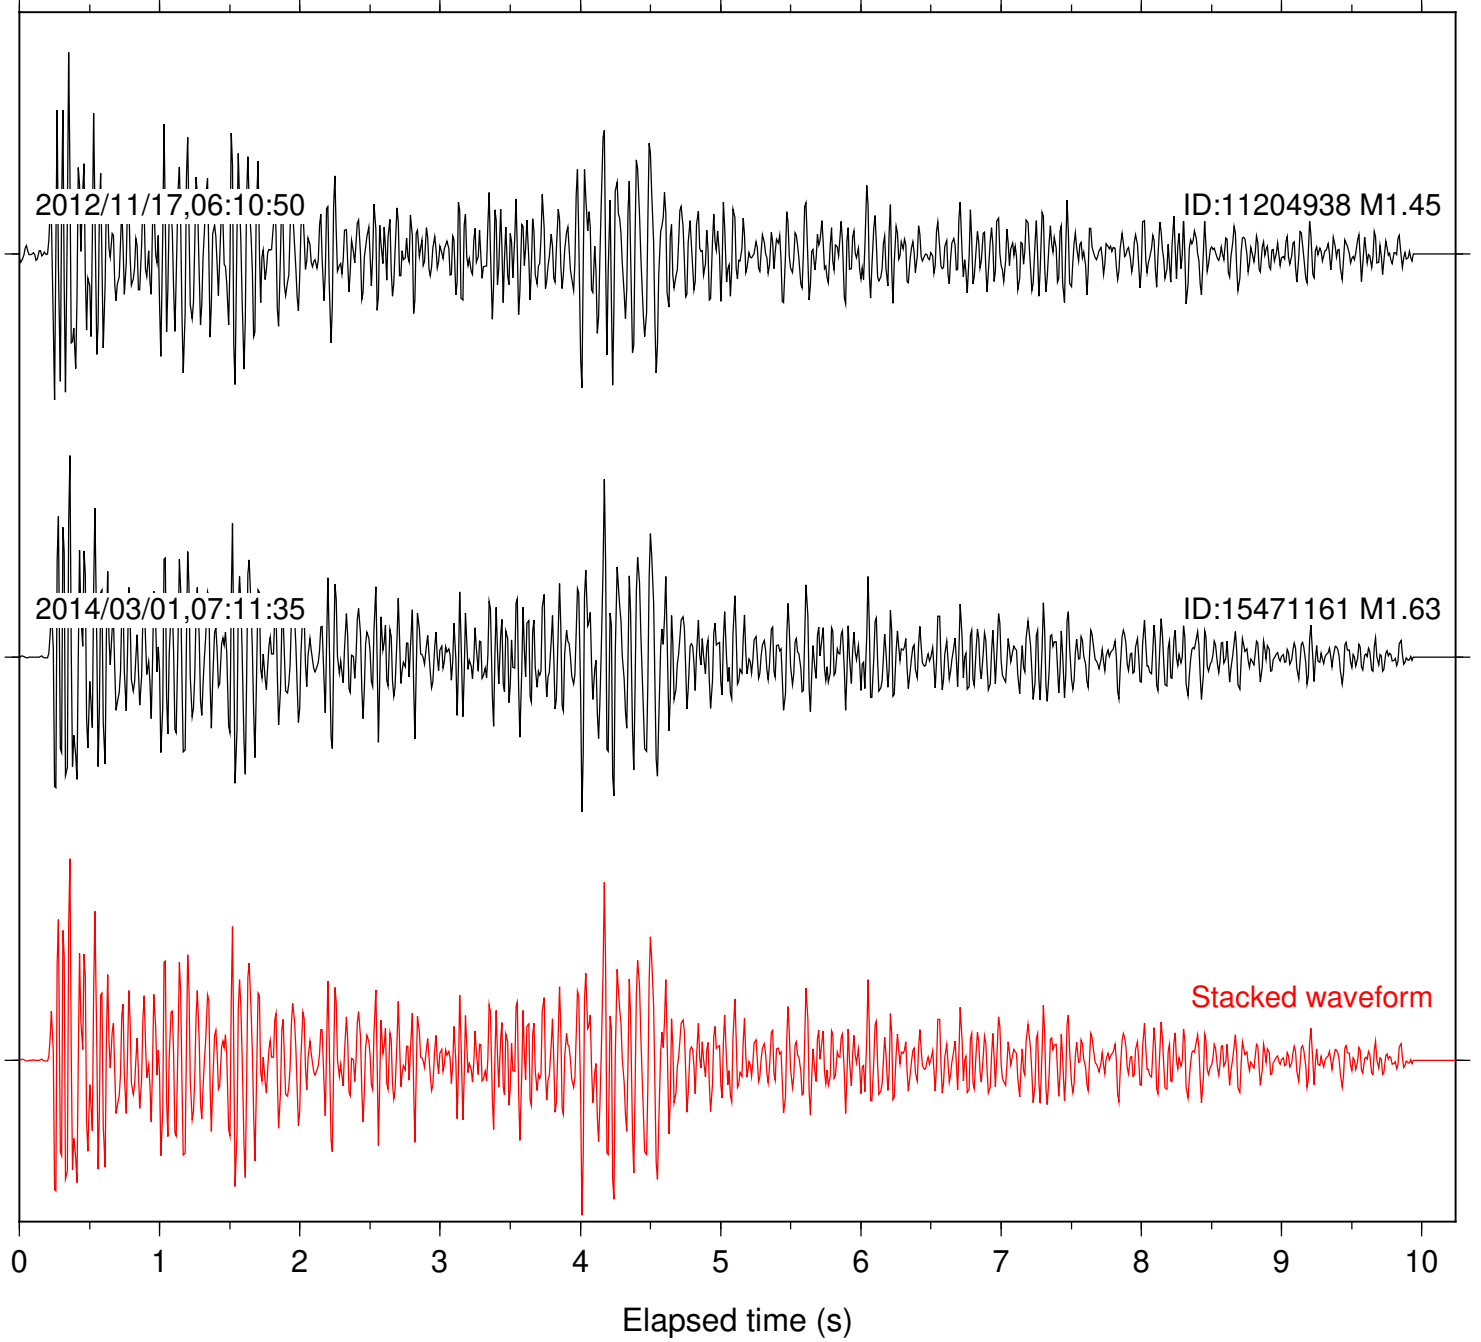

Station: B087 Com: EHZ

Focal depth: 7.67 km

Station: B093 Com: EHZ

Focal depth: 7.67 km

Station: FRD Com: HHZ

Focal depth: 7.67 km

Station: LVA2 Com: HHZ

Focal depth: 7.67 km