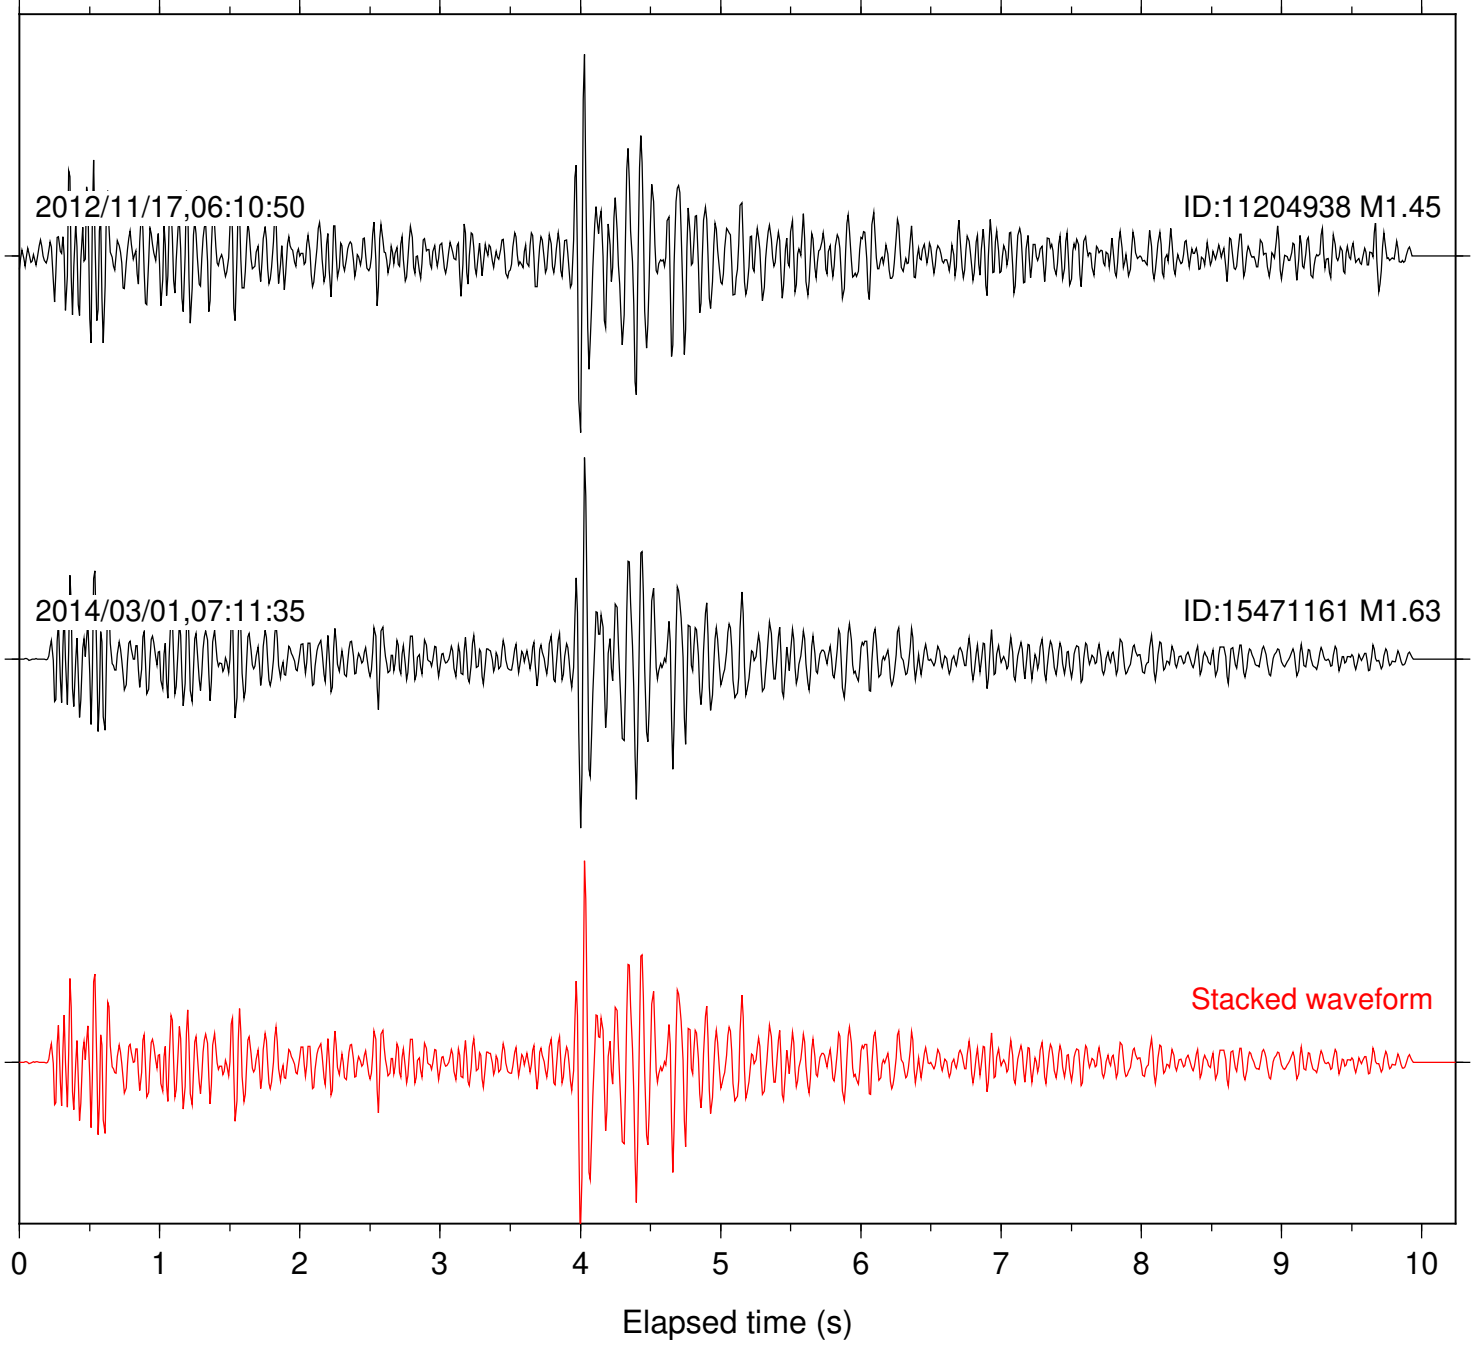

Station: B087 Com: EHZ

Focal depth: 7.67 km

Station: B093 Com: EHZ

Focal depth: 7.67 km

Station: FRD Com: HHZ

Focal depth: 7.67 km

Station: LVA2 Com: HHZ

Focal depth: 7.67 km