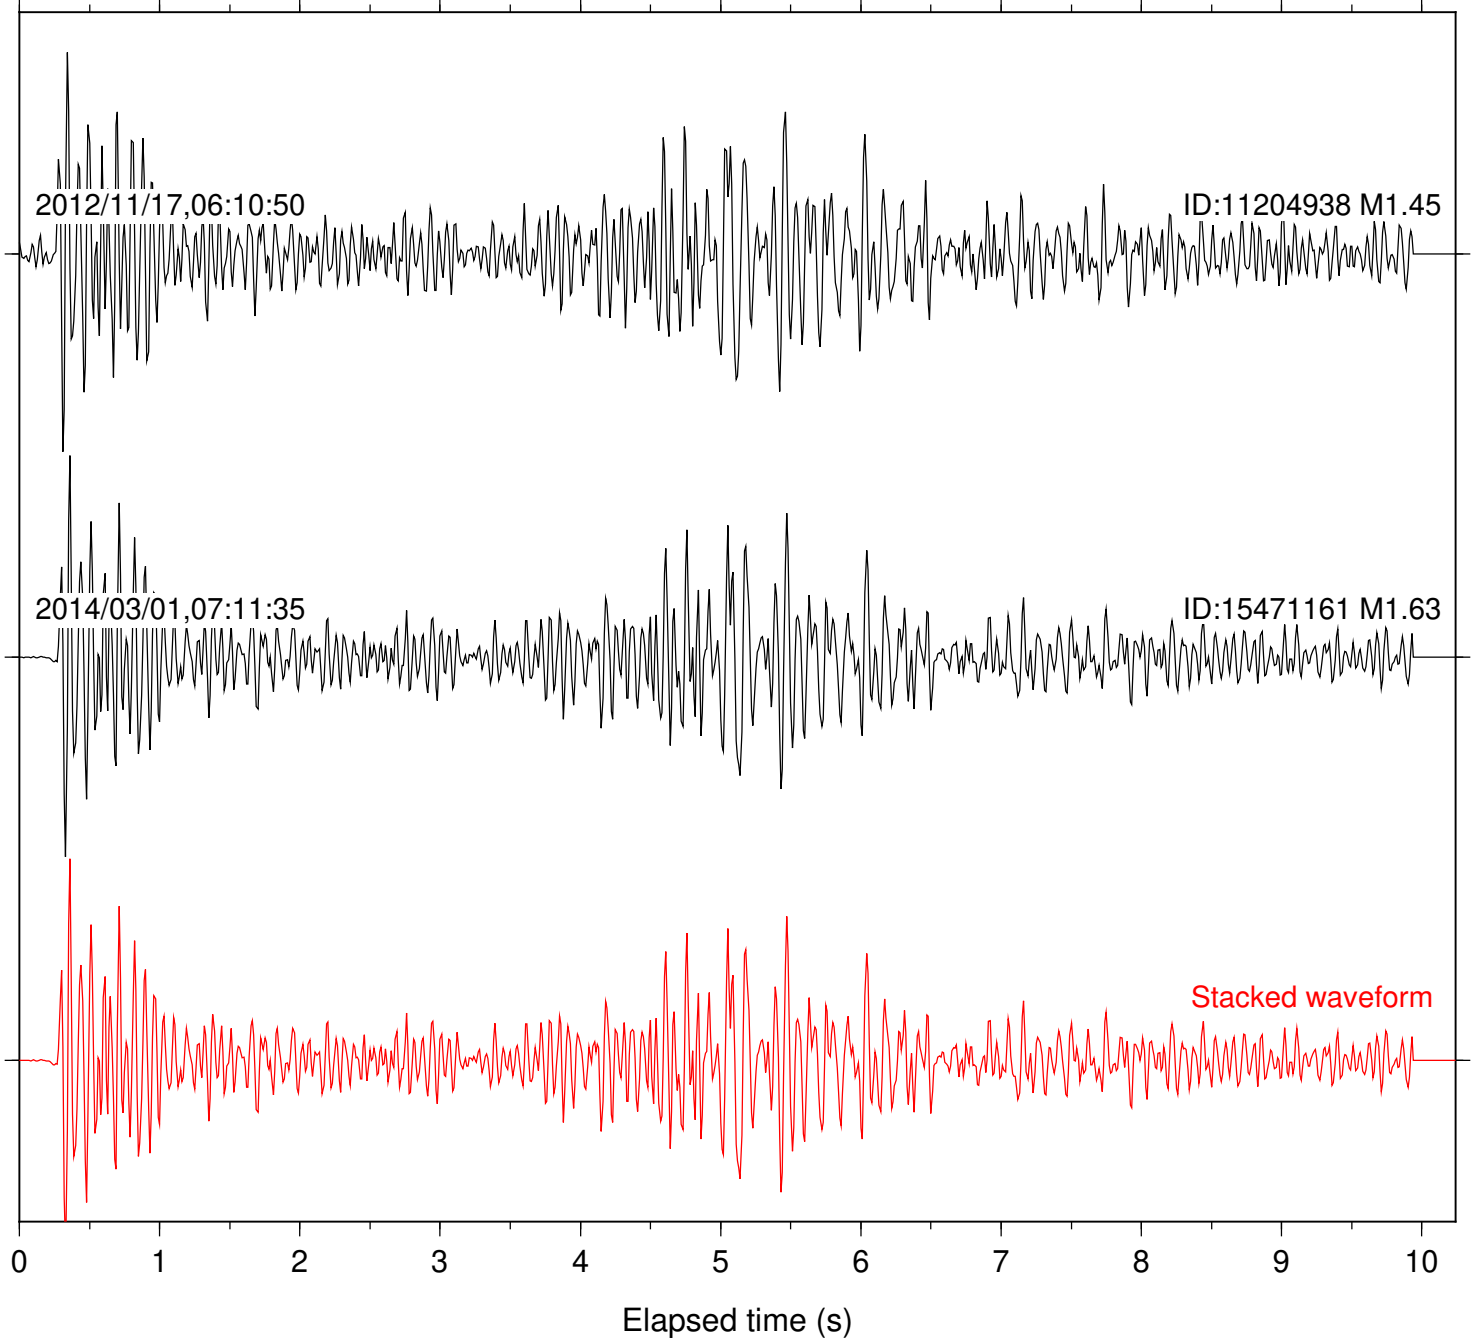

Station: B087 Com: EHZ

Focal depth: 7.67 km

Station: B093 Com: EHZ

Focal depth: 7.67 km

Station: FRD Com: HHZ

Focal depth: 7.67 km

Station: LVA2 Com: HHZ

Focal depth: 7.67 km