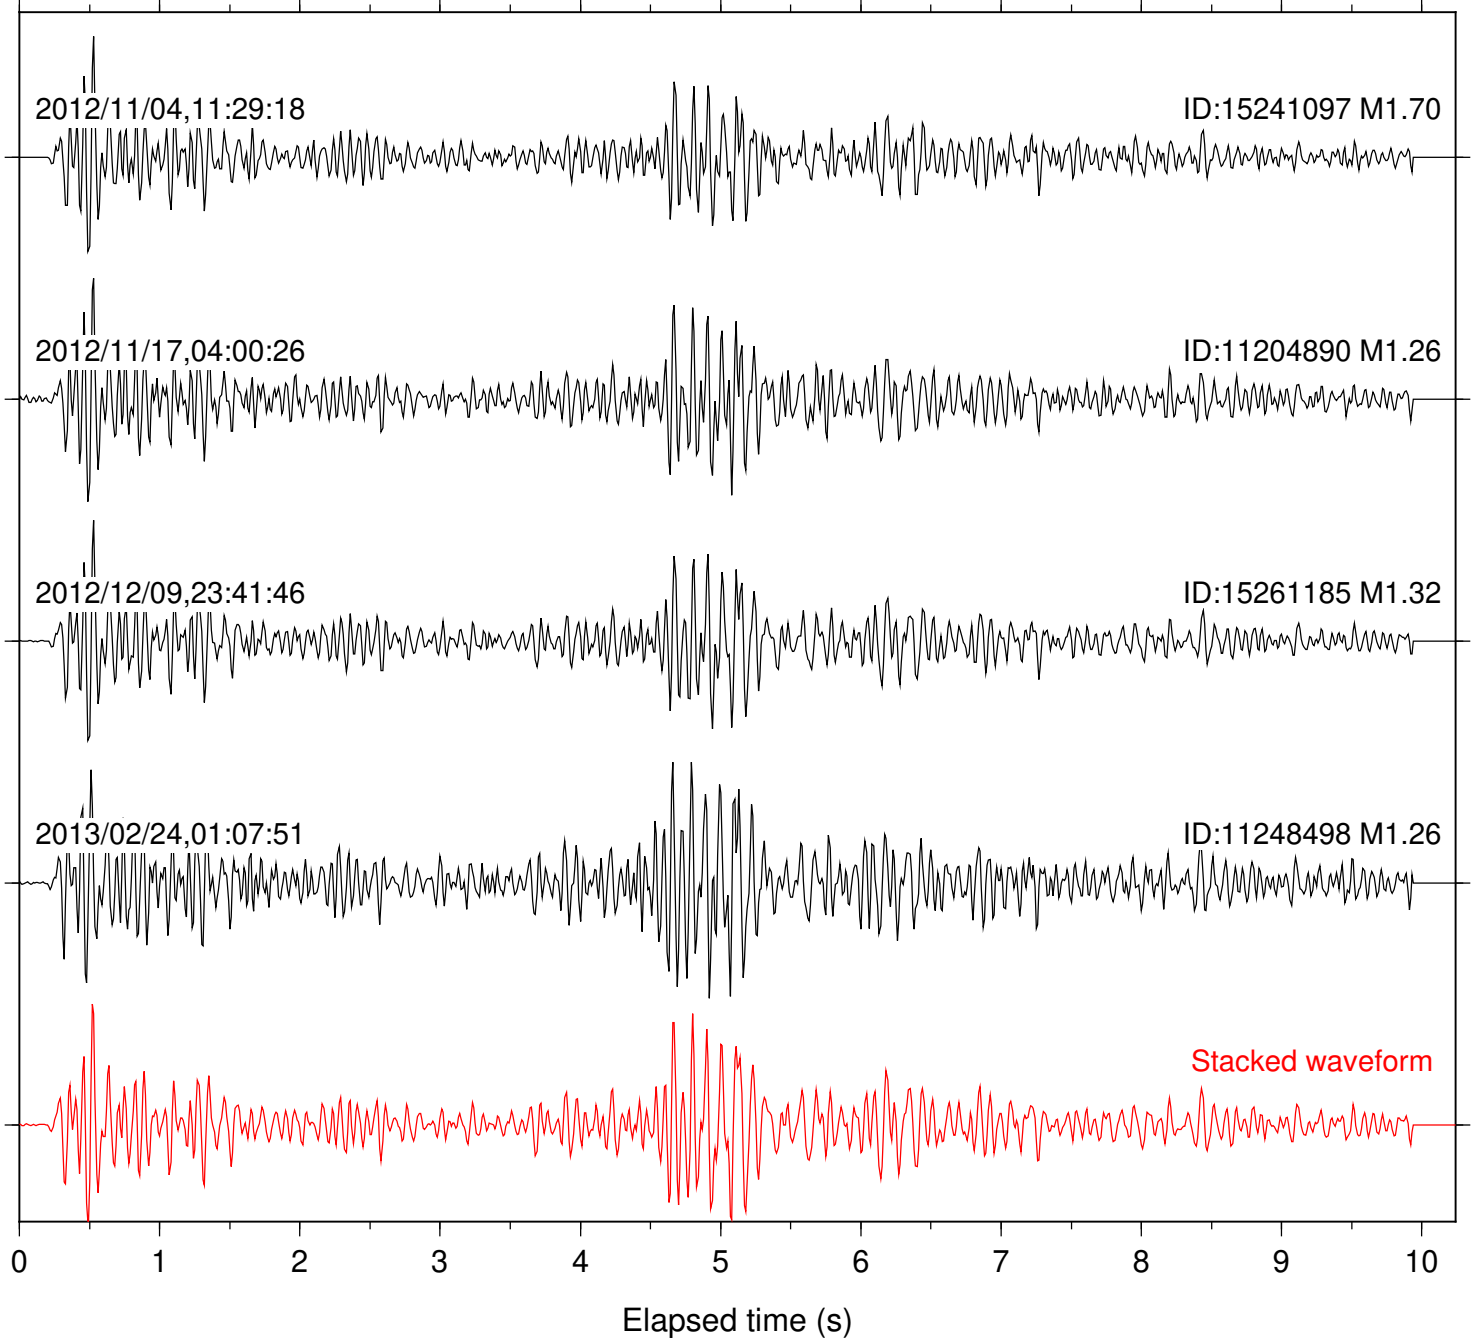

Station: B093 Com: EHZ

Focal depth: 10.98 km

Station: B946 Com: EHZ

Focal depth: 10.98 km

Station: CRY Com: HHZ

Focal depth: 10.98 km

Station: FRD Com: HHZ

Focal depth: 10.98 km

2012/12/09,23:41:46

ID:15261185 M1.32

2013/02/24,01:07:51

ID:11248498 M1.26

Stacked waveform

0 1 2 3 4 5 6 7 8 9 10
Elapsed time (s)