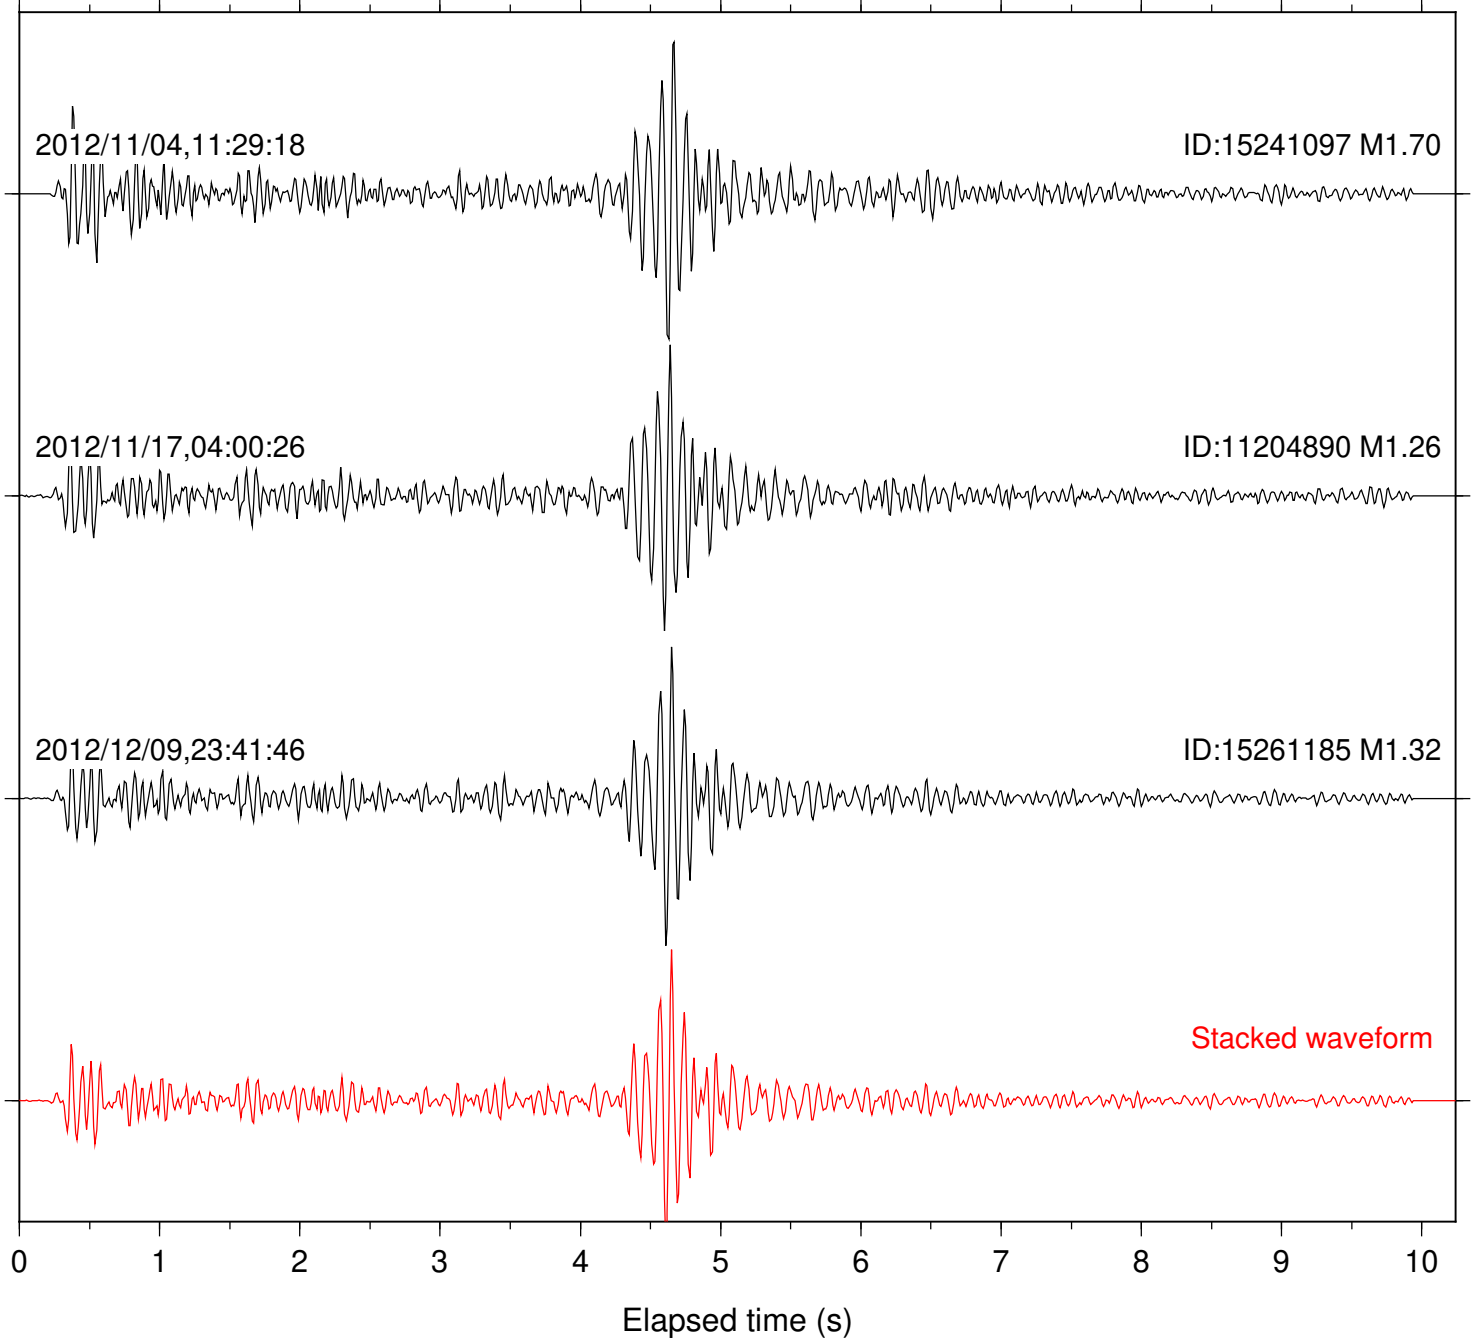

Station: B093 Com: EHZ

Focal depth: 10.98 km

Station: B946 Com: EHZ

Focal depth: 10.98 km

Station: CRY Com: HHZ

Focal depth: 10.98 km

Station: FRD Com: HHZ

Focal depth: 10.98 km

2012/12/09,23:41:46

ID:15261185 M1.32

2013/02/24,01:07:51

ID:11248498 M1.26

Stacked waveform

0 1 2 3 4 5 6 7 8 9 10
Elapsed time (s)