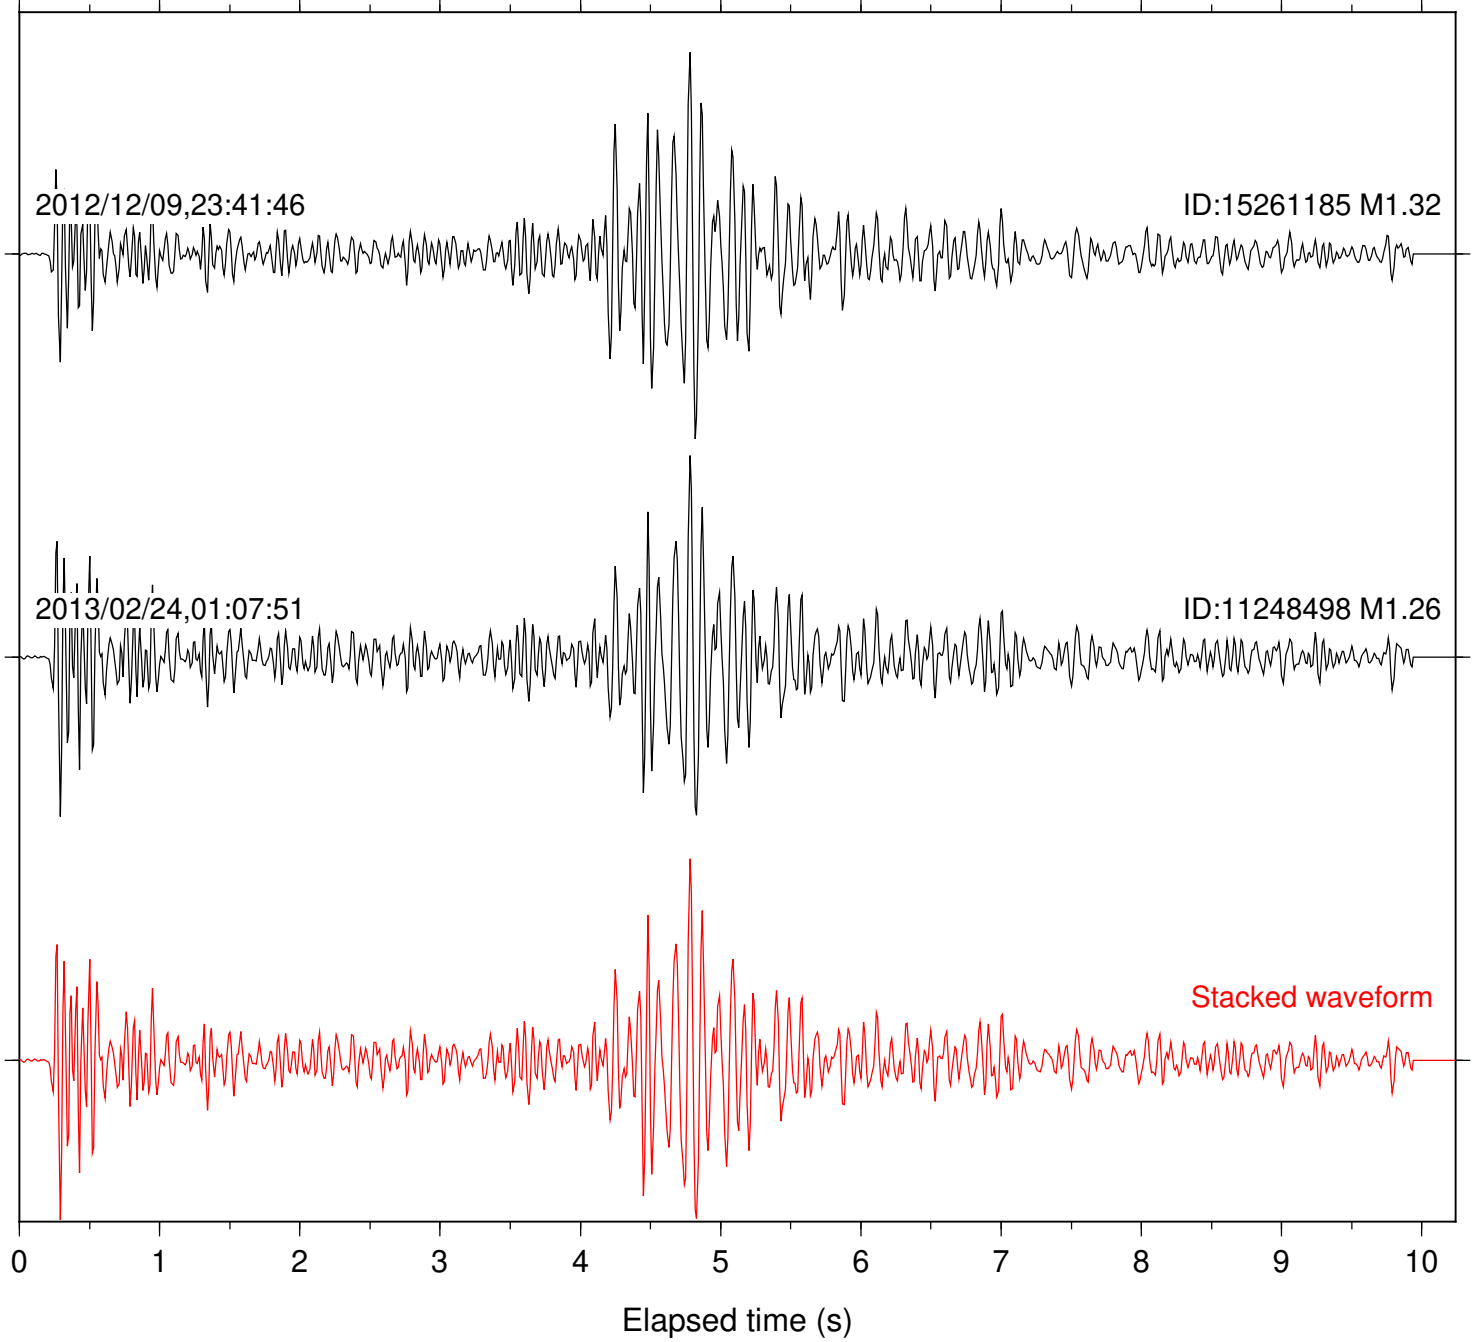

Station: B093 Com: EHZ

Focal depth: 10.98 km

Station: B946 Com: EHZ

Focal depth: 10.98 km

Station: CRY Com: HHZ

Focal depth: 10.98 km

Station: FRD Com: HHZ

Focal depth: 10.98 km

2012/12/09,23:41:46

ID:15261185 M1.32

2013/02/24,01:07:51

ID:11248498 M1.26

Stacked waveform

0 1 2 3 4 5 6 7 8 9 10
Elapsed time (s)