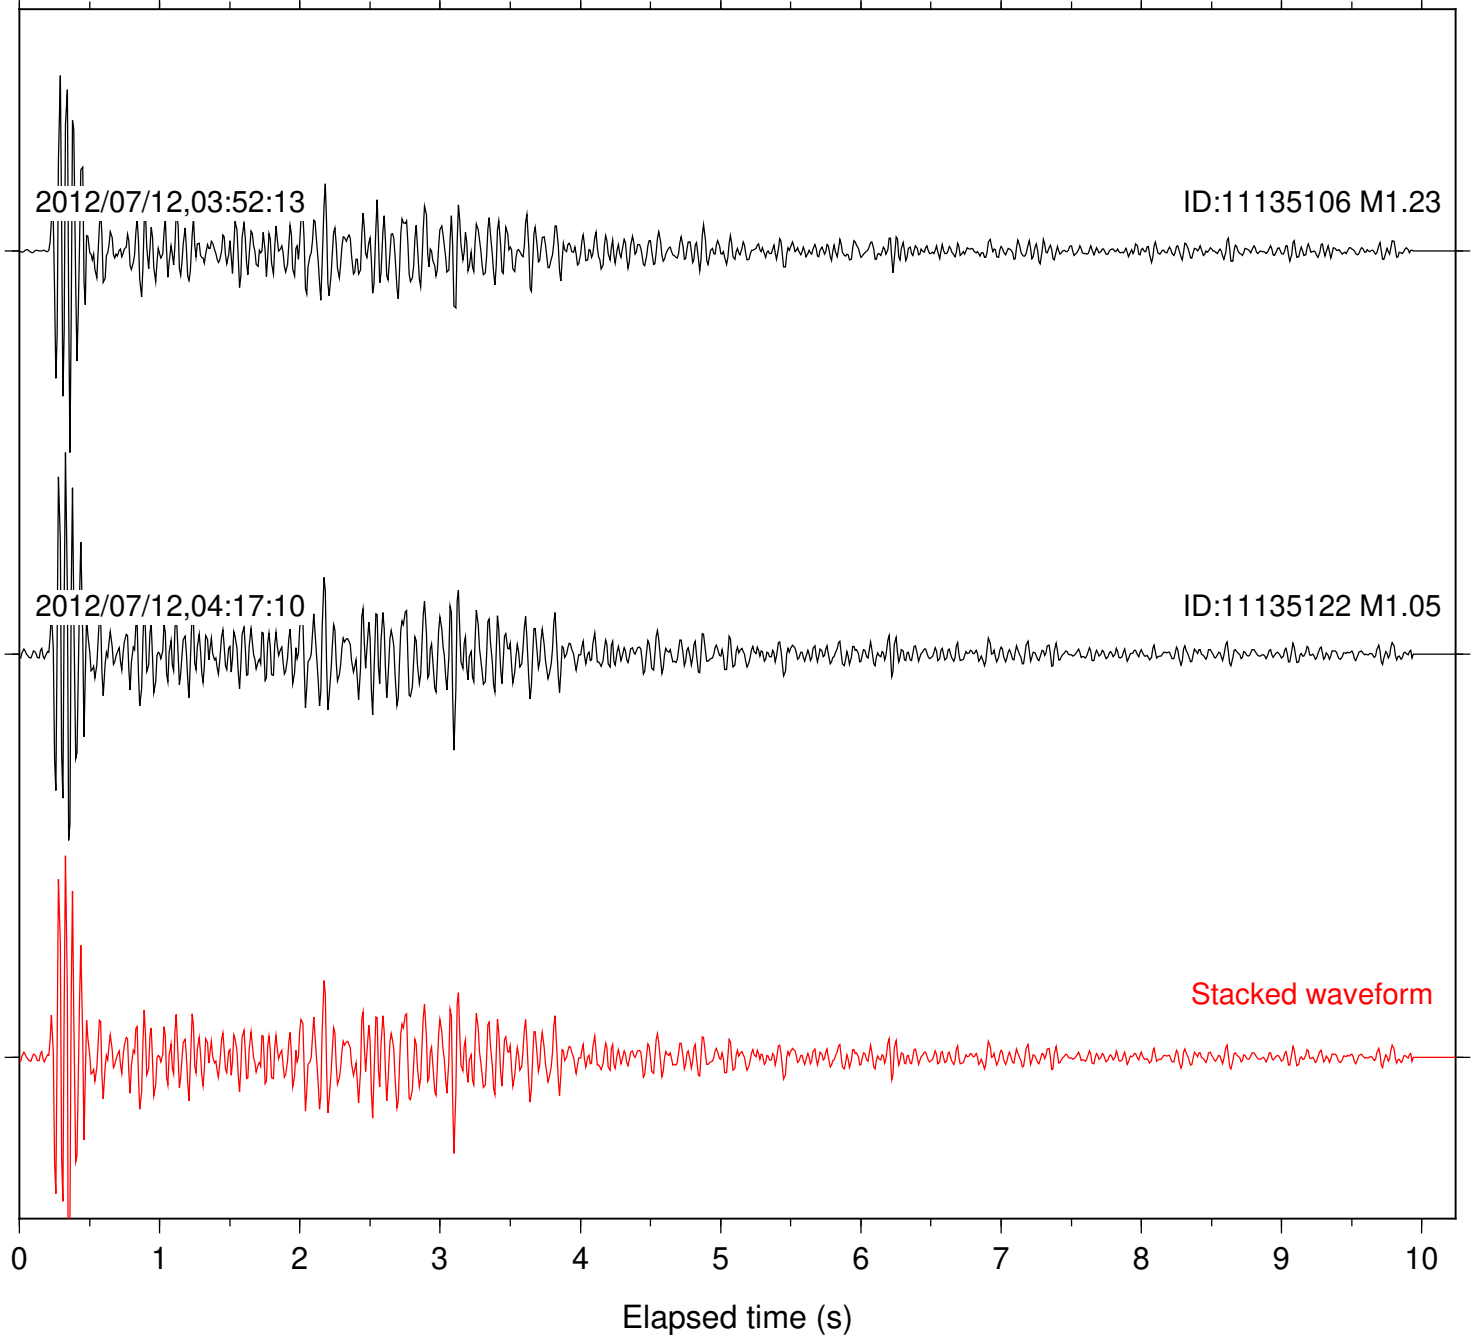

Station: B082 Com: EHZ

Focal depth: 8.61 km

Station: B087 Com: EHZ

Focal depth: 8.61 km

Station: B946 Com: EHZ

Focal depth: 8.61 km

Station: FRD Com: HHZ

Focal depth: 8.61 km

2006/03/02,07:34:10

ID:14215152 M1.87

2012/07/12,03:52:13

ID:11135106 M1.23

2012/07/12,04:17:10

ID:11135122 M1.05

Stacked waveform

0 1 2 3 4 5 6 7 8 9 10

Elapsed time (s)

Station: LVA2 Com: HHZ

Focal depth: 8.61 km

Station: SND Com: HHZ

Focal depth: 8.61 km