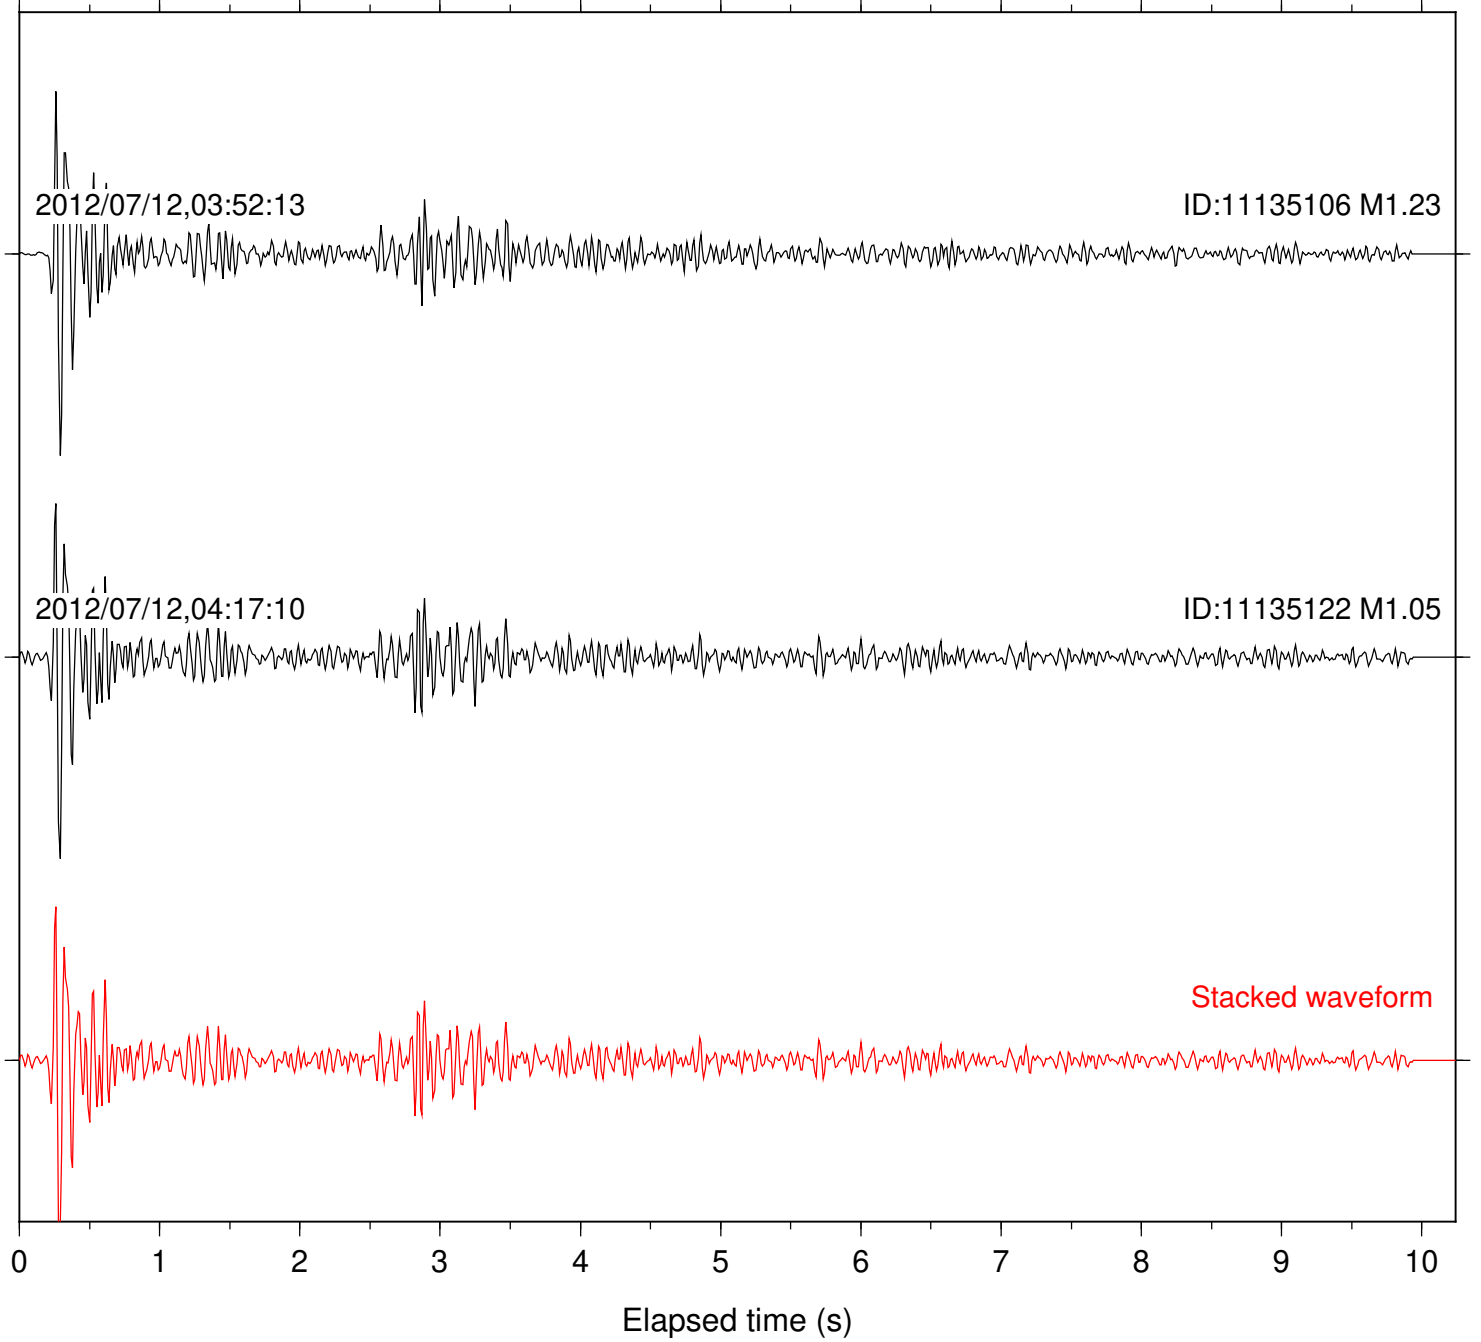

Station: B082 Com: EHZ

Focal depth: 8.61 km

Station: B087 Com: EHZ

Focal depth: 8.61 km

Station: B946 Com: EHZ

Focal depth: 8.61 km

Station: FRD Com: HHZ

Focal depth: 8.61 km

2006/03/02,07:34:10

ID:14215152 M1.87

2012/07/12,03:52:13

ID:11135106 M1.23

2012/07/12,04:17:10

ID:11135122 M1.05

Stacked waveform

0 1 2 3 4 5 6 7 8 9 10

Elapsed time (s)

Station: LVA2 Com: HHZ

Focal depth: 8.61 km

Station: SND Com: HHZ

Focal depth: 8.61 km