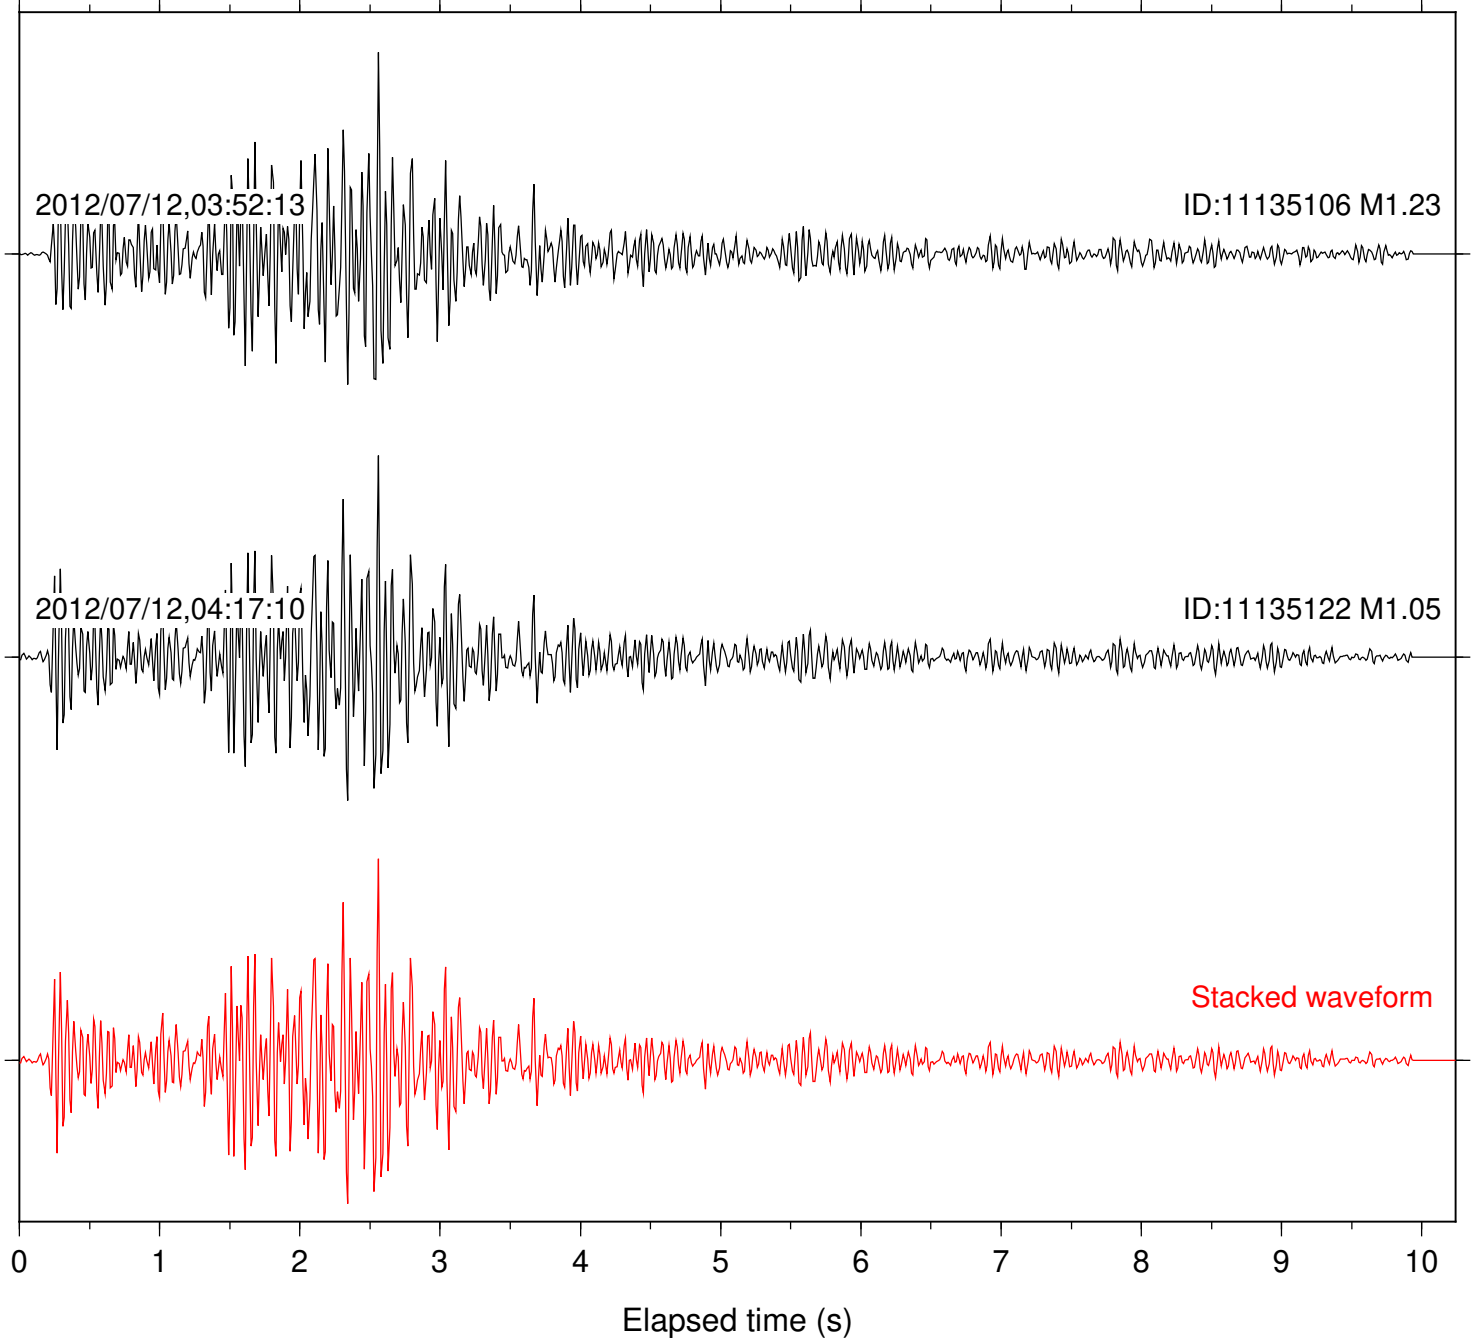

Station: B082 Com: EHZ

Focal depth: 8.61 km

Station: B087 Com: EHZ

Focal depth: 8.61 km

Station: B946 Com: EHZ

Focal depth: 8.61 km

Station: FRD Com: HHZ

Focal depth: 8.61 km

2006/03/02,07:34:10

ID:14215152 M1.87

2012/07/12,03:52:13

ID:11135106 M1.23

2012/07/12,04:17:10

ID:11135122 M1.05

Stacked waveform

0 1 2 3 4 5 6 7 8 9 10

Elapsed time (s)

Station: LVA2 Com: HHZ

Focal depth: 8.61 km

Station: SND Com: HHZ

Focal depth: 8.61 km