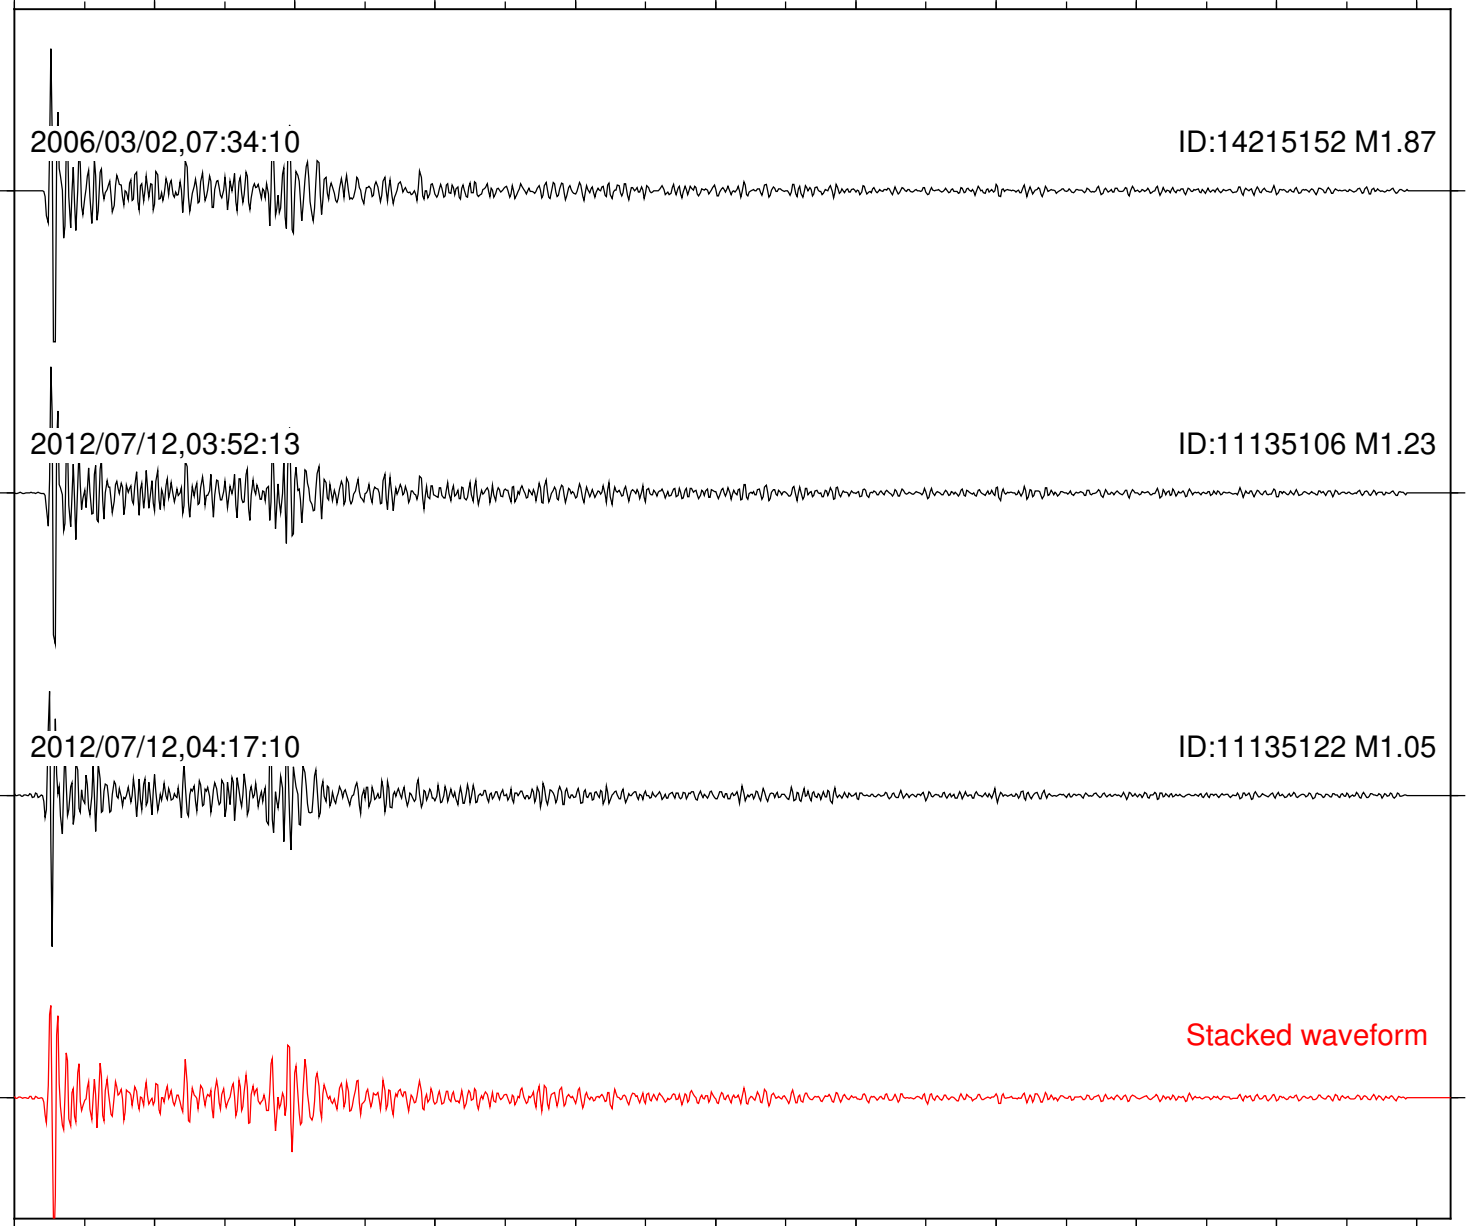

Station: B082 Com: EHZ

Focal depth: 8.61 km

Station: B087 Com: EHZ

Focal depth: 8.61 km

Station: B946 Com: EHZ

Focal depth: 8.61 km

Station: FRD Com: HHZ

Focal depth: 8.61 km

2006/03/02,07:34:10

ID:14215152 M1.87

2012/07/12,03:52:13

ID:11135106 M1.23

2012/07/12,04:17:10

ID:11135122 M1.05

Stacked waveform

0 1 2 3 4 5 6 7 8 9 10

Elapsed time (s)

Station: LVA2 Com: HHZ

Focal depth: 8.61 km

Station: SND Com: HHZ

Focal depth: 8.61 km