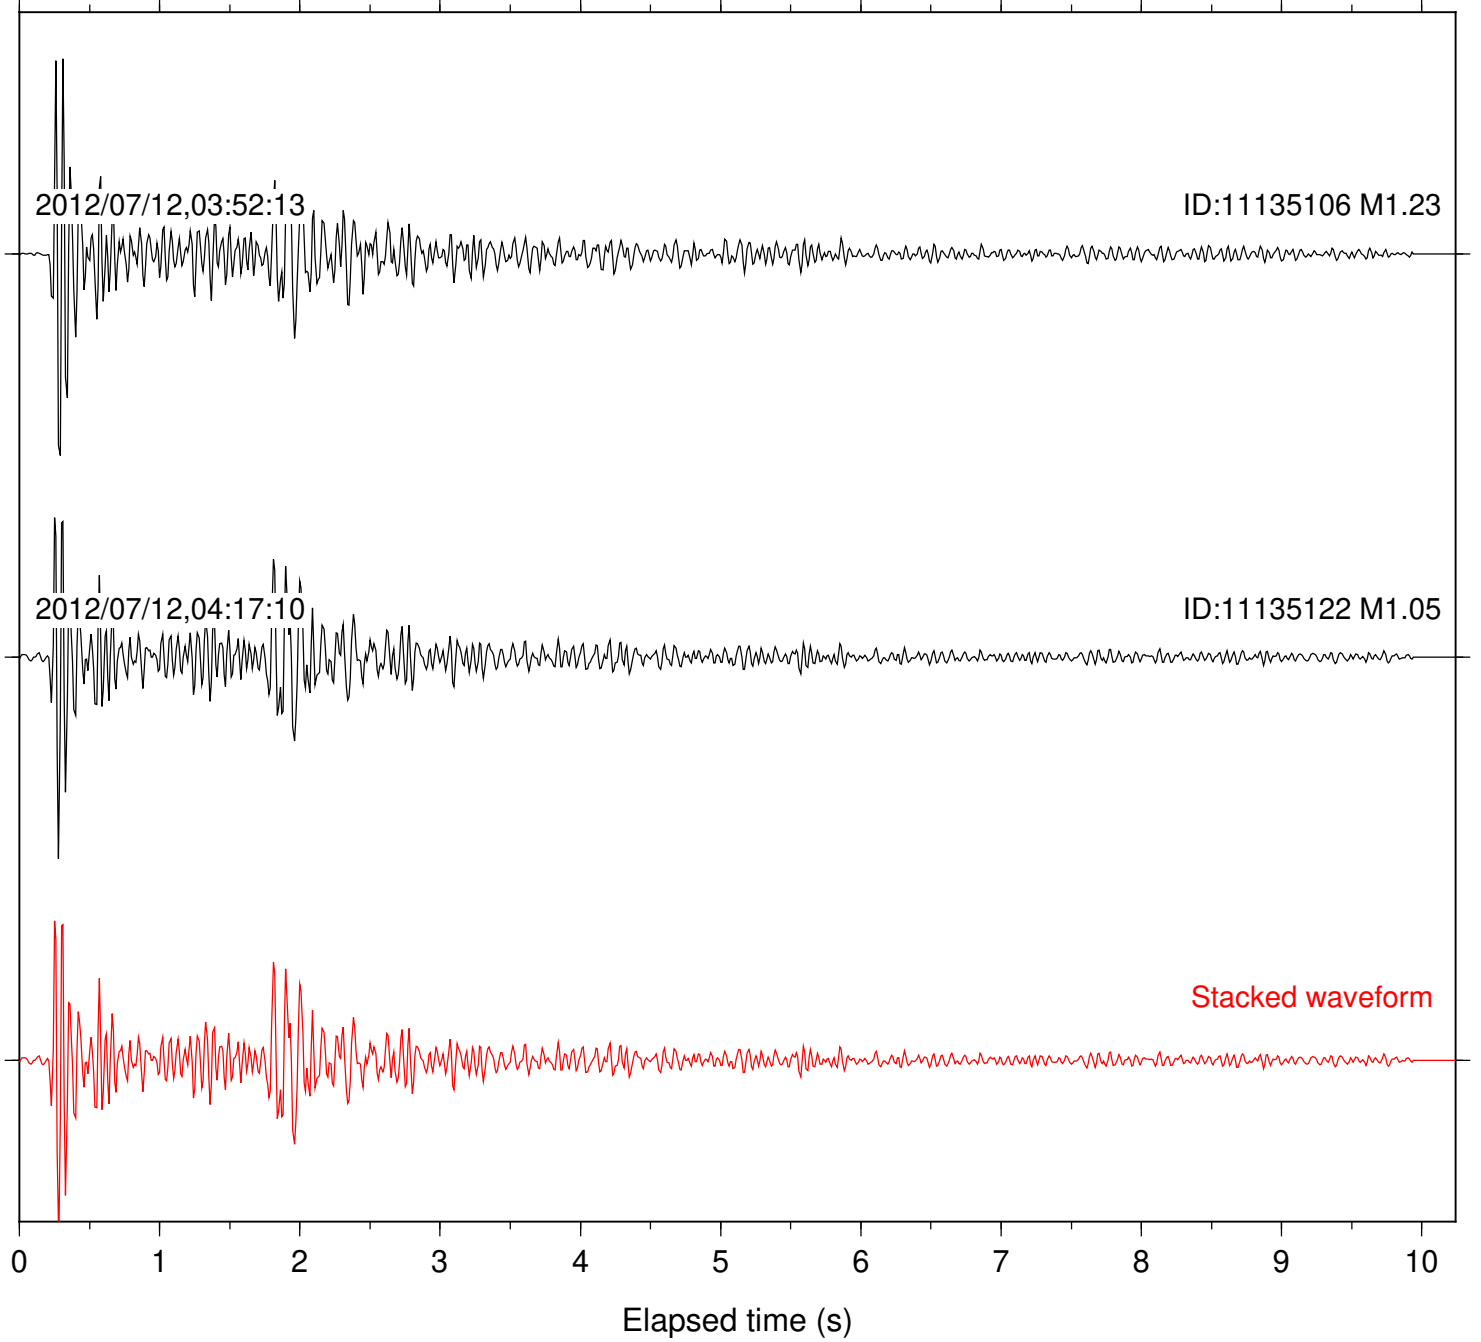

Station: B082 Com: EHZ

Focal depth: 8.61 km

Station: B087 Com: EHZ

Focal depth: 8.61 km

Station: B946 Com: EHZ

Focal depth: 8.61 km

Station: FRD Com: HHZ

Focal depth: 8.61 km

2006/03/02,07:34:10

ID:14215152 M1.87

2012/07/12,03:52:13

ID:11135106 M1.23

2012/07/12,04:17:10

ID:11135122 M1.05

Stacked waveform

0 1 2 3 4 5 6 7 8 9 10

Elapsed time (s)

Station: LVA2 Com: HHZ

Focal depth: 8.61 km

Station: SND Com: HHZ

Focal depth: 8.61 km