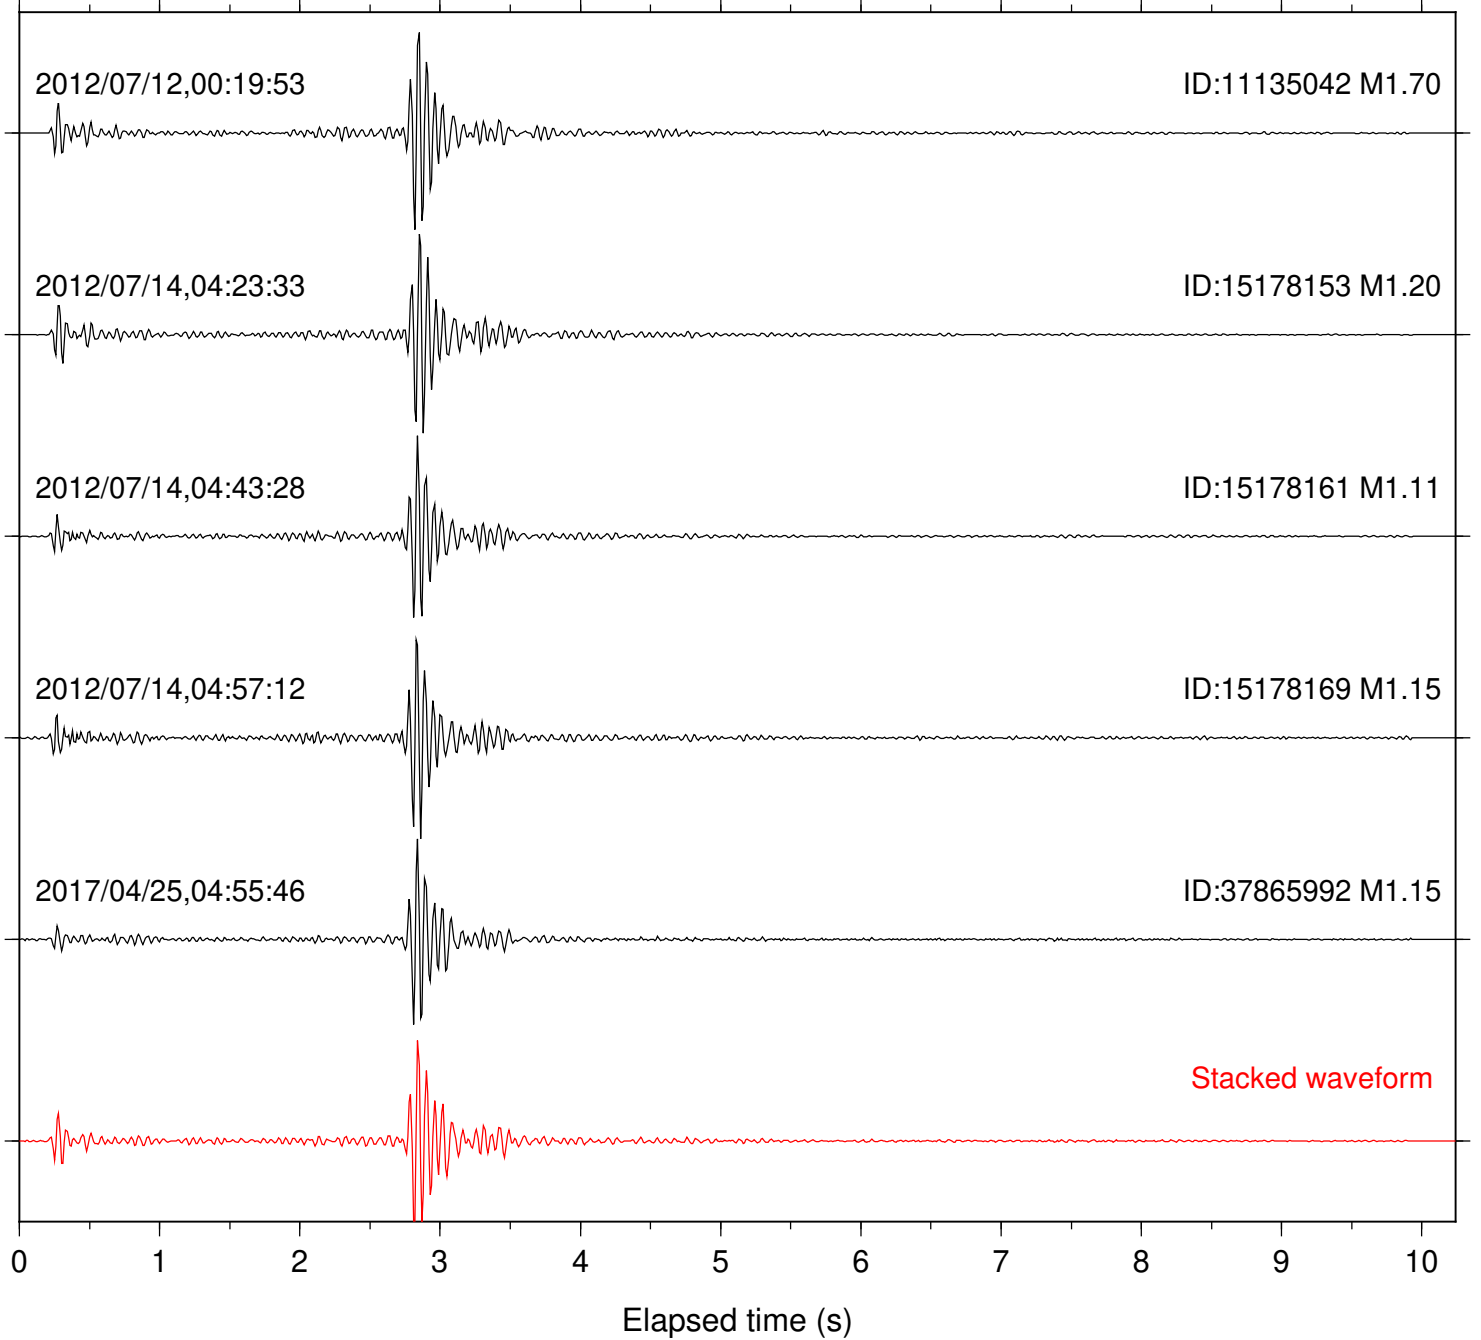

Station: B081 Com: EHZ

Focal depth: 15.66 km

Station: B084 Com: EHZ

Focal depth: 15.56 km

Station: B093 Com: EHZ

Focal depth: 15.65 km

Station: KNW Com: HHZ

Focal depth: 15.65 km

Station: PFO Com: HHZ

Focal depth: 15.56 km

Station: PMD Com: HHZ

Focal depth: 15.65 km