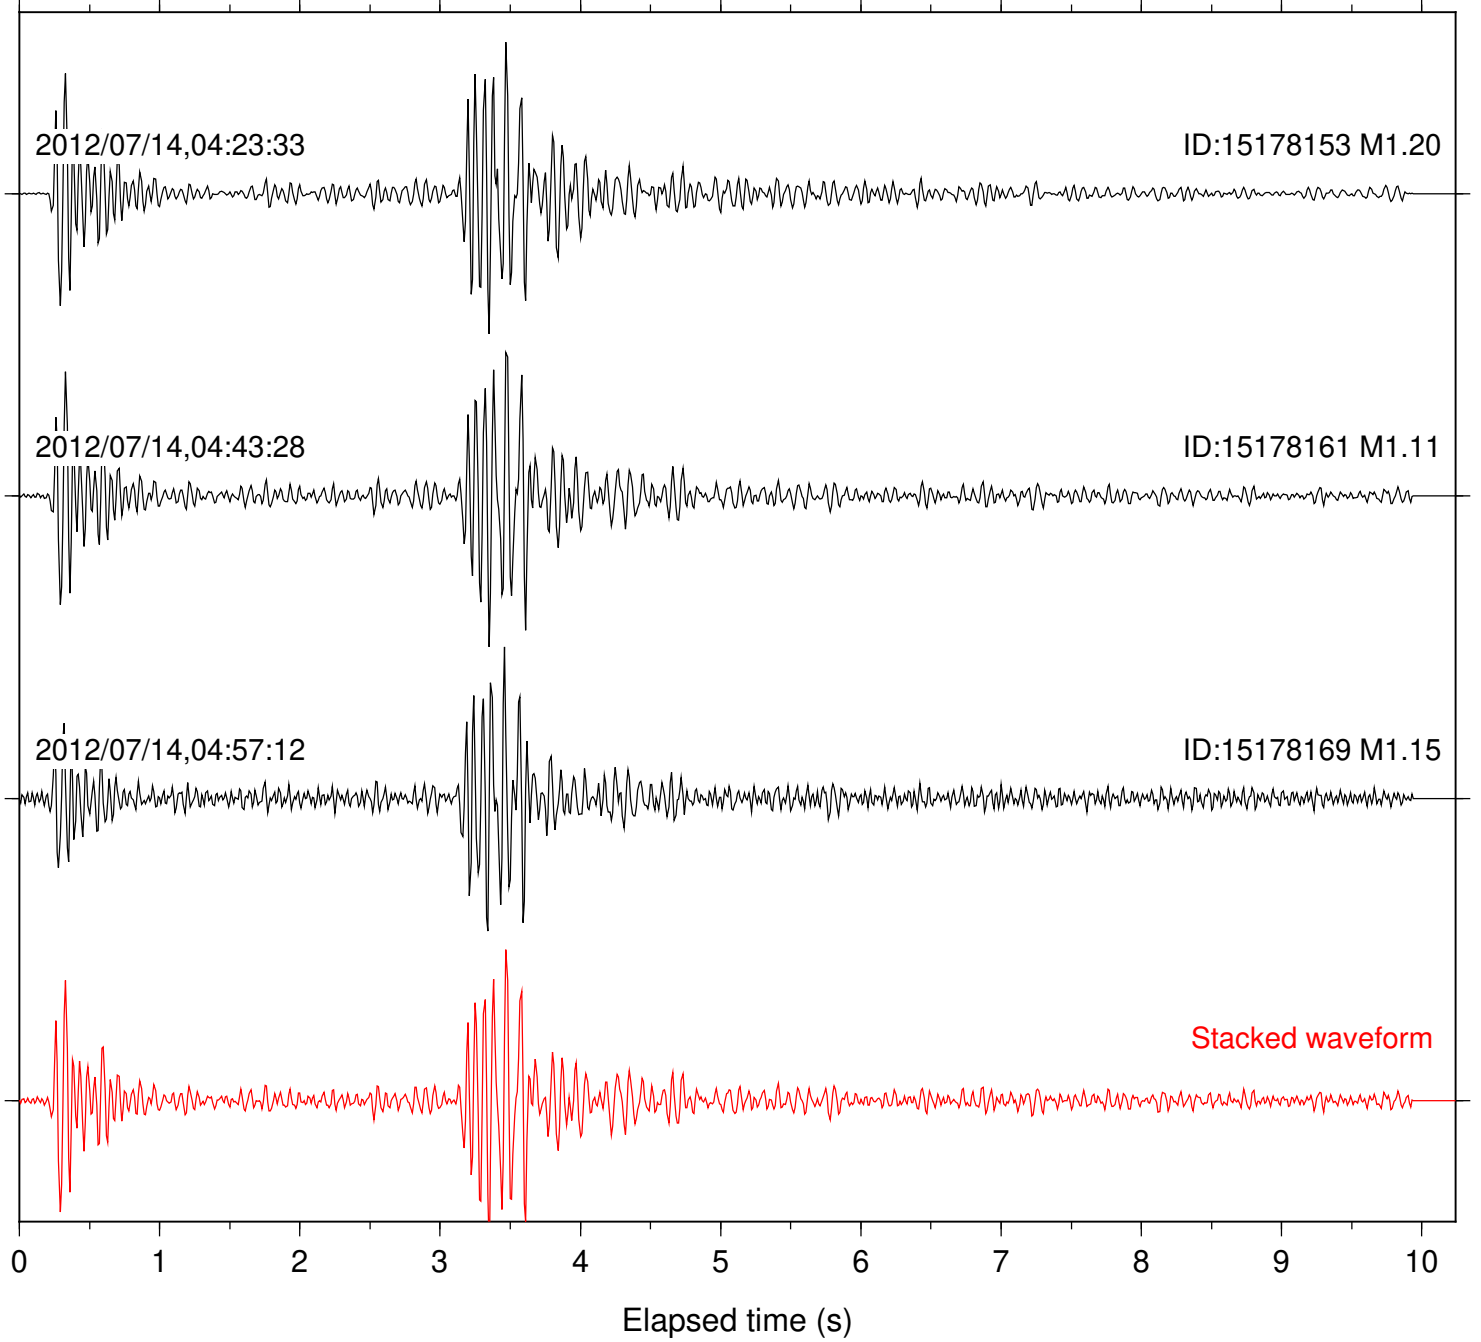

Station: B081 Com: EHZ

Focal depth: 15.66 km

Station: B084 Com: EHZ

Focal depth: 15.56 km

Station: B093 Com: EHZ

Focal depth: 15.65 km

Station: KNW Com: HHZ

Focal depth: 15.65 km

Station: PFO Com: HHZ

Focal depth: 15.56 km

Station: PMD Com: HHZ

Focal depth: 15.65 km