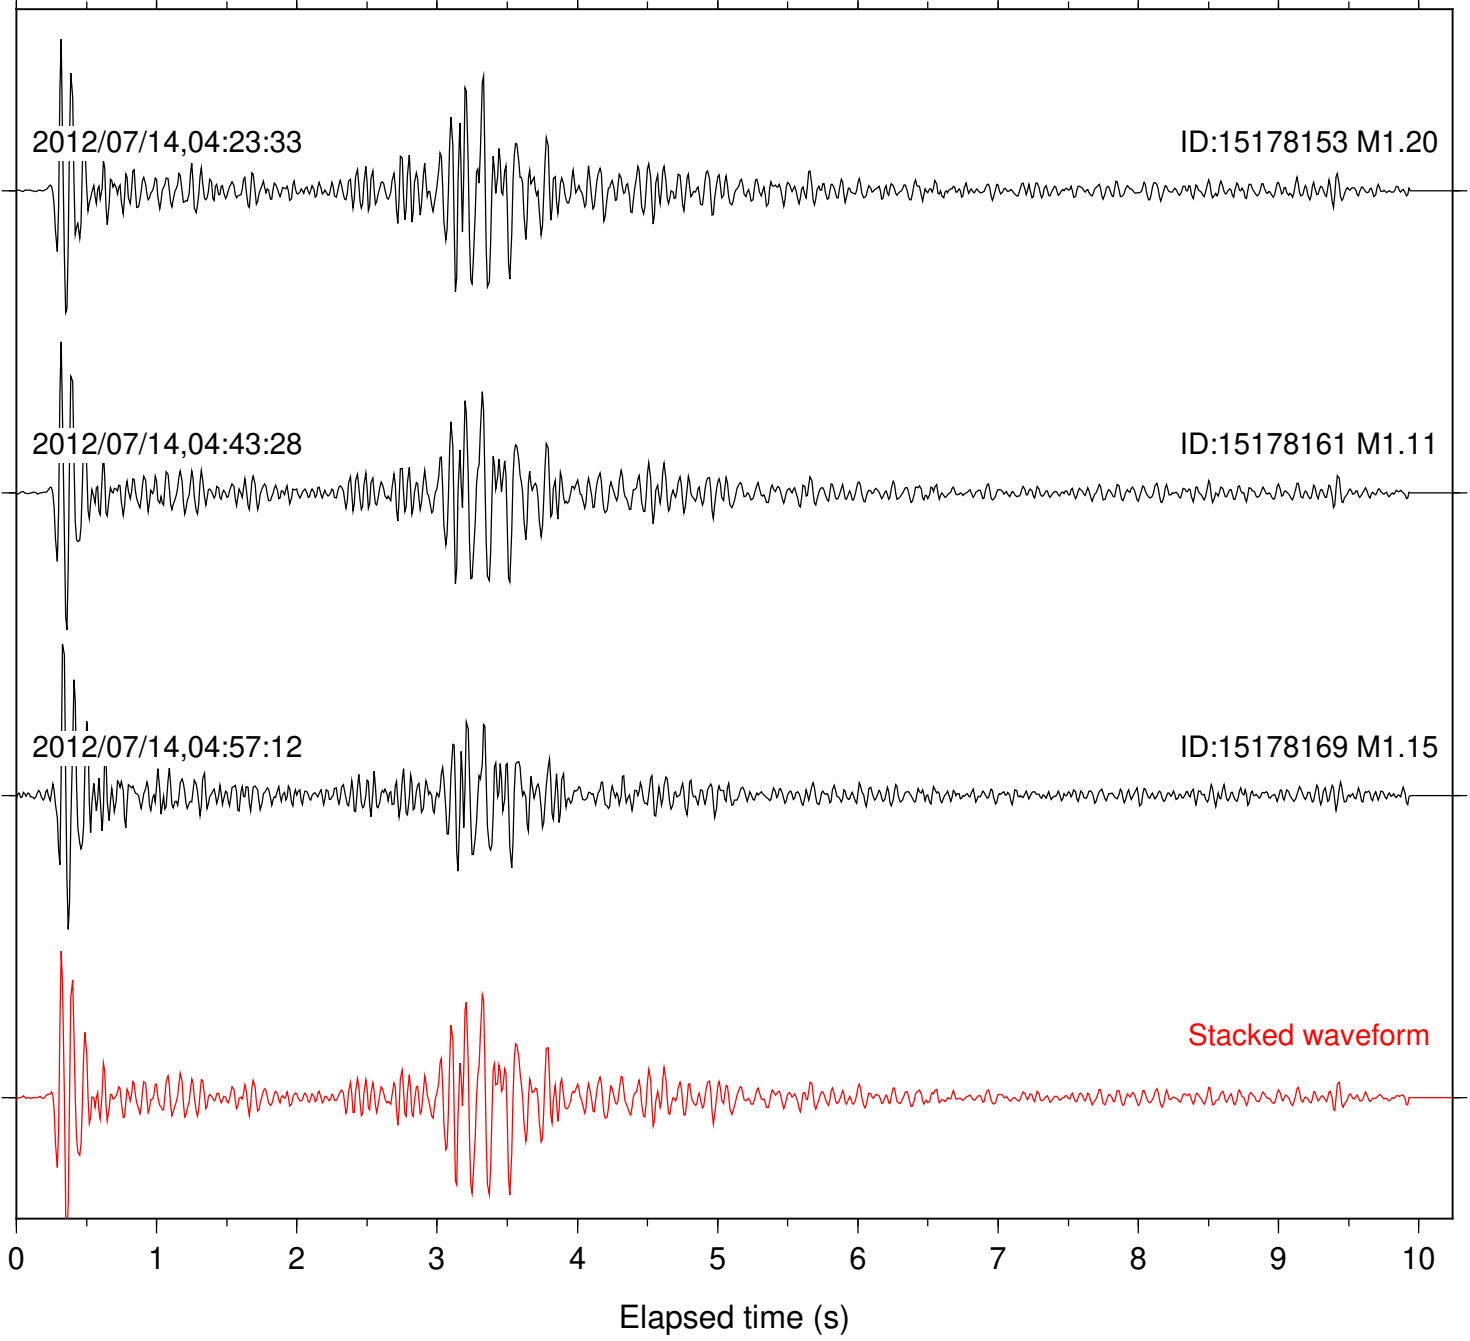

Station: B081 Com: EHZ

Focal depth: 15.66 km

Station: B084 Com: EHZ

Focal depth: 15.56 km

Station: B093 Com: EHZ

Focal depth: 15.65 km

Station: KNW Com: HHZ

Focal depth: 15.65 km

Station: PFO Com: HHZ

Focal depth: 15.56 km

Station: PMD Com: HHZ

Focal depth: 15.65 km