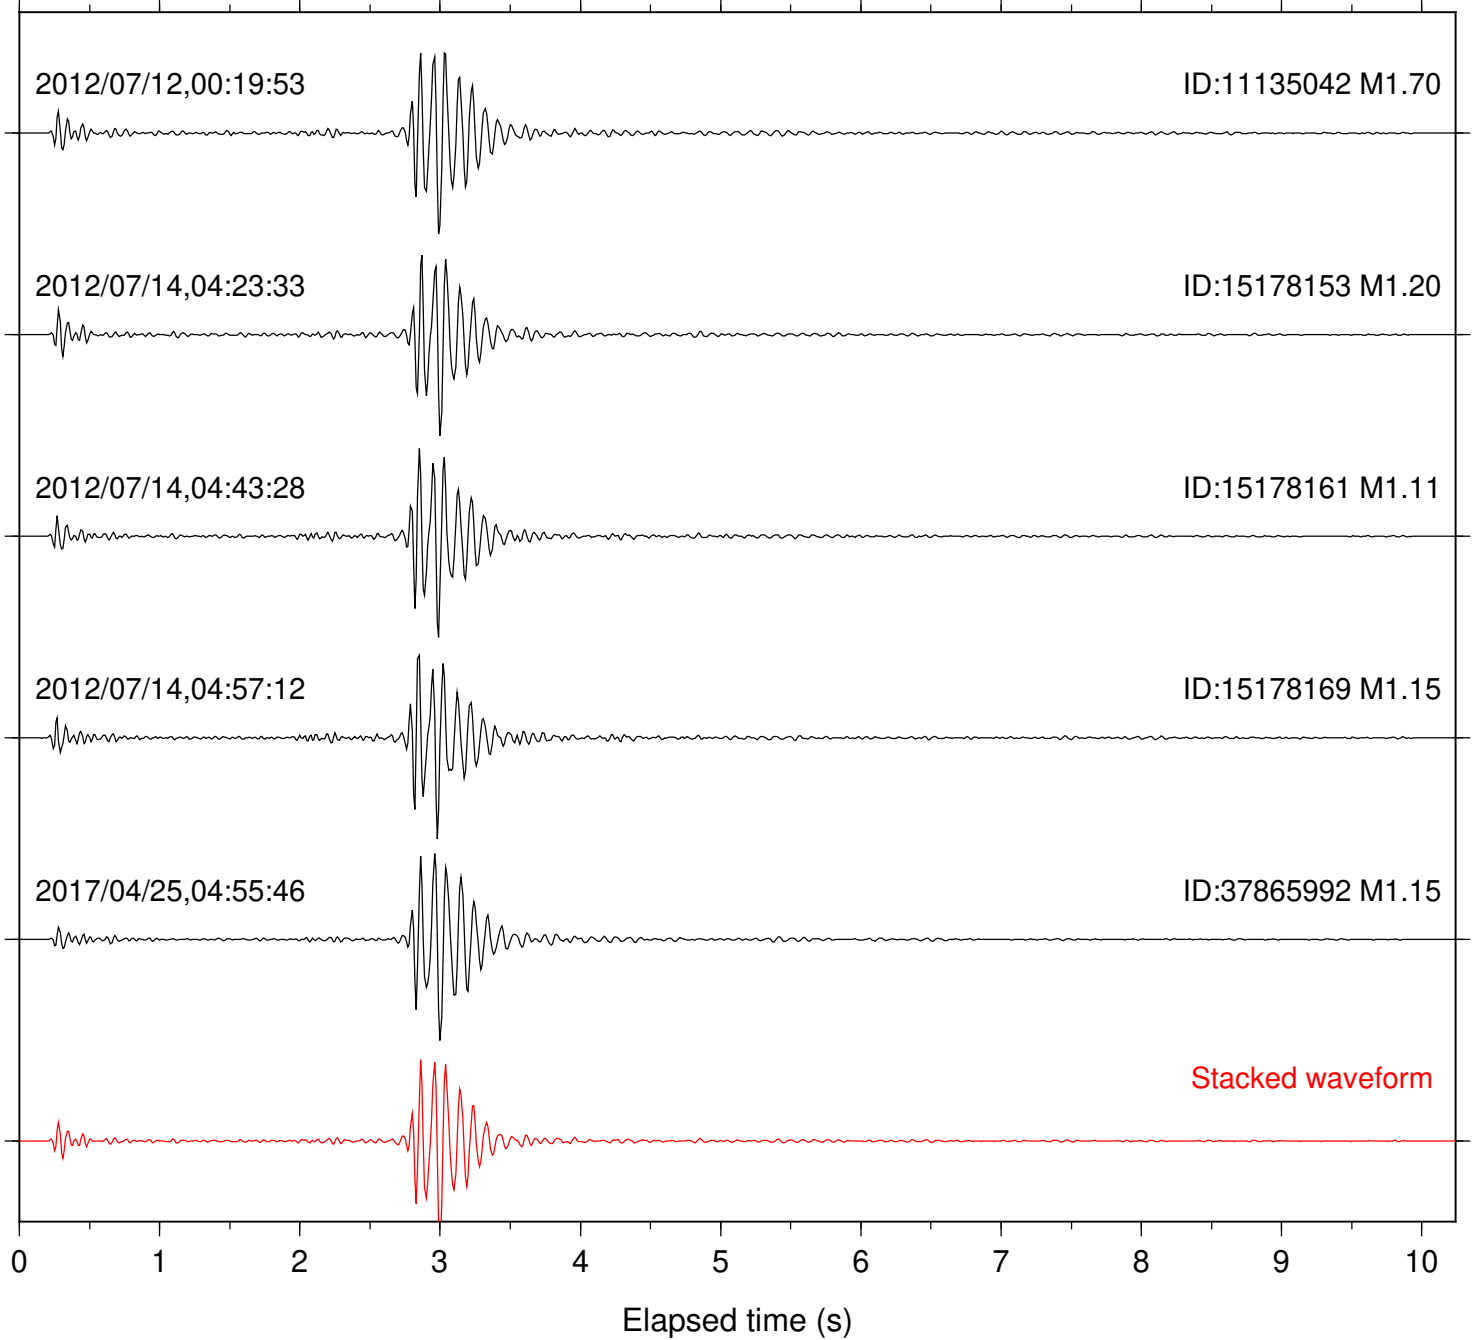

Station: B081 Com: EHZ

Focal depth: 15.66 km

Station: B084 Com: EHZ

Focal depth: 15.56 km

Station: B093 Com: EHZ

Focal depth: 15.65 km

Station: KNW Com: HHZ

Focal depth: 15.65 km

Station: PFO Com: HHZ

Focal depth: 15.56 km

Station: PMD Com: HHZ

Focal depth: 15.65 km