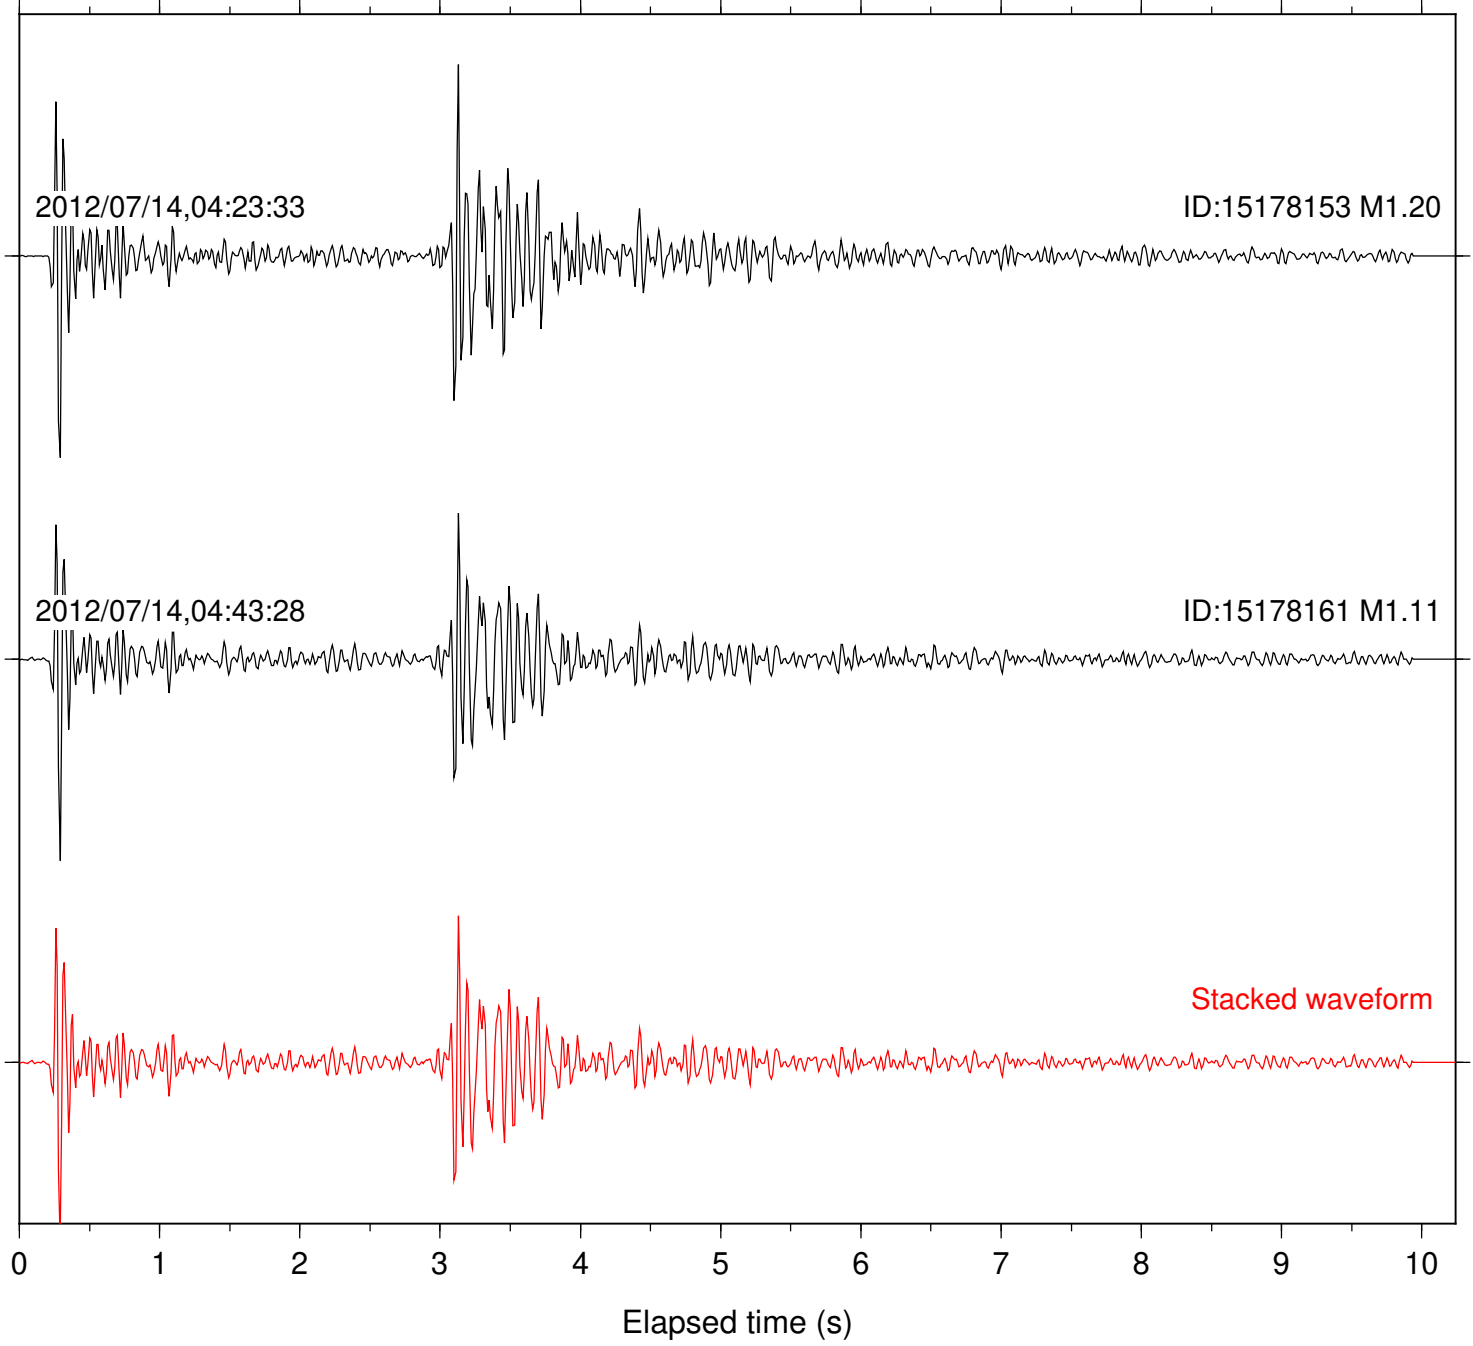

Station: B081 Com: EHZ

Focal depth: 15.66 km

Station: B084 Com: EHZ

Focal depth: 15.56 km

Station: B093 Com: EHZ

Focal depth: 15.65 km

Station: KNW Com: HHZ

Focal depth: 15.65 km

Station: PFO Com: HHZ

Focal depth: 15.56 km

Station: PMD Com: HHZ

Focal depth: 15.65 km