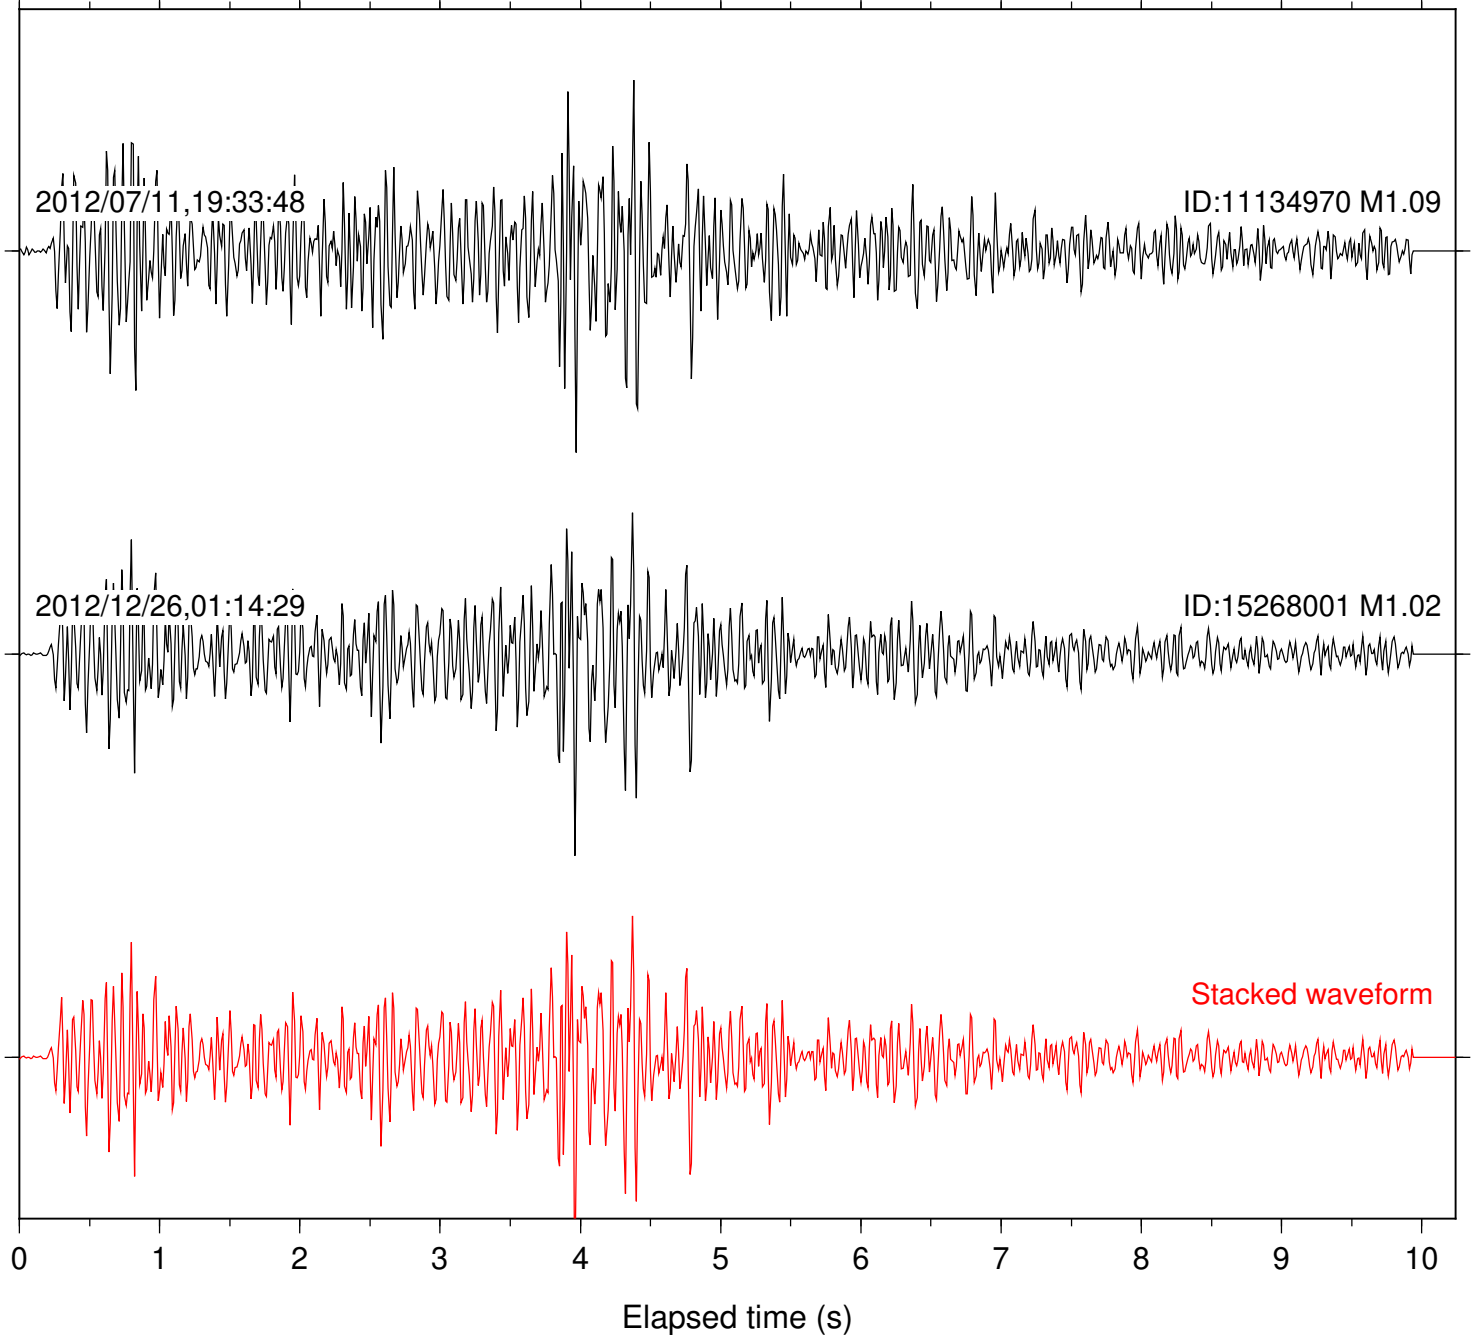

Station: B087 Com: EHZ

Focal depth: 10.30 km

Station: B088 Com: EHZ

Focal depth: 10.30 km

Station: B093 Com: EHZ

Focal depth: 10.30 km

Station: B946 Com: EHZ

Focal depth: 10.30 km

Station: FRD Com: HHZ

Focal depth: 10.30 km

Station: LVA2 Com: HHZ

Focal depth: 10.35 km

Station: PLM Com: HHZ

Focal depth: 10.35 km