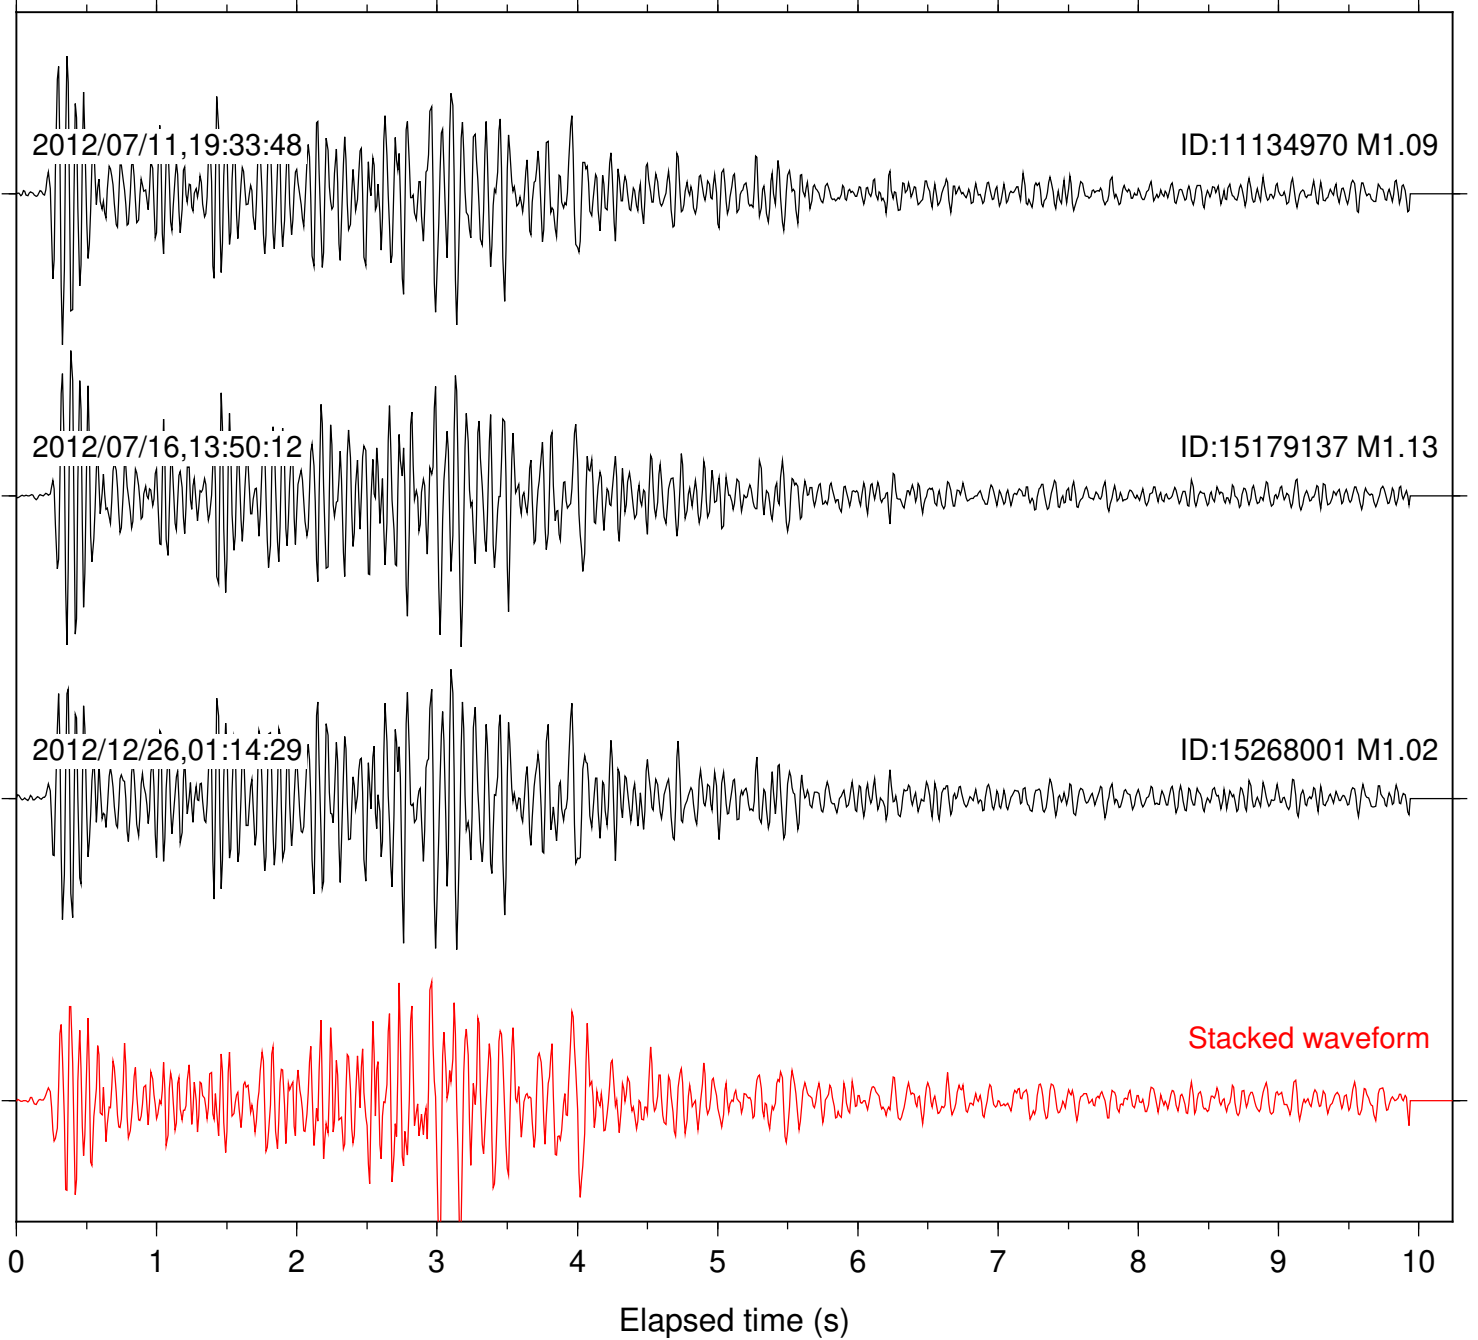

Station: B087 Com: EHZ

Focal depth: 10.30 km

Station: B088 Com: EHZ

Focal depth: 10.30 km

Station: B093 Com: EHZ

Focal depth: 10.30 km

Station: B946 Com: EHZ

Focal depth: 10.30 km

Station: FRD Com: HHZ

Focal depth: 10.30 km

Station: LVA2 Com: HHZ

Focal depth: 10.35 km

Station: PLM Com: HHZ

Focal depth: 10.35 km