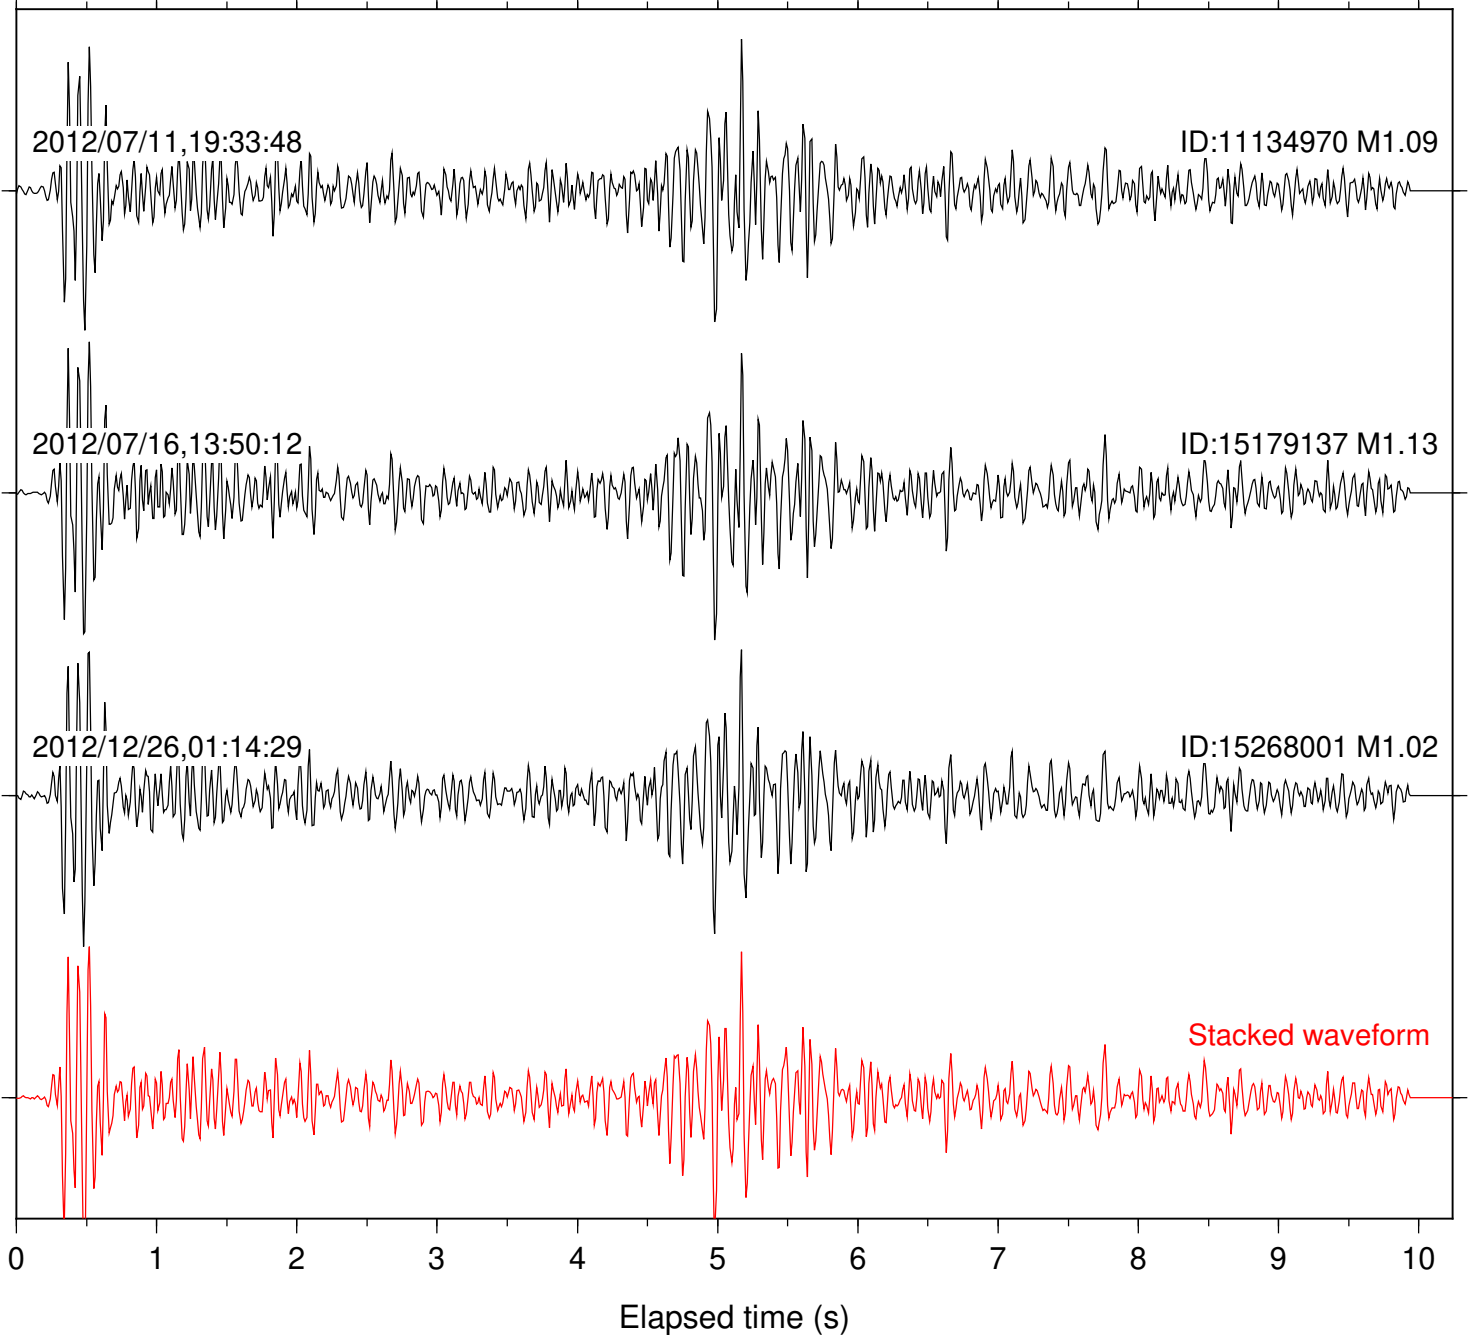

Station: B087 Com: EHZ

Focal depth: 10.30 km

Station: B088 Com: EHZ

Focal depth: 10.30 km

Station: B093 Com: EHZ

Focal depth: 10.30 km

Station: B946 Com: EHZ

Focal depth: 10.30 km

Station: FRD Com: HHZ

Focal depth: 10.30 km

Station: LVA2 Com: HHZ

Focal depth: 10.35 km

Station: PLM Com: HHZ

Focal depth: 10.35 km