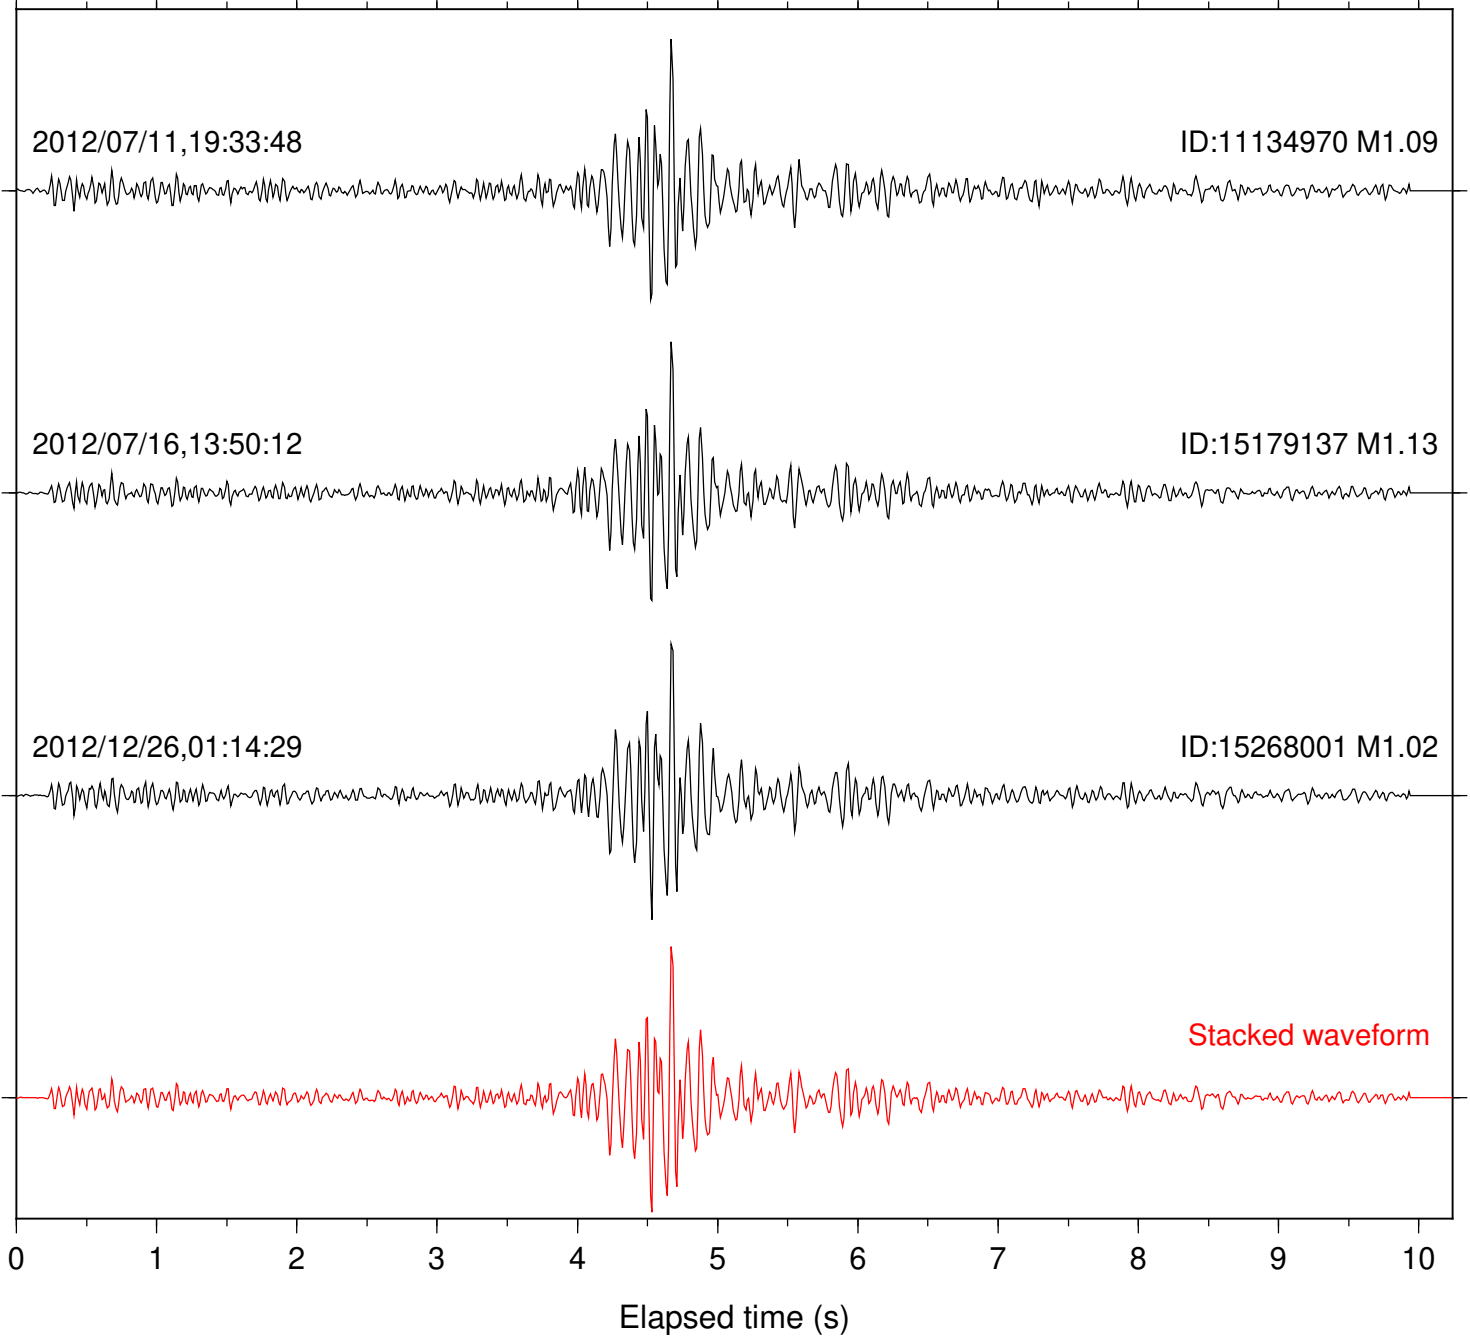

Station: B087 Com: EHZ

Focal depth: 10.30 km

Station: B088 Com: EHZ

Focal depth: 10.30 km

Station: B093 Com: EHZ

Focal depth: 10.30 km

Station: B946 Com: EHZ

Focal depth: 10.30 km

Station: FRD Com: HHZ

Focal depth: 10.30 km

Station: LVA2 Com: HHZ

Focal depth: 10.35 km

Station: PLM Com: HHZ

Focal depth: 10.35 km