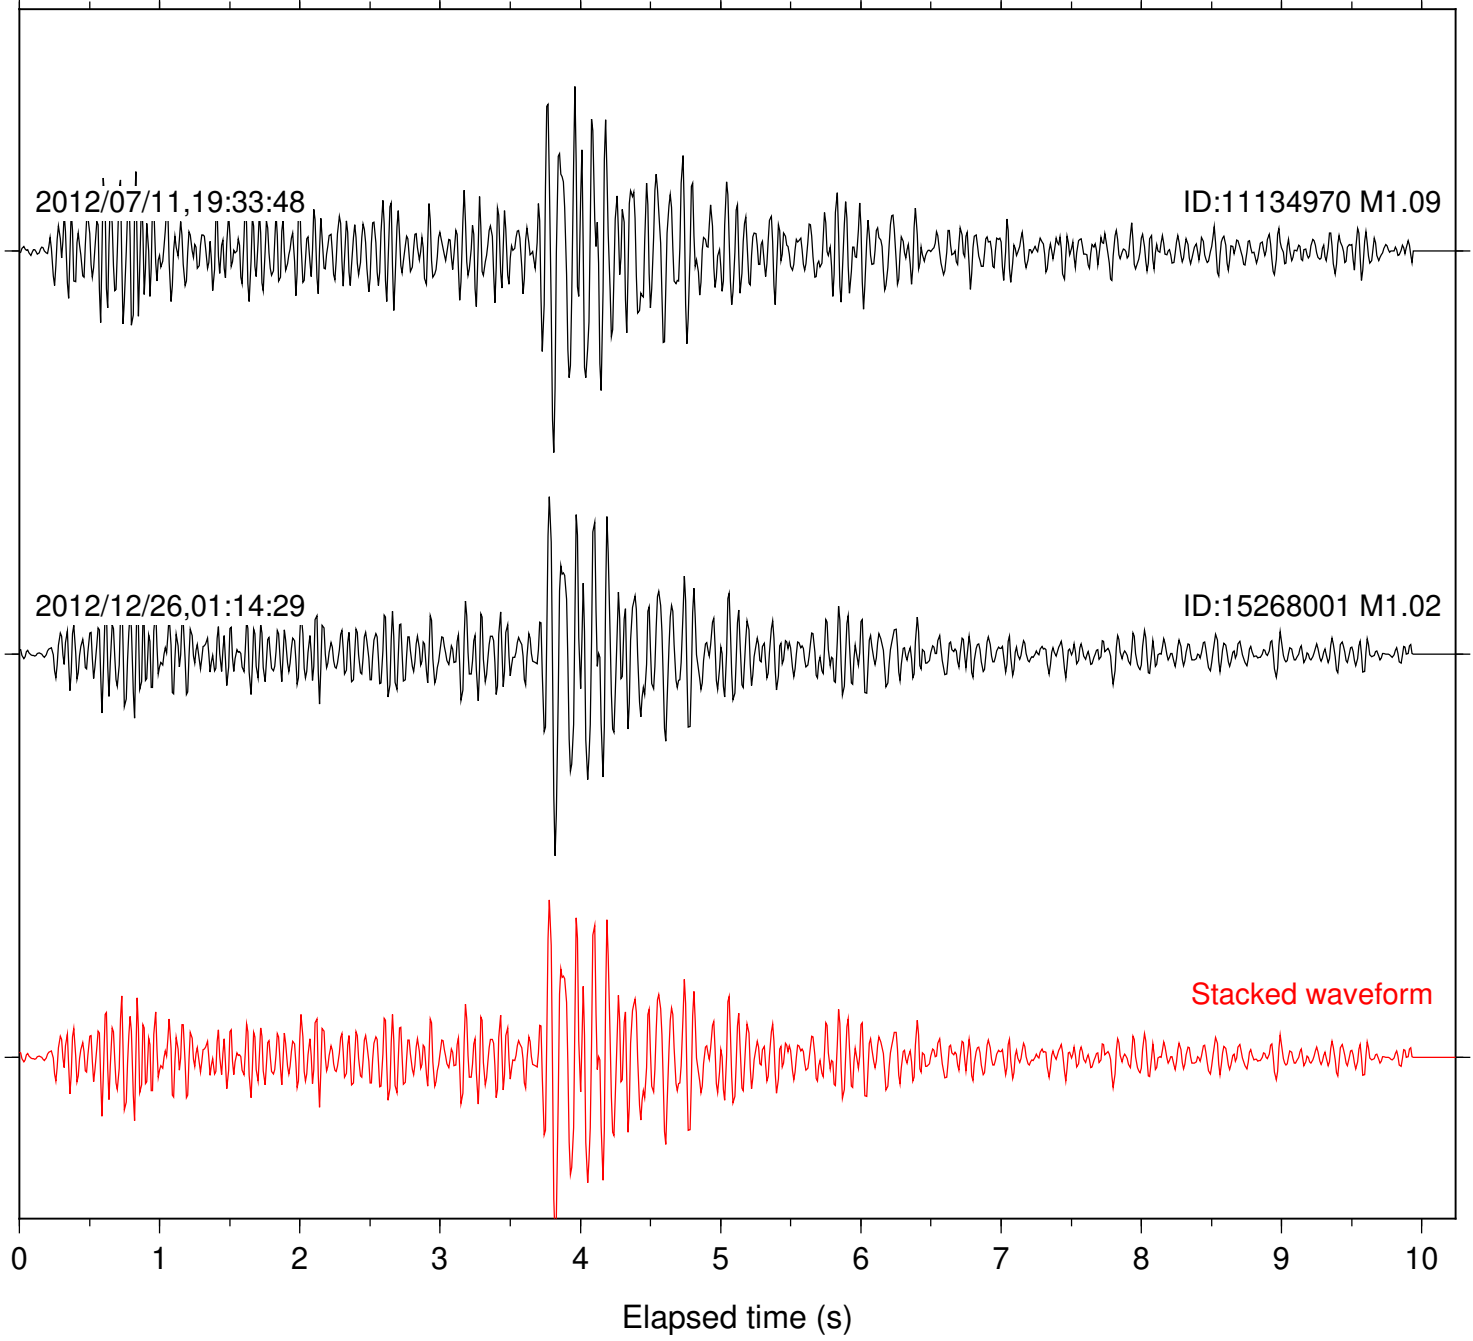

Station: B087 Com: EHZ

Focal depth: 10.30 km

Station: B088 Com: EHZ

Focal depth: 10.30 km

Station: B093 Com: EHZ

Focal depth: 10.30 km

Station: B946 Com: EHZ

Focal depth: 10.30 km

Station: FRD Com: HHZ

Focal depth: 10.30 km

Station: LVA2 Com: HHZ

Focal depth: 10.35 km

Station: PLM Com: HHZ

Focal depth: 10.35 km