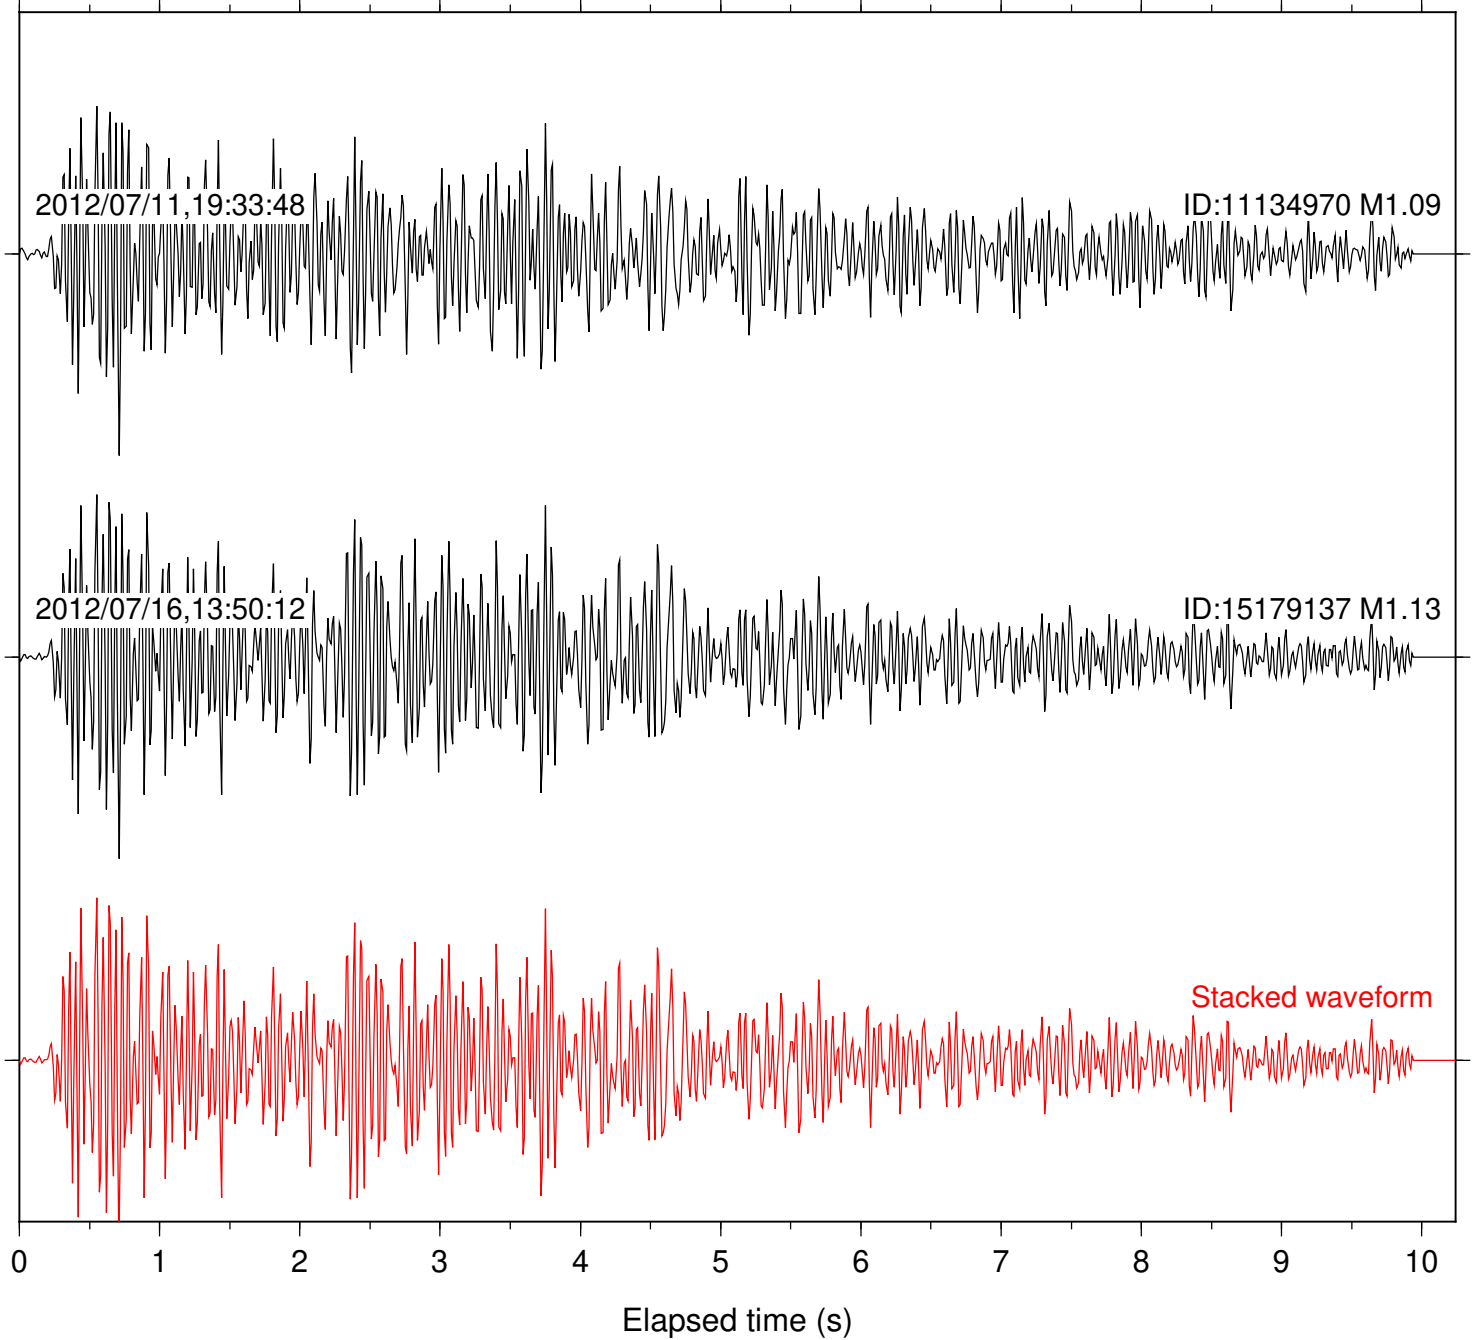

Station: B087 Com: EHZ

Focal depth: 10.30 km

Station: B088 Com: EHZ

Focal depth: 10.30 km

Station: B093 Com: EHZ

Focal depth: 10.30 km

Station: B946 Com: EHZ

Focal depth: 10.30 km

Station: FRD Com: HHZ

Focal depth: 10.30 km

Station: LVA2 Com: HHZ

Focal depth: 10.35 km

Station: PLM Com: HHZ

Focal depth: 10.35 km