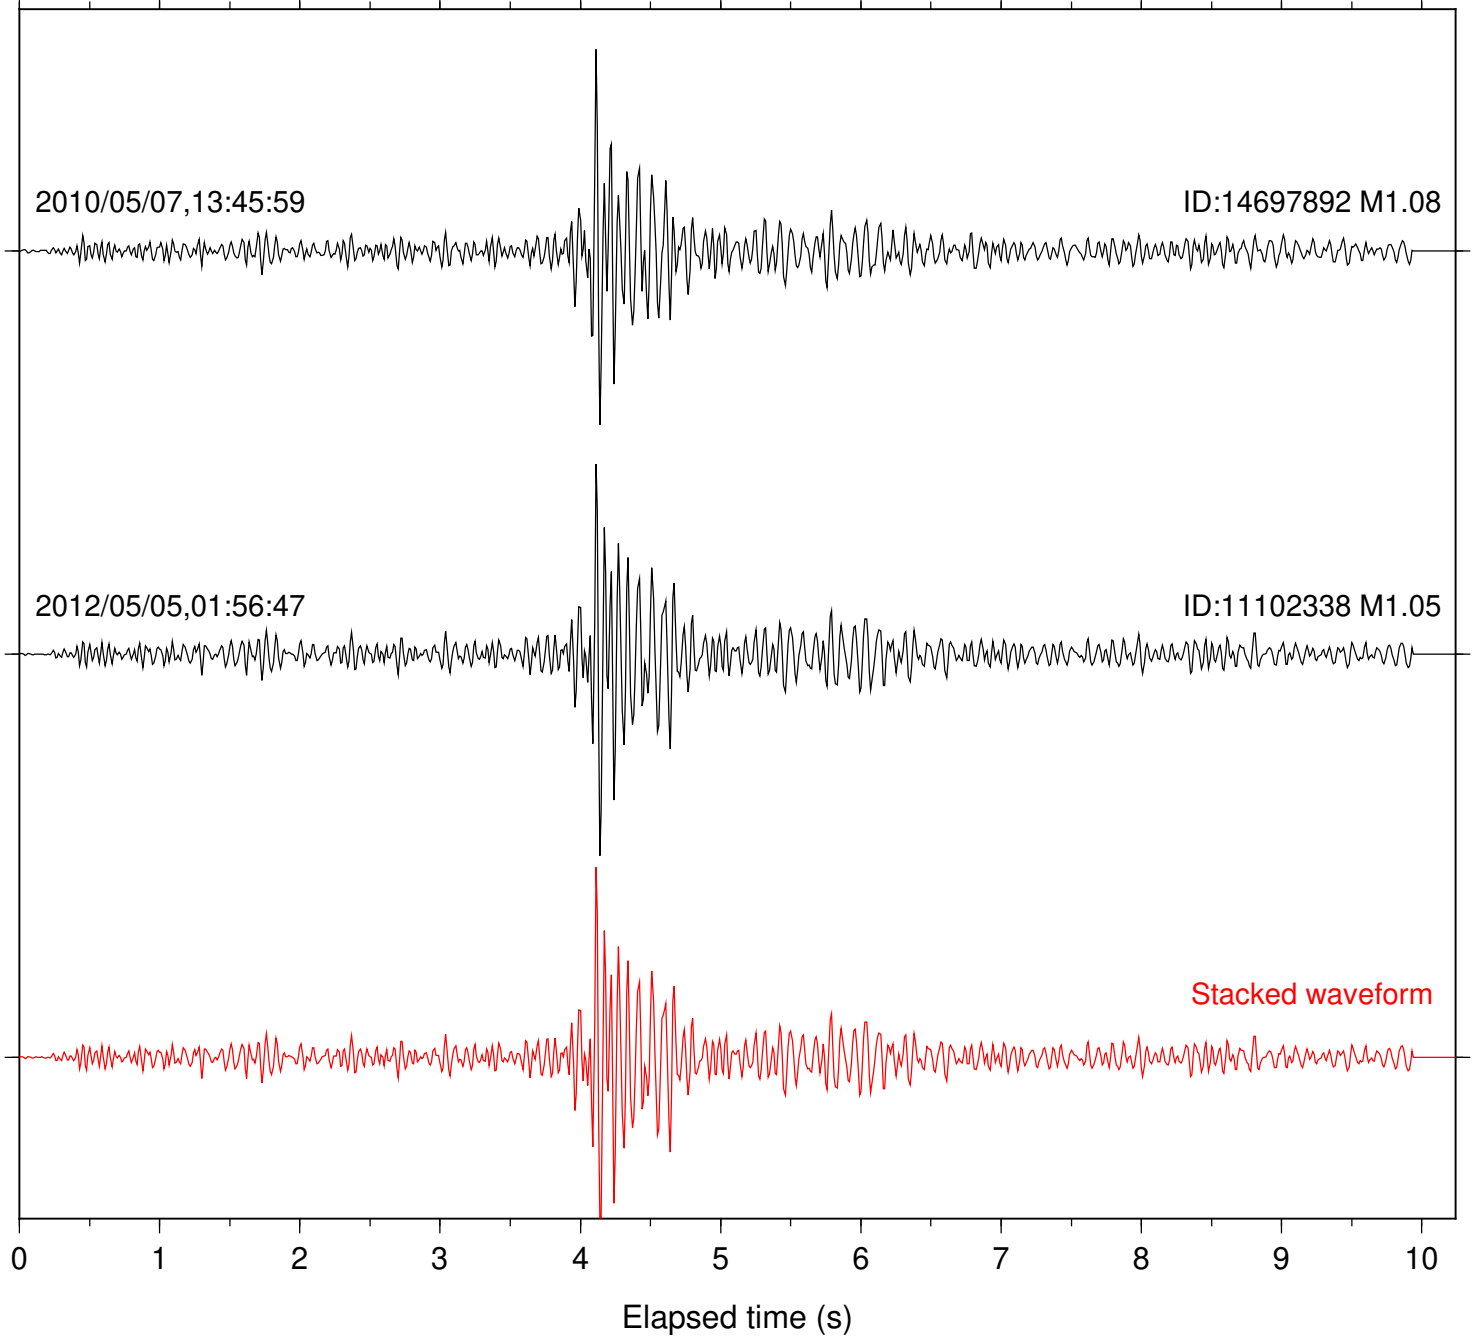

Station: B082 Com: EHZ

Focal depth: 17.85 km

Station: B084 Com: EHZ

Focal depth: 17.85 km

Station: B087 Com: EHZ

Focal depth: 17.85 km

Station: B088 Com: EHZ

Focal depth: 17.85 km

2010/05/07,13:45:59

ID:14697892 M1.08

2012/05/05,01:56:47

ID:11102338 M1.05

Stacked waveform

0 1 2 3 4 5 6 7 8 9 10
Elapsed time (s)

Station: DGR Com: HHZ

Focal depth: 17.85 km

Station: HMT2 Com: HHZ

Focal depth: 17.85 km

Station: KNW Com: HHZ

Focal depth: 17.85 km

Station: PFO Com: HHZ

Focal depth: 17.85 km