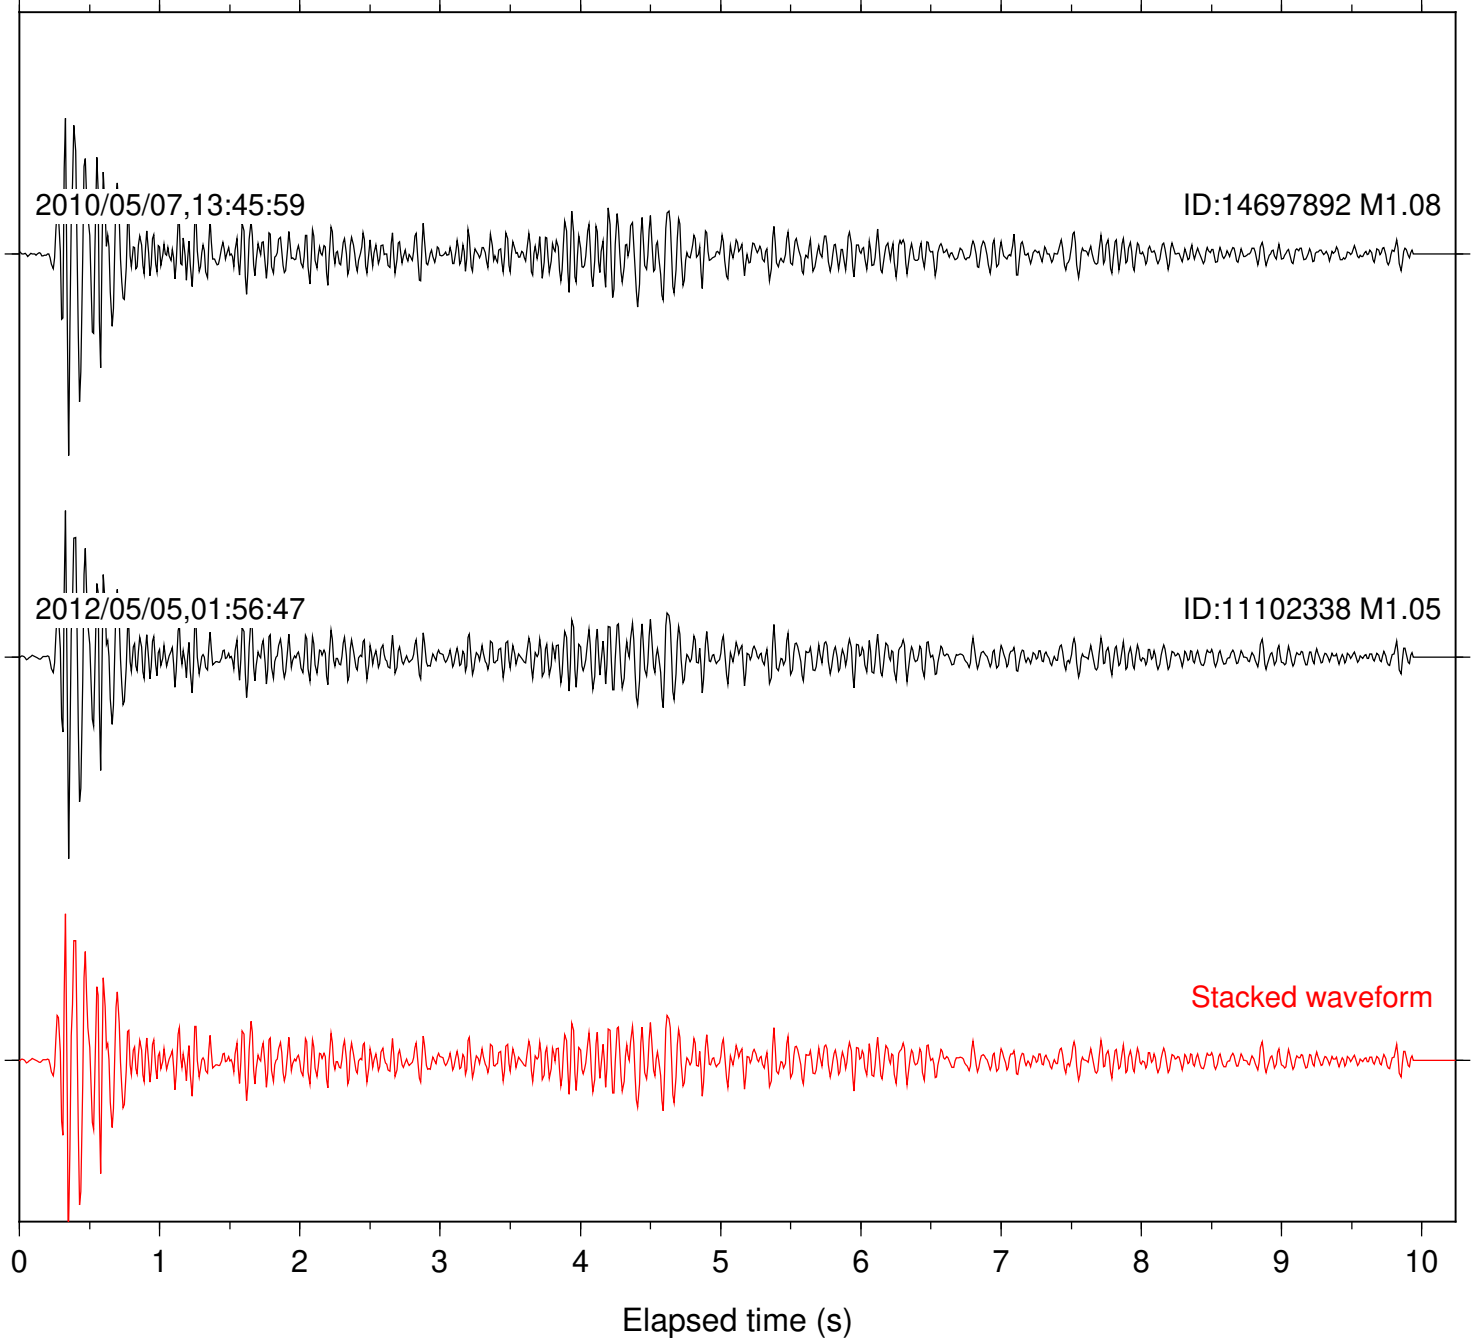

Station: B082 Com: EHZ

Focal depth: 17.85 km

Station: B084 Com: EHZ

Focal depth: 17.85 km

Station: B087 Com: EHZ

Focal depth: 17.85 km

Station: B088 Com: EHZ

Focal depth: 17.85 km

2010/05/07,13:45:59

ID:14697892 M1.08

2012/05/05,01:56:47

ID:11102338 M1.05

Stacked waveform

0 1 2 3 4 5 6 7 8 9 10
Elapsed time (s)

Station: DGR Com: HHZ

Focal depth: 17.85 km

Station: HMT2 Com: HHZ

Focal depth: 17.85 km

Station: KNW Com: HHZ

Focal depth: 17.85 km

Station: PFO Com: HHZ

Focal depth: 17.85 km