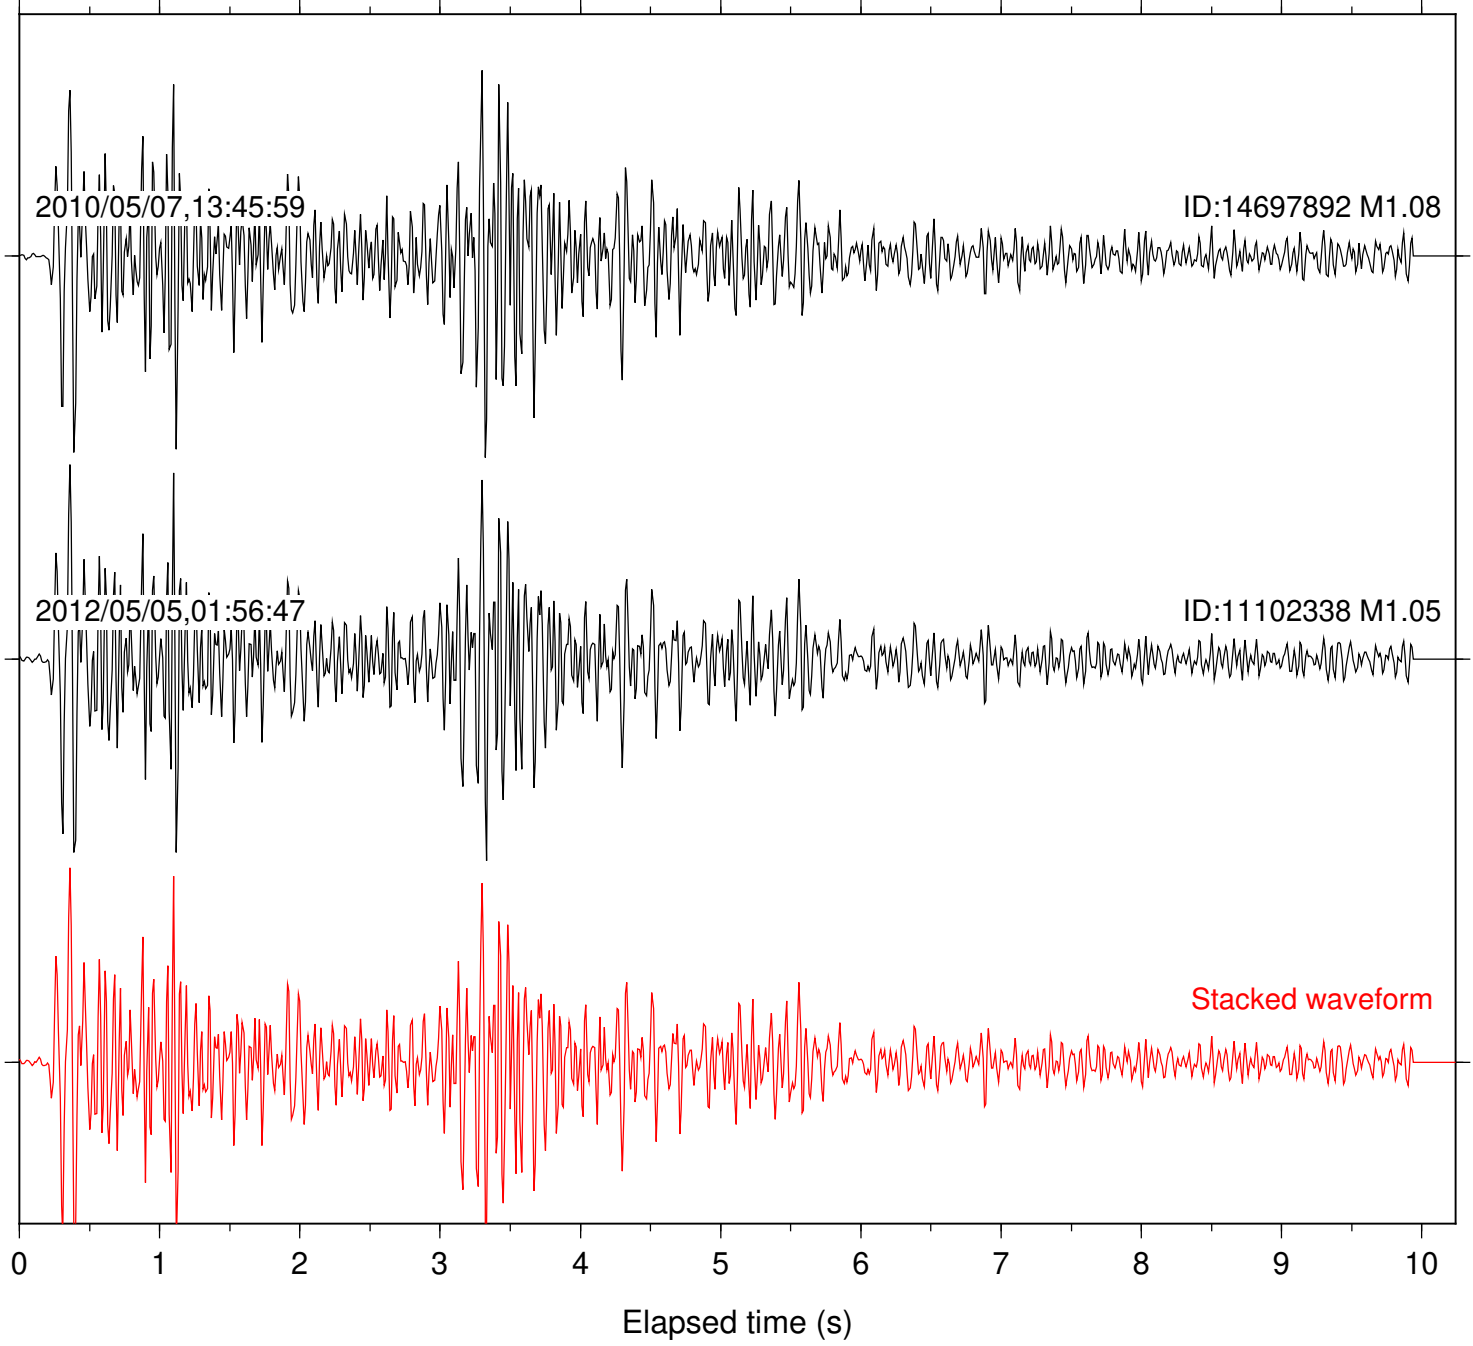

Station: B082 Com: EHZ

Focal depth: 17.85 km

Station: B084 Com: EHZ

Focal depth: 17.85 km

Station: B087 Com: EHZ

Focal depth: 17.85 km

Station: B088 Com: EHZ

Focal depth: 17.85 km

2010/05/07,13:45:59

ID:14697892 M1.08

2012/05/05,01:56:47

ID:11102338 M1.05

Stacked waveform

0 1 2 3 4 5 6 7 8 9 10
Elapsed time (s)

Station: DGR Com: HHZ

Focal depth: 17.85 km

Station: HMT2 Com: HHZ

Focal depth: 17.85 km

Station: KNW Com: HHZ

Focal depth: 17.85 km

Station: PFO Com: HHZ

Focal depth: 17.85 km