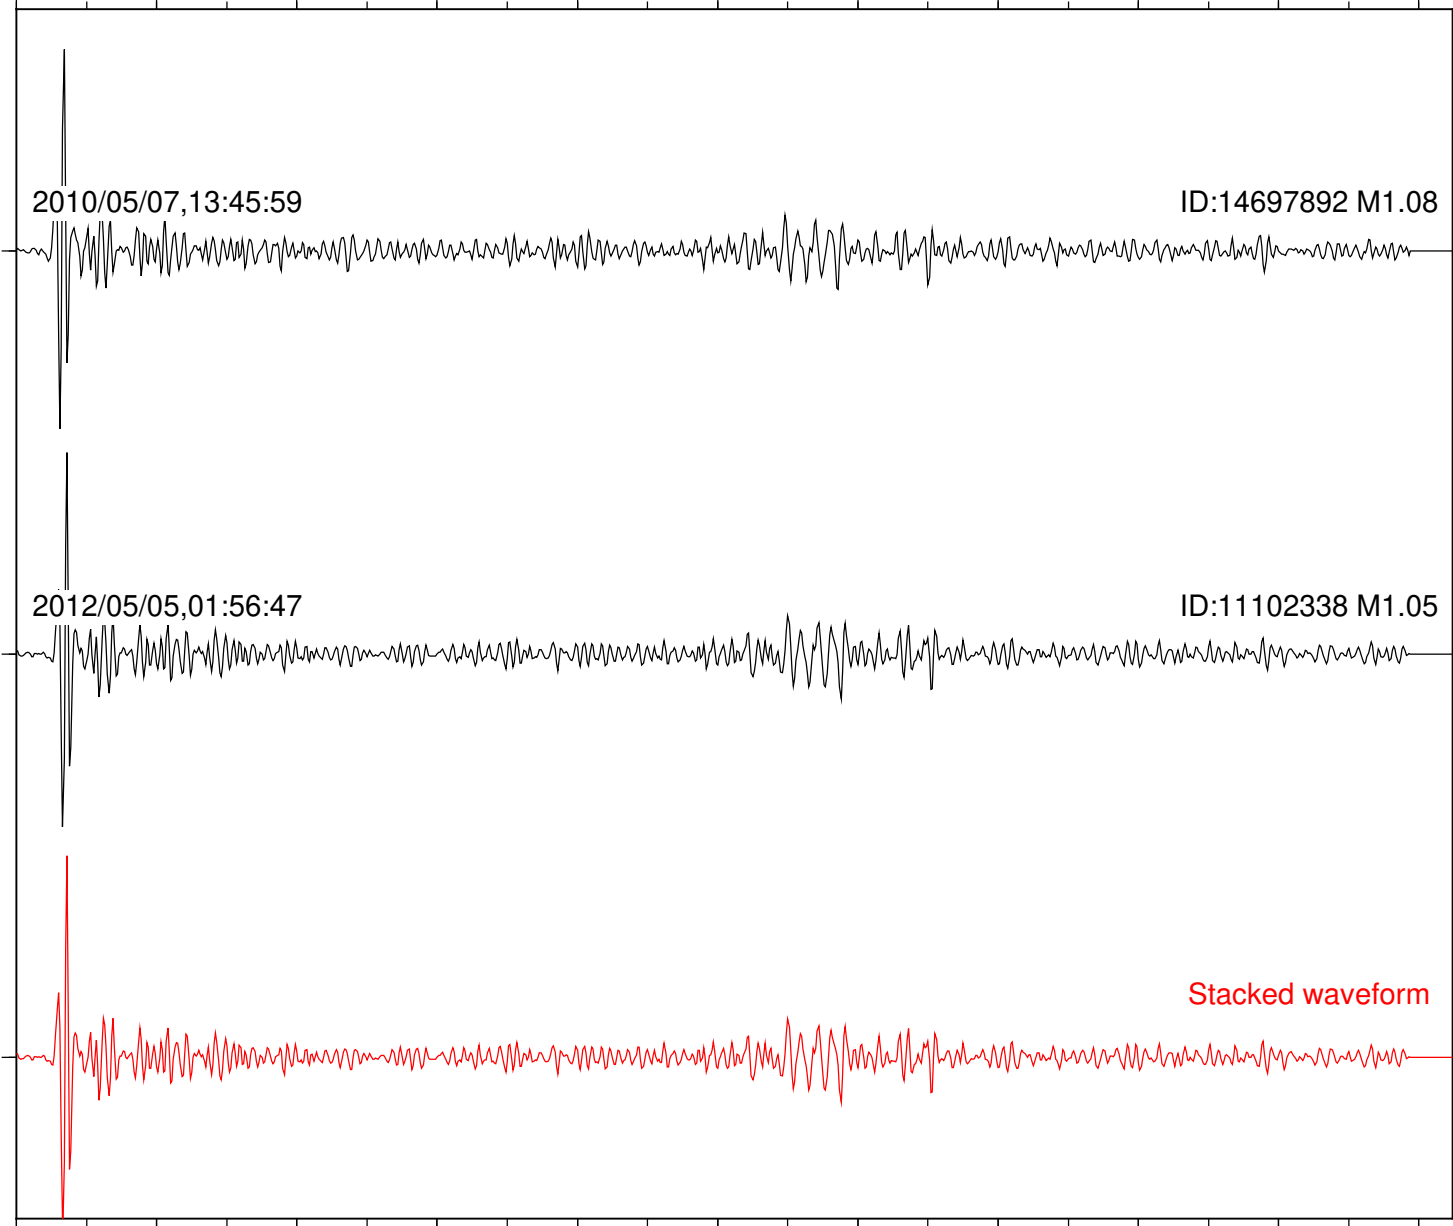

Station: B082 Com: EHZ

Focal depth: 17.85 km

Station: B084 Com: EHZ

Focal depth: 17.85 km

Station: B087 Com: EHZ

Focal depth: 17.85 km

Station: B088 Com: EHZ

Focal depth: 17.85 km

2010/05/07,13:45:59

ID:14697892 M1.08

2012/05/05,01:56:47

ID:11102338 M1.05

Stacked waveform

0 1 2 3 4 5 6 7 8 9 10
Elapsed time (s)

Station: DGR Com: HHZ

Focal depth: 17.85 km

Station: HMT2 Com: HHZ

Focal depth: 17.85 km

Station: KNW Com: HHZ

Focal depth: 17.85 km

Station: PFO Com: HHZ

Focal depth: 17.85 km