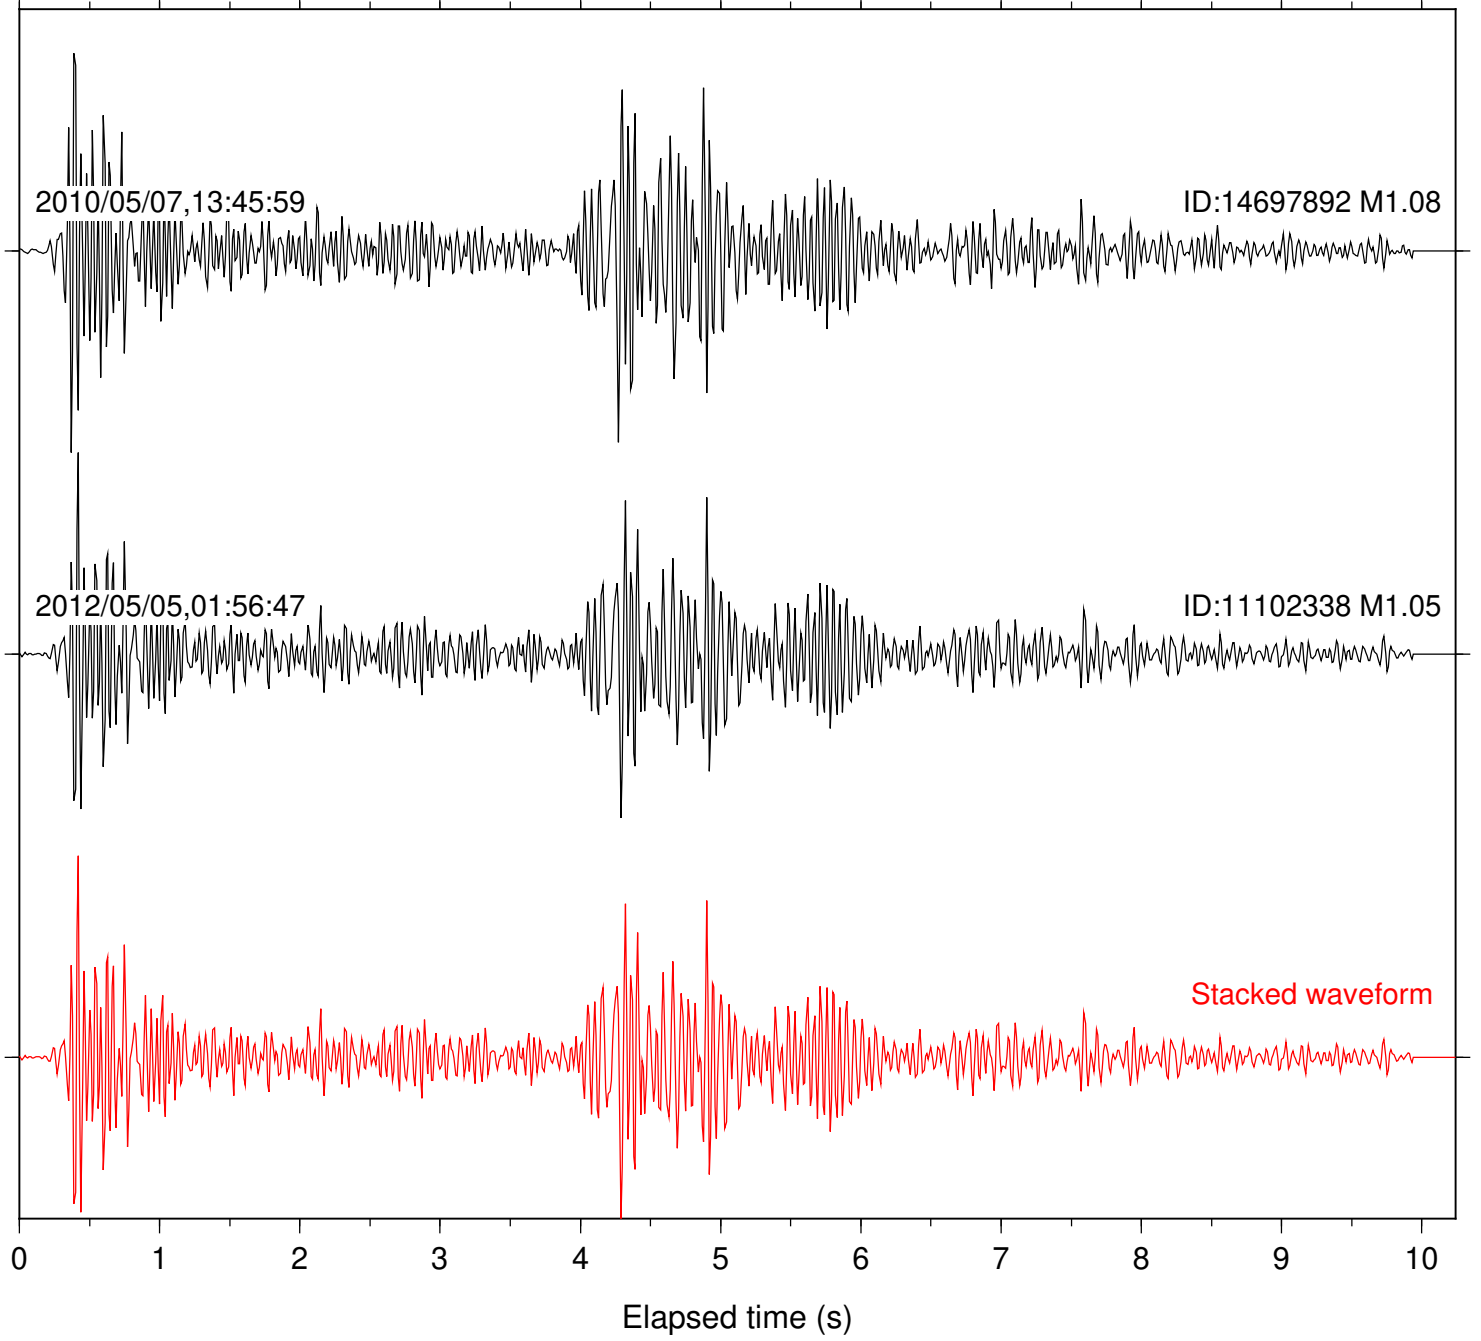

Station: B082 Com: EHZ

Focal depth: 17.85 km

Station: B084 Com: EHZ

Focal depth: 17.85 km

Station: B087 Com: EHZ

Focal depth: 17.85 km

Station: B088 Com: EHZ

Focal depth: 17.85 km

2010/05/07,13:45:59

ID:14697892 M1.08

2012/05/05,01:56:47

ID:11102338 M1.05

Stacked waveform

0 1 2 3 4 5 6 7 8 9 10
Elapsed time (s)

Station: DGR Com: HHZ

Focal depth: 17.85 km

Station: HMT2 Com: HHZ

Focal depth: 17.85 km

Station: KNW Com: HHZ

Focal depth: 17.85 km

Station: PFO Com: HHZ

Focal depth: 17.85 km