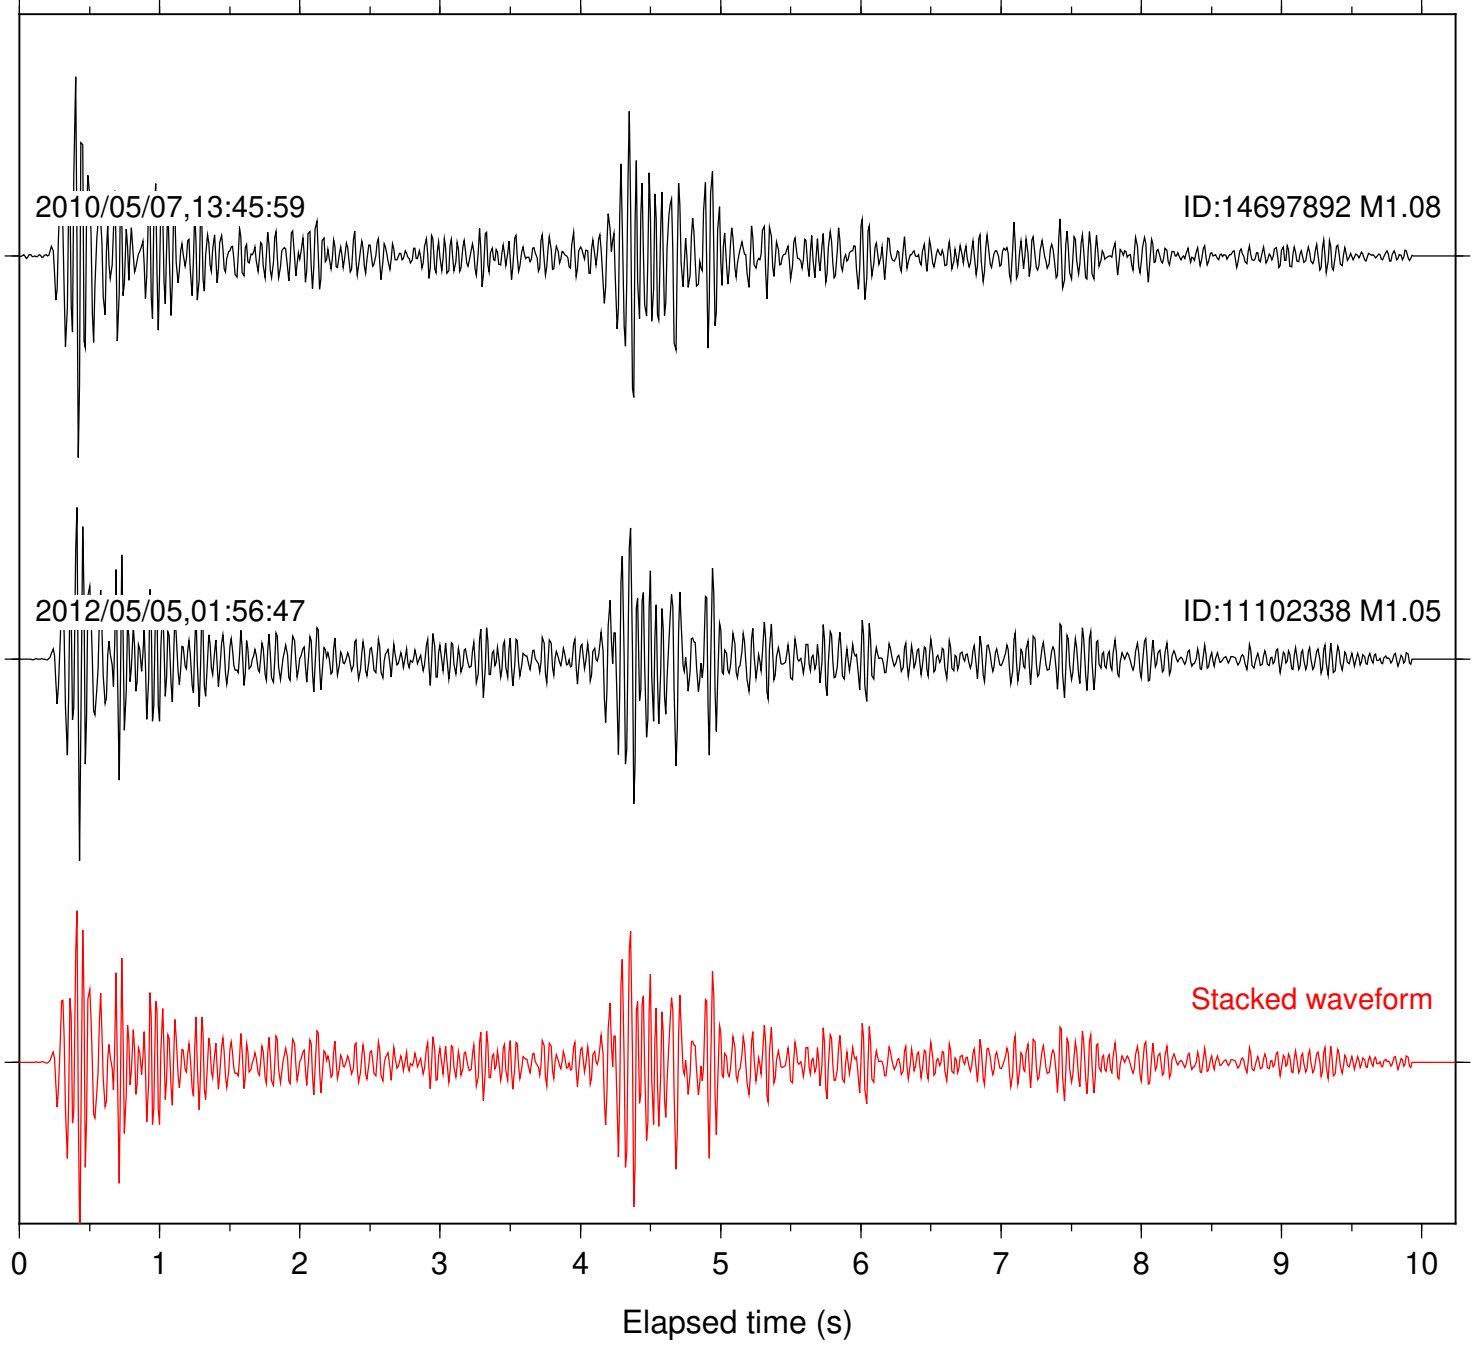

Station: B082 Com: EHZ

Focal depth: 17.85 km

Station: B084 Com: EHZ

Focal depth: 17.85 km

Station: B087 Com: EHZ

Focal depth: 17.85 km

Station: B088 Com: EHZ

Focal depth: 17.85 km

2010/05/07,13:45:59

ID:14697892 M1.08

2012/05/05,01:56:47

ID:11102338 M1.05

Stacked waveform

0 1 2 3 4 5 6 7 8 9 10
Elapsed time (s)

Station: DGR Com: HHZ

Focal depth: 17.85 km

Station: HMT2 Com: HHZ

Focal depth: 17.85 km

Station: KNW Com: HHZ

Focal depth: 17.85 km

Station: PFO Com: HHZ

Focal depth: 17.85 km