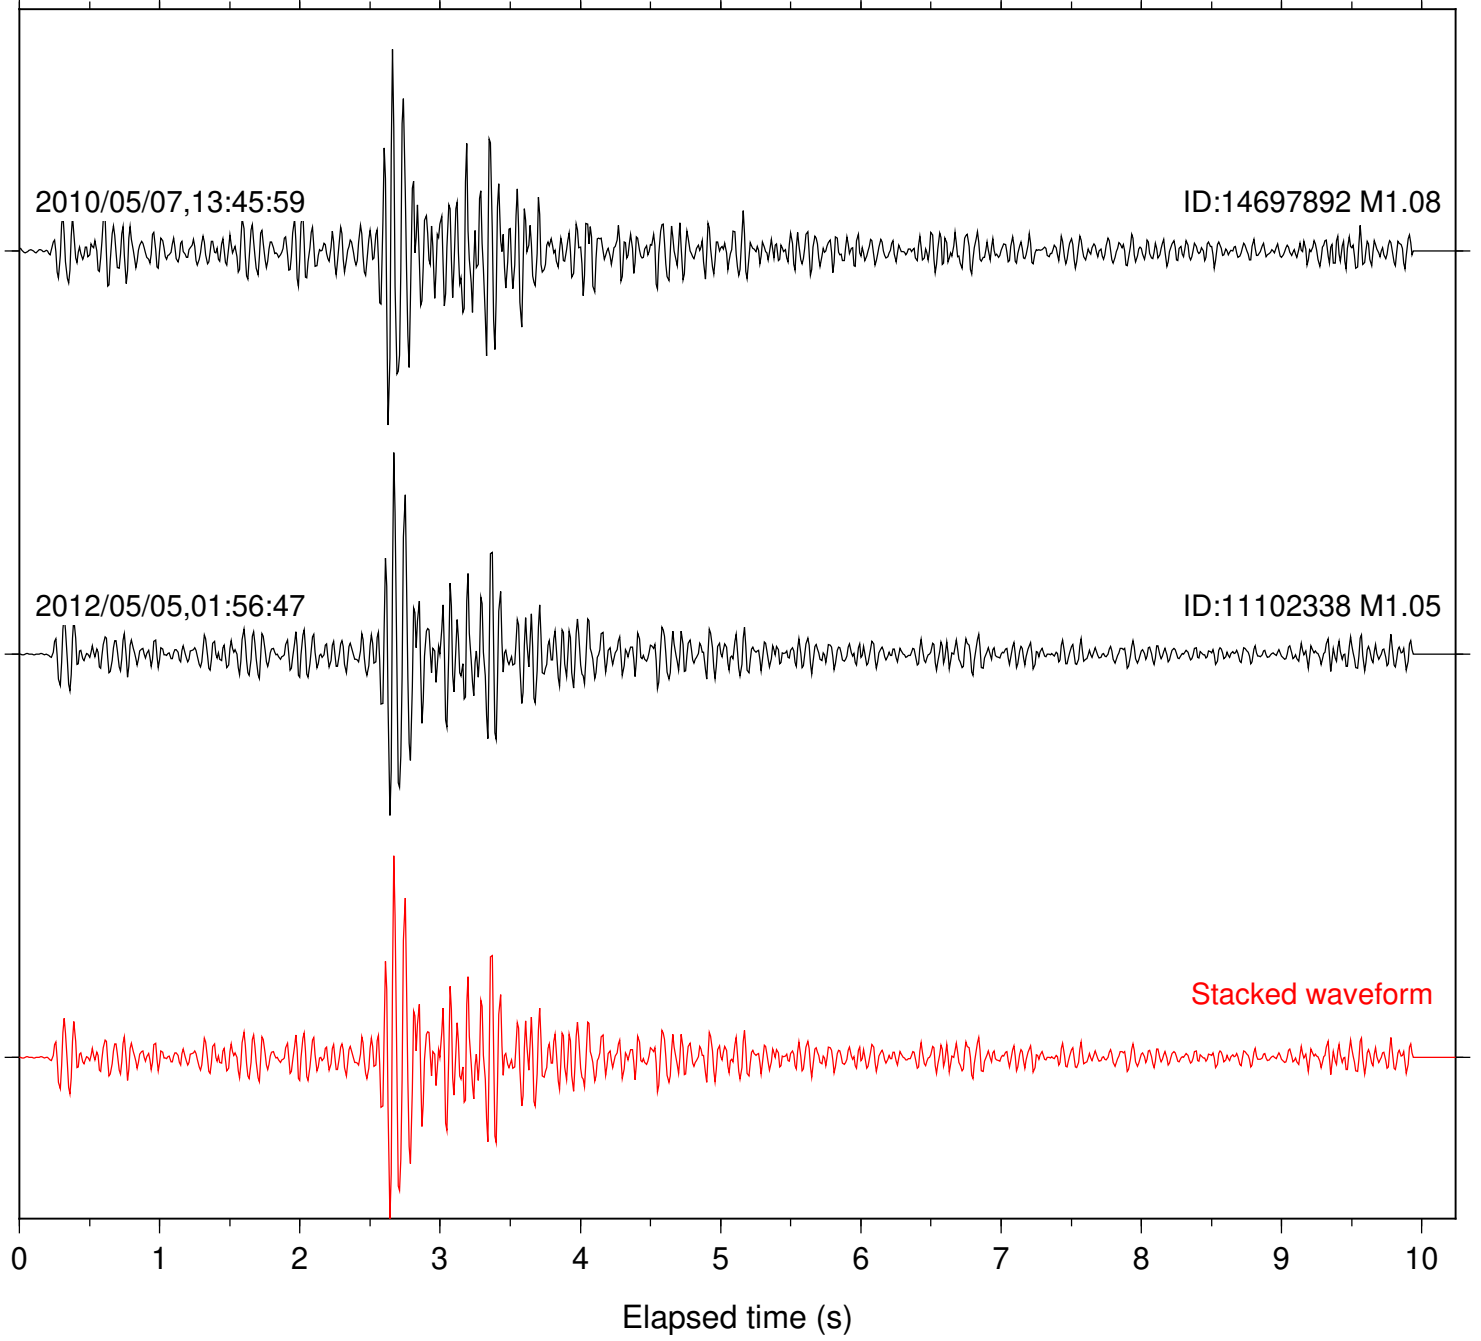

Station: B082 Com: EHZ

Focal depth: 17.85 km

Station: B084 Com: EHZ

Focal depth: 17.85 km

Station: B087 Com: EHZ

Focal depth: 17.85 km

Station: B088 Com: EHZ

Focal depth: 17.85 km

2010/05/07,13:45:59

ID:14697892 M1.08

2012/05/05,01:56:47

ID:11102338 M1.05

Stacked waveform

0 1 2 3 4 5 6 7 8 9 10
Elapsed time (s)

Station: DGR Com: HHZ

Focal depth: 17.85 km

Station: HMT2 Com: HHZ

Focal depth: 17.85 km

Station: KNW Com: HHZ

Focal depth: 17.85 km

Station: PFO Com: HHZ

Focal depth: 17.85 km