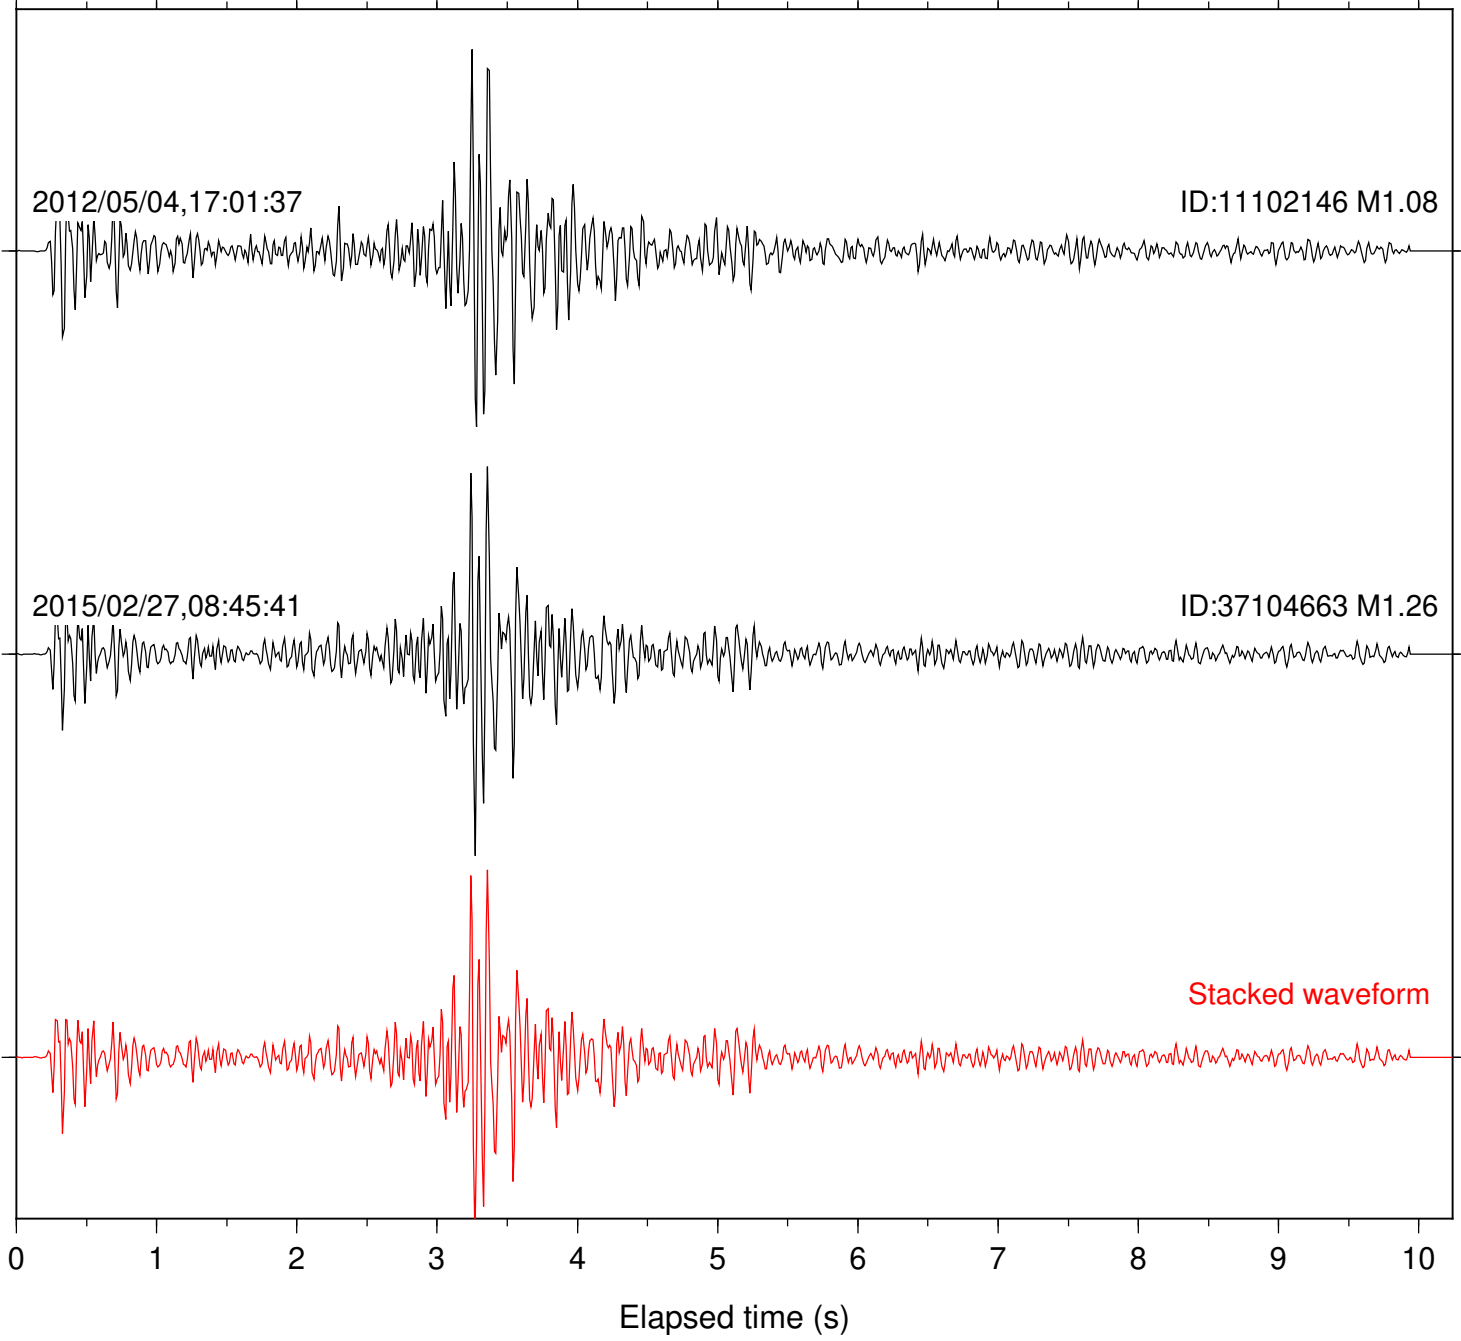

Station: B081 Com: EHZ

Focal depth: 14.48 km

Station: B082 Com: EHZ

Focal depth: 14.48 km

Station: B093 Com: EHZ

Focal depth: 14.48 km

2012/05/04,17:01:37

ID:11102146 M1.08

2015/02/27,08:45:41

ID:37104663 M1.26

Stacked waveform

Station: DGR Com: HHZ

Focal depth: 14.48 km