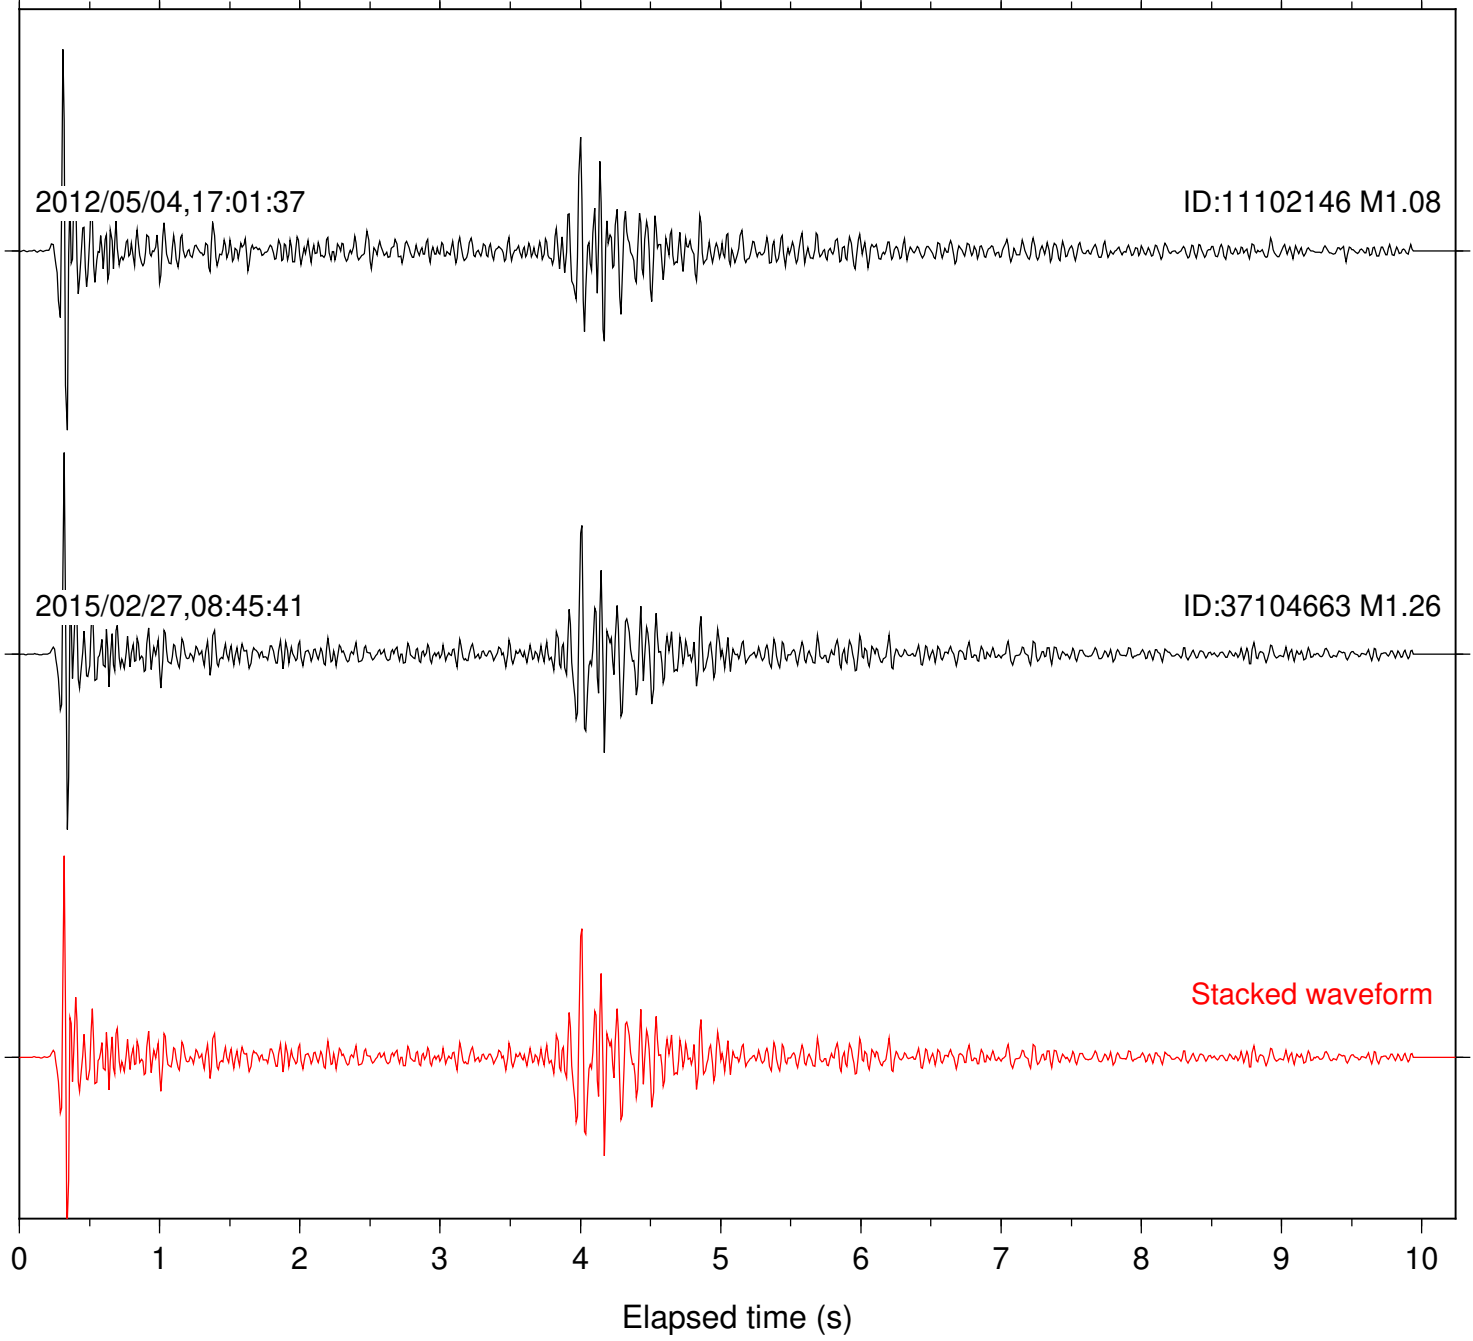

Station: B081 Com: EHZ

Focal depth: 14.48 km

Station: B082 Com: EHZ

Focal depth: 14.48 km

Station: B093 Com: EHZ

Focal depth: 14.48 km

2012/05/04,17:01:37

ID:11102146 M1.08

2015/02/27,08:45:41

ID:37104663 M1.26

Stacked waveform

Station: DGR Com: HHZ

Focal depth: 14.48 km