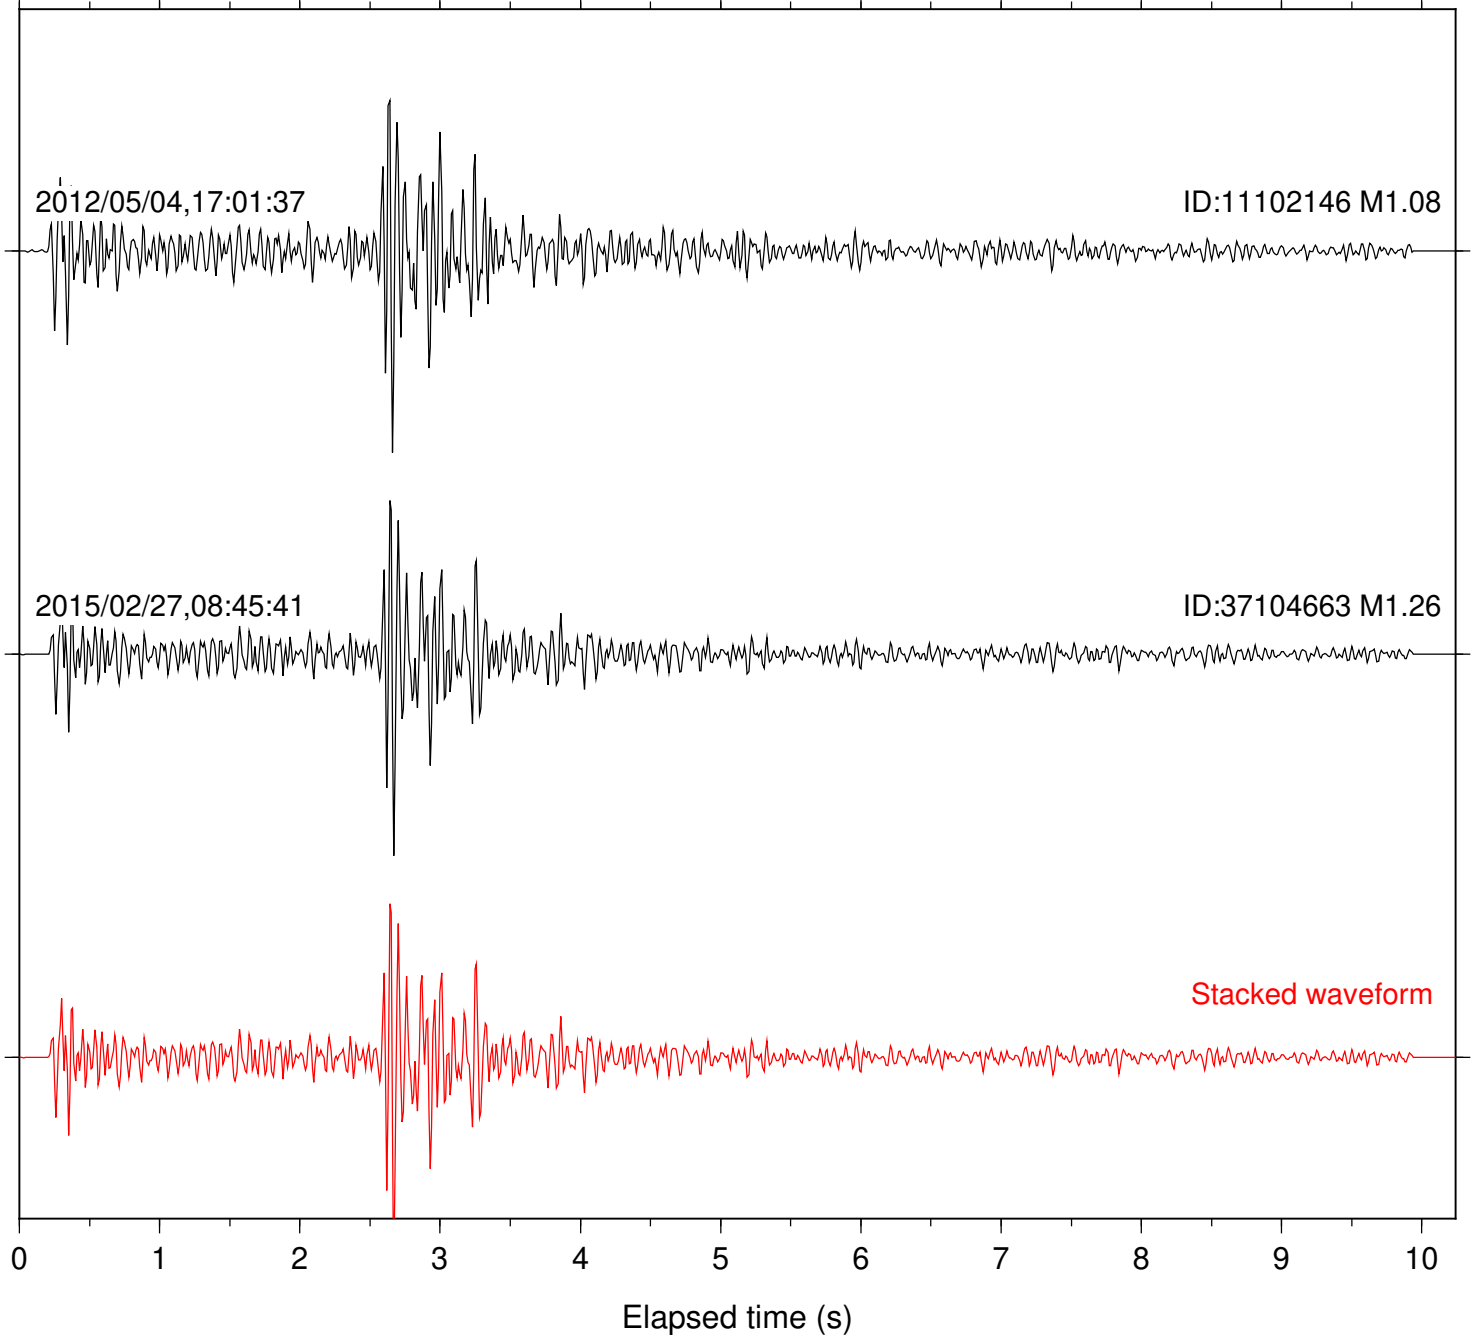

Station: B081 Com: EHZ

Focal depth: 14.48 km

Station: B082 Com: EHZ

Focal depth: 14.48 km

Station: B093 Com: EHZ

Focal depth: 14.48 km

2012/05/04,17:01:37

ID:11102146 M1.08

2015/02/27,08:45:41

ID:37104663 M1.26

Stacked waveform

Station: DGR Com: HHZ

Focal depth: 14.48 km