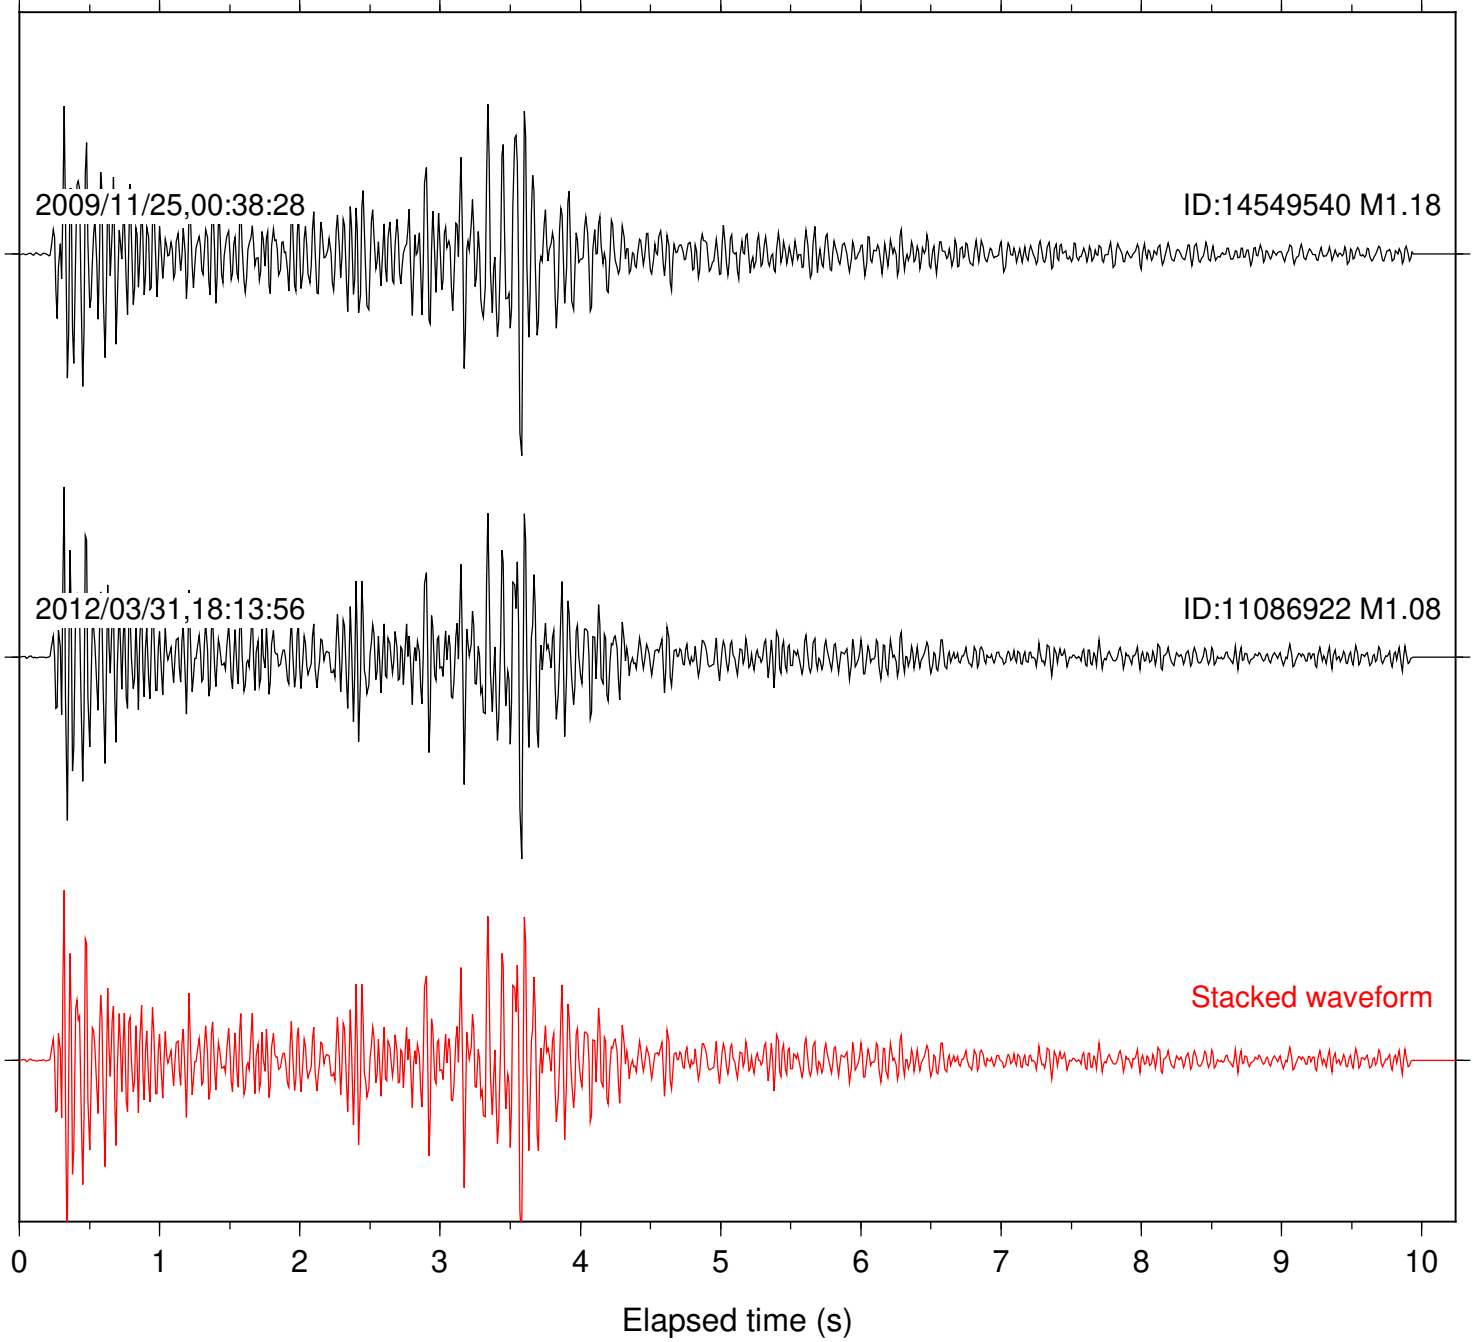

Station: B093 Com: EHZ

Focal depth: 14.44 km

2009/11/25,00:38:28

ID:14549540 M1.18

2012/03/31,18:13:56

ID:11086922 M1.08

Stacked waveform

0 1 2 3 4 5 6 7 8 9 10
Elapsed time (s)

Station: FRD Com: HHZ

Focal depth: 14.44 km

Station: KNW Com: HHZ

Focal depth: 14.44 km

2009/11/25,00:38:28

ID:14549540 M1.18

2012/03/31,18:13:56

ID:11086922 M1.08

Stacked waveform

0 1 2 3 4 5 6 7 8 9 10
Elapsed time (s)