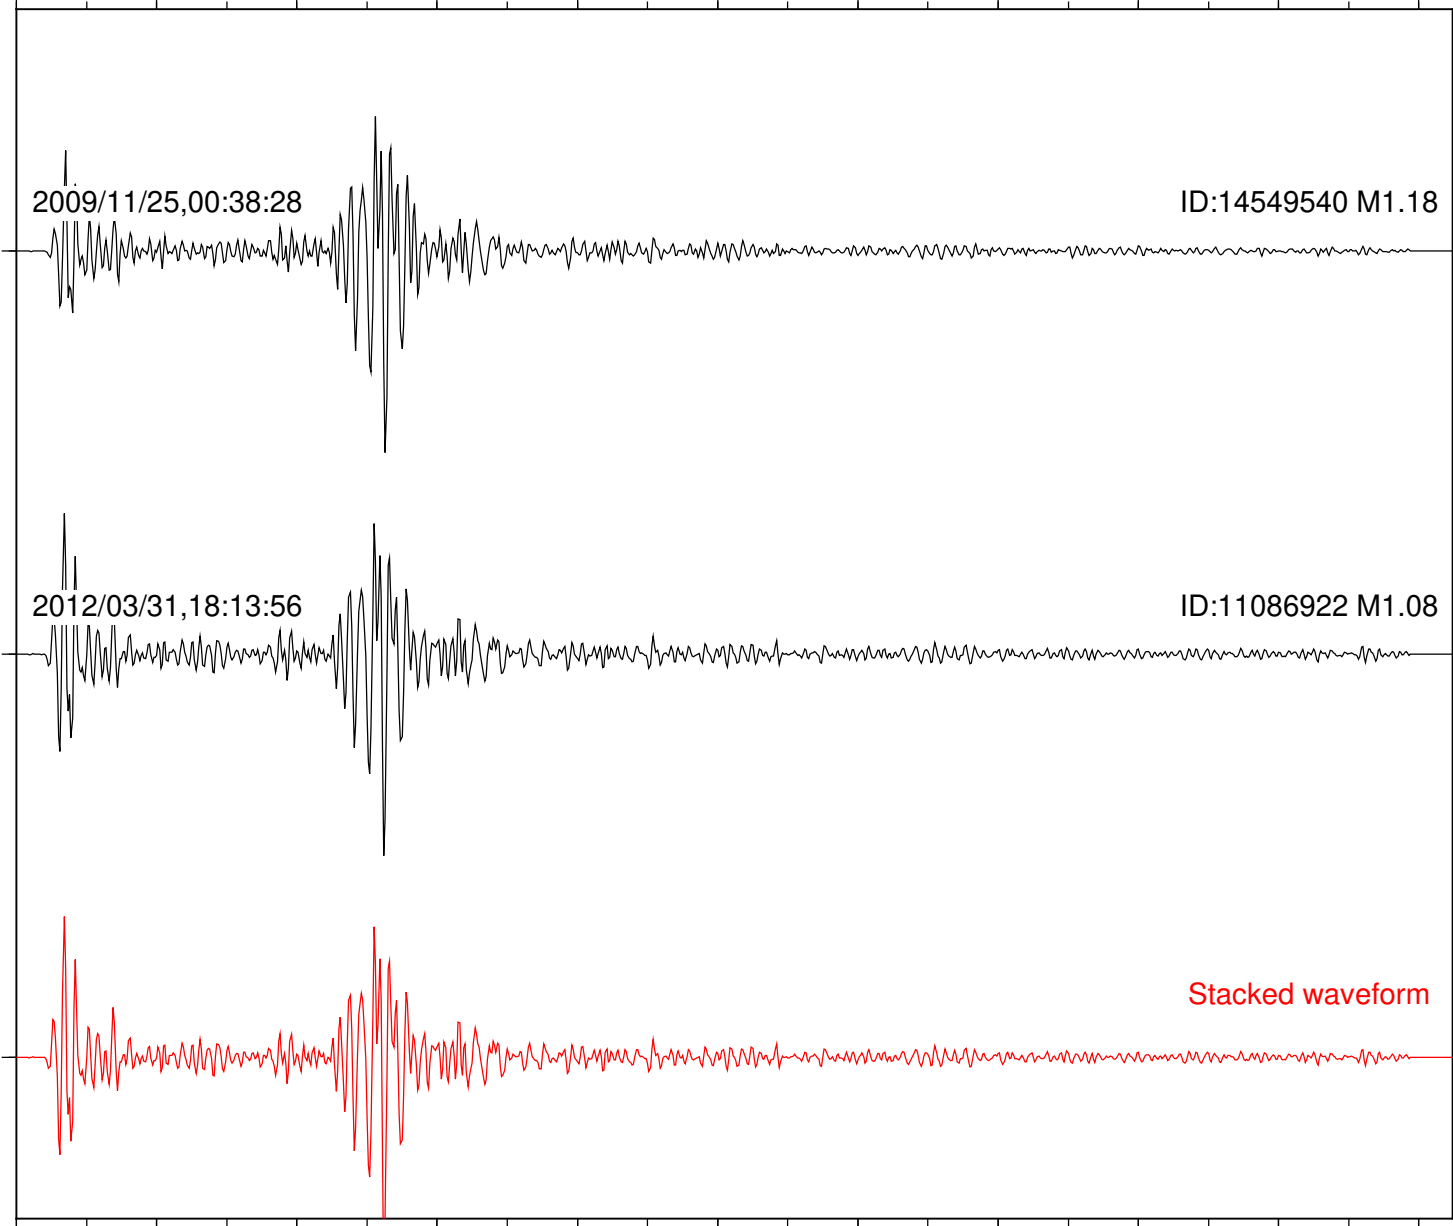

Station: B093 Com: EHZ

Focal depth: 14.44 km

2009/11/25,00:38:28

ID:14549540 M1.18

2012/03/31,18:13:56

ID:11086922 M1.08

Stacked waveform

0 1 2 3 4 5 6 7 8 9 10
Elapsed time (s)

Station: FRD Com: HHZ

Focal depth: 14.44 km

Station: KNW Com: HHZ

Focal depth: 14.44 km

2009/11/25,00:38:28

ID:14549540 M1.18

2012/03/31,18:13:56

ID:11086922 M1.08

Stacked waveform

0 1 2 3 4 5 6 7 8 9 10
Elapsed time (s)