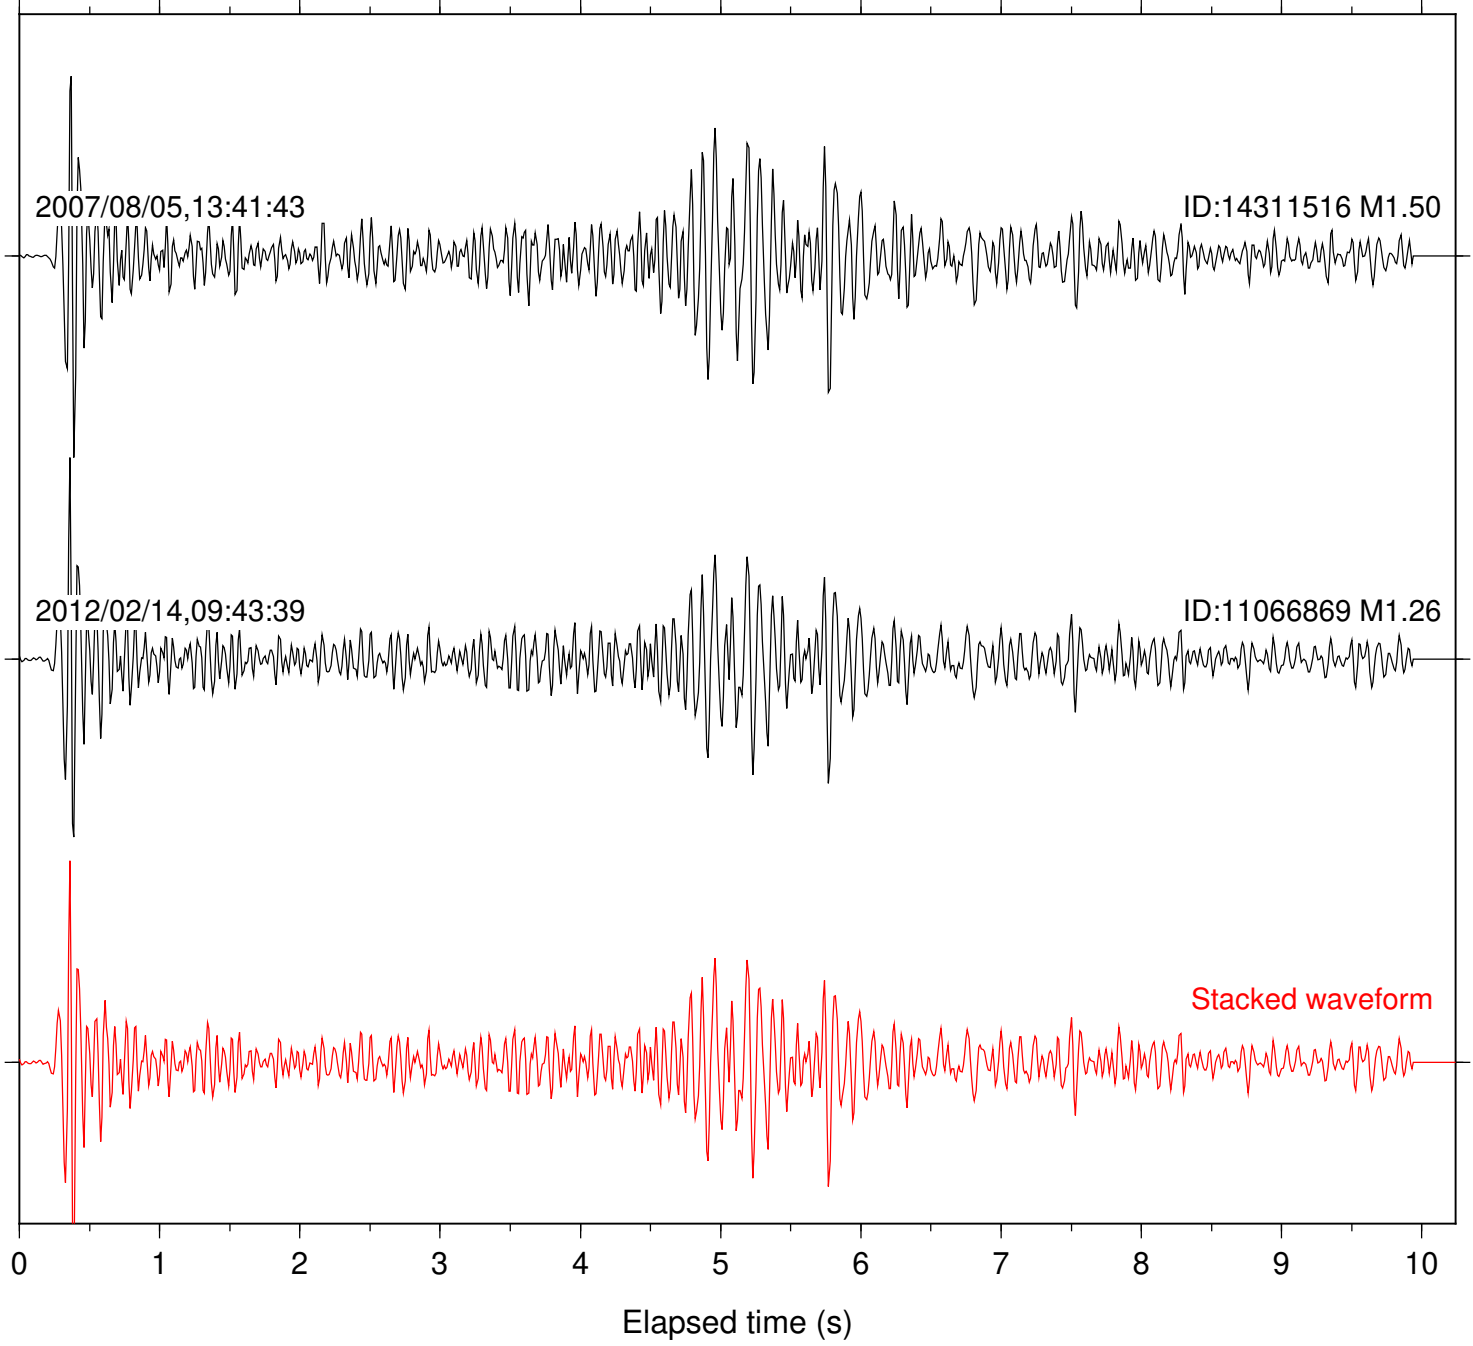

Station: B086 Com: EHZ

Focal depth: 16.32 km

Station: B087 Com: EHZ

Focal depth: 16.32 km

2007/08/05,13:41:43

ID:14311516 M1.50

2012/02/14,09:43:39

ID:11066869 M1.26

Stacked waveform

Station: B088 Com: EHZ

Focal depth: 16.32 km

Station: FRD Com: HHZ

Focal depth: 16.32 km

Station: KNW Com: HHZ

Focal depth: 16.32 km

2007/08/05,13:41:43

ID:14311516 M1.50

2012/02/14,09:43:39

ID:11066869 M1.26

Stacked waveform

0 1 2 3 4 5 6 7 8 9 10  
Elapsed time (s)

Station: SND Com: HHZ

Focal depth: 16.32 km