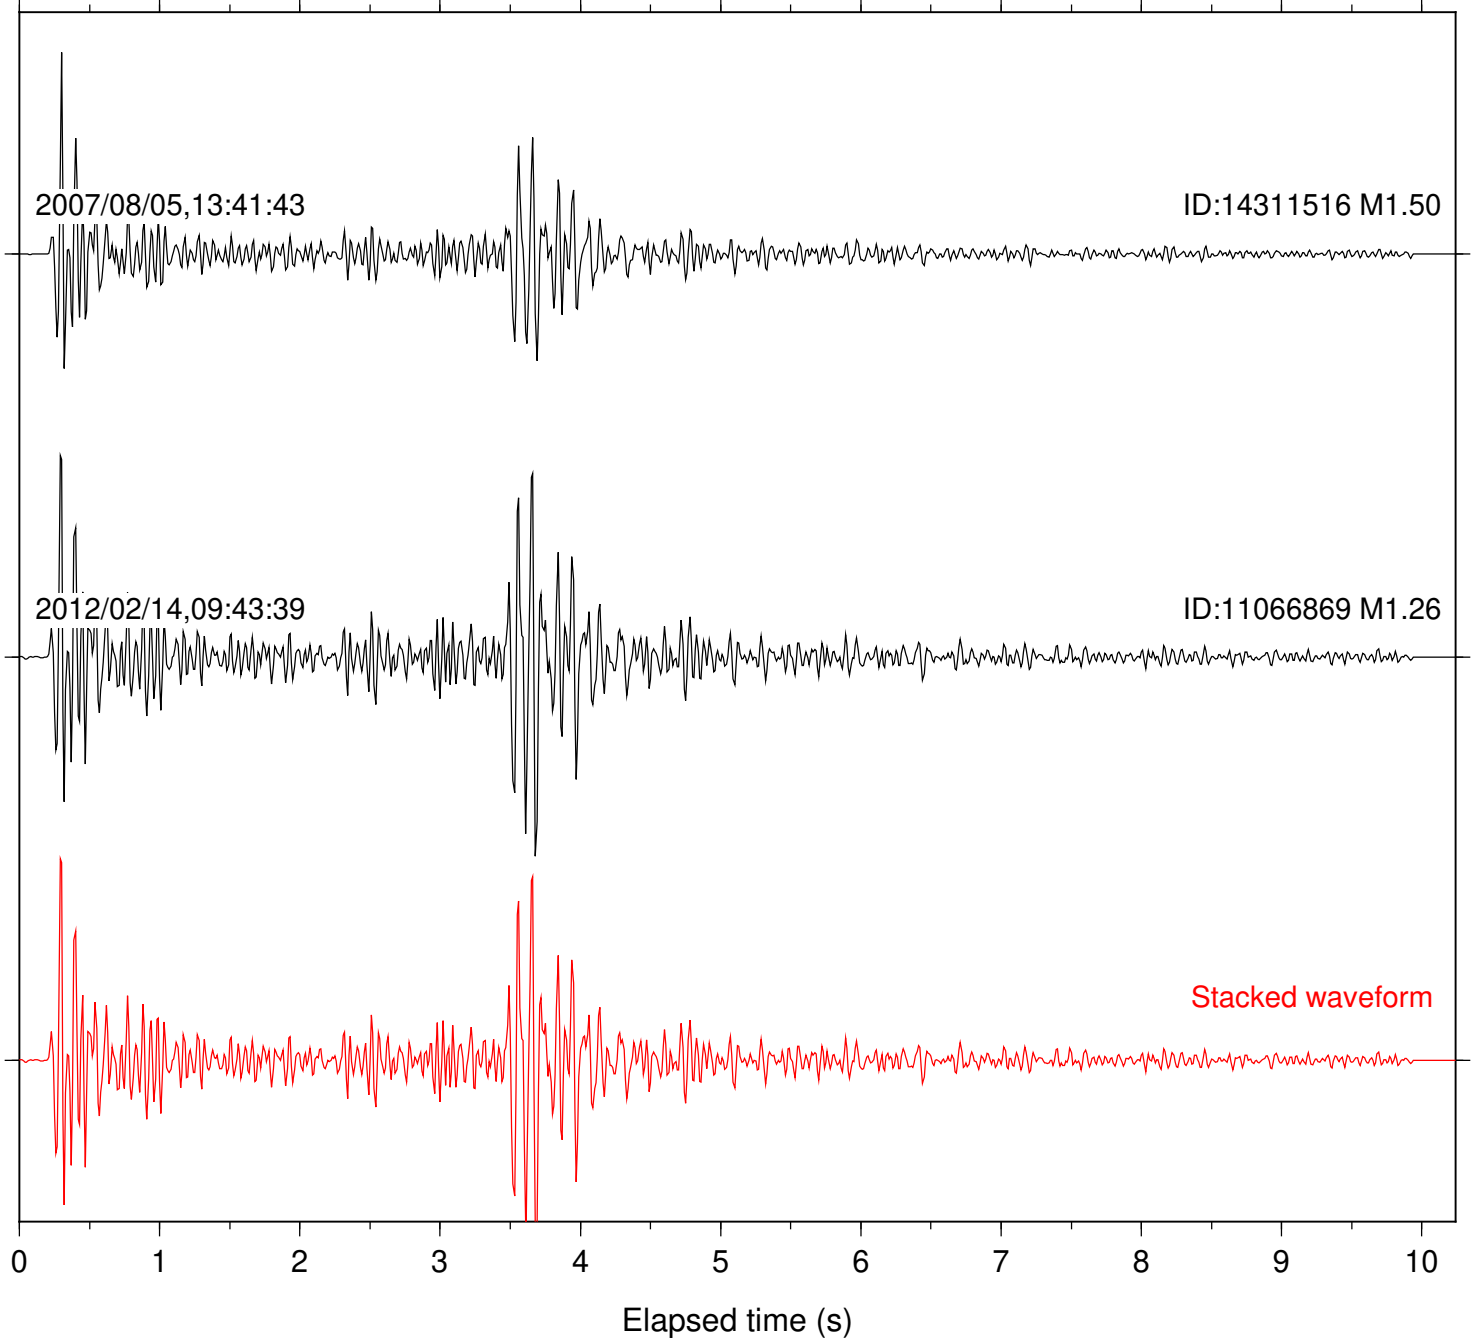

Station: B086 Com: EHZ

Focal depth: 16.32 km

Station: B087 Com: EHZ

Focal depth: 16.32 km

2007/08/05,13:41:43

ID:14311516 M1.50

2012/02/14,09:43:39

ID:11066869 M1.26

Stacked waveform

Station: B088 Com: EHZ

Focal depth: 16.32 km

Station: FRD Com: HHZ

Focal depth: 16.32 km

Station: KNW Com: HHZ

Focal depth: 16.32 km

2007/08/05,13:41:43

ID:14311516 M1.50

2012/02/14,09:43:39

ID:11066869 M1.26

Stacked waveform

0 1 2 3 4 5 6 7 8 9 10  
Elapsed time (s)

Station: SND Com: HHZ

Focal depth: 16.32 km