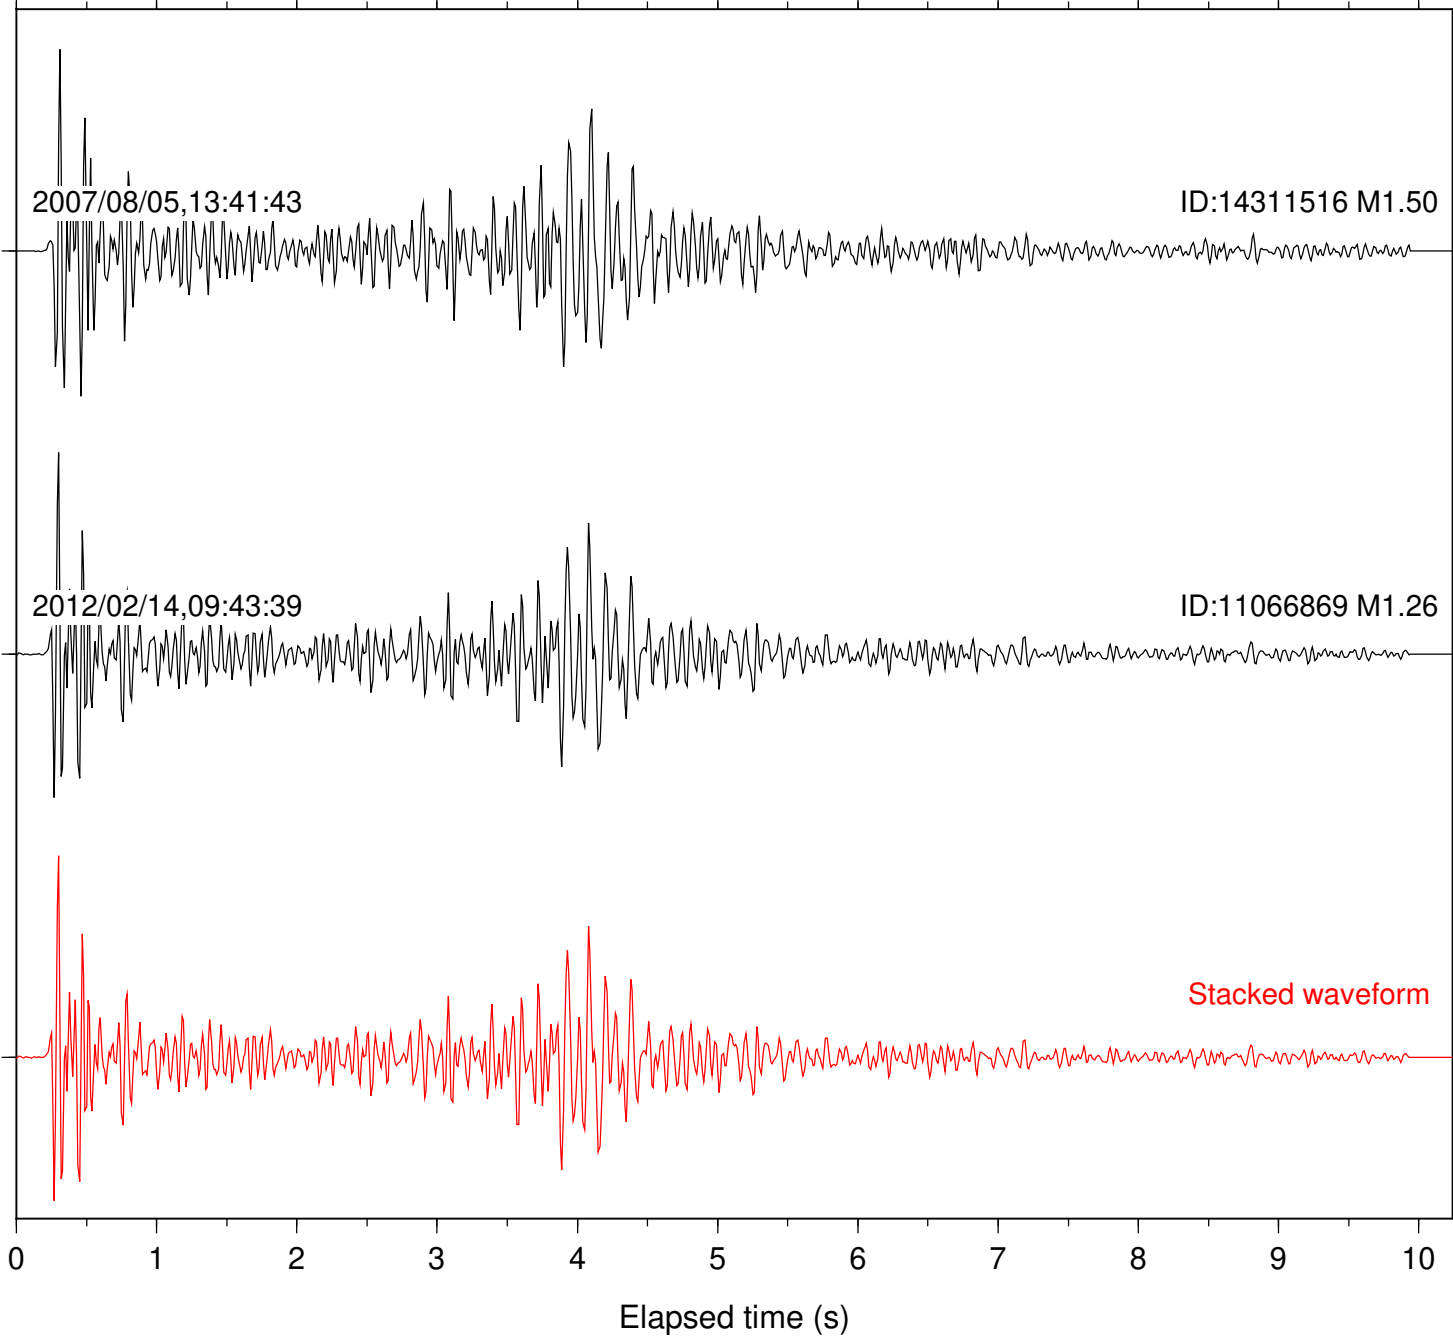

Station: B086 Com: EHZ

Focal depth: 16.32 km

Station: B087 Com: EHZ

Focal depth: 16.32 km

2007/08/05,13:41:43

ID:14311516 M1.50

2012/02/14,09:43:39

ID:11066869 M1.26

Stacked waveform

Station: B088 Com: EHZ

Focal depth: 16.32 km

Station: FRD Com: HHZ

Focal depth: 16.32 km

Station: KNW Com: HHZ

Focal depth: 16.32 km

2007/08/05,13:41:43

ID:14311516 M1.50

2012/02/14,09:43:39

ID:11066869 M1.26

Stacked waveform

0 1 2 3 4 5 6 7 8 9 10  
Elapsed time (s)

Station: SND Com: HHZ

Focal depth: 16.32 km