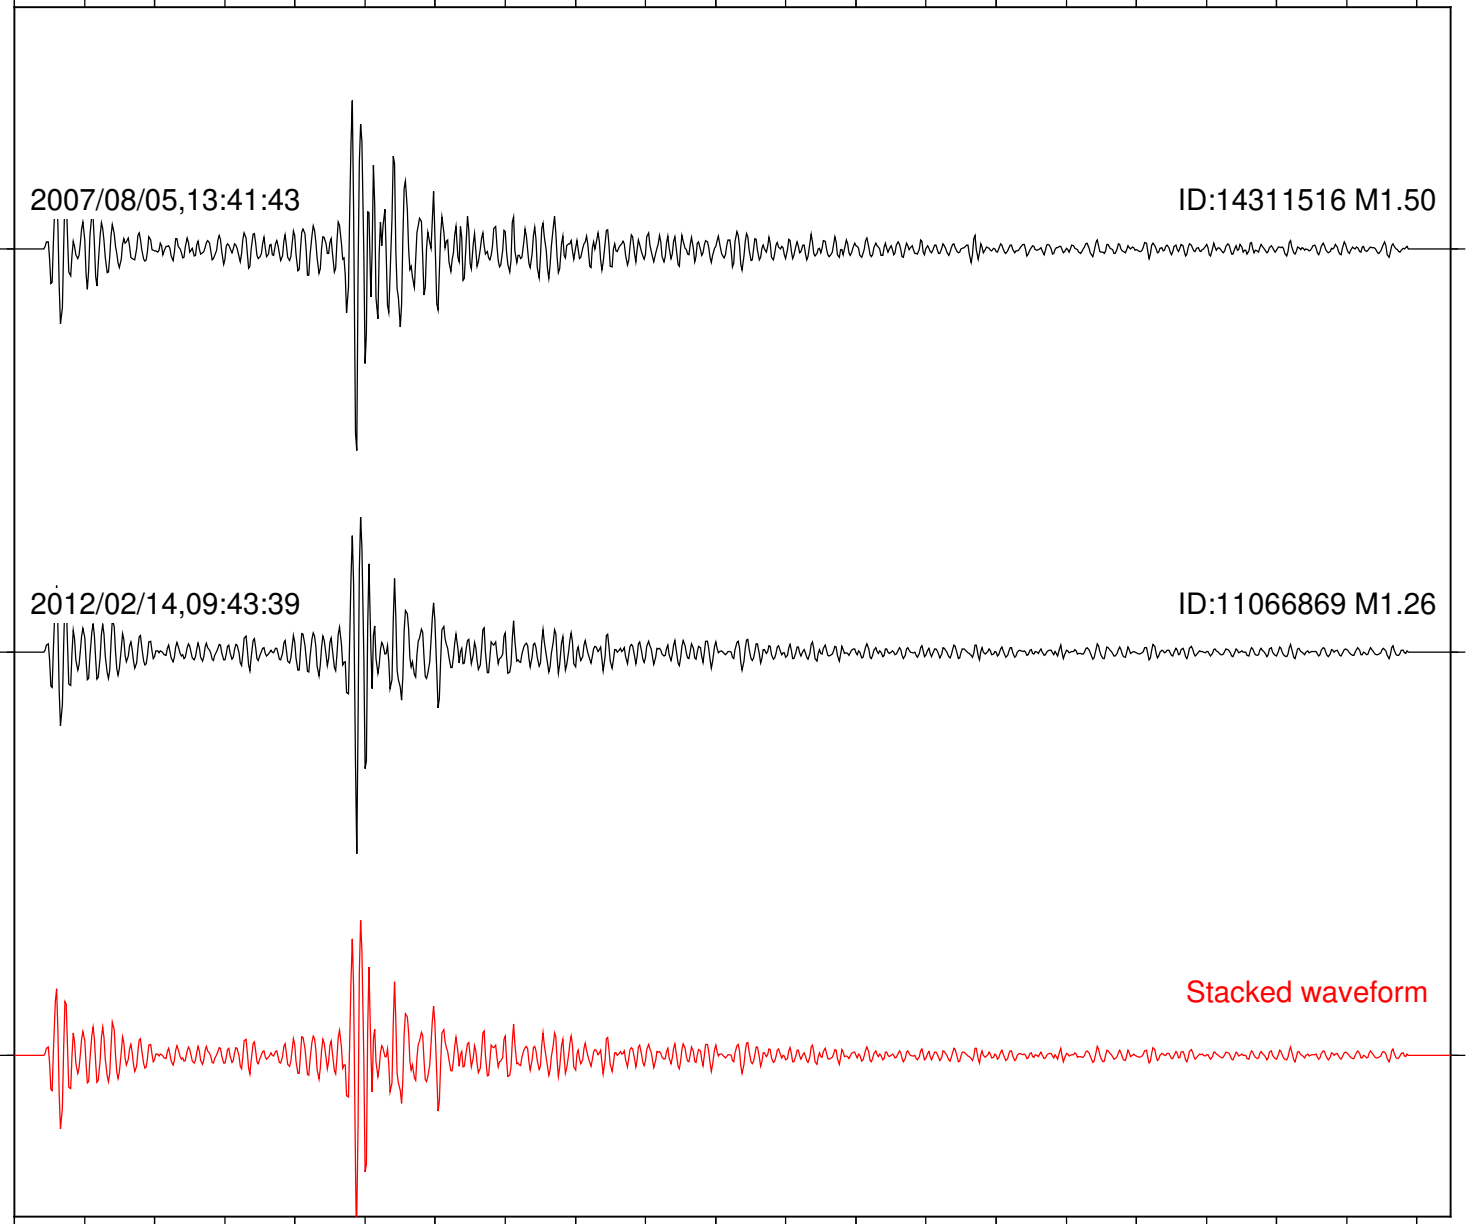

Station: B086 Com: EHZ

Focal depth: 16.32 km

Station: B087 Com: EHZ

Focal depth: 16.32 km

2007/08/05,13:41:43

ID:14311516 M1.50

2012/02/14,09:43:39

ID:11066869 M1.26

Stacked waveform

Station: B088 Com: EHZ

Focal depth: 16.32 km

Station: FRD Com: HHZ

Focal depth: 16.32 km

Station: KNW Com: HHZ

Focal depth: 16.32 km

2007/08/05,13:41:43

ID:14311516 M1.50

2012/02/14,09:43:39

ID:11066869 M1.26

Stacked waveform

0 1 2 3 4 5 6 7 8 9 10  
Elapsed time (s)

Station: SND Com: HHZ

Focal depth: 16.32 km