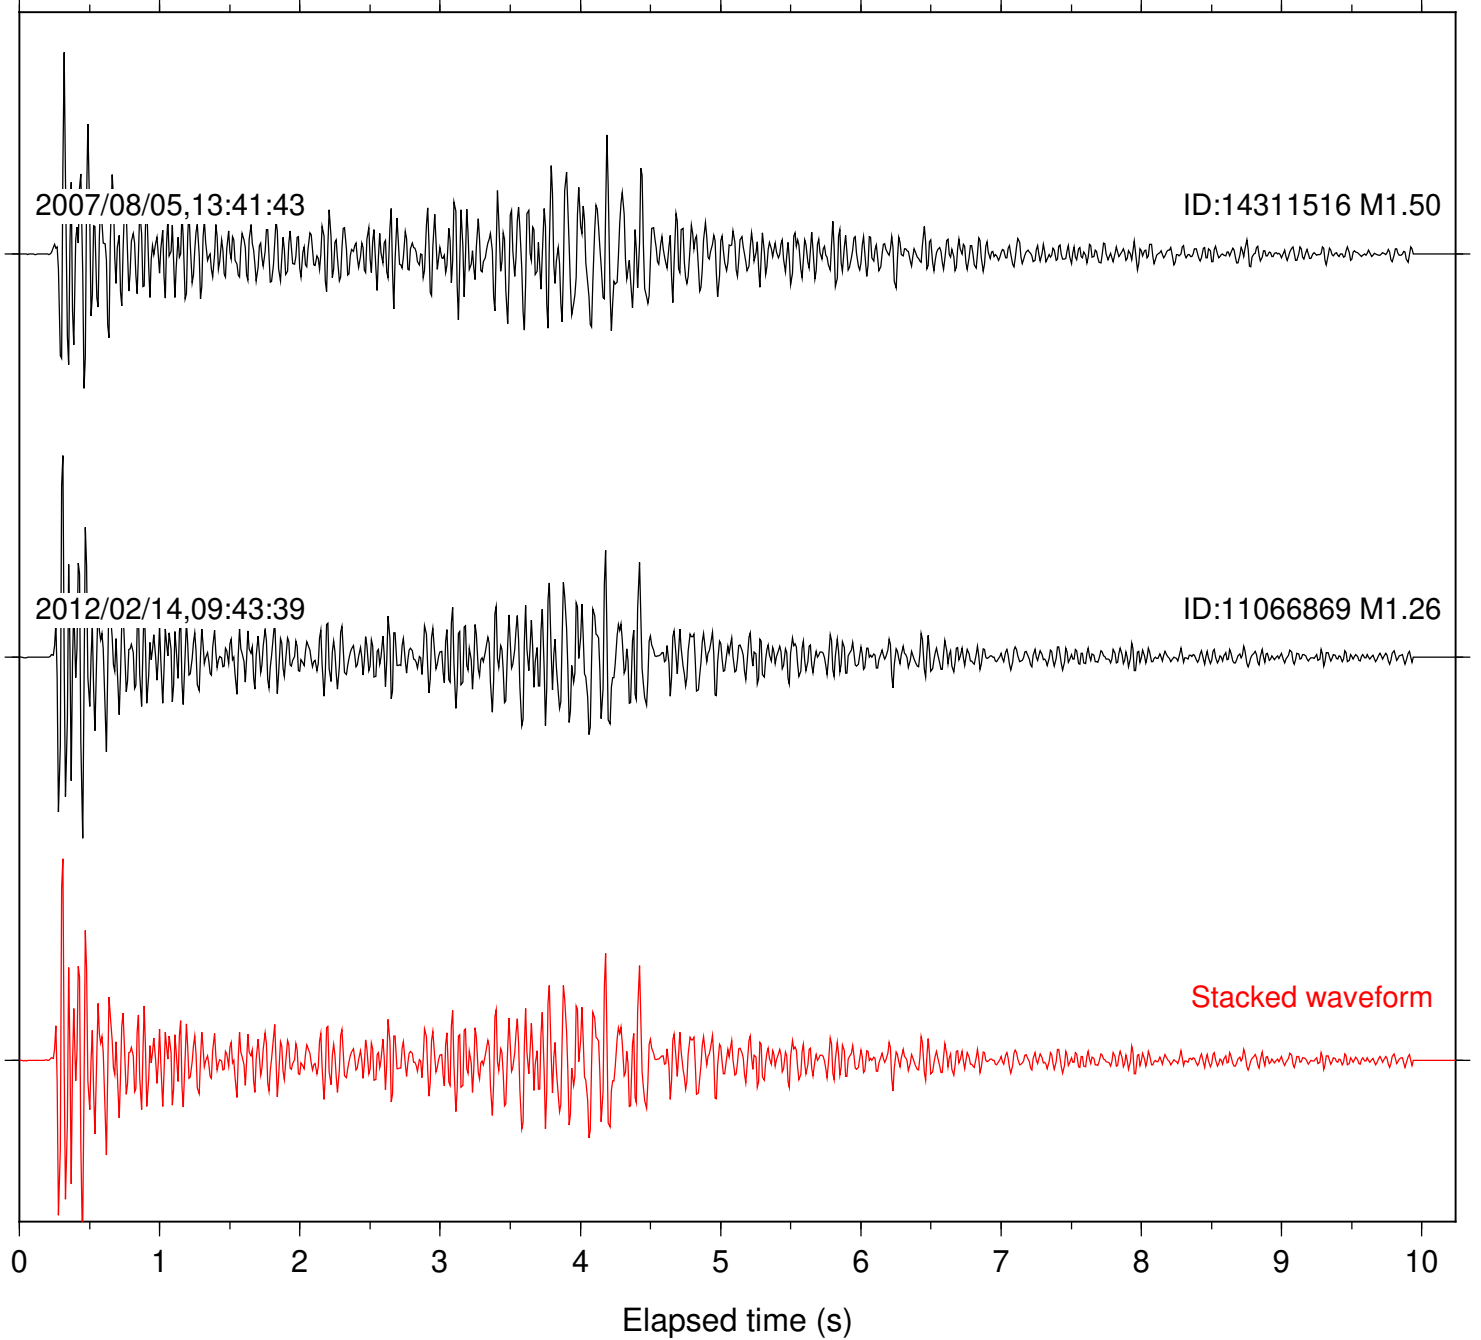

Station: B086 Com: EHZ

Focal depth: 16.32 km

Station: B087 Com: EHZ

Focal depth: 16.32 km

2007/08/05,13:41:43

ID:14311516 M1.50

2012/02/14,09:43:39

ID:11066869 M1.26

Stacked waveform

Station: B088 Com: EHZ

Focal depth: 16.32 km

Station: FRD Com: HHZ

Focal depth: 16.32 km

Station: KNW Com: HHZ

Focal depth: 16.32 km

2007/08/05,13:41:43

ID:14311516 M1.50

2012/02/14,09:43:39

ID:11066869 M1.26

Stacked waveform

0 1 2 3 4 5 6 7 8 9 10  
Elapsed time (s)

Station: SND Com: HHZ

Focal depth: 16.32 km