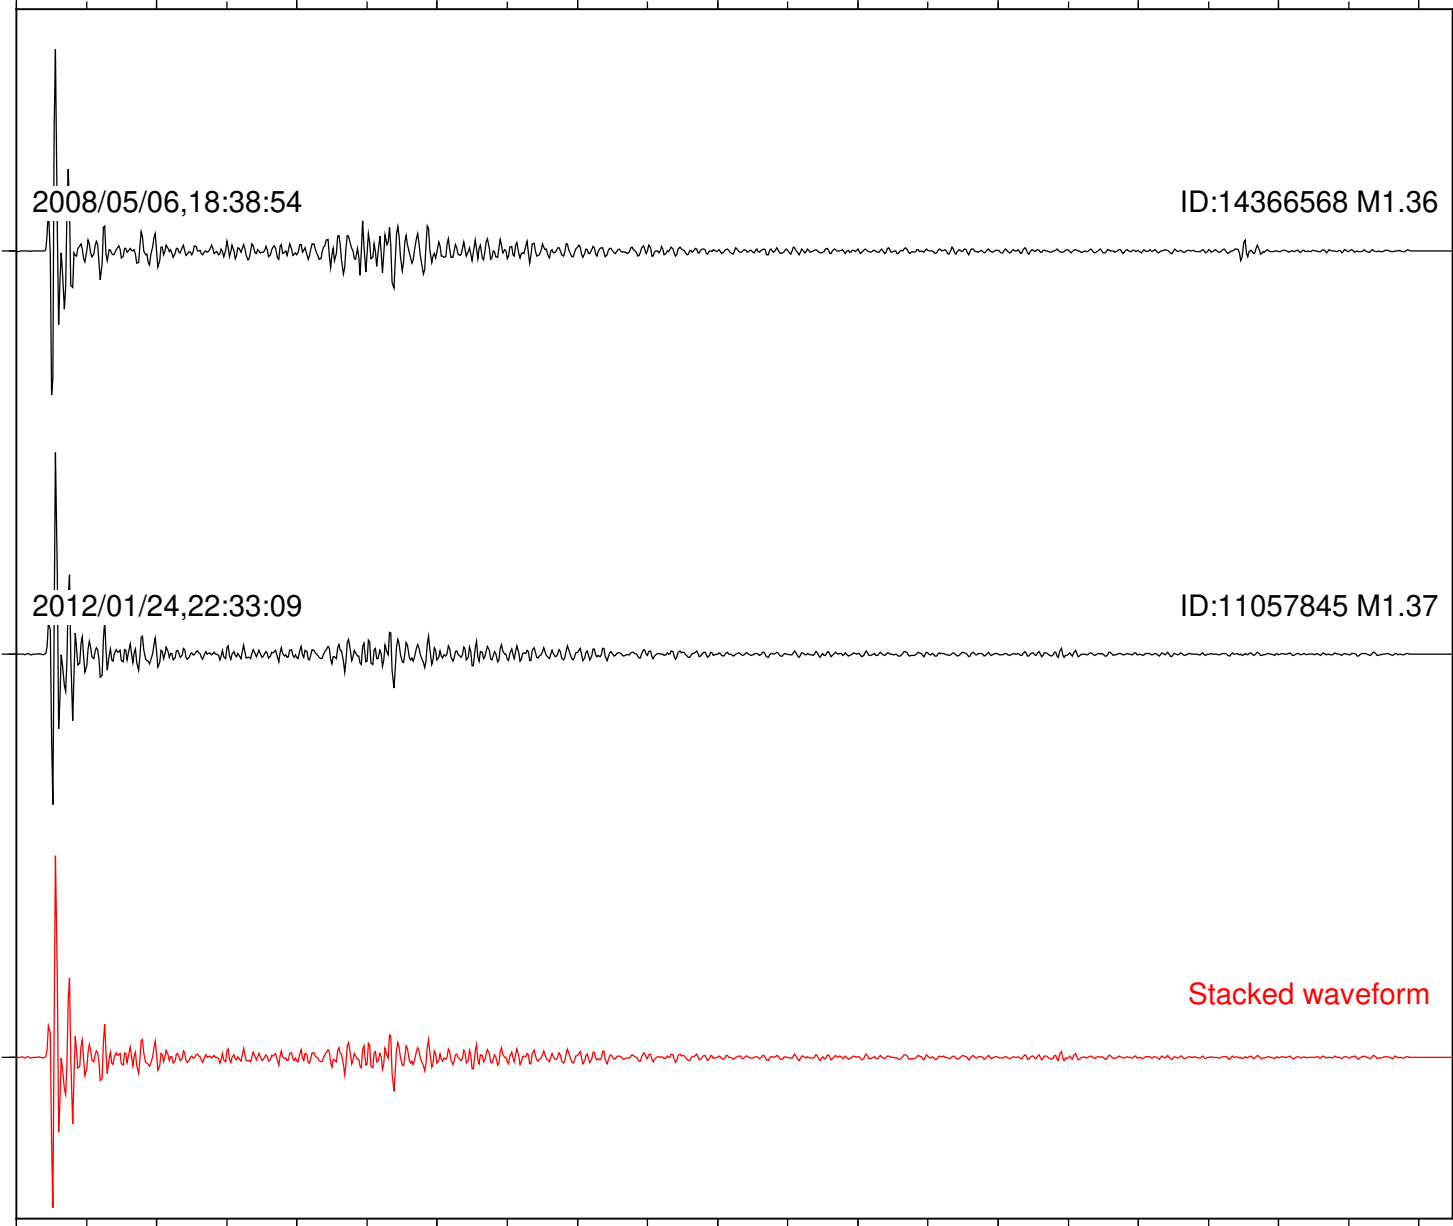

Station: B081 Com: EHZ

Focal depth: 14.56 km

2008/05/06,18:38:54

ID:14366568 M1.36

2012/01/24,22:33:09

ID:11057845 M1.37

Stacked waveform

0 1 2 3 4 5 6 7 8 9 10
Elapsed time (s)

Station: B082 Com: EHZ

Focal depth: 14.56 km

2008/05/06,18:38:54

ID:14366568 M1.36

2012/01/24,22:33:09

ID:11057845 M1.37

Stacked waveform

0 1 2 3 4 5 6 7 8 9 10
Elapsed time (s)

Station: B087 Com: EHZ

Focal depth: 14.56 km