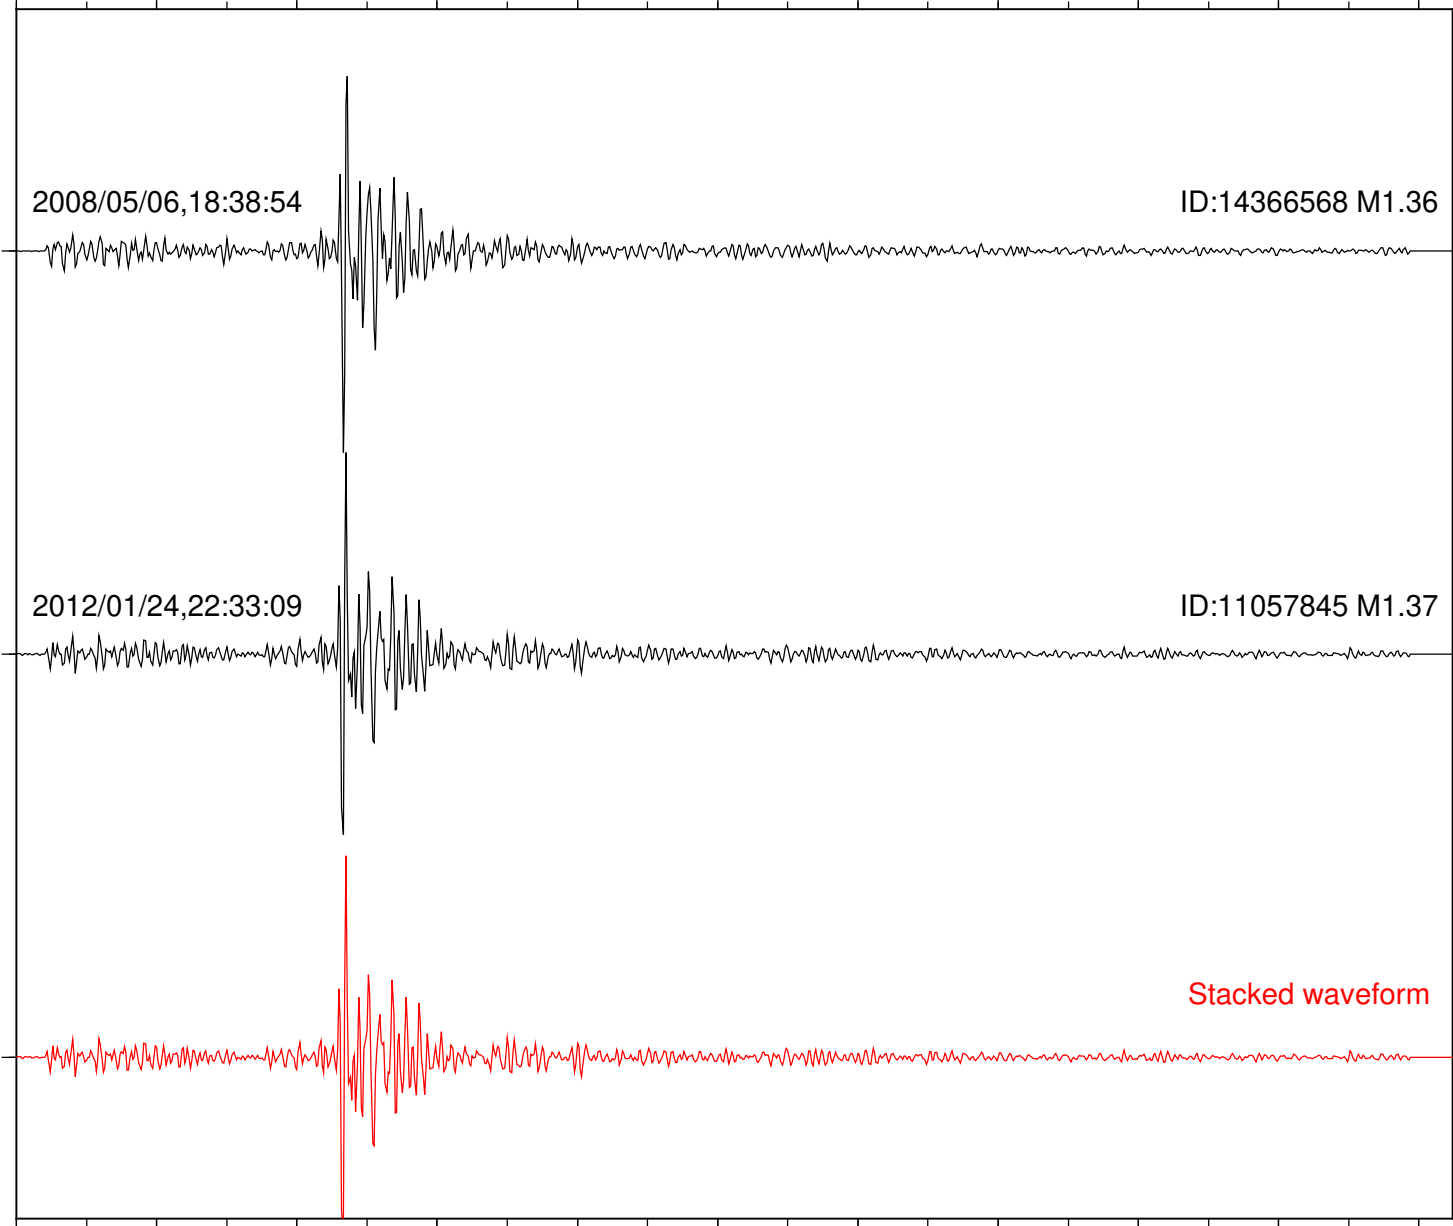

Station: B081 Com: EHZ

Focal depth: 14.56 km

2008/05/06,18:38:54

ID:14366568 M1.36

2012/01/24,22:33:09

ID:11057845 M1.37

Stacked waveform

0 1 2 3 4 5 6 7 8 9 10
Elapsed time (s)

Station: B082 Com: EHZ

Focal depth: 14.56 km

2008/05/06,18:38:54

ID:14366568 M1.36

2012/01/24,22:33:09

ID:11057845 M1.37

Stacked waveform

0 1 2 3 4 5 6 7 8 9 10
Elapsed time (s)

Station: B087 Com: EHZ

Focal depth: 14.56 km