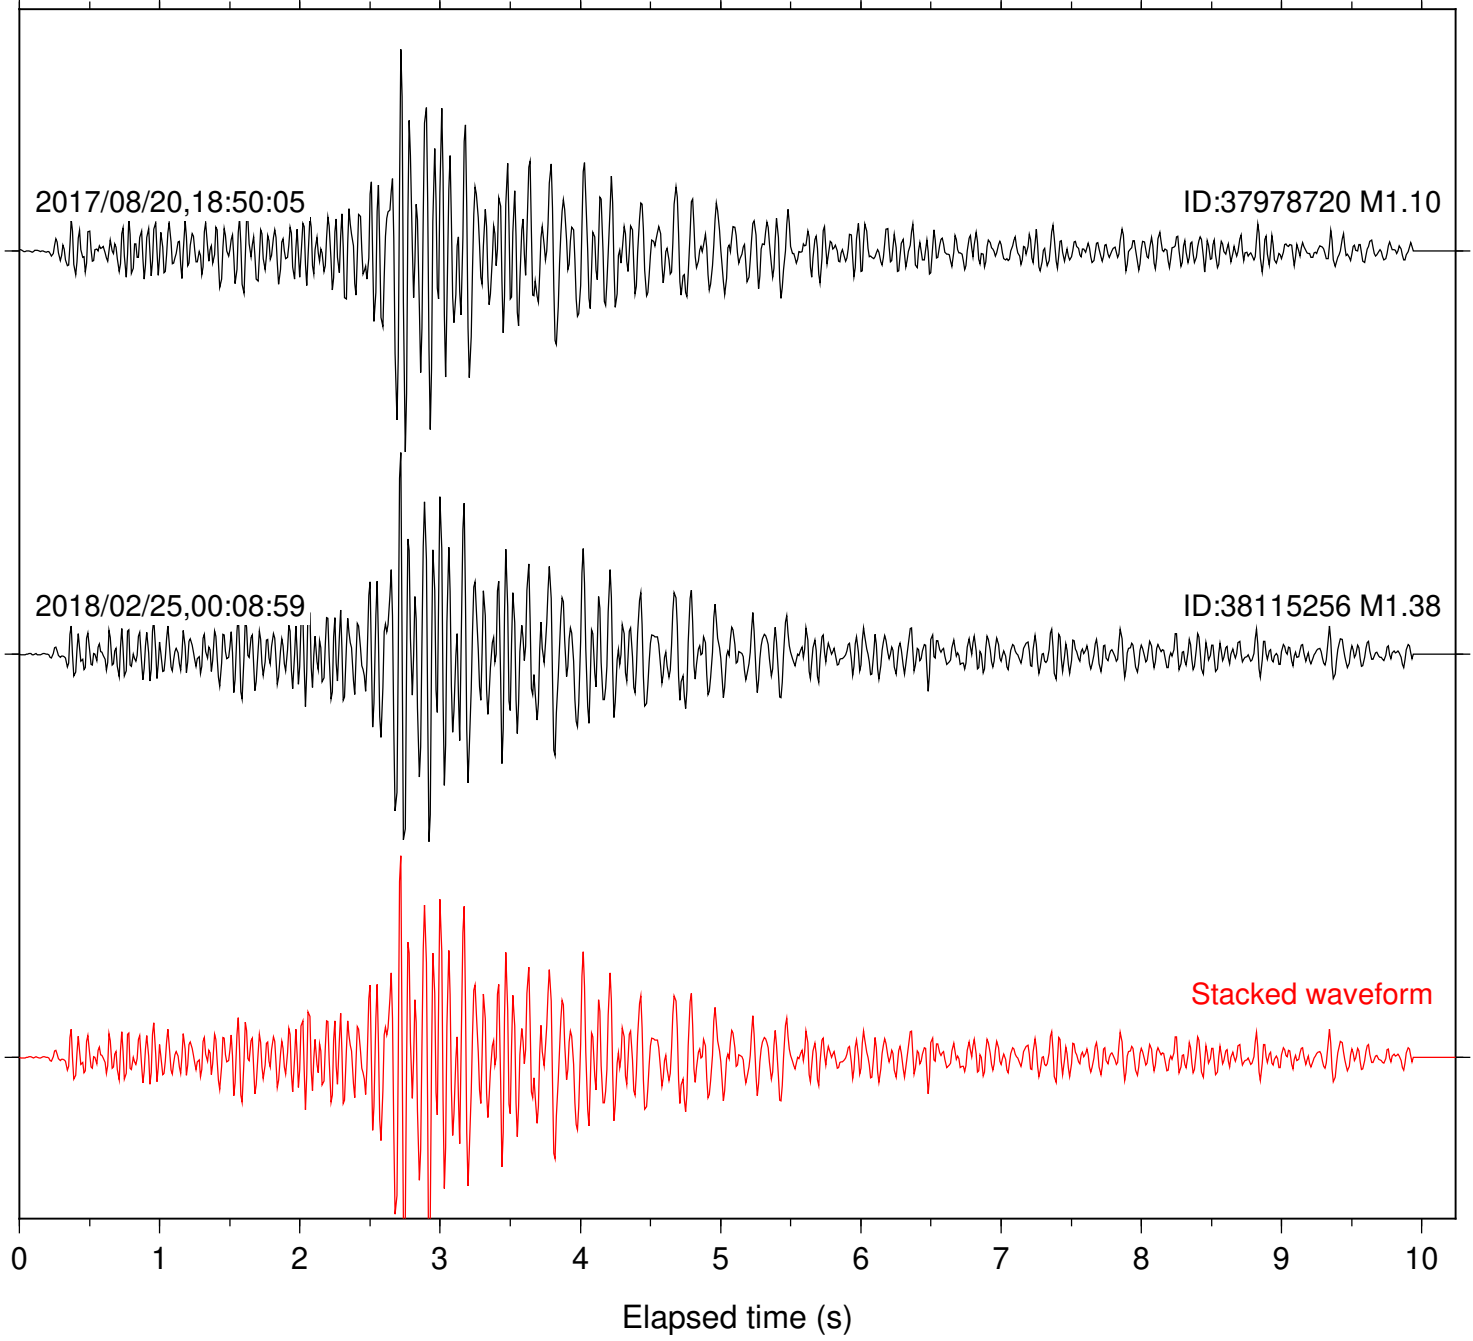

Station: B082 Com: EHZ

Focal depth: 5.23 km

Station: B084 Com: EHZ

Focal depth: 5.23 km

2017/08/20,18:50:05

ID:37978720 M1.10

2018/02/25,00:08:59

ID:38115256 M1.38

Stacked waveform

0 1 2 3 4 5 6 7 8 9 10
Elapsed time (s)

Station: B946 Com: EHZ

Focal depth: 5.23 km

Station: CSH Com: HHZ

Focal depth: 5.23 km

Station: FRD Com: HHZ

Focal depth: 5.23 km

Station: RDM Com: HHZ

Focal depth: 5.23 km

Station: SND Com: HHZ

Focal depth: 5.23 km