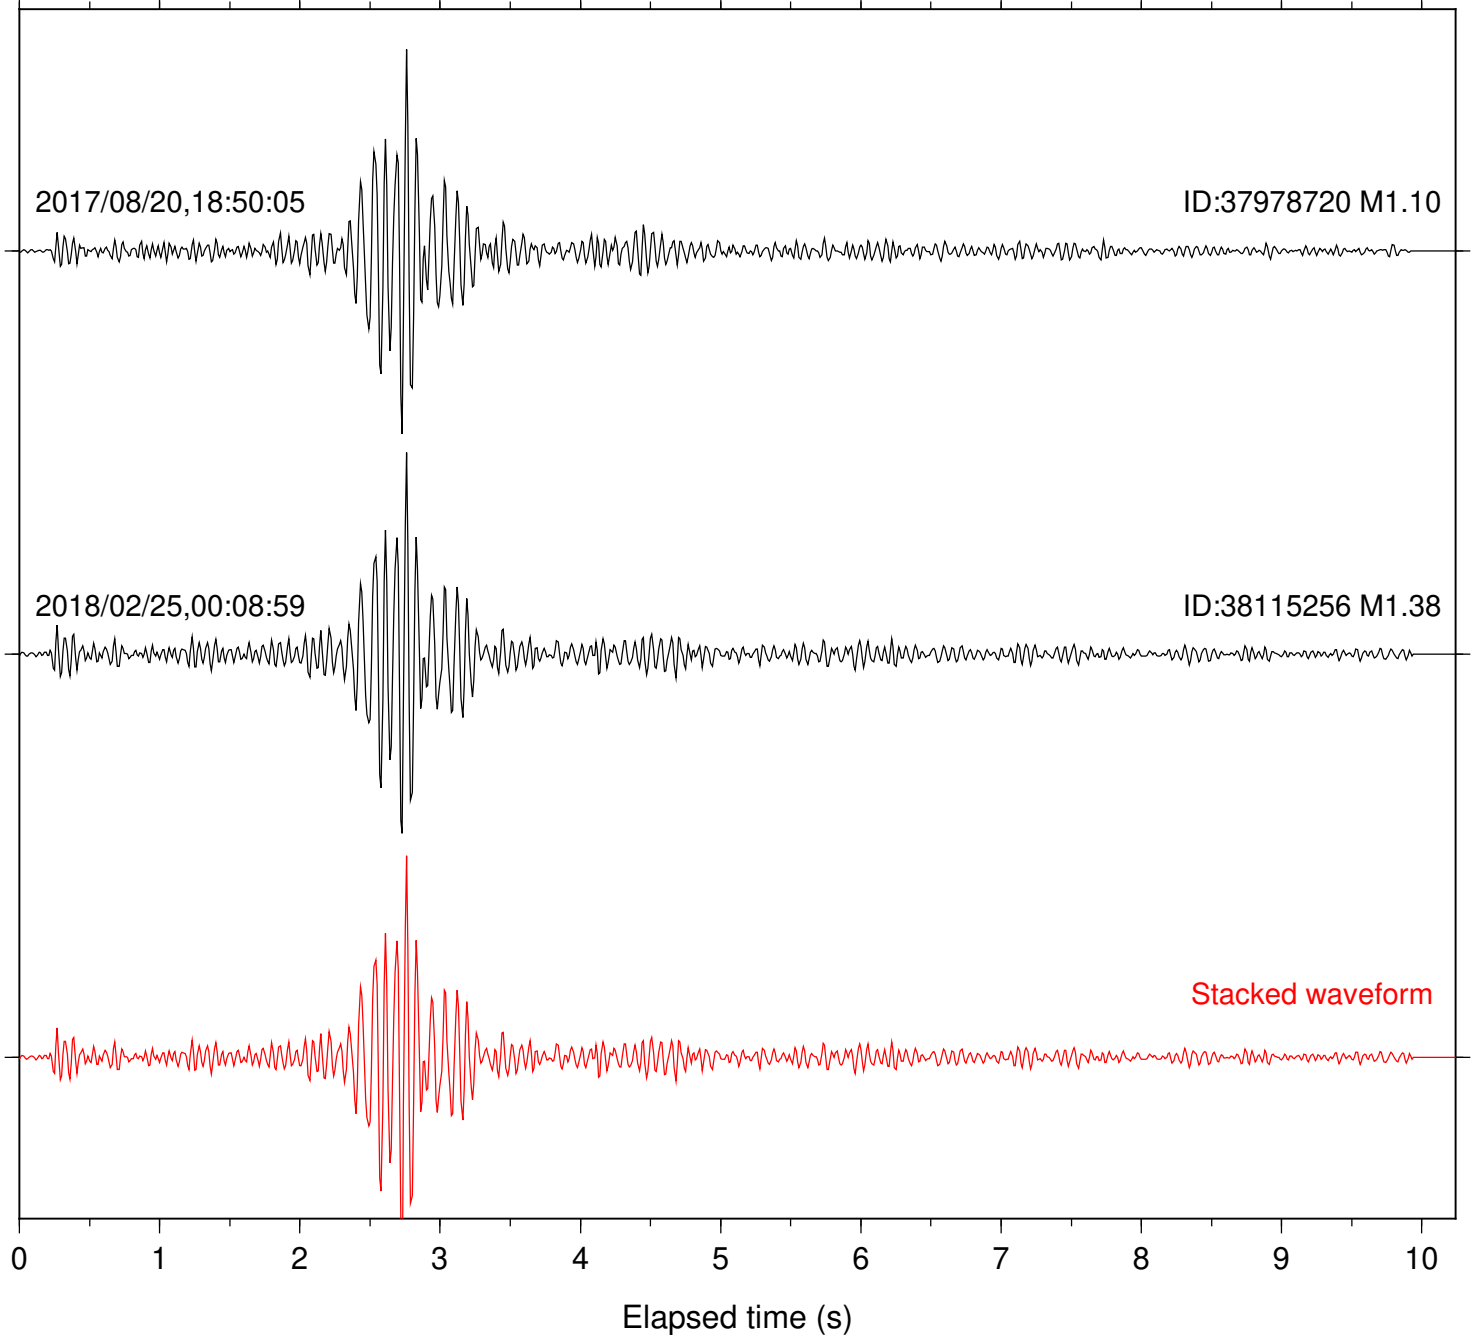

Station: B082 Com: EHZ

Focal depth: 5.23 km

Station: B084 Com: EHZ

Focal depth: 5.23 km

2017/08/20,18:50:05

ID:37978720 M1.10

2018/02/25,00:08:59

ID:38115256 M1.38

Stacked waveform

0 1 2 3 4 5 6 7 8 9 10
Elapsed time (s)

Station: B946 Com: EHZ

Focal depth: 5.23 km

Station: CSH Com: HHZ

Focal depth: 5.23 km

Station: FRD Com: HHZ

Focal depth: 5.23 km

Station: RDM Com: HHZ

Focal depth: 5.23 km

Station: SND Com: HHZ

Focal depth: 5.23 km