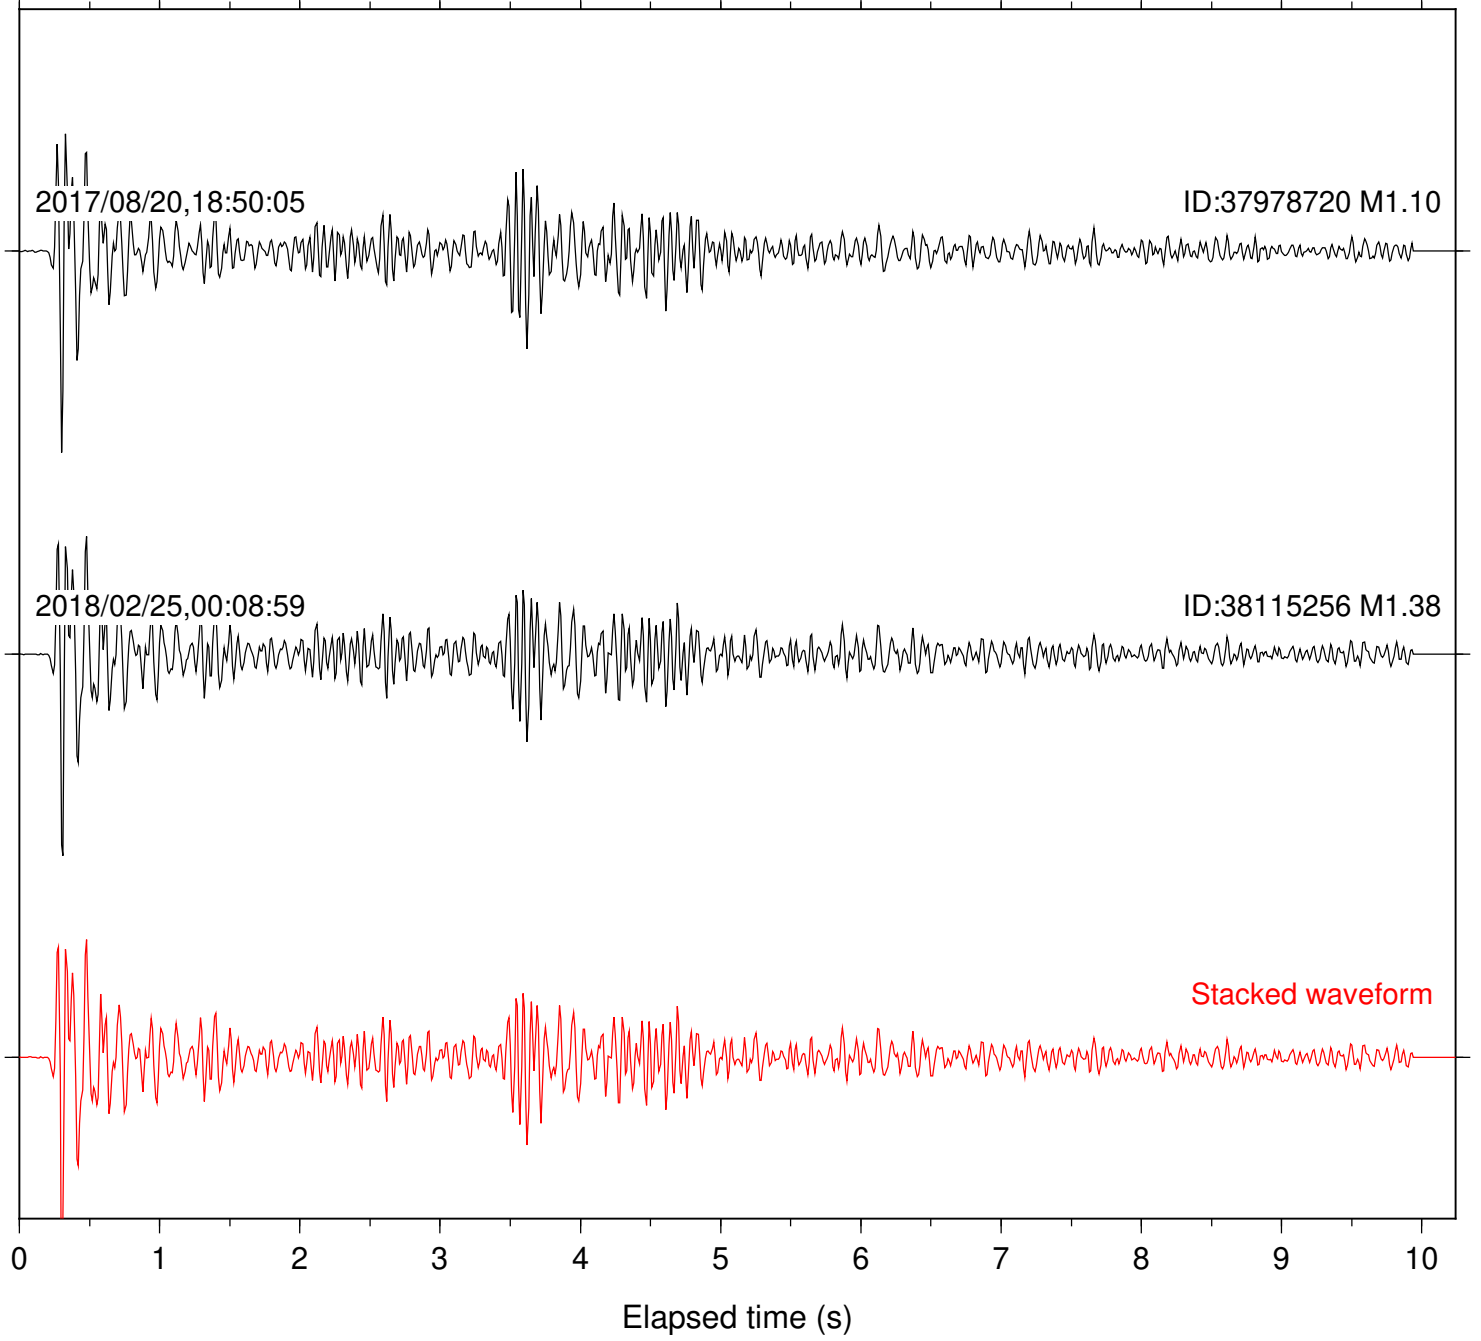

Station: B082 Com: EHZ

Focal depth: 5.23 km

Station: B084 Com: EHZ

Focal depth: 5.23 km

2017/08/20,18:50:05

ID:37978720 M1.10

2018/02/25,00:08:59

ID:38115256 M1.38

Stacked waveform

0 1 2 3 4 5 6 7 8 9 10
Elapsed time (s)

Station: B946 Com: EHZ

Focal depth: 5.23 km

Station: CSH Com: HHZ

Focal depth: 5.23 km

Station: FRD Com: HHZ

Focal depth: 5.23 km

Station: RDM Com: HHZ

Focal depth: 5.23 km

Station: SND Com: HHZ

Focal depth: 5.23 km