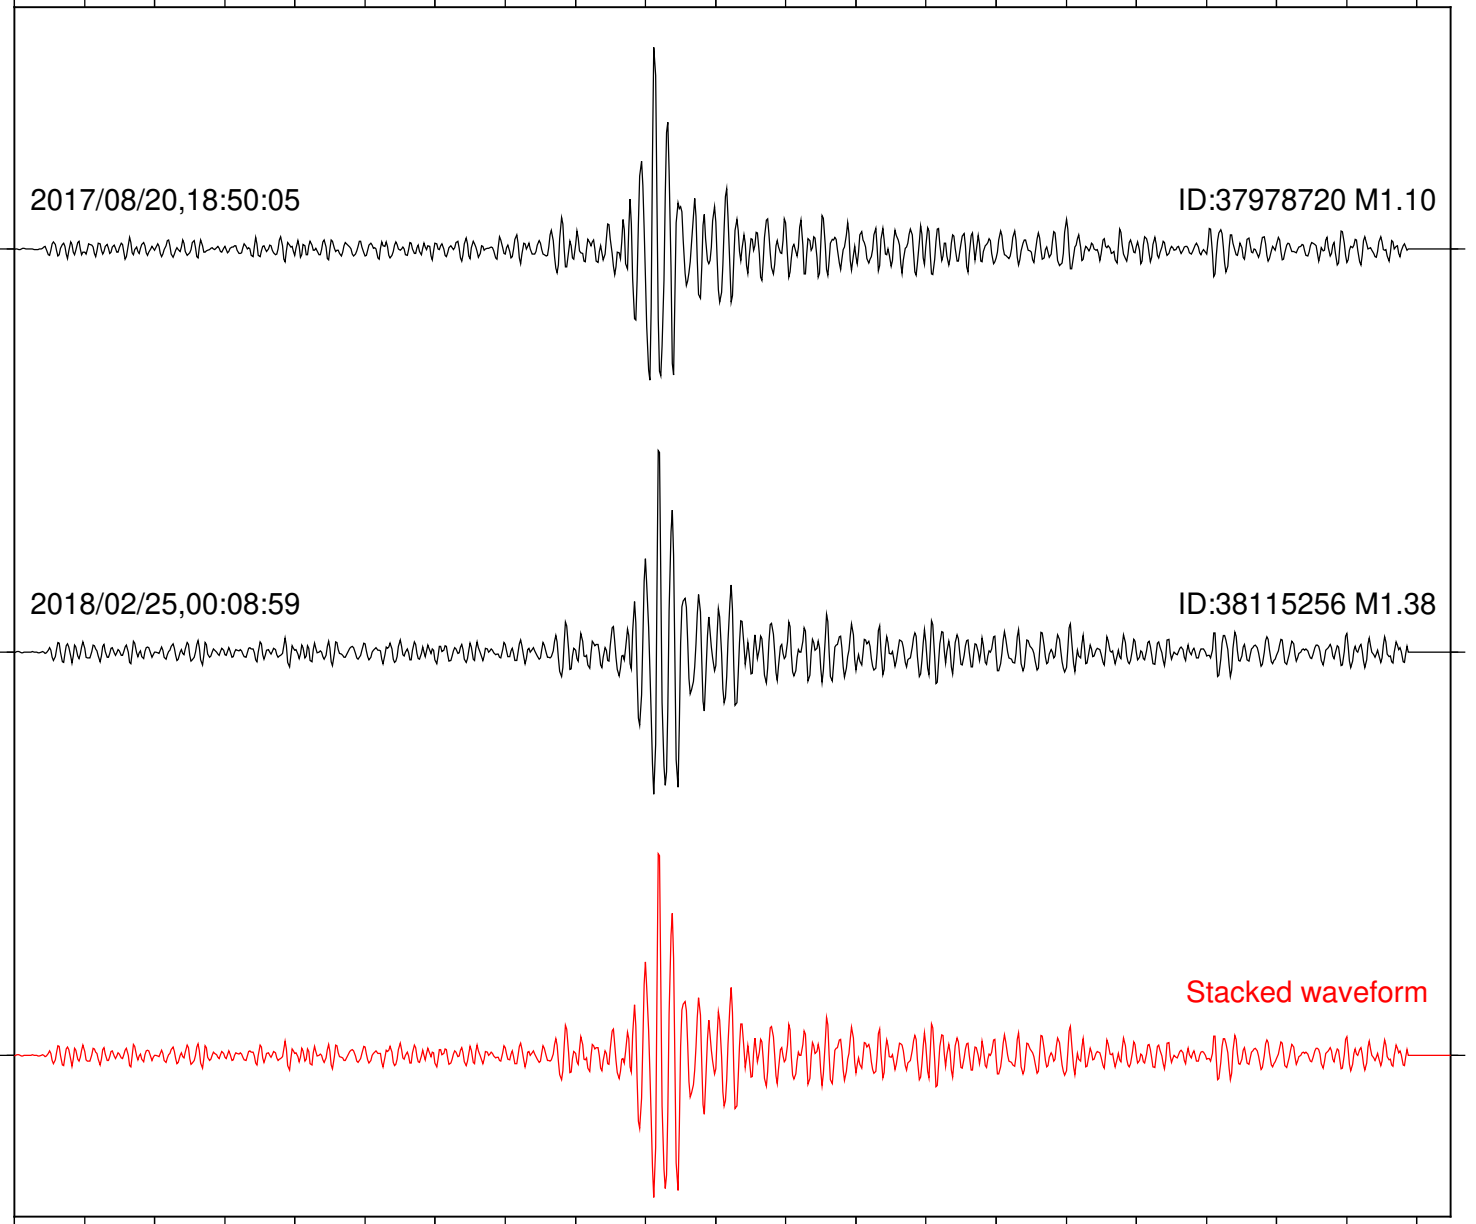

Station: B082 Com: EHZ

Focal depth: 5.23 km

Station: B084 Com: EHZ

Focal depth: 5.23 km

2017/08/20,18:50:05

ID:37978720 M1.10

2018/02/25,00:08:59

ID:38115256 M1.38

Stacked waveform

0 1 2 3 4 5 6 7 8 9 10
Elapsed time (s)

Station: B946 Com: EHZ

Focal depth: 5.23 km

Station: CSH Com: HHZ

Focal depth: 5.23 km

Station: FRD Com: HHZ

Focal depth: 5.23 km

Station: RDM Com: HHZ

Focal depth: 5.23 km

Station: SND Com: HHZ

Focal depth: 5.23 km