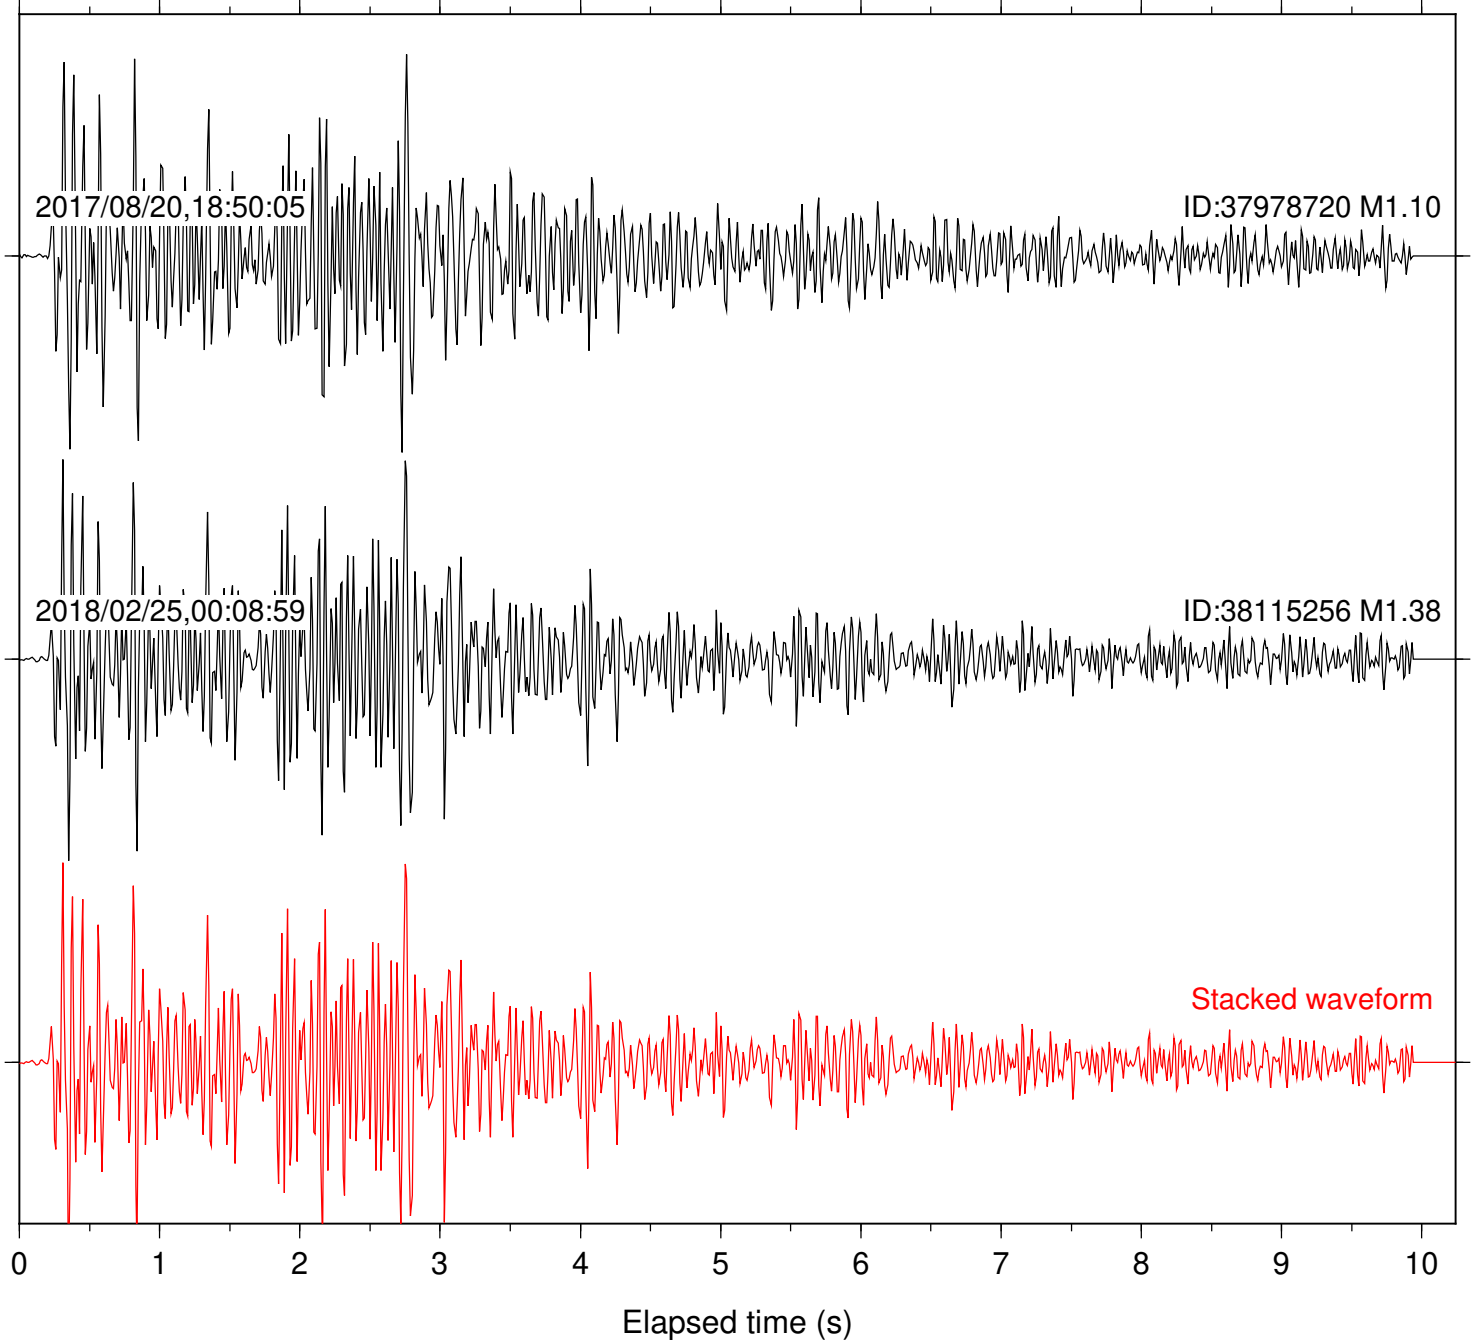

Station: B082 Com: EHZ

Focal depth: 5.23 km

Station: B084 Com: EHZ

Focal depth: 5.23 km

2017/08/20,18:50:05

ID:37978720 M1.10

2018/02/25,00:08:59

ID:38115256 M1.38

Stacked waveform

0 1 2 3 4 5 6 7 8 9 10
Elapsed time (s)

Station: B946 Com: EHZ

Focal depth: 5.23 km

Station: CSH Com: HHZ

Focal depth: 5.23 km

Station: FRD Com: HHZ

Focal depth: 5.23 km

Station: RDM Com: HHZ

Focal depth: 5.23 km

Station: SND Com: HHZ

Focal depth: 5.23 km