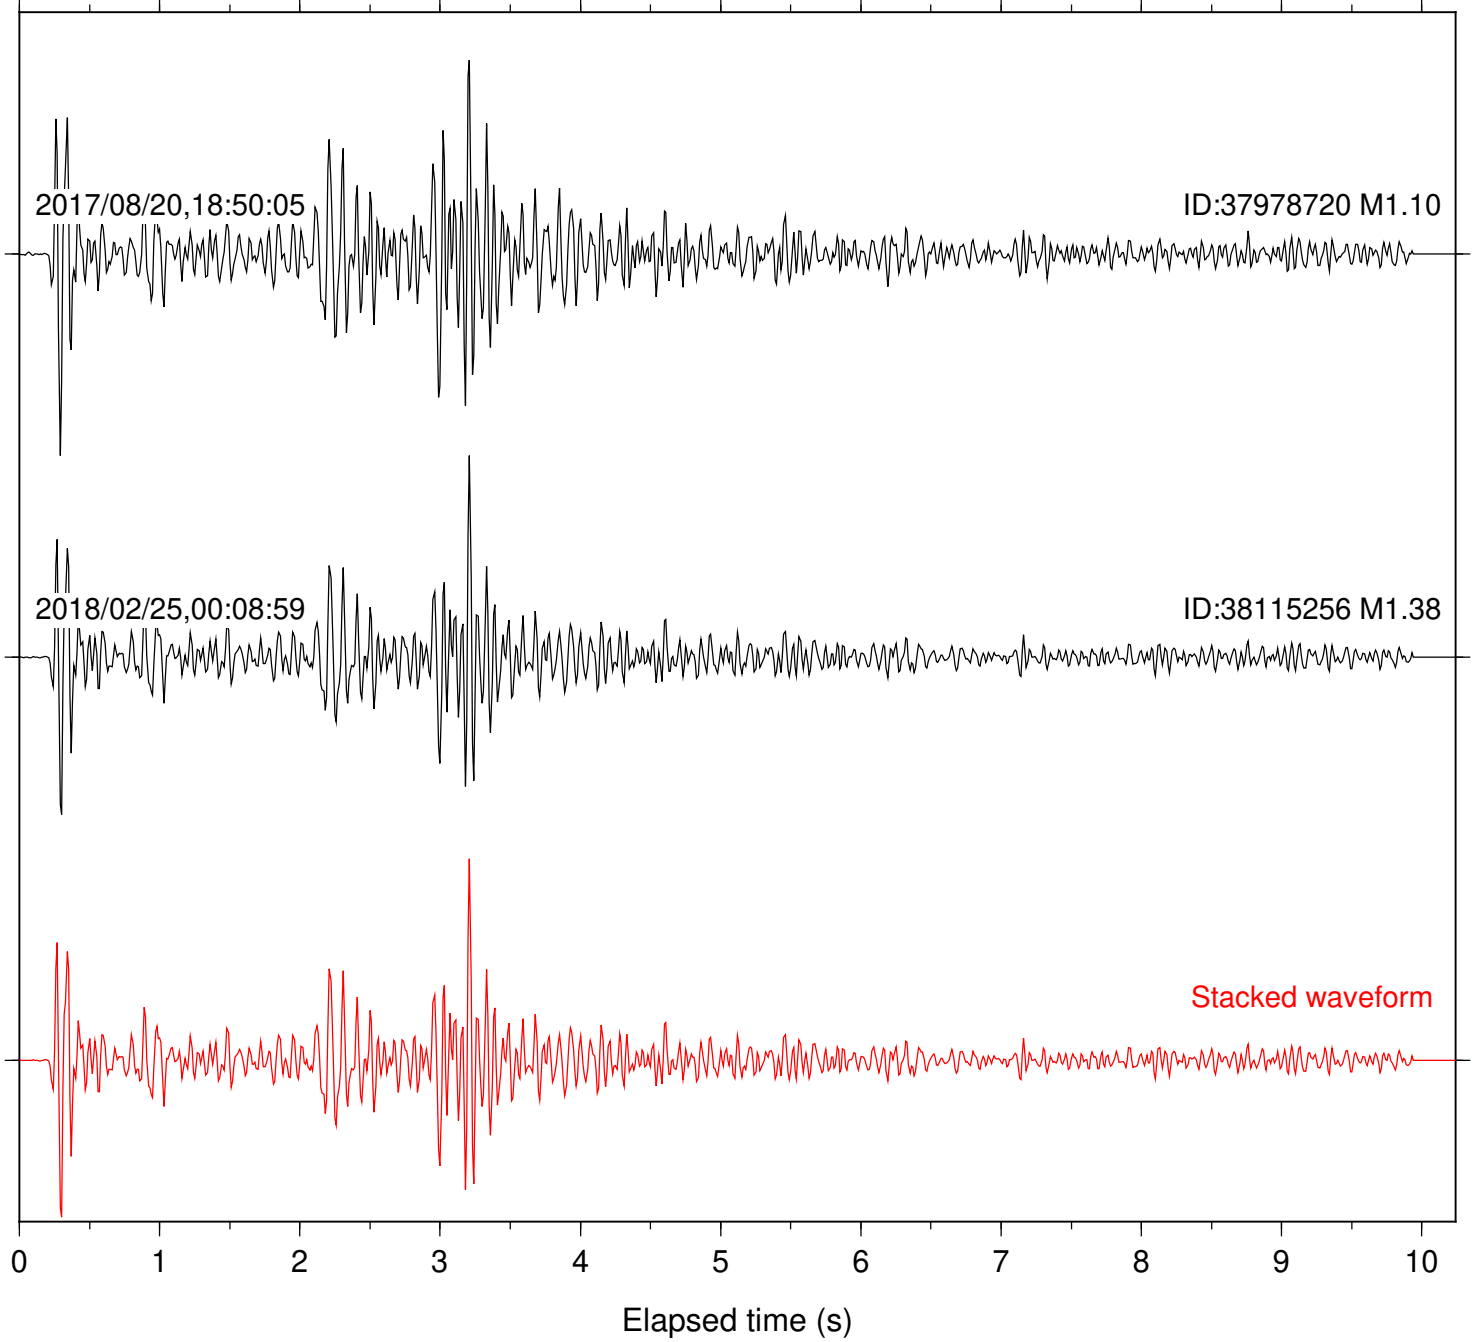

Station: B082 Com: EHZ

Focal depth: 5.23 km

Station: B084 Com: EHZ

Focal depth: 5.23 km

2017/08/20,18:50:05

ID:37978720 M1.10

2018/02/25,00:08:59

ID:38115256 M1.38

Stacked waveform

0 1 2 3 4 5 6 7 8 9 10
Elapsed time (s)

Station: B946 Com: EHZ

Focal depth: 5.23 km

Station: CSH Com: HHZ

Focal depth: 5.23 km

Station: FRD Com: HHZ

Focal depth: 5.23 km

Station: RDM Com: HHZ

Focal depth: 5.23 km

Station: SND Com: HHZ

Focal depth: 5.23 km