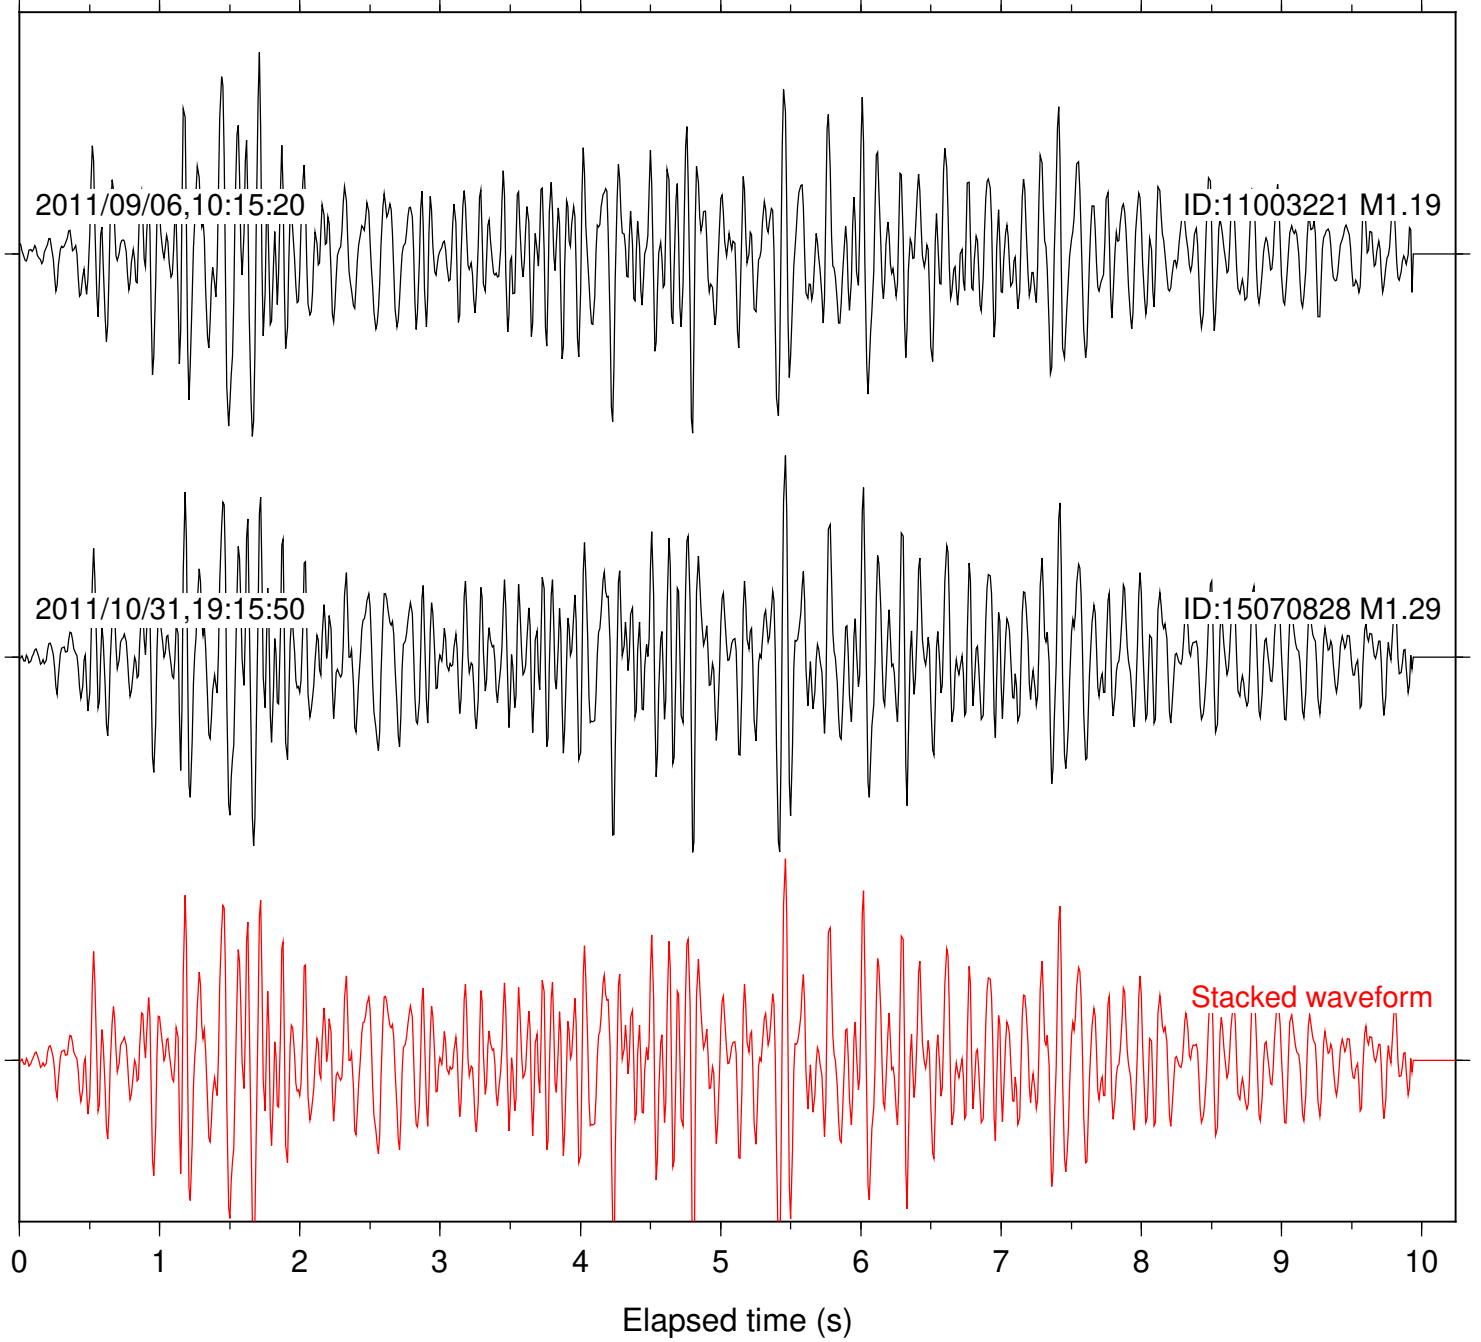

Station: CRR Com: EHZ

Focal depth: 8.89 km

Station: JEM Com: HHZ

Focal depth: 8.91 km

Station: MONP2 Com: HHZ

Focal depth: 8.91 km

2011/09/06,10:15:20

ID:11003221 M1.19

2011/10/31,19:15:50

ID:15070828 M1.29

2011/12/24,21:01:10

ID:11046205 M1.54

Stacked waveform

0 1 2 3 4 5 6 7 8 9 10  
Elapsed time (s)