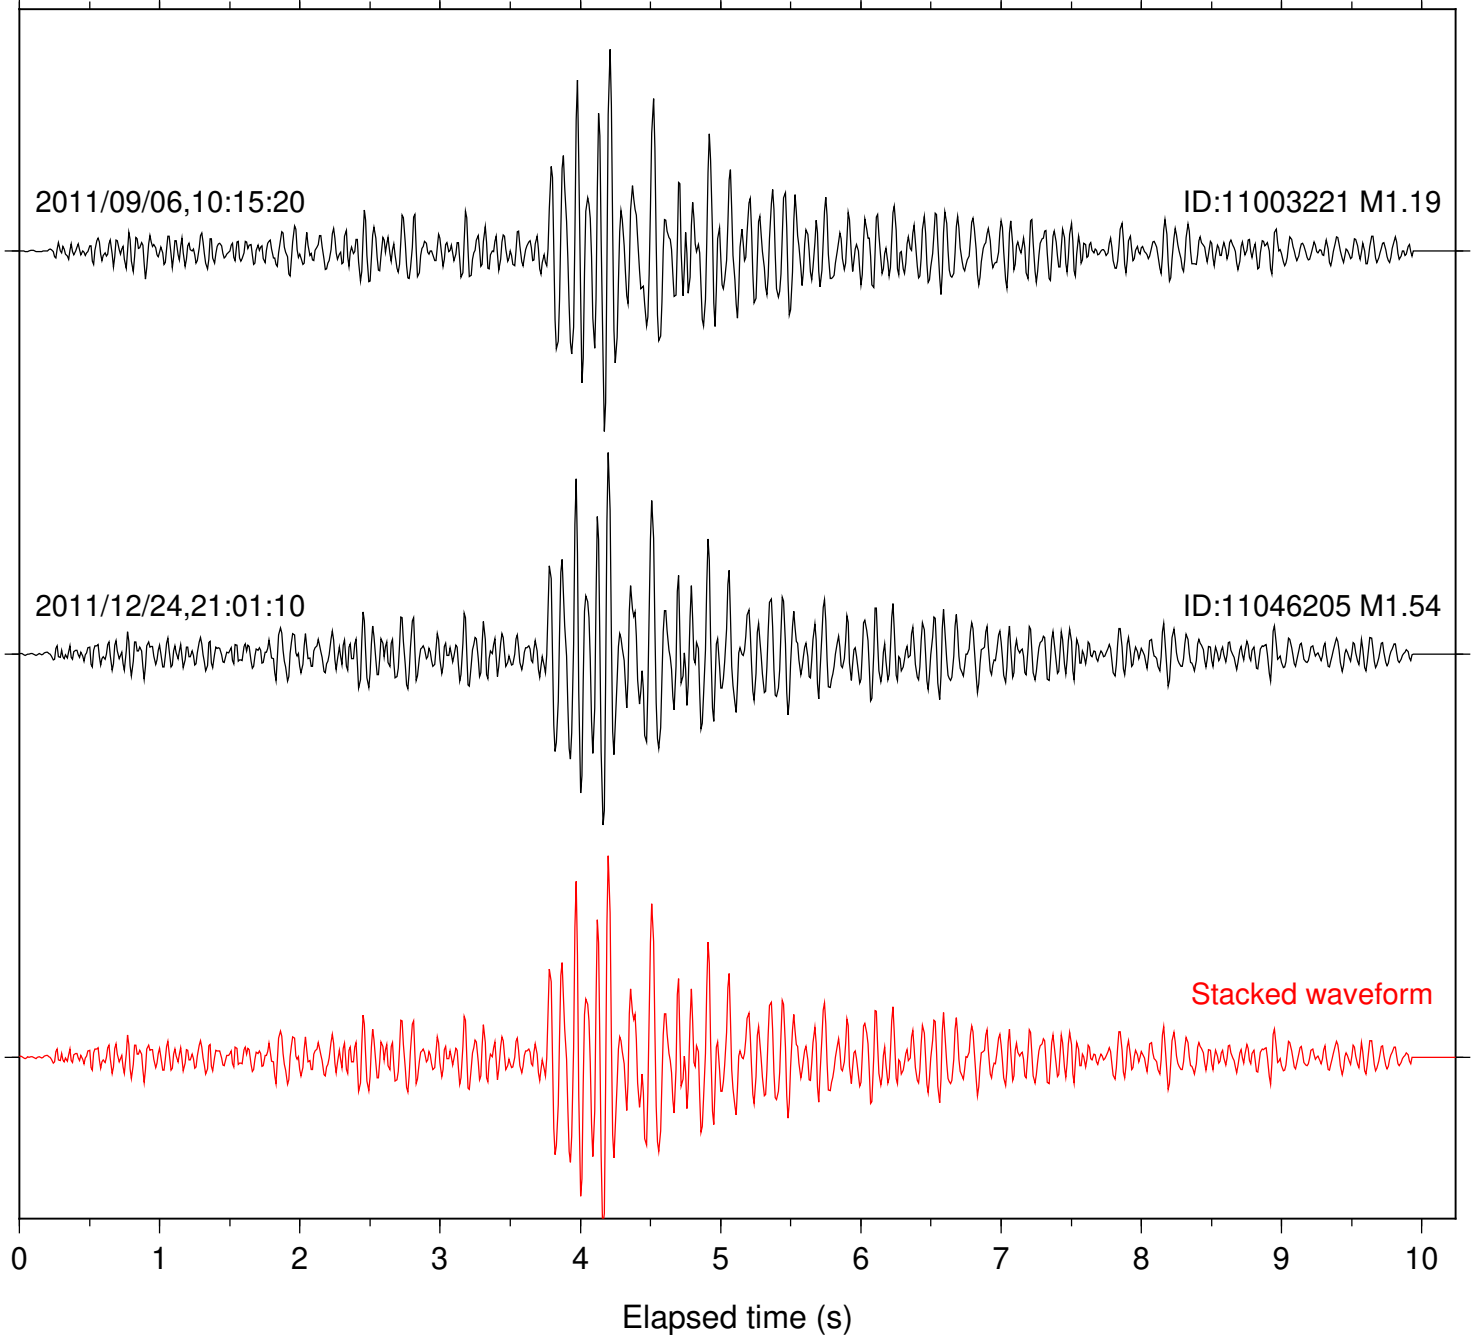

Station: CRR Com: EHZ

Focal depth: 8.89 km

Station: JEM Com: HHZ

Focal depth: 8.91 km

Station: MONP2 Com: HHZ

Focal depth: 8.91 km

2011/09/06,10:15:20

ID:11003221 M1.19

2011/10/31,19:15:50

ID:15070828 M1.29

2011/12/24,21:01:10

ID:11046205 M1.54

Stacked waveform

0 1 2 3 4 5 6 7 8 9 10  
Elapsed time (s)