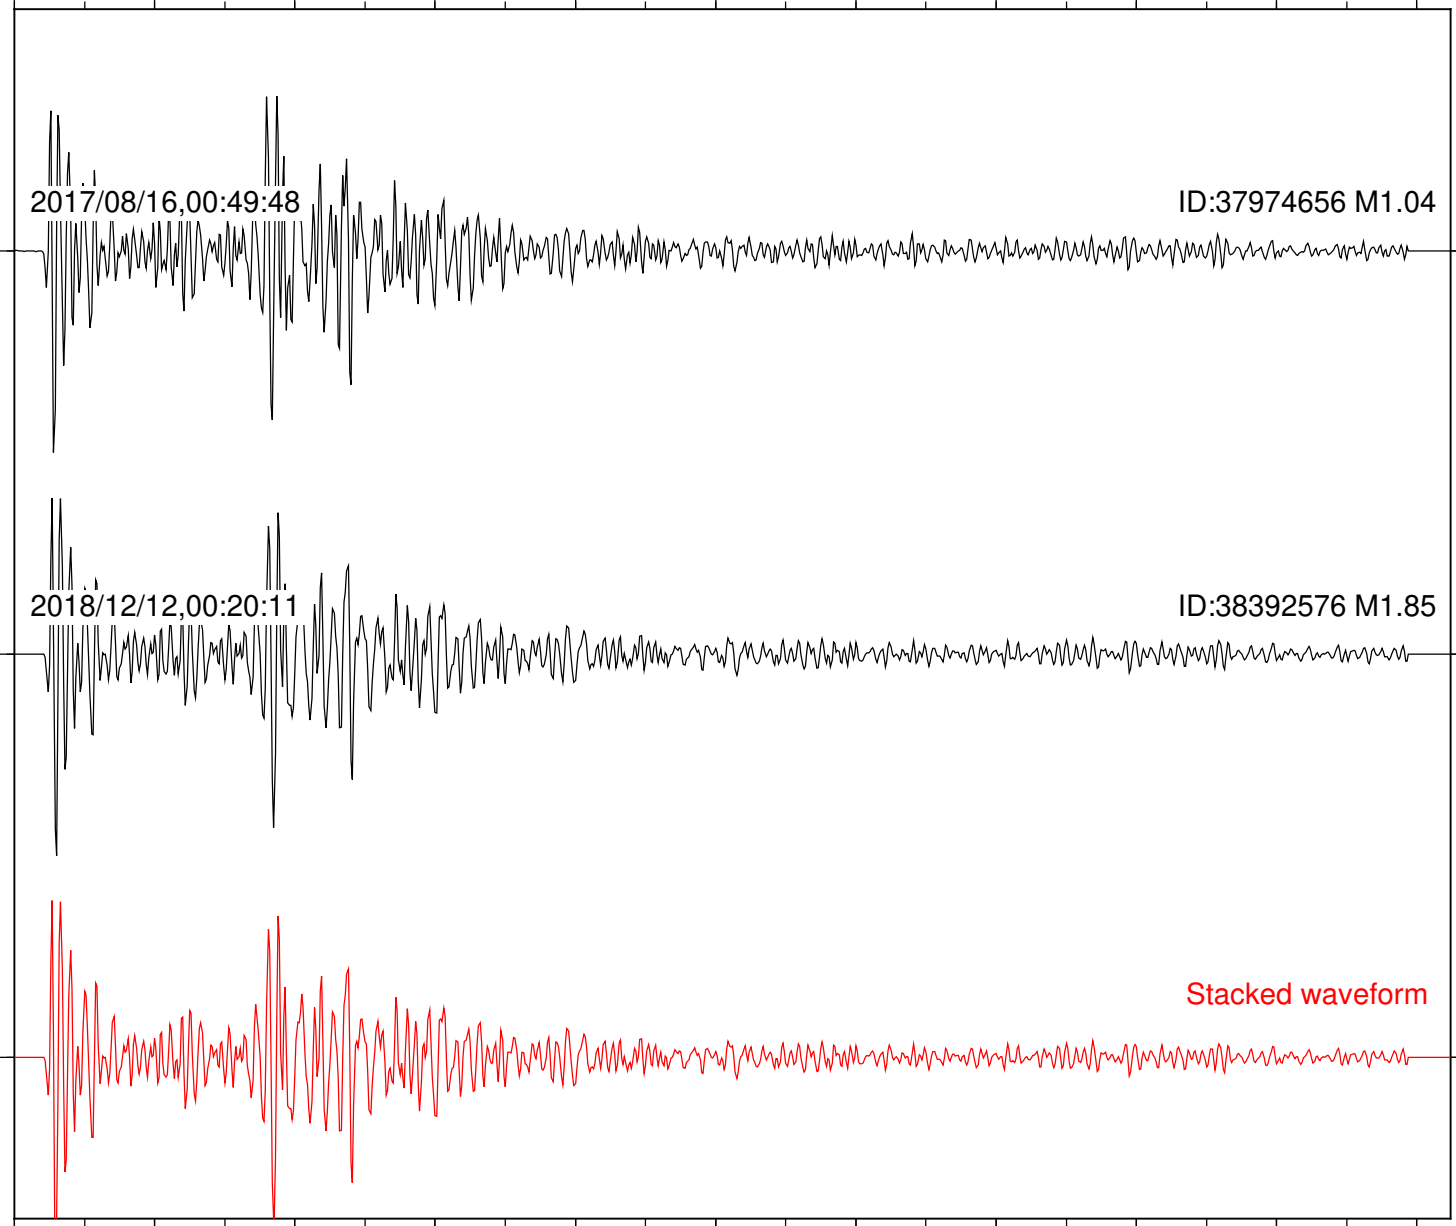

Station: B081 Com: EHZ

Focal depth: 6.49 km

Station: B082 Com: EHZ

Focal depth: 6.49 km

Station: B084 Com: EHZ

Focal depth: 6.49 km

Station: B087 Com: EHZ

Focal depth: 6.49 km

Station: B088 Com: EHZ

Focal depth: 6.49 km

Station: B093 Com: EHZ

Focal depth: 6.49 km

2017/08/16,00:49:48

ID:37974656 M1.04

2018/12/12,00:20:11

ID:38392576 M1.85

Stacked waveform

0 1 2 3 4 5 6 7 8 9 10
Elapsed time (s)

Station: B946 Com: EHZ

Focal depth: 6.49 km

Station: BAC Com: EHZ

Focal depth: 6.49 km

Station: CSH Com: HHZ

Focal depth: 6.49 km

Station: FRD Com: HHZ

Focal depth: 6.49 km

Station: PFO Com: HHZ

Focal depth: 6.49 km

Station: SND Com: HHZ

Focal depth: 6.49 km