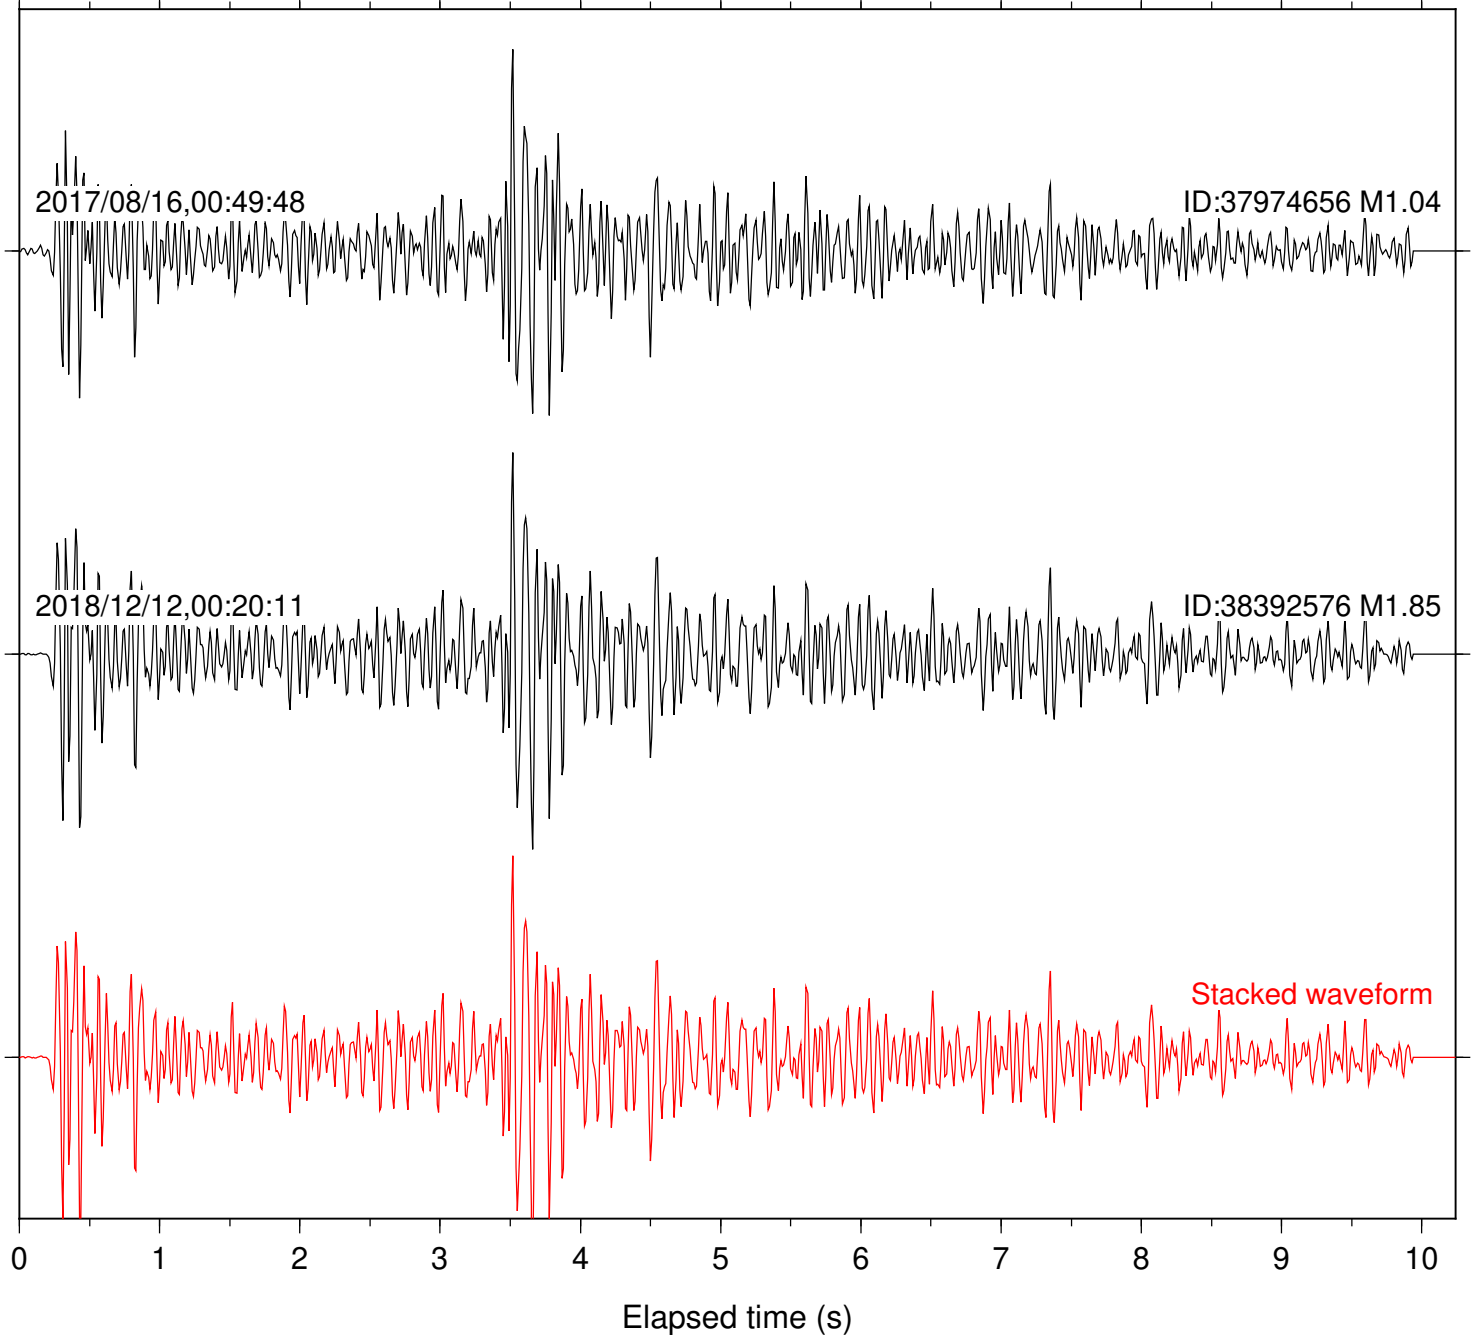

Station: B081 Com: EHZ

Focal depth: 6.49 km

Station: B082 Com: EHZ

Focal depth: 6.49 km

Station: B084 Com: EHZ

Focal depth: 6.49 km

Station: B087 Com: EHZ

Focal depth: 6.49 km

Station: B088 Com: EHZ

Focal depth: 6.49 km

Station: B093 Com: EHZ

Focal depth: 6.49 km

2017/08/16,00:49:48

ID:37974656 M1.04

2018/12/12,00:20:11

ID:38392576 M1.85

Stacked waveform

0 1 2 3 4 5 6 7 8 9 10
Elapsed time (s)

Station: B946 Com: EHZ

Focal depth: 6.49 km

Station: BAC Com: EHZ

Focal depth: 6.49 km

Station: CSH Com: HHZ

Focal depth: 6.49 km

Station: FRD Com: HHZ

Focal depth: 6.49 km

Station: PFO Com: HHZ

Focal depth: 6.49 km

Station: SND Com: HHZ

Focal depth: 6.49 km