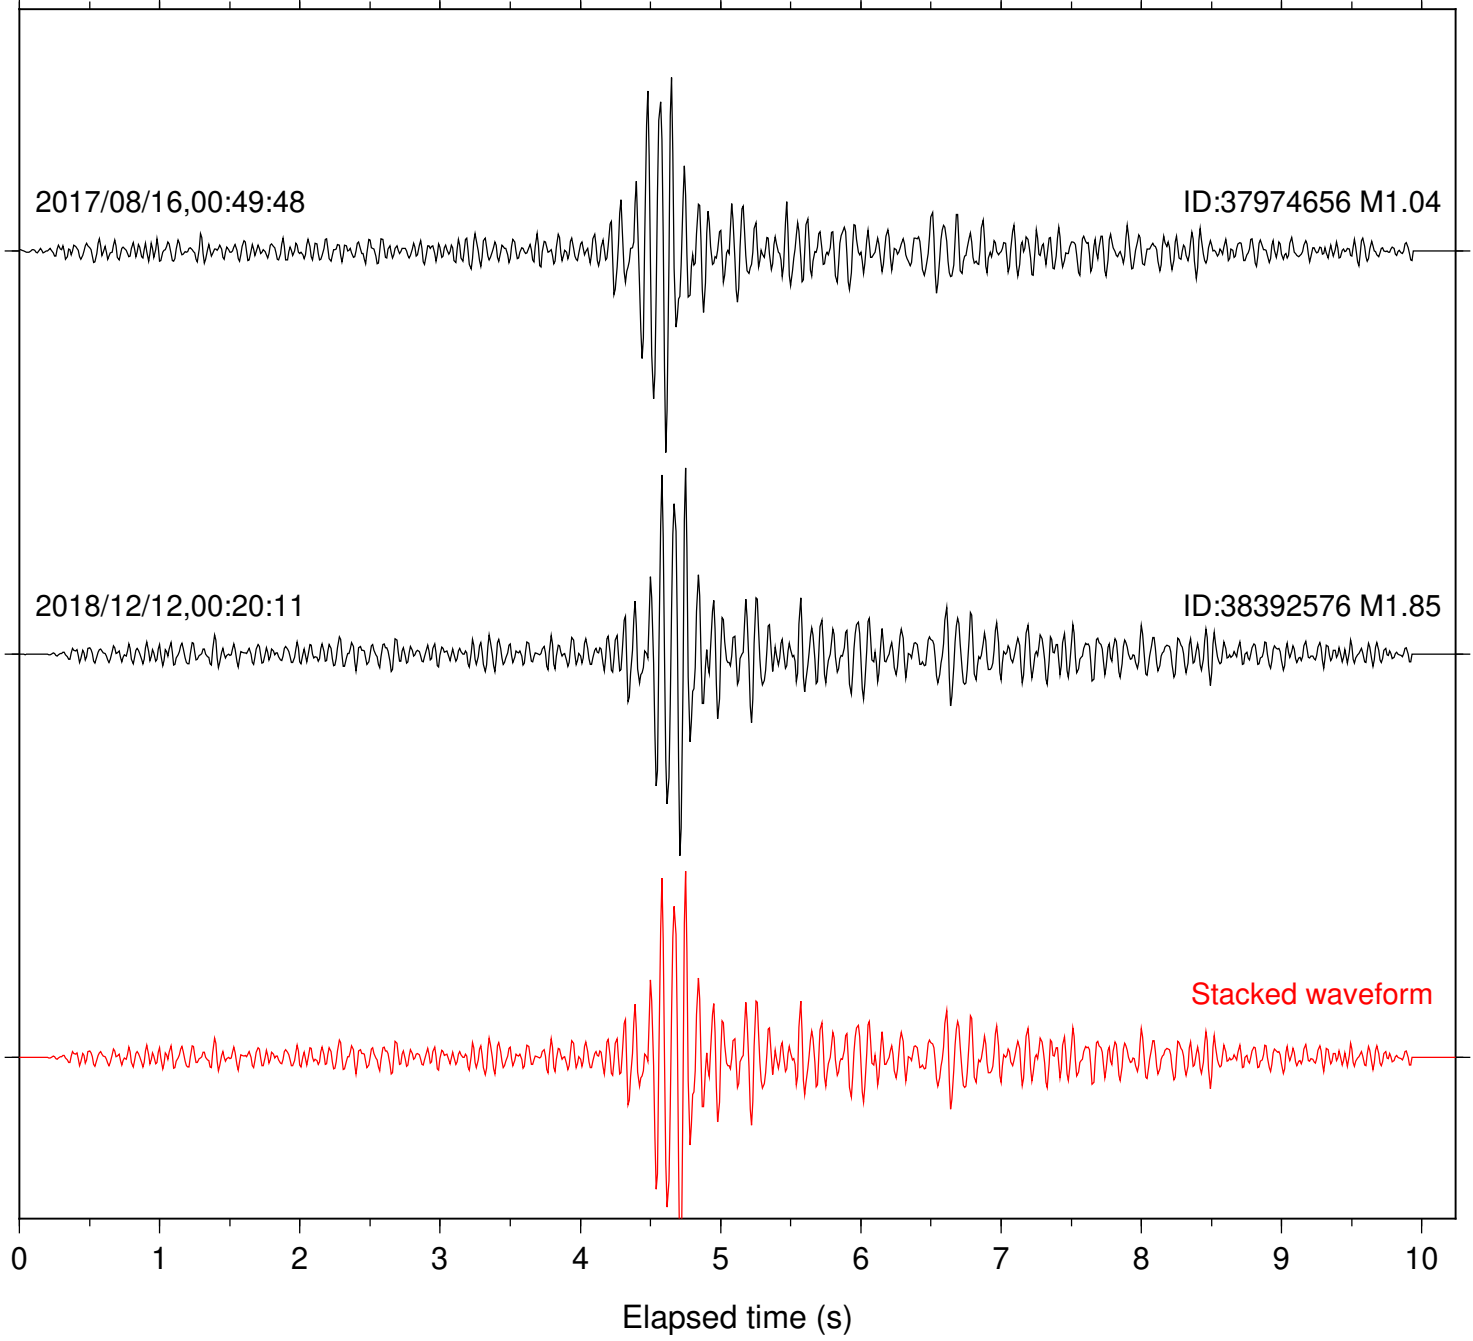

Station: B081 Com: EHZ

Focal depth: 6.49 km

Station: B082 Com: EHZ

Focal depth: 6.49 km

Station: B084 Com: EHZ

Focal depth: 6.49 km

Station: B087 Com: EHZ

Focal depth: 6.49 km

Station: B088 Com: EHZ

Focal depth: 6.49 km

Station: B093 Com: EHZ

Focal depth: 6.49 km

2017/08/16,00:49:48

ID:37974656 M1.04

2018/12/12,00:20:11

ID:38392576 M1.85

Stacked waveform

0 1 2 3 4 5 6 7 8 9 10
Elapsed time (s)

Station: B946 Com: EHZ

Focal depth: 6.49 km

Station: BAC Com: EHZ

Focal depth: 6.49 km

Station: CSH Com: HHZ

Focal depth: 6.49 km

Station: FRD Com: HHZ

Focal depth: 6.49 km

Station: PFO Com: HHZ

Focal depth: 6.49 km

Station: SND Com: HHZ

Focal depth: 6.49 km