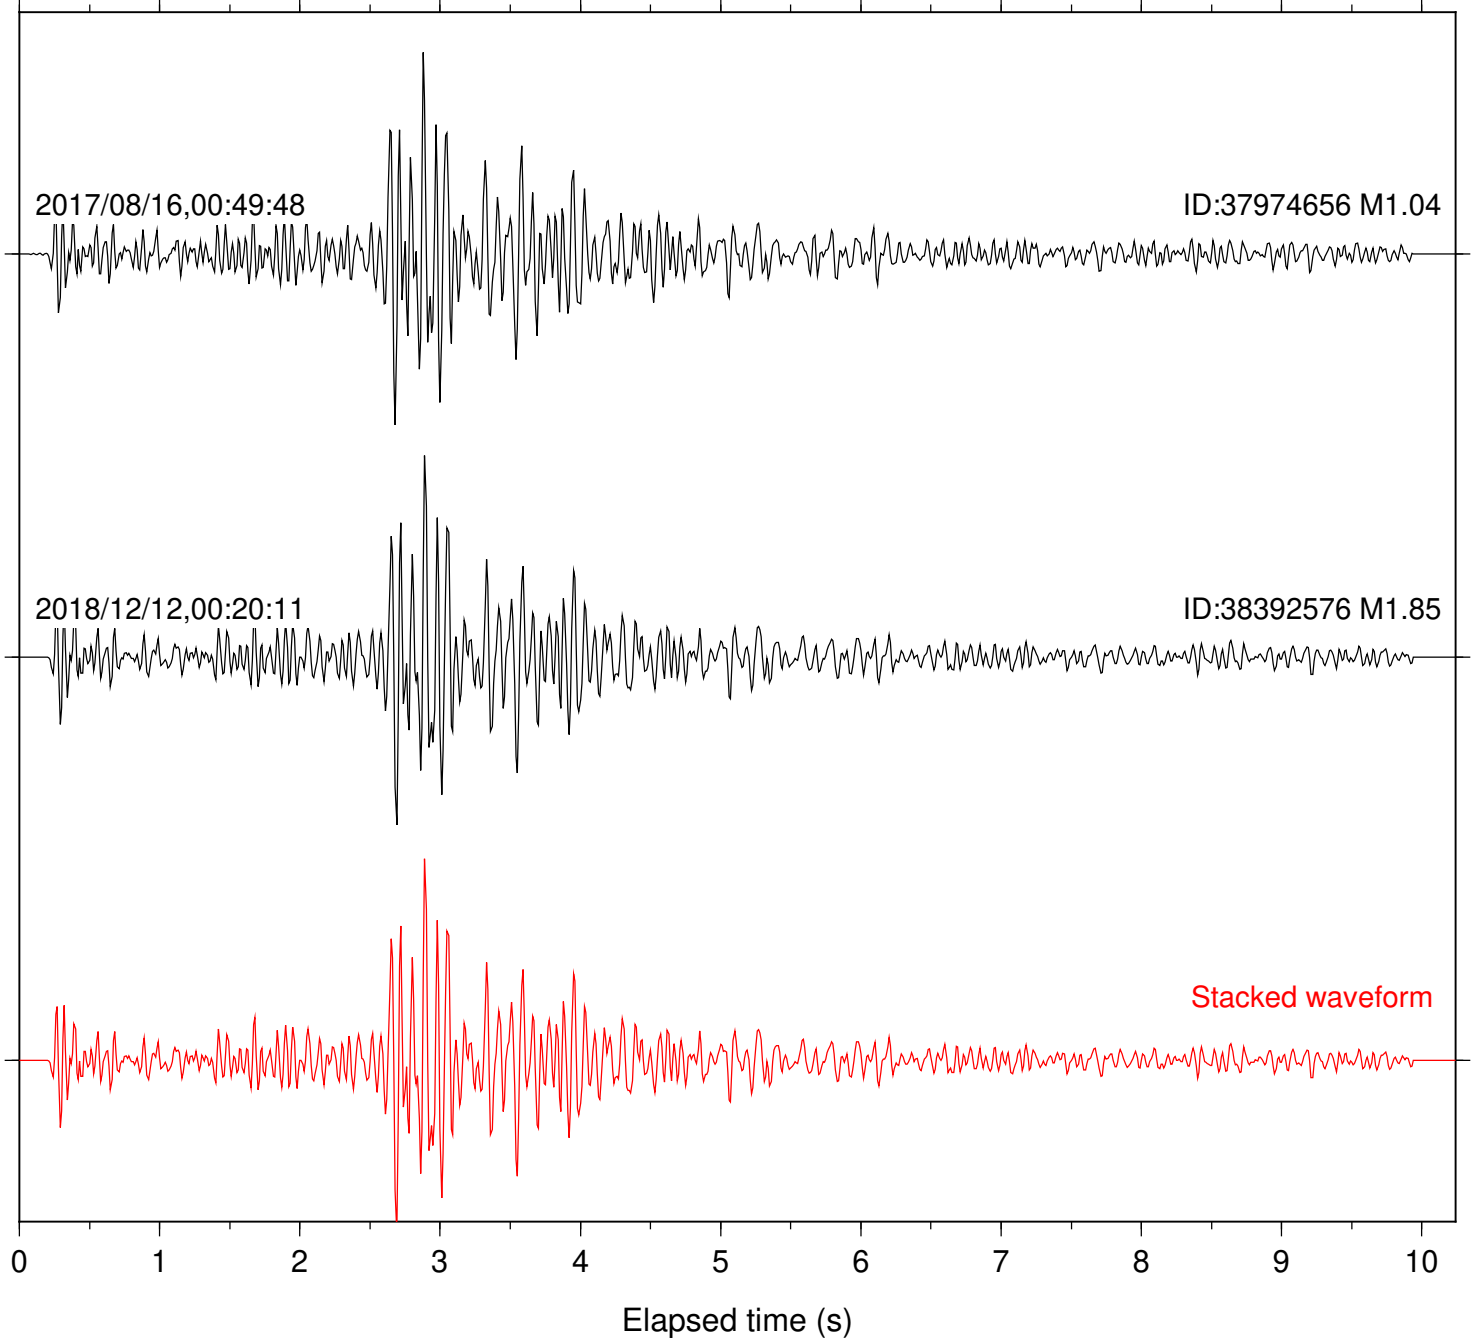

Station: B081 Com: EHZ

Focal depth: 6.49 km

Station: B082 Com: EHZ

Focal depth: 6.49 km

Station: B084 Com: EHZ

Focal depth: 6.49 km

Station: B087 Com: EHZ

Focal depth: 6.49 km

Station: B088 Com: EHZ

Focal depth: 6.49 km

Station: B093 Com: EHZ

Focal depth: 6.49 km

2017/08/16,00:49:48

ID:37974656 M1.04

2018/12/12,00:20:11

ID:38392576 M1.85

Stacked waveform

0 1 2 3 4 5 6 7 8 9 10
Elapsed time (s)

Station: B946 Com: EHZ

Focal depth: 6.49 km

Station: BAC Com: EHZ

Focal depth: 6.49 km

Station: CSH Com: HHZ

Focal depth: 6.49 km

Station: FRD Com: HHZ

Focal depth: 6.49 km

Station: PFO Com: HHZ

Focal depth: 6.49 km

Station: SND Com: HHZ

Focal depth: 6.49 km