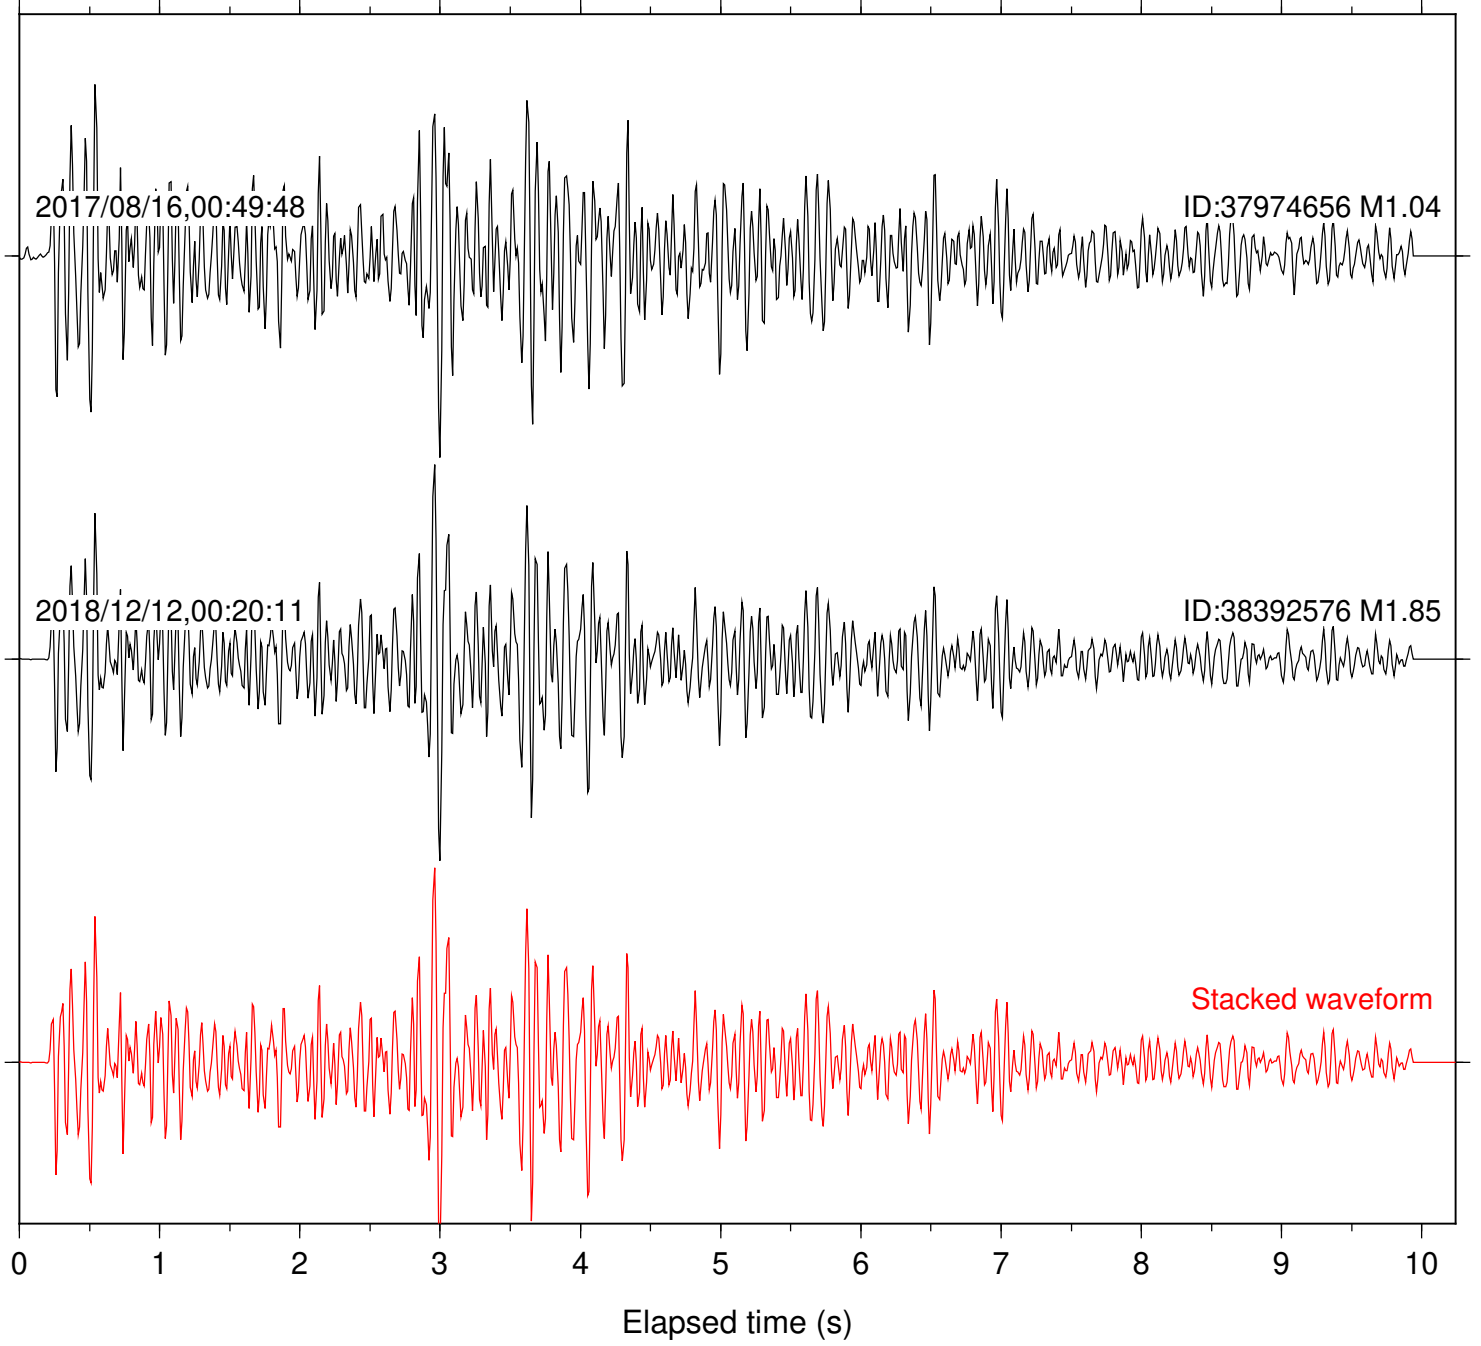

Station: B081 Com: EHZ

Focal depth: 6.49 km

Station: B082 Com: EHZ

Focal depth: 6.49 km

Station: B084 Com: EHZ

Focal depth: 6.49 km

Station: B087 Com: EHZ

Focal depth: 6.49 km

Station: B088 Com: EHZ

Focal depth: 6.49 km

Station: B093 Com: EHZ

Focal depth: 6.49 km

2017/08/16,00:49:48

ID:37974656 M1.04

2018/12/12,00:20:11

ID:38392576 M1.85

Stacked waveform

0 1 2 3 4 5 6 7 8 9 10
Elapsed time (s)

Station: B946 Com: EHZ

Focal depth: 6.49 km

Station: BAC Com: EHZ

Focal depth: 6.49 km

Station: CSH Com: HHZ

Focal depth: 6.49 km

Station: FRD Com: HHZ

Focal depth: 6.49 km

Station: PFO Com: HHZ

Focal depth: 6.49 km

Station: SND Com: HHZ

Focal depth: 6.49 km