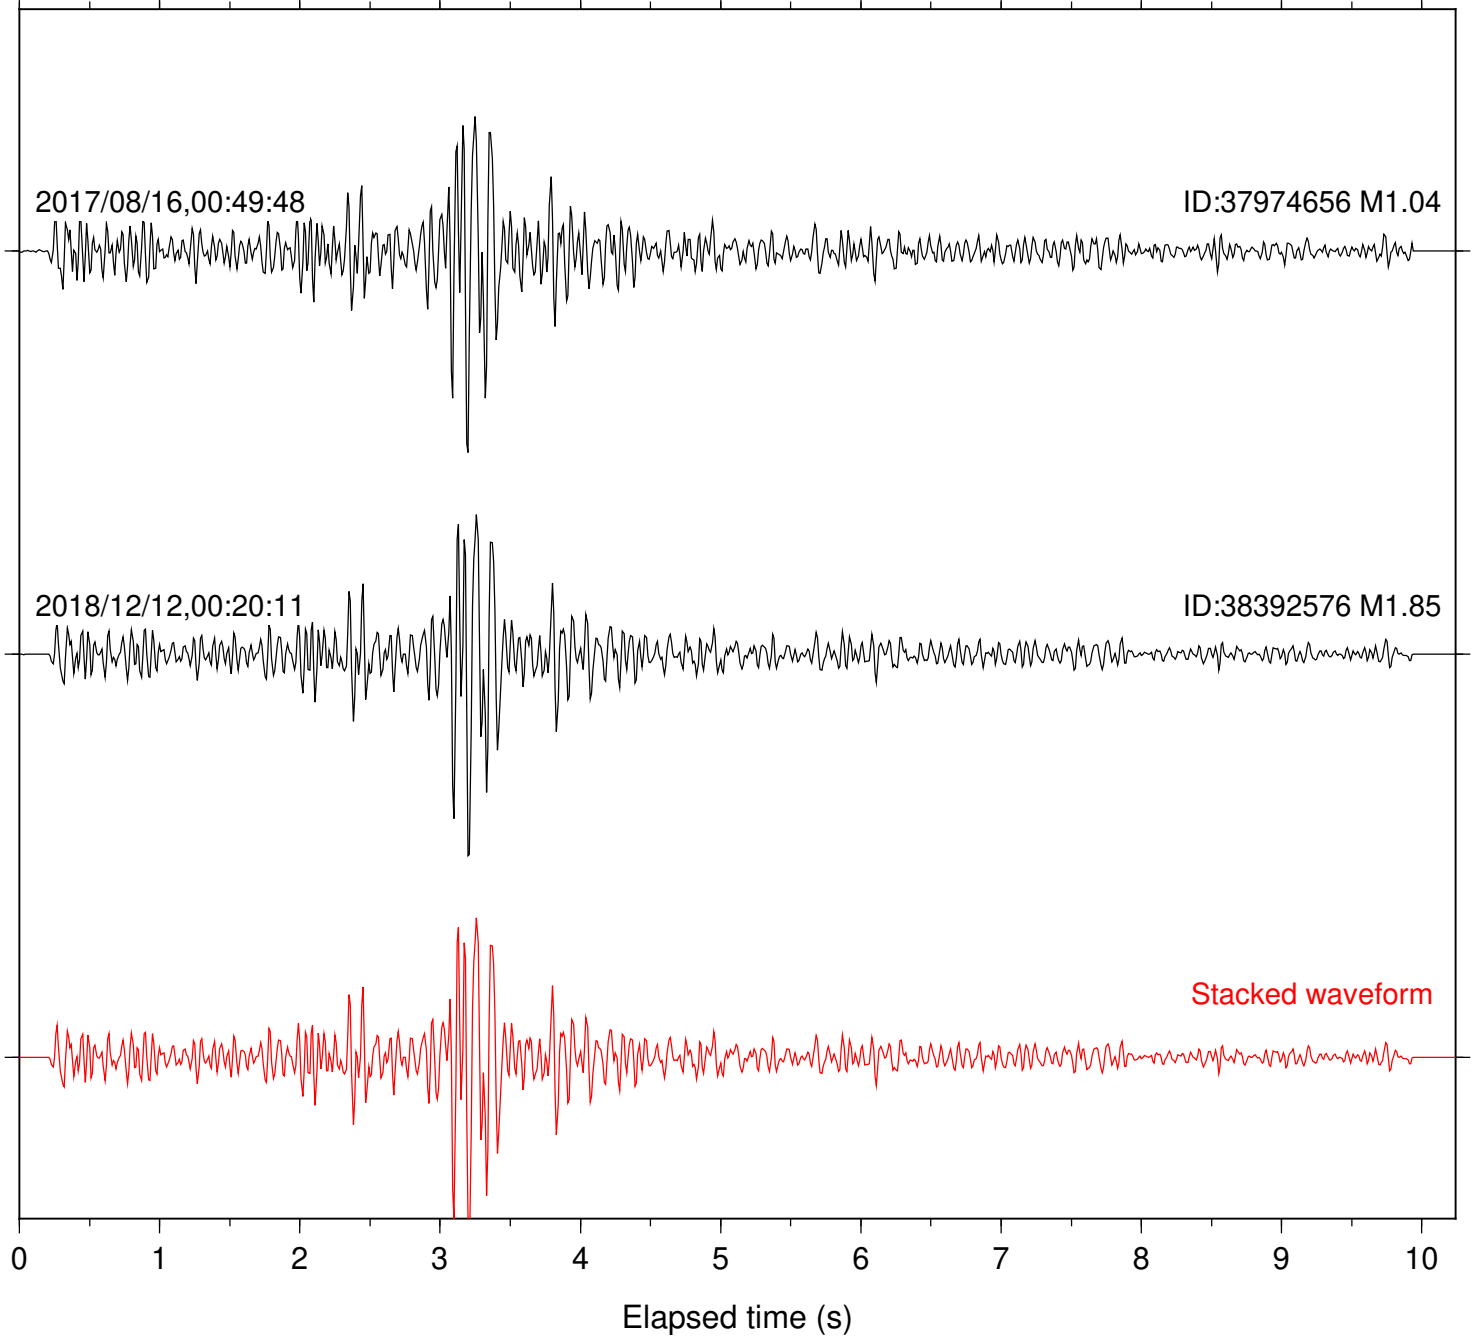

Station: B081 Com: EHZ

Focal depth: 6.49 km

Station: B082 Com: EHZ

Focal depth: 6.49 km

Station: B084 Com: EHZ

Focal depth: 6.49 km

Station: B087 Com: EHZ

Focal depth: 6.49 km

Station: B088 Com: EHZ

Focal depth: 6.49 km

Station: B093 Com: EHZ

Focal depth: 6.49 km

2017/08/16,00:49:48

ID:37974656 M1.04

2018/12/12,00:20:11

ID:38392576 M1.85

Stacked waveform

0 1 2 3 4 5 6 7 8 9 10
Elapsed time (s)

Station: B946 Com: EHZ

Focal depth: 6.49 km

Station: BAC Com: EHZ

Focal depth: 6.49 km

Station: CSH Com: HHZ

Focal depth: 6.49 km

Station: FRD Com: HHZ

Focal depth: 6.49 km

Station: PFO Com: HHZ

Focal depth: 6.49 km

Station: SND Com: HHZ

Focal depth: 6.49 km