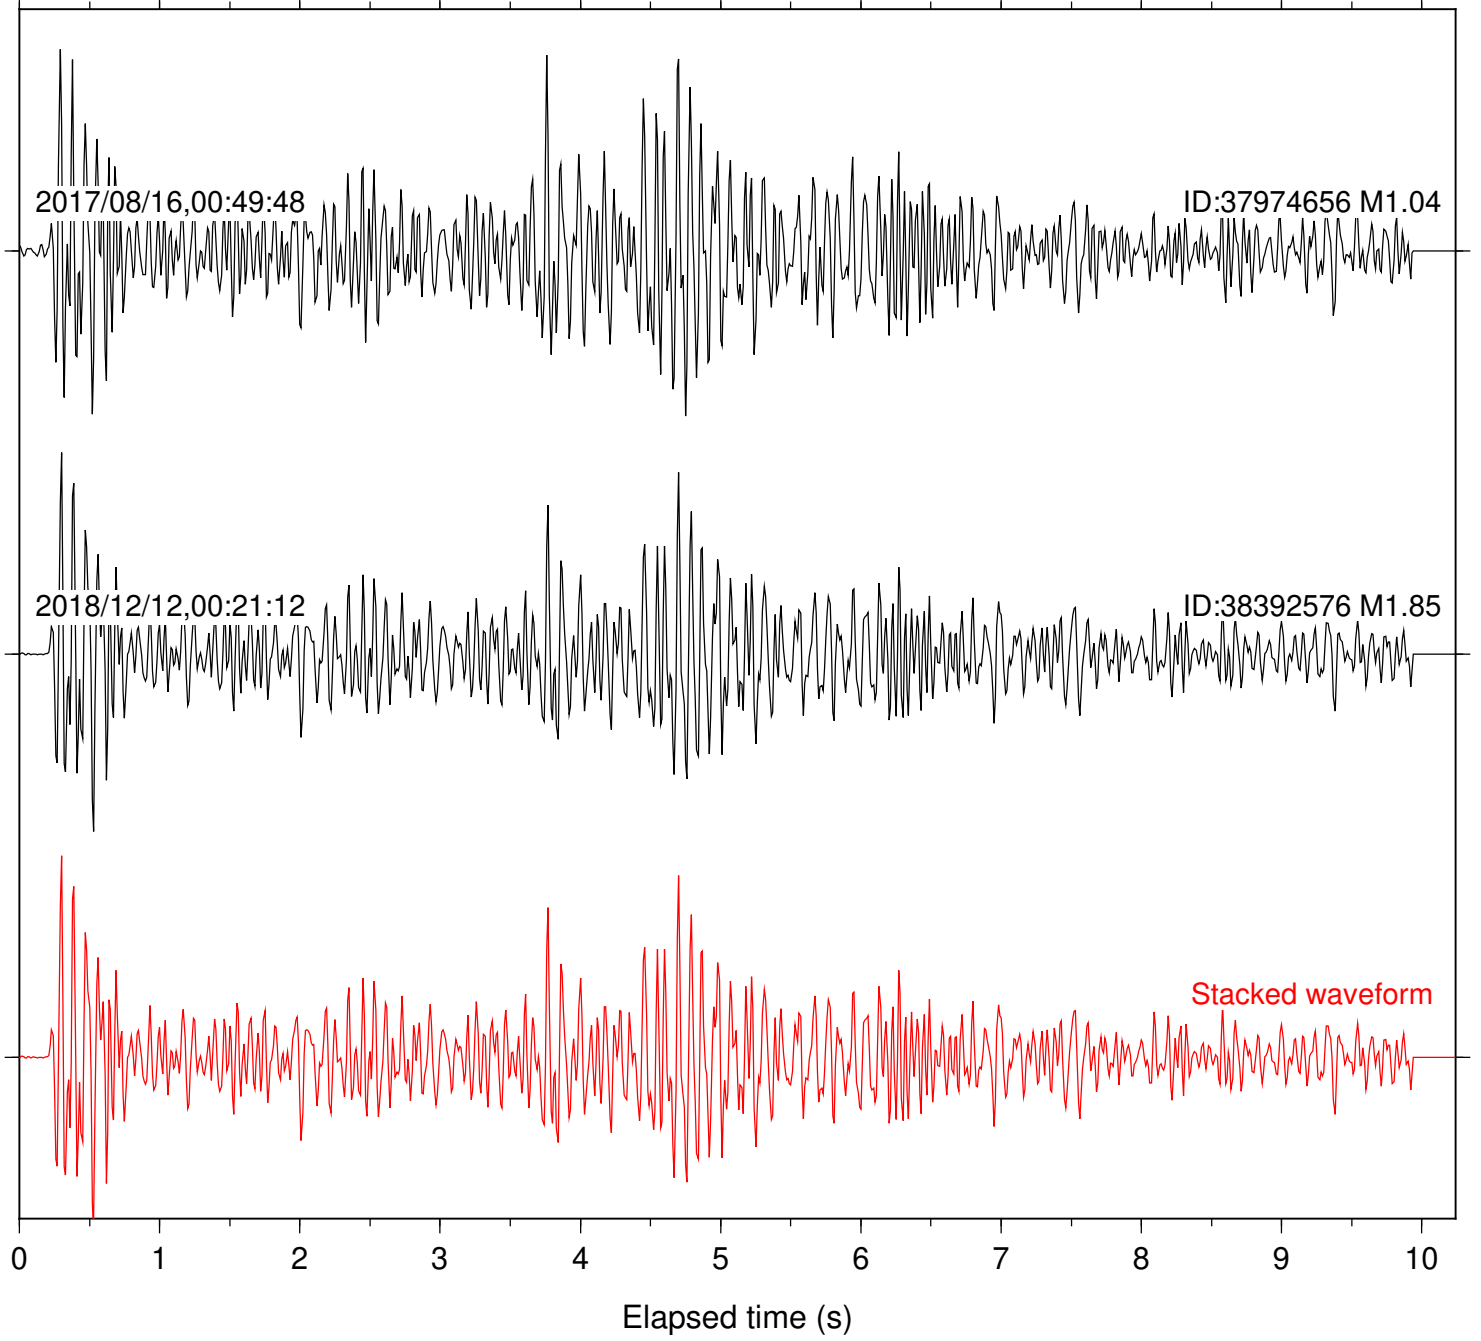

Station: B081 Com: EHZ

Focal depth: 6.49 km

Station: B082 Com: EHZ

Focal depth: 6.49 km

Station: B084 Com: EHZ

Focal depth: 6.49 km

Station: B087 Com: EHZ

Focal depth: 6.49 km

Station: B088 Com: EHZ

Focal depth: 6.49 km

Station: B093 Com: EHZ

Focal depth: 6.49 km

2017/08/16,00:49:48

ID:37974656 M1.04

2018/12/12,00:20:11

ID:38392576 M1.85

Stacked waveform

0 1 2 3 4 5 6 7 8 9 10
Elapsed time (s)

Station: B946 Com: EHZ

Focal depth: 6.49 km

Station: BAC Com: EHZ

Focal depth: 6.49 km

Station: CSH Com: HHZ

Focal depth: 6.49 km

Station: FRD Com: HHZ

Focal depth: 6.49 km

Station: PFO Com: HHZ

Focal depth: 6.49 km

Station: SND Com: HHZ

Focal depth: 6.49 km