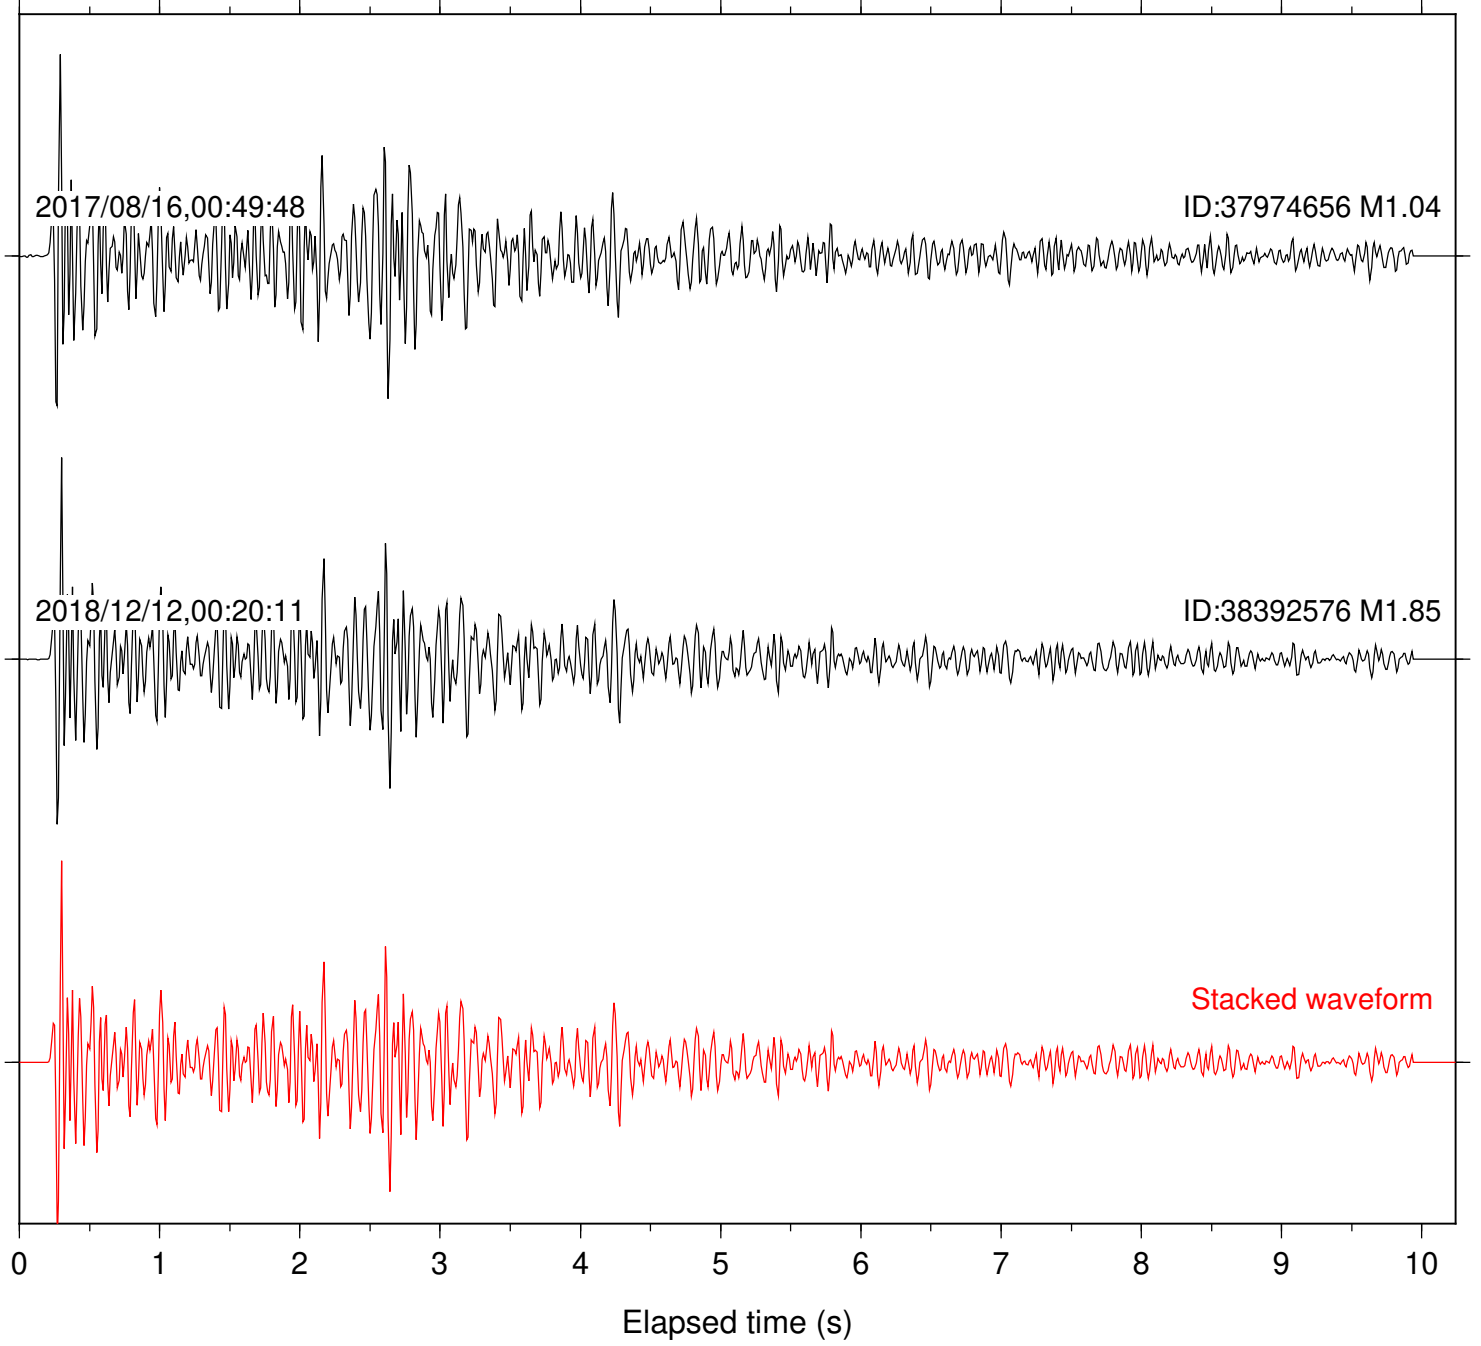

Station: B081 Com: EHZ

Focal depth: 6.49 km

Station: B082 Com: EHZ

Focal depth: 6.49 km

Station: B084 Com: EHZ

Focal depth: 6.49 km

Station: B087 Com: EHZ

Focal depth: 6.49 km

Station: B088 Com: EHZ

Focal depth: 6.49 km

Station: B093 Com: EHZ

Focal depth: 6.49 km

2017/08/16,00:49:48

ID:37974656 M1.04

2018/12/12,00:20:11

ID:38392576 M1.85

Stacked waveform

0 1 2 3 4 5 6 7 8 9 10
Elapsed time (s)

Station: B946 Com: EHZ

Focal depth: 6.49 km

Station: BAC Com: EHZ

Focal depth: 6.49 km

Station: CSH Com: HHZ

Focal depth: 6.49 km

Station: FRD Com: HHZ

Focal depth: 6.49 km

Station: PFO Com: HHZ

Focal depth: 6.49 km

Station: SND Com: HHZ

Focal depth: 6.49 km