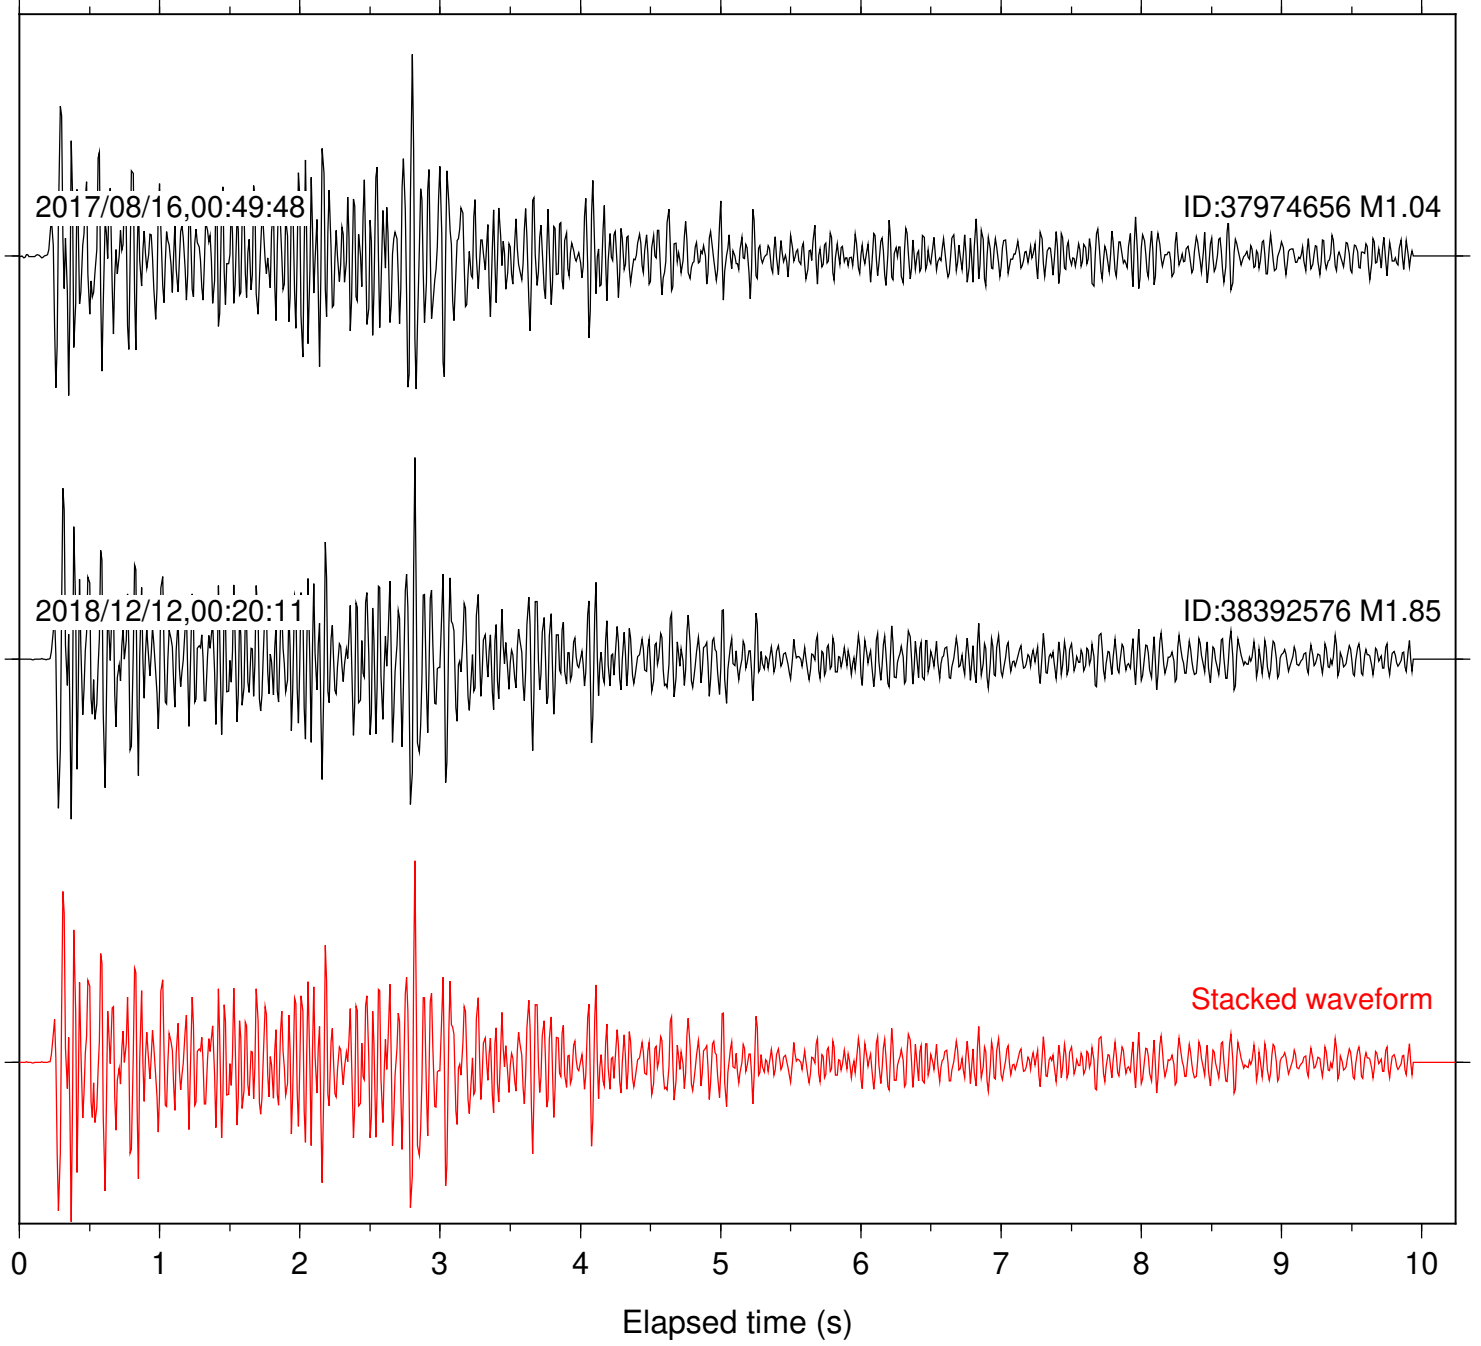

Station: B081 Com: EHZ

Focal depth: 6.49 km

Station: B082 Com: EHZ

Focal depth: 6.49 km

Station: B084 Com: EHZ

Focal depth: 6.49 km

Station: B087 Com: EHZ

Focal depth: 6.49 km

Station: B088 Com: EHZ

Focal depth: 6.49 km

Station: B093 Com: EHZ

Focal depth: 6.49 km

2017/08/16,00:49:48

ID:37974656 M1.04

2018/12/12,00:20:11

ID:38392576 M1.85

Stacked waveform

0 1 2 3 4 5 6 7 8 9 10
Elapsed time (s)

Station: B946 Com: EHZ

Focal depth: 6.49 km

Station: BAC Com: EHZ

Focal depth: 6.49 km

Station: CSH Com: HHZ

Focal depth: 6.49 km

Station: FRD Com: HHZ

Focal depth: 6.49 km

Station: PFO Com: HHZ

Focal depth: 6.49 km

Station: SND Com: HHZ

Focal depth: 6.49 km