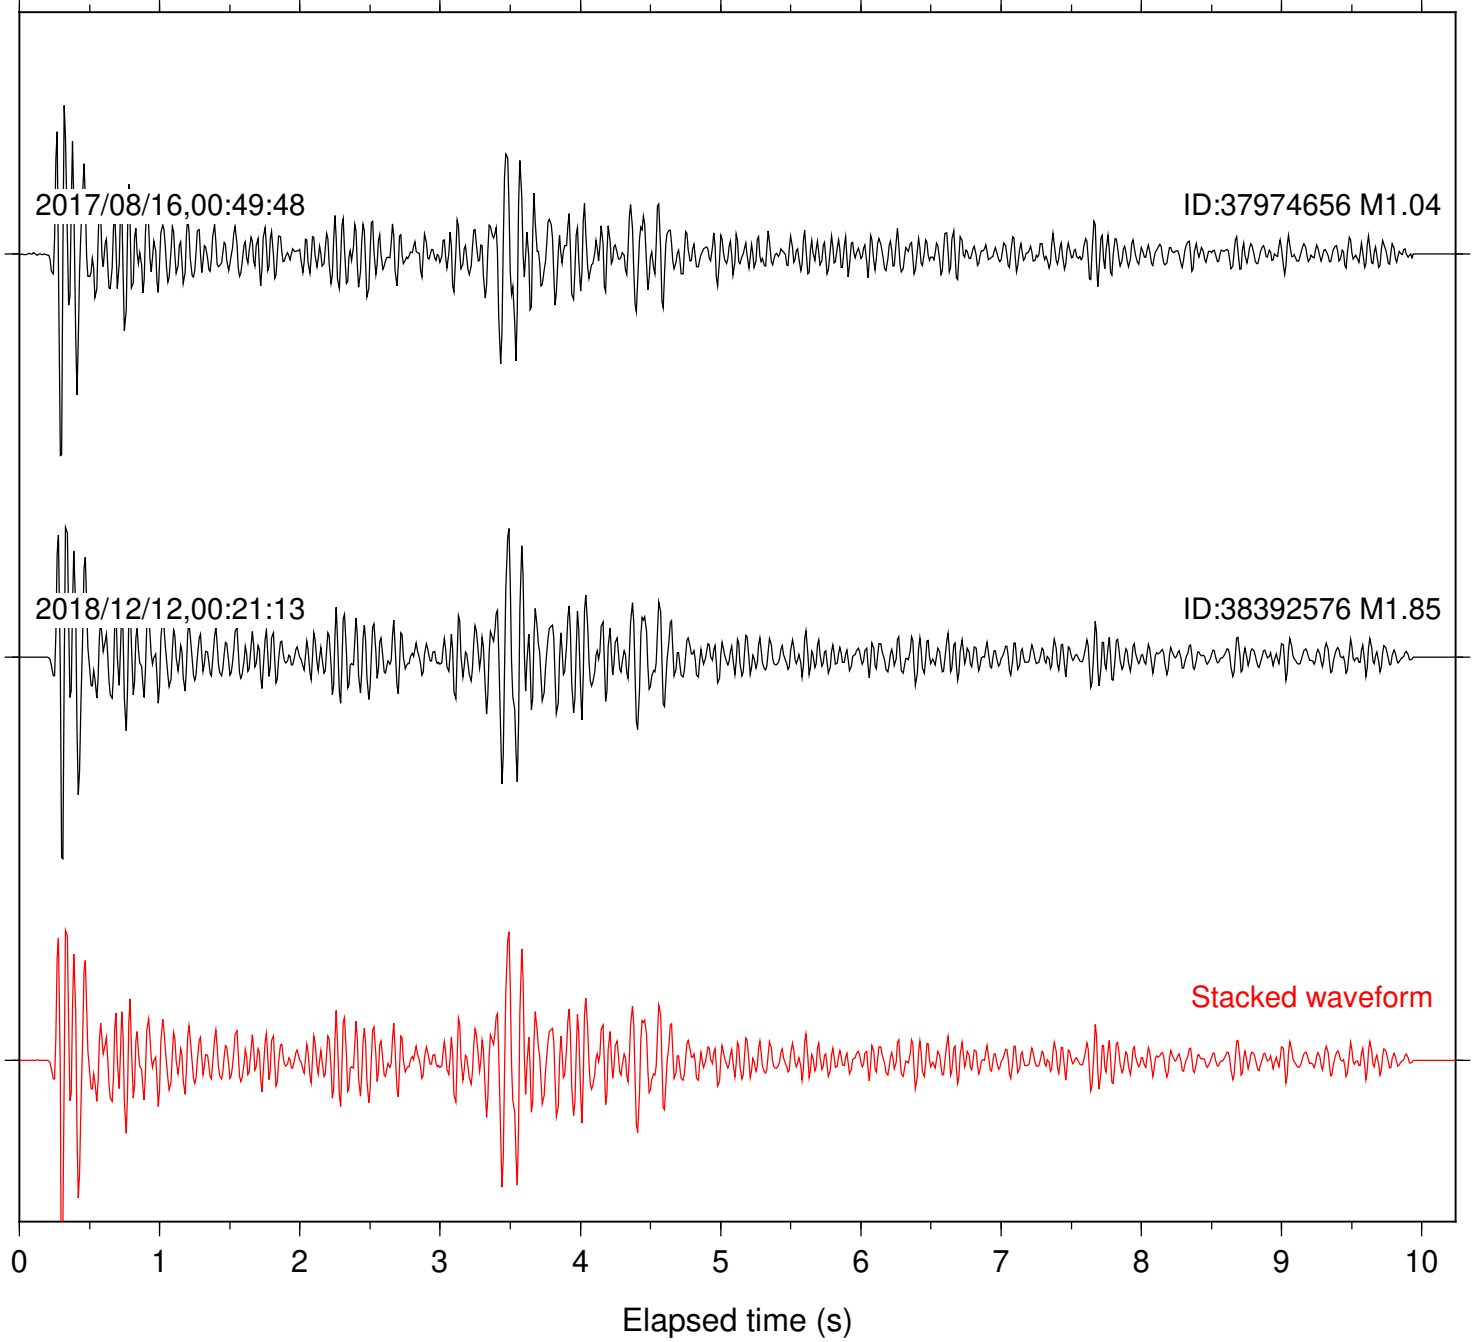

Station: B081 Com: EHZ

Focal depth: 6.49 km

Station: B082 Com: EHZ

Focal depth: 6.49 km

Station: B084 Com: EHZ

Focal depth: 6.49 km

Station: B087 Com: EHZ

Focal depth: 6.49 km

Station: B088 Com: EHZ

Focal depth: 6.49 km

Station: B093 Com: EHZ

Focal depth: 6.49 km

2017/08/16,00:49:48

ID:37974656 M1.04

2018/12/12,00:20:11

ID:38392576 M1.85

Stacked waveform

0 1 2 3 4 5 6 7 8 9 10
Elapsed time (s)

Station: B946 Com: EHZ

Focal depth: 6.49 km

Station: BAC Com: EHZ

Focal depth: 6.49 km

Station: CSH Com: HHZ

Focal depth: 6.49 km

Station: FRD Com: HHZ

Focal depth: 6.49 km

Station: PFO Com: HHZ

Focal depth: 6.49 km

Station: SND Com: HHZ

Focal depth: 6.49 km