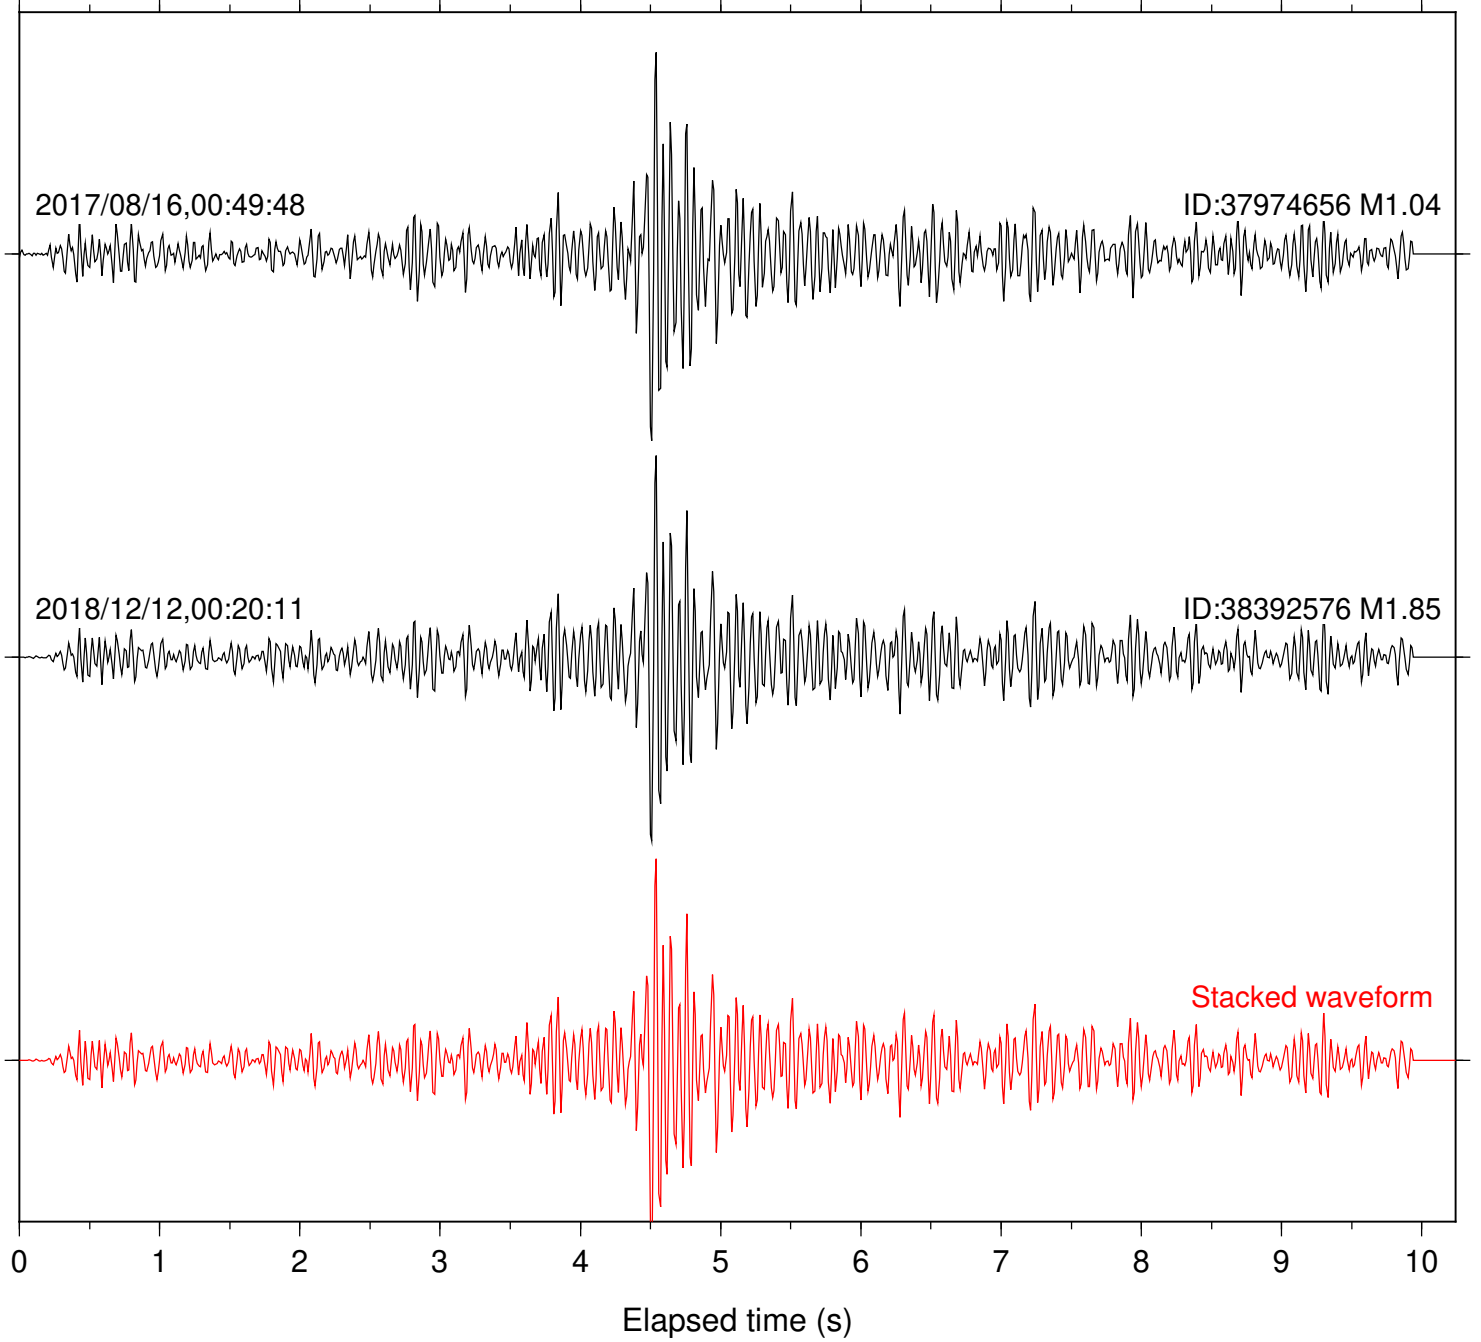

Station: B081 Com: EHZ

Focal depth: 6.49 km

Station: B082 Com: EHZ

Focal depth: 6.49 km

Station: B084 Com: EHZ

Focal depth: 6.49 km

Station: B087 Com: EHZ

Focal depth: 6.49 km

Station: B088 Com: EHZ

Focal depth: 6.49 km

Station: B093 Com: EHZ

Focal depth: 6.49 km

2017/08/16,00:49:48

ID:37974656 M1.04

2018/12/12,00:20:11

ID:38392576 M1.85

Stacked waveform

0 1 2 3 4 5 6 7 8 9 10
Elapsed time (s)

Station: B946 Com: EHZ

Focal depth: 6.49 km

Station: BAC Com: EHZ

Focal depth: 6.49 km

Station: CSH Com: HHZ

Focal depth: 6.49 km

Station: FRD Com: HHZ

Focal depth: 6.49 km

Station: PFO Com: HHZ

Focal depth: 6.49 km

Station: SND Com: HHZ

Focal depth: 6.49 km