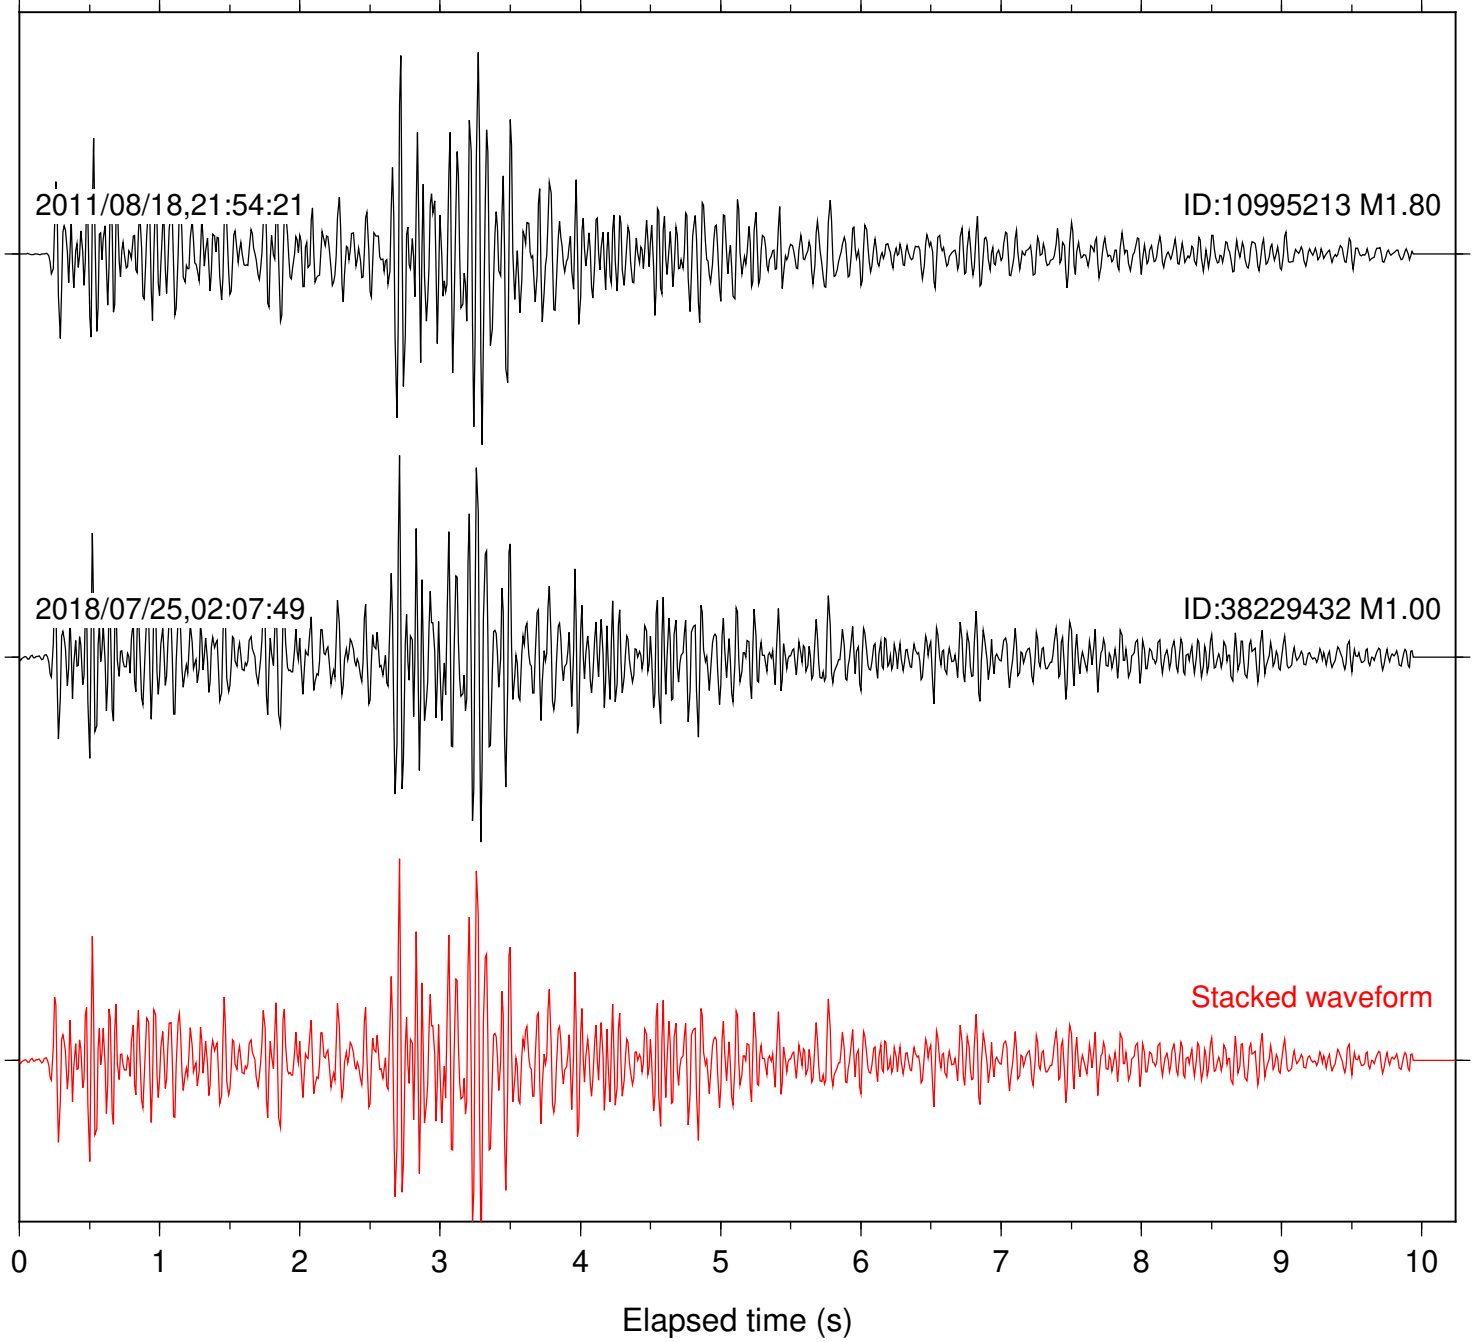

Station: B082 Com: EHZ

Focal depth: 7.34 km

Station: B084 Com: EHZ

Focal depth: 7.34 km

2011/08/18,21:54:21

ID:10995213 M1.80

2018/07/25,02:07:49

ID:38229432 M1.00

Stacked waveform

0 1 2 3 4 5 6 7 8 9 10  
Elapsed time (s)

Station: B086 Com: EHZ

Focal depth: 7.34 km

2011/08/18,21:54:21

ID:10995213 M1.80

2018/07/25,02:07:49

ID:38229432 M1.00

Stacked waveform

0 1 2 3 4 5 6 7 8 9 10  
Elapsed time (s)

Station: B088 Com: EHZ

Focal depth: 7.34 km

Station: B093 Com: EHZ

Focal depth: 7.34 km

Station: B946 Com: EHZ

Focal depth: 7.34 km

Station: PFO Com: HHZ

Focal depth: 7.34 km

Station: TOR Com: HHZ

Focal depth: 7.34 km