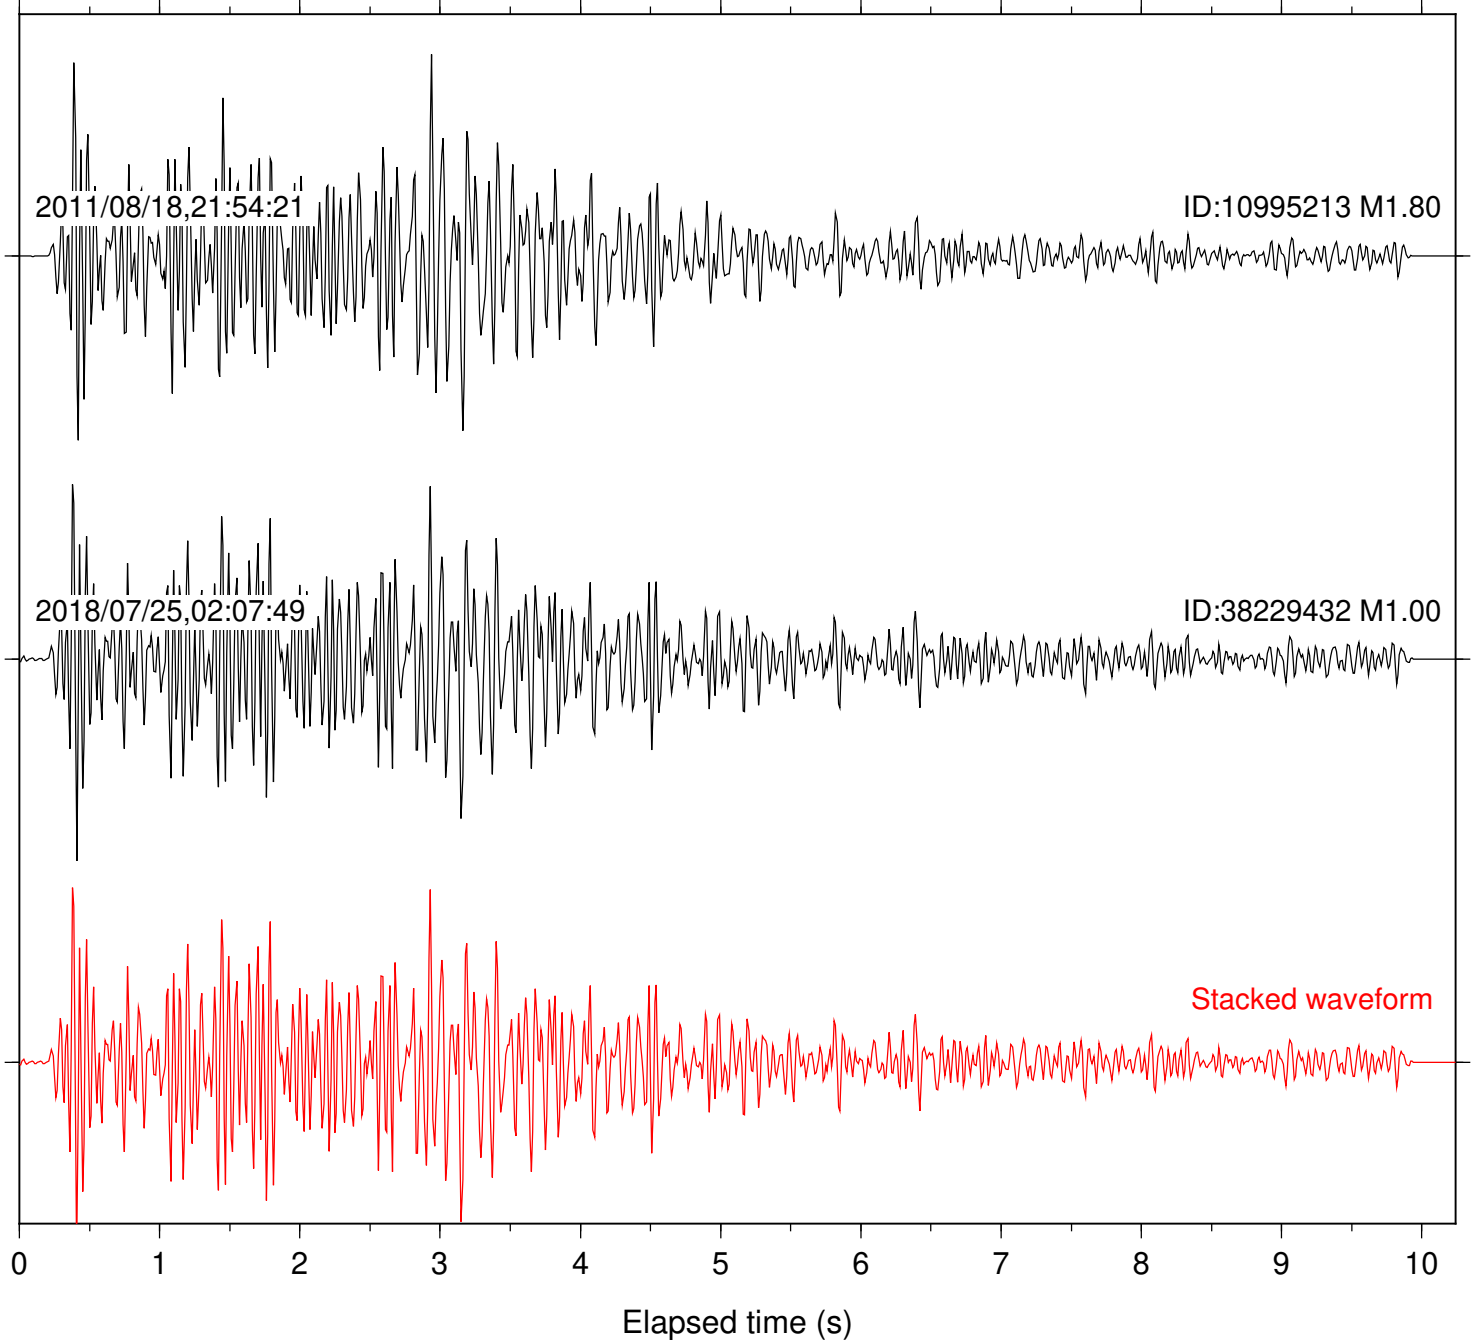

Station: B082 Com: EHZ

Focal depth: 7.34 km

Station: B084 Com: EHZ

Focal depth: 7.34 km

2011/08/18,21:54:21

ID:10995213 M1.80

2018/07/25,02:07:49

ID:38229432 M1.00

Stacked waveform

0 1 2 3 4 5 6 7 8 9 10  
Elapsed time (s)

Station: B086 Com: EHZ

Focal depth: 7.34 km

2011/08/18,21:54:21

ID:10995213 M1.80

2018/07/25,02:07:49

ID:38229432 M1.00

Stacked waveform

0 1 2 3 4 5 6 7 8 9 10  
Elapsed time (s)

Station: B088 Com: EHZ

Focal depth: 7.34 km

Station: B093 Com: EHZ

Focal depth: 7.34 km

Station: B946 Com: EHZ

Focal depth: 7.34 km

Station: PFO Com: HHZ

Focal depth: 7.34 km

Station: TOR Com: HHZ

Focal depth: 7.34 km