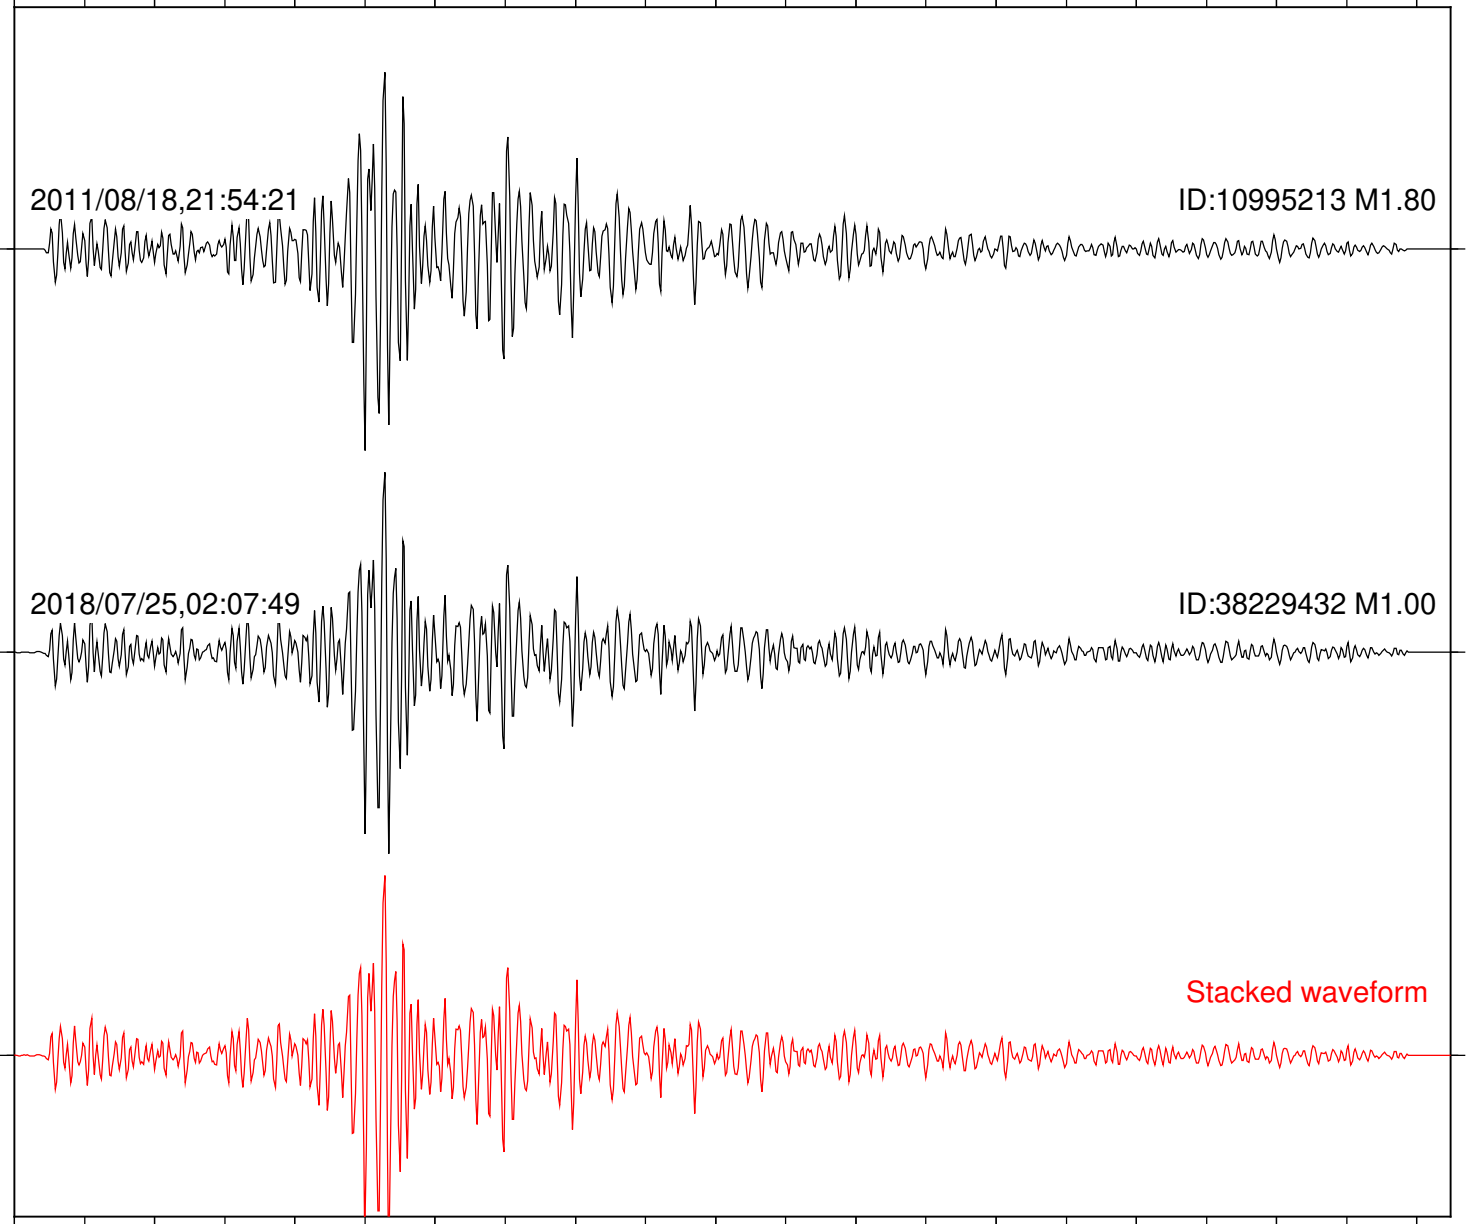

Station: B082 Com: EHZ

Focal depth: 7.34 km

Station: B084 Com: EHZ

Focal depth: 7.34 km

2011/08/18,21:54:21

ID:10995213 M1.80

2018/07/25,02:07:49

ID:38229432 M1.00

Stacked waveform

0 1 2 3 4 5 6 7 8 9 10  
Elapsed time (s)

Station: B086 Com: EHZ

Focal depth: 7.34 km

2011/08/18,21:54:21

ID:10995213 M1.80

2018/07/25,02:07:49

ID:38229432 M1.00

Stacked waveform

0 1 2 3 4 5 6 7 8 9 10  
Elapsed time (s)

Station: B088 Com: EHZ

Focal depth: 7.34 km

Station: B093 Com: EHZ

Focal depth: 7.34 km

Station: B946 Com: EHZ

Focal depth: 7.34 km

Station: PFO Com: HHZ

Focal depth: 7.34 km

Station: TOR Com: HHZ

Focal depth: 7.34 km