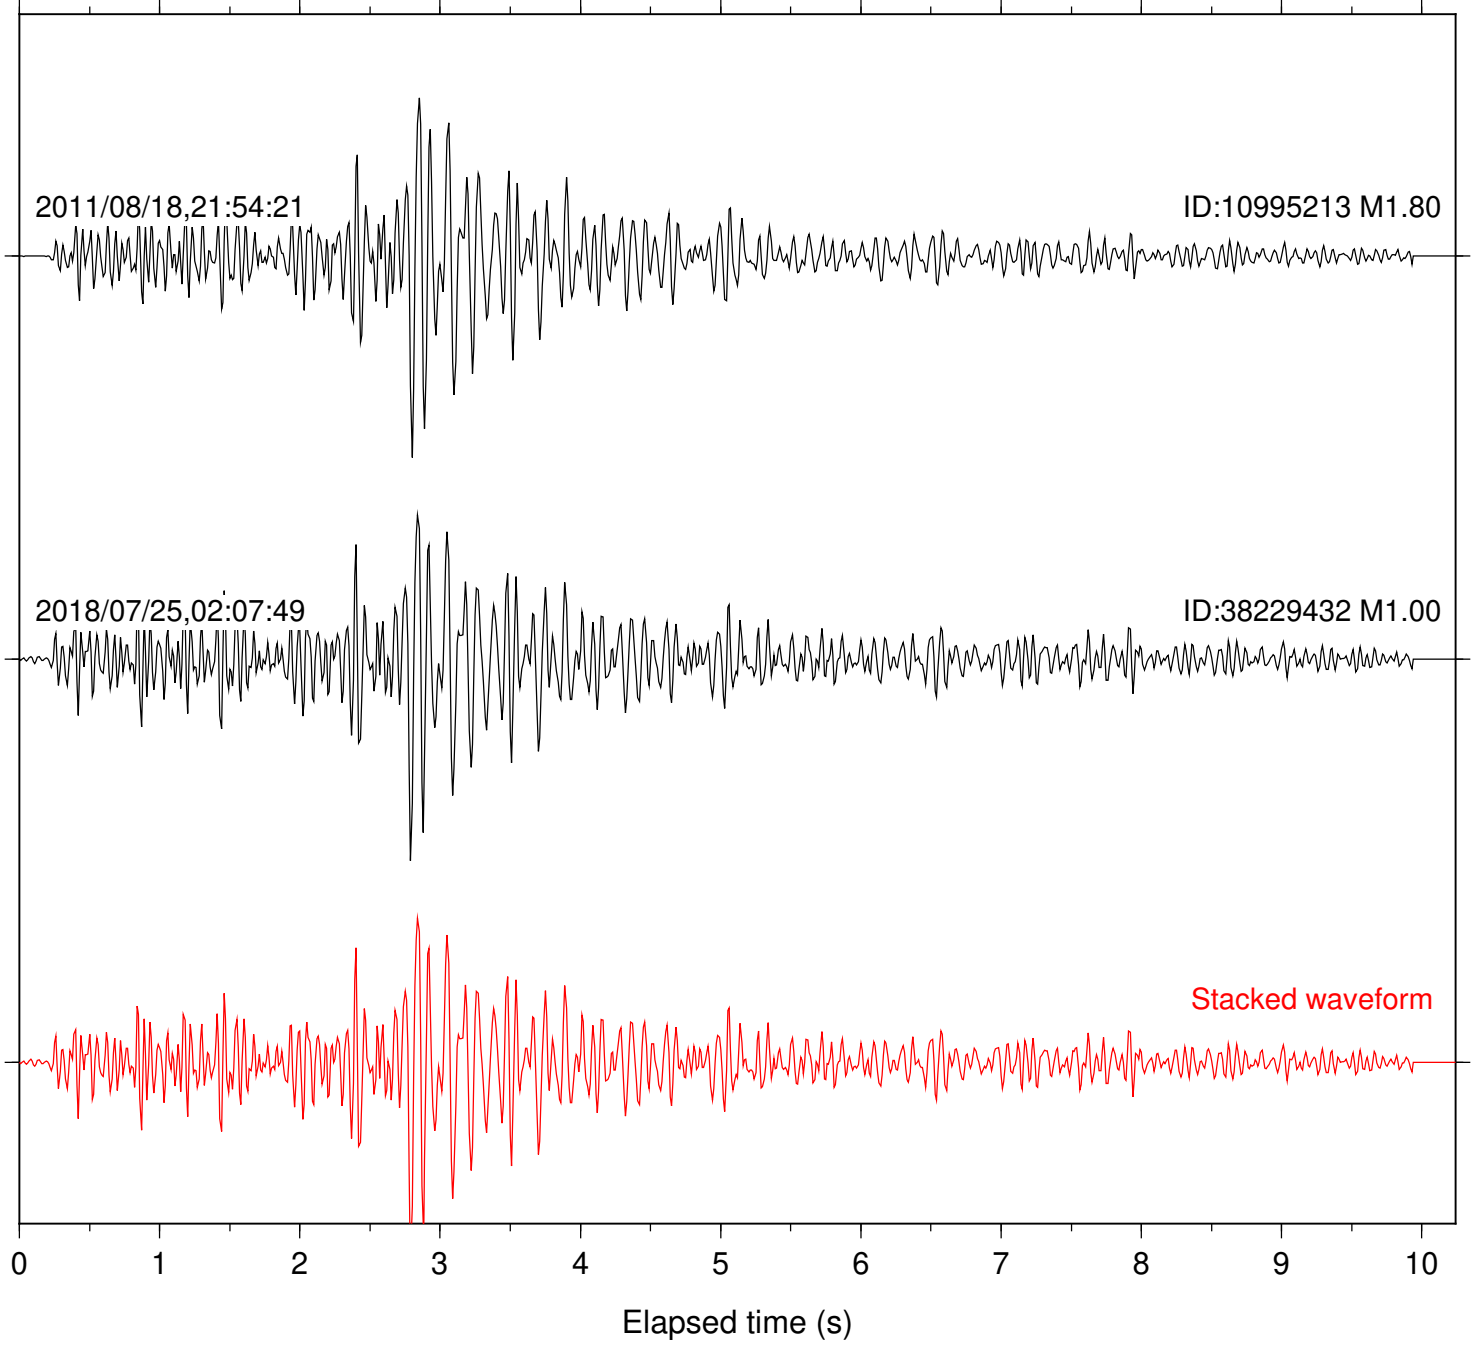

Station: B082 Com: EHZ

Focal depth: 7.34 km

Station: B084 Com: EHZ

Focal depth: 7.34 km

2011/08/18,21:54:21

ID:10995213 M1.80

2018/07/25,02:07:49

ID:38229432 M1.00

Stacked waveform

0 1 2 3 4 5 6 7 8 9 10  
Elapsed time (s)

Station: B086 Com: EHZ

Focal depth: 7.34 km

2011/08/18,21:54:21

ID:10995213 M1.80

2018/07/25,02:07:49

ID:38229432 M1.00

Stacked waveform

0 1 2 3 4 5 6 7 8 9 10  
Elapsed time (s)

Station: B088 Com: EHZ

Focal depth: 7.34 km

Station: B093 Com: EHZ

Focal depth: 7.34 km

Station: B946 Com: EHZ

Focal depth: 7.34 km

Station: PFO Com: HHZ

Focal depth: 7.34 km

Station: TOR Com: HHZ

Focal depth: 7.34 km