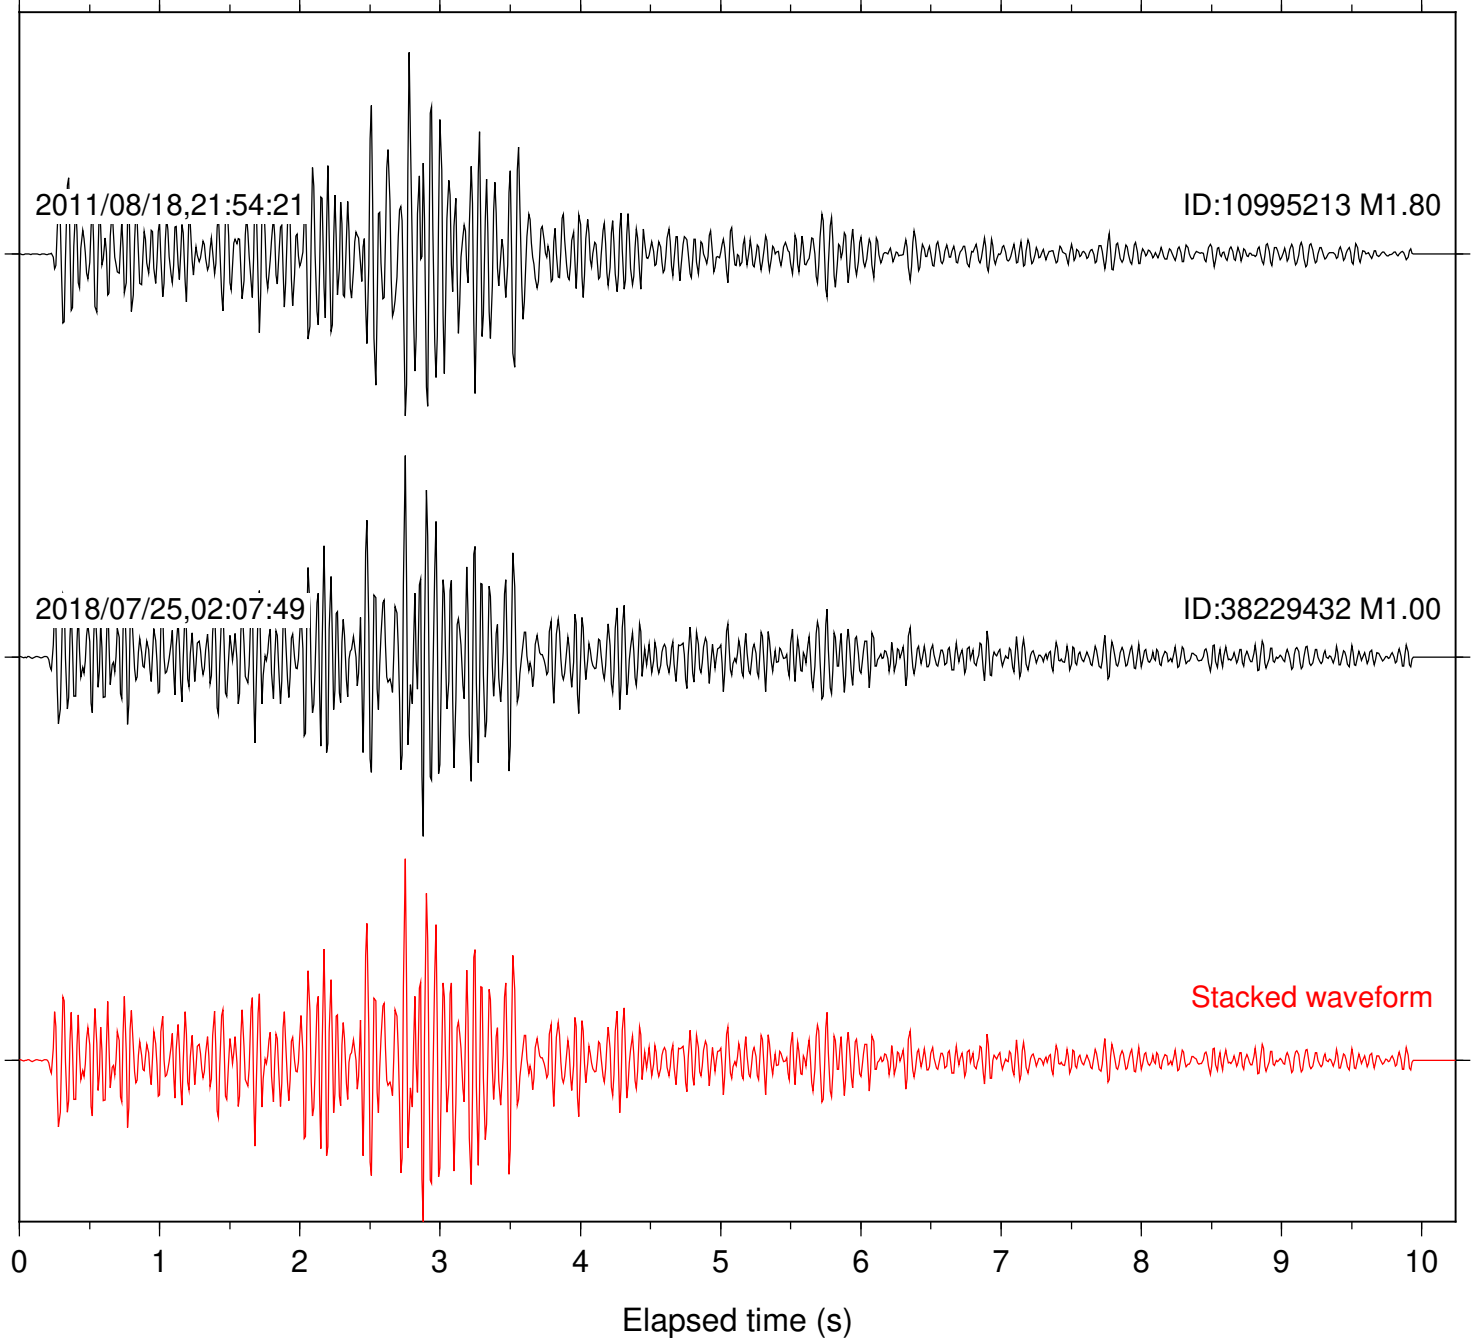

Station: B082 Com: EHZ

Focal depth: 7.34 km

Station: B084 Com: EHZ

Focal depth: 7.34 km

2011/08/18,21:54:21

ID:10995213 M1.80

2018/07/25,02:07:49

ID:38229432 M1.00

Stacked waveform

0 1 2 3 4 5 6 7 8 9 10  
Elapsed time (s)

Station: B086 Com: EHZ

Focal depth: 7.34 km

2011/08/18,21:54:21

ID:10995213 M1.80

2018/07/25,02:07:49

ID:38229432 M1.00

Stacked waveform

0 1 2 3 4 5 6 7 8 9 10  
Elapsed time (s)

Station: B088 Com: EHZ

Focal depth: 7.34 km

Station: B093 Com: EHZ

Focal depth: 7.34 km

Station: B946 Com: EHZ

Focal depth: 7.34 km

Station: PFO Com: HHZ

Focal depth: 7.34 km

Station: TOR Com: HHZ

Focal depth: 7.34 km