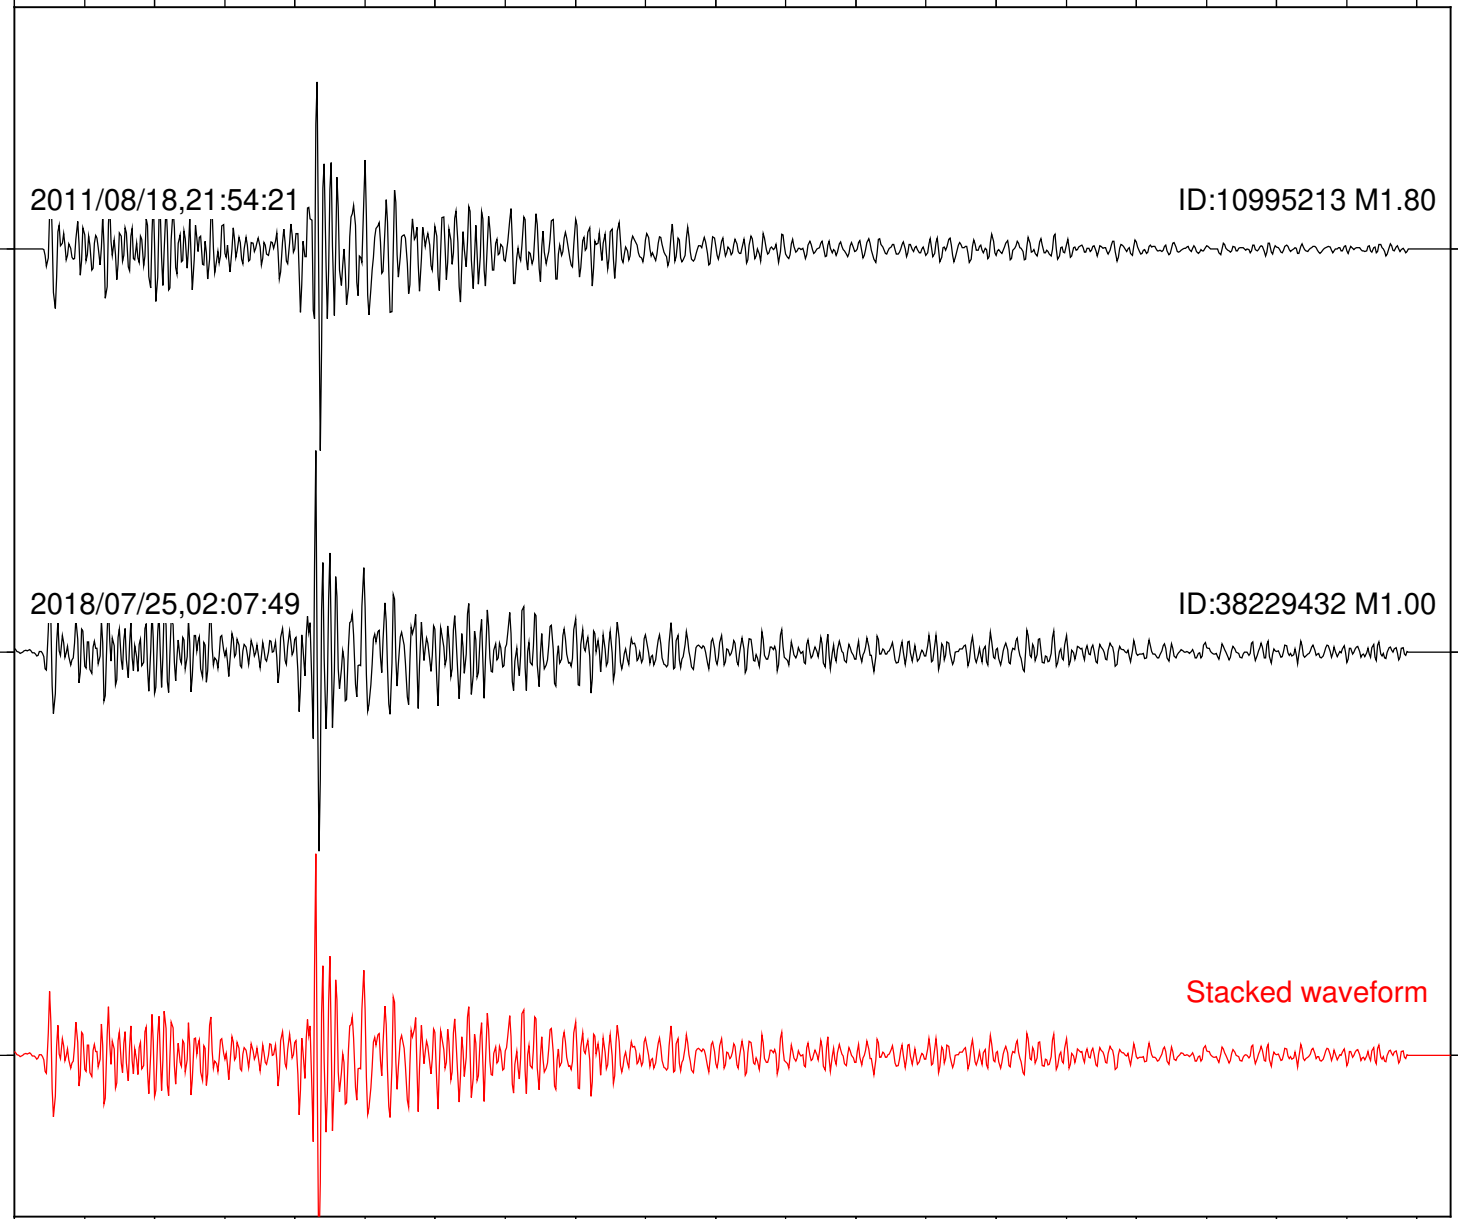

Station: B082 Com: EHZ

Focal depth: 7.34 km

Station: B084 Com: EHZ

Focal depth: 7.34 km

2011/08/18,21:54:21

ID:10995213 M1.80

2018/07/25,02:07:49

ID:38229432 M1.00

Stacked waveform

0 1 2 3 4 5 6 7 8 9 10  
Elapsed time (s)

Station: B086 Com: EHZ

Focal depth: 7.34 km

2011/08/18,21:54:21

ID:10995213 M1.80

2018/07/25,02:07:49

ID:38229432 M1.00

Stacked waveform

0 1 2 3 4 5 6 7 8 9 10  
Elapsed time (s)

Station: B088 Com: EHZ

Focal depth: 7.34 km

Station: B093 Com: EHZ

Focal depth: 7.34 km

Station: B946 Com: EHZ

Focal depth: 7.34 km

Station: PFO Com: HHZ

Focal depth: 7.34 km

Station: TOR Com: HHZ

Focal depth: 7.34 km