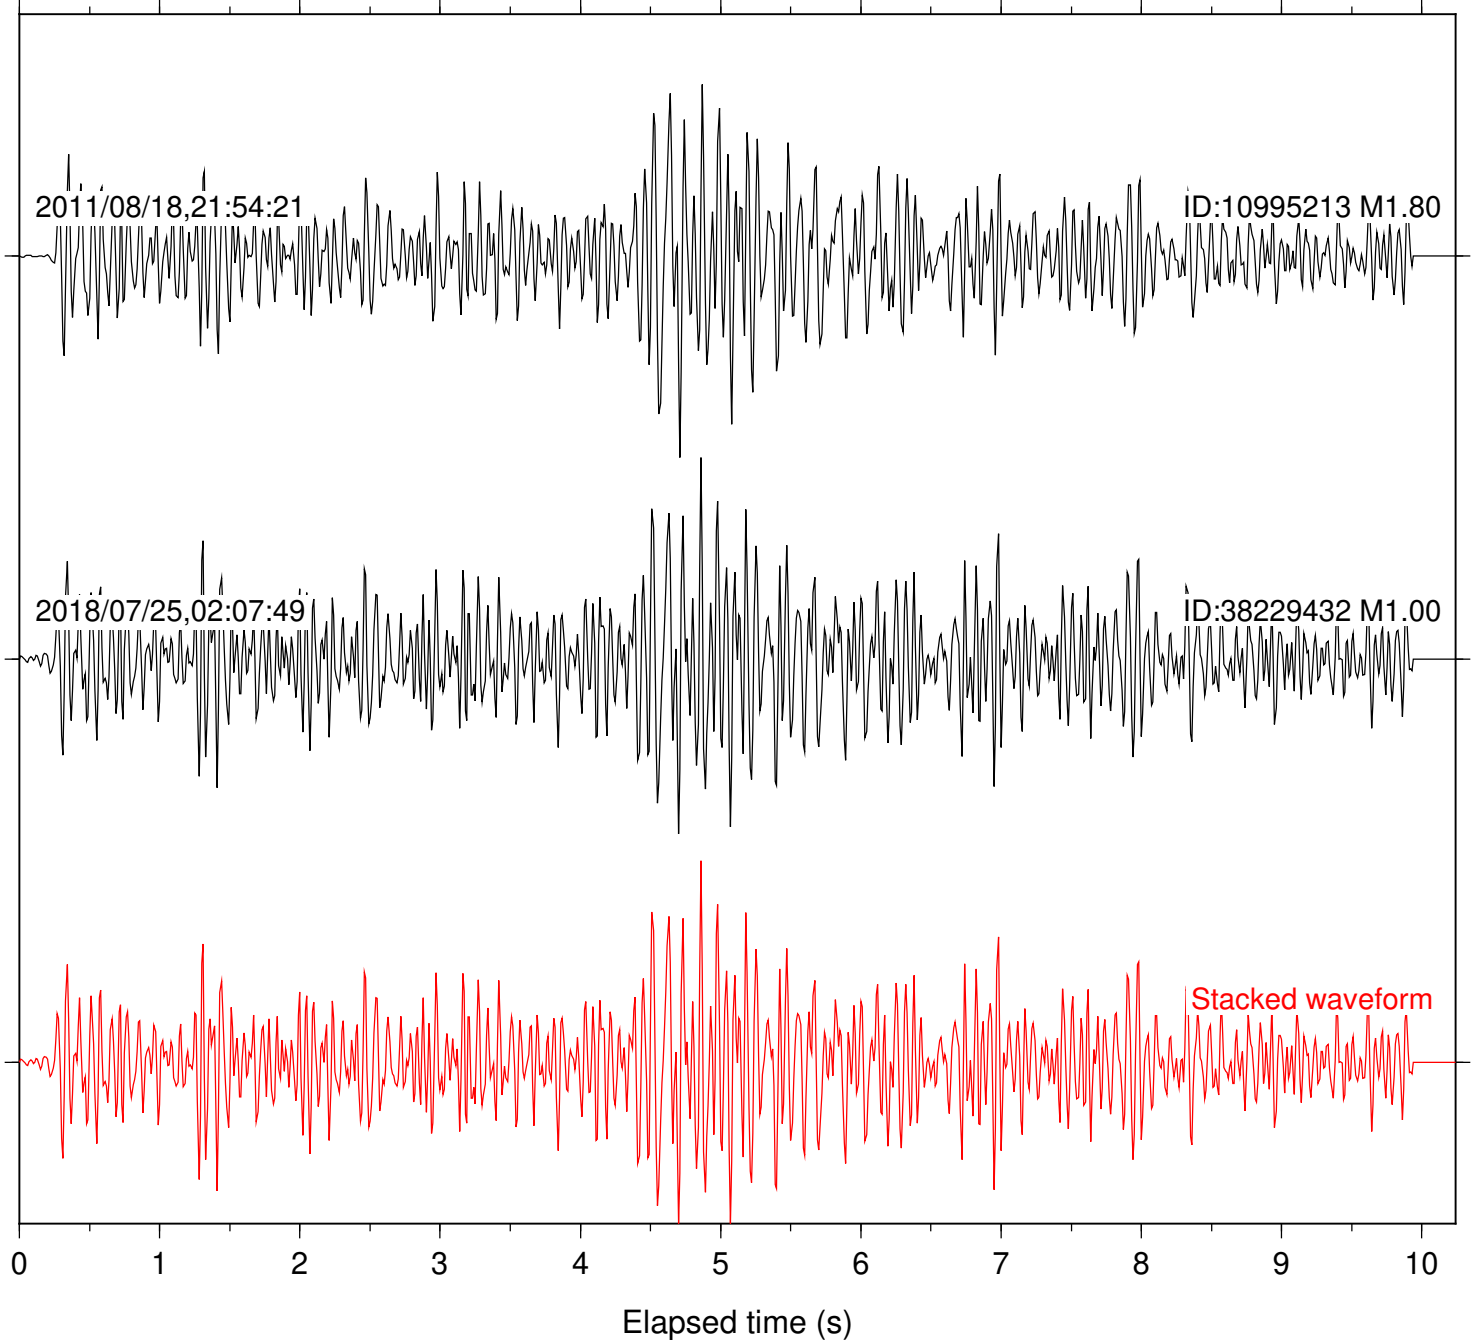

Station: B082 Com: EHZ

Focal depth: 7.34 km

Station: B084 Com: EHZ

Focal depth: 7.34 km

2011/08/18,21:54:21

ID:10995213 M1.80

2018/07/25,02:07:49

ID:38229432 M1.00

Stacked waveform

0 1 2 3 4 5 6 7 8 9 10  
Elapsed time (s)

Station: B086 Com: EHZ

Focal depth: 7.34 km

2011/08/18,21:54:21

ID:10995213 M1.80

2018/07/25,02:07:49

ID:38229432 M1.00

Stacked waveform

0 1 2 3 4 5 6 7 8 9 10  
Elapsed time (s)

Station: B088 Com: EHZ

Focal depth: 7.34 km

Station: B093 Com: EHZ

Focal depth: 7.34 km

Station: B946 Com: EHZ

Focal depth: 7.34 km

Station: PFO Com: HHZ

Focal depth: 7.34 km

Station: TOR Com: HHZ

Focal depth: 7.34 km