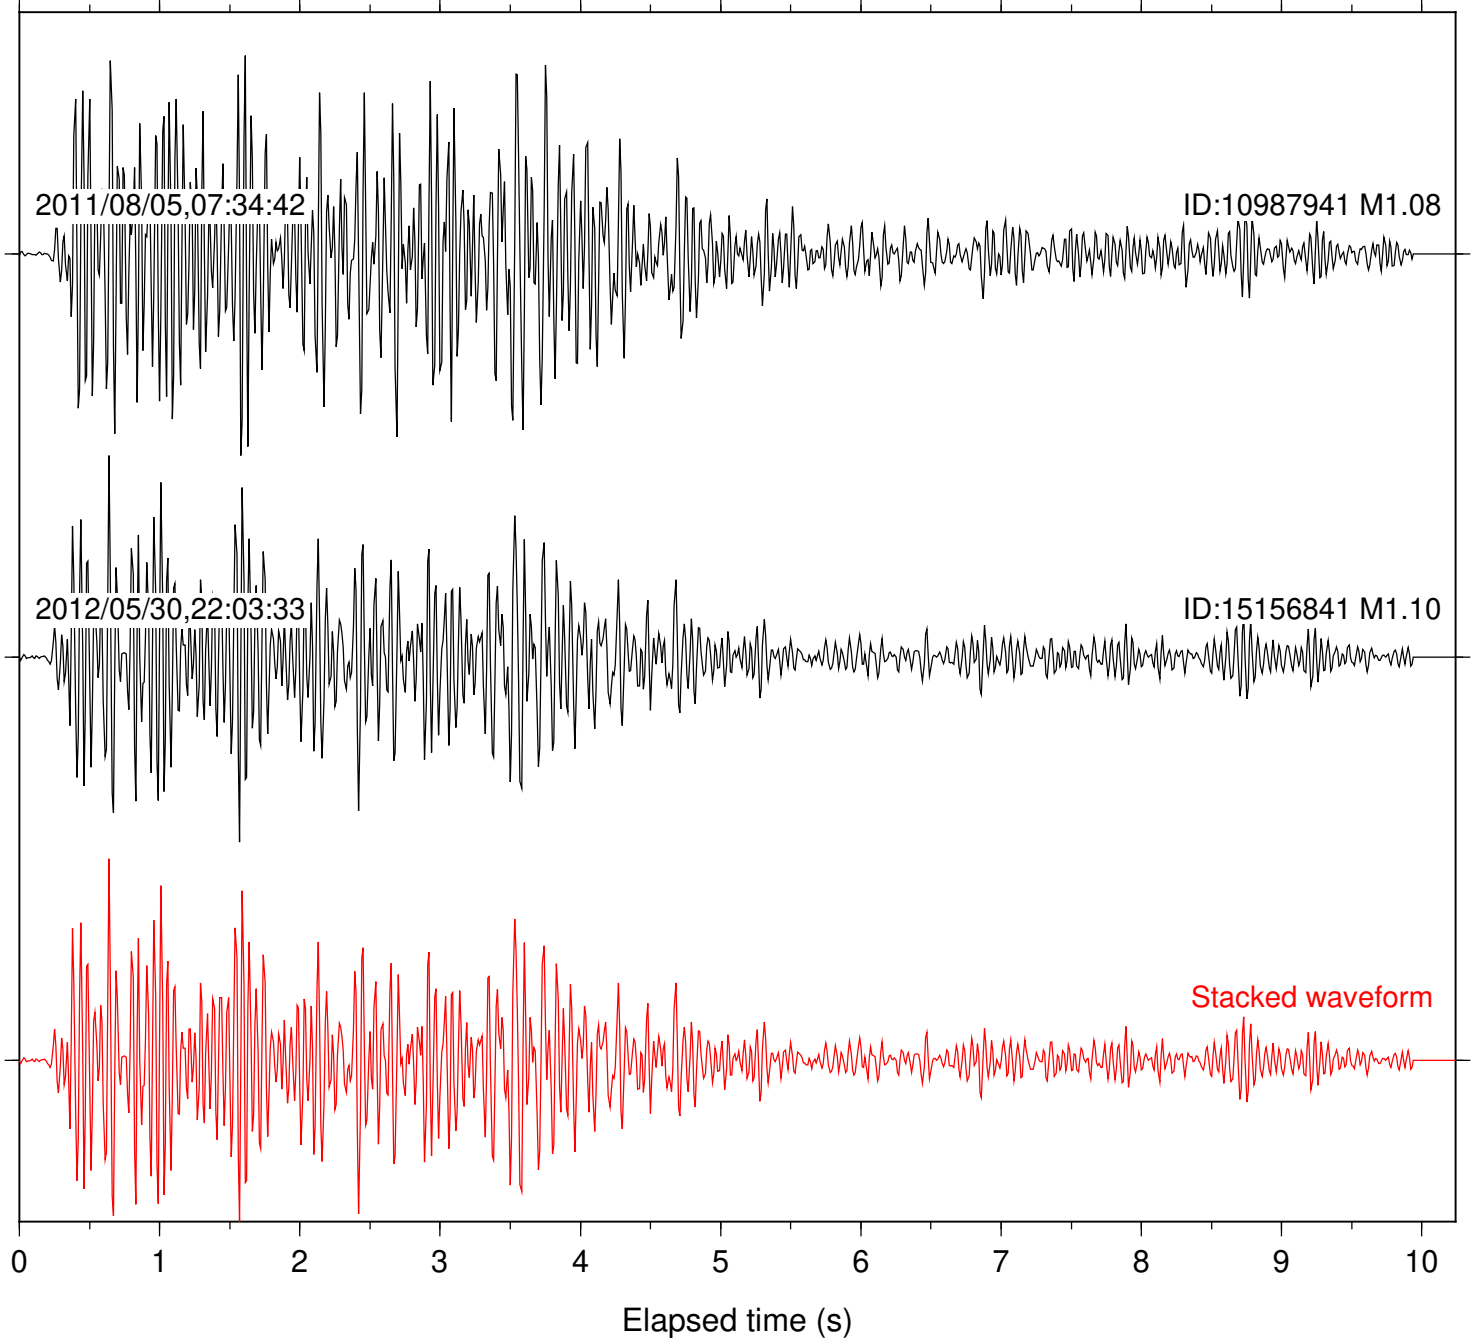

Station: B087 Com: EHZ

Focal depth: 10.59 km

Station: B088 Com: EHZ

Focal depth: 10.59 km

2011/07/21,15:07:21

ID:15021940 M1.69

2011/08/05,07:34:42

ID:10987941 M1.08

2011/08/05,07:34:42

ID:10987941 M1.08

2012/05/30,22:03:33

ID:15156841 M1.10

Stacked waveform

0 1 2 3 4 5 6 7 8 9 10
Elapsed time (s)

Station: LVA2 Com: HHZ

Focal depth: 10.59 km

Station: PLM Com: HHZ

Focal depth: 10.59 km

Station: SND Com: HHZ

Focal depth: 10.59 km