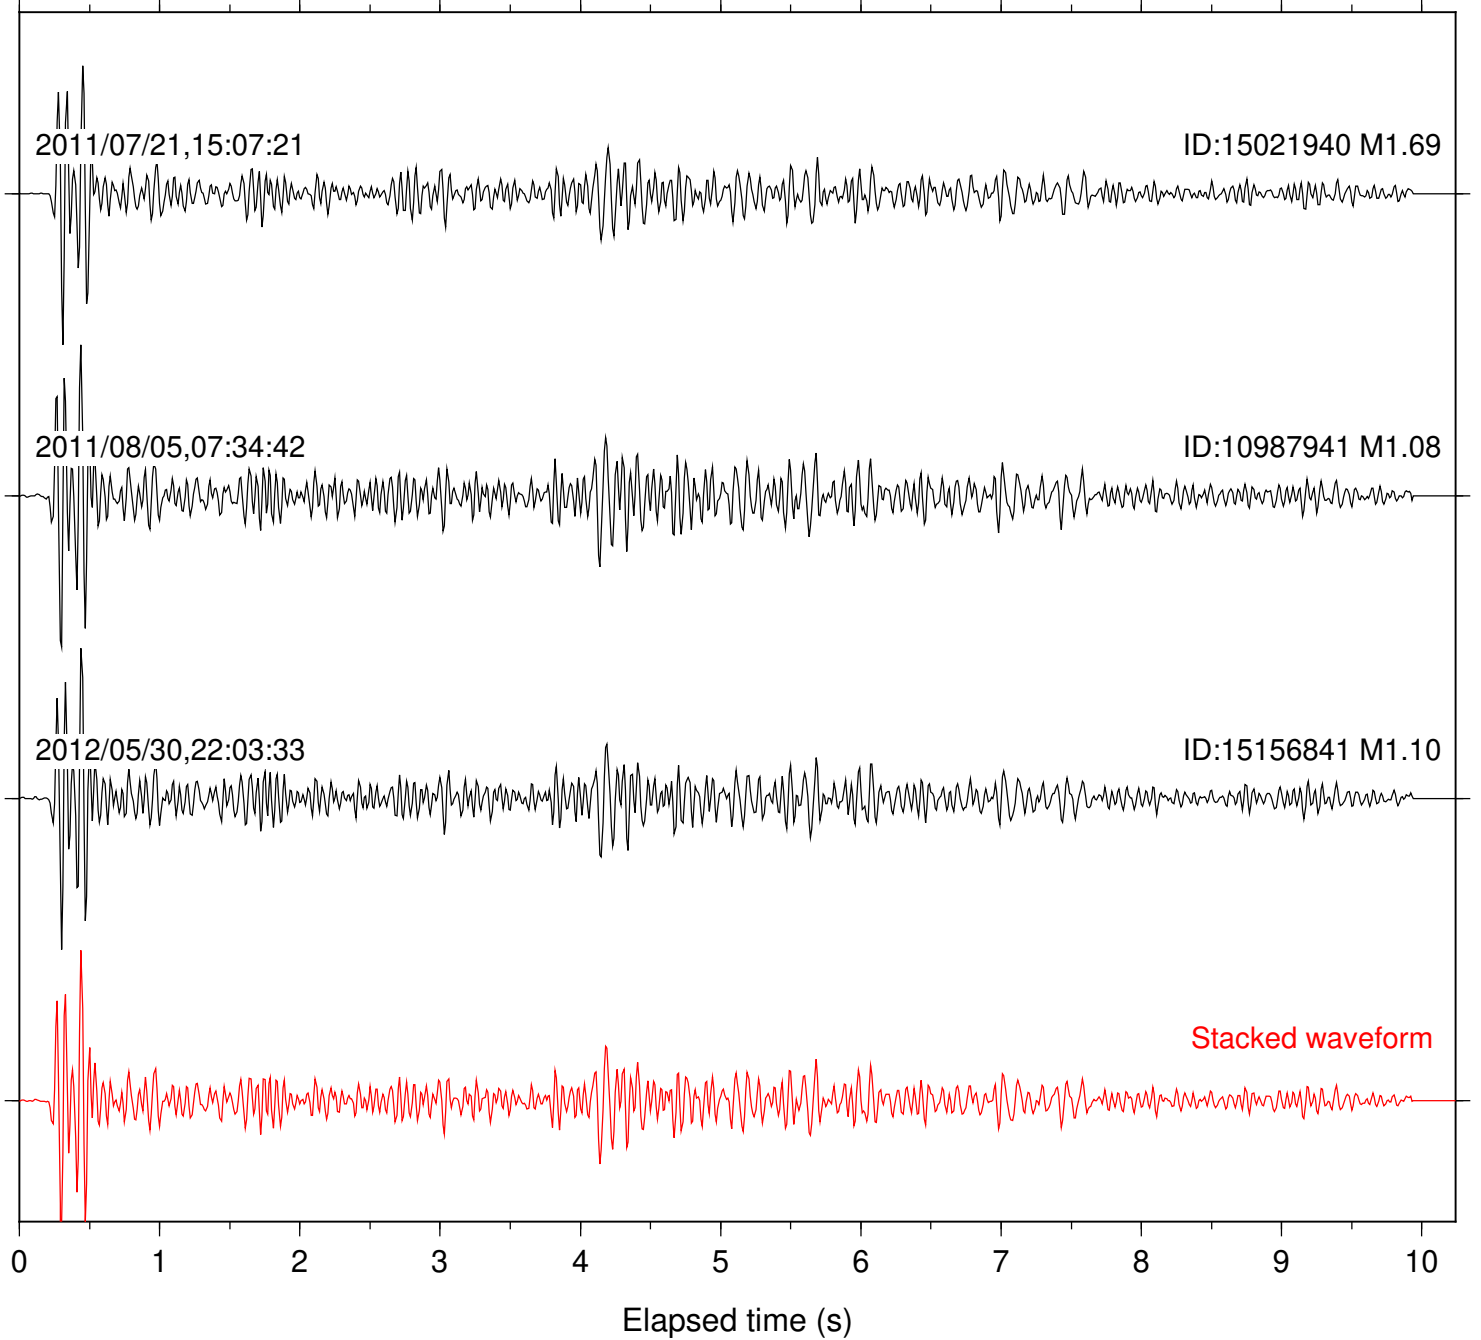

Station: B087 Com: EHZ

Focal depth: 10.59 km

Station: B088 Com: EHZ

Focal depth: 10.59 km

2011/07/21,15:07:21

ID:15021940 M1.69

2011/08/05,07:34:42

ID:10987941 M1.08

2012/05/30,22:03:33

ID:15156841 M1.10

Stacked waveform

0 1 2 3 4 5 6 7 8 9 10
Elapsed time (s)

Station: FRD Com: HHZ

Focal depth: 10.59 km

2011/07/21,15:07:21

ID:15021940 M1.69

2011/08/05,07:34:42

ID:10987941 M1.08

2012/05/30,22:03:33

ID:15156841 M1.10

Stacked waveform

0 1 2 3 4 5 6 7 8 9 10
Elapsed time (s)

Station: LVA2 Com: HHZ

Focal depth: 10.59 km

Station: PLM Com: HHZ

Focal depth: 10.59 km

Station: SND Com: HHZ

Focal depth: 10.59 km