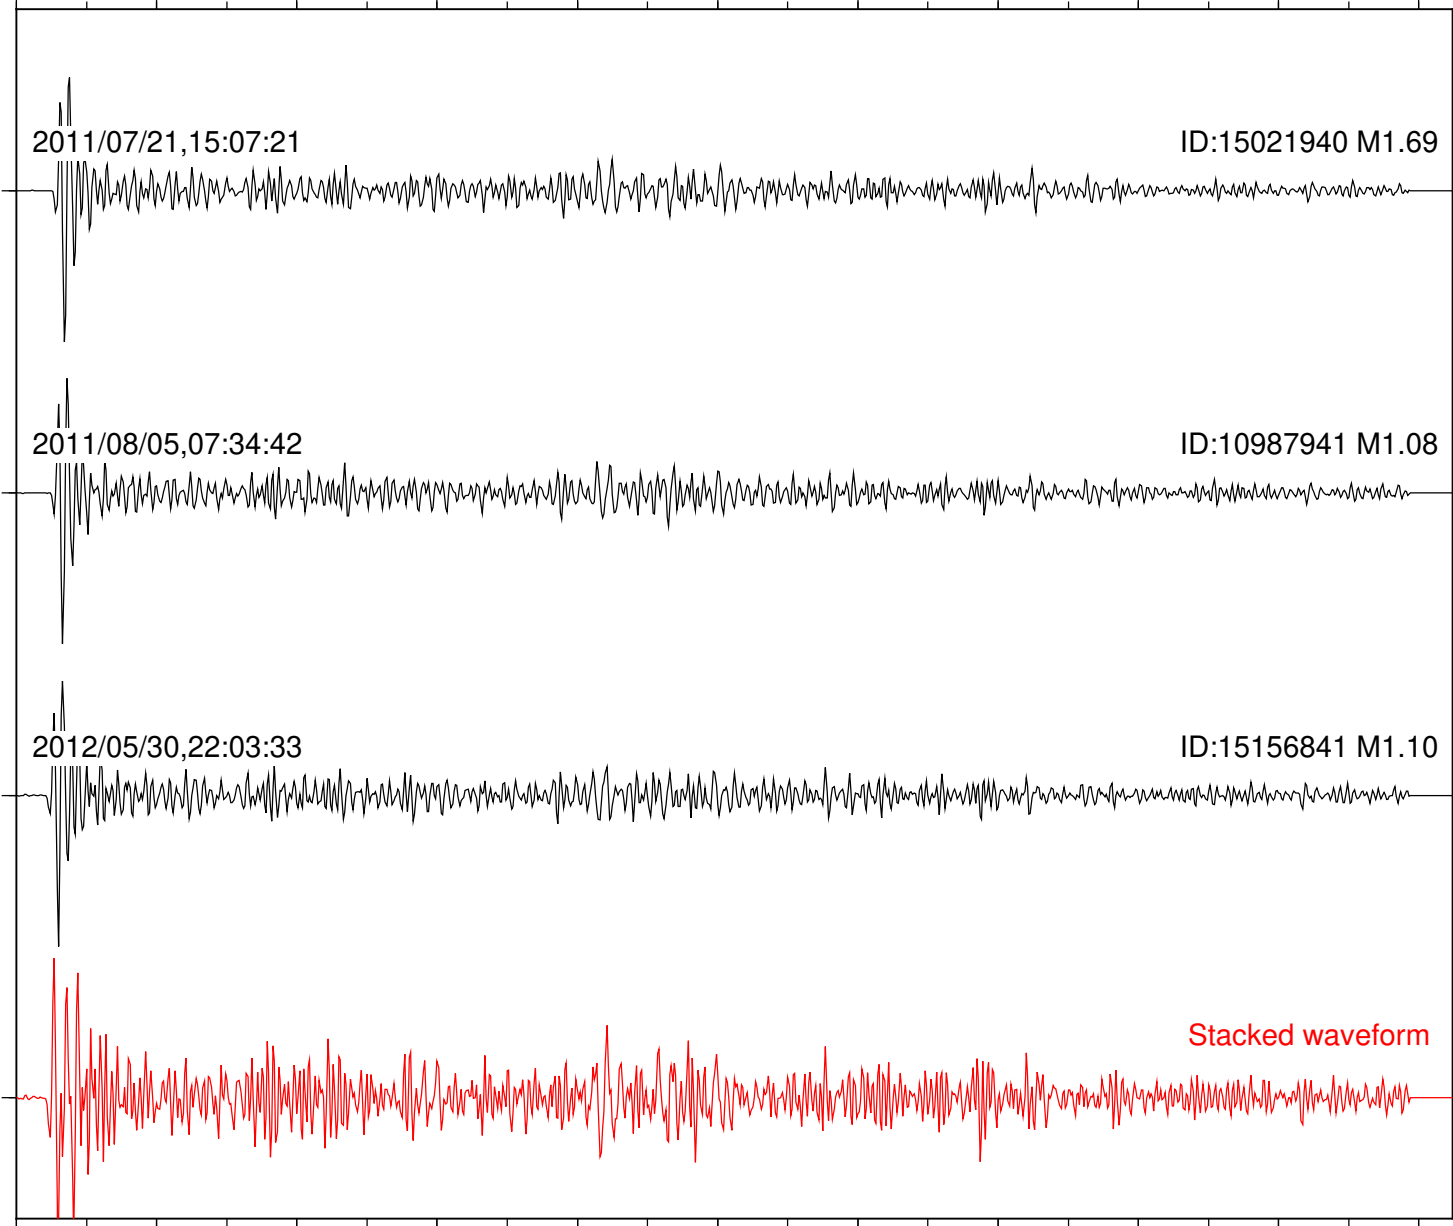

Station: B087 Com: EHZ

Focal depth: 10.59 km

Station: B088 Com: EHZ

Focal depth: 10.59 km

2011/07/21,15:07:21

ID:15021940 M1.69

2011/08/05,07:34:42

ID:10987941 M1.08

2011/08/05,07:34:42

ID:10987941 M1.08

2012/05/30,22:03:33

ID:15156841 M1.10

Stacked waveform

0 1 2 3 4 5 6 7 8 9 10
Elapsed time (s)

Station: LVA2 Com: HHZ

Focal depth: 10.59 km

Station: PLM Com: HHZ

Focal depth: 10.59 km

Station: SND Com: HHZ

Focal depth: 10.59 km