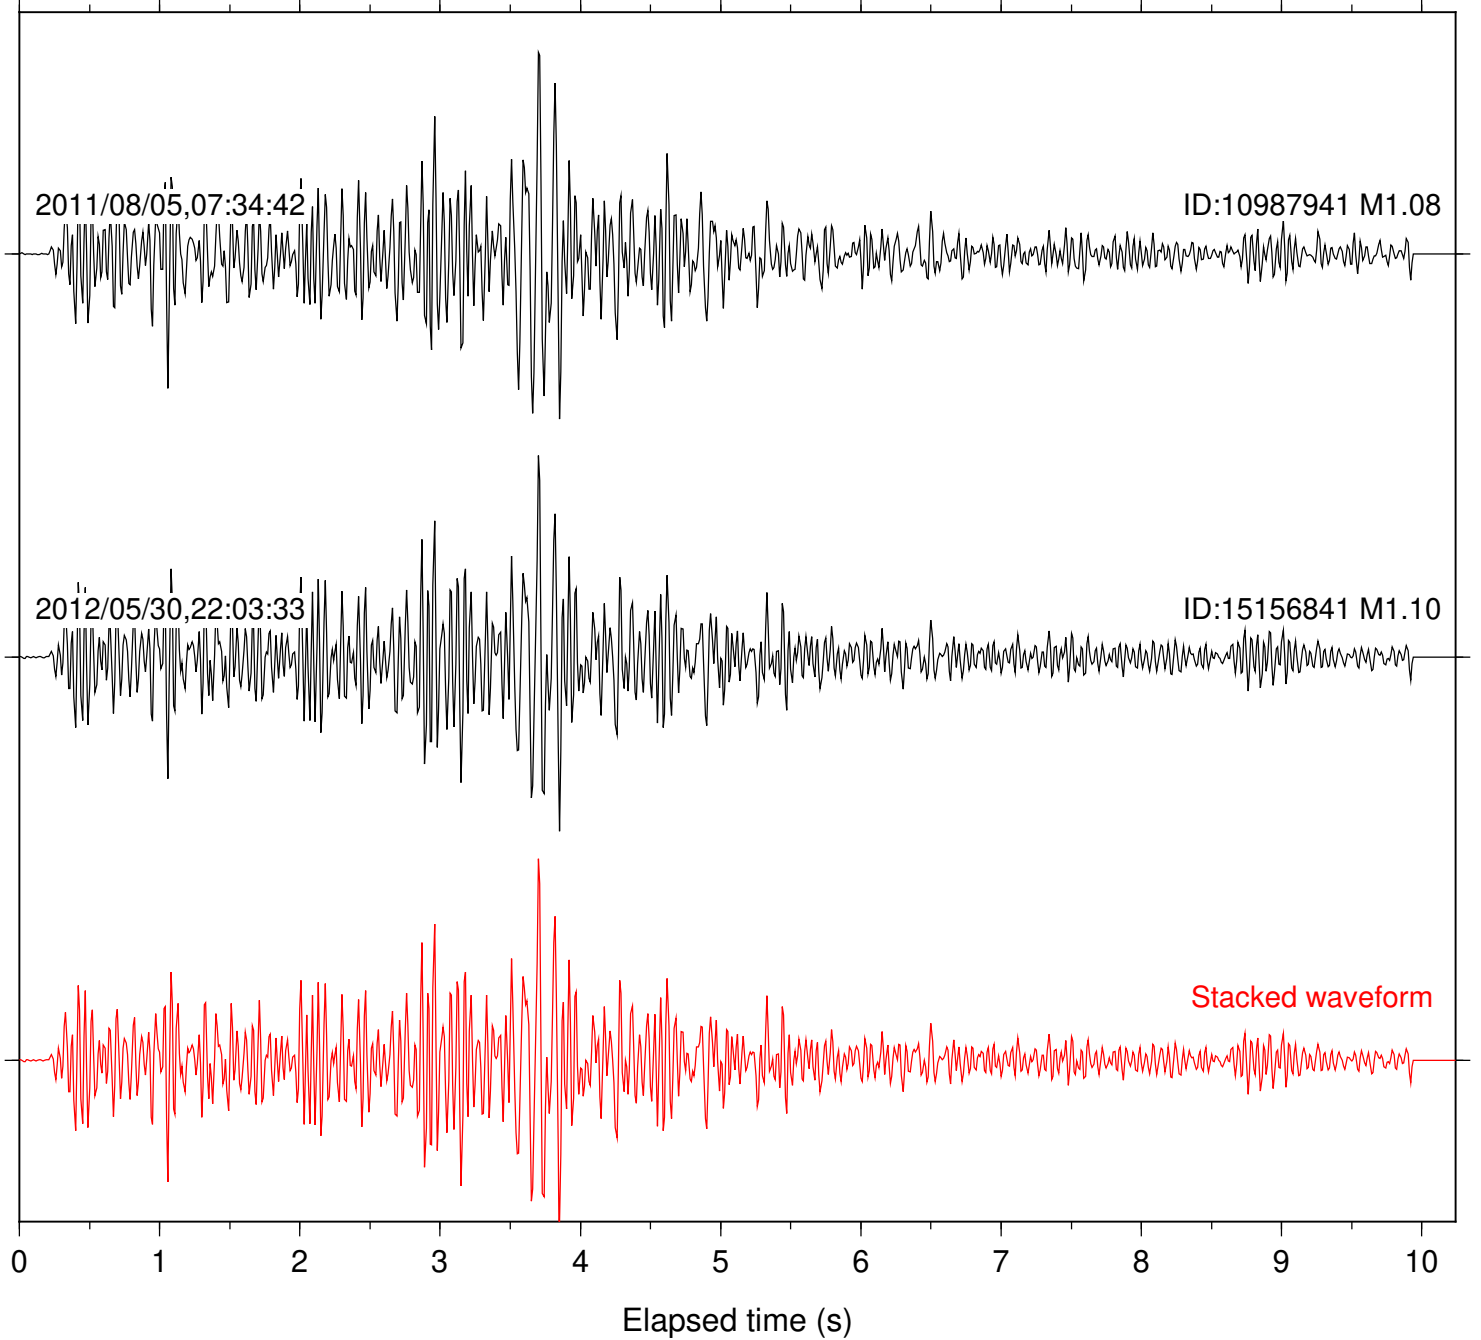

Station: B087 Com: EHZ

Focal depth: 10.59 km

Station: B088 Com: EHZ

Focal depth: 10.59 km

2011/07/21,15:07:21

ID:15021940 M1.69

2011/08/05,07:34:42

ID:10987941 M1.08

2011/08/05,07:34:42

ID:10987941 M1.08

2012/05/30,22:03:33

ID:15156841 M1.10

Stacked waveform

0 1 2 3 4 5 6 7 8 9 10
Elapsed time (s)

Station: LVA2 Com: HHZ

Focal depth: 10.59 km

Station: PLM Com: HHZ

Focal depth: 10.59 km

Station: SND Com: HHZ

Focal depth: 10.59 km