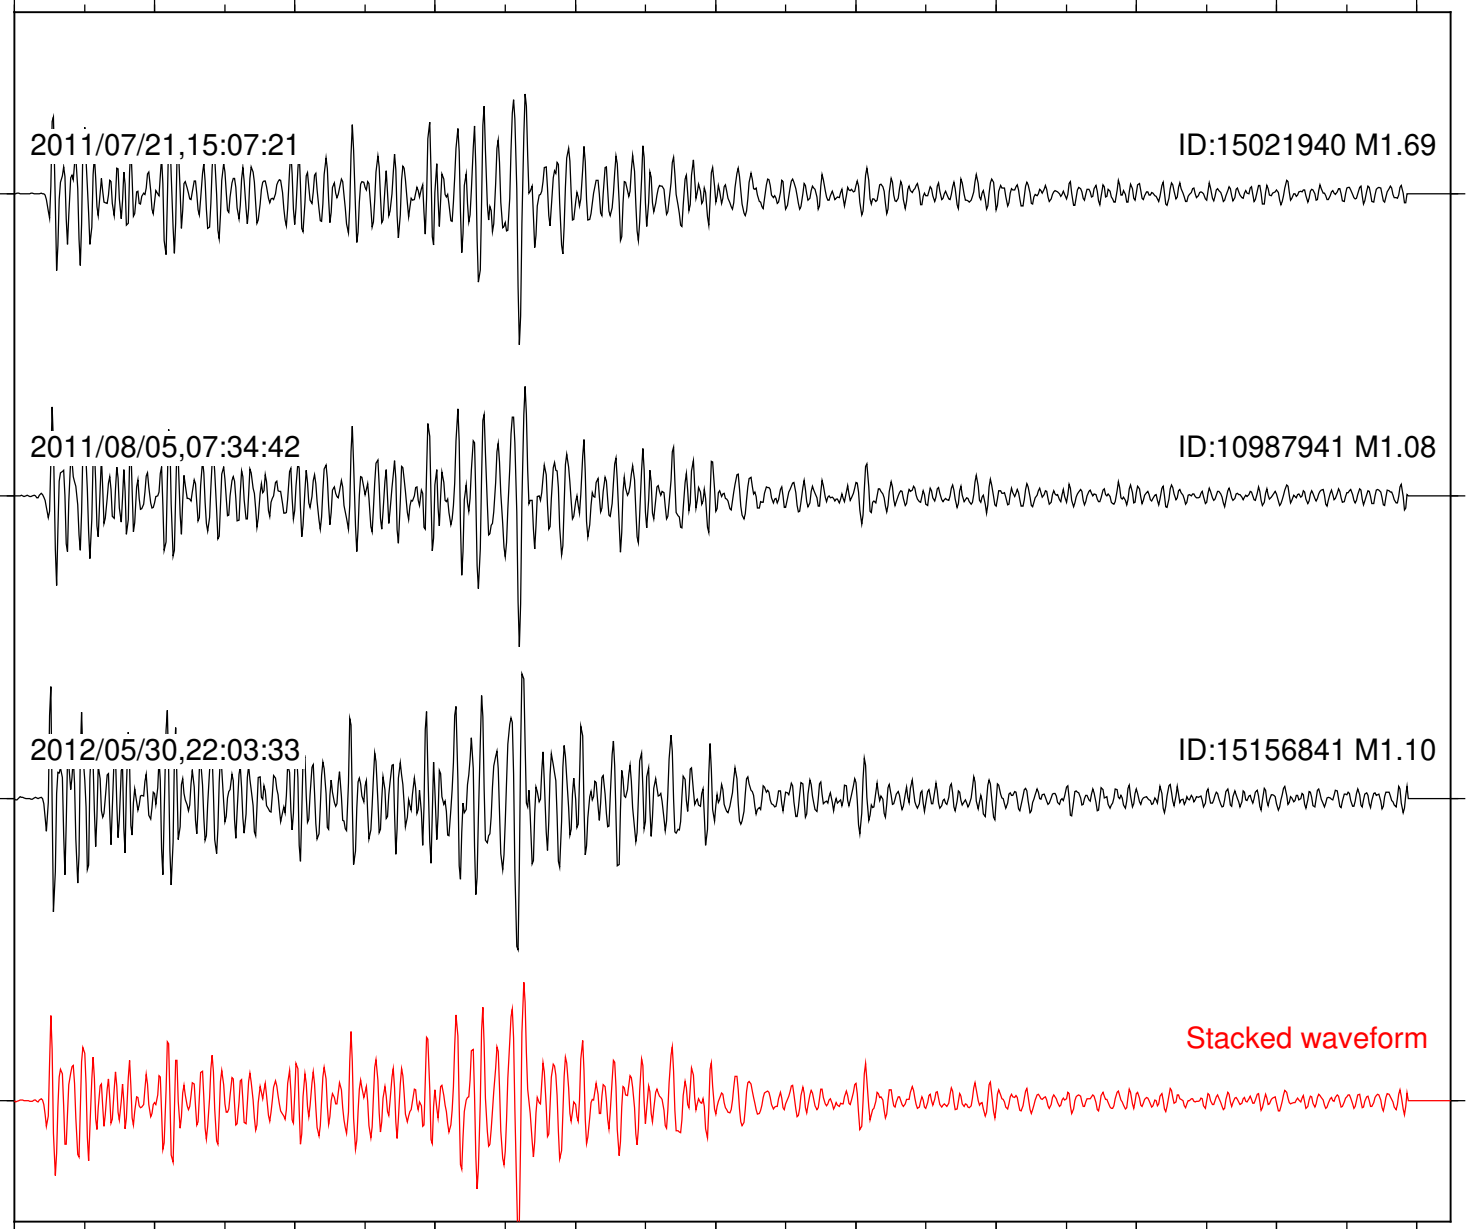

Station: B087 Com: EHZ

Focal depth: 10.59 km

Station: B088 Com: EHZ

Focal depth: 10.59 km

2011/07/21,15:07:21

ID:15021940 M1.69

2011/08/05,07:34:42

ID:10987941 M1.08

2012/05/30,22:03:33

ID:15156841 M1.10

Stacked waveform

0 1 2 3 4 5 6 7 8 9 10
Elapsed time (s)

Station: FRD Com: HHZ

Focal depth: 10.59 km

2011/07/21,15:07:21

ID:15021940 M1.69

2011/08/05,07:34:42

ID:10987941 M1.08

2012/05/30,22:03:33

ID:15156841 M1.10

Stacked waveform

0 1 2 3 4 5 6 7 8 9 10
Elapsed time (s)

Station: LVA2 Com: HHZ

Focal depth: 10.59 km

Station: PLM Com: HHZ

Focal depth: 10.59 km

Station: SND Com: HHZ

Focal depth: 10.59 km