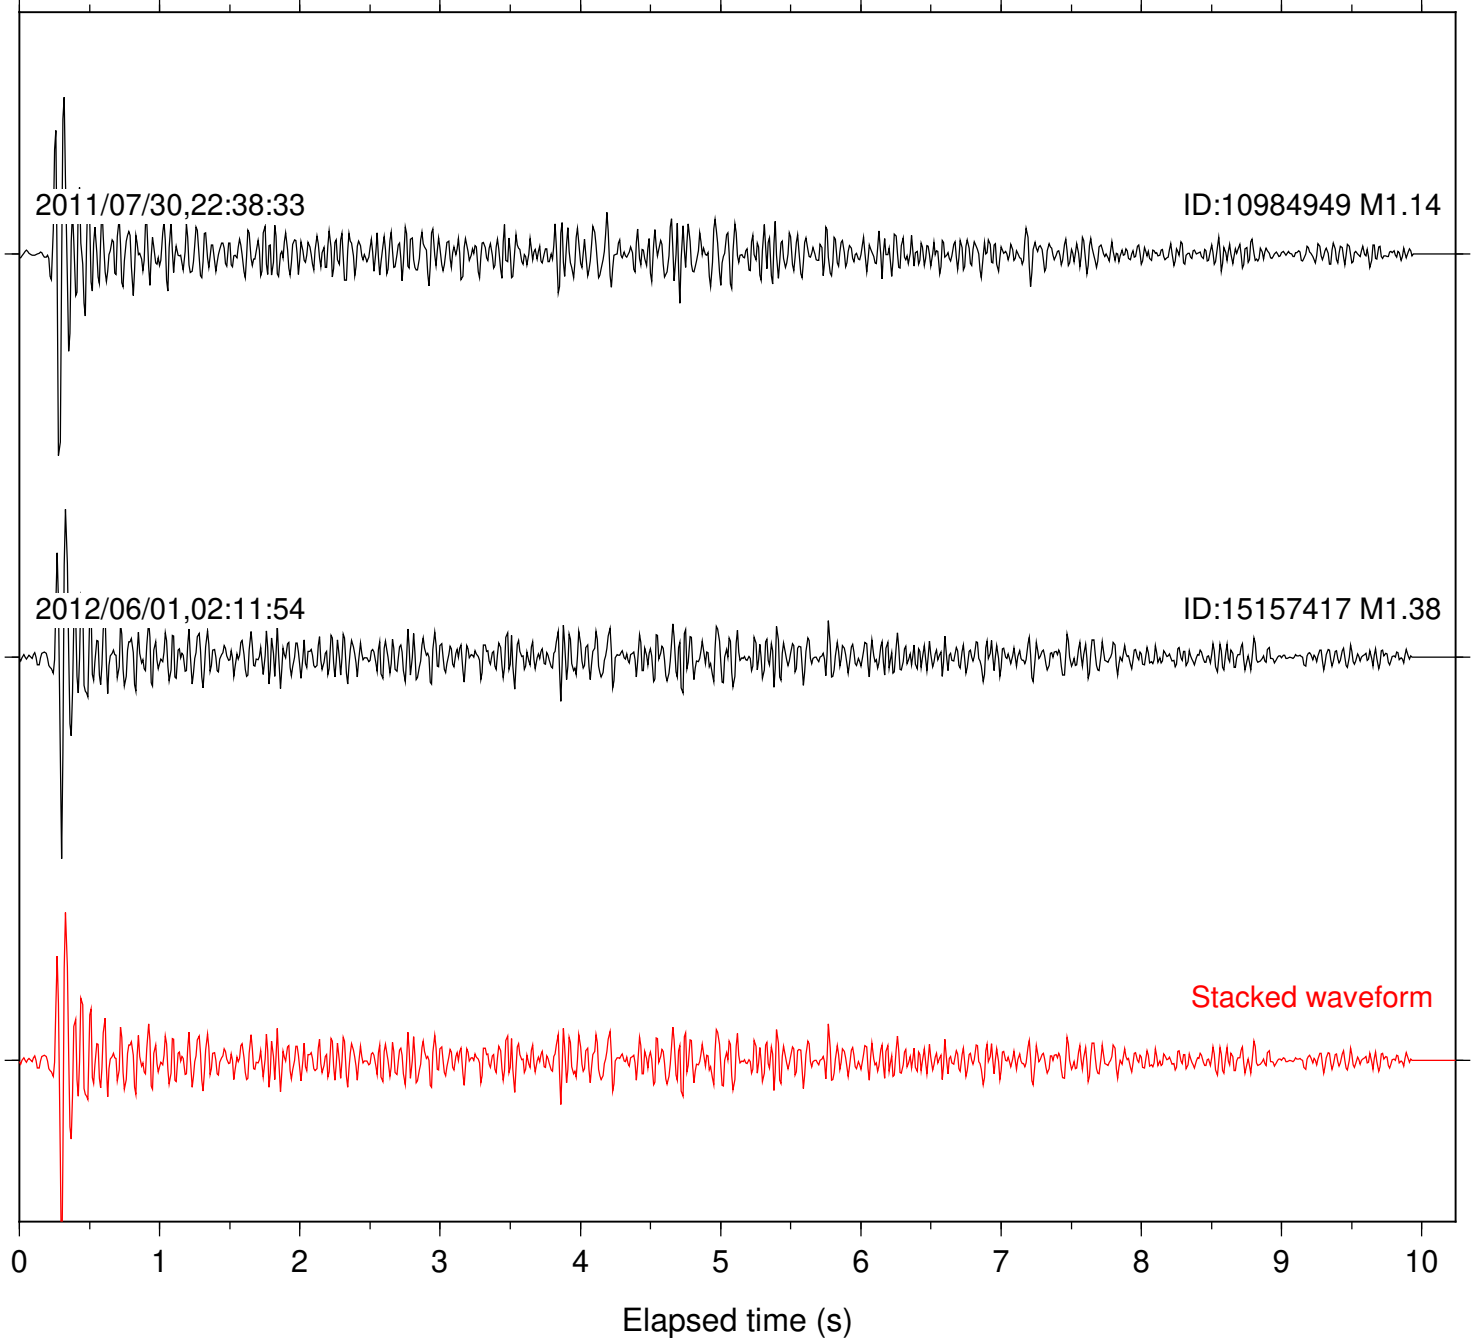

Station: B088 Com: EHZ

Focal depth: 10.60 km

Station: B946 Com: EHZ

Focal depth: 10.60 km

Station: FRD Com: HHZ

Focal depth: 10.60 km

Station: PLM Com: HHZ

Focal depth: 10.60 km