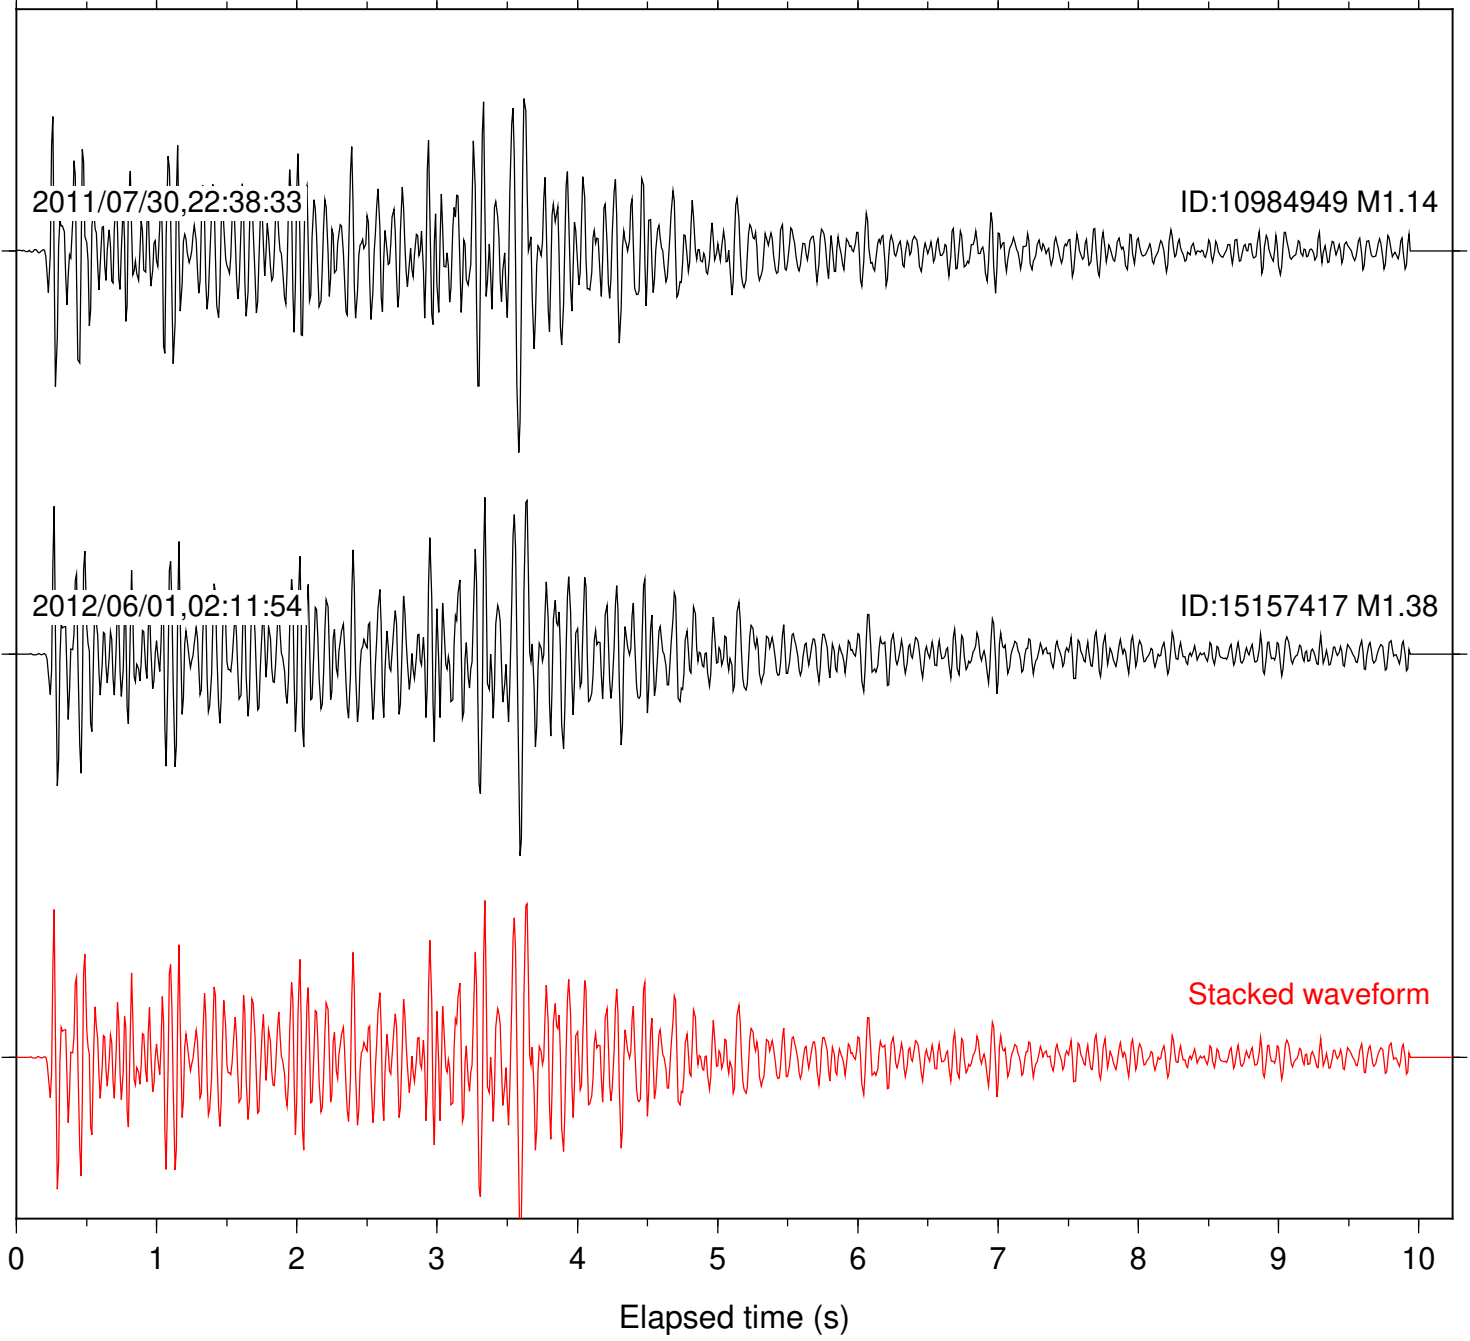

Station: B088 Com: EHZ

Focal depth: 10.60 km

Station: B946 Com: EHZ

Focal depth: 10.60 km

Station: FRD Com: HHZ

Focal depth: 10.60 km

Station: PLM Com: HHZ

Focal depth: 10.60 km