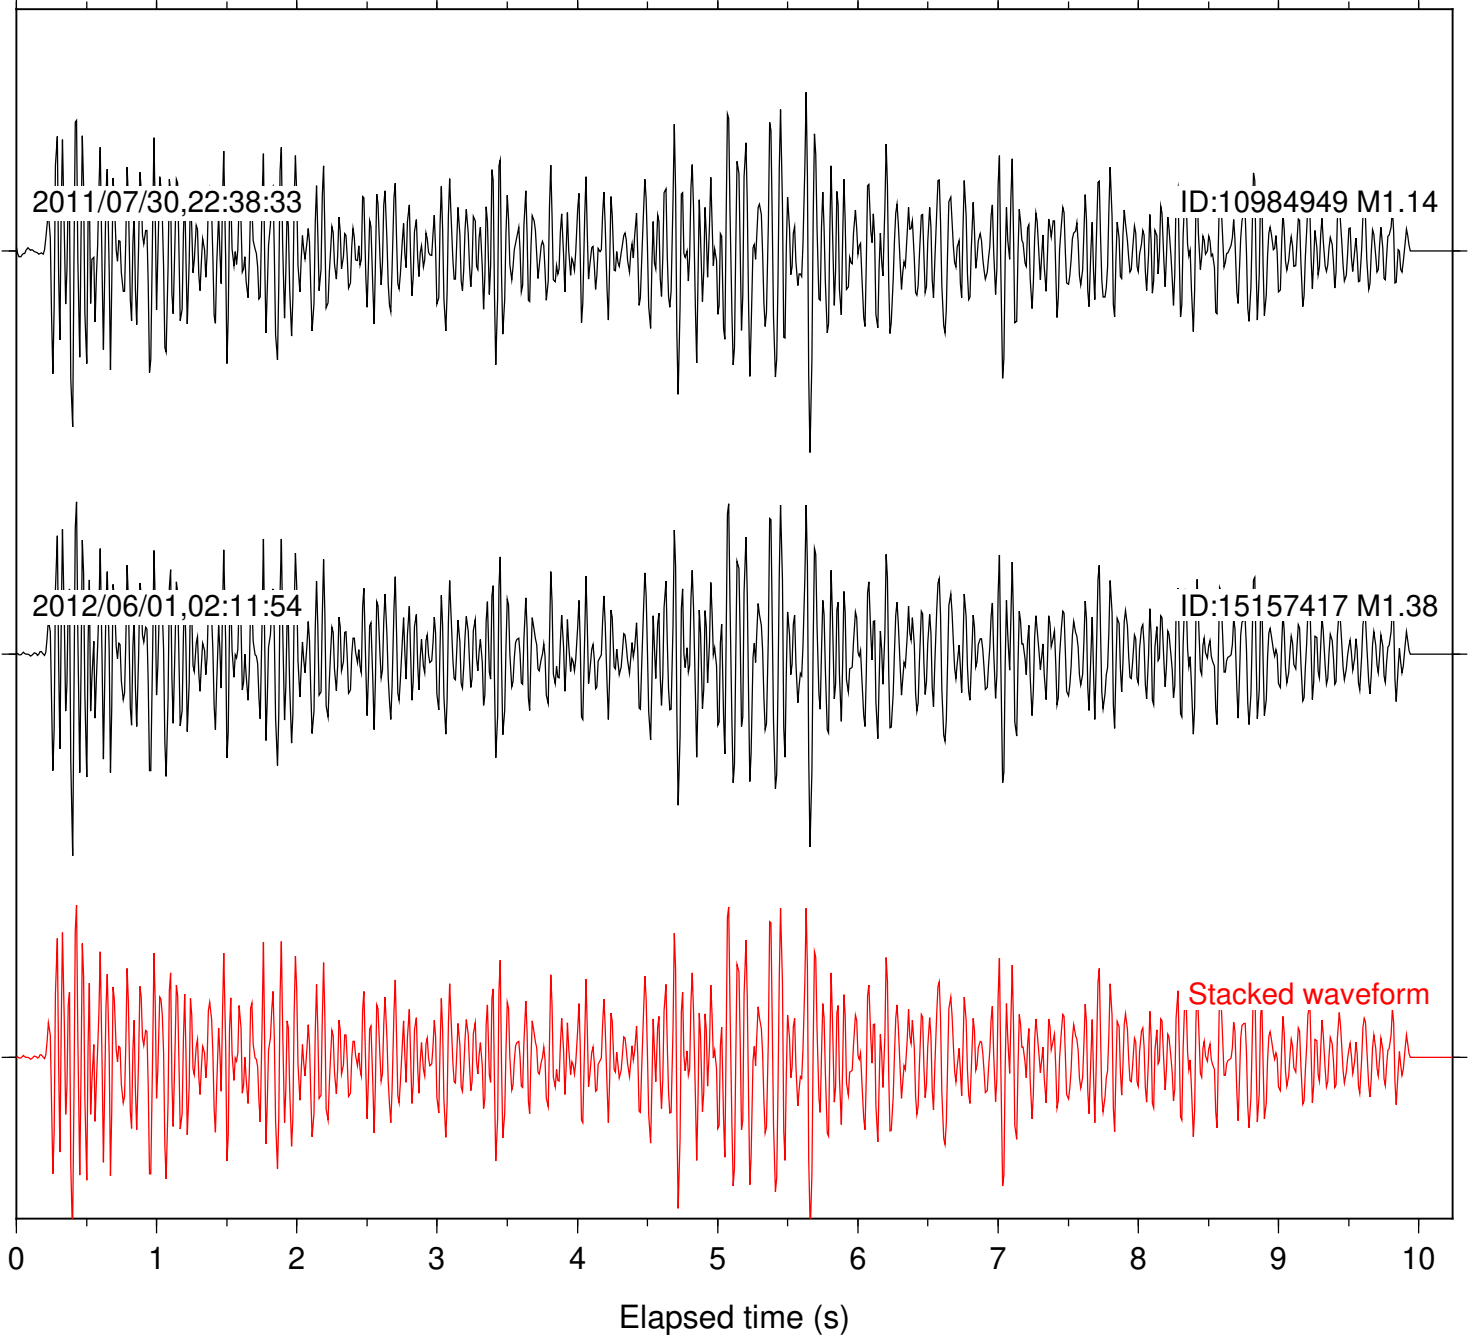

Station: B088 Com: EHZ

Focal depth: 10.60 km

Station: B946 Com: EHZ

Focal depth: 10.60 km

Station: FRD Com: HHZ

Focal depth: 10.60 km

Station: PLM Com: HHZ

Focal depth: 10.60 km