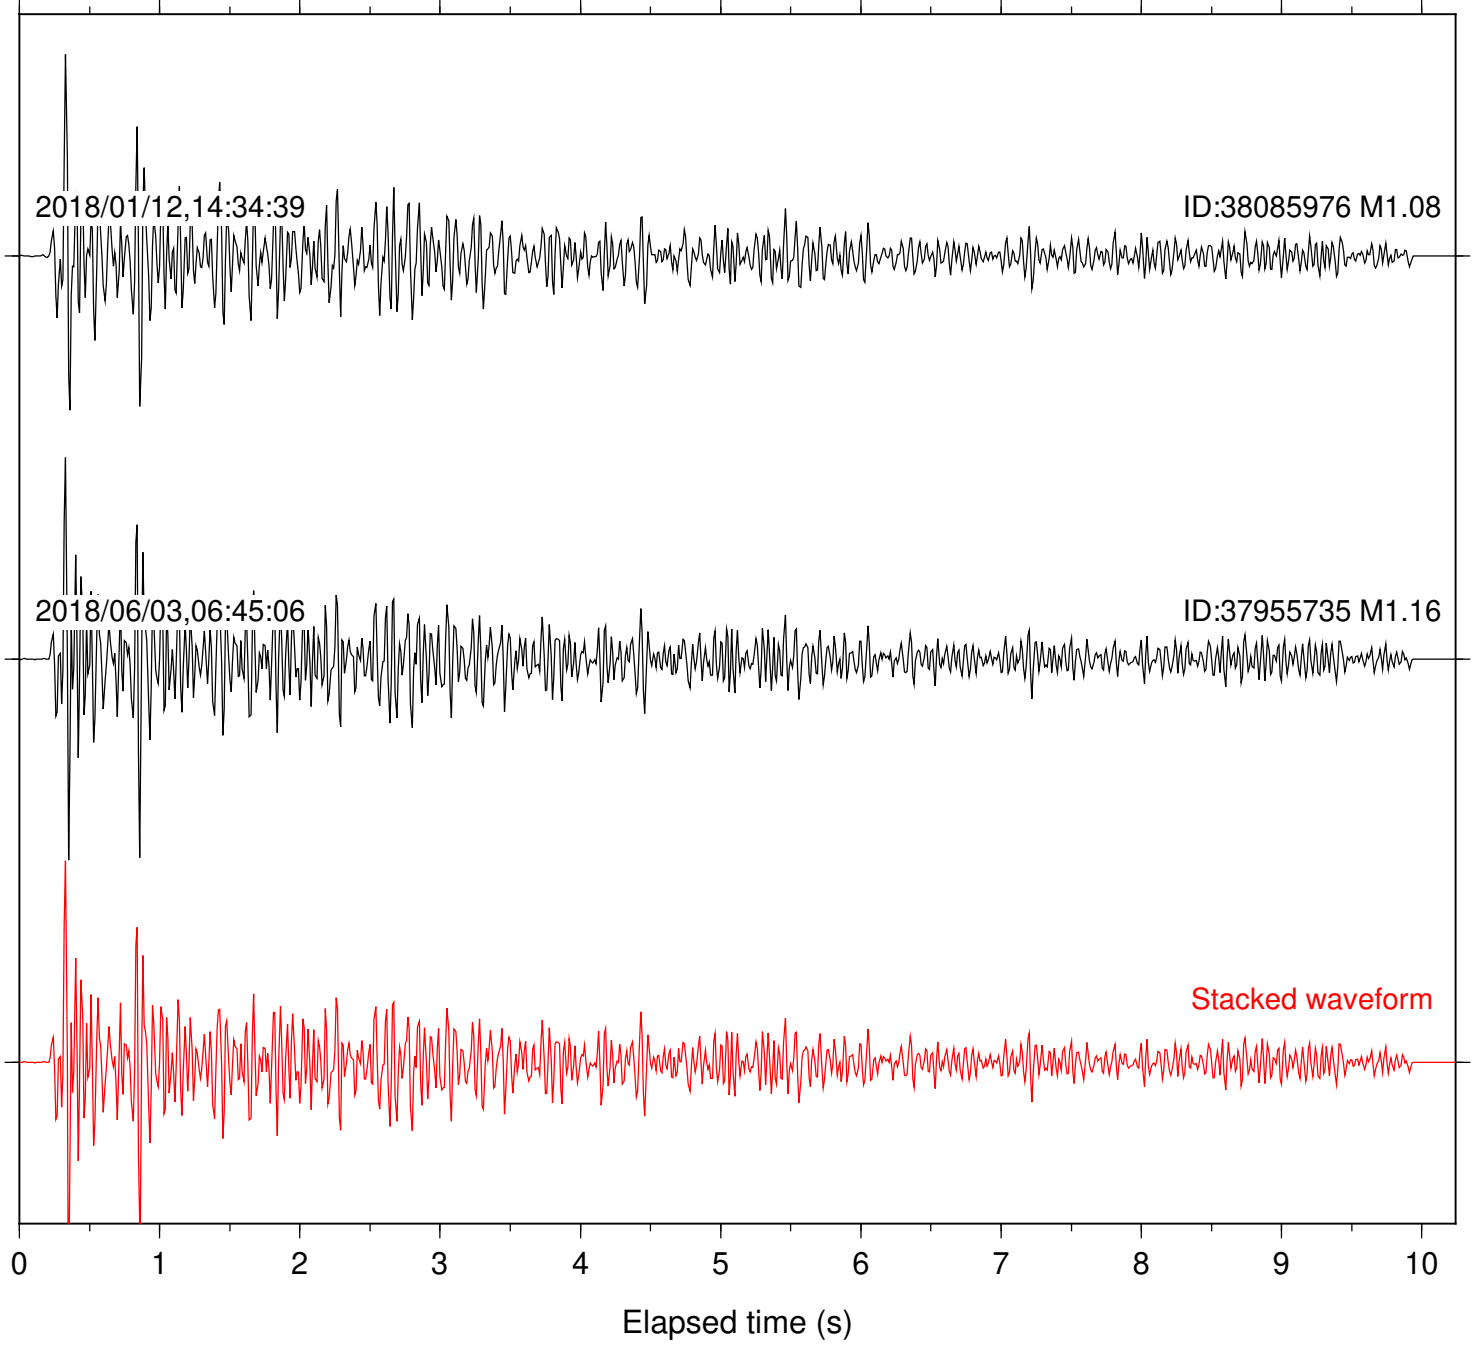

Elapsed time (s)

Station: CSH Com: HHZ

Focal depth: 4.78 km

Station: DGR Com: HHZ

Focal depth: 4.78 km

Station: DNR Com: HHZ

Focal depth: 4.78 km

Station: FRD Com: HHZ

Focal depth: 4.72 km

Station: HMT2 Com: HHZ

Focal depth: 4.78 km

Station: KNW Com: HHZ

Focal depth: 4.72 km

Station: PFO Com: HHZ

Focal depth: 4.78 km

Station: PLM Com: HHZ

Focal depth: 4.78 km

Station: RDM Com: HHZ

Focal depth: 4.78 km

Station: SND Com: HHZ

Focal depth: 4.78 km