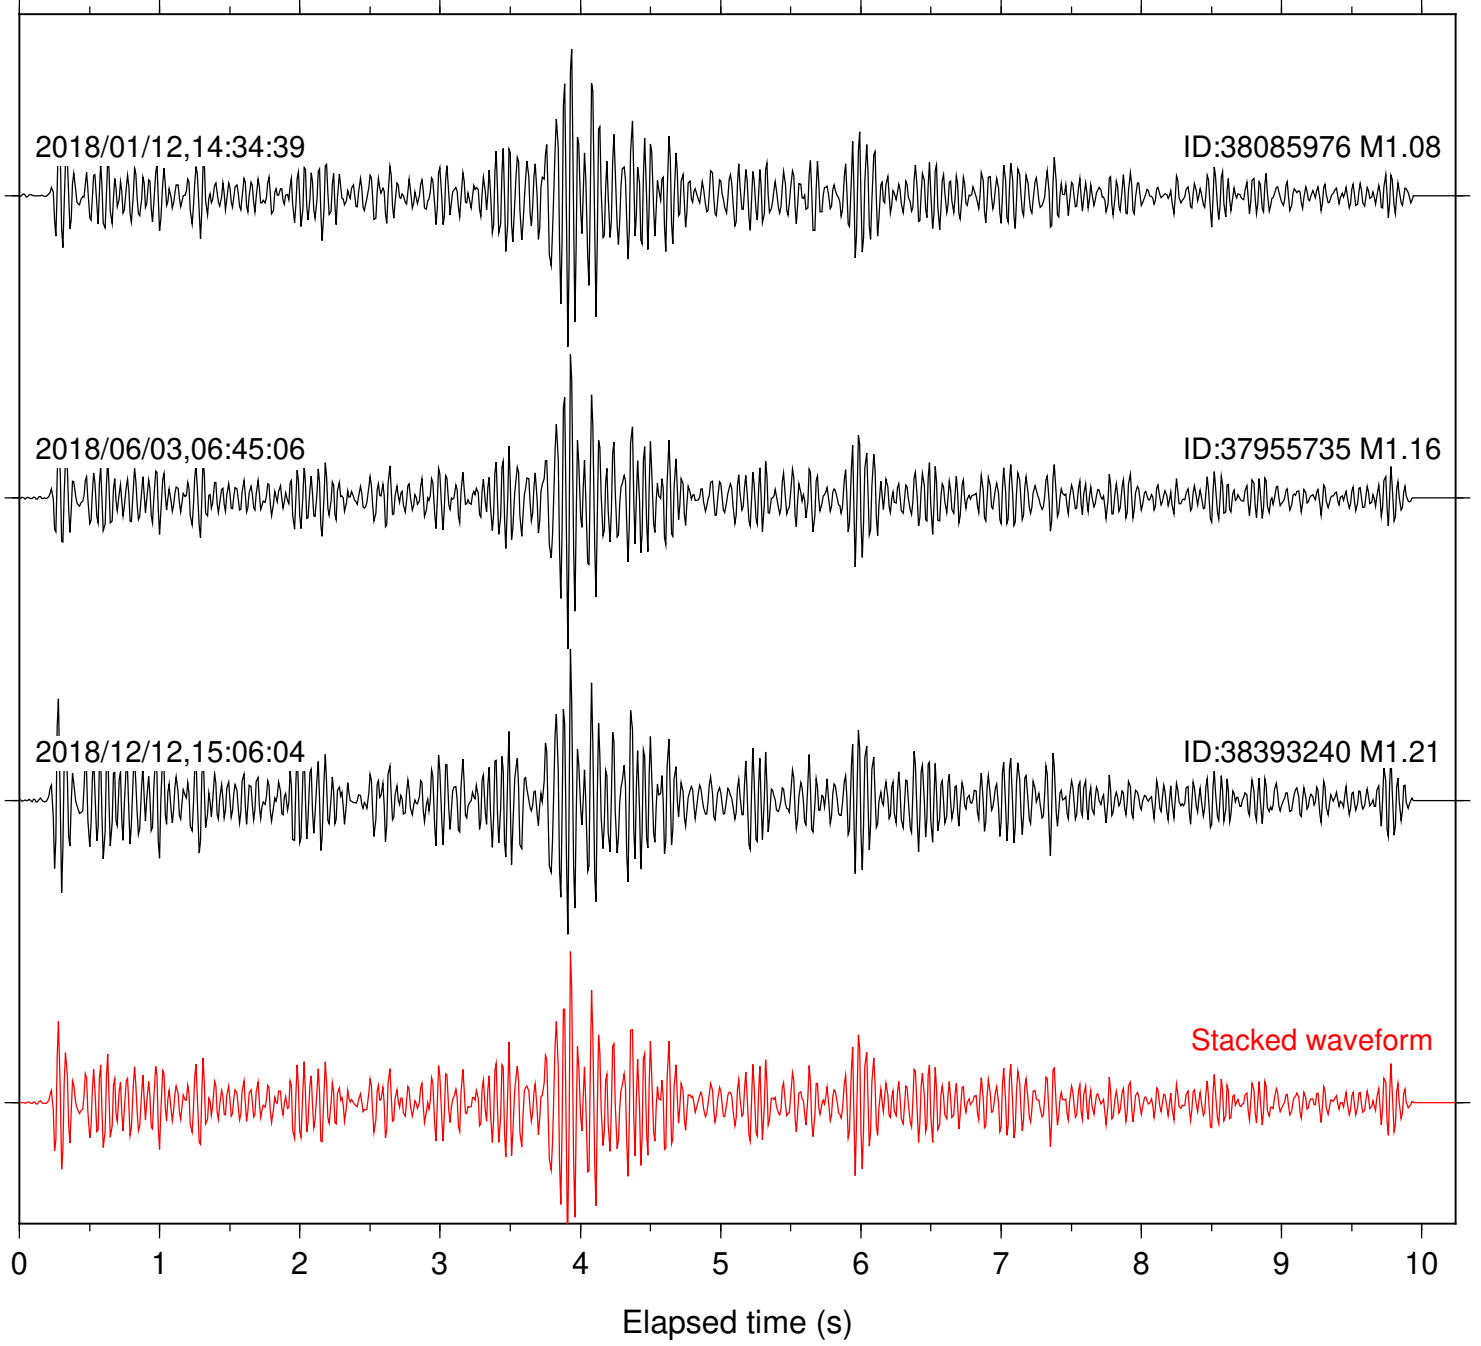

Elapsed time (s)

Station: CSH Com: HHZ

Focal depth: 4.78 km

Station: DGR Com: HHZ

Focal depth: 4.78 km

Station: DNR Com: HHZ

Focal depth: 4.78 km

Station: FRD Com: HHZ

Focal depth: 4.72 km

Station: HMT2 Com: HHZ

Focal depth: 4.78 km

Station: KNW Com: HHZ

Focal depth: 4.72 km

Station: PFO Com: HHZ

Focal depth: 4.78 km

Station: PLM Com: HHZ

Focal depth: 4.78 km

Station: RDM Com: HHZ

Focal depth: 4.78 km

Station: SND Com: HHZ

Focal depth: 4.78 km