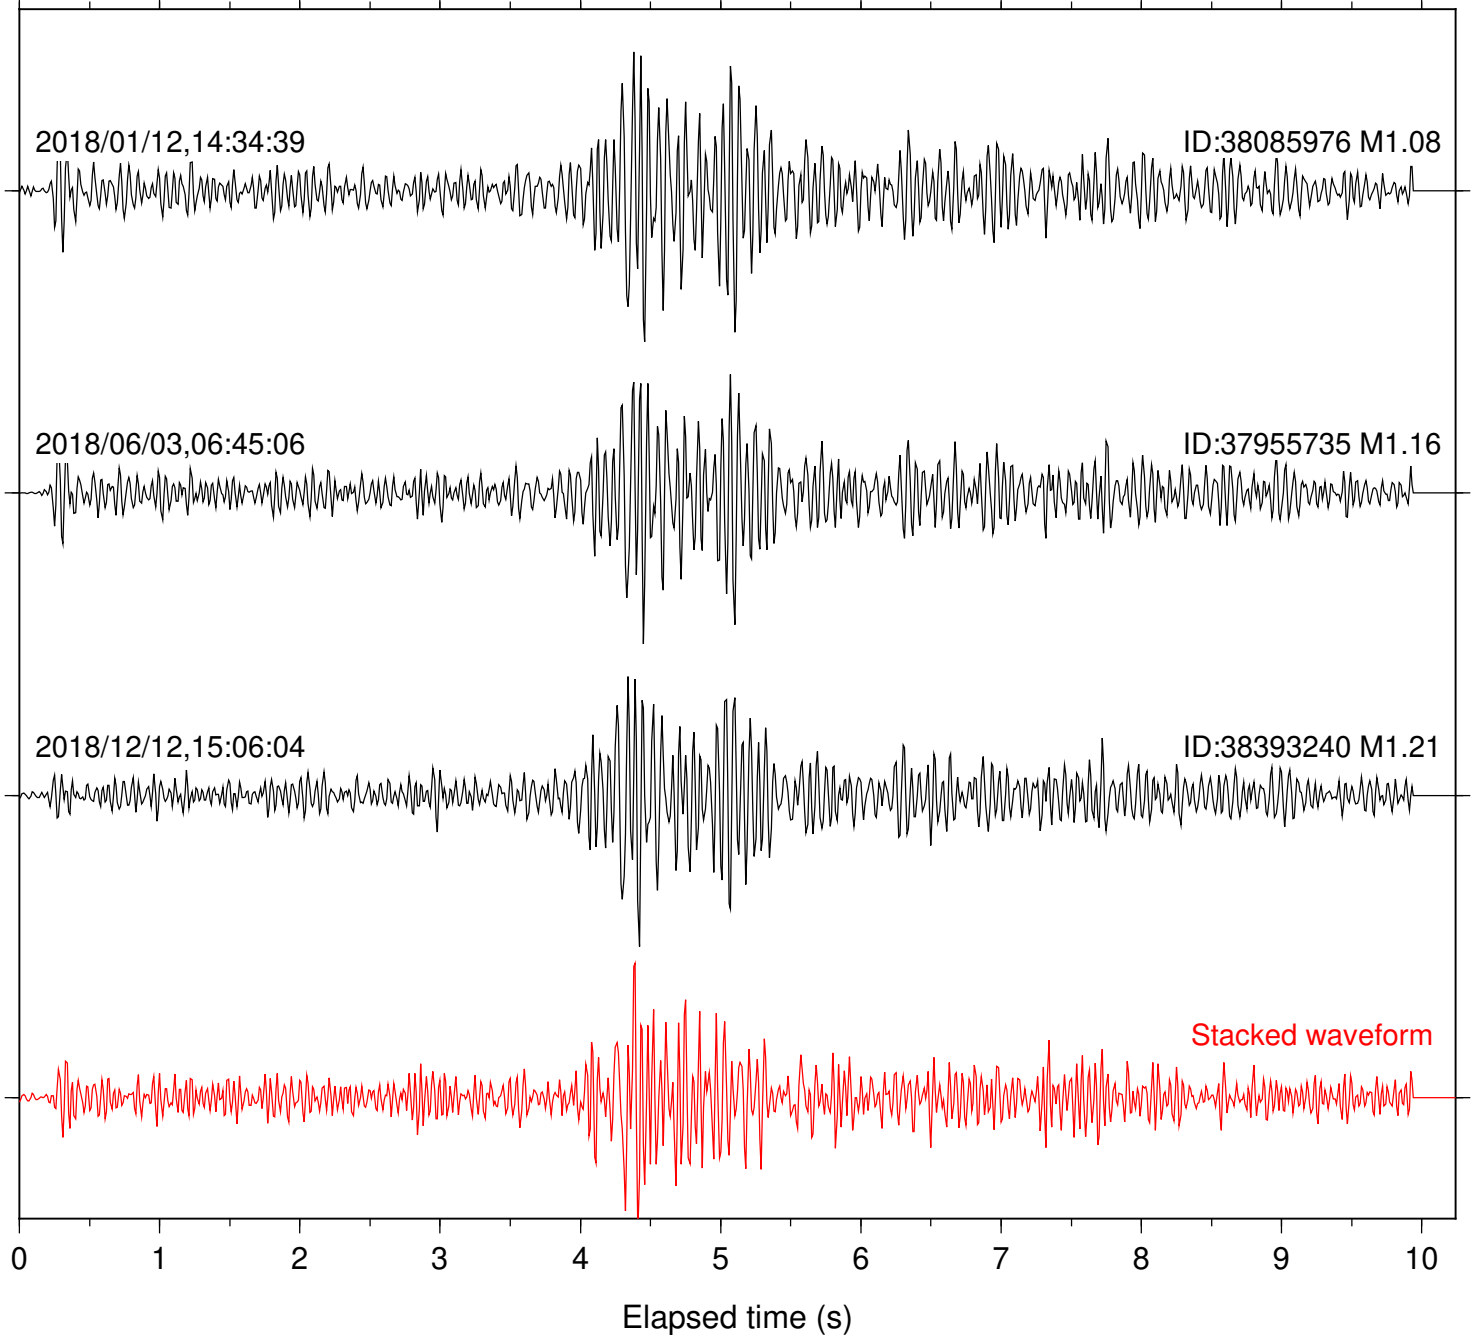

Station: B082 Com: EHZ

Focal depth: 4.78 km

Station: B084 Com: EHZ

Focal depth: 4.78 km

Station: B087 Com: EHZ

Focal depth: 4.72 km

Station: B088 Com: EHZ

Focal depth: 4.78 km

Elapsed time (s)

Station: CSH Com: HHZ

Focal depth: 4.78 km

Station: DGR Com: HHZ

Focal depth: 4.78 km

Station: DNR Com: HHZ

Focal depth: 4.78 km

Station: FRD Com: HHZ

Focal depth: 4.72 km

Station: HMT2 Com: HHZ

Focal depth: 4.78 km

Station: KNW Com: HHZ

Focal depth: 4.72 km

Station: PFO Com: HHZ

Focal depth: 4.78 km

Station: PLM Com: HHZ

Focal depth: 4.78 km

Station: RDM Com: HHZ

Focal depth: 4.78 km

Station: SND Com: HHZ

Focal depth: 4.78 km