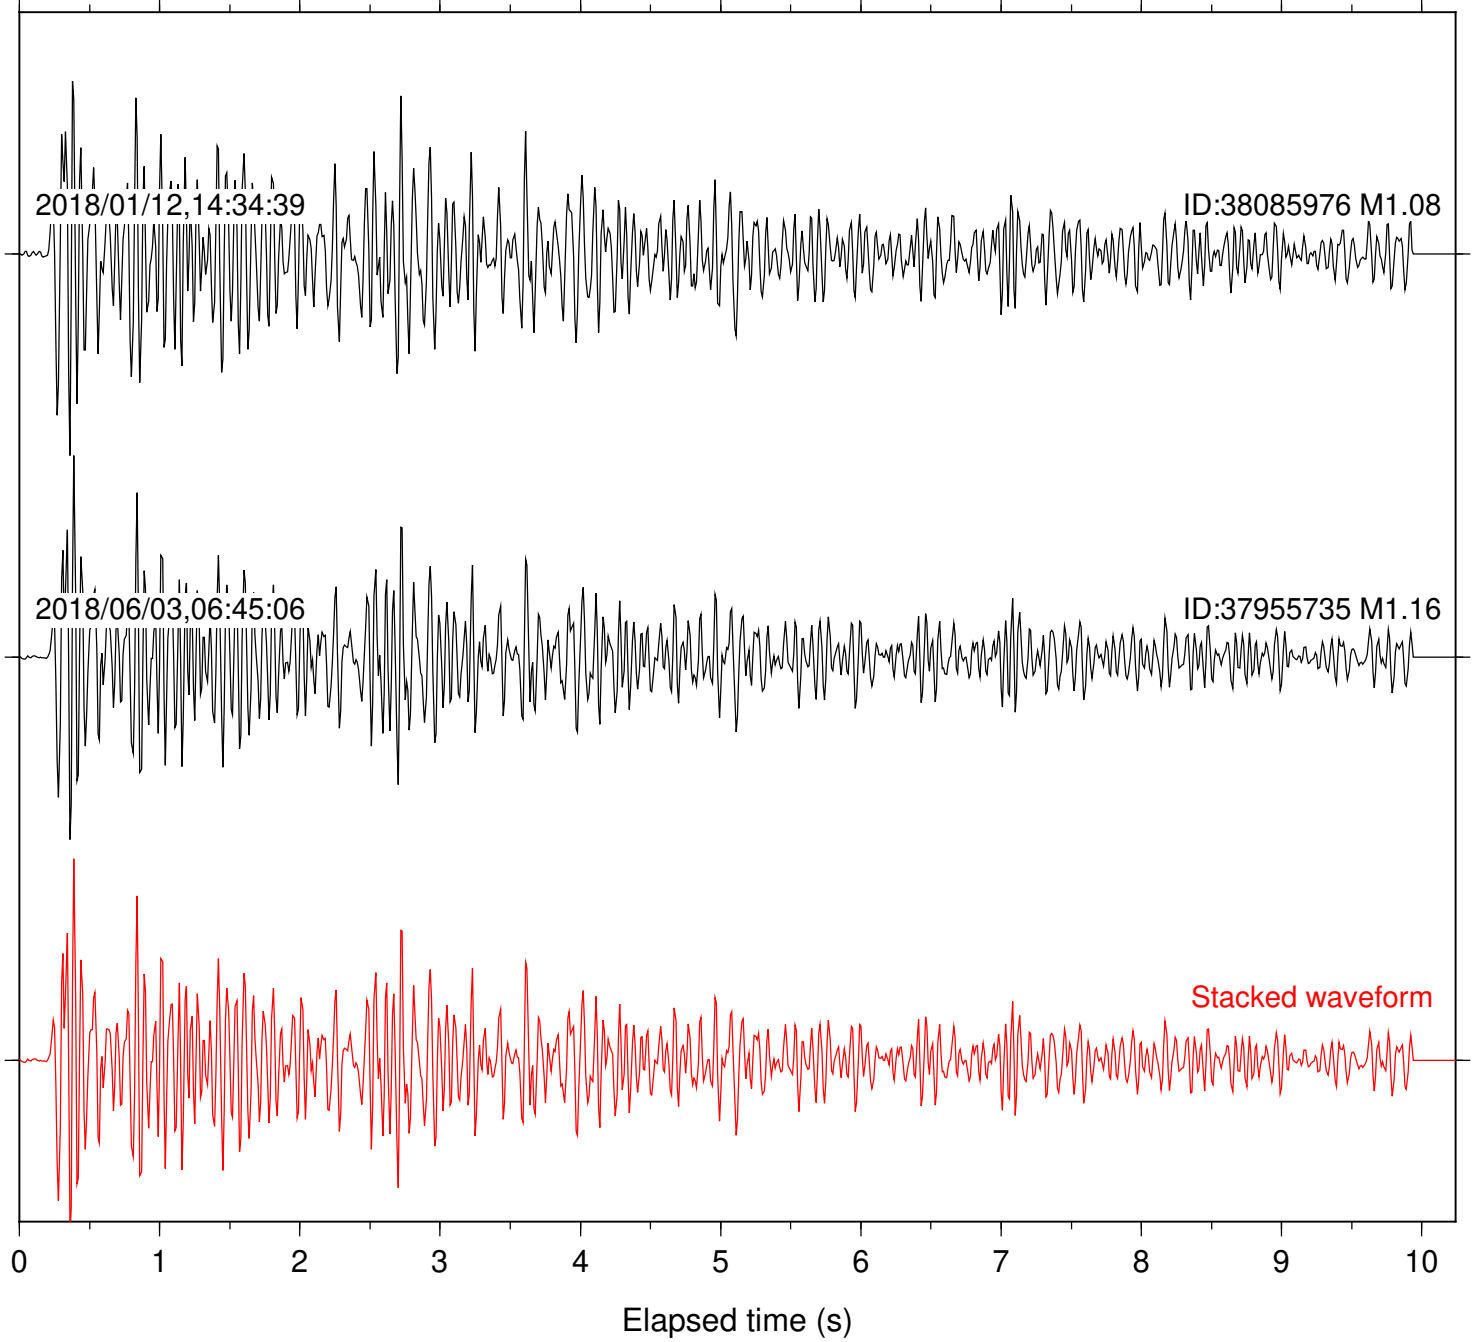

Station: B082 Com: EHZ

Focal depth: 4.78 km

Station: B084 Com: EHZ

Focal depth: 4.78 km

Station: B087 Com: EHZ

Focal depth: 4.72 km

Station: B088 Com: EHZ

Focal depth: 4.78 km

Station: B093 Com: EHZ

Focal depth: 4.72 km

Station: B946 Com: EHZ

Focal depth: 4.78 km

Station: BAC Com: EHZ

Focal depth: 4.72 km

Station: CRY Com: HHZ

Focal depth: 4.78 km

Elapsed time (s)

Station: CSH Com: HHZ

Focal depth: 4.78 km

Station: DGR Com: HHZ

Focal depth: 4.78 km

Station: DNR Com: HHZ

Focal depth: 4.78 km

Station: FRD Com: HHZ

Focal depth: 4.78 km

Station: RDM Com: HHZ

Focal depth: 4.78 km

Station: SND Com: HHZ

Focal depth: 4.78 km