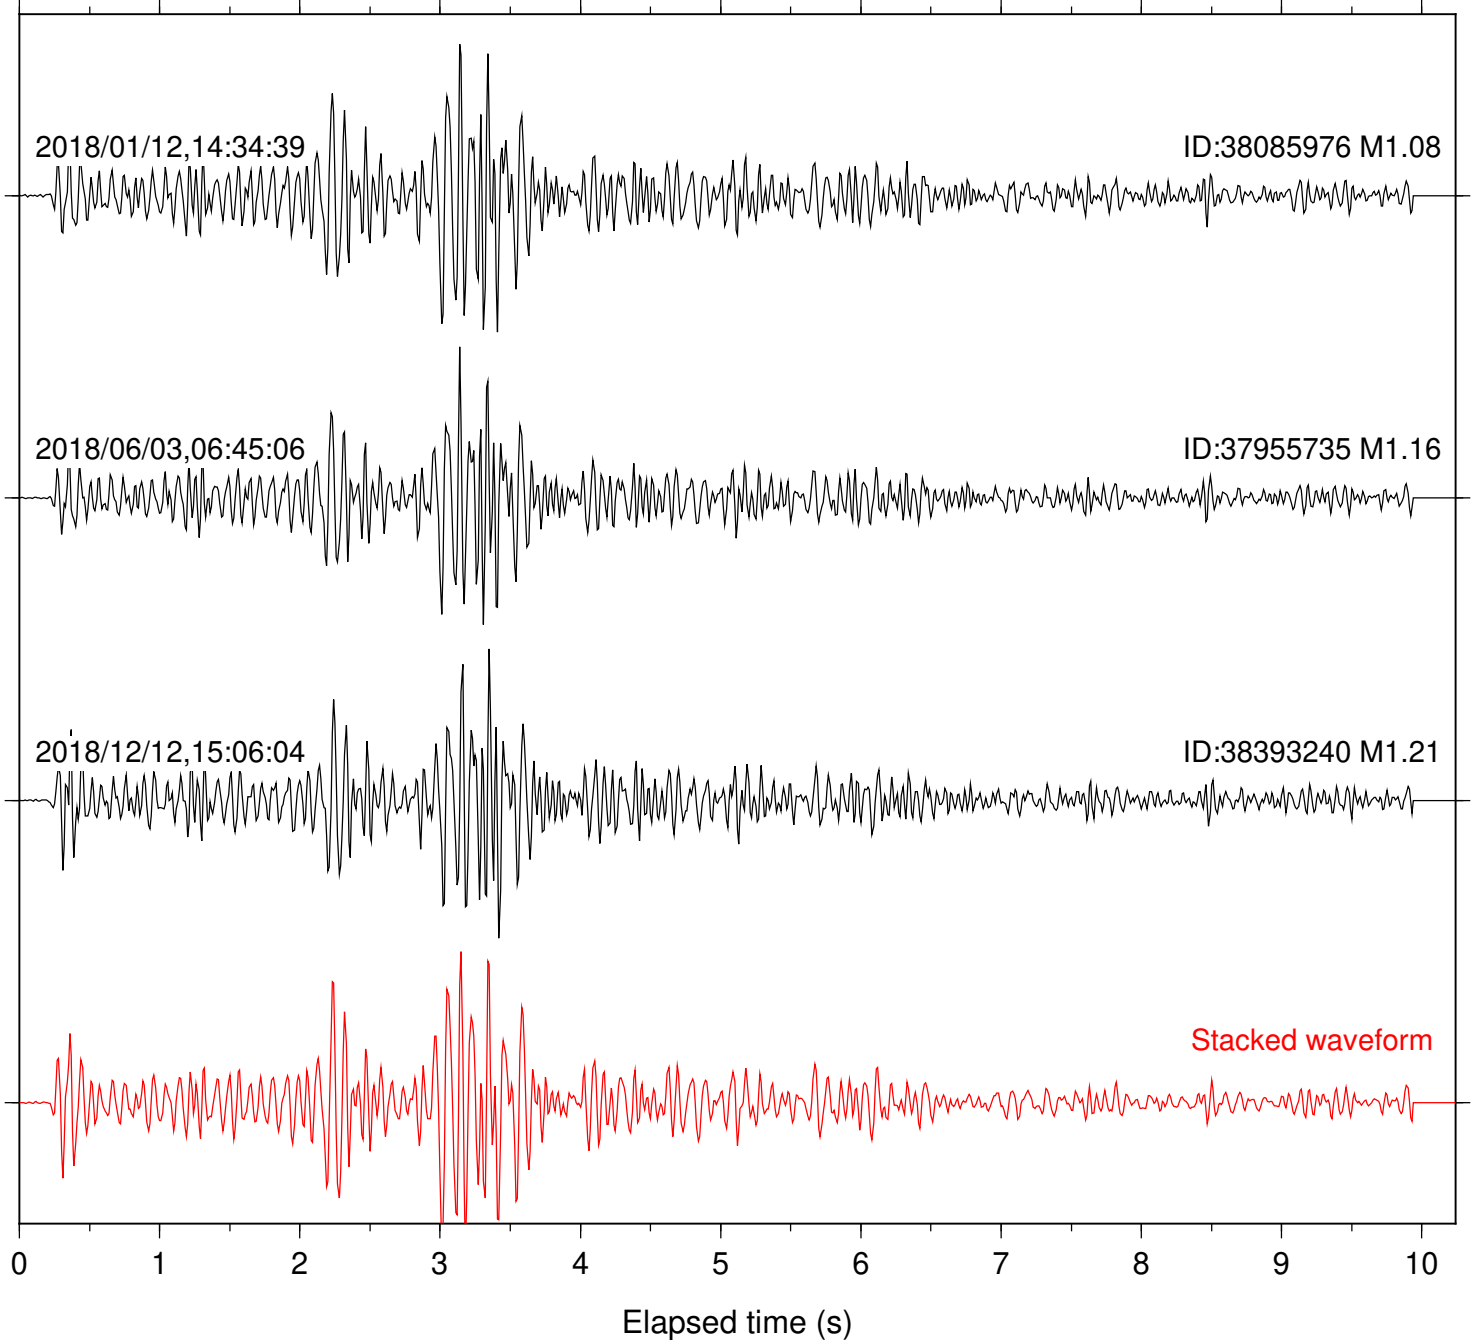

Station: B082 Com: EHZ

Focal depth: 4.78 km

Station: B084 Com: EHZ

Focal depth: 4.78 km

Station: B087 Com: EHZ

Focal depth: 4.72 km

Station: B088 Com: EHZ

Focal depth: 4.78 km

Station: B093 Com: EHZ

Focal depth: 4.72 km

Station: B946 Com: EHZ

Focal depth: 4.78 km

Station: BAC Com: EHZ

Focal depth: 4.72 km

Station: CRY Com: HHZ

Focal depth: 4.78 km

Elapsed time (s)

Station: CSH Com: HHZ

Focal depth: 4.78 km

Station: DGR Com: HHZ

Focal depth: 4.78 km

Station: DNR Com: HHZ

Focal depth: 4.78 km

Station: FRD Com: HHZ

Focal depth: 4.78 km

Station: RDM Com: HHZ

Focal depth: 4.78 km

Station: SND Com: HHZ

Focal depth: 4.78 km