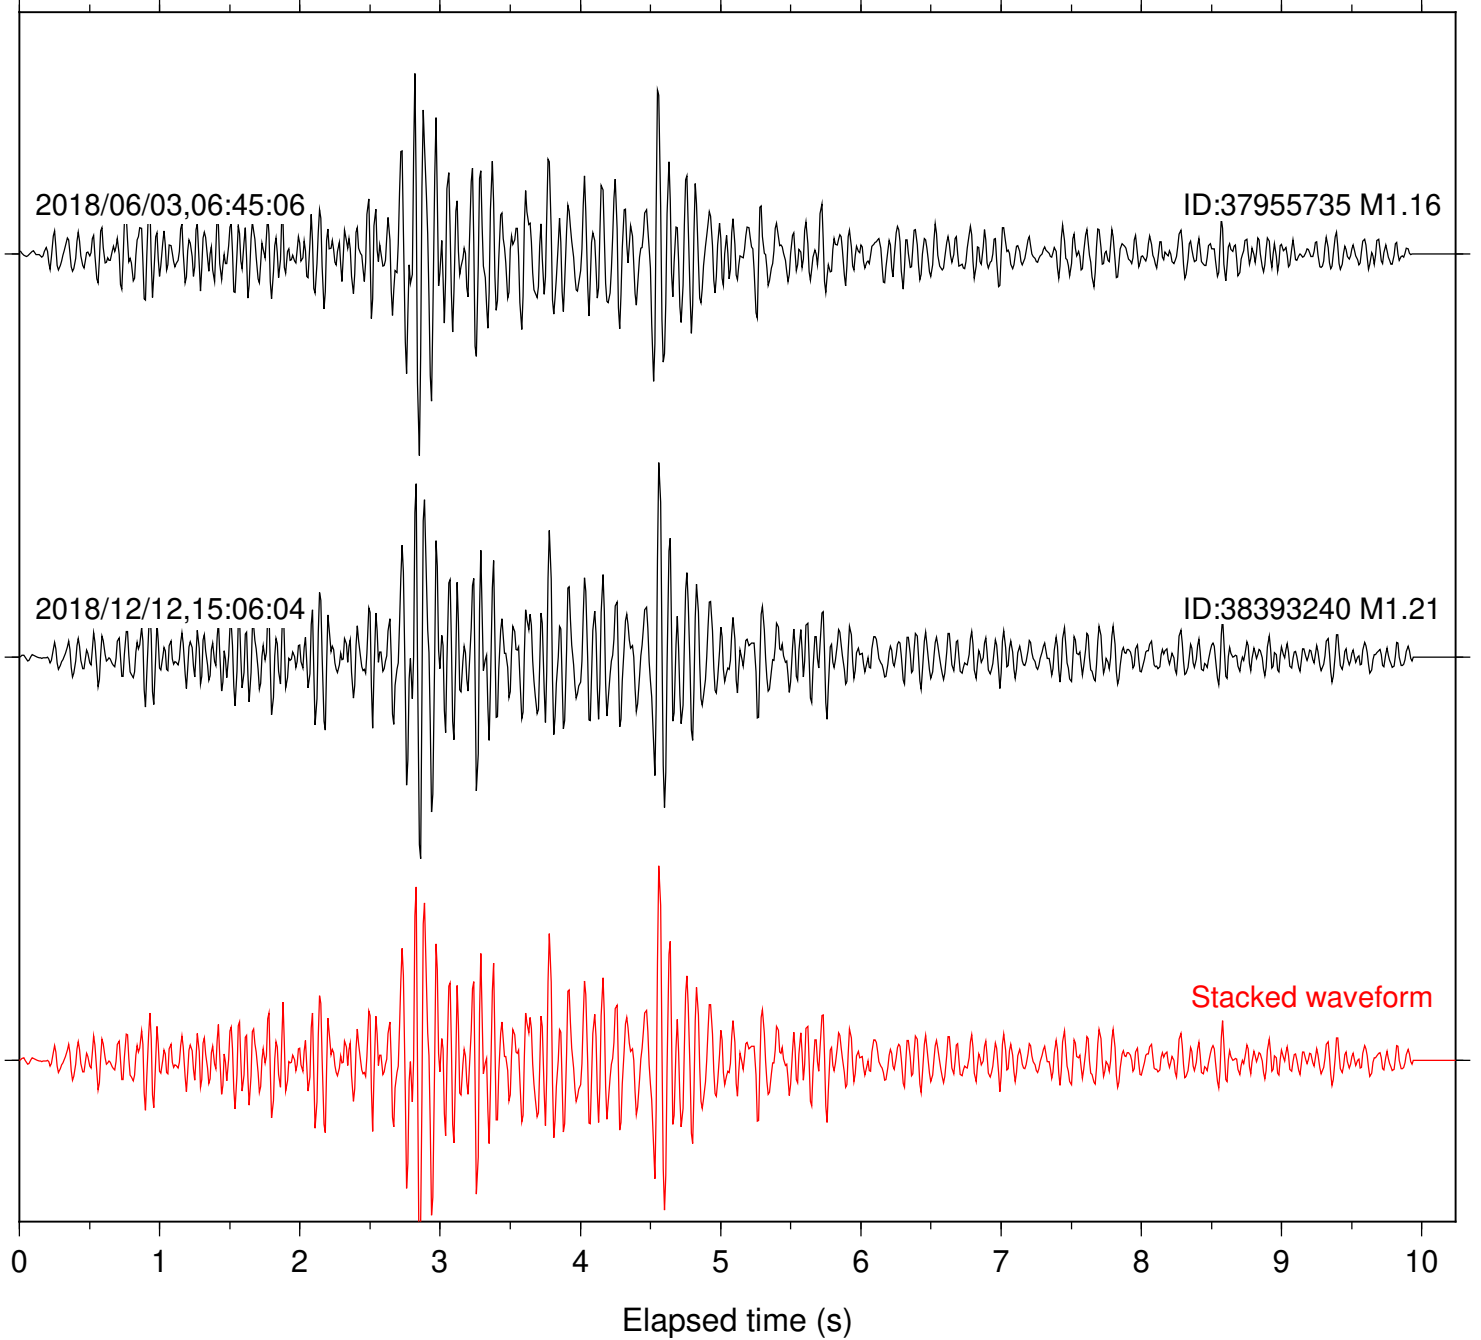

Elapsed time (s)

Station: CSH Com: HHZ

Focal depth: 4.78 km

Station: DGR Com: HHZ

Focal depth: 4.78 km

Station: DNR Com: HHZ

Focal depth: 4.78 km

Station: FRD Com: HHZ

Focal depth: 4.72 km

Station: HMT2 Com: HHZ

Focal depth: 4.78 km

Station: KNW Com: HHZ

Focal depth: 4.72 km

Station: PFO Com: HHZ

Focal depth: 4.78 km

Station: PLM Com: HHZ

Focal depth: 4.78 km

Station: RDM Com: HHZ

Focal depth: 4.78 km

Station: SND Com: HHZ

Focal depth: 4.78 km