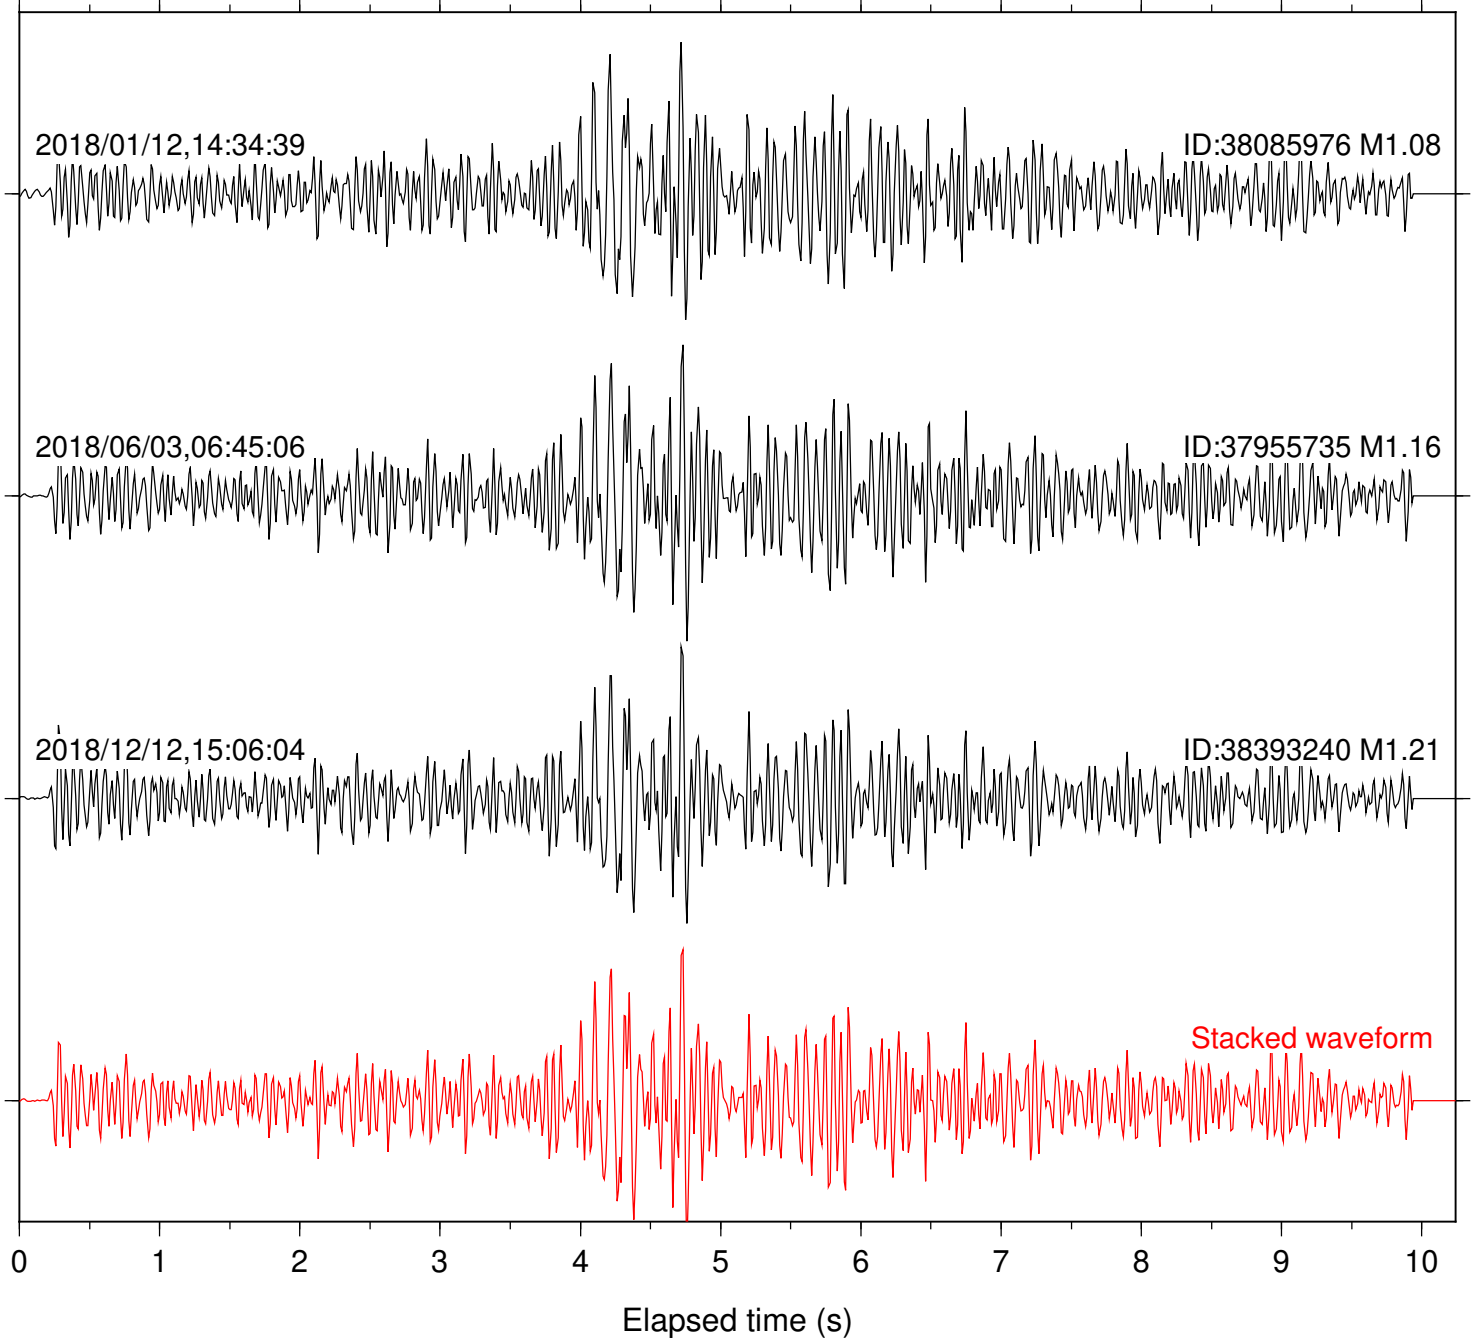

Elapsed time (s)

Station: CSH Com: HHZ

Focal depth: 4.78 km

Station: DGR Com: HHZ

Focal depth: 4.78 km

Station: DNR Com: HHZ

Focal depth: 4.78 km

Station: FRD Com: HHZ

Focal depth: 4.72 km

Station: HMT2 Com: HHZ

Focal depth: 4.78 km

Station: KNW Com: HHZ

Focal depth: 4.72 km

Station: PFO Com: HHZ

Focal depth: 4.78 km

Station: PLM Com: HHZ

Focal depth: 4.78 km

Station: RDM Com: HHZ

Focal depth: 4.78 km

Station: SND Com: HHZ

Focal depth: 4.78 km