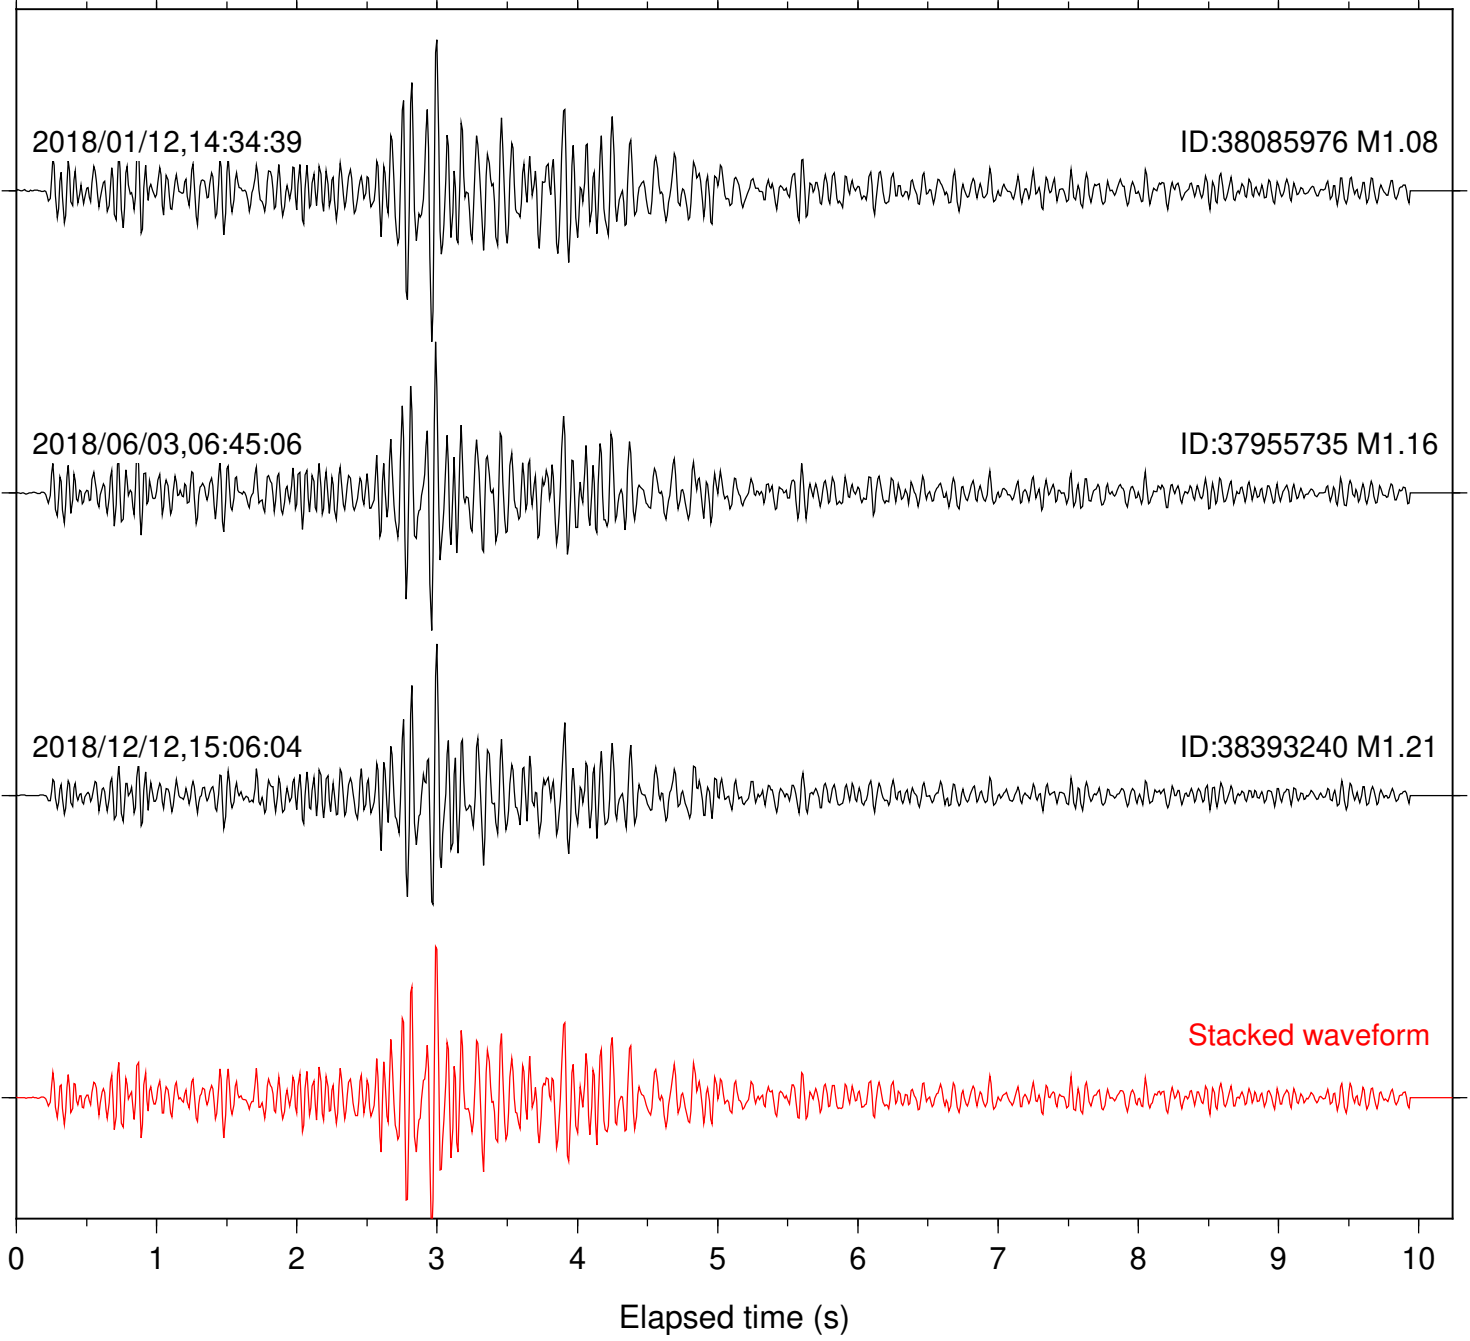

Station: B082 Com: EHZ

Focal depth: 4.78 km

Station: B084 Com: EHZ

Focal depth: 4.78 km

Station: B087 Com: EHZ

Focal depth: 4.72 km

Station: B088 Com: EHZ

Focal depth: 4.78 km

Station: B093 Com: EHZ

Focal depth: 4.72 km

Station: B946 Com: EHZ

Focal depth: 4.78 km

Station: BAC Com: EHZ

Focal depth: 4.72 km

Station: CRY Com: HHZ

Focal depth: 4.78 km

Elapsed time (s)

Station: CSH Com: HHZ

Focal depth: 4.78 km

Station: DGR Com: HHZ

Focal depth: 4.78 km

Station: DNR Com: HHZ

Focal depth: 4.78 km

Station: FRD Com: HHZ

Focal depth: 4.78 km

Station: RDM Com: HHZ

Focal depth: 4.78 km

Station: SND Com: HHZ

Focal depth: 4.78 km