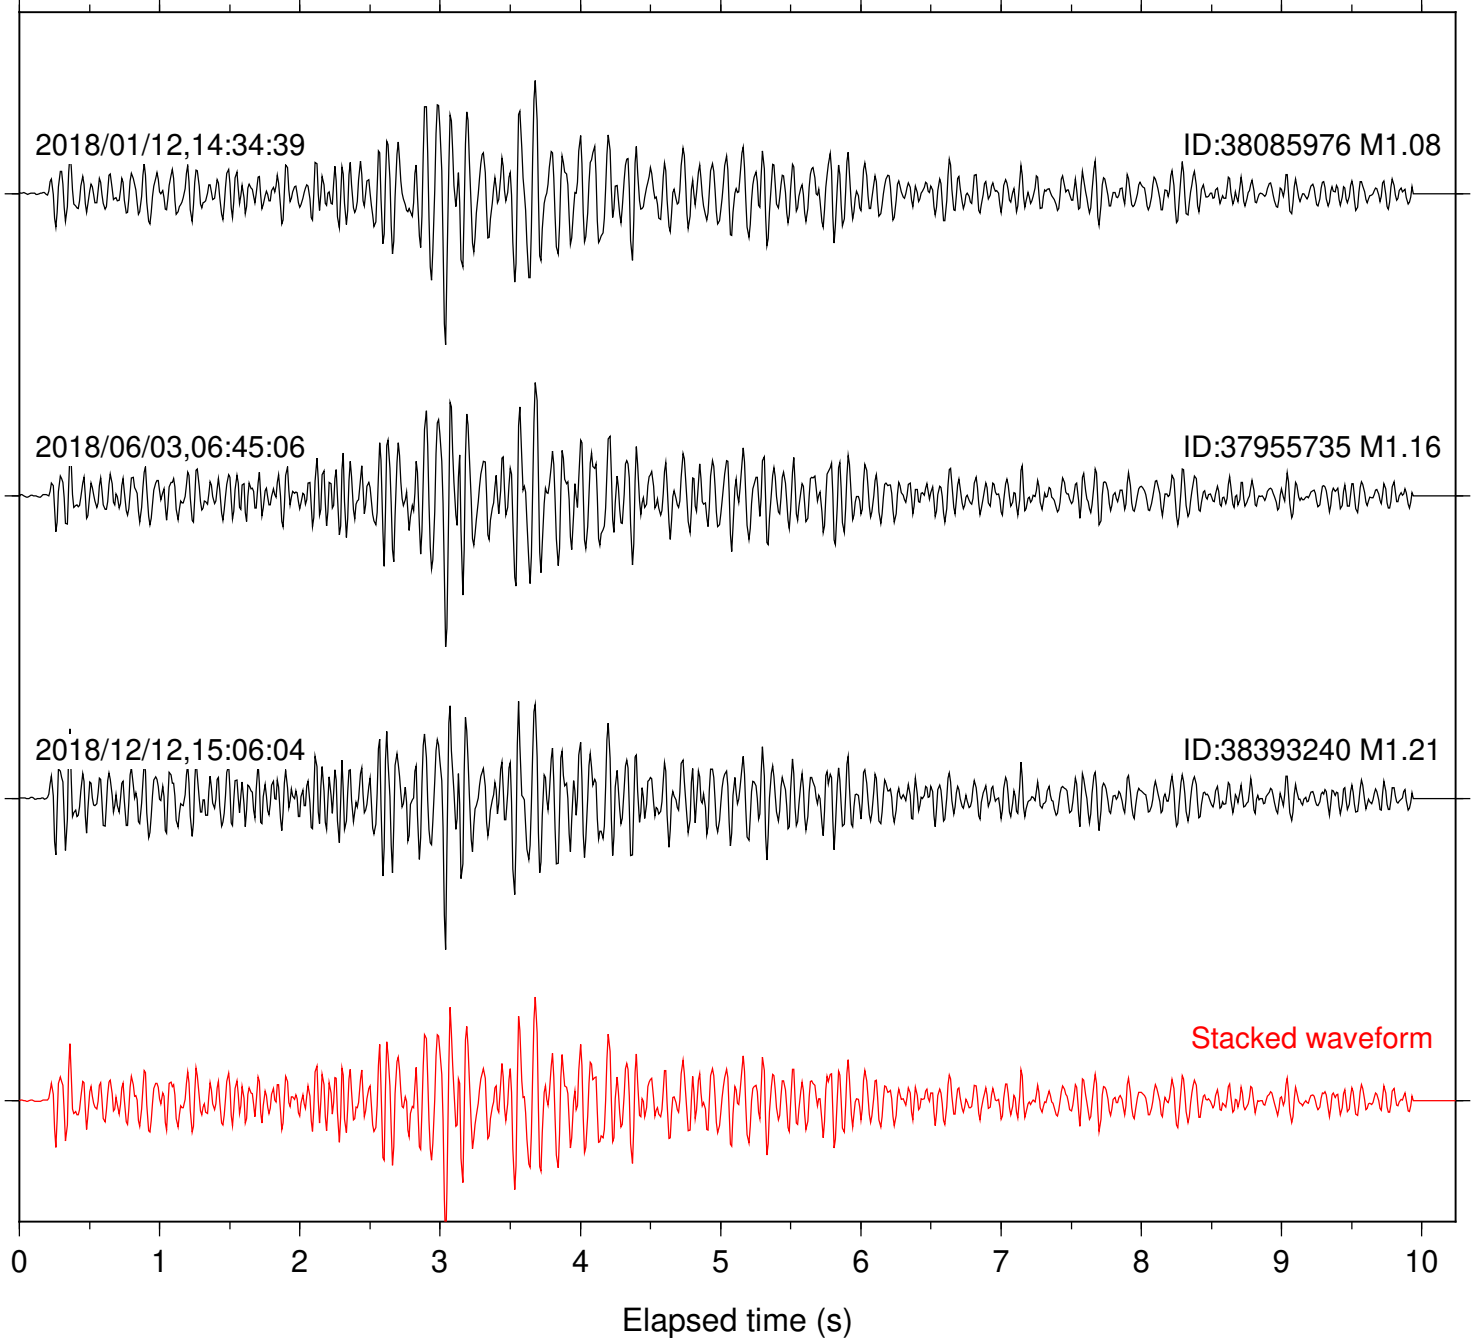

Station: B082 Com: EHZ

Focal depth: 4.78 km

Station: B084 Com: EHZ

Focal depth: 4.78 km

Station: B087 Com: EHZ

Focal depth: 4.72 km

Station: B088 Com: EHZ

Focal depth: 4.78 km

Station: B093 Com: EHZ

Focal depth: 4.72 km

Station: B946 Com: EHZ

Focal depth: 4.78 km

Station: BAC Com: EHZ

Focal depth: 4.72 km

Station: CRY Com: HHZ

Focal depth: 4.78 km

Elapsed time (s)

Station: CSH Com: HHZ

Focal depth: 4.78 km

Station: DGR Com: HHZ

Focal depth: 4.78 km

Station: DNR Com: HHZ

Focal depth: 4.78 km

Station: FRD Com: HHZ

Focal depth: 4.78 km

Station: RDM Com: HHZ

Focal depth: 4.78 km

Station: SND Com: HHZ

Focal depth: 4.78 km