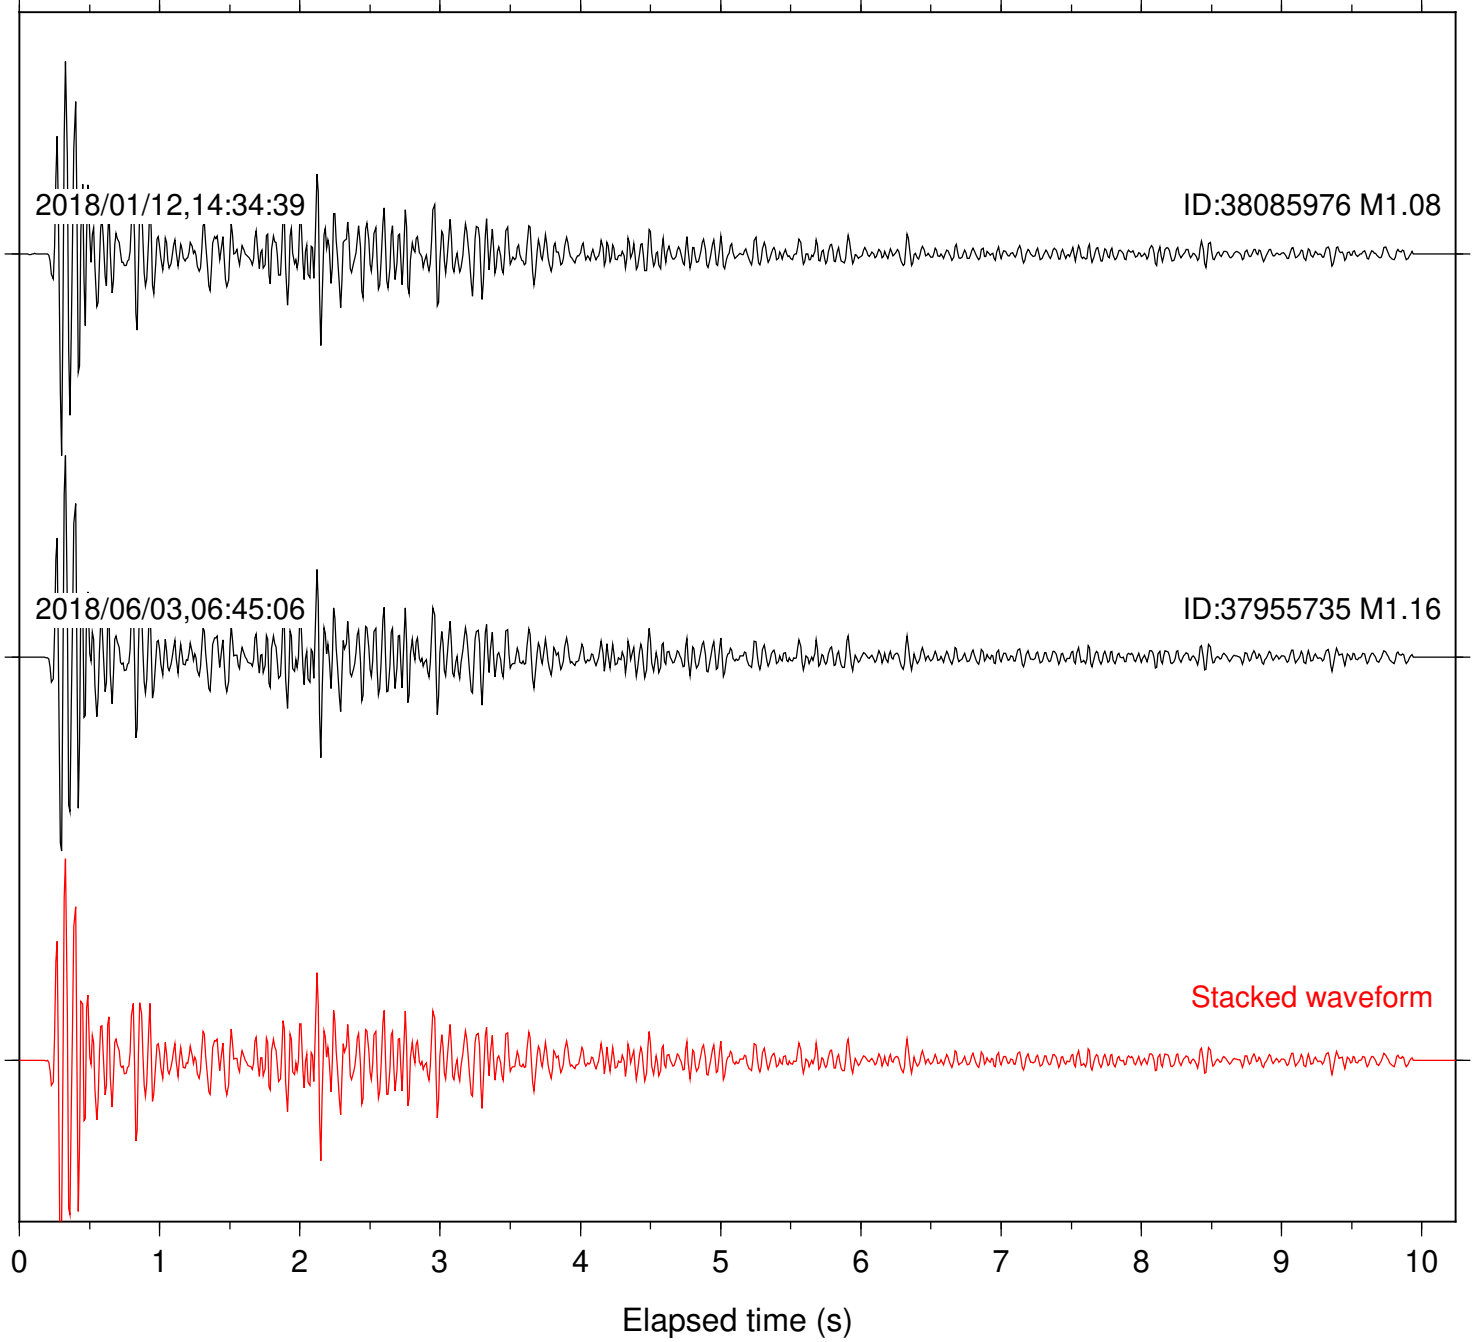

Station: B082 Com: EHZ

Focal depth: 4.78 km

Station: B084 Com: EHZ

Focal depth: 4.78 km

Station: B087 Com: EHZ

Focal depth: 4.72 km

Station: B088 Com: EHZ

Focal depth: 4.78 km

Station: B093 Com: EHZ

Focal depth: 4.72 km

Station: B946 Com: EHZ

Focal depth: 4.78 km

Station: BAC Com: EHZ

Focal depth: 4.72 km

Station: CRY Com: HHZ

Focal depth: 4.78 km

Elapsed time (s)

Station: CSH Com: HHZ

Focal depth: 4.78 km

Station: DGR Com: HHZ

Focal depth: 4.78 km

Station: DNR Com: HHZ

Focal depth: 4.78 km

Station: FRD Com: HHZ

Focal depth: 4.78 km

Station: RDM Com: HHZ

Focal depth: 4.78 km

Station: SND Com: HHZ

Focal depth: 4.78 km