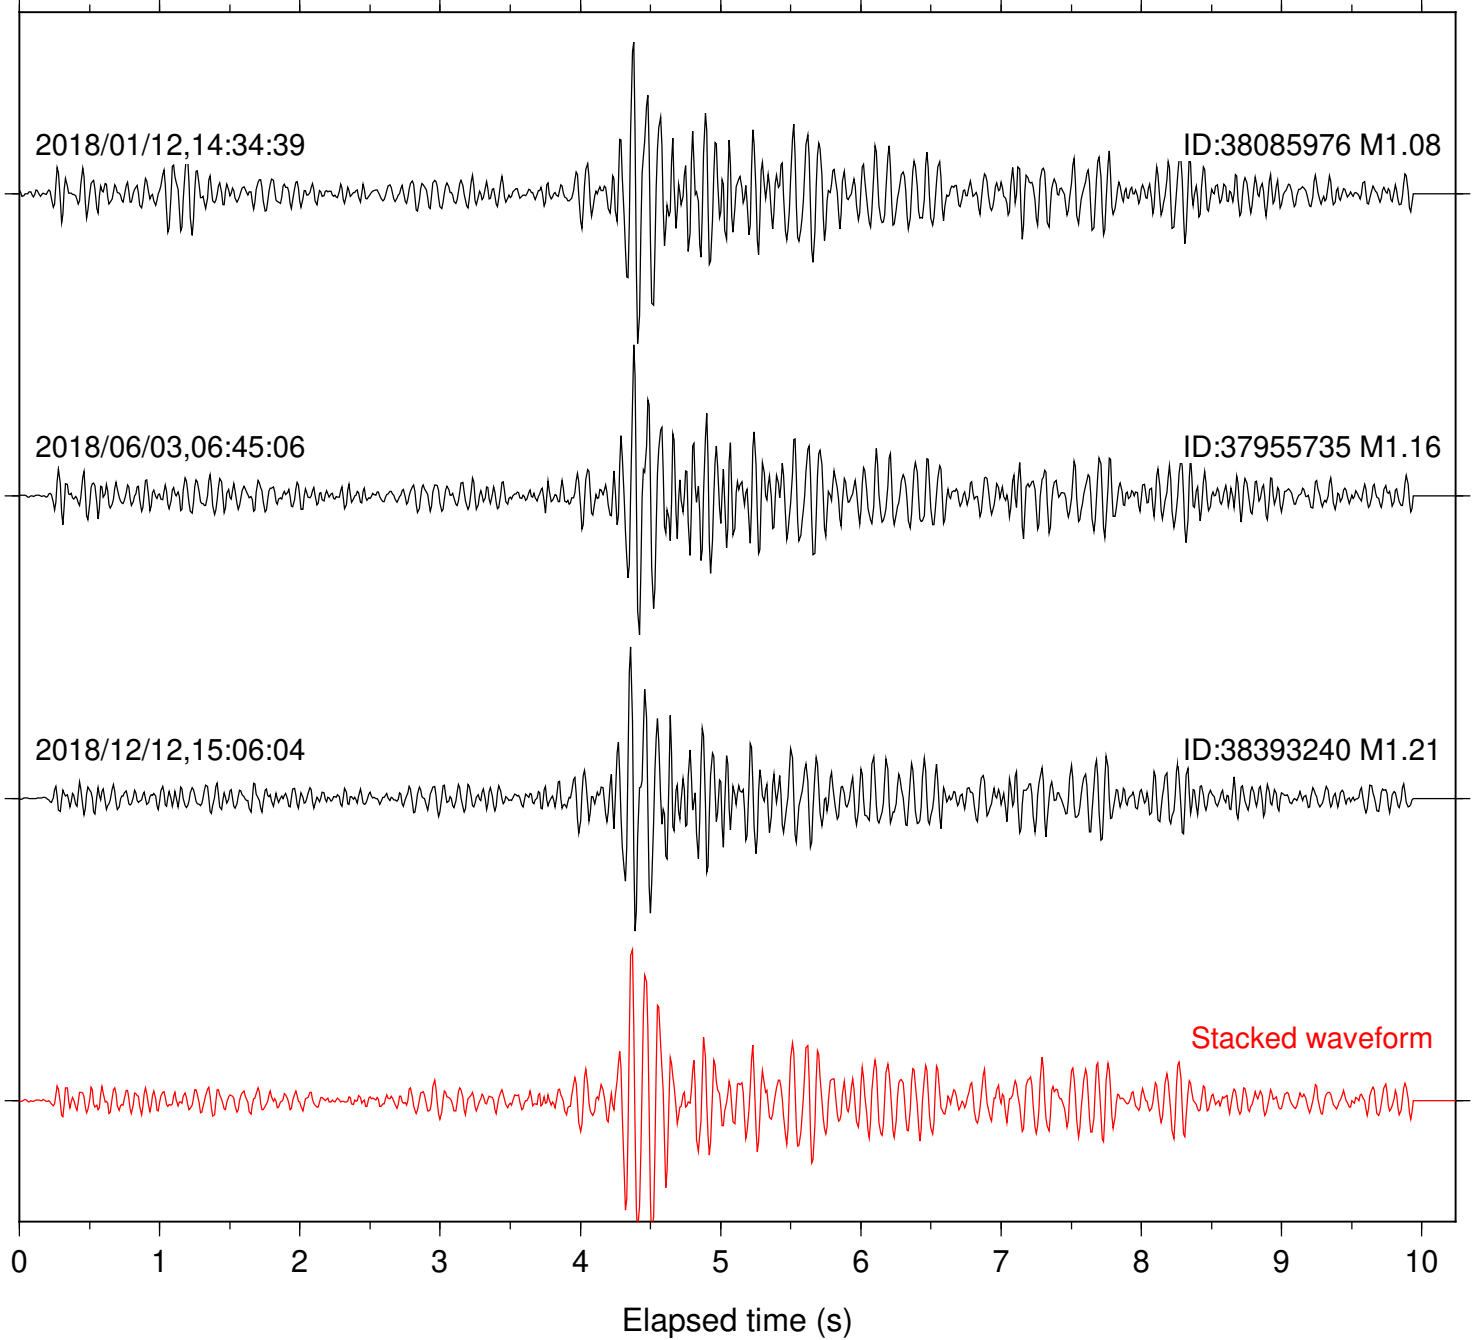

Station: B082 Com: EHZ

Focal depth: 4.78 km

Station: B084 Com: EHZ

Focal depth: 4.78 km

Station: B087 Com: EHZ

Focal depth: 4.72 km

Station: B088 Com: EHZ

Focal depth: 4.78 km

Station: B093 Com: EHZ

Focal depth: 4.72 km

Station: B946 Com: EHZ

Focal depth: 4.78 km

Station: BAC Com: EHZ

Focal depth: 4.72 km

Station: CRY Com: HHZ

Focal depth: 4.78 km

Elapsed time (s)

Station: CSH Com: HHZ

Focal depth: 4.78 km

Station: DGR Com: HHZ

Focal depth: 4.78 km

Station: DNR Com: HHZ

Focal depth: 4.78 km

Station: FRD Com: HHZ

Focal depth: 4.78 km

Station: RDM Com: HHZ

Focal depth: 4.78 km

Station: SND Com: HHZ

Focal depth: 4.78 km