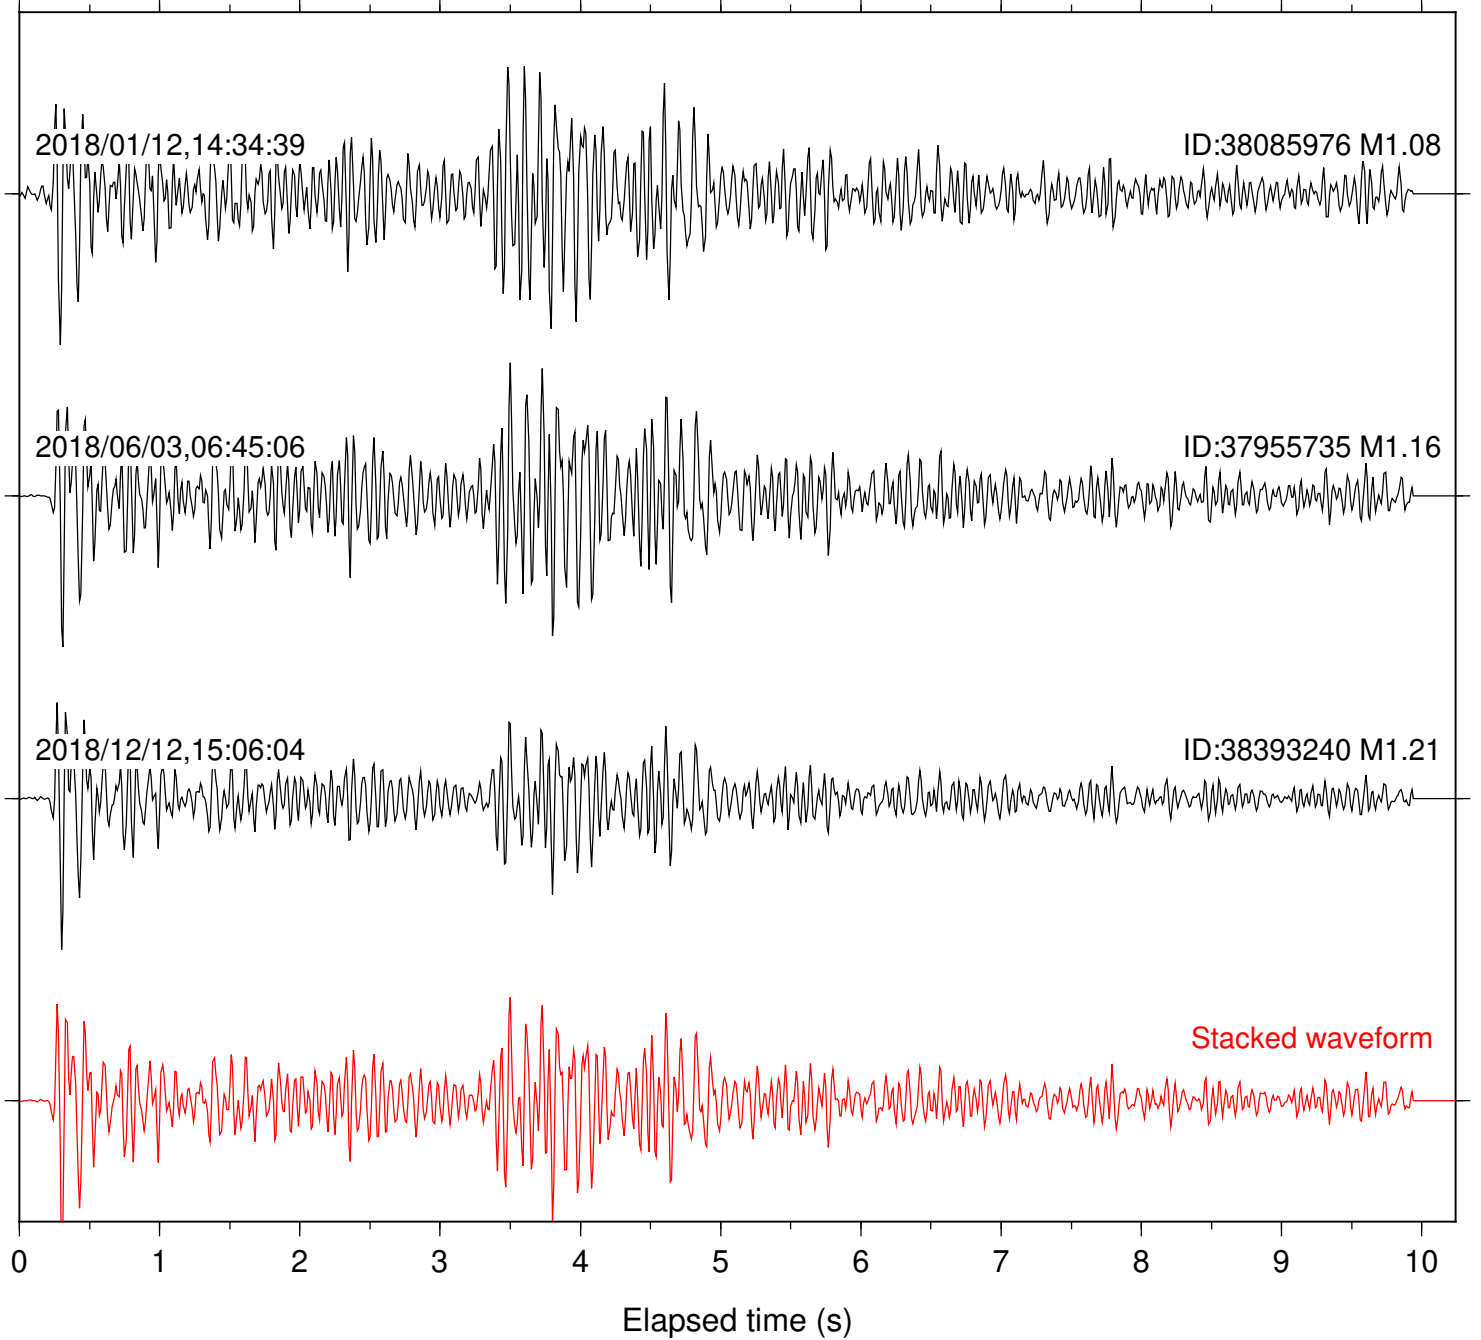

Station: B093 Com: EHZ

Focal depth: 4.72 km

Station: B946 Com: EHZ

Focal depth: 4.78 km

Station: BAC Com: EHZ

Focal depth: 4.72 km

Station: CRY Com: HHZ

Focal depth: 4.78 km

Elapsed time (s)

Station: CSH Com: HHZ

Focal depth: 4.78 km

Station: DGR Com: HHZ

Focal depth: 4.78 km

Station: DNR Com: HHZ

Focal depth: 4.78 km

Station: FRD Com: HHZ

Focal depth: 4.72 km

Station: HMT2 Com: HHZ

Focal depth: 4.78 km

Station: KNW Com: HHZ

Focal depth: 4.72 km

Station: PFO Com: HHZ

Focal depth: 4.78 km

Station: PLM Com: HHZ

Focal depth: 4.78 km

Station: RDM Com: HHZ

Focal depth: 4.78 km

Station: SND Com: HHZ

Focal depth: 4.78 km