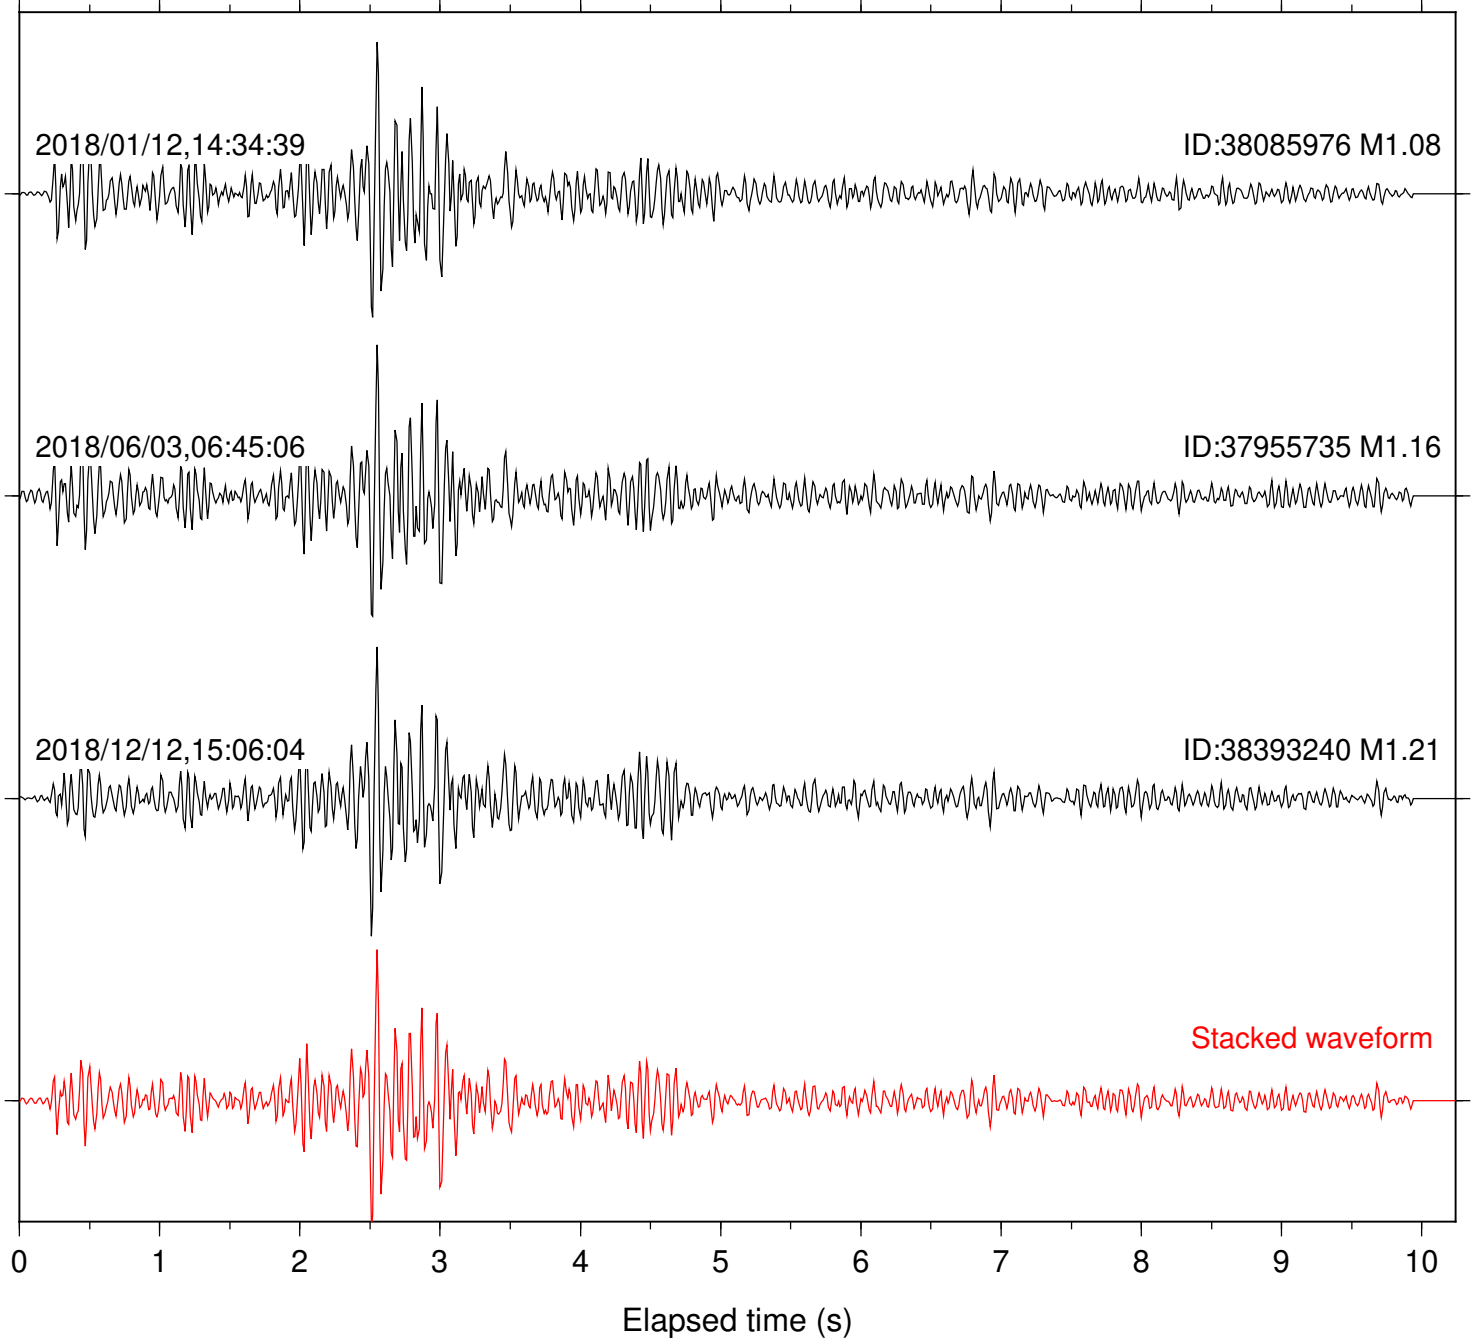

Station: B093 Com: EHZ

Focal depth: 4.72 km

Station: B946 Com: EHZ

Focal depth: 4.78 km

Station: BAC Com: EHZ

Focal depth: 4.72 km

Station: CRY Com: HHZ

Focal depth: 4.78 km

Elapsed time (s)

Station: CSH Com: HHZ

Focal depth: 4.78 km

Station: DGR Com: HHZ

Focal depth: 4.78 km

Station: DNR Com: HHZ

Focal depth: 4.78 km

Station: FRD Com: HHZ

Focal depth: 4.72 km

Station: HMT2 Com: HHZ

Focal depth: 4.78 km

Station: KNW Com: HHZ

Focal depth: 4.72 km

Station: PFO Com: HHZ

Focal depth: 4.78 km

Station: PLM Com: HHZ

Focal depth: 4.78 km

Station: RDM Com: HHZ

Focal depth: 4.78 km

Station: SND Com: HHZ

Focal depth: 4.78 km