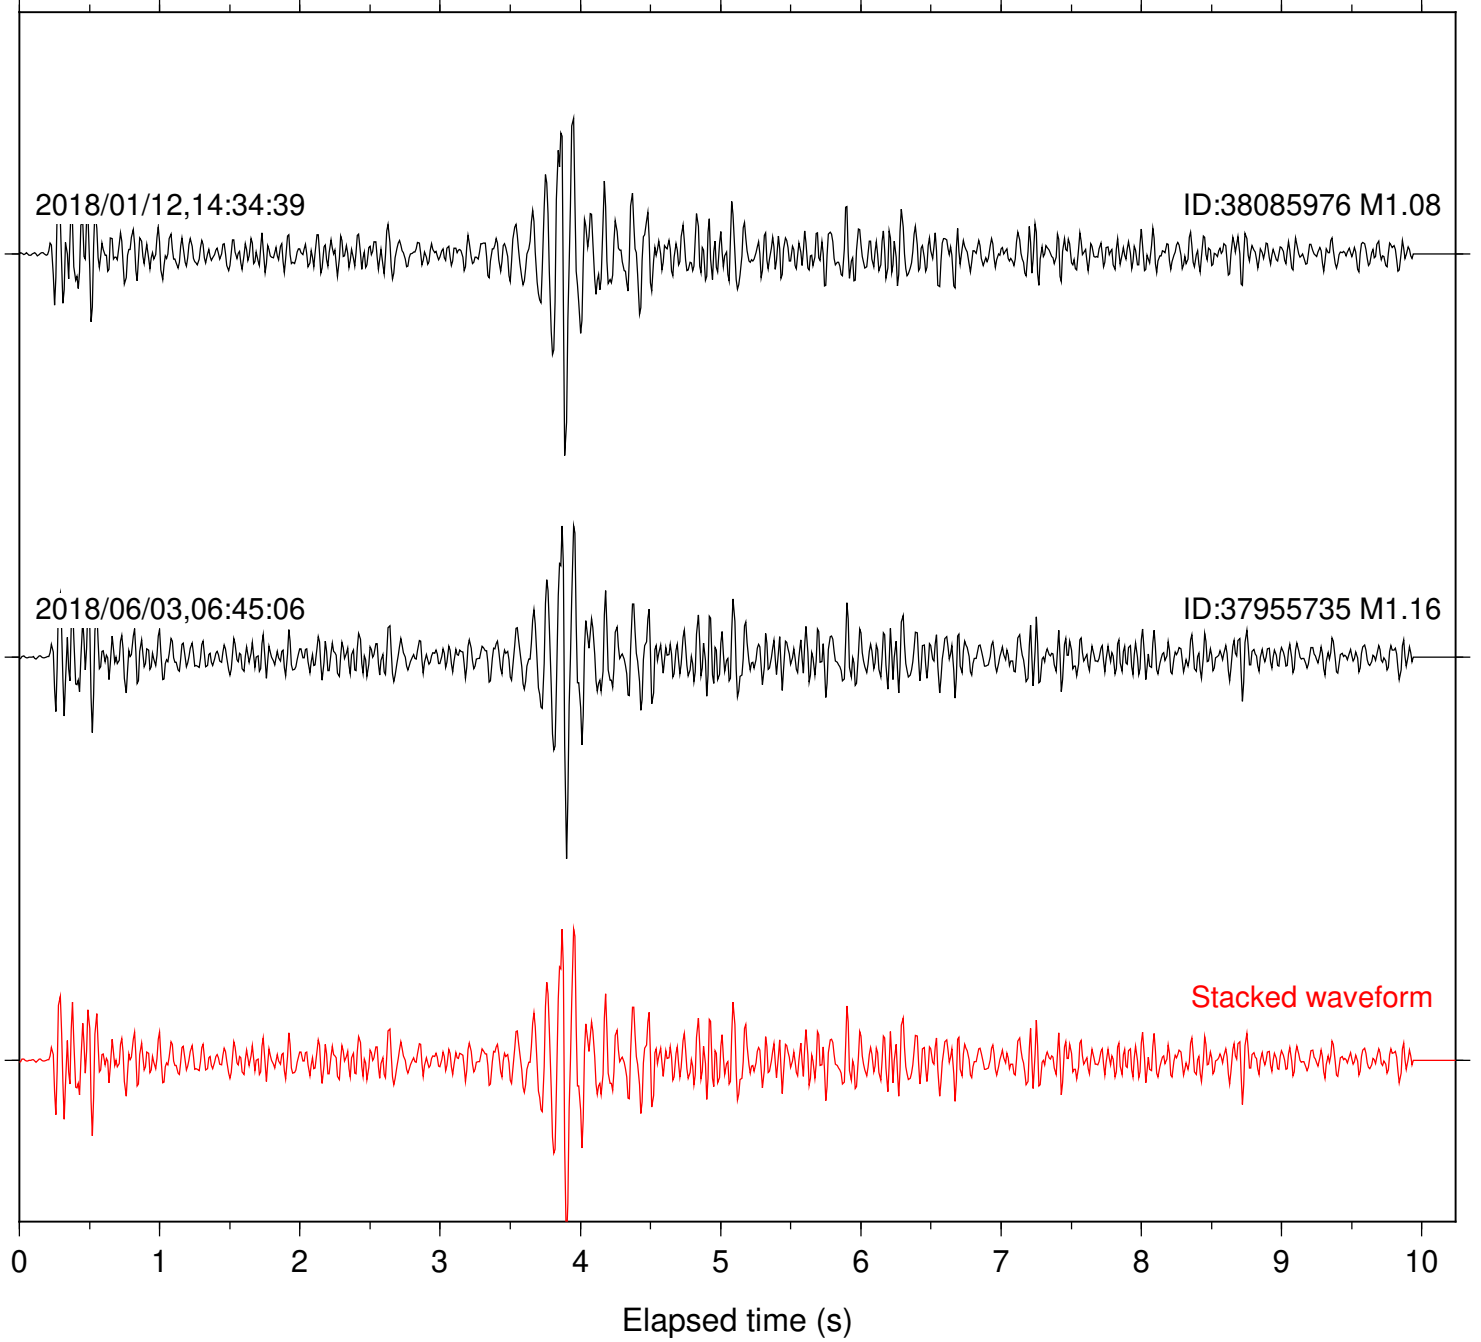

Station: B082 Com: EHZ

Focal depth: 4.78 km

Station: B084 Com: EHZ

Focal depth: 4.78 km

Station: B087 Com: EHZ

Focal depth: 4.72 km

Station: B088 Com: EHZ

Focal depth: 4.78 km

Station: B093 Com: EHZ

Focal depth: 4.72 km

Station: B946 Com: EHZ

Focal depth: 4.78 km

Station: BAC Com: EHZ

Focal depth: 4.72 km

Station: CRY Com: HHZ

Focal depth: 4.78 km

Elapsed time (s)

Station: CSH Com: HHZ

Focal depth: 4.78 km

Station: DGR Com: HHZ

Focal depth: 4.78 km

Station: DNR Com: HHZ

Focal depth: 4.78 km

Station: FRD Com: HHZ

Focal depth: 4.78 km

Station: RDM Com: HHZ

Focal depth: 4.78 km

Station: SND Com: HHZ

Focal depth: 4.78 km