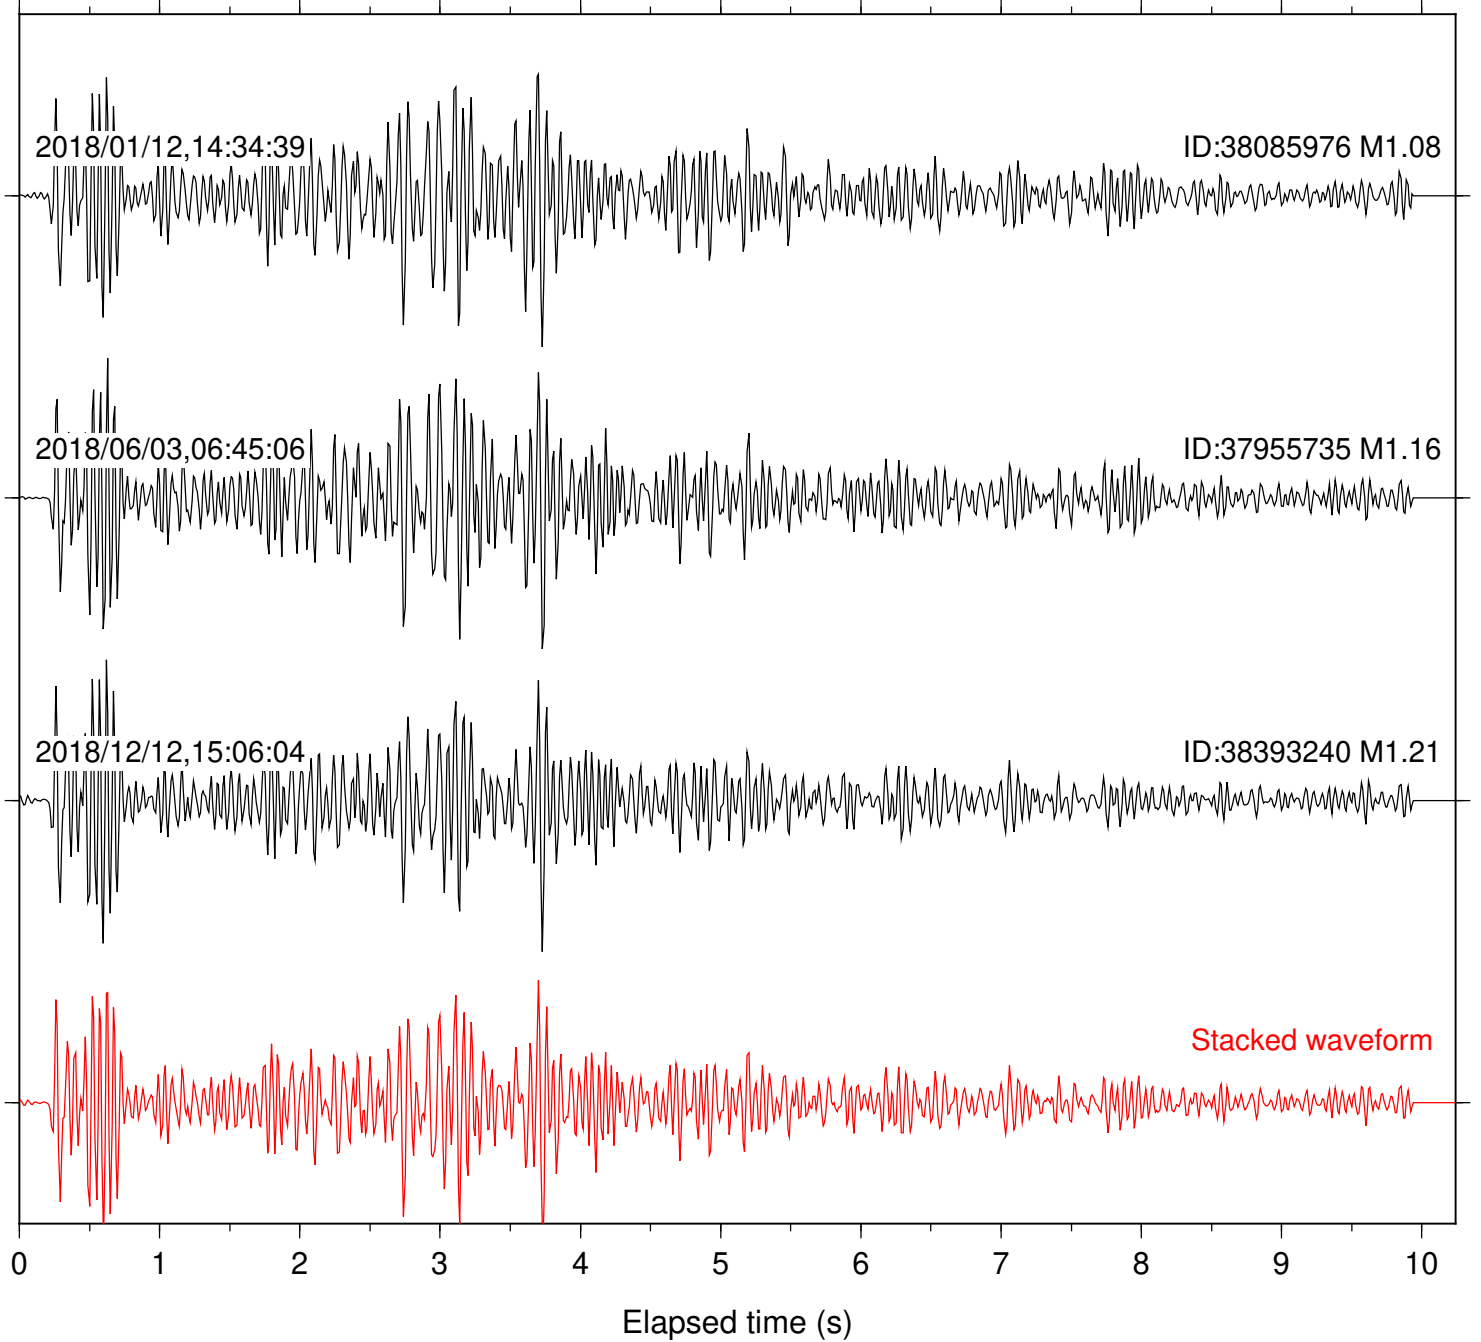

Station: B093 Com: EHZ

Focal depth: 4.72 km

Station: B946 Com: EHZ

Focal depth: 4.78 km

Station: BAC Com: EHZ

Focal depth: 4.72 km

Station: CRY Com: HHZ

Focal depth: 4.78 km

Elapsed time (s)

Station: CSH Com: HHZ

Focal depth: 4.78 km

Station: DGR Com: HHZ

Focal depth: 4.78 km

Station: DNR Com: HHZ

Focal depth: 4.78 km

Station: FRD Com: HHZ

Focal depth: 4.72 km

Station: HMT2 Com: HHZ

Focal depth: 4.78 km

Station: KNW Com: HHZ

Focal depth: 4.72 km

Station: PFO Com: HHZ

Focal depth: 4.78 km

Station: PLM Com: HHZ

Focal depth: 4.78 km

Station: RDM Com: HHZ

Focal depth: 4.78 km

Station: SND Com: HHZ

Focal depth: 4.78 km