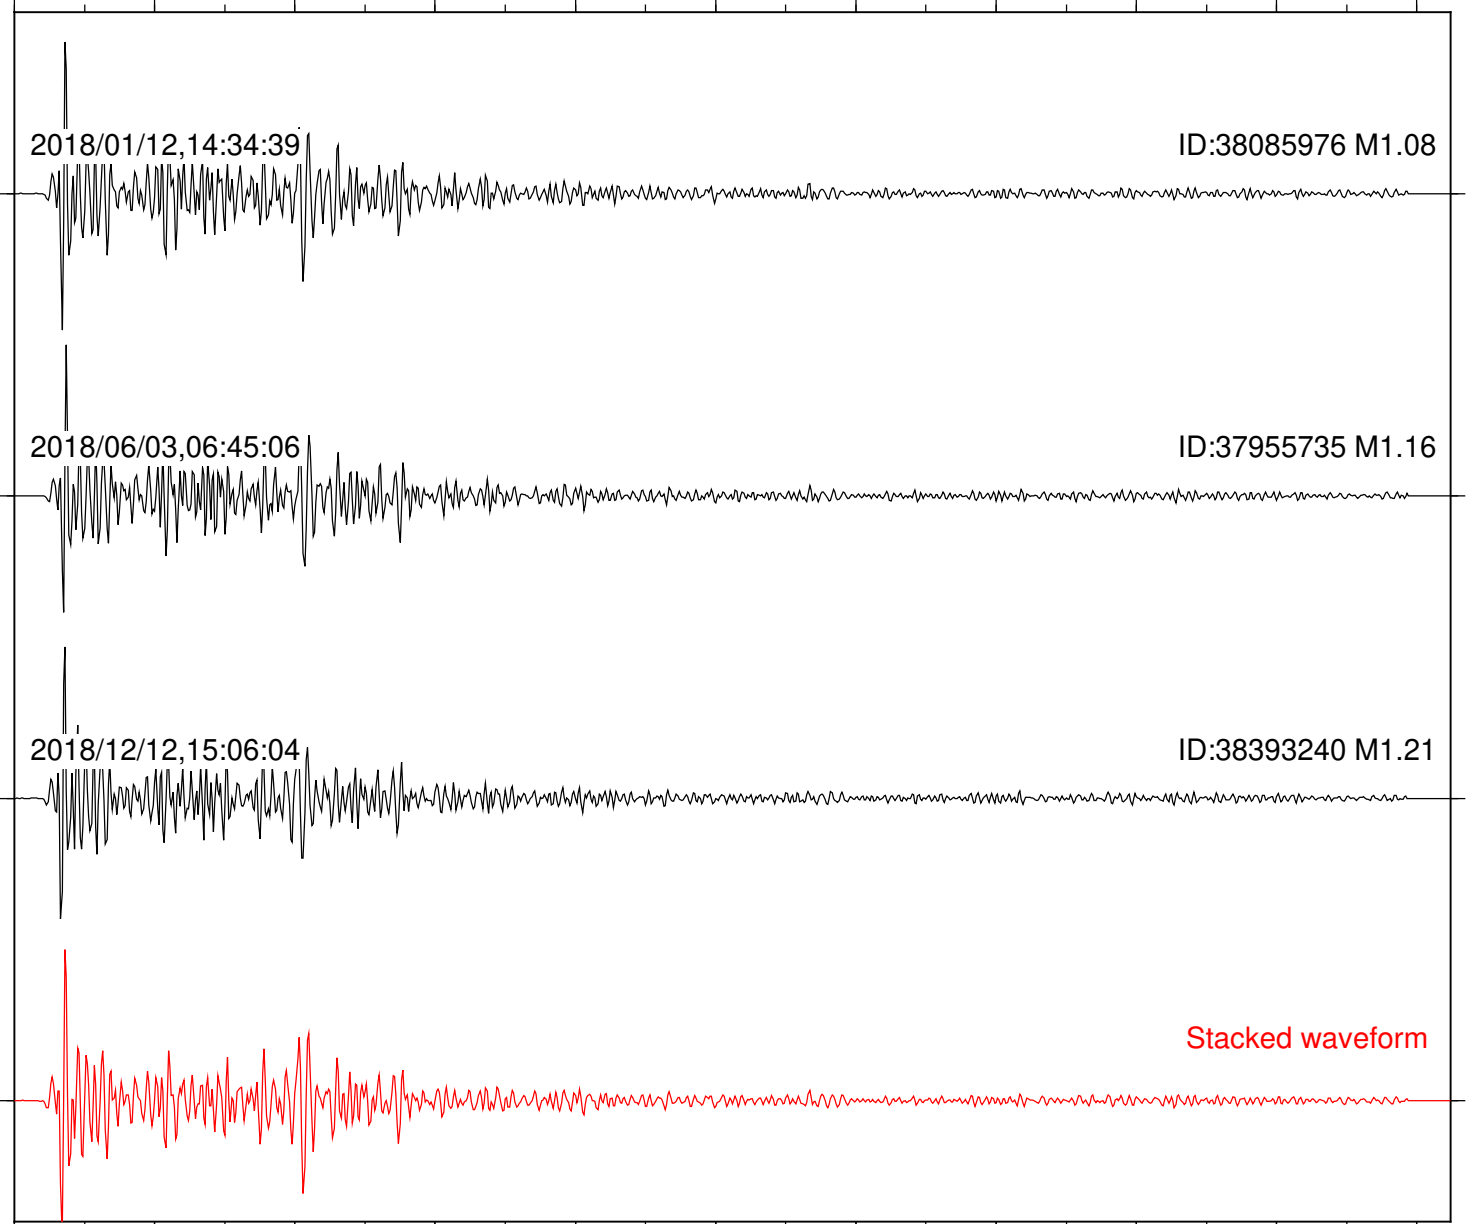

Station: B093 Com: EHZ

Focal depth: 4.72 km

Station: B946 Com: EHZ

Focal depth: 4.78 km

Station: BAC Com: EHZ

Focal depth: 4.72 km

Station: CRY Com: HHZ

Focal depth: 4.78 km

Elapsed time (s)

Station: CSH Com: HHZ

Focal depth: 4.78 km

Station: DGR Com: HHZ

Focal depth: 4.78 km

Station: DNR Com: HHZ

Focal depth: 4.78 km

Station: FRD Com: HHZ

Focal depth: 4.72 km

Station: HMT2 Com: HHZ

Focal depth: 4.78 km

Station: KNW Com: HHZ

Focal depth: 4.72 km

Station: PFO Com: HHZ

Focal depth: 4.78 km

Station: PLM Com: HHZ

Focal depth: 4.78 km

Station: RDM Com: HHZ

Focal depth: 4.78 km

Station: SND Com: HHZ

Focal depth: 4.78 km