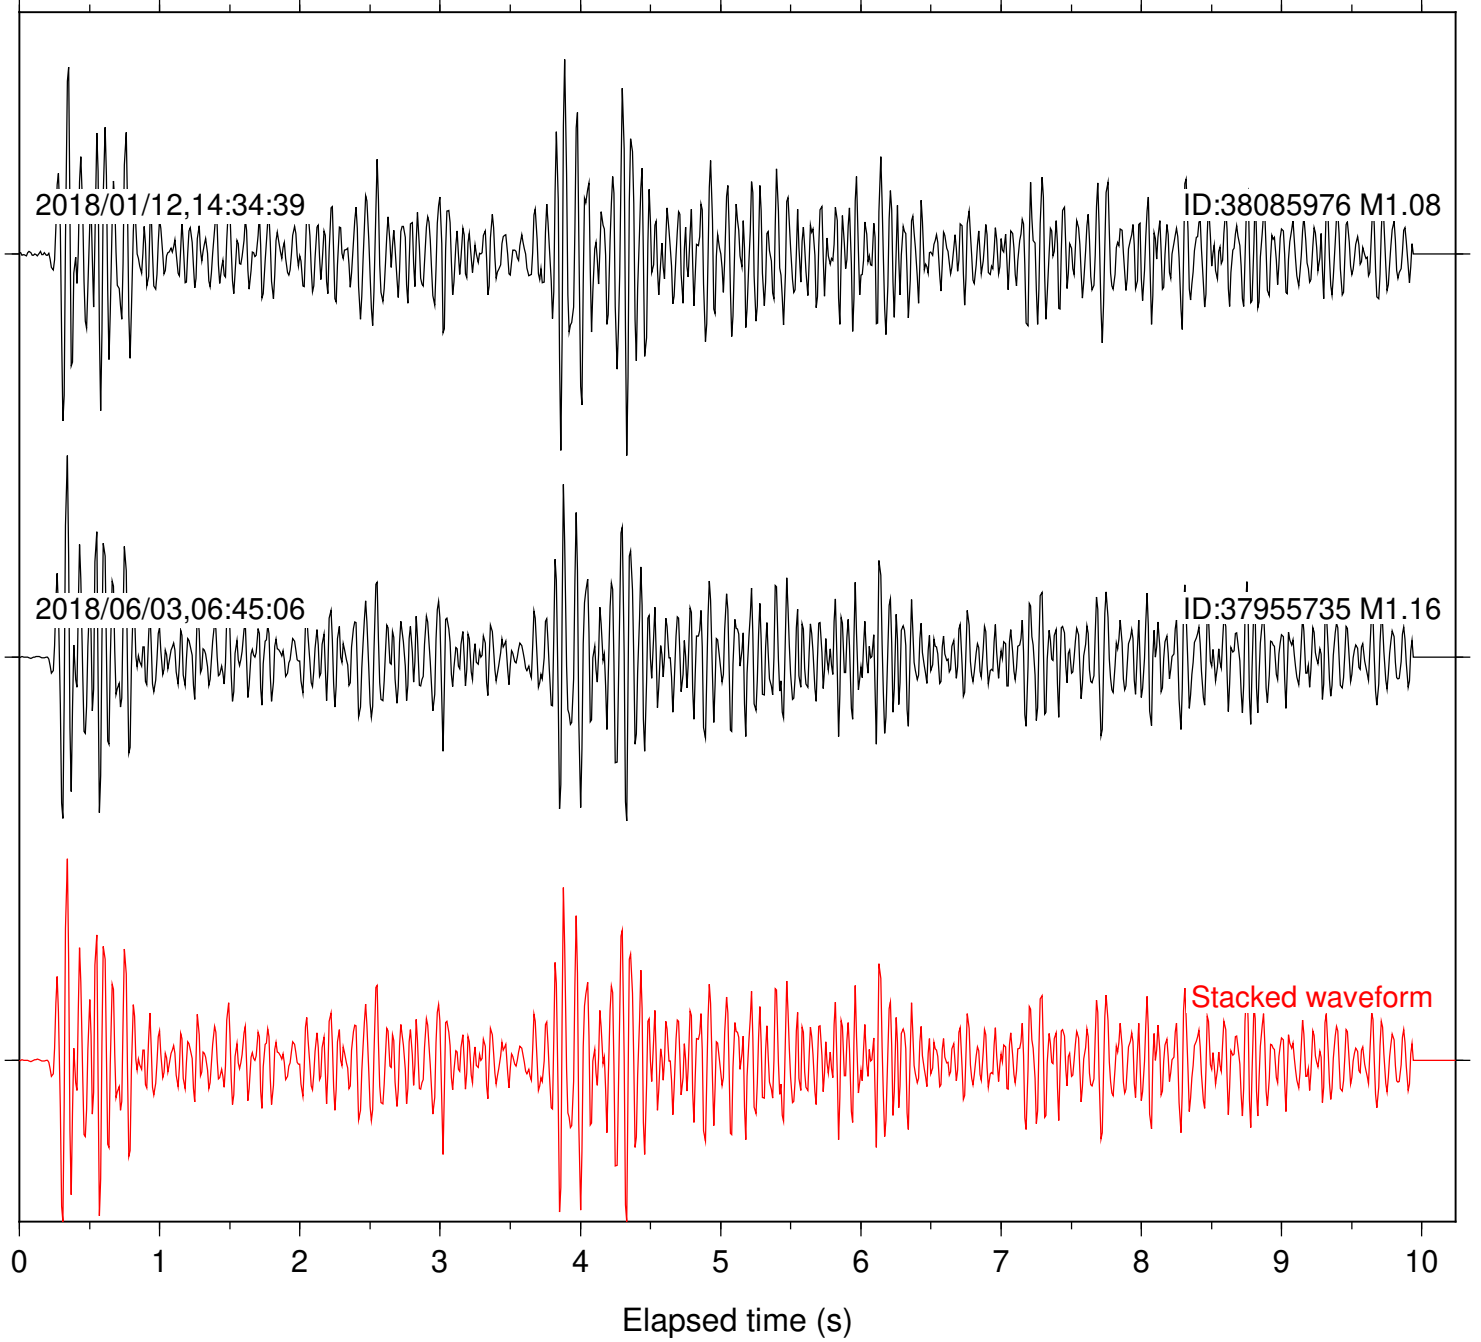

Station: B093 Com: EHZ

Focal depth: 4.72 km

Station: B946 Com: EHZ

Focal depth: 4.78 km

Station: BAC Com: EHZ

Focal depth: 4.72 km

Station: CRY Com: HHZ

Focal depth: 4.78 km

Elapsed time (s)

Station: CSH Com: HHZ

Focal depth: 4.78 km

Station: DGR Com: HHZ

Focal depth: 4.78 km

Station: DNR Com: HHZ

Focal depth: 4.78 km

Station: FRD Com: HHZ

Focal depth: 4.72 km

Station: HMT2 Com: HHZ

Focal depth: 4.78 km

Station: KNW Com: HHZ

Focal depth: 4.72 km

Station: PFO Com: HHZ

Focal depth: 4.78 km

Station: PLM Com: HHZ

Focal depth: 4.78 km

Station: RDM Com: HHZ

Focal depth: 4.78 km

Station: SND Com: HHZ

Focal depth: 4.78 km