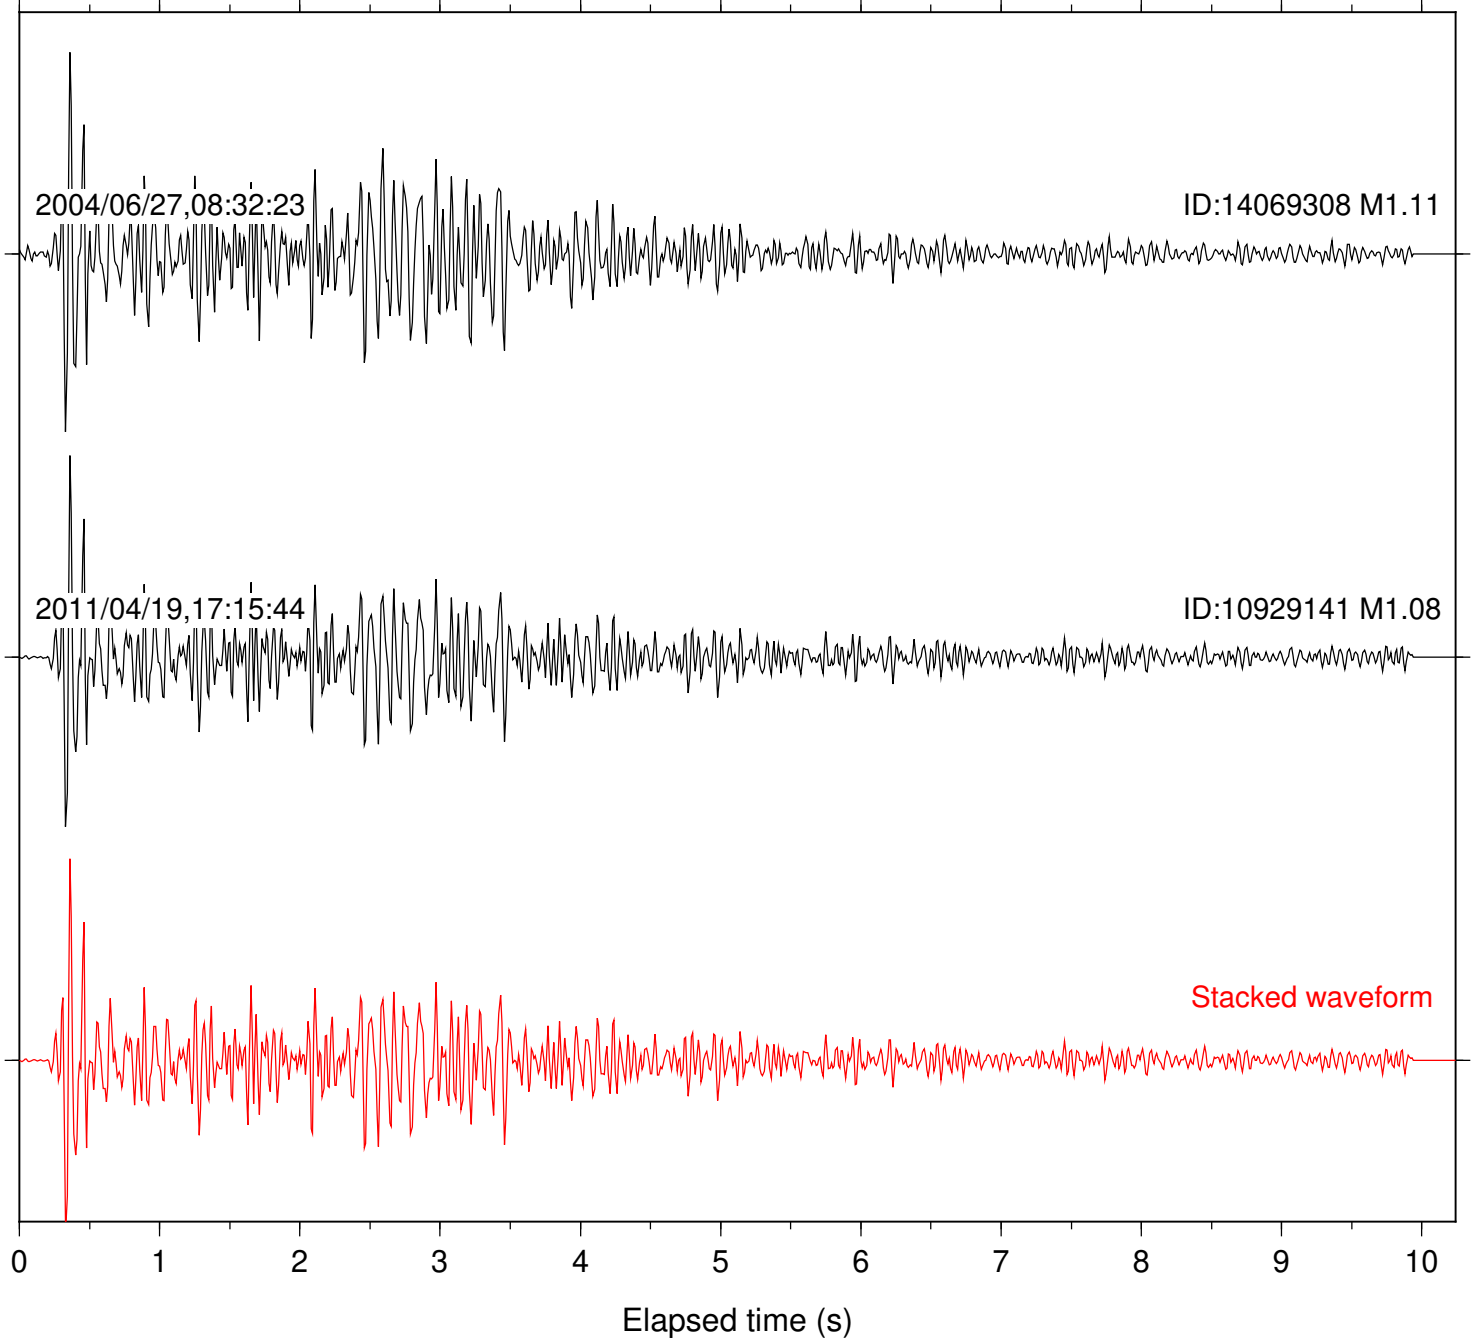

Station: FRD Com: HHZ

Focal depth: 5.43 km

Station: PFO Com: HHZ

Focal depth: 5.43 km