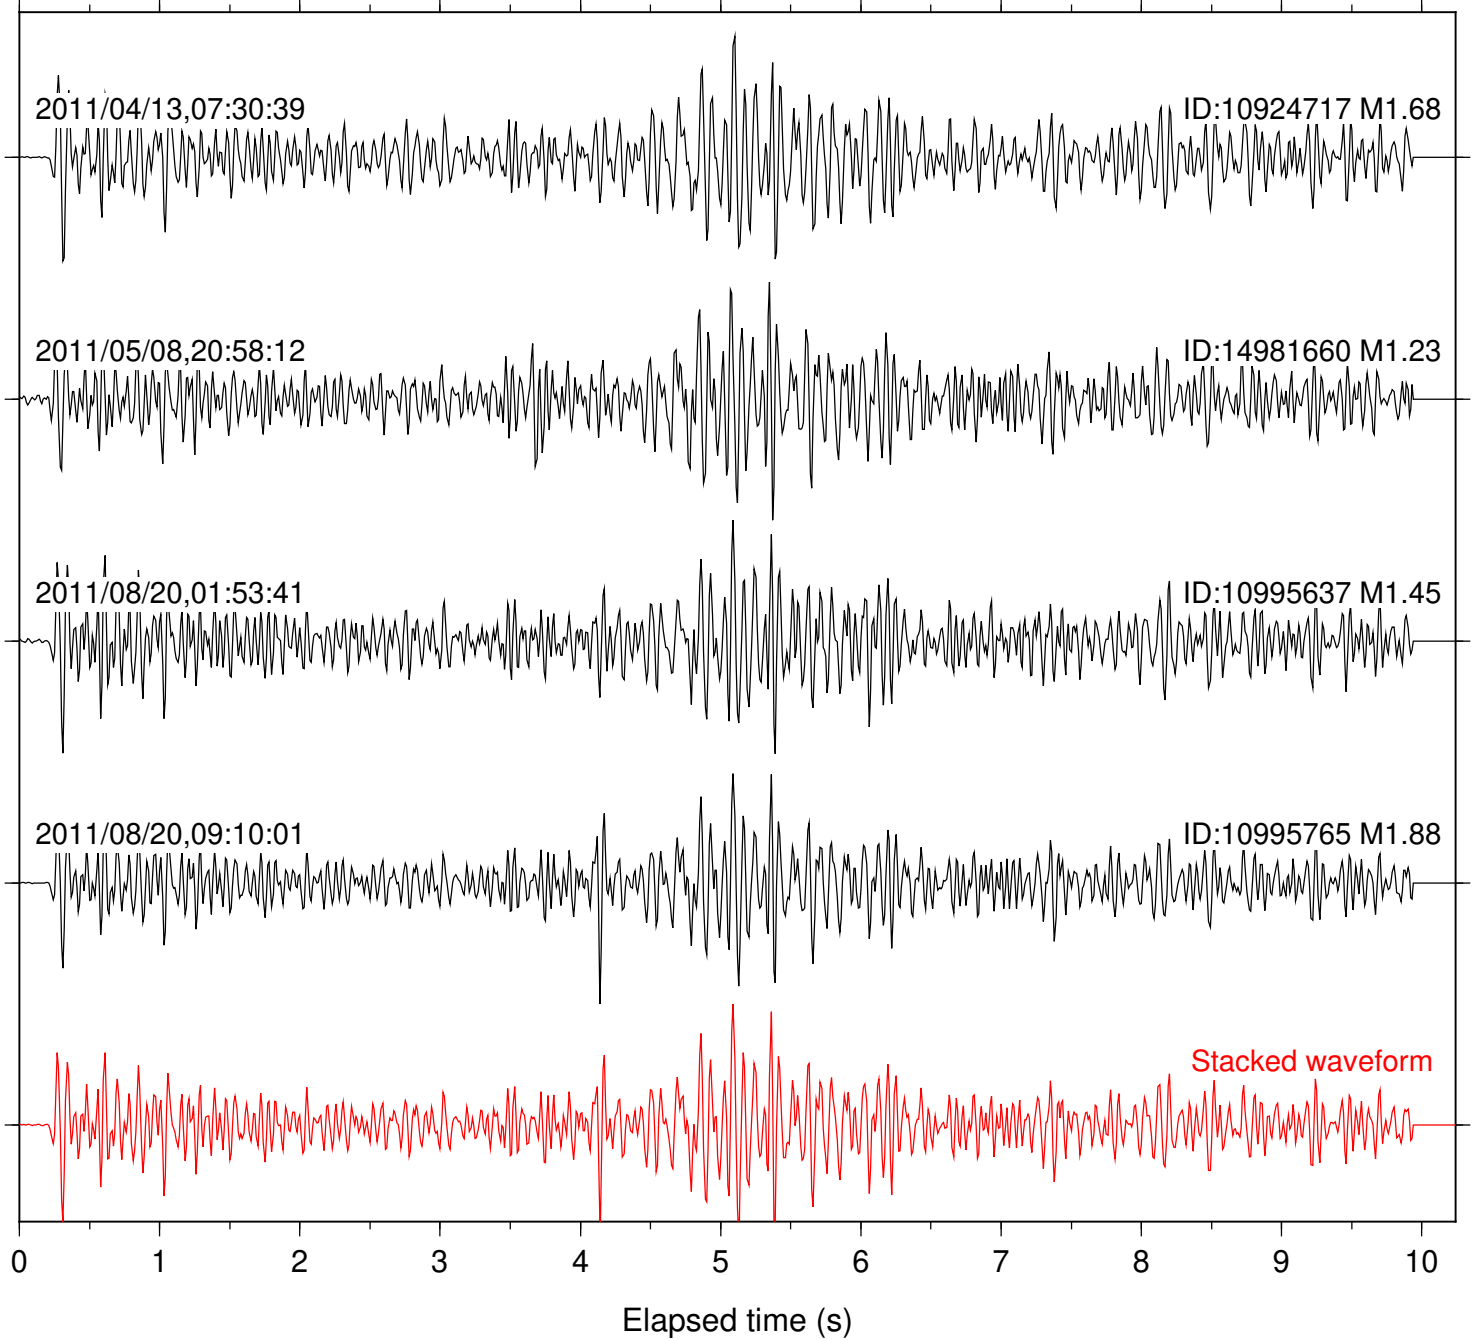

Station: B086 Com: EHZ

Focal depth: 4.02 km

Station: B087 Com: EHZ

Focal depth: 4.02 km

Station: B088 Com: EHZ

Focal depth: 4.02 km

Station: B946 Com: EHZ

Focal depth: 4.02 km

Station: FRD Com: HHZ

Focal depth: 4.02 km

Station: LVA2 Com: HHZ

Focal depth: 4.02 km

Station: TRO Com: HHZ

Focal depth: 4.02 km