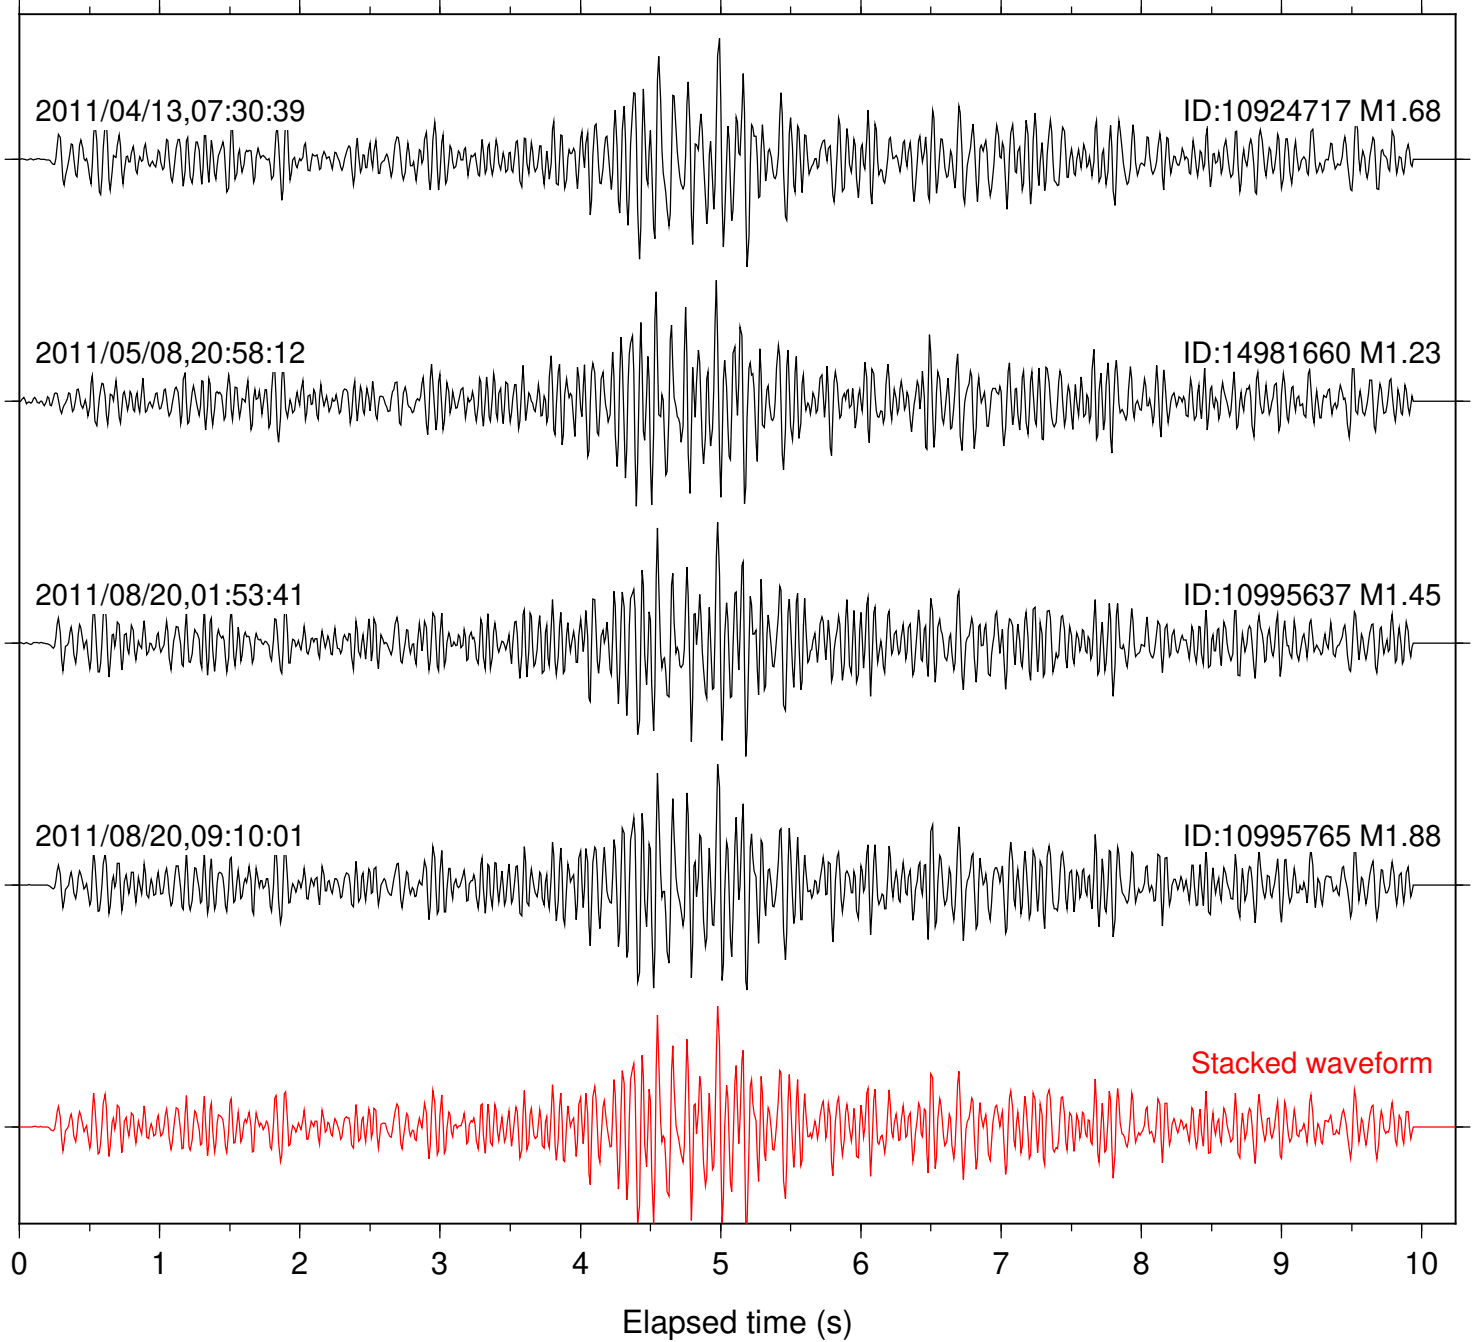

Station: B086 Com: EHZ

Focal depth: 4.02 km

Station: B087 Com: EHZ

Focal depth: 4.02 km

Station: B088 Com: EHZ

Focal depth: 4.02 km

Station: B946 Com: EHZ

Focal depth: 4.02 km

Station: FRD Com: HHZ

Focal depth: 4.02 km

Station: LVA2 Com: HHZ

Focal depth: 4.02 km

Station: TRO Com: HHZ

Focal depth: 4.02 km