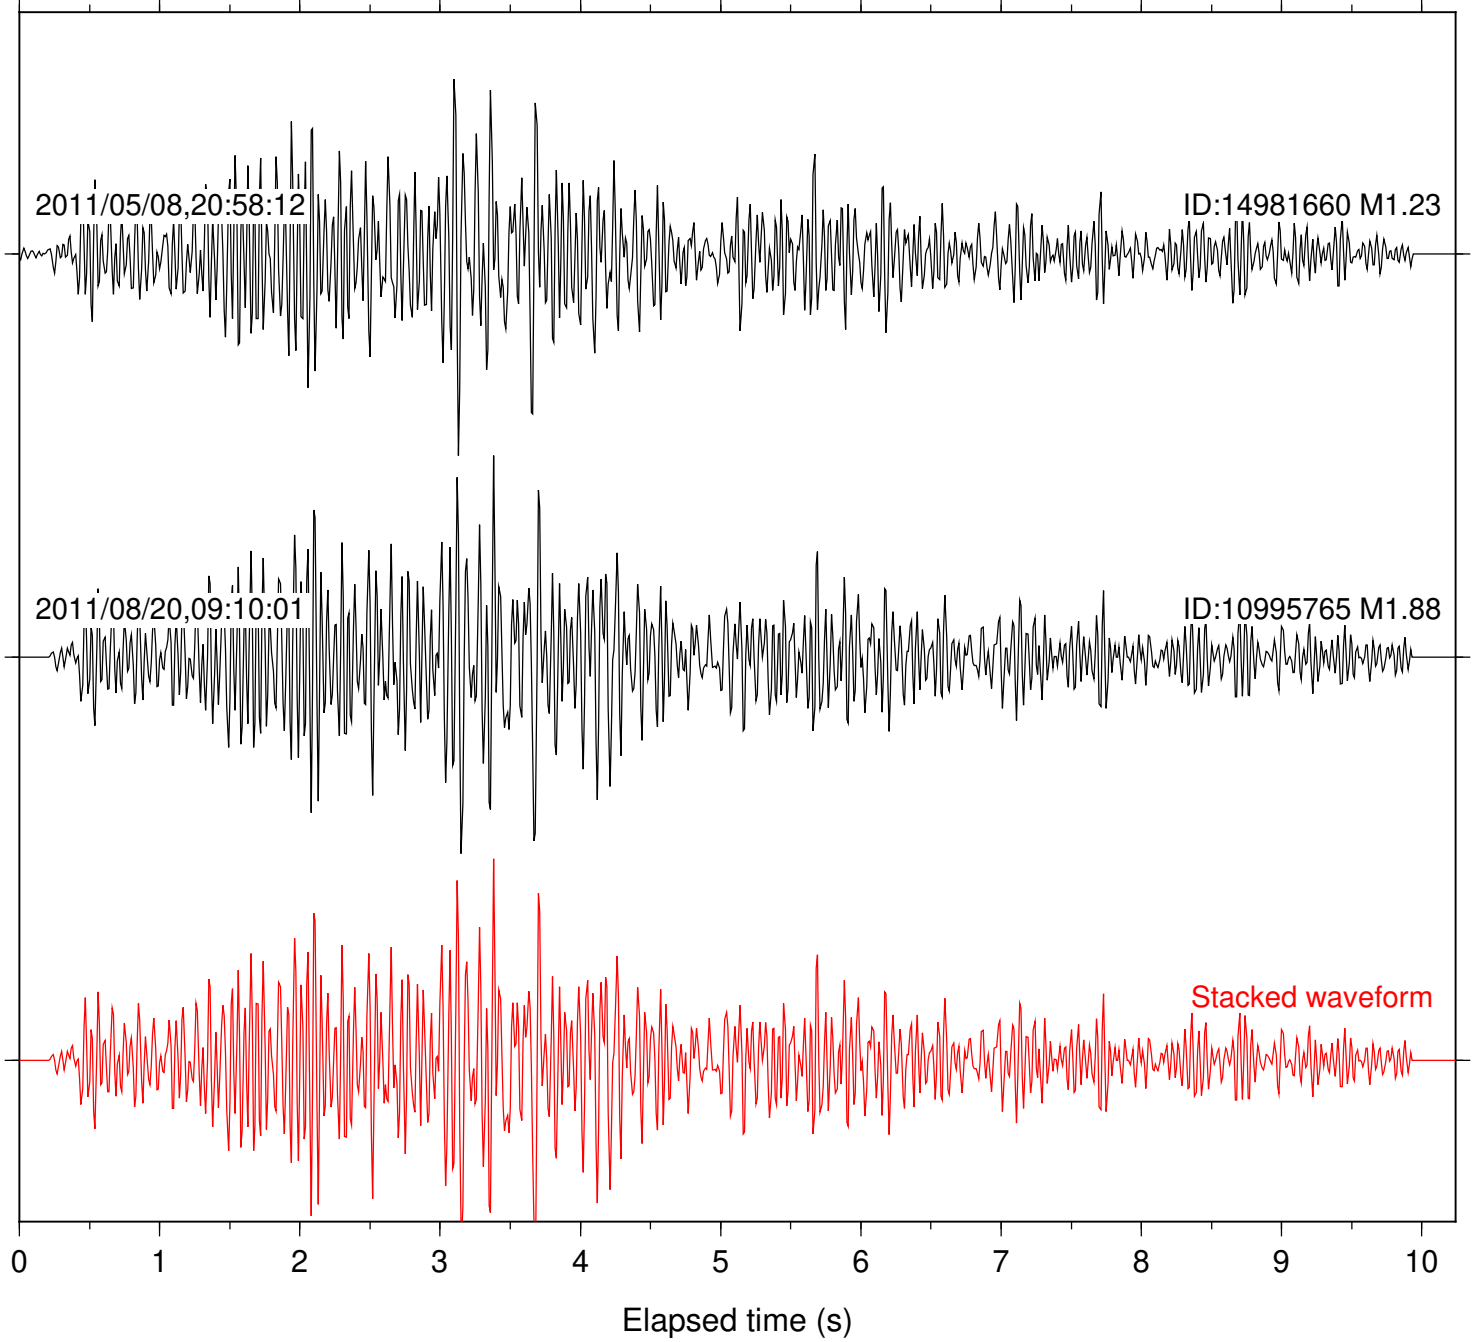

Station: B086 Com: EHZ

Focal depth: 4.02 km

Station: B087 Com: EHZ

Focal depth: 4.02 km

Station: B088 Com: EHZ

Focal depth: 4.02 km

Station: B946 Com: EHZ

Focal depth: 4.02 km

Station: FRD Com: HHZ

Focal depth: 4.02 km

Station: LVA2 Com: HHZ

Focal depth: 4.02 km

Station: TRO Com: HHZ

Focal depth: 4.02 km