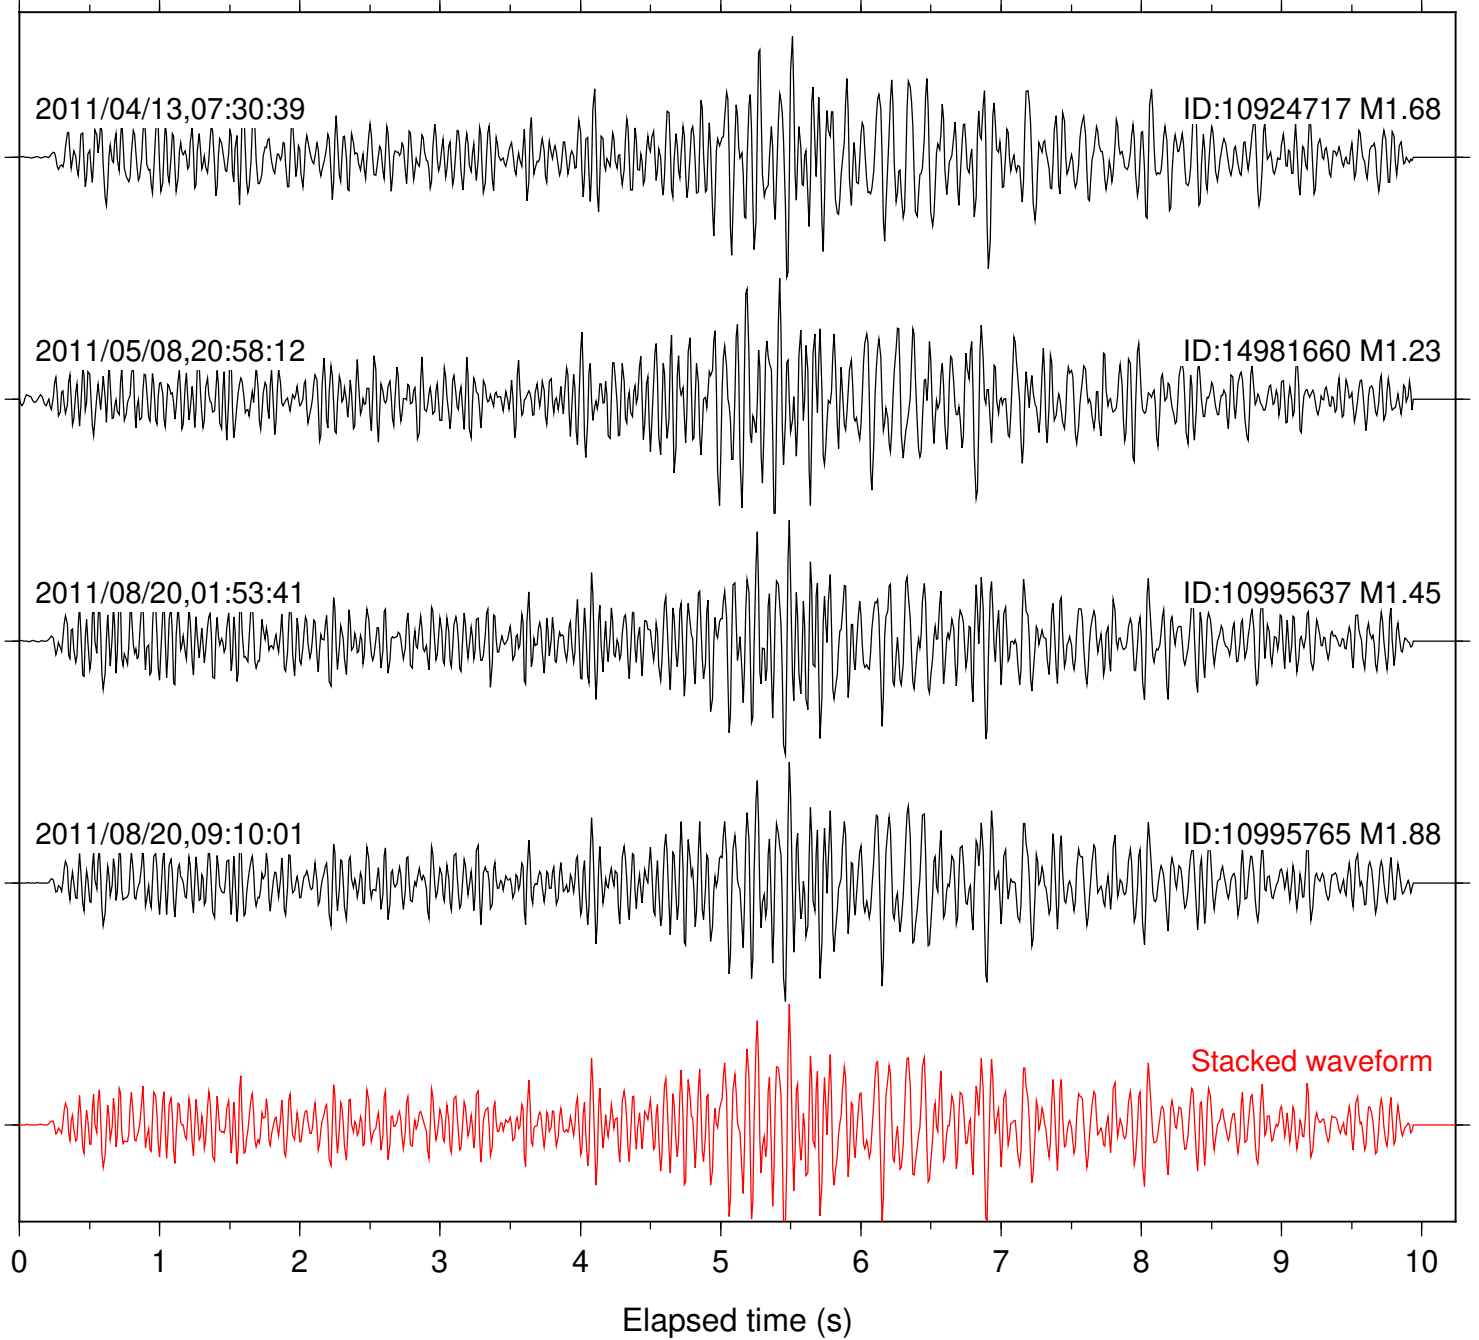

Station: B086 Com: EHZ

Focal depth: 4.02 km

Station: B087 Com: EHZ

Focal depth: 4.02 km

Station: B088 Com: EHZ

Focal depth: 4.02 km

Station: B946 Com: EHZ

Focal depth: 4.02 km

Station: FRD Com: HHZ

Focal depth: 4.02 km

Station: LVA2 Com: HHZ

Focal depth: 4.02 km

Station: TRO Com: HHZ

Focal depth: 4.02 km