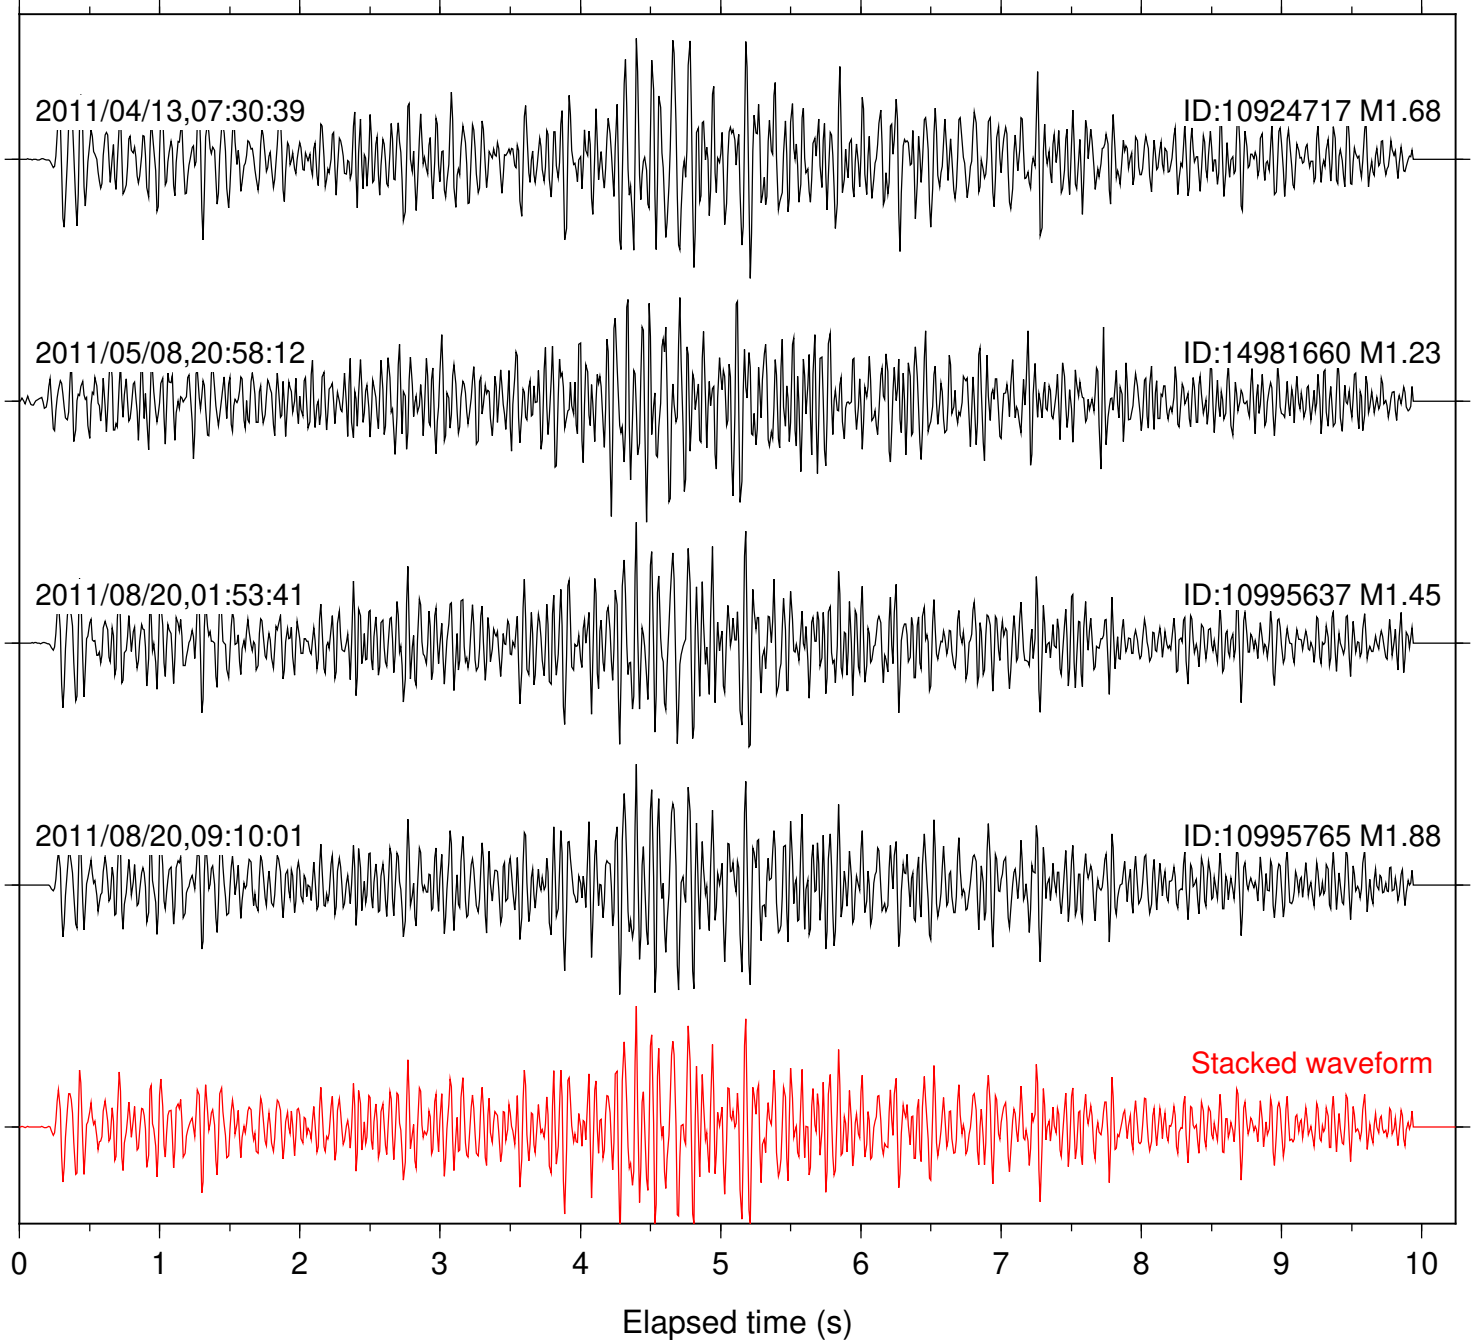

Station: B086 Com: EHZ

Focal depth: 4.02 km

Station: B087 Com: EHZ

Focal depth: 4.02 km

Station: B088 Com: EHZ

Focal depth: 4.02 km

Station: B946 Com: EHZ

Focal depth: 4.02 km

Station: FRD Com: HHZ

Focal depth: 4.02 km

Station: LVA2 Com: HHZ

Focal depth: 4.02 km

Station: TRO Com: HHZ

Focal depth: 4.02 km