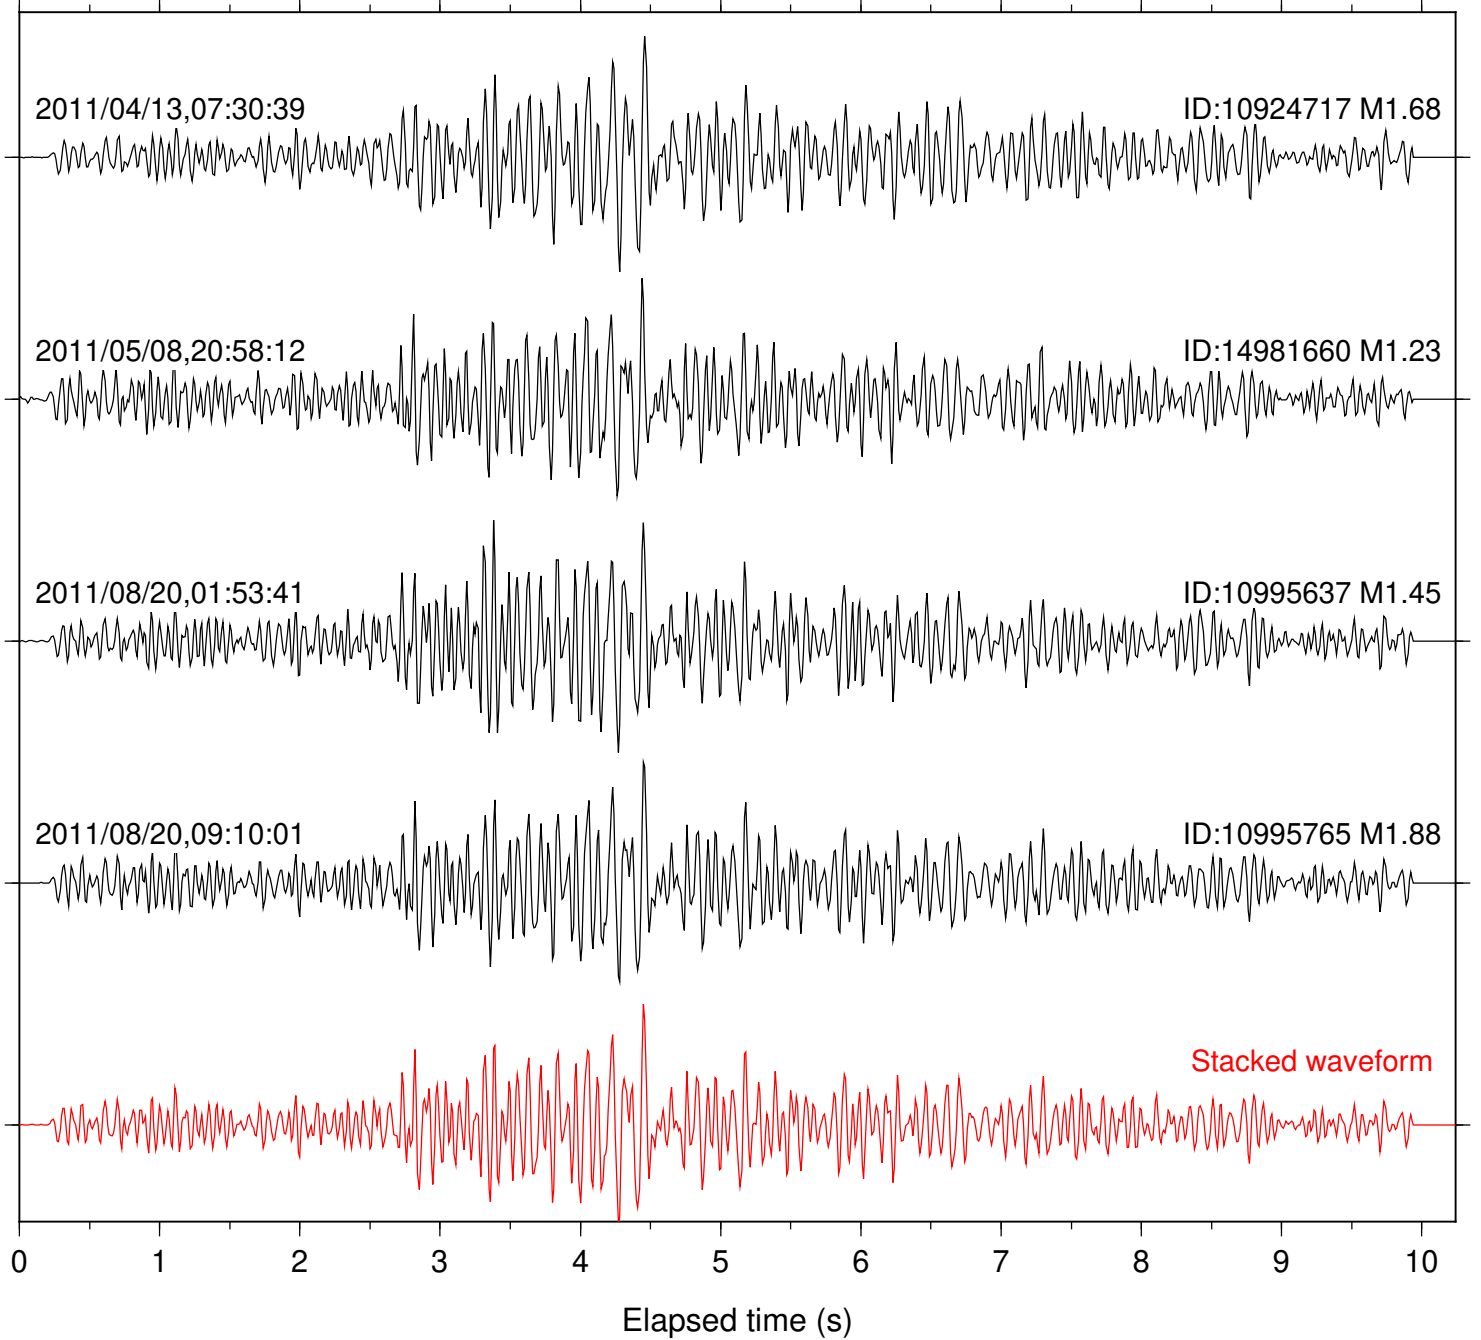

Station: B086 Com: EHZ

Focal depth: 4.02 km

Station: B087 Com: EHZ

Focal depth: 4.02 km

Station: B088 Com: EHZ

Focal depth: 4.02 km

Station: B946 Com: EHZ

Focal depth: 4.02 km

Station: FRD Com: HHZ

Focal depth: 4.02 km

Station: LVA2 Com: HHZ

Focal depth: 4.02 km

Station: TRO Com: HHZ

Focal depth: 4.02 km