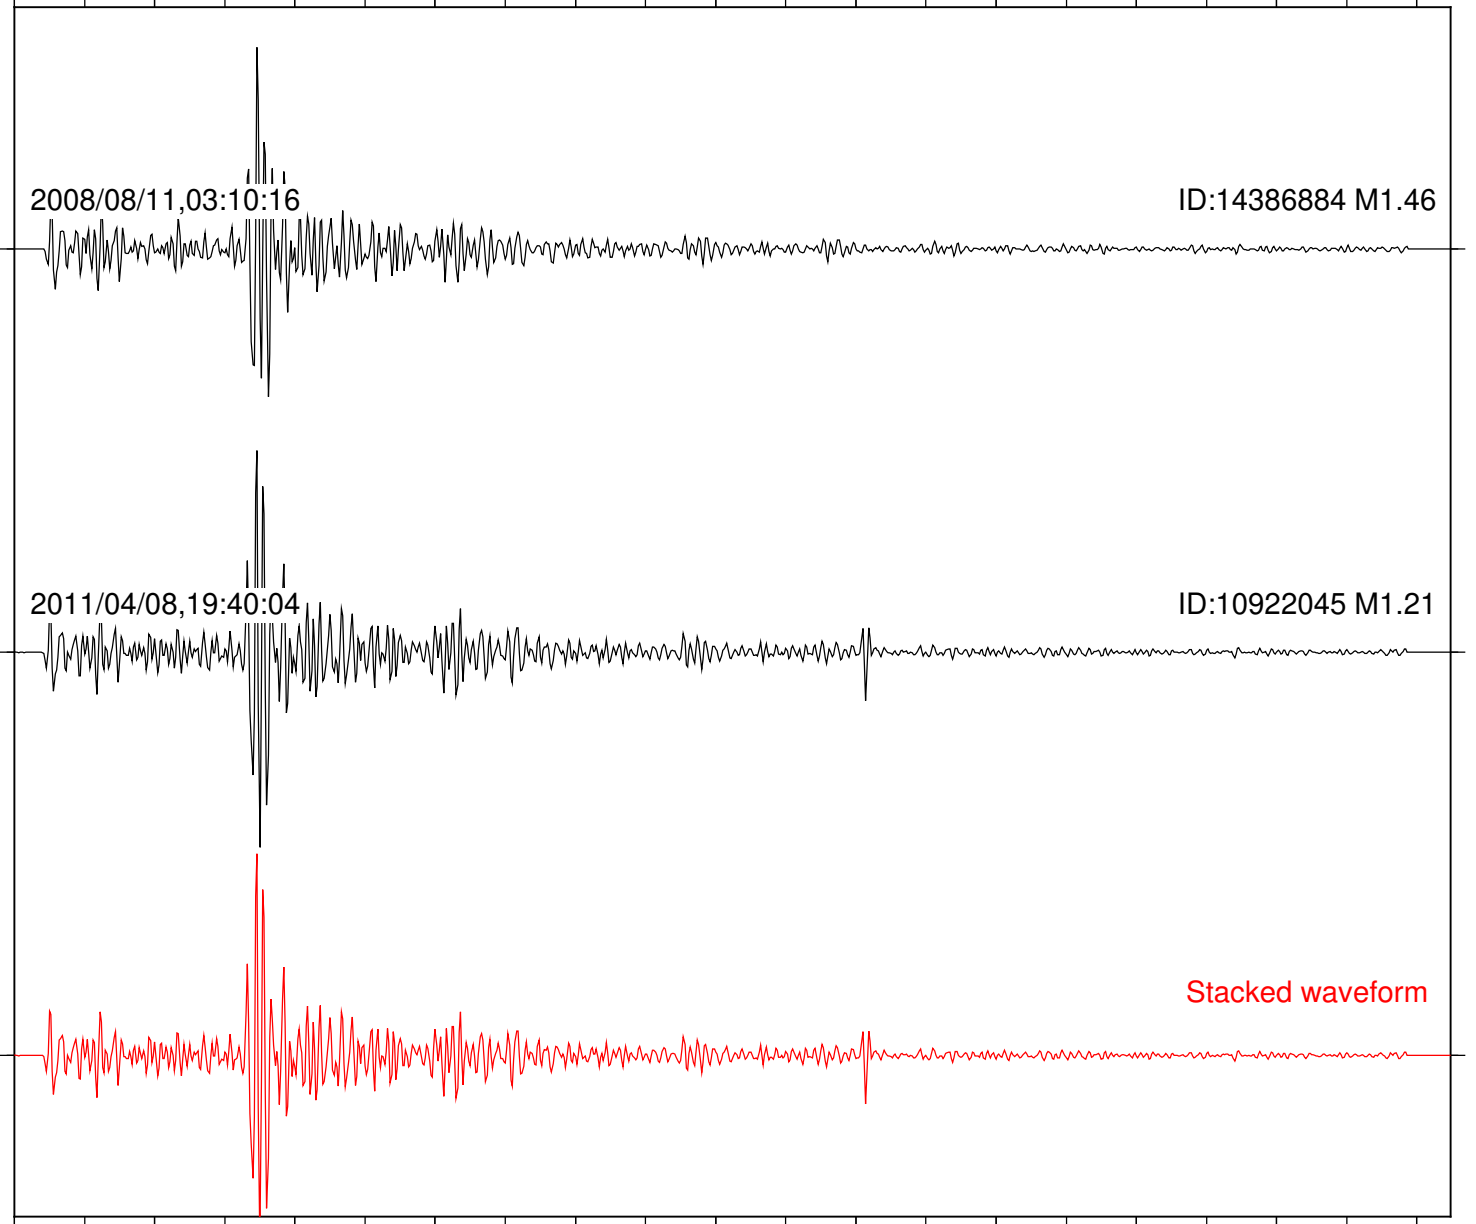

Station: B082 Com: EHZ

Focal depth: 6.55 km

2008/08/11,03:10:16

ID:14386884 M1.46

2011/04/08,19:40:04

ID:10922045 M1.21

Stacked waveform

0 1 2 3 4 5 6 7 8 9 10  
Elapsed time (s)

Station: B086 Com: EHZ

Focal depth: 6.55 km

2008/08/11,03:10:16

ID:14386884 M1.46

2011/04/08,19:40:04

ID:10922045 M1.21

Stacked waveform

0 1 2 3 4 5 6 7 8 9 10  
Elapsed time (s)

Station: B087 Com: EHZ

Focal depth: 6.55 km

2008/08/11,03:10:16

ID:14386884 M1.46

2011/04/08,19:40:04

ID:10922045 M1.21

Stacked waveform

0 1 2 3 4 5 6 7 8 9 10  
Elapsed time (s)