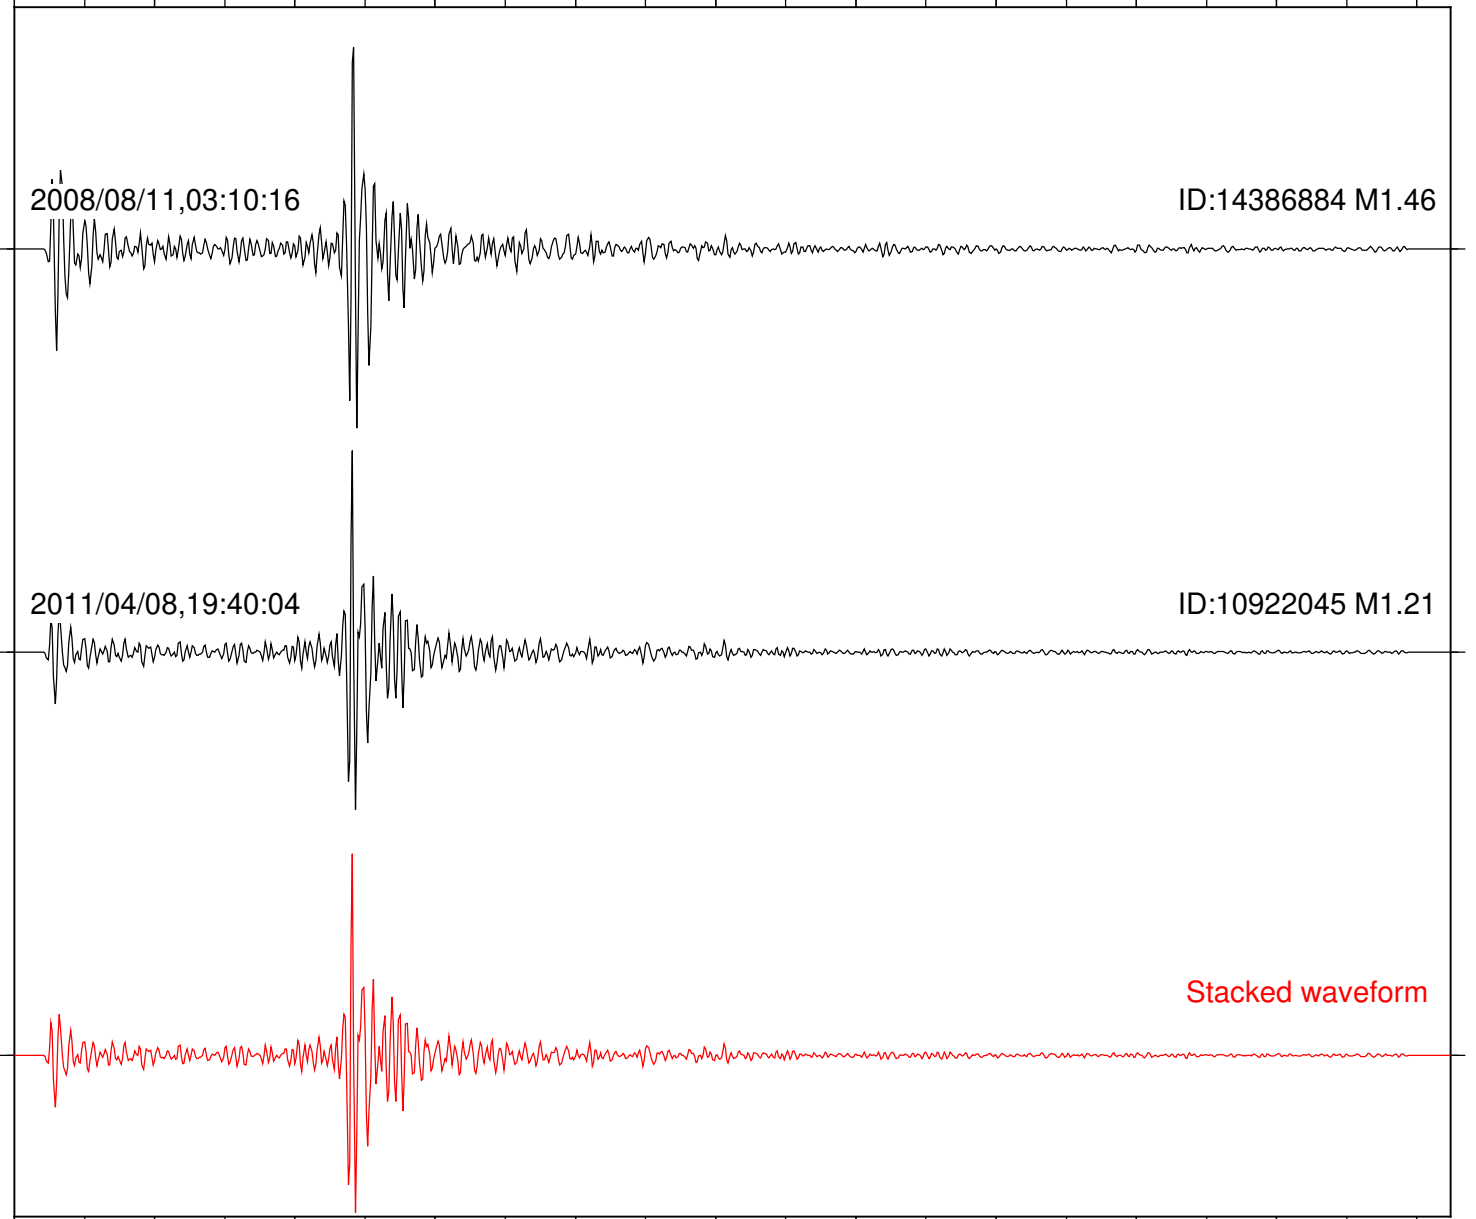

Station: B082 Com: EHZ

Focal depth: 6.55 km

2008/08/11,03:10:16

ID:14386884 M1.46

2011/04/08,19:40:04

ID:10922045 M1.21

Stacked waveform

0 1 2 3 4 5 6 7 8 9 10  
Elapsed time (s)

Station: B086 Com: EHZ

Focal depth: 6.55 km

2008/08/11,03:10:16

ID:14386884 M1.46

2011/04/08,19:40:04

ID:10922045 M1.21

Stacked waveform

0 1 2 3 4 5 6 7 8 9 10  
Elapsed time (s)

Station: B087 Com: EHZ

Focal depth: 6.55 km

2008/08/11,03:10:16

ID:14386884 M1.46

2011/04/08,19:40:04

ID:10922045 M1.21

Stacked waveform

0 1 2 3 4 5 6 7 8 9 10  
Elapsed time (s)