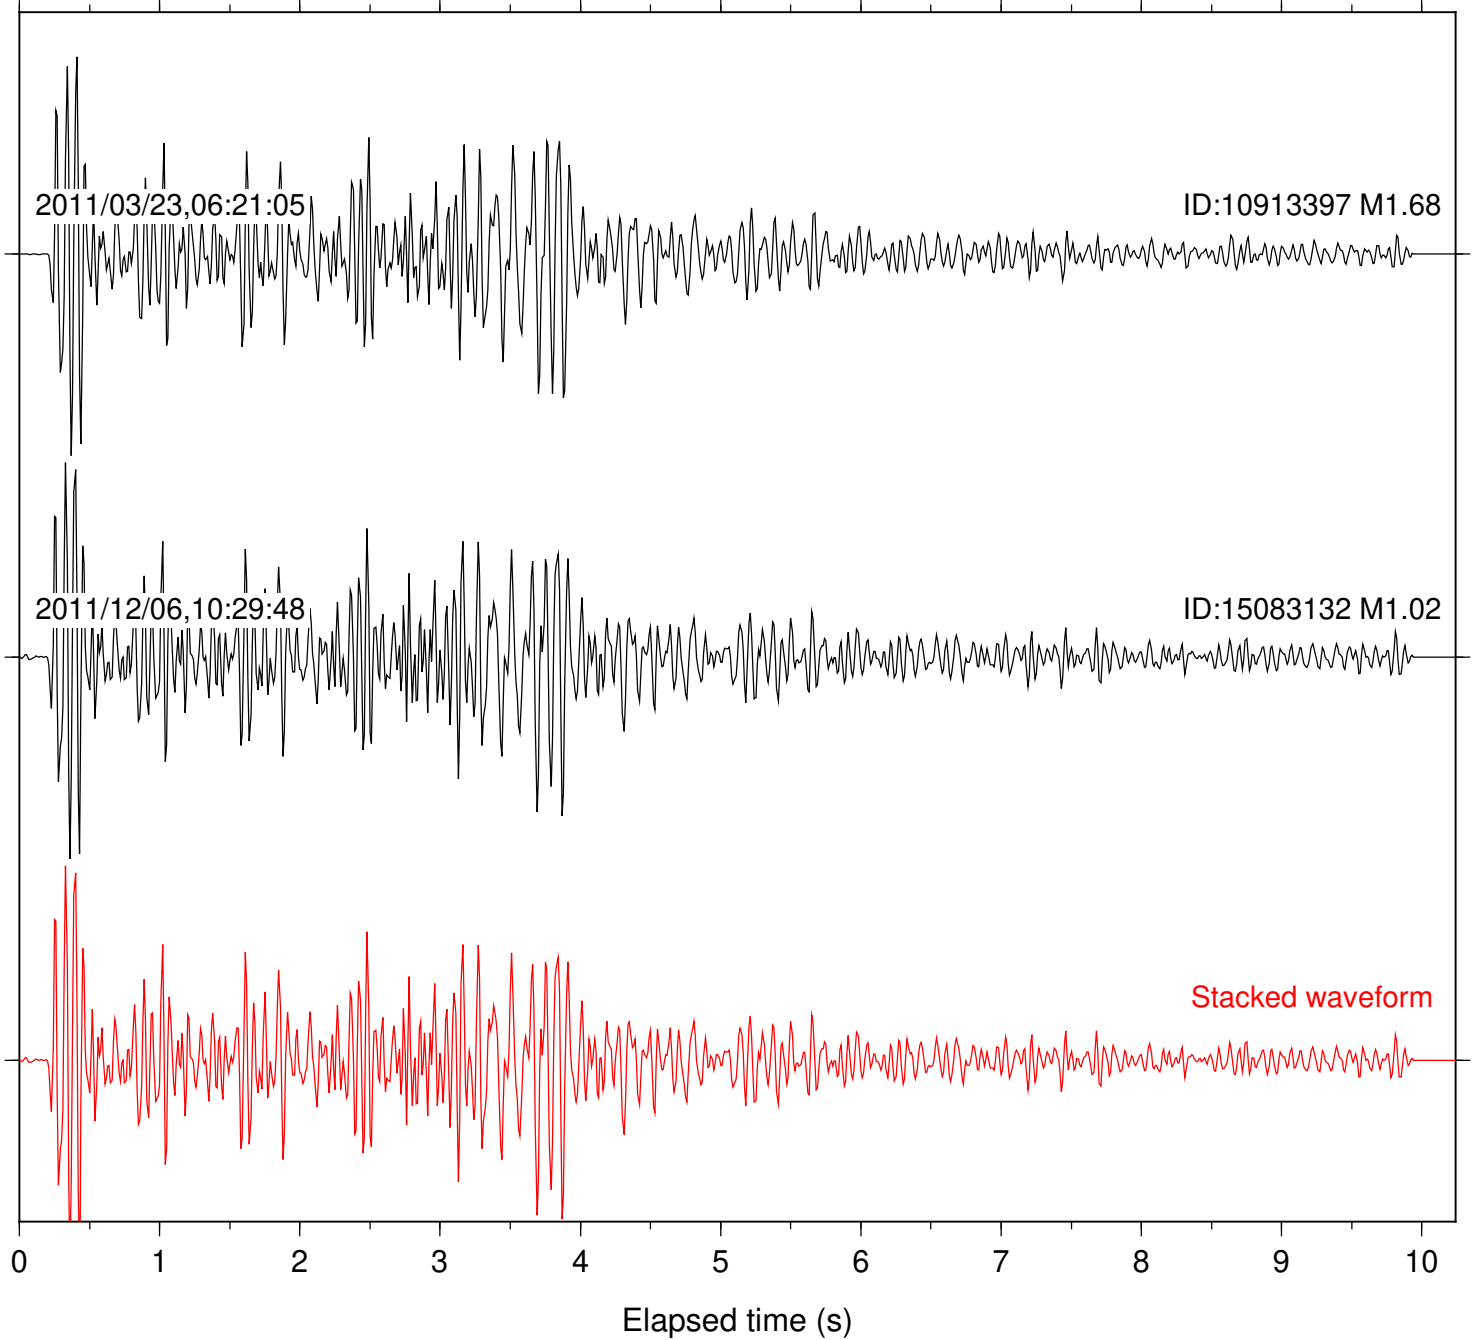

Station: B087 Com: EHZ

Focal depth: 10.93 km

2011/03/23,06:21:05

ID:10913397 M1.68

2011/12/06,10:29:48

ID:15083132 M1.02

Stacked waveform

0 1 2 3 4 5 6 7 8 9 10

Elapsed time (s)

Station: B088 Com: EHZ

Focal depth: 10.93 km

Station: B946 Com: EHZ

Focal depth: 10.93 km

Station: FRD Com: HHZ

Focal depth: 10.93 km