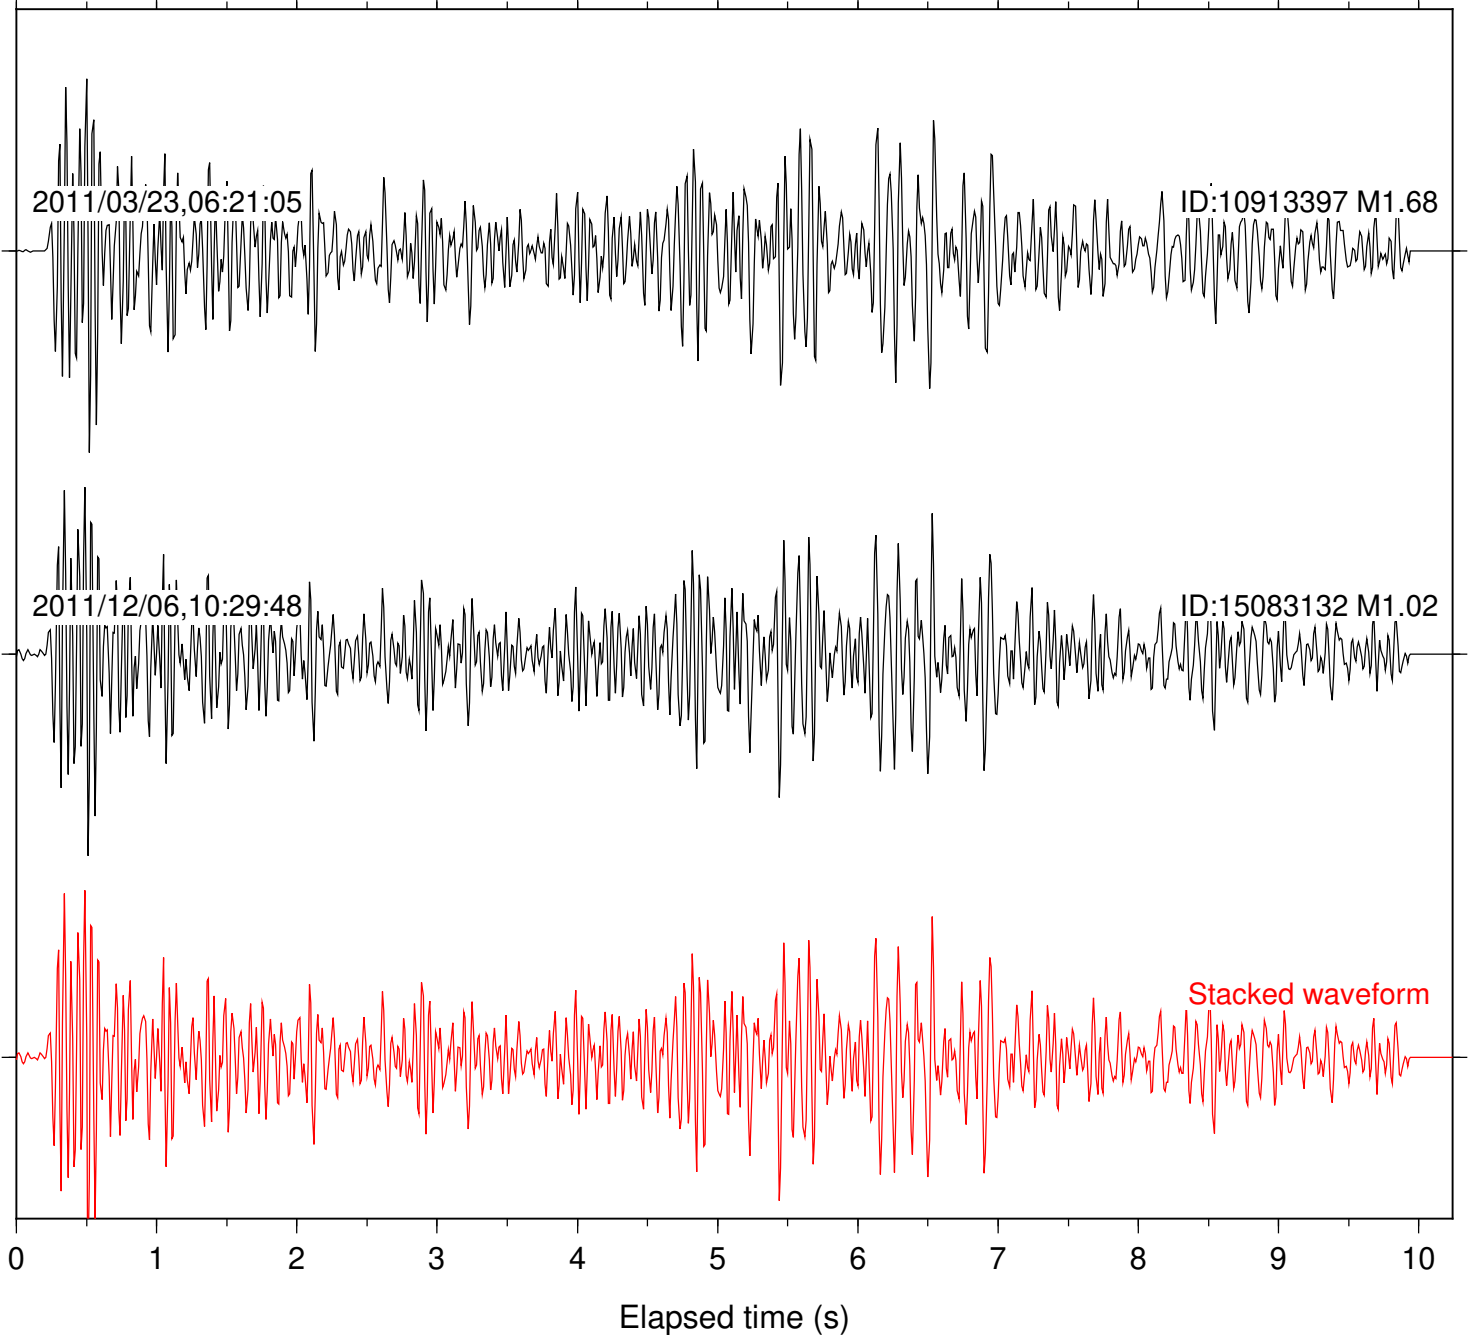

Station: B087 Com: EHZ

Focal depth: 10.93 km

2011/03/23,06:21:05

ID:10913397 M1.68

2011/12/06,10:29:48

ID:15083132 M1.02

Stacked waveform

0 1 2 3 4 5 6 7 8 9 10

Elapsed time (s)

Station: B088 Com: EHZ

Focal depth: 10.93 km

Station: B946 Com: EHZ

Focal depth: 10.93 km

Station: FRD Com: HHZ

Focal depth: 10.93 km