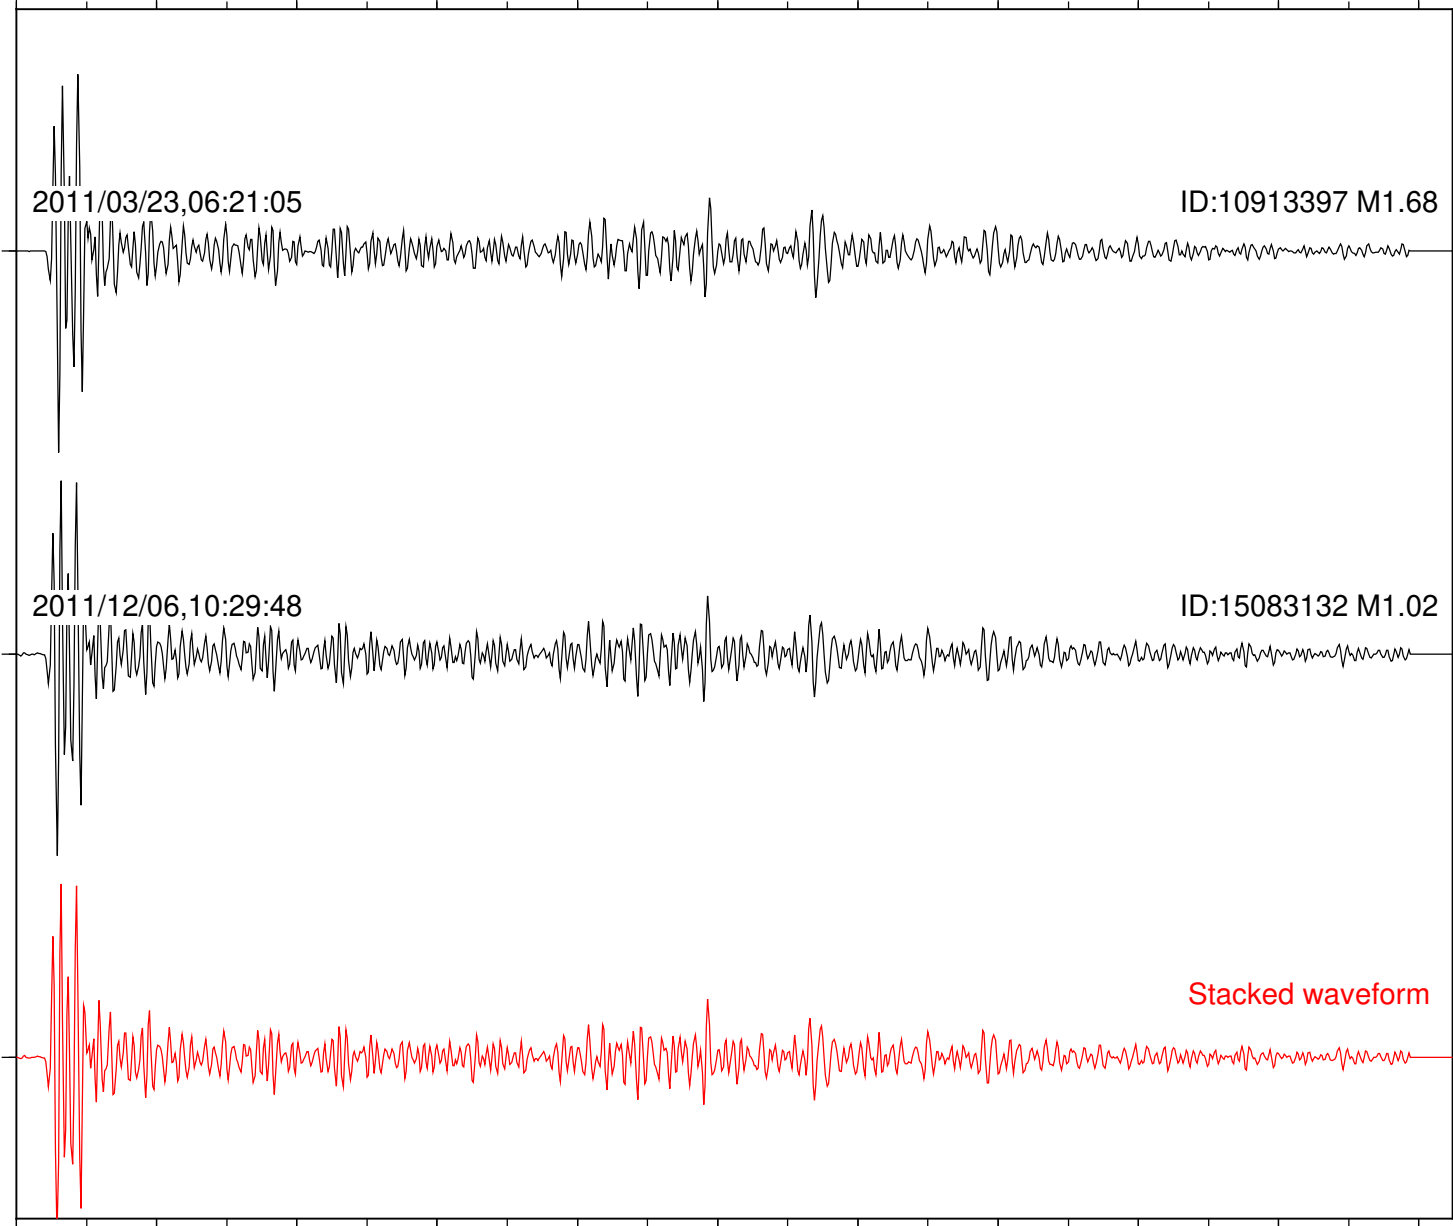

Station: B087 Com: EHZ

Focal depth: 10.93 km

2011/03/23,06:21:05

ID:10913397 M1.68

2011/12/06,10:29:48

ID:15083132 M1.02

Stacked waveform

0 1 2 3 4 5 6 7 8 9 10

Elapsed time (s)

Station: B088 Com: EHZ

Focal depth: 10.93 km

Station: B946 Com: EHZ

Focal depth: 10.93 km

Station: FRD Com: HHZ

Focal depth: 10.93 km