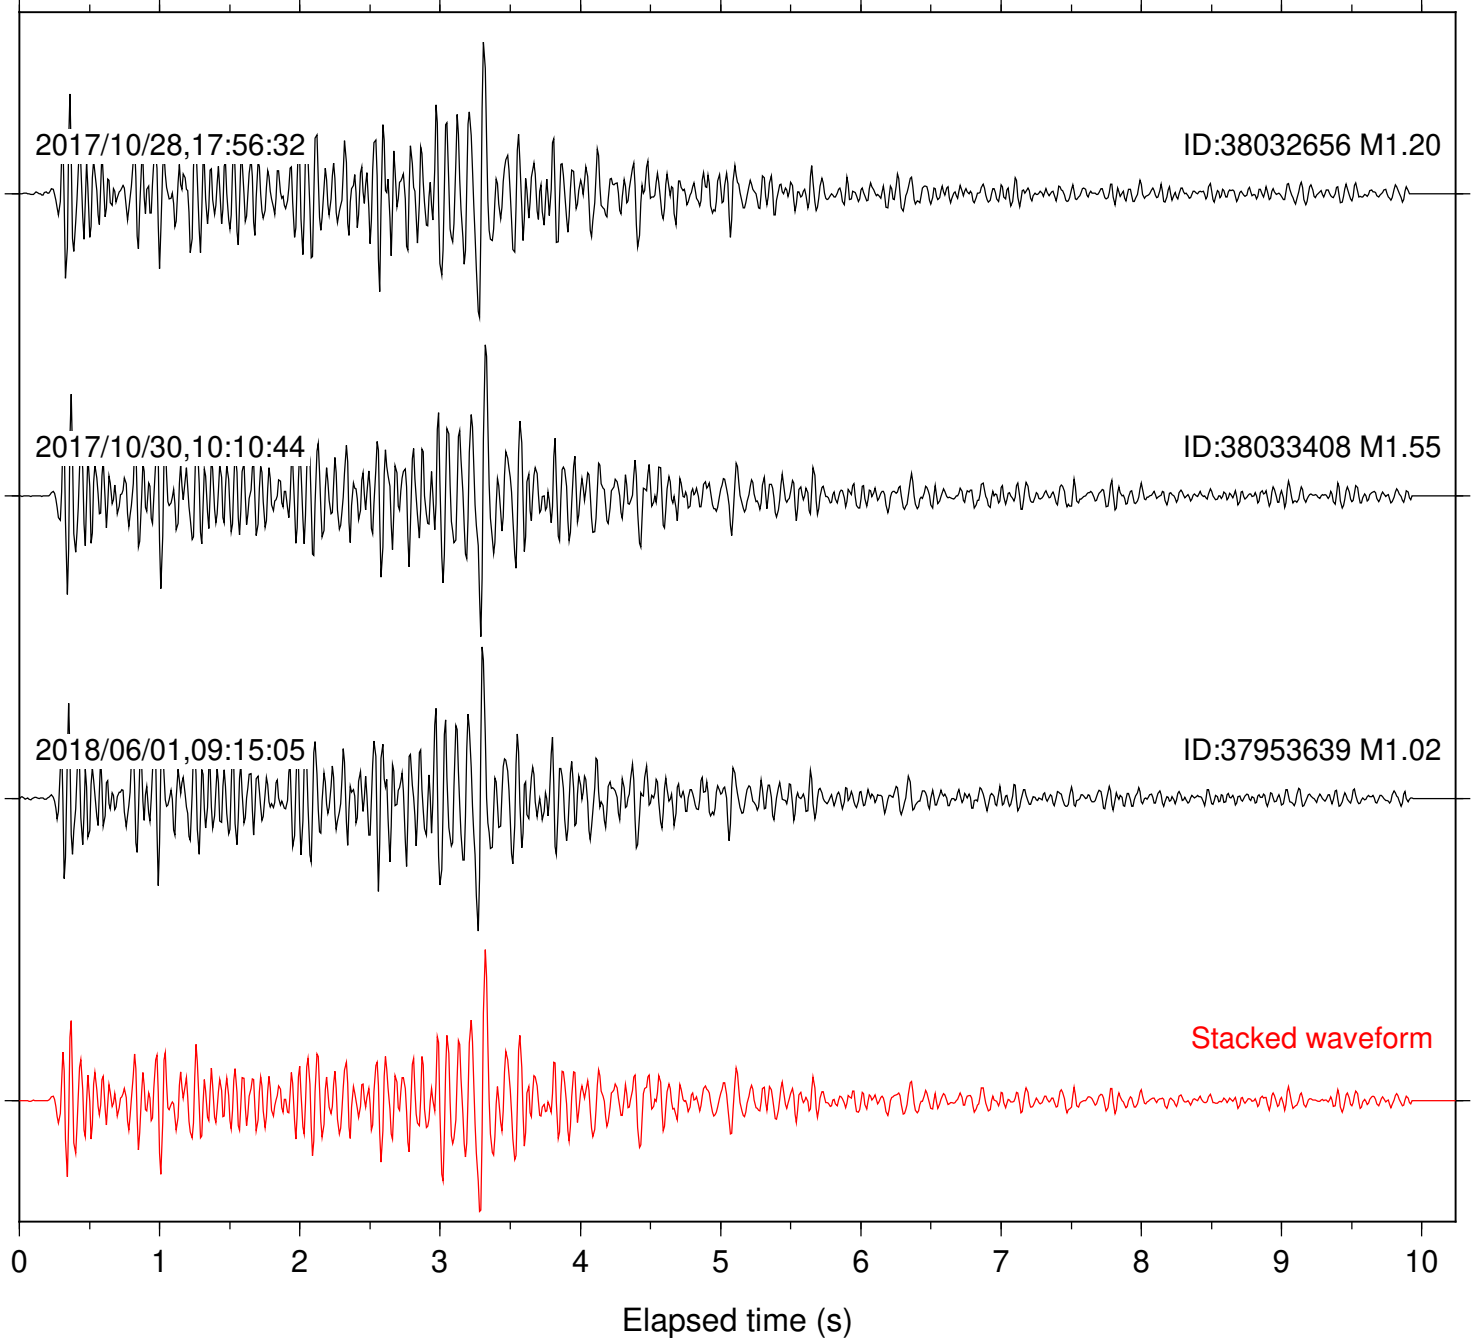

Station: B087 Com: EHZ

Focal depth: 10.93 km

Station: B088 Com: EHZ

Focal depth: 10.93 km

Station: B946 Com: EHZ

Focal depth: 10.93 km

Station: FRD Com: HHZ

Focal depth: 10.93 km

Station: LKH Com: HHZ

Focal depth: 10.93 km

Station: LVA2 Com: HHZ

Focal depth: 10.93 km

Station: MTG Com: HHZ

Focal depth: 10.93 km

Station: PLM Com: HHZ

Focal depth: 10.93 km

Station: SND Com: HHZ

Focal depth: 10.93 km