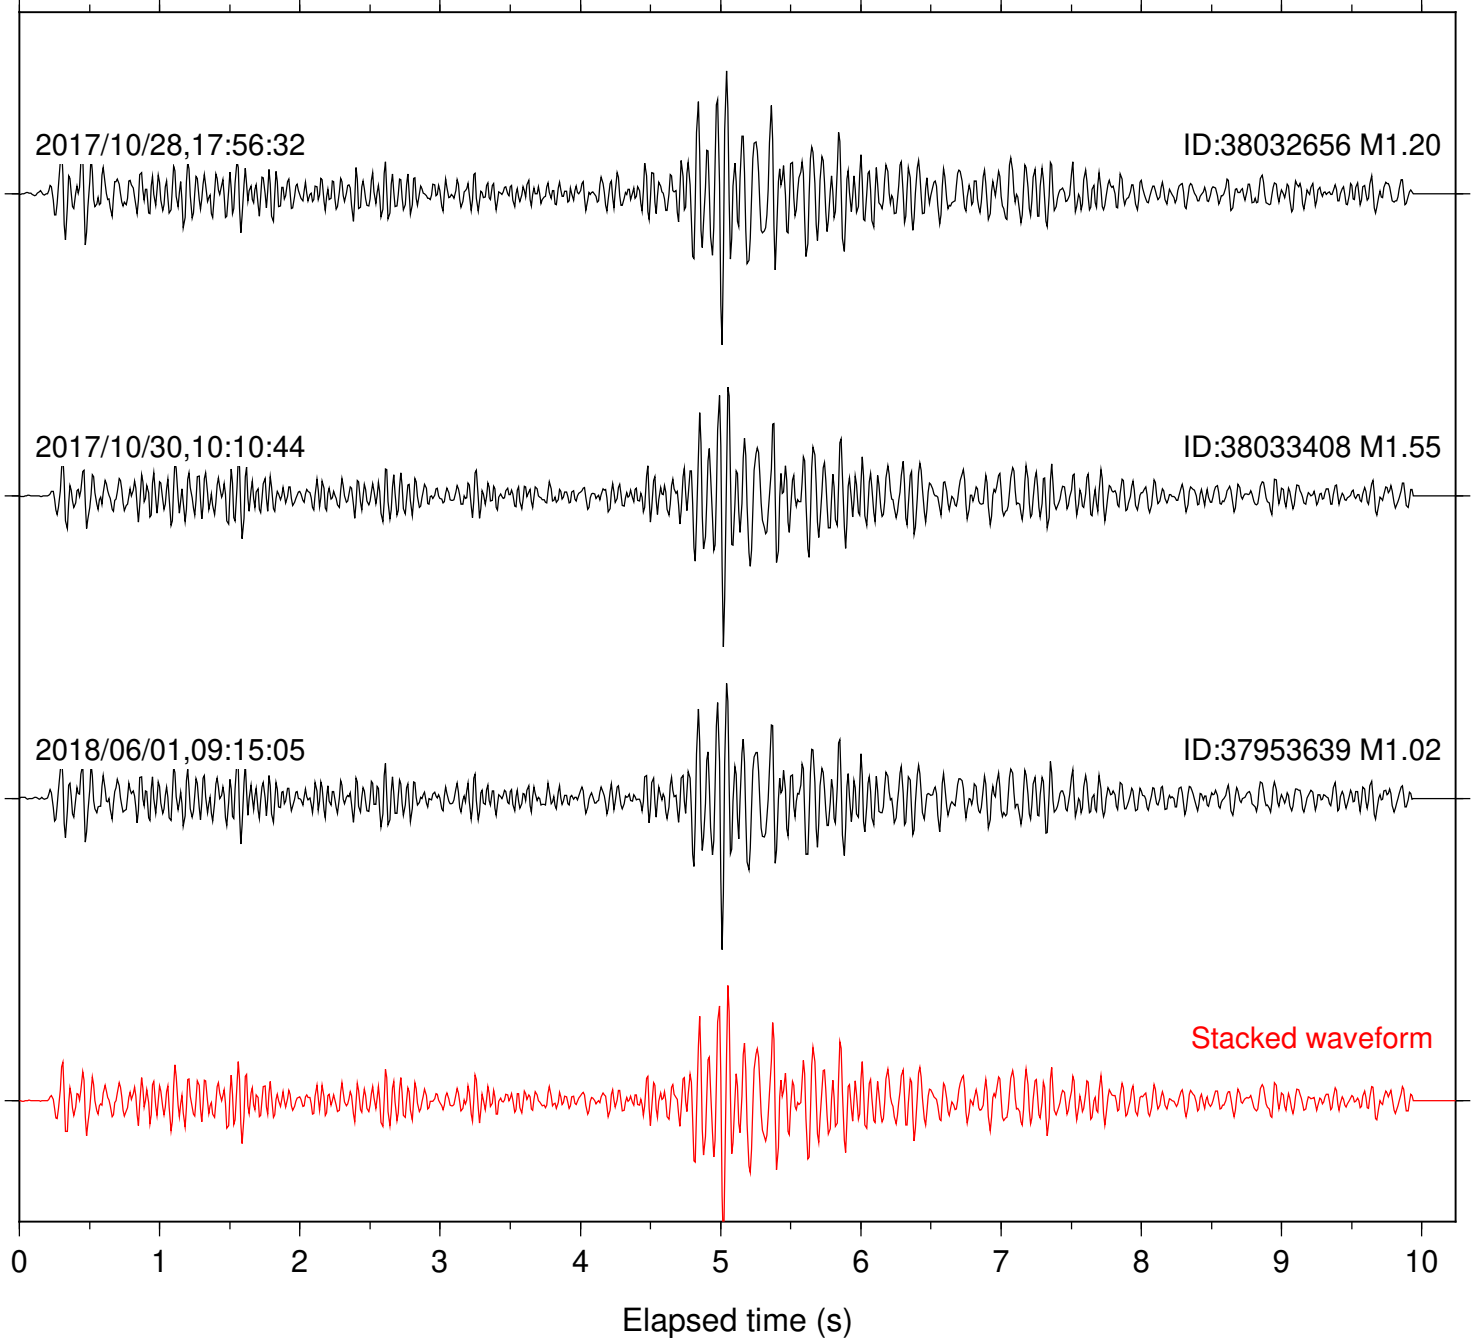

Station: B087 Com: EHZ

Focal depth: 10.93 km

Station: B088 Com: EHZ

Focal depth: 10.93 km

Station: B946 Com: EHZ

Focal depth: 10.93 km

Station: FRD Com: HHZ

Focal depth: 10.93 km

Station: LKH Com: HHZ

Focal depth: 10.93 km

Station: LVA2 Com: HHZ

Focal depth: 10.93 km

Station: MTG Com: HHZ

Focal depth: 10.93 km

Station: PLM Com: HHZ

Focal depth: 10.93 km

Station: SND Com: HHZ

Focal depth: 10.93 km