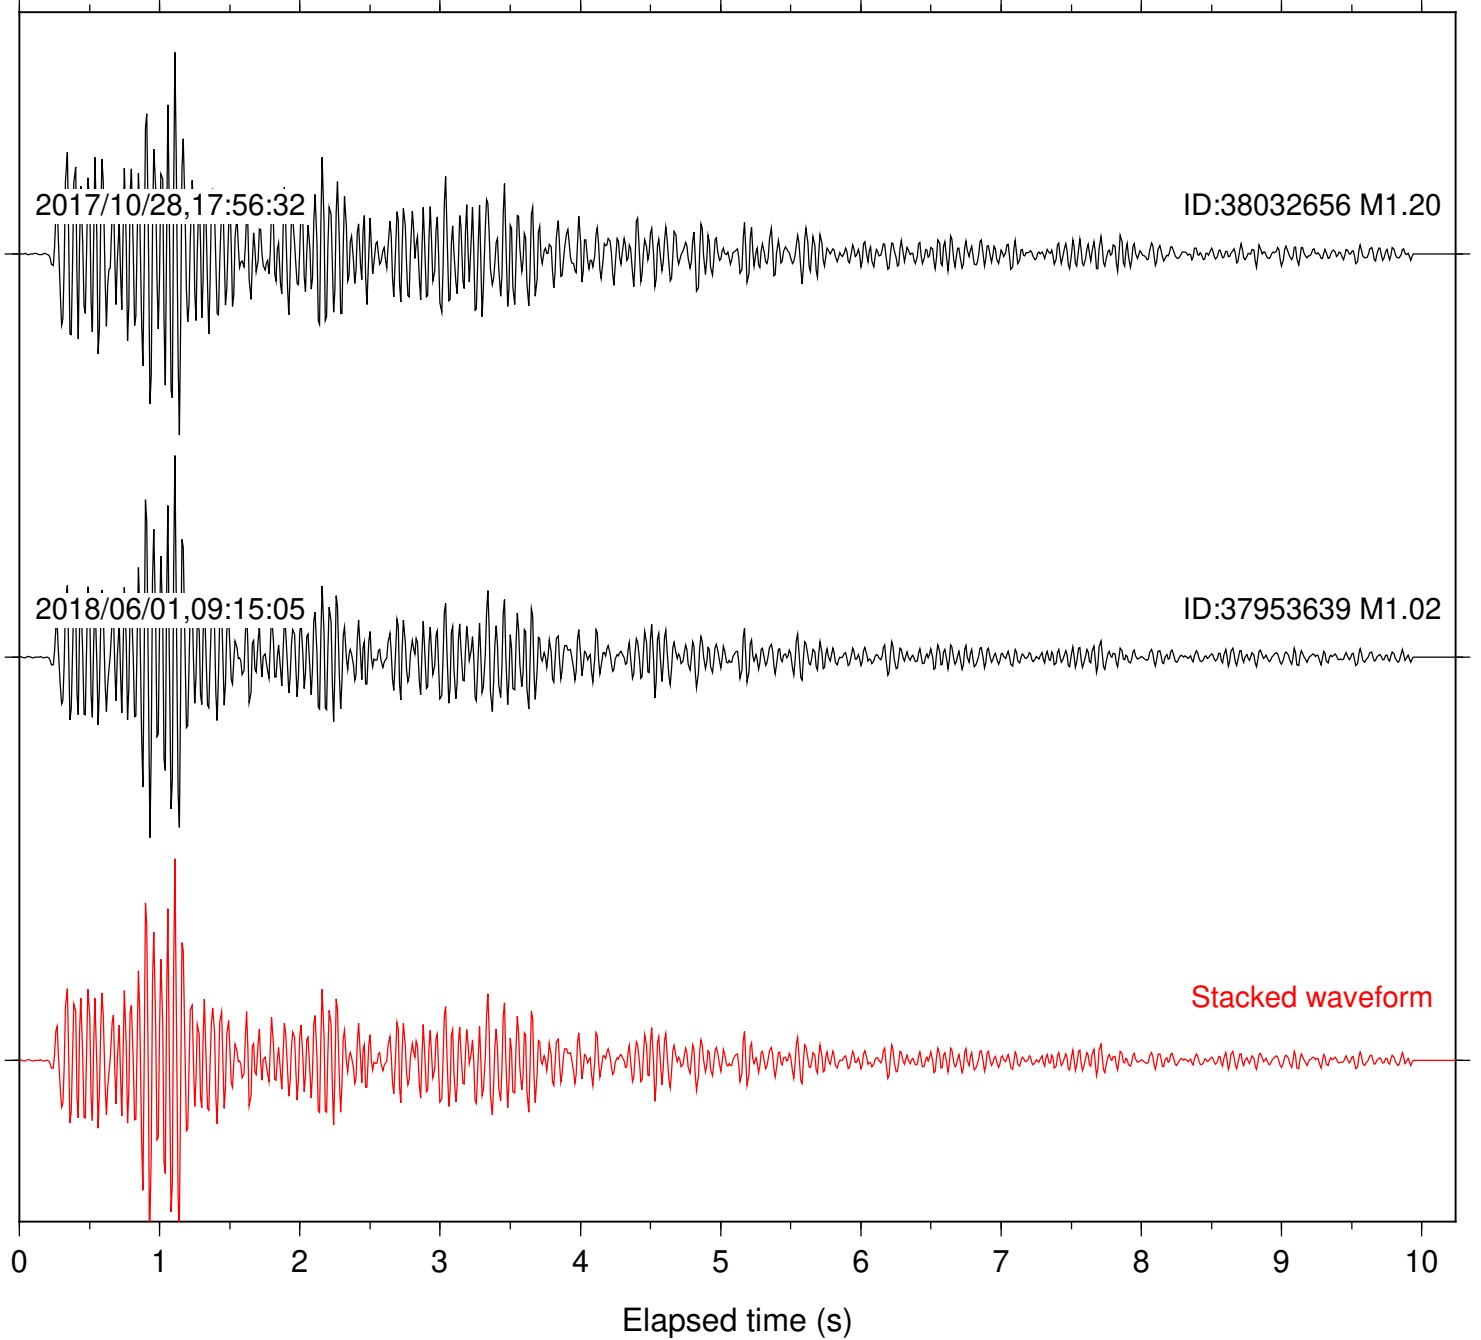

Station: B087 Com: EHZ

Focal depth: 10.93 km

Station: B088 Com: EHZ

Focal depth: 10.93 km

Station: B946 Com: EHZ

Focal depth: 10.93 km

Station: FRD Com: HHZ

Focal depth: 10.93 km

Station: LKH Com: HHZ

Focal depth: 10.93 km

Station: LVA2 Com: HHZ

Focal depth: 10.93 km

Station: MTG Com: HHZ

Focal depth: 10.93 km

Station: PLM Com: HHZ

Focal depth: 10.93 km

Station: SND Com: HHZ

Focal depth: 10.93 km