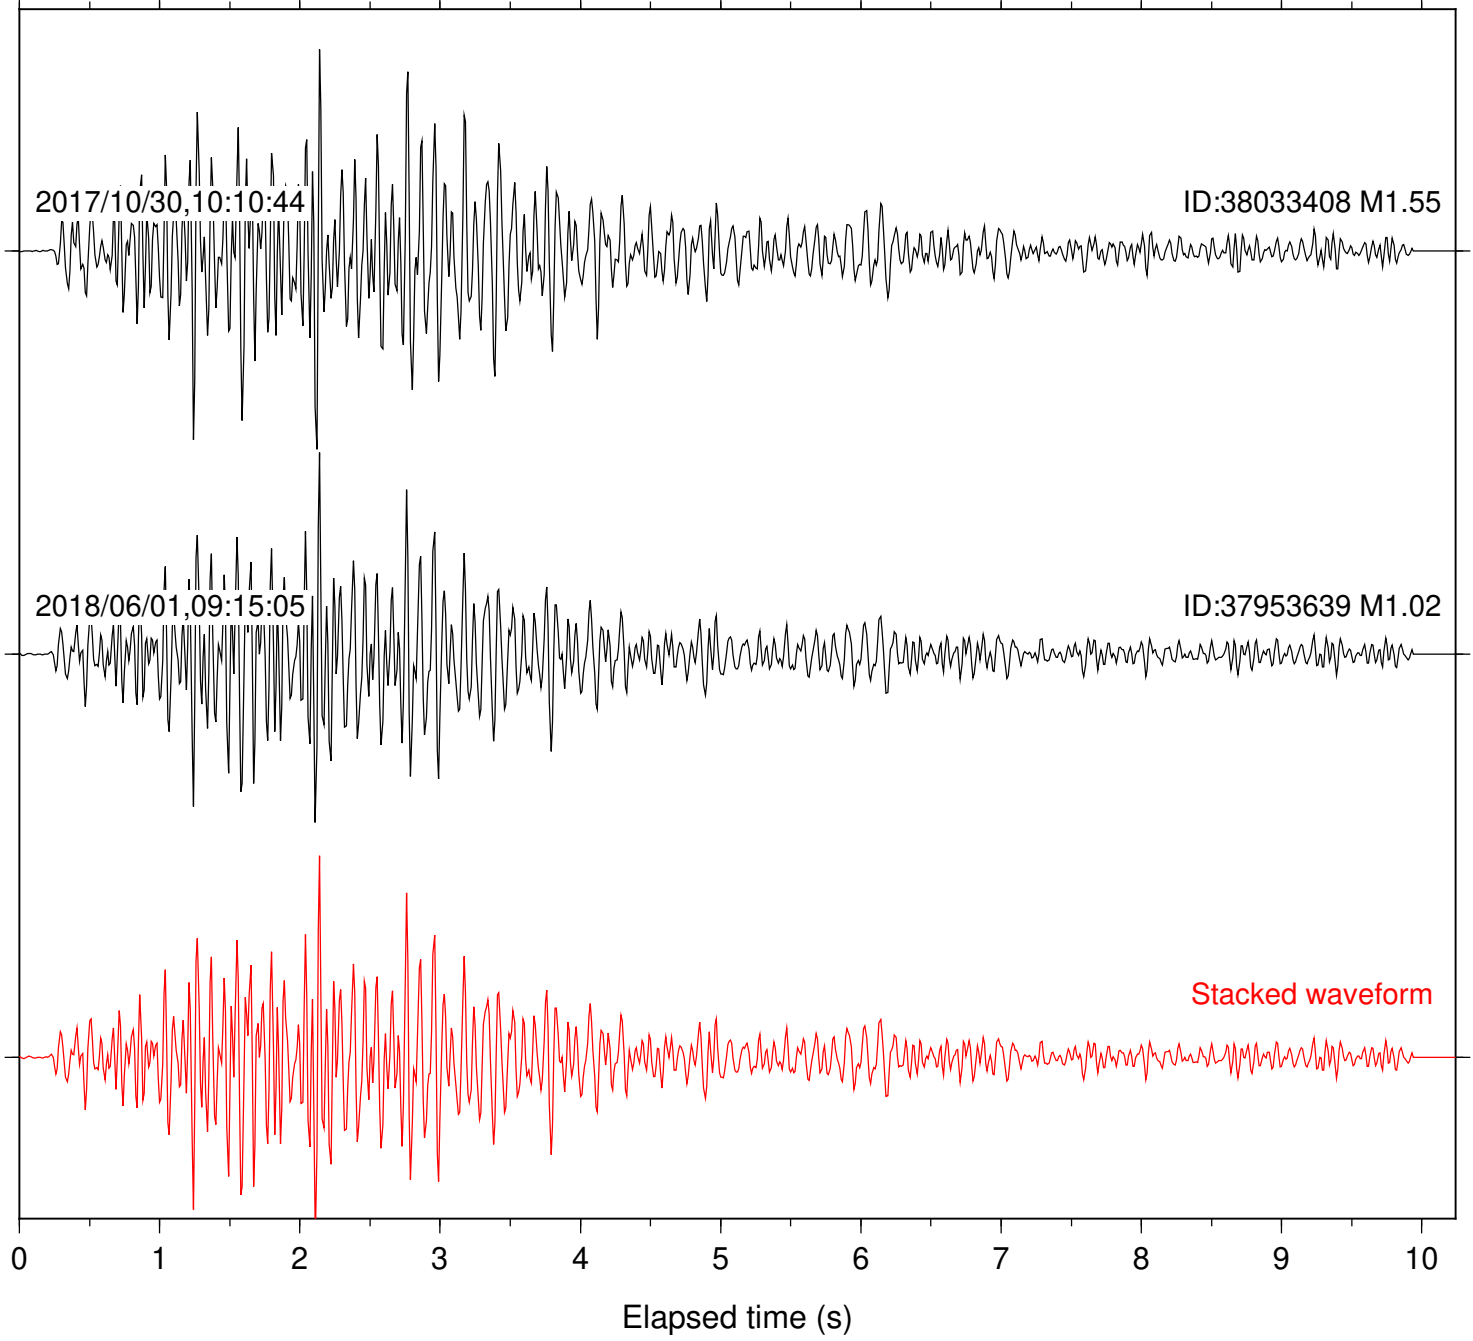

Station: B087 Com: EHZ

Focal depth: 10.93 km

Station: B088 Com: EHZ

Focal depth: 10.93 km

Station: B946 Com: EHZ

Focal depth: 10.93 km

Station: FRD Com: HHZ

Focal depth: 10.93 km

Station: LKH Com: HHZ

Focal depth: 10.93 km

Station: LVA2 Com: HHZ

Focal depth: 10.93 km

Station: MTG Com: HHZ

Focal depth: 10.93 km

Station: PLM Com: HHZ

Focal depth: 10.93 km

Station: SND Com: HHZ

Focal depth: 10.93 km