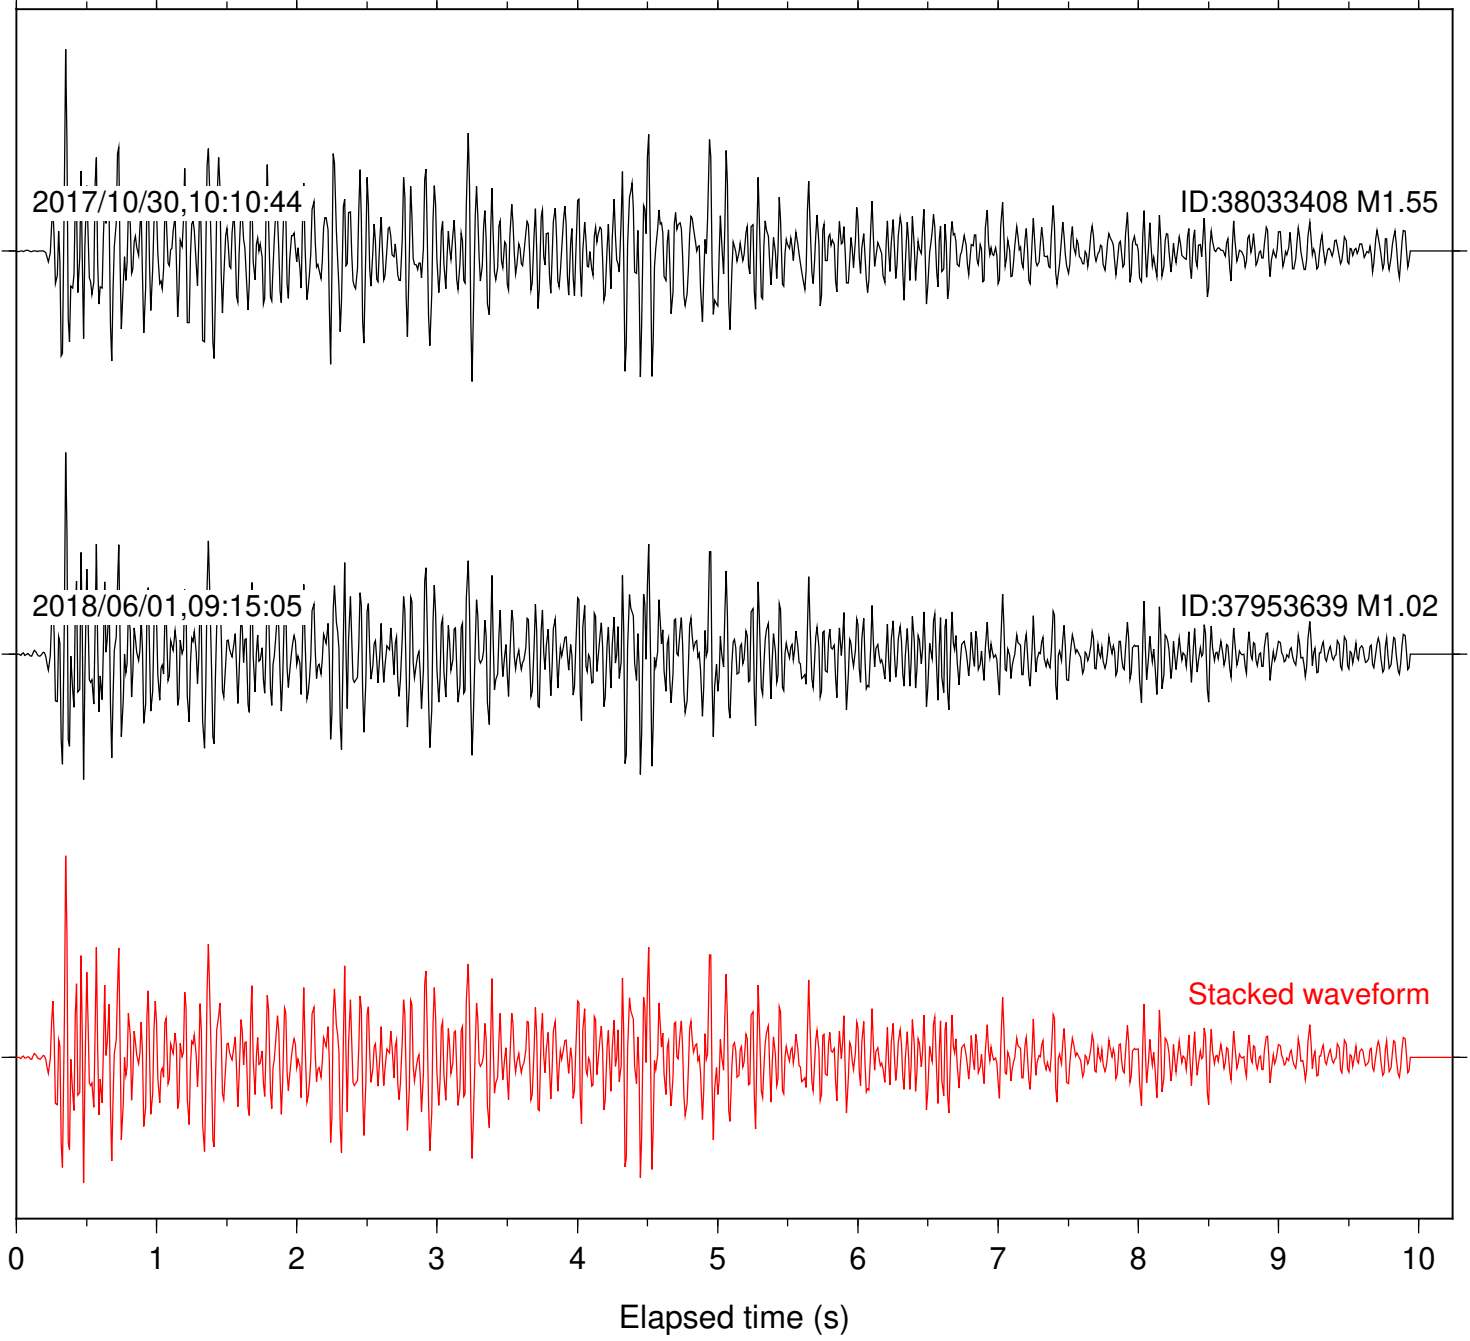

Station: B087 Com: EHZ

Focal depth: 10.93 km

Station: B088 Com: EHZ

Focal depth: 10.93 km

Station: B946 Com: EHZ

Focal depth: 10.93 km

Station: FRD Com: HHZ

Focal depth: 10.93 km

Station: LKH Com: HHZ

Focal depth: 10.93 km

Station: LVA2 Com: HHZ

Focal depth: 10.93 km

Station: MTG Com: HHZ

Focal depth: 10.93 km

Station: PLM Com: HHZ

Focal depth: 10.93 km

Station: SND Com: HHZ

Focal depth: 10.93 km