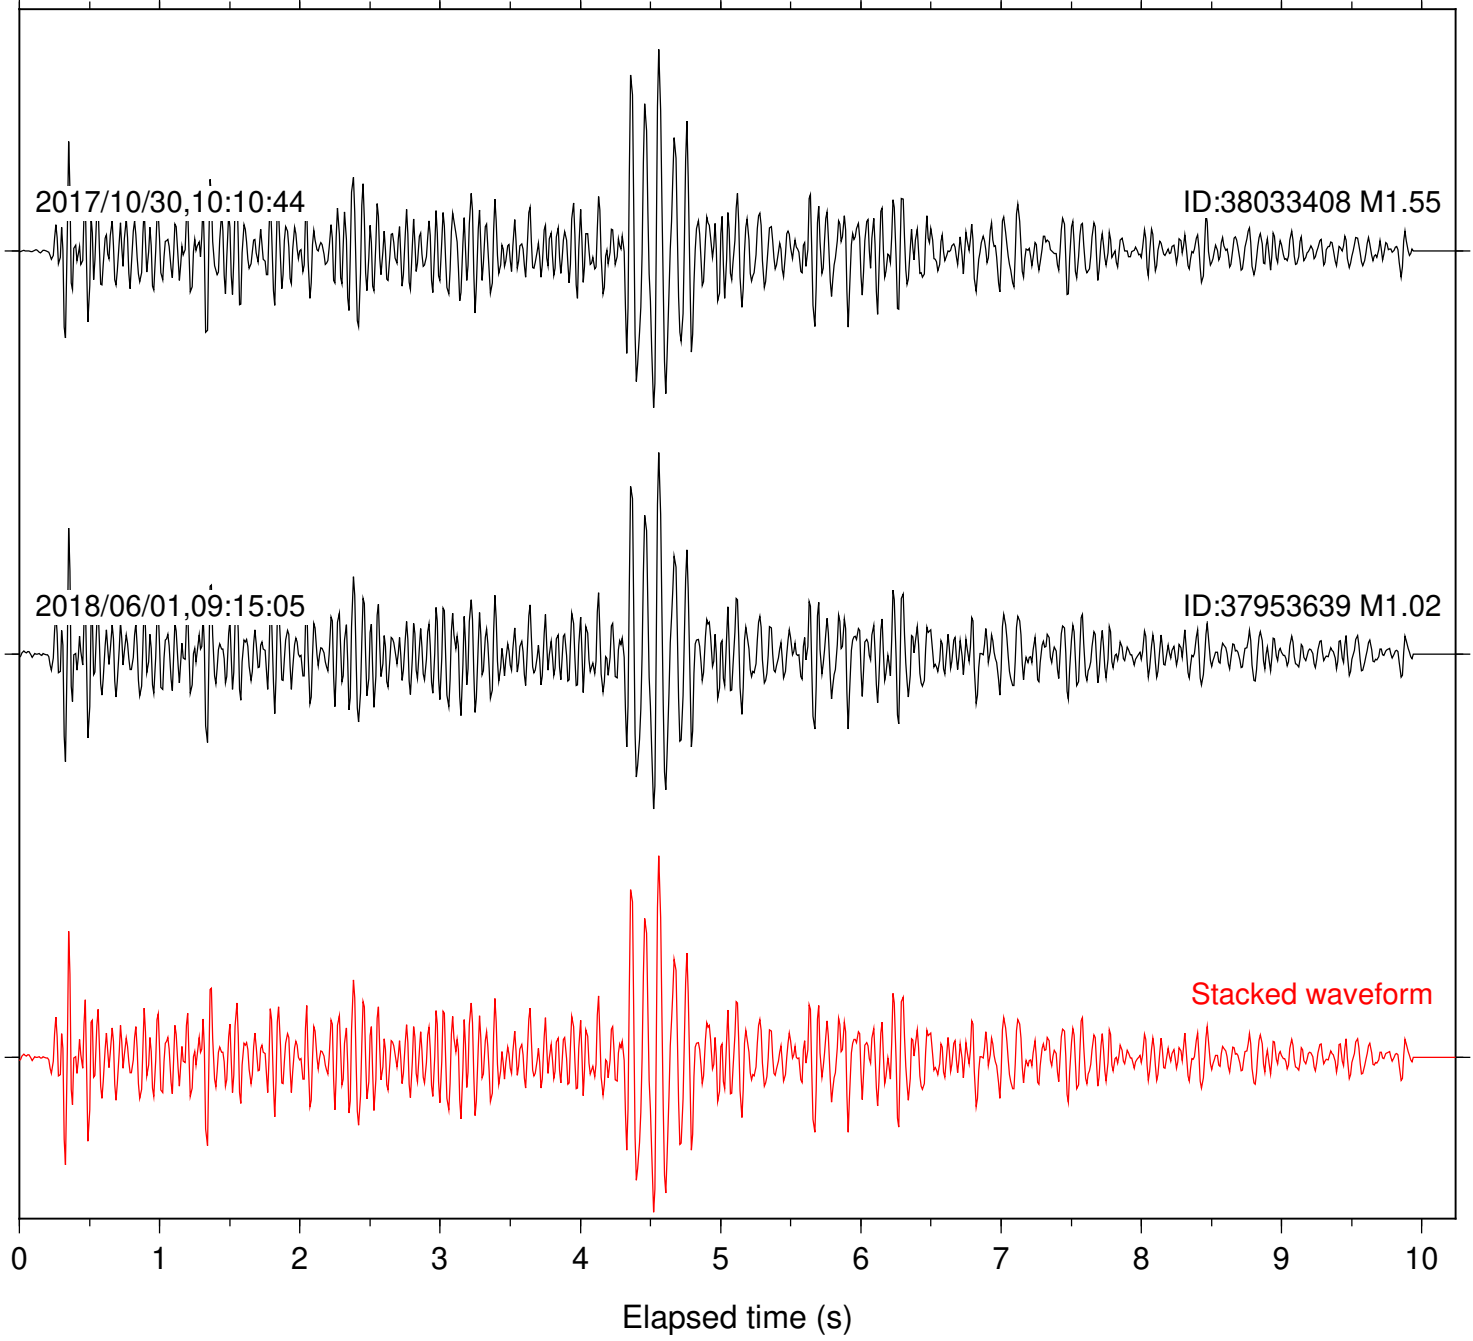

Station: B087 Com: EHZ

Focal depth: 10.93 km

Station: B088 Com: EHZ

Focal depth: 10.93 km

Station: B946 Com: EHZ

Focal depth: 10.93 km

Station: FRD Com: HHZ

Focal depth: 10.93 km

Station: LKH Com: HHZ

Focal depth: 10.93 km

Station: LVA2 Com: HHZ

Focal depth: 10.93 km

Station: MTG Com: HHZ

Focal depth: 10.93 km

Station: PLM Com: HHZ

Focal depth: 10.93 km

Station: SND Com: HHZ

Focal depth: 10.93 km