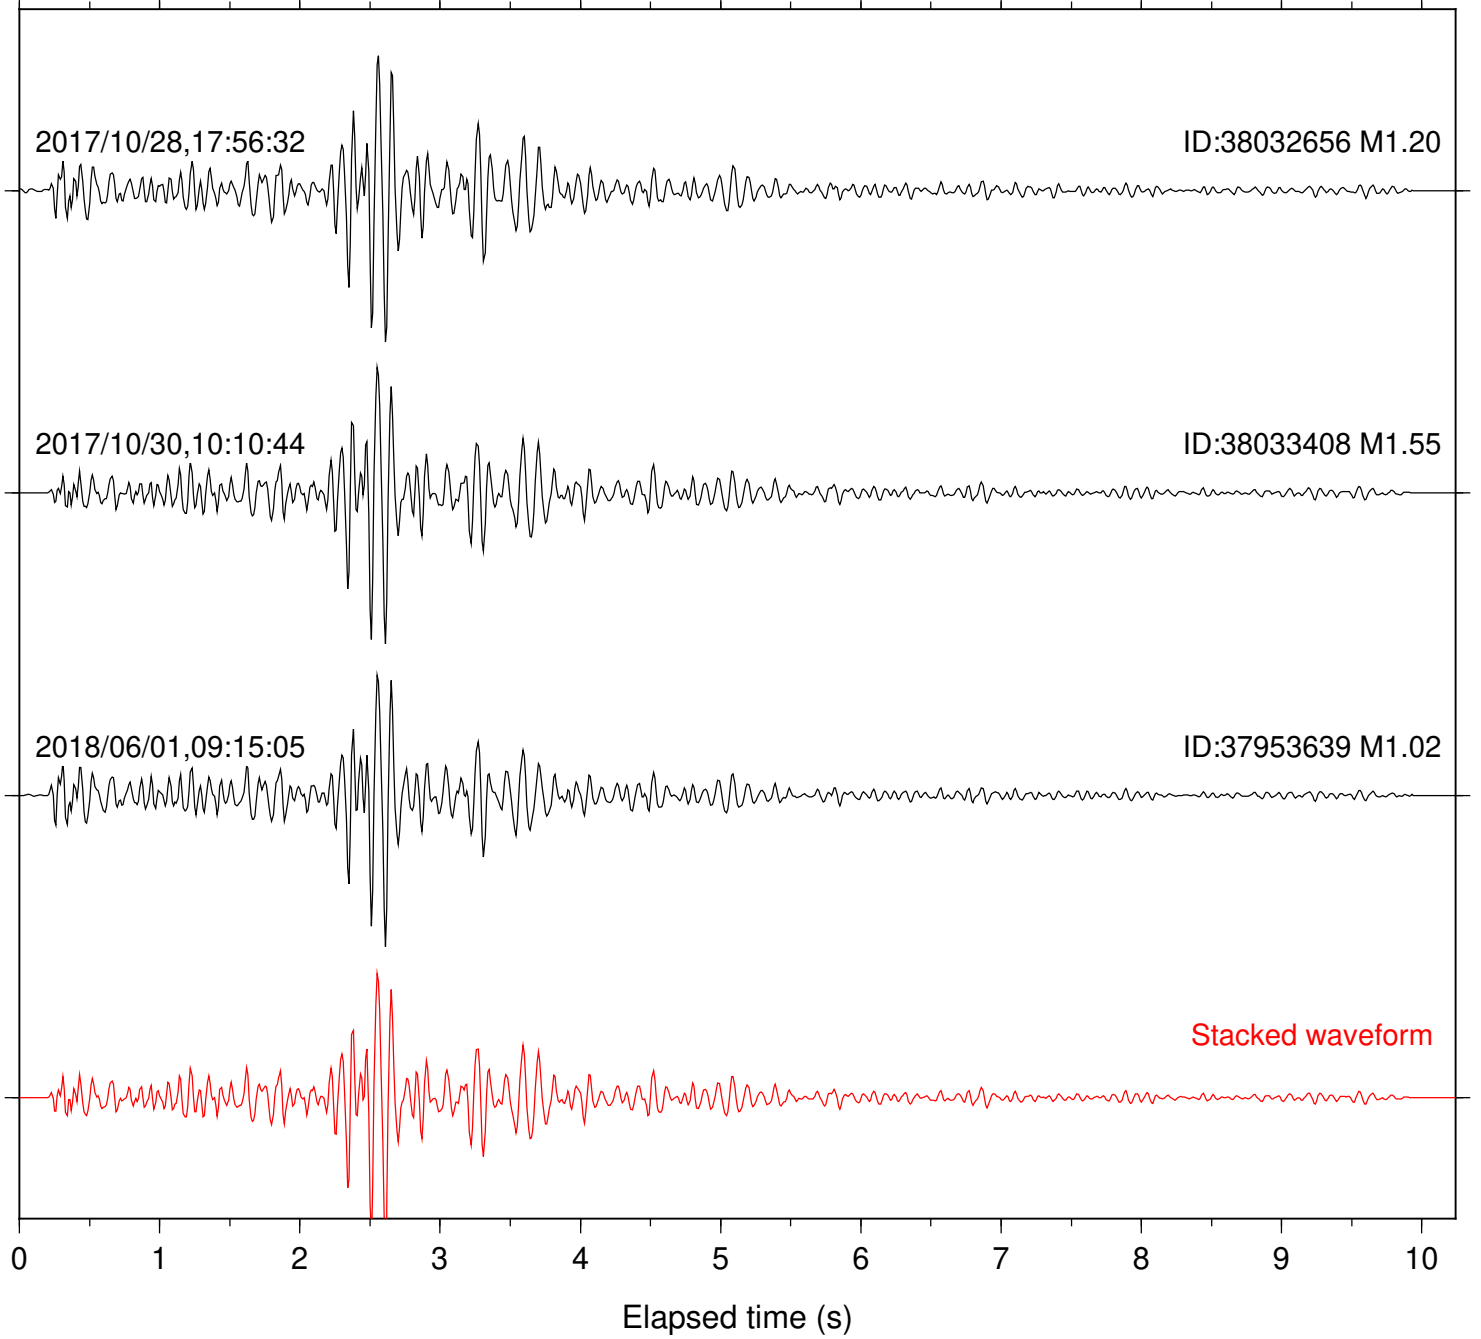

Station: B087 Com: EHZ

Focal depth: 10.93 km

Station: B088 Com: EHZ

Focal depth: 10.93 km

Station: B946 Com: EHZ

Focal depth: 10.93 km

Station: FRD Com: HHZ

Focal depth: 10.93 km

Station: LKH Com: HHZ

Focal depth: 10.93 km

Station: LVA2 Com: HHZ

Focal depth: 10.93 km

Station: MTG Com: HHZ

Focal depth: 10.93 km

Station: PLM Com: HHZ

Focal depth: 10.93 km

Station: SND Com: HHZ

Focal depth: 10.93 km