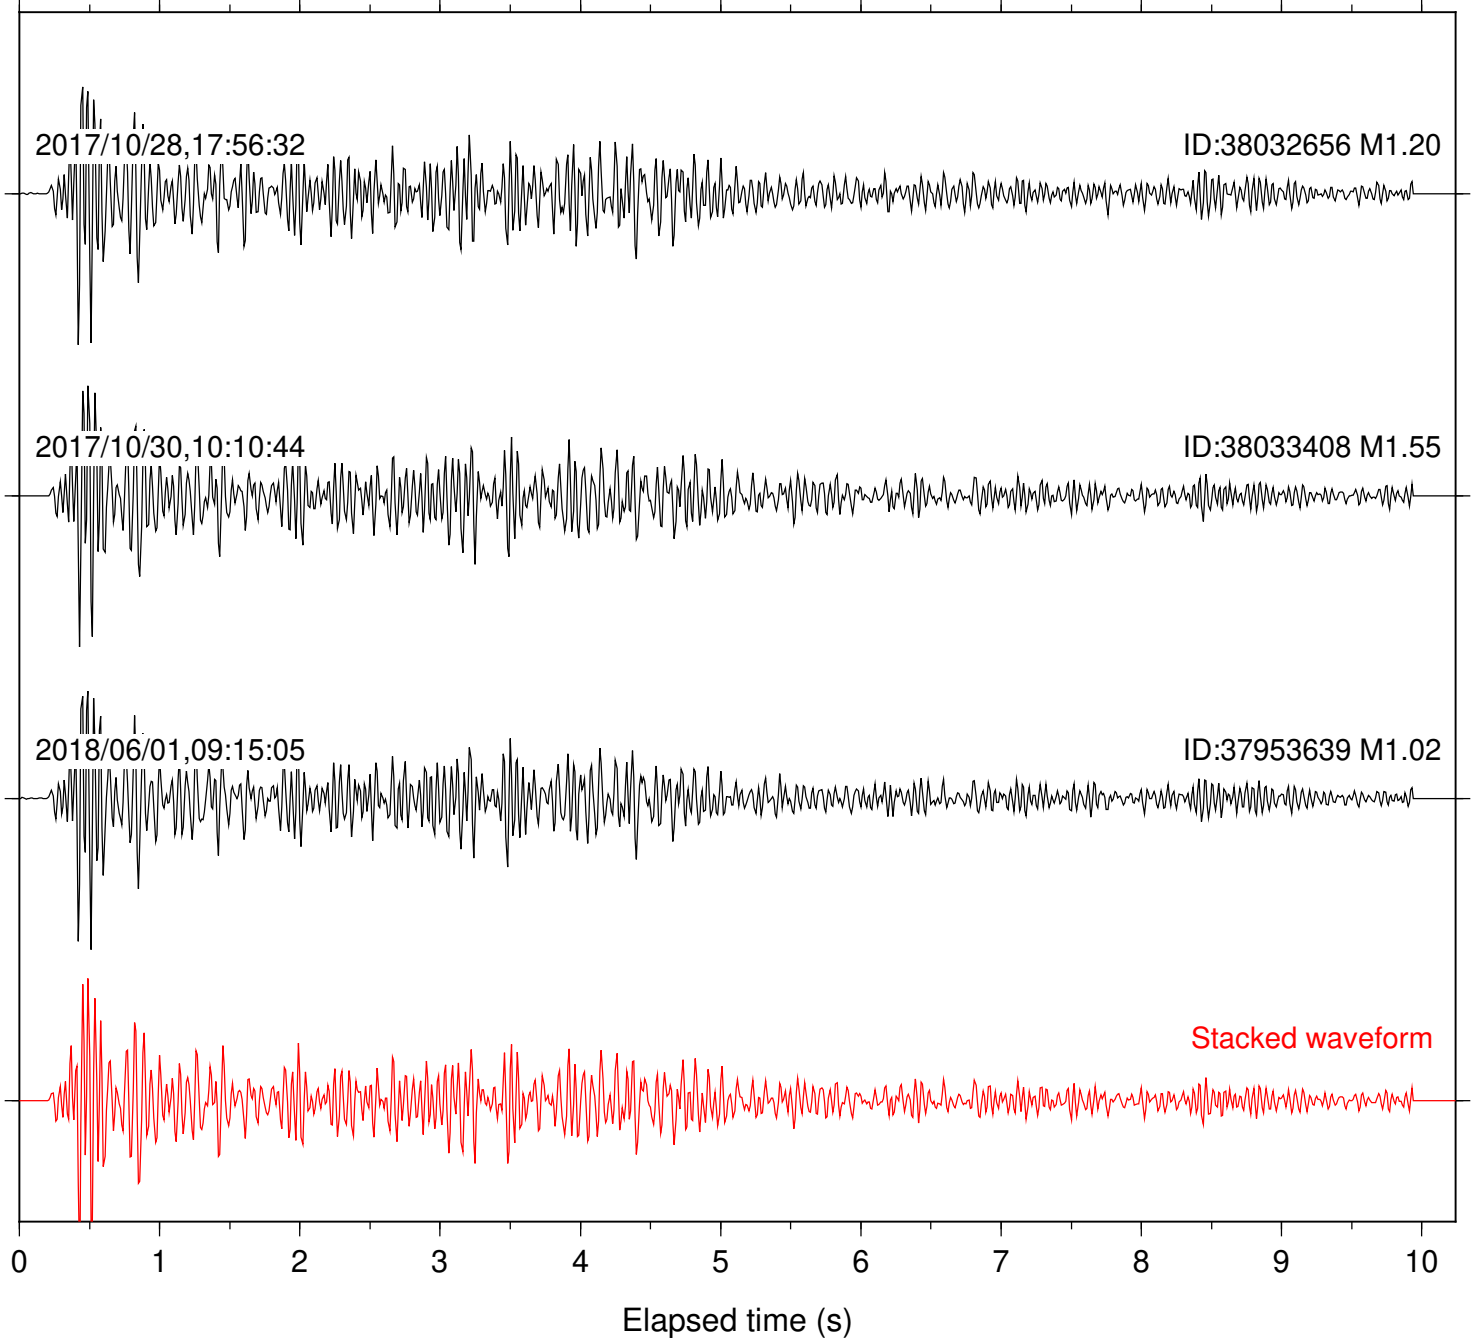

Station: B087 Com: EHZ

Focal depth: 10.93 km

Station: B088 Com: EHZ

Focal depth: 10.93 km

Station: B946 Com: EHZ

Focal depth: 10.93 km

Station: FRD Com: HHZ

Focal depth: 10.93 km

Station: LKH Com: HHZ

Focal depth: 10.93 km

Station: LVA2 Com: HHZ

Focal depth: 10.93 km

Station: MTG Com: HHZ

Focal depth: 10.93 km

Station: PLM Com: HHZ

Focal depth: 10.93 km

Station: SND Com: HHZ

Focal depth: 10.93 km