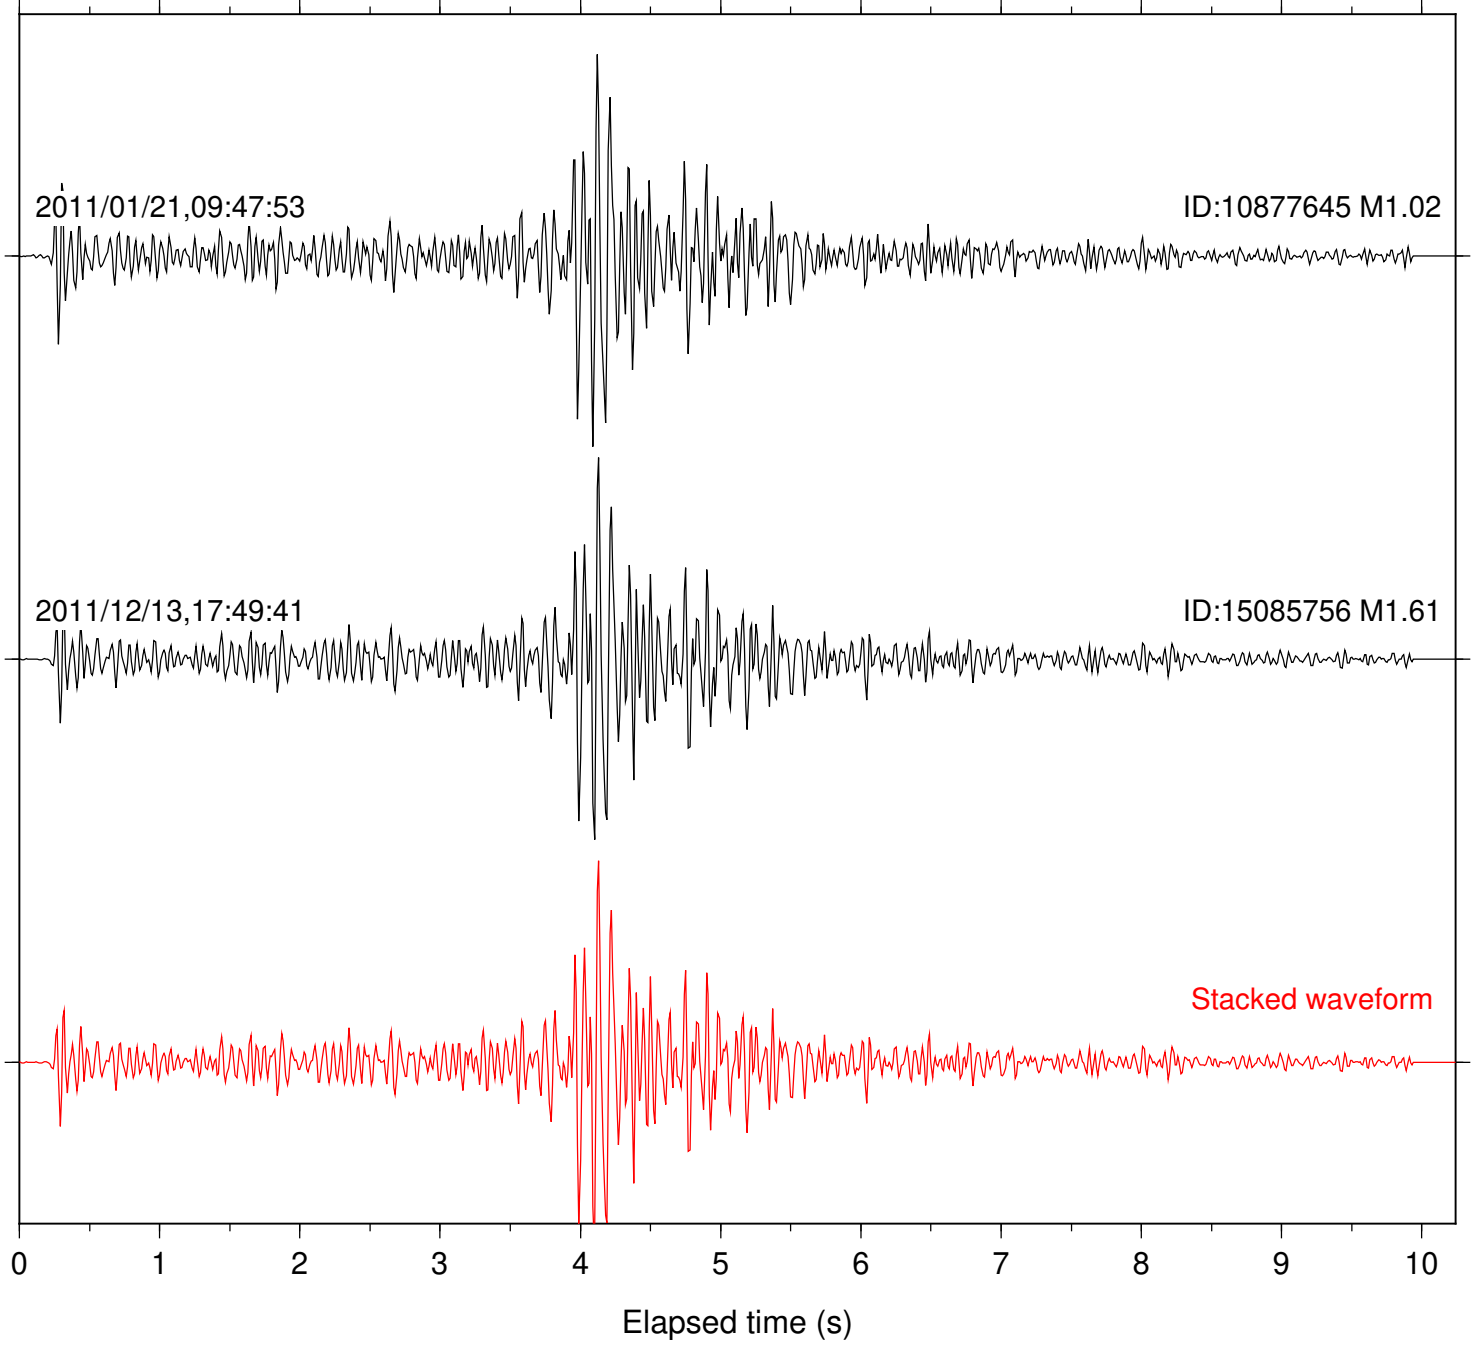

Station: B082 Com: EHZ

Focal depth: 10.95 km

Station: B087 Com: EHZ

Focal depth: 10.95 km

Station: B088 Com: EHZ

Focal depth: 10.95 km

Station: B946 Com: EHZ

Focal depth: 10.95 km

Station: FRD Com: HHZ

Focal depth: 10.95 km