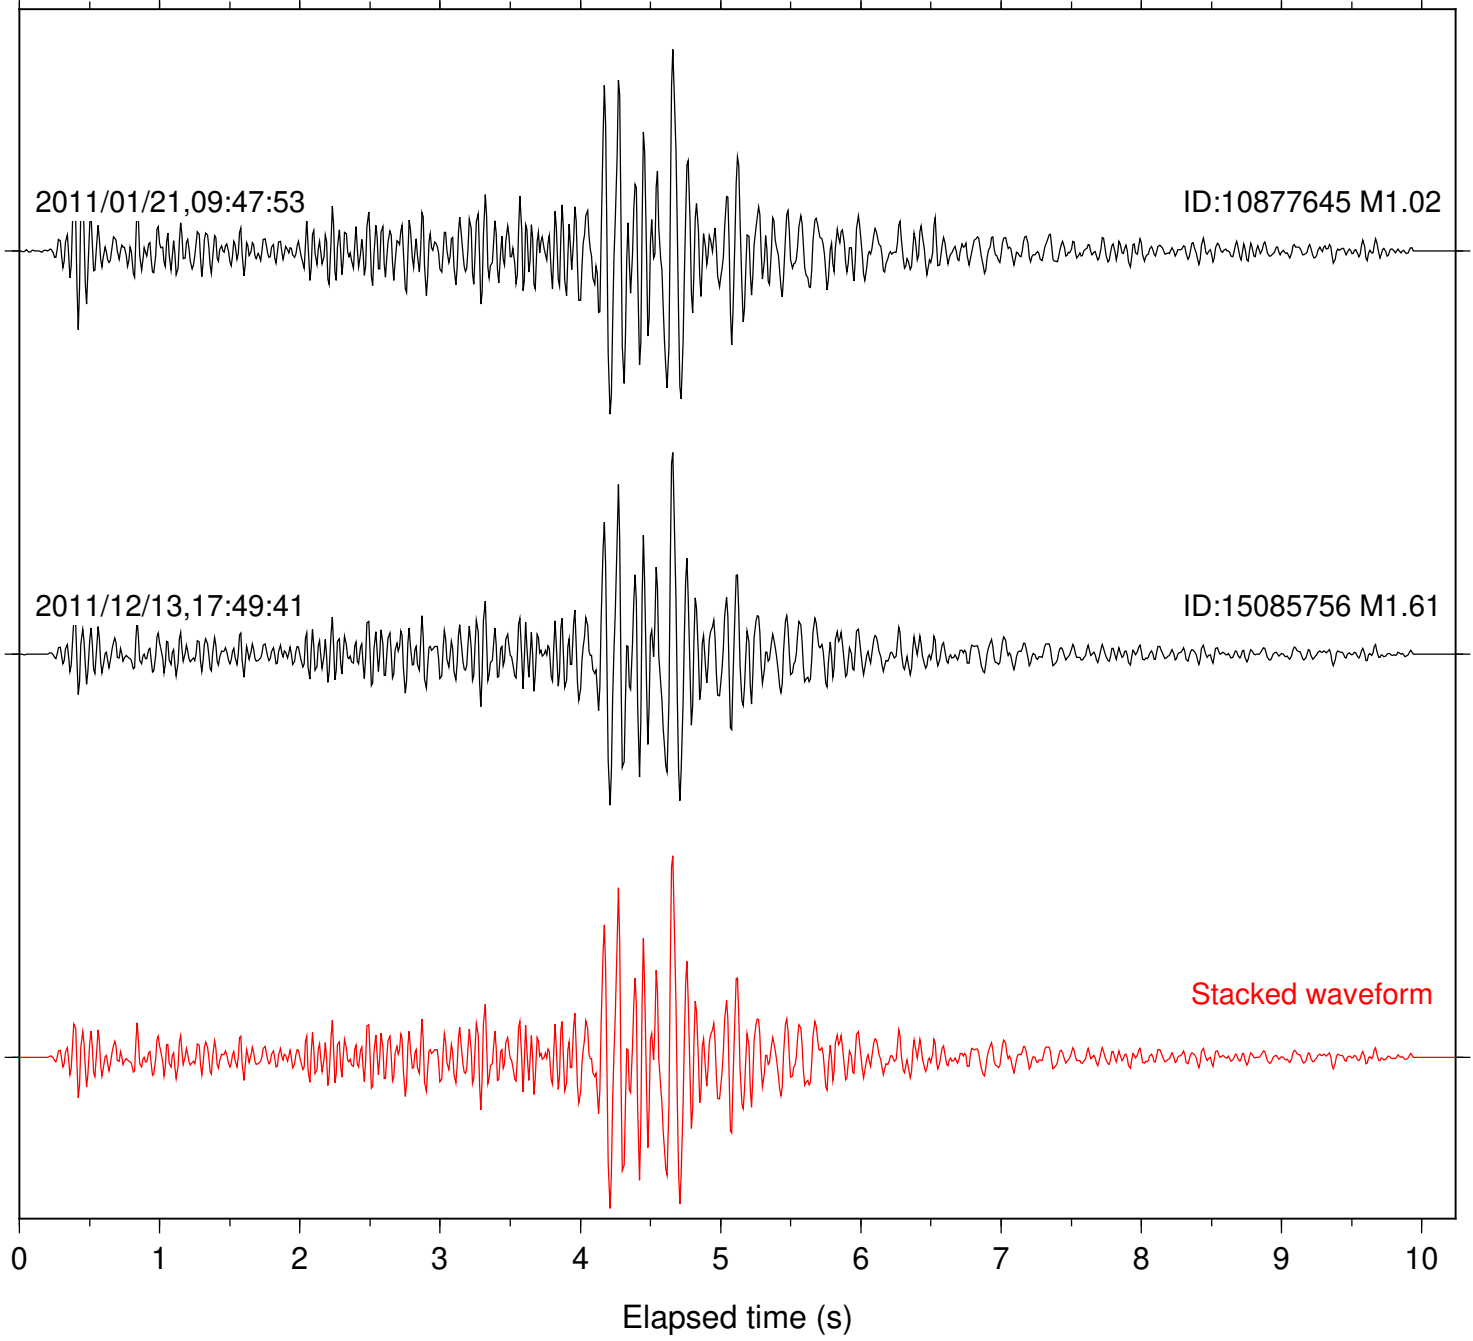

Station: B082 Com: EHZ

Focal depth: 10.95 km

Station: B087 Com: EHZ

Focal depth: 10.95 km

Station: B088 Com: EHZ

Focal depth: 10.95 km

Station: B946 Com: EHZ

Focal depth: 10.95 km

Station: FRD Com: HHZ

Focal depth: 10.95 km