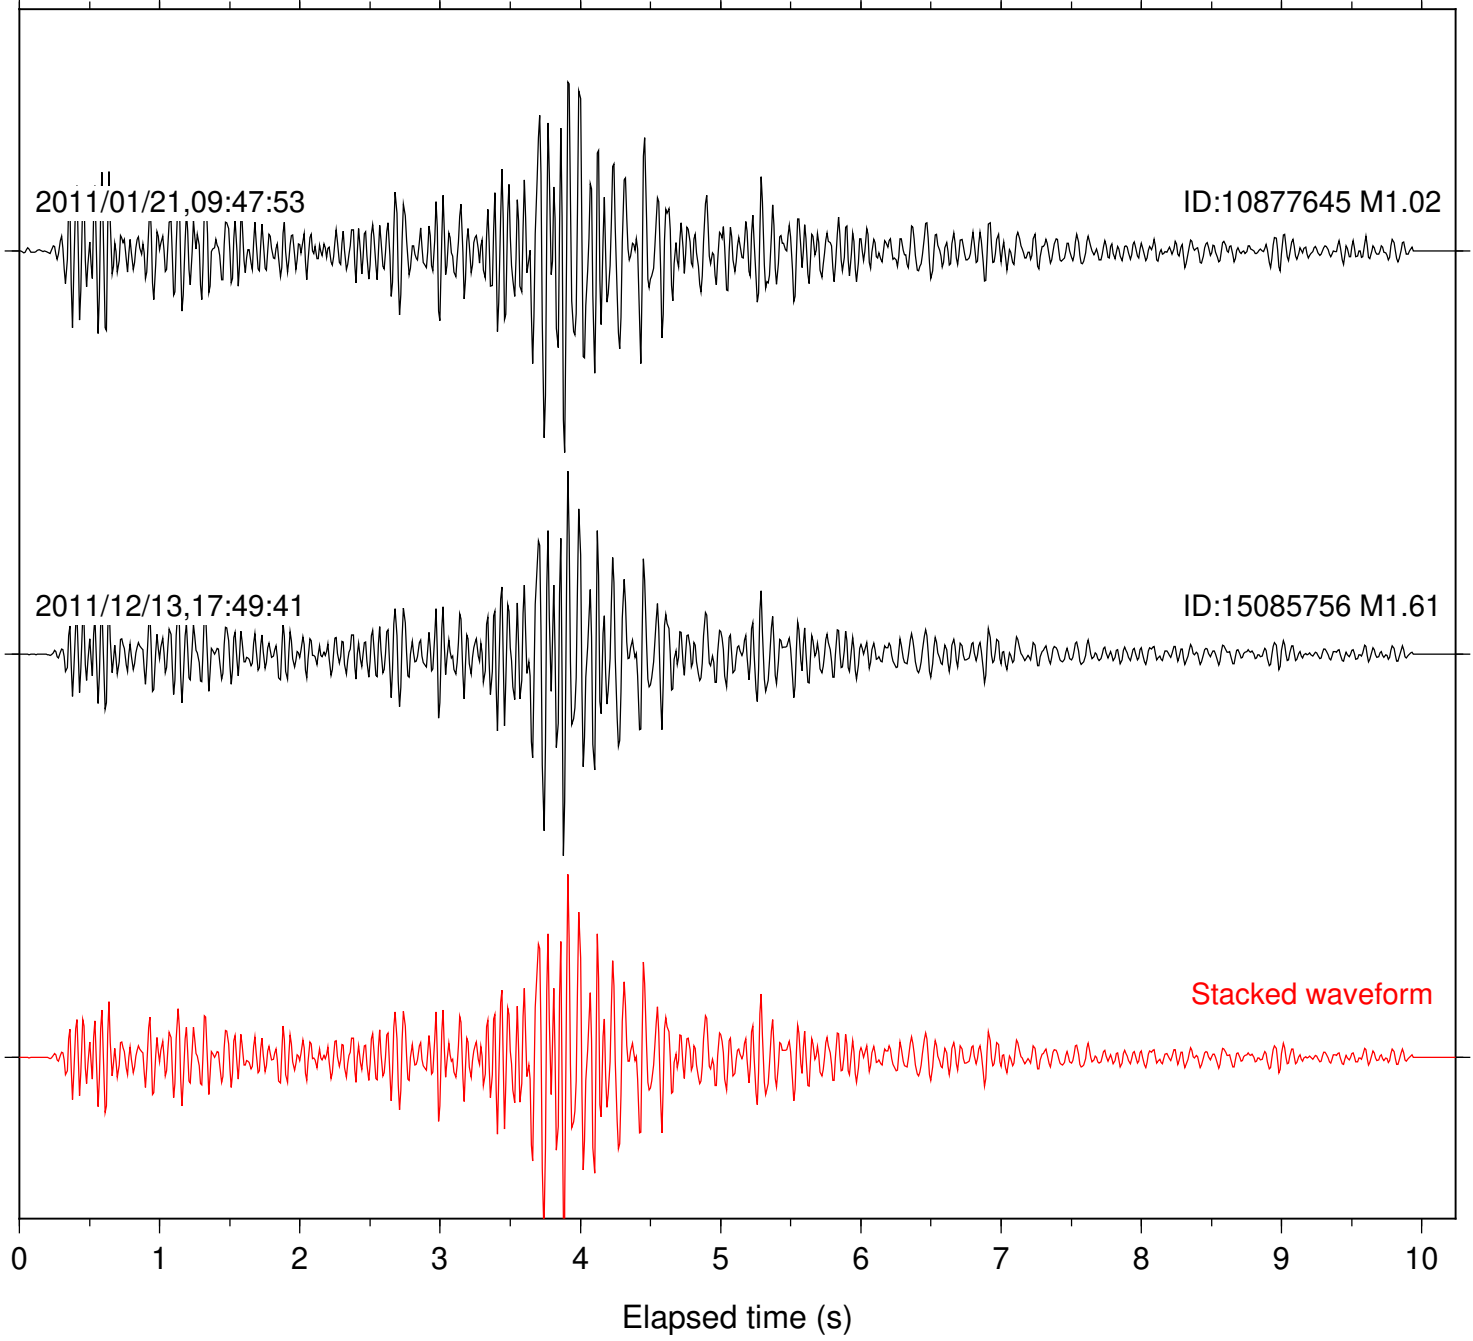

Station: B082 Com: EHZ

Focal depth: 10.95 km

Station: B087 Com: EHZ

Focal depth: 10.95 km

Station: B088 Com: EHZ

Focal depth: 10.95 km

Station: B946 Com: EHZ

Focal depth: 10.95 km

Station: FRD Com: HHZ

Focal depth: 10.95 km