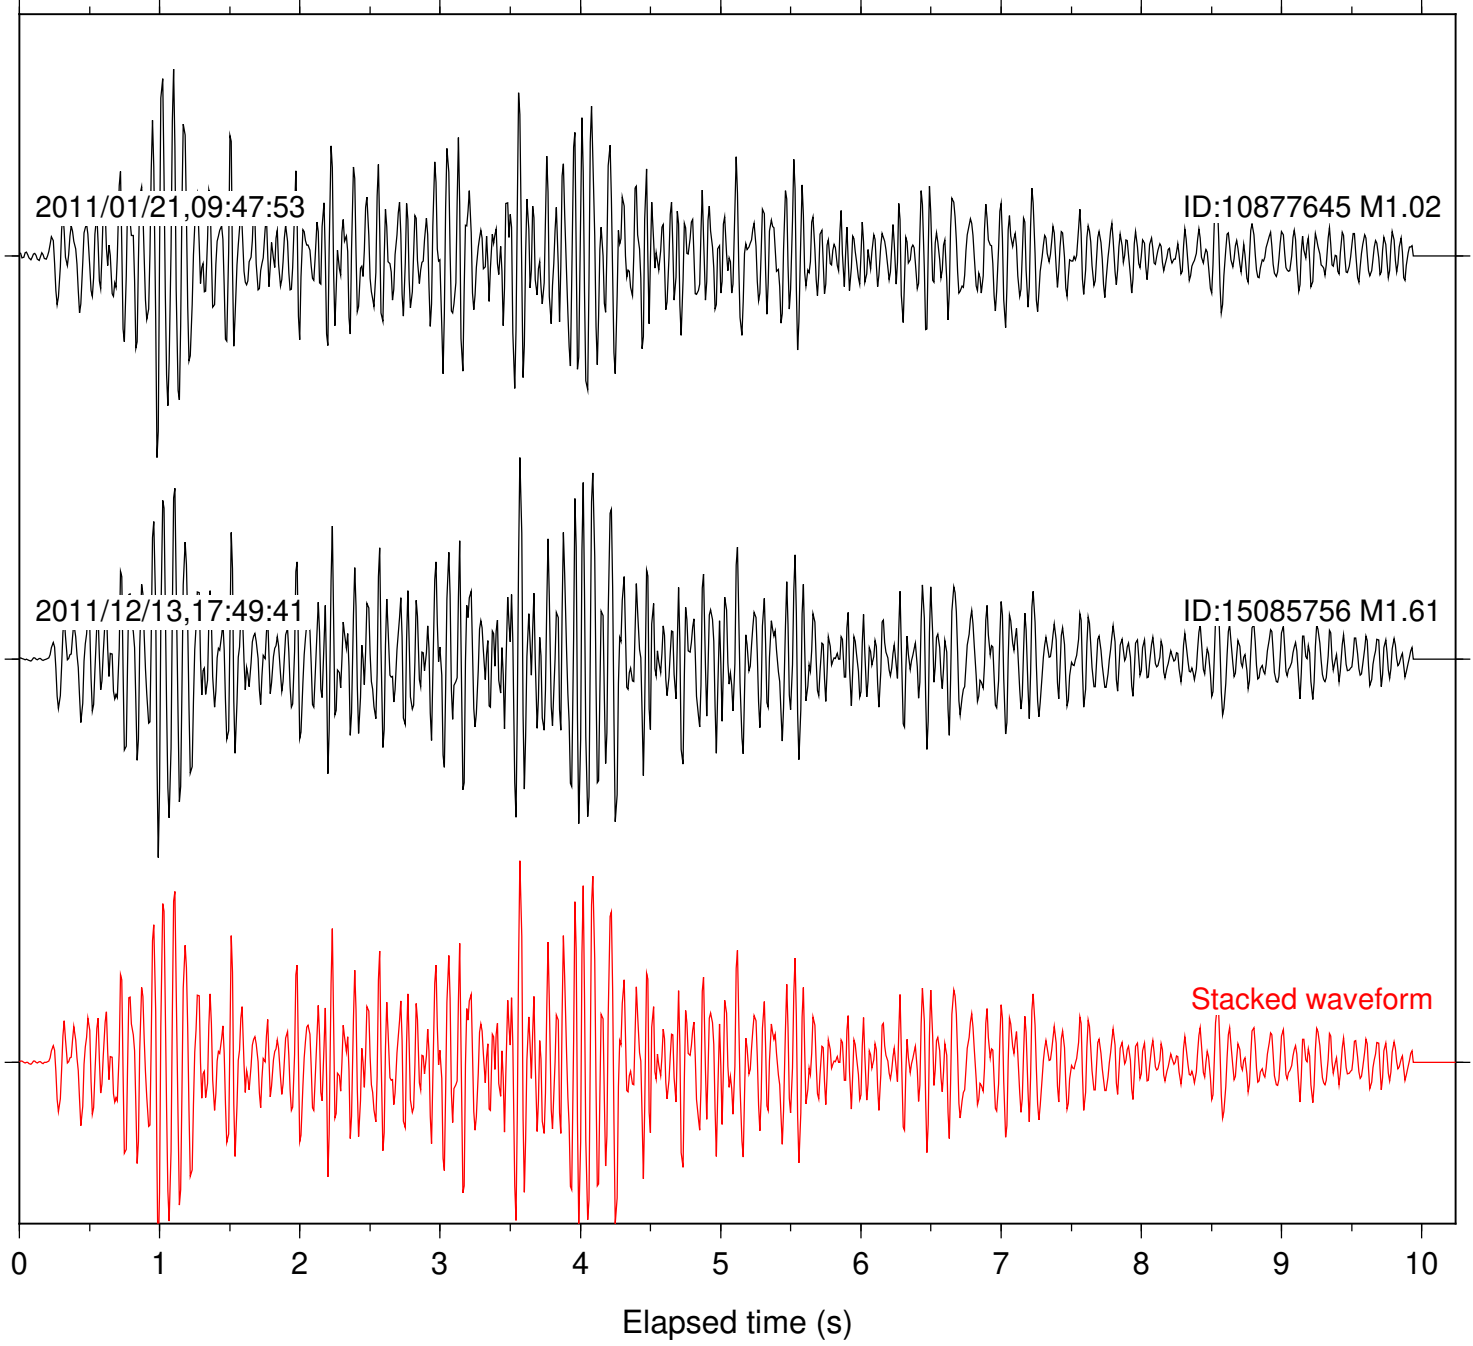

Station: B082 Com: EHZ

Focal depth: 10.95 km

Station: B087 Com: EHZ

Focal depth: 10.95 km

Station: B088 Com: EHZ

Focal depth: 10.95 km

Station: B946 Com: EHZ

Focal depth: 10.95 km

Station: FRD Com: HHZ

Focal depth: 10.95 km