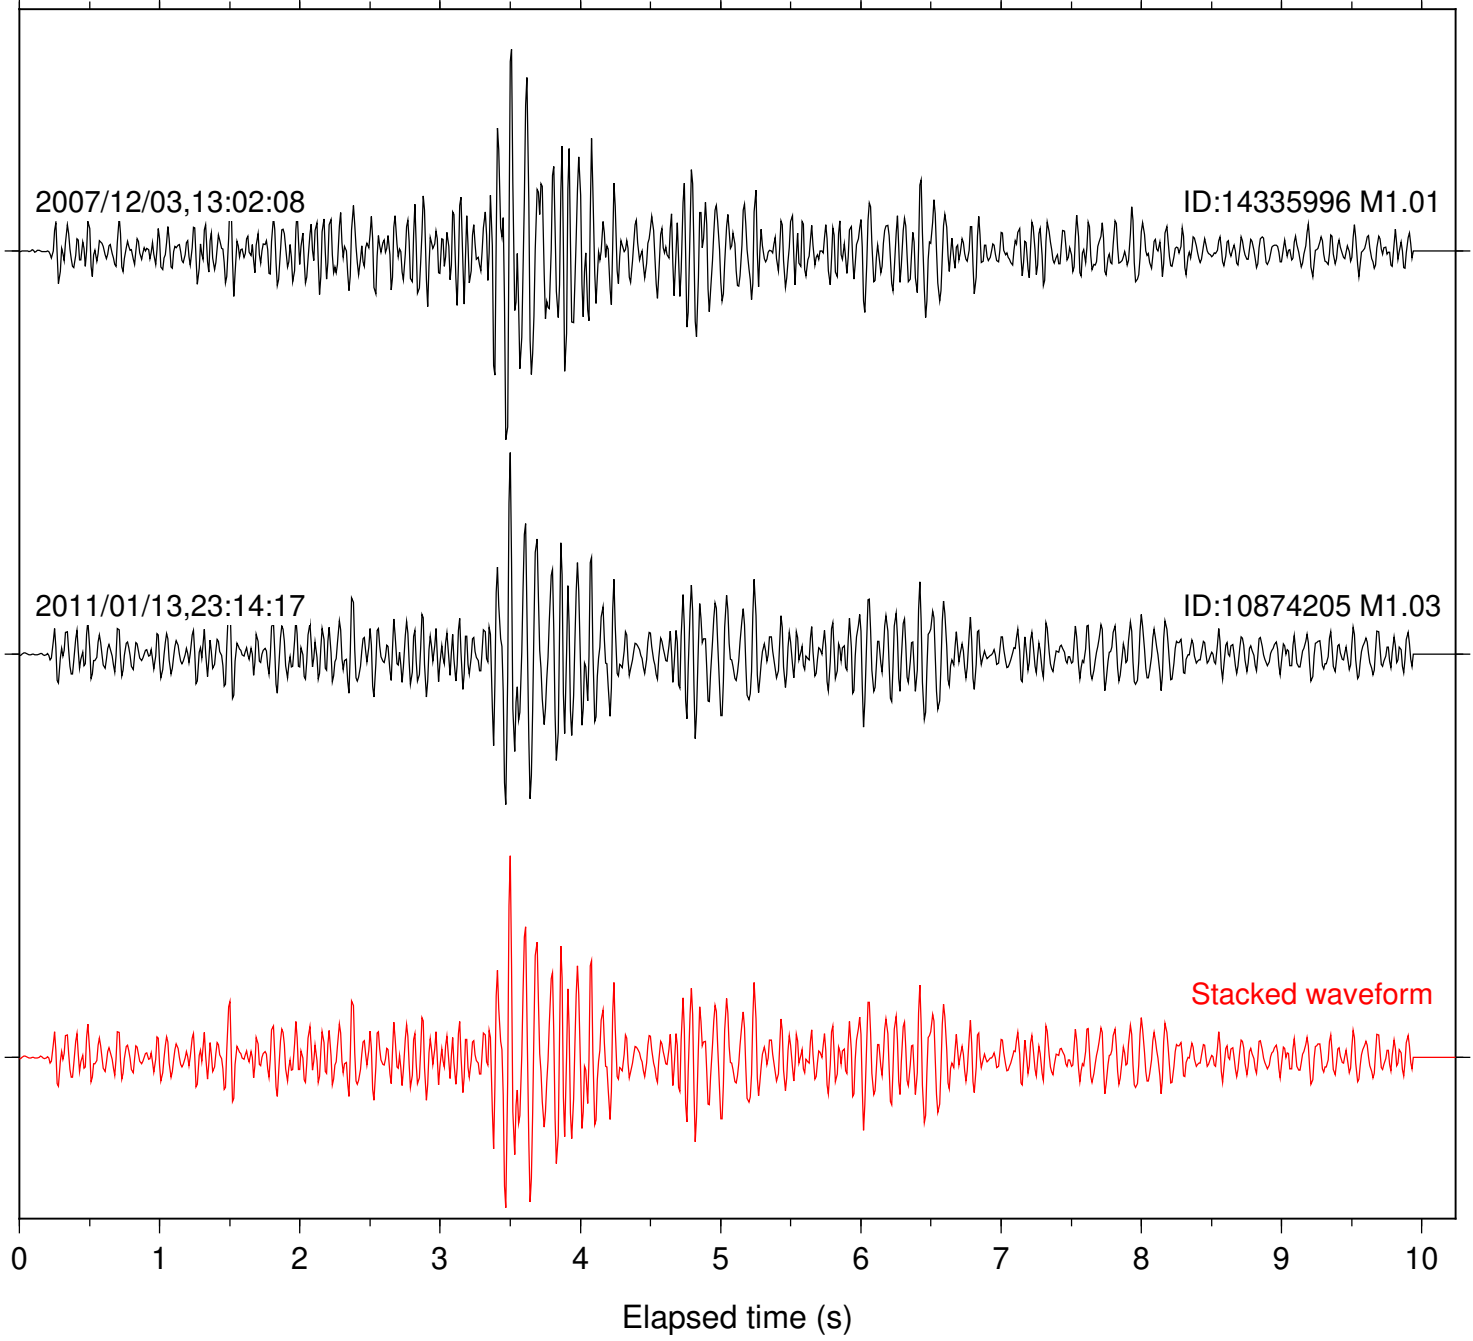

Station: B082 Com: EHZ

Focal depth: 10.19 km

Station: B084 Com: EHZ

Focal depth: 10.26 km

Station: PFO Com: HHZ

Focal depth: 10.19 km