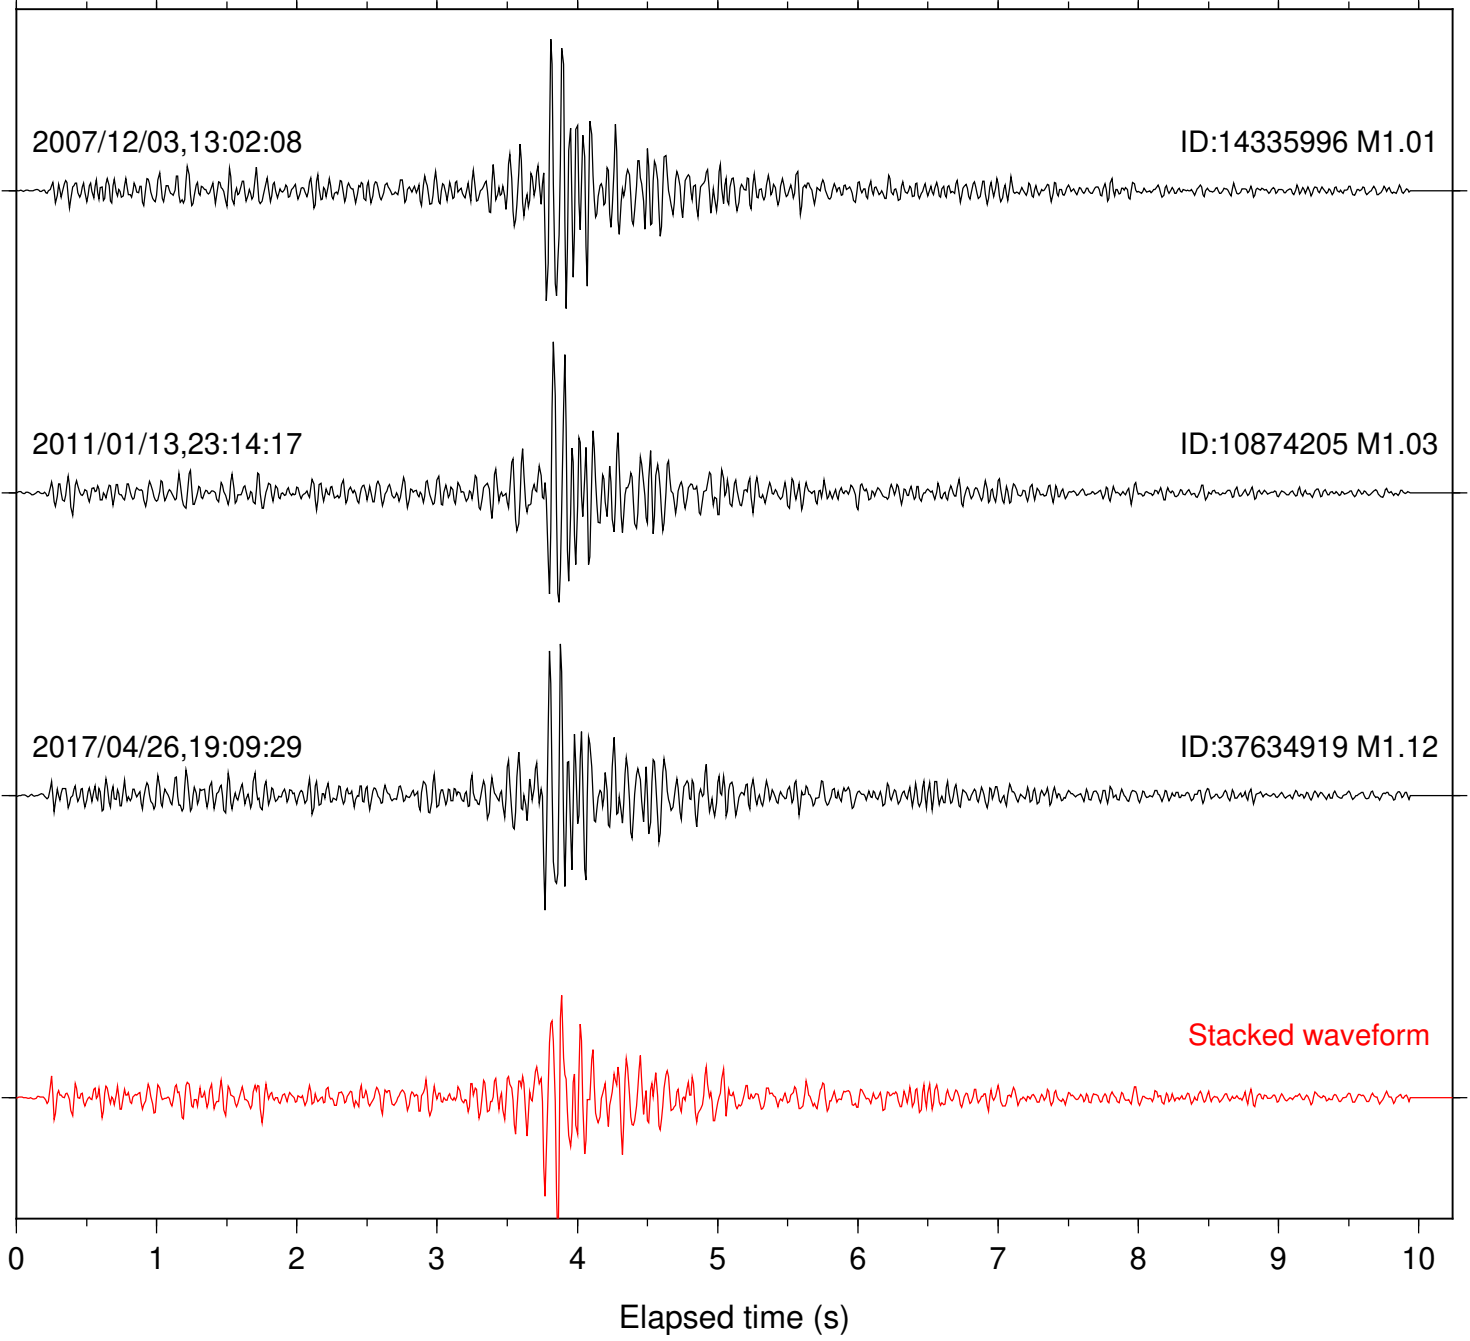

Station: B082 Com: EHZ

Focal depth: 10.19 km

Station: B084 Com: EHZ

Focal depth: 10.26 km

Station: PFO Com: HHZ

Focal depth: 10.19 km