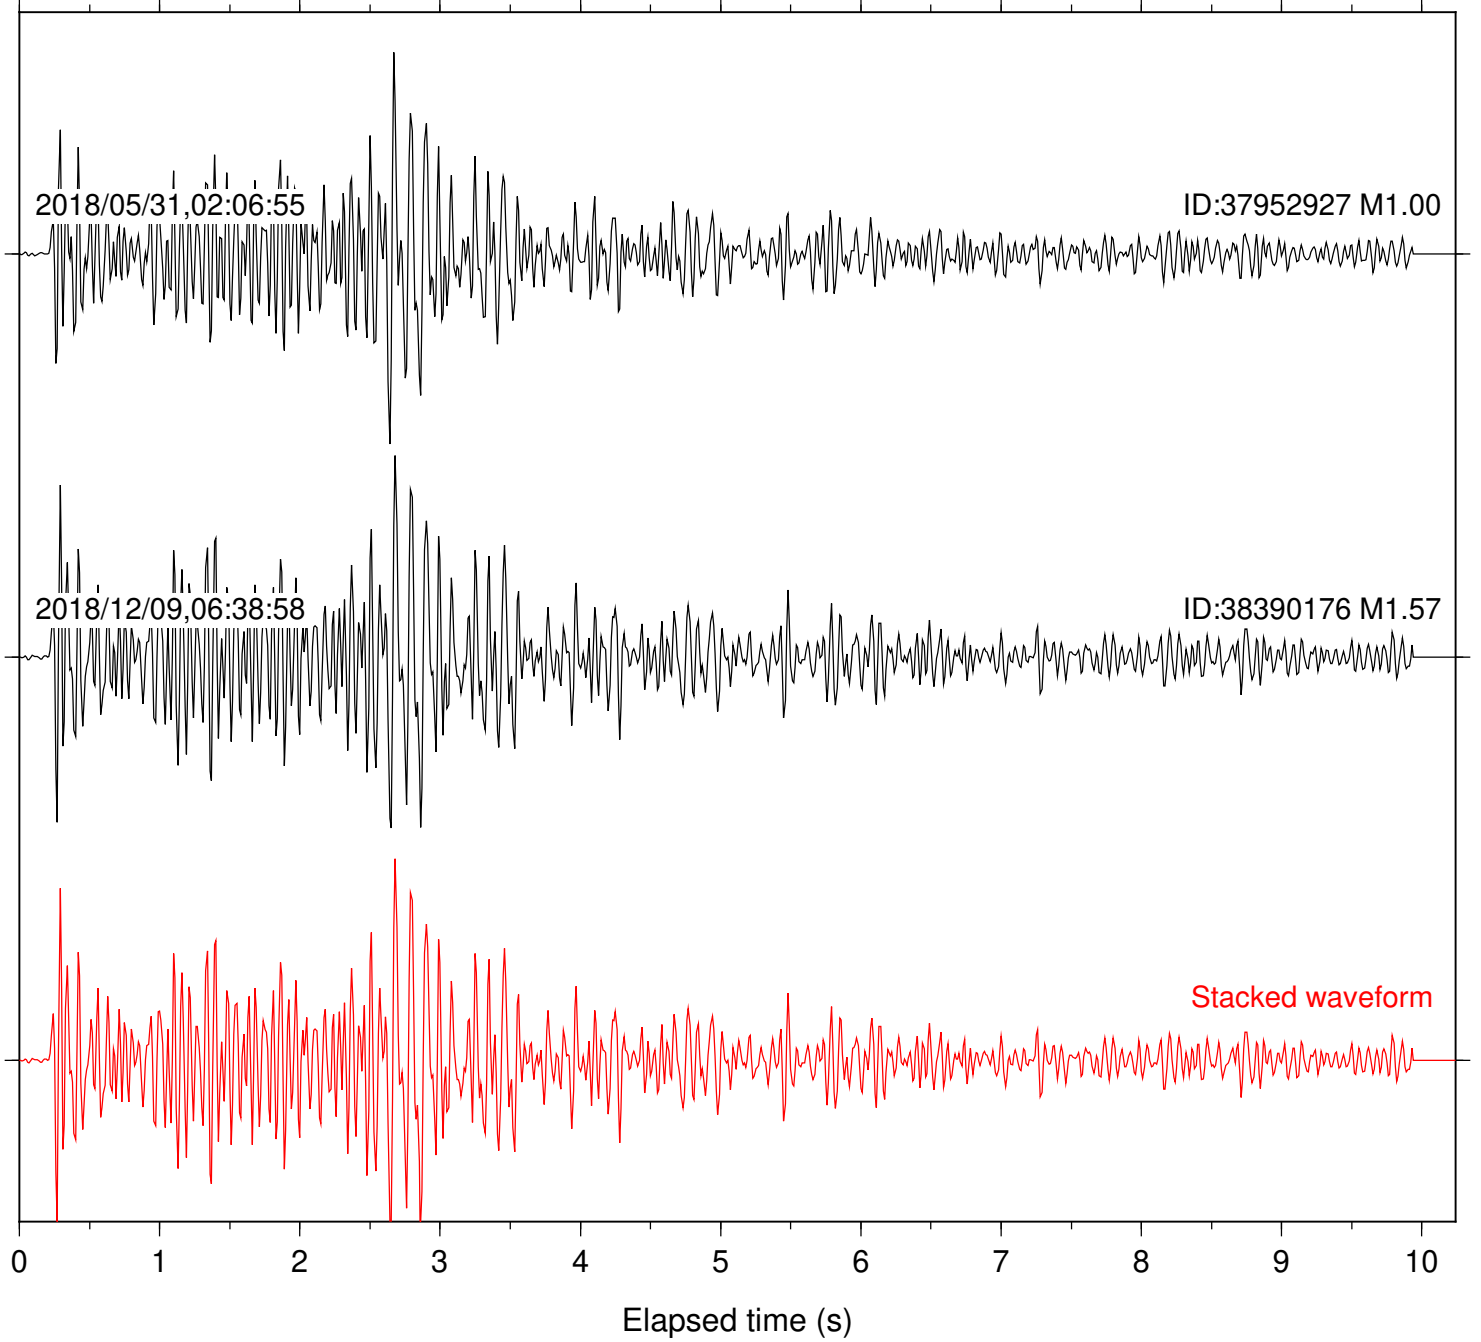

Station: B081 Com: EHZ

Focal depth: 6.21 km

Station: B082 Com: EHZ

Focal depth: 6.21 km

Station: B084 Com: EHZ

Focal depth: 6.21 km

Station: B087 Com: EHZ

Focal depth: 6.21 km

Station: FRD Com: HHZ

Focal depth: 6.21 km

Station: POB2 Com: HHZ

Focal depth: 6.21 km

Station: RDM Com: HHZ

Focal depth: 6.21 km