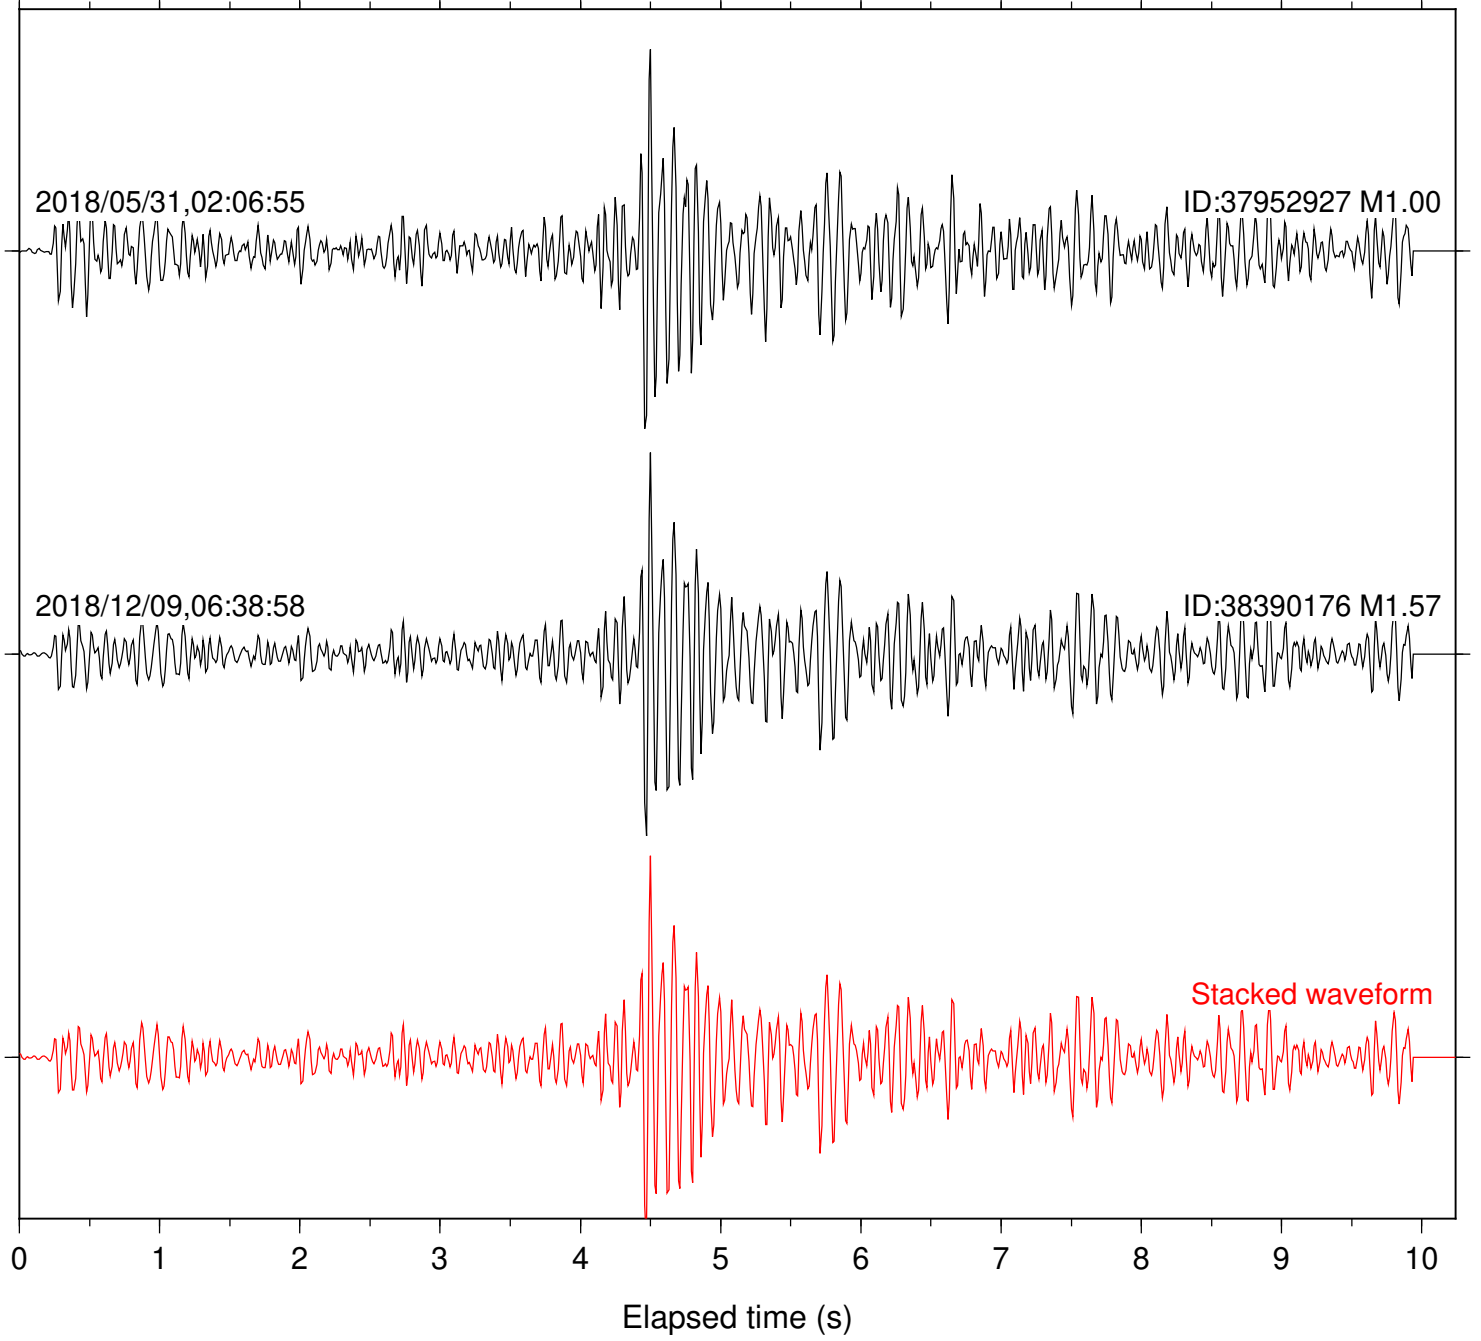

Station: B081 Com: EHZ

Focal depth: 6.21 km

Station: B082 Com: EHZ

Focal depth: 6.21 km

Station: B084 Com: EHZ

Focal depth: 6.21 km

Station: B087 Com: EHZ

Focal depth: 6.21 km

Station: FRD Com: HHZ

Focal depth: 6.21 km

Station: POB2 Com: HHZ

Focal depth: 6.21 km

Station: RDM Com: HHZ

Focal depth: 6.21 km