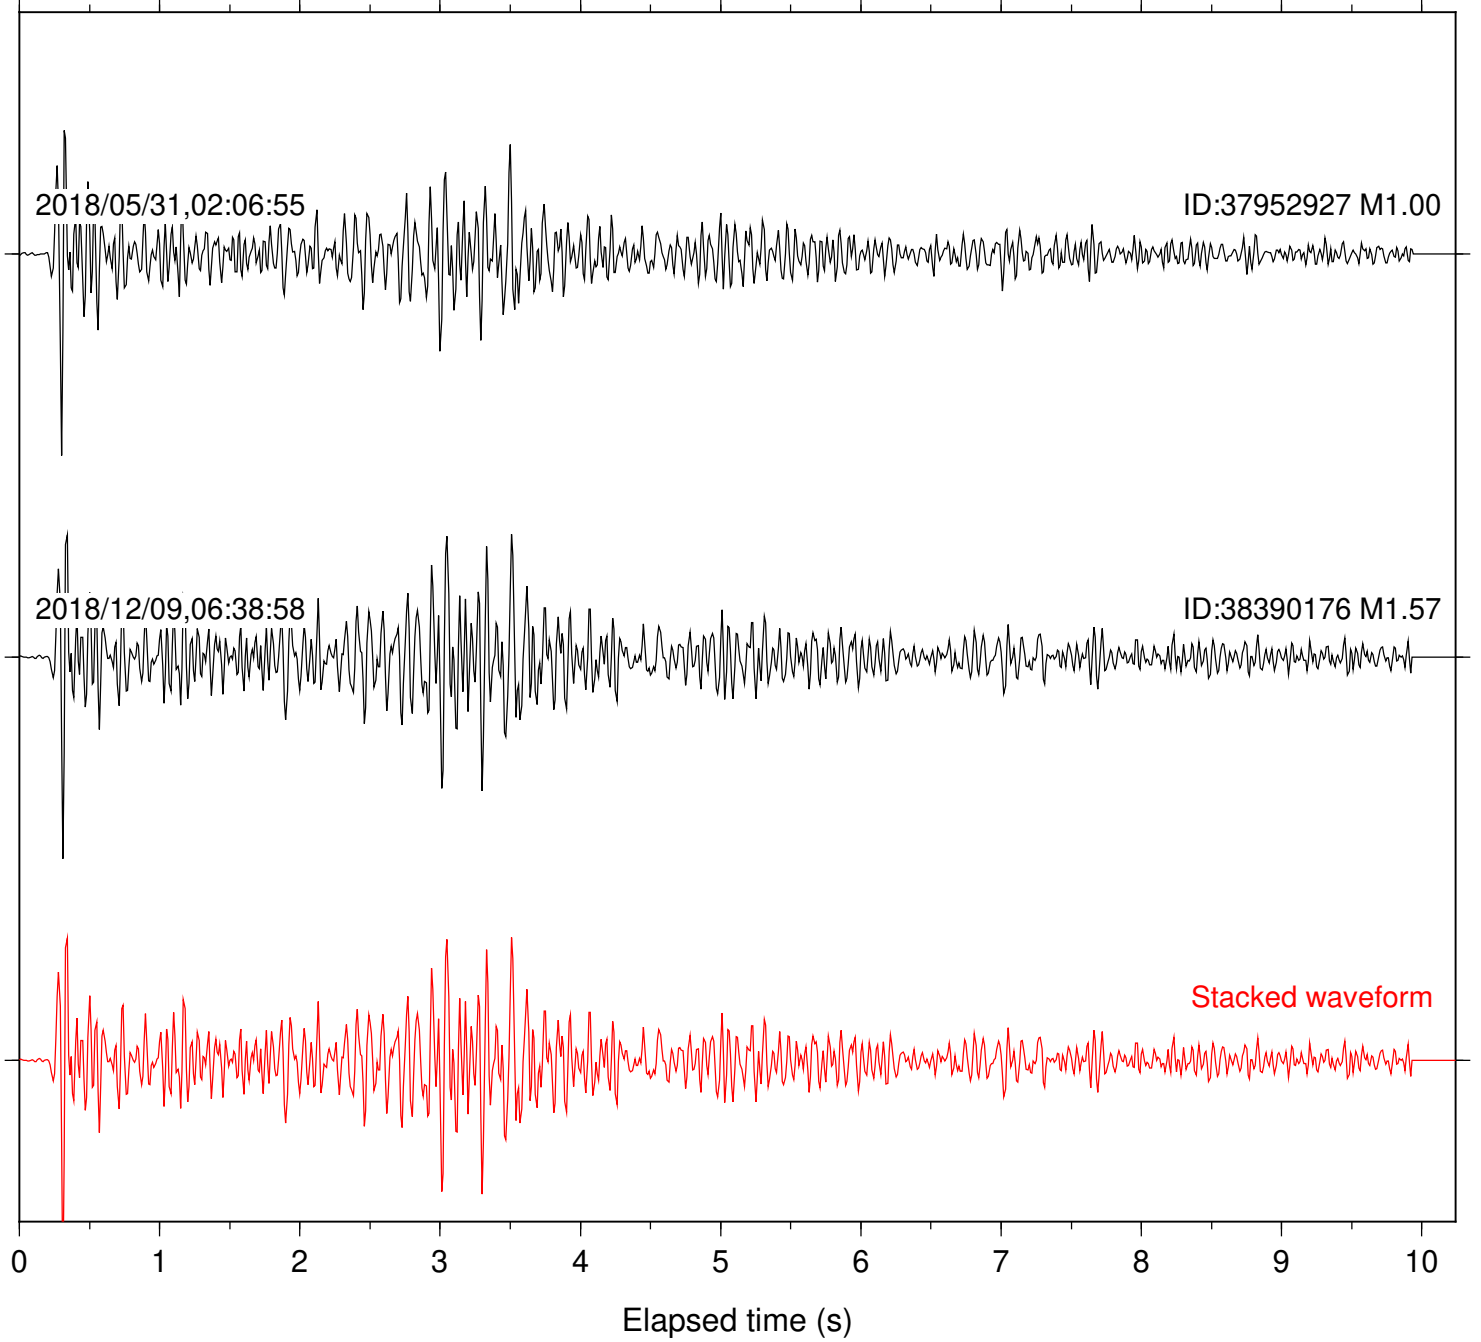

Station: B081 Com: EHZ

Focal depth: 6.21 km

Station: B082 Com: EHZ

Focal depth: 6.21 km

Station: B084 Com: EHZ

Focal depth: 6.21 km

Station: B087 Com: EHZ

Focal depth: 6.21 km

Station: FRD Com: HHZ

Focal depth: 6.21 km

Station: POB2 Com: HHZ

Focal depth: 6.21 km

Station: RDM Com: HHZ

Focal depth: 6.21 km