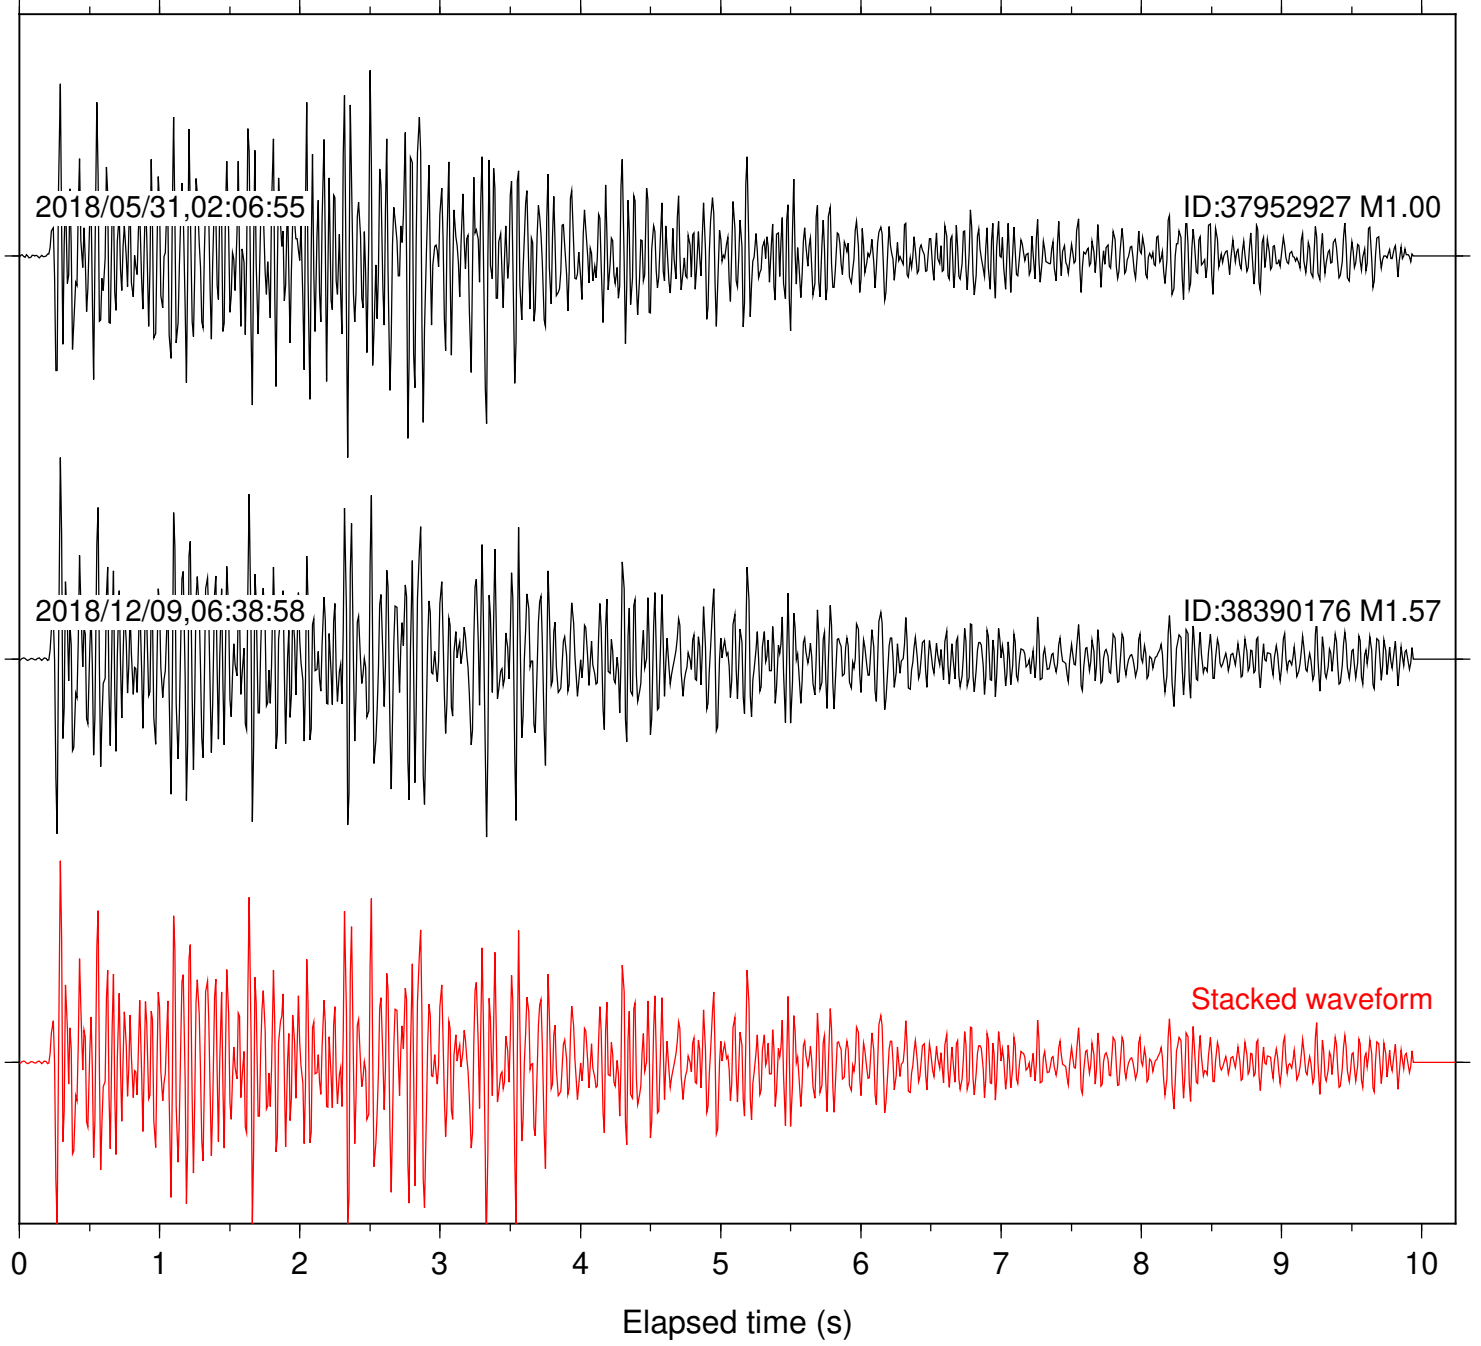

Station: B081 Com: EHZ

Focal depth: 6.21 km

Station: B082 Com: EHZ

Focal depth: 6.21 km

Station: B084 Com: EHZ

Focal depth: 6.21 km

Station: B087 Com: EHZ

Focal depth: 6.21 km

Station: FRD Com: HHZ

Focal depth: 6.21 km

Station: POB2 Com: HHZ

Focal depth: 6.21 km

Station: RDM Com: HHZ

Focal depth: 6.21 km