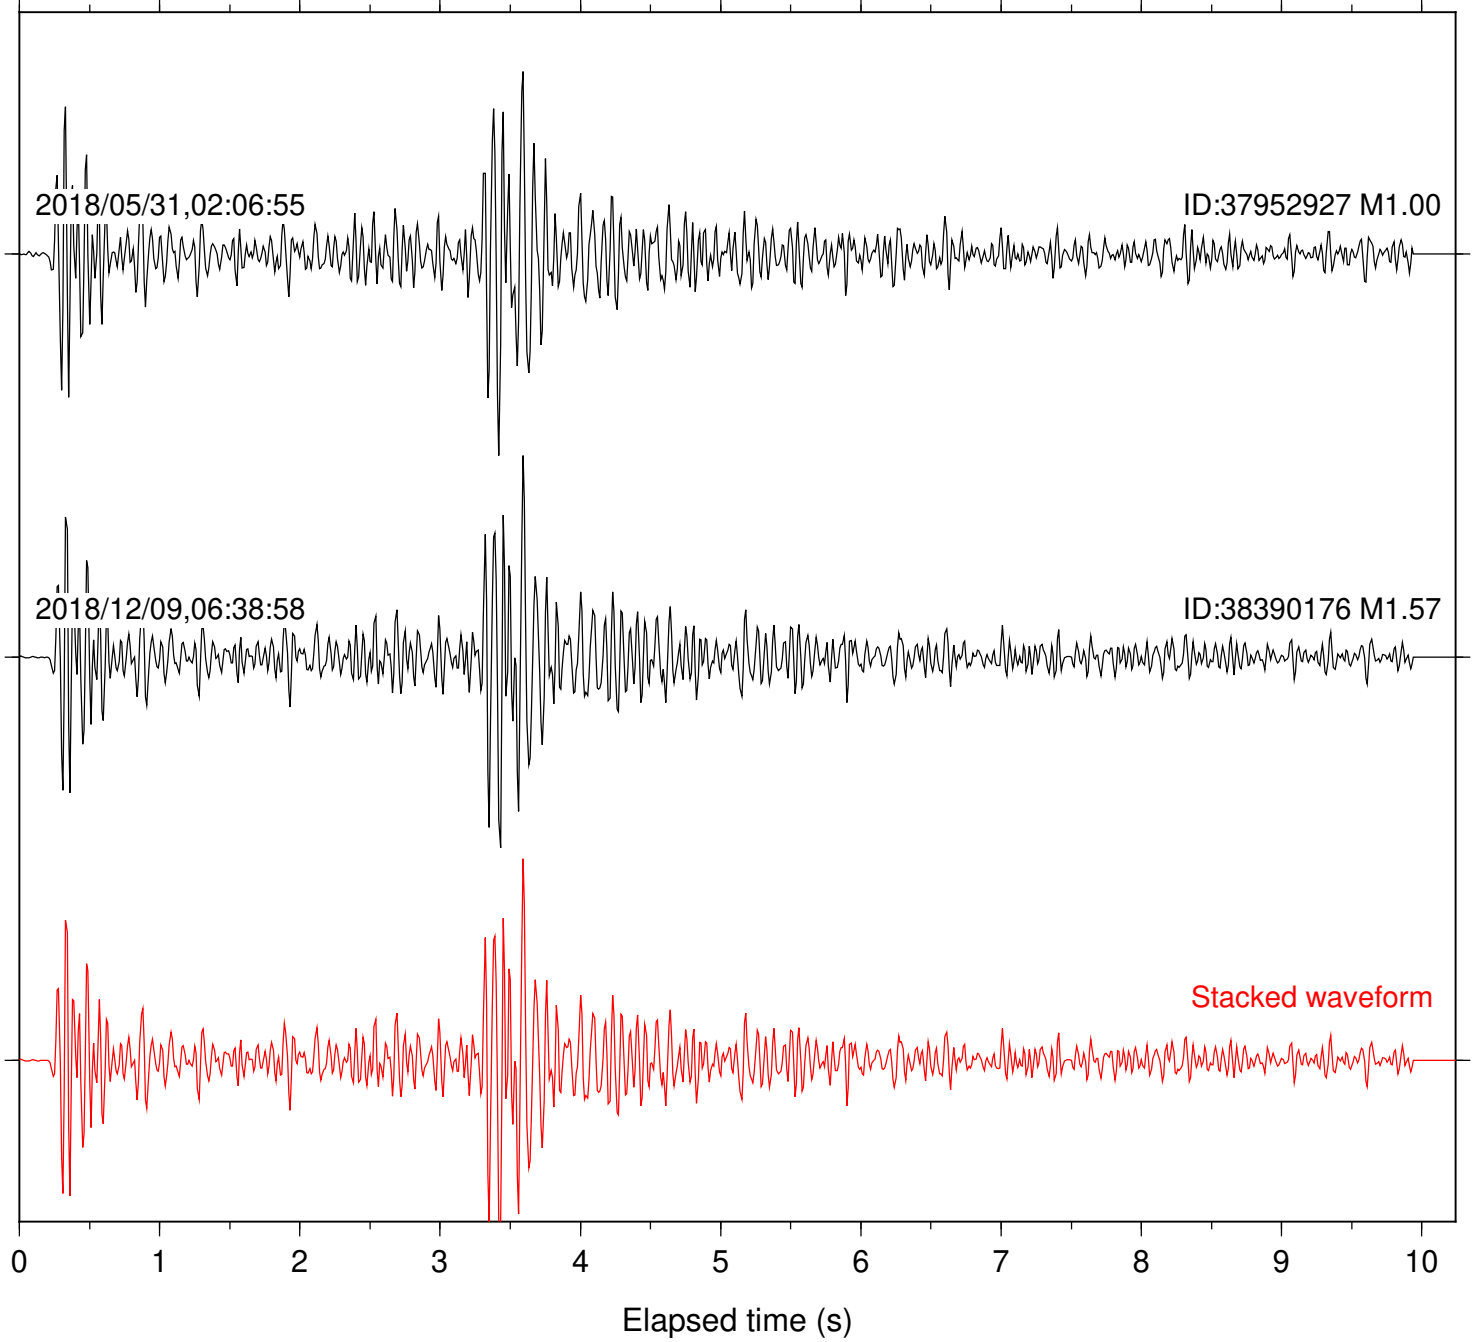

Station: B081 Com: EHZ

Focal depth: 6.21 km

Station: B082 Com: EHZ

Focal depth: 6.21 km

Station: B084 Com: EHZ

Focal depth: 6.21 km

Station: B087 Com: EHZ

Focal depth: 6.21 km

Station: FRD Com: HHZ

Focal depth: 6.21 km

Station: POB2 Com: HHZ

Focal depth: 6.21 km

Station: RDM Com: HHZ

Focal depth: 6.21 km