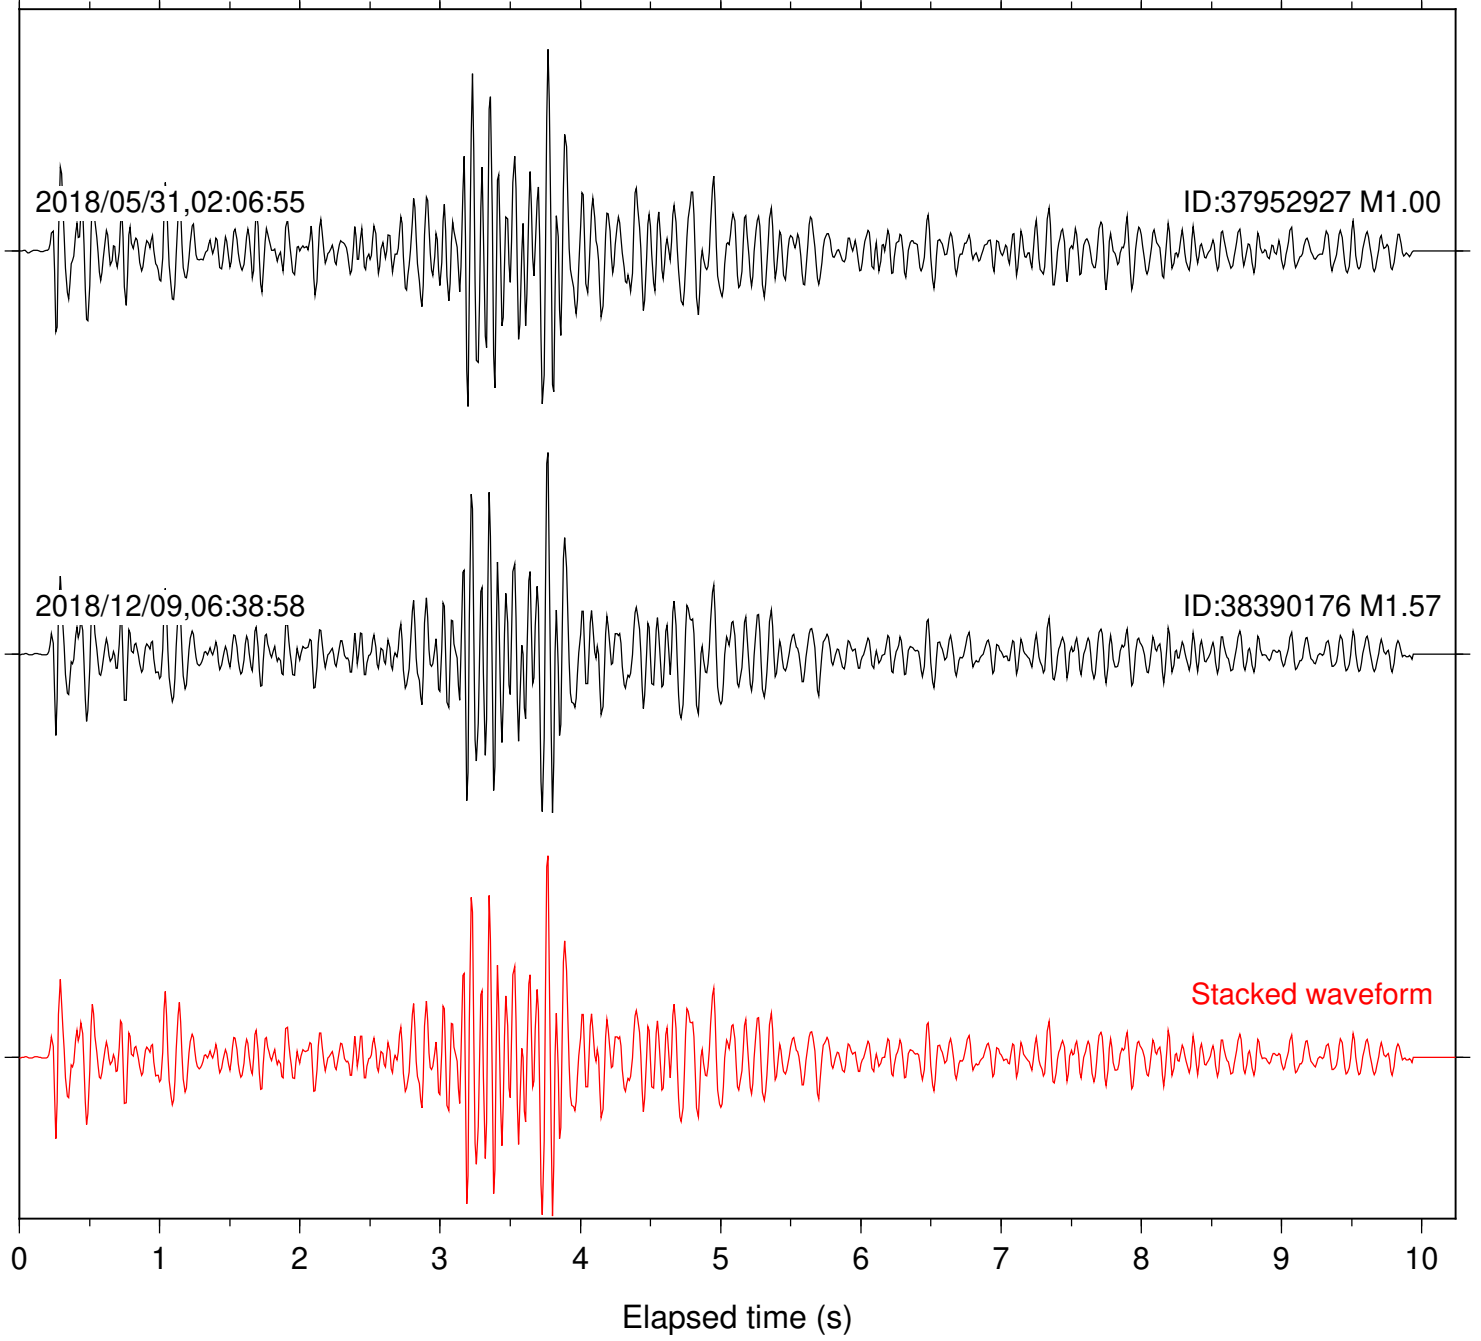

Station: B081 Com: EHZ

Focal depth: 6.21 km

Station: B082 Com: EHZ

Focal depth: 6.21 km

Station: B084 Com: EHZ

Focal depth: 6.21 km

Station: B087 Com: EHZ

Focal depth: 6.21 km

Station: FRD Com: HHZ

Focal depth: 6.21 km

Station: POB2 Com: HHZ

Focal depth: 6.21 km

Station: RDM Com: HHZ

Focal depth: 6.21 km