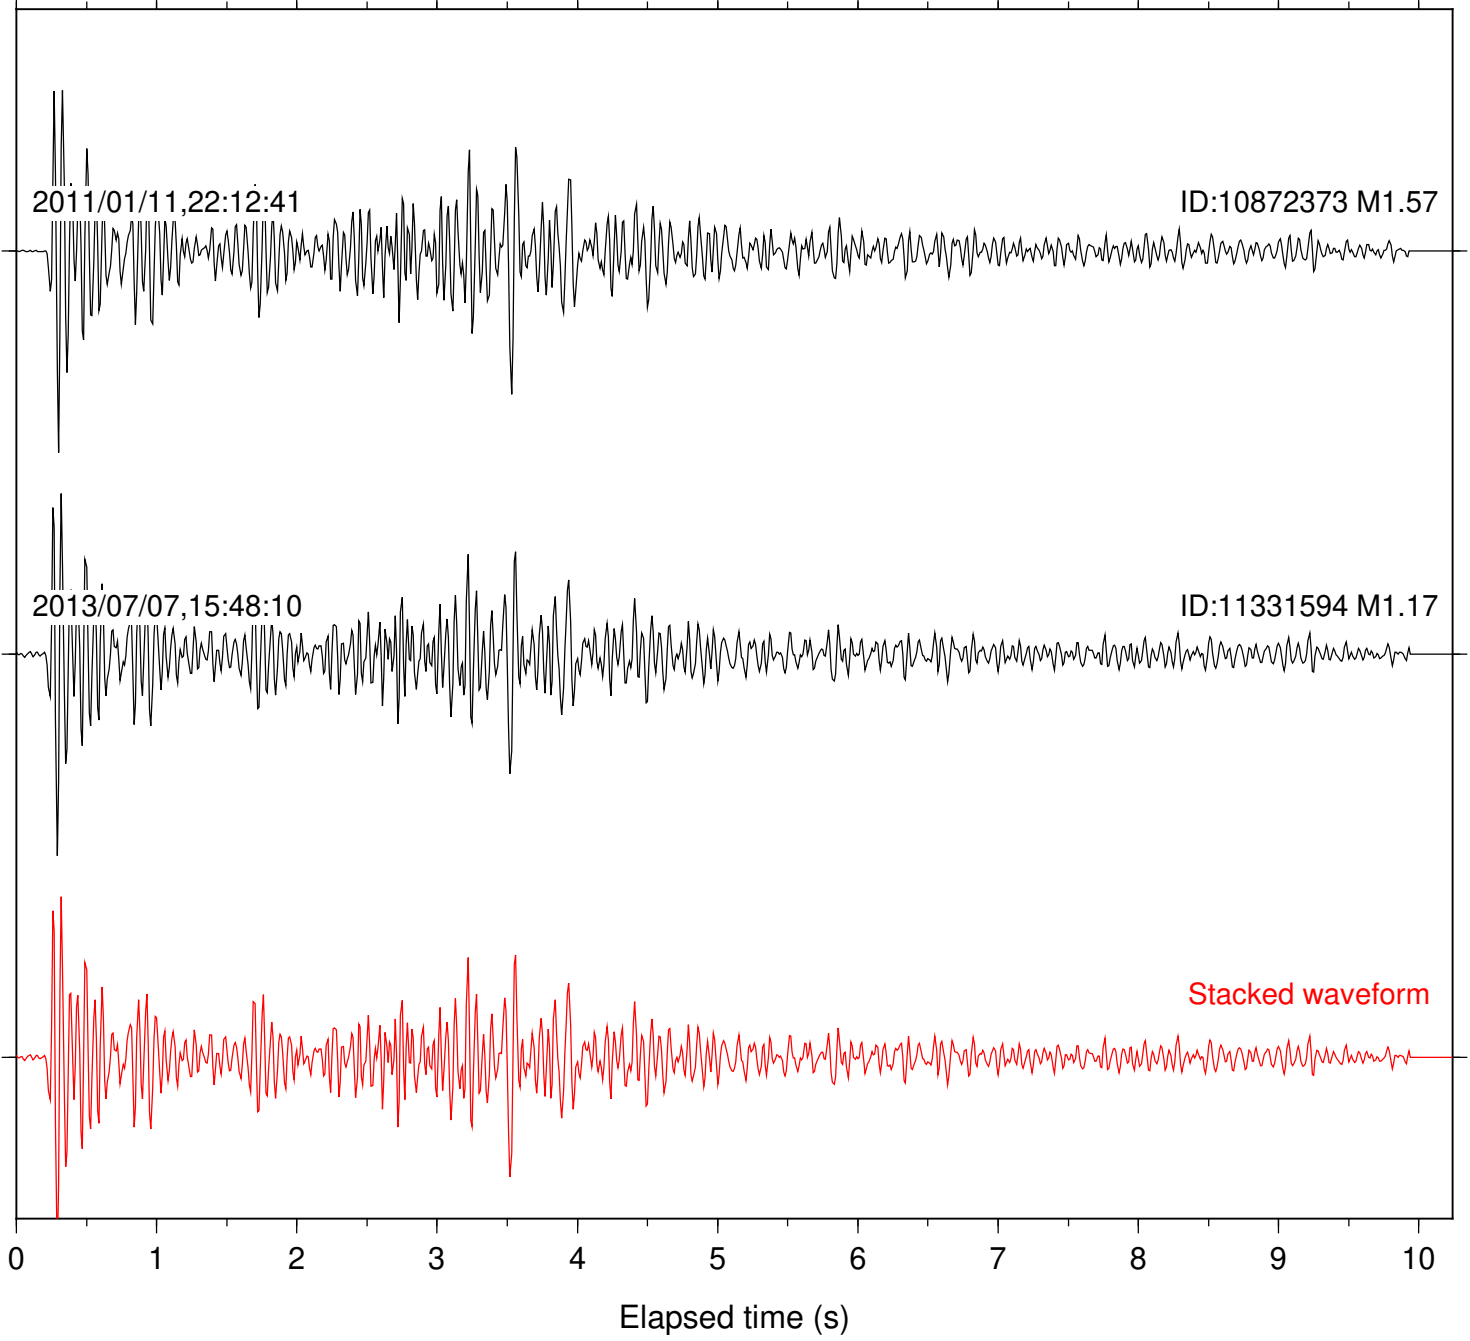

Station: B087 Com: EHZ

Focal depth: 10.99 km

Station: B088 Com: EHZ

Focal depth: 10.99 km

Station: B946 Com: EHZ

Focal depth: 10.99 km

Station: SND Com: HHZ

Focal depth: 10.99 km