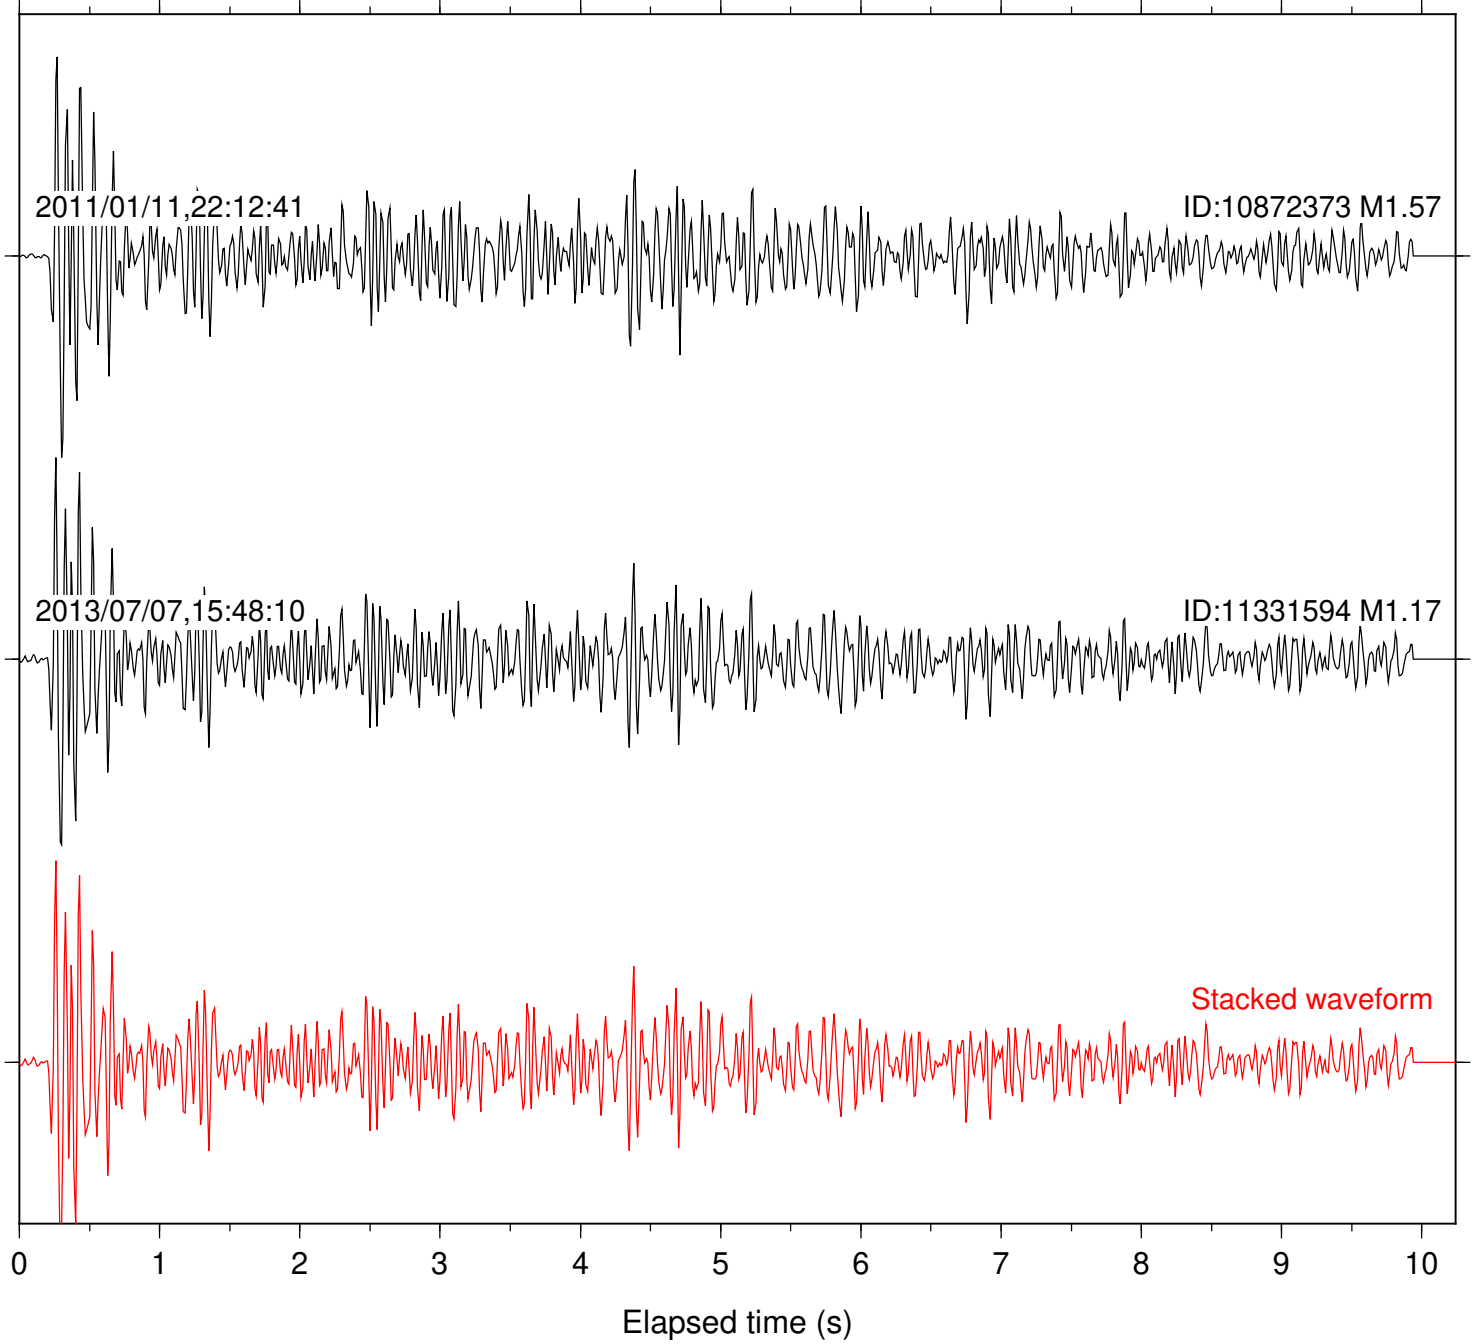

Station: B087 Com: EHZ

Focal depth: 10.99 km

Station: B088 Com: EHZ

Focal depth: 10.99 km

Station: B946 Com: EHZ

Focal depth: 10.99 km

Station: SND Com: HHZ

Focal depth: 10.99 km