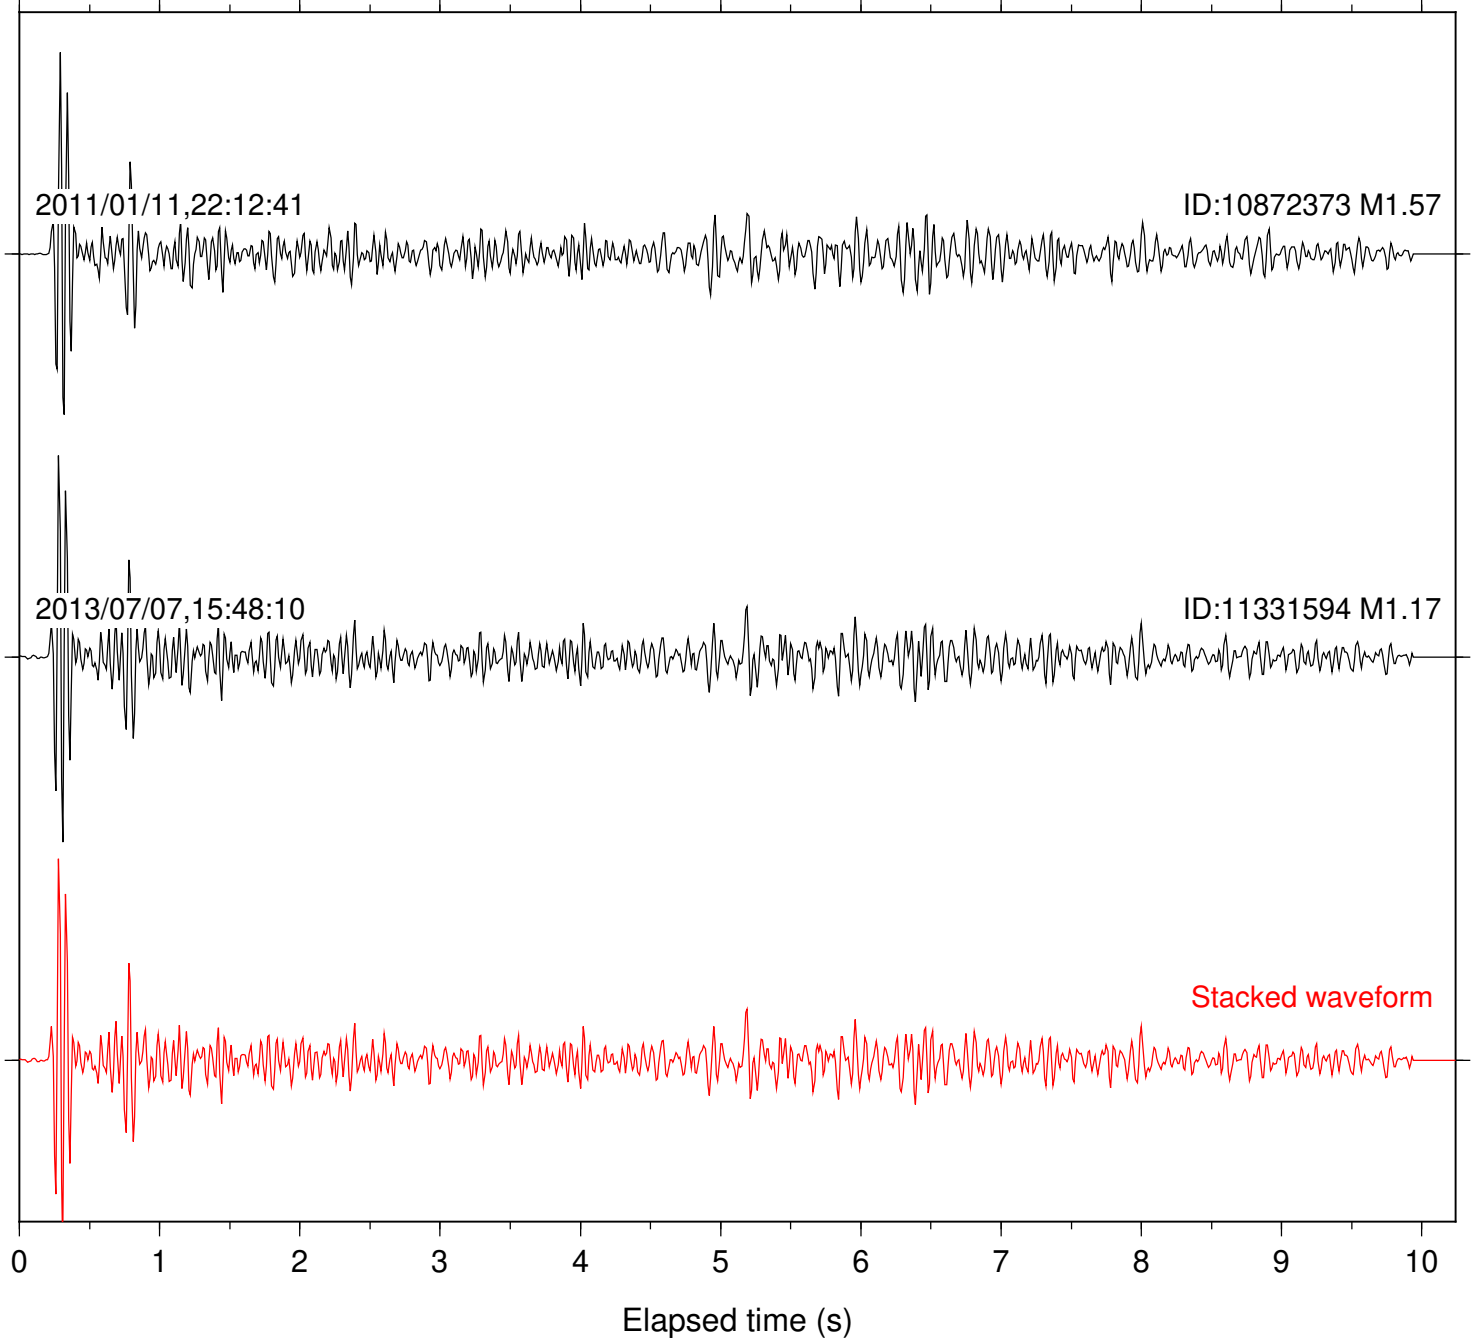

Station: B087 Com: EHZ

Focal depth: 10.99 km

Station: B088 Com: EHZ

Focal depth: 10.99 km

Station: B946 Com: EHZ

Focal depth: 10.99 km

Station: SND Com: HHZ

Focal depth: 10.99 km