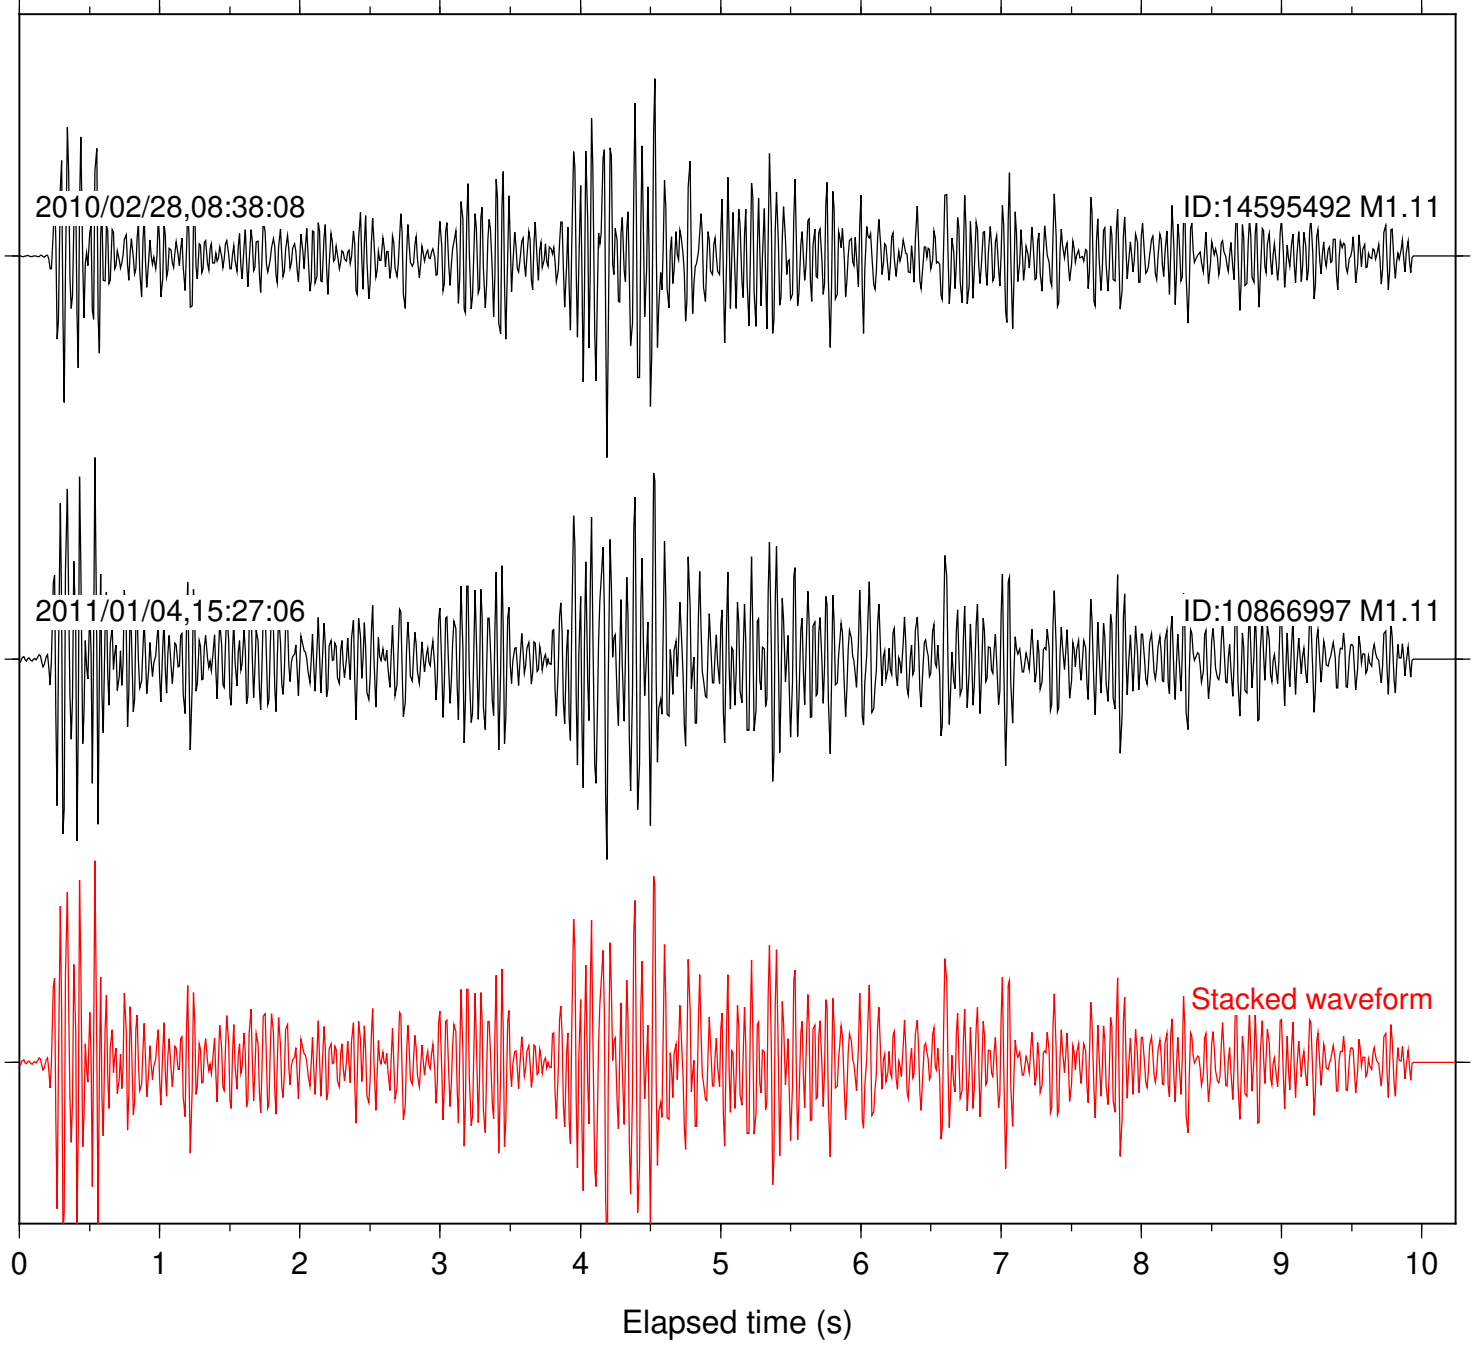

Station: BOR Com: HHZ

Focal depth: 7.90 km

Station: JEM Com: HHZ

Focal depth: 7.90 km