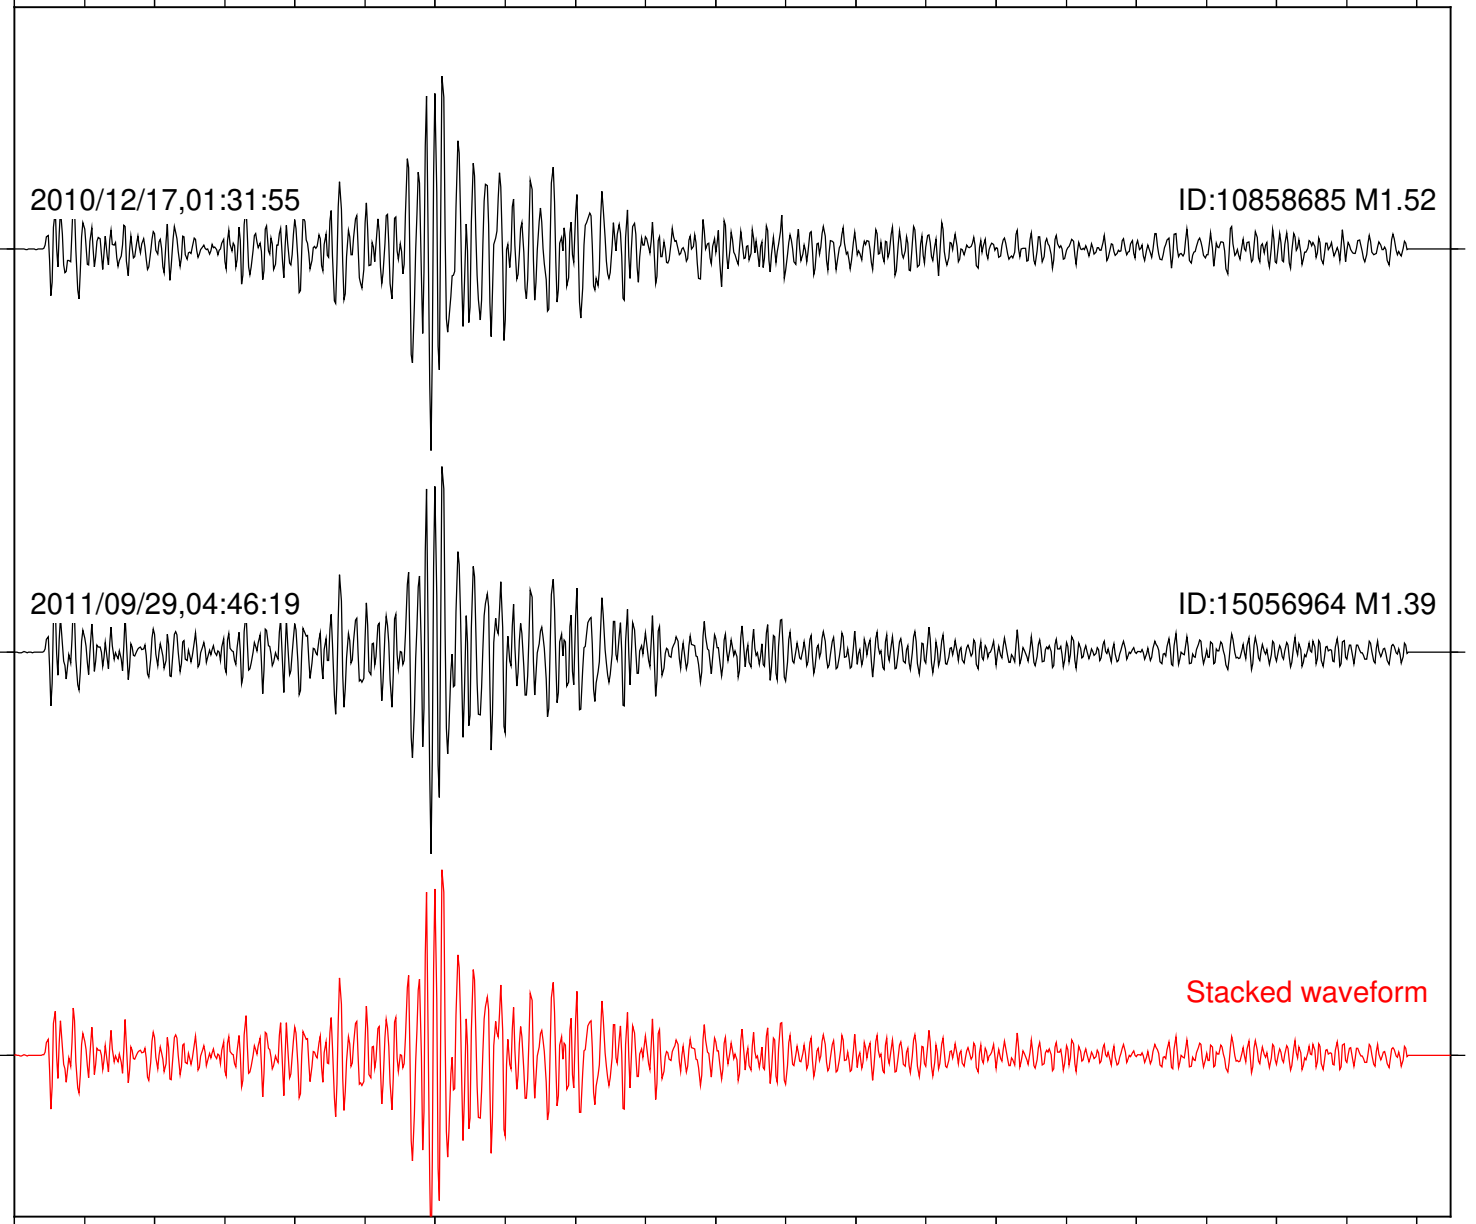

Station: B082 Com: EHZ

Focal depth: 8.32 km

2010/12/17,01:31:55

ID:10858685 M1.52

2011/09/29,04:46:19

ID:15056964 M1.39

Stacked waveform

0 1 2 3 4 5 6 7 8 9 10
Elapsed time (s)

Station: B084 Com: EHZ

Focal depth: 8.32 km

Station: B087 Com: EHZ

Focal depth: 8.32 km

Station: B088 Com: EHZ

Focal depth: 8.32 km

Station: B946 Com: EHZ

Focal depth: 8.32 km

Station: BAC Com: EHZ

Focal depth: 8.32 km

Station: DGR Com: HHZ

Focal depth: 8.32 km

2010/12/17,01:31:55

ID:10858685 M1.52

2011/09/29,04:46:19

ID:15056964 M1.39

Stacked waveform

0 1 2 3 4 5 6 7 8 9 10

Elapsed time (s)

Station: PFO Com: HHZ

Focal depth: 8.32 km

Station: SND Com: HHZ

Focal depth: 8.32 km

2010/12/17,01:31:55