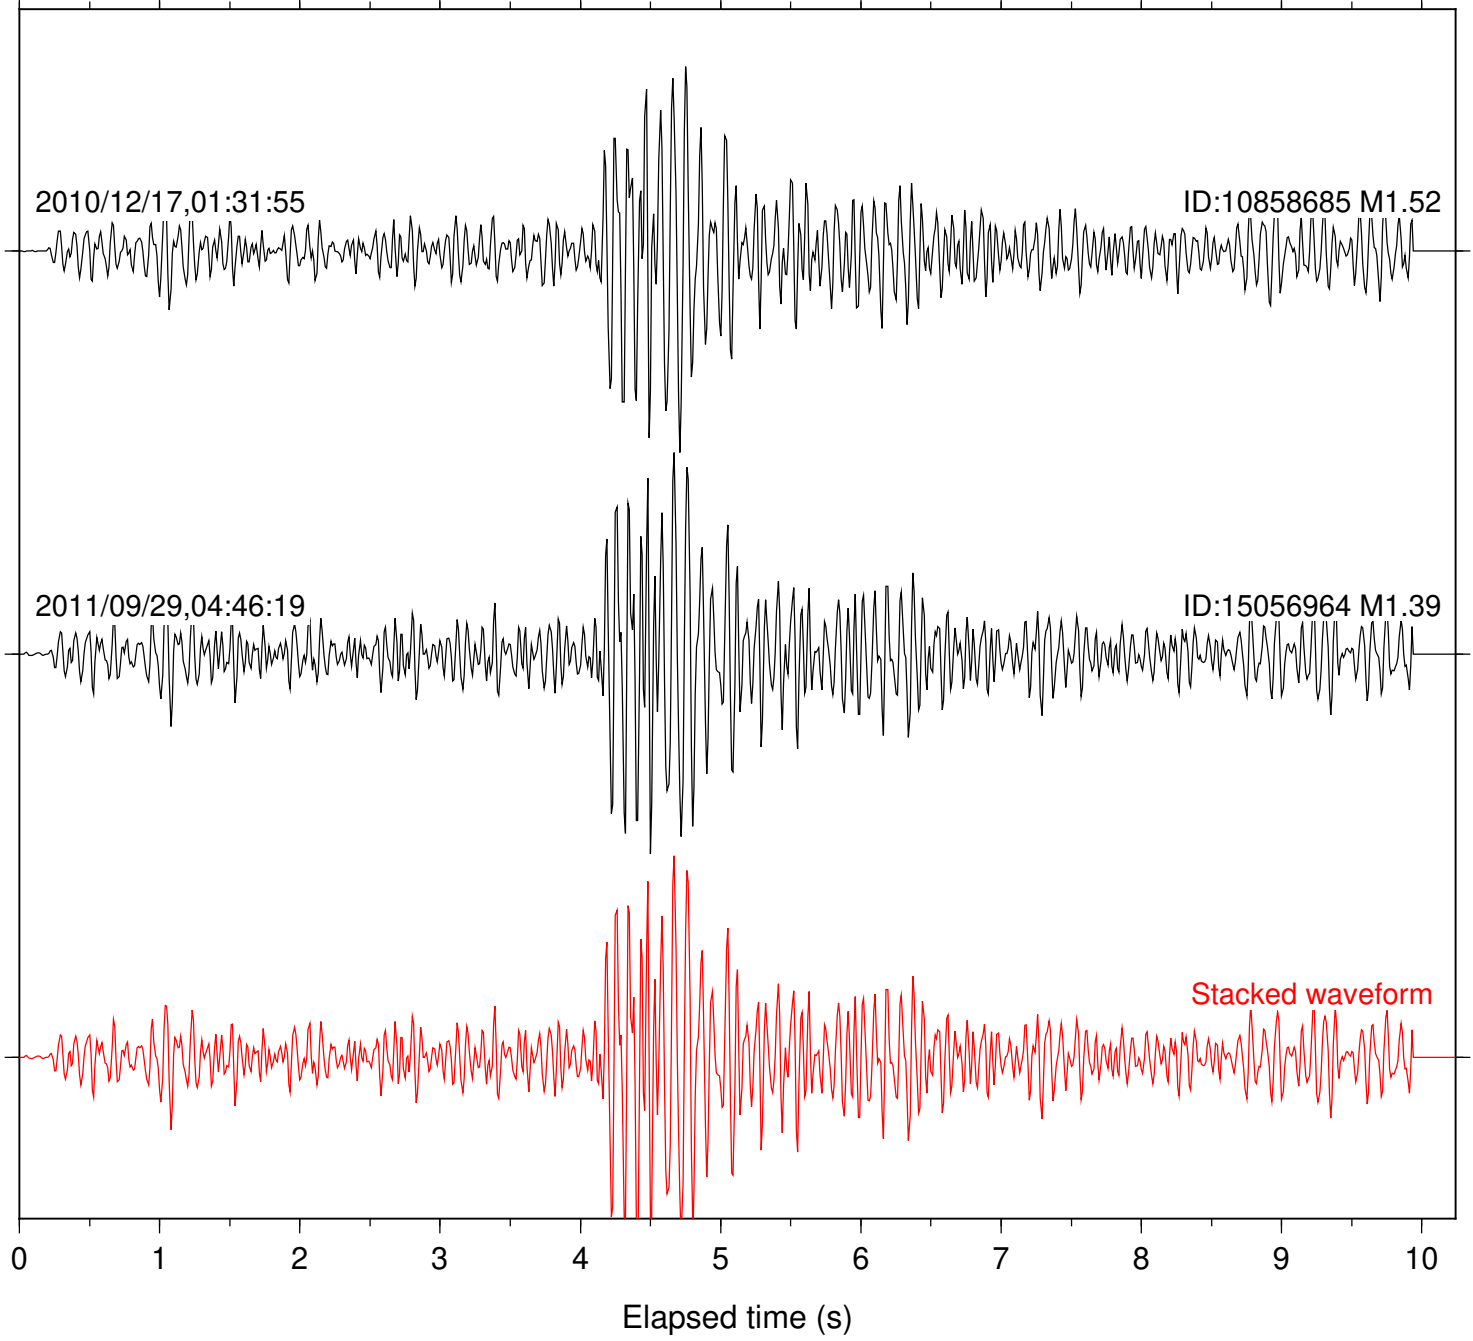

Station: B082 Com: EHZ

Focal depth: 8.32 km

2010/12/17,01:31:55

ID:10858685 M1.52

2011/09/29,04:46:19

ID:15056964 M1.39

Stacked waveform

0 1 2 3 4 5 6 7 8 9 10
Elapsed time (s)

Station: B084 Com: EHZ

Focal depth: 8.32 km

Station: B087 Com: EHZ

Focal depth: 8.32 km

Station: B088 Com: EHZ

Focal depth: 8.32 km

Station: B946 Com: EHZ

Focal depth: 8.32 km

Station: BAC Com: EHZ

Focal depth: 8.32 km

Station: DGR Com: HHZ

Focal depth: 8.32 km

2010/12/17,01:31:55

ID:10858685 M1.52

2011/09/29,04:46:19

ID:15056964 M1.39

Stacked waveform

0 1 2 3 4 5 6 7 8 9 10

Elapsed time (s)

Station: PFO Com: HHZ

Focal depth: 8.32 km

Station: SND Com: HHZ

Focal depth: 8.32 km

2010/12/17,01:31:55