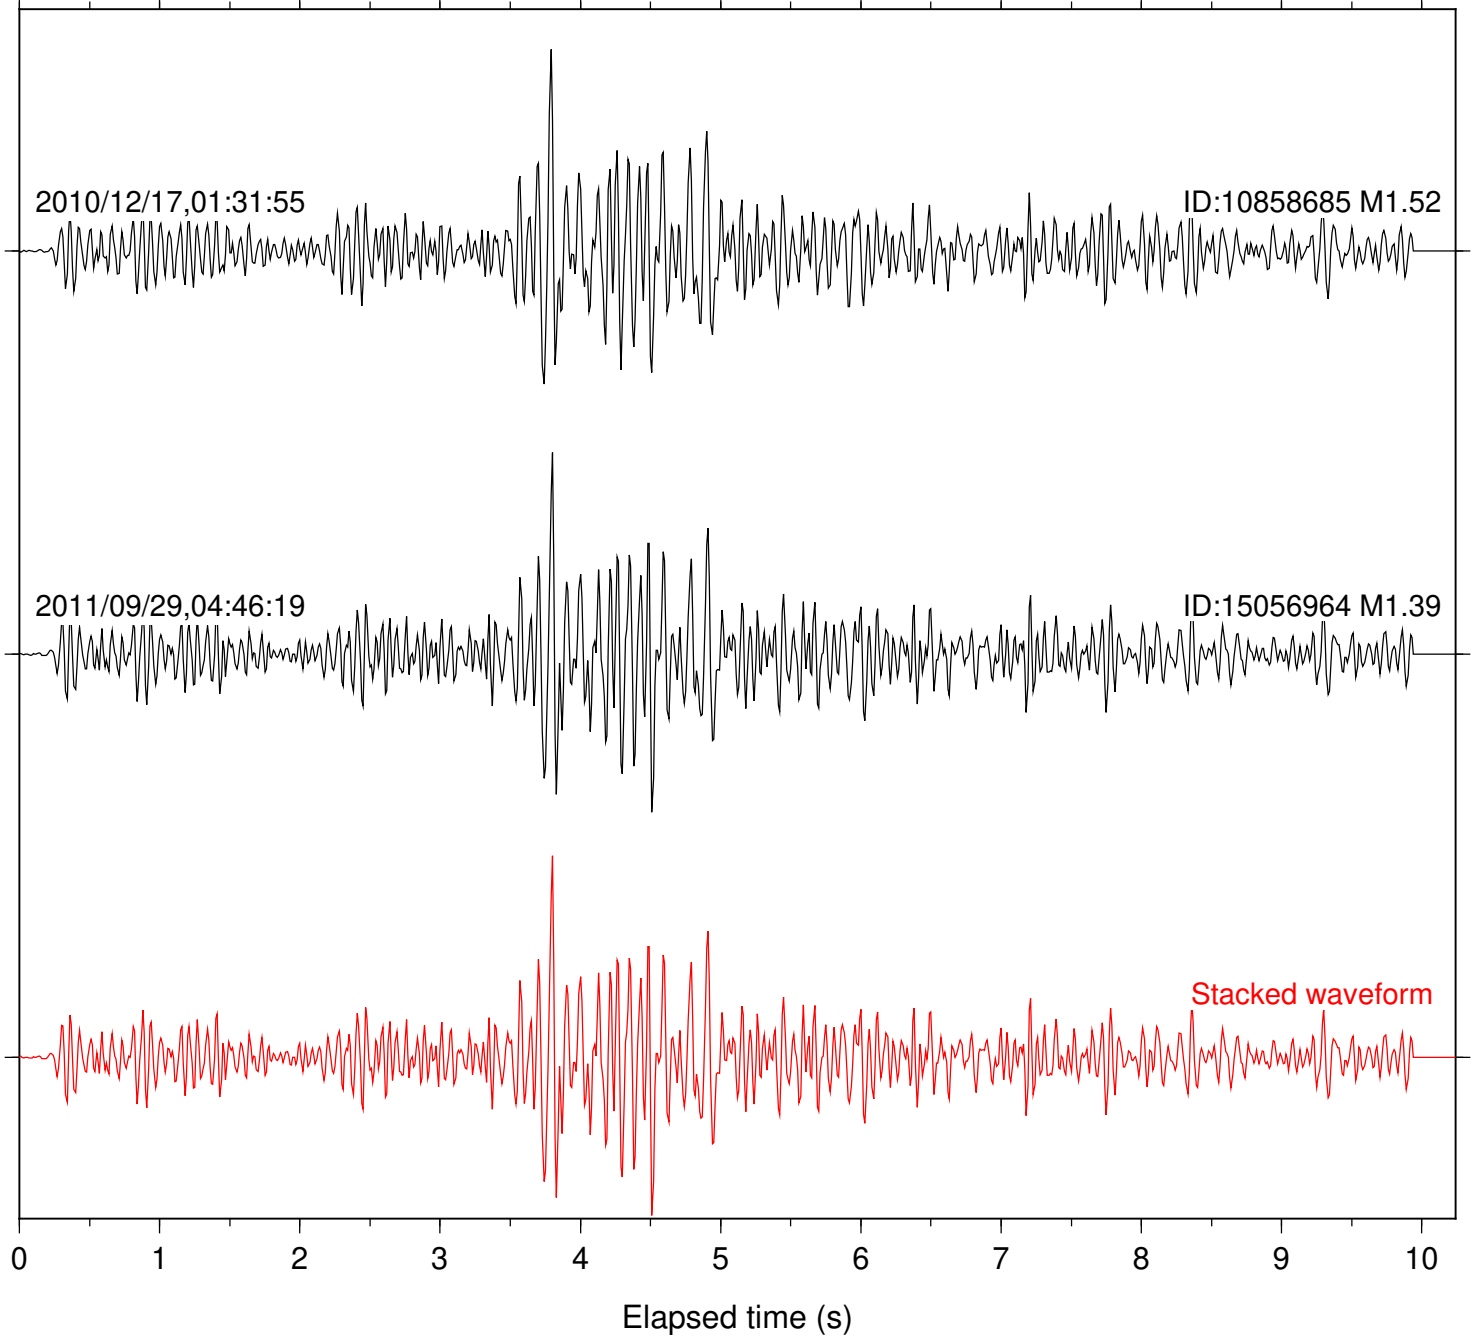

Station: B082 Com: EHZ

Focal depth: 8.32 km

2010/12/17,01:31:55

ID:10858685 M1.52

2011/09/29,04:46:19

ID:15056964 M1.39

Stacked waveform

0 1 2 3 4 5 6 7 8 9 10
Elapsed time (s)

Station: B084 Com: EHZ

Focal depth: 8.32 km

Station: B087 Com: EHZ

Focal depth: 8.32 km

Station: B088 Com: EHZ

Focal depth: 8.32 km

Station: B946 Com: EHZ

Focal depth: 8.32 km

Station: BAC Com: EHZ

Focal depth: 8.32 km

Station: DGR Com: HHZ

Focal depth: 8.32 km

2010/12/17,01:31:55

ID:10858685 M1.52

2011/09/29,04:46:19

ID:15056964 M1.39

Stacked waveform

0 1 2 3 4 5 6 7 8 9 10

Elapsed time (s)

Station: PFO Com: HHZ

Focal depth: 8.32 km

Station: SND Com: HHZ

Focal depth: 8.32 km

2010/12/17,01:31:55