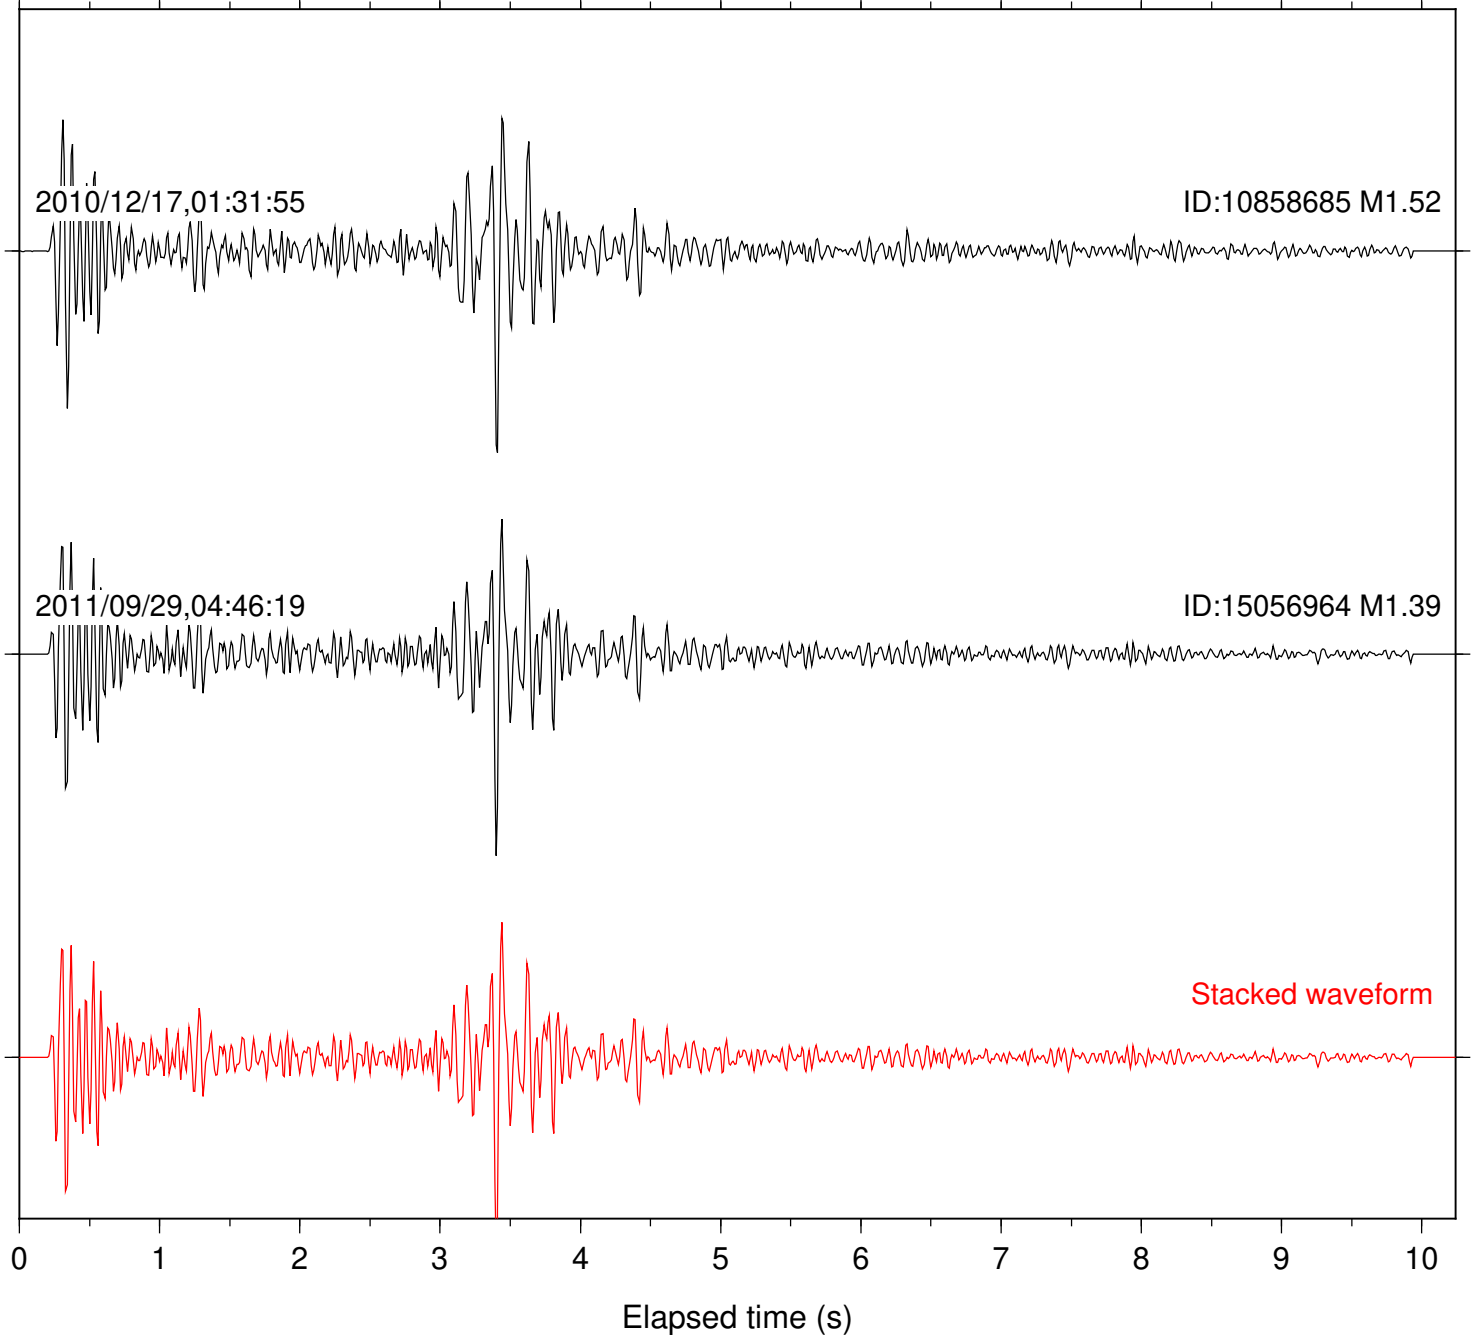

Station: B082 Com: EHZ

Focal depth: 8.32 km

2010/12/17,01:31:55

ID:10858685 M1.52

2011/09/29,04:46:19

ID:15056964 M1.39

Stacked waveform

0 1 2 3 4 5 6 7 8 9 10
Elapsed time (s)

Station: B084 Com: EHZ

Focal depth: 8.32 km

Station: B087 Com: EHZ

Focal depth: 8.32 km

Station: B088 Com: EHZ

Focal depth: 8.32 km

Station: B946 Com: EHZ

Focal depth: 8.32 km

Station: BAC Com: EHZ

Focal depth: 8.32 km

Station: DGR Com: HHZ

Focal depth: 8.32 km

2010/12/17,01:31:55

ID:10858685 M1.52

2011/09/29,04:46:19

ID:15056964 M1.39

Stacked waveform

0 1 2 3 4 5 6 7 8 9 10

Elapsed time (s)

Station: PFO Com: HHZ

Focal depth: 8.32 km

Station: SND Com: HHZ

Focal depth: 8.32 km

2010/12/17,01:31:55