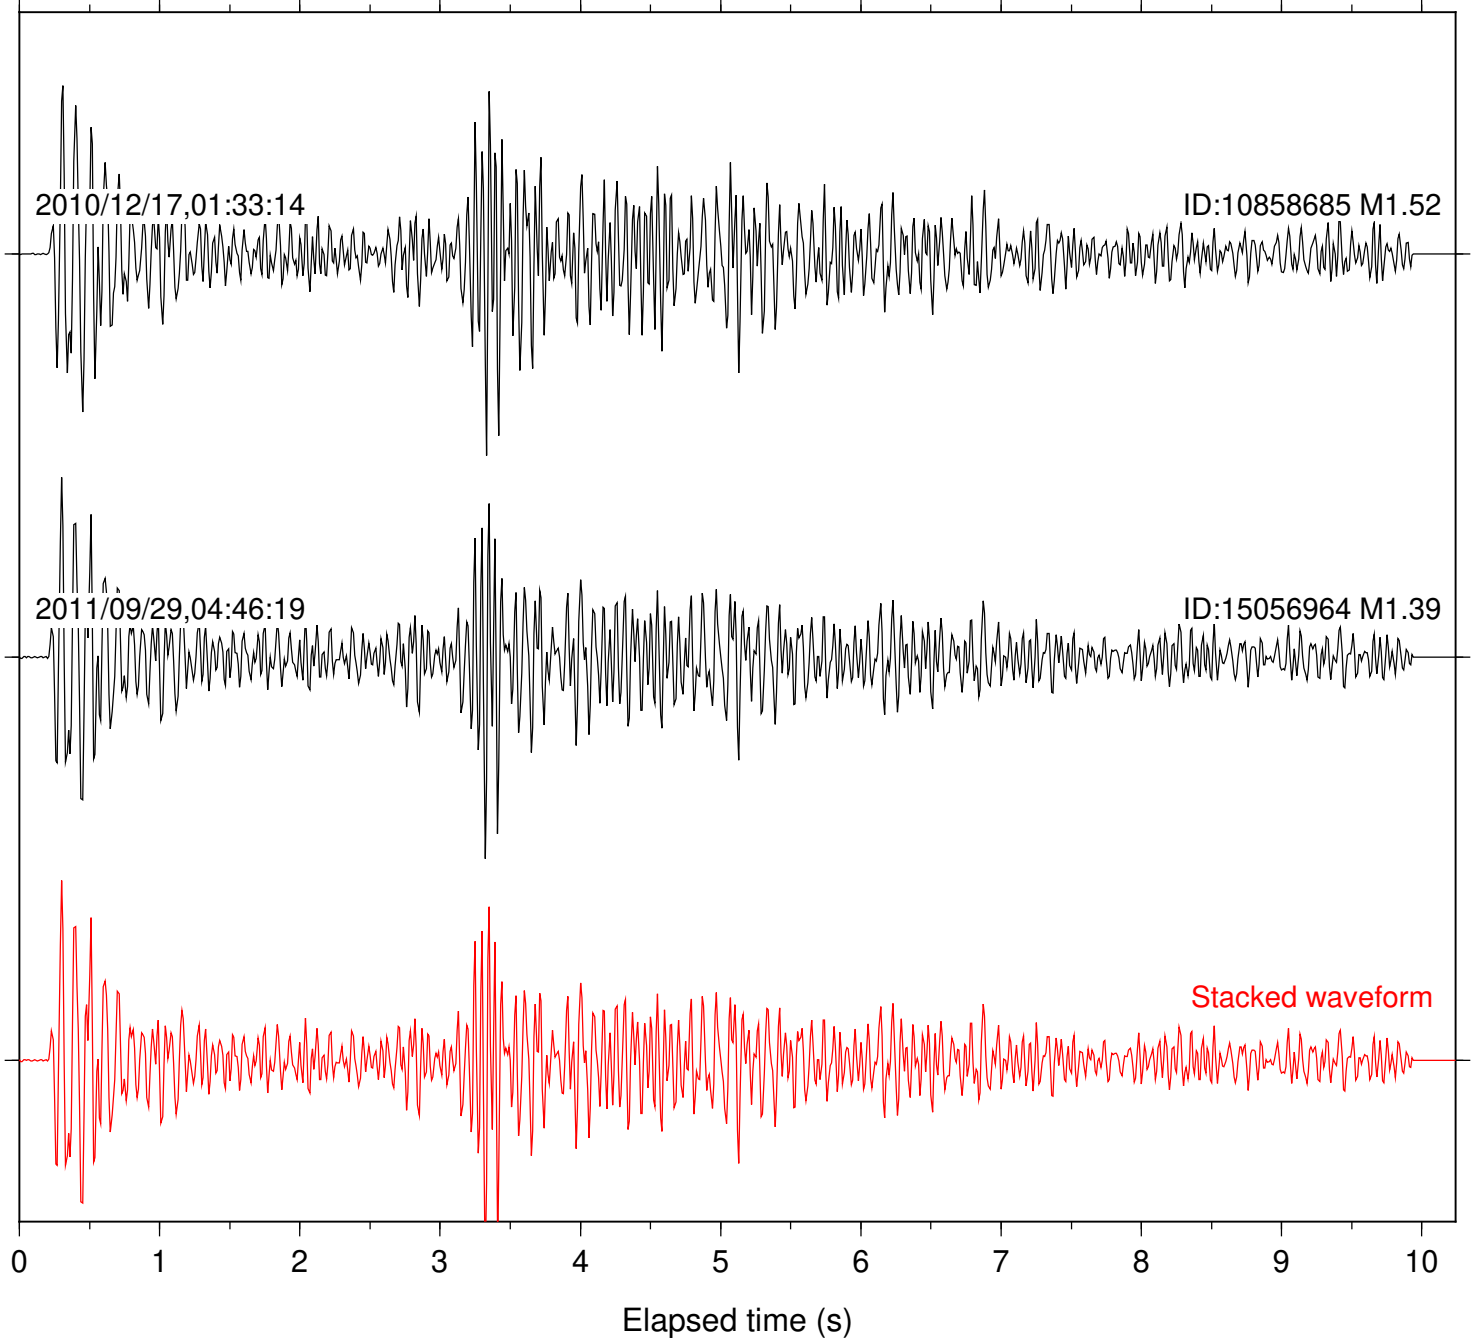

Station: B082 Com: EHZ

Focal depth: 8.32 km

2010/12/17,01:31:55

ID:10858685 M1.52

2011/09/29,04:46:19

ID:15056964 M1.39

Stacked waveform

0 1 2 3 4 5 6 7 8 9 10
Elapsed time (s)

Station: B084 Com: EHZ

Focal depth: 8.32 km

Station: B087 Com: EHZ

Focal depth: 8.32 km

Station: B088 Com: EHZ

Focal depth: 8.32 km

Station: B946 Com: EHZ

Focal depth: 8.32 km

Station: BAC Com: EHZ

Focal depth: 8.32 km

Station: DGR Com: HHZ

Focal depth: 8.32 km

2010/12/17,01:31:55

ID:10858685 M1.52

2011/09/29,04:46:19

ID:15056964 M1.39

Stacked waveform

0 1 2 3 4 5 6 7 8 9 10

Elapsed time (s)

Station: PFO Com: HHZ

Focal depth: 8.32 km

Station: SND Com: HHZ

Focal depth: 8.32 km

2010/12/17,01:31:55