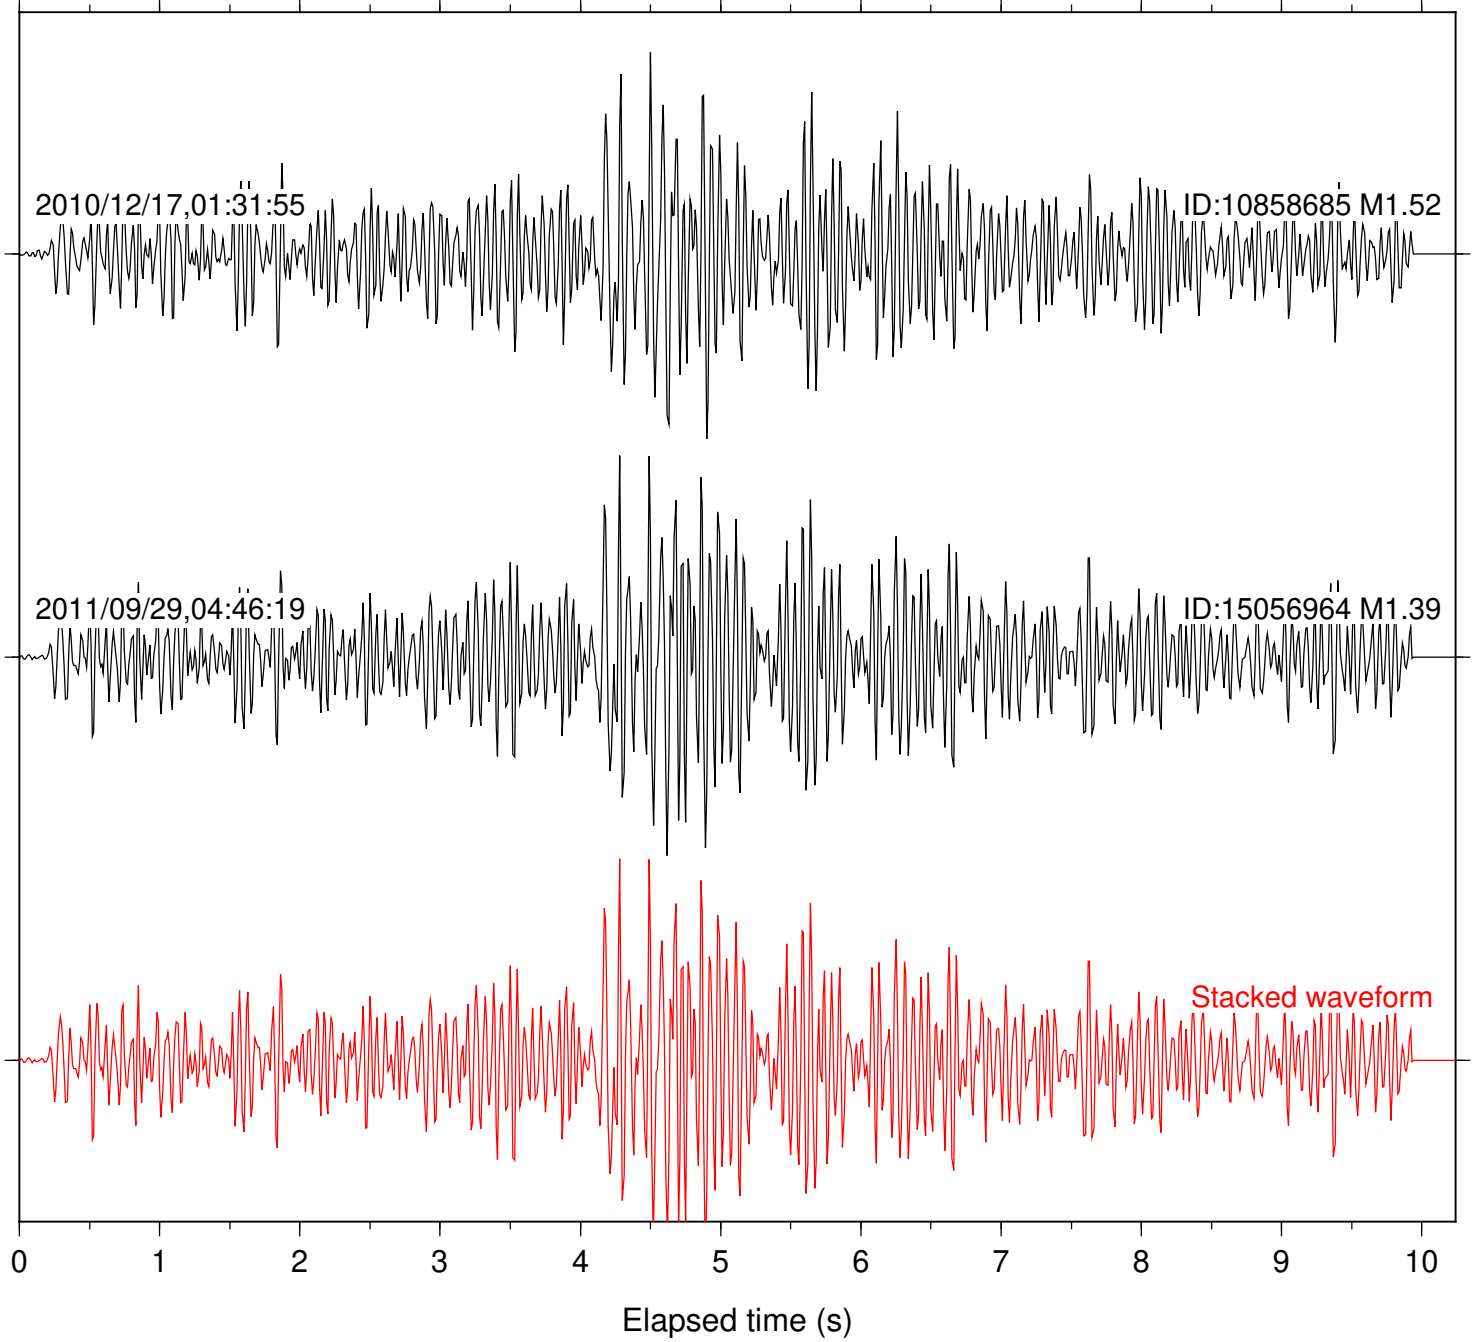

Station: B084 Com: EHZ

Focal depth: 8.32 km

Station: B087 Com: EHZ

Focal depth: 8.32 km

Station: B088 Com: EHZ

Focal depth: 8.32 km

Station: B946 Com: EHZ

Focal depth: 8.32 km

Station: BAC Com: EHZ

Focal depth: 8.32 km

Station: DGR Com: HHZ

Focal depth: 8.32 km

2010/12/17,01:31:55

ID:10858685 M1.52

2011/09/29,04:46:19

ID:15056964 M1.39

Stacked waveform

0 1 2 3 4 5 6 7 8 9 10

Elapsed time (s)

Station: PFO Com: HHZ

Focal depth: 8.32 km

Station: SND Com: HHZ

Focal depth: 8.32 km

2010/12/17,01:31:55

ID:10858685 M1.52

2011/09/29,04:46:19

ID:15056964 M1.39

Stacked waveform

0 1 2 3 4 5 6 7 8 9 10
Elapsed time (s)