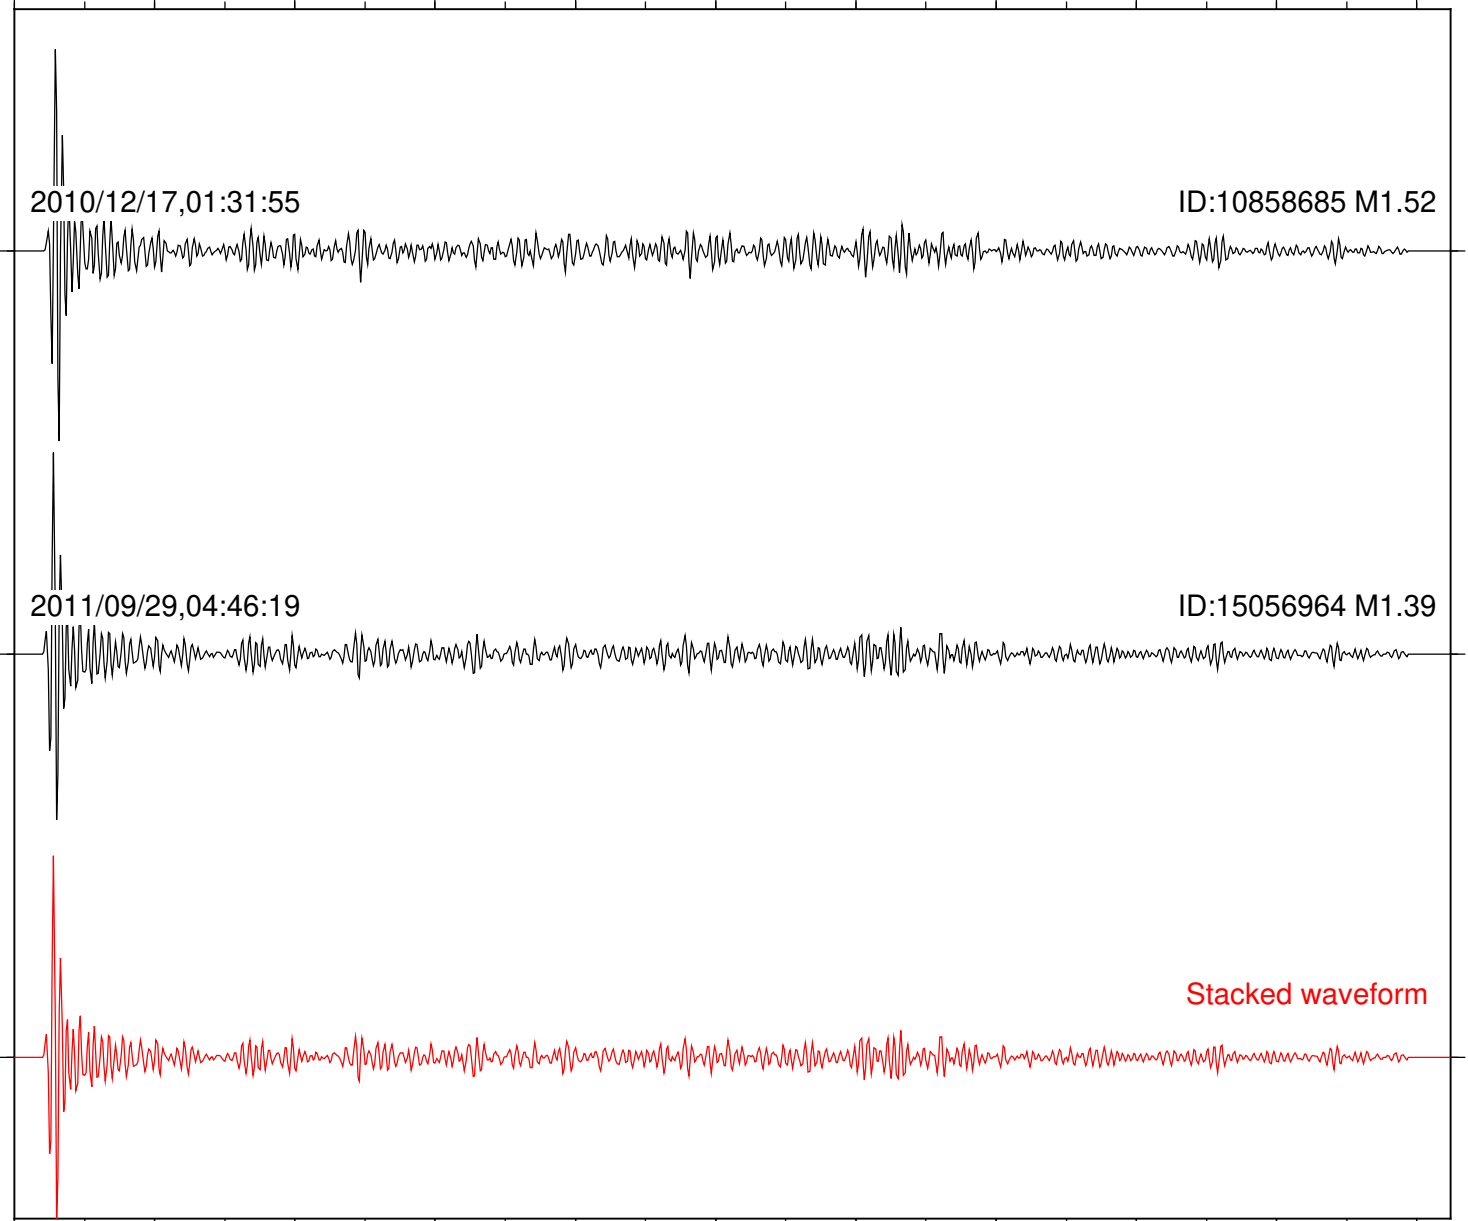

Station: B082 Com: EHZ

Focal depth: 8.32 km

2010/12/17,01:31:55

ID:10858685 M1.52

2011/09/29,04:46:19

ID:15056964 M1.39

Stacked waveform

0 1 2 3 4 5 6 7 8 9 10
Elapsed time (s)

Station: B084 Com: EHZ

Focal depth: 8.32 km

Station: B087 Com: EHZ

Focal depth: 8.32 km

Station: B088 Com: EHZ

Focal depth: 8.32 km

Station: B946 Com: EHZ

Focal depth: 8.32 km

Station: BAC Com: EHZ

Focal depth: 8.32 km

Station: DGR Com: HHZ

Focal depth: 8.32 km

2010/12/17,01:31:55

ID:10858685 M1.52

2011/09/29,04:46:19

ID:15056964 M1.39

Stacked waveform

0 1 2 3 4 5 6 7 8 9 10

Elapsed time (s)

Station: PFO Com: HHZ

Focal depth: 8.32 km

Station: SND Com: HHZ

Focal depth: 8.32 km

2010/12/17,01:31:55