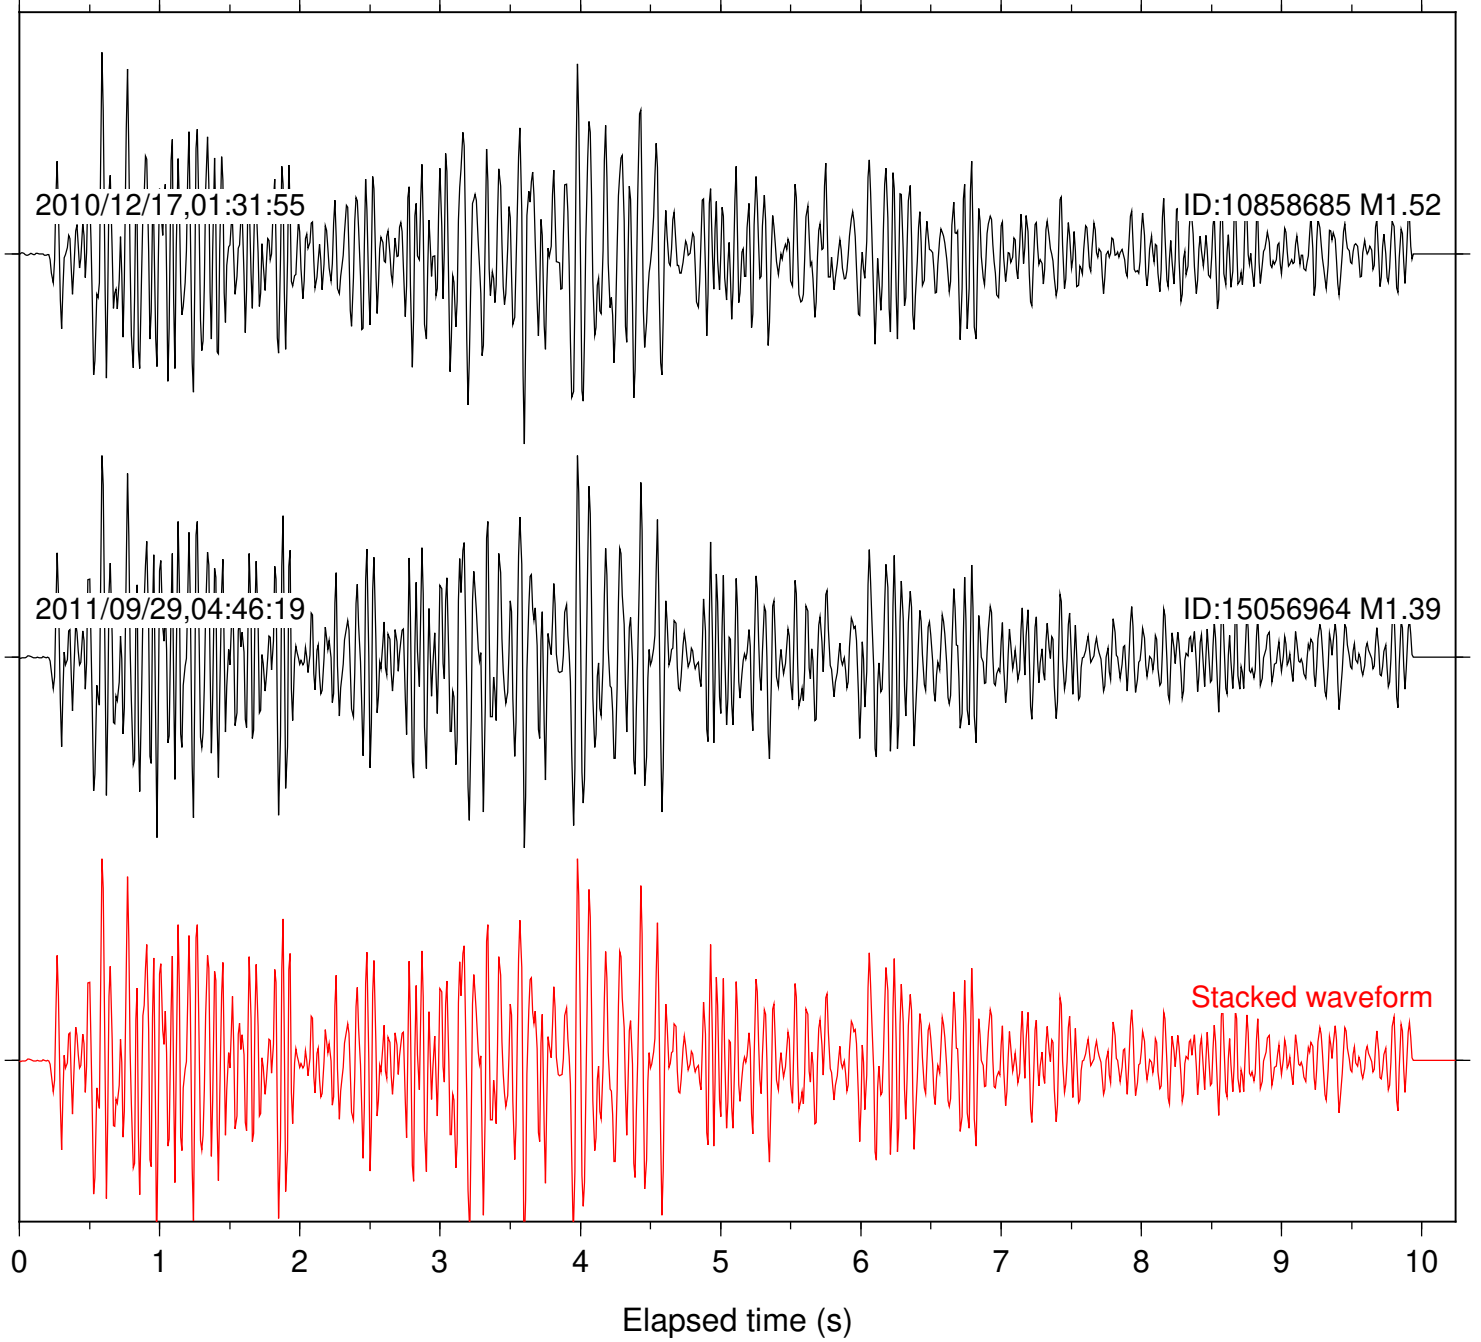

Station: B082 Com: EHZ

Focal depth: 8.32 km

2010/12/17,01:31:55

ID:10858685 M1.52

2011/09/29,04:46:19

ID:15056964 M1.39

Stacked waveform

0 1 2 3 4 5 6 7 8 9 10
Elapsed time (s)

Station: B084 Com: EHZ

Focal depth: 8.32 km

Station: B087 Com: EHZ

Focal depth: 8.32 km

Station: B088 Com: EHZ

Focal depth: 8.32 km

Station: B946 Com: EHZ

Focal depth: 8.32 km

Station: BAC Com: EHZ

Focal depth: 8.32 km

Station: DGR Com: HHZ

Focal depth: 8.32 km

2010/12/17,01:31:55

ID:10858685 M1.52

2011/09/29,04:46:19

ID:15056964 M1.39

Stacked waveform

0 1 2 3 4 5 6 7 8 9 10

Elapsed time (s)

Station: PFO Com: HHZ

Focal depth: 8.32 km

Station: SND Com: HHZ

Focal depth: 8.32 km

2010/12/17,01:31:55