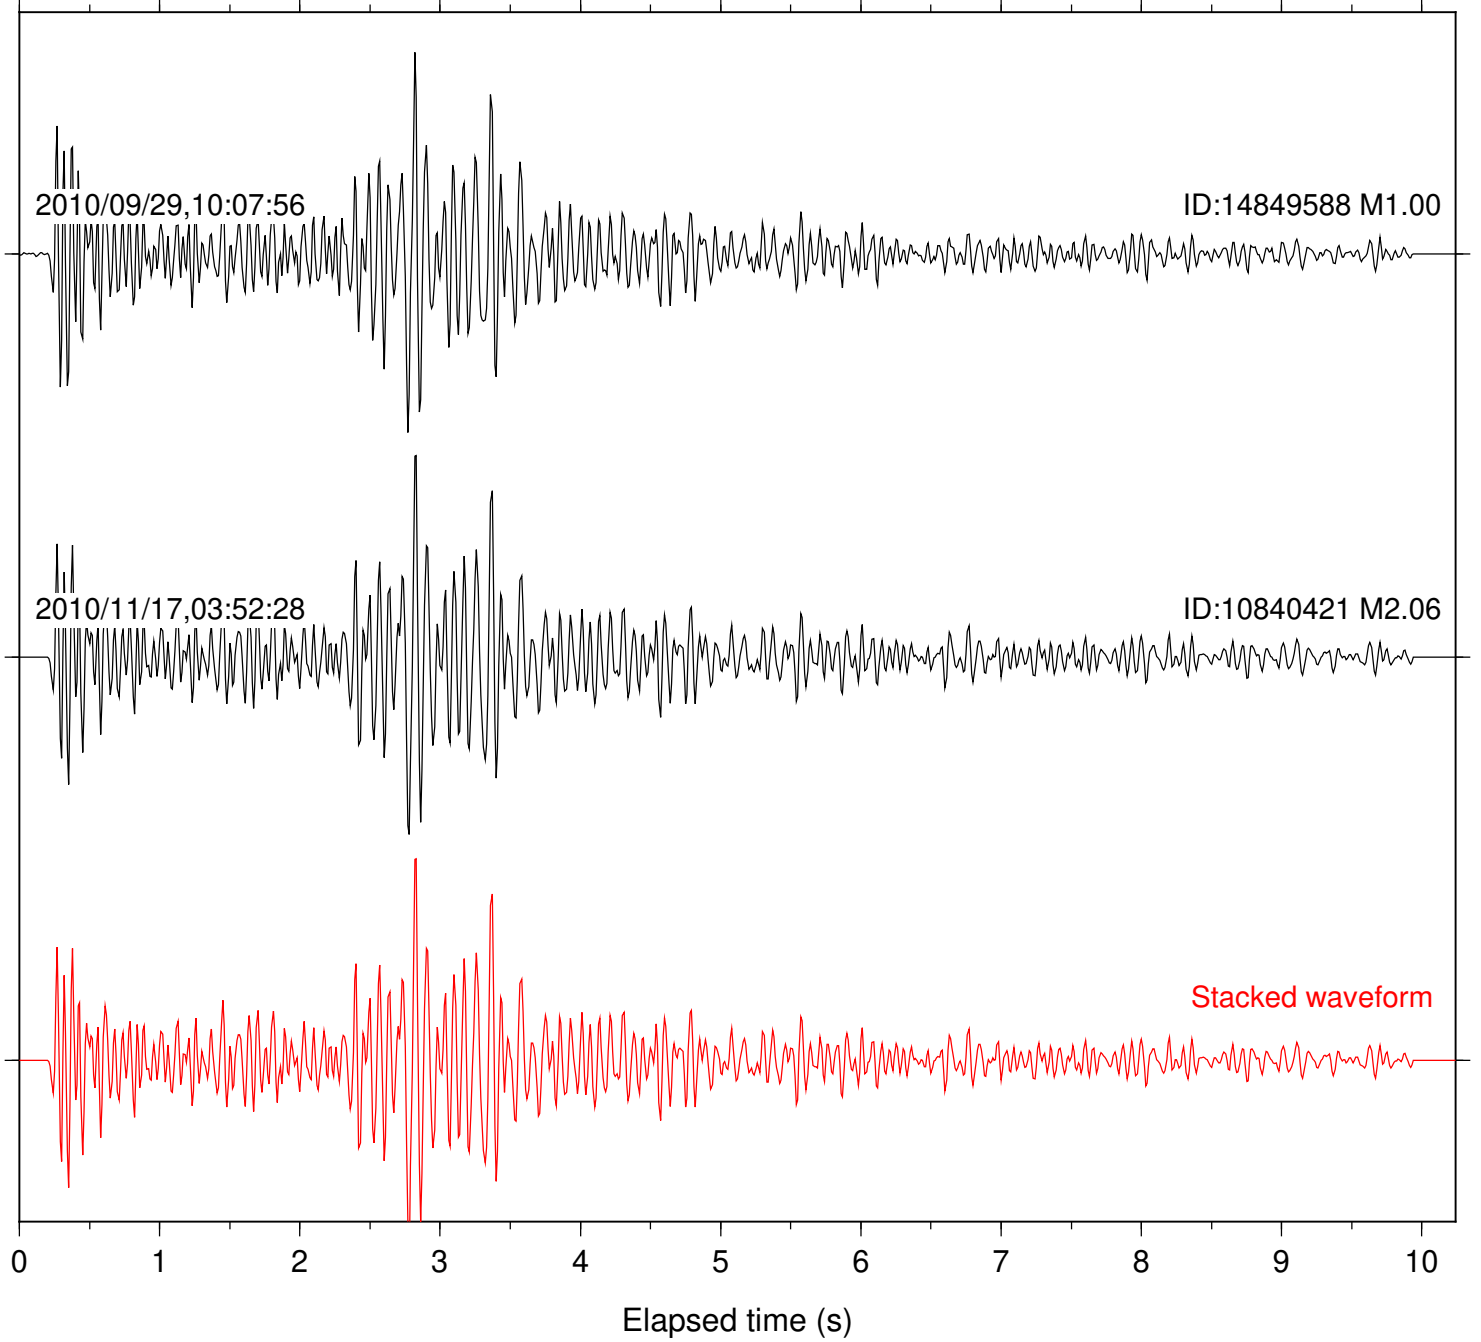

Station: B081 Com: EHZ

Focal depth: 7.06 km

Station: B088 Com: EHZ

Focal depth: 7.24 km

Station: B093 Com: EHZ

Focal depth: 7.06 km

Station: TOR Com: HHZ

Focal depth: 7.06 km