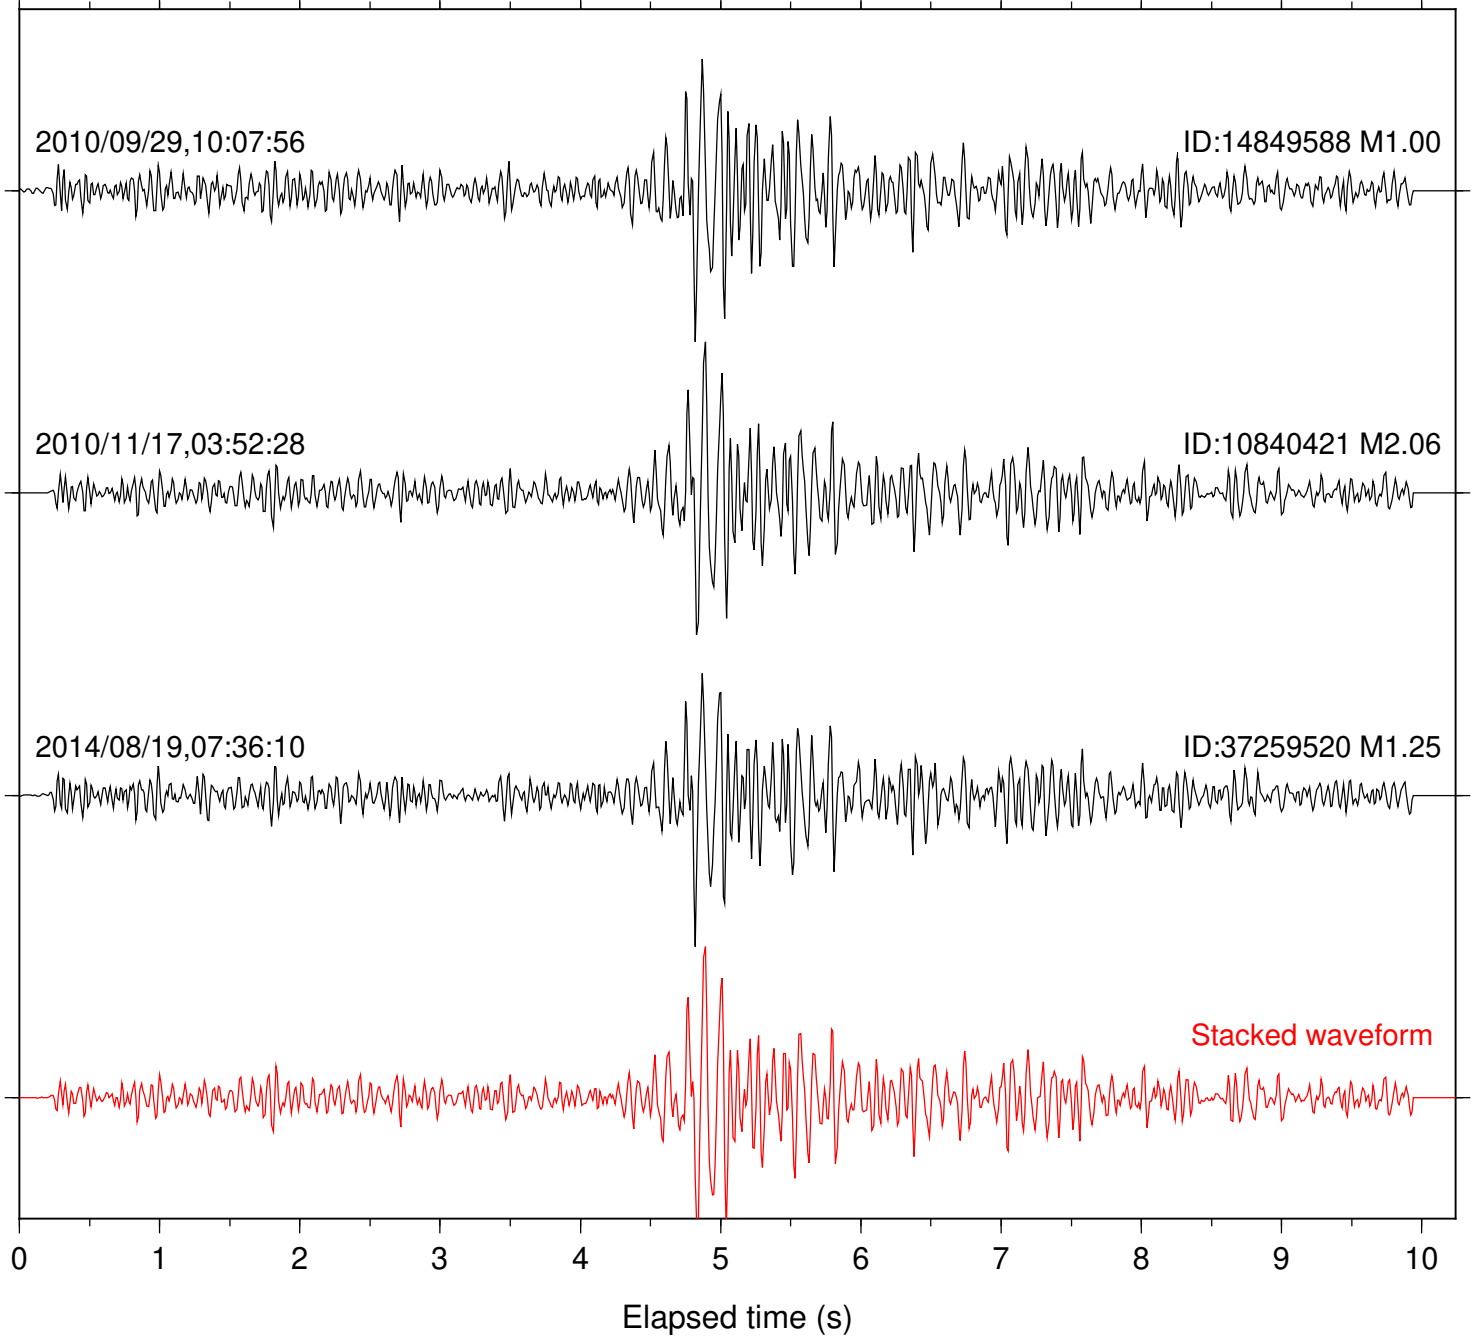

Station: B081 Com: EHZ

Focal depth: 7.06 km

Station: B088 Com: EHZ

Focal depth: 7.24 km

Station: B093 Com: EHZ

Focal depth: 7.06 km

Station: TOR Com: HHZ

Focal depth: 7.06 km