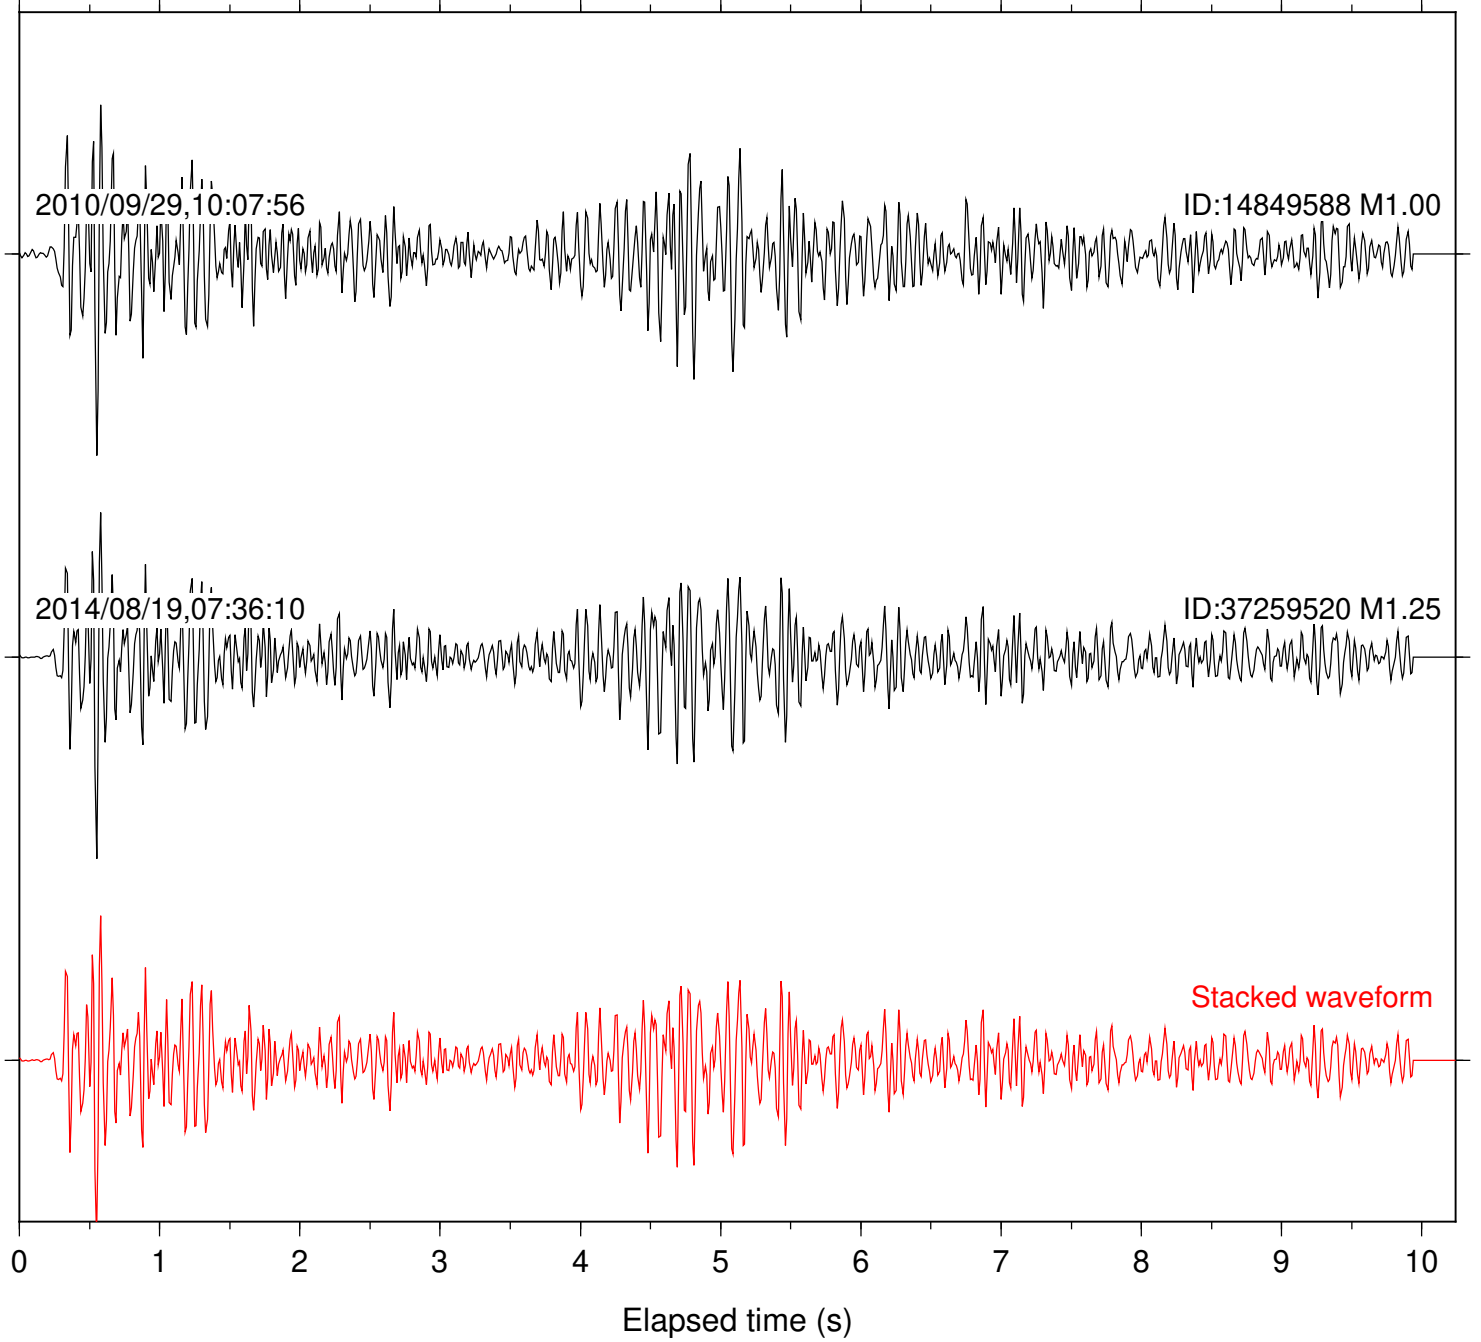

Station: B081 Com: EHZ

Focal depth: 7.06 km

Station: B088 Com: EHZ

Focal depth: 7.24 km

Station: B093 Com: EHZ

Focal depth: 7.06 km

Station: TOR Com: HHZ

Focal depth: 7.06 km