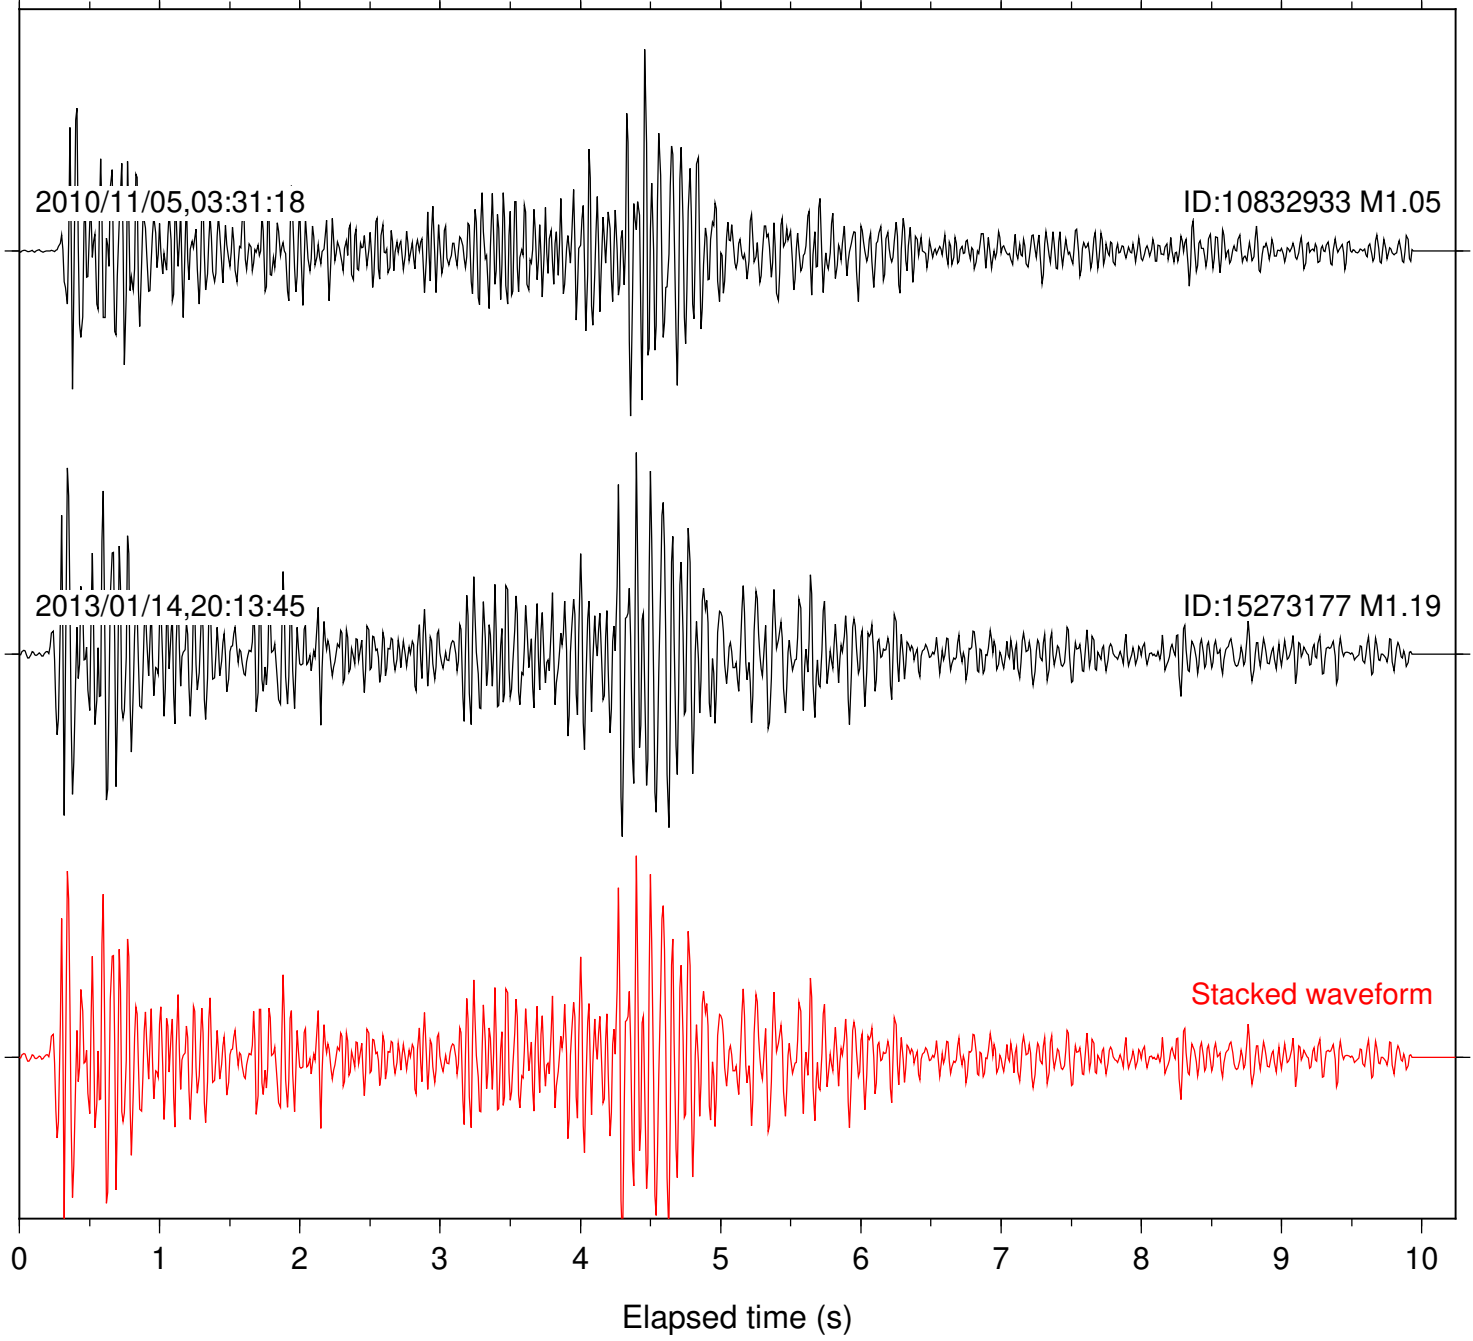

Station: B087 Com: EHZ

Focal depth: 17.67 km

Station: B088 Com: EHZ

Focal depth: 17.67 km

Station: B946 Com: EHZ

Focal depth: 17.67 km

Station: FRD Com: HHZ

Focal depth: 17.67 km

Station: KNW Com: HHZ

Focal depth: 17.67 km

2010/11/05,03:31:18

ID:10832933 M1.05

2013/01/14,20:13:45

ID:15273177 M1.19

Stacked waveform