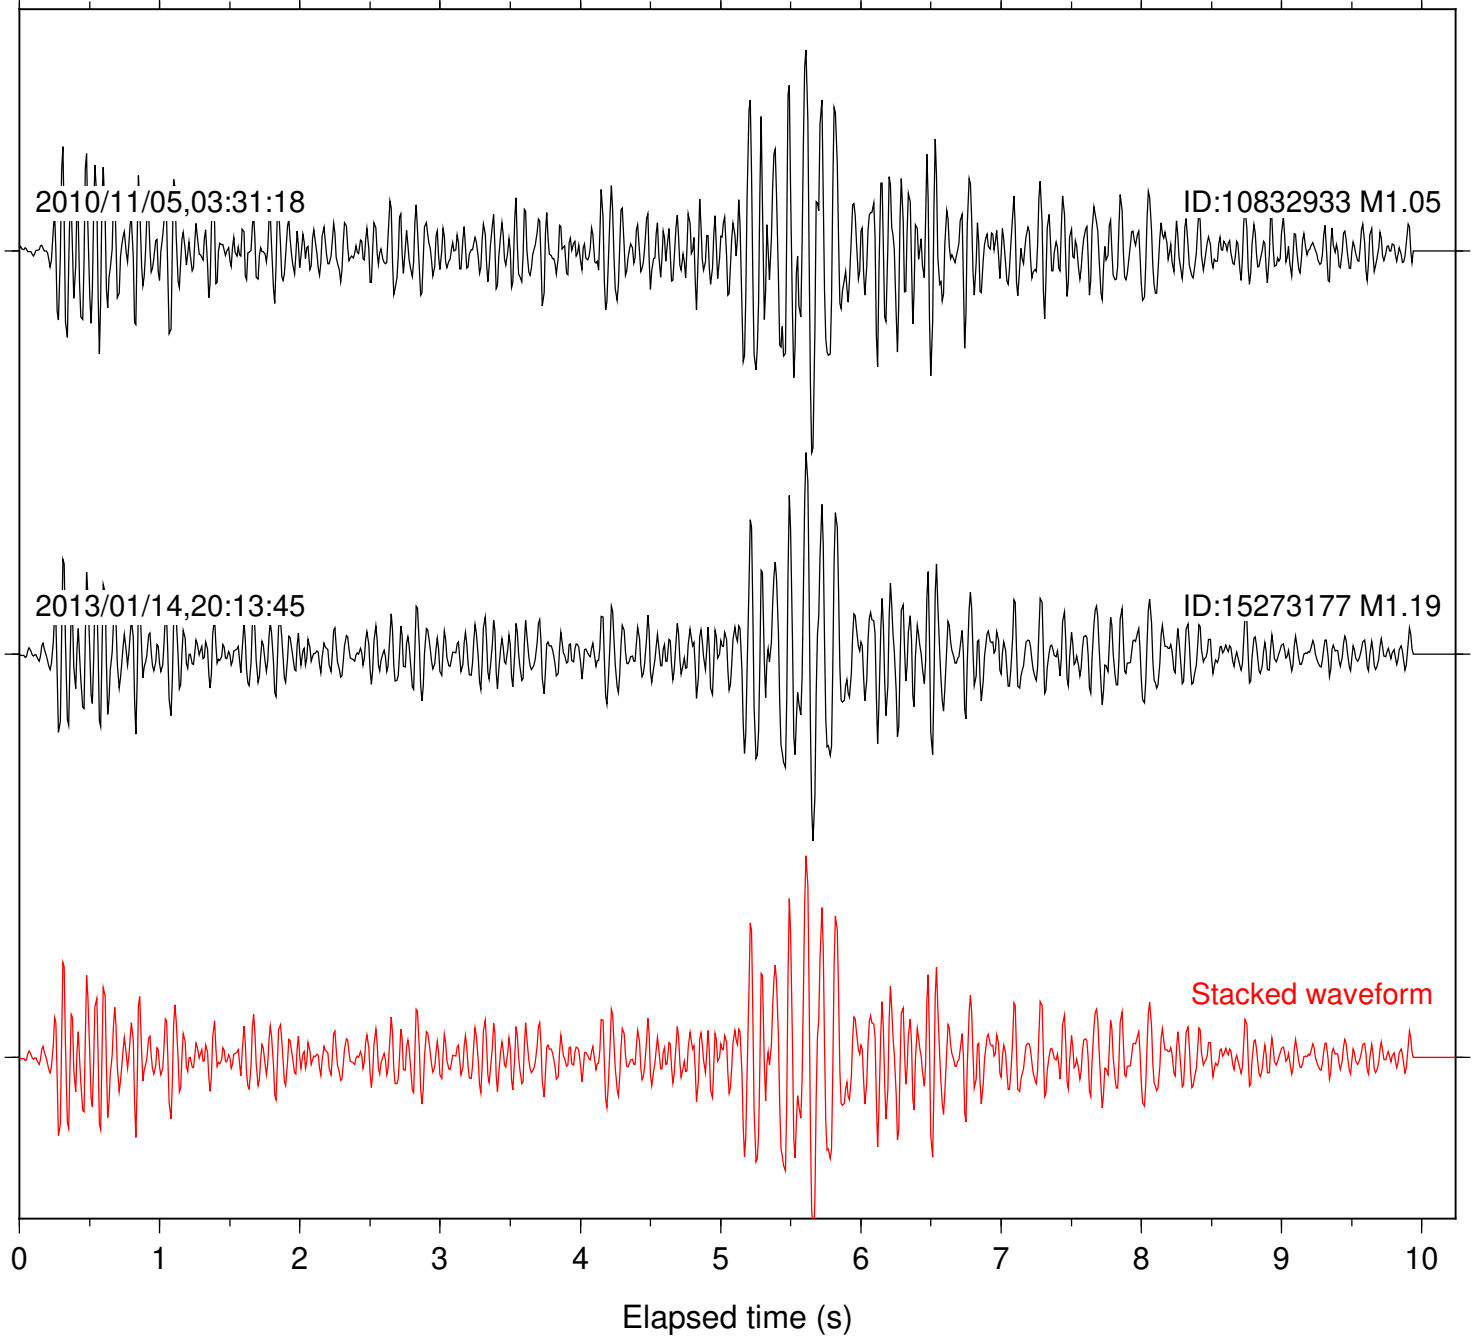

Station: B087 Com: EHZ

Focal depth: 17.67 km

Station: B088 Com: EHZ

Focal depth: 17.67 km

Station: B946 Com: EHZ

Focal depth: 17.67 km

Station: FRD Com: HHZ

Focal depth: 17.67 km

Station: KNW Com: HHZ

Focal depth: 17.67 km

2010/11/05,03:31:18

ID:10832933 M1.05

2013/01/14,20:13:45

ID:15273177 M1.19

Stacked waveform