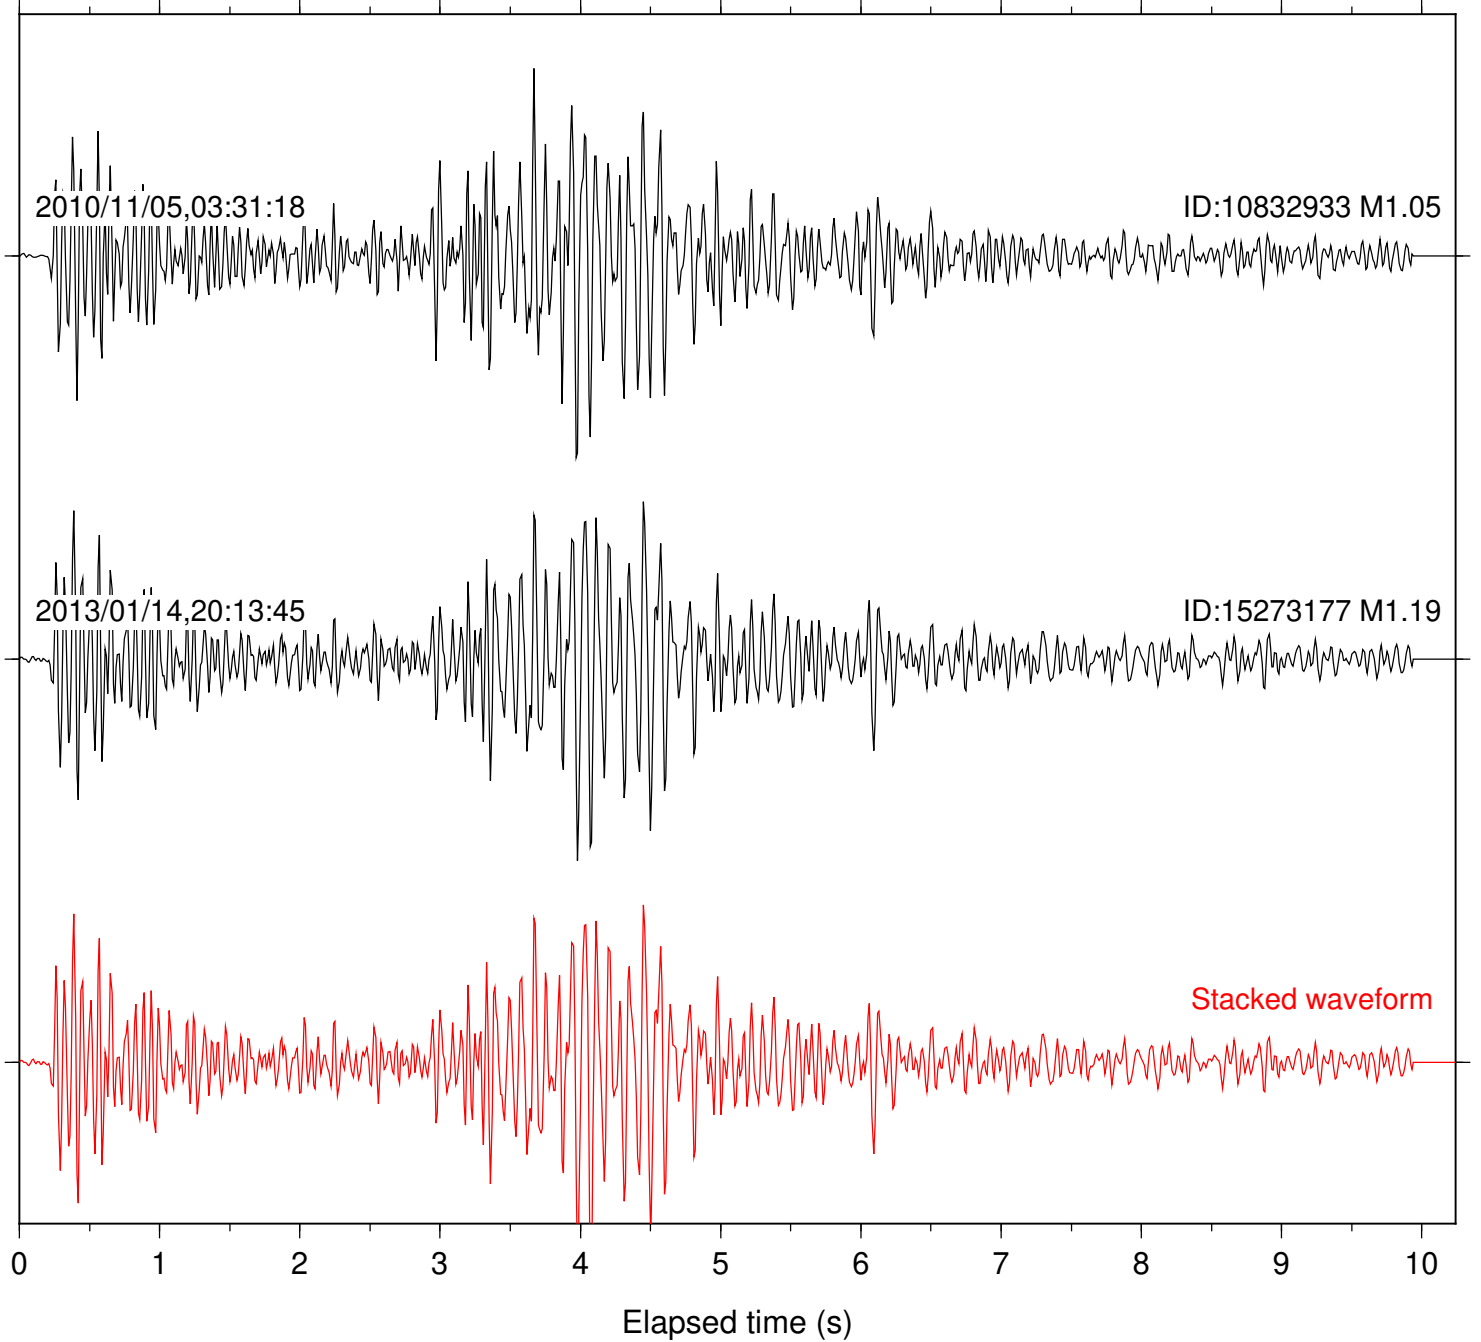

Station: B087 Com: EHZ

Focal depth: 17.67 km

Station: B088 Com: EHZ

Focal depth: 17.67 km

Station: B946 Com: EHZ

Focal depth: 17.67 km

Station: FRD Com: HHZ

Focal depth: 17.67 km

Station: KNW Com: HHZ

Focal depth: 17.67 km

2010/11/05,03:31:18

ID:10832933 M1.05

2013/01/14,20:13:45

ID:15273177 M1.19

Stacked waveform