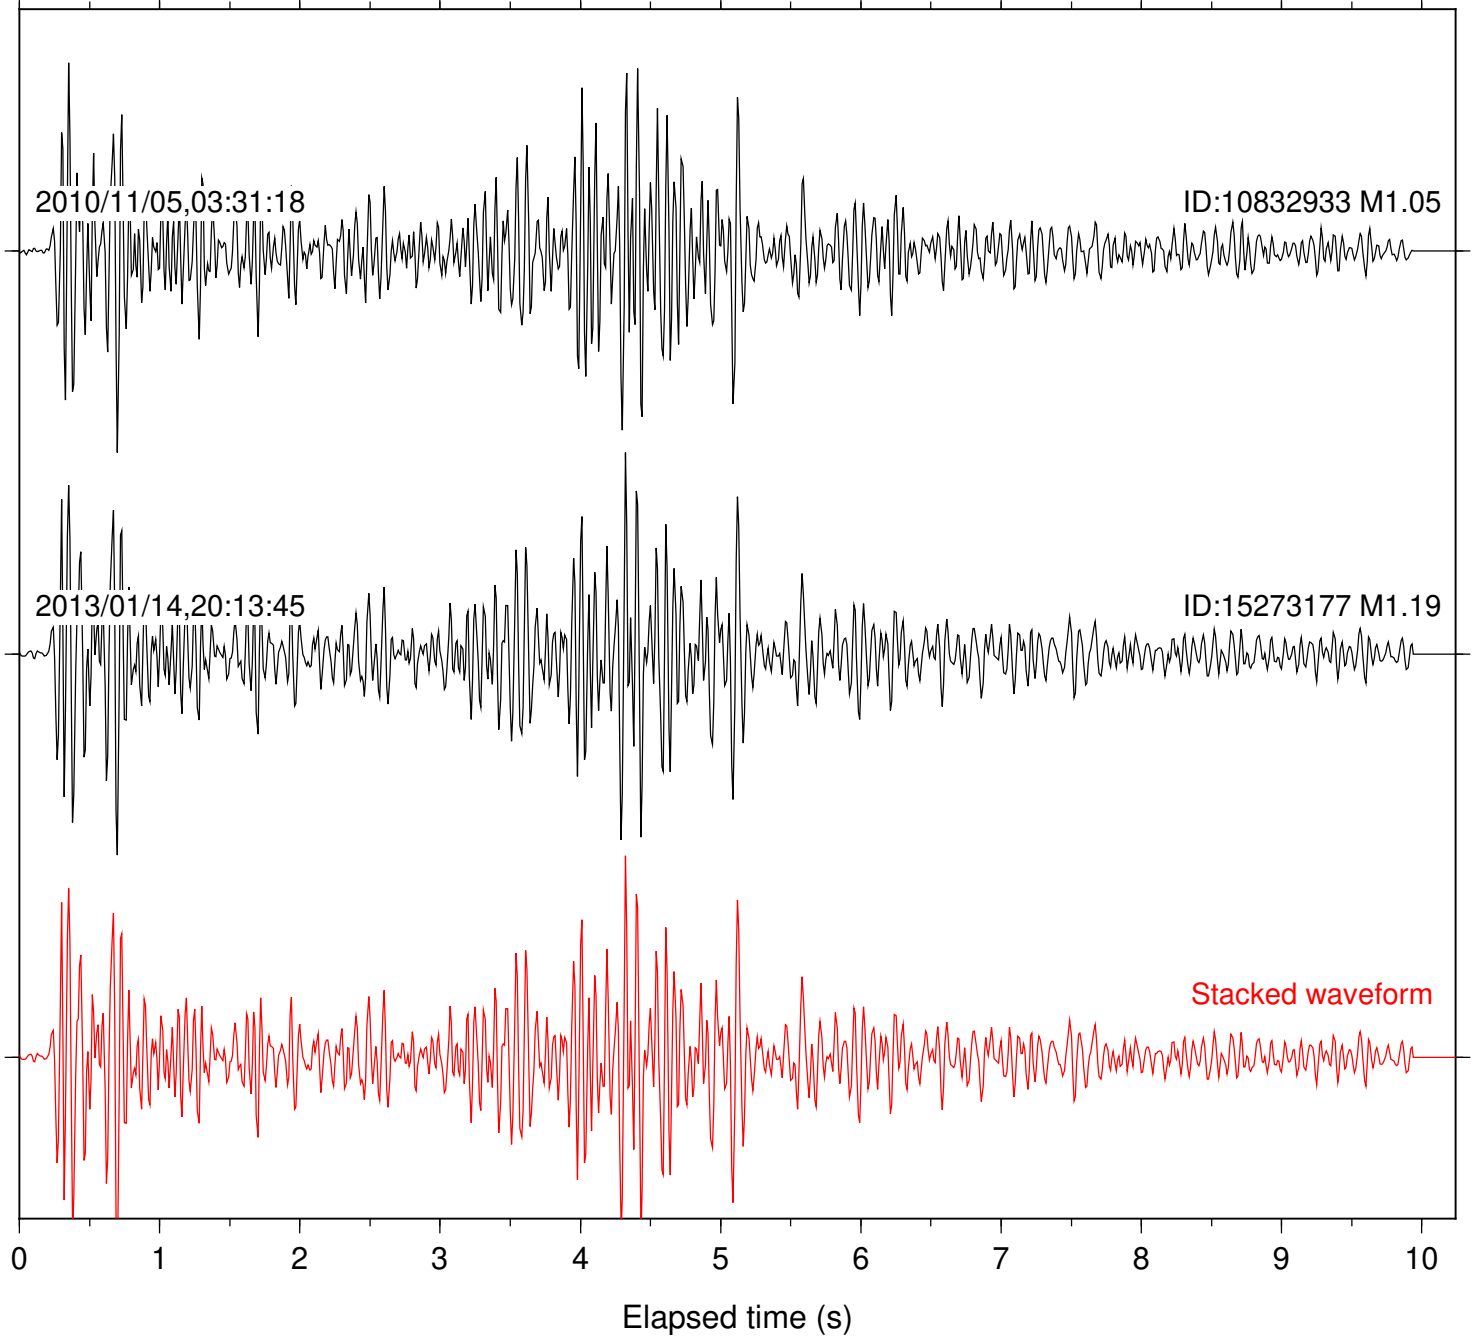

Station: B087 Com: EHZ

Focal depth: 17.67 km

Station: B088 Com: EHZ

Focal depth: 17.67 km

Station: B946 Com: EHZ

Focal depth: 17.67 km

Station: FRD Com: HHZ

Focal depth: 17.67 km

Station: KNW Com: HHZ

Focal depth: 17.67 km

2010/11/05,03:31:18

ID:10832933 M1.05

2013/01/14,20:13:45

ID:15273177 M1.19

Stacked waveform