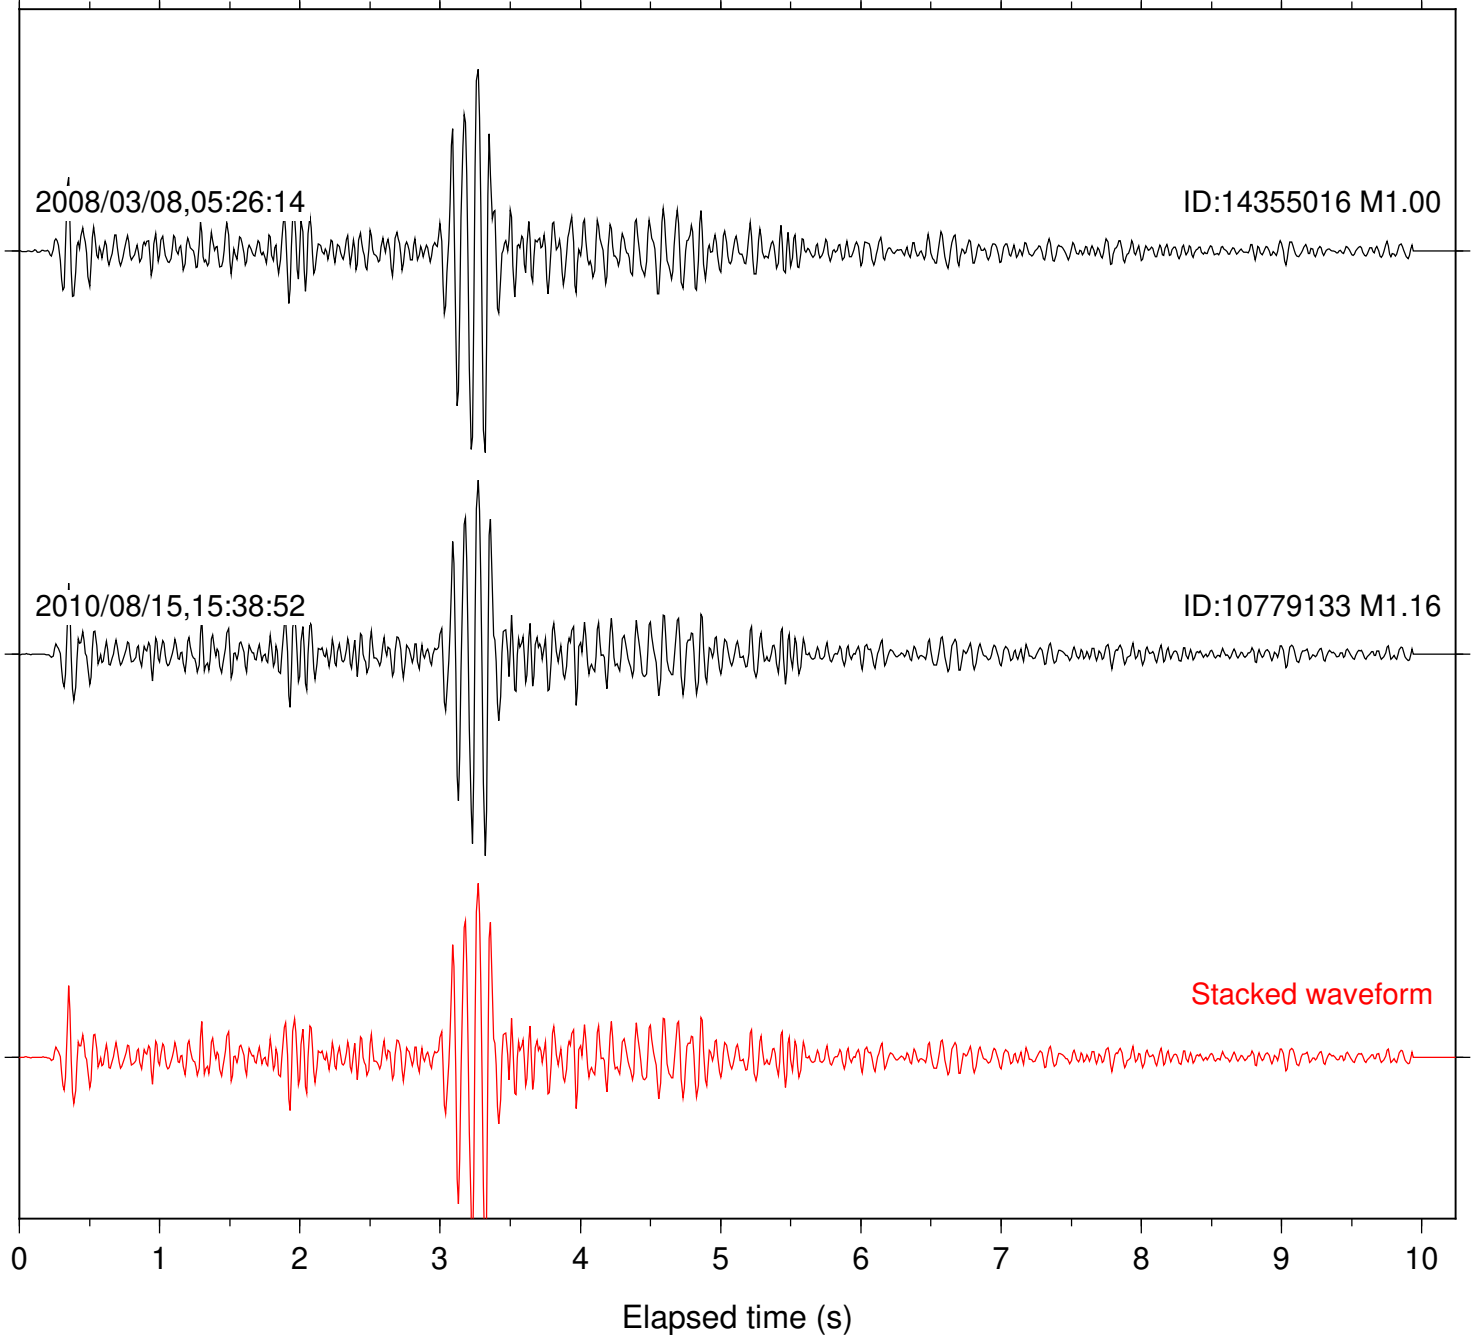

Station: B082 Com: EHZ

Focal depth: 10.33 km

Station: B084 Com: EHZ

Focal depth: 10.33 km

Station: B086 Com: EHZ

Focal depth: 10.33 km

2008/03/08,05:26:14

ID:14355016 M1.00

2010/08/15,15:38:52

ID:10779133 M1.16

Stacked waveform

Station: B087 Com: EHZ

Focal depth: 10.33 km

Station: B088 Com: EHZ

Focal depth: 10.33 km

Station: FRD Com: HHZ

Focal depth: 10.33 km

2008/03/08,05:26:14

ID:14355016 M1.00

2010/08/15,15:38:52

ID:10779133 M1.16

Stacked waveform

0 1 2 3 4 5 6 7 8 9 10
Elapsed time (s)

Station: PFO Com: HHZ

Focal depth: 10.33 km