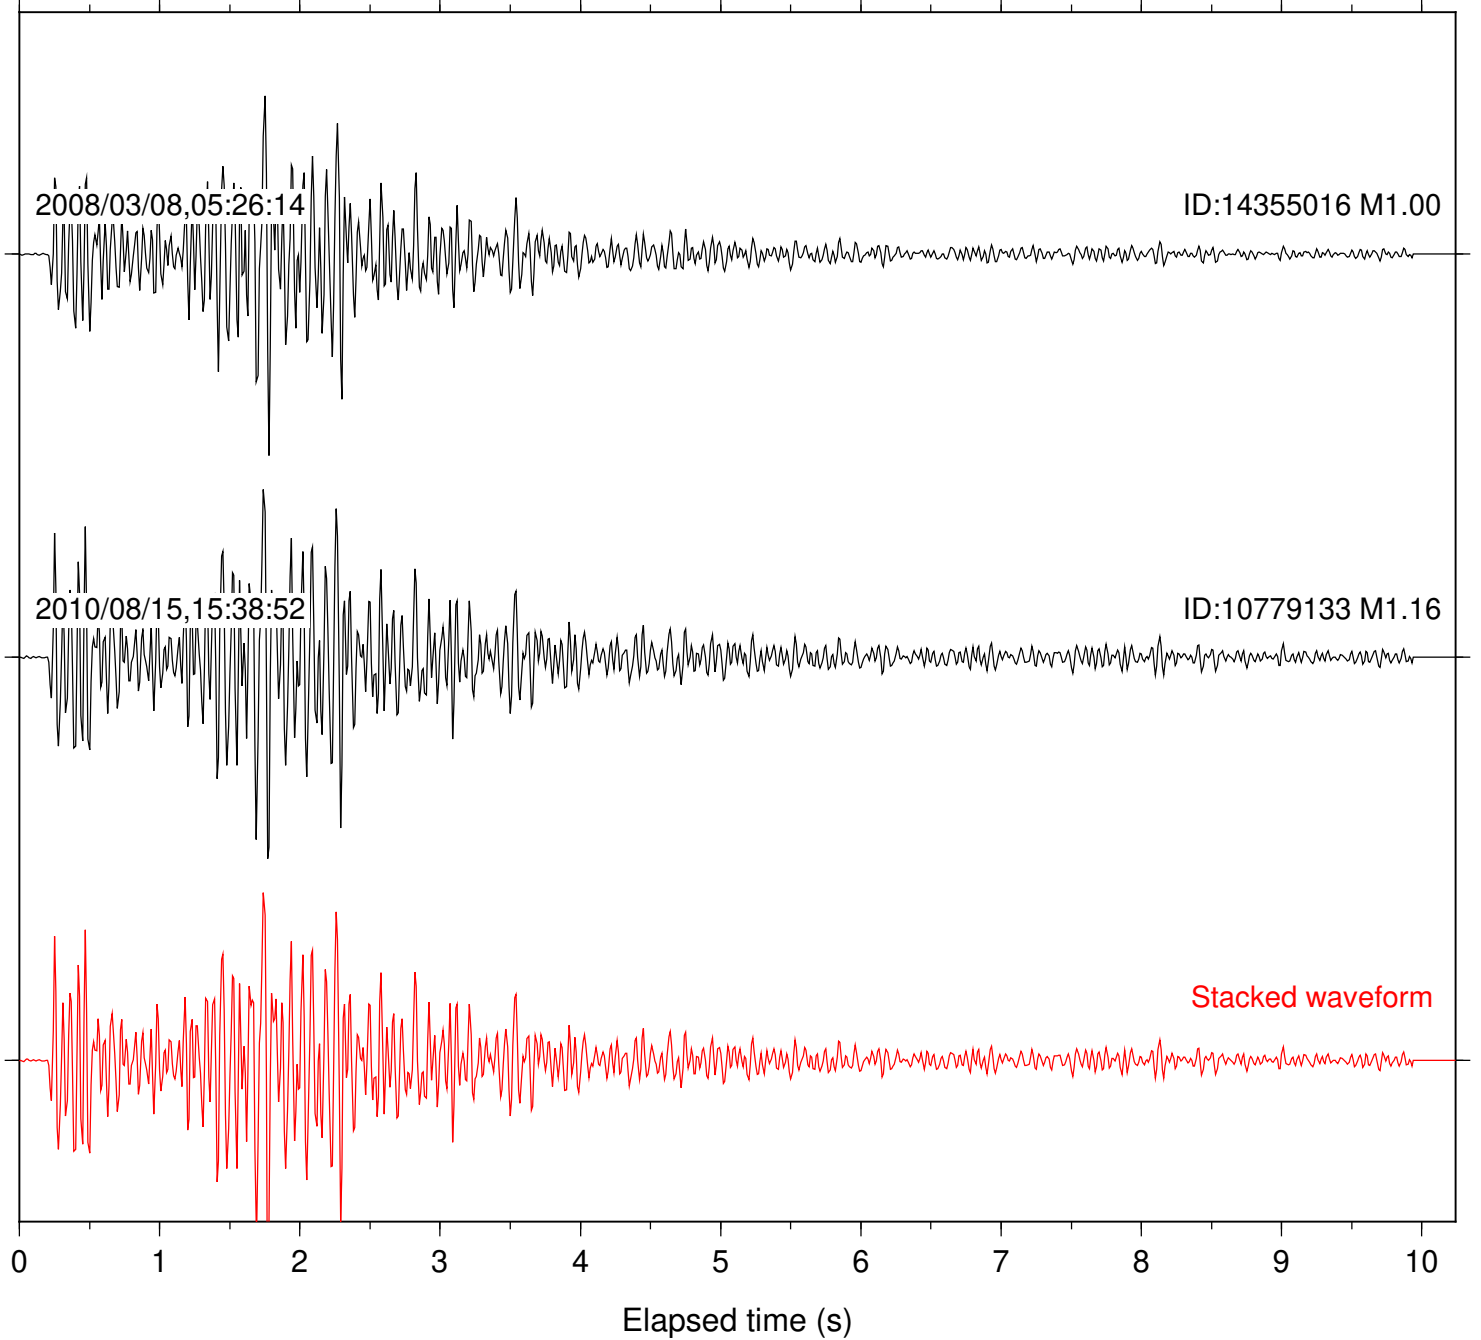

Station: B082 Com: EHZ

Focal depth: 10.33 km

Station: B084 Com: EHZ

Focal depth: 10.33 km

Station: B086 Com: EHZ

Focal depth: 10.33 km

2008/03/08,05:26:14

ID:14355016 M1.00

2010/08/15,15:38:52

ID:10779133 M1.16

Stacked waveform

Station: B087 Com: EHZ

Focal depth: 10.33 km

Station: B088 Com: EHZ

Focal depth: 10.33 km

Station: FRD Com: HHZ

Focal depth: 10.33 km

2008/03/08,05:26:14

ID:14355016 M1.00

2010/08/15,15:38:52

ID:10779133 M1.16

Stacked waveform

0 1 2 3 4 5 6 7 8 9 10
Elapsed time (s)

Station: PFO Com: HHZ

Focal depth: 10.33 km