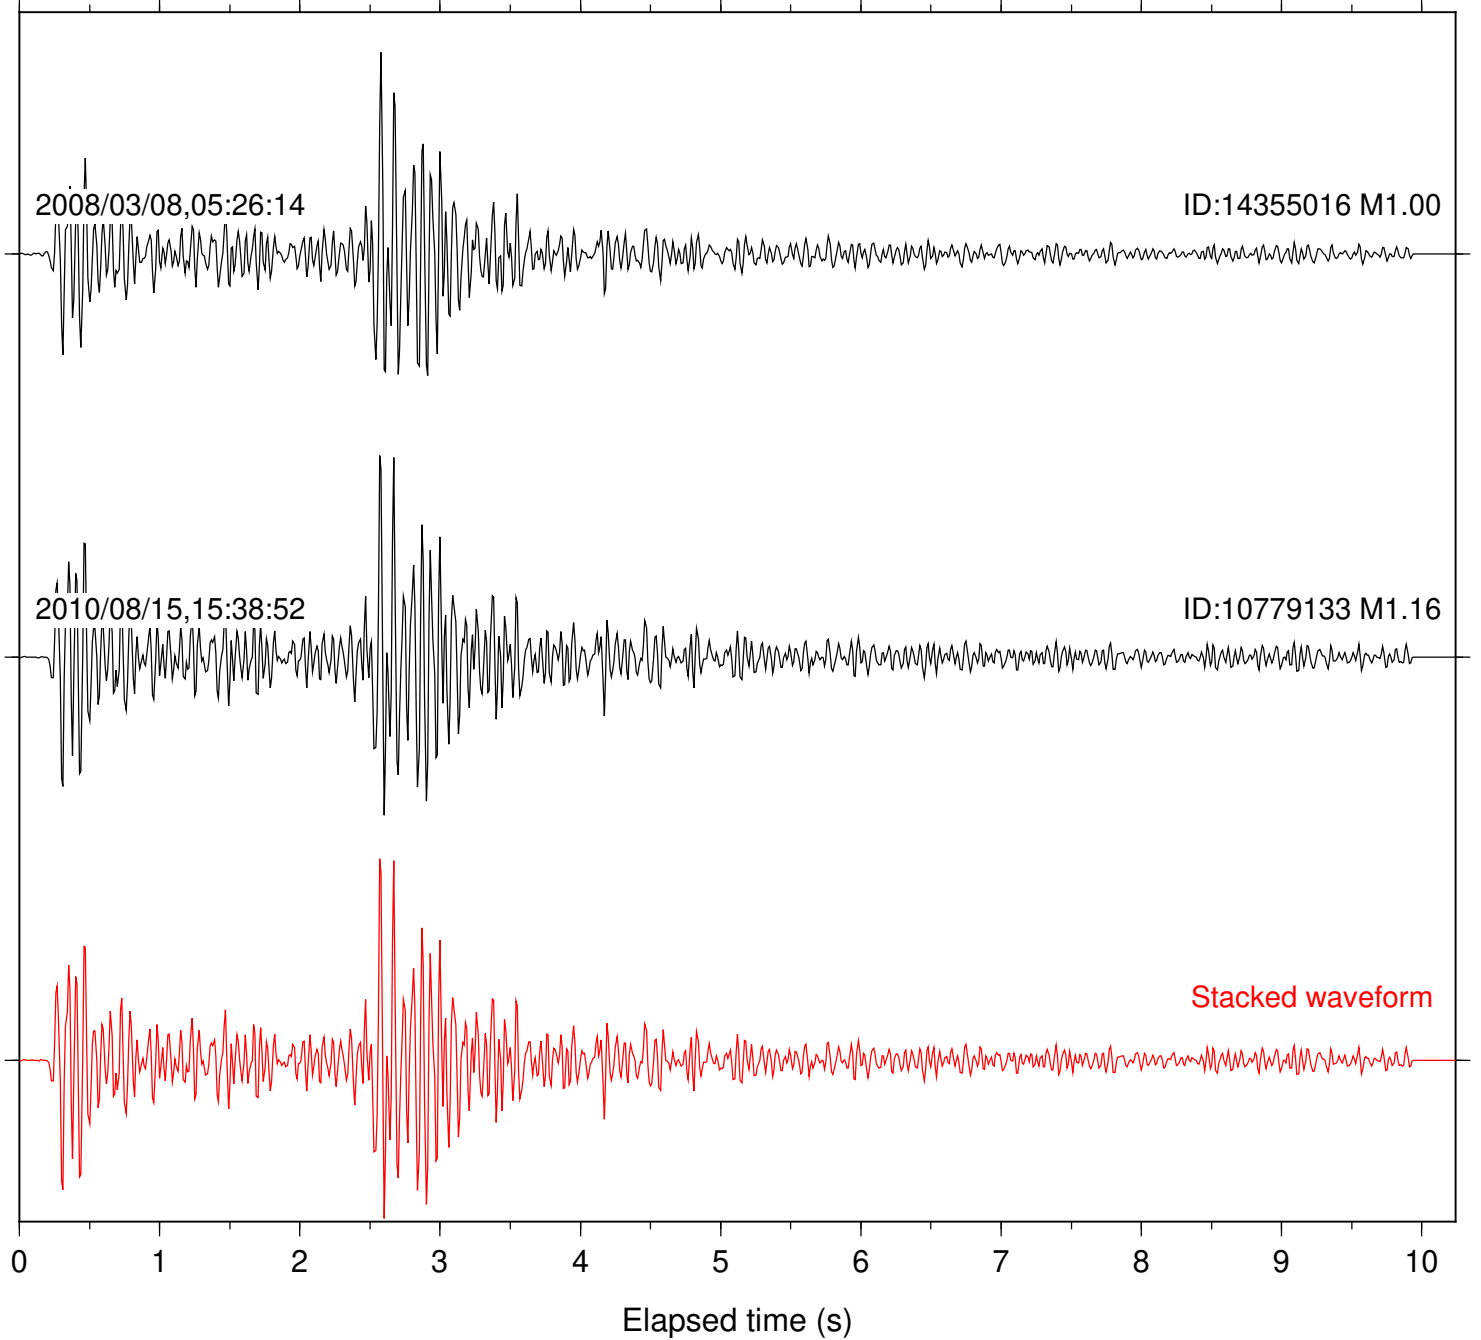

Station: B082 Com: EHZ

Focal depth: 10.33 km

Station: B084 Com: EHZ

Focal depth: 10.33 km

Station: B086 Com: EHZ

Focal depth: 10.33 km

2008/03/08,05:26:14

ID:14355016 M1.00

2010/08/15,15:38:52

ID:10779133 M1.16

Stacked waveform

Station: B087 Com: EHZ

Focal depth: 10.33 km

Station: B088 Com: EHZ

Focal depth: 10.33 km

Station: FRD Com: HHZ

Focal depth: 10.33 km

2008/03/08,05:26:14

ID:14355016 M1.00

2010/08/15,15:38:52

ID:10779133 M1.16

Stacked waveform

0 1 2 3 4 5 6 7 8 9 10
Elapsed time (s)

Station: PFO Com: HHZ

Focal depth: 10.33 km