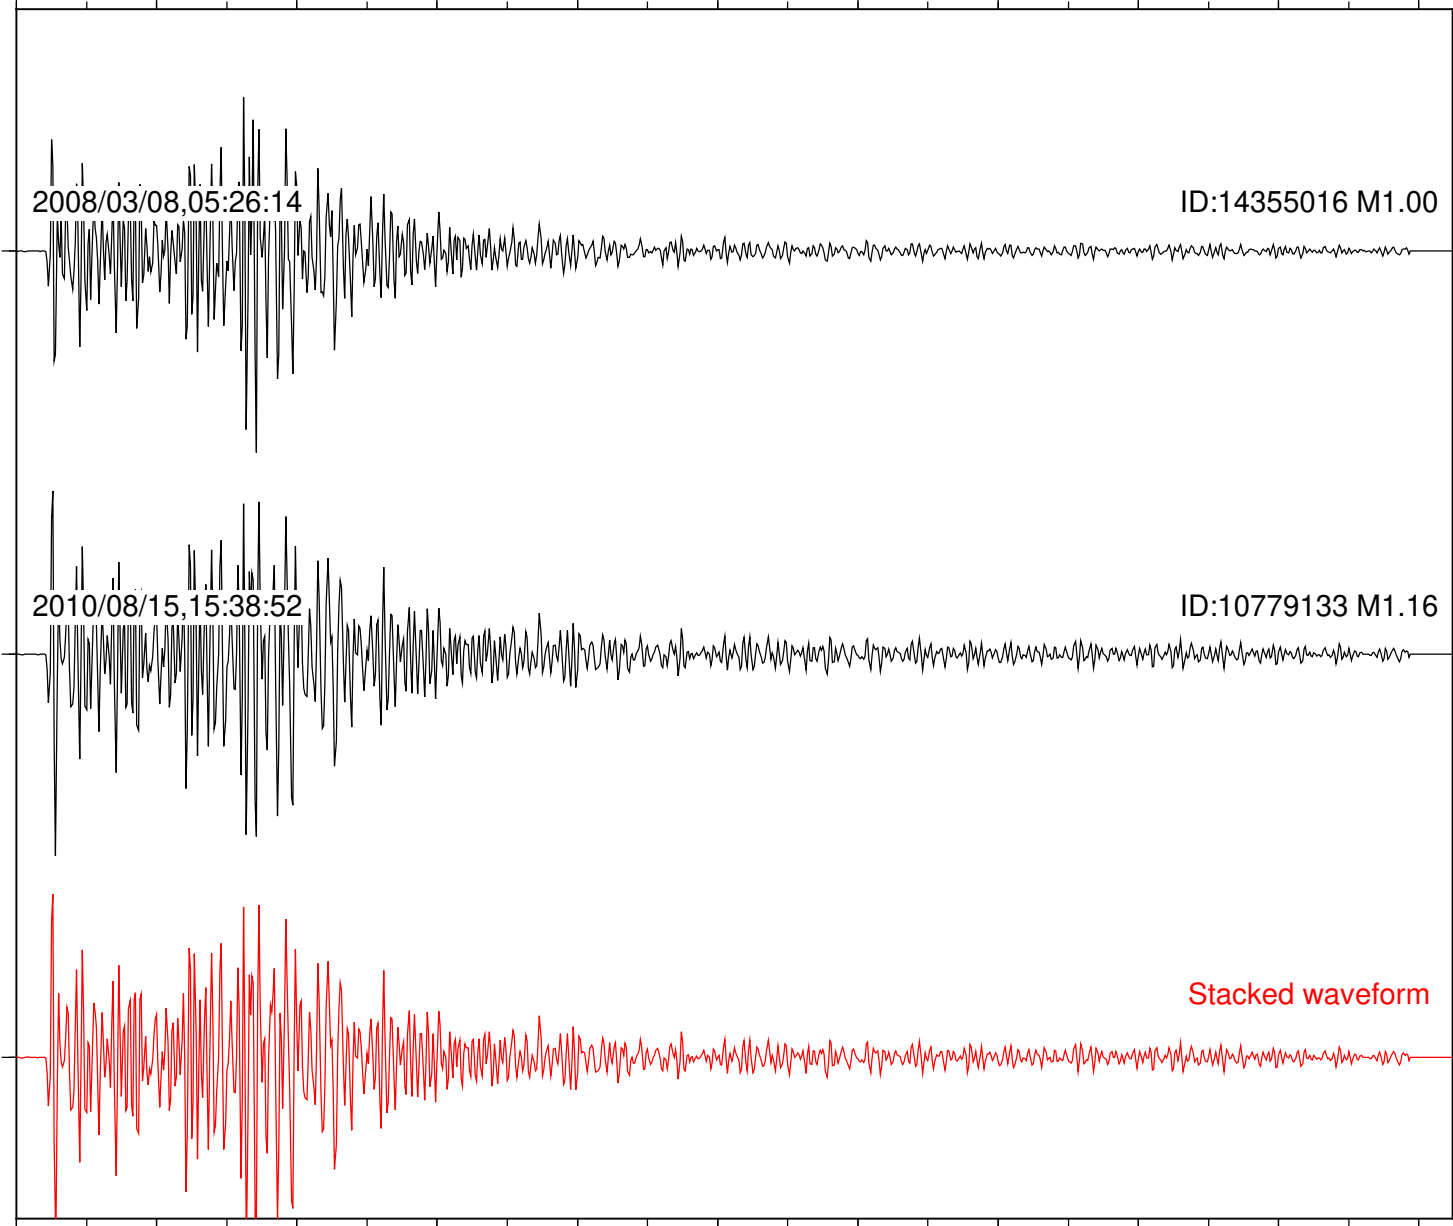

Station: B082 Com: EHZ

Focal depth: 10.33 km

Station: B084 Com: EHZ

Focal depth: 10.33 km

Station: B086 Com: EHZ

Focal depth: 10.33 km

2008/03/08,05:26:14

ID:14355016 M1.00

Focal depth: 10.33 km

2008/03/08,05:26:14

ID:14355016 M1.00

2010/08/15,15:38:52

ID:10779133 M1.16

Stacked waveform

0 1 2 3 4 5 6 7 8 9 10
Elapsed time (s)

Station: PFO Com: HHZ

Focal depth: 10.33 km