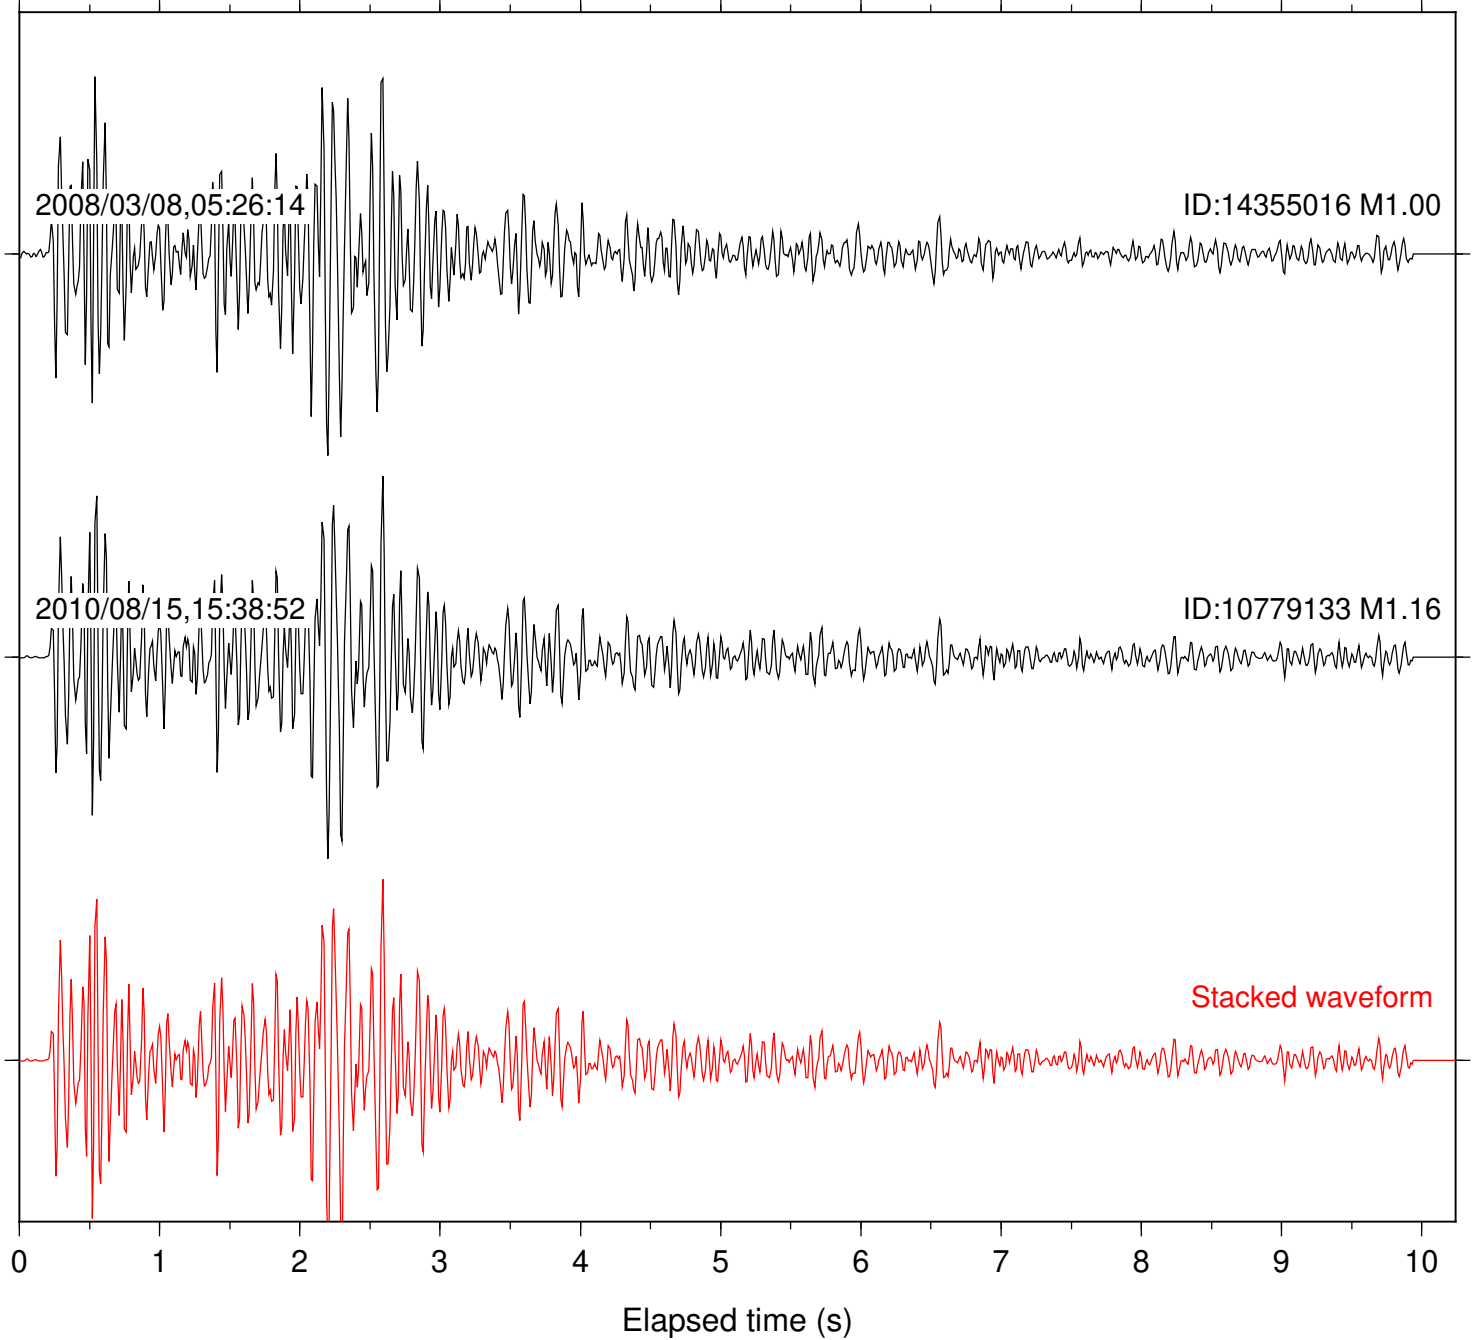

Station: B082 Com: EHZ

Focal depth: 10.33 km

Station: B084 Com: EHZ

Focal depth: 10.33 km

Station: B086 Com: EHZ

Focal depth: 10.33 km

2008/03/08,05:26:14

ID:14355016 M1.00

2010/08/15,15:38:52

ID:10779133 M1.16

Stacked waveform

Station: B087 Com: EHZ

Focal depth: 10.33 km

Station: B088 Com: EHZ

Focal depth: 10.33 km

Station: FRD Com: HHZ

Focal depth: 10.33 km

2008/03/08,05:26:14

ID:14355016 M1.00

2010/08/15,15:38:52

ID:10779133 M1.16

Stacked waveform

0 1 2 3 4 5 6 7 8 9 10
Elapsed time (s)

Station: PFO Com: HHZ

Focal depth: 10.33 km