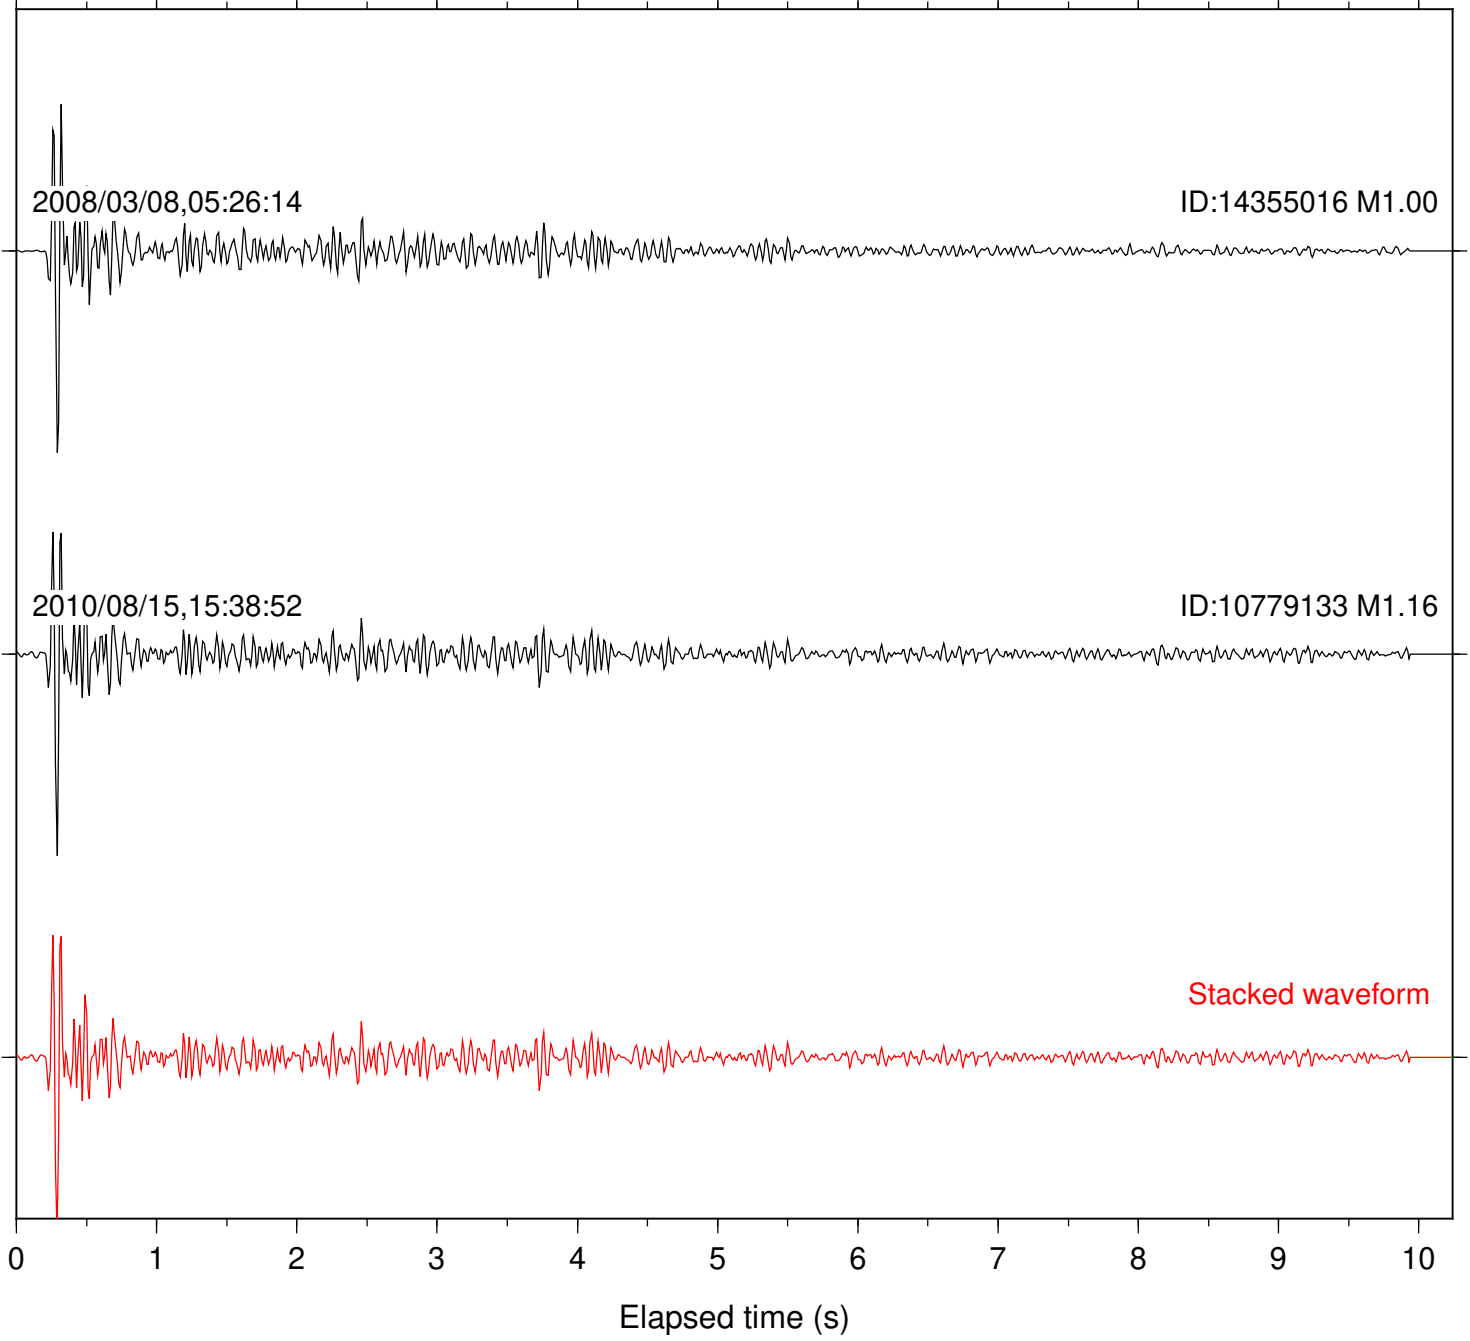

Station: B082 Com: EHZ

Focal depth: 10.33 km

Station: B084 Com: EHZ

Focal depth: 10.33 km

Station: B086 Com: EHZ

Focal depth: 10.33 km

2008/03/08,05:26:14

ID:14355016 M1.00

2010/08/15,15:38:52

ID:10779133 M1.16

Stacked waveform

Station: B087 Com: EHZ

Focal depth: 10.33 km

Station: B088 Com: EHZ

Focal depth: 10.33 km

Station: FRD Com: HHZ

Focal depth: 10.33 km

2008/03/08,05:26:14

ID:14355016 M1.00

2010/08/15,15:38:52

ID:10779133 M1.16

Stacked waveform

0 1 2 3 4 5 6 7 8 9 10
Elapsed time (s)

Station: PFO Com: HHZ

Focal depth: 10.33 km