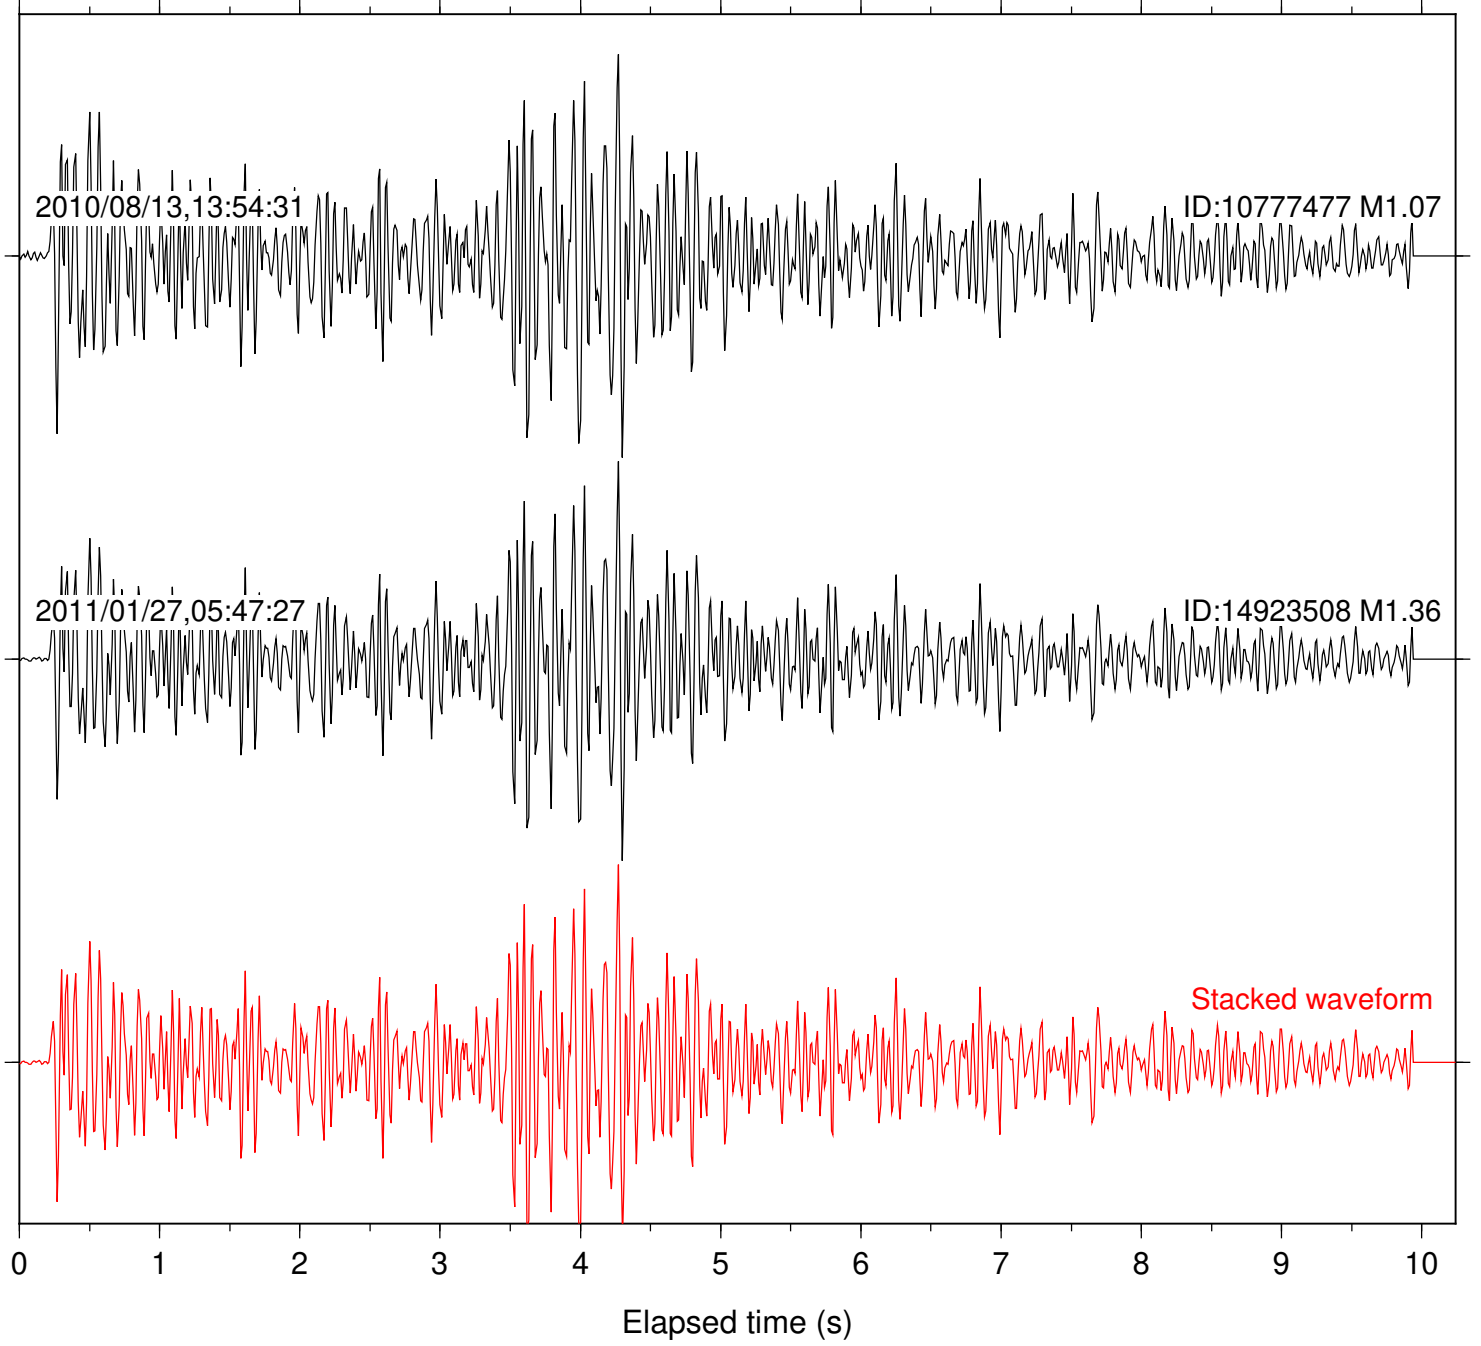

Station: B082 Com: EHZ

Focal depth: 7.72 km

Station: B084 Com: EHZ

Focal depth: 7.72 km

Station: B087 Com: EHZ

Focal depth: 7.72 km

Station: B088 Com: EHZ

Focal depth: 7.72 km

Station: B946 Com: EHZ

Focal depth: 7.72 km

Station: FRD Com: HHZ

Focal depth: 7.72 km

Station: PFO Com: HHZ

Focal depth: 7.72 km

Station: TOR Com: HHZ

Focal depth: 7.72 km