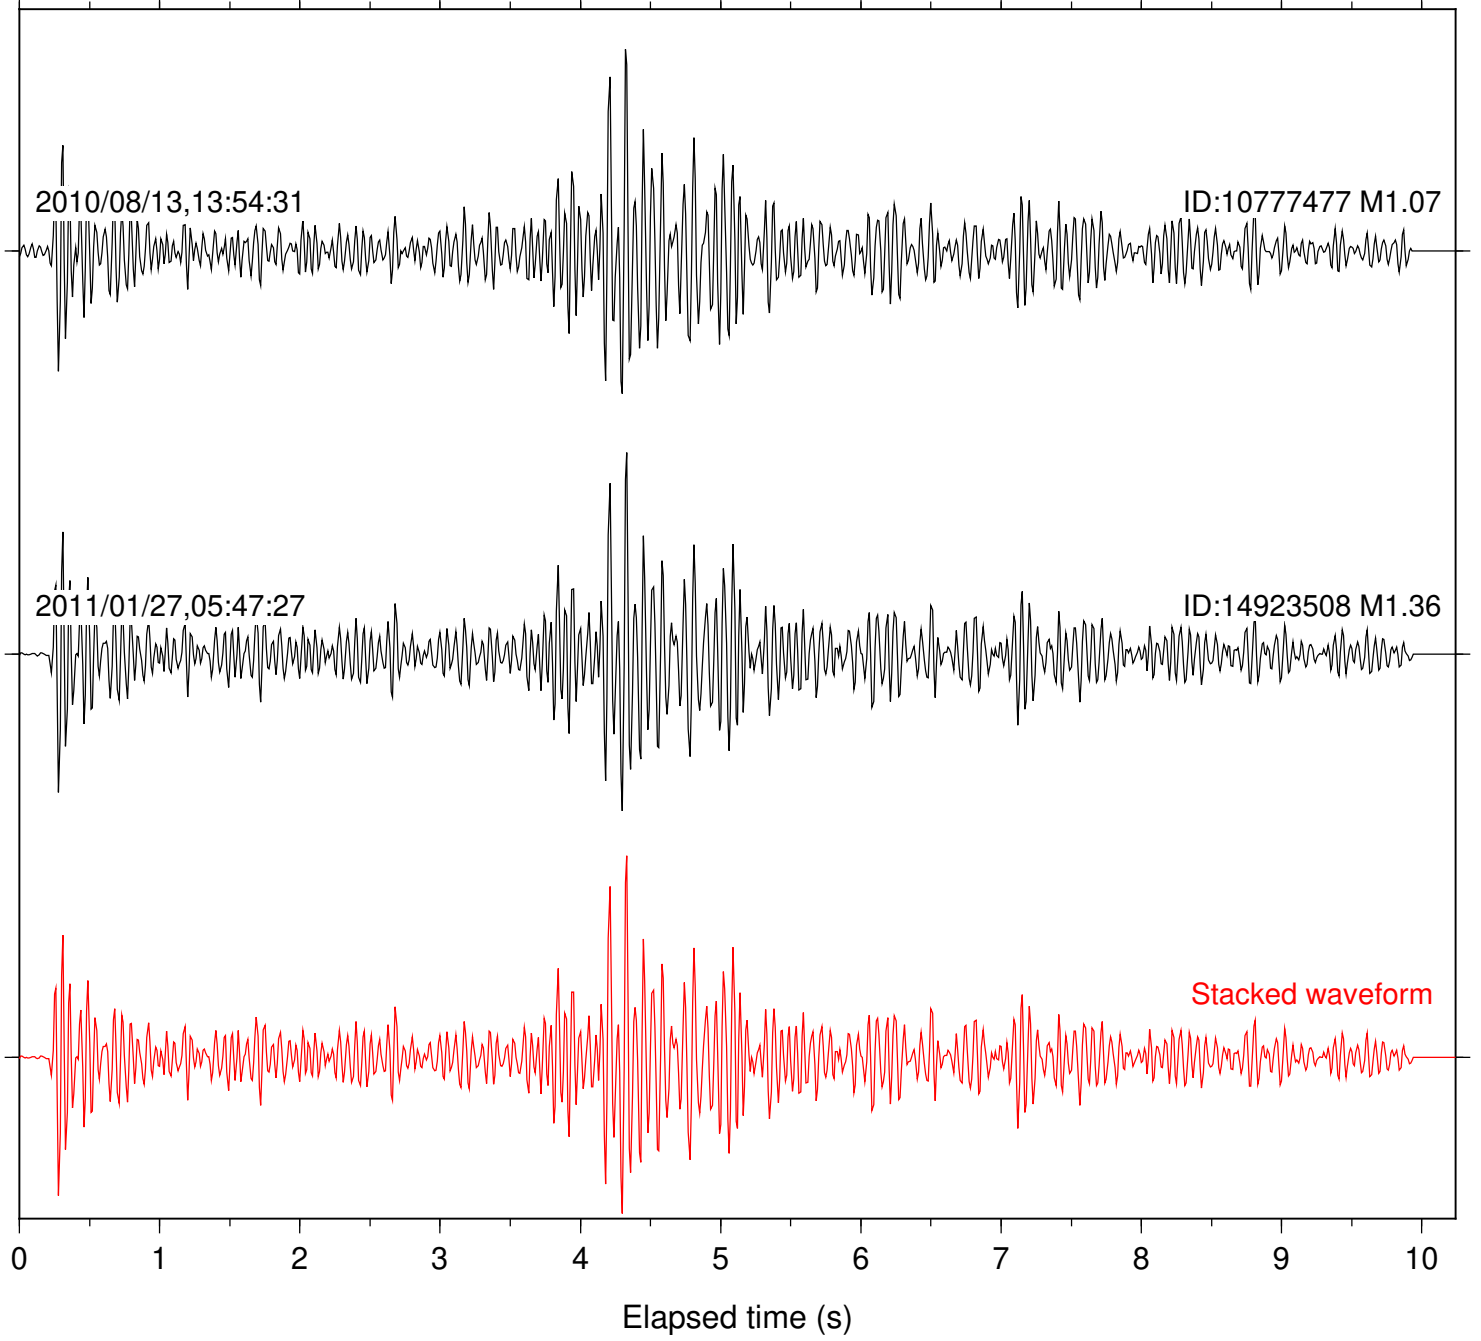

Station: B082 Com: EHZ

Focal depth: 7.72 km

Station: B084 Com: EHZ

Focal depth: 7.72 km

Station: B087 Com: EHZ

Focal depth: 7.72 km

Station: B088 Com: EHZ

Focal depth: 7.72 km

Station: B946 Com: EHZ

Focal depth: 7.72 km

Station: FRD Com: HHZ

Focal depth: 7.72 km

Station: PFO Com: HHZ

Focal depth: 7.72 km

Station: TOR Com: HHZ

Focal depth: 7.72 km