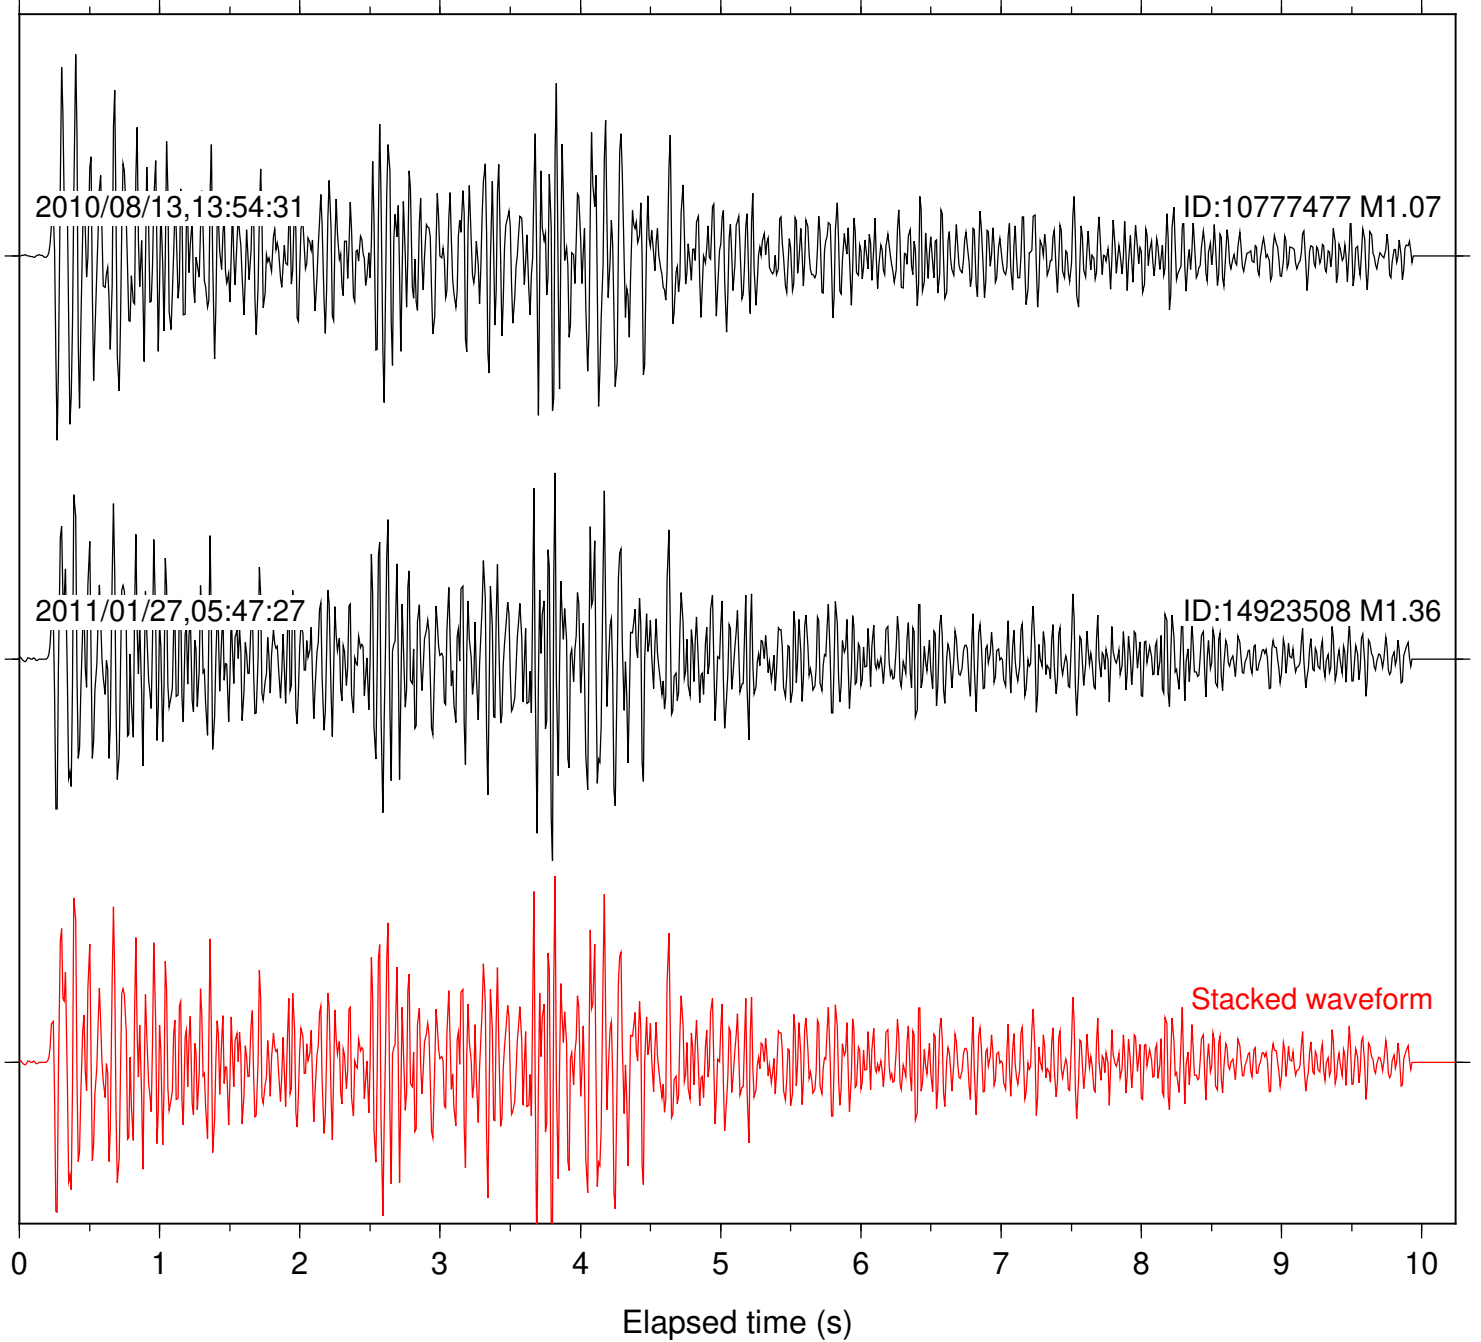

Station: B082 Com: EHZ

Focal depth: 7.72 km

Station: B084 Com: EHZ

Focal depth: 7.72 km

Station: B087 Com: EHZ

Focal depth: 7.72 km

Station: B088 Com: EHZ

Focal depth: 7.72 km

Station: B946 Com: EHZ

Focal depth: 7.72 km

Station: FRD Com: HHZ

Focal depth: 7.72 km

Station: PFO Com: HHZ

Focal depth: 7.72 km

Station: TOR Com: HHZ

Focal depth: 7.72 km