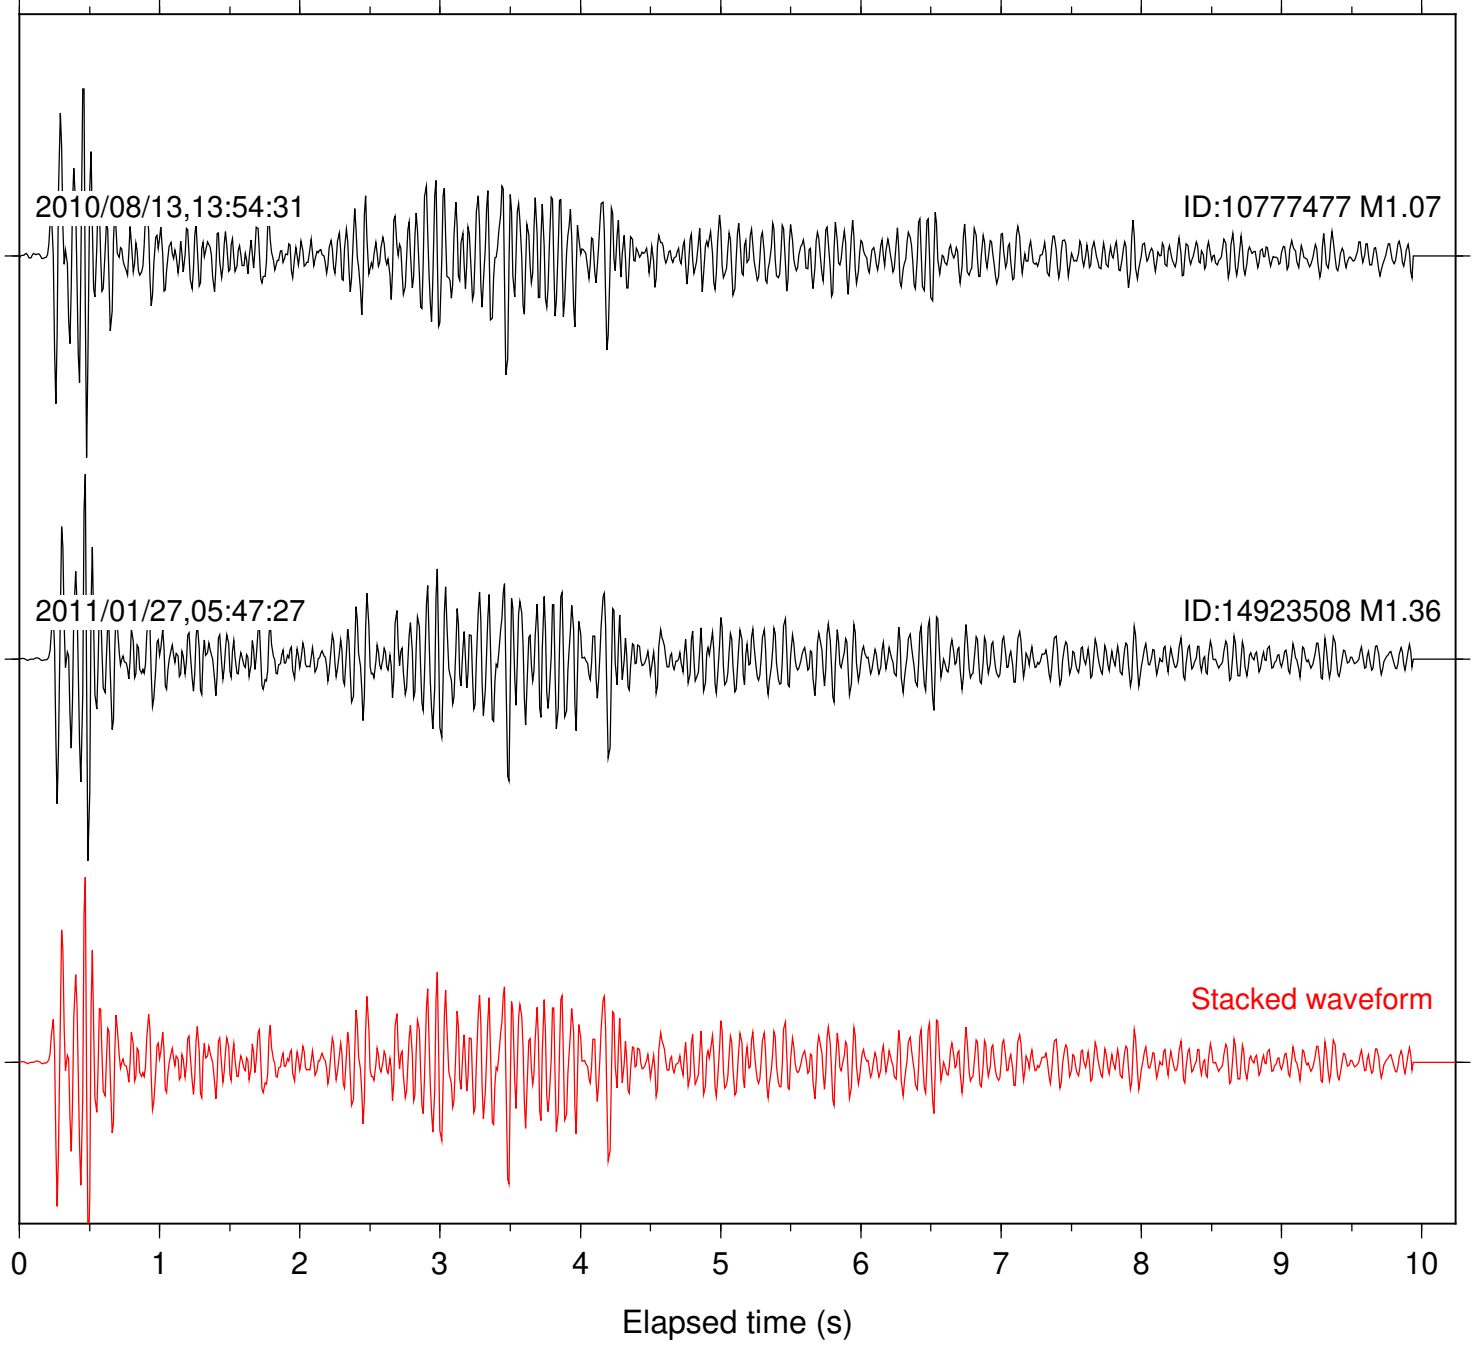

Station: B082 Com: EHZ

Focal depth: 7.72 km

Station: B084 Com: EHZ

Focal depth: 7.72 km

Station: B087 Com: EHZ

Focal depth: 7.72 km

Station: B088 Com: EHZ

Focal depth: 7.72 km

Station: B946 Com: EHZ

Focal depth: 7.72 km

Station: FRD Com: HHZ

Focal depth: 7.72 km

Station: PFO Com: HHZ

Focal depth: 7.72 km

Station: TOR Com: HHZ

Focal depth: 7.72 km