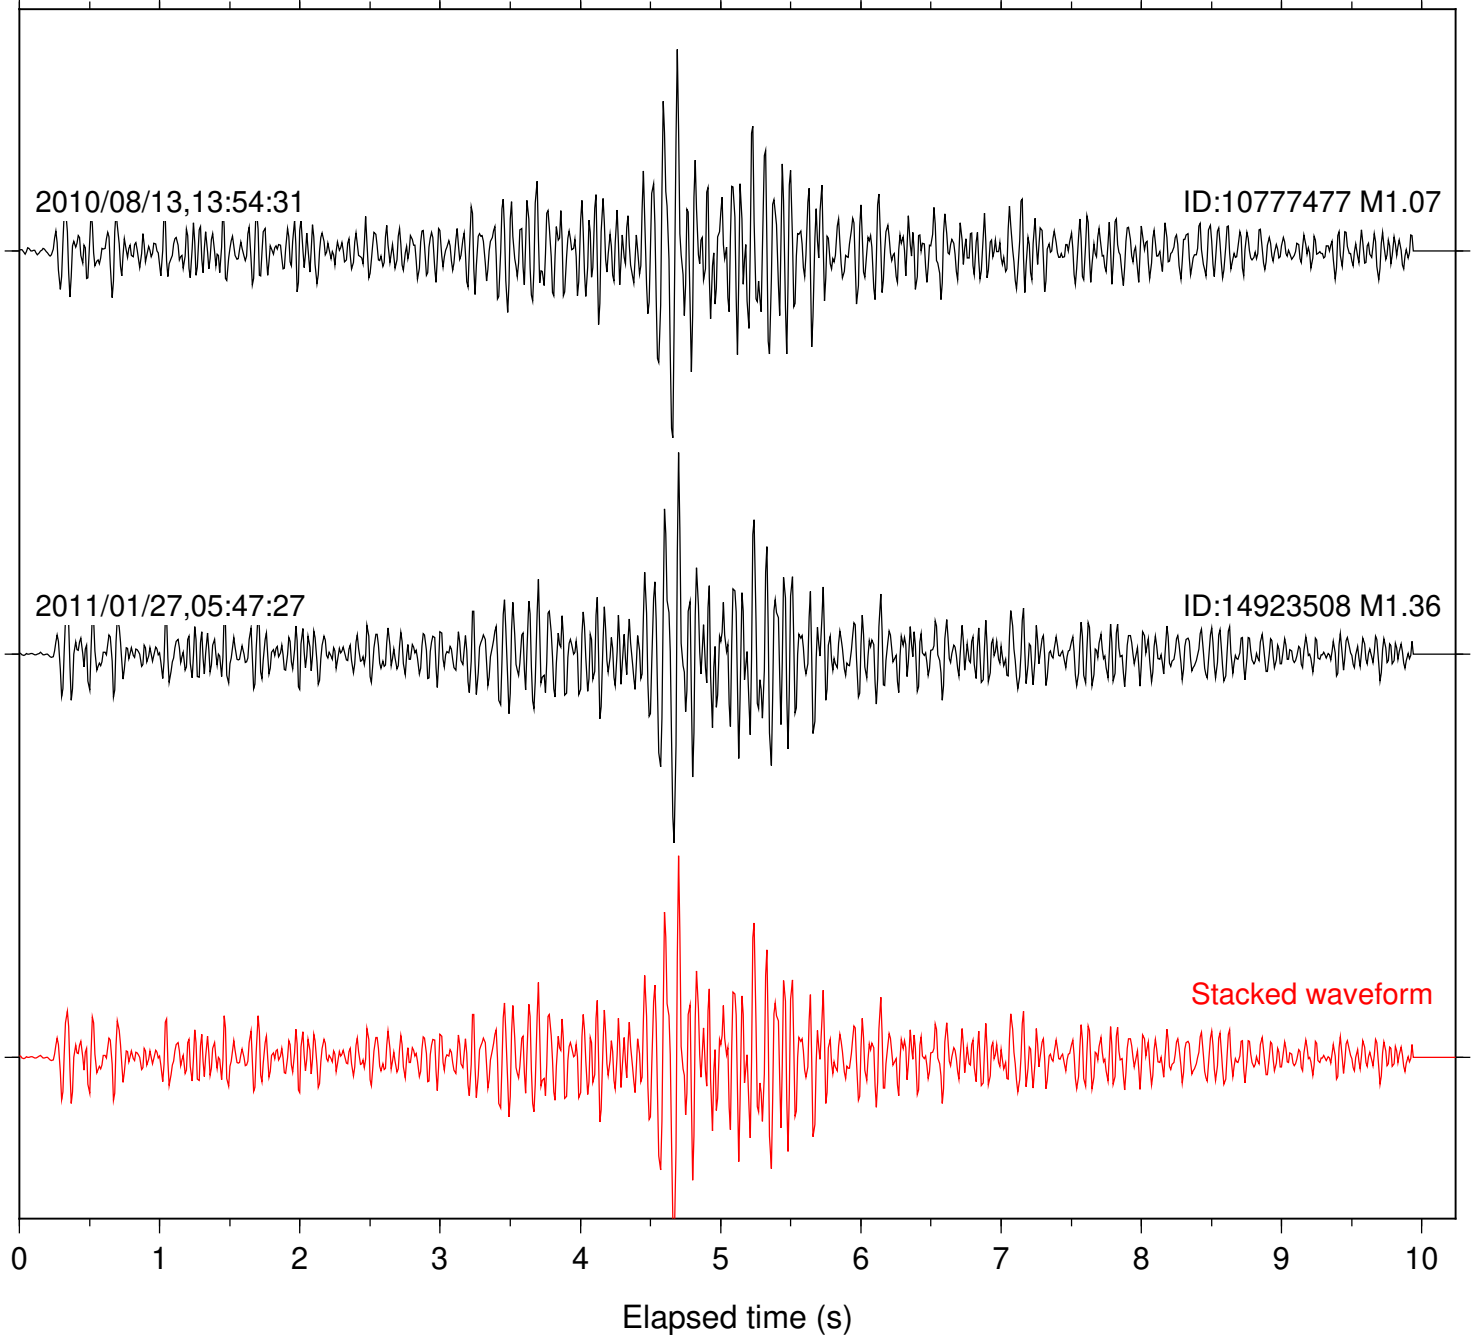

Station: B082 Com: EHZ

Focal depth: 7.72 km

Station: B084 Com: EHZ

Focal depth: 7.72 km

Station: B087 Com: EHZ

Focal depth: 7.72 km

Station: B088 Com: EHZ

Focal depth: 7.72 km

Station: B946 Com: EHZ

Focal depth: 7.72 km

Station: FRD Com: HHZ

Focal depth: 7.72 km

Station: PFO Com: HHZ

Focal depth: 7.72 km

Station: TOR Com: HHZ

Focal depth: 7.72 km