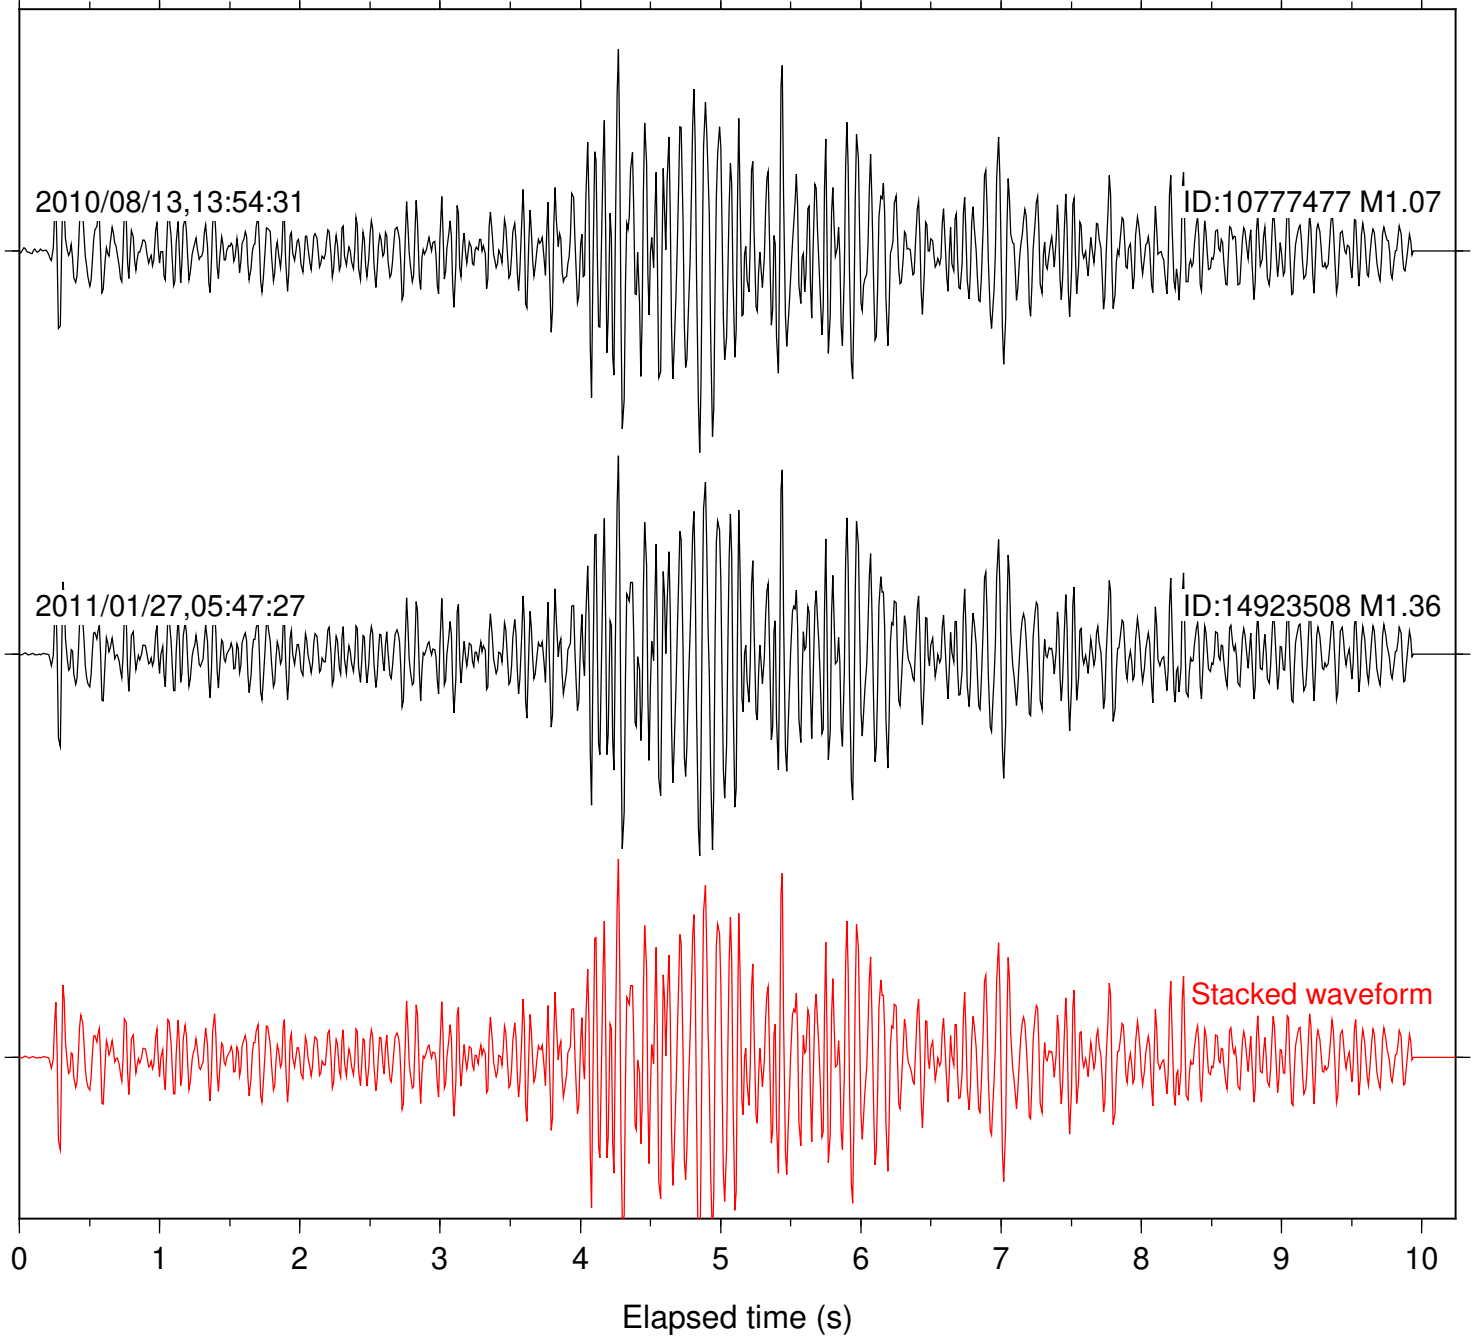

Station: B082 Com: EHZ

Focal depth: 7.72 km

Station: B084 Com: EHZ

Focal depth: 7.72 km

Station: B087 Com: EHZ

Focal depth: 7.72 km

Station: B088 Com: EHZ

Focal depth: 7.72 km

Station: B946 Com: EHZ

Focal depth: 7.72 km

Station: FRD Com: HHZ

Focal depth: 7.72 km

Station: PFO Com: HHZ

Focal depth: 7.72 km

Station: TOR Com: HHZ

Focal depth: 7.72 km