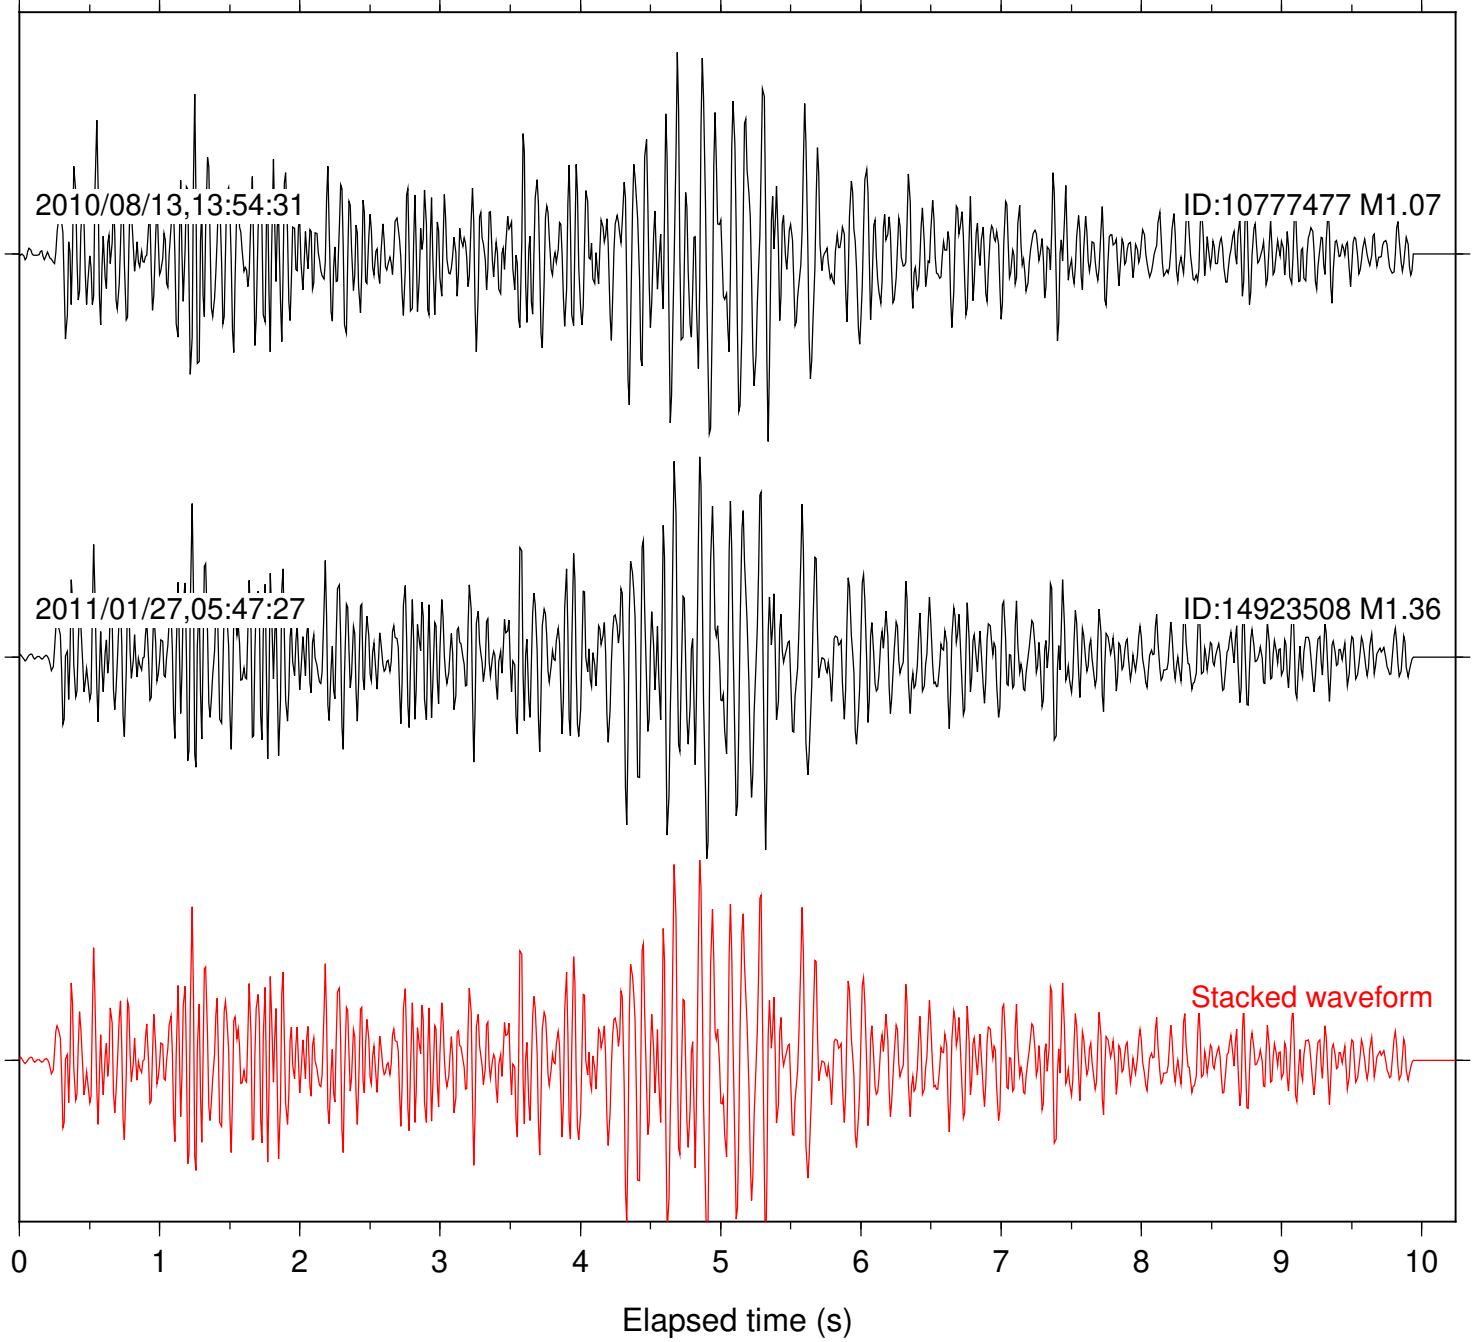

Station: B082 Com: EHZ

Focal depth: 7.72 km

Station: B084 Com: EHZ

Focal depth: 7.72 km

Station: B087 Com: EHZ

Focal depth: 7.72 km

Station: B088 Com: EHZ

Focal depth: 7.72 km

Station: B946 Com: EHZ

Focal depth: 7.72 km

Station: FRD Com: HHZ

Focal depth: 7.72 km

Station: PFO Com: HHZ

Focal depth: 7.72 km

Station: TOR Com: HHZ

Focal depth: 7.72 km