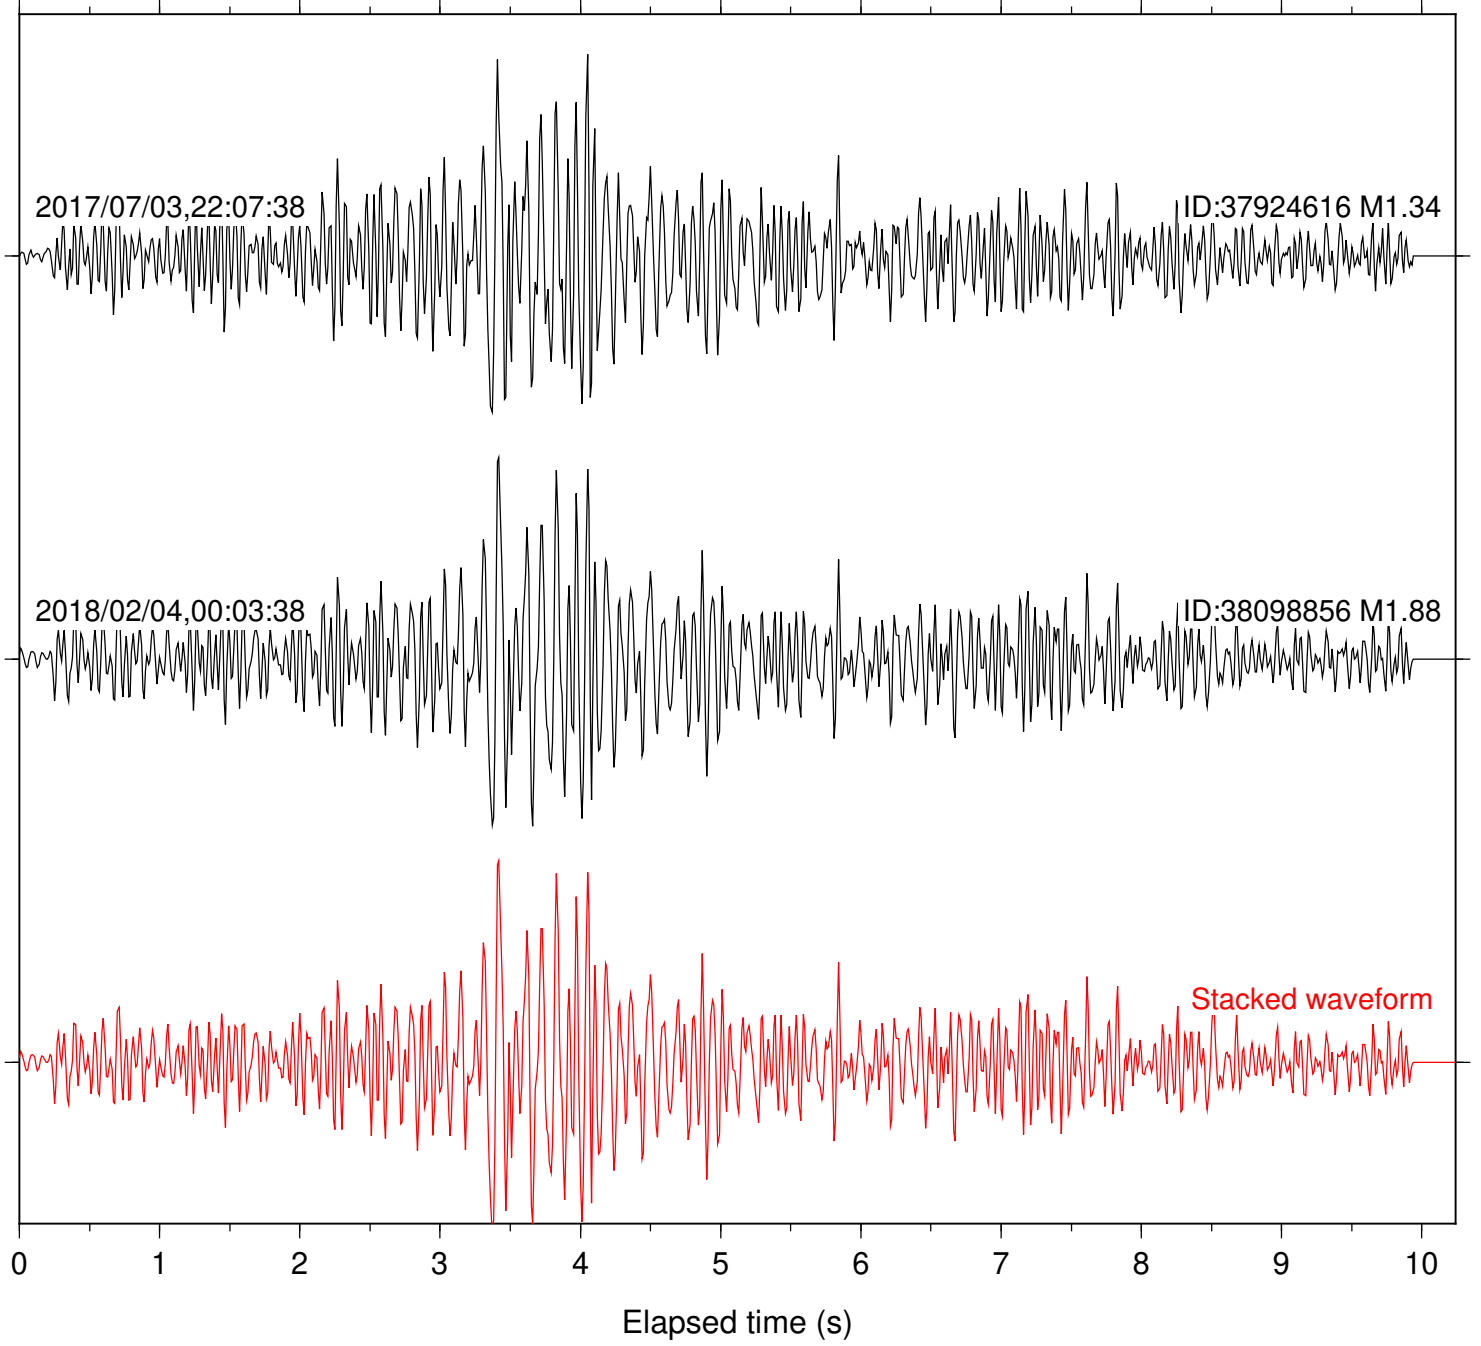

Station: B081 Com: EHZ

Focal depth: 5.27 km

Station: B082 Com: EHZ

Focal depth: 5.27 km

Station: B084 Com: EHZ

Focal depth: 5.27 km

Station: B086 Com: EHZ

Focal depth: 5.27 km

Station: B087 Com: EHZ

Focal depth: 5.27 km

Station: B088 Com: EHZ

Focal depth: 5.27 km

Station: B093 Com: EHZ

Focal depth: 5.27 km

2017/07/03,22:07:38

ID:37924616 M1.34

2018/02/04,00:03:38

ID:38098856 M1.88

Stacked waveform

0 1 2 3 4 5 6 7 8 9 10
Elapsed time (s)

Station: B946 Com: EHZ

Focal depth: 5.27 km

Station: CSH Com: HHZ

Focal depth: 5.27 km

Station: DNR Com: HHZ

Focal depth: 5.27 km

Station: FRD Com: HHZ

Focal depth: 5.27 km

Station: HMT2 Com: HHZ

Focal depth: 5.27 km

Station: KNW Com: HHZ

Focal depth: 5.27 km