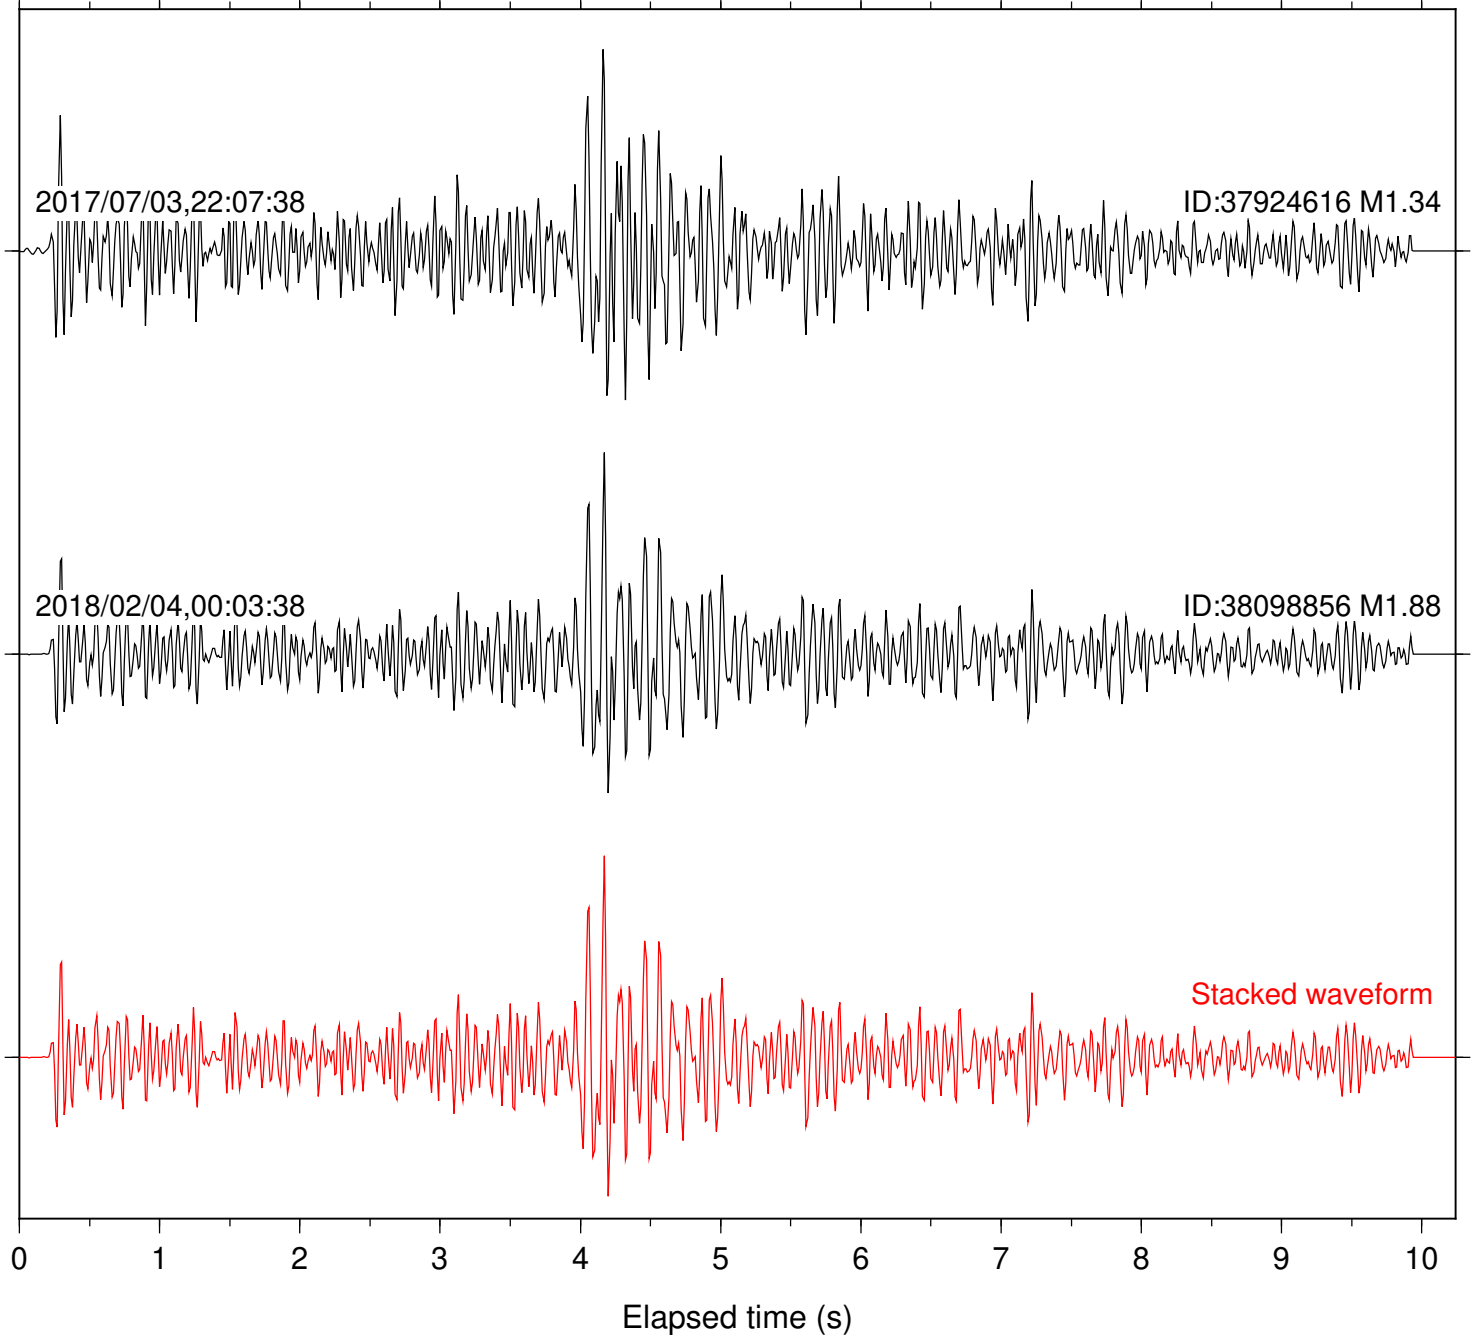

Station: B081 Com: EHZ

Focal depth: 5.27 km

Station: B082 Com: EHZ

Focal depth: 5.27 km

Station: B084 Com: EHZ

Focal depth: 5.27 km

Station: B086 Com: EHZ

Focal depth: 5.27 km

Station: DNR Com: HHZ

Focal depth: 5.27 km

Station: FRD Com: HHZ

Focal depth: 5.27 km

Station: HMT2 Com: HHZ

Focal depth: 5.27 km

Station: KNW Com: HHZ

Focal depth: 5.27 km

Station: PLM Com: HHZ

Focal depth: 5.27 km

Station: POB2 Com: HHZ

Focal depth: 5.27 km

Station: SMER Com: HHZ

Focal depth: 5.27 km

Station: SND Com: HHZ

Focal depth: 5.27 km