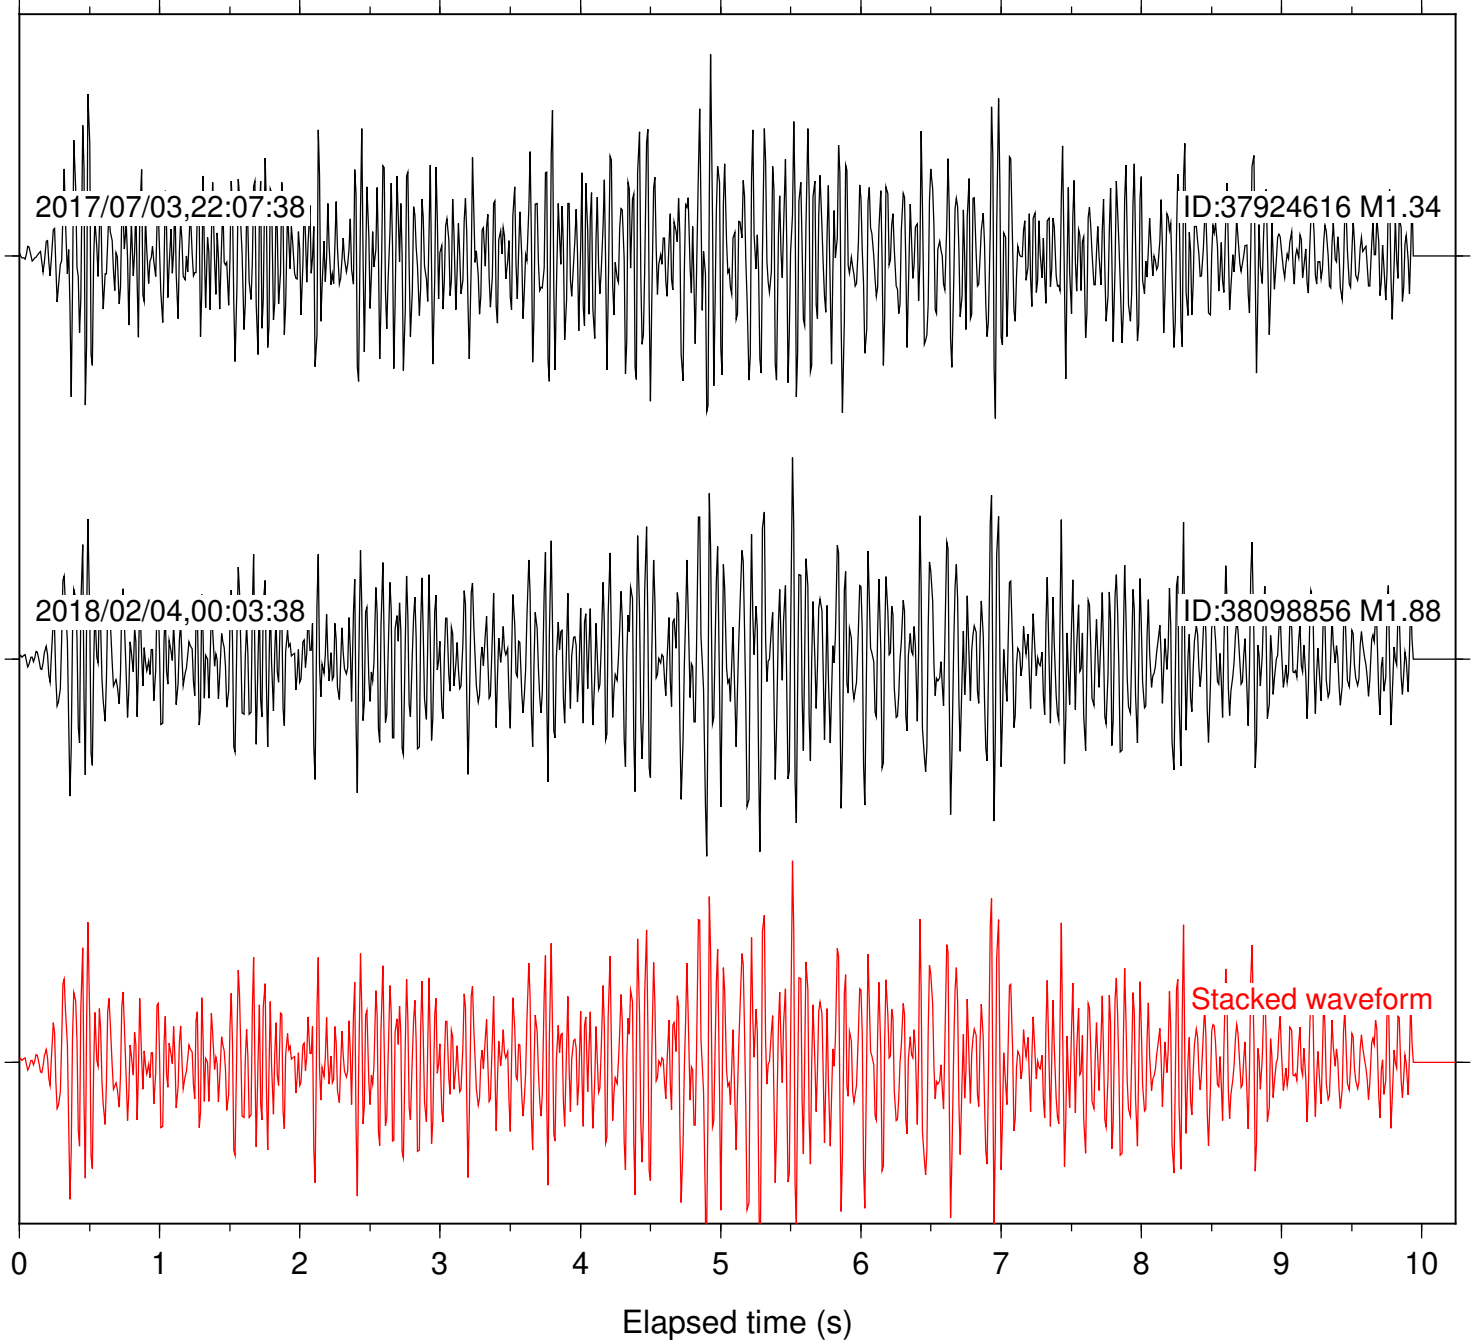

Station: B081 Com: EHZ

Focal depth: 5.27 km

Station: B082 Com: EHZ

Focal depth: 5.27 km

Station: B084 Com: EHZ

Focal depth: 5.27 km

Station: B086 Com: EHZ

Focal depth: 5.27 km

Station: B087 Com: EHZ

Focal depth: 5.27 km

Station: B088 Com: EHZ

Focal depth: 5.27 km

Station: B093 Com: EHZ

Focal depth: 5.27 km

2017/07/03,22:07:38

ID:37924616 M1.34

Station: DNR Com: HHZ

Focal depth: 5.27 km

Station: FRD Com: HHZ

Focal depth: 5.27 km

Station: HMT2 Com: HHZ

Focal depth: 5.27 km

Station: KNW Com: HHZ

Focal depth: 5.27 km

Station: PLM Com: HHZ

Focal depth: 5.27 km

Station: POB2 Com: HHZ

Focal depth: 5.27 km

Station: SMER Com: HHZ

Focal depth: 5.27 km

Station: SND Com: HHZ

Focal depth: 5.27 km