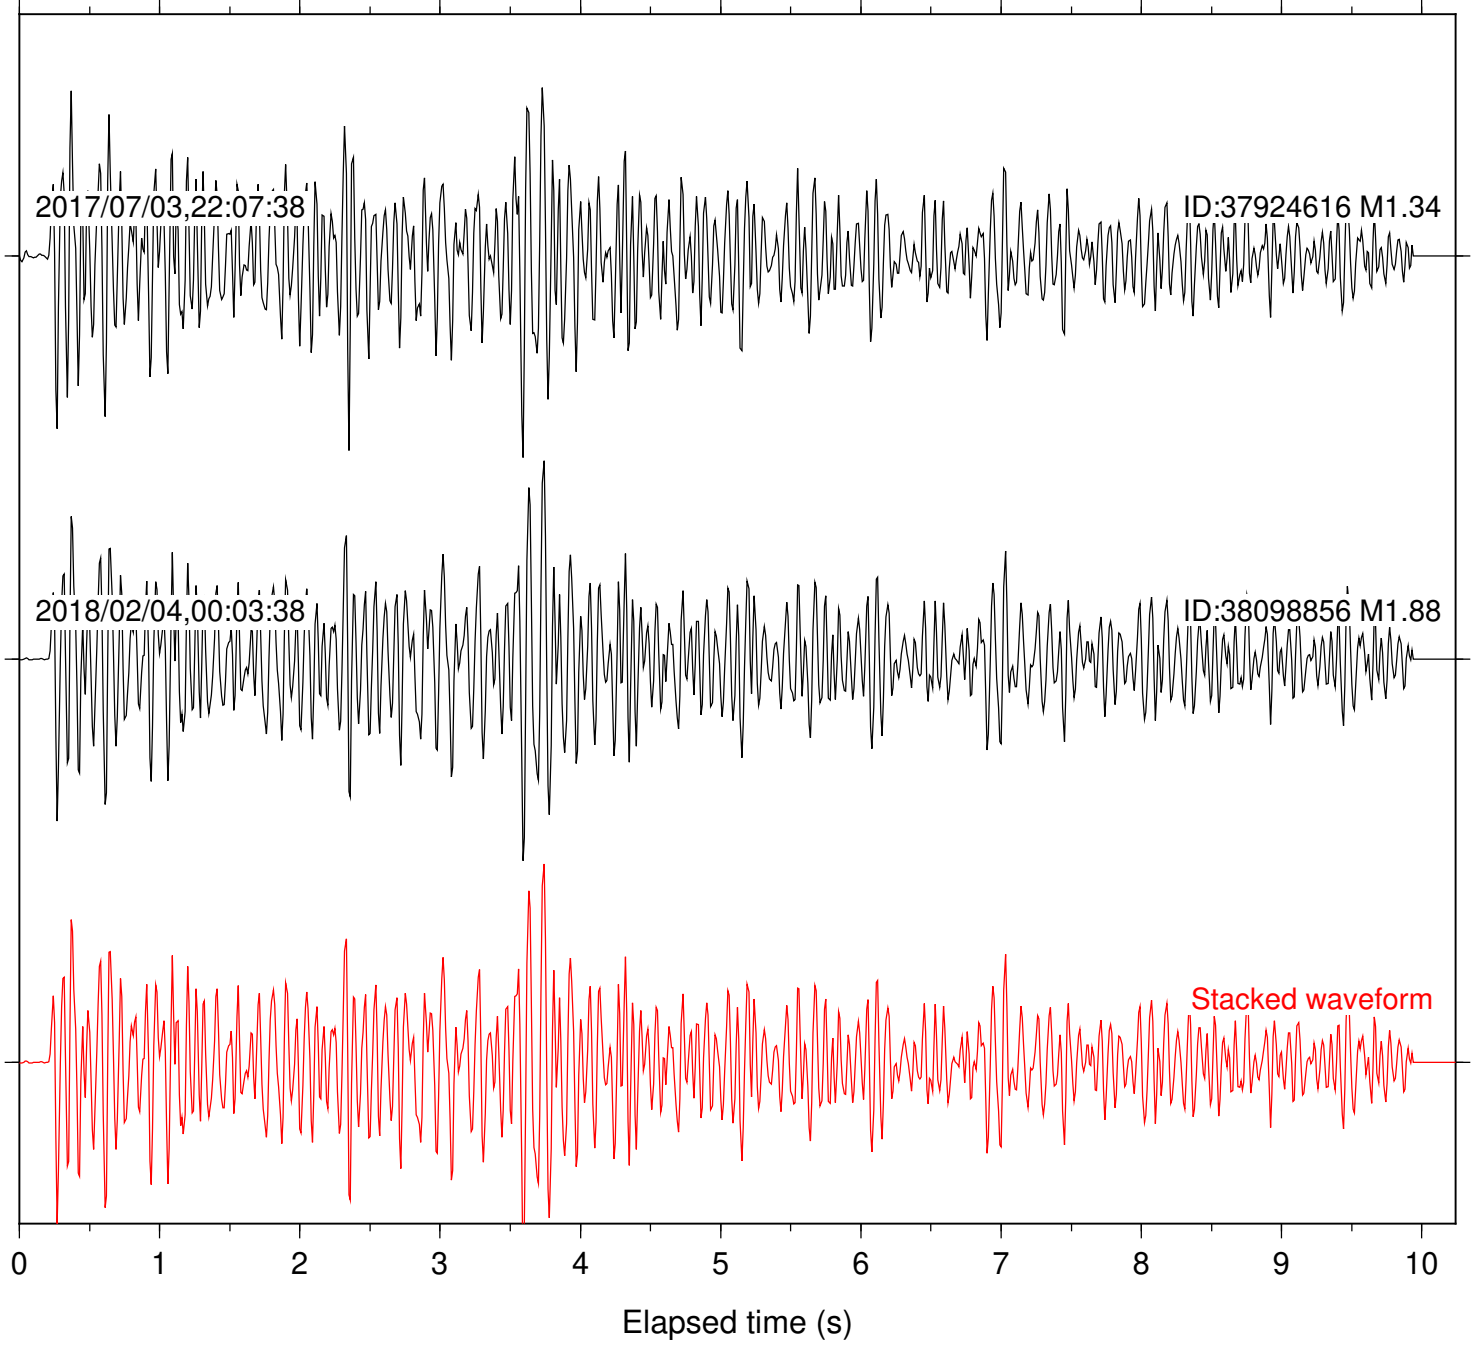

Station: B081 Com: EHZ

Focal depth: 5.27 km

Station: B082 Com: EHZ

Focal depth: 5.27 km

Station: B084 Com: EHZ

Focal depth: 5.27 km

Station: B086 Com: EHZ

Focal depth: 5.27 km

Station: B087 Com: EHZ

Focal depth: 5.27 km

Station: B088 Com: EHZ

Focal depth: 5.27 km

Station: B093 Com: EHZ

Focal depth: 5.27 km

2017/07/03,22:07:38

ID:37924616 M1.34

Station: DNR Com: HHZ

Focal depth: 5.27 km

Station: FRD Com: HHZ

Focal depth: 5.27 km

Station: HMT2 Com: HHZ

Focal depth: 5.27 km

Station: KNW Com: HHZ

Focal depth: 5.27 km

Station: PLM Com: HHZ

Focal depth: 5.27 km

Station: POB2 Com: HHZ

Focal depth: 5.27 km

Station: SMER Com: HHZ

Focal depth: 5.27 km

Station: SND Com: HHZ

Focal depth: 5.27 km