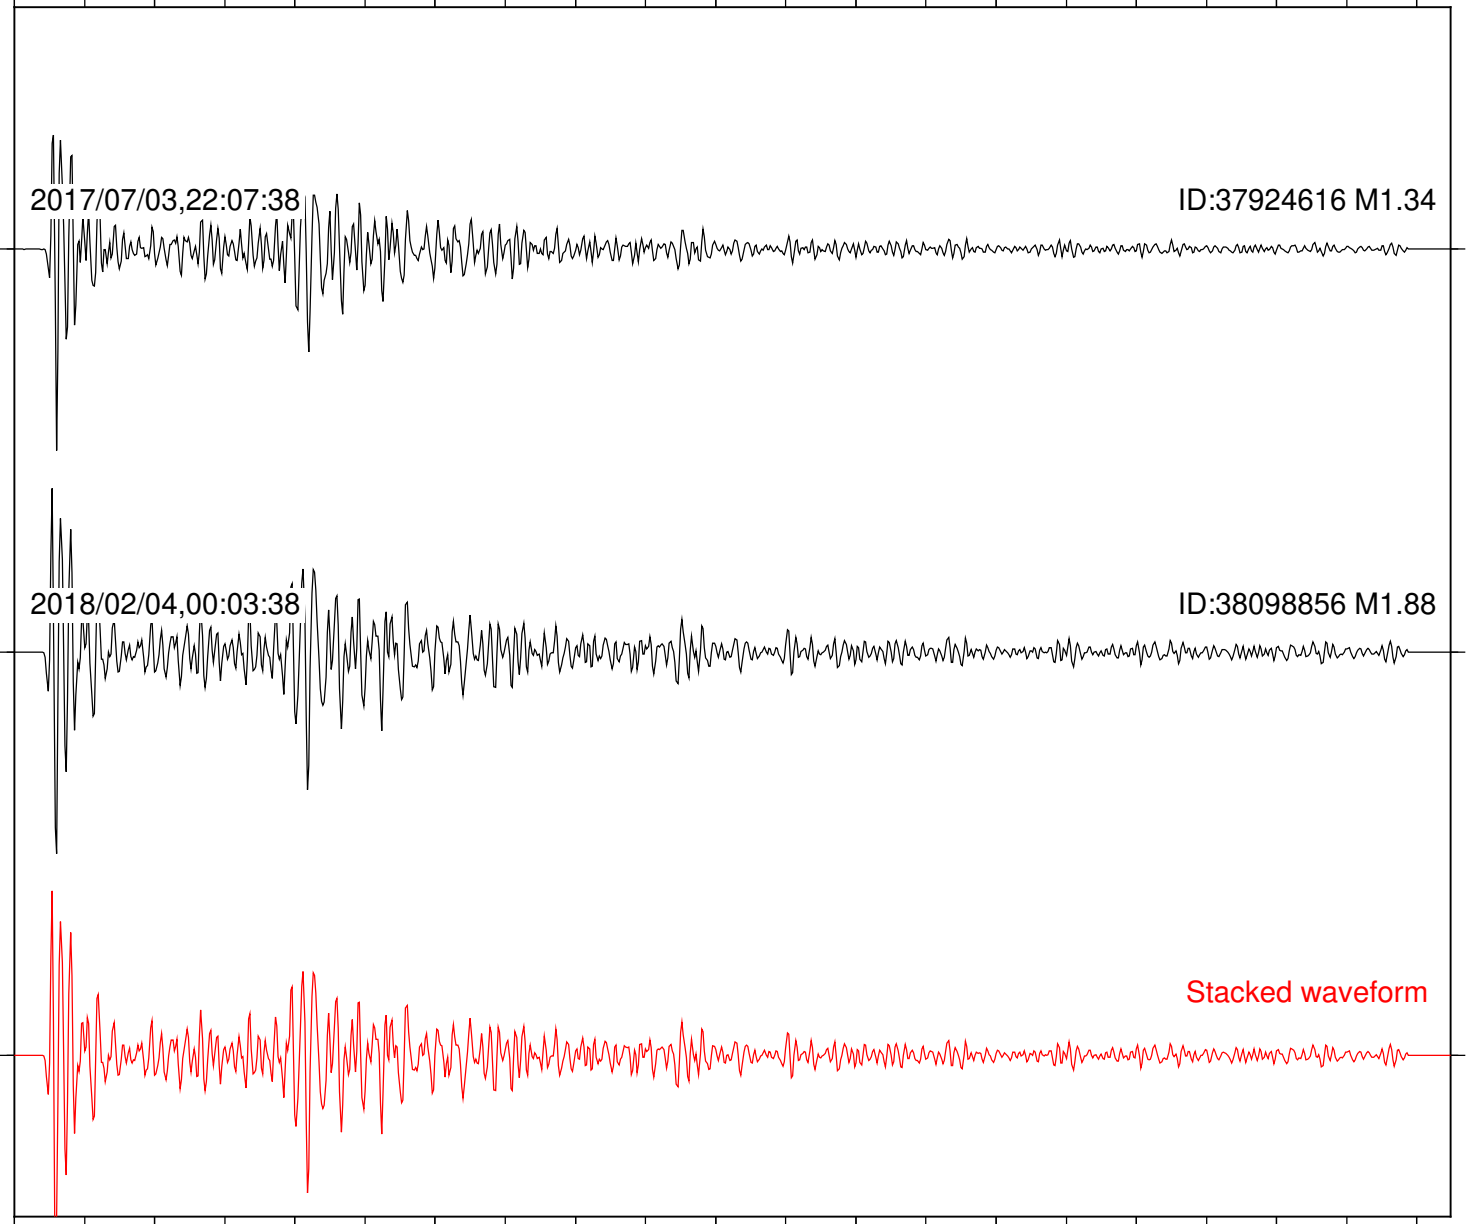

Station: B081 Com: EHZ

Focal depth: 5.27 km

Station: B082 Com: EHZ

Focal depth: 5.27 km

Station: B084 Com: EHZ

Focal depth: 5.27 km

Station: B086 Com: EHZ

Focal depth: 5.27 km

Station: B087 Com: EHZ

Focal depth: 5.27 km

Station: B088 Com: EHZ

Focal depth: 5.27 km

Station: B093 Com: EHZ

Focal depth: 5.27 km

2017/07/03,22:07:38

ID:37924616 M1.34

2018/02/04,00:03:38

ID:38098856 M1.88

Stacked waveform

0 1 2 3 4 5 6 7 8 9 10
Elapsed time (s)

Station: B946 Com: EHZ

Focal depth: 5.27 km

Station: CSH Com: HHZ

Focal depth: 5.27 km

Station: DNR Com: HHZ

Focal depth: 5.27 km

Station: FRD Com: HHZ

Focal depth: 5.27 km

Station: HMT2 Com: HHZ

Focal depth: 5.27 km

Station: KNW Com: HHZ

Focal depth: 5.27 km