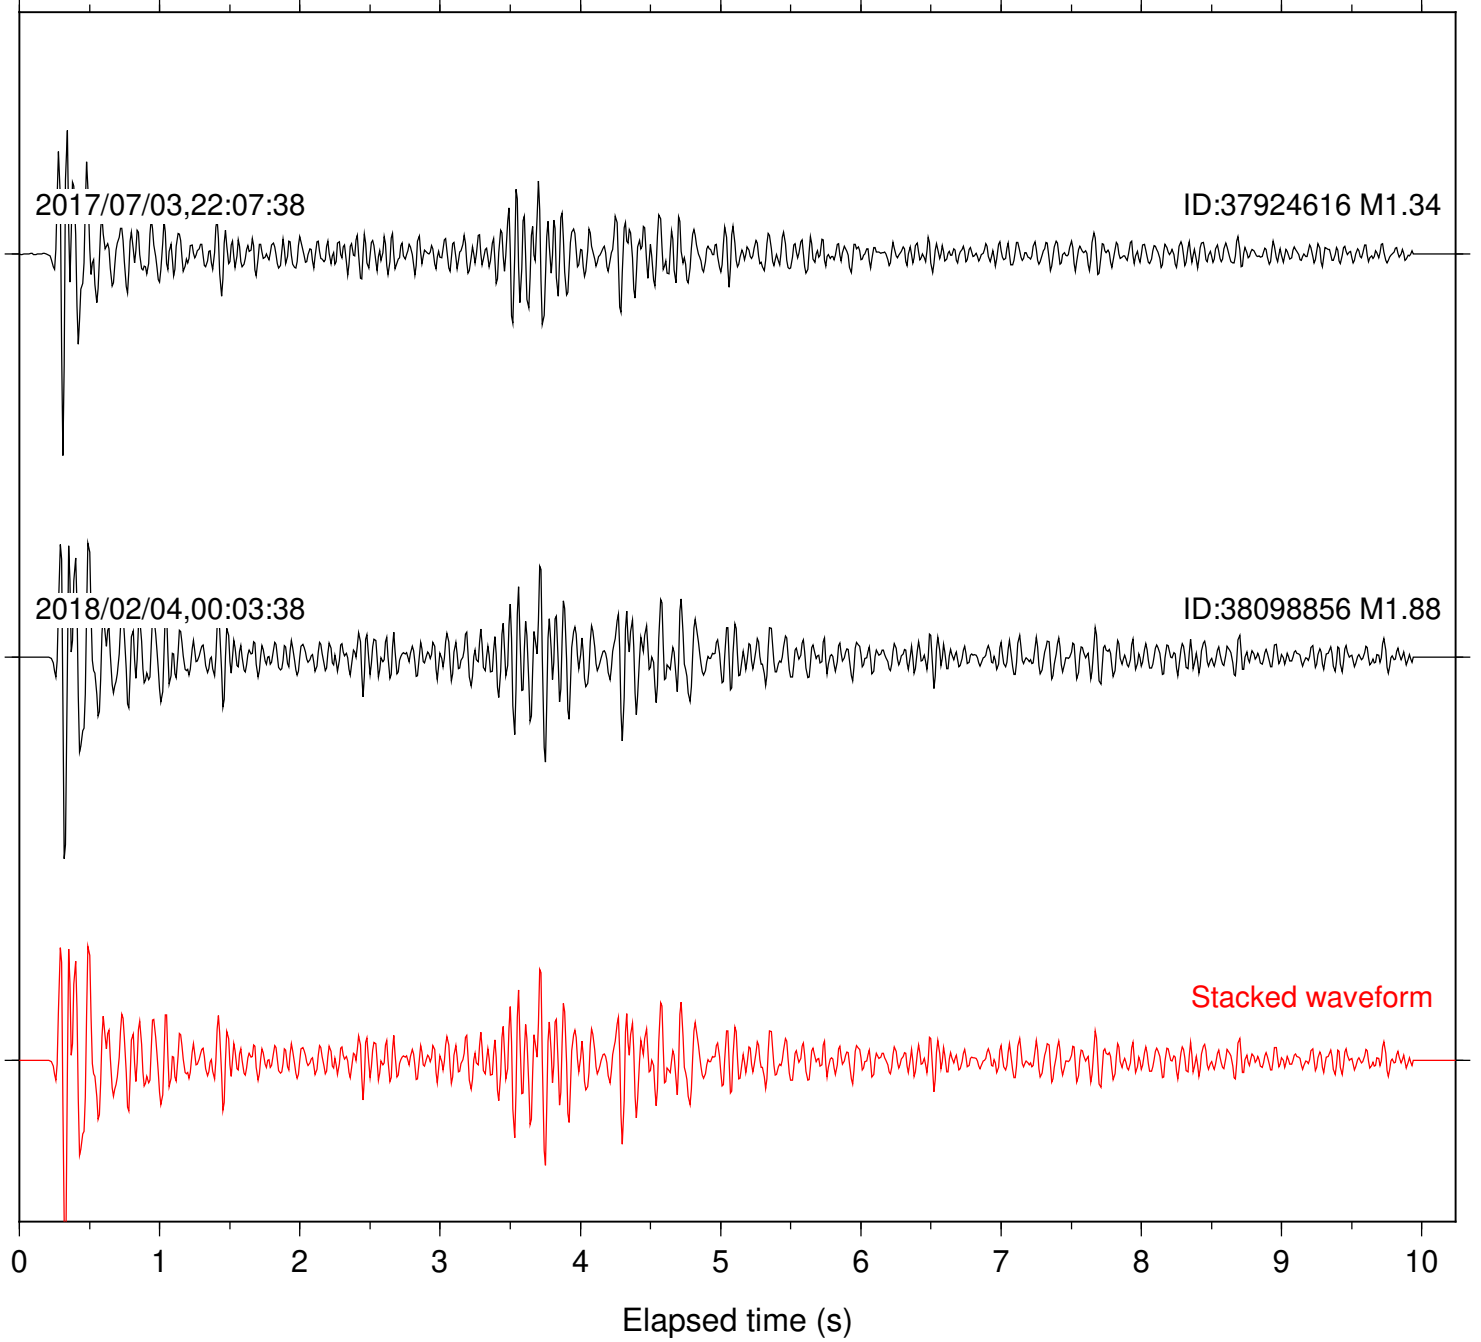

Station: B087 Com: EHZ

Focal depth: 5.27 km

Station: B088 Com: EHZ

Focal depth: 5.27 km

Station: B093 Com: EHZ

Focal depth: 5.27 km

2017/07/03,22:07:38

ID:37924616 M1.34

2018/02/04,00:03:38

ID:38098856 M1.88

Stacked waveform

0 1 2 3 4 5 6 7 8 9 10
Elapsed time (s)

Station: B946 Com: EHZ

Focal depth: 5.27 km

Station: CSH Com: HHZ

Focal depth: 5.27 km

Station: DNR Com: HHZ

Focal depth: 5.27 km

Station: FRD Com: HHZ

Focal depth: 5.27 km

Station: HMT2 Com: HHZ

Focal depth: 5.27 km

Station: KNW Com: HHZ

Focal depth: 5.27 km

Station: PLM Com: HHZ

Focal depth: 5.27 km

Station: POB2 Com: HHZ

Focal depth: 5.27 km

Station: SMER Com: HHZ

Focal depth: 5.27 km

Station: SND Com: HHZ

Focal depth: 5.27 km