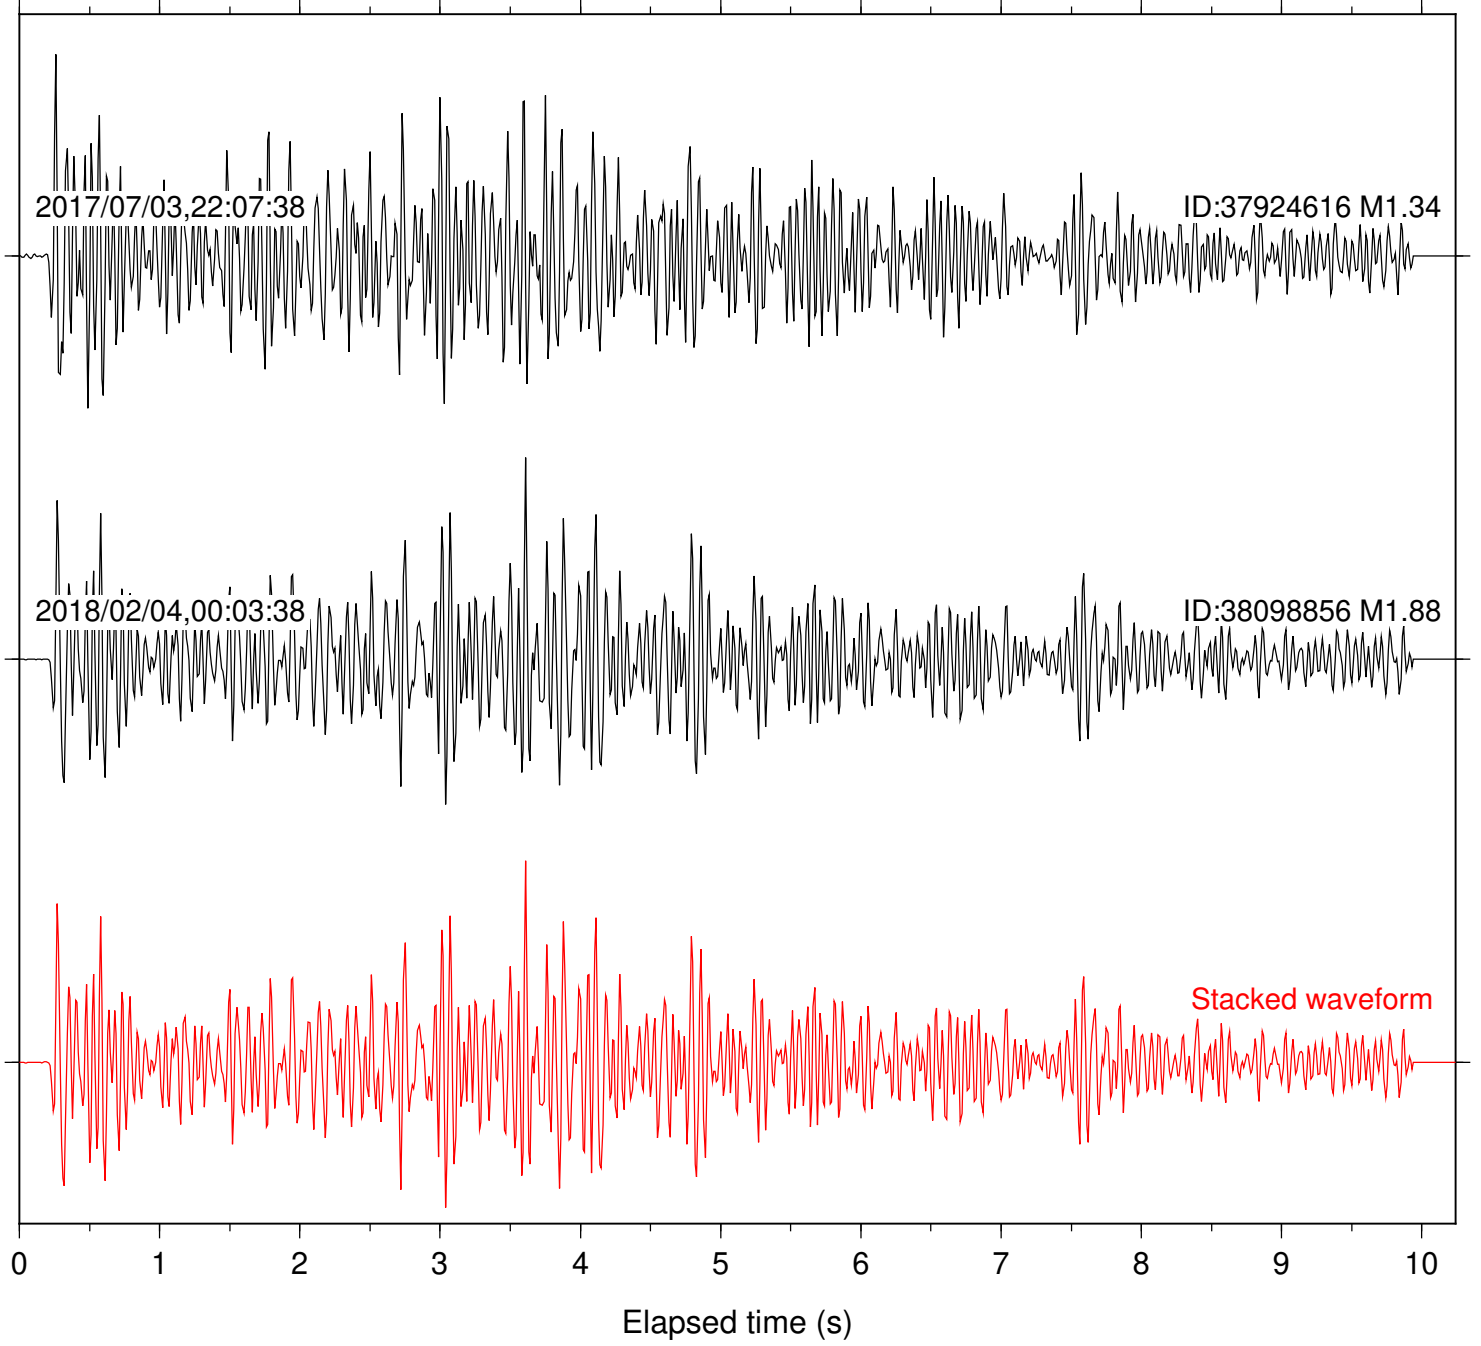

Station: DNR Com: HHZ

Focal depth: 5.27 km

Station: FRD Com: HHZ

Focal depth: 5.27 km

Station: HMT2 Com: HHZ

Focal depth: 5.27 km

Station: KNW Com: HHZ

Focal depth: 5.27 km

Station: PLM Com: HHZ

Focal depth: 5.27 km

Station: POB2 Com: HHZ

Focal depth: 5.27 km

Station: SMER Com: HHZ

Focal depth: 5.27 km

Station: SND Com: HHZ

Focal depth: 5.27 km