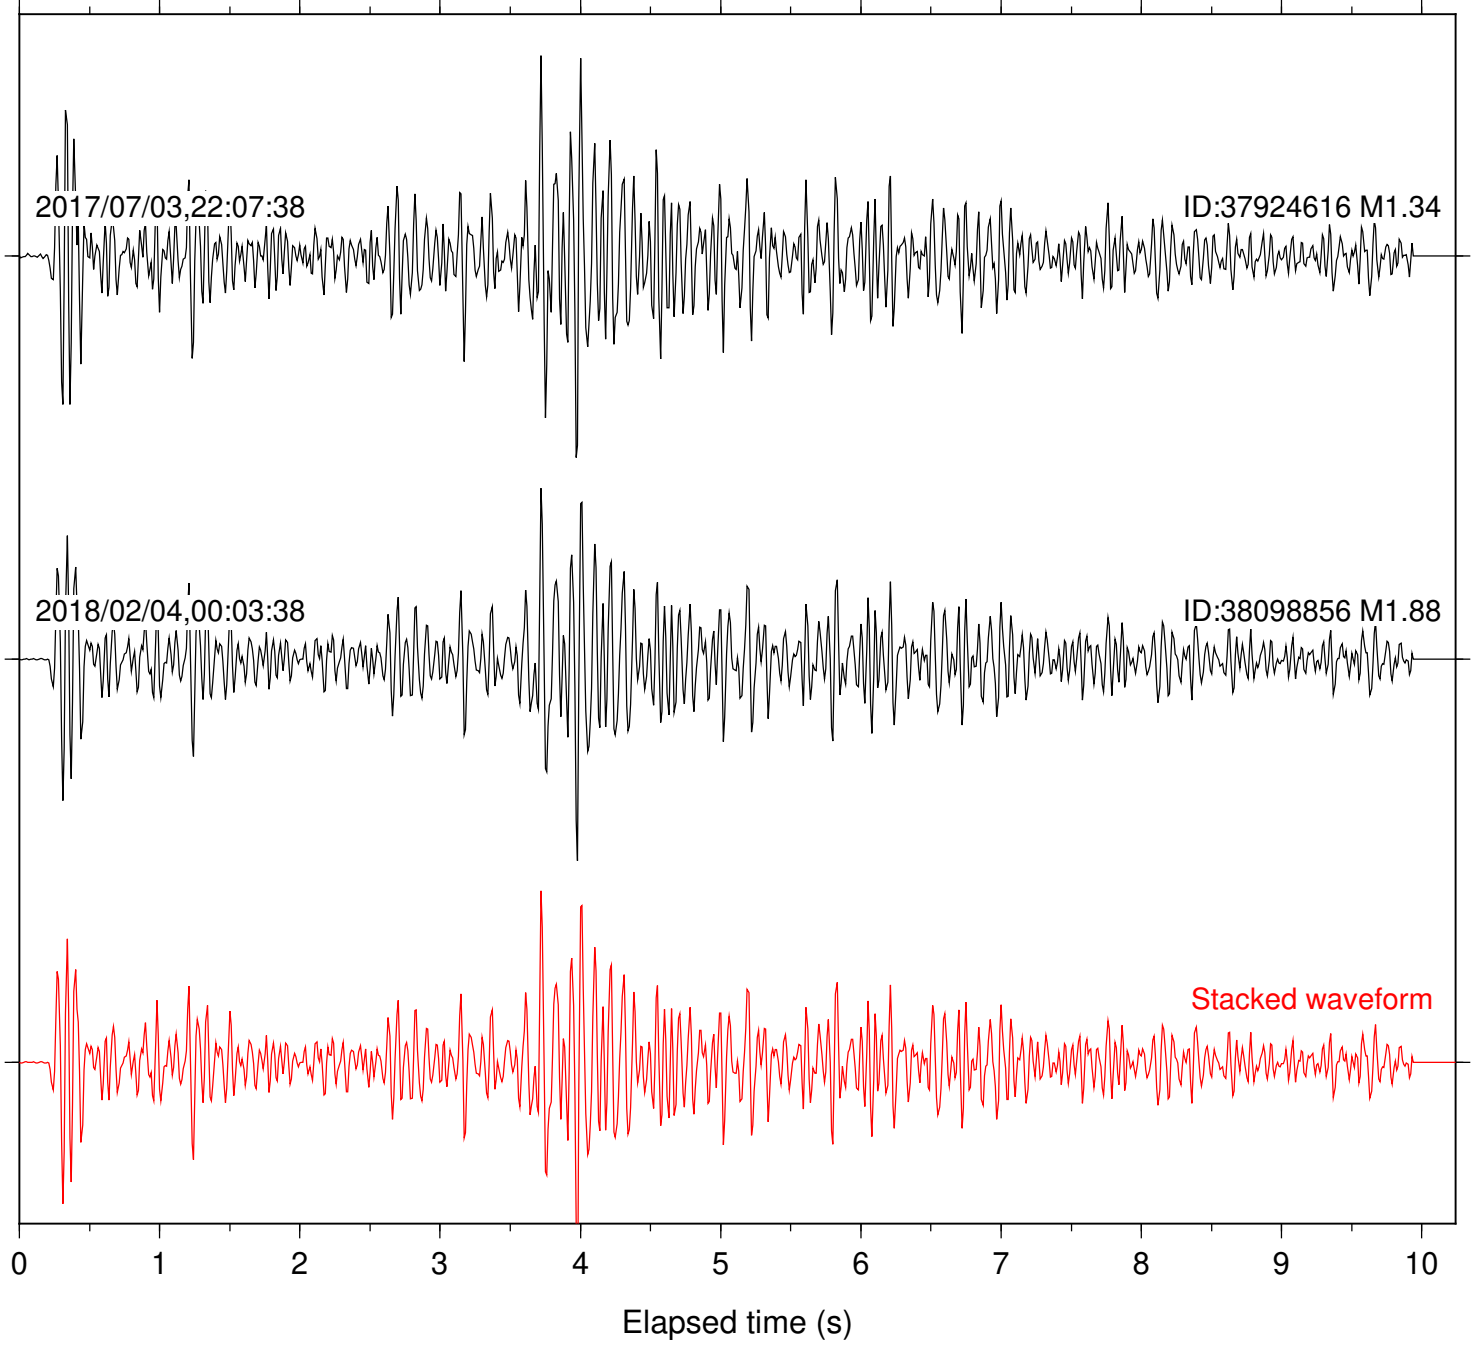

Station: B081 Com: EHZ

Focal depth: 5.27 km

Station: B082 Com: EHZ

Focal depth: 5.27 km

Station: B084 Com: EHZ

Focal depth: 5.27 km

Station: B086 Com: EHZ

Focal depth: 5.27 km

Station: B087 Com: EHZ

Focal depth: 5.27 km

Station: B088 Com: EHZ

Focal depth: 5.27 km

Station: B093 Com: EHZ

Focal depth: 5.27 km

2017/07/03,22:07:38

ID:37924616 M1.34

Station: DNR Com: HHZ

Focal depth: 5.27 km

Station: FRD Com: HHZ

Focal depth: 5.27 km

Station: HMT2 Com: HHZ

Focal depth: 5.27 km

Station: KNW Com: HHZ

Focal depth: 5.27 km

Station: PLM Com: HHZ

Focal depth: 5.27 km

Station: POB2 Com: HHZ

Focal depth: 5.27 km

Station: SMER Com: HHZ

Focal depth: 5.27 km

Station: SND Com: HHZ

Focal depth: 5.27 km