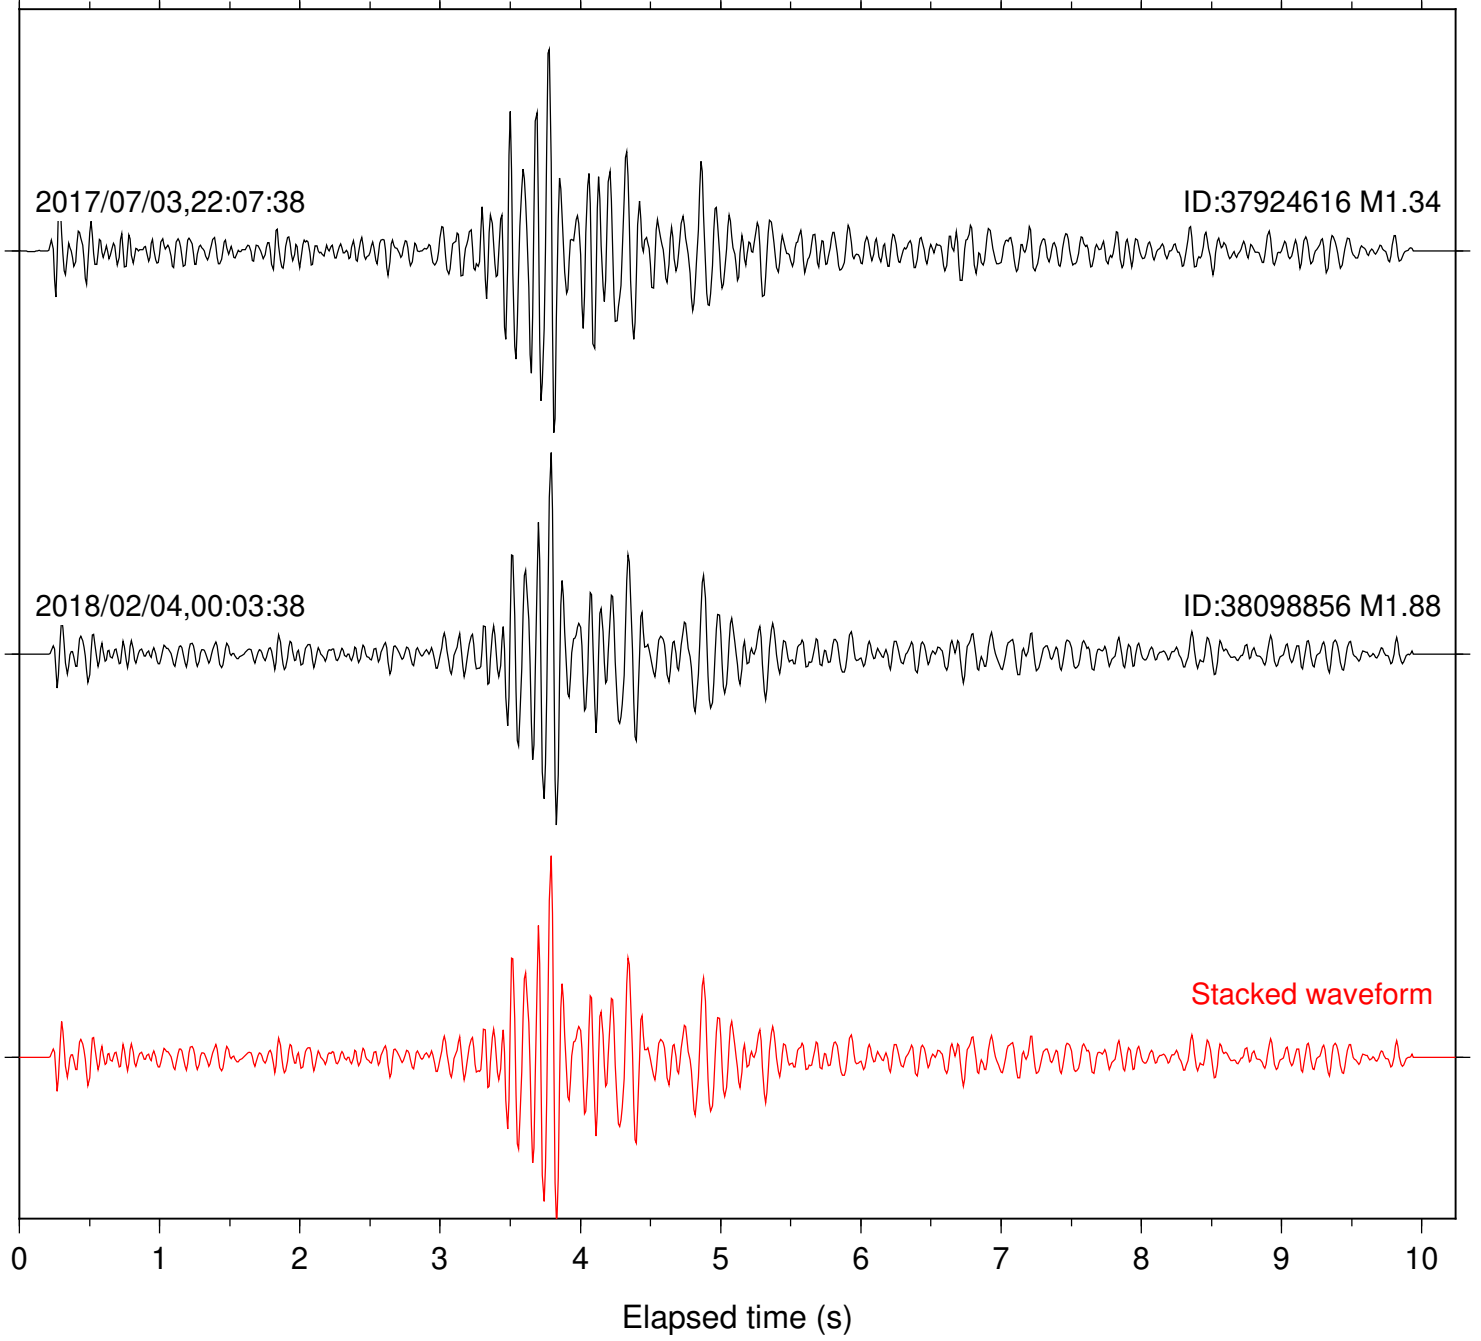

Station: B081 Com: EHZ

Focal depth: 5.27 km

Station: B082 Com: EHZ

Focal depth: 5.27 km

Station: B084 Com: EHZ

Focal depth: 5.27 km

Station: B086 Com: EHZ

Focal depth: 5.27 km

Station: DNR Com: HHZ

Focal depth: 5.27 km

Station: FRD Com: HHZ

Focal depth: 5.27 km

Station: HMT2 Com: HHZ

Focal depth: 5.27 km

Station: KNW Com: HHZ

Focal depth: 5.27 km

Station: PLM Com: HHZ

Focal depth: 5.27 km

Station: POB2 Com: HHZ

Focal depth: 5.27 km

Station: SMER Com: HHZ

Focal depth: 5.27 km

Station: SND Com: HHZ

Focal depth: 5.27 km