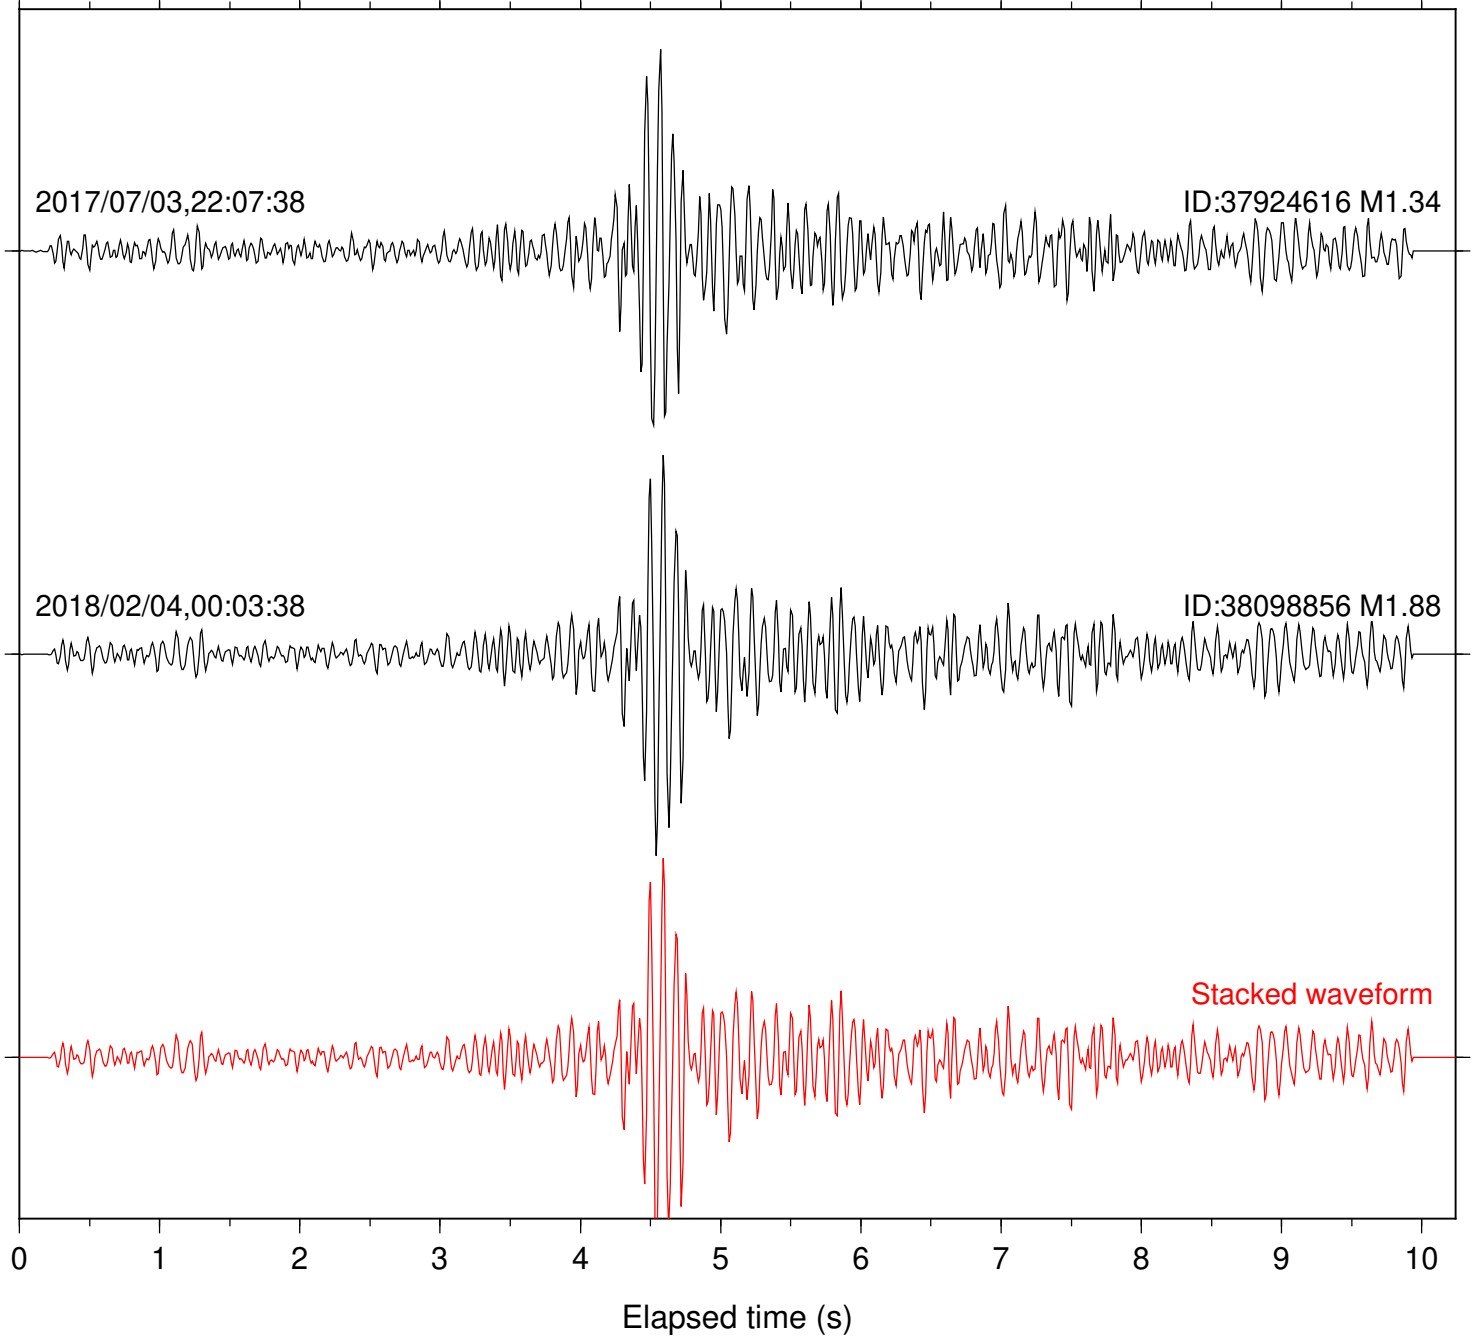

Station: B081 Com: EHZ

Focal depth: 5.27 km

Station: B082 Com: EHZ

Focal depth: 5.27 km

Station: B084 Com: EHZ

Focal depth: 5.27 km

Station: B086 Com: EHZ

Focal depth: 5.27 km

Station: B087 Com: EHZ

Focal depth: 5.27 km

Station: B088 Com: EHZ

Focal depth: 5.27 km

Station: B093 Com: EHZ

Focal depth: 5.27 km

2017/07/03,22:07:38

ID:37924616 M1.34

Station: DNR Com: HHZ

Focal depth: 5.27 km

Station: FRD Com: HHZ

Focal depth: 5.27 km

Station: HMT2 Com: HHZ

Focal depth: 5.27 km

Station: KNW Com: HHZ

Focal depth: 5.27 km

Station: PLM Com: HHZ

Focal depth: 5.27 km

Station: POB2 Com: HHZ

Focal depth: 5.27 km

Station: SMER Com: HHZ

Focal depth: 5.27 km

Station: SND Com: HHZ

Focal depth: 5.27 km