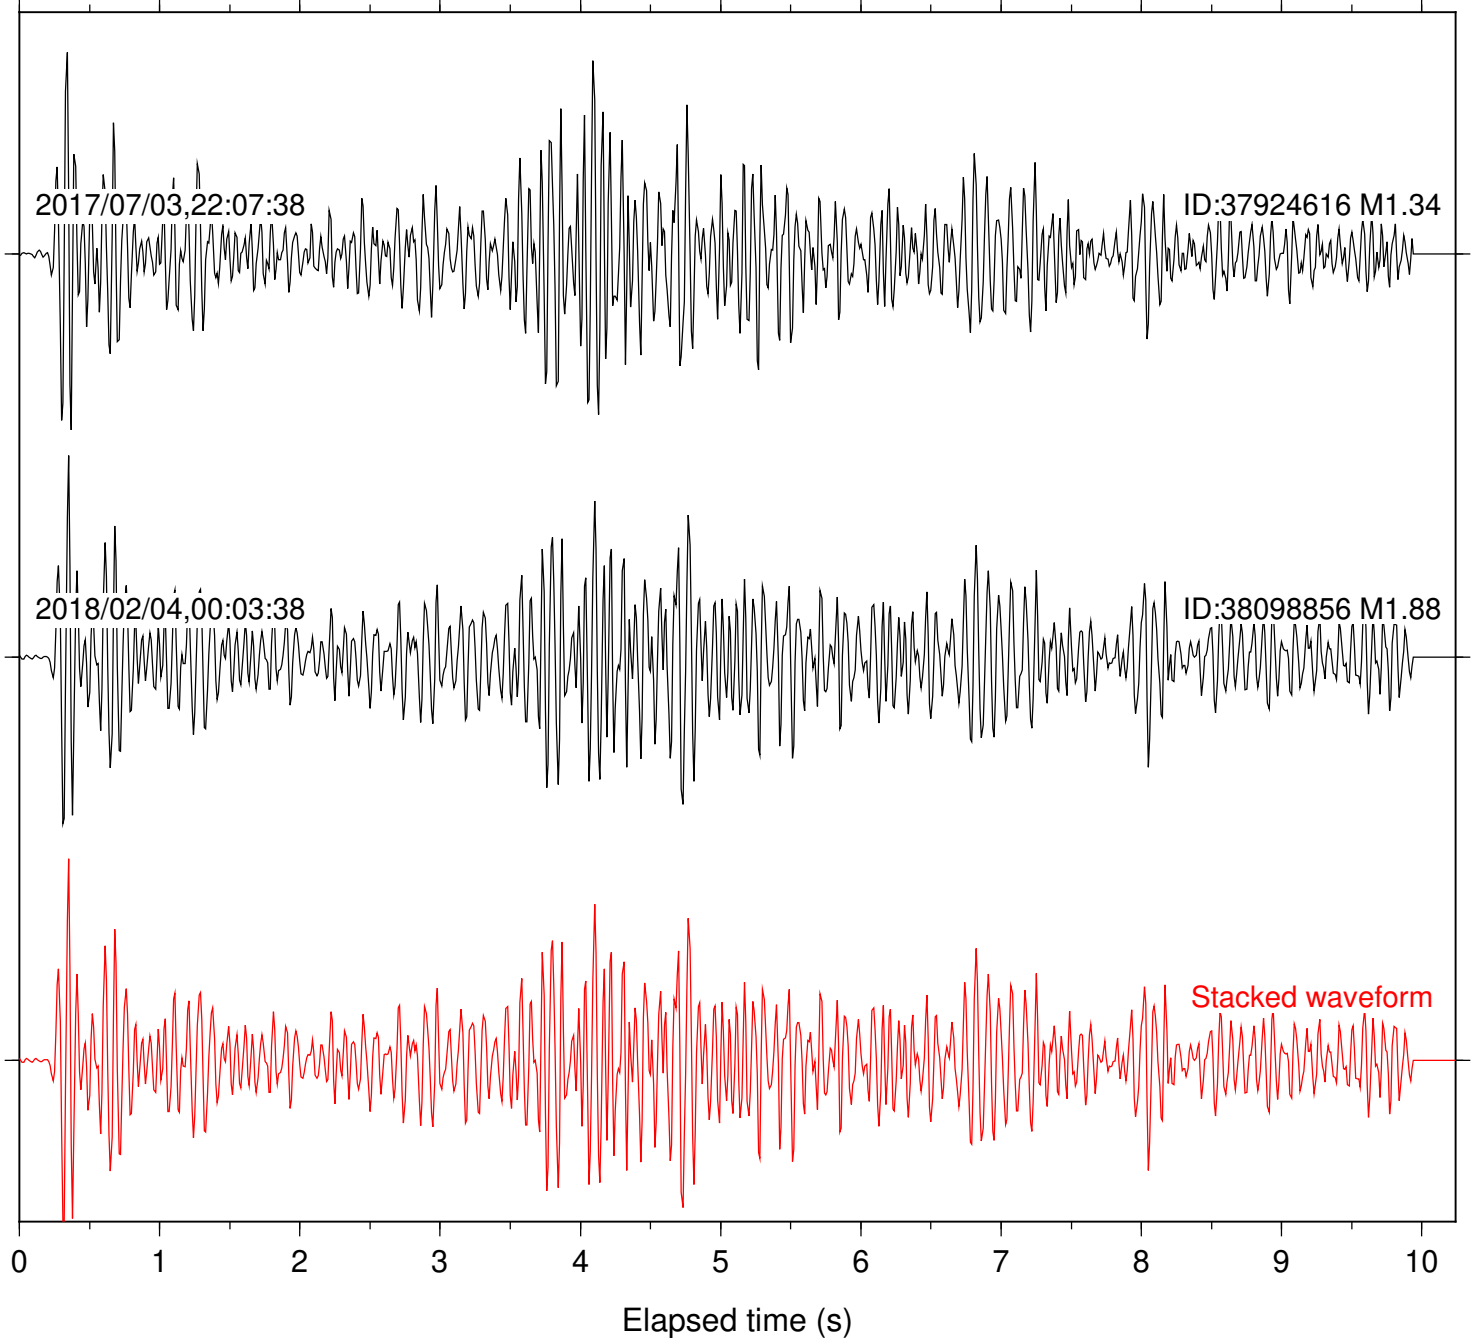

Station: B081 Com: EHZ

Focal depth: 5.27 km

Station: B082 Com: EHZ

Focal depth: 5.27 km

Station: B084 Com: EHZ

Focal depth: 5.27 km

Station: B086 Com: EHZ

Focal depth: 5.27 km

Station: B087 Com: EHZ

Focal depth: 5.27 km

Station: B088 Com: EHZ

Focal depth: 5.27 km

Station: B093 Com: EHZ

Focal depth: 5.27 km

2017/07/03,22:07:38

ID:37924616 M1.34

Station: DNR Com: HHZ

Focal depth: 5.27 km

Station: FRD Com: HHZ

Focal depth: 5.27 km

Station: HMT2 Com: HHZ

Focal depth: 5.27 km

Station: KNW Com: HHZ

Focal depth: 5.27 km

Station: PLM Com: HHZ

Focal depth: 5.27 km

Station: POB2 Com: HHZ

Focal depth: 5.27 km

Station: SMER Com: HHZ

Focal depth: 5.27 km

Station: SND Com: HHZ

Focal depth: 5.27 km