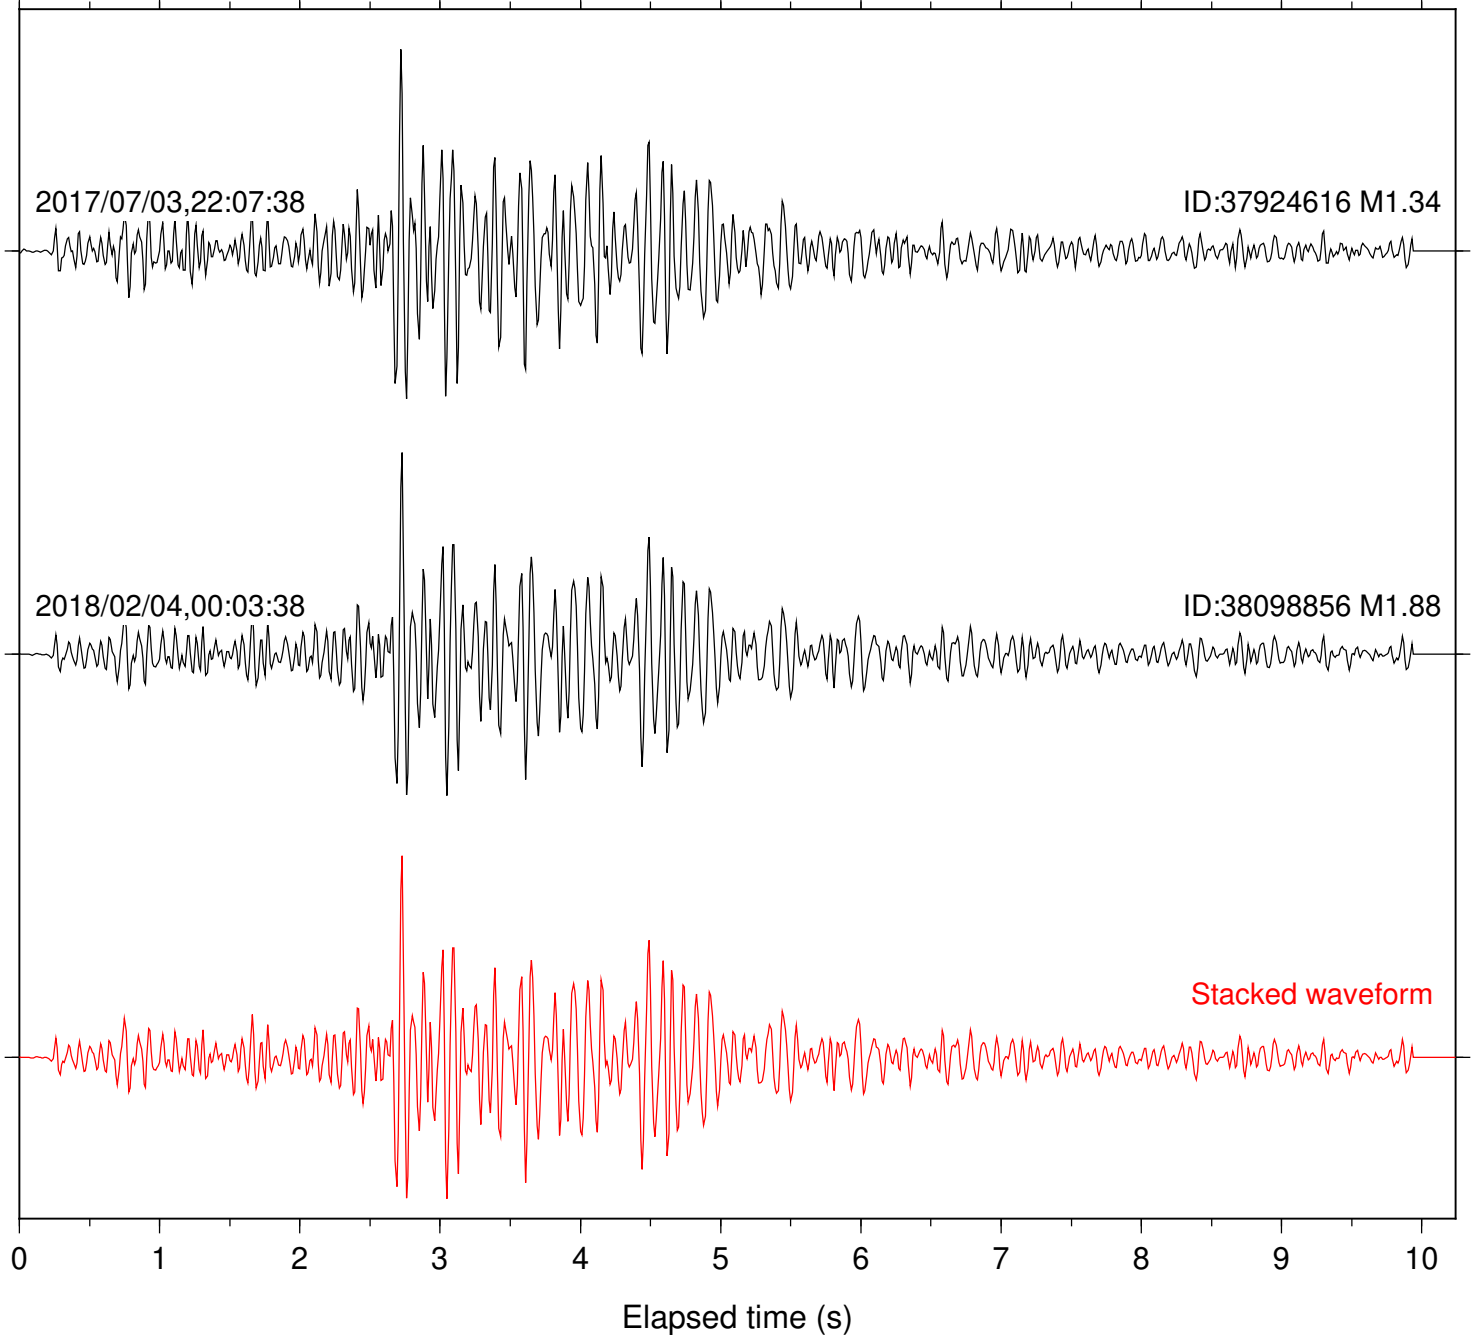

Station: B087 Com: EHZ

Focal depth: 5.27 km

Station: B088 Com: EHZ

Focal depth: 5.27 km

Station: B093 Com: EHZ

Focal depth: 5.27 km

2017/07/03,22:07:38

ID:37924616 M1.34

2018/02/04,00:03:38

ID:38098856 M1.88

Stacked waveform

0 1 2 3 4 5 6 7 8 9 10
Elapsed time (s)

Station: B946 Com: EHZ

Focal depth: 5.27 km

Station: CSH Com: HHZ

Focal depth: 5.27 km

Station: DNR Com: HHZ

Focal depth: 5.27 km

Station: FRD Com: HHZ

Focal depth: 5.27 km

Station: HMT2 Com: HHZ

Focal depth: 5.27 km

Station: KNW Com: HHZ

Focal depth: 5.27 km

Station: PLM Com: HHZ

Focal depth: 5.27 km

Station: POB2 Com: HHZ

Focal depth: 5.27 km

Station: SMER Com: HHZ

Focal depth: 5.27 km

Station: SND Com: HHZ

Focal depth: 5.27 km