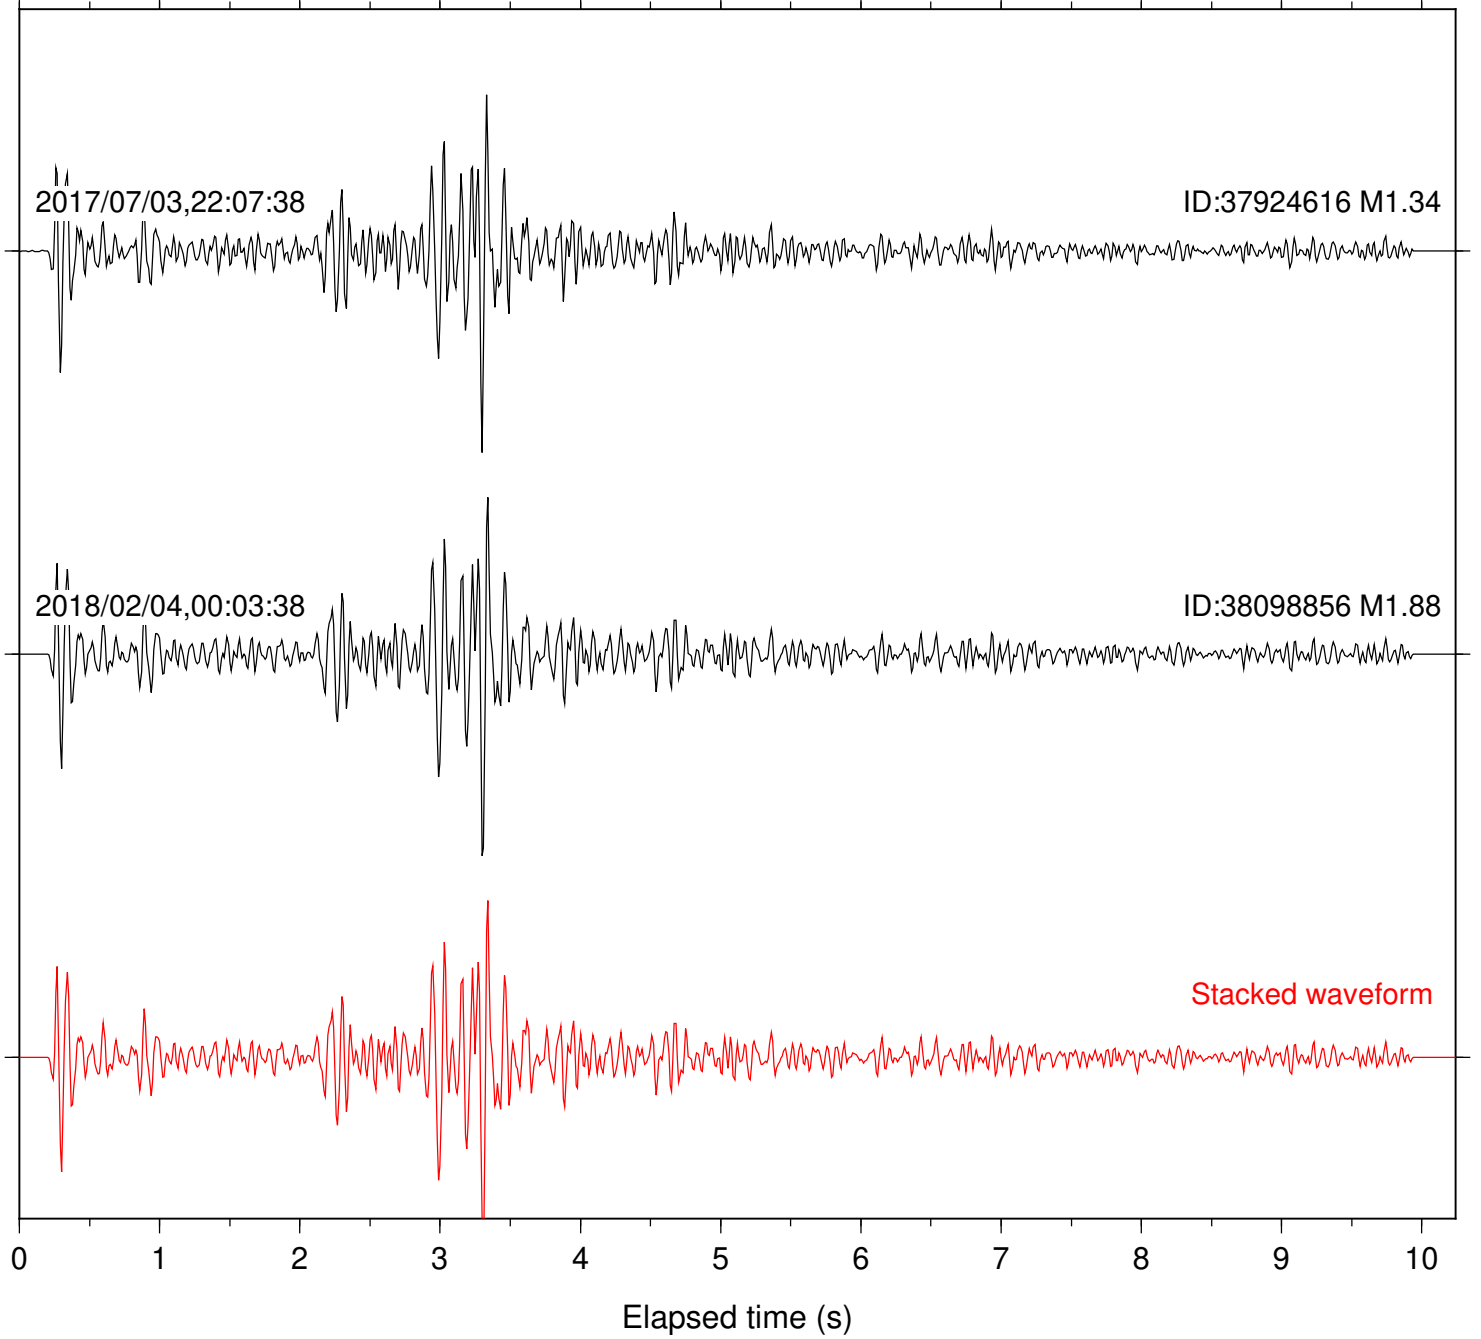

Station: B081 Com: EHZ

Focal depth: 5.27 km

Station: B082 Com: EHZ

Focal depth: 5.27 km

Station: B084 Com: EHZ

Focal depth: 5.27 km

Station: B086 Com: EHZ

Focal depth: 5.27 km

Station: B087 Com: EHZ

Focal depth: 5.27 km

Station: B088 Com: EHZ

Focal depth: 5.27 km

Station: B093 Com: EHZ

Focal depth: 5.27 km

2017/07/03,22:07:38

ID:37924616 M1.34

Station: DNR Com: HHZ

Focal depth: 5.27 km

Station: FRD Com: HHZ

Focal depth: 5.27 km

Station: HMT2 Com: HHZ

Focal depth: 5.27 km

Station: KNW Com: HHZ

Focal depth: 5.27 km

Station: PLM Com: HHZ

Focal depth: 5.27 km

Station: POB2 Com: HHZ

Focal depth: 5.27 km

Station: SMER Com: HHZ

Focal depth: 5.27 km

Station: SND Com: HHZ

Focal depth: 5.27 km