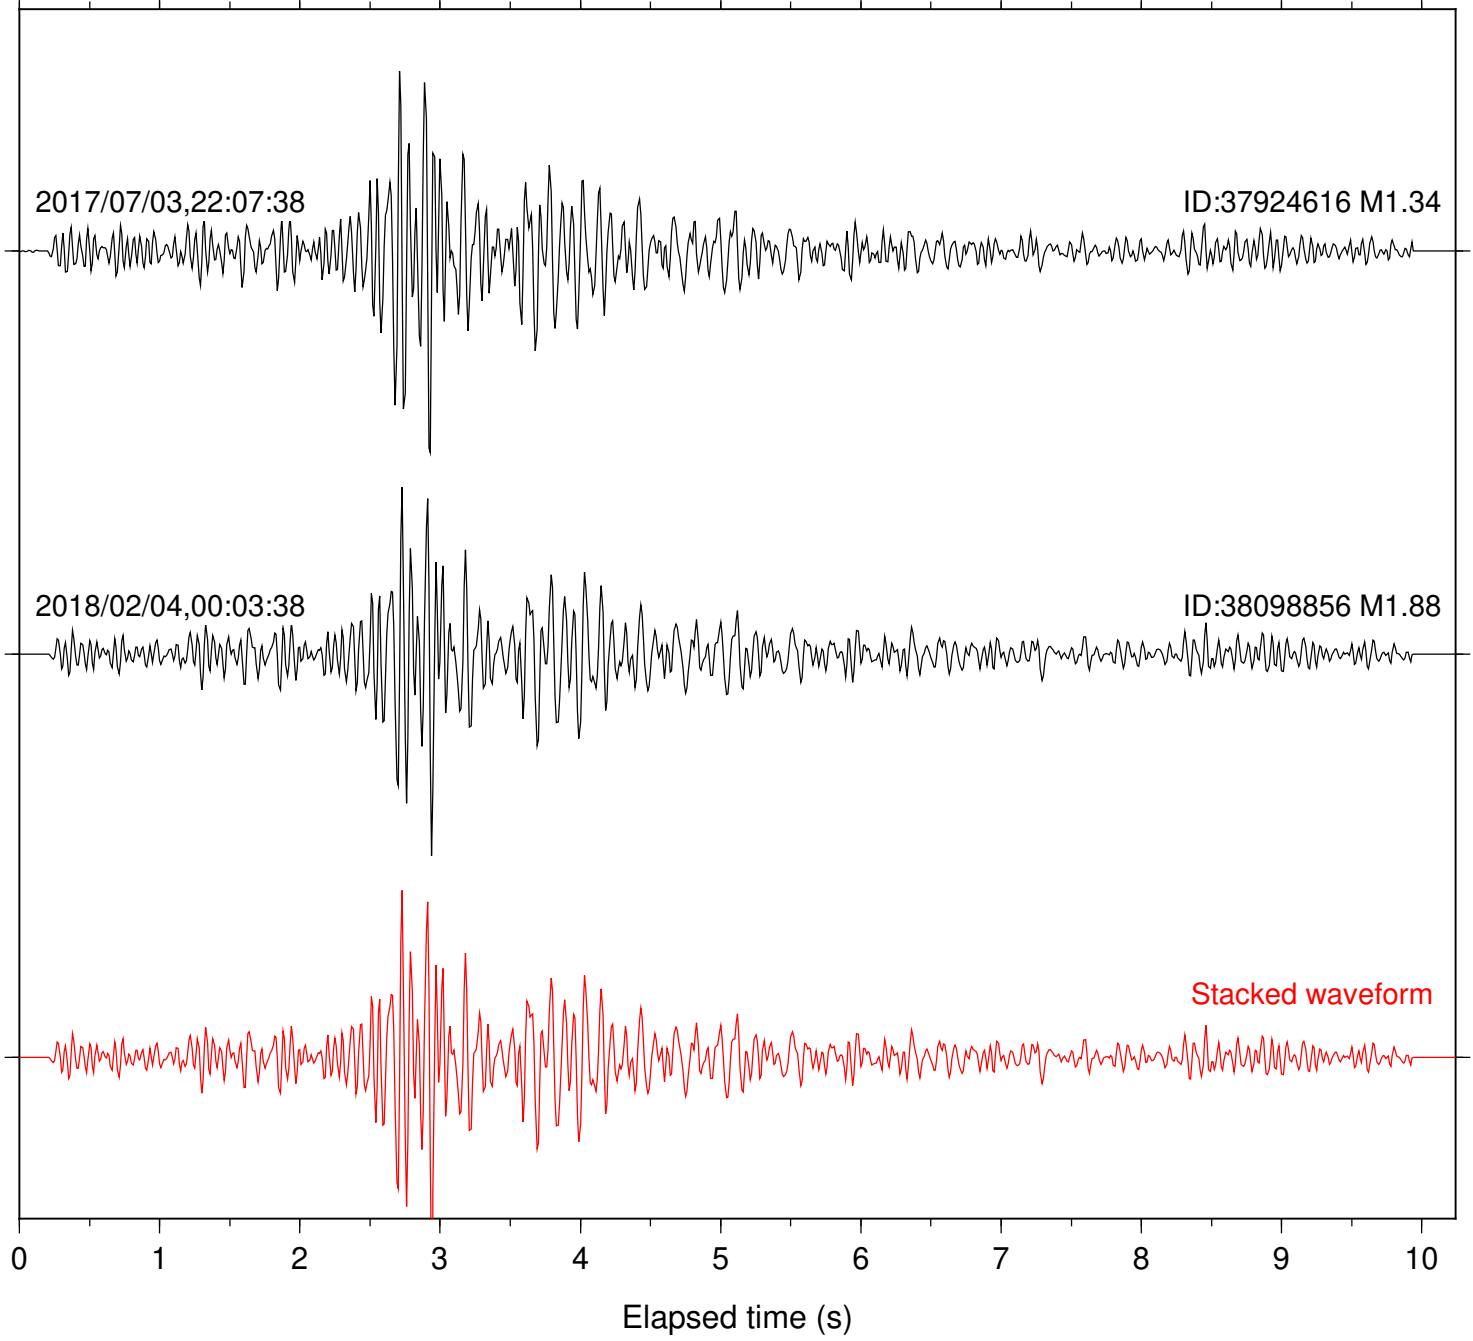

Station: B087 Com: EHZ

Focal depth: 5.27 km

Station: B088 Com: EHZ

Focal depth: 5.27 km

Station: B093 Com: EHZ

Focal depth: 5.27 km

2017/07/03,22:07:38

ID:37924616 M1.34

2018/02/04,00:03:38

ID:38098856 M1.88

Stacked waveform

0 1 2 3 4 5 6 7 8 9 10
Elapsed time (s)

Station: B946 Com: EHZ

Focal depth: 5.27 km

Station: CSH Com: HHZ

Focal depth: 5.27 km

Station: DNR Com: HHZ

Focal depth: 5.27 km

Station: FRD Com: HHZ

Focal depth: 5.27 km

Station: HMT2 Com: HHZ

Focal depth: 5.27 km

Station: KNW Com: HHZ

Focal depth: 5.27 km

Station: PLM Com: HHZ

Focal depth: 5.27 km

Station: POB2 Com: HHZ

Focal depth: 5.27 km

Station: SMER Com: HHZ

Focal depth: 5.27 km

Station: SND Com: HHZ

Focal depth: 5.27 km