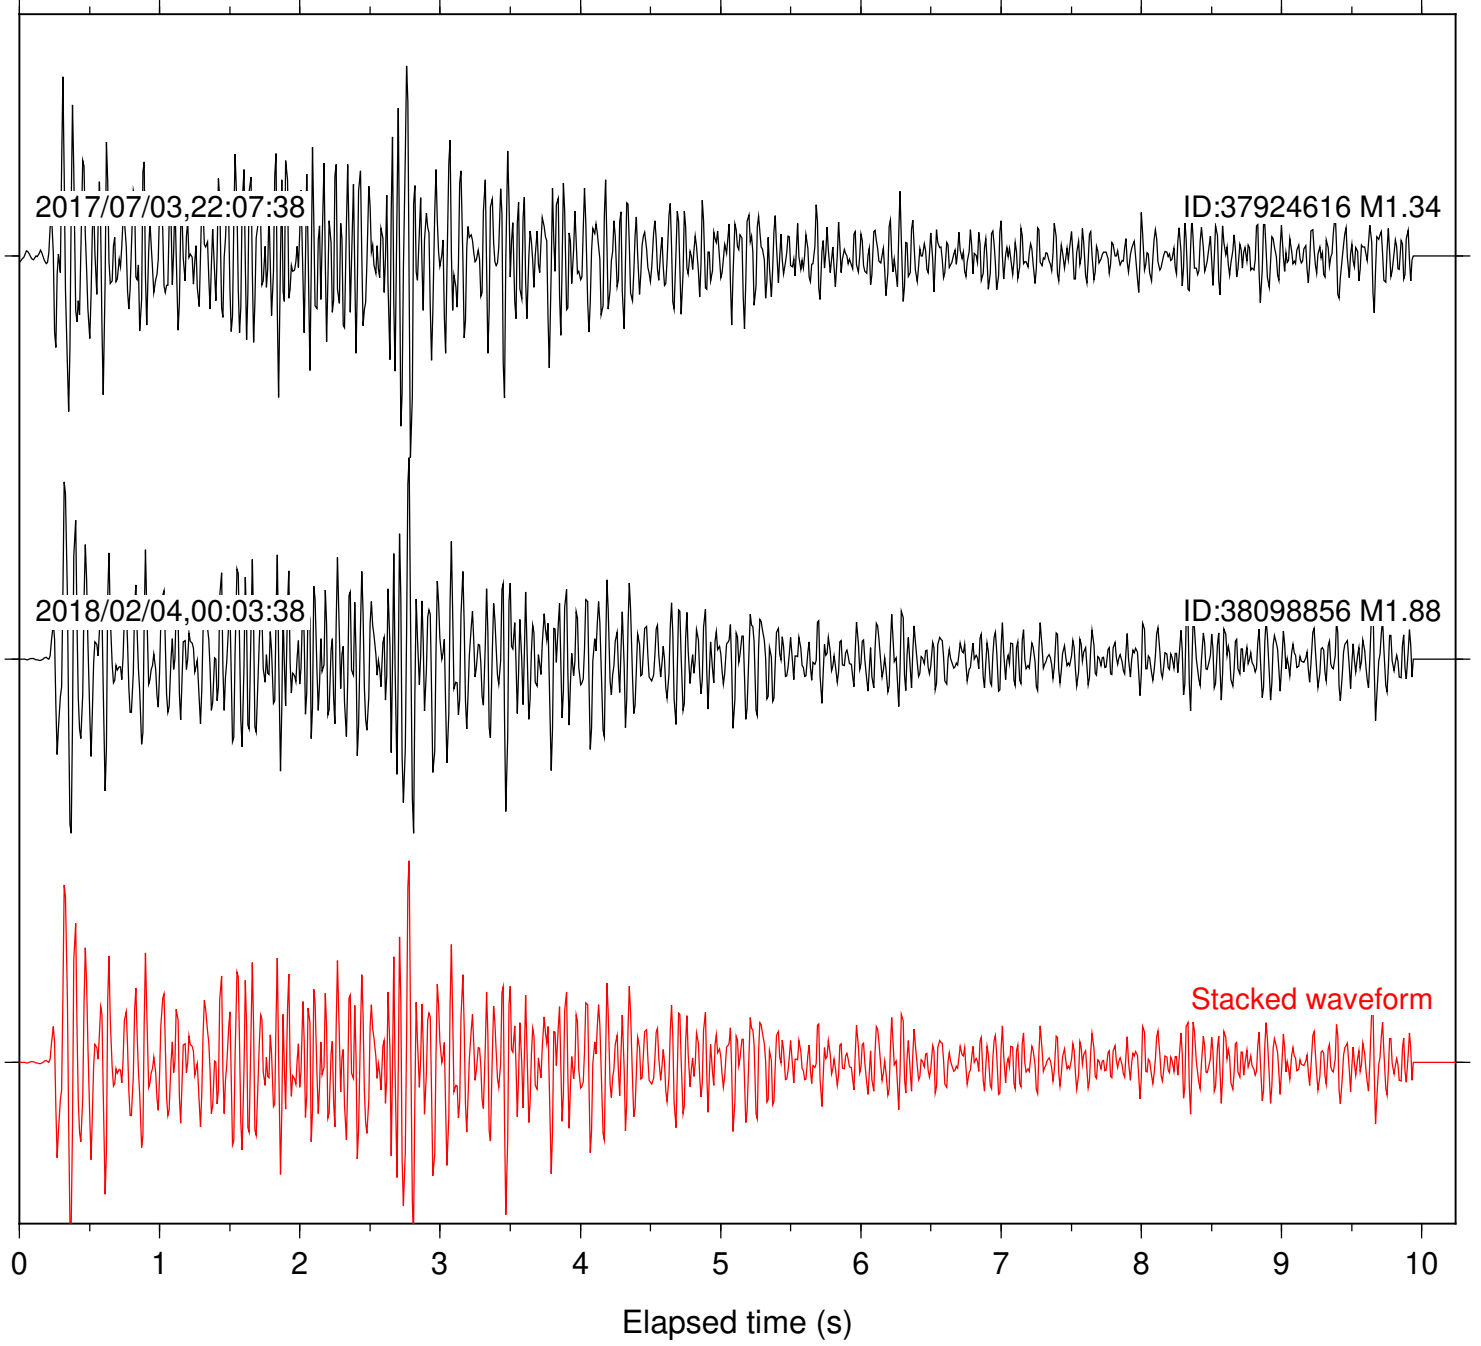

Station: B087 Com: EHZ

Focal depth: 5.27 km

Station: B088 Com: EHZ

Focal depth: 5.27 km

Station: B093 Com: EHZ

Focal depth: 5.27 km

2017/07/03,22:07:38

ID:37924616 M1.34

2018/02/04,00:03:38

ID:38098856 M1.88

Stacked waveform

0 1 2 3 4 5 6 7 8 9 10
Elapsed time (s)

Station: B946 Com: EHZ

Focal depth: 5.27 km

Station: CSH Com: HHZ

Focal depth: 5.27 km

Station: DNR Com: HHZ

Focal depth: 5.27 km

Station: FRD Com: HHZ

Focal depth: 5.27 km

Station: HMT2 Com: HHZ

Focal depth: 5.27 km

Station: KNW Com: HHZ

Focal depth: 5.27 km

Station: PLM Com: HHZ

Focal depth: 5.27 km

Station: POB2 Com: HHZ

Focal depth: 5.27 km

Station: SMER Com: HHZ

Focal depth: 5.27 km

Station: SND Com: HHZ

Focal depth: 5.27 km