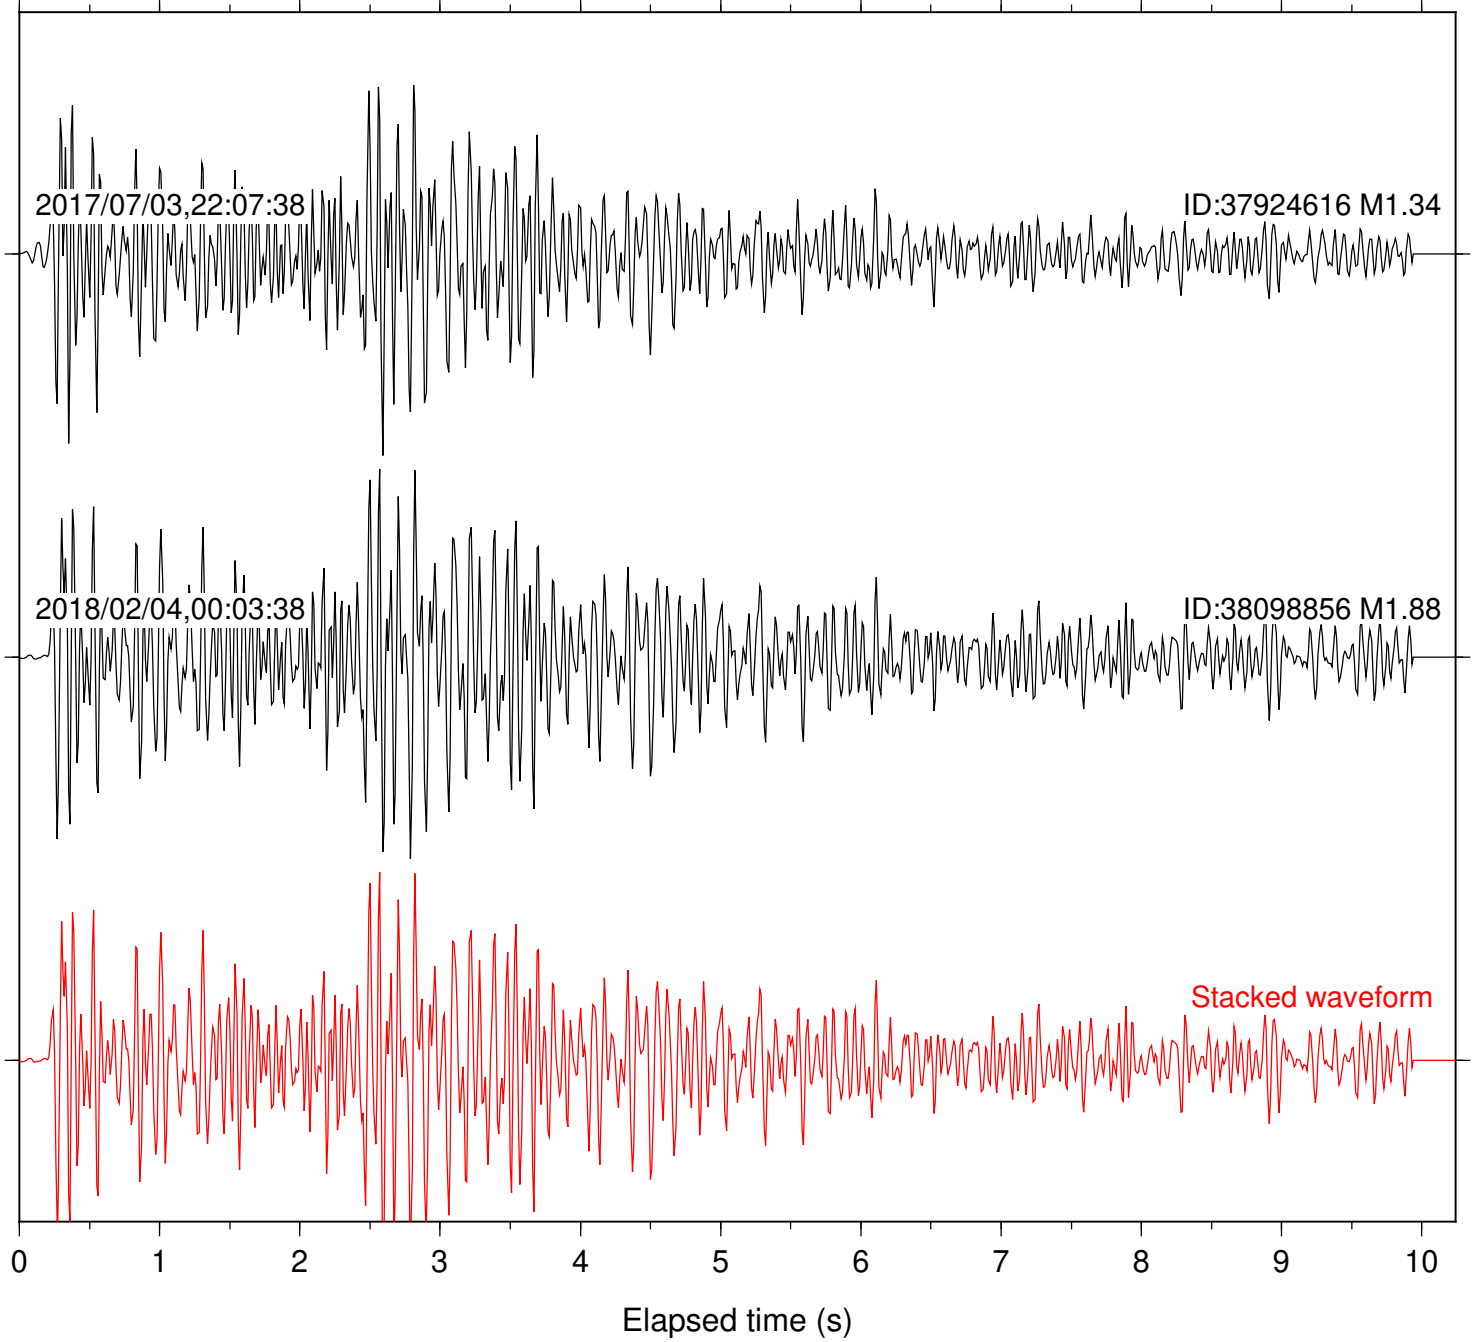

Station: B081 Com: EHZ

Focal depth: 5.27 km

Station: B082 Com: EHZ

Focal depth: 5.27 km

Station: B084 Com: EHZ

Focal depth: 5.27 km

Station: B086 Com: EHZ

Focal depth: 5.27 km

Station: B087 Com: EHZ

Focal depth: 5.27 km

Station: B088 Com: EHZ

Focal depth: 5.27 km

Station: B093 Com: EHZ

Focal depth: 5.27 km

2017/07/03,22:07:38

ID:37924616 M1.34

Station: DNR Com: HHZ

Focal depth: 5.27 km

Station: FRD Com: HHZ

Focal depth: 5.27 km

Station: HMT2 Com: HHZ

Focal depth: 5.27 km

Station: KNW Com: HHZ

Focal depth: 5.27 km

Station: PLM Com: HHZ

Focal depth: 5.27 km

Station: POB2 Com: HHZ

Focal depth: 5.27 km

Station: SMER Com: HHZ

Focal depth: 5.27 km

Station: SND Com: HHZ

Focal depth: 5.27 km