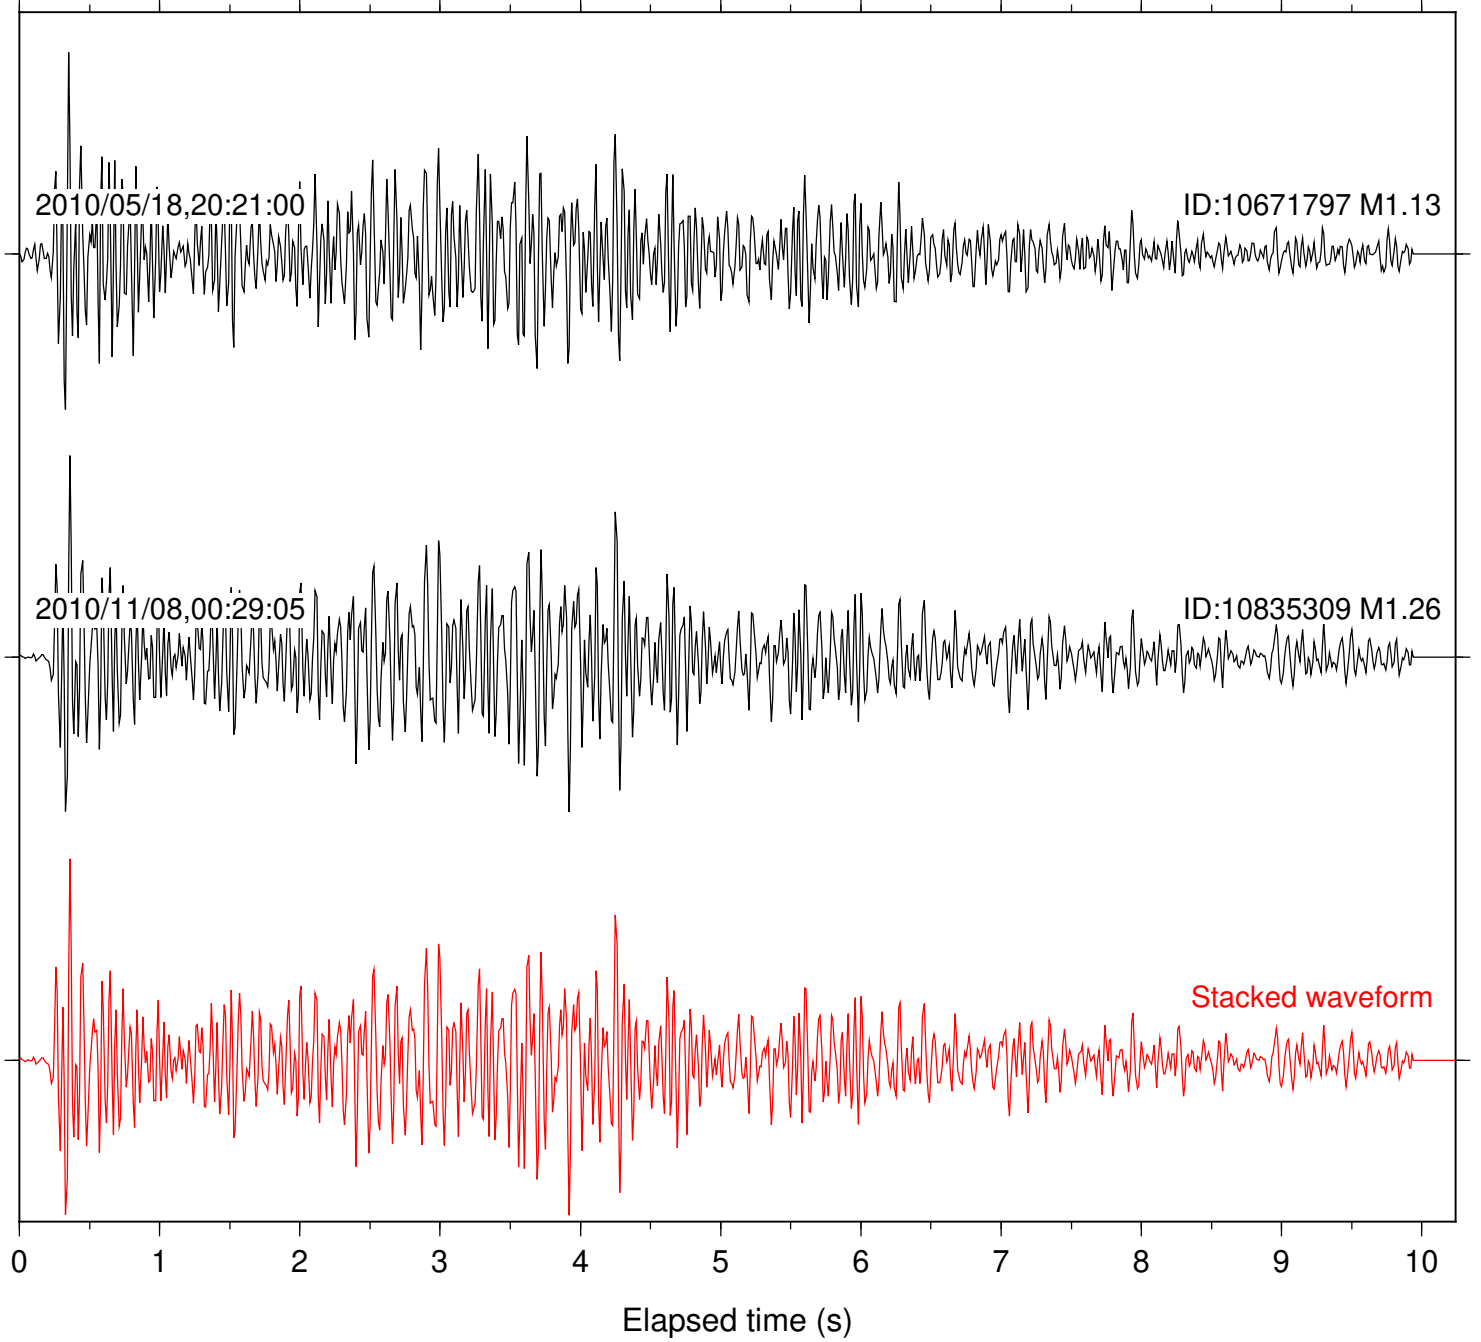

Station: CBK Com: EHZ

Focal depth: 8.18 km

Station: YUH2 Com: HHZ

Focal depth: 8.18 km