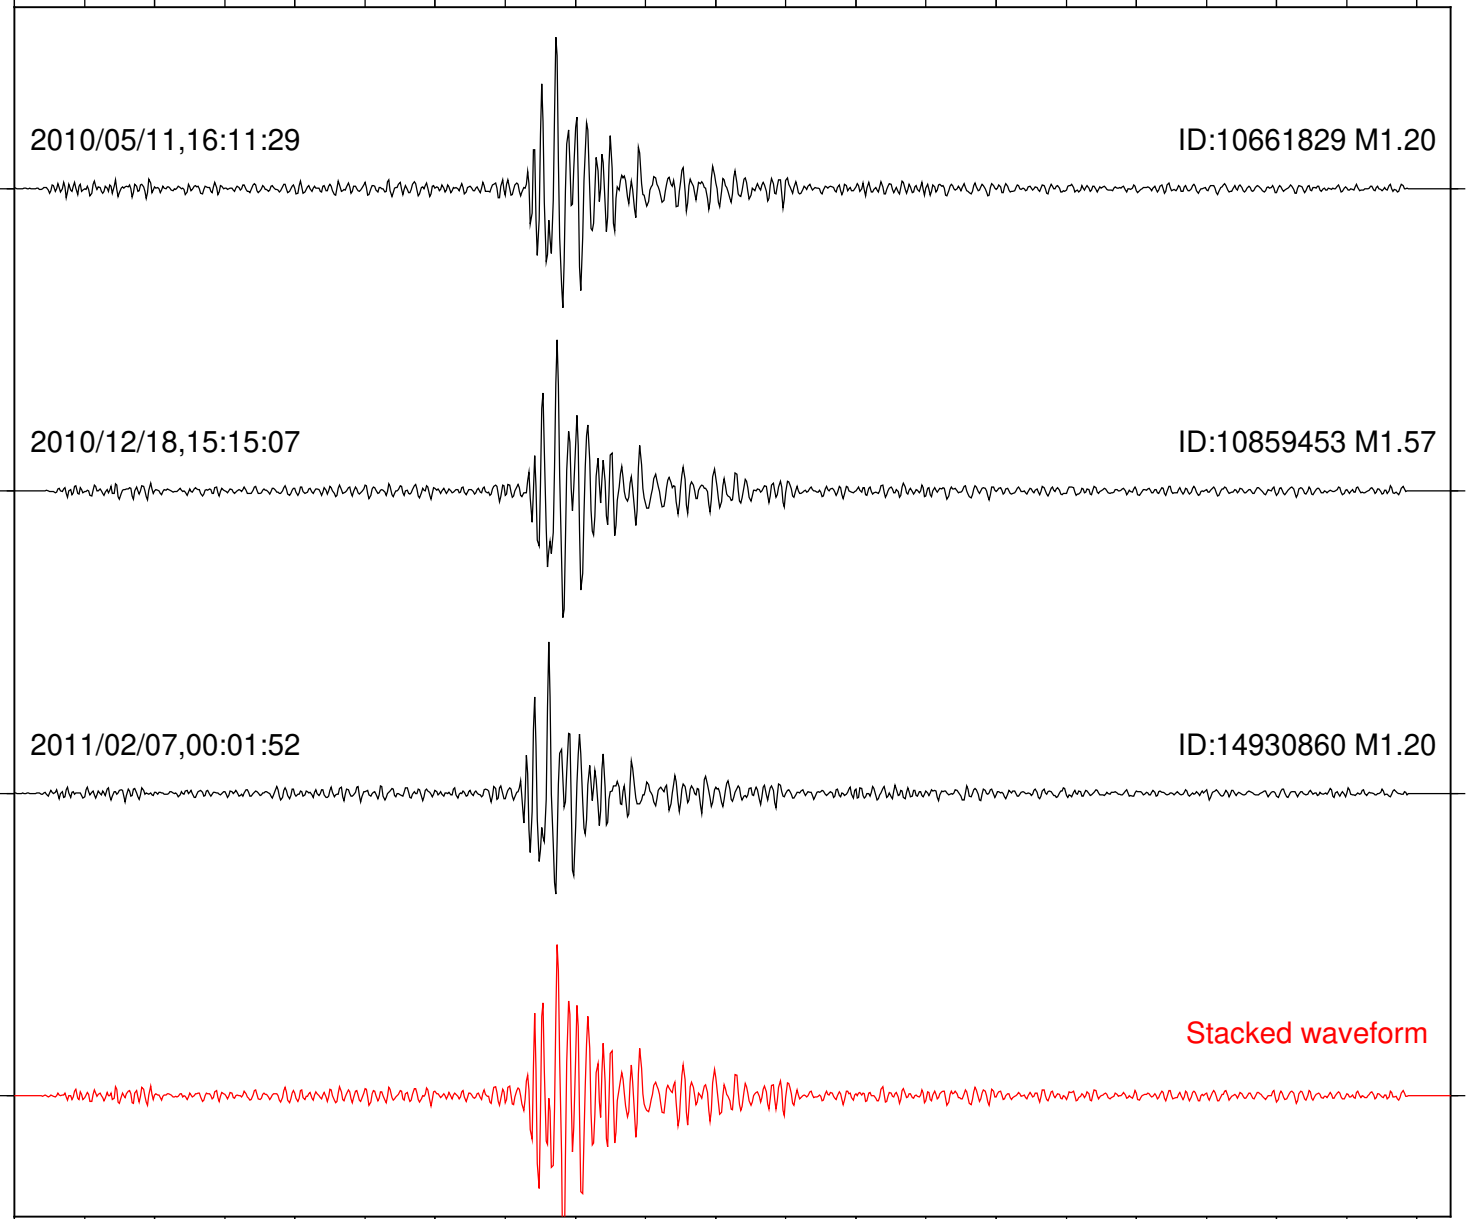

Station: B081 Com: EHZ

Focal depth: 7.87 km

2010/05/11,16:11:29

ID:10661829 M1.20

2010/12/18,15:15:07

ID:10859453 M1.57

2011/02/07,00:01:52

ID:14930860 M1.20

Stacked waveform

0 1 2 3 4 5 6 7 8 9 10
Elapsed time (s)

Station: B082 Com: EHZ

Focal depth: 7.87 km

2010/05/11,16:11:29

ID:10661829 M1.20

2010/12/18,15:15:07

ID:10859453 M1.57

2011/02/07,00:01:52

ID:14930860 M1.20

Stacked waveform

0 1 2 3 4 5 6 7 8 9 10
Elapsed time (s)

Station: B084 Com: EHZ

Focal depth: 7.85 km

Station: B086 Com: EHZ

Focal depth: 7.87 km

Station: TOR Com: HHZ

Focal depth: 7.85 km

2010/05/11,16:11:29

ID:10661829 M1.20

2010/12/18,15:15:07

ID:10859453 M1.57

Stacked waveform

0 1 2 3 4 5 6 7 8 9 10
Elapsed time (s)