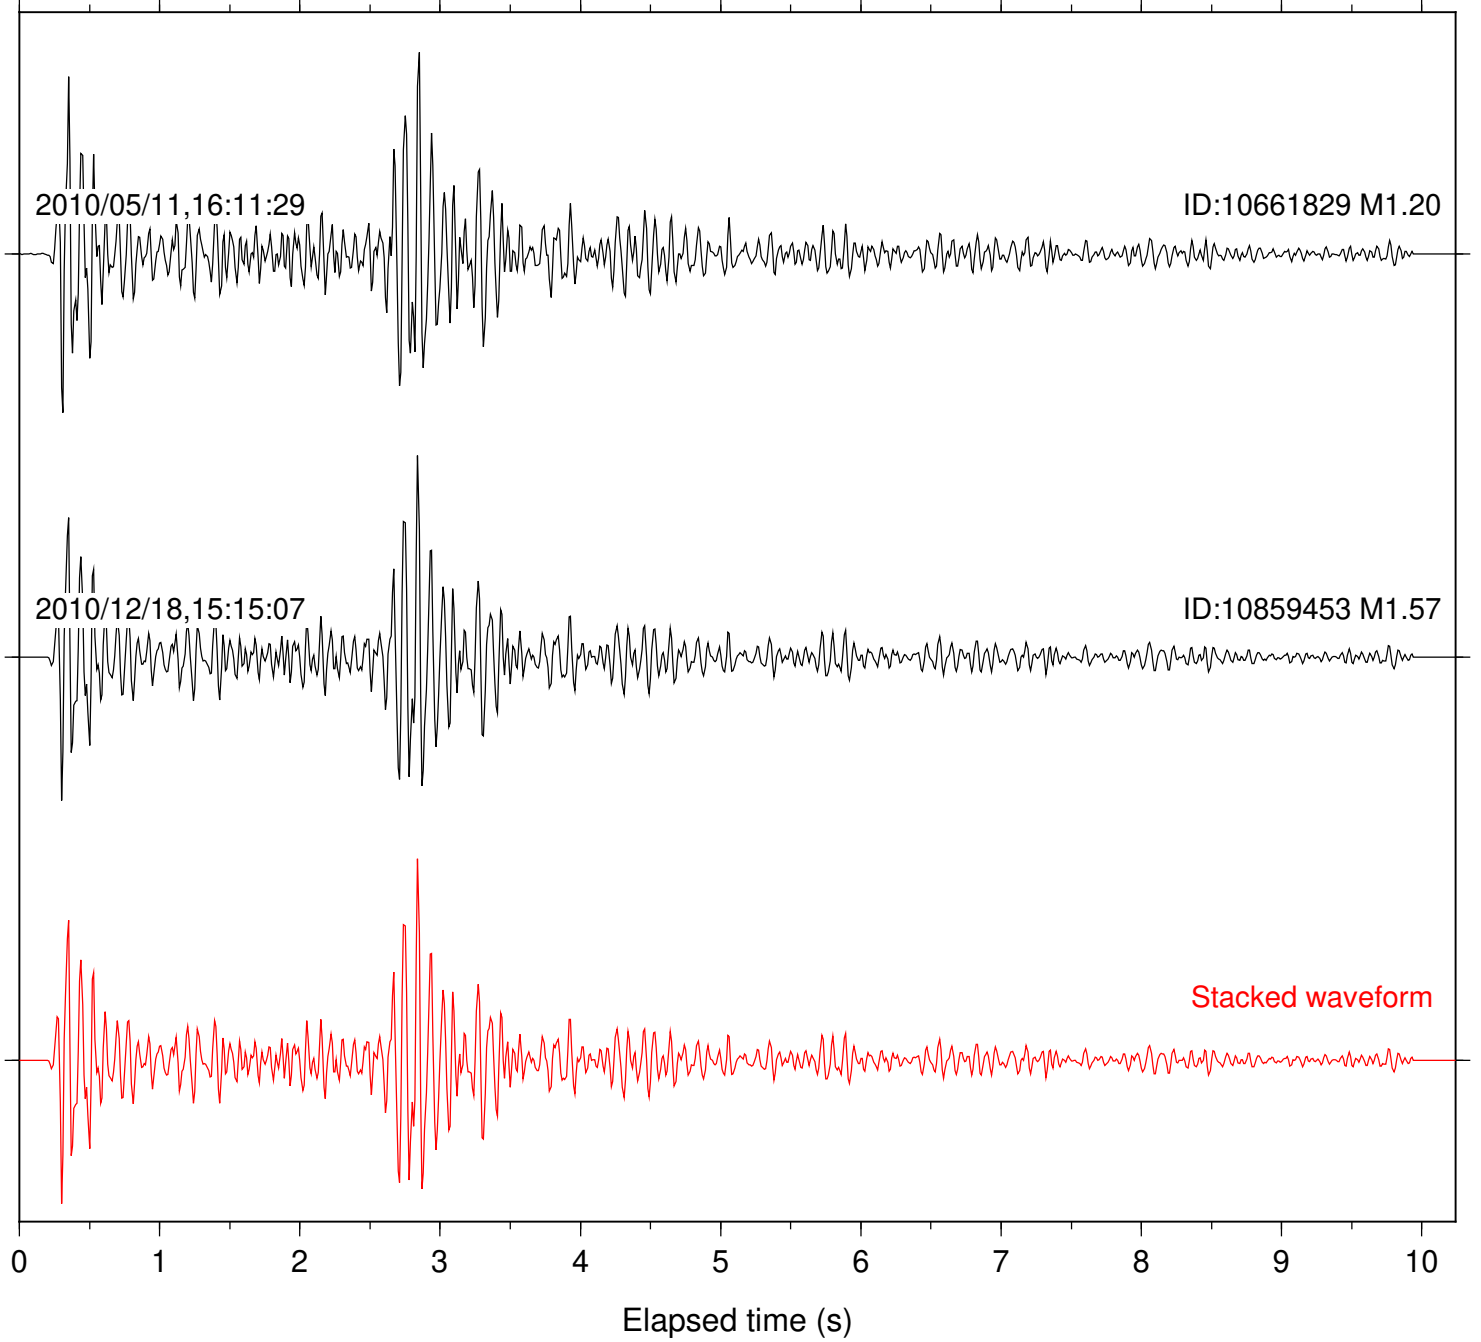

2011/02/07,00:01:52

ID:14930860 M1.20

Stacked waveform

0 1 2 3 4 5 6 7 8 9 10
Elapsed time (s)

Station: B084 Com: EHZ

Focal depth: 7.85 km

Station: B086 Com: EHZ

Focal depth: 7.87 km