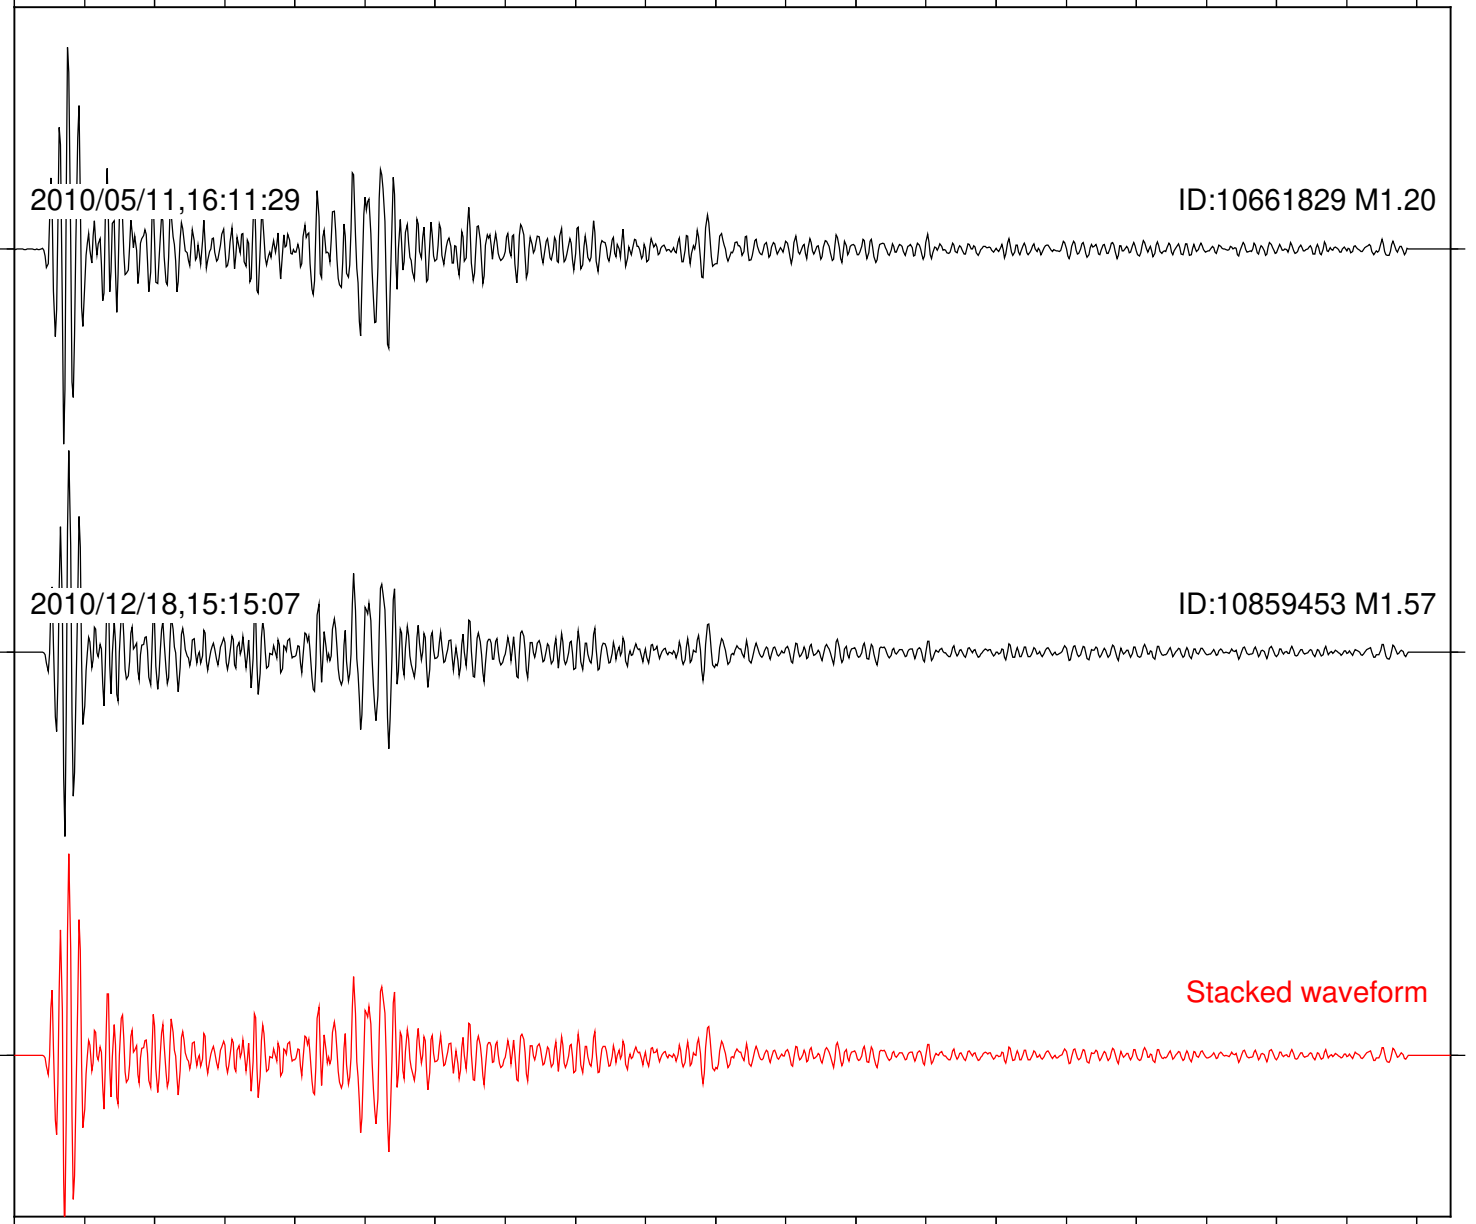

Station: B088 Com: EHZ

Focal depth: 7.85 km

2010/05/11,16:11:29

ID:10661829 M1.20

2010/12/18,15:15:07

ID:10859453 M1.57

Stacked waveform

0 1 2 3 4 5 6 7 8 9 10
Elapsed time (s)

Station: B093 Com: EHZ

Focal depth: 7.87 km

Station: B946 Com: EHZ

Focal depth: 7.87 km

Station: FRD Com: HHZ

Focal depth: 7.85 km

Station: KNW Com: HHZ

Focal depth: 7.87 km

Station: TOR Com: HHZ

Focal depth: 7.85 km

2010/05/11,16:11:29

ID:10661829 M1.20

2010/12/18,15:15:07

ID:10859453 M1.57

Stacked waveform

0 1 2 3 4 5 6 7 8 9 10
Elapsed time (s)