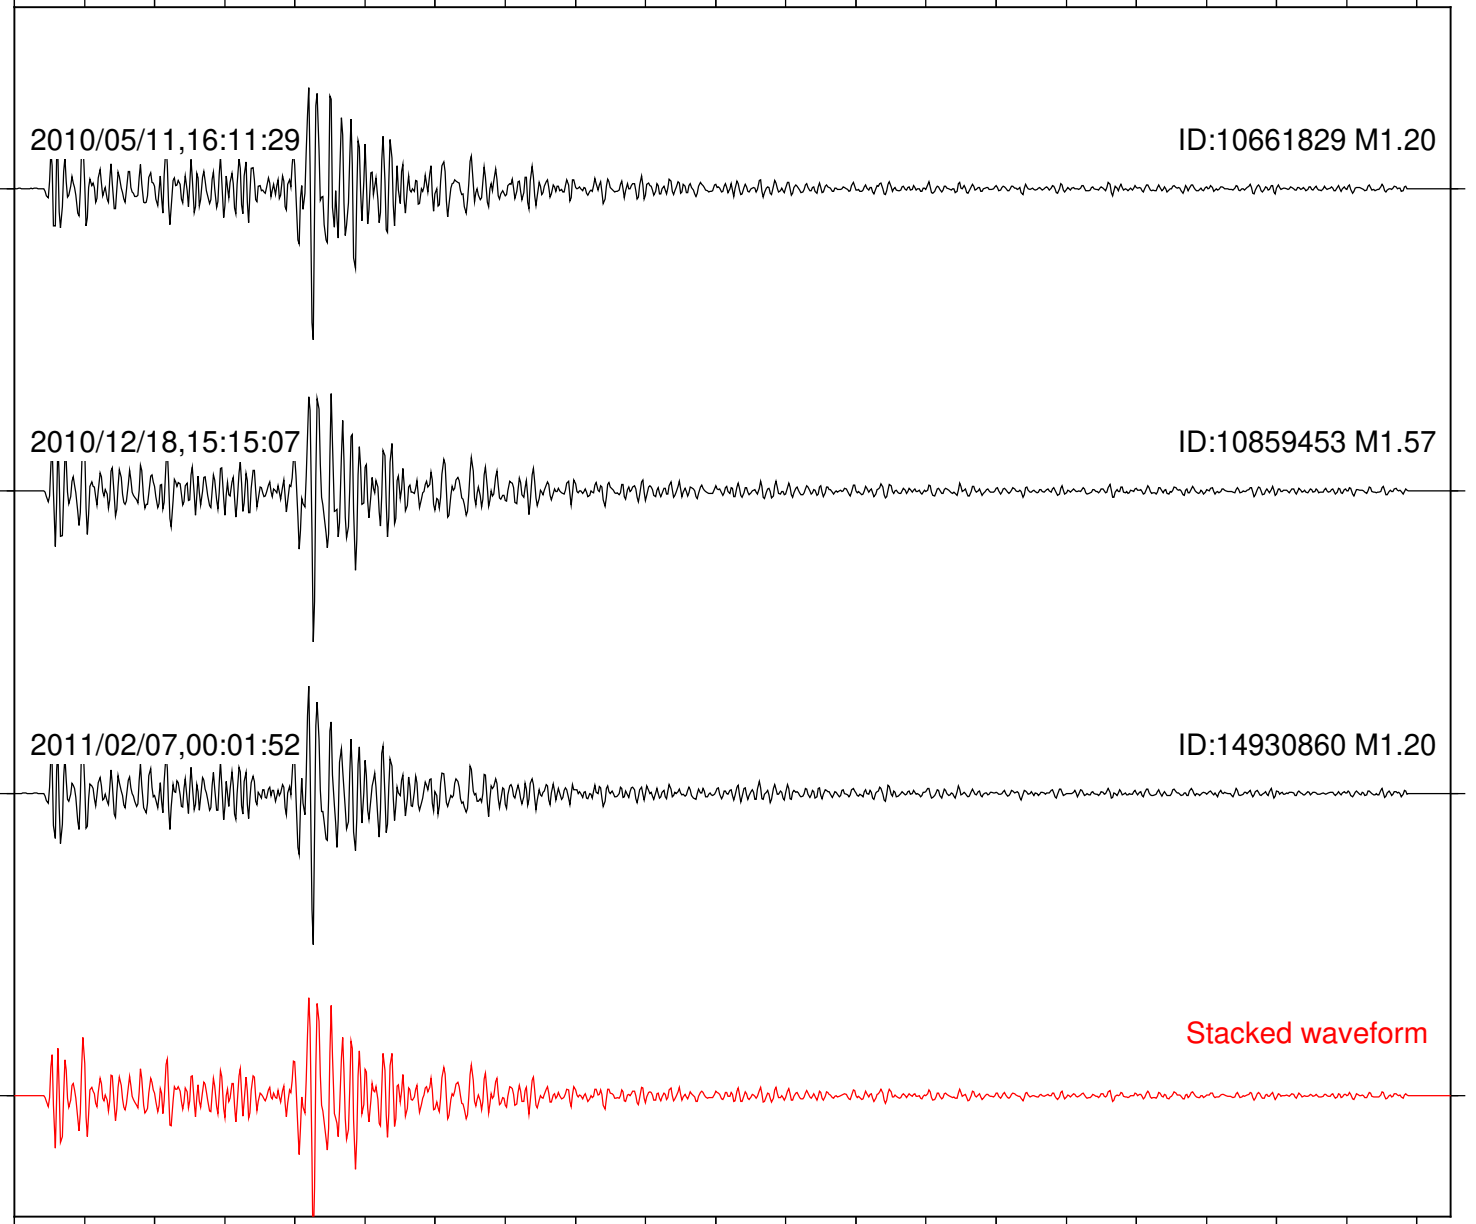

Station: B081 Com: EHZ

Focal depth: 7.87 km

2010/05/11,16:11:29

ID:10661829 M1.20

2010/12/18,15:15:07

ID:10859453 M1.57

2011/02/07,00:01:52

ID:14930860 M1.20

Stacked waveform

0 1 2 3 4 5 6 7 8 9 10
Elapsed time (s)

Station: B082 Com: EHZ

Focal depth: 7.87 km

2010/05/11,16:11:29

ID:10661829 M1.20

2010/12/18,15:15:07

ID:10859453 M1.57

2011/02/07,00:01:52

ID:14930860 M1.20

Stacked waveform

0 1 2 3 4 5 6 7 8 9 10
Elapsed time (s)

Station: B084 Com: EHZ

Focal depth: 7.85 km

Station: B086 Com: EHZ

Focal depth: 7.87 km

Station: TOR Com: HHZ

Focal depth: 7.85 km

2010/05/11,16:11:29

ID:10661829 M1.20

2010/12/18,15:15:07

ID:10859453 M1.57

Stacked waveform

0 1 2 3 4 5 6 7 8 9 10
Elapsed time (s)