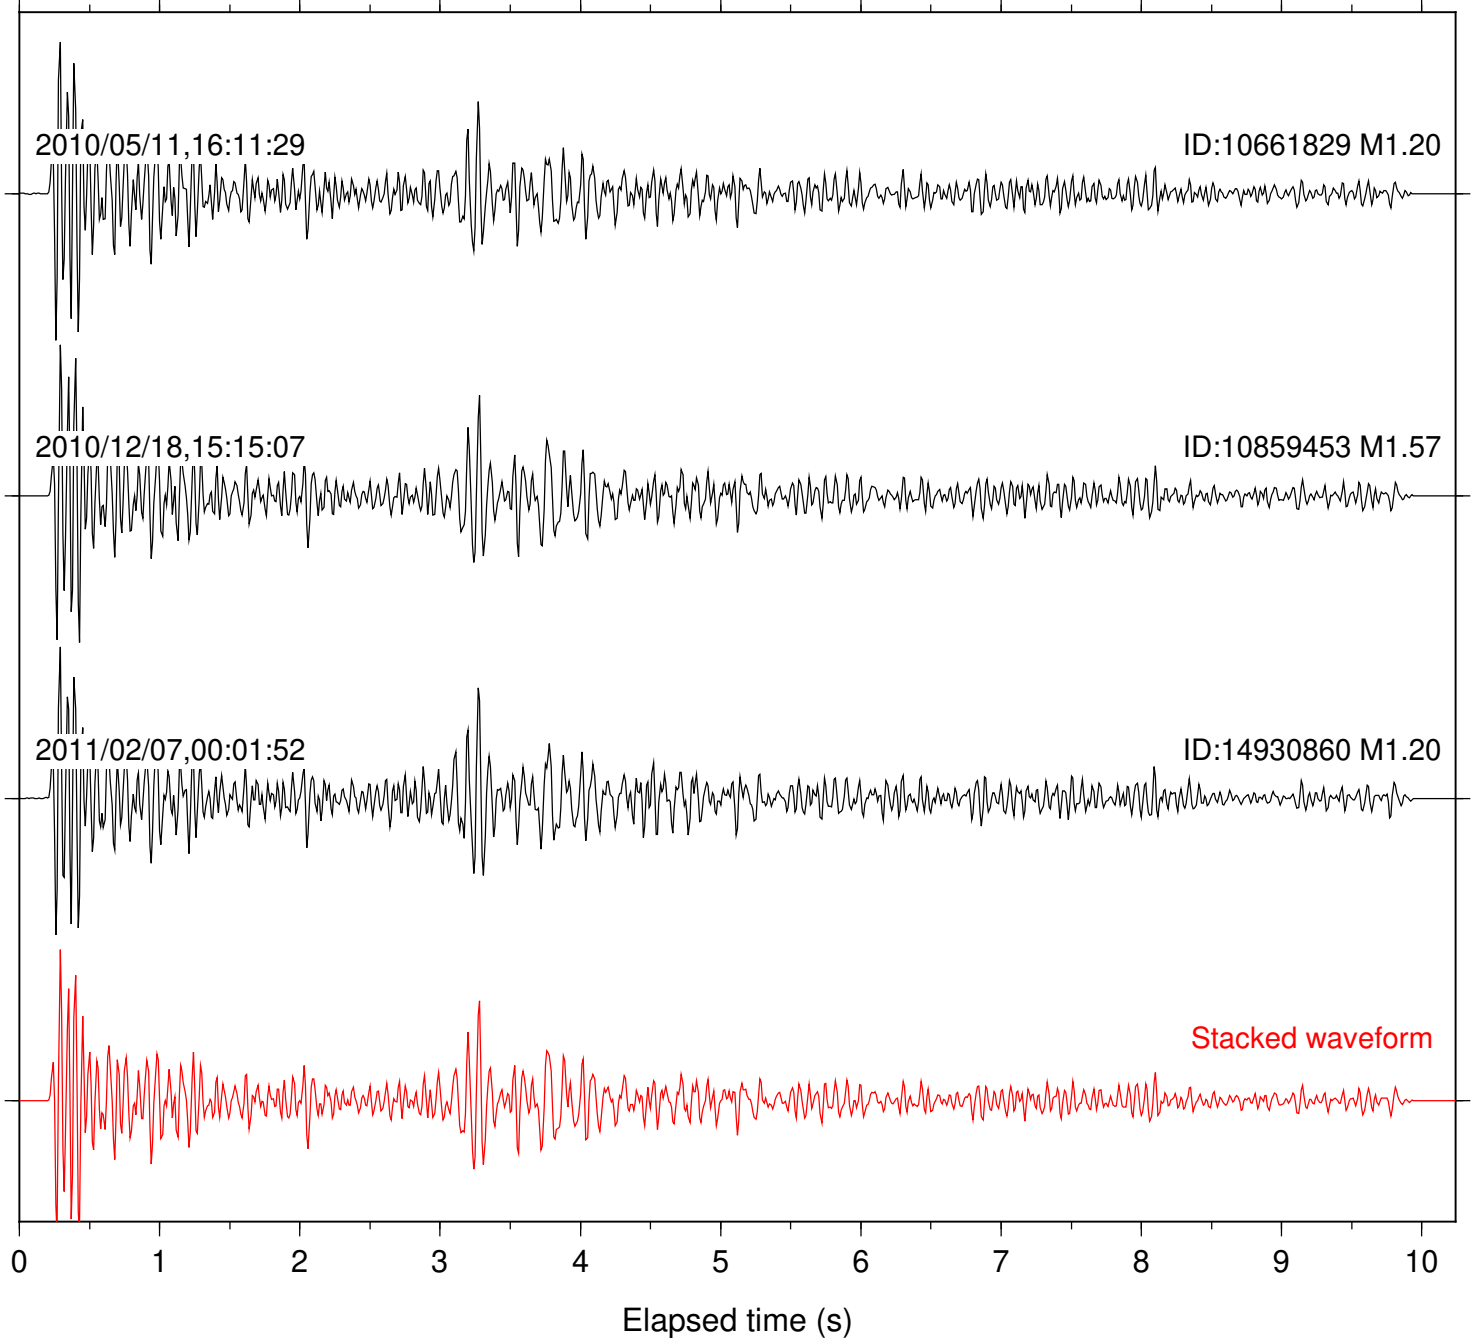

Station: B088 Com: EHZ

Focal depth: 7.85 km

2010/05/11,16:11:29

ID:10661829 M1.20

2010/12/18,15:15:07

ID:10859453 M1.57

Stacked waveform

0 1 2 3 4 5 6 7 8 9 10
Elapsed time (s)

Station: B093 Com: EHZ

Focal depth: 7.87 km

Station: B946 Com: EHZ

Focal depth: 7.87 km

Station: FRD Com: HHZ

Focal depth: 7.85 km

Station: KNW Com: HHZ

Focal depth: 7.87 km

Station: TOR Com: HHZ

Focal depth: 7.85 km

2010/05/11,16:11:29

ID:10661829 M1.20

2010/12/18,15:15:07

ID:10859453 M1.57

Stacked waveform

0 1 2 3 4 5 6 7 8 9 10
Elapsed time (s)