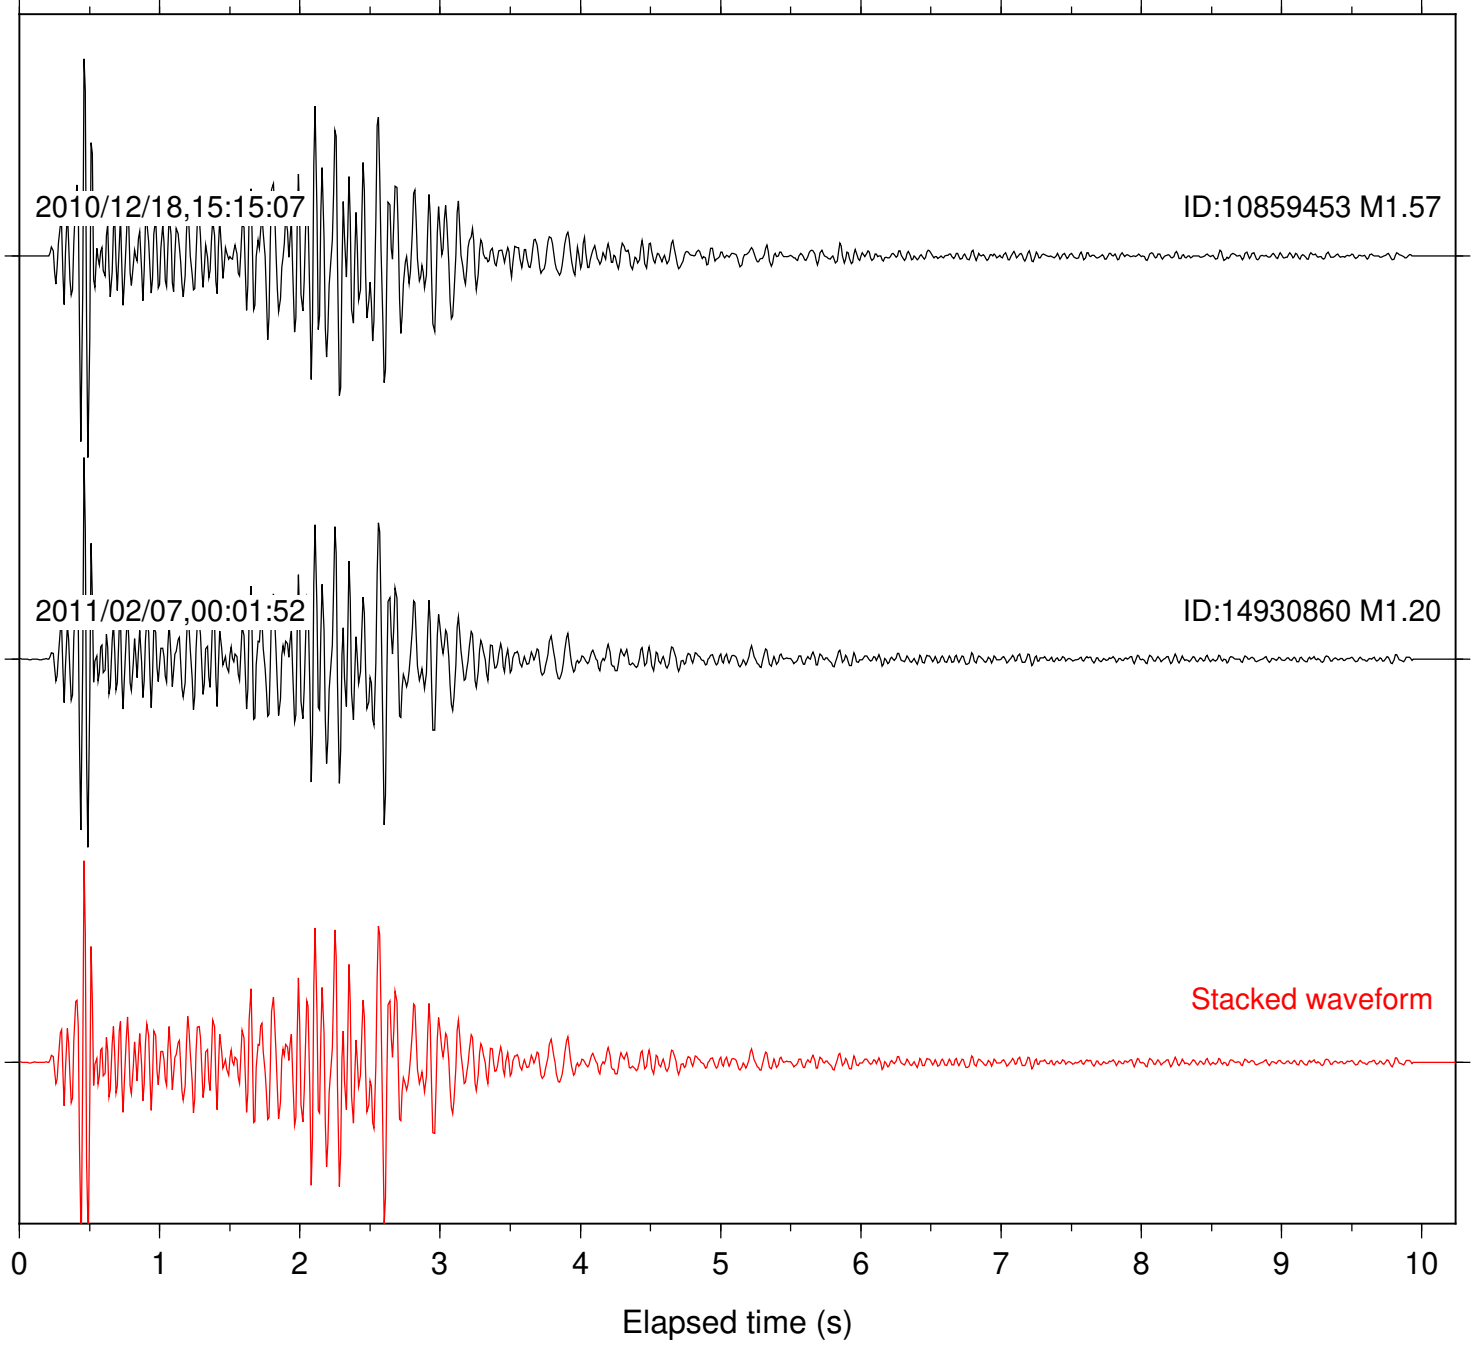

Station: B088 Com: EHZ

Focal depth: 7.85 km

2010/05/11,16:11:29

ID:10661829 M1.20

2010/12/18,15:15:07

ID:10859453 M1.57

Stacked waveform

0 1 2 3 4 5 6 7 8 9 10
Elapsed time (s)

Station: B093 Com: EHZ

Focal depth: 7.87 km

Station: B946 Com: EHZ

Focal depth: 7.87 km

Station: FRD Com: HHZ

Focal depth: 7.85 km

Station: KNW Com: HHZ

Focal depth: 7.87 km

Station: TOR Com: HHZ

Focal depth: 7.85 km

2010/05/11,16:11:29

ID:10661829 M1.20

2010/12/18,15:15:07

ID:10859453 M1.57

Stacked waveform

0 1 2 3 4 5 6 7 8 9 10
Elapsed time (s)