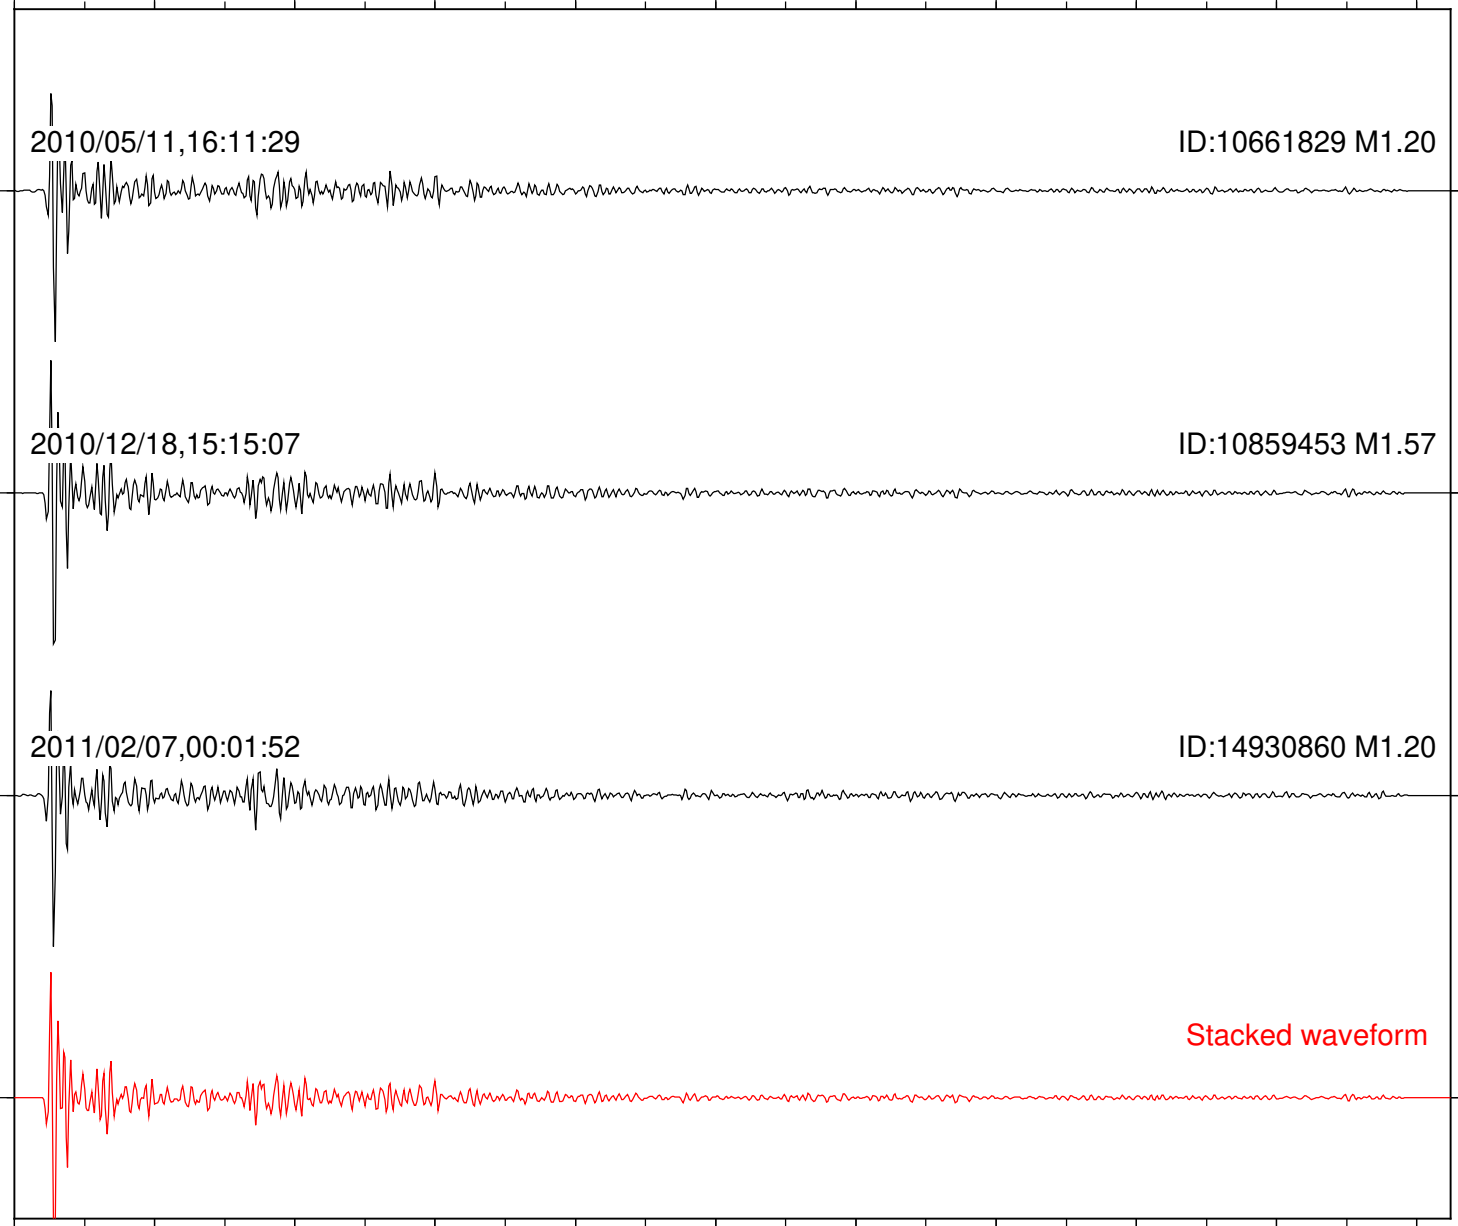

2010/05/11,16:11:29

ID:10661829 M1.20

2010/12/18,15:15:07

ID:10859453 M1.57

2011/02/07,00:01:52

ID:14930860 M1.20

Stacked waveform

0 1 2 3 4 5 6 7 8 9 10
Elapsed time (s)

Station: B087 Com: EHZ

Focal depth: 7.85 km

2010/05/11,16:11:29

ID:10661829 M1.20

2010/12/18,15:15:07

ID:10859453 M1.57

Stacked waveform

0 1 2 3 4 5 6 7 8 9 10
Elapsed time (s)

Station: B093 Com: EHZ

Focal depth: 7.87 km

Station: B946 Com: EHZ

Focal depth: 7.87 km

Station: FRD Com: HHZ

Focal depth: 7.85 km

Station: KNW Com: HHZ

Focal depth: 7.87 km

Station: TOR Com: HHZ

Focal depth: 7.85 km

2010/05/11,16:11:29

ID:10661829 M1.20

2010/12/18,15:15:07

ID:10859453 M1.57

Stacked waveform

0 1 2 3 4 5 6 7 8 9 10
Elapsed time (s)