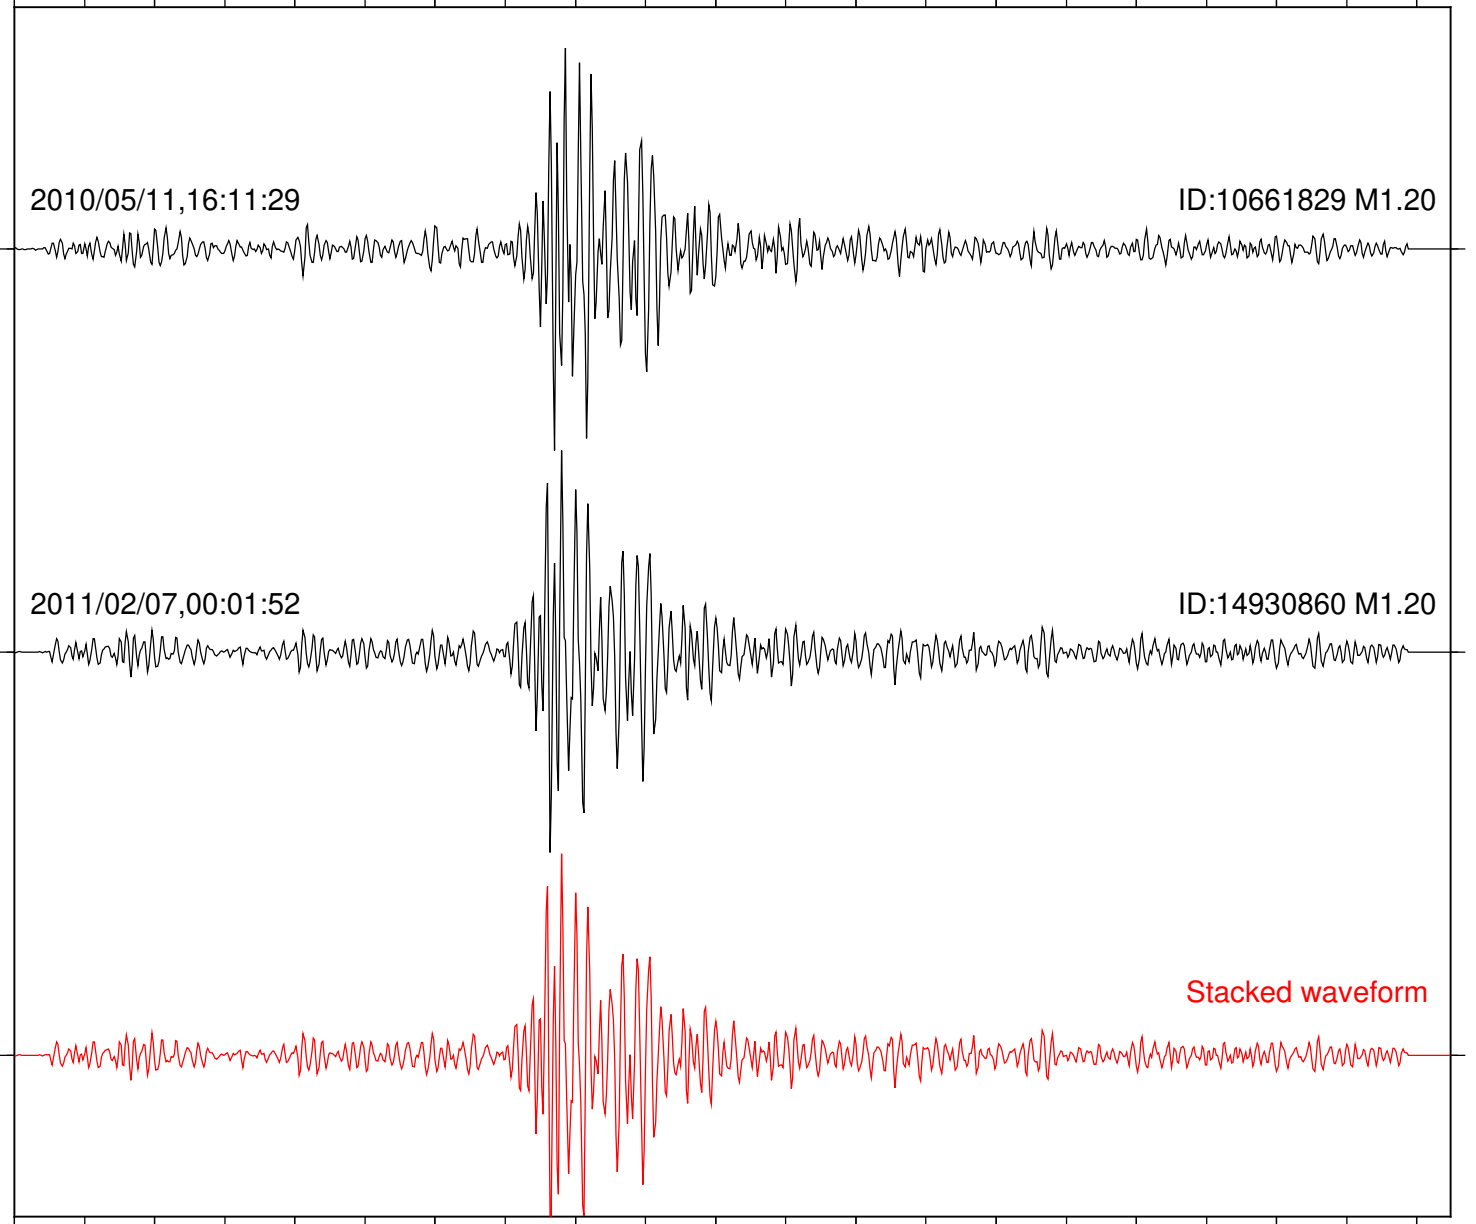

Station: B093 Com: EHZ

Focal depth: 7.87 km

Station: B946 Com: EHZ

Focal depth: 7.87 km

Station: FRD Com: HHZ

Focal depth: 7.85 km

Station: KNW Com: HHZ

Focal depth: 7.87 km

2010/05/11,16:11:29

ID:10661829 M1.20

2011/02/07,00:01:52

ID:14930860 M1.20

Stacked waveform

0 1 2 3 4 5 6 7 8 9 10
Elapsed time (s)

Station: PFO Com: HHZ

Focal depth: 7.85 km

Station: TOR Com: HHZ

Focal depth: 7.85 km

2010/05/11,16:11:29

ID:10661829 M1.20

2010/12/18,15:15:07

ID:10859453 M1.57

Stacked waveform

0 1 2 3 4 5 6 7 8 9 10
Elapsed time (s)