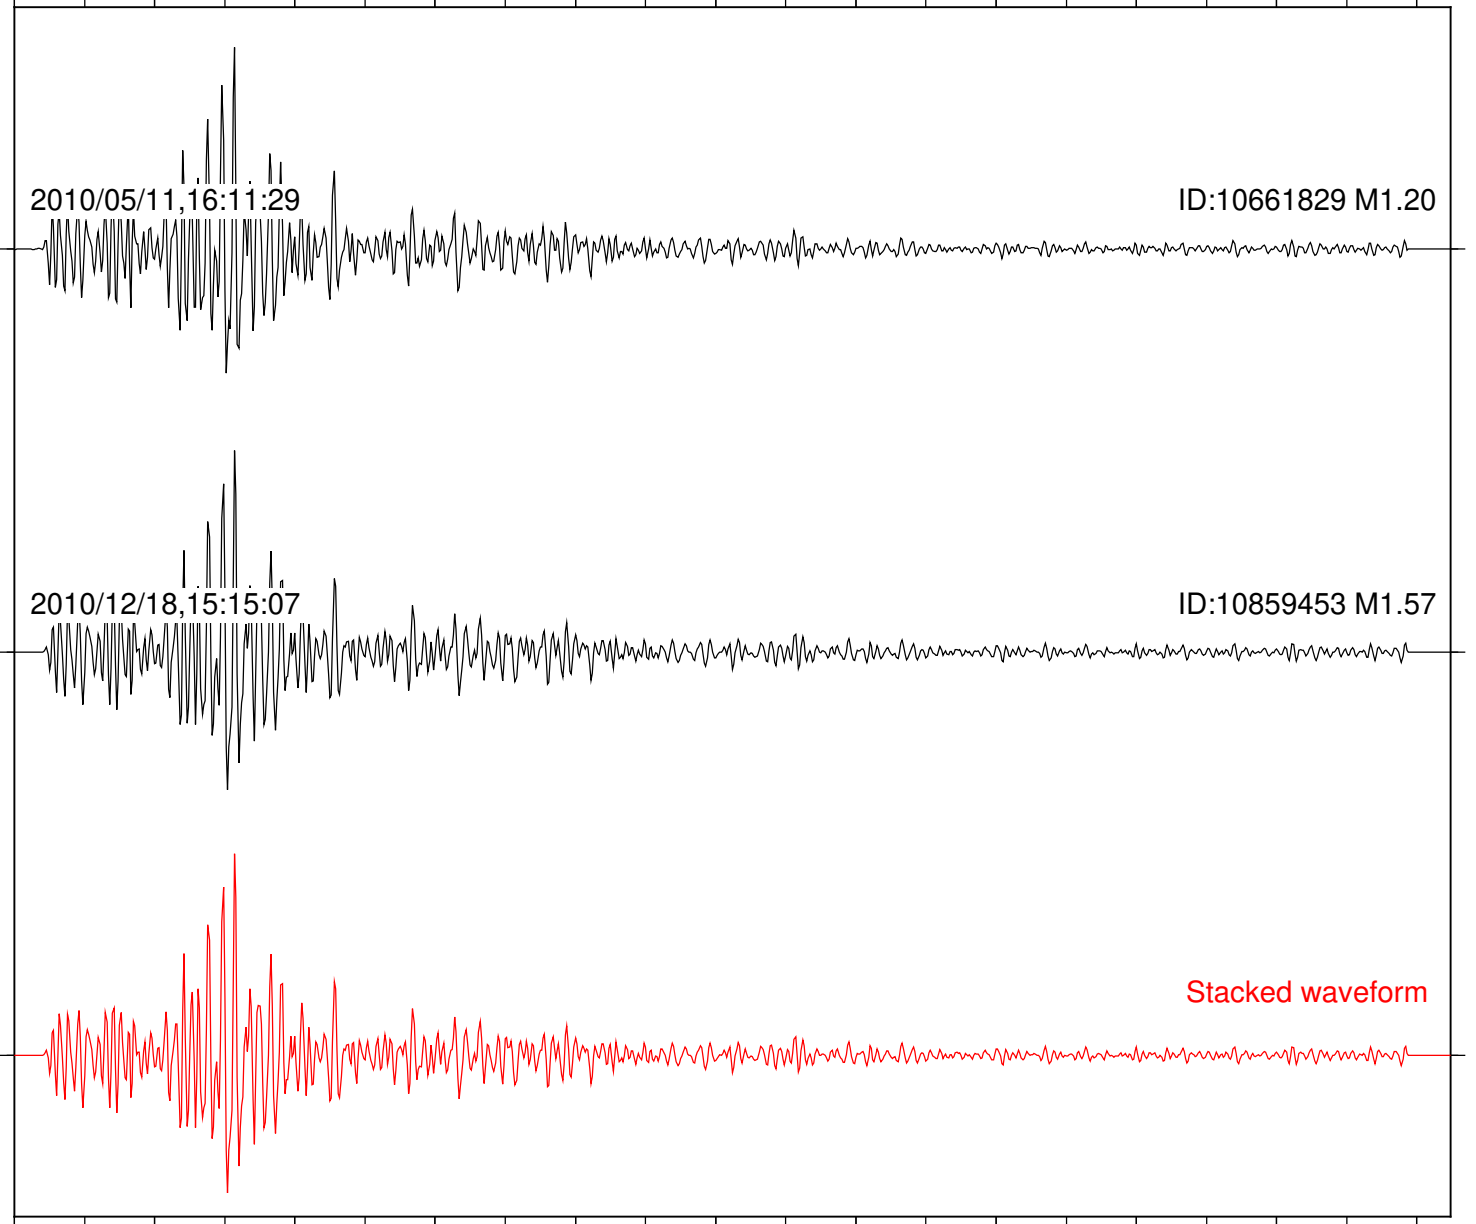

Station: B087 Com: EHZ

Focal depth: 7.85 km

2010/05/11,16:11:29

ID:10661829 M1.20

2010/12/18,15:15:07

ID:10859453 M1.57

Stacked waveform

0 1 2 3 4 5 6 7 8 9 10
Elapsed time (s)

Station: B088 Com: EHZ

Focal depth: 7.85 km

2010/05/11,16:11:29

ID:10661829 M1.20

2010/12/18,15:15:07

ID:10859453 M1.57

Stacked waveform

0 1 2 3 4 5 6 7 8 9 10
Elapsed time (s)

Station: B093 Com: EHZ

Focal depth: 7.87 km

Station: B946 Com: EHZ

Focal depth: 7.87 km

Station: FRD Com: HHZ

Focal depth: 7.85 km

Station: KNW Com: HHZ

Focal depth: 7.87 km

Station: TOR Com: HHZ

Focal depth: 7.85 km

2010/05/11,16:11:29

ID:10661829 M1.20

2010/12/18,15:15:07

ID:10859453 M1.57

Stacked waveform

0 1 2 3 4 5 6 7 8 9 10
Elapsed time (s)