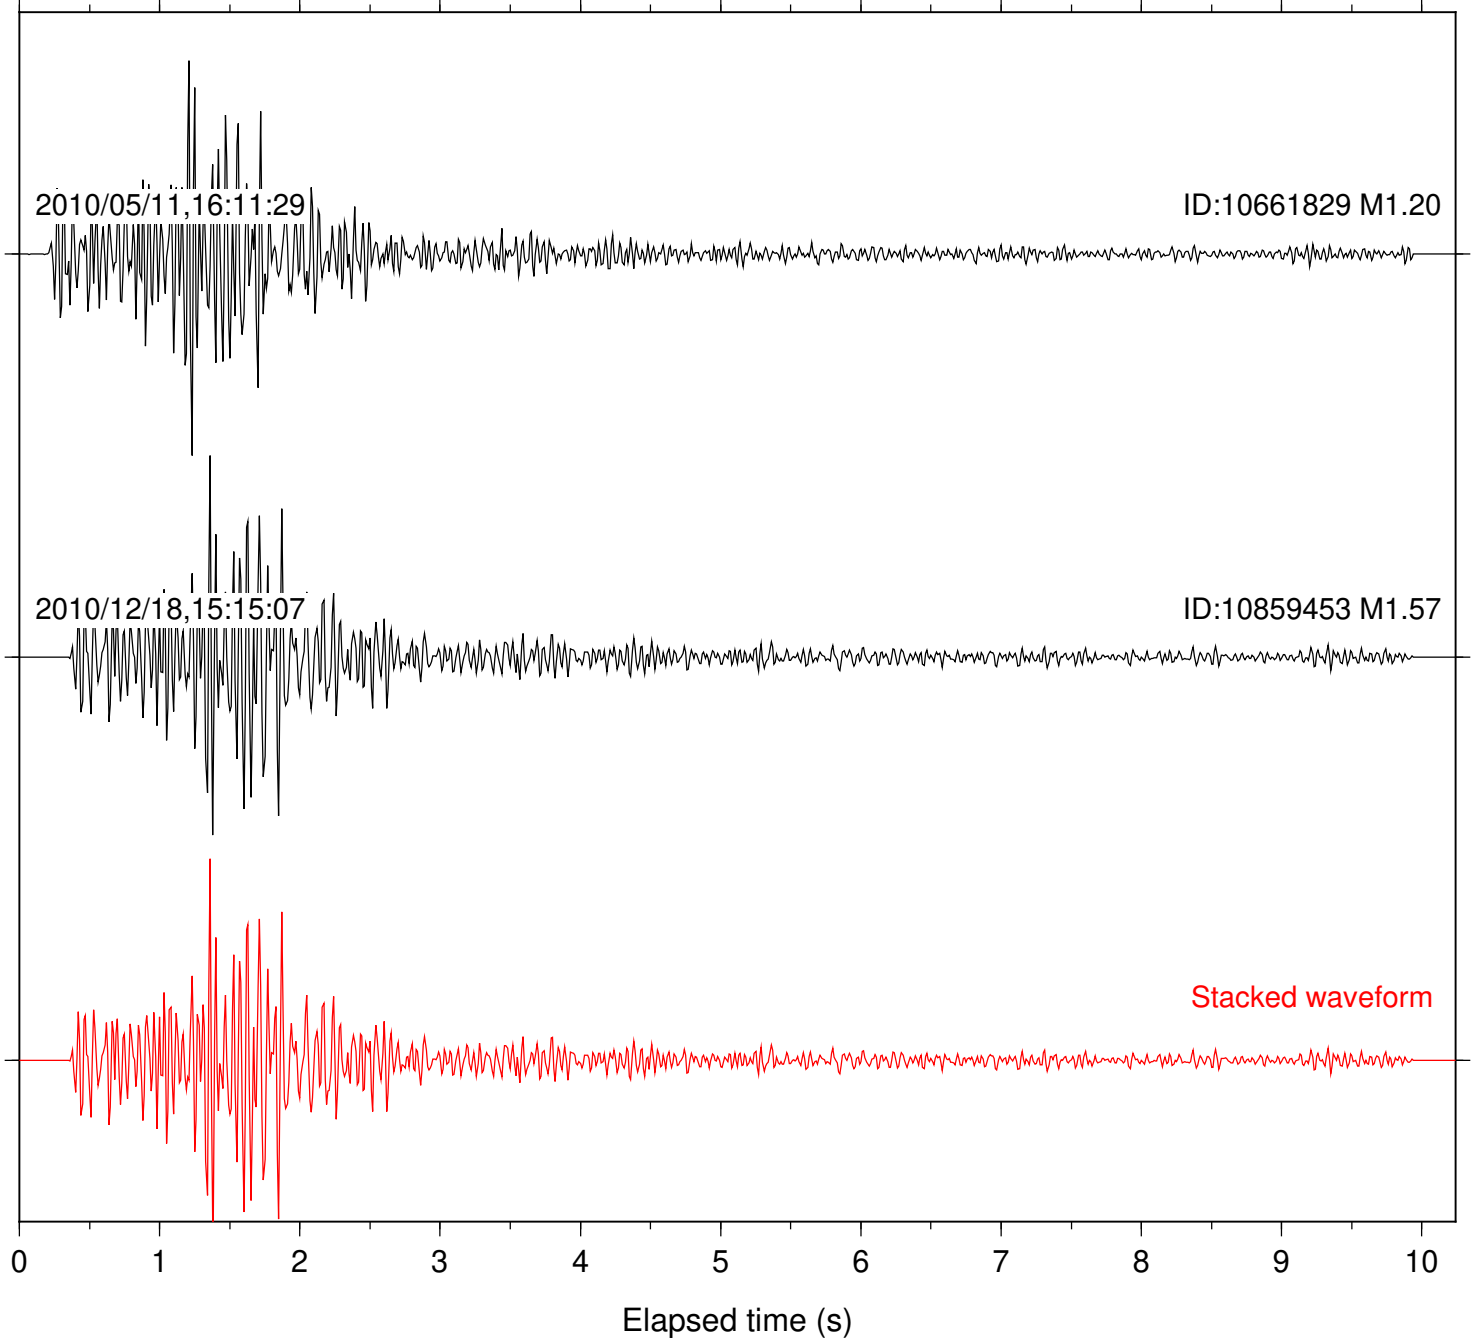

Station: B093 Com: EHZ

Focal depth: 7.87 km

Station: B946 Com: EHZ

Focal depth: 7.87 km

Station: FRD Com: HHZ

Focal depth: 7.85 km

Station: KNW Com: HHZ

Focal depth: 7.87 km

Station: TOR Com: HHZ

Focal depth: 7.85 km

2010/05/11,16:11:29

ID:10661829 M1.20

2010/12/18,15:15:07

ID:10859453 M1.57

Stacked waveform

0 1 2 3 4 5 6 7 8 9 10
Elapsed time (s)