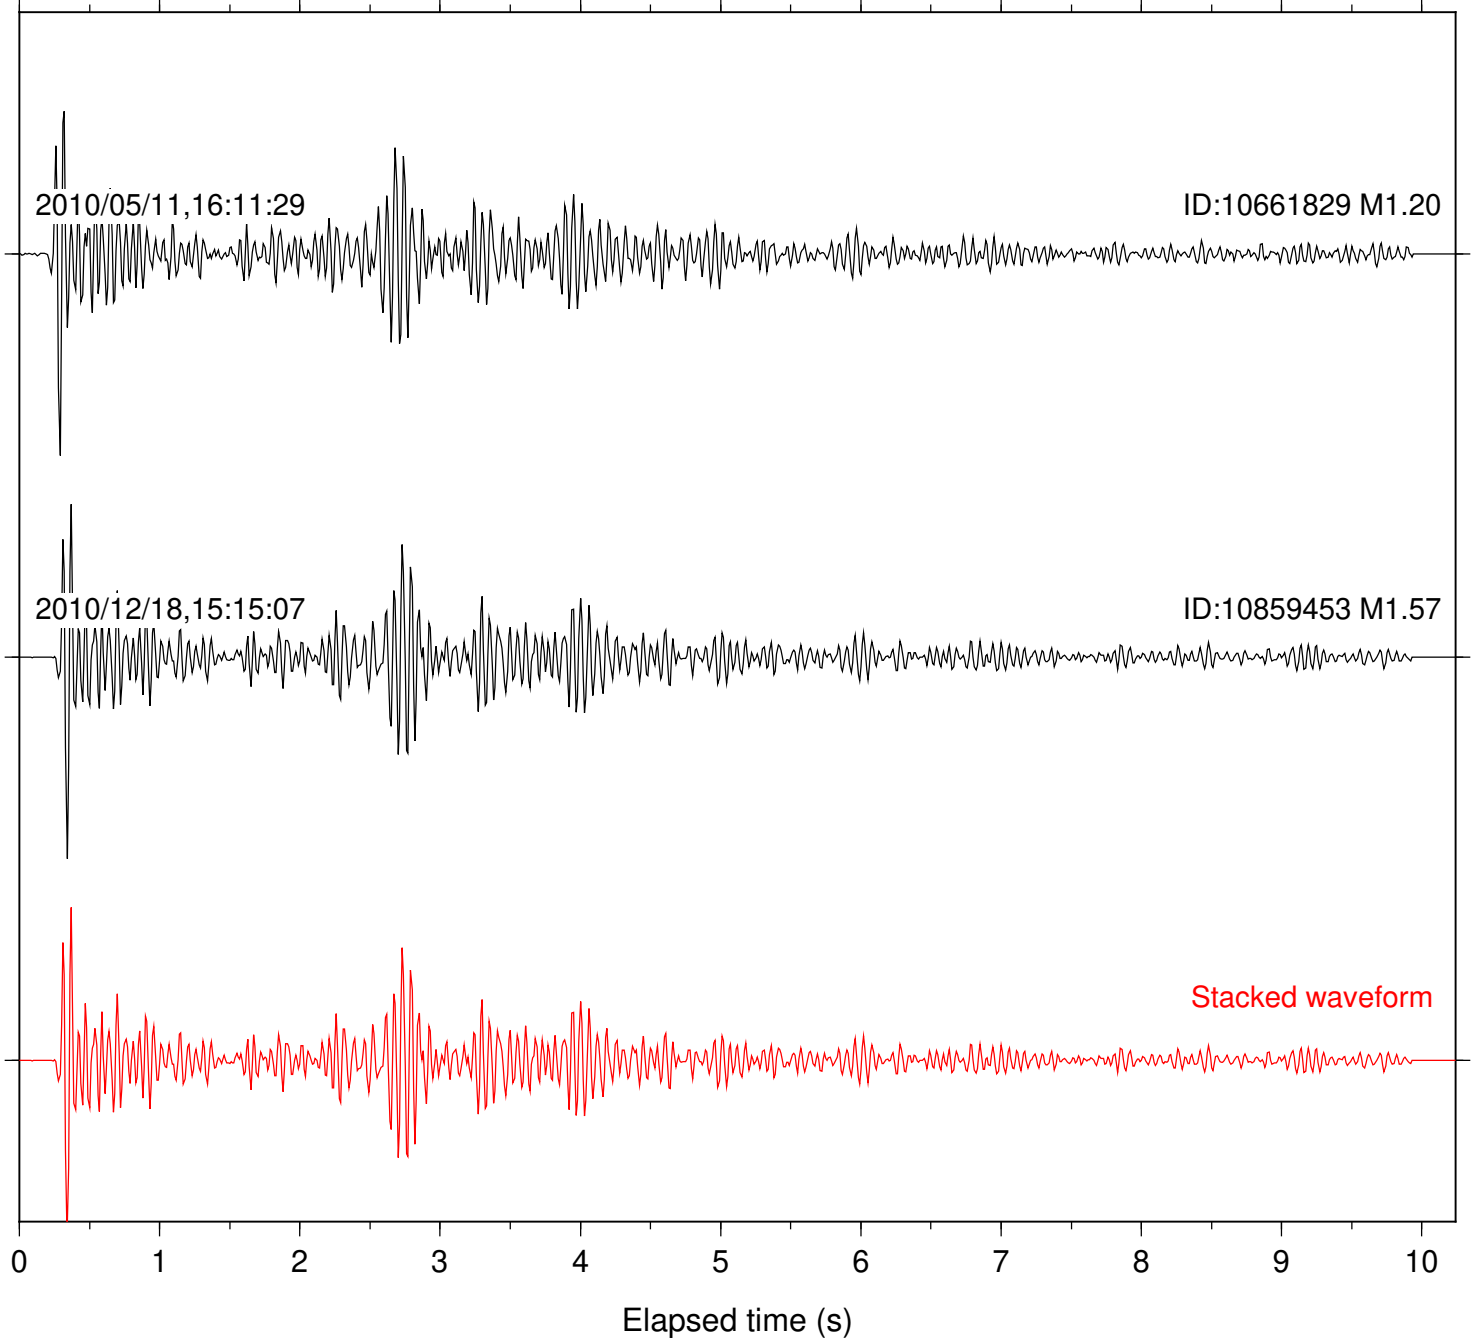

Station: B093 Com: EHZ

Focal depth: 7.87 km

Station: B946 Com: EHZ

Focal depth: 7.87 km

Station: FRD Com: HHZ

Focal depth: 7.85 km

Station: KNW Com: HHZ

Focal depth: 7.87 km

2010/05/11,16:11:29

ID:10661829 M1.20

2011/02/07,00:01:52

ID:14930860 M1.20

Stacked waveform

0 1 2 3 4 5 6 7 8 9 10
Elapsed time (s)

Station: PFO Com: HHZ

Focal depth: 7.85 km

Station: TOR Com: HHZ

Focal depth: 7.85 km

2010/05/11,16:11:29

ID:10661829 M1.20

2010/12/18,15:15:07

ID:10859453 M1.57

Stacked waveform

0 1 2 3 4 5 6 7 8 9 10
Elapsed time (s)