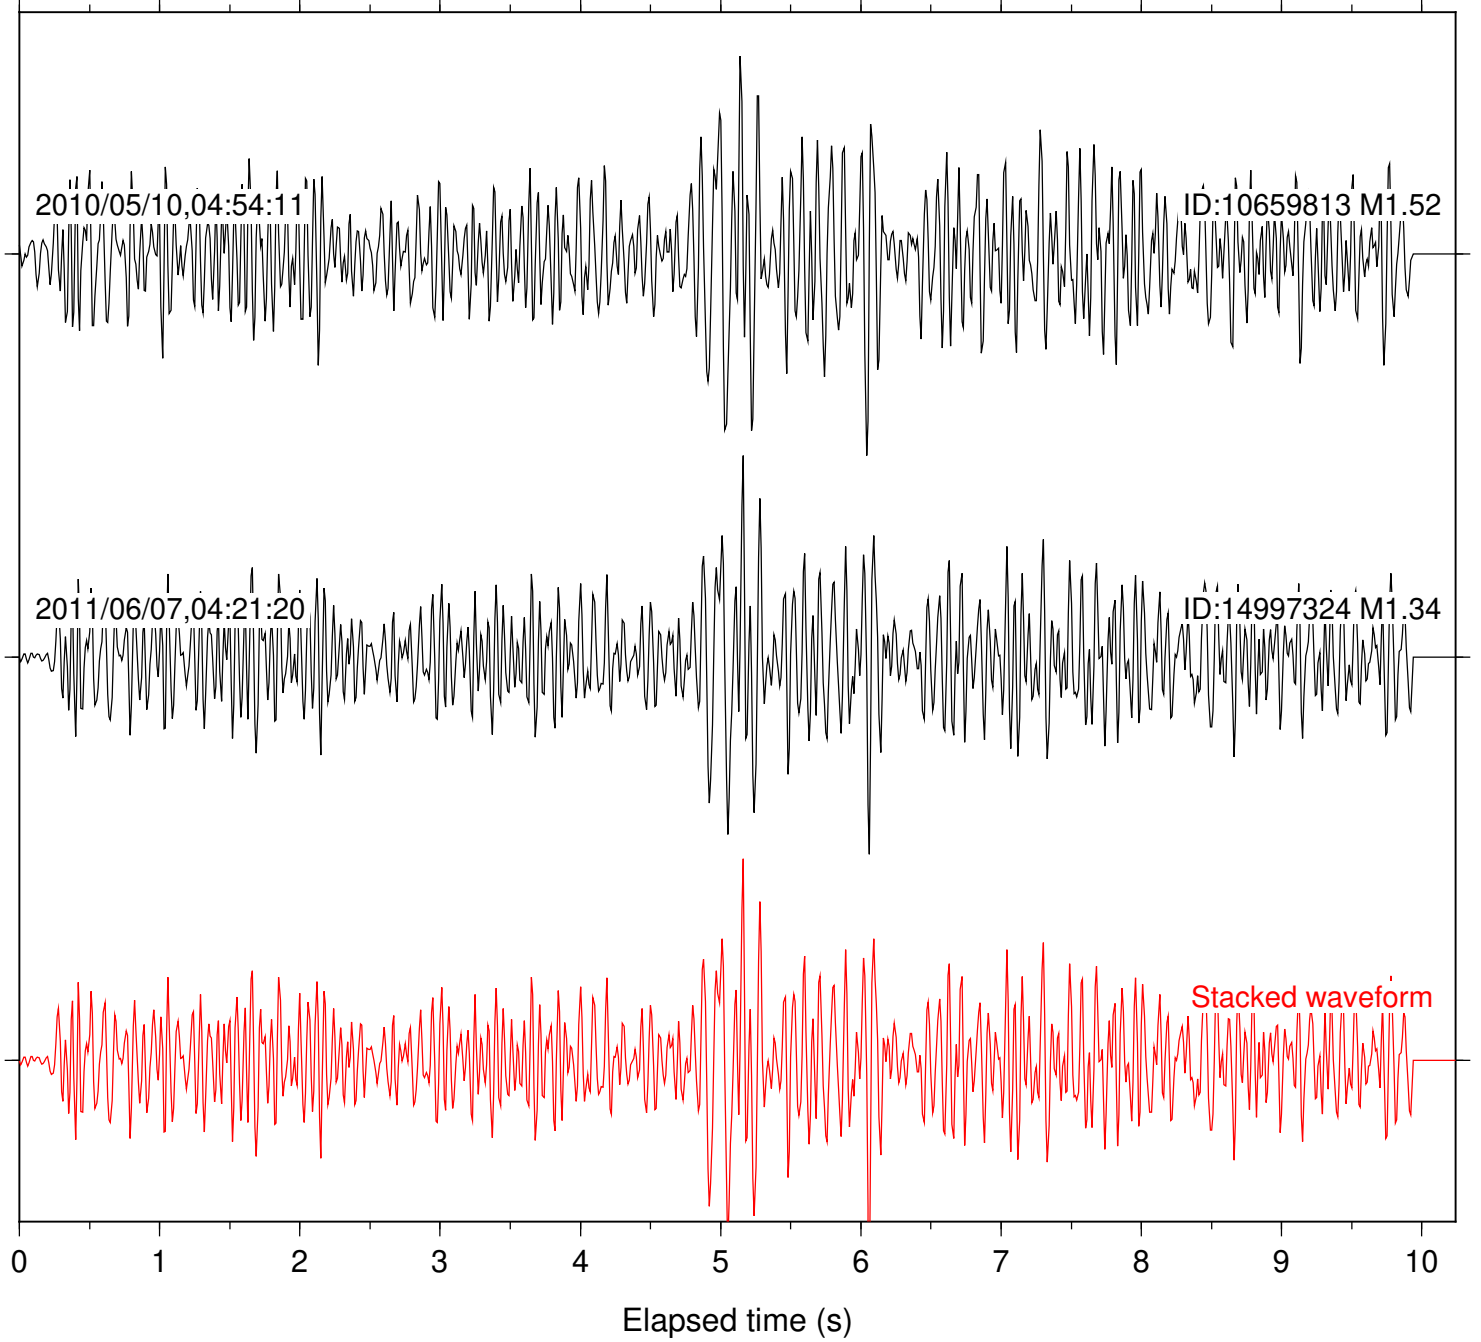

Station: B086 Com: EHZ

Focal depth: 2.20 km

Station: B087 Com: EHZ

Focal depth: 2.20 km

Station: B088 Com: EHZ

Focal depth: 2.20 km

Station: FRD Com: HHZ

Focal depth: 2.20 km

Station: LVA2 Com: HHZ

Focal depth: 2.20 km

Station: TOR Com: HHZ

Focal depth: 2.20 km