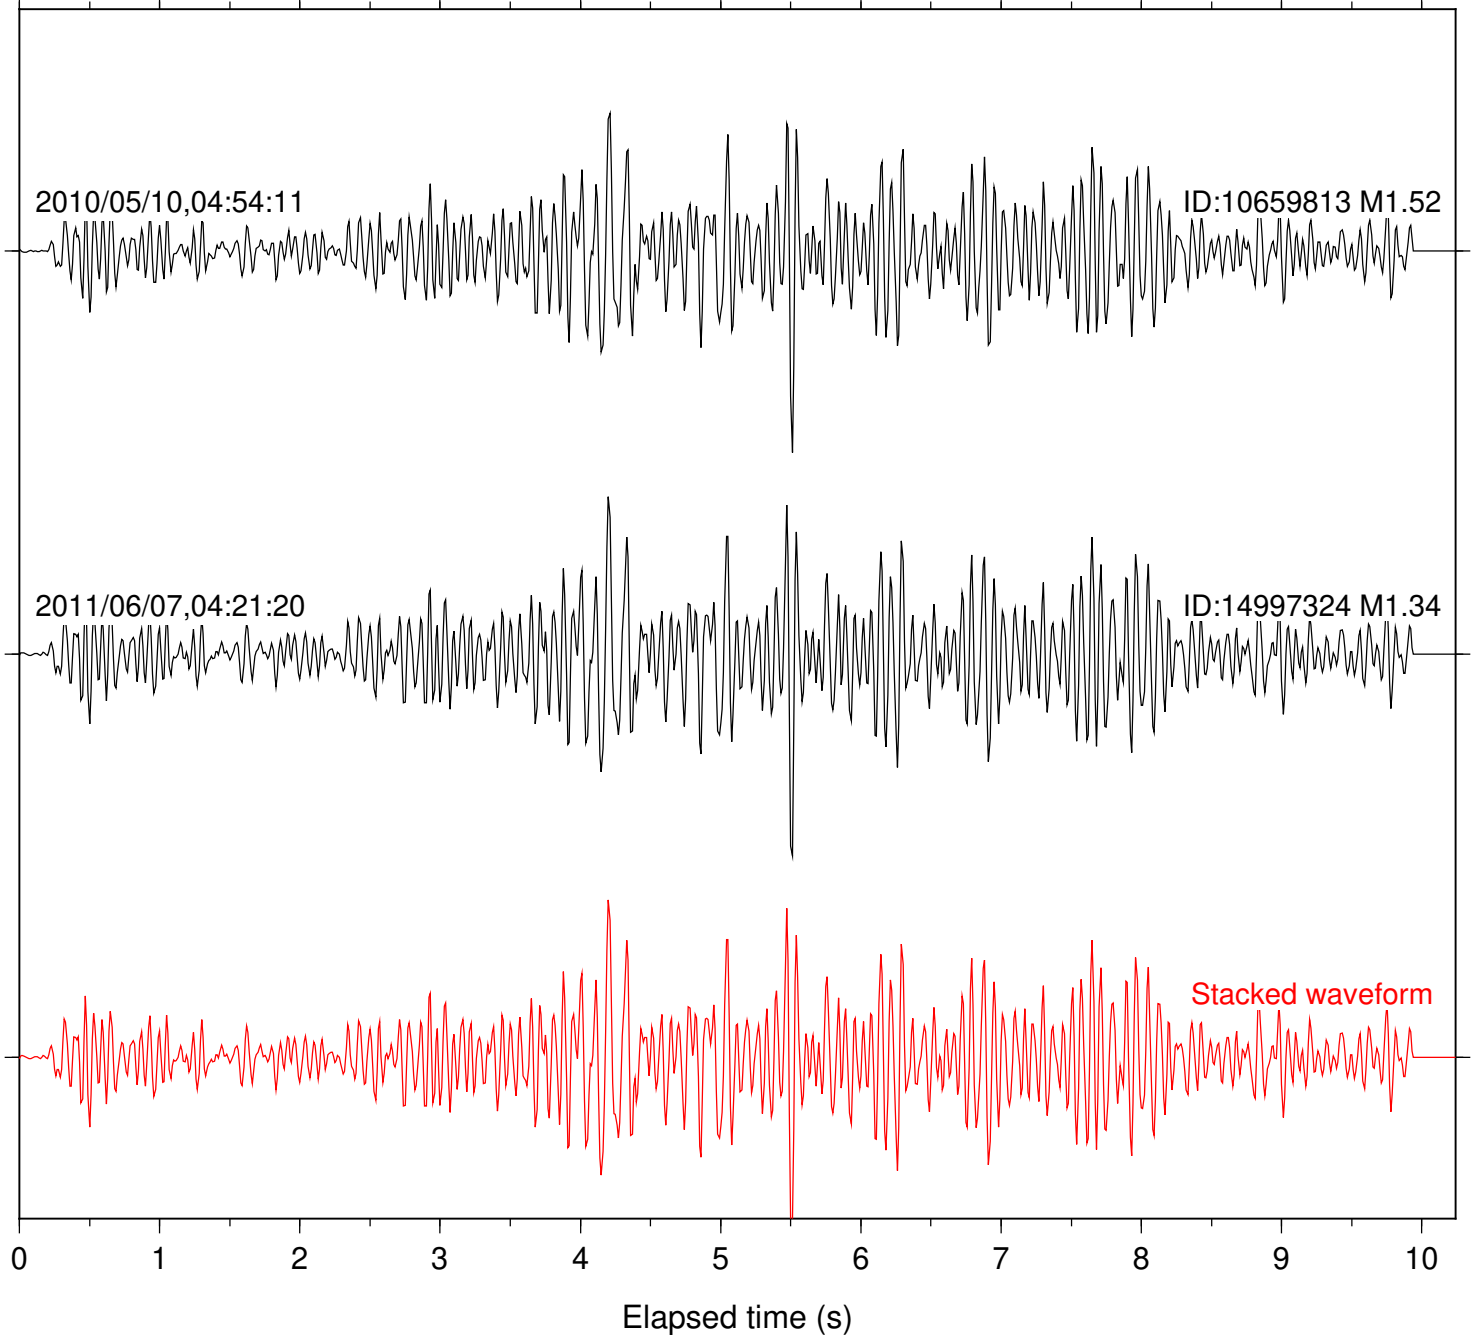

Station: B086 Com: EHZ

Focal depth: 2.20 km

Station: B087 Com: EHZ

Focal depth: 2.20 km

Station: B088 Com: EHZ

Focal depth: 2.20 km

Station: FRD Com: HHZ

Focal depth: 2.20 km

Station: LVA2 Com: HHZ

Focal depth: 2.20 km

Station: TOR Com: HHZ

Focal depth: 2.20 km