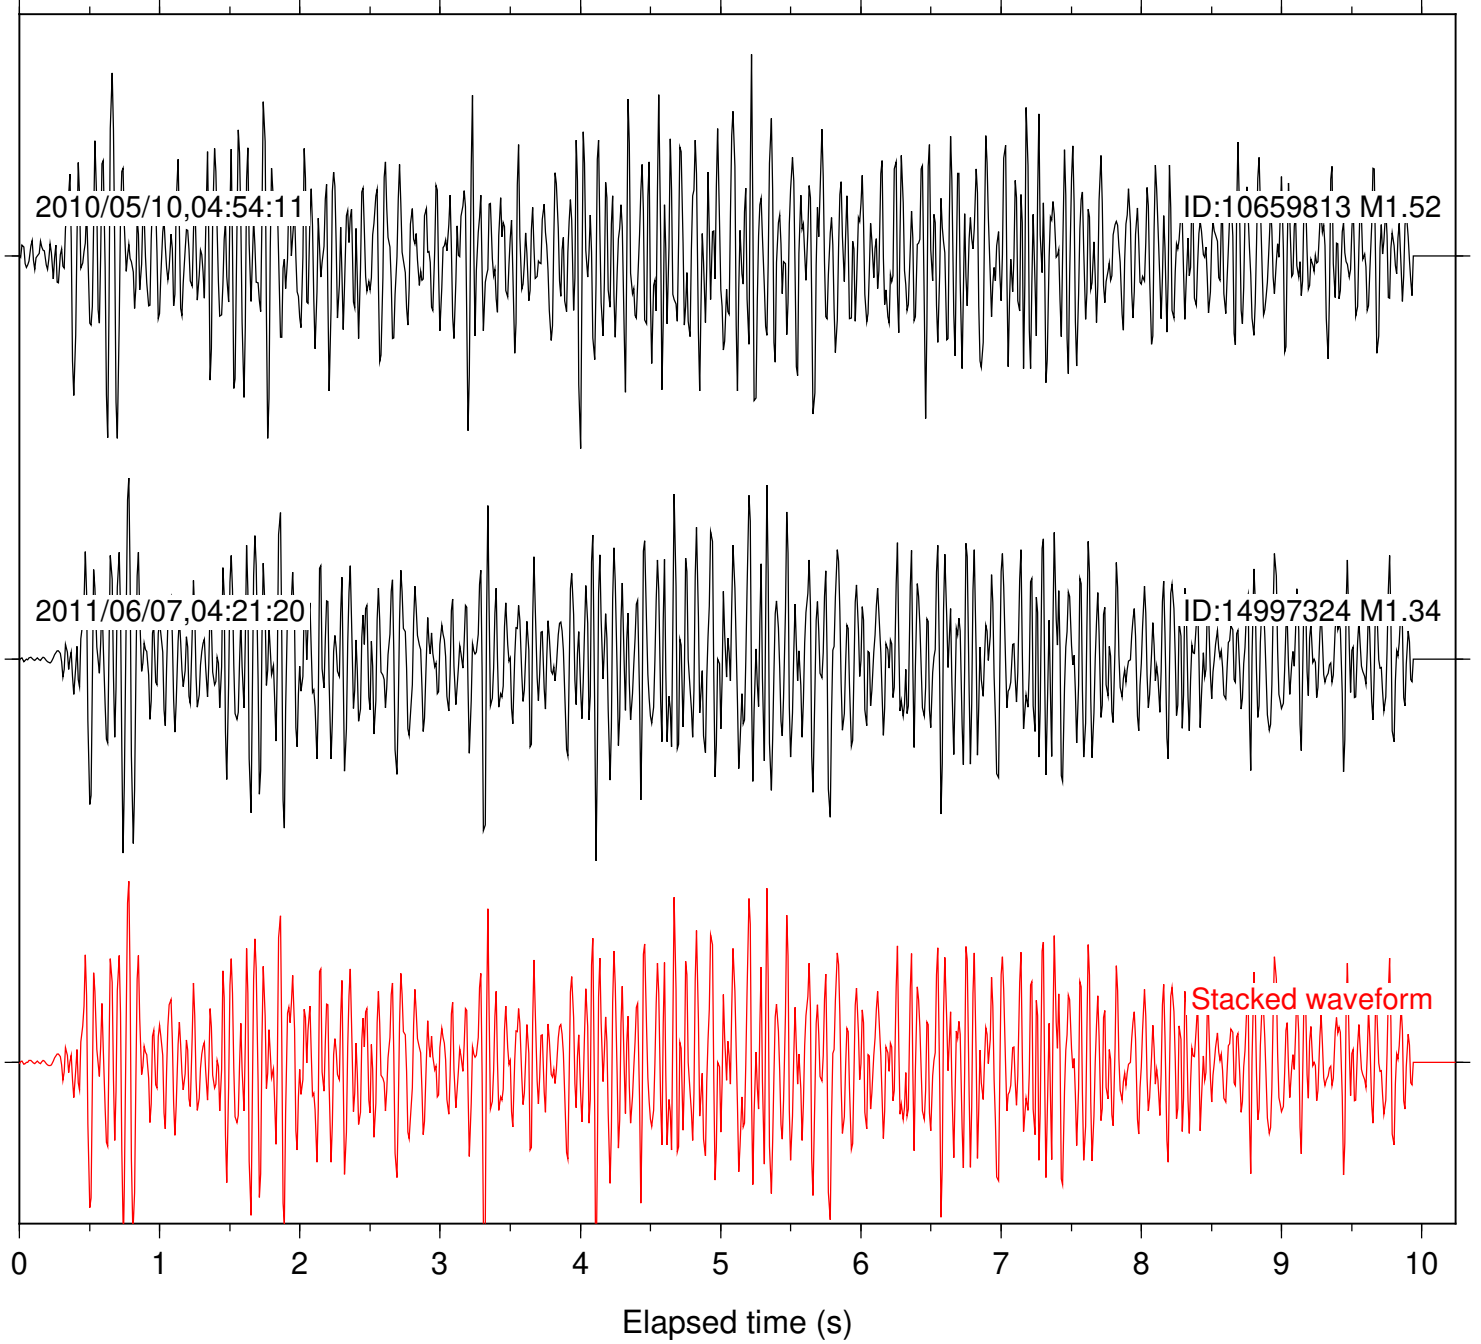

Station: B086 Com: EHZ

Focal depth: 2.20 km

Station: B087 Com: EHZ

Focal depth: 2.20 km

Station: B088 Com: EHZ

Focal depth: 2.20 km

Station: FRD Com: HHZ

Focal depth: 2.20 km

Station: LVA2 Com: HHZ

Focal depth: 2.20 km

Station: TOR Com: HHZ

Focal depth: 2.20 km