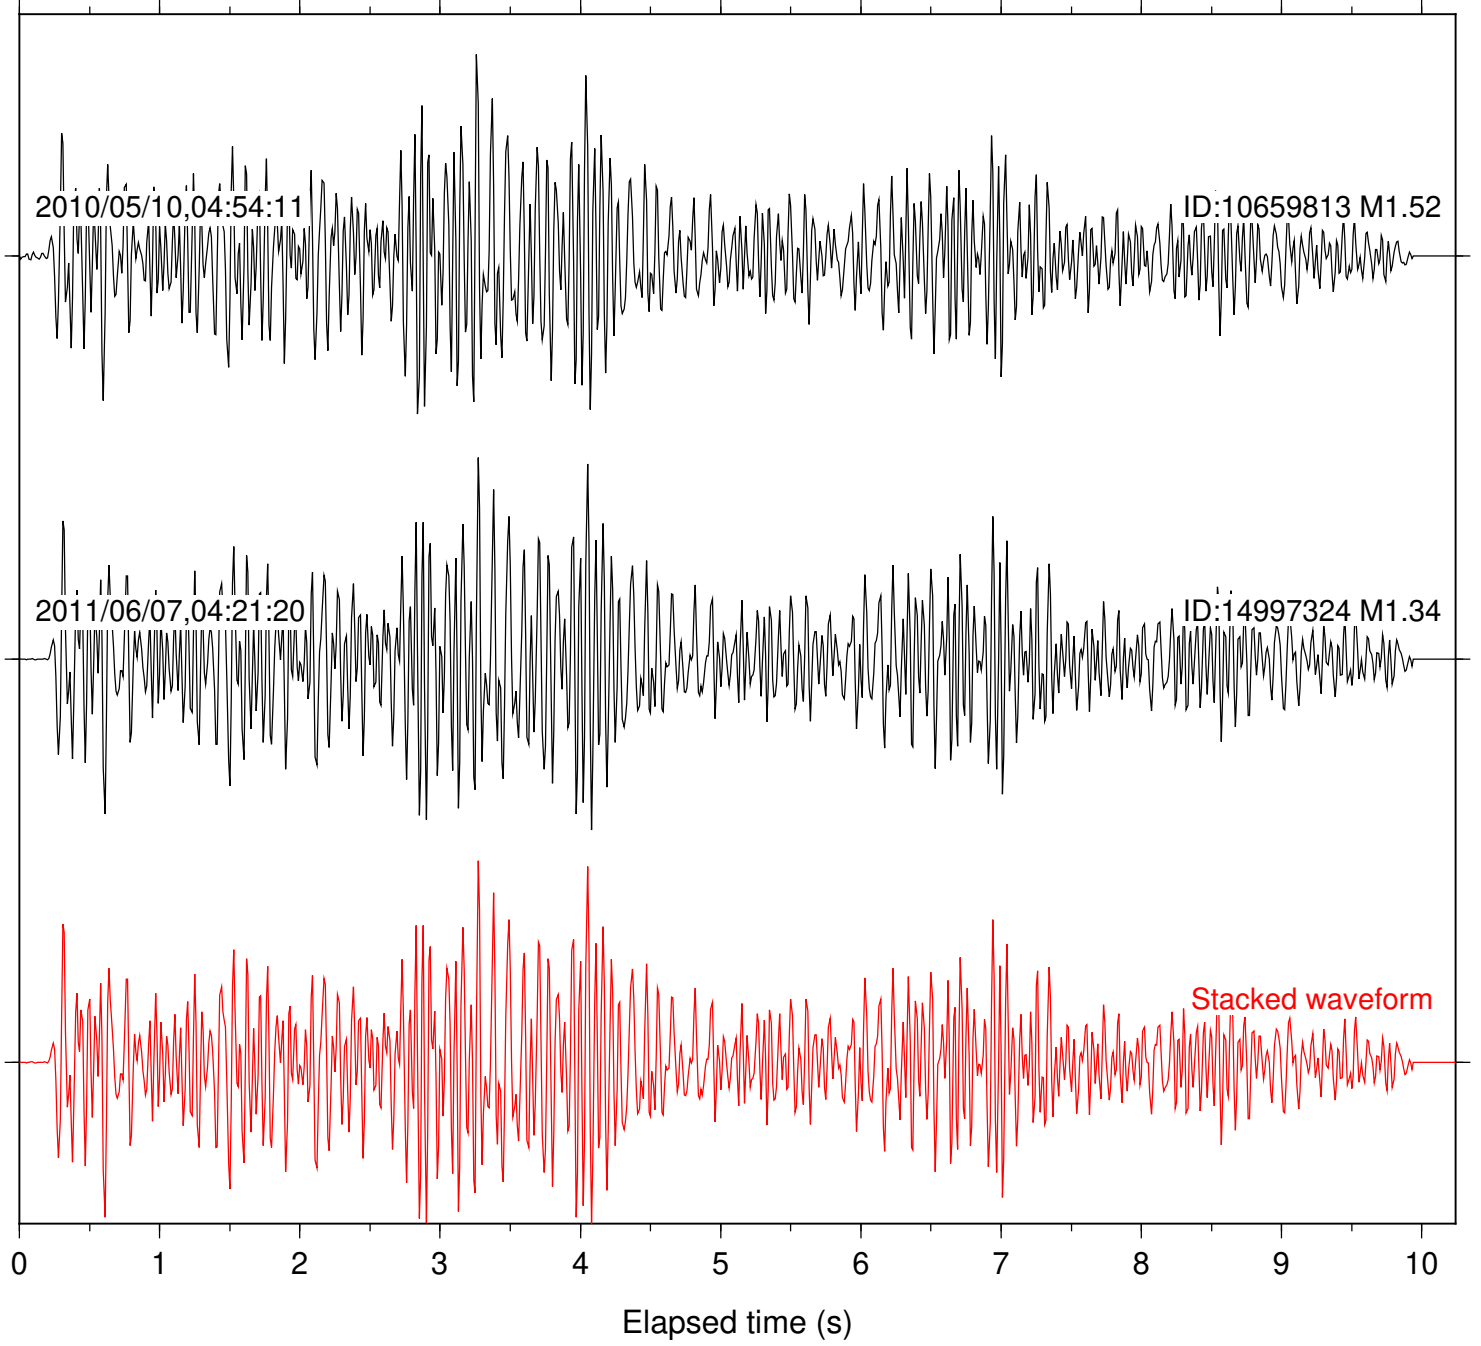

Station: B086 Com: EHZ

Focal depth: 2.20 km

Station: B087 Com: EHZ

Focal depth: 2.20 km

Station: B088 Com: EHZ

Focal depth: 2.20 km

Station: FRD Com: HHZ

Focal depth: 2.20 km

Station: LVA2 Com: HHZ

Focal depth: 2.20 km

Station: TOR Com: HHZ

Focal depth: 2.20 km