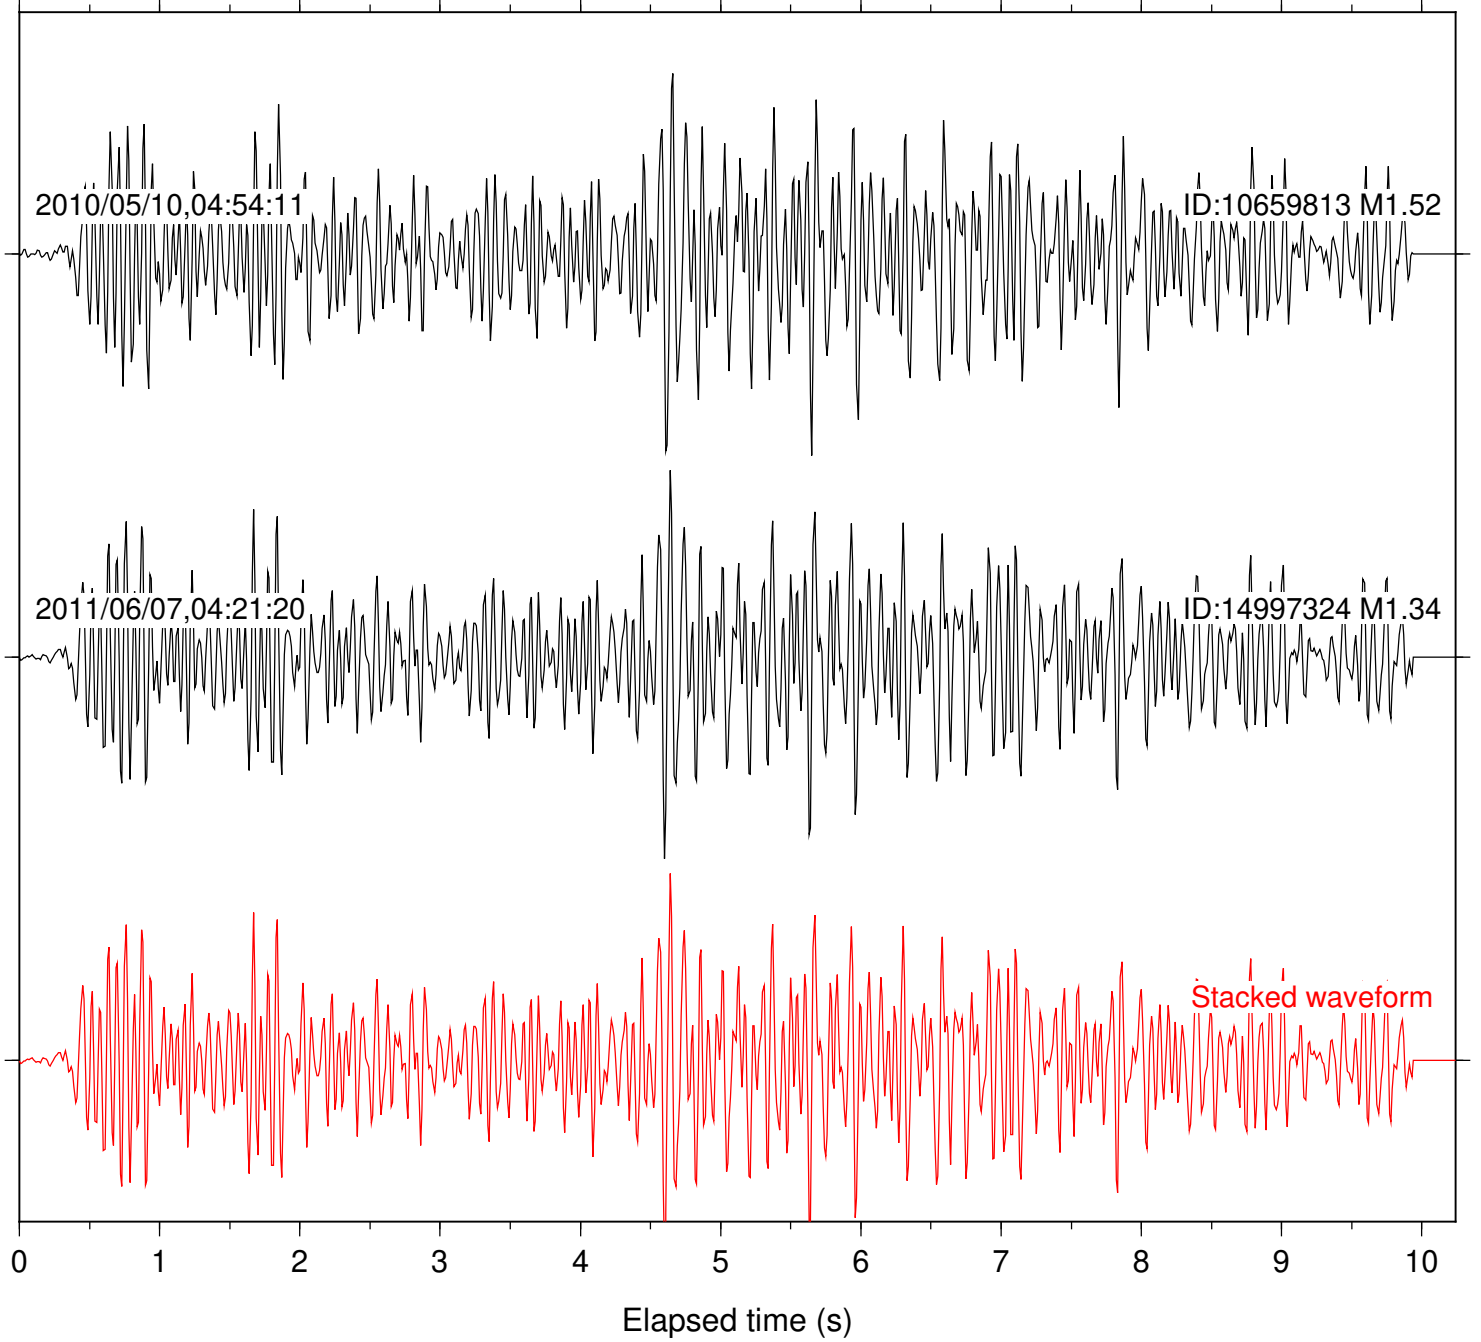

Station: B086 Com: EHZ

Focal depth: 2.20 km

Station: B087 Com: EHZ

Focal depth: 2.20 km

Station: B088 Com: EHZ

Focal depth: 2.20 km

Station: FRD Com: HHZ

Focal depth: 2.20 km

Station: LVA2 Com: HHZ

Focal depth: 2.20 km

Station: TOR Com: HHZ

Focal depth: 2.20 km