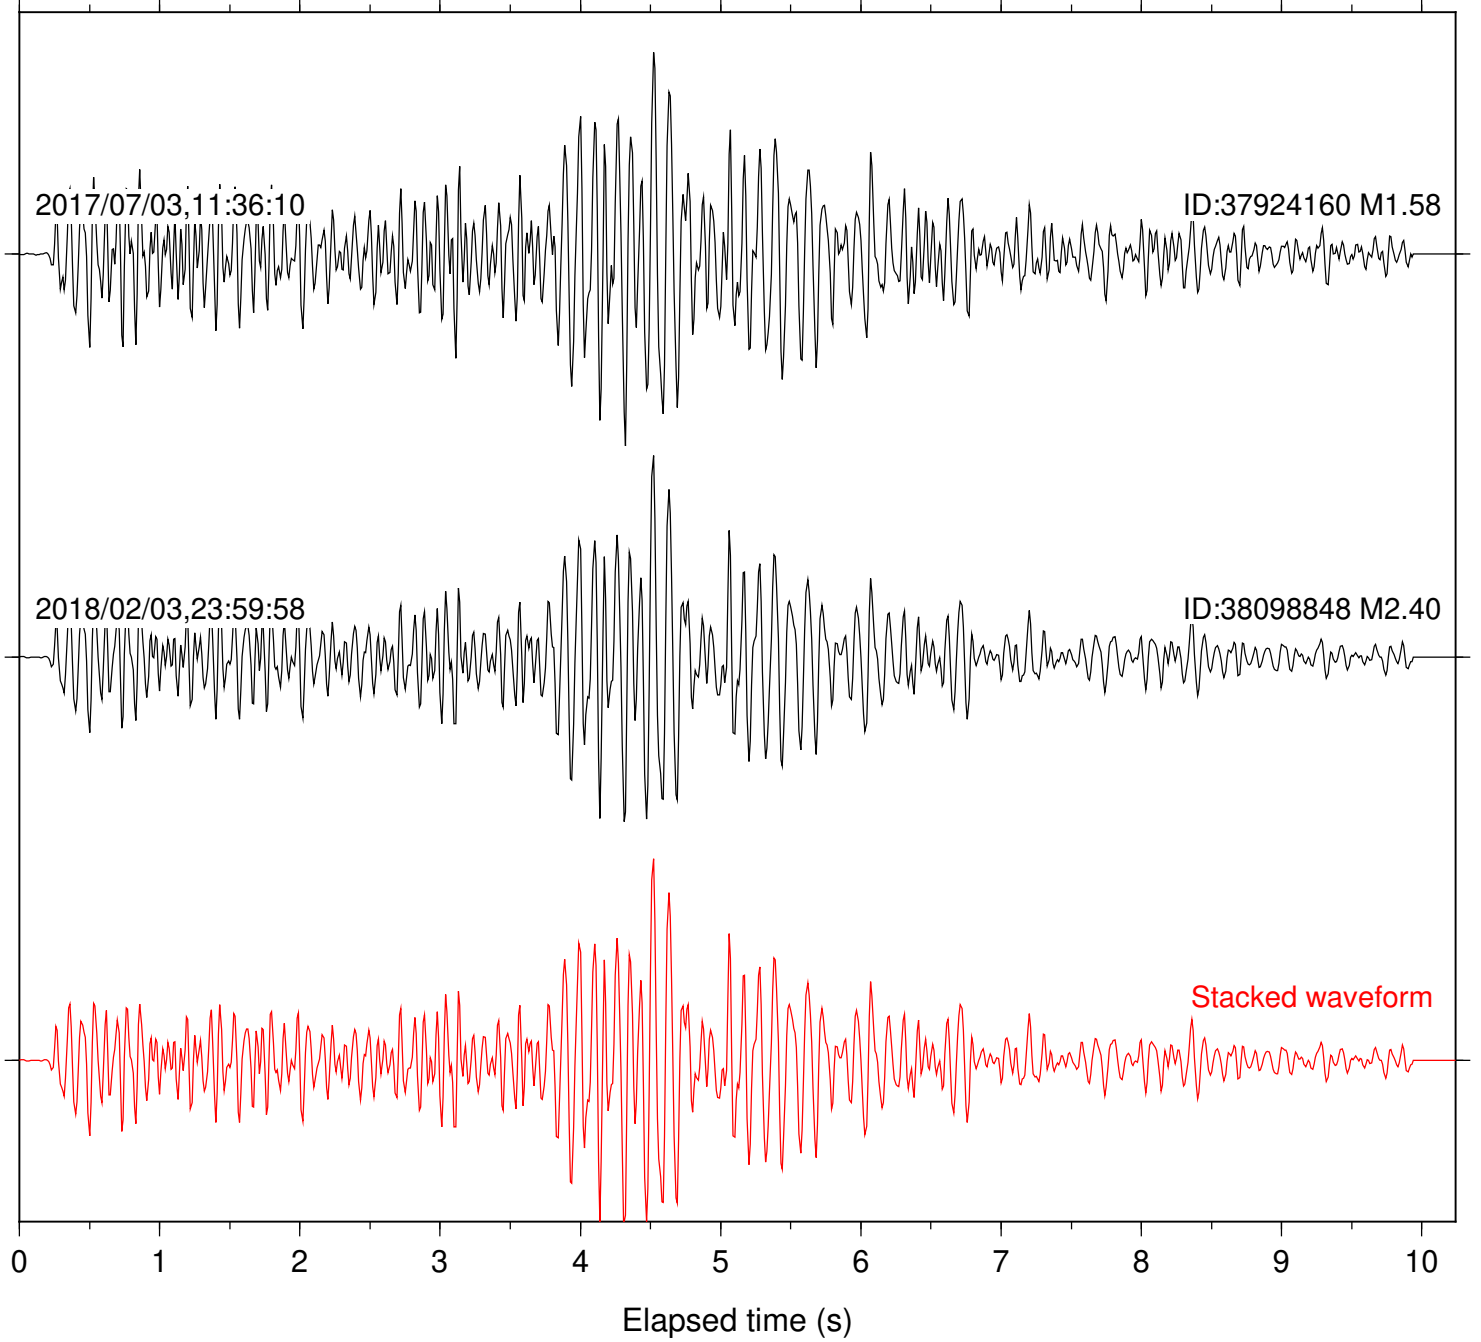

Focal depth: 5.21 km

Station: DNR Com: HHZ

Focal depth: 5.21 km

2017/07/03,11:36:10

ID:37924160 M1.58

2018/02/03,23:59:58

ID:38098848 M2.40

Stacked waveform

0 1 2 3 4 5 6 7 8 9 10  
Elapsed time (s)

Station: FRD Com: HHZ

Focal depth: 5.21 km

Station: HMT2 Com: HHZ

Focal depth: 5.21 km

Station: LKH Com: HHZ

Focal depth: 5.21 km

Station: LVA2 Com: HHZ

Focal depth: 5.17 km

Station: PFO Com: HHZ

Focal depth: 5.21 km

Station: SND Com: HHZ

Focal depth: 5.21 km

Station: WMC Com: HHZ

Focal depth: 5.14 km