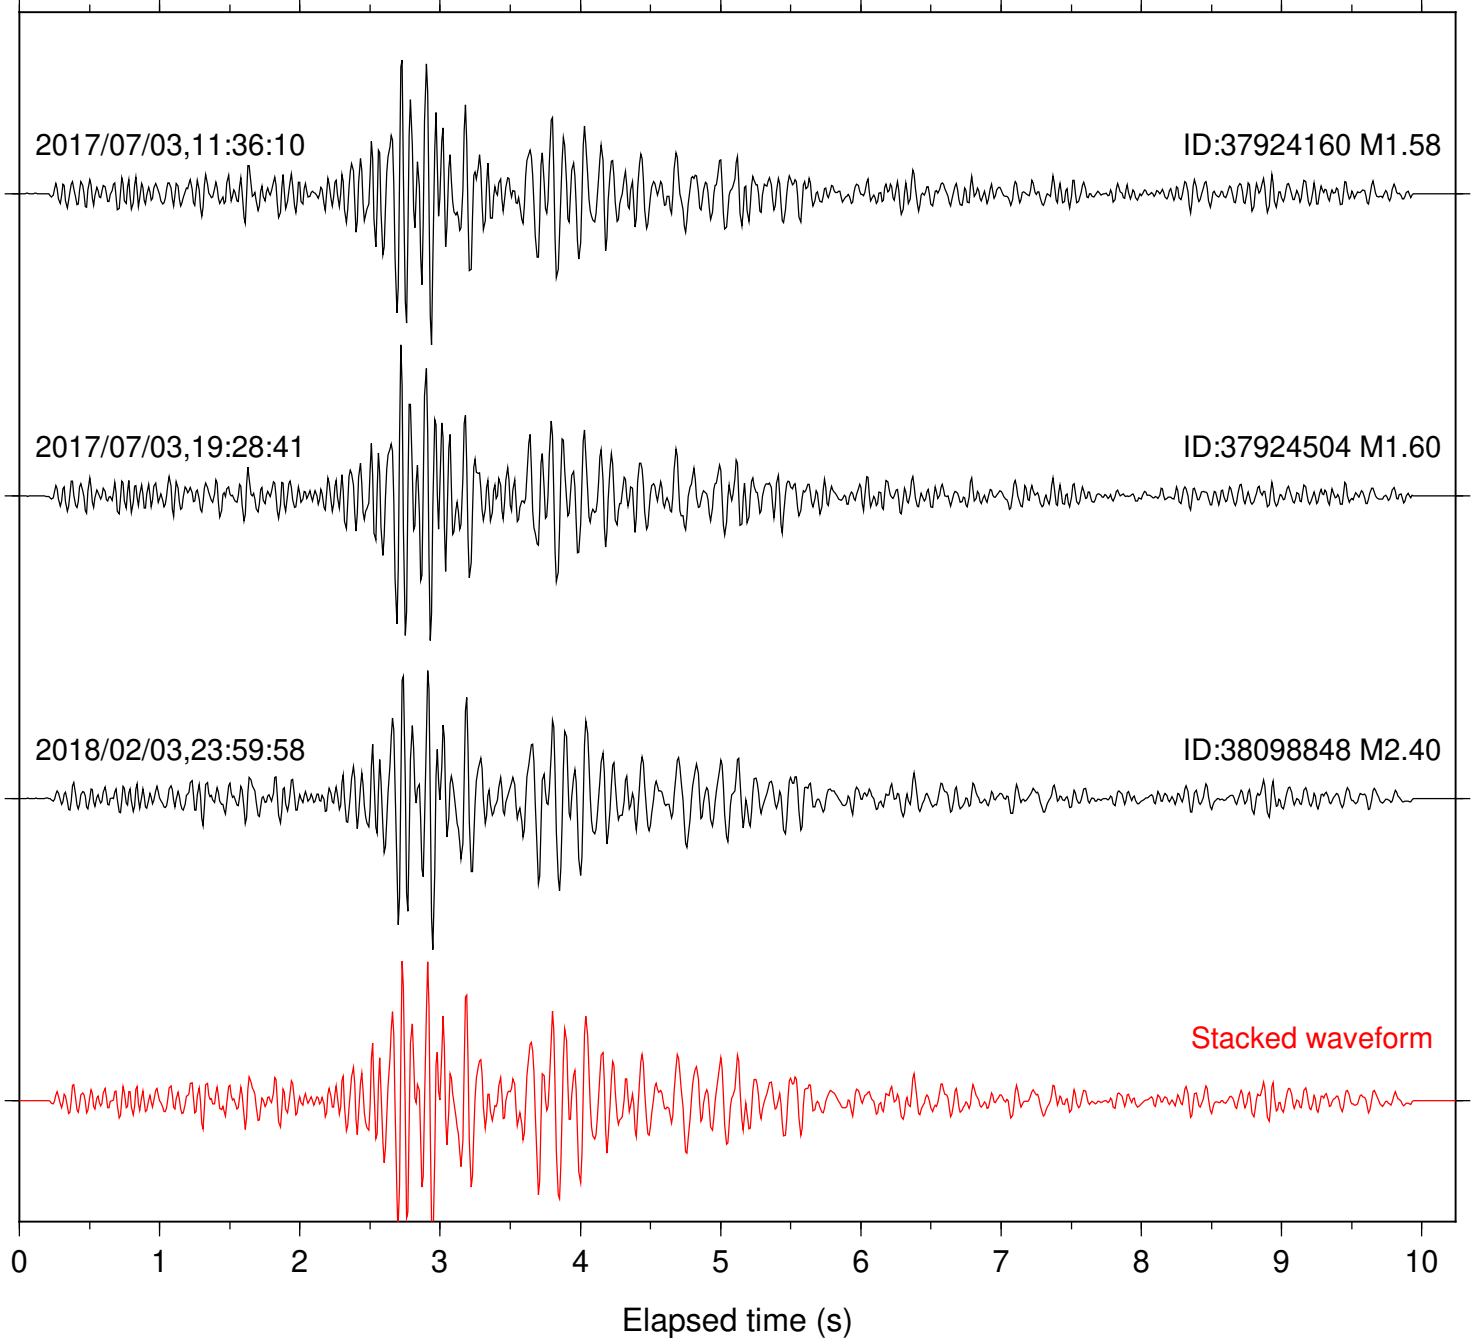

2018/02/03,23:59:58

ID:38098848 M2.40

Stacked waveform

Station: B087 Com: EHZ

Focal depth: 5.21 km

Station: B088 Com: EHZ

Focal depth: 5.21 km

Station: B946 Com: EHZ

Focal depth: 5.21 km

Station: DNR Com: HHZ

Focal depth: 5.21 km

2017/07/03,11:36:10

ID:37924160 M1.58

2018/02/03,23:59:58

ID:38098848 M2.40

Stacked waveform

0 1 2 3 4 5 6 7 8 9 10  
Elapsed time (s)

Station: FRD Com: HHZ

Focal depth: 5.21 km

Station: HMT2 Com: HHZ

Focal depth: 5.21 km

Station: LKH Com: HHZ

Focal depth: 5.21 km

Station: LVA2 Com: HHZ

Focal depth: 5.17 km

Station: PFO Com: HHZ

Focal depth: 5.21 km

Station: SND Com: HHZ

Focal depth: 5.21 km

Station: WMC Com: HHZ

Focal depth: 5.14 km