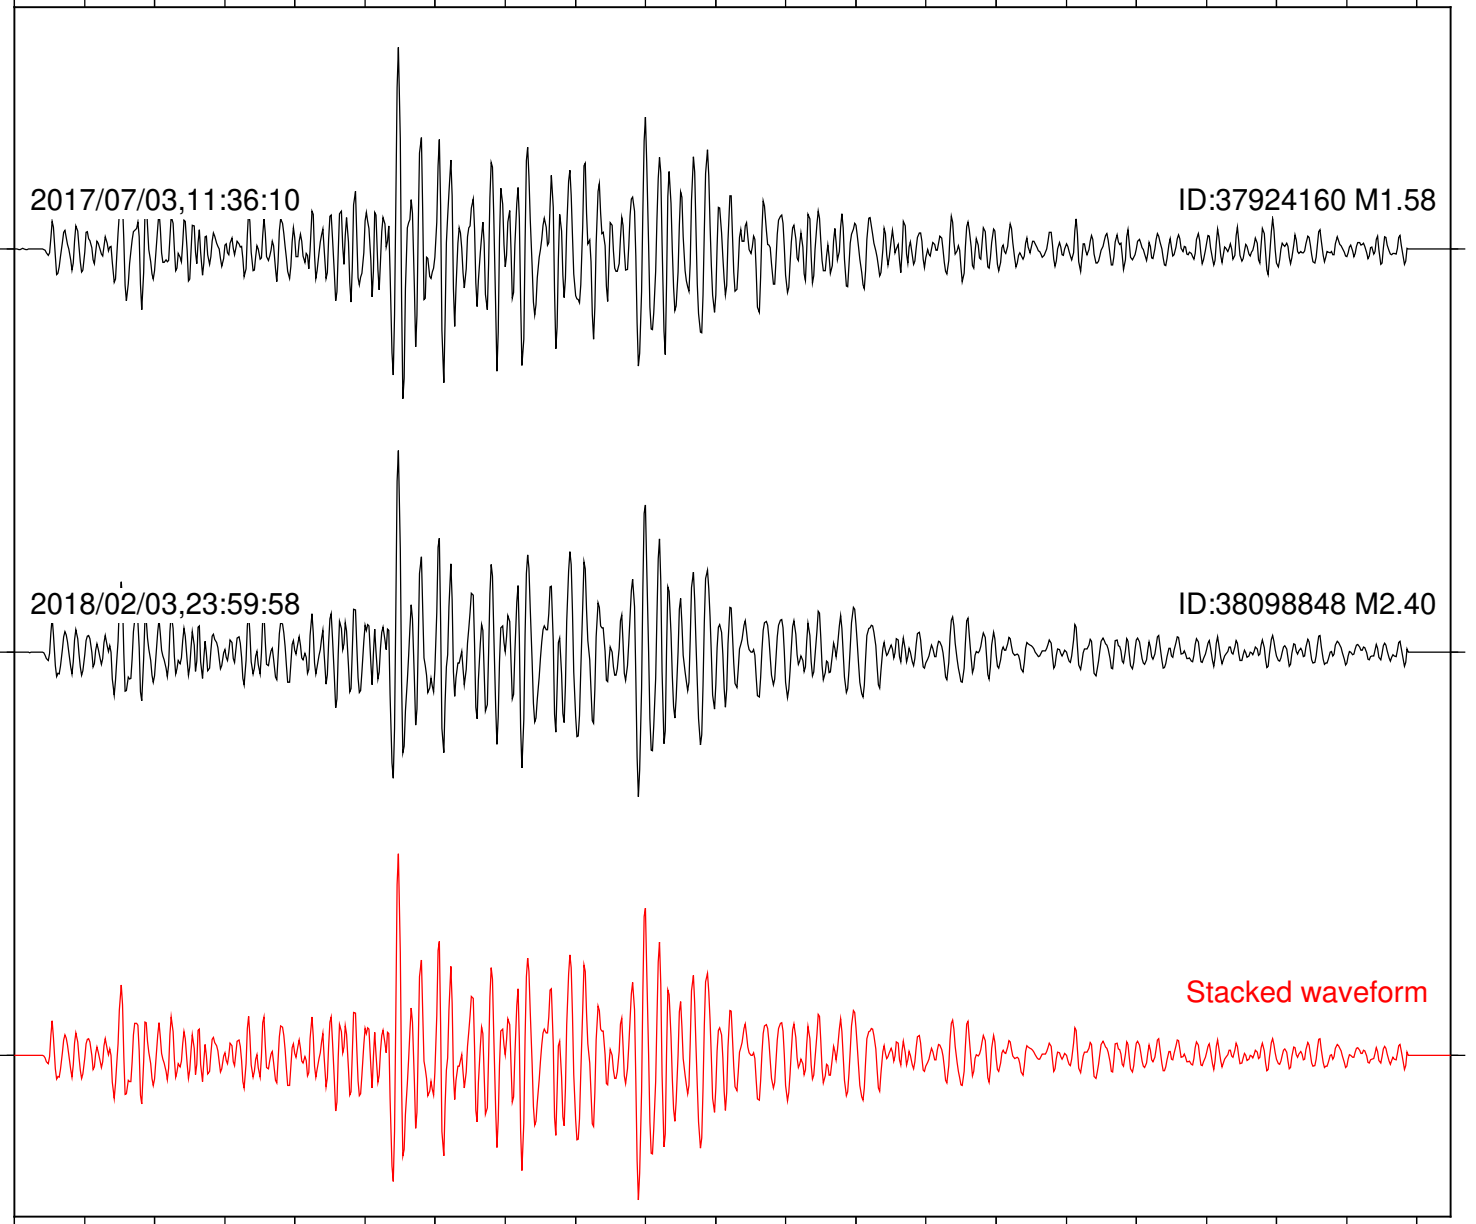

Focal depth: 5.21 km

Station: DNR Com: HHZ

Focal depth: 5.21 km

2017/07/03,11:36:10

ID:37924160 M1.58

2018/02/03,23:59:58

ID:38098848 M2.40

Stacked waveform

0 1 2 3 4 5 6 7 8 9 10  
Elapsed time (s)

Station: FRD Com: HHZ

Focal depth: 5.21 km

Station: HMT2 Com: HHZ

Focal depth: 5.21 km

Station: LKH Com: HHZ

Focal depth: 5.21 km

Station: LVA2 Com: HHZ

Focal depth: 5.17 km

Station: PFO Com: HHZ

Focal depth: 5.21 km

Station: SND Com: HHZ

Focal depth: 5.21 km

Station: WMC Com: HHZ

Focal depth: 5.14 km