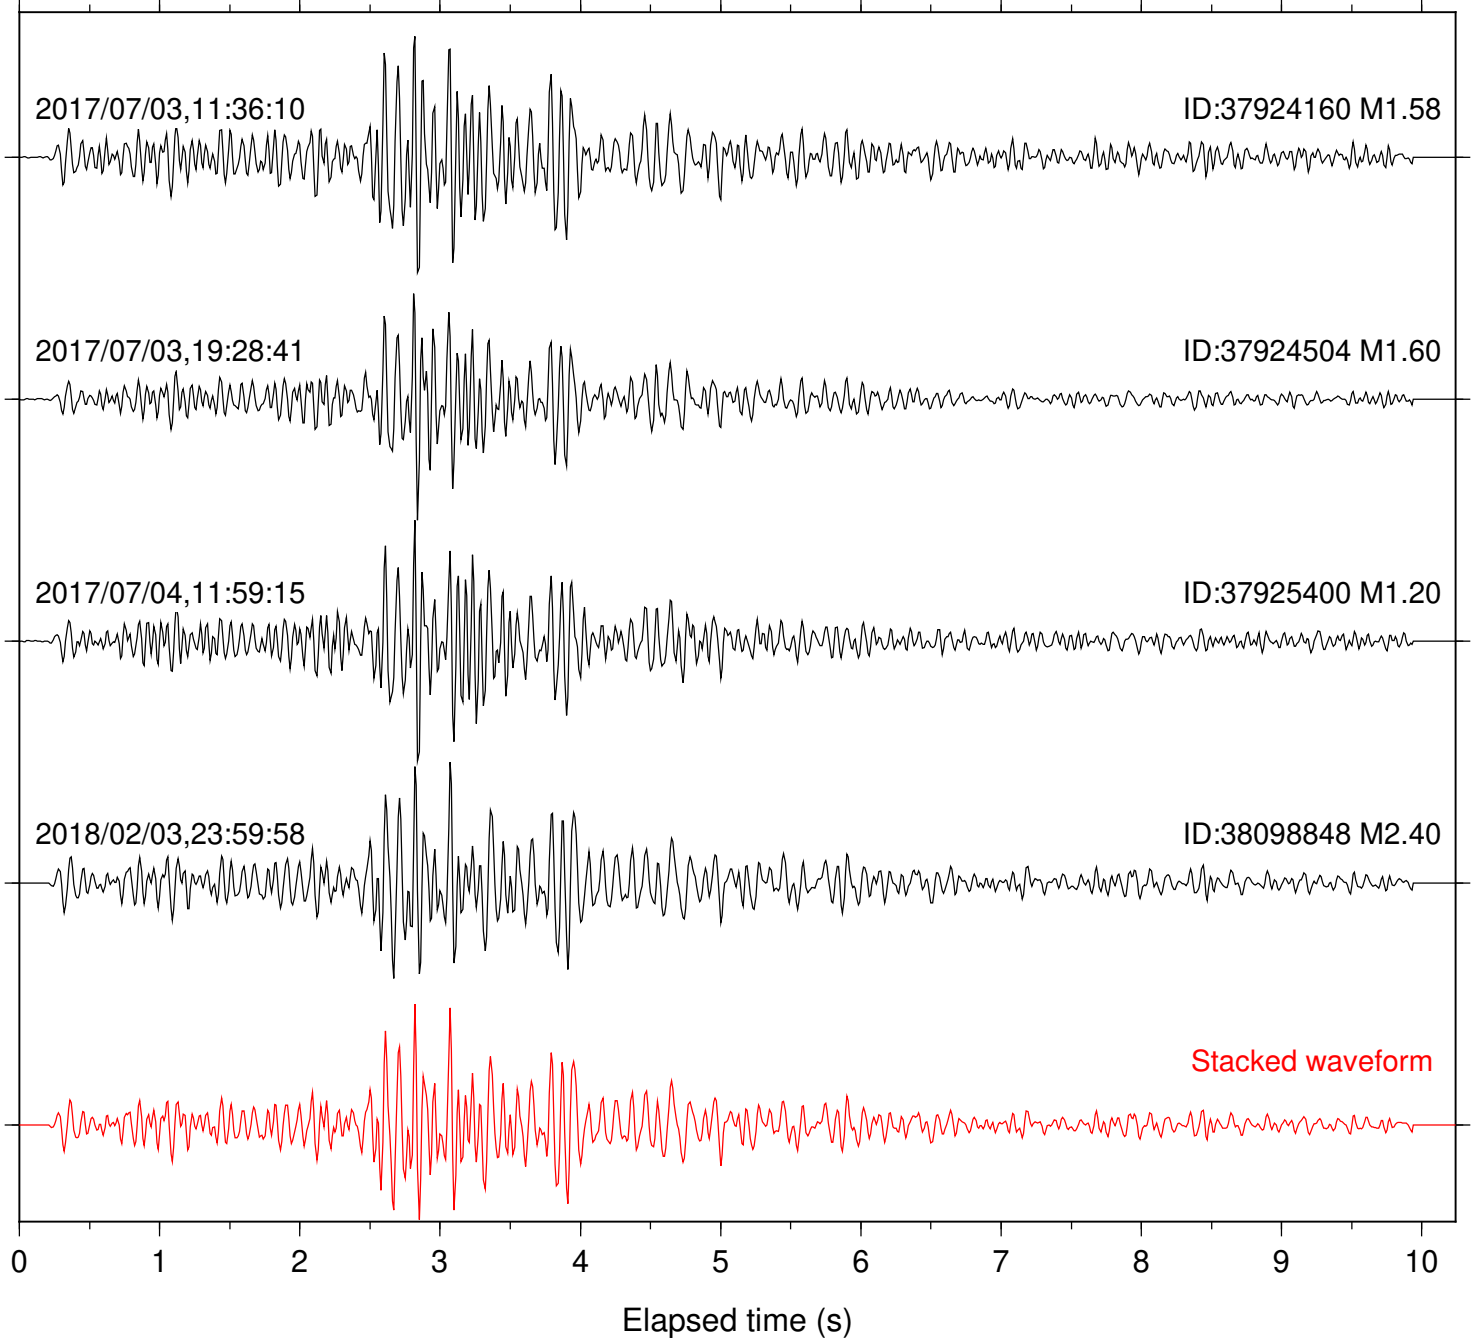

Focal depth: 5.21 km

Station: DNR Com: HHZ

Focal depth: 5.21 km

2017/07/03,11:36:10

ID:37924160 M1.58

2018/02/03,23:59:58

ID:38098848 M2.40

Stacked waveform

0 1 2 3 4 5 6 7 8 9 10  
Elapsed time (s)

Station: FRD Com: HHZ

Focal depth: 5.21 km

Station: HMT2 Com: HHZ

Focal depth: 5.21 km

Station: LKH Com: HHZ

Focal depth: 5.21 km

Station: LVA2 Com: HHZ

Focal depth: 5.17 km

Station: PFO Com: HHZ

Focal depth: 5.21 km

Station: SND Com: HHZ

Focal depth: 5.21 km

Station: WMC Com: HHZ

Focal depth: 5.14 km