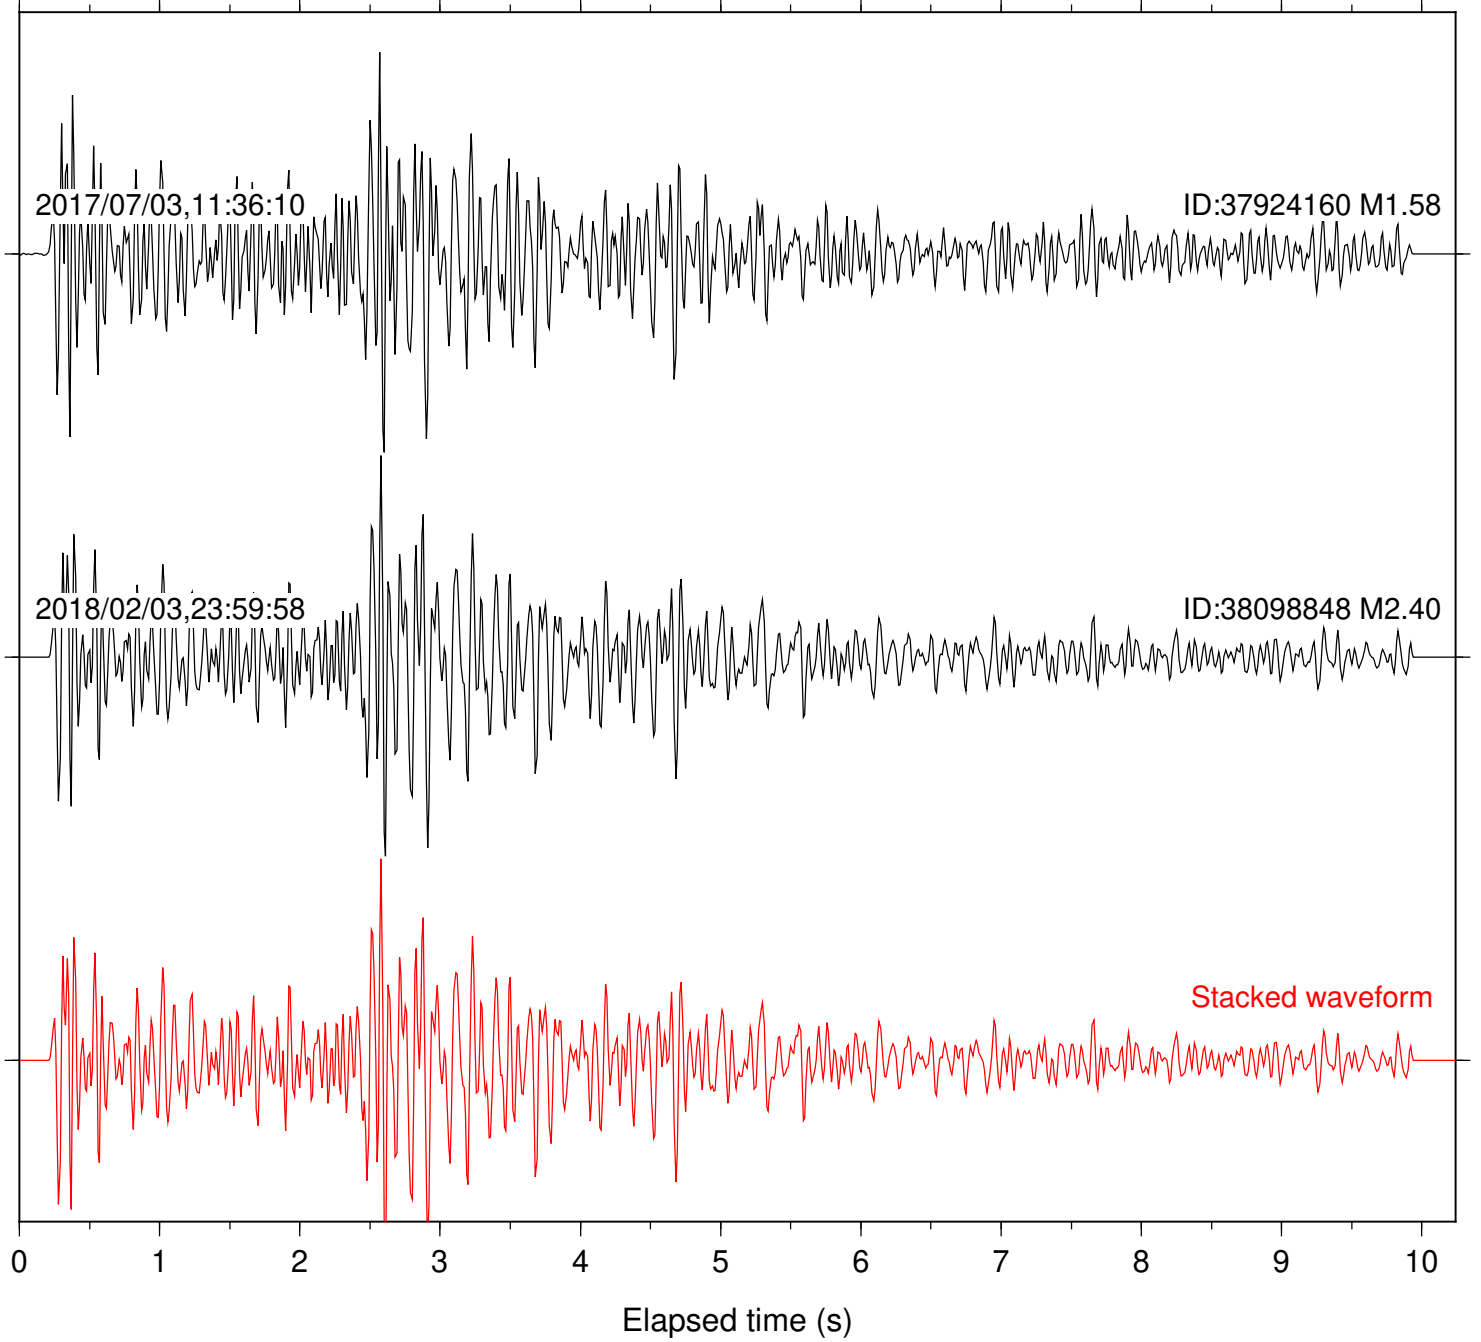

2018/02/03,23:59:58

ID:38098848 M2.40

Stacked waveform

Station: B087 Com: EHZ

Focal depth: 5.21 km

Station: B088 Com: EHZ

Focal depth: 5.21 km

Station: B946 Com: EHZ

Focal depth: 5.21 km

Station: DNR Com: HHZ

Focal depth: 5.21 km

2017/07/03,11:36:10

ID:37924160 M1.58

2018/02/03,23:59:58

ID:38098848 M2.40

Stacked waveform

0 1 2 3 4 5 6 7 8 9 10  
Elapsed time (s)

Station: FRD Com: HHZ

Focal depth: 5.21 km

Station: HMT2 Com: HHZ

Focal depth: 5.21 km

Station: LKH Com: HHZ

Focal depth: 5.21 km

Station: LVA2 Com: HHZ

Focal depth: 5.17 km

Station: PFO Com: HHZ

Focal depth: 5.21 km

Station: SND Com: HHZ

Focal depth: 5.21 km

Station: WMC Com: HHZ

Focal depth: 5.14 km