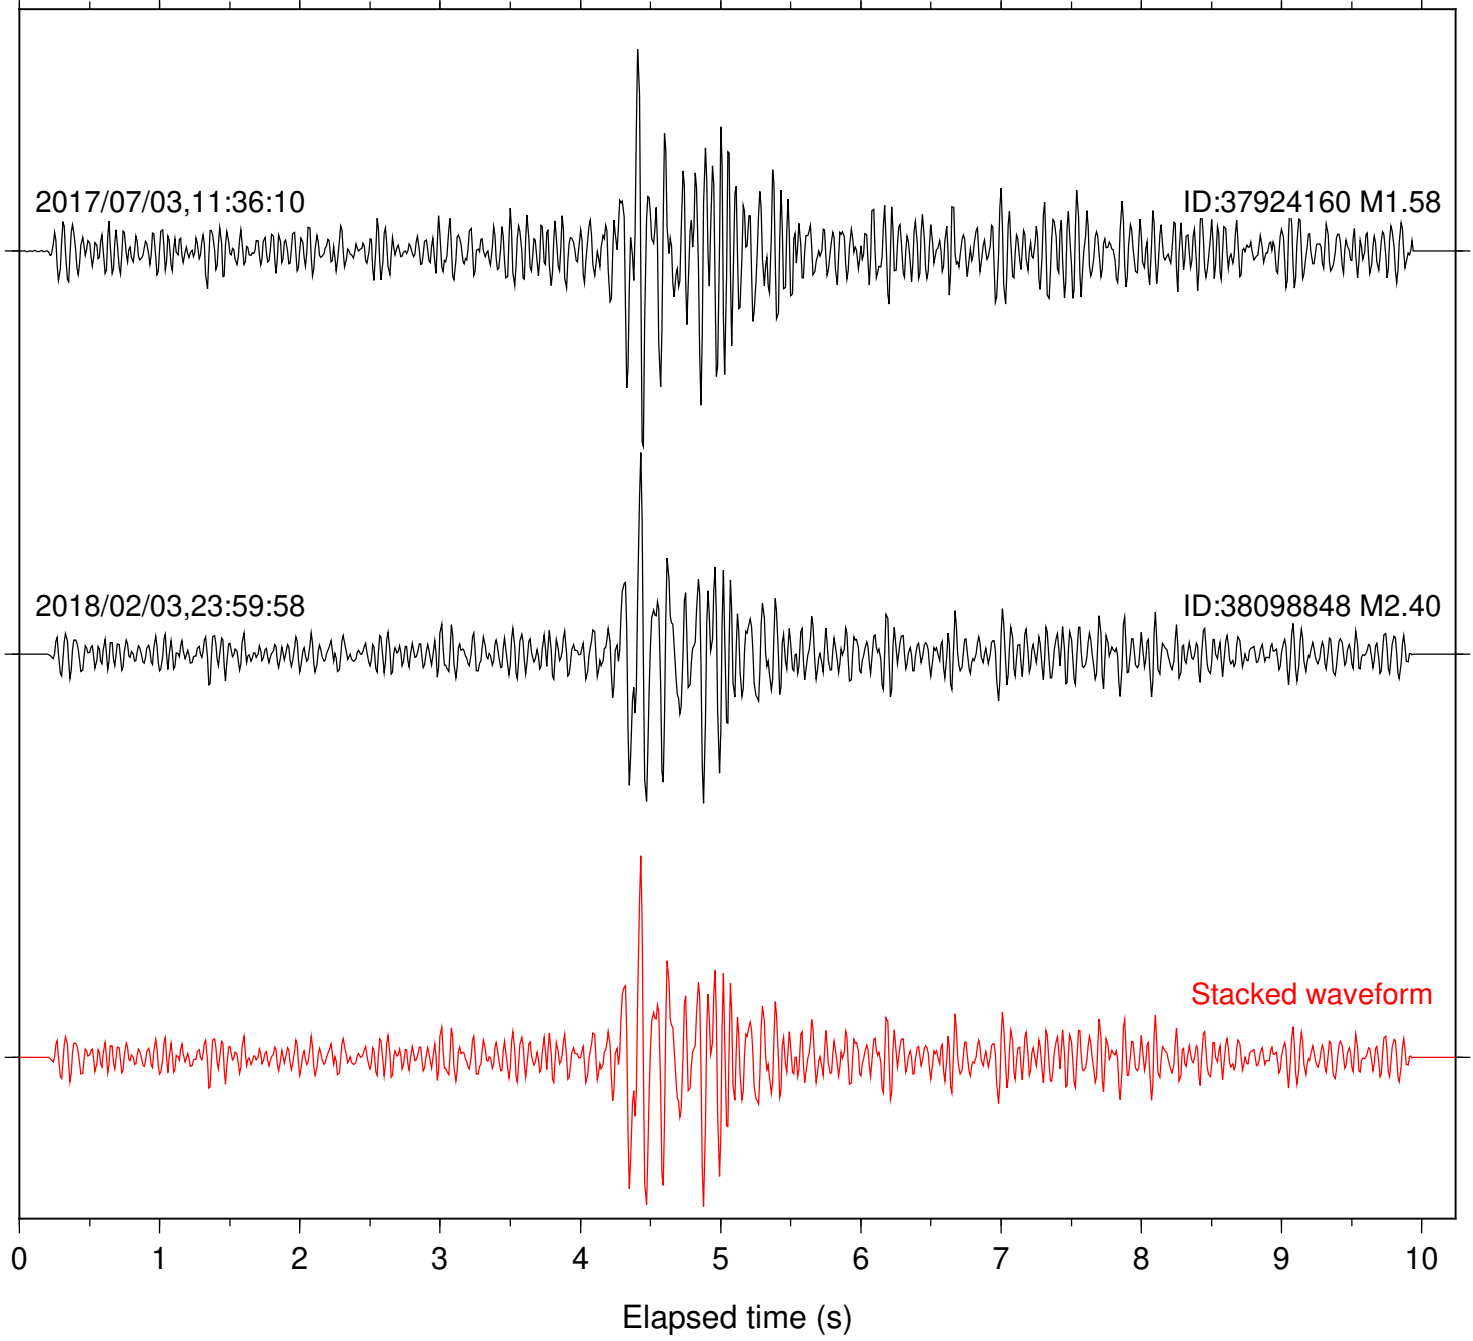

Focal depth: 5.21 km

Station: DNR Com: HHZ

Focal depth: 5.21 km

2017/07/03,11:36:10

ID:37924160 M1.58

2018/02/03,23:59:58

ID:38098848 M2.40

Stacked waveform

0 1 2 3 4 5 6 7 8 9 10  
Elapsed time (s)

Station: FRD Com: HHZ

Focal depth: 5.21 km

Station: HMT2 Com: HHZ

Focal depth: 5.21 km

Station: LKH Com: HHZ

Focal depth: 5.21 km

Station: LVA2 Com: HHZ

Focal depth: 5.17 km

Station: PFO Com: HHZ

Focal depth: 5.21 km

Station: SND Com: HHZ

Focal depth: 5.21 km

Station: WMC Com: HHZ

Focal depth: 5.14 km