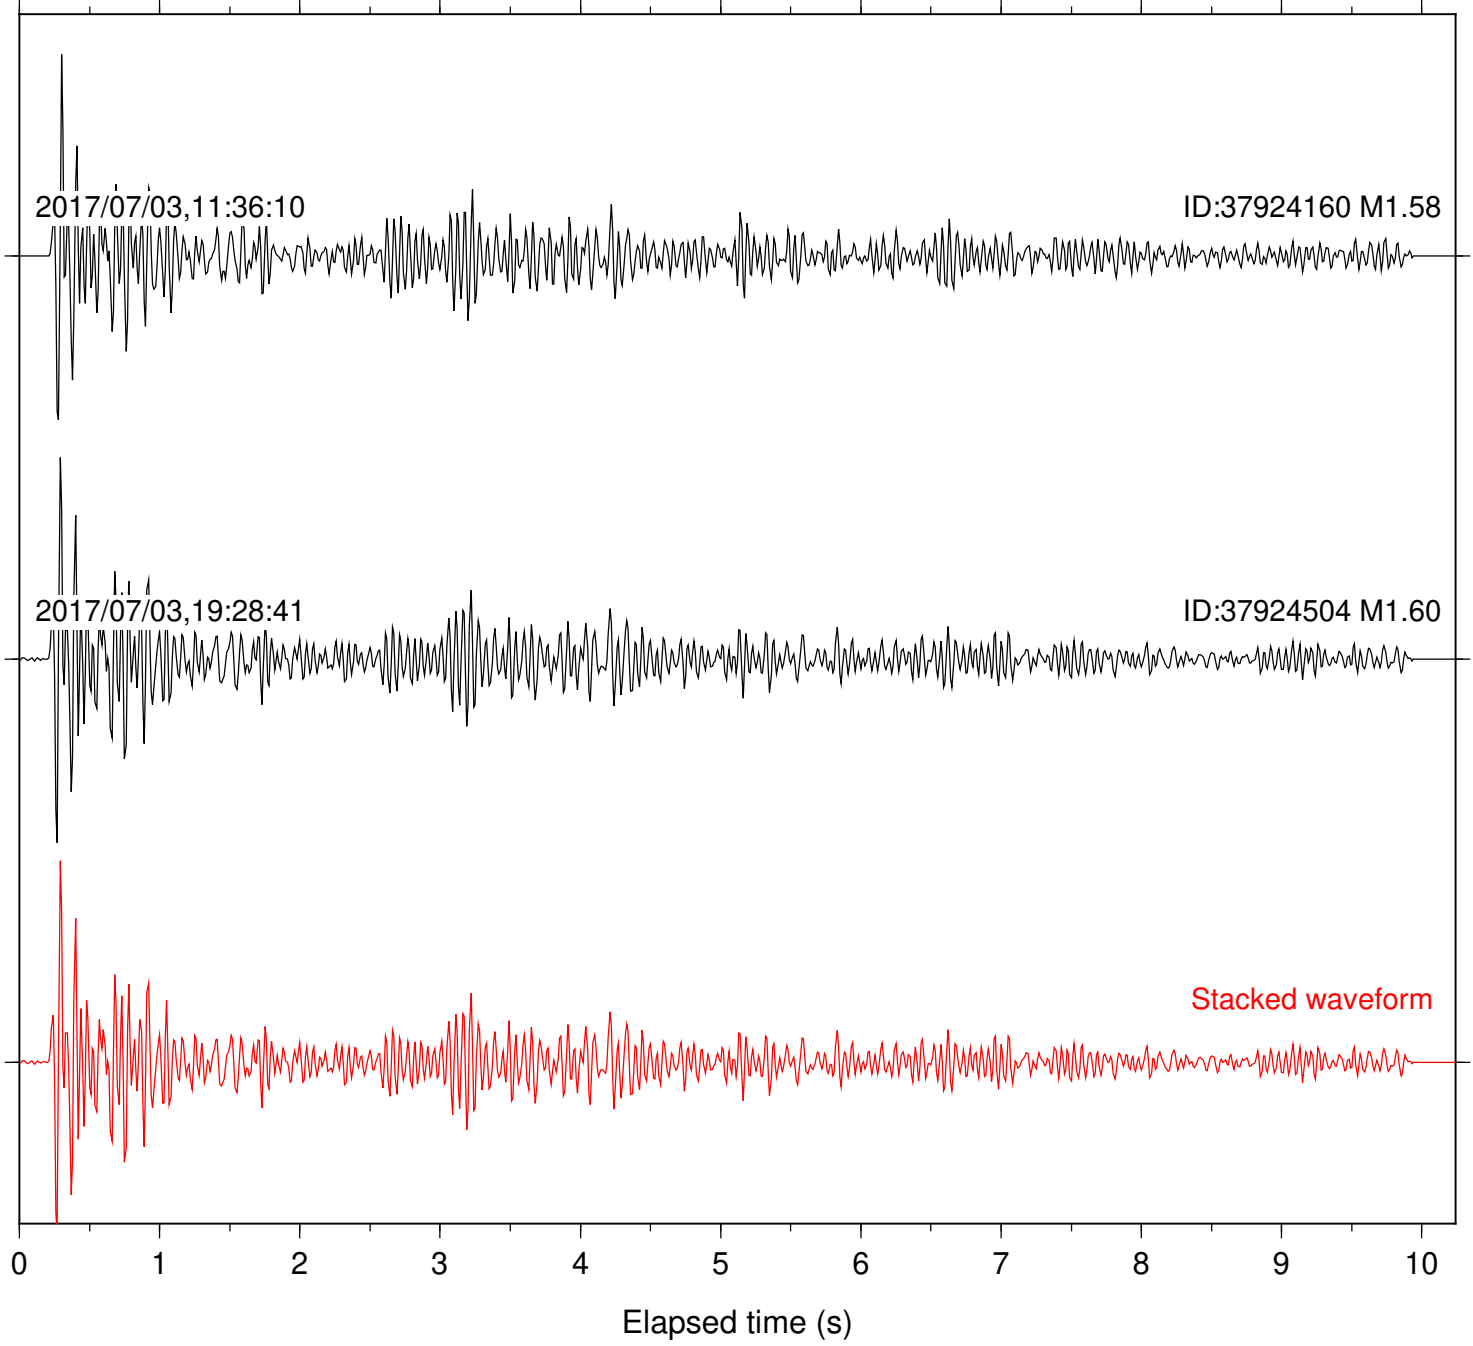

Focal depth: 5.21 km

Station: DNR Com: HHZ

Focal depth: 5.21 km

2017/07/03,11:36:10

ID:37924160 M1.58

2018/02/03,23:59:58

ID:38098848 M2.40

Stacked waveform

0 1 2 3 4 5 6 7 8 9 10  
Elapsed time (s)

Station: FRD Com: HHZ

Focal depth: 5.21 km

Station: HMT2 Com: HHZ

Focal depth: 5.21 km

Station: LKH Com: HHZ

Focal depth: 5.21 km

Station: LVA2 Com: HHZ

Focal depth: 5.17 km

Station: PFO Com: HHZ

Focal depth: 5.21 km

Station: SND Com: HHZ

Focal depth: 5.21 km

Station: WMC Com: HHZ

Focal depth: 5.14 km