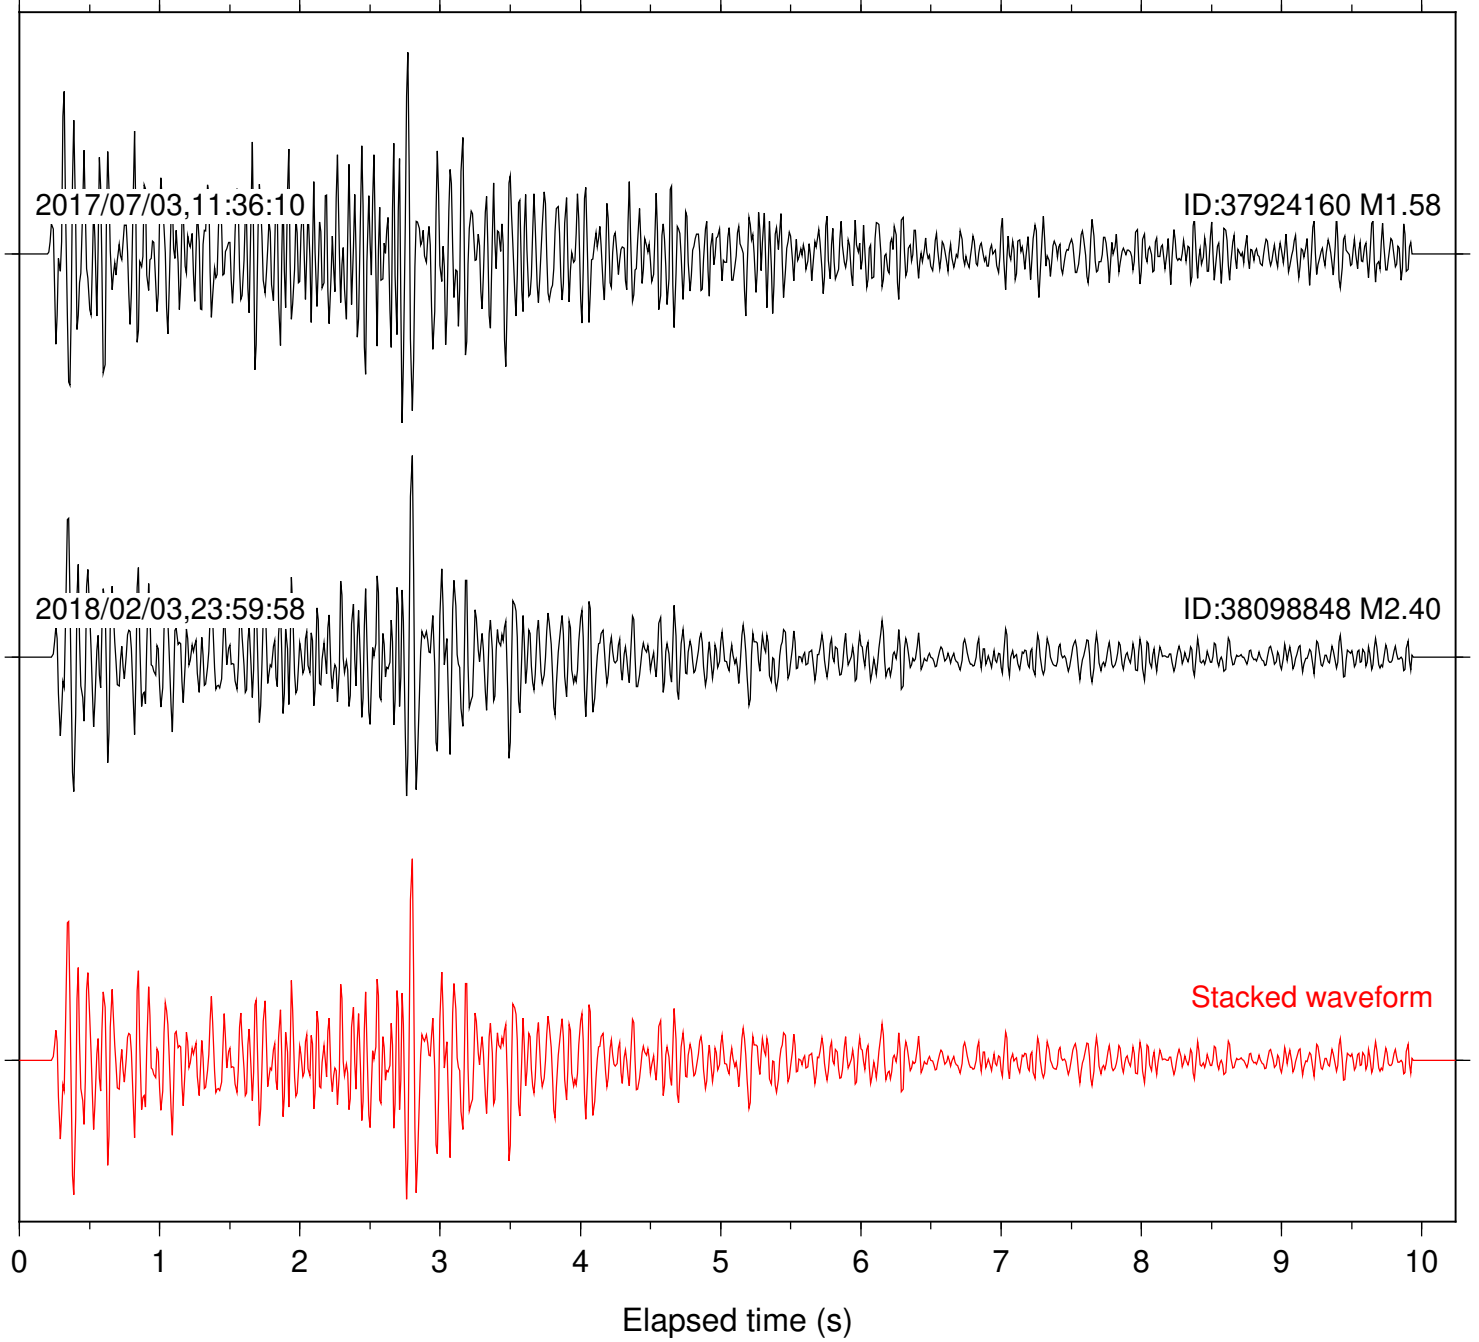

Focal depth: 5.21 km

Station: DNR Com: HHZ

Focal depth: 5.21 km

2017/07/03,11:36:10

ID:37924160 M1.58

2018/02/03,23:59:58

ID:38098848 M2.40

Stacked waveform

0 1 2 3 4 5 6 7 8 9 10  
Elapsed time (s)

Station: FRD Com: HHZ

Focal depth: 5.21 km

Station: HMT2 Com: HHZ

Focal depth: 5.21 km

Station: LKH Com: HHZ

Focal depth: 5.21 km

Station: LVA2 Com: HHZ

Focal depth: 5.17 km

Station: PFO Com: HHZ

Focal depth: 5.21 km

Station: SND Com: HHZ

Focal depth: 5.21 km

Station: WMC Com: HHZ

Focal depth: 5.14 km