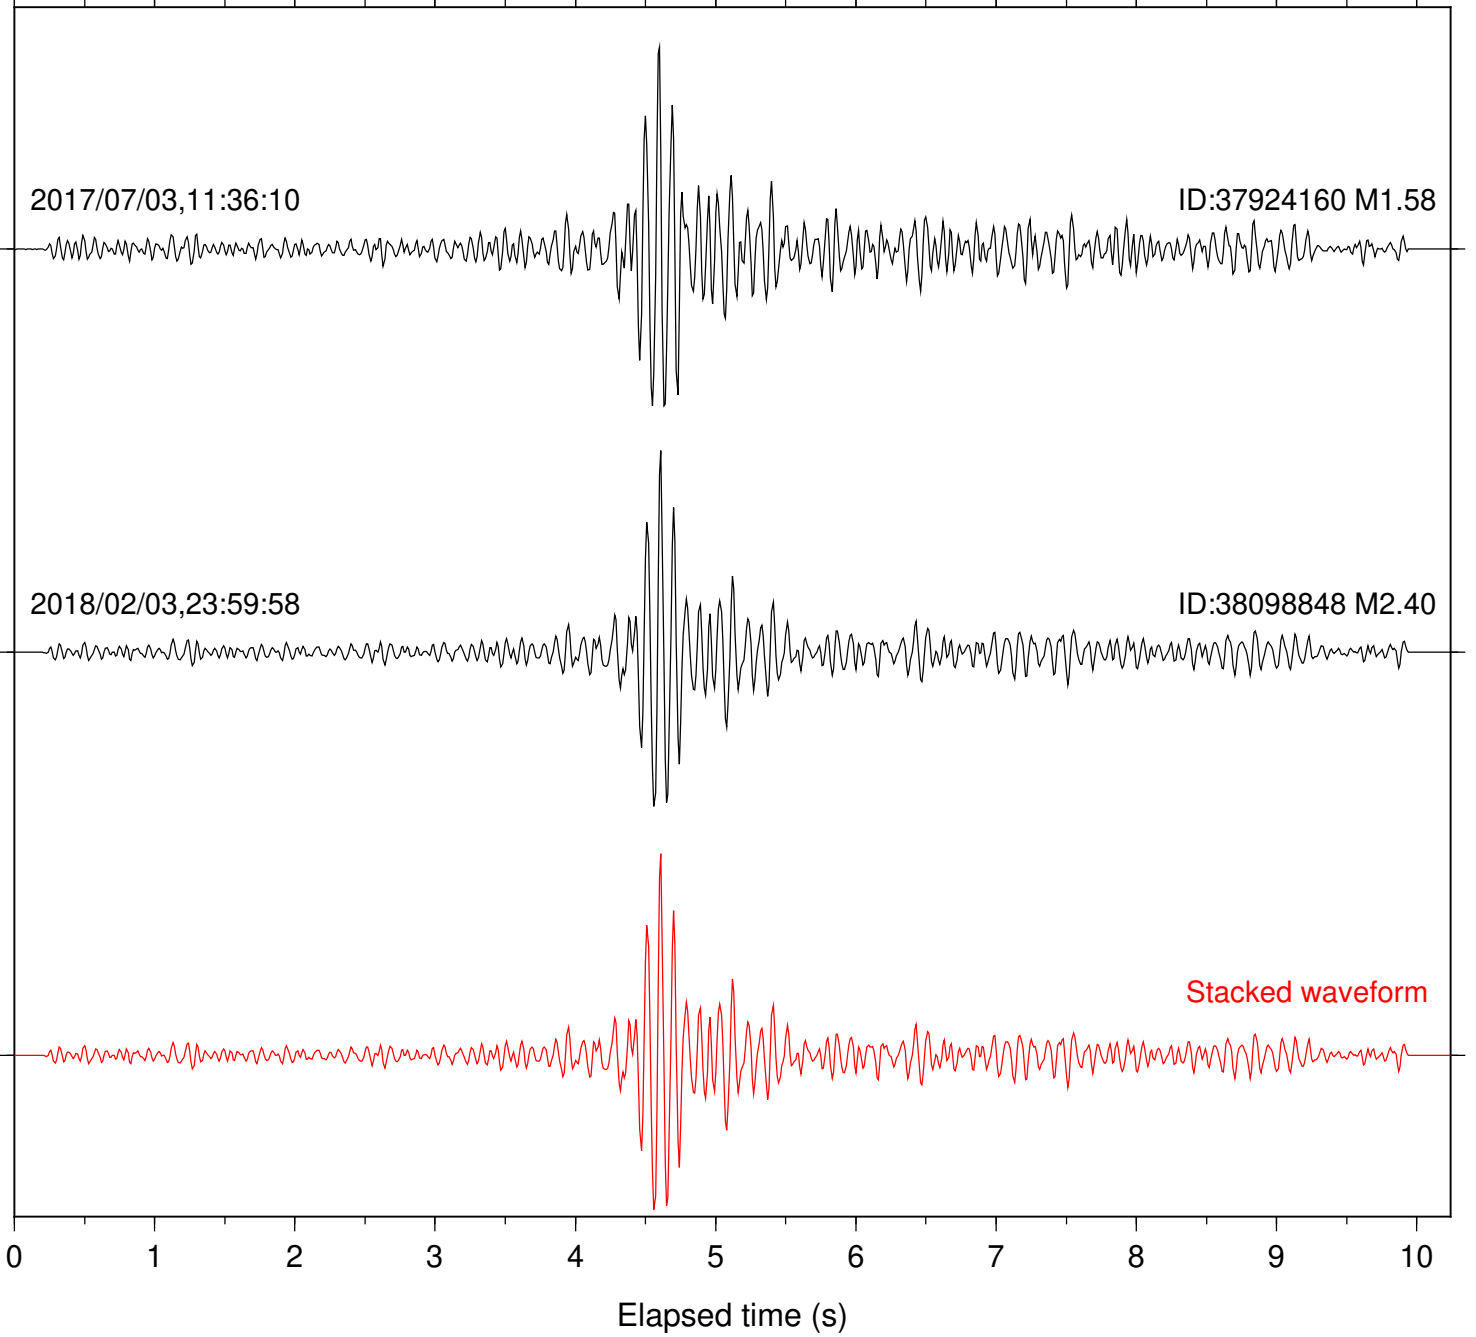

Station: B084 Com: EHZ

Focal depth: 5.21 km

2017/07/03,11:36:10

ID:37924160 M1.58

2018/02/03,23:59:58

ID:38098848 M2.40

Stacked waveform