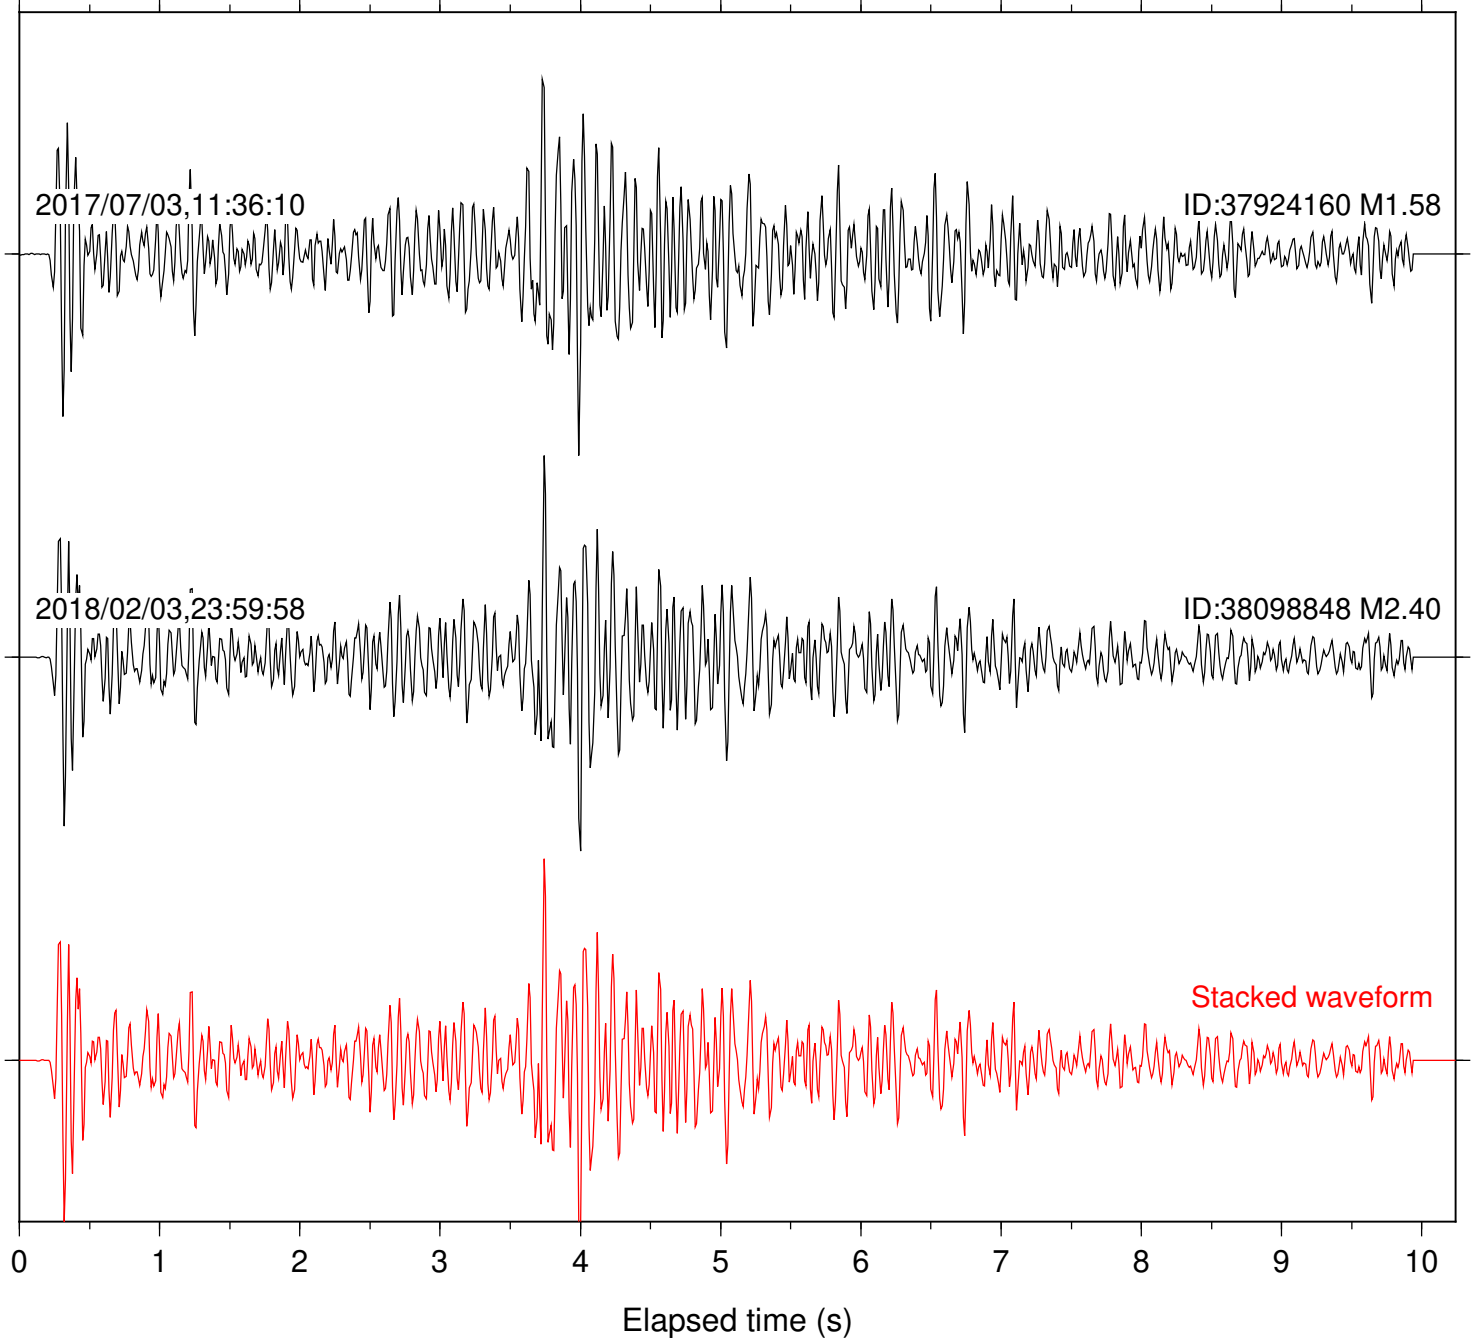

Station: B081 Com: EHZ

Focal depth: 5.21 km

Station: B082 Com: EHZ

Focal depth: 5.21 km

Station: B084 Com: EHZ

Focal depth: 5.21 km

2017/07/03,11:36:10

ID:37924160 M1.58

Focal depth: 5.21 km

Station: DNR Com: HHZ

Focal depth: 5.21 km

2017/07/03,11:36:10

ID:37924160 M1.58

2018/02/03,23:59:58

ID:38098848 M2.40

Stacked waveform

0 1 2 3 4 5 6 7 8 9 10  
Elapsed time (s)

Station: FRD Com: HHZ

Focal depth: 5.21 km

Station: HMT2 Com: HHZ

Focal depth: 5.21 km

Station: LKH Com: HHZ

Focal depth: 5.21 km

Station: LVA2 Com: HHZ

Focal depth: 5.17 km

Station: PFO Com: HHZ

Focal depth: 5.21 km

Station: SND Com: HHZ

Focal depth: 5.21 km

Station: WMC Com: HHZ

Focal depth: 5.14 km