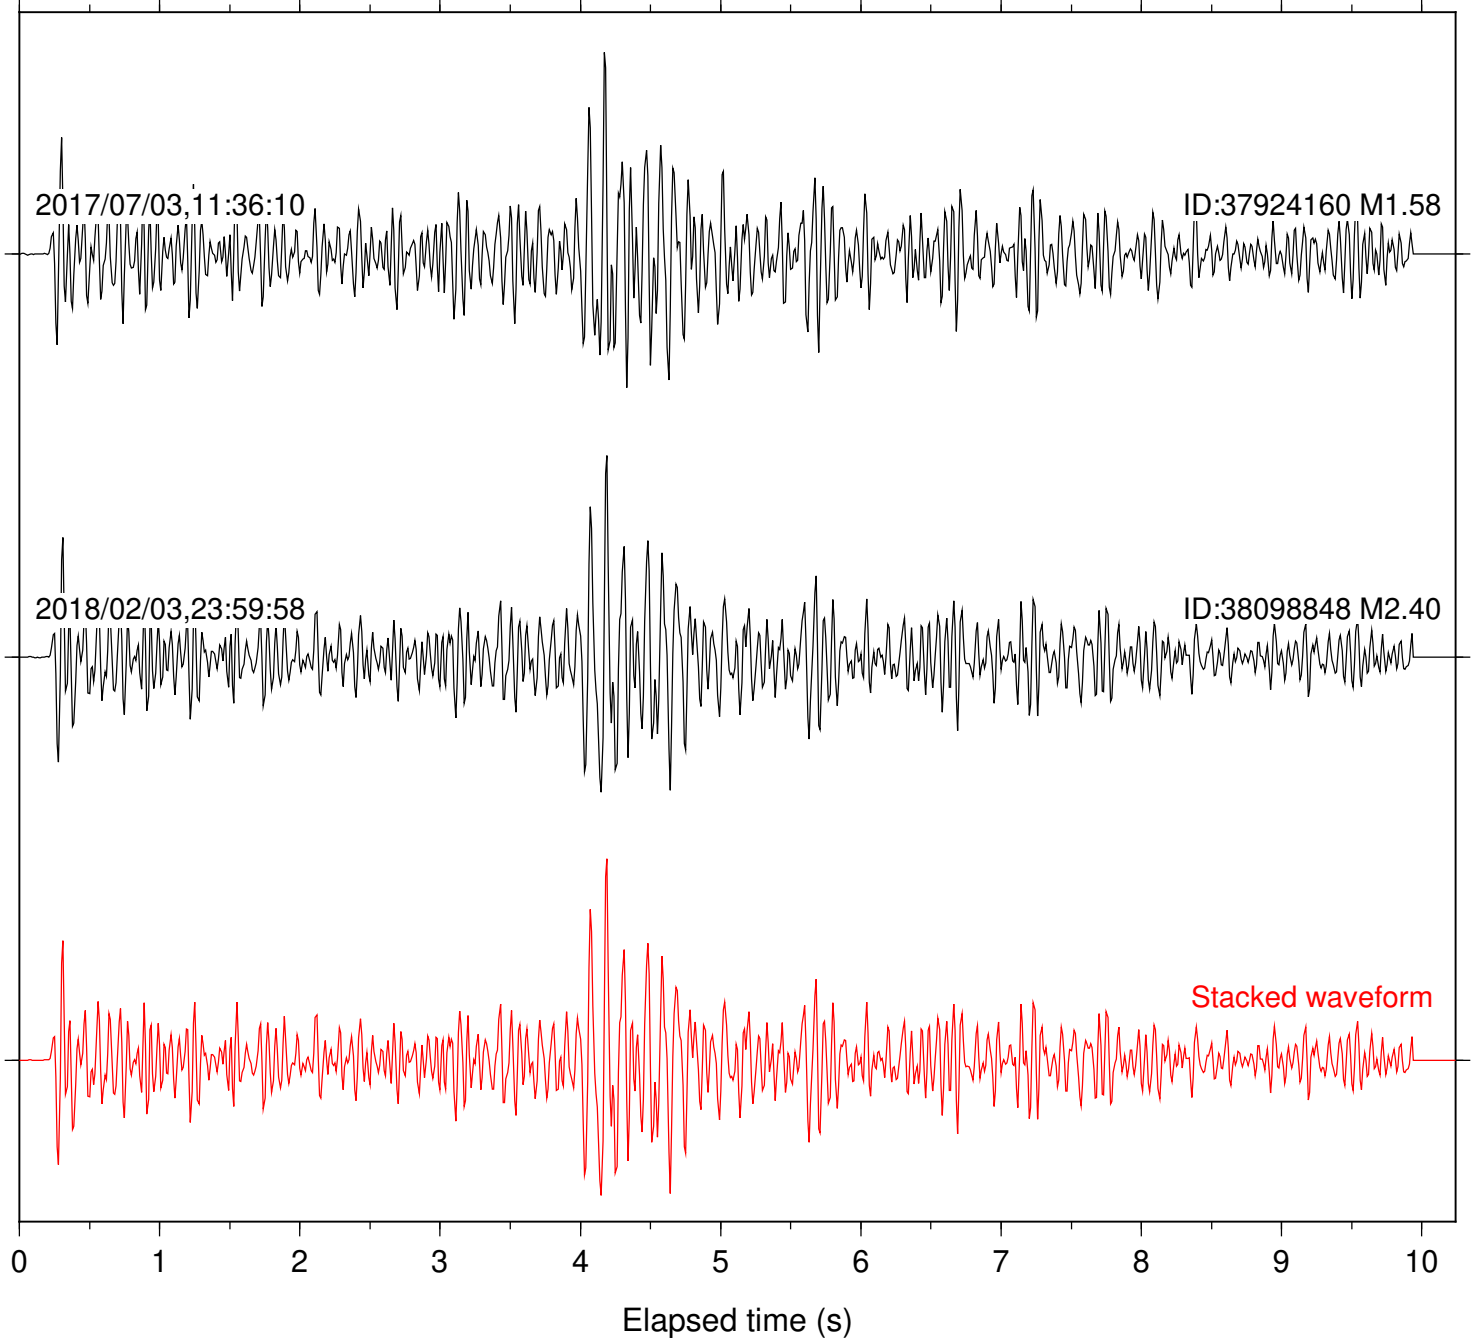

Focal depth: 5.21 km

Station: DNR Com: HHZ

Focal depth: 5.21 km

2017/07/03,11:36:10

ID:37924160 M1.58

2018/02/03,23:59:58

ID:38098848 M2.40

Stacked waveform

0 1 2 3 4 5 6 7 8 9 10  
Elapsed time (s)

Station: FRD Com: HHZ

Focal depth: 5.21 km

Station: HMT2 Com: HHZ

Focal depth: 5.21 km

Station: LKH Com: HHZ

Focal depth: 5.21 km

Station: LVA2 Com: HHZ

Focal depth: 5.17 km

Station: PFO Com: HHZ

Focal depth: 5.21 km

Station: SND Com: HHZ

Focal depth: 5.21 km

Station: WMC Com: HHZ

Focal depth: 5.14 km