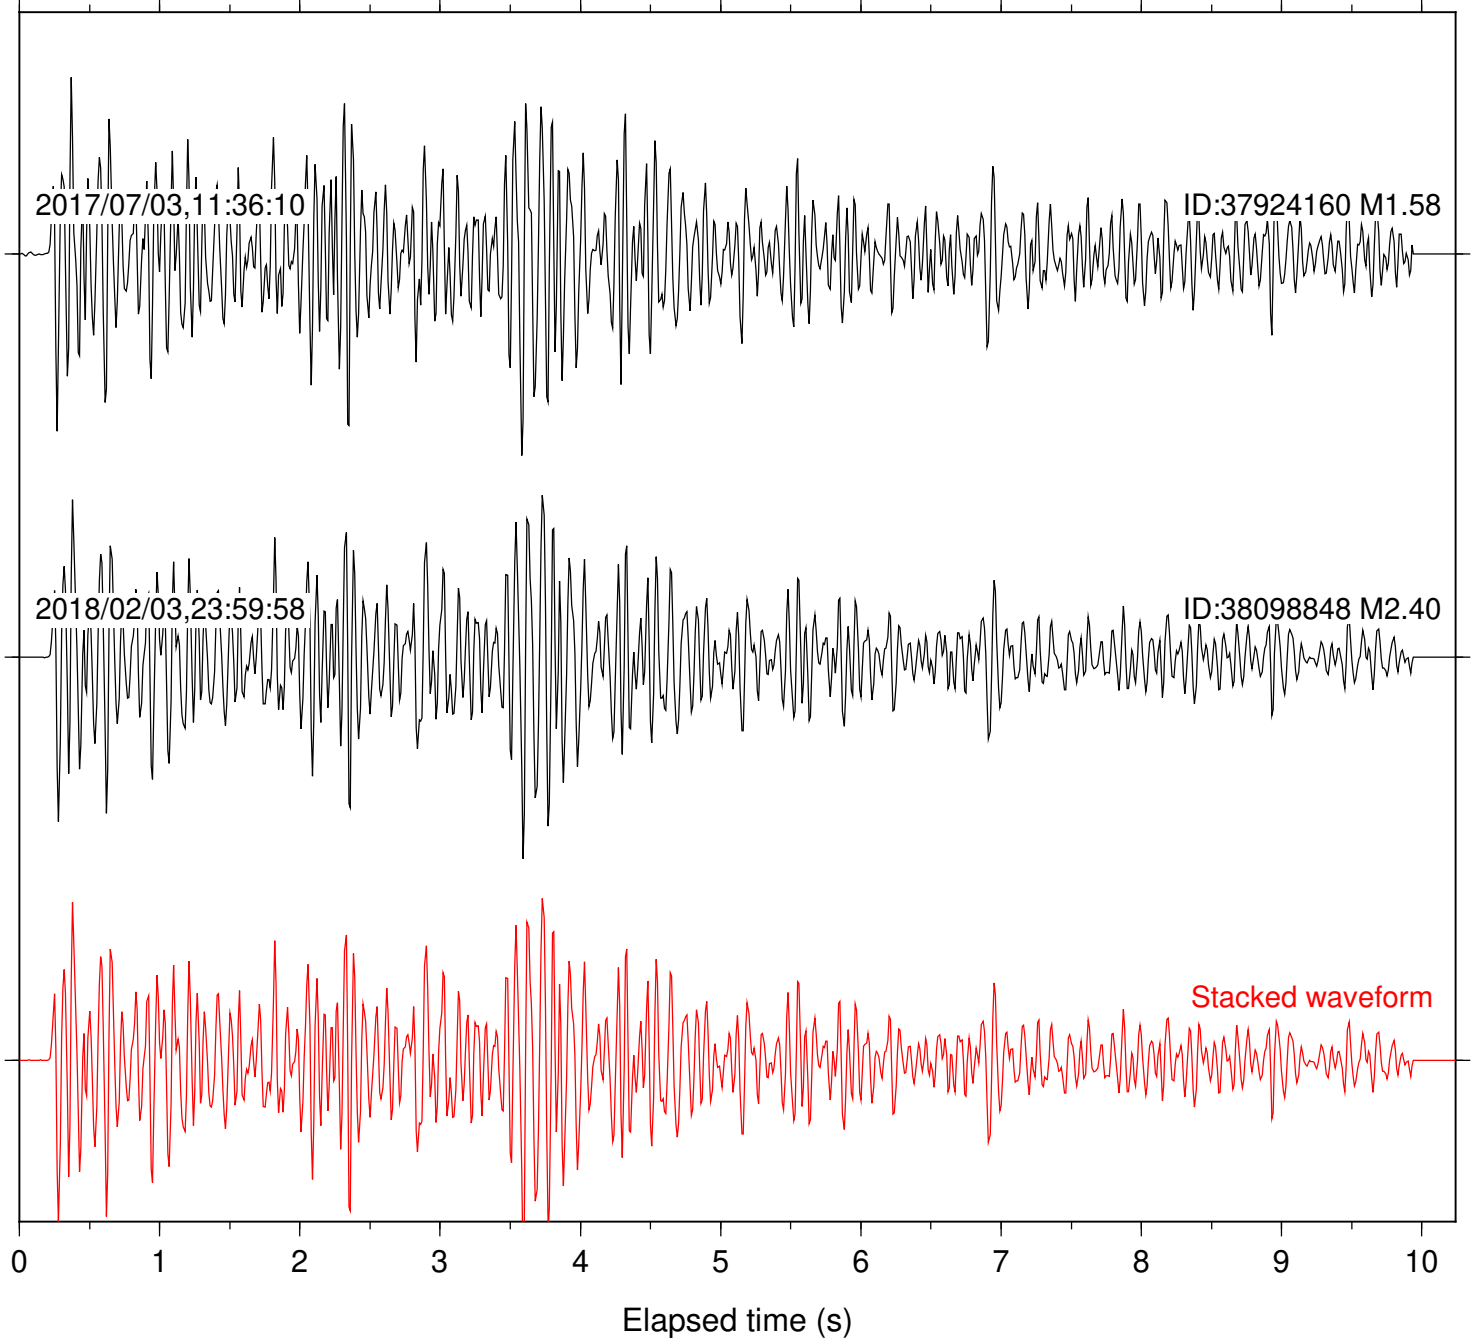

2018/02/03,23:59:58

ID:38098848 M2.40

Stacked waveform

Station: B087 Com: EHZ

Focal depth: 5.21 km

Station: B088 Com: EHZ

Focal depth: 5.21 km

Station: B946 Com: EHZ

Focal depth: 5.21 km

Station: DNR Com: HHZ

Focal depth: 5.21 km

2017/07/03,11:36:10

ID:37924160 M1.58

2018/02/03,23:59:58

ID:38098848 M2.40

Stacked waveform

0 1 2 3 4 5 6 7 8 9 10  
Elapsed time (s)

Station: FRD Com: HHZ

Focal depth: 5.21 km

Station: HMT2 Com: HHZ

Focal depth: 5.21 km

Station: LKH Com: HHZ

Focal depth: 5.21 km

Station: LVA2 Com: HHZ

Focal depth: 5.17 km

Station: PFO Com: HHZ

Focal depth: 5.21 km

Station: SND Com: HHZ

Focal depth: 5.21 km

Station: WMC Com: HHZ

Focal depth: 5.14 km