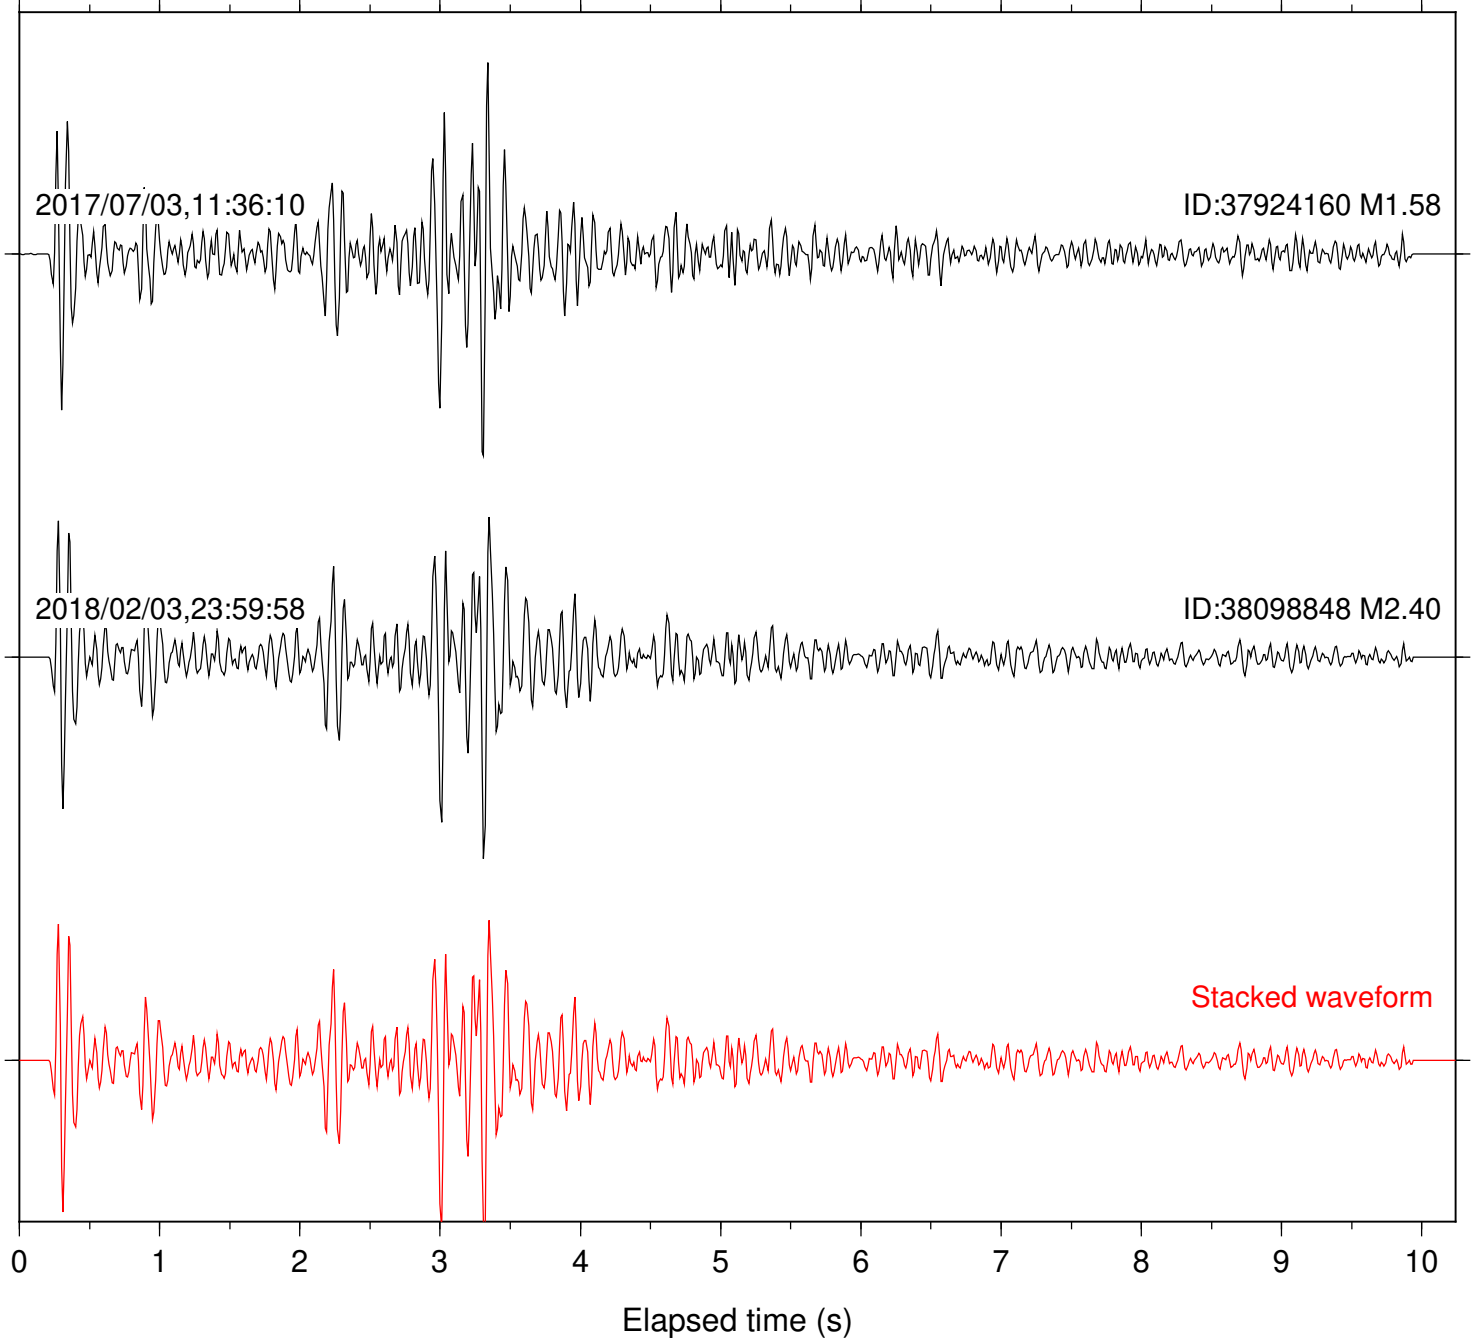

Station: B081 Com: EHZ

Focal depth: 5.21 km

Station: B082 Com: EHZ

Focal depth: 5.21 km

Station: B084 Com: EHZ

Focal depth: 5.21 km

2017/07/03,11:36:10

ID:37924160 M1.58

Focal depth: 5.21 km

Station: DNR Com: HHZ

Focal depth: 5.21 km

2017/07/03,11:36:10

ID:37924160 M1.58

2018/02/03,23:59:58

ID:38098848 M2.40

Stacked waveform

0 1 2 3 4 5 6 7 8 9 10  
Elapsed time (s)

Station: FRD Com: HHZ

Focal depth: 5.21 km

Station: HMT2 Com: HHZ

Focal depth: 5.21 km

Station: LKH Com: HHZ

Focal depth: 5.21 km

Station: LVA2 Com: HHZ

Focal depth: 5.17 km

Station: PFO Com: HHZ

Focal depth: 5.21 km

Station: SND Com: HHZ

Focal depth: 5.21 km

Station: WMC Com: HHZ

Focal depth: 5.14 km