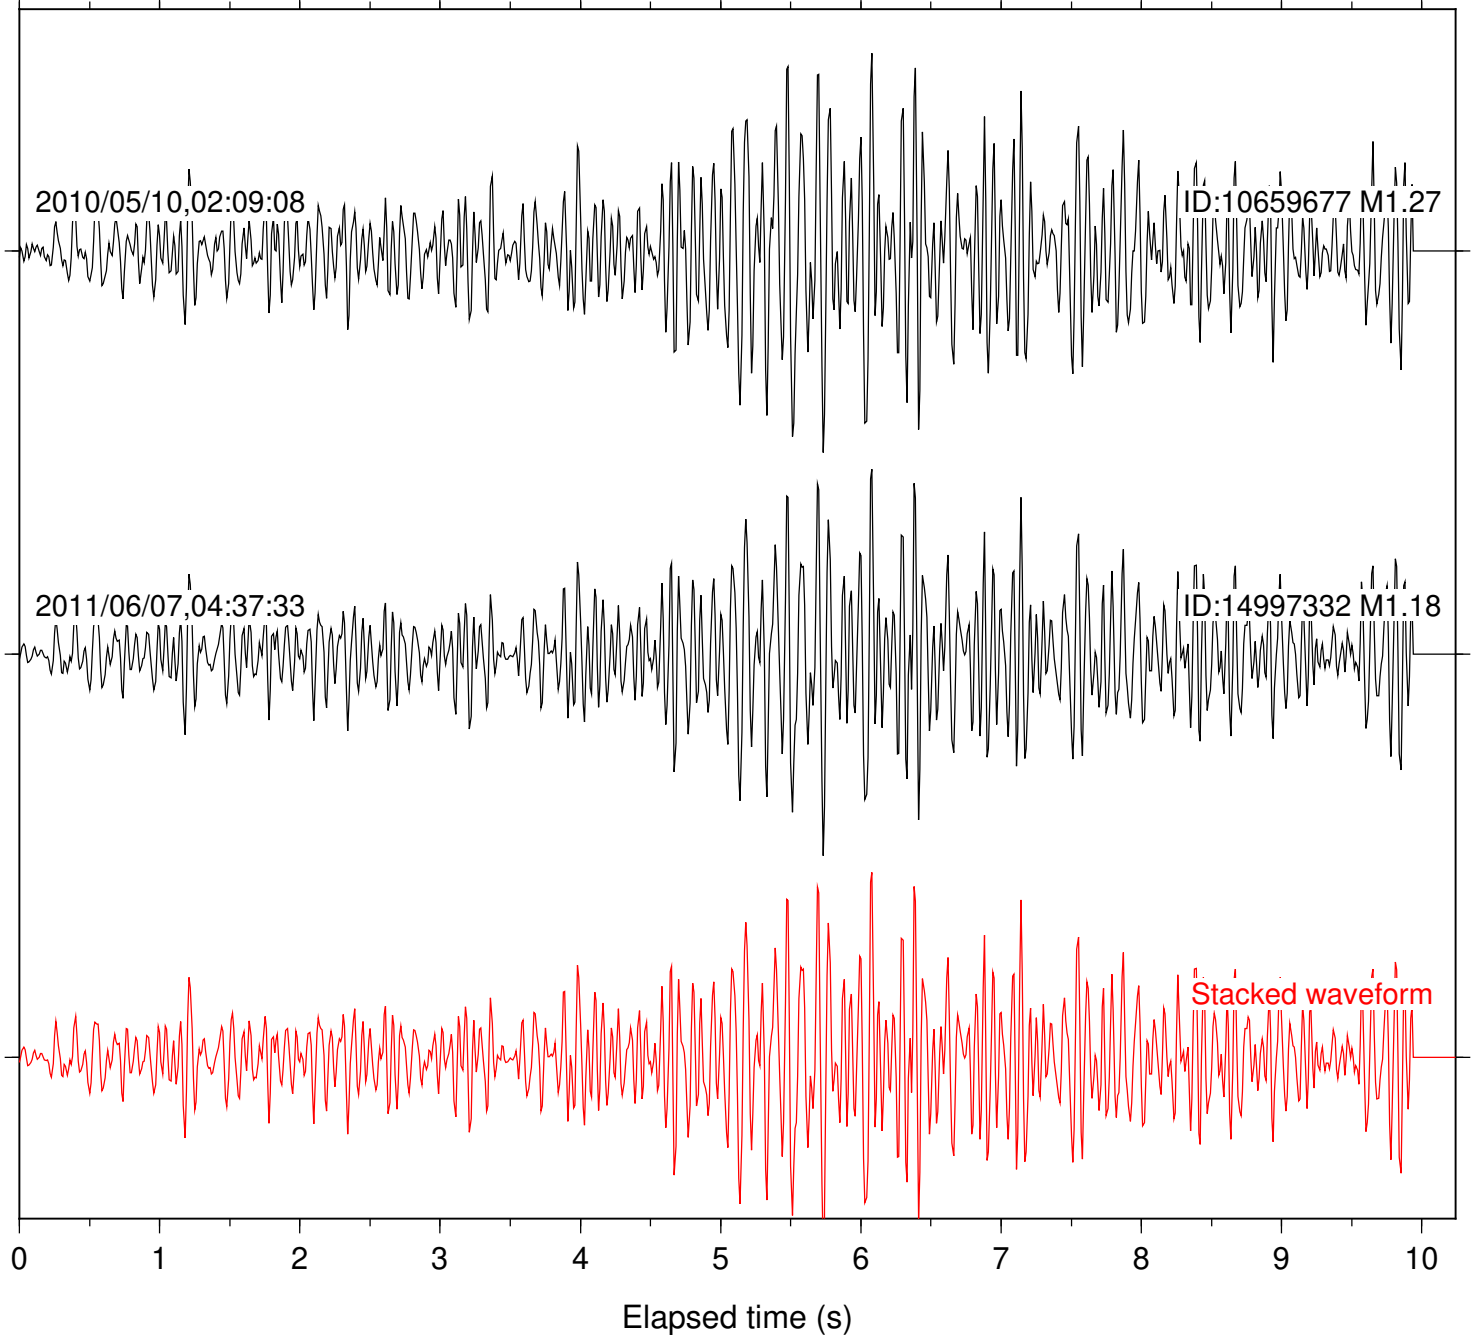

Station: B087 Com: EHZ

Focal depth: 2.25 km

Station: B088 Com: EHZ

Focal depth: 2.25 km

Station: BZN Com: HHZ

Focal depth: 2.25 km

Station: FRD Com: HHZ

Focal depth: 2.25 km

Station: LVA2 Com: HHZ

Focal depth: 2.25 km

Station: TOR Com: HHZ

Focal depth: 2.25 km