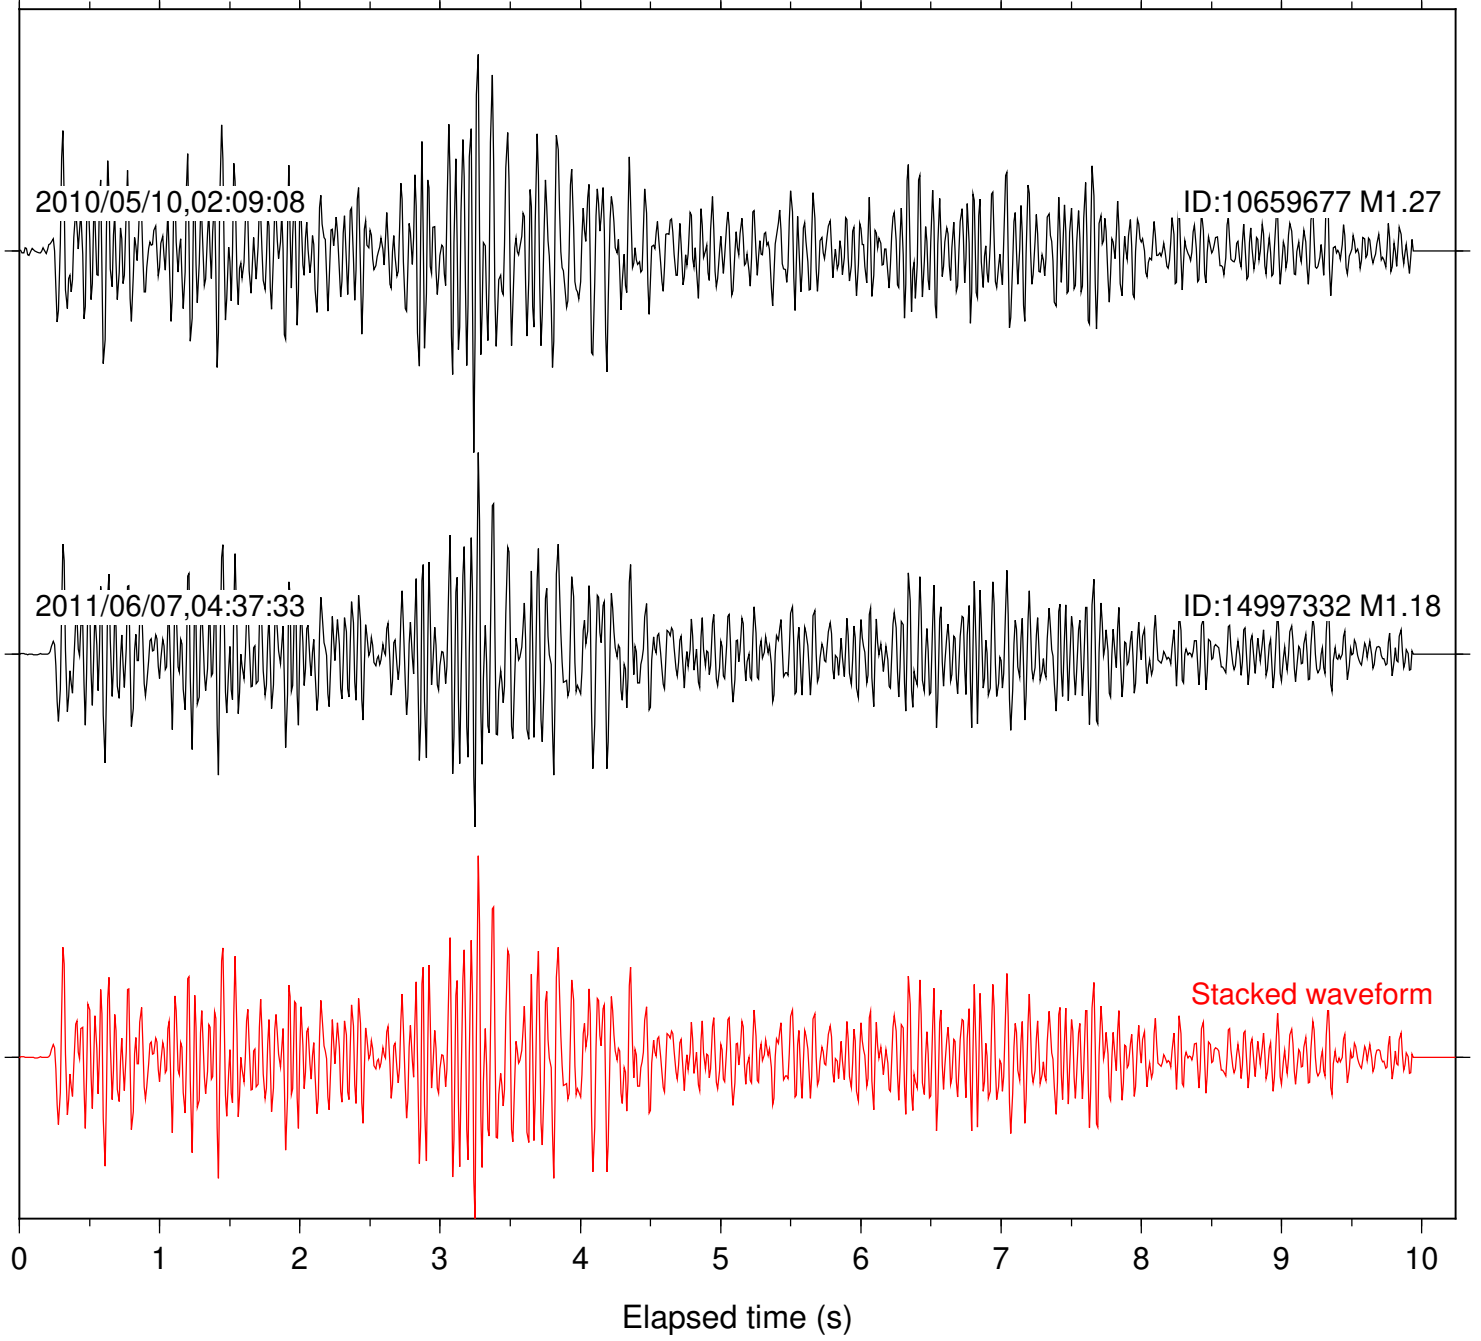

Station: B087 Com: EHZ

Focal depth: 2.25 km

Station: B088 Com: EHZ

Focal depth: 2.25 km

Station: BZN Com: HHZ

Focal depth: 2.25 km

Station: FRD Com: HHZ

Focal depth: 2.25 km

Station: LVA2 Com: HHZ

Focal depth: 2.25 km

Station: TOR Com: HHZ

Focal depth: 2.25 km