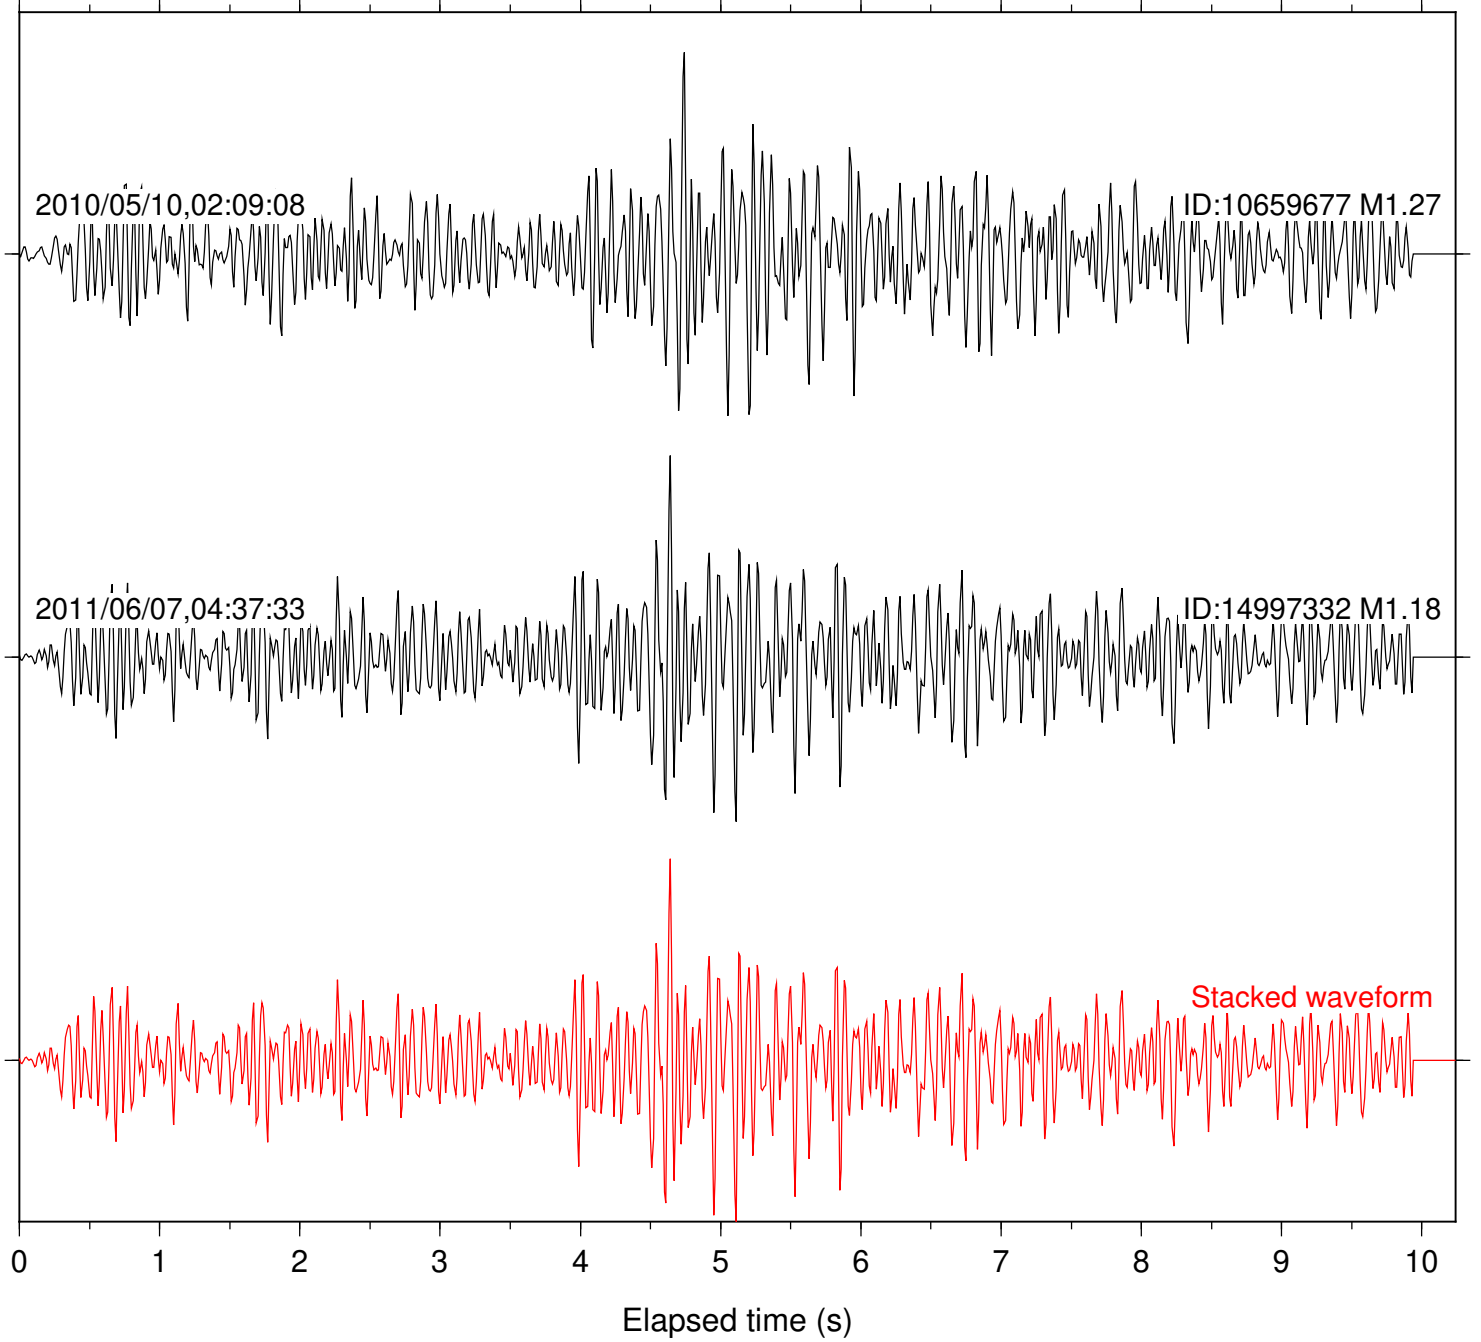

Station: B087 Com: EHZ

Focal depth: 2.25 km

Station: B088 Com: EHZ

Focal depth: 2.25 km

Station: BZN Com: HHZ

Focal depth: 2.25 km

Station: FRD Com: HHZ

Focal depth: 2.25 km

Station: LVA2 Com: HHZ

Focal depth: 2.25 km

Station: TOR Com: HHZ

Focal depth: 2.25 km