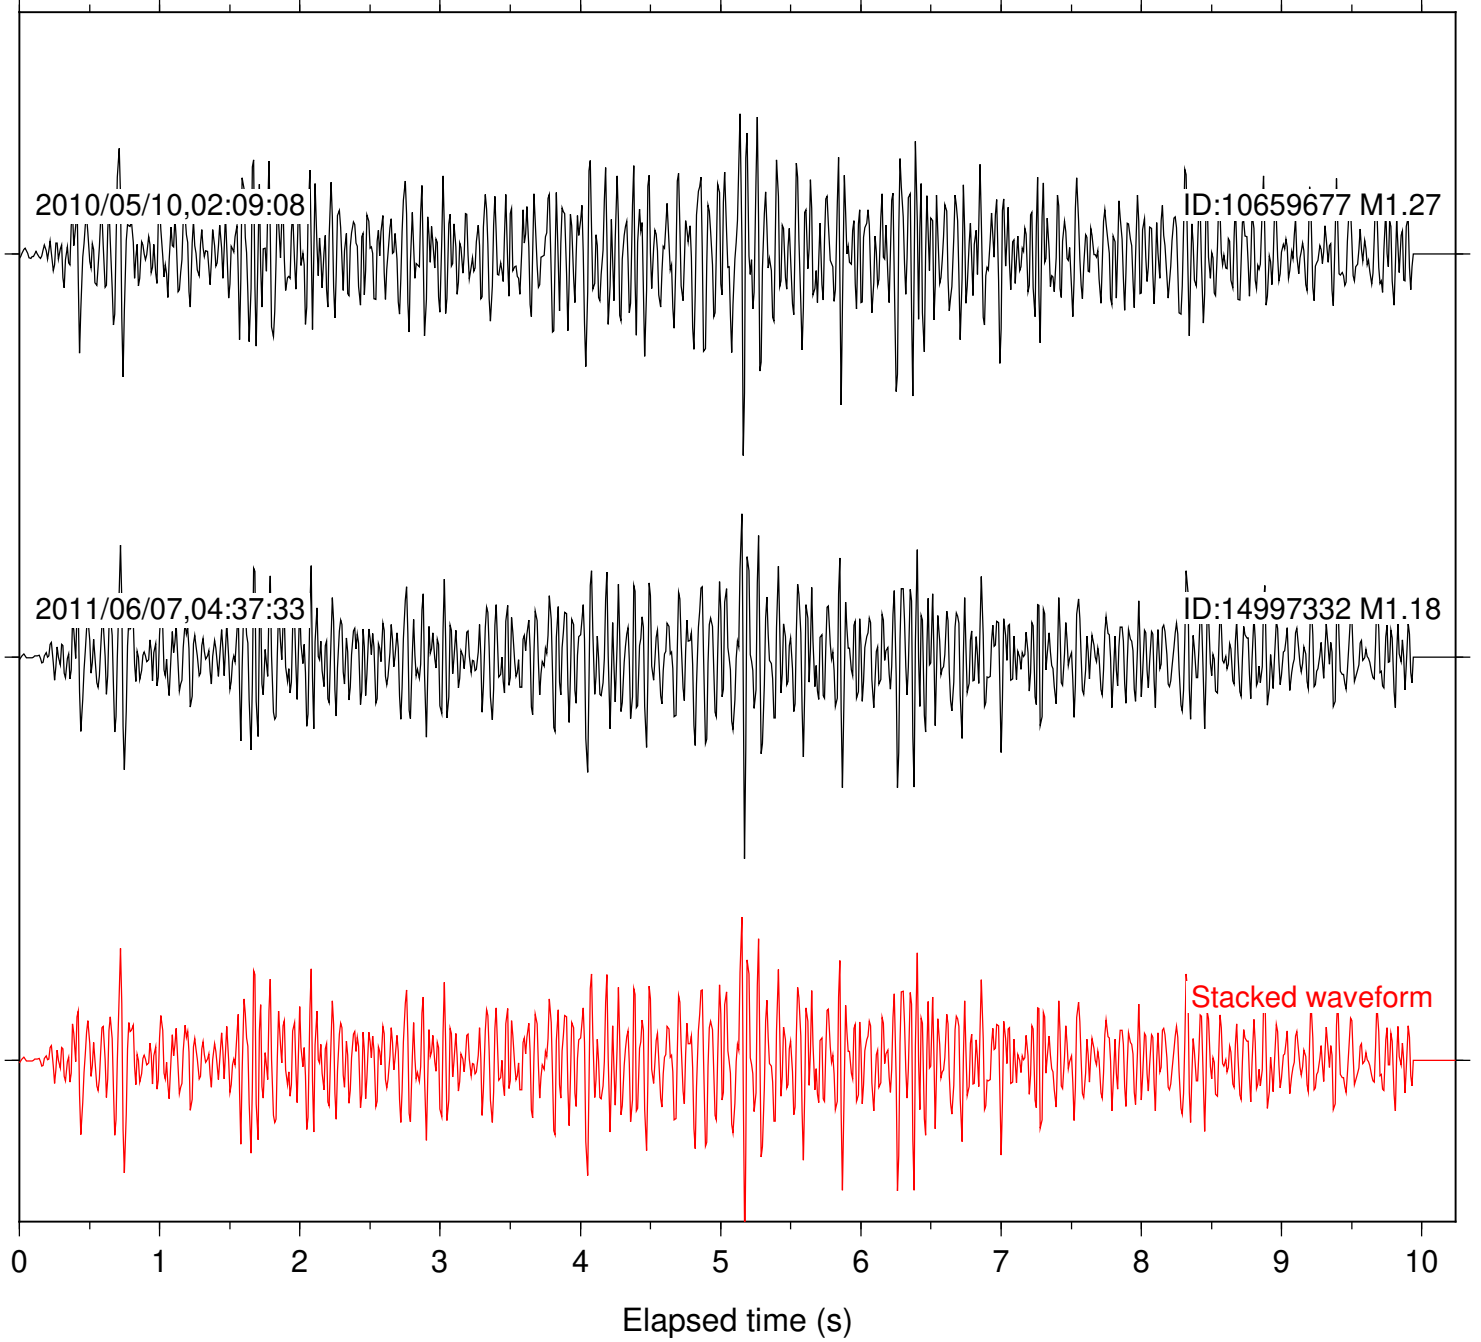

Station: B087 Com: EHZ

Focal depth: 2.25 km

Station: B088 Com: EHZ

Focal depth: 2.25 km

Station: BZN Com: HHZ

Focal depth: 2.25 km

Station: FRD Com: HHZ

Focal depth: 2.25 km

Station: LVA2 Com: HHZ

Focal depth: 2.25 km

Station: TOR Com: HHZ

Focal depth: 2.25 km