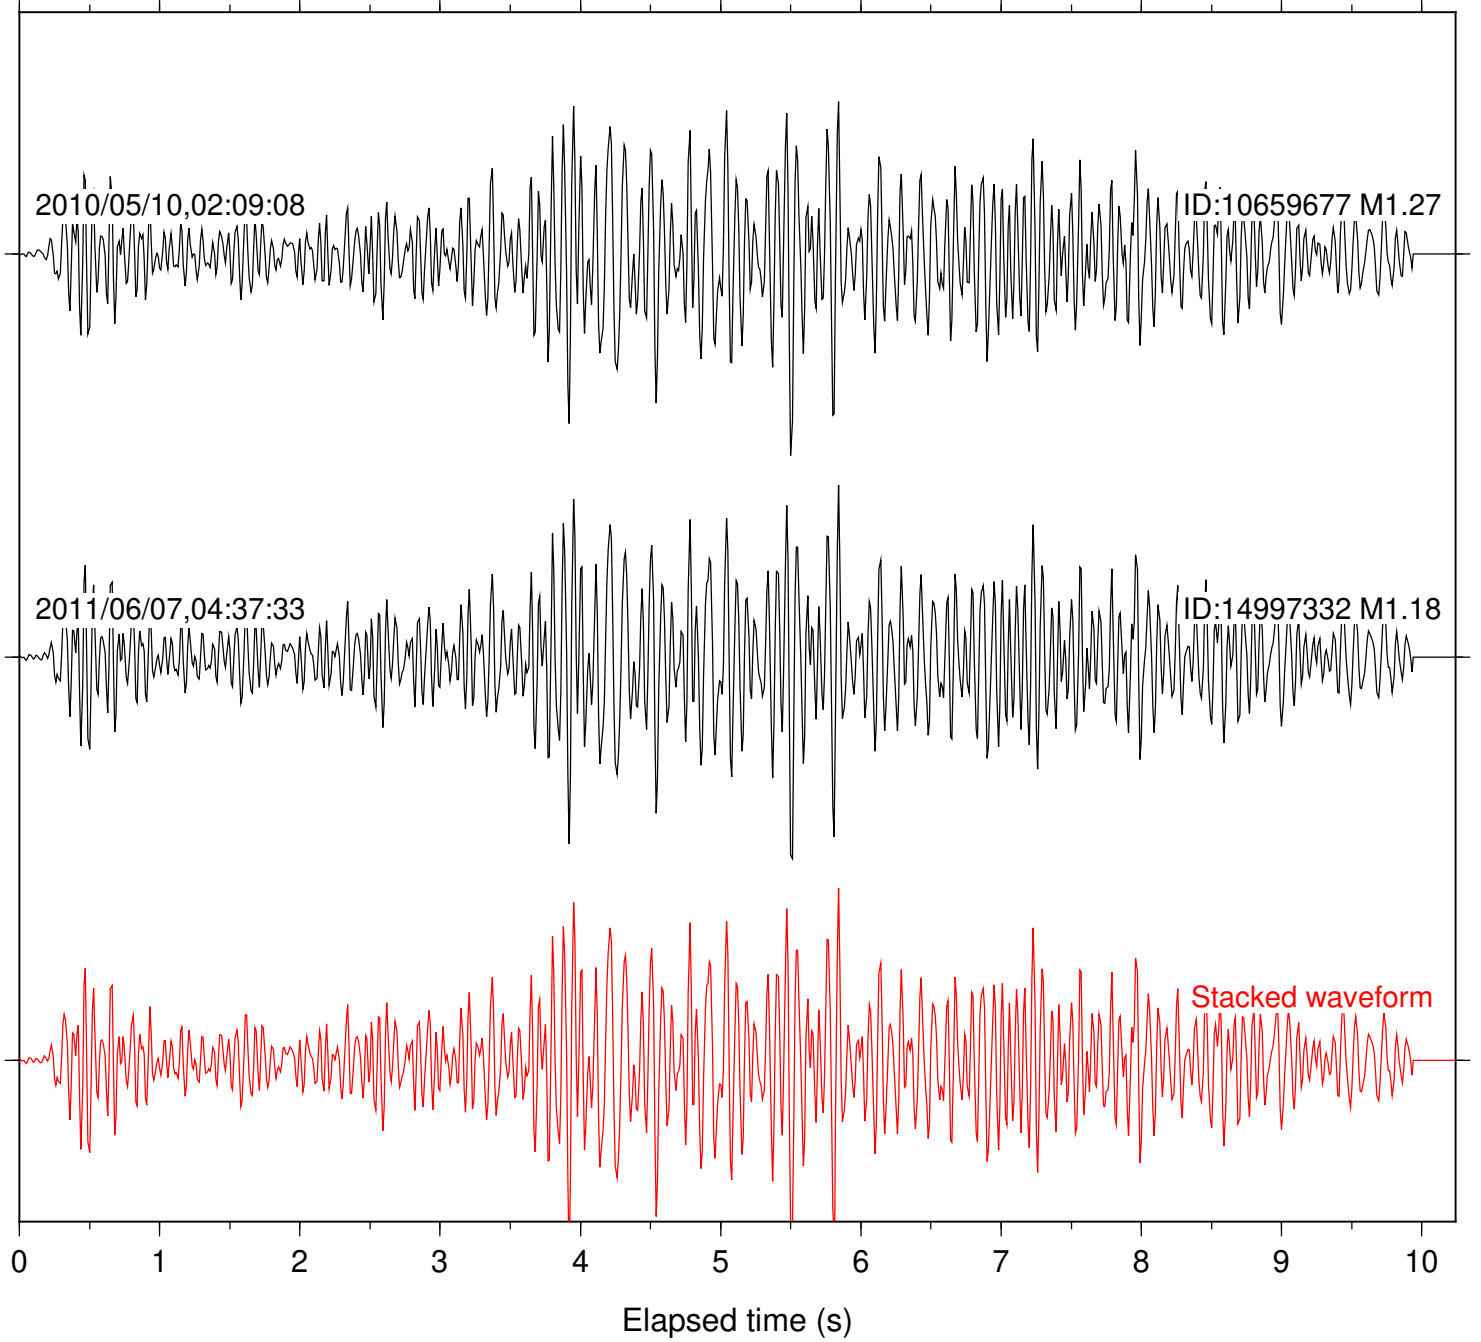

Station: B087 Com: EHZ

Focal depth: 2.25 km

Station: B088 Com: EHZ

Focal depth: 2.25 km

Station: BZN Com: HHZ

Focal depth: 2.25 km

Station: FRD Com: HHZ

Focal depth: 2.25 km

Station: LVA2 Com: HHZ

Focal depth: 2.25 km

Station: TOR Com: HHZ

Focal depth: 2.25 km