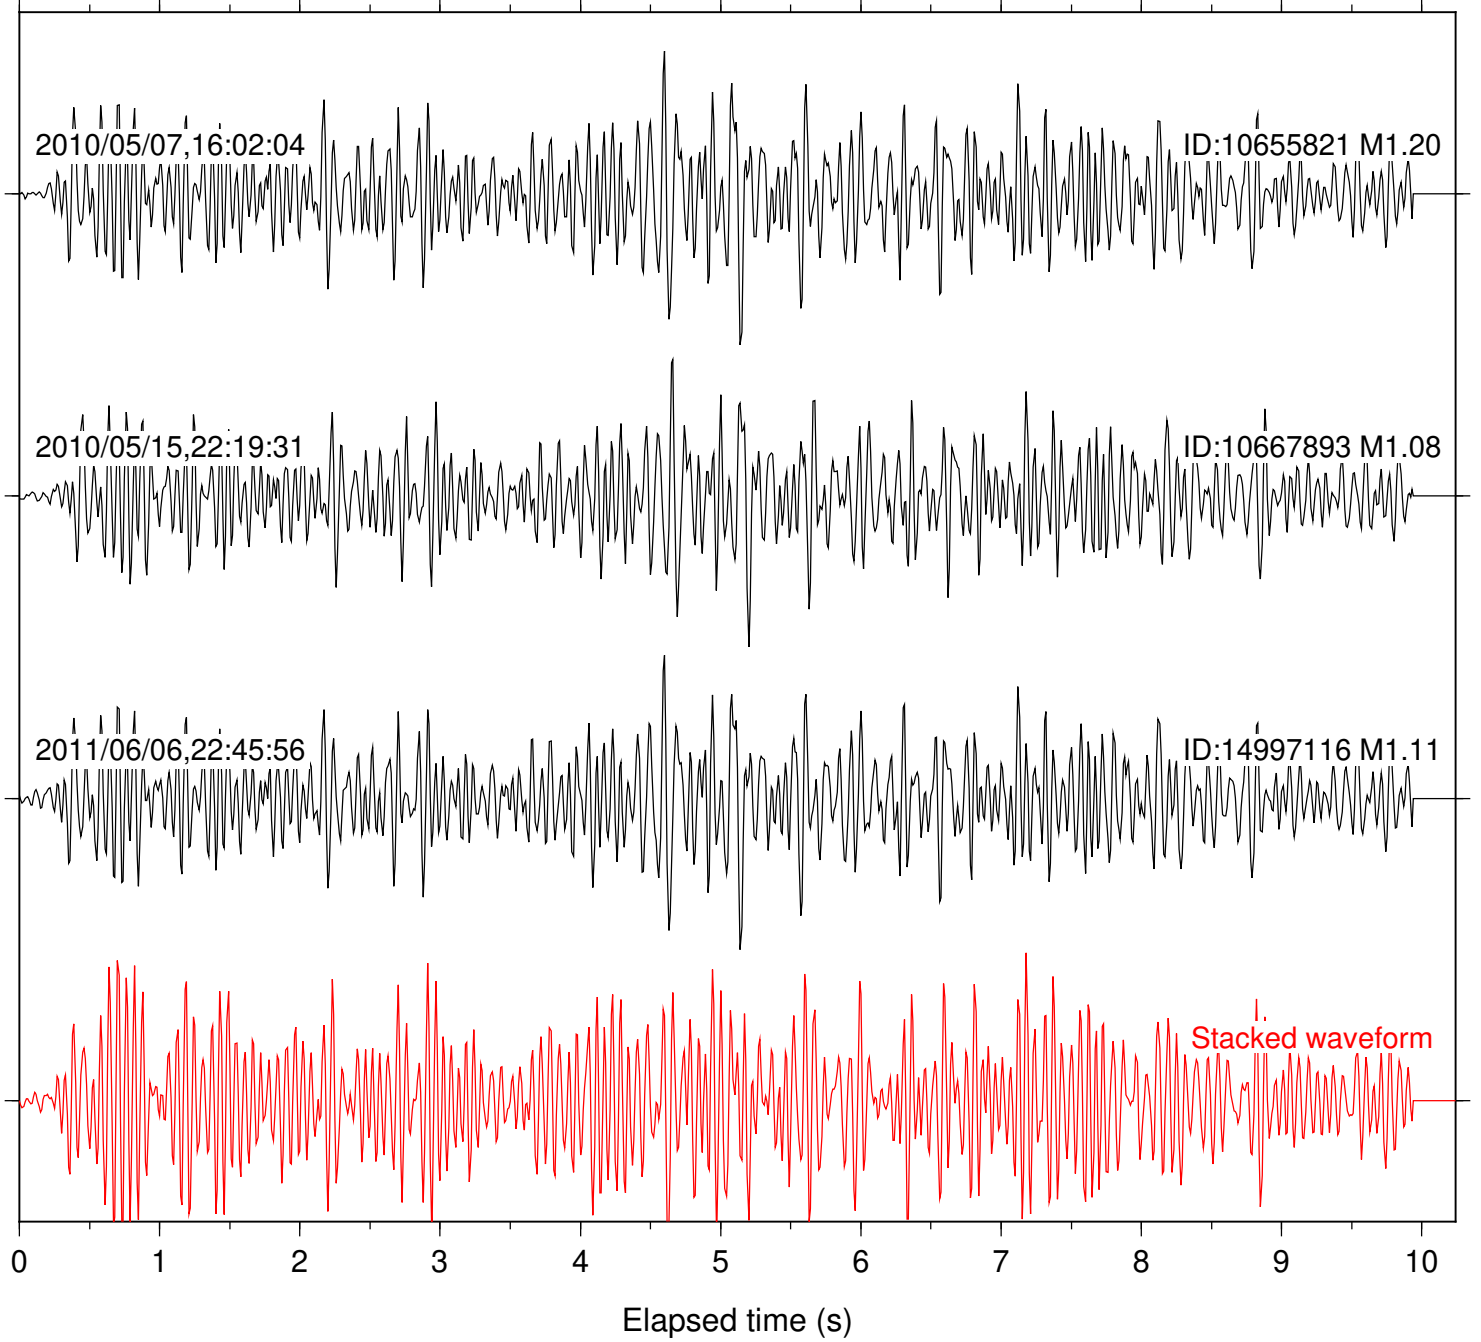

Station: B087 Com: EHZ

Focal depth: 2.44 km

Station: B088 Com: EHZ

Focal depth: 2.44 km

Station: FRD Com: HHZ

Focal depth: 2.44 km

Station: LVA2 Com: HHZ

Focal depth: 2.44 km

Station: TOR Com: HHZ

Focal depth: 2.43 km