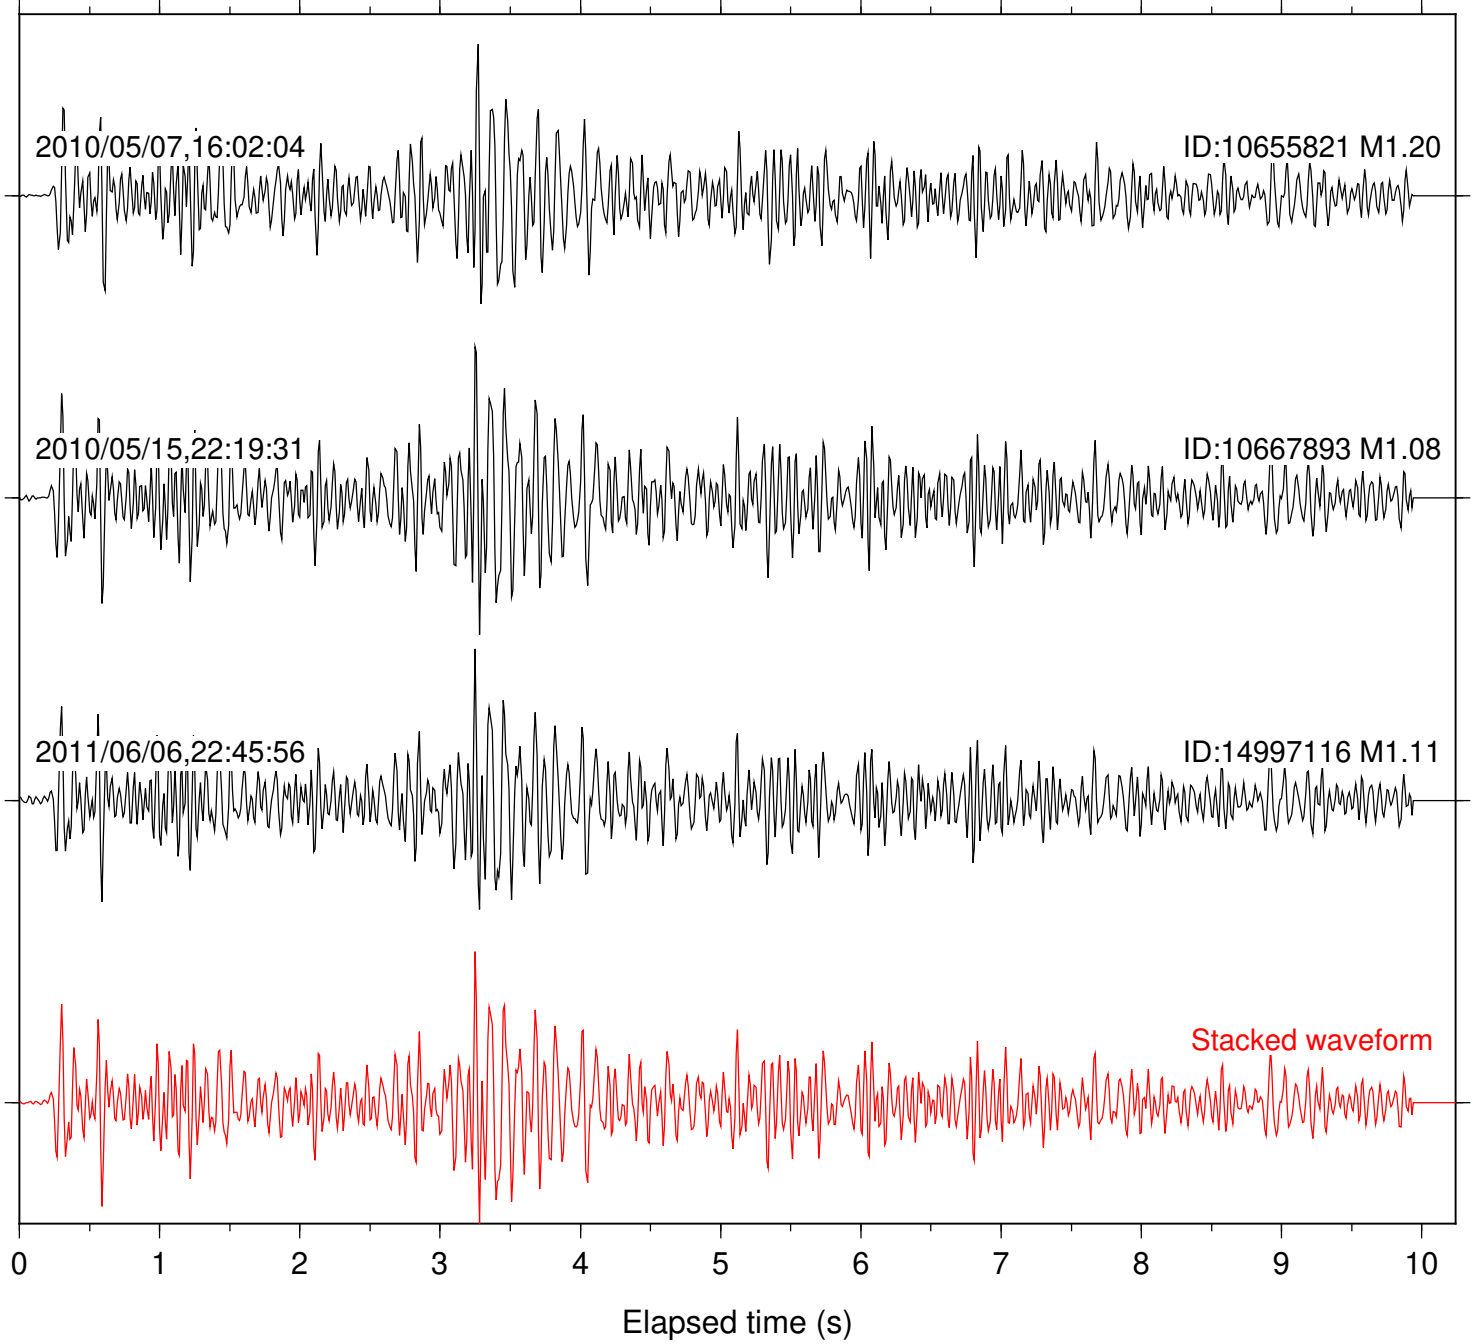

Station: B087 Com: EHZ

Focal depth: 2.44 km

Station: B088 Com: EHZ

Focal depth: 2.44 km

Station: FRD Com: HHZ

Focal depth: 2.44 km

Station: LVA2 Com: HHZ

Focal depth: 2.44 km

Station: TOR Com: HHZ

Focal depth: 2.43 km