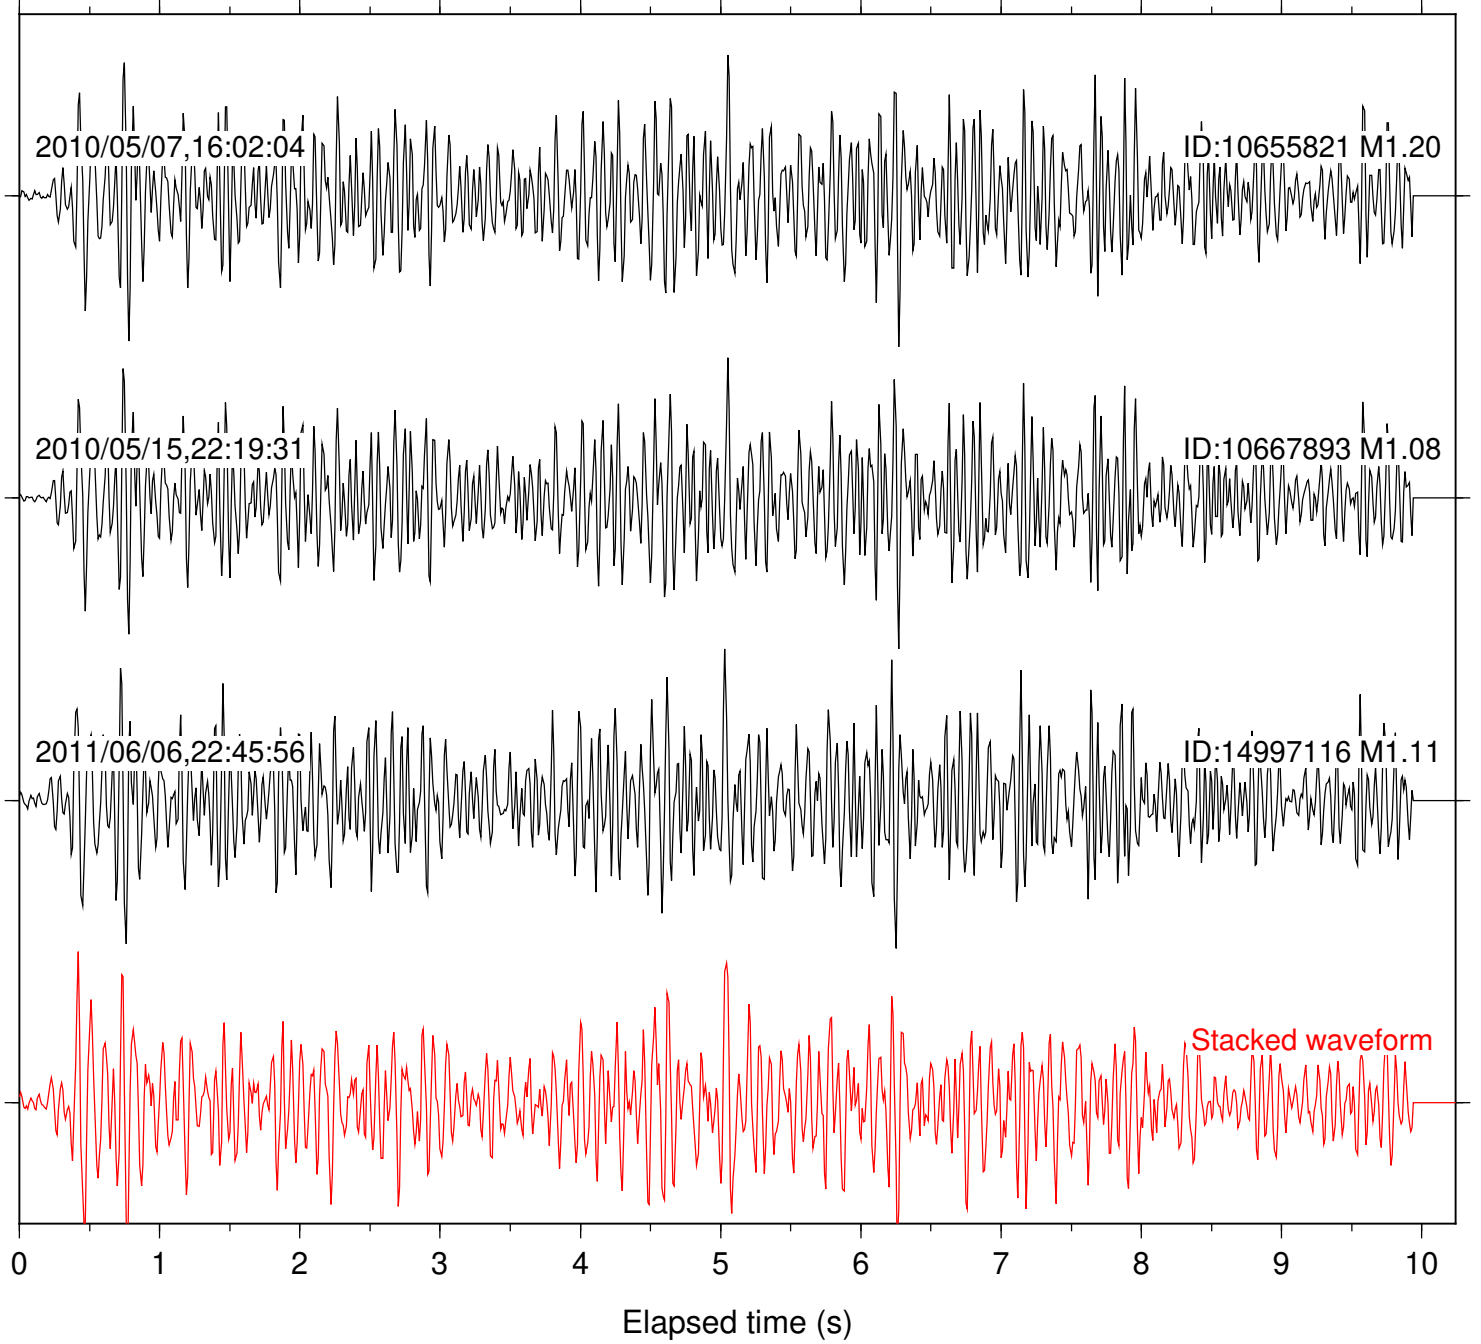

Station: B087 Com: EHZ

Focal depth: 2.44 km

Station: B088 Com: EHZ

Focal depth: 2.44 km

Station: FRD Com: HHZ

Focal depth: 2.44 km

Station: LVA2 Com: HHZ

Focal depth: 2.44 km

Station: TOR Com: HHZ

Focal depth: 2.43 km