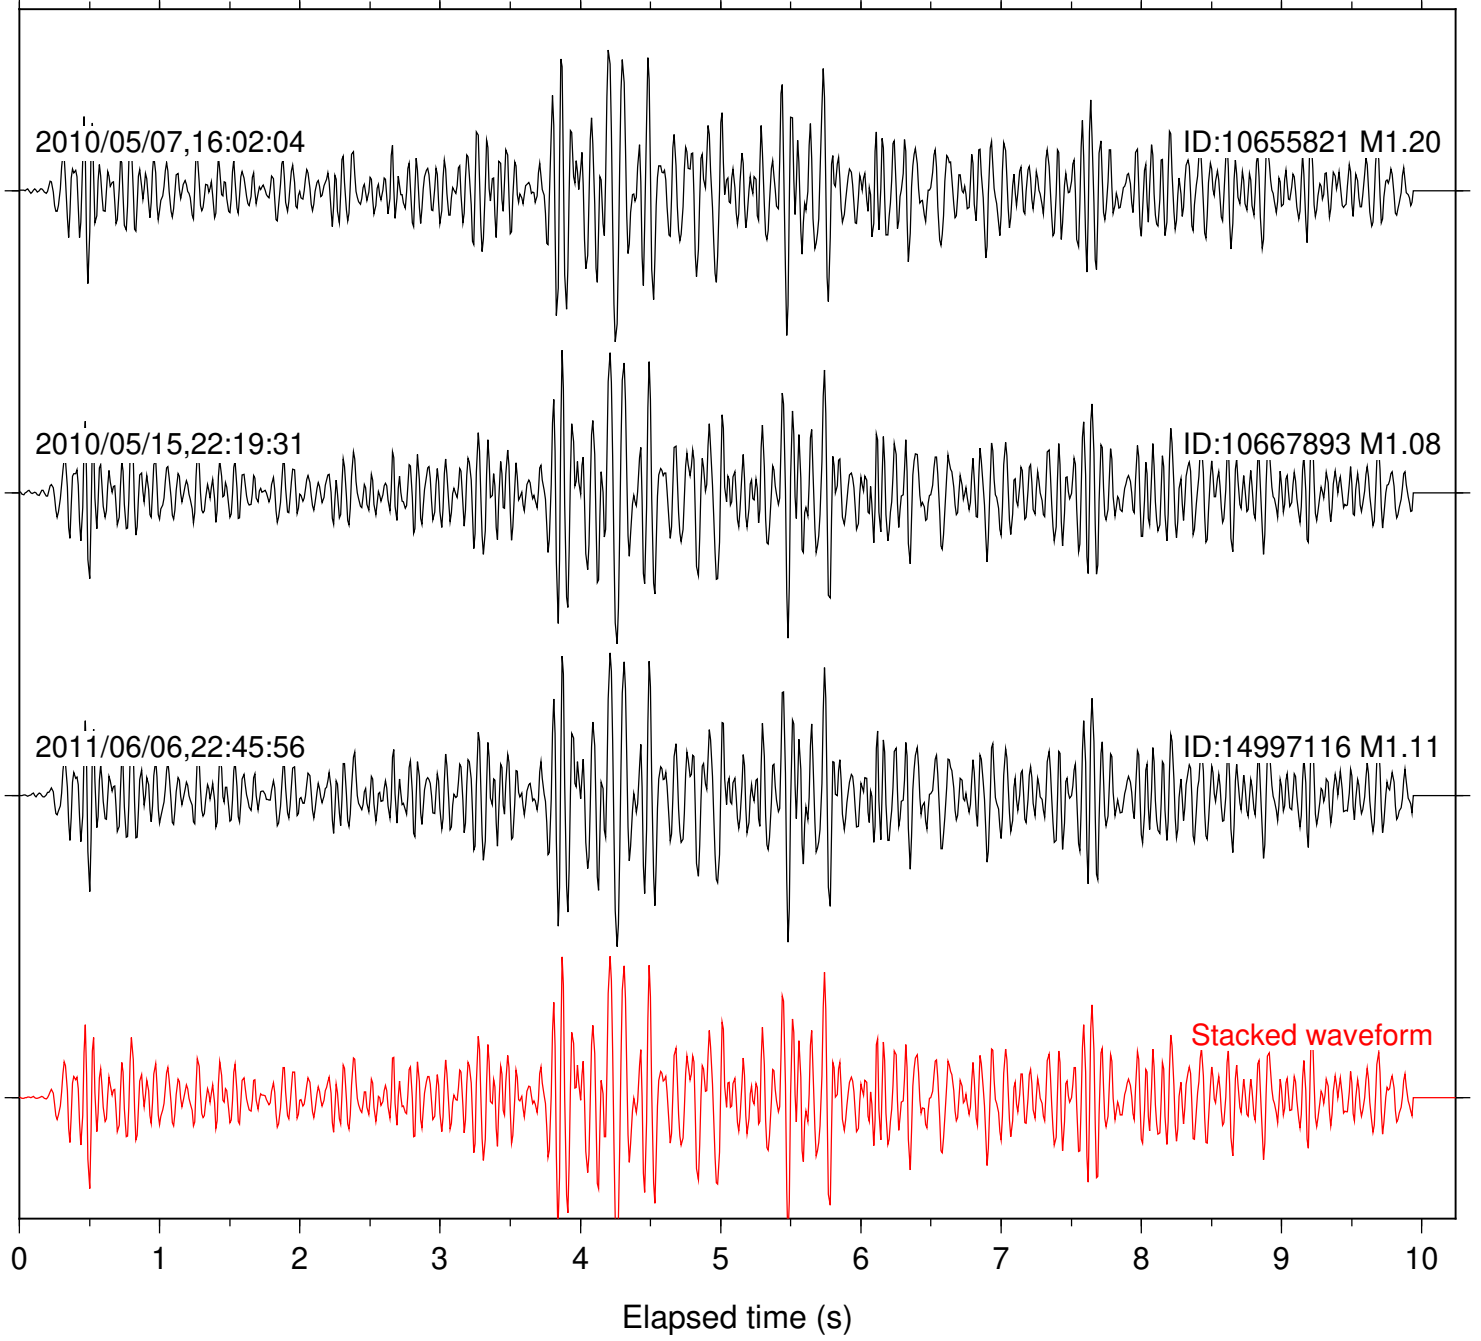

Station: B087 Com: EHZ

Focal depth: 2.44 km

Station: B088 Com: EHZ

Focal depth: 2.44 km

Station: FRD Com: HHZ

Focal depth: 2.44 km

Station: LVA2 Com: HHZ

Focal depth: 2.44 km

Station: TOR Com: HHZ

Focal depth: 2.43 km