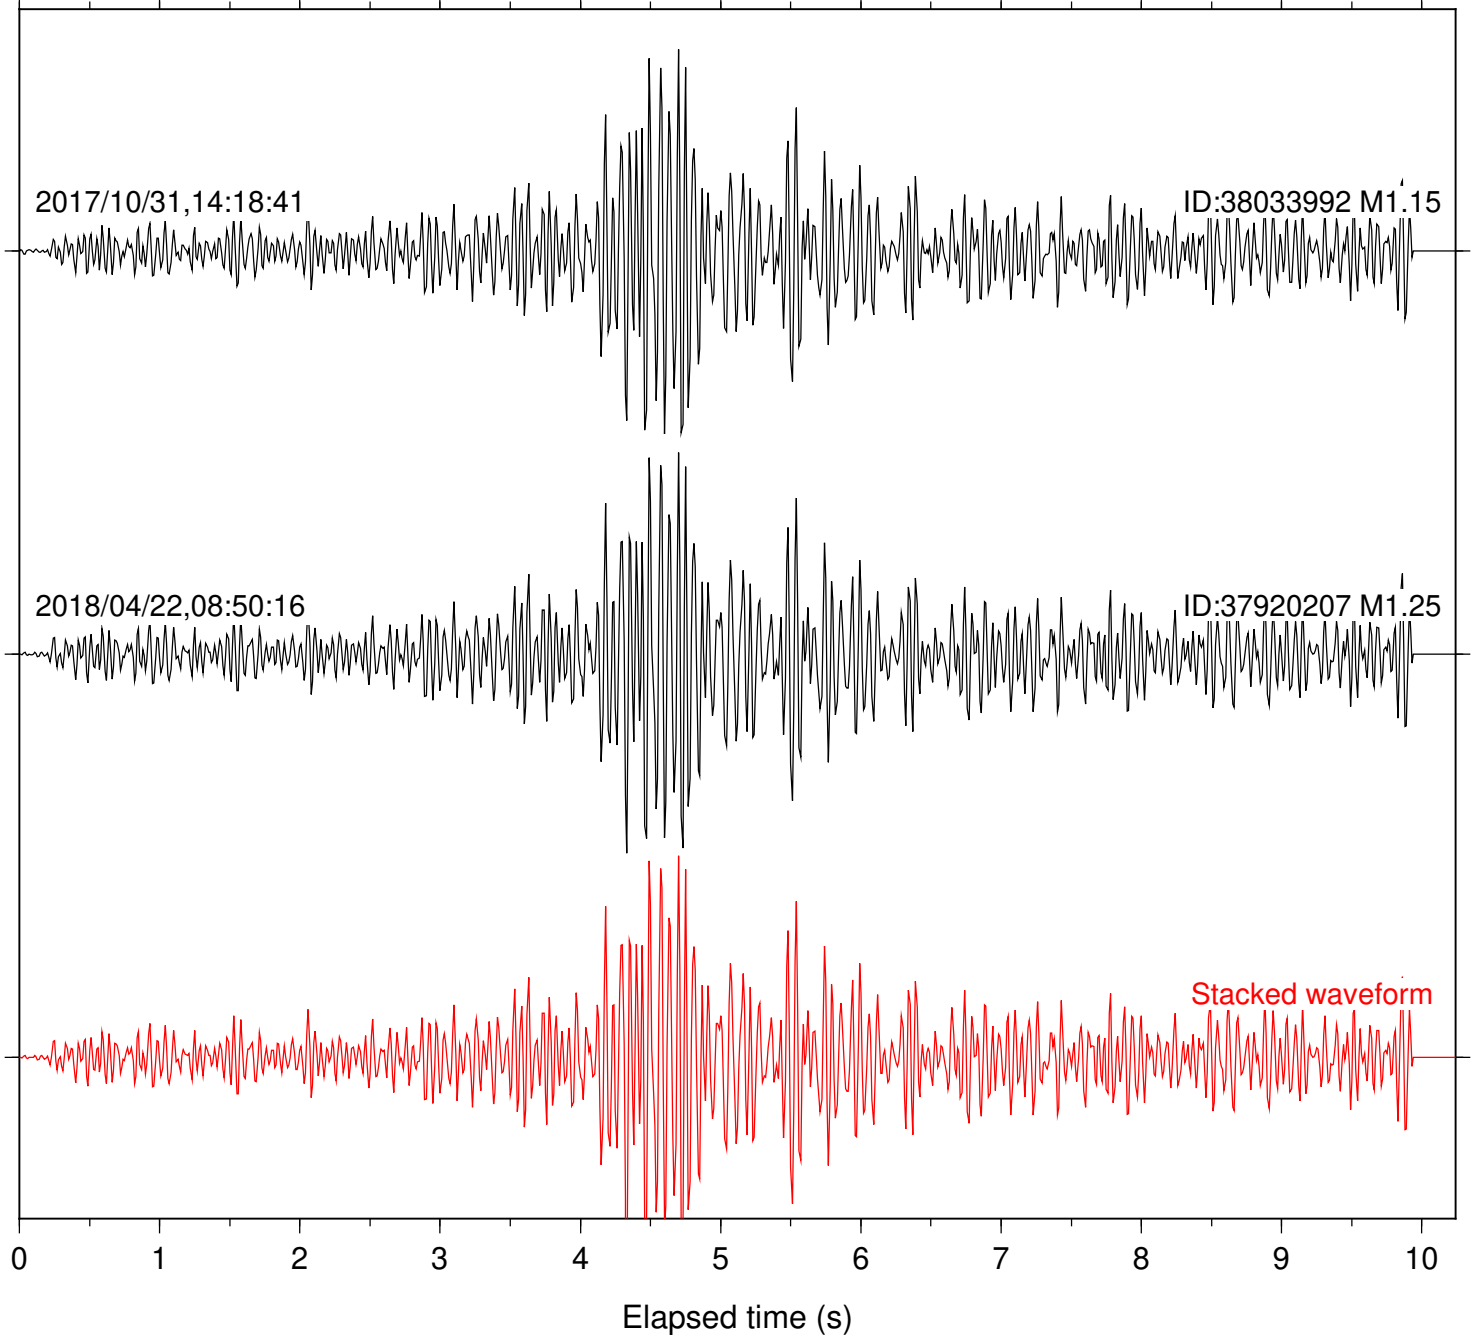

Station: B946 Com: EHZ

Focal depth: 5.79 km

Station: BAC Com: EHZ

Focal depth: 5.79 km

Station: CSH Com: HHZ

Focal depth: 5.79 km

Station: DGR Com: HHZ

Focal depth: 5.79 km

Station: FRD Com: HHZ

Focal depth: 5.79 km

Station: HMT2 Com: HHZ

Focal depth: 5.79 km

Station: LVA2 Com: HHZ

Focal depth: 5.79 km

Station: PFO Com: HHZ

Focal depth: 5.79 km

Station: PLM Com: HHZ

Focal depth: 5.79 km

Station: POB2 Com: HHZ

Focal depth: 5.79 km

Station: RRSP Com: HHZ

Focal depth: 5.79 km

Station: SMER Com: HHZ

Focal depth: 5.79 km

Station: SND Com: HHZ

Focal depth: 5.79 km