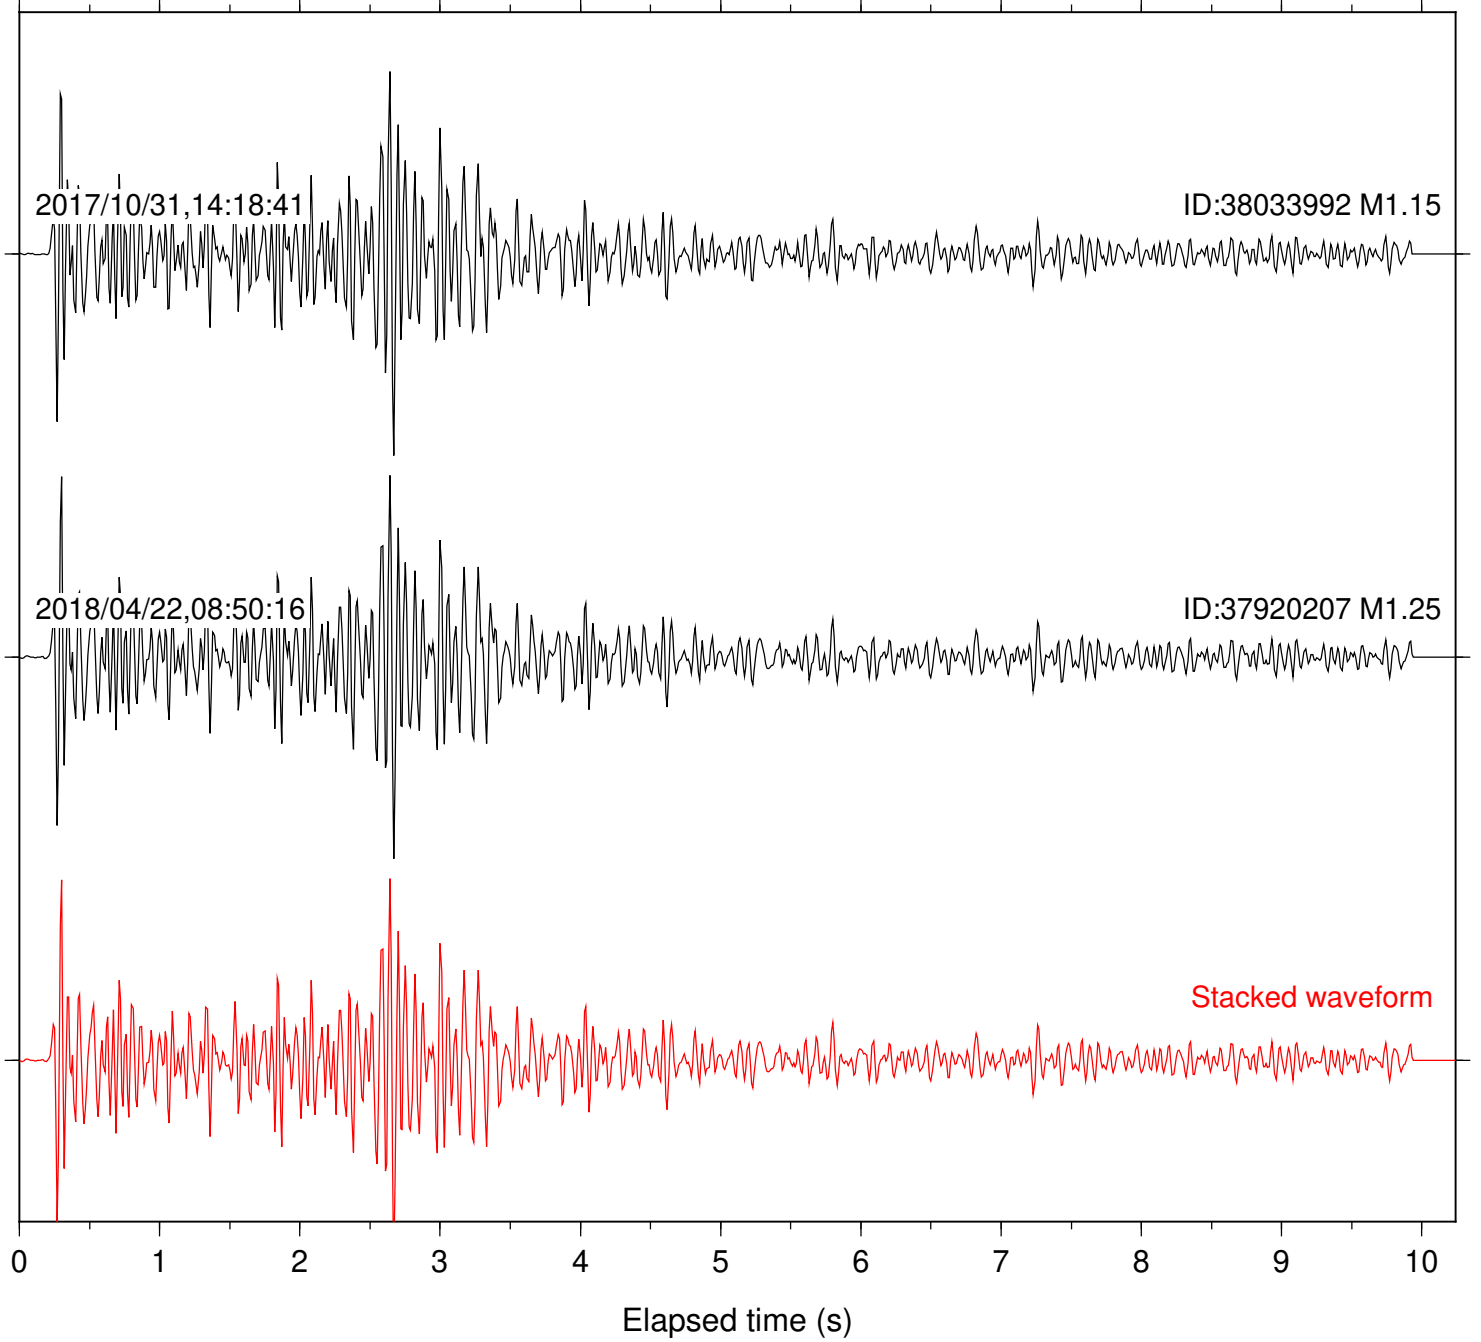

Station: B082 Com: EHZ

Focal depth: 5.79 km

Station: B084 Com: EHZ

Focal depth: 5.79 km

Station: B087 Com: EHZ

Focal depth: 5.79 km

Station: B088 Com: EHZ

Focal depth: 5.79 km

Station: B093 Com: EHZ

Focal depth: 5.79 km

2017/10/31,14:18:41

ID:38033992 M1.15

2018/04/22,08:50:16

ID:37920207 M1.25

Stacked waveform

0 1 2 3 4 5 6 7 8 9 10
Elapsed time (s)

Station: PLM Com: HHZ

Focal depth: 5.79 km

Station: POB2 Com: HHZ

Focal depth: 5.79 km

Station: RRSP Com: HHZ

Focal depth: 5.79 km

Station: SMER Com: HHZ

Focal depth: 5.79 km

Station: SND Com: HHZ

Focal depth: 5.79 km