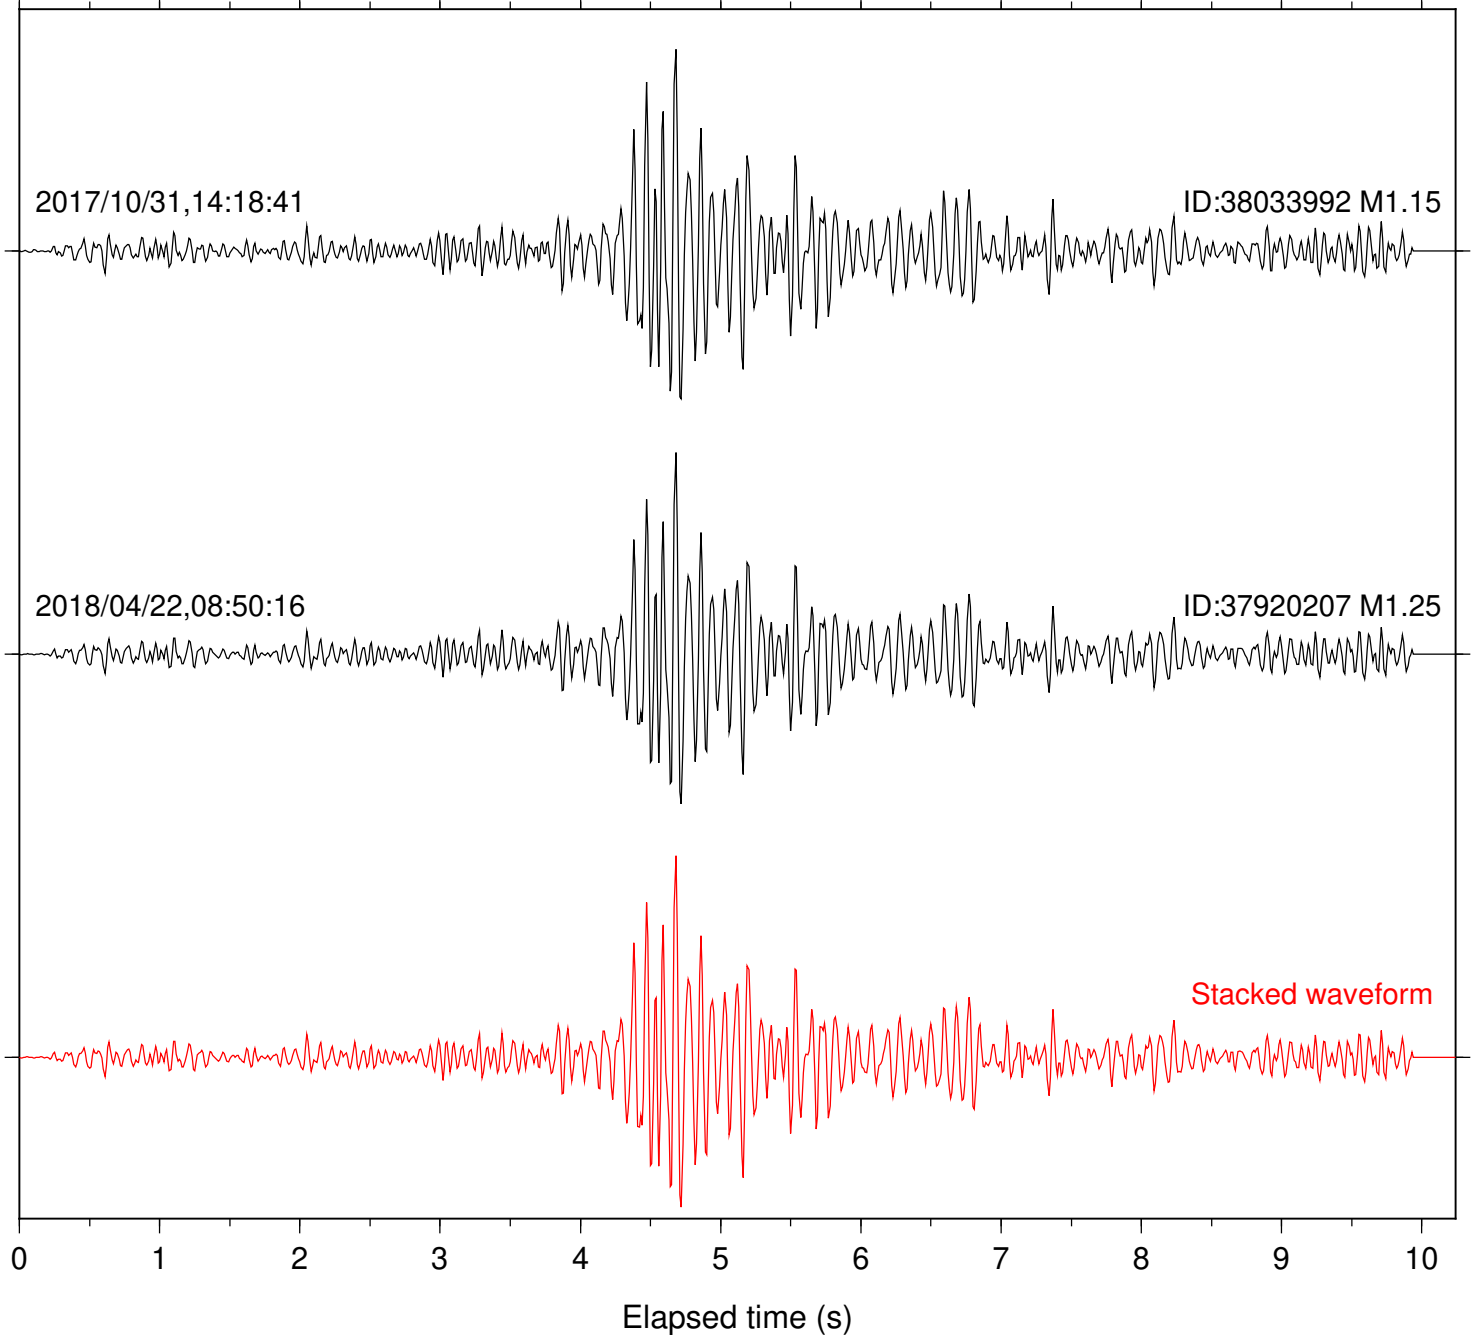

Station: B082 Com: EHZ

Focal depth: 5.79 km

Station: B084 Com: EHZ

Focal depth: 5.79 km

Station: B087 Com: EHZ

Focal depth: 5.79 km

Station: B088 Com: EHZ

Focal depth: 5.79 km

Station: B093 Com: EHZ

Focal depth: 5.79 km

2017/10/31,14:18:41

ID:38033992 M1.15

2018/04/22,08:50:16

ID:37920207 M1.25

Stacked waveform

0 1 2 3 4 5 6 7 8 9 10
Elapsed time (s)

Station: PLM Com: HHZ

Focal depth: 5.79 km

Station: POB2 Com: HHZ

Focal depth: 5.79 km

Station: RRSP Com: HHZ

Focal depth: 5.79 km

Station: SMER Com: HHZ

Focal depth: 5.79 km

Station: SND Com: HHZ

Focal depth: 5.79 km