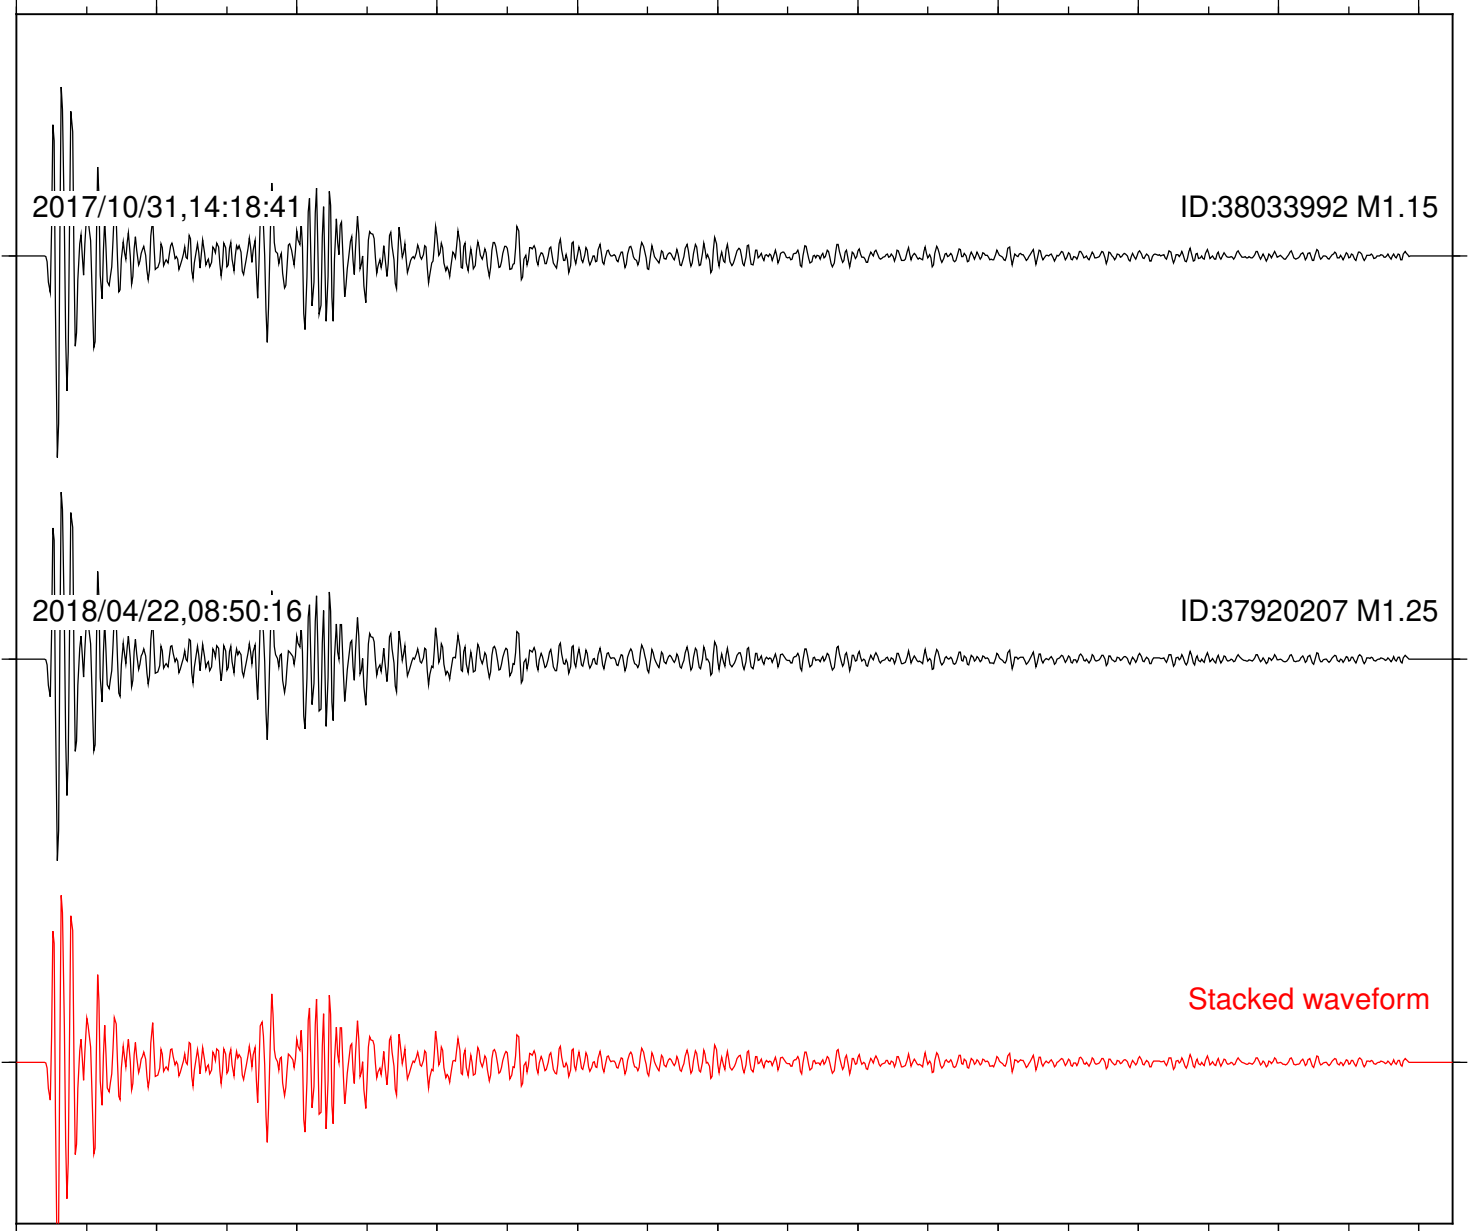

Station: B093 Com: EHZ

Focal depth: 5.79 km

2017/10/31,14:18:41

ID:38033992 M1.15

2018/04/22,08:50:16

ID:37920207 M1.25

Stacked waveform

0 1 2 3 4 5 6 7 8 9 10
Elapsed time (s)

Station: B946 Com: EHZ

Focal depth: 5.79 km

Station: BAC Com: EHZ

Focal depth: 5.79 km

Station: CSH Com: HHZ

Focal depth: 5.79 km

Station: DGR Com: HHZ

Focal depth: 5.79 km

Station: PLM Com: HHZ

Focal depth: 5.79 km

Station: POB2 Com: HHZ

Focal depth: 5.79 km

Station: RRSP Com: HHZ

Focal depth: 5.79 km

Station: SMER Com: HHZ

Focal depth: 5.79 km

Station: SND Com: HHZ

Focal depth: 5.79 km