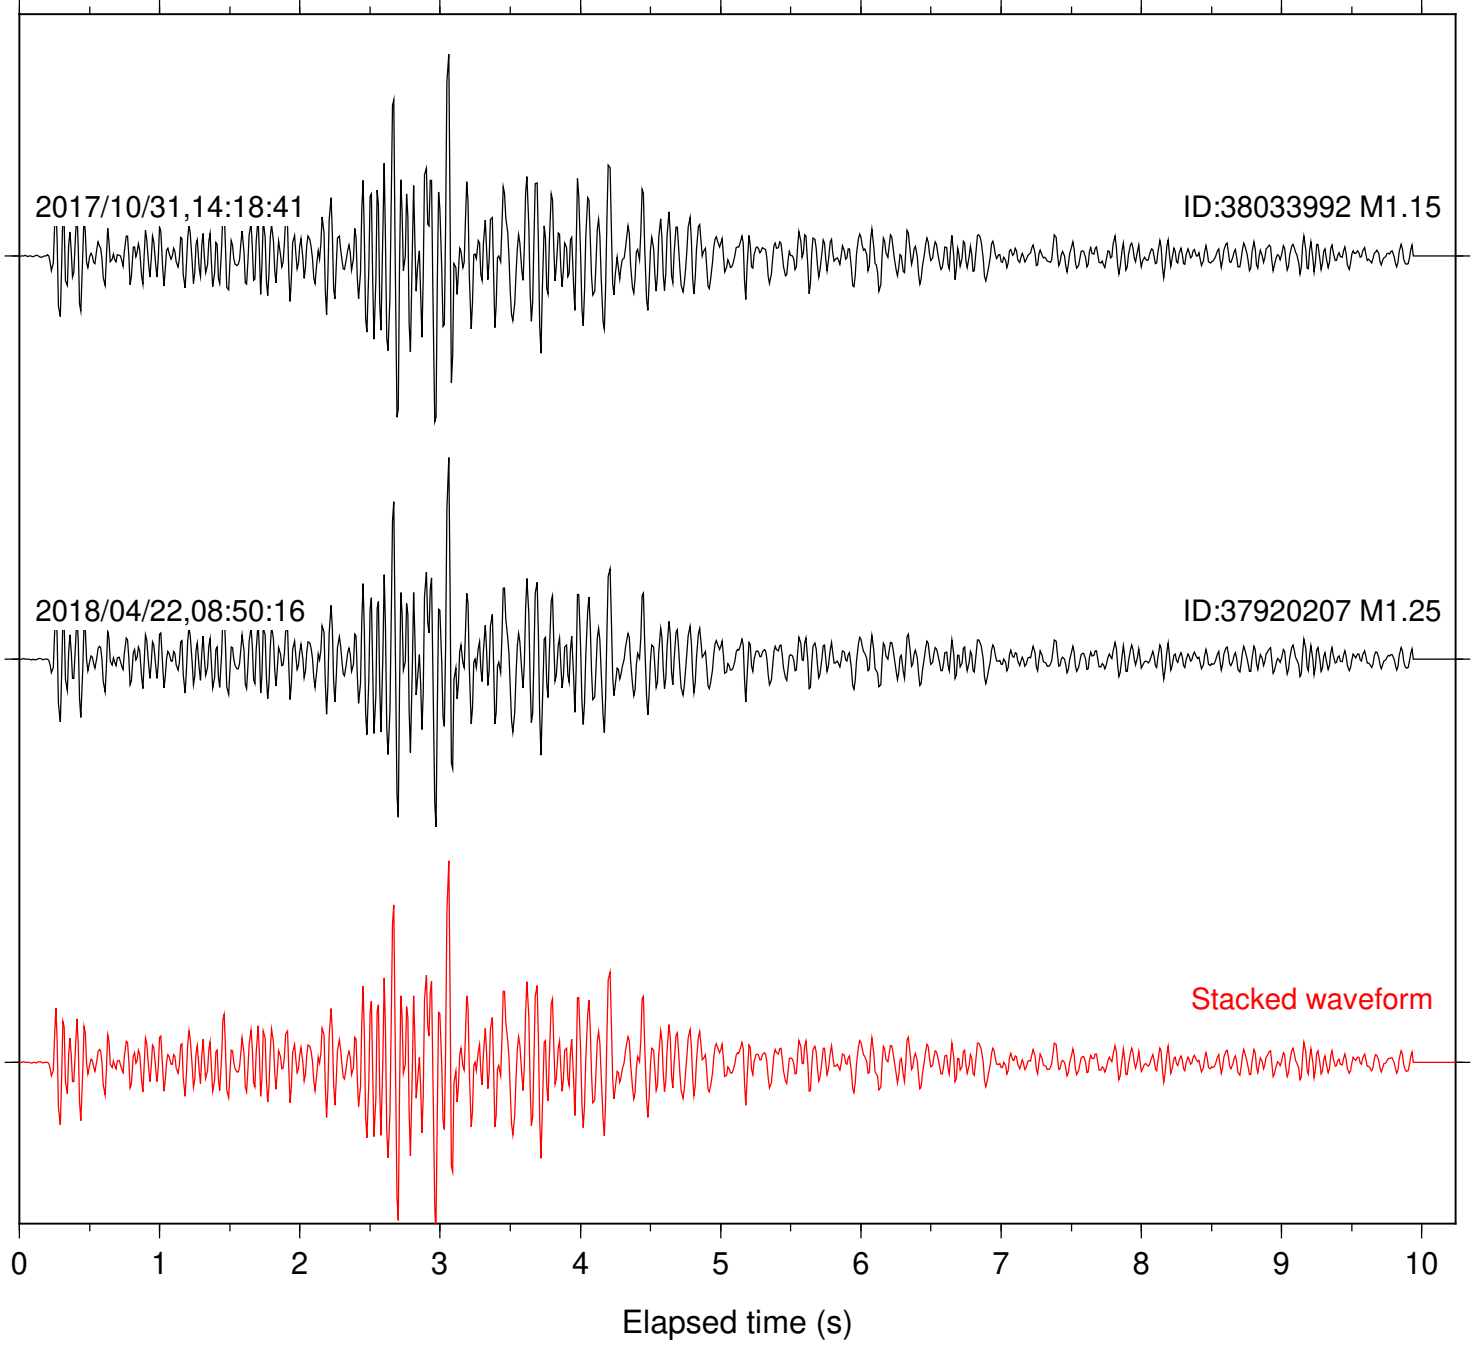

Station: B093 Com: EHZ

Focal depth: 5.79 km

2017/10/31,14:18:41

ID:38033992 M1.15

2018/04/22,08:50:16

ID:37920207 M1.25

Stacked waveform

0 1 2 3 4 5 6 7 8 9 10
Elapsed time (s)

Station: B946 Com: EHZ

Focal depth: 5.79 km

Station: BAC Com: EHZ

Focal depth: 5.79 km

Station: CSH Com: HHZ

Focal depth: 5.79 km

Station: DGR Com: HHZ

Focal depth: 5.79 km

Station: PLM Com: HHZ

Focal depth: 5.79 km

Station: POB2 Com: HHZ

Focal depth: 5.79 km

Station: RRSP Com: HHZ

Focal depth: 5.79 km

Station: SMER Com: HHZ

Focal depth: 5.79 km

Station: SND Com: HHZ

Focal depth: 5.79 km