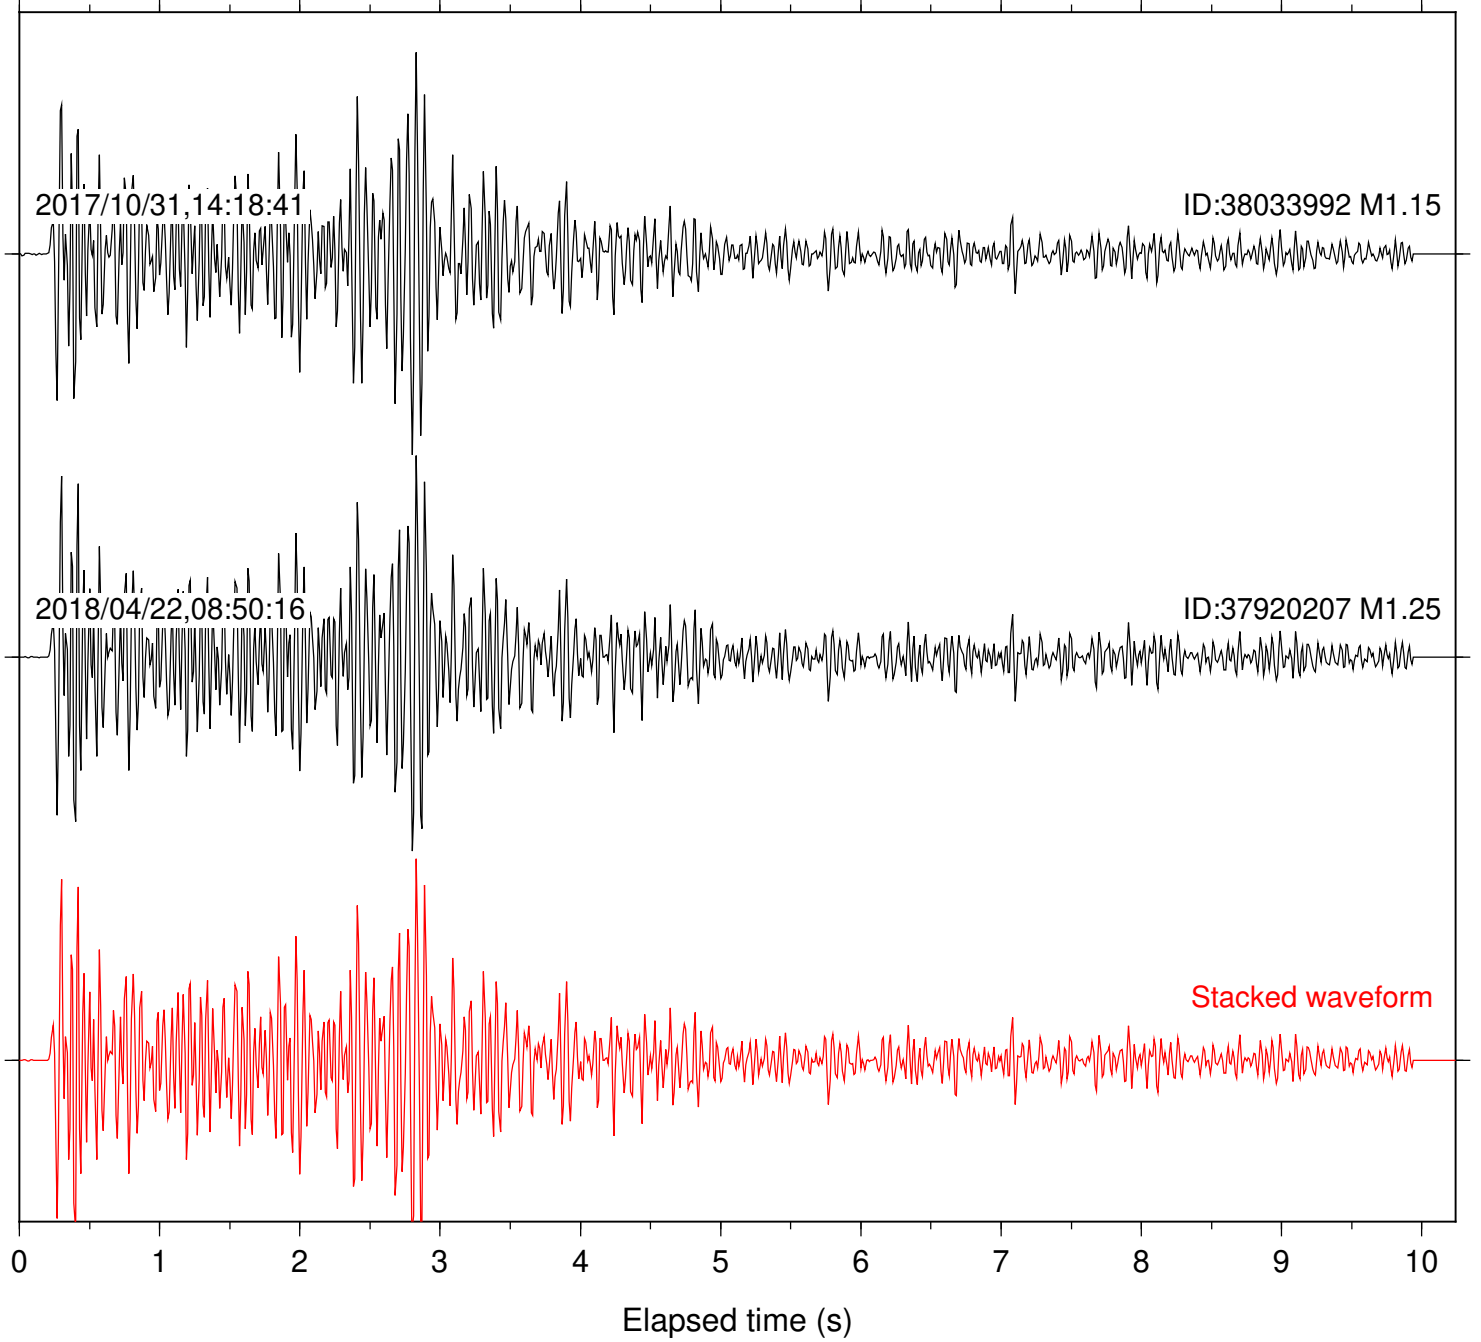

Station: B946 Com: EHZ

Focal depth: 5.79 km

Station: BAC Com: EHZ

Focal depth: 5.79 km

Station: CSH Com: HHZ

Focal depth: 5.79 km

Station: DGR Com: HHZ

Focal depth: 5.79 km

Station: FRD Com: HHZ

Focal depth: 5.79 km

Station: HMT2 Com: HHZ

Focal depth: 5.79 km

Station: LVA2 Com: HHZ

Focal depth: 5.79 km

Station: PFO Com: HHZ

Focal depth: 5.79 km

Station: PLM Com: HHZ

Focal depth: 5.79 km

Station: POB2 Com: HHZ

Focal depth: 5.79 km

Station: RRSP Com: HHZ

Focal depth: 5.79 km

Station: SMER Com: HHZ

Focal depth: 5.79 km

Station: SND Com: HHZ

Focal depth: 5.79 km