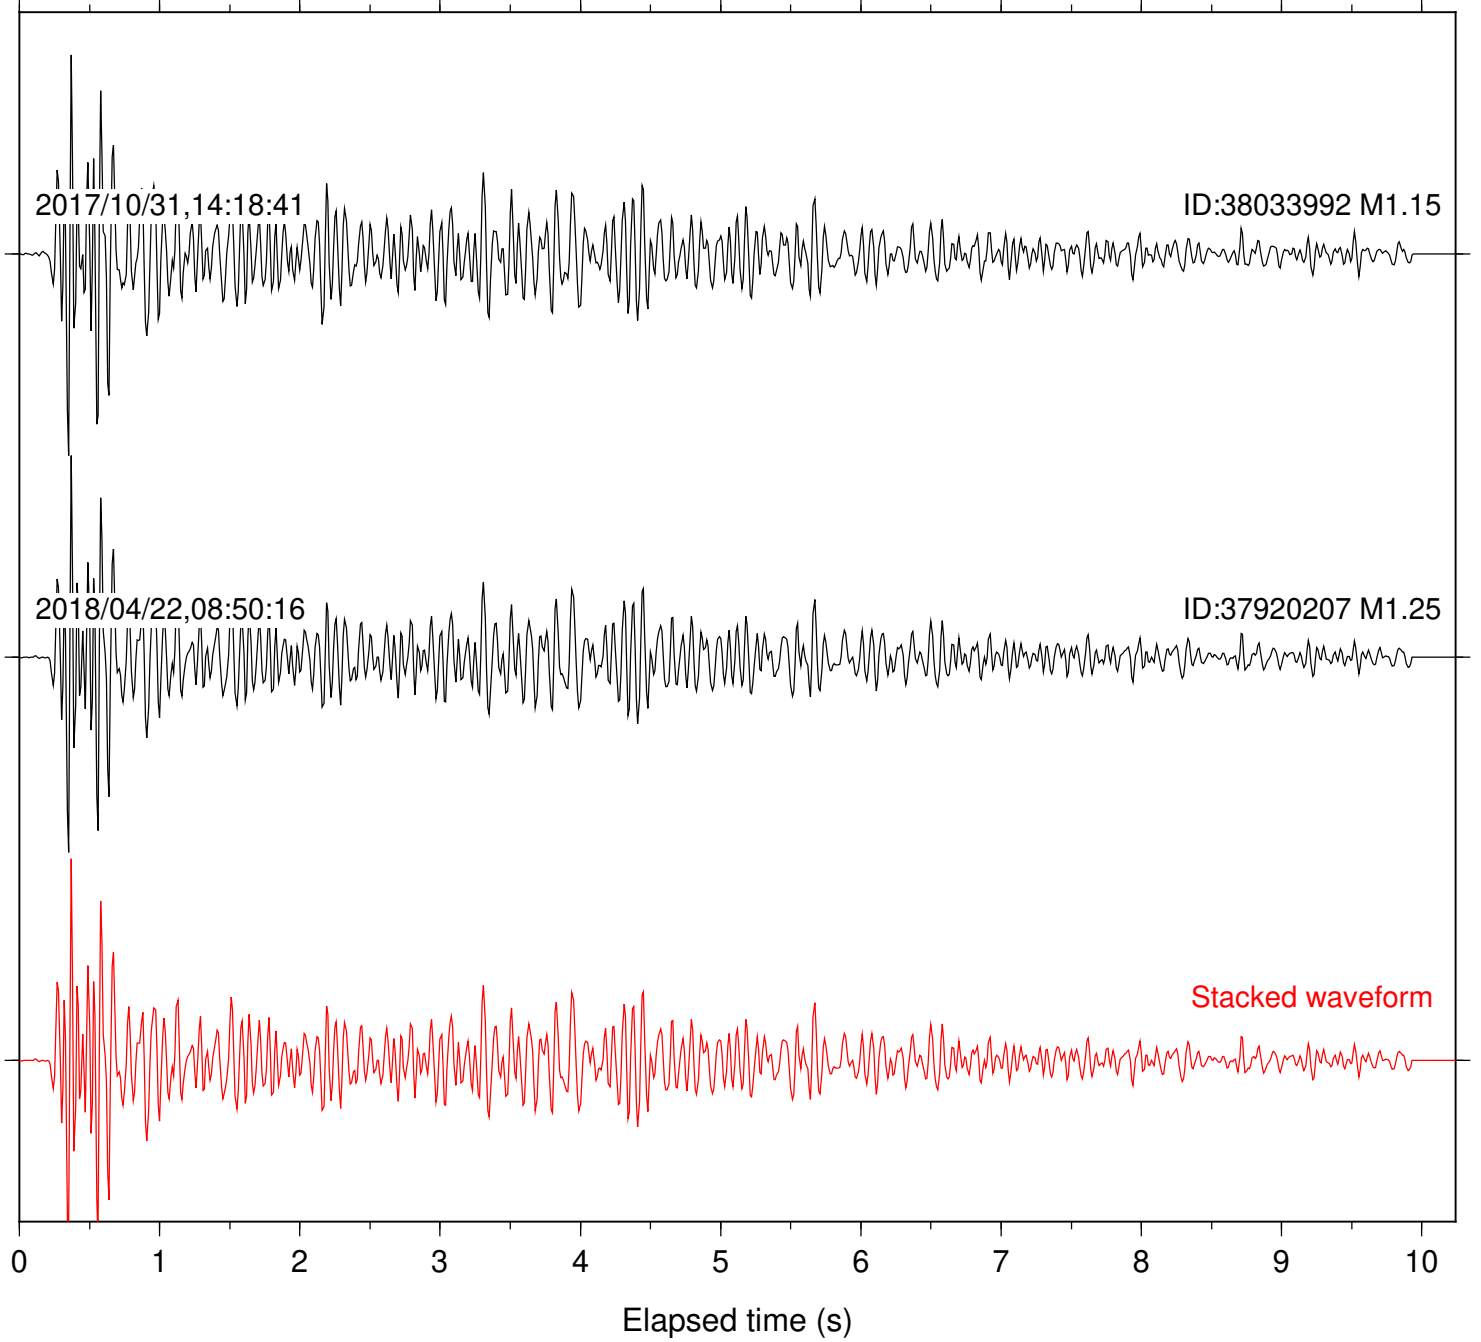

Station: B946 Com: EHZ

Focal depth: 5.79 km

Station: BAC Com: EHZ

Focal depth: 5.79 km

Station: CSH Com: HHZ

Focal depth: 5.79 km

Station: DGR Com: HHZ

Focal depth: 5.79 km

Station: FRD Com: HHZ

Focal depth: 5.79 km

Station: HMT2 Com: HHZ

Focal depth: 5.79 km

Station: LVA2 Com: HHZ

Focal depth: 5.79 km

Station: PFO Com: HHZ

Focal depth: 5.79 km

Station: PLM Com: HHZ

Focal depth: 5.79 km

Station: POB2 Com: HHZ

Focal depth: 5.79 km

Station: RRSP Com: HHZ

Focal depth: 5.79 km

Station: SMER Com: HHZ

Focal depth: 5.79 km

Station: SND Com: HHZ

Focal depth: 5.79 km