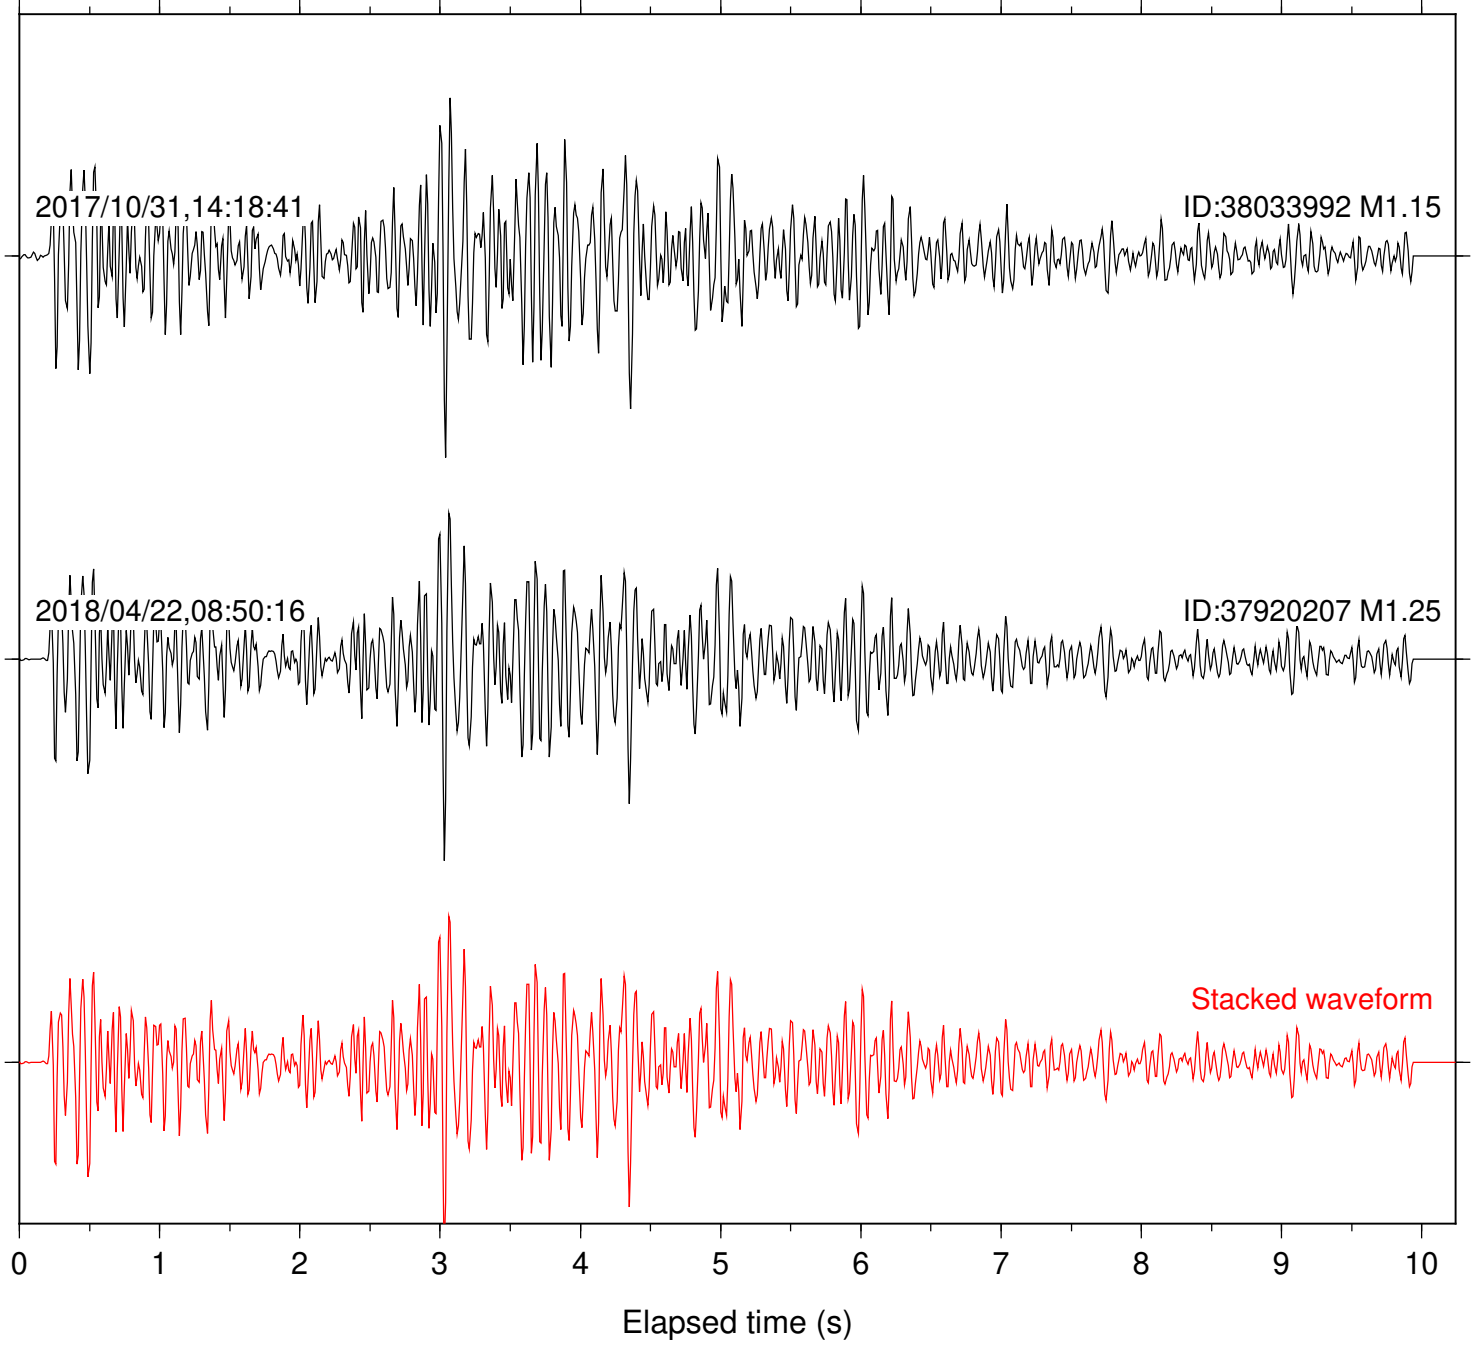

Station: B082 Com: EHZ

Focal depth: 5.79 km

Station: B084 Com: EHZ

Focal depth: 5.79 km

Station: B087 Com: EHZ

Focal depth: 5.79 km

Station: B088 Com: EHZ

Focal depth: 5.79 km

Station: B093 Com: EHZ

Focal depth: 5.79 km

2017/10/31,14:18:41

ID:38033992 M1.15

2018/04/22,08:50:16

ID:37920207 M1.25

Stacked waveform

0 1 2 3 4 5 6 7 8 9 10
Elapsed time (s)

Station: PLM Com: HHZ

Focal depth: 5.79 km

Station: POB2 Com: HHZ

Focal depth: 5.79 km

Station: RRSP Com: HHZ

Focal depth: 5.79 km

Station: SMER Com: HHZ

Focal depth: 5.79 km

Station: SND Com: HHZ

Focal depth: 5.79 km