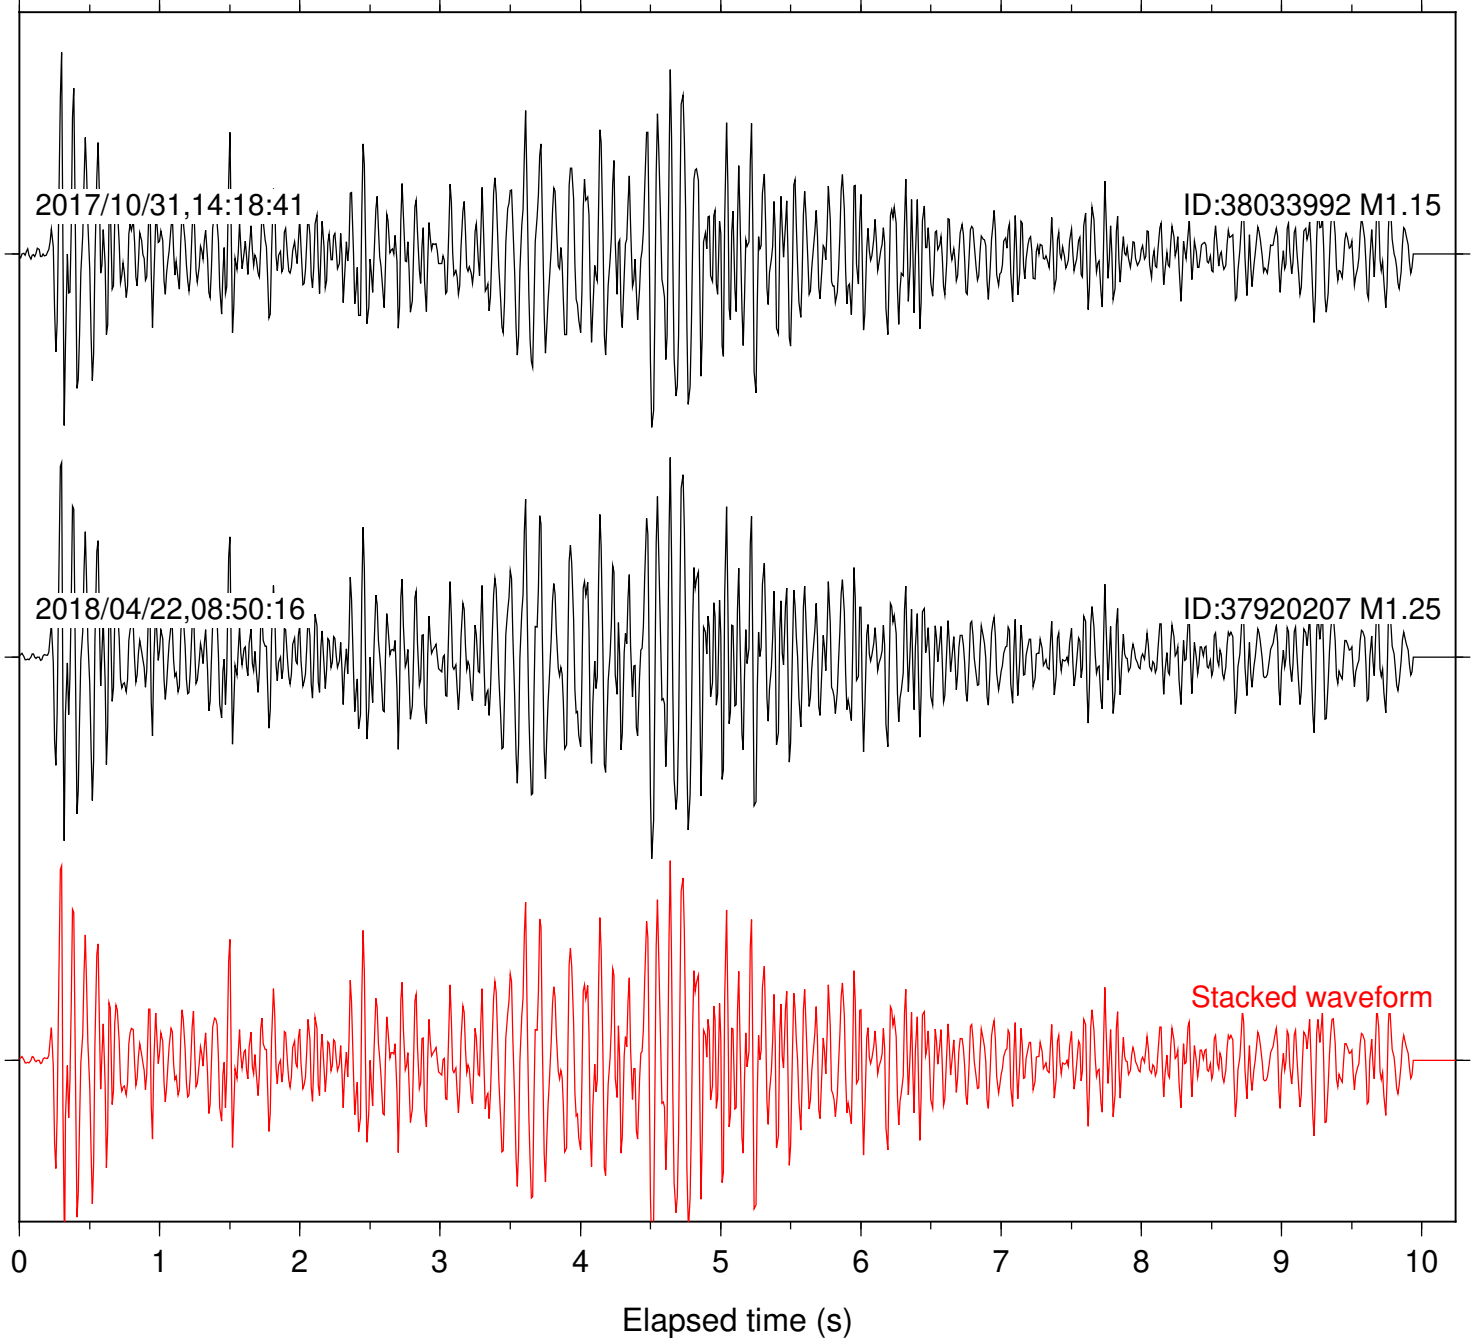

Station: B093 Com: EHZ

Focal depth: 5.79 km

2017/10/31,14:18:41

ID:38033992 M1.15

2018/04/22,08:50:16

ID:37920207 M1.25

Stacked waveform

0 1 2 3 4 5 6 7 8 9 10
Elapsed time (s)

Station: B946 Com: EHZ

Focal depth: 5.79 km

Station: BAC Com: EHZ

Focal depth: 5.79 km

Station: CSH Com: HHZ

Focal depth: 5.79 km

Station: DGR Com: HHZ

Focal depth: 5.79 km

Station: PLM Com: HHZ

Focal depth: 5.79 km

Station: POB2 Com: HHZ

Focal depth: 5.79 km

Station: RRSP Com: HHZ

Focal depth: 5.79 km

Station: SMER Com: HHZ

Focal depth: 5.79 km

Station: SND Com: HHZ

Focal depth: 5.79 km