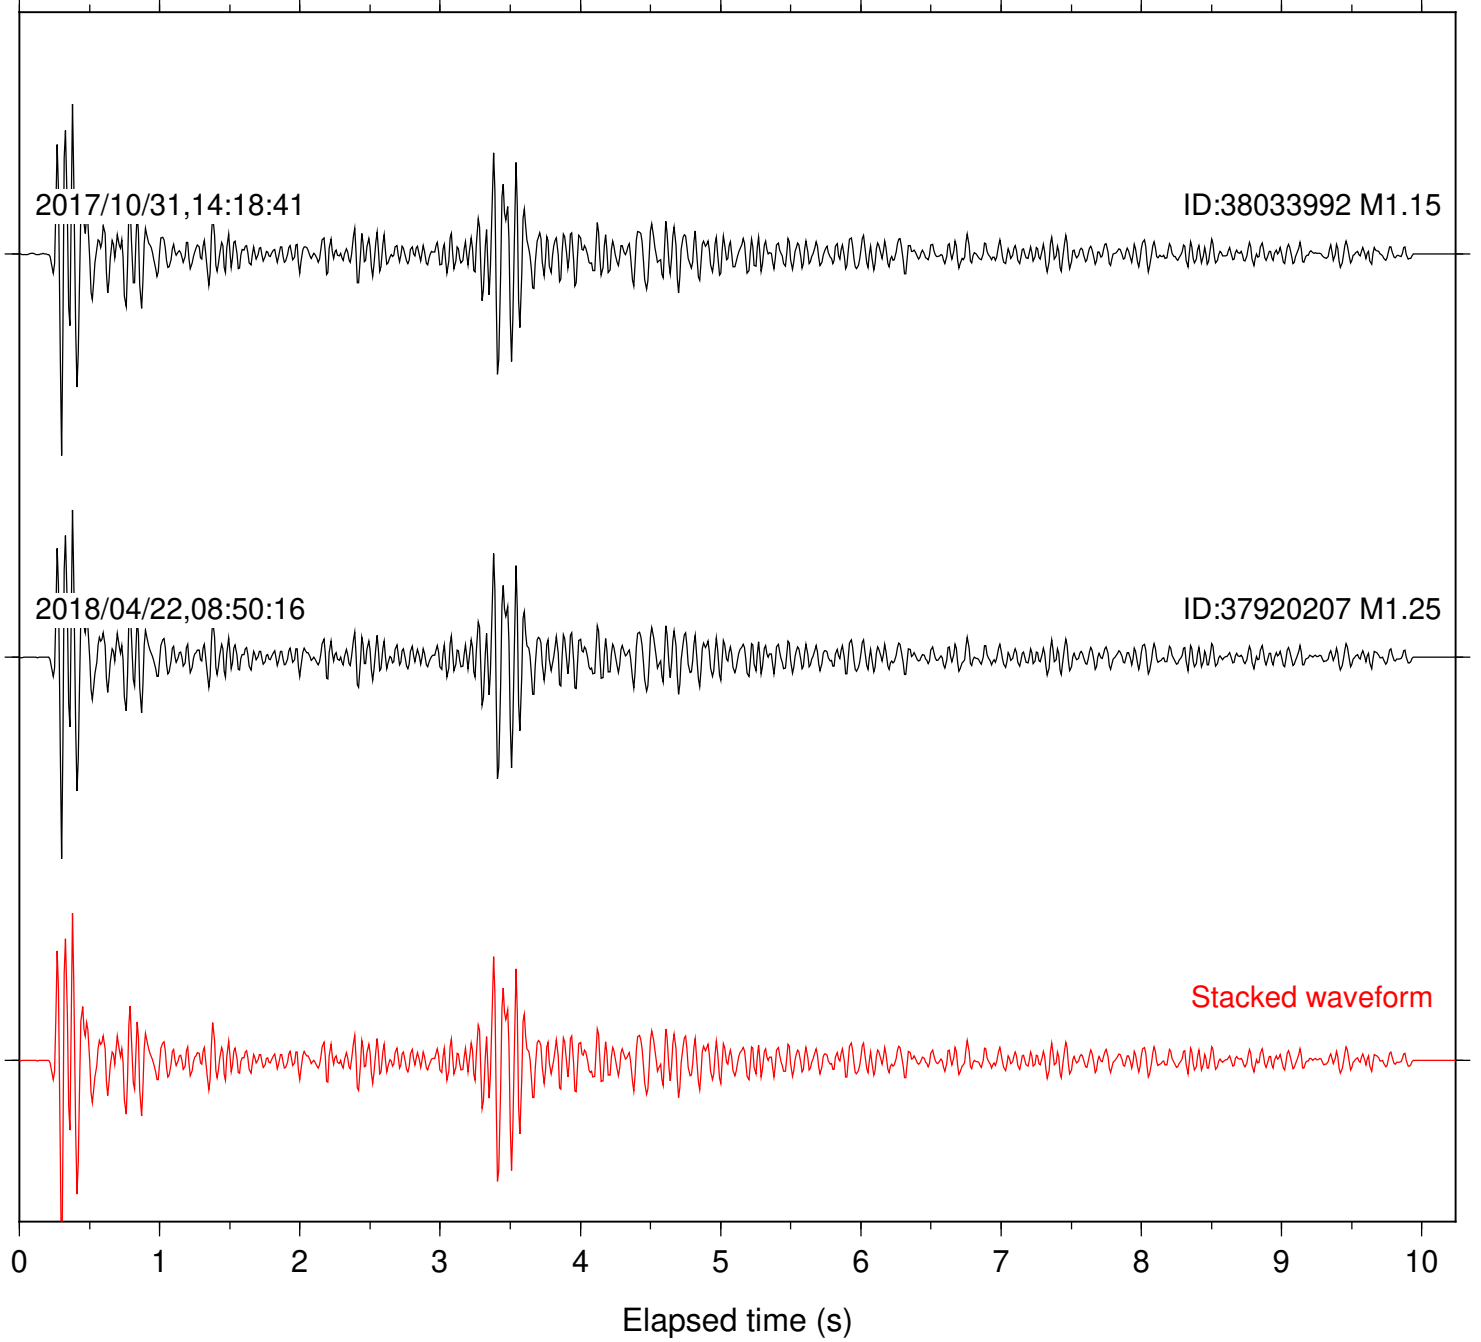

Station: B946 Com: EHZ

Focal depth: 5.79 km

Station: BAC Com: EHZ

Focal depth: 5.79 km

Station: CSH Com: HHZ

Focal depth: 5.79 km

Station: DGR Com: HHZ

Focal depth: 5.79 km

Station: FRD Com: HHZ

Focal depth: 5.79 km

Station: HMT2 Com: HHZ

Focal depth: 5.79 km

Station: LVA2 Com: HHZ

Focal depth: 5.79 km

Station: PFO Com: HHZ

Focal depth: 5.79 km

Station: PLM Com: HHZ

Focal depth: 5.79 km

Station: POB2 Com: HHZ

Focal depth: 5.79 km

Station: RRSP Com: HHZ

Focal depth: 5.79 km

Station: SMER Com: HHZ

Focal depth: 5.79 km

Station: SND Com: HHZ

Focal depth: 5.79 km