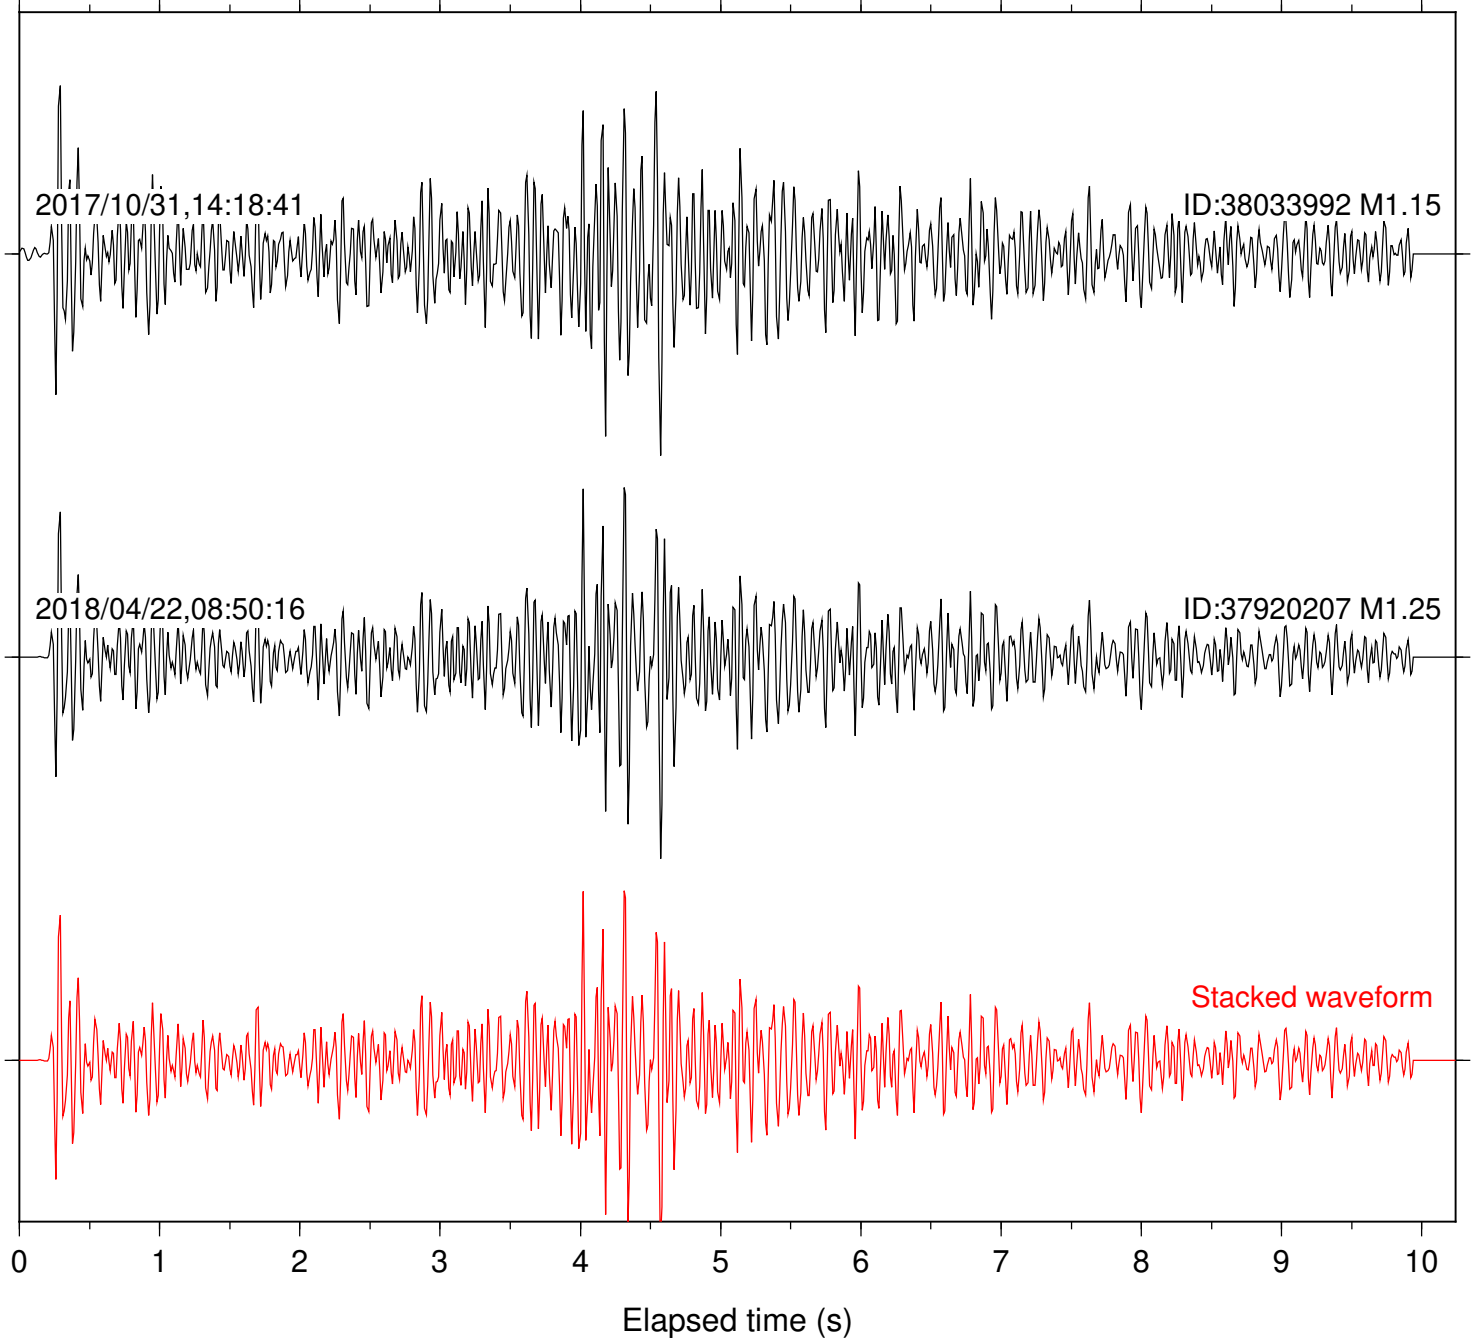

Station: B946 Com: EHZ

Focal depth: 5.79 km

Station: BAC Com: EHZ

Focal depth: 5.79 km

Station: CSH Com: HHZ

Focal depth: 5.79 km

Station: DGR Com: HHZ

Focal depth: 5.79 km

Station: FRD Com: HHZ

Focal depth: 5.79 km

Station: HMT2 Com: HHZ

Focal depth: 5.79 km

Station: LVA2 Com: HHZ

Focal depth: 5.79 km

Station: PFO Com: HHZ

Focal depth: 5.79 km

Station: PLM Com: HHZ

Focal depth: 5.79 km

Station: POB2 Com: HHZ

Focal depth: 5.79 km

Station: RRSP Com: HHZ

Focal depth: 5.79 km

Station: SMER Com: HHZ

Focal depth: 5.79 km

Station: SND Com: HHZ

Focal depth: 5.79 km