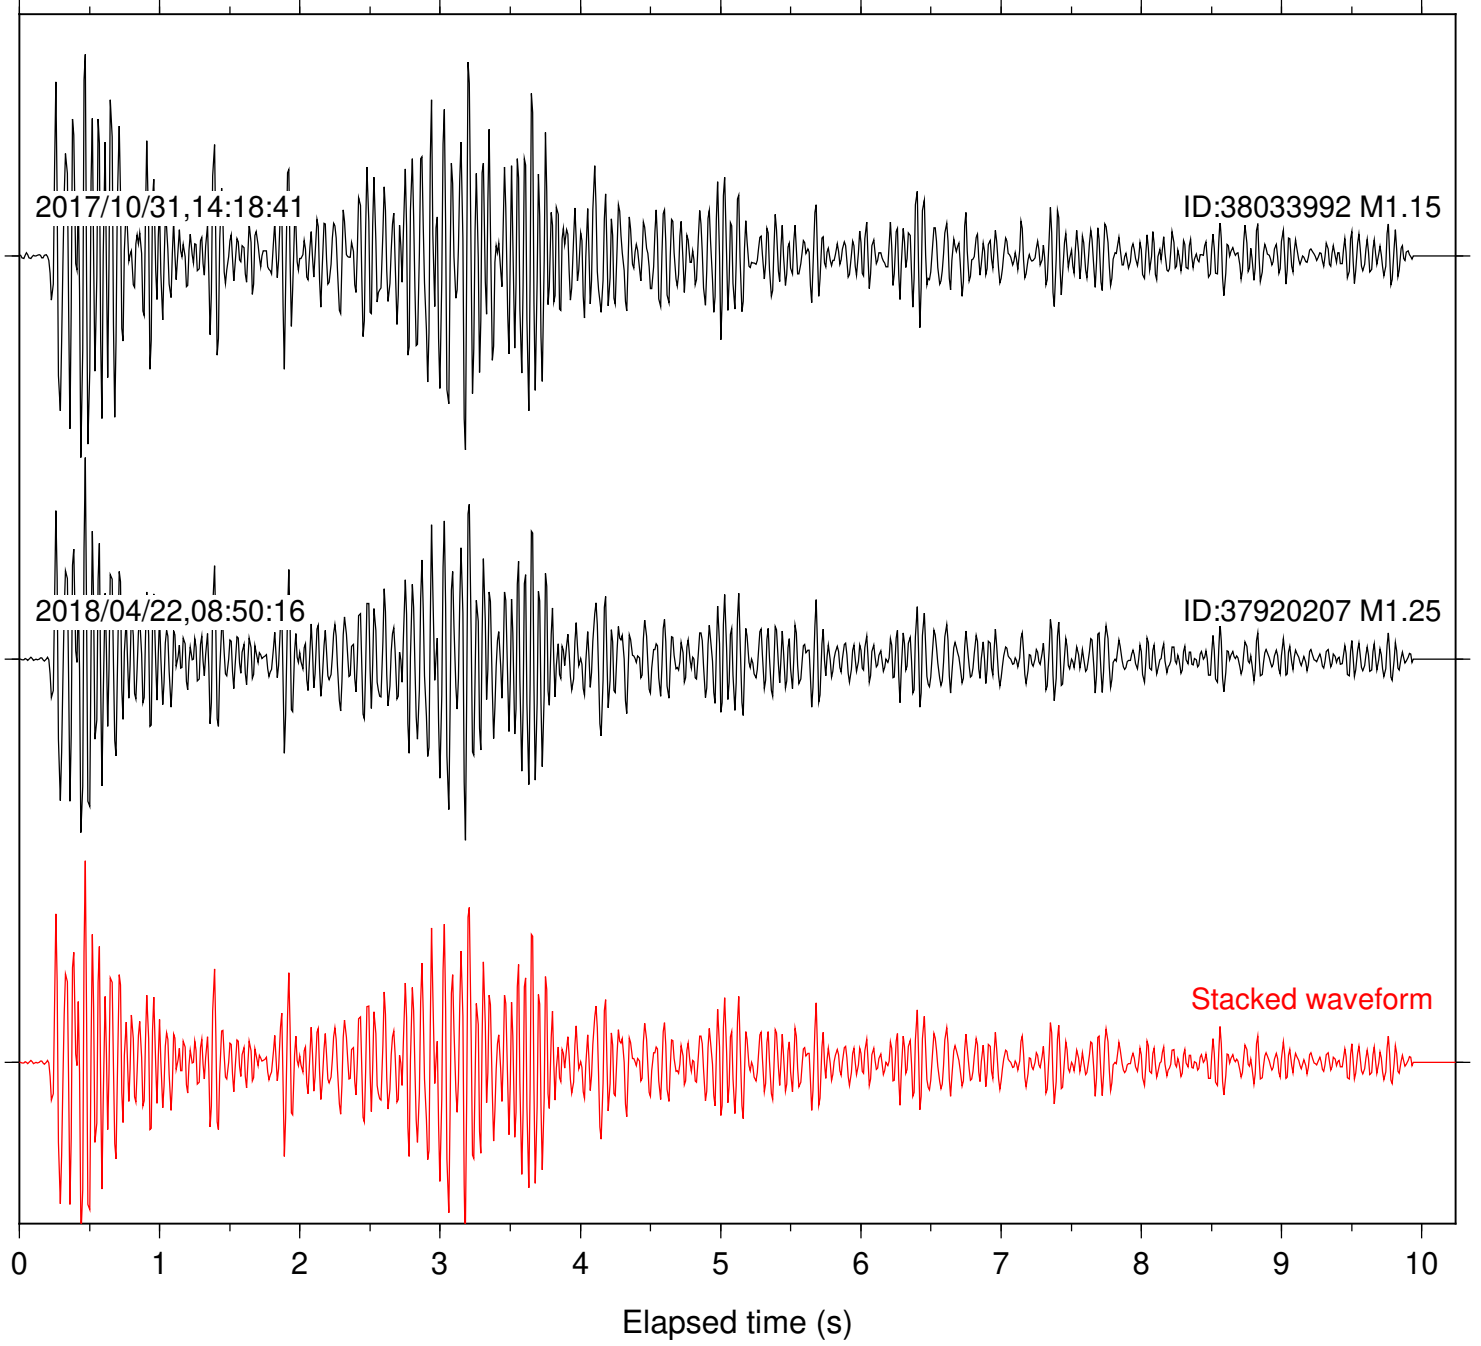

Station: B946 Com: EHZ

Focal depth: 5.79 km

Station: BAC Com: EHZ

Focal depth: 5.79 km

Station: CSH Com: HHZ

Focal depth: 5.79 km

Station: DGR Com: HHZ

Focal depth: 5.79 km

Station: FRD Com: HHZ

Focal depth: 5.79 km

Station: HMT2 Com: HHZ

Focal depth: 5.79 km

Station: LVA2 Com: HHZ

Focal depth: 5.79 km

Station: PFO Com: HHZ

Focal depth: 5.79 km

Station: PLM Com: HHZ

Focal depth: 5.79 km

Station: POB2 Com: HHZ

Focal depth: 5.79 km

Station: RRSP Com: HHZ

Focal depth: 5.79 km

Station: SMER Com: HHZ

Focal depth: 5.79 km

Station: SND Com: HHZ

Focal depth: 5.79 km