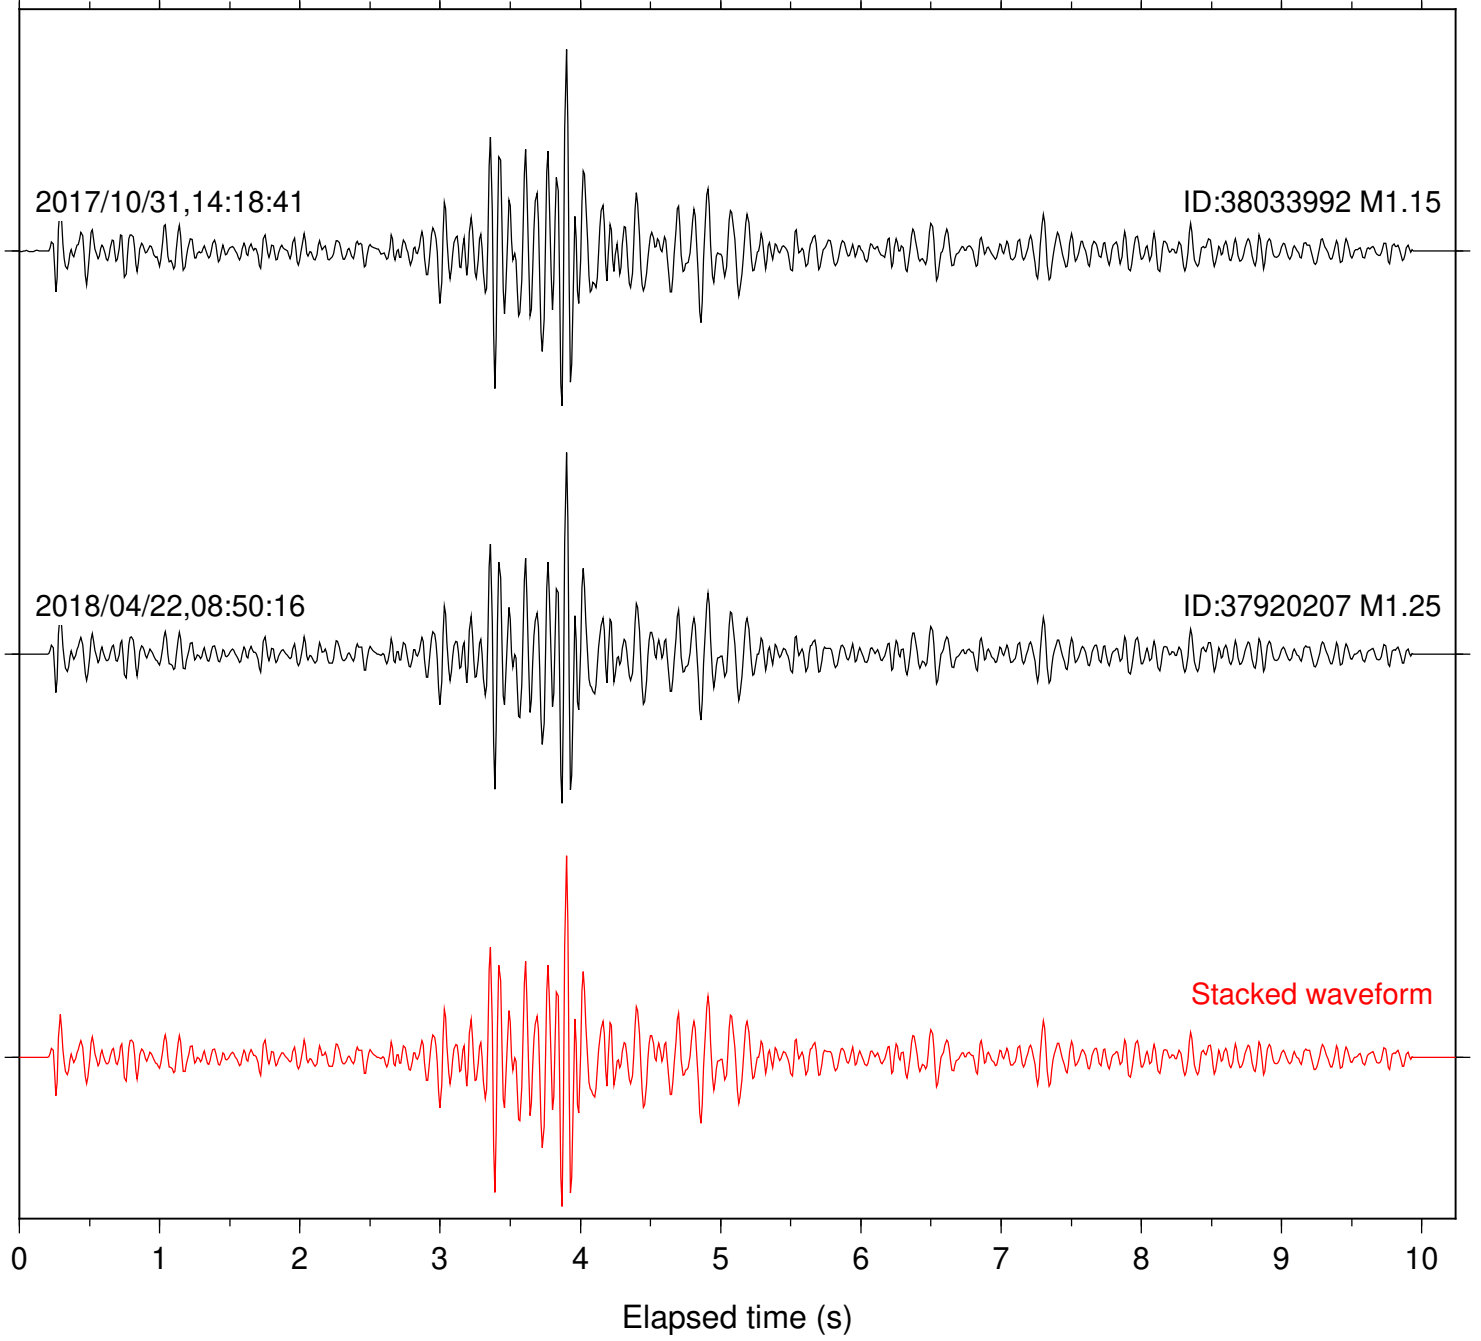

Station: B946 Com: EHZ

Focal depth: 5.79 km

Station: BAC Com: EHZ

Focal depth: 5.79 km

Station: CSH Com: HHZ

Focal depth: 5.79 km

Station: DGR Com: HHZ

Focal depth: 5.79 km

Station: FRD Com: HHZ

Focal depth: 5.79 km

Station: HMT2 Com: HHZ

Focal depth: 5.79 km

Station: LVA2 Com: HHZ

Focal depth: 5.79 km

Station: PFO Com: HHZ

Focal depth: 5.79 km

Station: PLM Com: HHZ

Focal depth: 5.79 km

Station: POB2 Com: HHZ

Focal depth: 5.79 km

Station: RRSP Com: HHZ

Focal depth: 5.79 km

Station: SMER Com: HHZ

Focal depth: 5.79 km

Station: SND Com: HHZ

Focal depth: 5.79 km