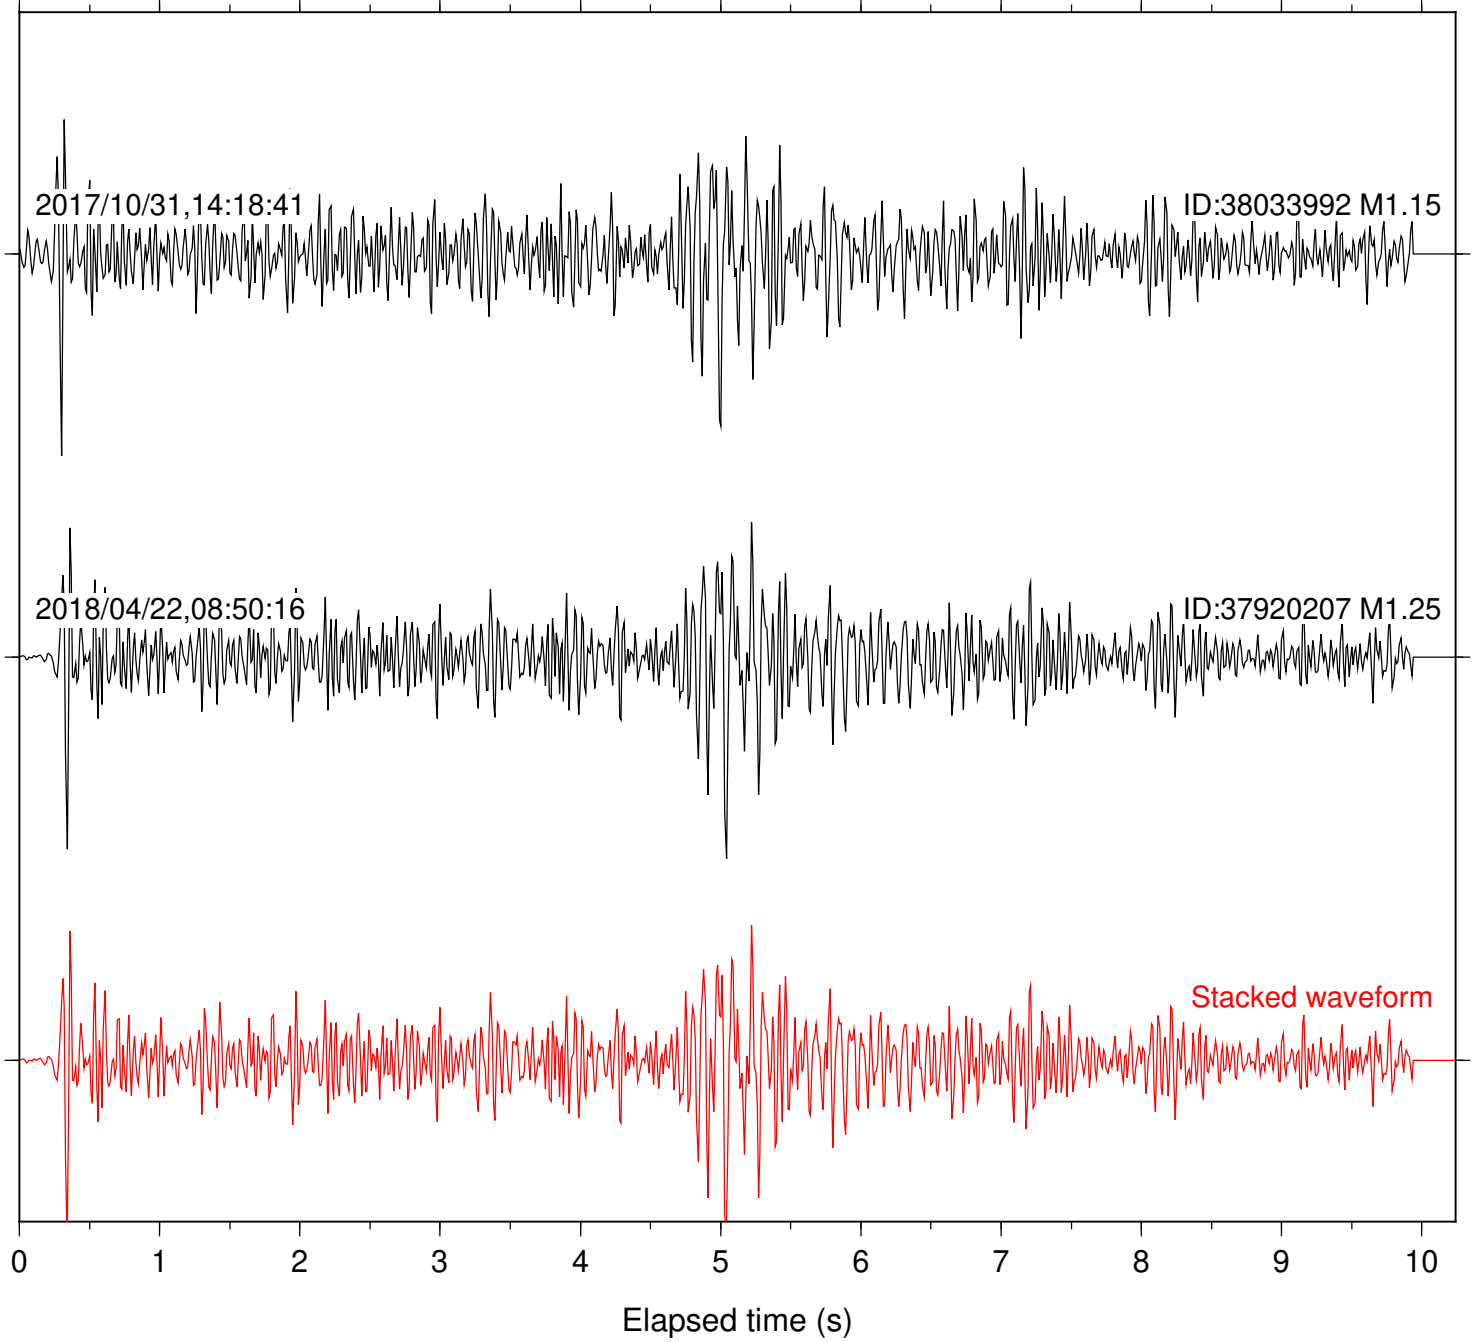

Station: B946 Com: EHZ

Focal depth: 5.79 km

Station: BAC Com: EHZ

Focal depth: 5.79 km

Station: CSH Com: HHZ

Focal depth: 5.79 km

Station: DGR Com: HHZ

Focal depth: 5.79 km

Station: FRD Com: HHZ

Focal depth: 5.79 km

Station: HMT2 Com: HHZ

Focal depth: 5.79 km

Station: LVA2 Com: HHZ

Focal depth: 5.79 km

Station: PFO Com: HHZ

Focal depth: 5.79 km

Station: PLM Com: HHZ

Focal depth: 5.79 km

Station: POB2 Com: HHZ

Focal depth: 5.79 km

Station: RRSP Com: HHZ

Focal depth: 5.79 km

Station: SMER Com: HHZ

Focal depth: 5.79 km

Station: SND Com: HHZ

Focal depth: 5.79 km