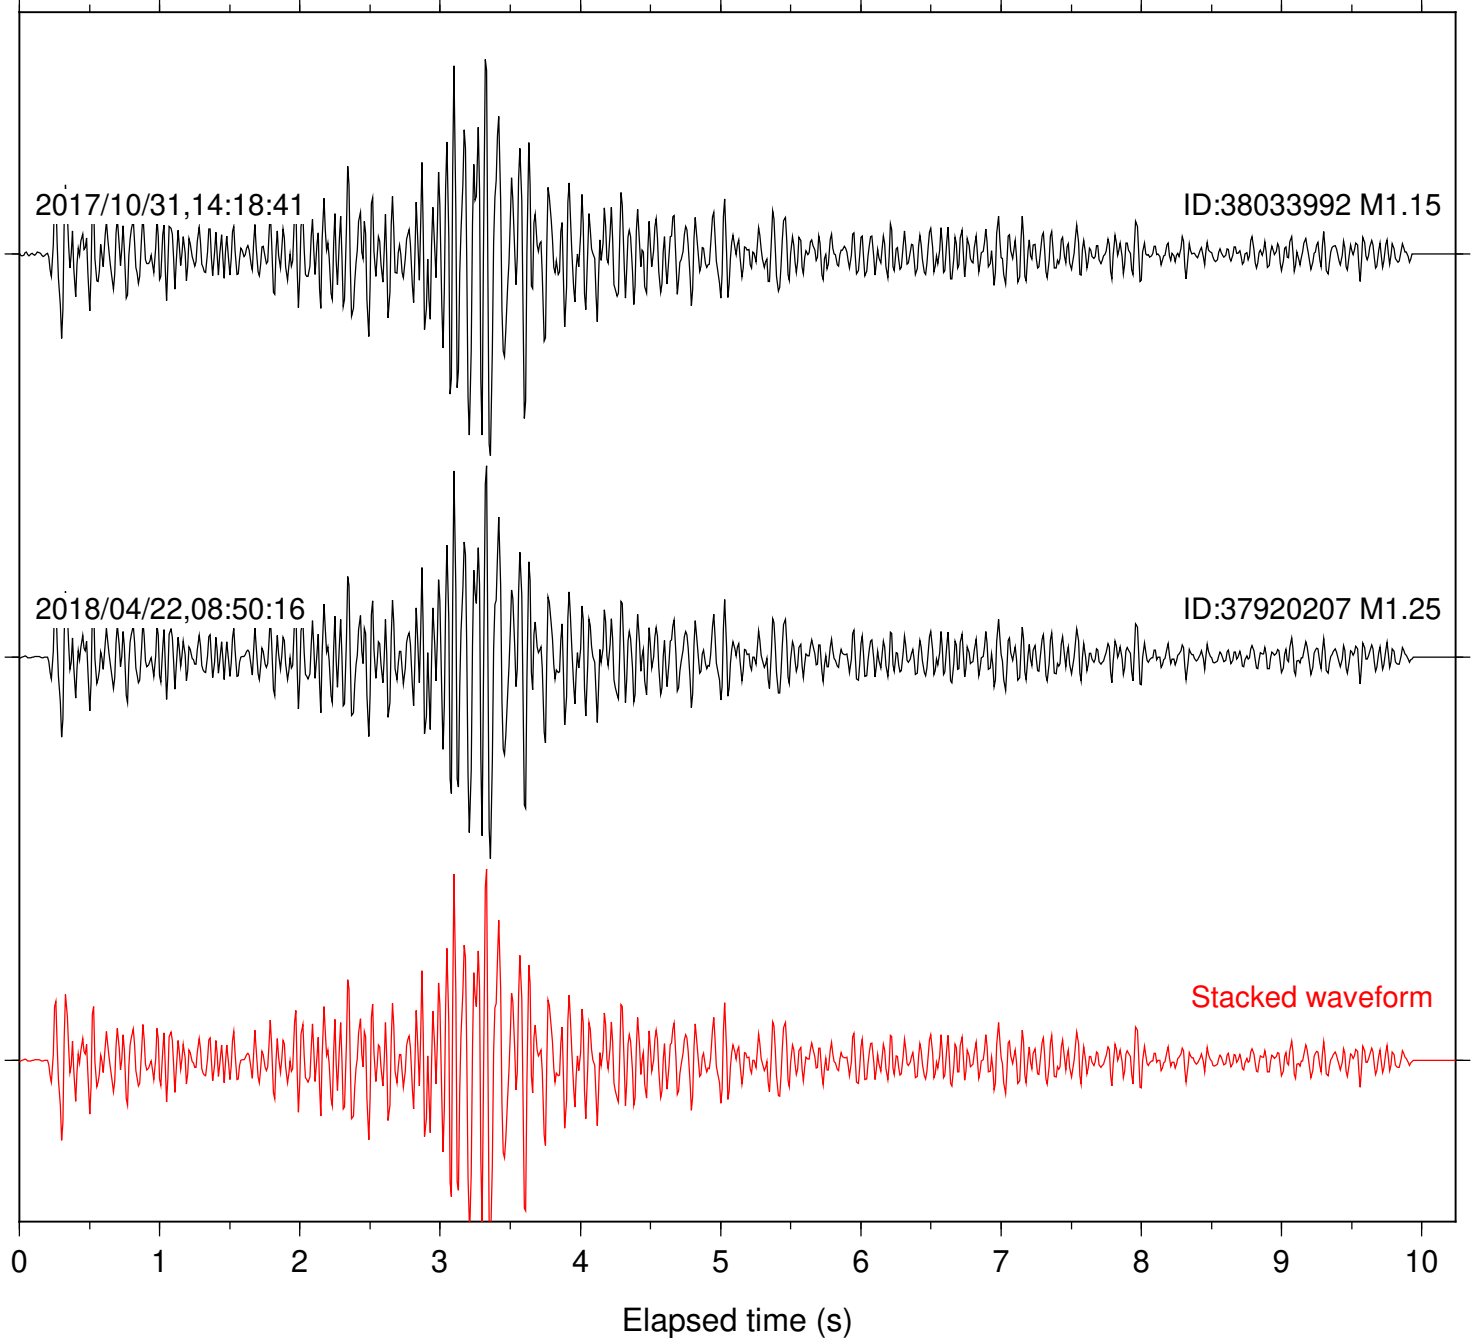

Station: B082 Com: EHZ

Focal depth: 5.79 km

Station: B084 Com: EHZ

Focal depth: 5.79 km

Station: B087 Com: EHZ

Focal depth: 5.79 km

Station: B088 Com: EHZ

Focal depth: 5.79 km

Station: B093 Com: EHZ

Focal depth: 5.79 km

2017/10/31,14:18:41

ID:38033992 M1.15

2018/04/22,08:50:16

ID:37920207 M1.25

Stacked waveform

0 1 2 3 4 5 6 7 8 9 10
Elapsed time (s)

Station: PLM Com: HHZ

Focal depth: 5.79 km

Station: POB2 Com: HHZ

Focal depth: 5.79 km

Station: RRSP Com: HHZ

Focal depth: 5.79 km

Station: SMER Com: HHZ

Focal depth: 5.79 km

Station: SND Com: HHZ

Focal depth: 5.79 km