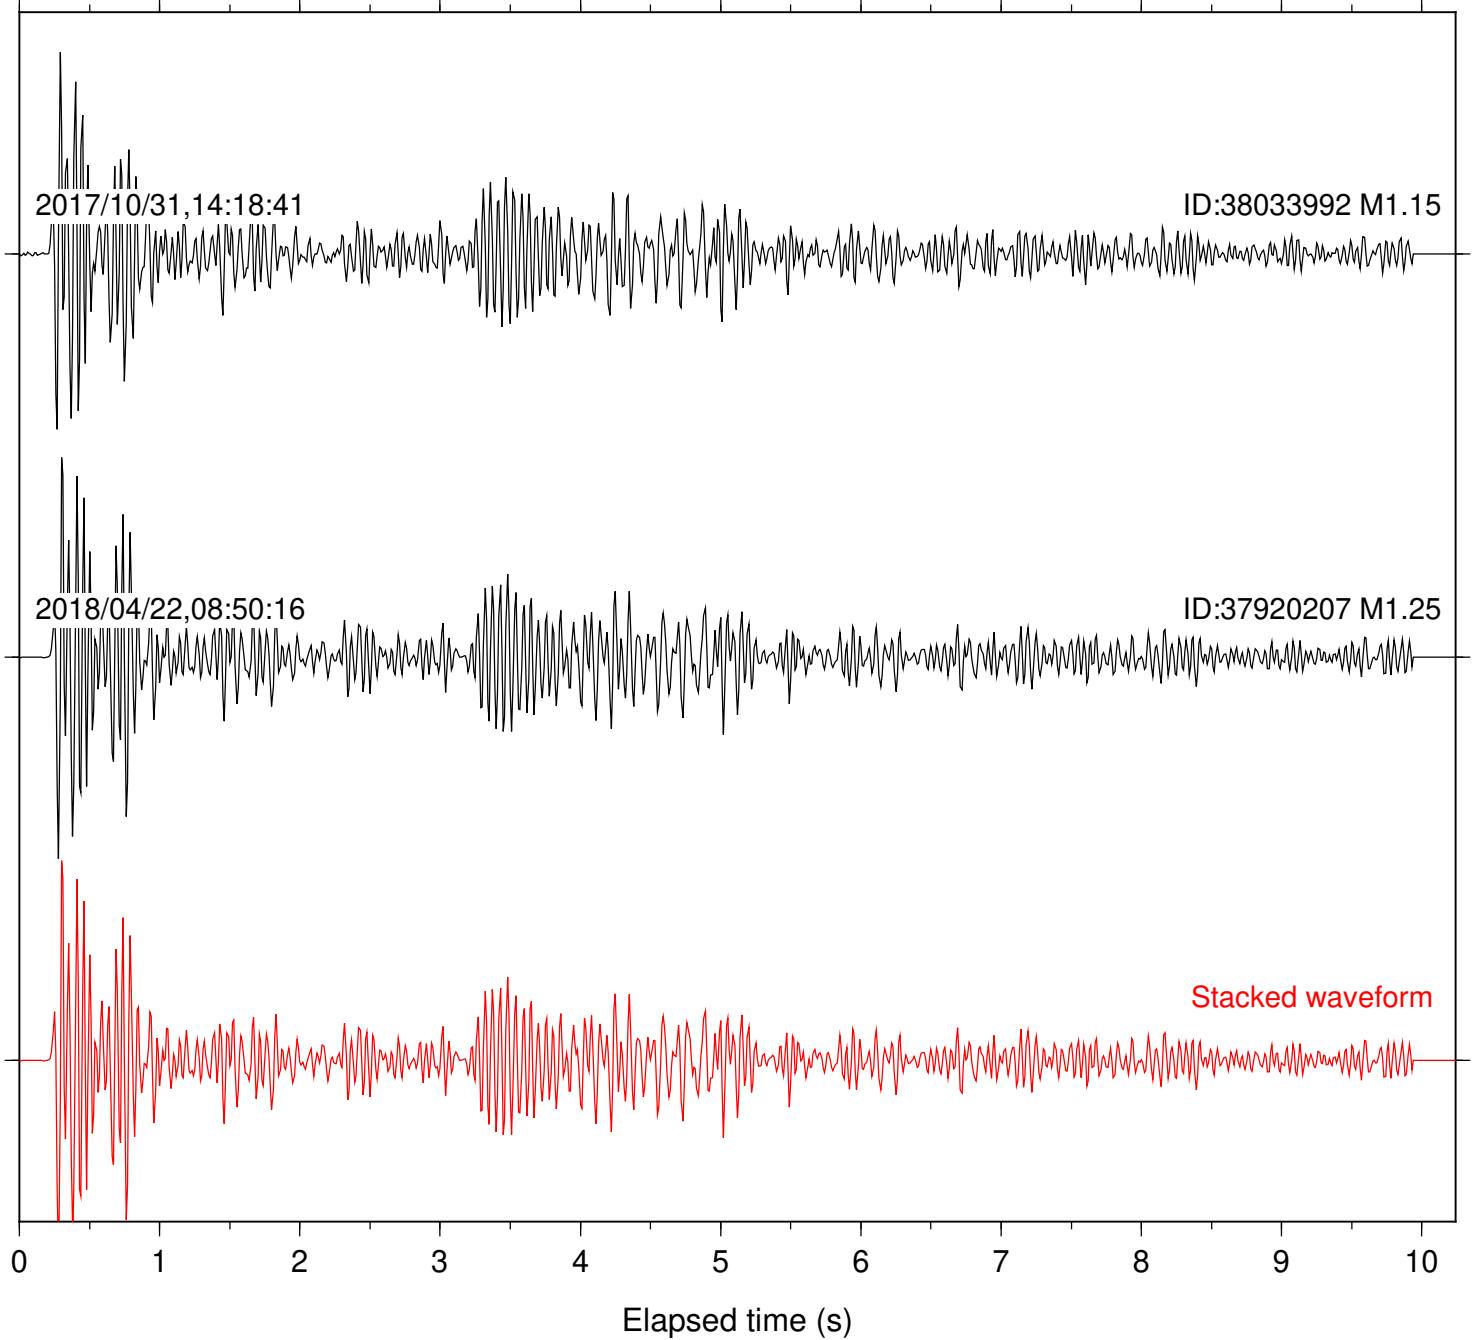

Station: B946 Com: EHZ

Focal depth: 5.79 km

Station: BAC Com: EHZ

Focal depth: 5.79 km

Station: CSH Com: HHZ

Focal depth: 5.79 km

Station: DGR Com: HHZ

Focal depth: 5.79 km

Station: FRD Com: HHZ

Focal depth: 5.79 km

Station: HMT2 Com: HHZ

Focal depth: 5.79 km

Station: LVA2 Com: HHZ

Focal depth: 5.79 km

Station: PFO Com: HHZ

Focal depth: 5.79 km

Station: PLM Com: HHZ

Focal depth: 5.79 km

Station: POB2 Com: HHZ

Focal depth: 5.79 km

Station: RRSP Com: HHZ

Focal depth: 5.79 km

Station: SMER Com: HHZ

Focal depth: 5.79 km

Station: SND Com: HHZ

Focal depth: 5.79 km