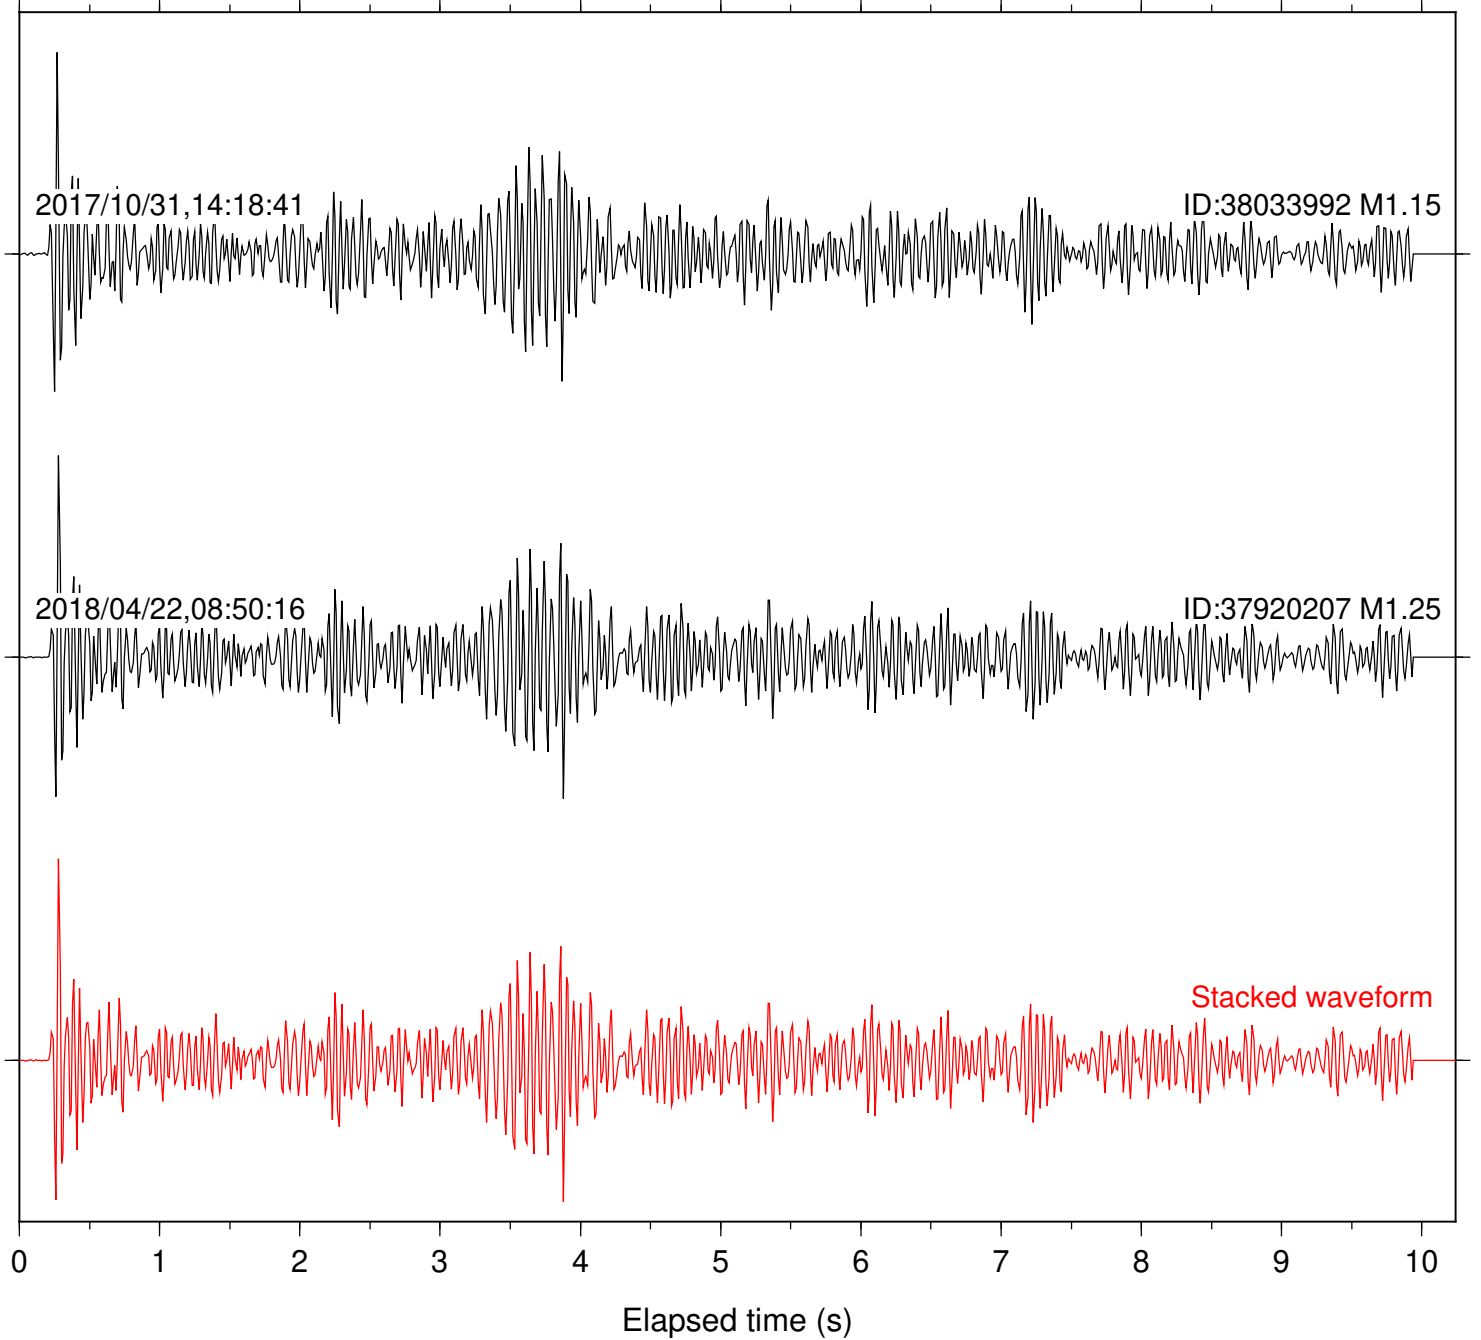

Station: B946 Com: EHZ

Focal depth: 5.79 km

Station: BAC Com: EHZ

Focal depth: 5.79 km

Station: CSH Com: HHZ

Focal depth: 5.79 km

Station: DGR Com: HHZ

Focal depth: 5.79 km

Station: FRD Com: HHZ

Focal depth: 5.79 km

Station: HMT2 Com: HHZ

Focal depth: 5.79 km

Station: LVA2 Com: HHZ

Focal depth: 5.79 km

Station: PFO Com: HHZ

Focal depth: 5.79 km

Station: PLM Com: HHZ

Focal depth: 5.79 km

Station: POB2 Com: HHZ

Focal depth: 5.79 km

Station: RRSP Com: HHZ

Focal depth: 5.79 km

Station: SMER Com: HHZ

Focal depth: 5.79 km

Station: SND Com: HHZ

Focal depth: 5.79 km