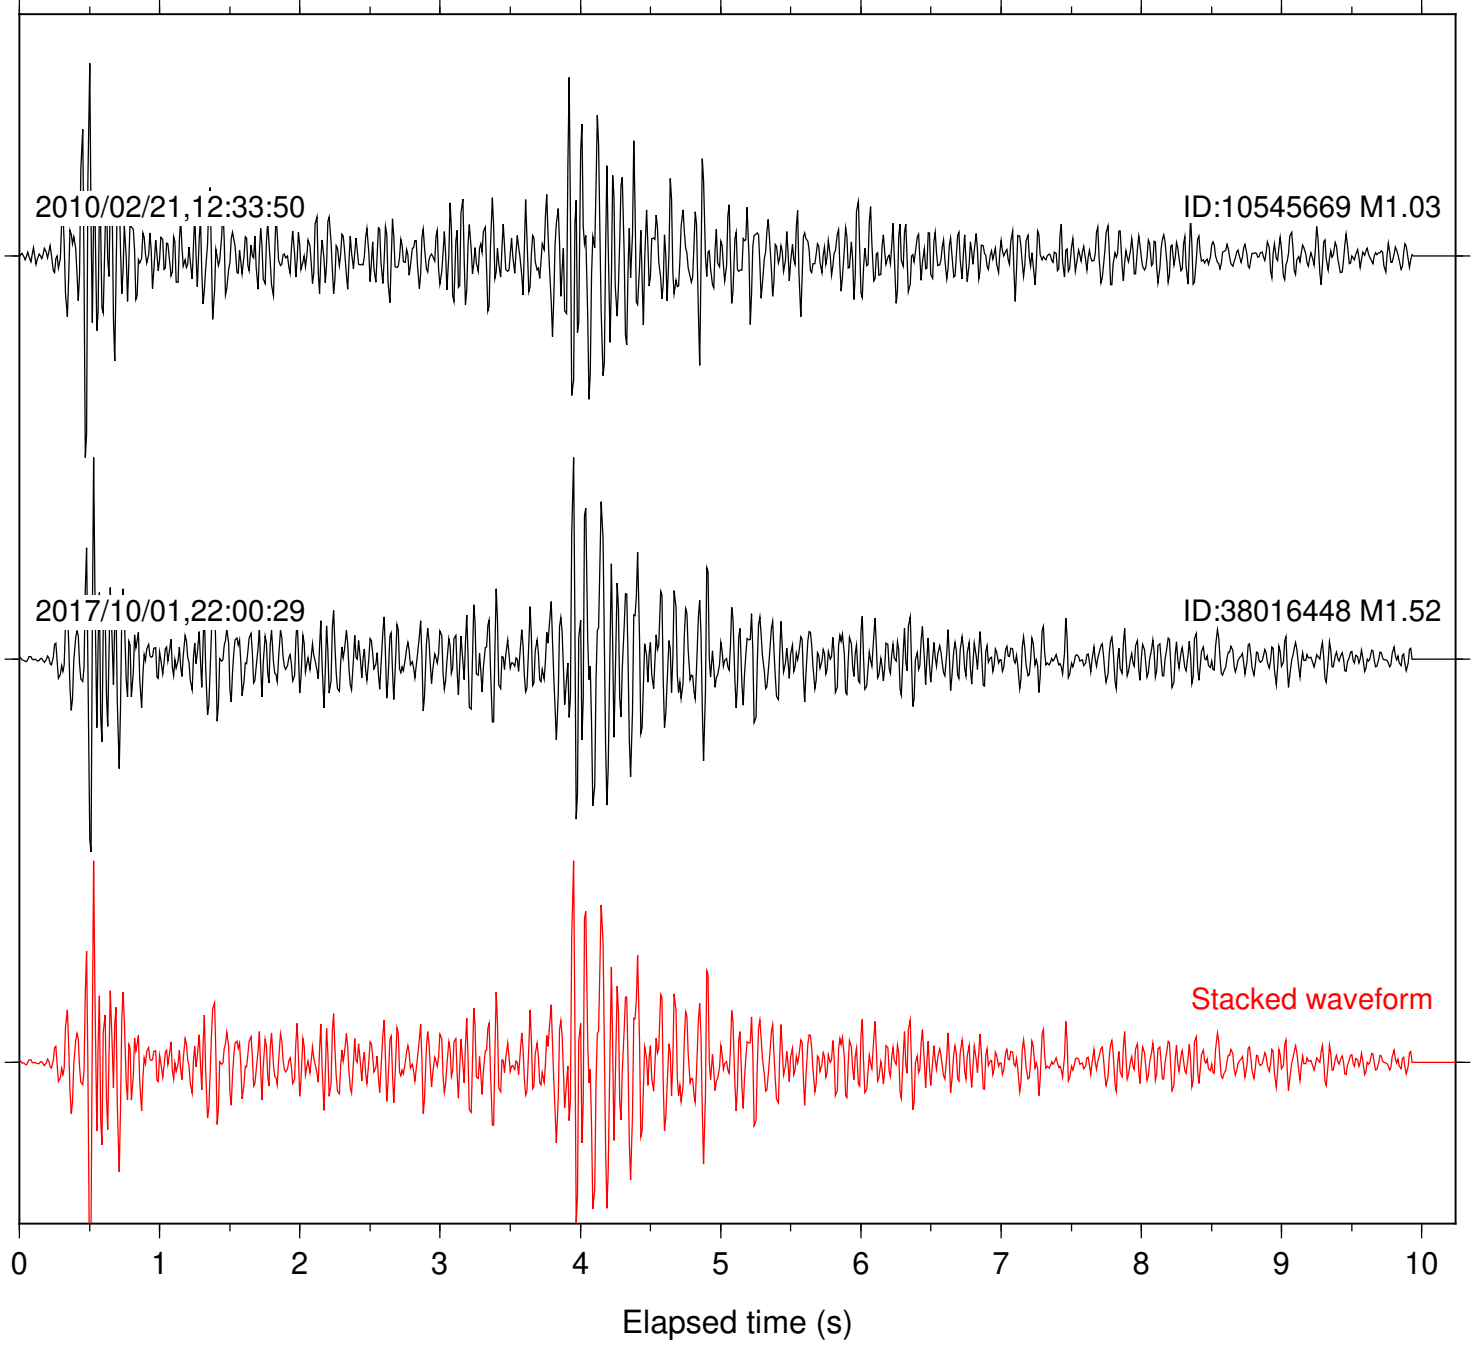

Station: B082 Com: EHZ

Focal depth: 17.00 km

Station: B084 Com: EHZ

Focal depth: 17.00 km

Station: B093 Com: EHZ

Focal depth: 17.00 km