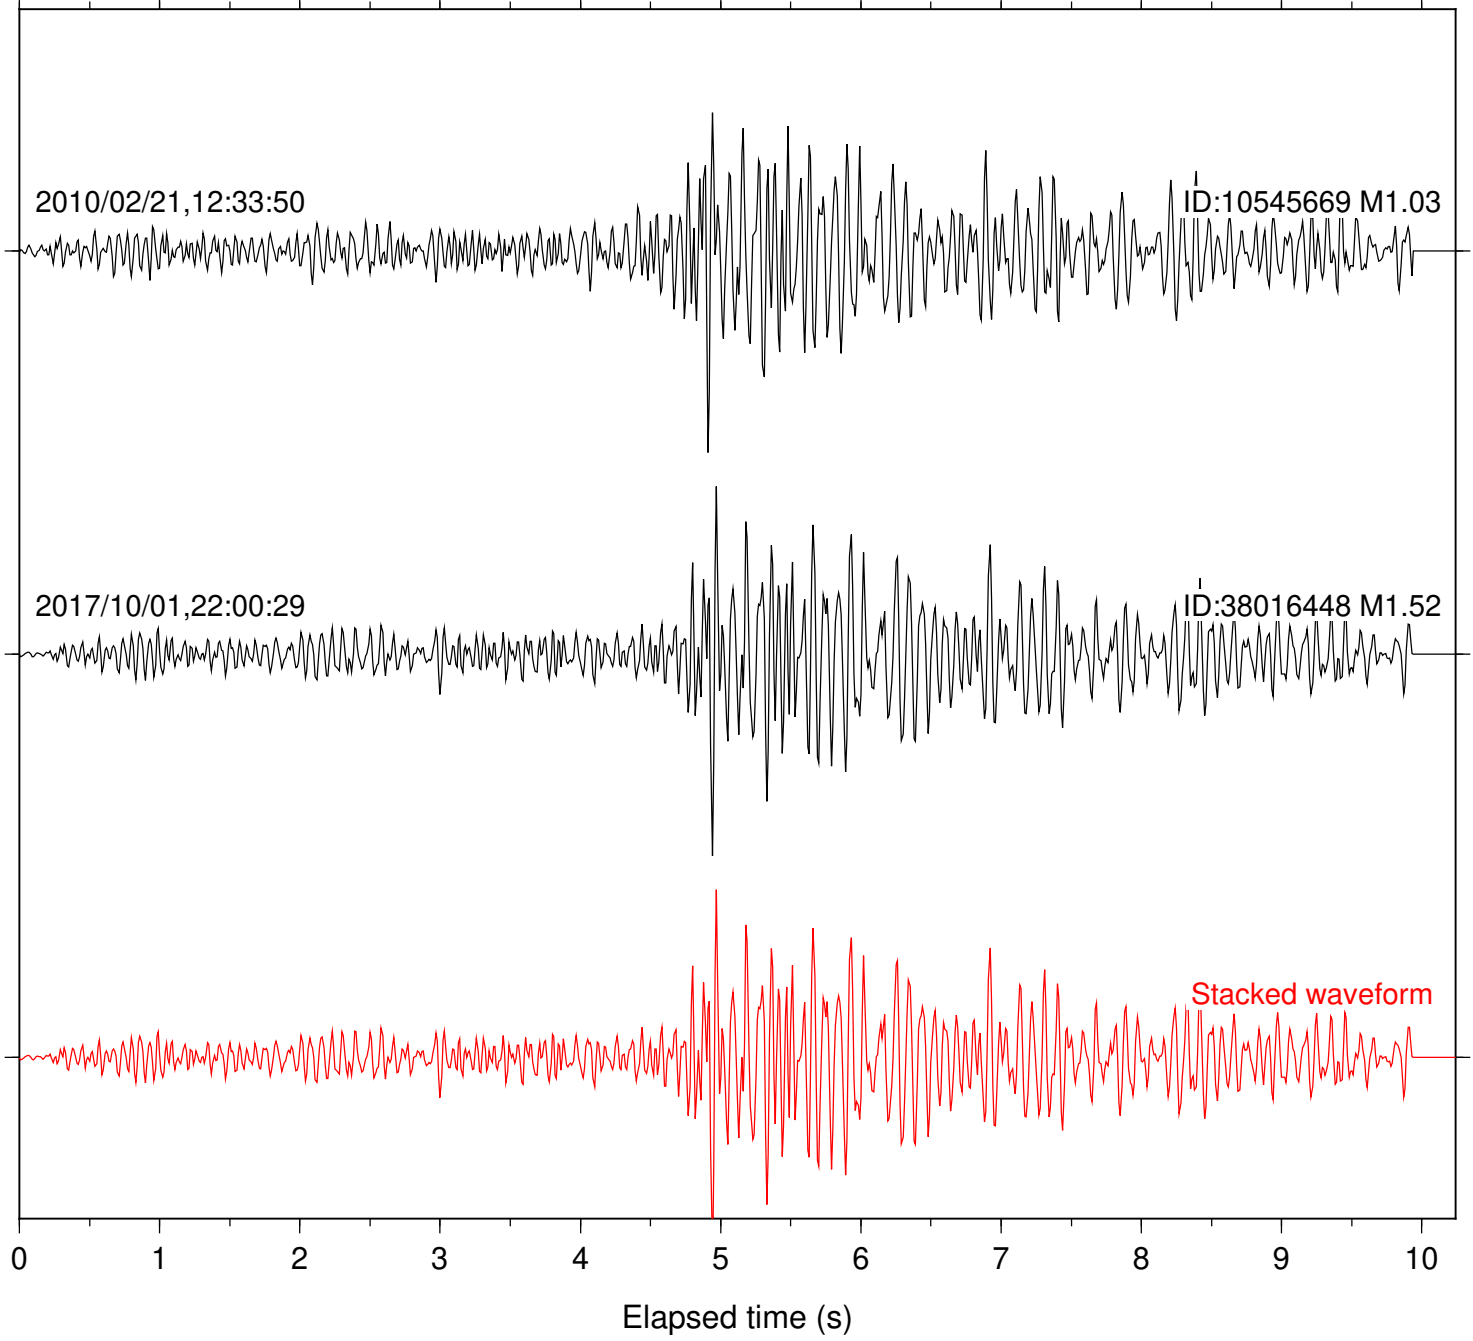

Station: B082 Com: EHZ

Focal depth: 17.00 km

Station: B084 Com: EHZ

Focal depth: 17.00 km

Station: B093 Com: EHZ

Focal depth: 17.00 km