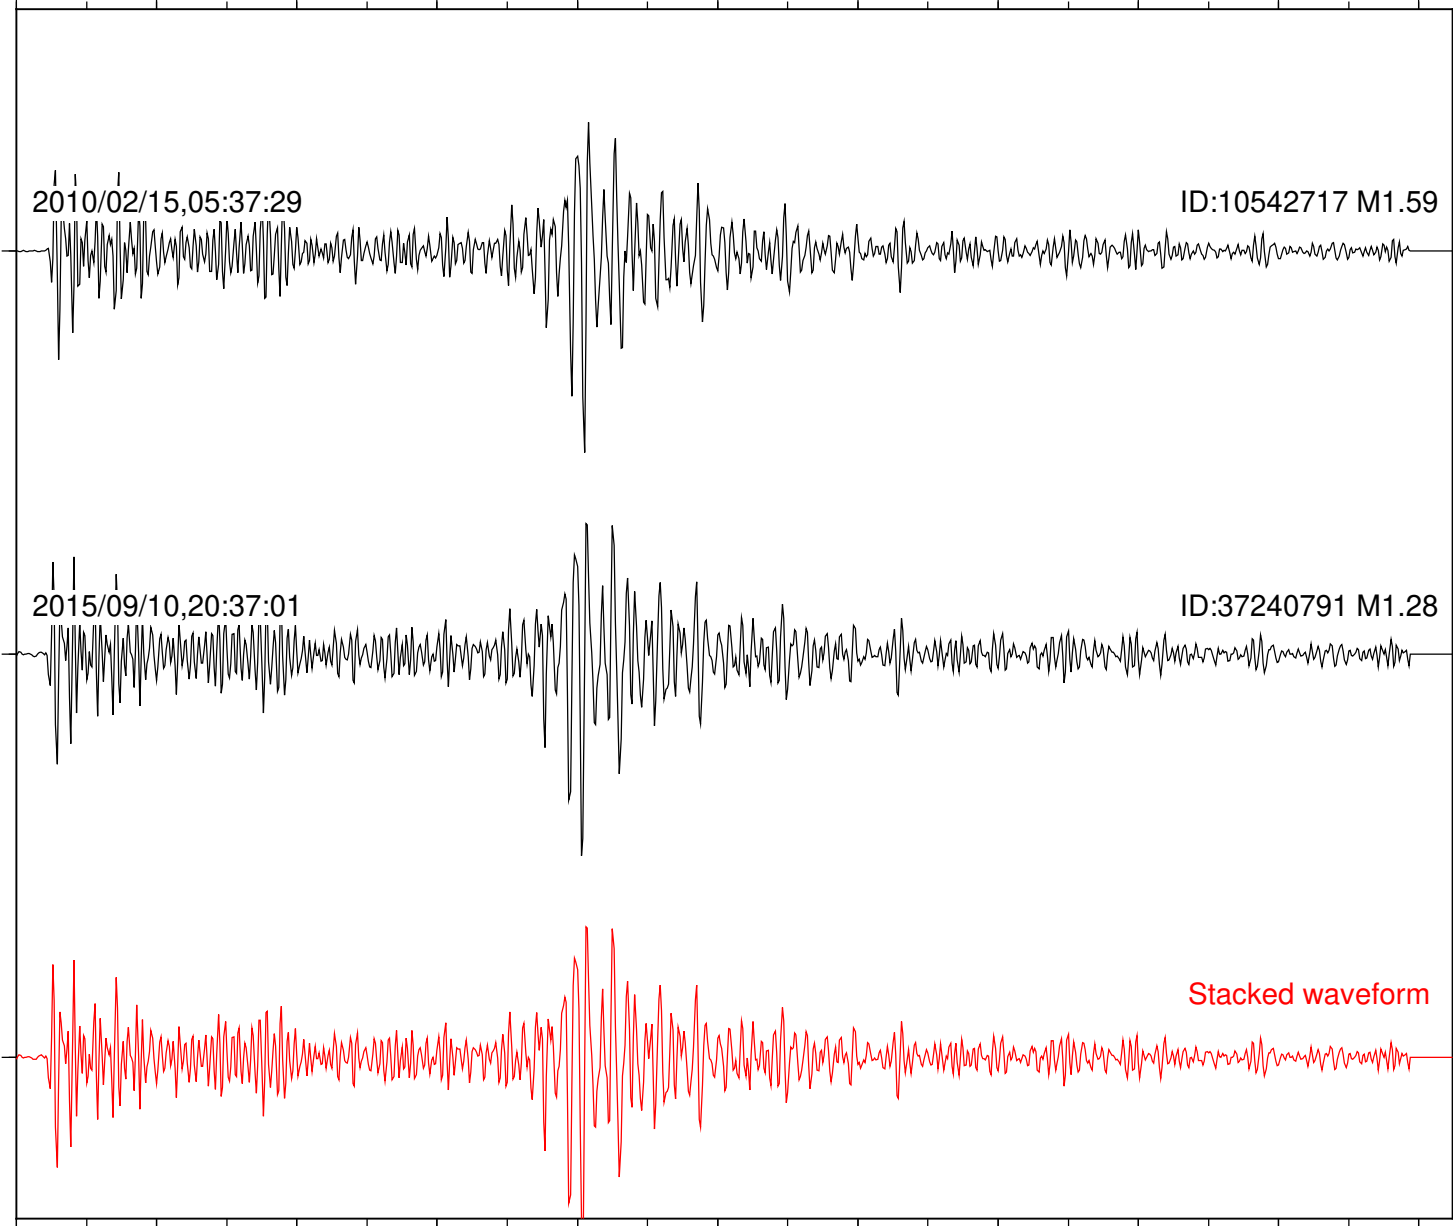

Station: B084 Com: EHZ

Focal depth: 16.87 km

Station: B086 Com: EHZ

Focal depth: 16.87 km

2010/02/15,05:37:29

ID:10542717 M1.59

2015/09/10,20:37:01

ID:37240791 M1.28

Stacked waveform

0 1 2 3 4 5 6 7 8 9 10
Elapsed time (s)

Station: B087 Com: EHZ

Focal depth: 16.87 km

2010/02/15,05:37:29

ID:10542717 M1.59

2015/09/10,20:37:01

ID:37240791 M1.28

Stacked waveform

Station: B088 Com: EHZ

Focal depth: 16.87 km

Station: B093 Com: EHZ

Focal depth: 16.87 km