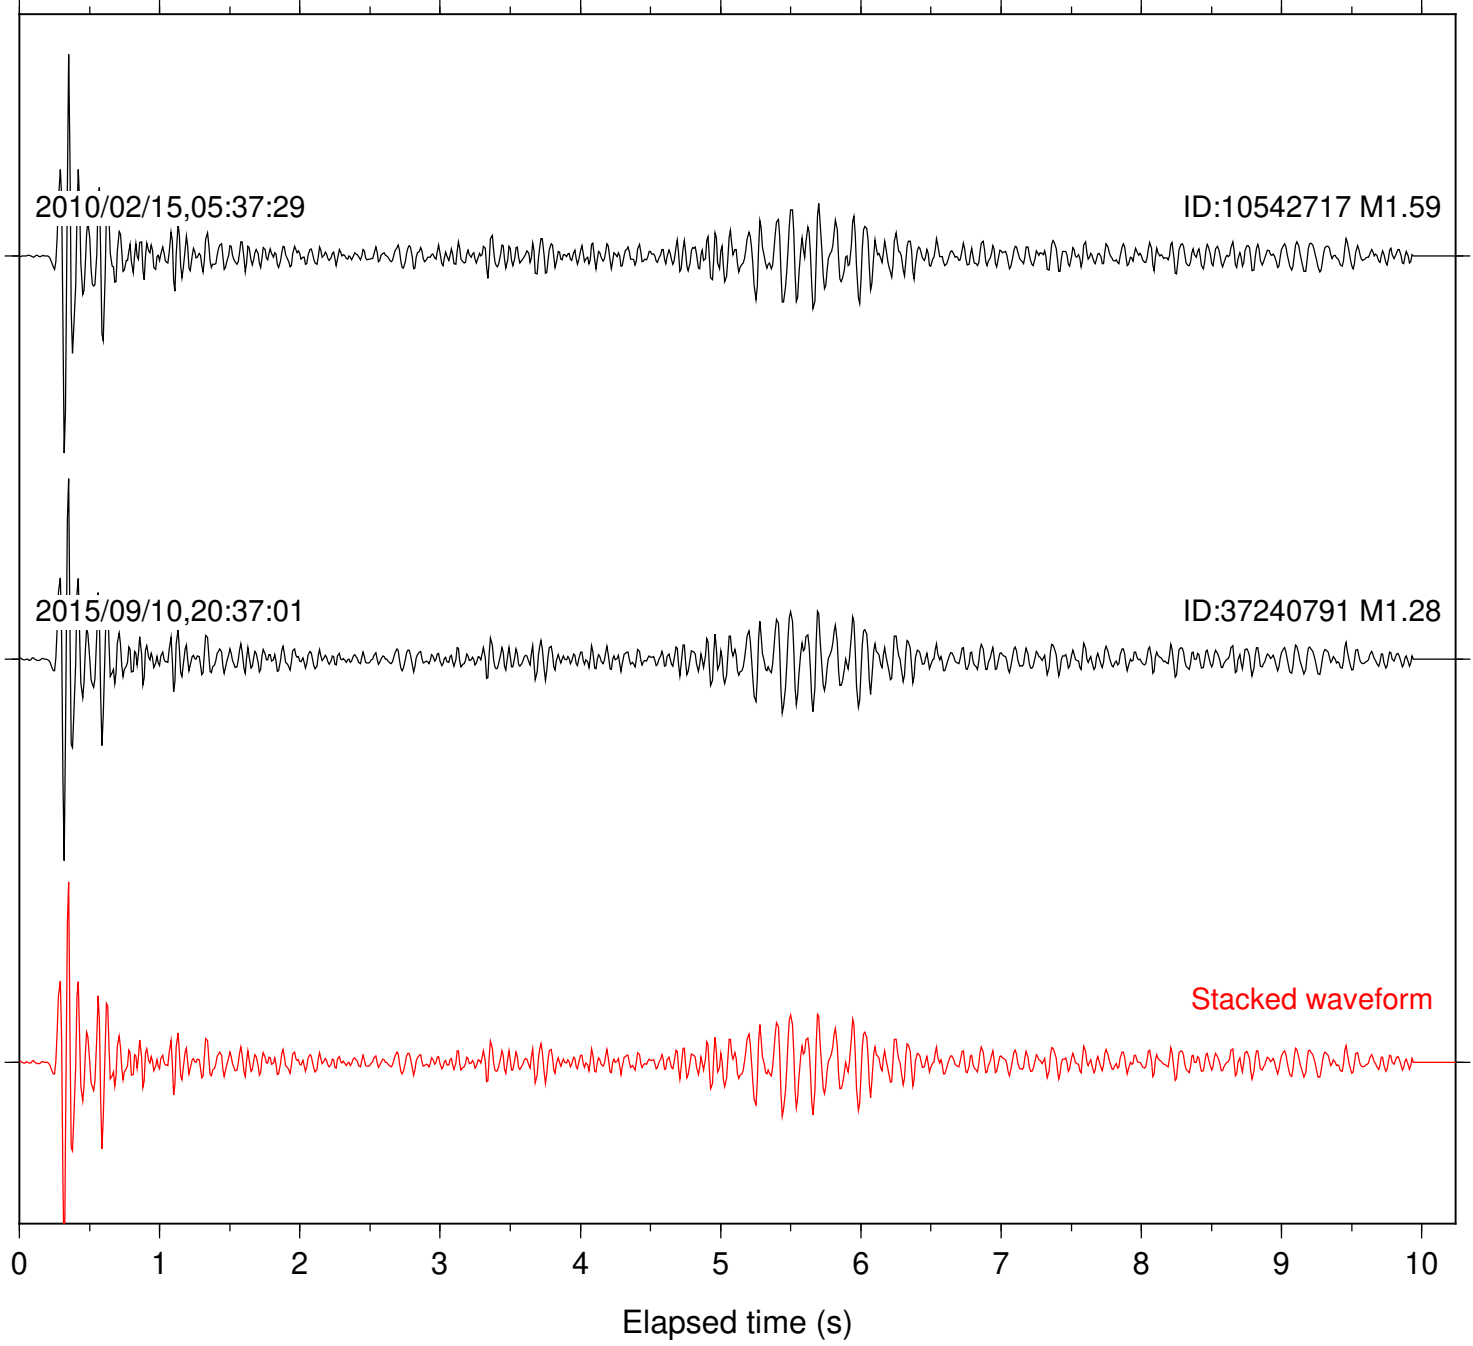

Station: B084 Com: EHZ

Focal depth: 16.87 km

Station: B086 Com: EHZ

Focal depth: 16.87 km

2010/02/15,05:37:29

ID:10542717 M1.59

2015/09/10,20:37:01

ID:37240791 M1.28

Stacked waveform

0 1 2 3 4 5 6 7 8 9 10
Elapsed time (s)

Station: B087 Com: EHZ

Focal depth: 16.87 km

2010/02/15,05:37:29

ID:10542717 M1.59

2015/09/10,20:37:01

ID:37240791 M1.28

Stacked waveform

Station: B088 Com: EHZ

Focal depth: 16.87 km

Station: B093 Com: EHZ

Focal depth: 16.87 km