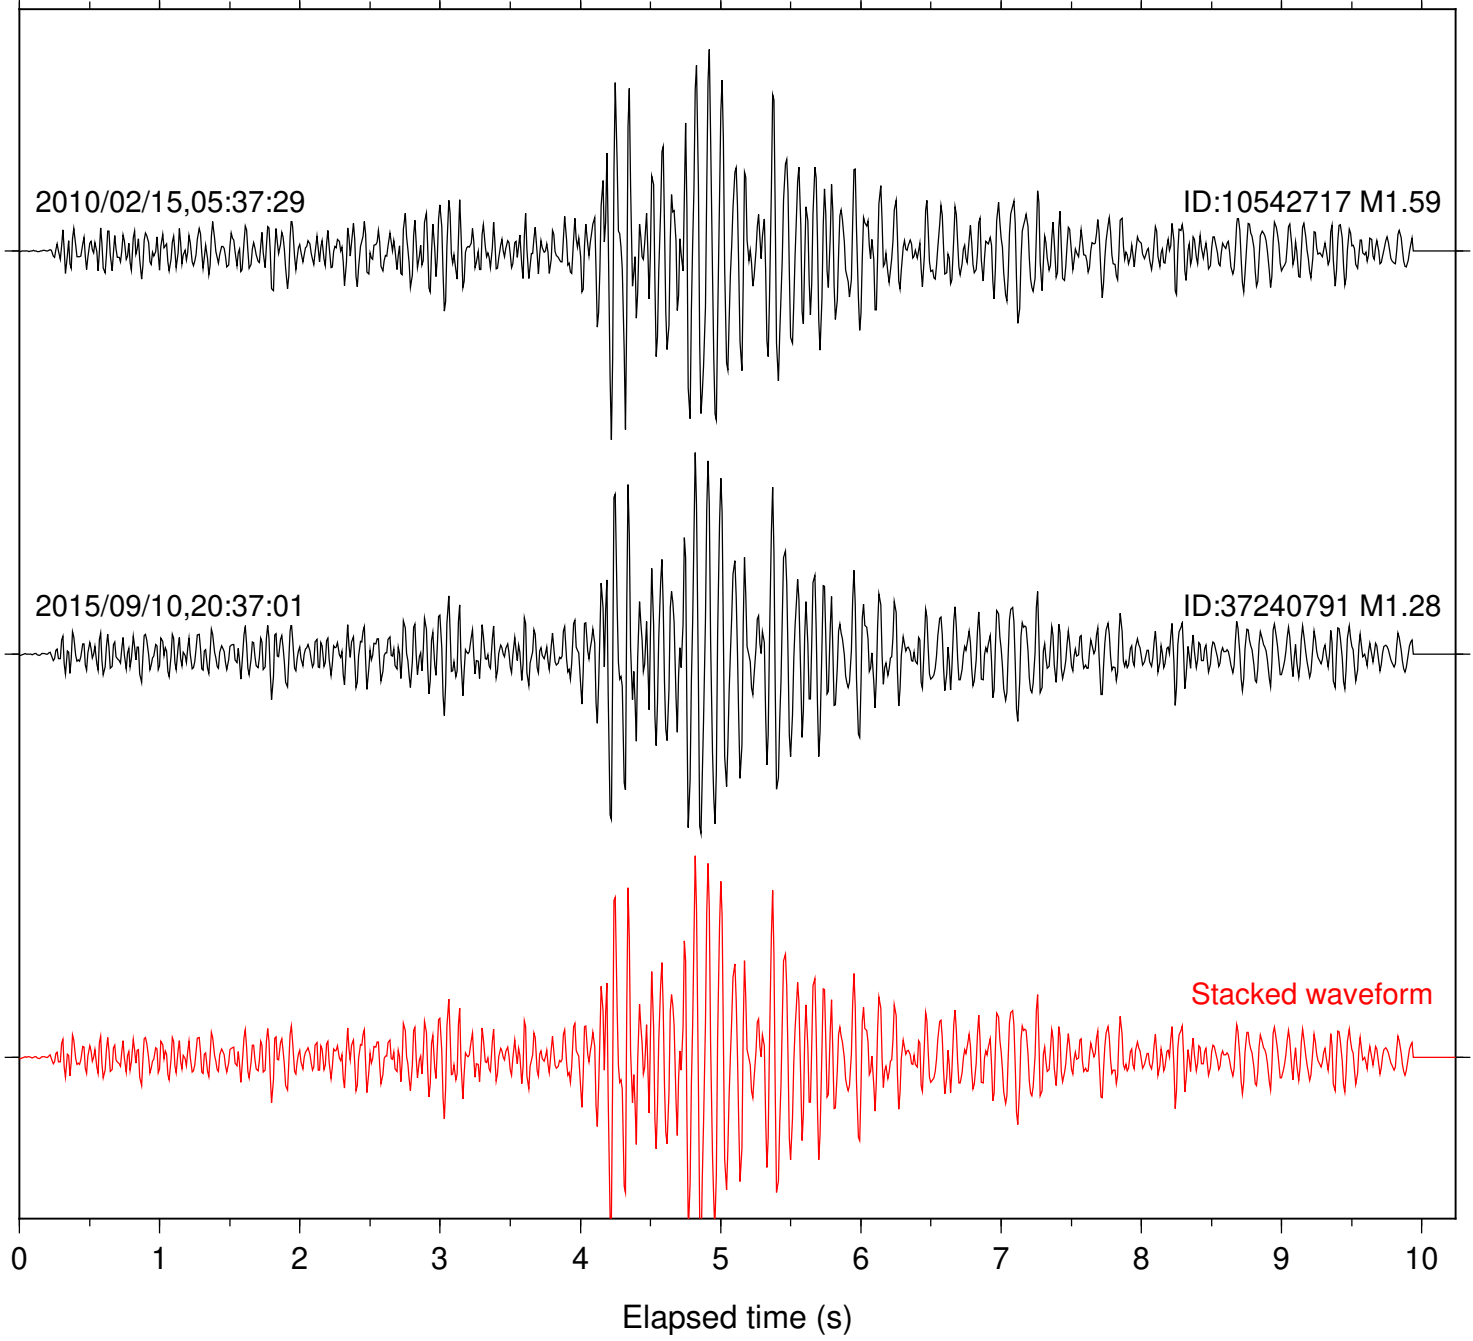

Station: B084 Com: EHZ

Focal depth: 16.87 km

Station: B086 Com: EHZ

Focal depth: 16.87 km

2010/02/15,05:37:29

ID:10542717 M1.59

2015/09/10,20:37:01

ID:37240791 M1.28

Stacked waveform

0 1 2 3 4 5 6 7 8 9 10
Elapsed time (s)

Station: B087 Com: EHZ

Focal depth: 16.87 km

2010/02/15,05:37:29

ID:10542717 M1.59

2015/09/10,20:37:01

ID:37240791 M1.28

Stacked waveform

Station: B088 Com: EHZ

Focal depth: 16.87 km

Station: B093 Com: EHZ

Focal depth: 16.87 km