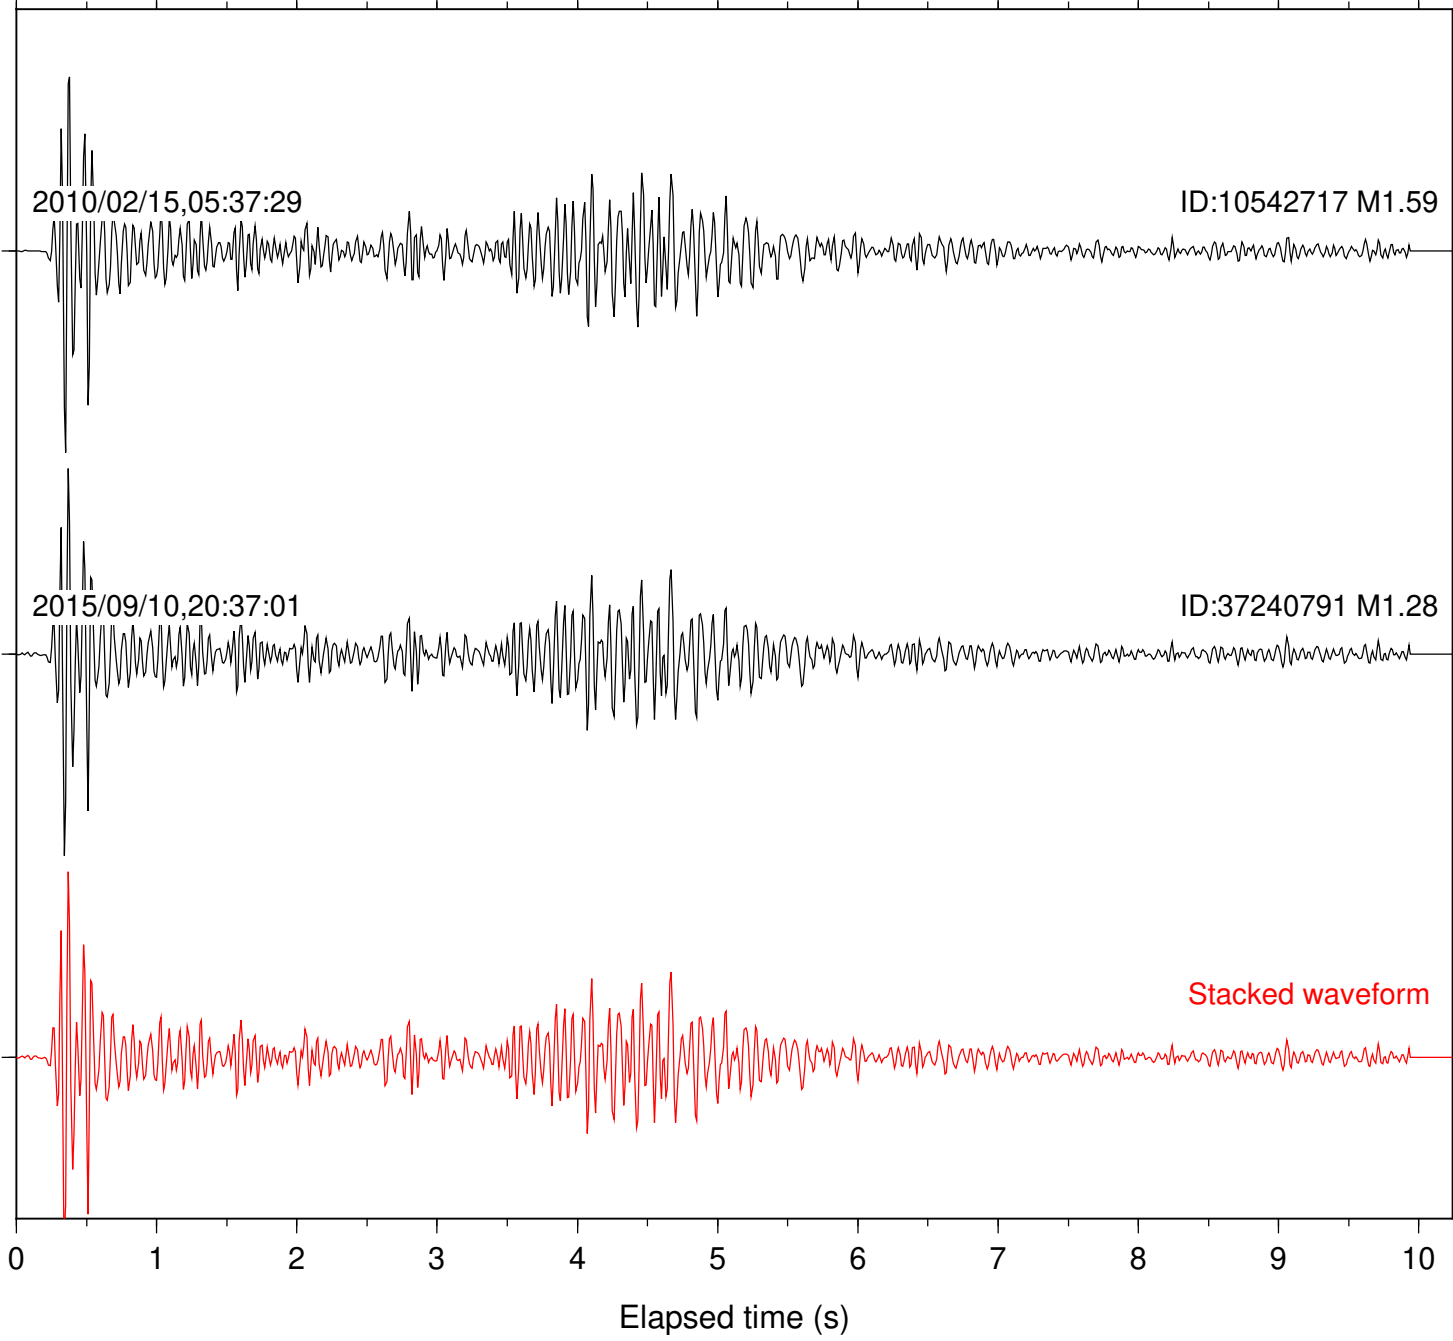

Station: B084 Com: EHZ

Focal depth: 16.87 km

Station: B086 Com: EHZ

Focal depth: 16.87 km

2010/02/15,05:37:29

ID:10542717 M1.59

2015/09/10,20:37:01

ID:37240791 M1.28

Stacked waveform

0 1 2 3 4 5 6 7 8 9 10
Elapsed time (s)

Station: B087 Com: EHZ

Focal depth: 16.87 km

2010/02/15,05:37:29

ID:10542717 M1.59

2015/09/10,20:37:01

ID:37240791 M1.28

Stacked waveform

Station: B088 Com: EHZ

Focal depth: 16.87 km

Station: B093 Com: EHZ

Focal depth: 16.87 km