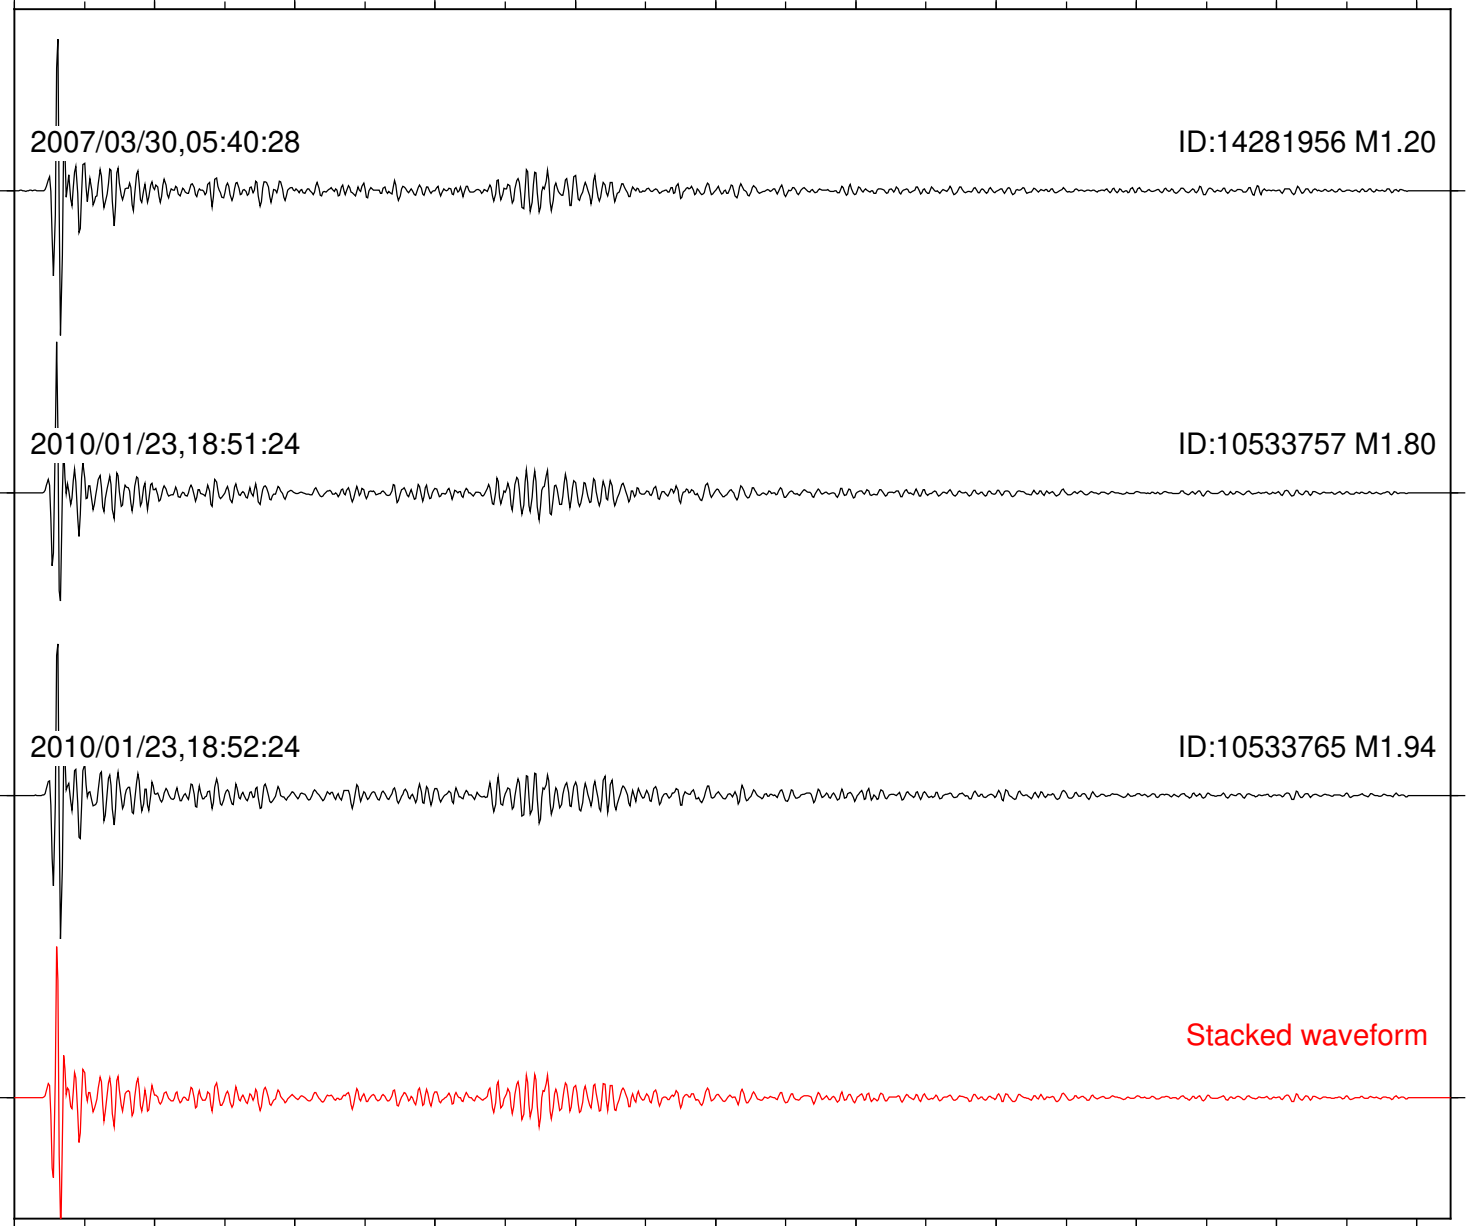

Station: B087 Com: EHZ

Focal depth: 14.53 km

2007/03/30,05:40:28

ID:14281956 M1.20

2010/01/23,18:51:24

ID:10533757 M1.80

2010/01/23,18:52:24

ID:10533765 M1.94

Stacked waveform

0 1 2 3 4 5 6 7 8 9 10
Elapsed time (s)

Station: BZN Com: HHZ

Focal depth: 14.53 km

2010/01/23,18:51:24

ID:10533757 M1.80

2010/01/23,18:52:24

ID:10533765 M1.94

Stacked waveform

Station: DNR Com: HHZ

Focal depth: 14.53 km

2010/01/23,18:51:24

ID:10533757 M1.80

2010/01/23,18:52:24

ID:10533765 M1.94

Stacked waveform

0 1 2 3 4 5 6 7 8 9 10
Elapsed time (s)

Station: FRD Com: HHZ

Focal depth: 14.53 km

2007/03/30,05:40:28

ID:14281956 M1.20

2010/01/23,18:51:24

ID:10533757 M1.80

2010/01/23,18:52:24