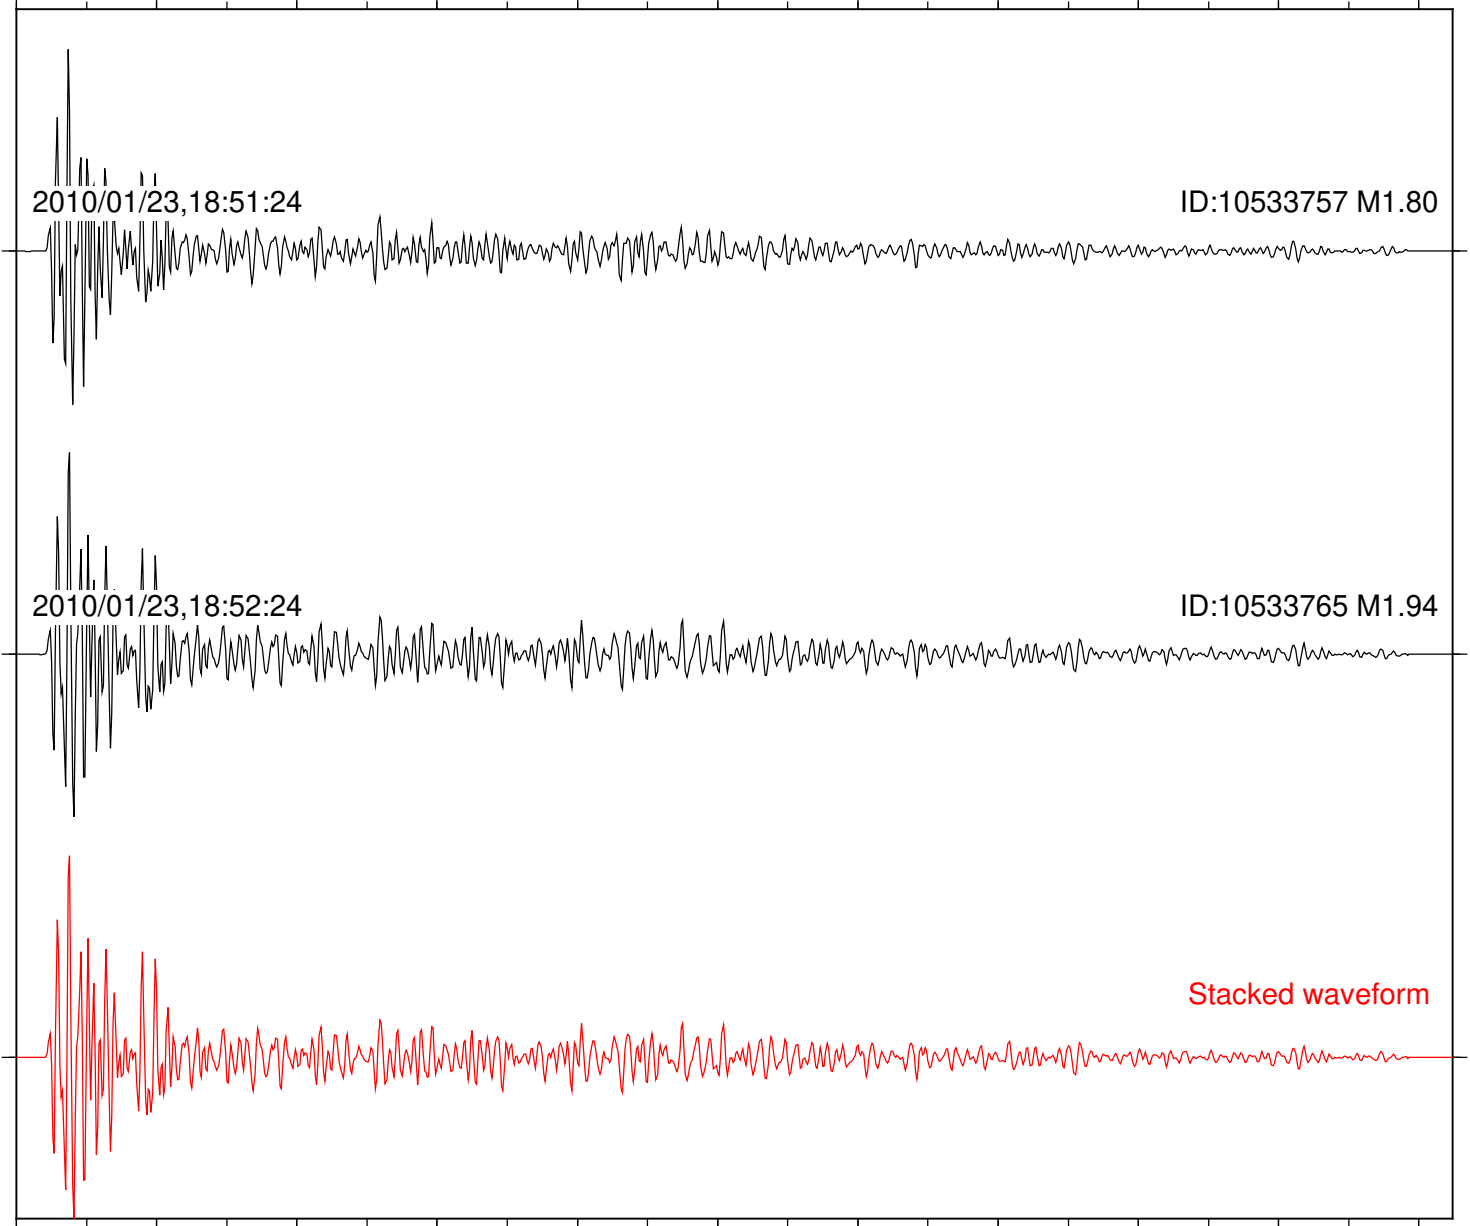

Station: B087 Com: EHZ

Focal depth: 14.53 km

2007/03/30,05:40:28

ID:14281956 M1.20

2010/01/23,18:51:24

ID:10533757 M1.80

2010/01/23,18:52:24

ID:10533765 M1.94

Stacked waveform

Station: DNR Com: HHZ

Focal depth: 14.53 km

2010/01/23,18:51:24

ID:10533757 M1.80

2010/01/23,18:52:24

ID:10533765 M1.94

Stacked waveform

0 1 2 3 4 5 6 7 8 9 10
Elapsed time (s)

Station: FRD Com: HHZ

Focal depth: 14.53 km

2007/03/30,05:40:28

ID:14281956 M1.20

2010/01/23,18:51:24

ID:10533757 M1.80

2010/01/23,18:52:24

ID:10533765 M1.94

Stacked waveform

0 1 2 3 4 5 6 7 8 9 10
Elapsed time (s)

Station: PMD Com: HHZ

Focal depth: 14.53 km

Station: WMC Com: HHZ

Focal depth: 14.53 km