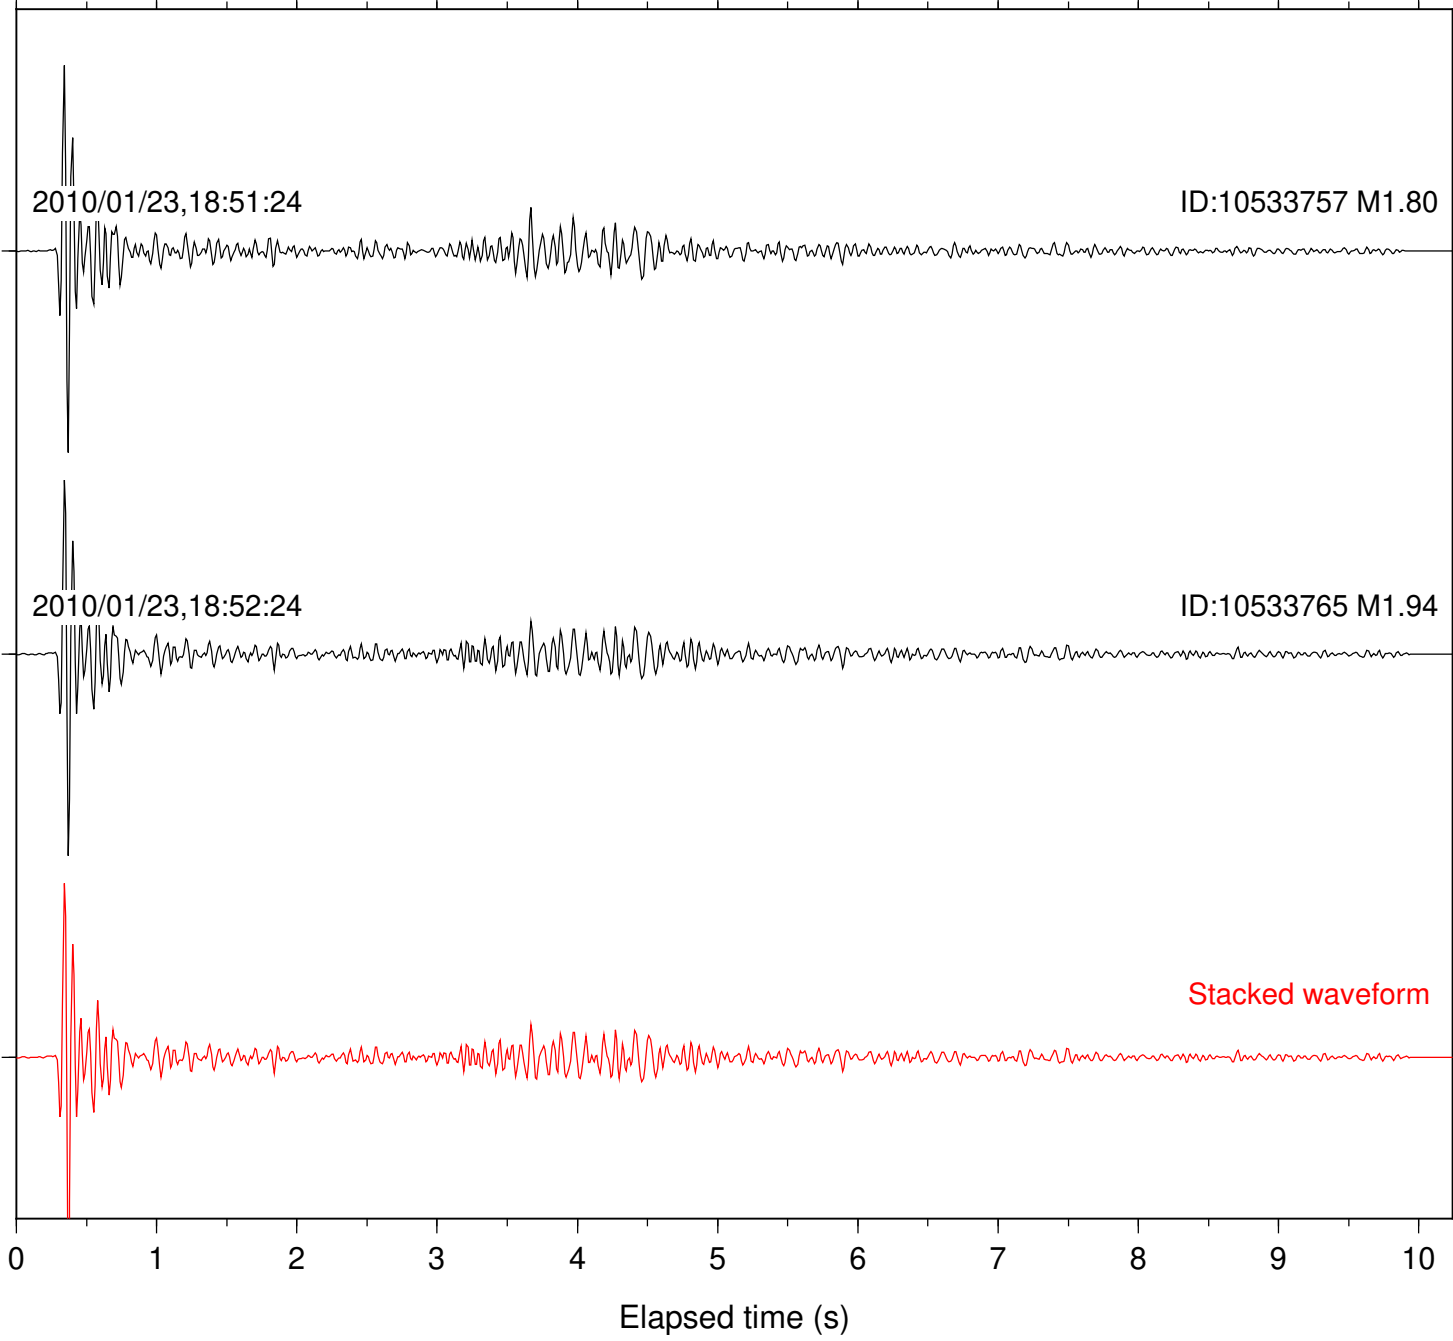

Station: B087 Com: EHZ

Focal depth: 14.53 km

2007/03/30,05:40:28

ID:14281956 M1.20

2010/01/23,18:51:24

ID:10533757 M1.80

2010/01/23,18:52:24

ID:10533765 M1.94

Stacked waveform

0 1 2 3 4 5 6 7 8 9 10
Elapsed time (s)

Station: BZN Com: HHZ

Focal depth: 14.53 km

2010/01/23,18:51:24

ID:10533757 M1.80

2010/01/23,18:52:24

ID:10533765 M1.94

Stacked waveform

Station: DNR Com: HHZ

Focal depth: 14.53 km

2010/01/23,18:51:24

ID:10533757 M1.80

2010/01/23,18:52:24

ID:10533765 M1.94

Stacked waveform

0 1 2 3 4 5 6 7 8 9 10
Elapsed time (s)

Station: FRD Com: HHZ

Focal depth: 14.53 km

2007/03/30,05:40:28

ID:14281956 M1.20

2010/01/23,18:51:24

ID:10533757 M1.80

2010/01/23,18:52:24