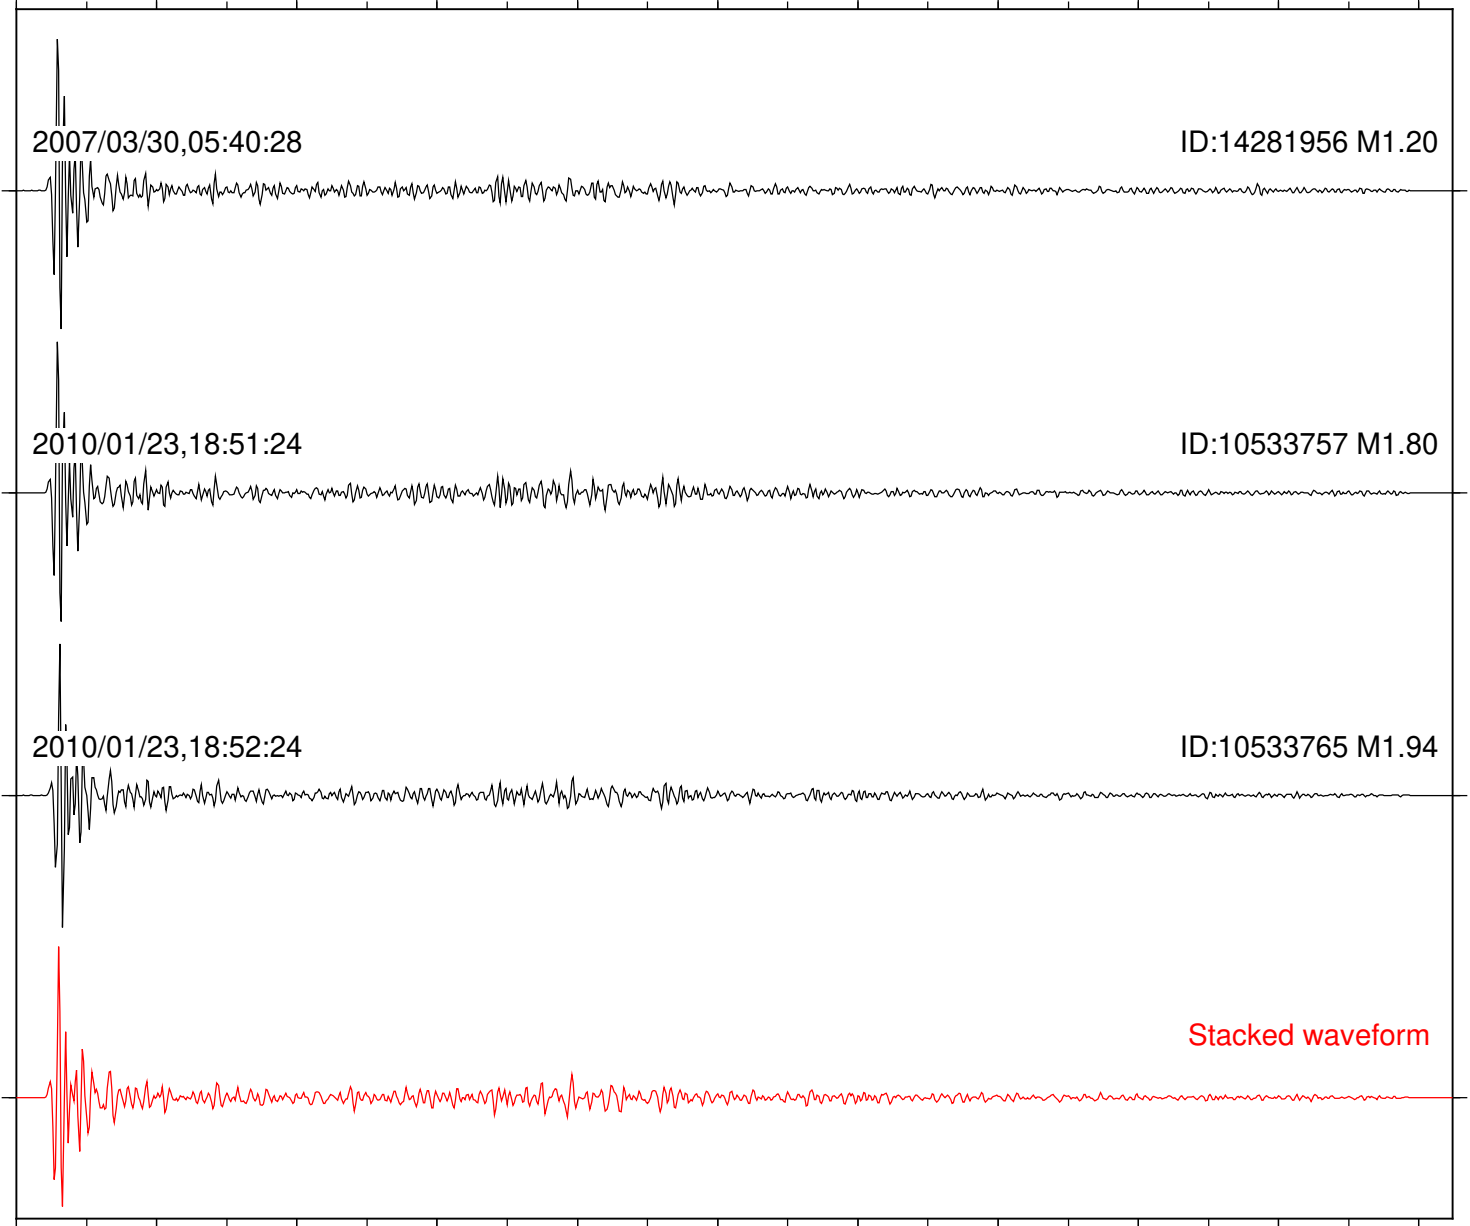

Station: B087 Com: EHZ

Focal depth: 14.53 km

2007/03/30,05:40:28

ID:14281956 M1.20

2010/01/23,18:51:24

ID:10533757 M1.80

2010/01/23,18:52:24

ID:10533765 M1.94

Stacked waveform

Station: DNR Com: HHZ

Focal depth: 14.53 km

2010/01/23,18:51:24

ID:10533757 M1.80

2010/01/23,18:52:24

ID:10533765 M1.94

Stacked waveform

0 1 2 3 4 5 6 7 8 9 10
Elapsed time (s)

Station: FRD Com: HHZ

Focal depth: 14.53 km

2007/03/30,05:40:28

ID:14281956 M1.20

2010/01/23,18:51:24

ID:10533757 M1.80

2010/01/23,18:52:24

ID:10533765 M1.94

Stacked waveform

0 1 2 3 4 5 6 7 8 9 10
Elapsed time (s)

Station: PMD Com: HHZ

Focal depth: 14.53 km

Station: WMC Com: HHZ

Focal depth: 14.53 km