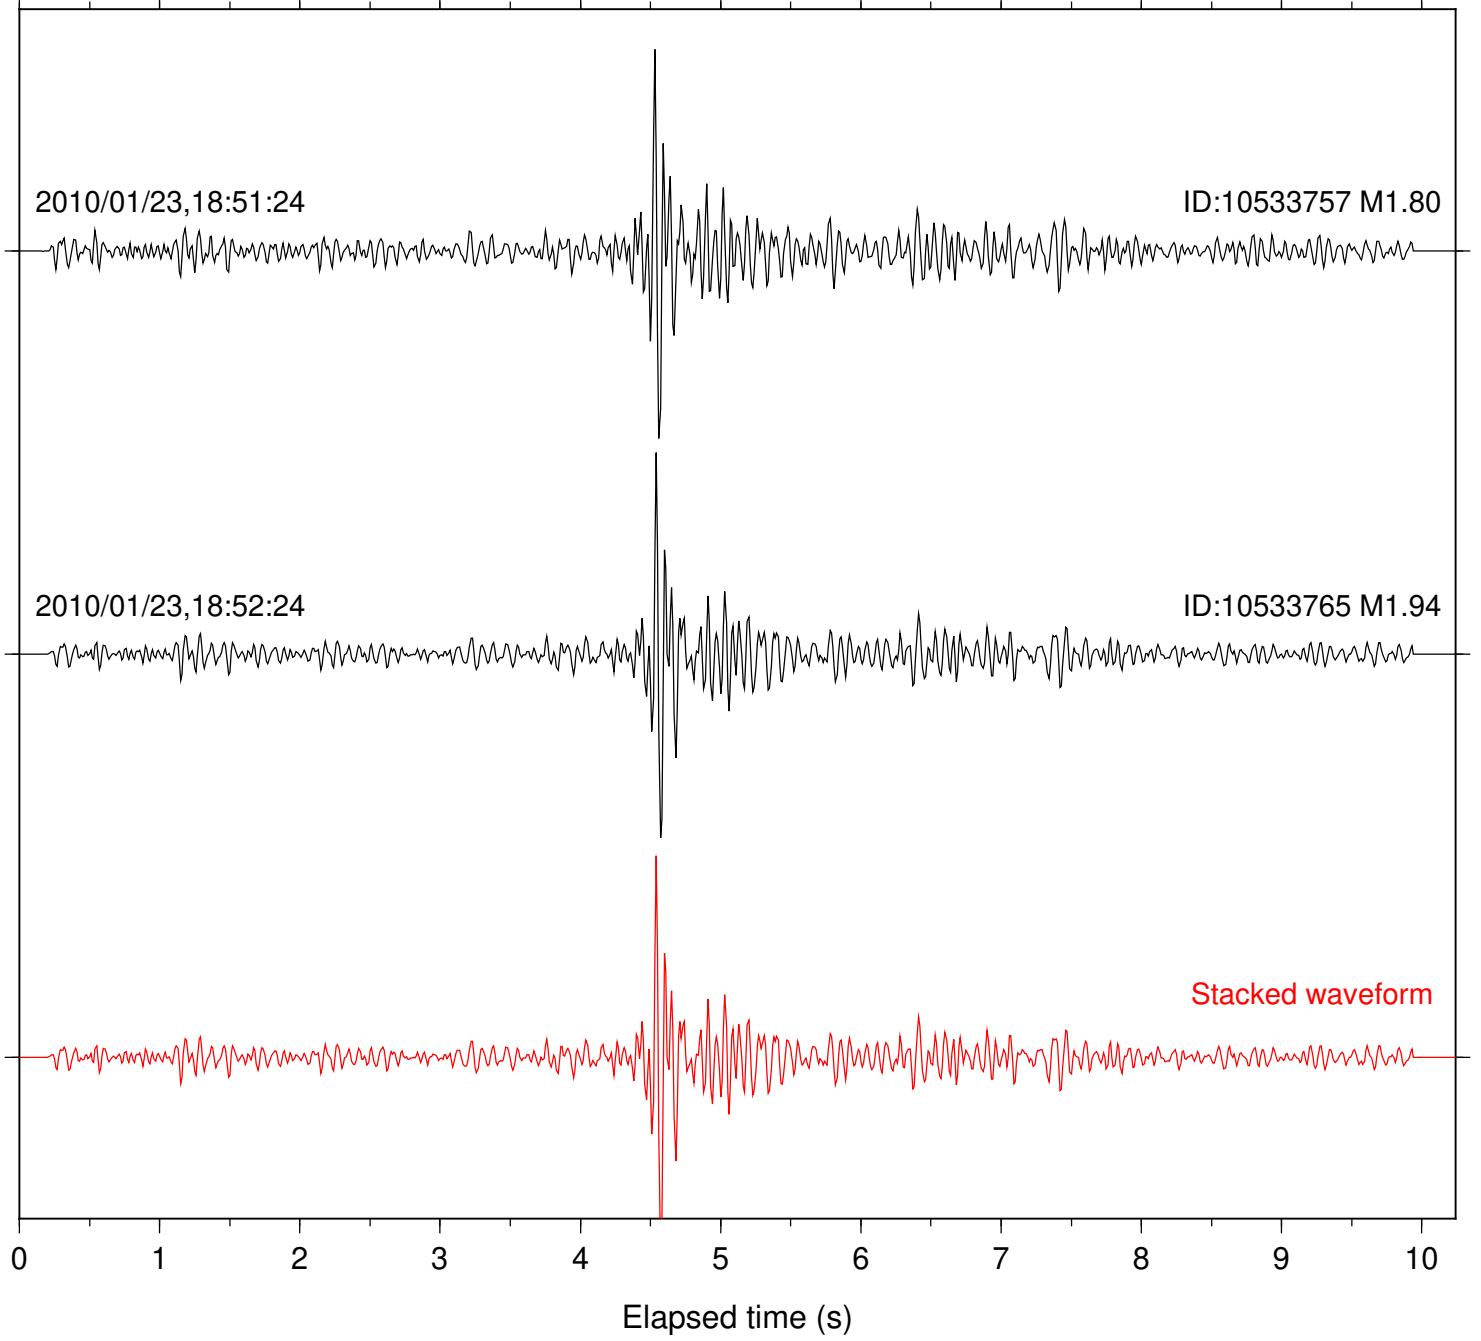

Station: B087 Com: EHZ

Focal depth: 14.53 km

2007/03/30,05:40:28

ID:14281956 M1.20

2010/01/23,18:51:24

ID:10533757 M1.80

2010/01/23,18:52:24

ID:10533765 M1.94

Stacked waveform

Station: DNR Com: HHZ

Focal depth: 14.53 km

2010/01/23,18:51:24

ID:10533757 M1.80

2010/01/23,18:52:24

ID:10533765 M1.94

Stacked waveform

0 1 2 3 4 5 6 7 8 9 10
Elapsed time (s)

Station: FRD Com: HHZ

Focal depth: 14.53 km

2007/03/30,05:40:28

ID:14281956 M1.20

2010/01/23,18:51:24

ID:10533757 M1.80

2010/01/23,18:52:24

ID:10533765 M1.94

Stacked waveform

0 1 2 3 4 5 6 7 8 9 10
Elapsed time (s)

Station: PMD Com: HHZ

Focal depth: 14.53 km

Station: WMC Com: HHZ

Focal depth: 14.53 km