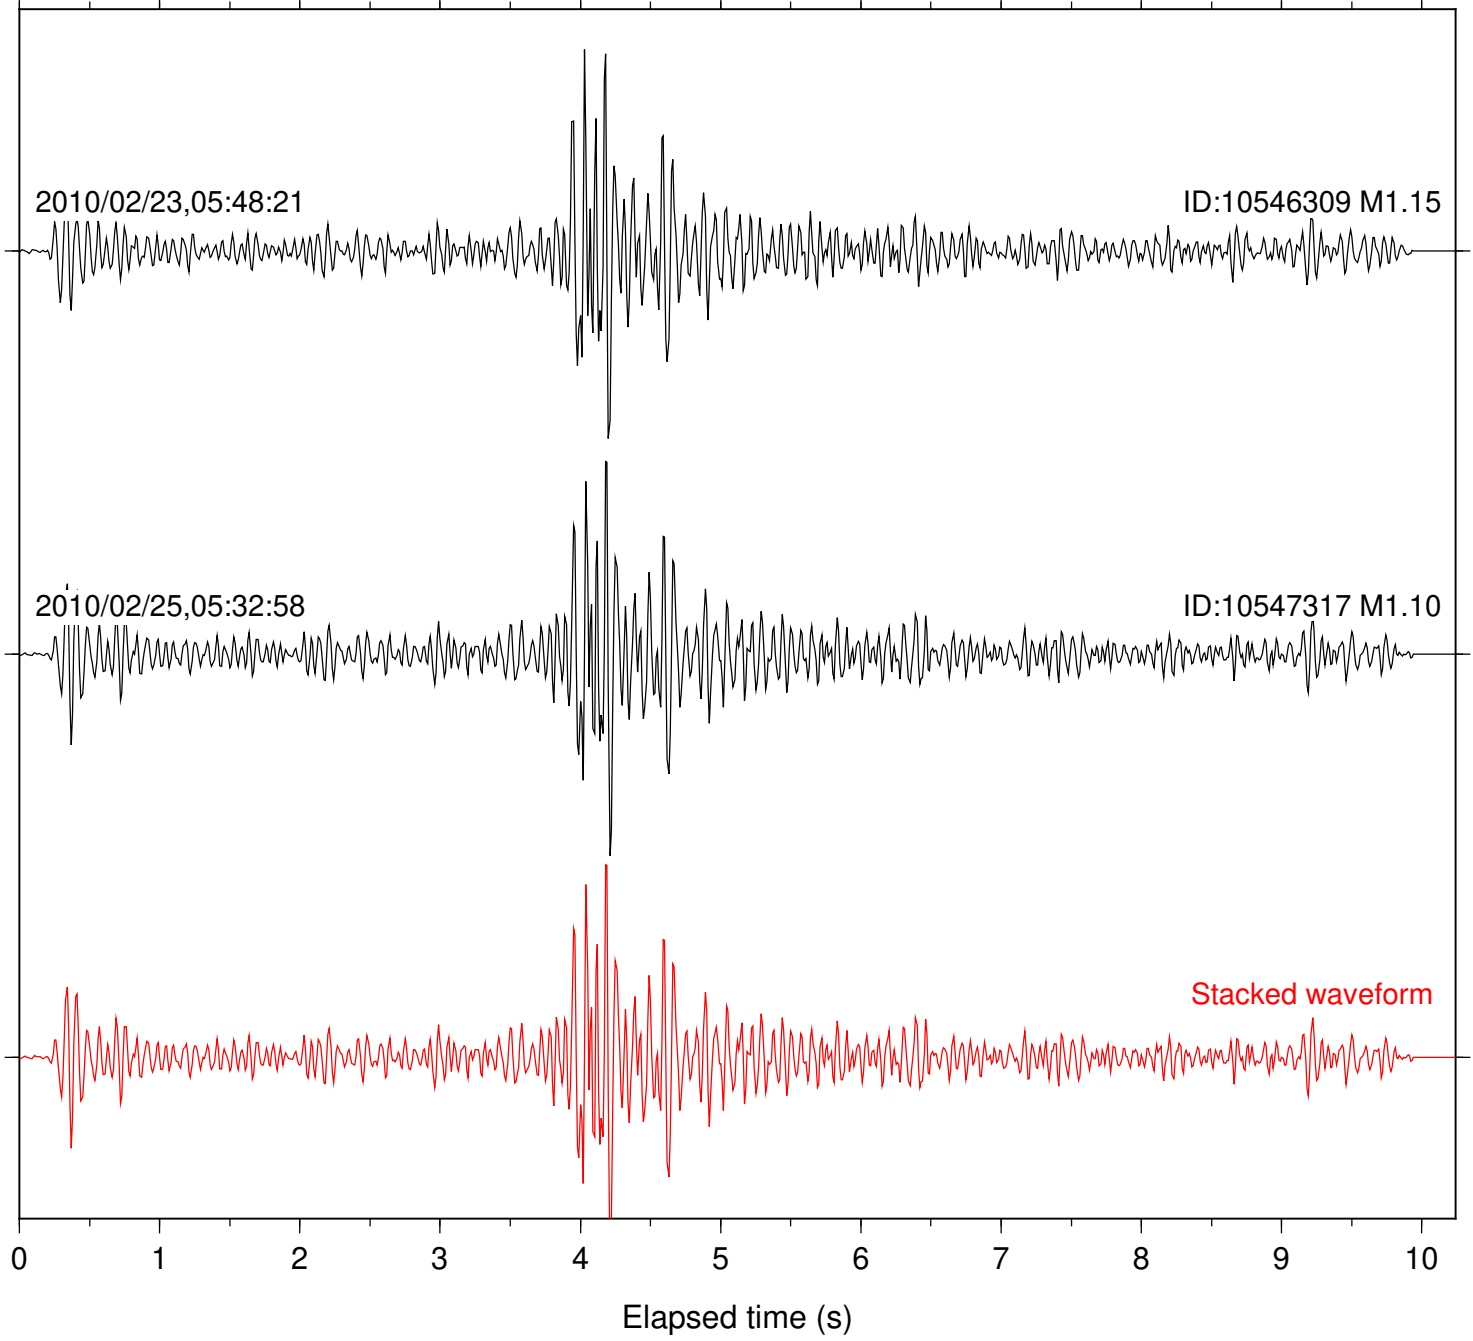

Station: B081 Com: EHZ

Focal depth: 8.98 km

Station: B082 Com: EHZ

Focal depth: 8.98 km

Station: B084 Com: EHZ

Focal depth: 8.98 km

Station: B086 Com: EHZ

Focal depth: 8.98 km

Station: B087 Com: EHZ

Focal depth: 8.98 km

2010/01/19,09:58:32

ID:10532069 M1.23

2011/06/14,08:20:55

ID:15001492 M1.05

Stacked waveform

0 1 2 3 4 5 6 7 8 9 10
Elapsed time (s)

Station: B088 Com: EHZ

Focal depth: 8.98 km

Station: B093 Com: EHZ

Focal depth: 8.98 km

Station: CRY Com: HHZ

Focal depth: 8.98 km

Station: KNW Com: HHZ

Focal depth: 8.92 km

Station: PLM Com: HHZ

Focal depth: 8.98 km

Station: TOR Com: HHZ

Focal depth: 8.92 km