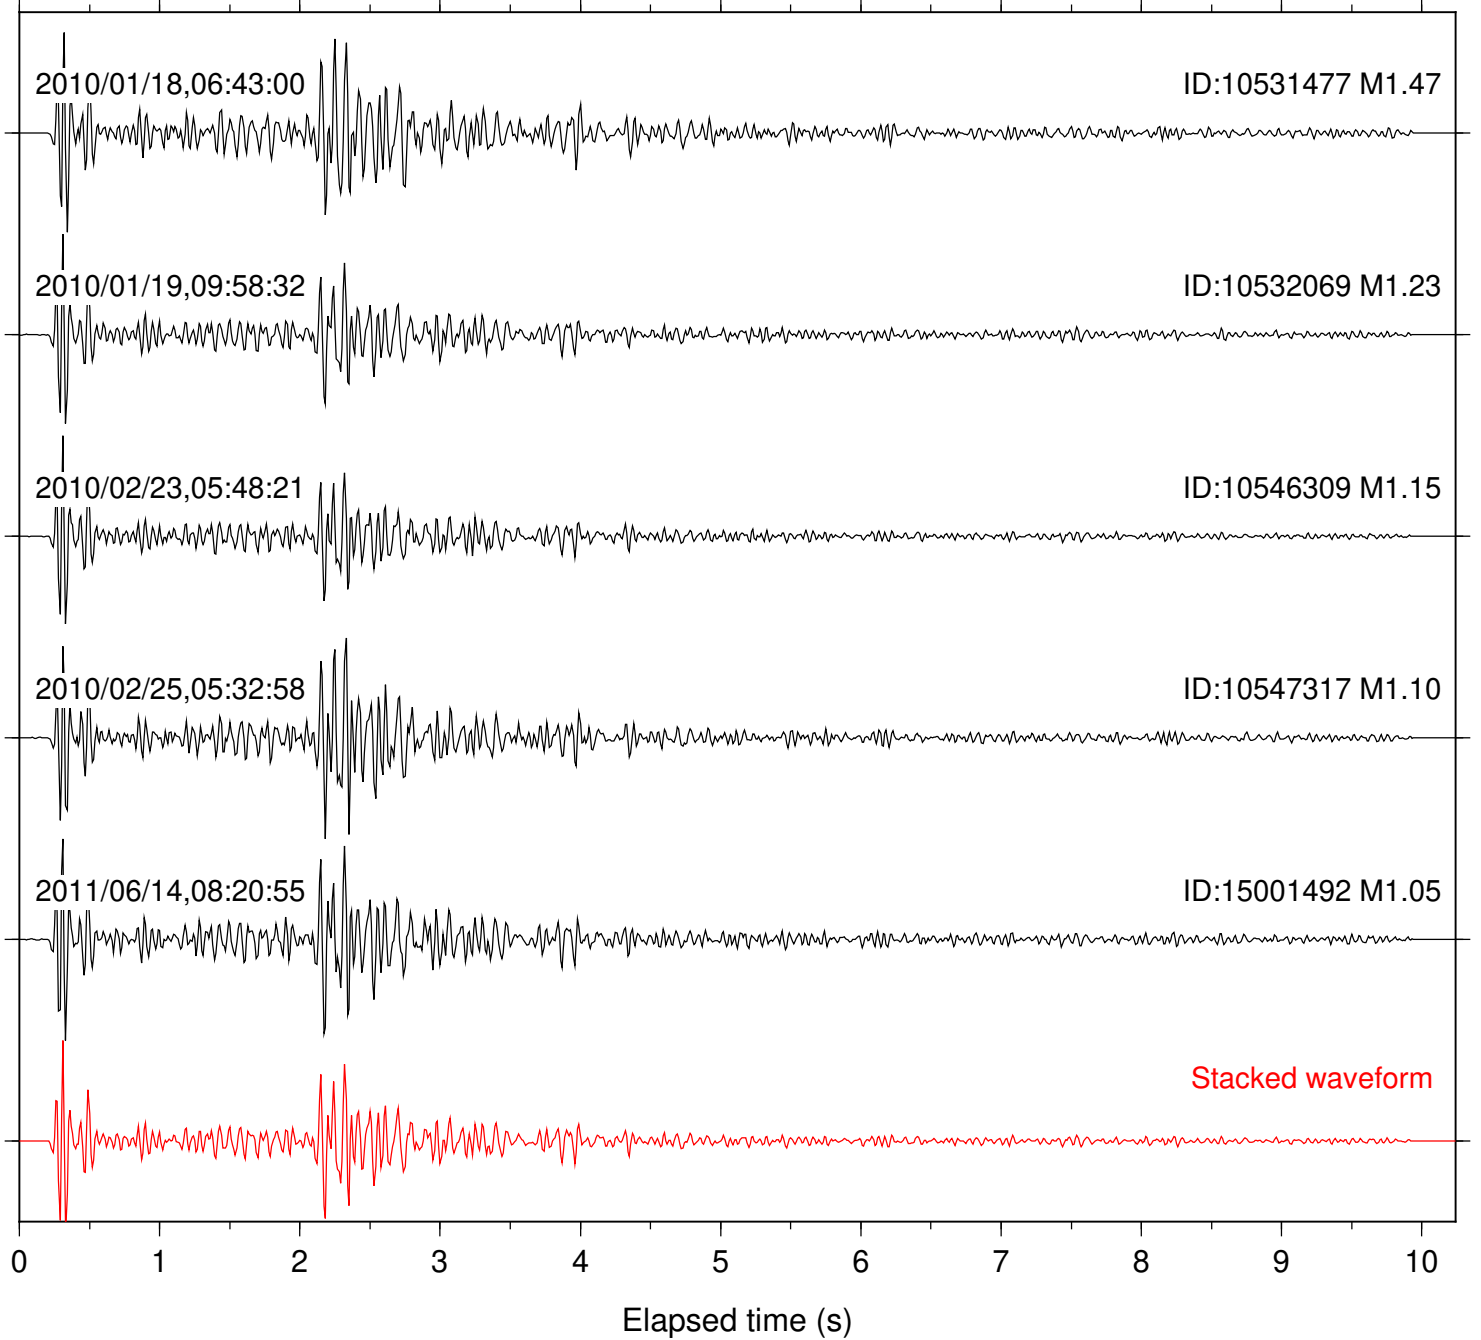

Station: B081 Com: EHZ

Focal depth: 8.98 km

Station: B082 Com: EHZ

Focal depth: 8.98 km

Station: B084 Com: EHZ

Focal depth: 8.98 km

Station: B086 Com: EHZ

Focal depth: 8.98 km

Station: B087 Com: EHZ

Focal depth: 8.98 km

2010/01/19,09:58:32

ID:10532069 M1.23

2011/06/14,08:20:55

ID:15001492 M1.05

Stacked waveform

0 1 2 3 4 5 6 7 8 9 10
Elapsed time (s)

Station: B088 Com: EHZ

Focal depth: 8.98 km

Station: B093 Com: EHZ

Focal depth: 8.98 km

Station: CRY Com: HHZ

Focal depth: 8.98 km

Station: KNW Com: HHZ

Focal depth: 8.92 km

Station: PLM Com: HHZ

Focal depth: 8.98 km

Station: TOR Com: HHZ

Focal depth: 8.92 km