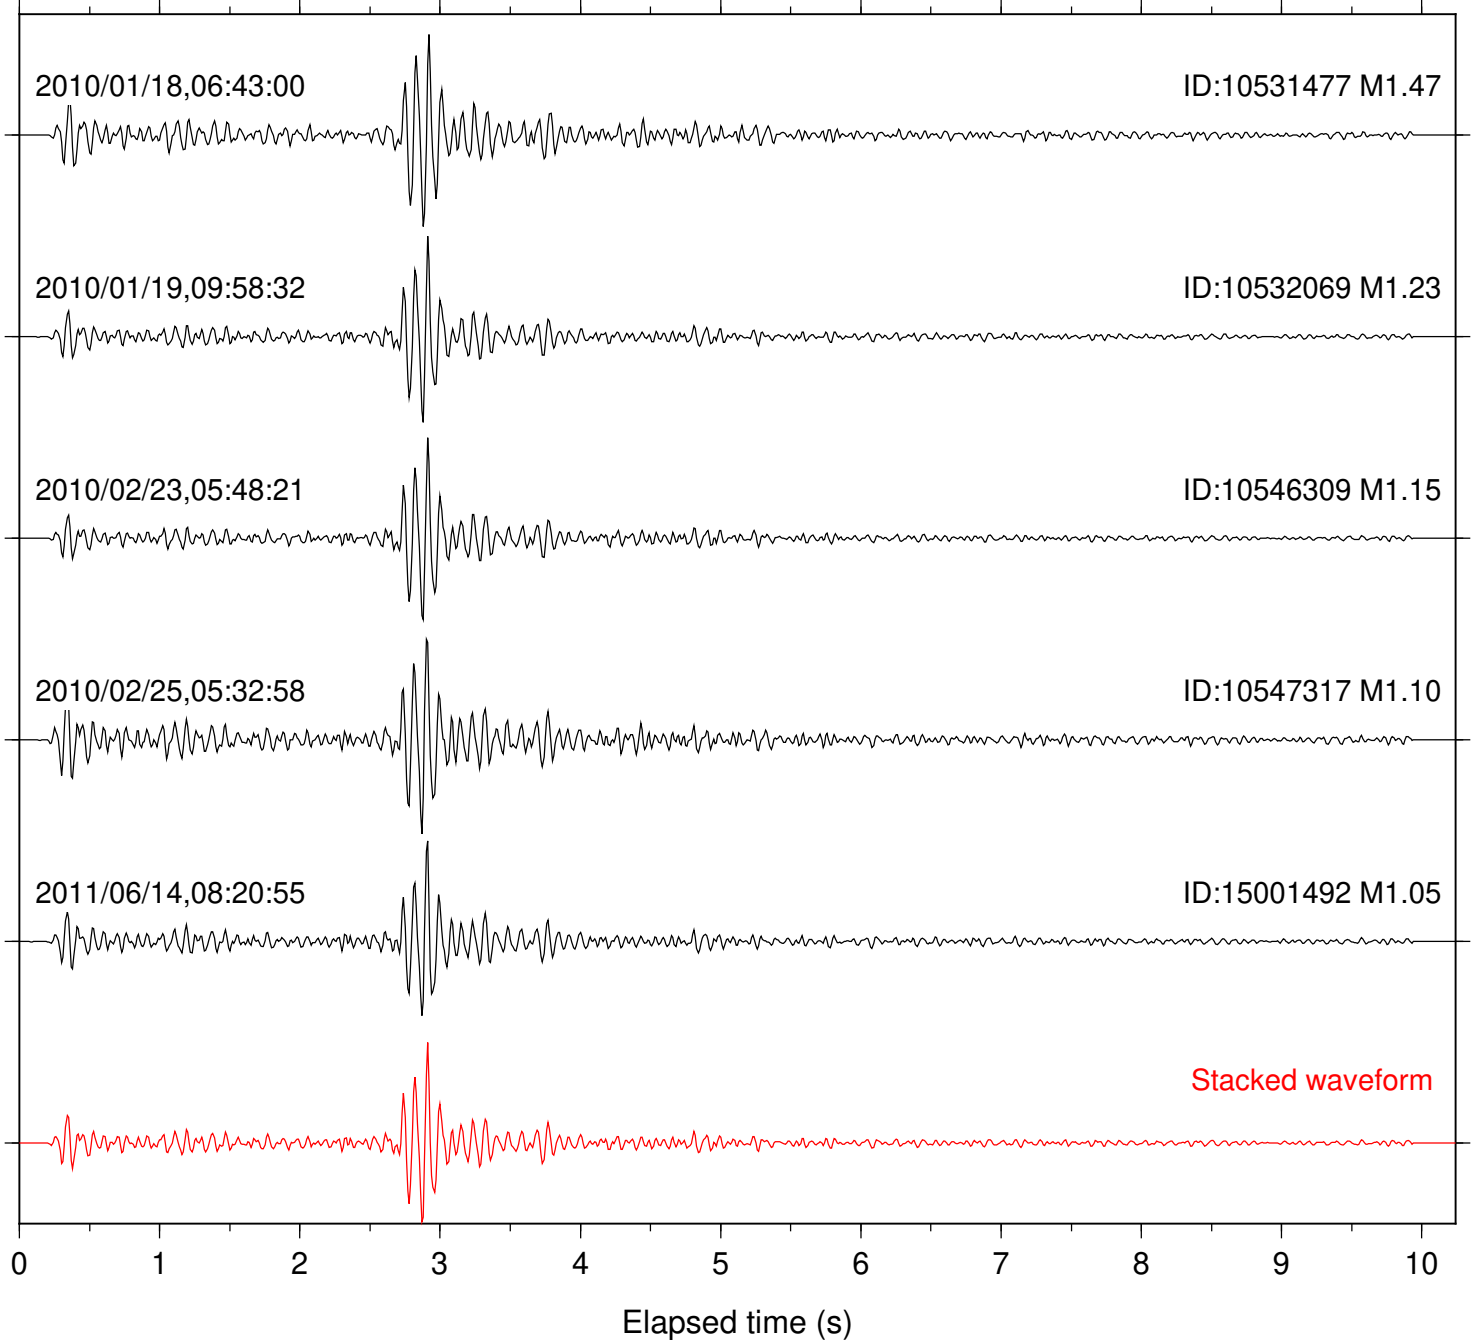

Station: B081 Com: EHZ

Focal depth: 8.98 km

Station: B082 Com: EHZ

Focal depth: 8.98 km

Station: B084 Com: EHZ

Focal depth: 8.98 km

Station: B086 Com: EHZ

Focal depth: 8.98 km

Station: B087 Com: EHZ

Focal depth: 8.98 km

2010/01/19,09:58:32

ID:10532069 M1.23

2011/06/14,08:20:55

ID:15001492 M1.05

Stacked waveform

0 1 2 3 4 5 6 7 8 9 10
Elapsed time (s)

Station: B088 Com: EHZ

Focal depth: 8.98 km

Station: B093 Com: EHZ

Focal depth: 8.98 km

Station: CRY Com: HHZ

Focal depth: 8.98 km

Station: KNW Com: HHZ

Focal depth: 8.92 km

Station: PLM Com: HHZ

Focal depth: 8.98 km

Station: TOR Com: HHZ

Focal depth: 8.92 km