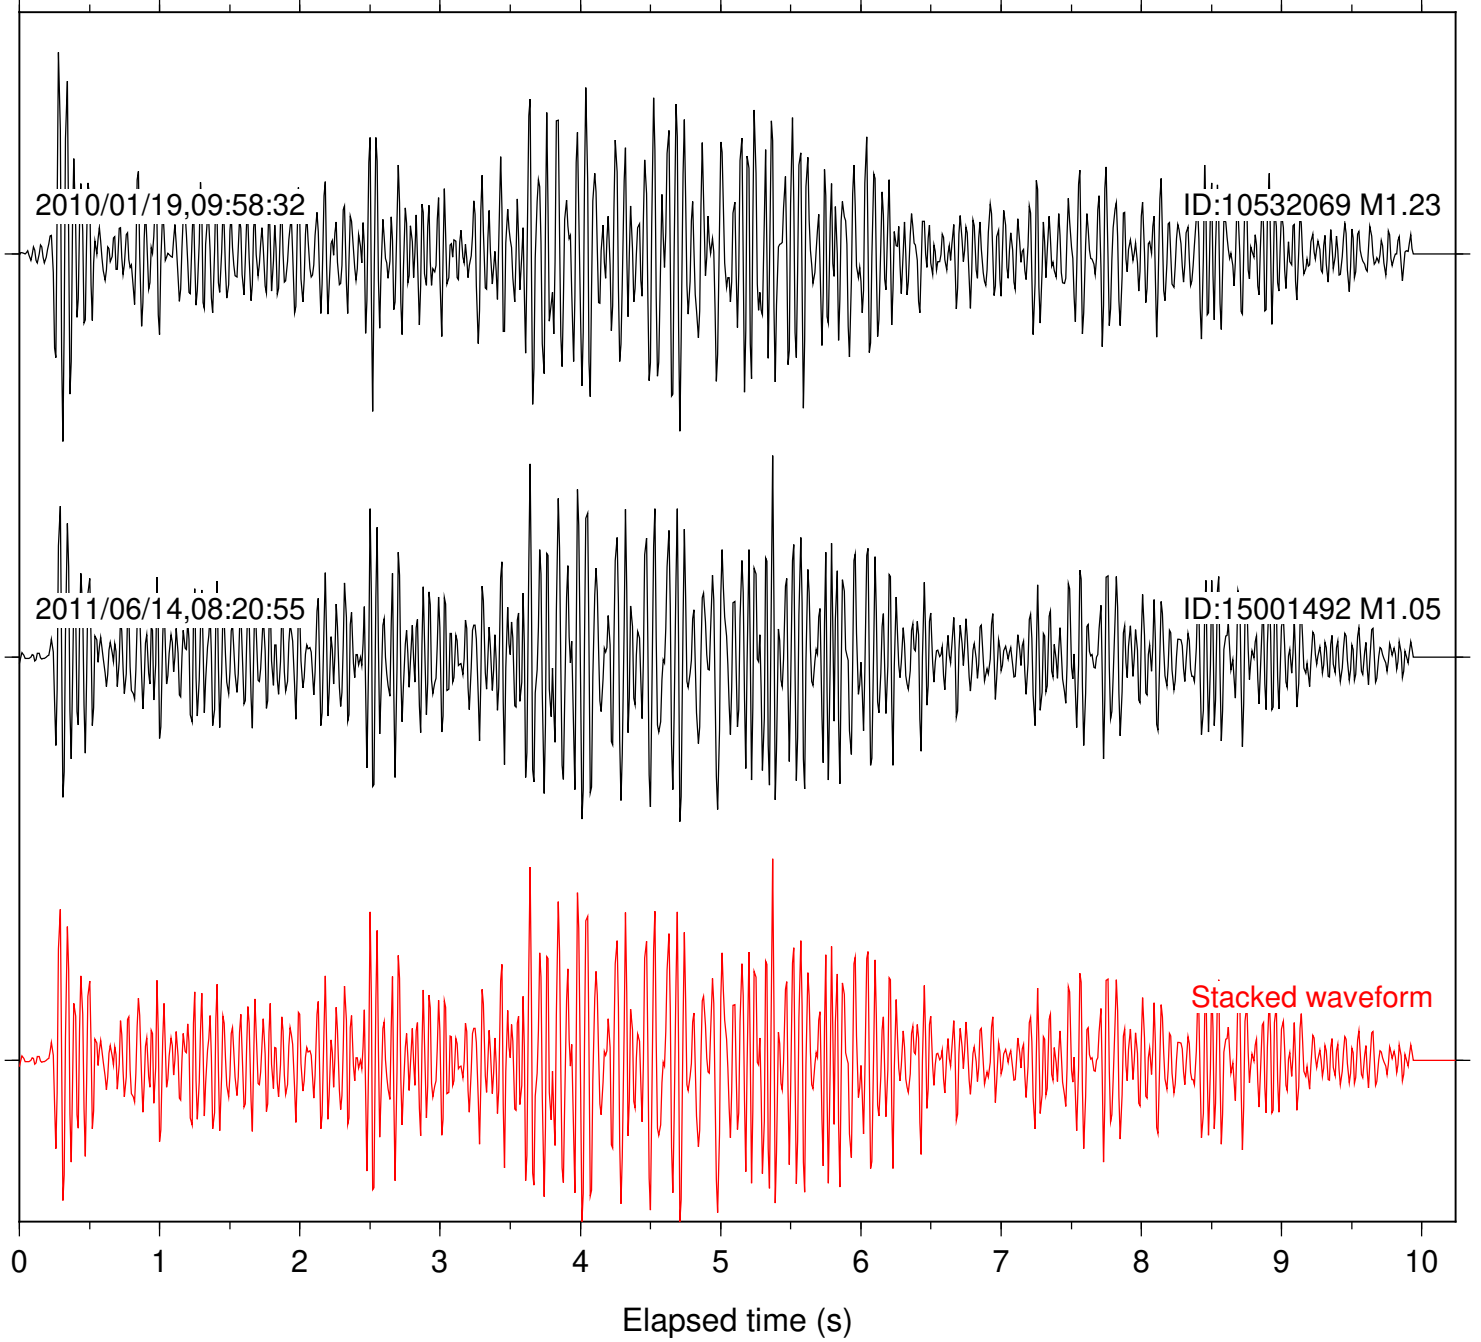

Station: B081 Com: EHZ

Focal depth: 8.98 km

Station: B082 Com: EHZ

Focal depth: 8.98 km

Station: B084 Com: EHZ

Focal depth: 8.98 km

Station: B086 Com: EHZ

Focal depth: 8.98 km

Station: B087 Com: EHZ

Focal depth: 8.98 km

2010/01/19,09:58:32

ID:10532069 M1.23

2011/06/14,08:20:55

ID:15001492 M1.05

Stacked waveform

0 1 2 3 4 5 6 7 8 9 10
Elapsed time (s)

Station: B088 Com: EHZ

Focal depth: 8.98 km

Station: B093 Com: EHZ

Focal depth: 8.98 km

Station: CRY Com: HHZ

Focal depth: 8.98 km

Station: KNW Com: HHZ

Focal depth: 8.92 km

Station: PLM Com: HHZ

Focal depth: 8.98 km

Station: TOR Com: HHZ

Focal depth: 8.92 km