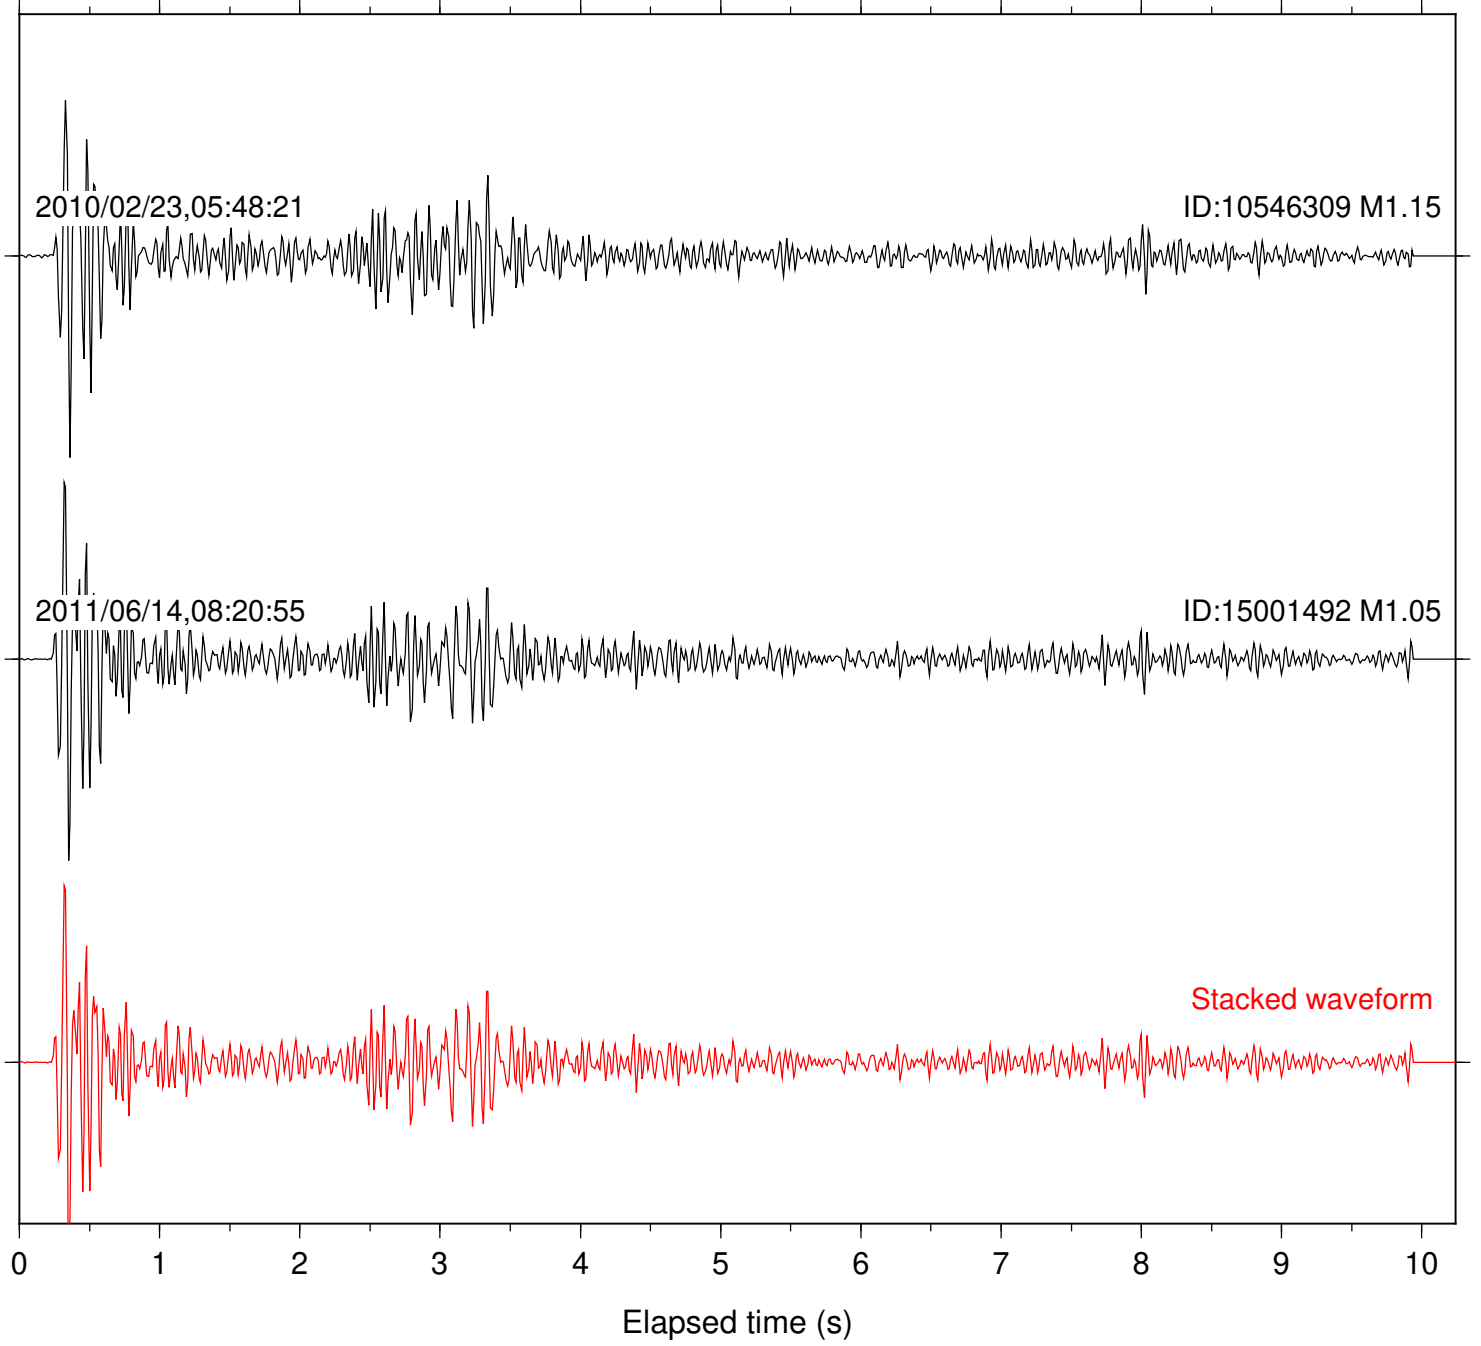

Station: B081 Com: EHZ

Focal depth: 8.98 km

Station: B082 Com: EHZ

Focal depth: 8.98 km

Station: B084 Com: EHZ

Focal depth: 8.98 km

Station: B086 Com: EHZ

Focal depth: 8.98 km

Station: B087 Com: EHZ

Focal depth: 8.98 km

2010/01/19,09:58:32

ID:10532069 M1.23

2011/06/14,08:20:55

ID:15001492 M1.05

Stacked waveform

0 1 2 3 4 5 6 7 8 9 10
Elapsed time (s)

Station: B088 Com: EHZ

Focal depth: 8.98 km

Station: B093 Com: EHZ

Focal depth: 8.98 km

Station: CRY Com: HHZ

Focal depth: 8.98 km

Station: KNW Com: HHZ

Focal depth: 8.92 km

Station: PLM Com: HHZ

Focal depth: 8.98 km

Station: TOR Com: HHZ

Focal depth: 8.92 km