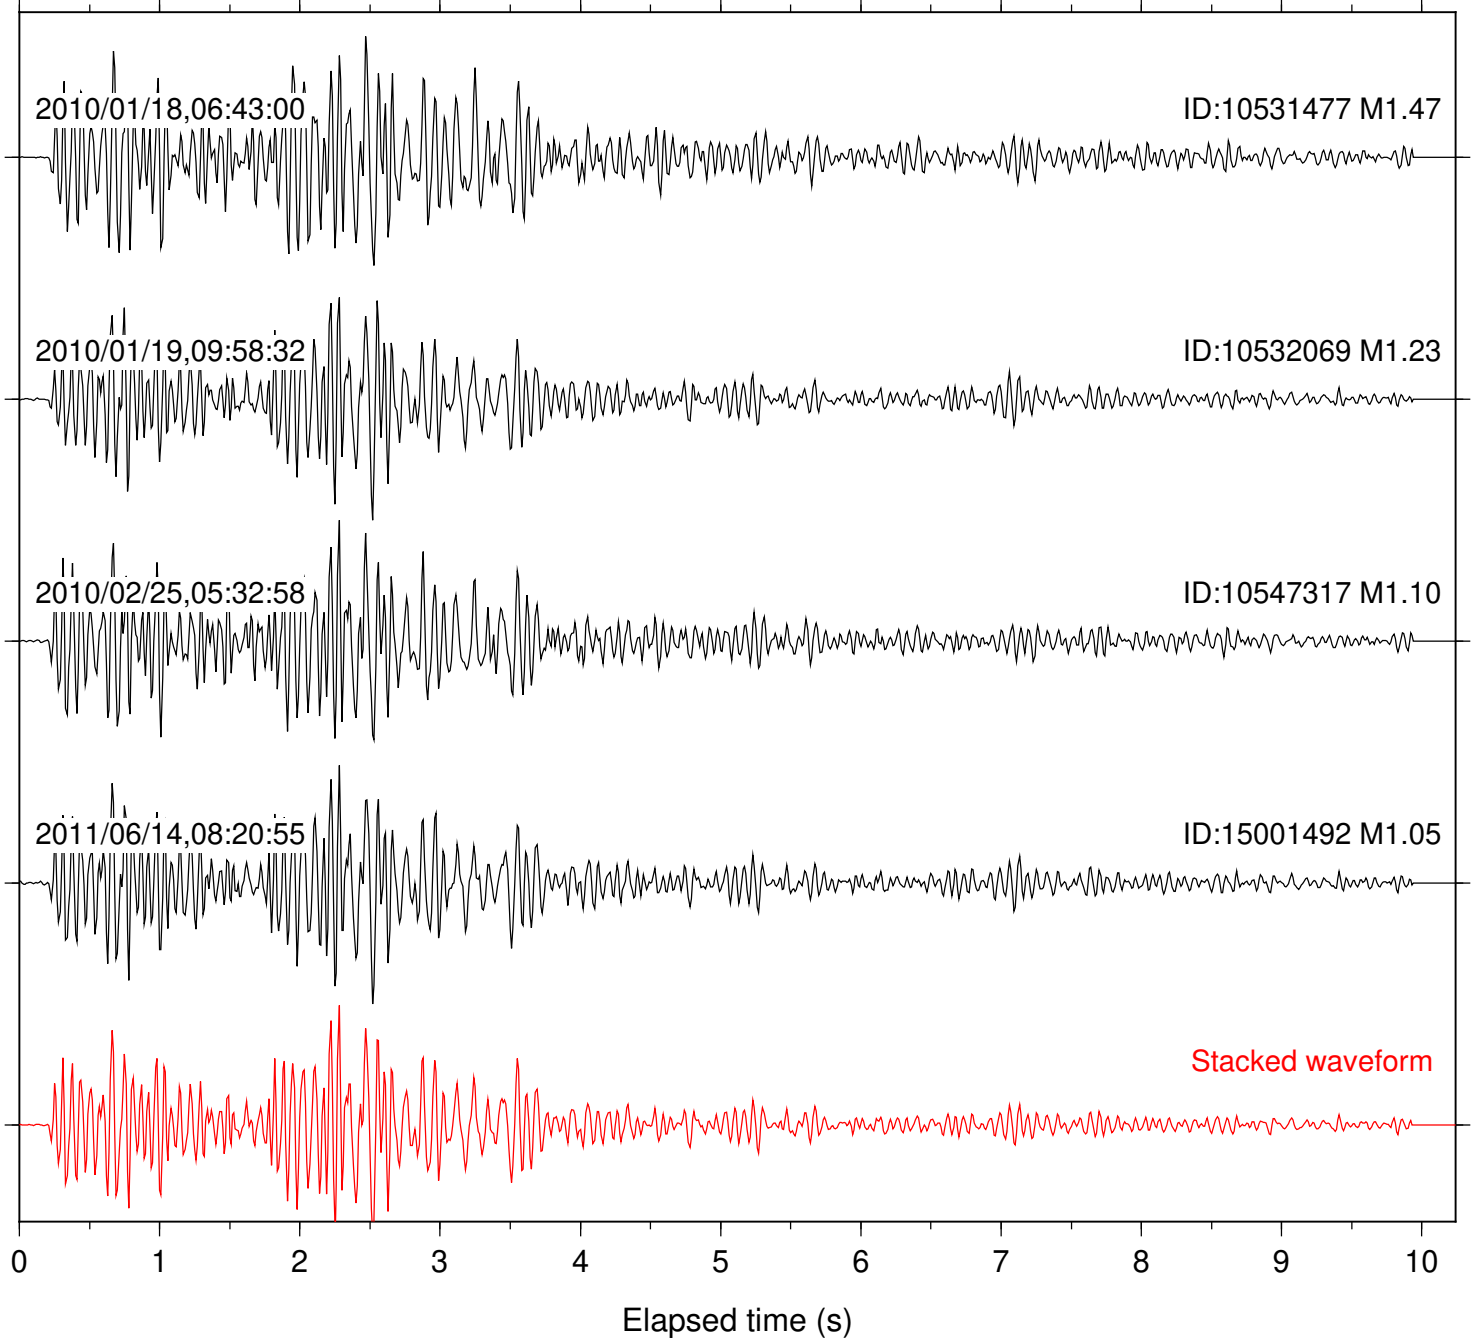

Station: B081 Com: EHZ

Focal depth: 8.98 km

Station: B082 Com: EHZ

Focal depth: 8.98 km

Station: B084 Com: EHZ

Focal depth: 8.98 km

Station: B086 Com: EHZ

Focal depth: 8.98 km

Station: B087 Com: EHZ

Focal depth: 8.98 km

2010/01/19,09:58:32

ID:10532069 M1.23

2011/06/14,08:20:55

ID:15001492 M1.05

Stacked waveform

0 1 2 3 4 5 6 7 8 9 10
Elapsed time (s)

Station: B088 Com: EHZ

Focal depth: 8.98 km

Station: B093 Com: EHZ

Focal depth: 8.98 km

Station: CRY Com: HHZ

Focal depth: 8.98 km

Station: KNW Com: HHZ

Focal depth: 8.92 km

Station: PLM Com: HHZ

Focal depth: 8.98 km

Station: TOR Com: HHZ

Focal depth: 8.92 km