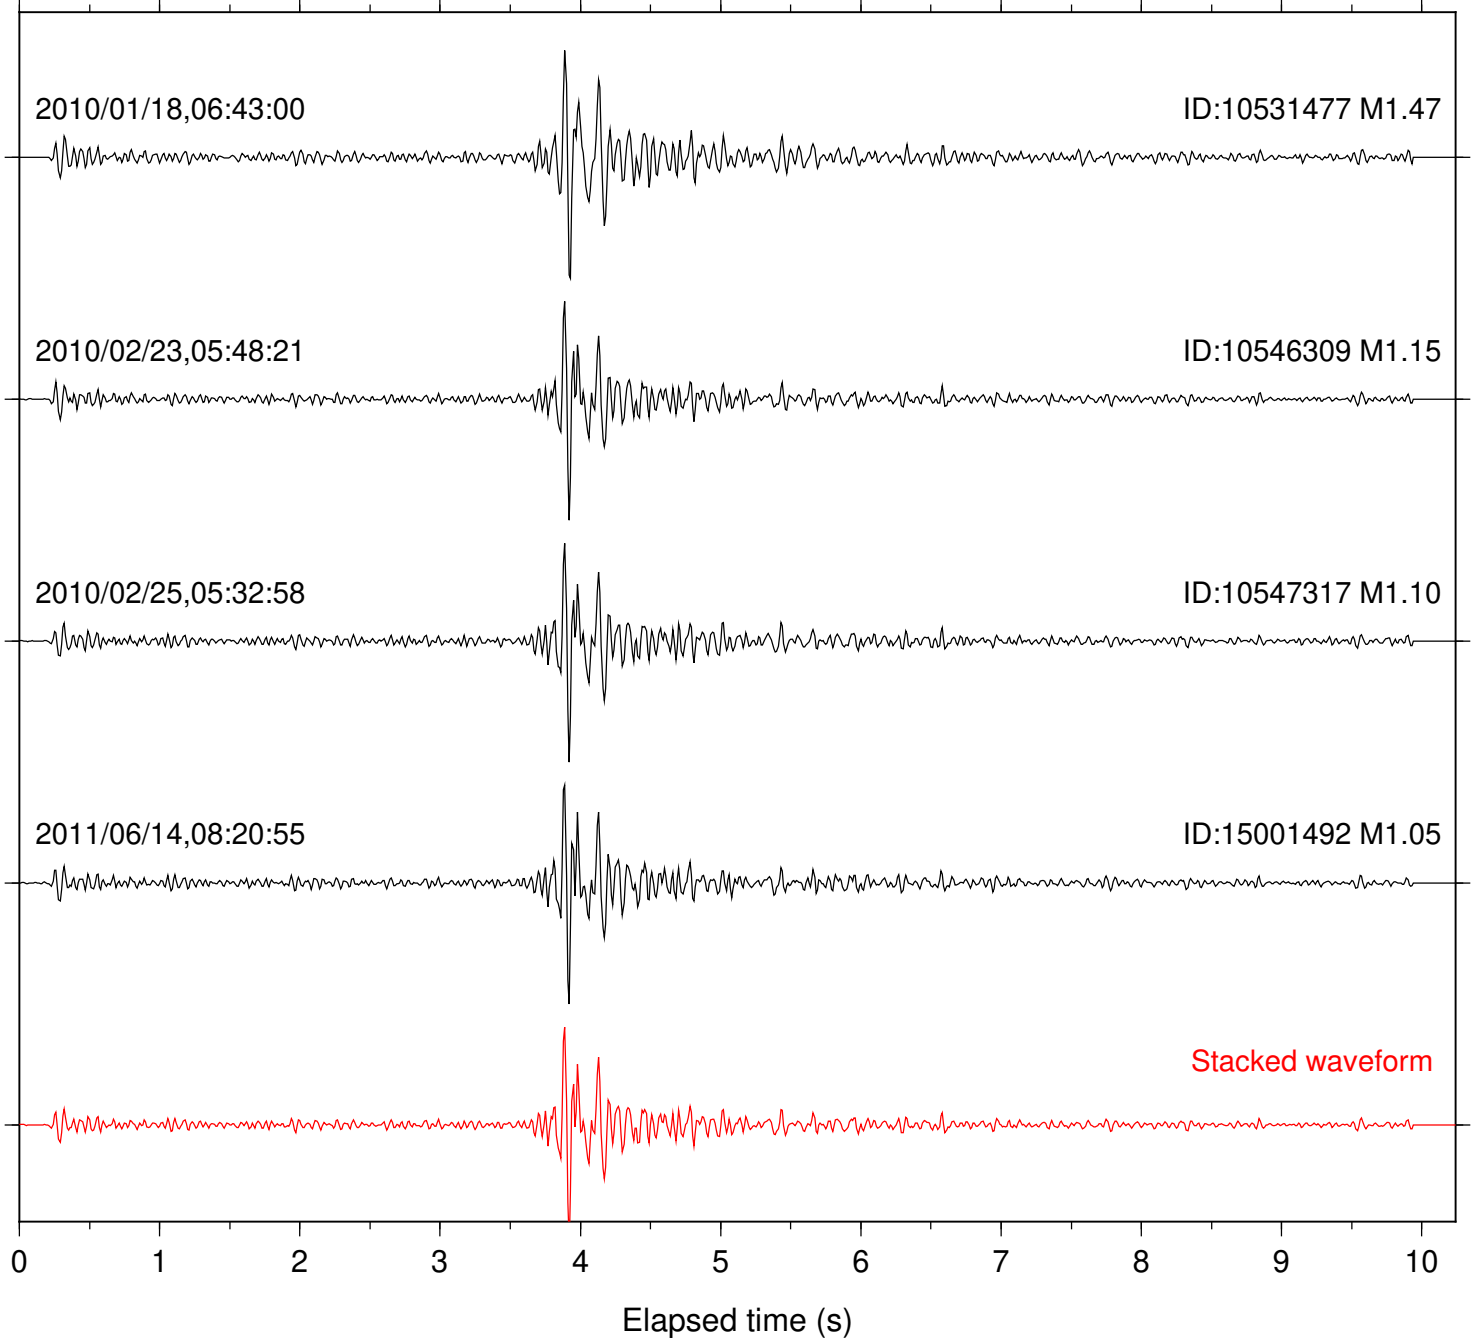

Station: B081 Com: EHZ

Focal depth: 8.98 km

Station: B082 Com: EHZ

Focal depth: 8.98 km

Station: B084 Com: EHZ

Focal depth: 8.98 km

Station: B086 Com: EHZ

Focal depth: 8.98 km

Station: B087 Com: EHZ

Focal depth: 8.98 km

2010/01/19,09:58:32

ID:10532069 M1.23

2011/06/14,08:20:55

ID:15001492 M1.05

Stacked waveform

0 1 2 3 4 5 6 7 8 9 10
Elapsed time (s)

Station: B088 Com: EHZ

Focal depth: 8.98 km

Station: B093 Com: EHZ

Focal depth: 8.98 km

Station: CRY Com: HHZ

Focal depth: 8.98 km

Station: KNW Com: HHZ

Focal depth: 8.92 km

Station: PLM Com: HHZ

Focal depth: 8.98 km

Station: TOR Com: HHZ

Focal depth: 8.92 km