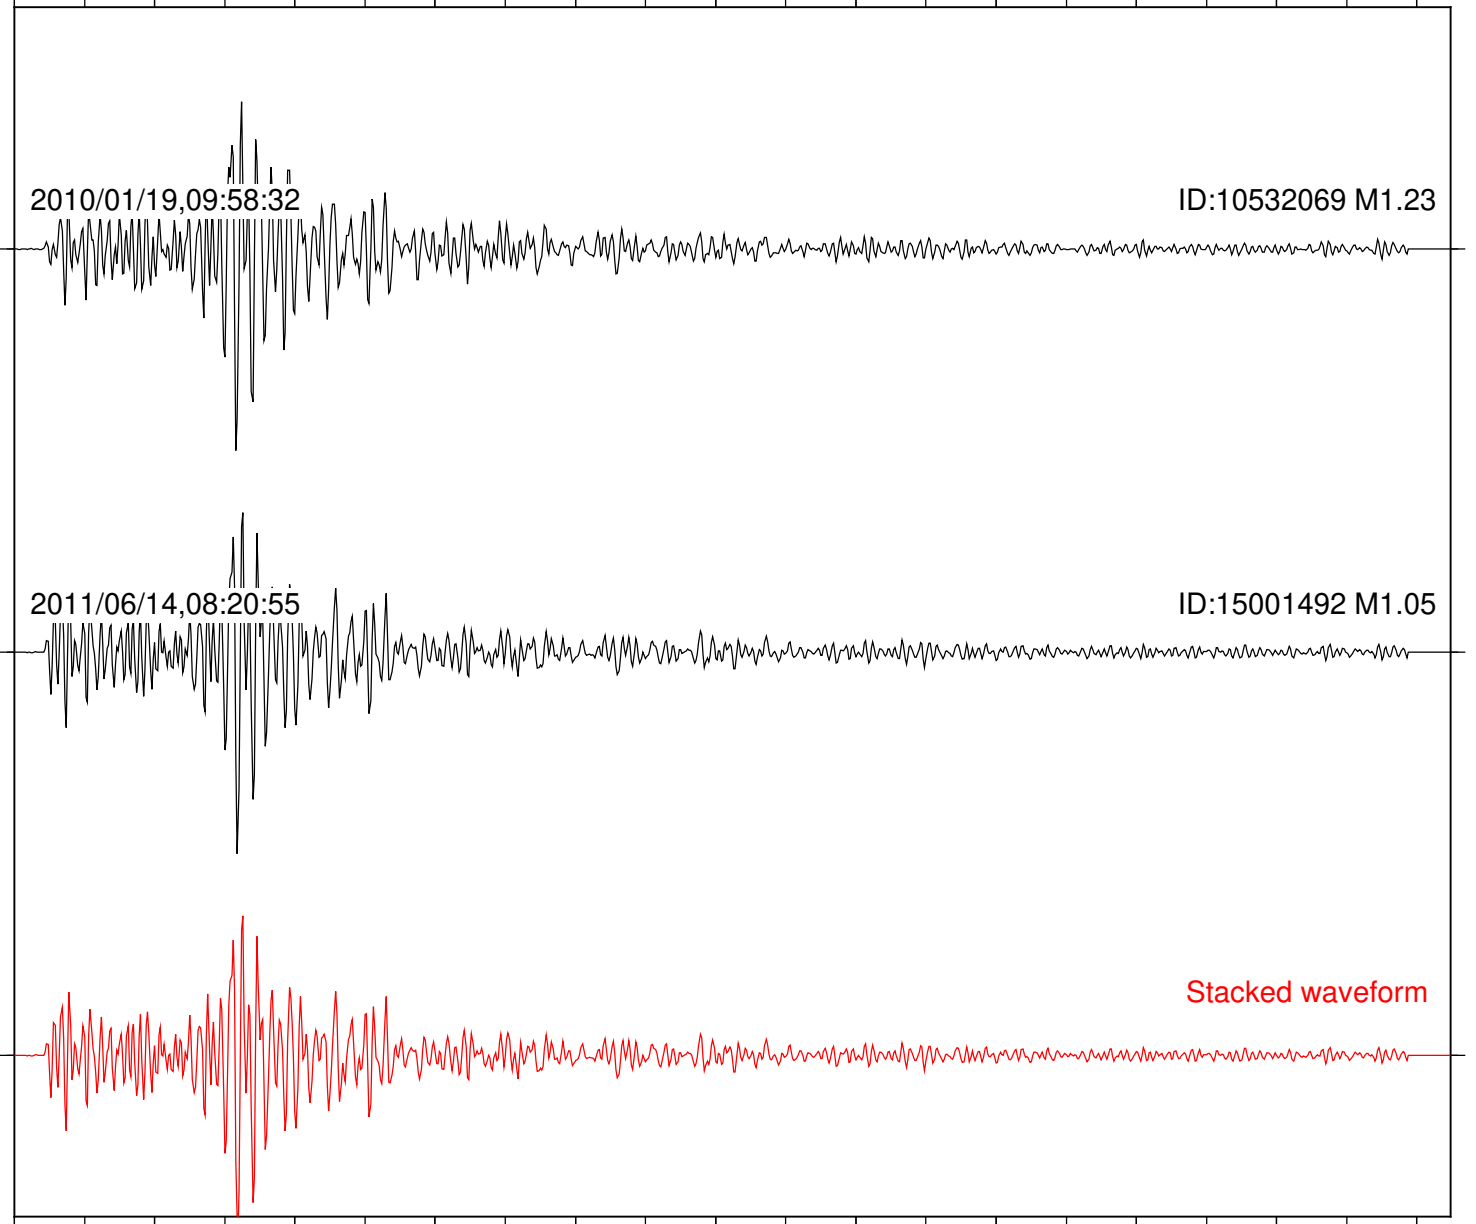

Station: B081 Com: EHZ

Focal depth: 8.98 km

Station: B082 Com: EHZ

Focal depth: 8.98 km

Station: B084 Com: EHZ

Focal depth: 8.98 km

Station: B086 Com: EHZ

Focal depth: 8.98 km

Station: B087 Com: EHZ

Focal depth: 8.98 km

2010/01/19,09:58:32

ID:10532069 M1.23

2011/06/14,08:20:55

ID:15001492 M1.05

Stacked waveform

0 1 2 3 4 5 6 7 8 9 10
Elapsed time (s)

Station: B088 Com: EHZ

Focal depth: 8.98 km

Station: B093 Com: EHZ

Focal depth: 8.98 km

Station: CRY Com: HHZ

Focal depth: 8.98 km

Station: KNW Com: HHZ

Focal depth: 8.92 km

Station: PLM Com: HHZ

Focal depth: 8.98 km

Station: TOR Com: HHZ

Focal depth: 8.92 km