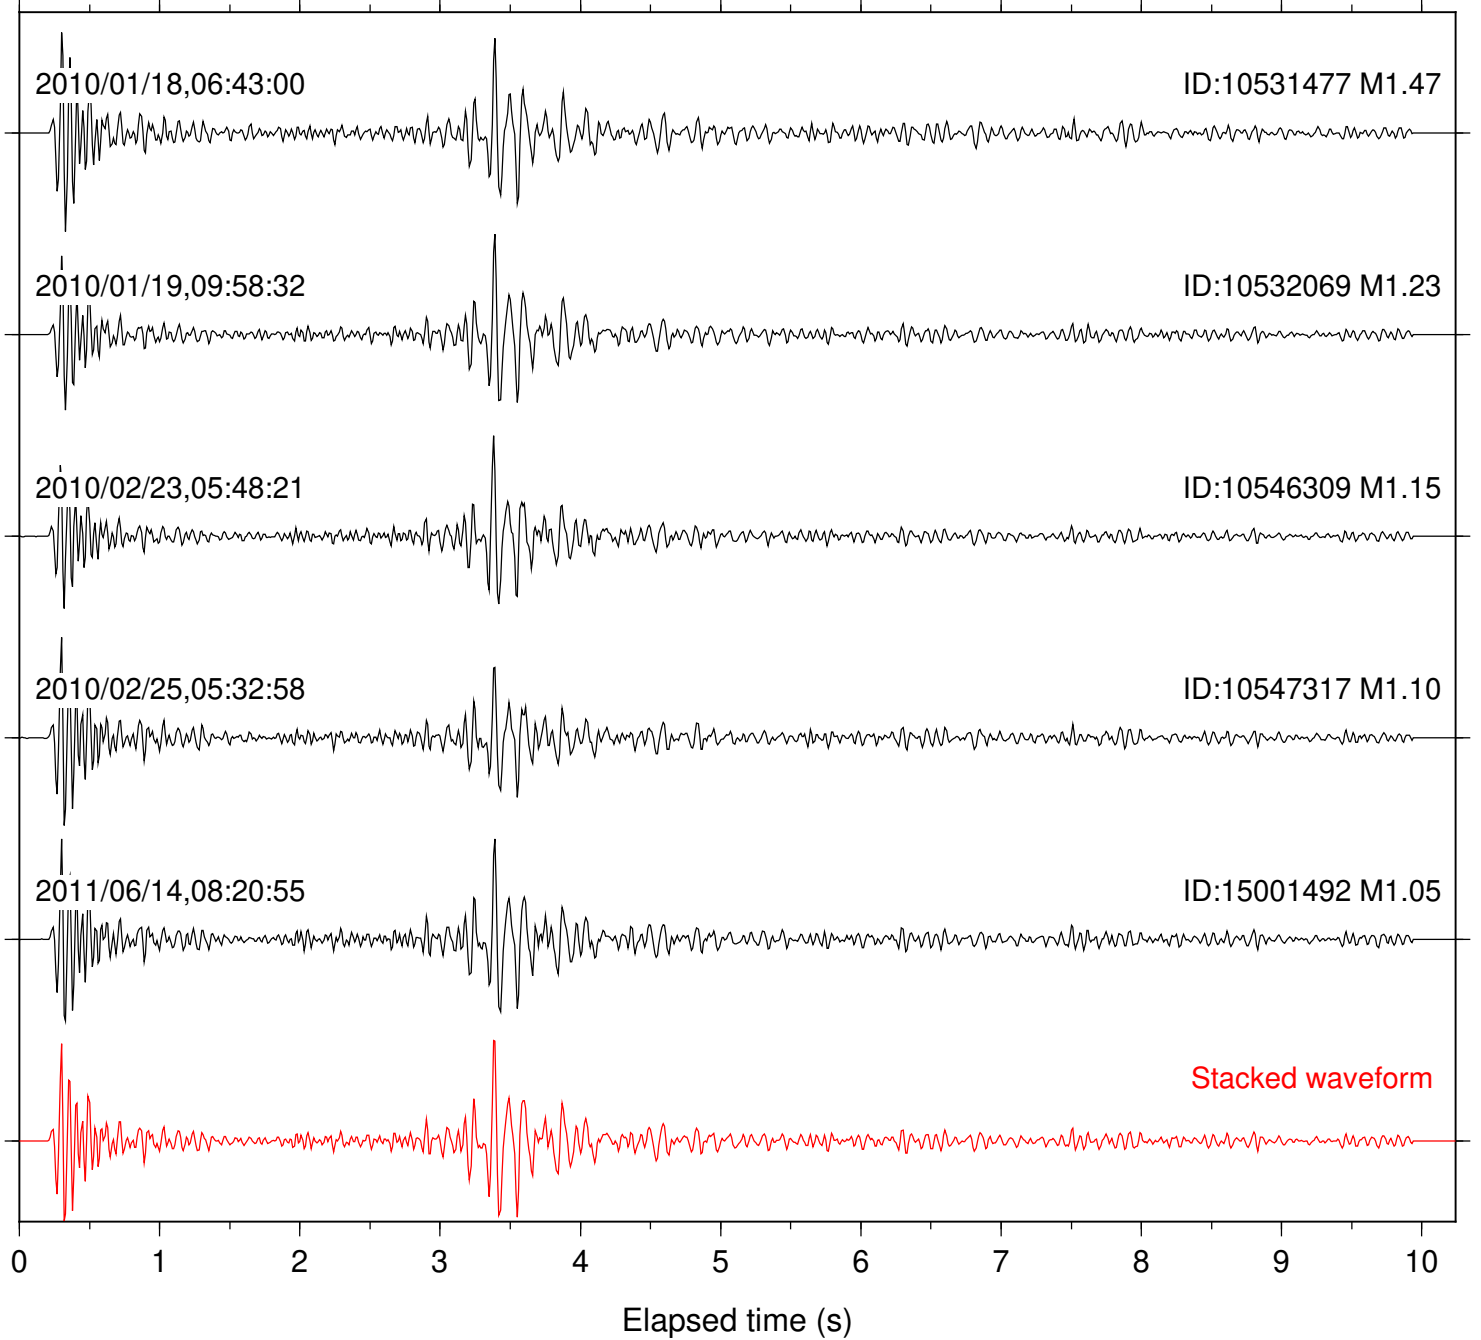

Station: B081 Com: EHZ

Focal depth: 8.98 km

Station: B082 Com: EHZ

Focal depth: 8.98 km

Station: B084 Com: EHZ

Focal depth: 8.98 km

Station: B086 Com: EHZ

Focal depth: 8.98 km

Station: B087 Com: EHZ

Focal depth: 8.98 km

2010/01/19,09:58:32

ID:10532069 M1.23

2011/06/14,08:20:55

ID:15001492 M1.05

Stacked waveform

0 1 2 3 4 5 6 7 8 9 10
Elapsed time (s)

Station: B088 Com: EHZ

Focal depth: 8.98 km

Station: B093 Com: EHZ

Focal depth: 8.98 km

Station: CRY Com: HHZ

Focal depth: 8.98 km

Station: KNW Com: HHZ

Focal depth: 8.92 km

Station: PLM Com: HHZ

Focal depth: 8.98 km

Station: TOR Com: HHZ

Focal depth: 8.92 km