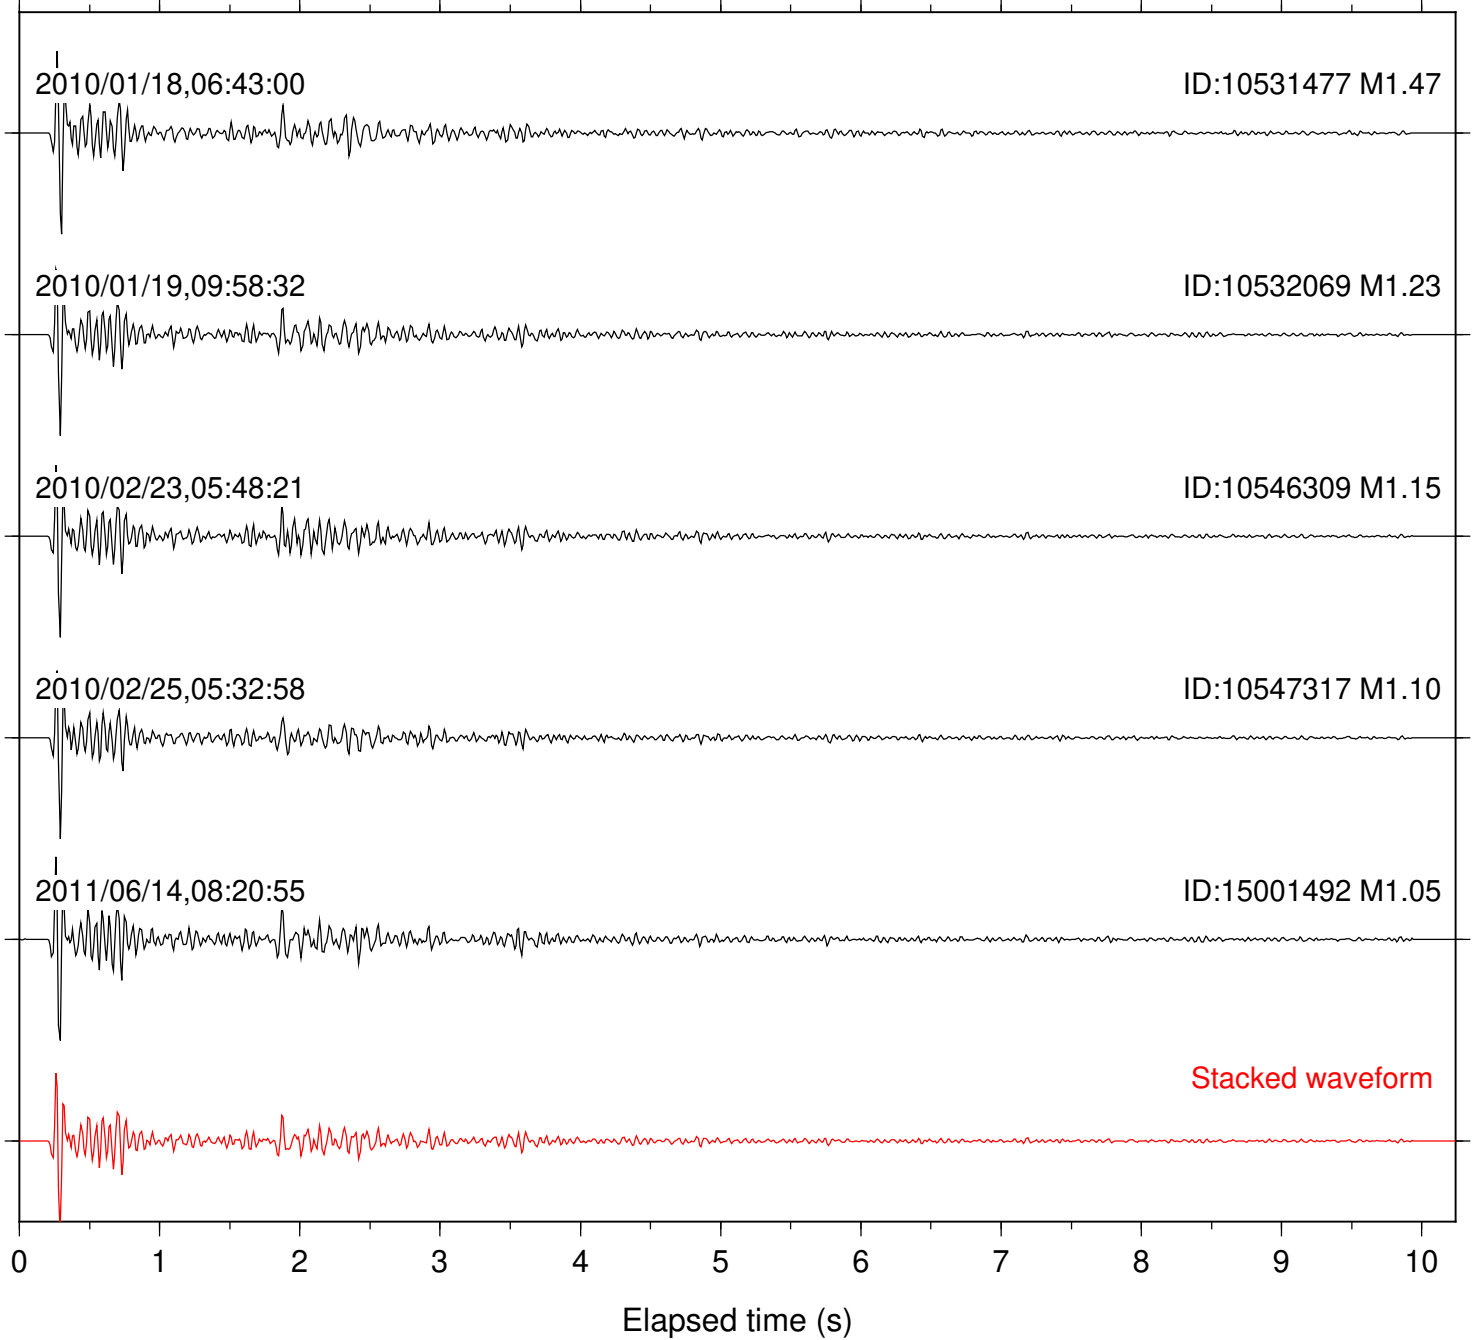

Station: B081 Com: EHZ

Focal depth: 8.98 km

Station: B082 Com: EHZ

Focal depth: 8.98 km

Station: B084 Com: EHZ

Focal depth: 8.98 km

Station: B086 Com: EHZ

Focal depth: 8.98 km

Station: B087 Com: EHZ

Focal depth: 8.98 km

2010/01/19,09:58:32

ID:10532069 M1.23

2011/06/14,08:20:55

ID:15001492 M1.05

Stacked waveform

0 1 2 3 4 5 6 7 8 9 10
Elapsed time (s)

Station: B088 Com: EHZ

Focal depth: 8.98 km

Station: B093 Com: EHZ

Focal depth: 8.98 km

Station: CRY Com: HHZ

Focal depth: 8.98 km

Station: KNW Com: HHZ

Focal depth: 8.92 km

Station: PLM Com: HHZ

Focal depth: 8.98 km

Station: TOR Com: HHZ

Focal depth: 8.92 km