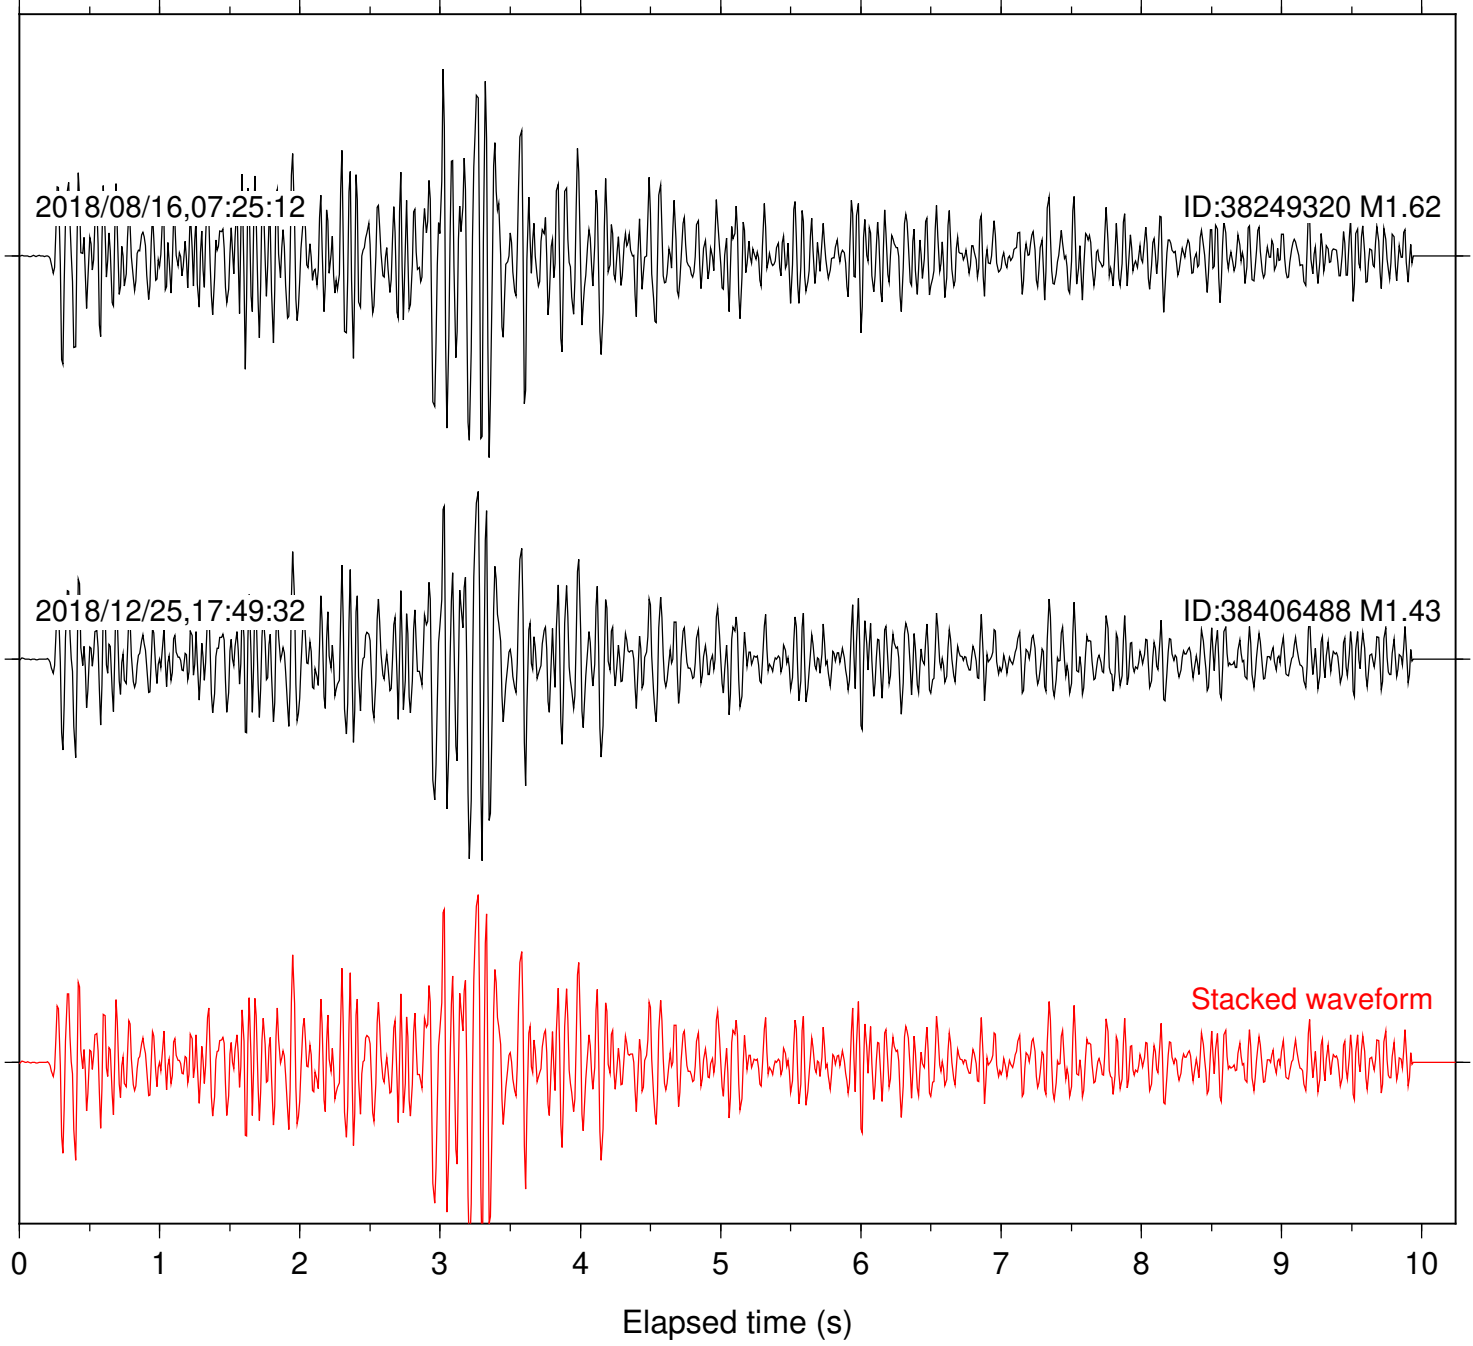

Station: B082 Com: EHZ

Focal depth: 4.76 km

Station: B087 Com: EHZ

Focal depth: 4.76 km

Station: B088 Com: EHZ

Focal depth: 4.76 km

2018/08/16,07:25:12

ID:38249320 M1.62

2018/12/25,17:49:32

ID:38406488 M1.43

Stacked waveform

0 1 2 3 4 5 6 7 8 9 10

Elapsed time (s)

Station: B093 Com: EHZ

Focal depth: 4.76 km

2018/08/16,07:25:12

Focal depth: 4.76 km

Station: CSH Com: HHZ

Focal depth: 4.76 km

Station: DGR Com: HHZ

Focal depth: 4.76 km

Station: FRD Com: HHZ

Focal depth: 4.76 km

Station: HMT2 Com: HHZ

Focal depth: 4.76 km

Station: SMER Com: HHZ

Focal depth: 4.76 km

Station: SND Com: HHZ

Focal depth: 4.76 km