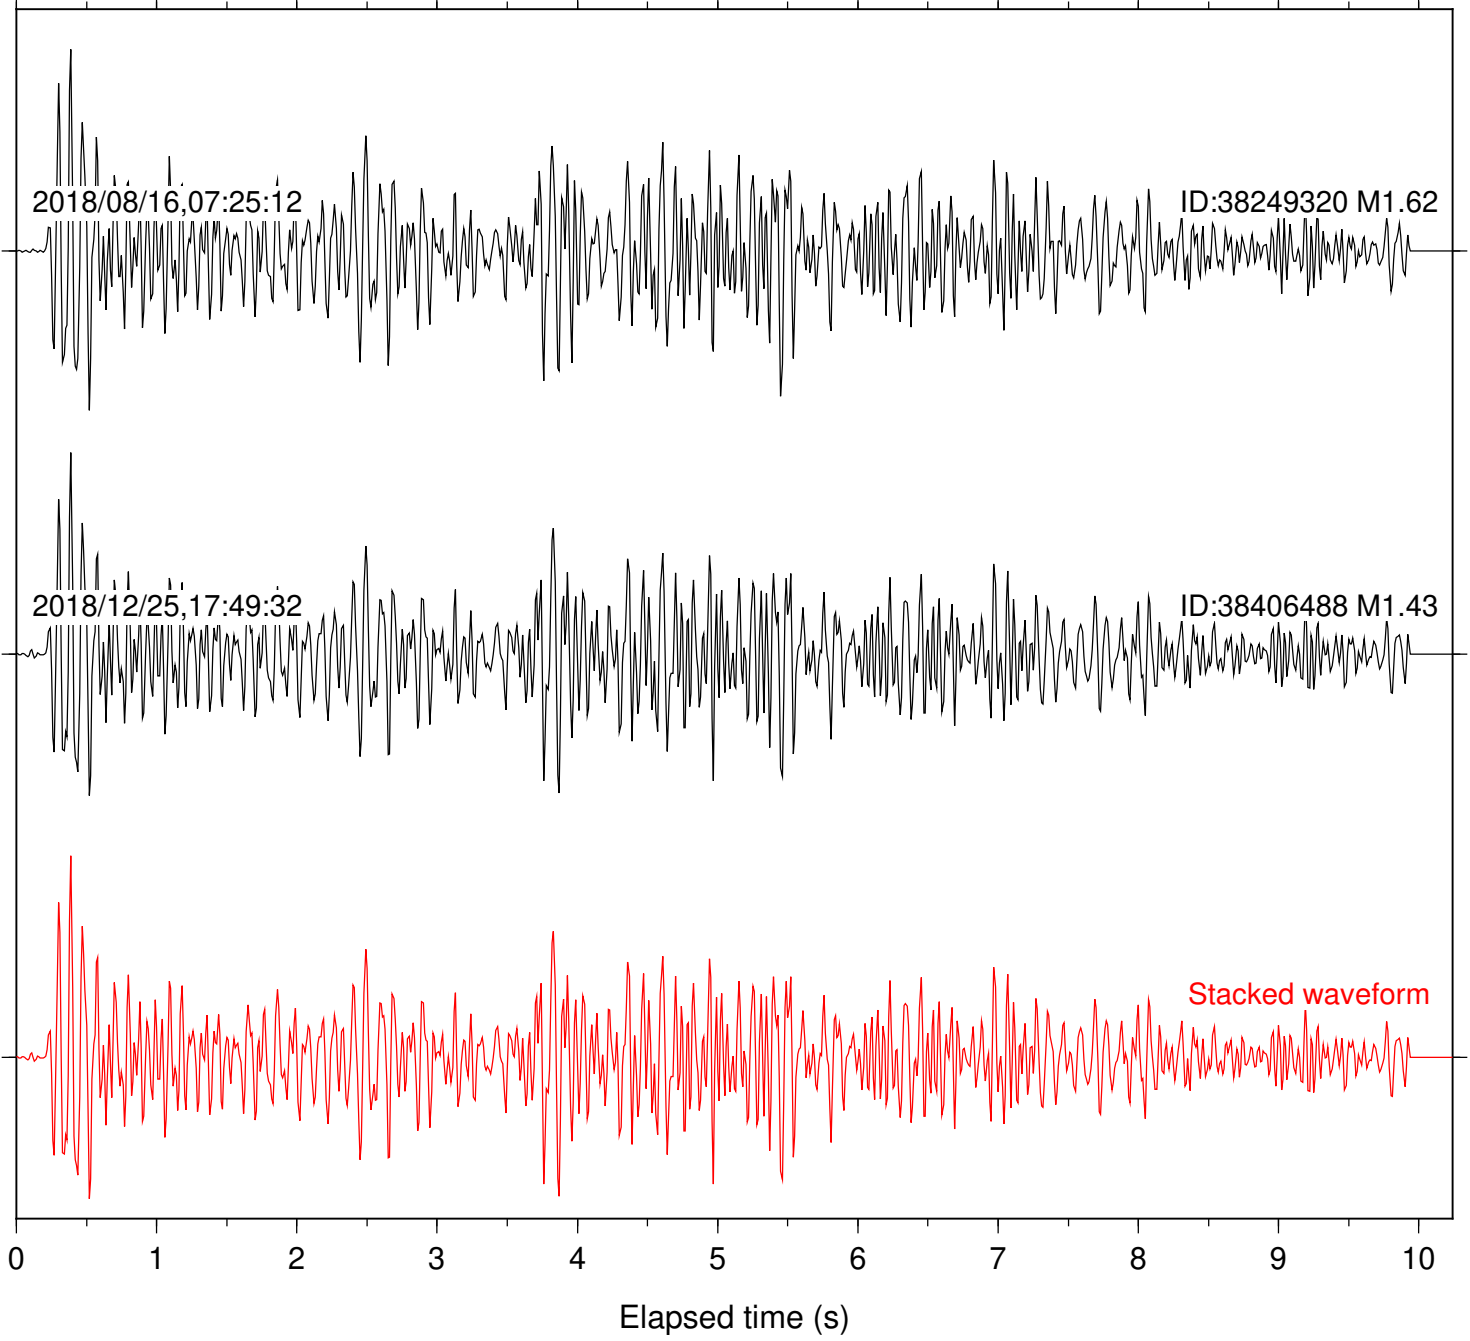

ID:38249320 M1.62

2018/12/25,17:49:32

ID:38406488 M1.43

Stacked waveform

0 1 2 3 4 5 6 7 8 9 10  
Elapsed time (s)

Station: B946 Com: EHZ

Focal depth: 4.76 km

Station: BAC Com: EHZ

Focal depth: 4.76 km

Station: CSH Com: HHZ

Focal depth: 4.76 km

Station: DGR Com: HHZ

Focal depth: 4.76 km

Station: FRD Com: HHZ

Focal depth: 4.76 km

Station: HMT2 Com: HHZ

Focal depth: 4.76 km

Station: LKH Com: HHZ

Focal depth: 4.76 km

Station: PFO Com: HHZ

Focal depth: 4.76 km

Station: PLM Com: HHZ

Focal depth: 4.76 km

Station: POB2 Com: HHZ

Focal depth: 4.76 km

Station: SMER Com: HHZ

Focal depth: 4.76 km

Station: SND Com: HHZ

Focal depth: 4.76 km