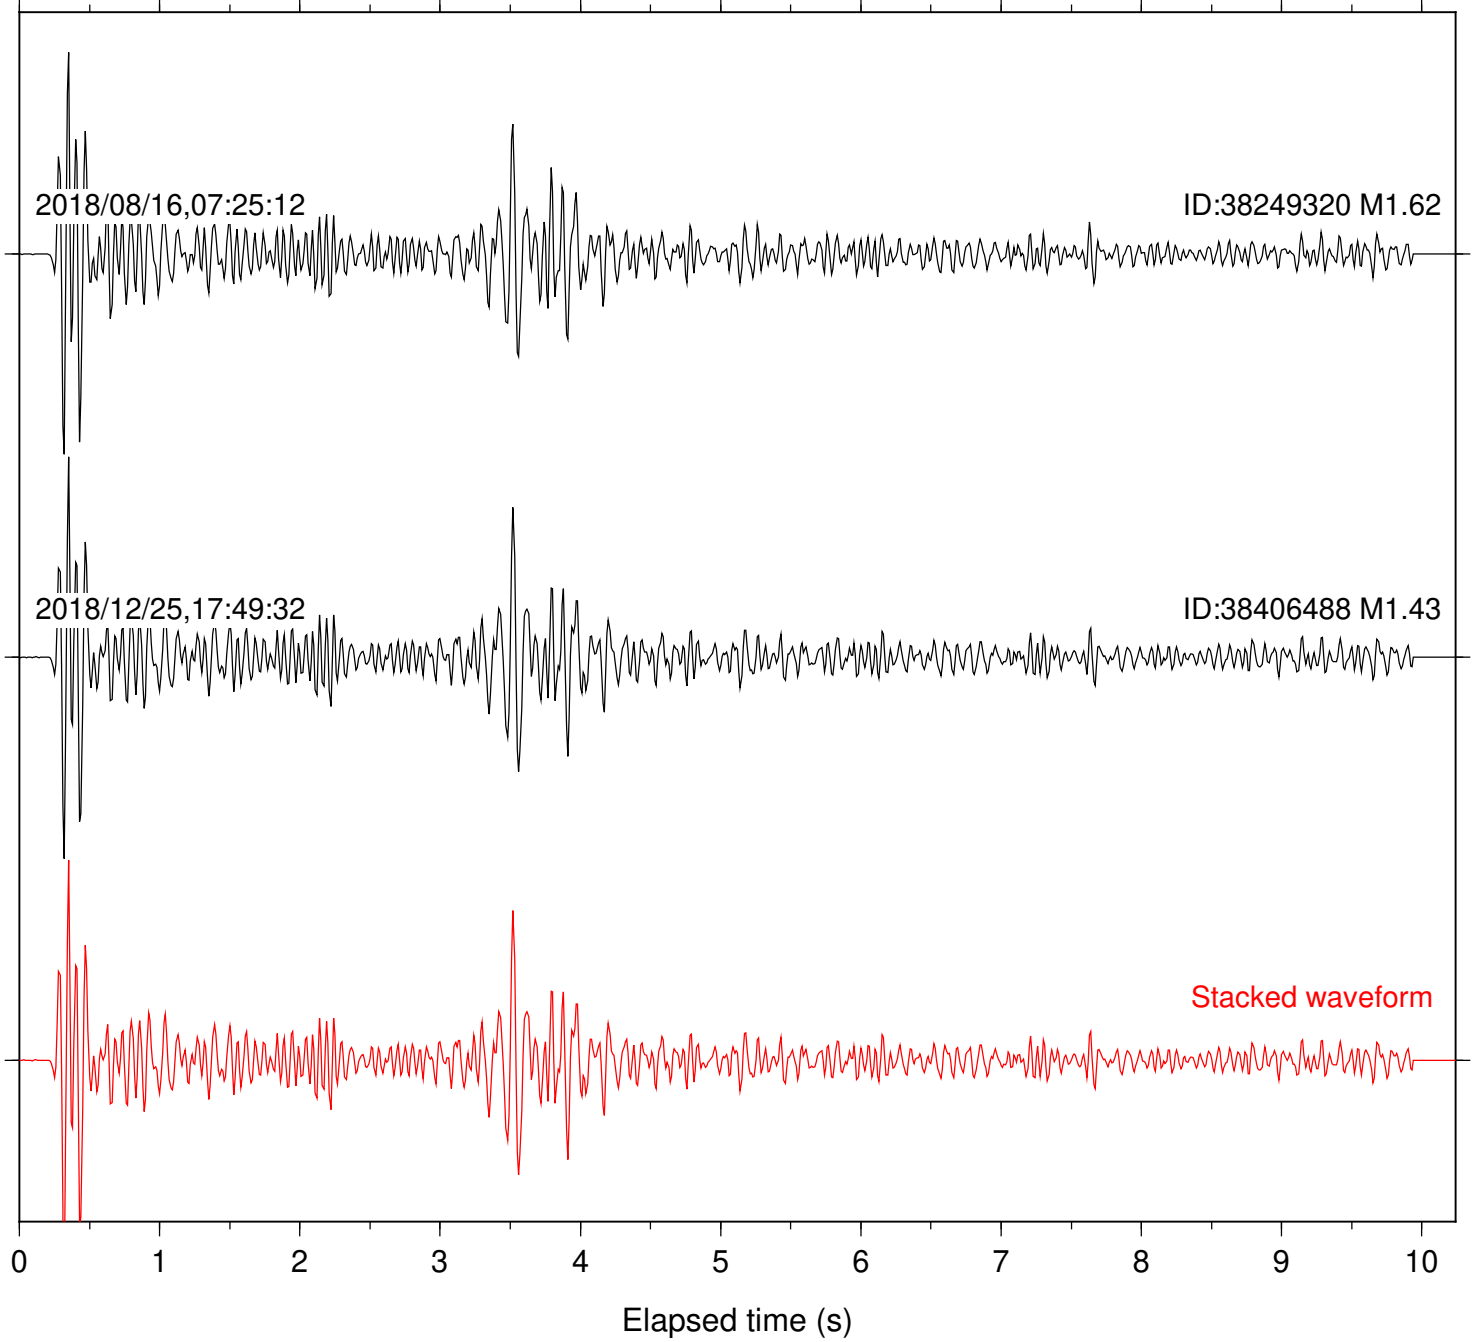

ID:38249320 M1.62

2018/12/25,17:49:32

ID:38406488 M1.43

Stacked waveform

0 1 2 3 4 5 6 7 8 9 10  
Elapsed time (s)

Station: B946 Com: EHZ

Focal depth: 4.76 km

Station: BAC Com: EHZ

Focal depth: 4.76 km

Station: CSH Com: HHZ

Focal depth: 4.76 km

Station: DGR Com: HHZ

Focal depth: 4.76 km

Station: FRD Com: HHZ

Focal depth: 4.76 km

Station: HMT2 Com: HHZ

Focal depth: 4.76 km

Station: LKH Com: HHZ

Focal depth: 4.76 km

Station: PFO Com: HHZ

Focal depth: 4.76 km

Station: PLM Com: HHZ

Focal depth: 4.76 km

Station: POB2 Com: HHZ

Focal depth: 4.76 km

Station: SMER Com: HHZ

Focal depth: 4.76 km

Station: SND Com: HHZ

Focal depth: 4.76 km