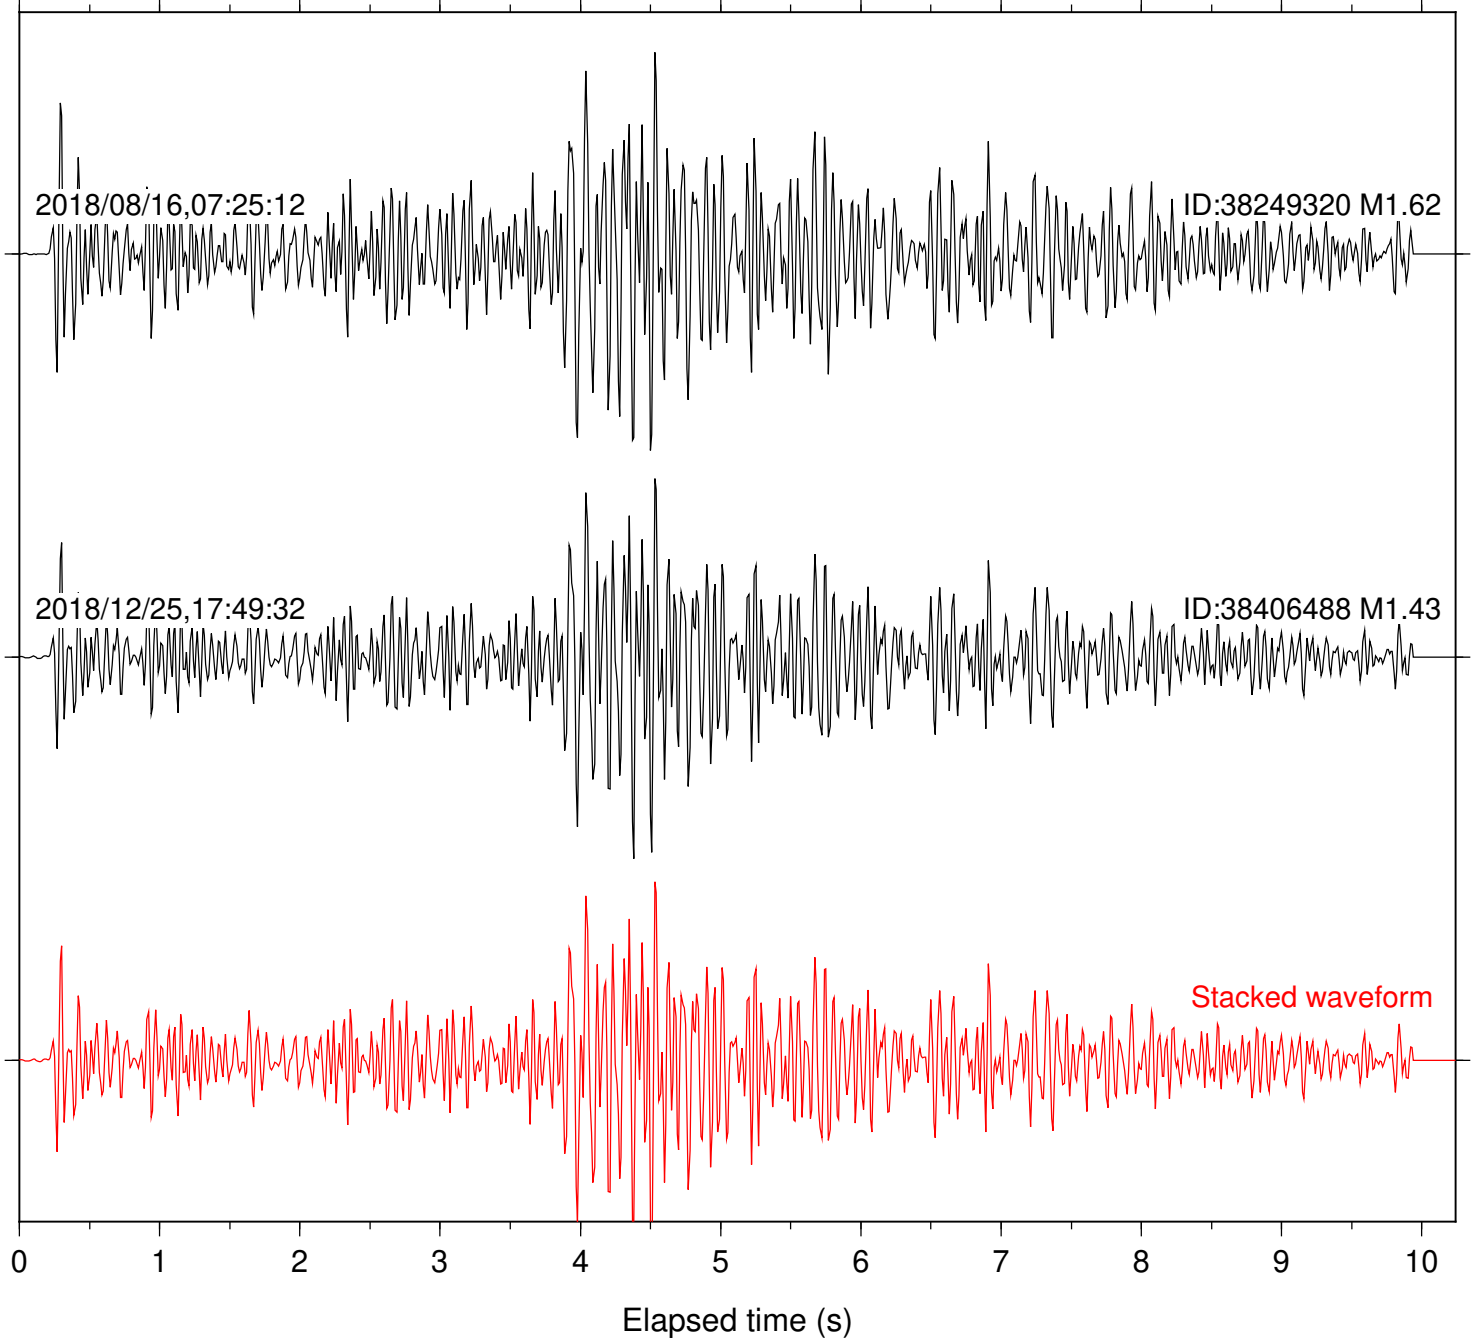

Focal depth: 4.76 km

Station: CSH Com: HHZ

Focal depth: 4.76 km

Station: DGR Com: HHZ

Focal depth: 4.76 km

Station: FRD Com: HHZ

Focal depth: 4.76 km

Station: HMT2 Com: HHZ

Focal depth: 4.76 km

Station: LKH Com: HHZ

Focal depth: 4.76 km

Station: PFO Com: HHZ

Focal depth: 4.76 km

Station: PLM Com: HHZ

Focal depth: 4.76 km

Station: POB2 Com: HHZ

Focal depth: 4.76 km

Station: SMER Com: HHZ

Focal depth: 4.76 km

Station: SND Com: HHZ

Focal depth: 4.76 km