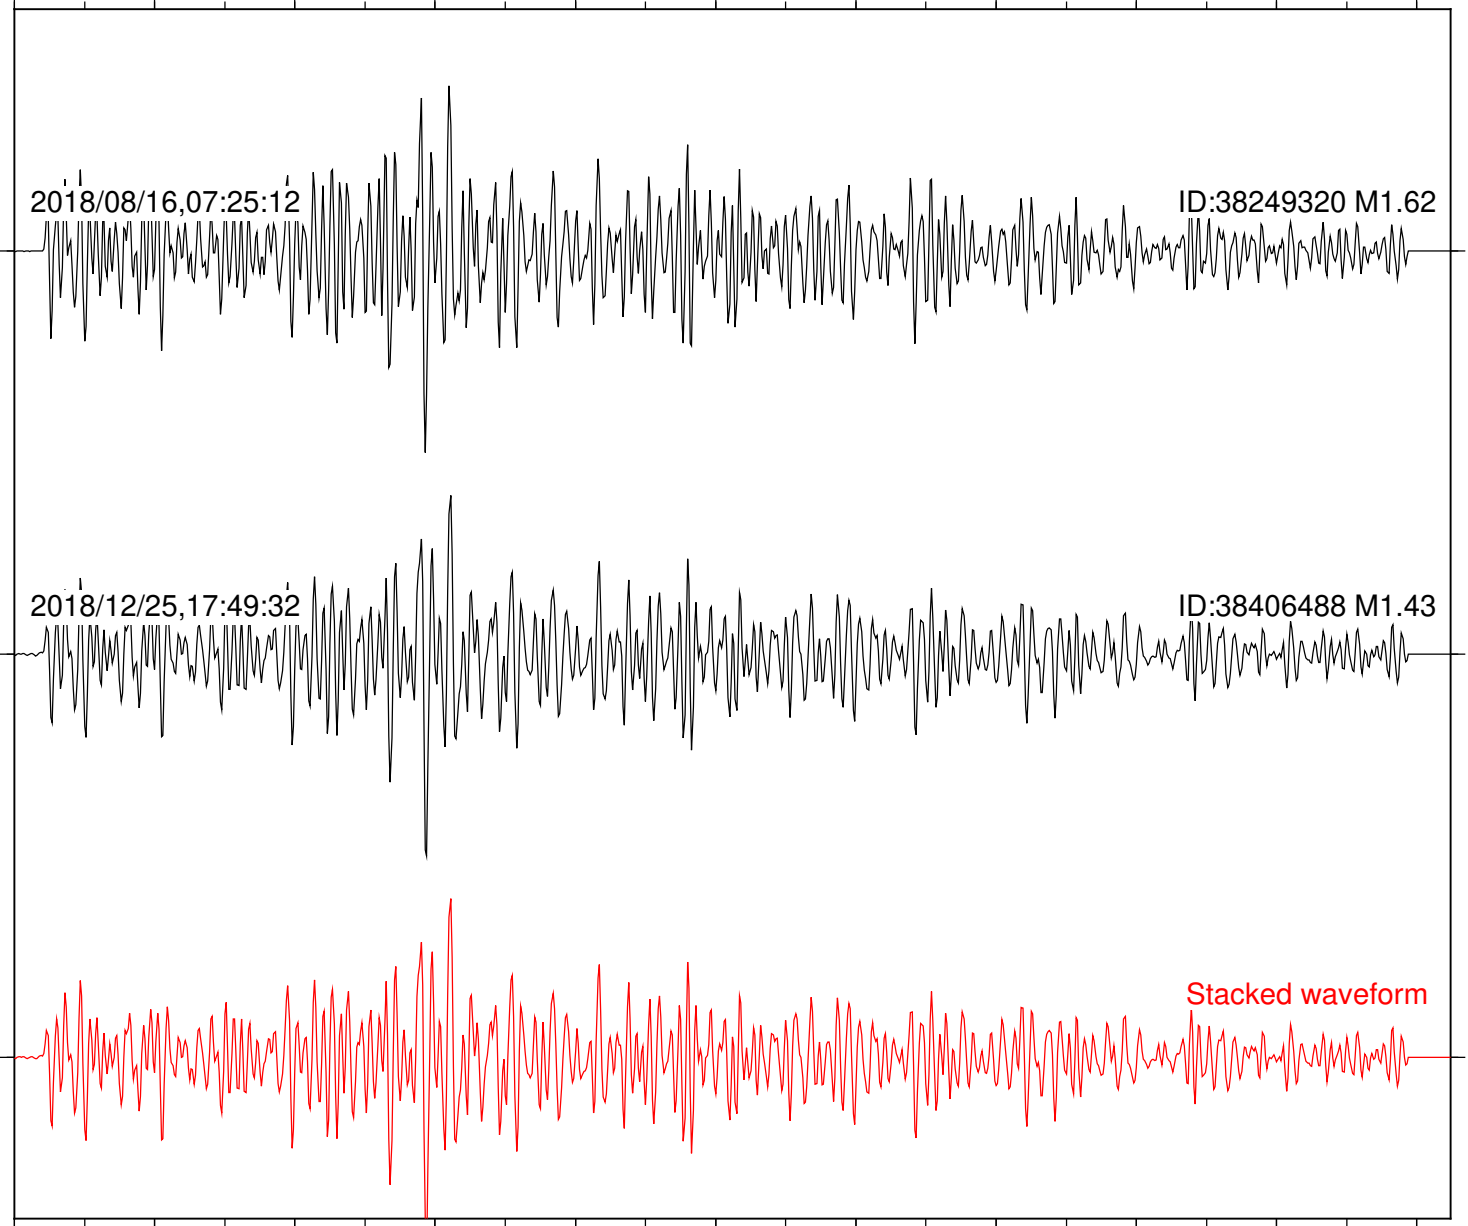

Station: B082 Com: EHZ

Focal depth: 4.76 km

Station: B087 Com: EHZ

Focal depth: 4.76 km

Station: B088 Com: EHZ

Focal depth: 4.76 km

2018/08/16,07:25:12

ID:38249320 M1.62

2018/12/25,17:49:32

ID:38406488 M1.43

Stacked waveform

0 1 2 3 4 5 6 7 8 9 10

Elapsed time (s)

Station: B093 Com: EHZ

Focal depth: 4.76 km

2018/08/16,07:25:12

Focal depth: 4.76 km

Station: CSH Com: HHZ

Focal depth: 4.76 km

Station: DGR Com: HHZ

Focal depth: 4.76 km

Station: FRD Com: HHZ

Focal depth: 4.76 km

Station: HMT2 Com: HHZ

Focal depth: 4.76 km

Station: SMER Com: HHZ

Focal depth: 4.76 km

Station: SND Com: HHZ

Focal depth: 4.76 km