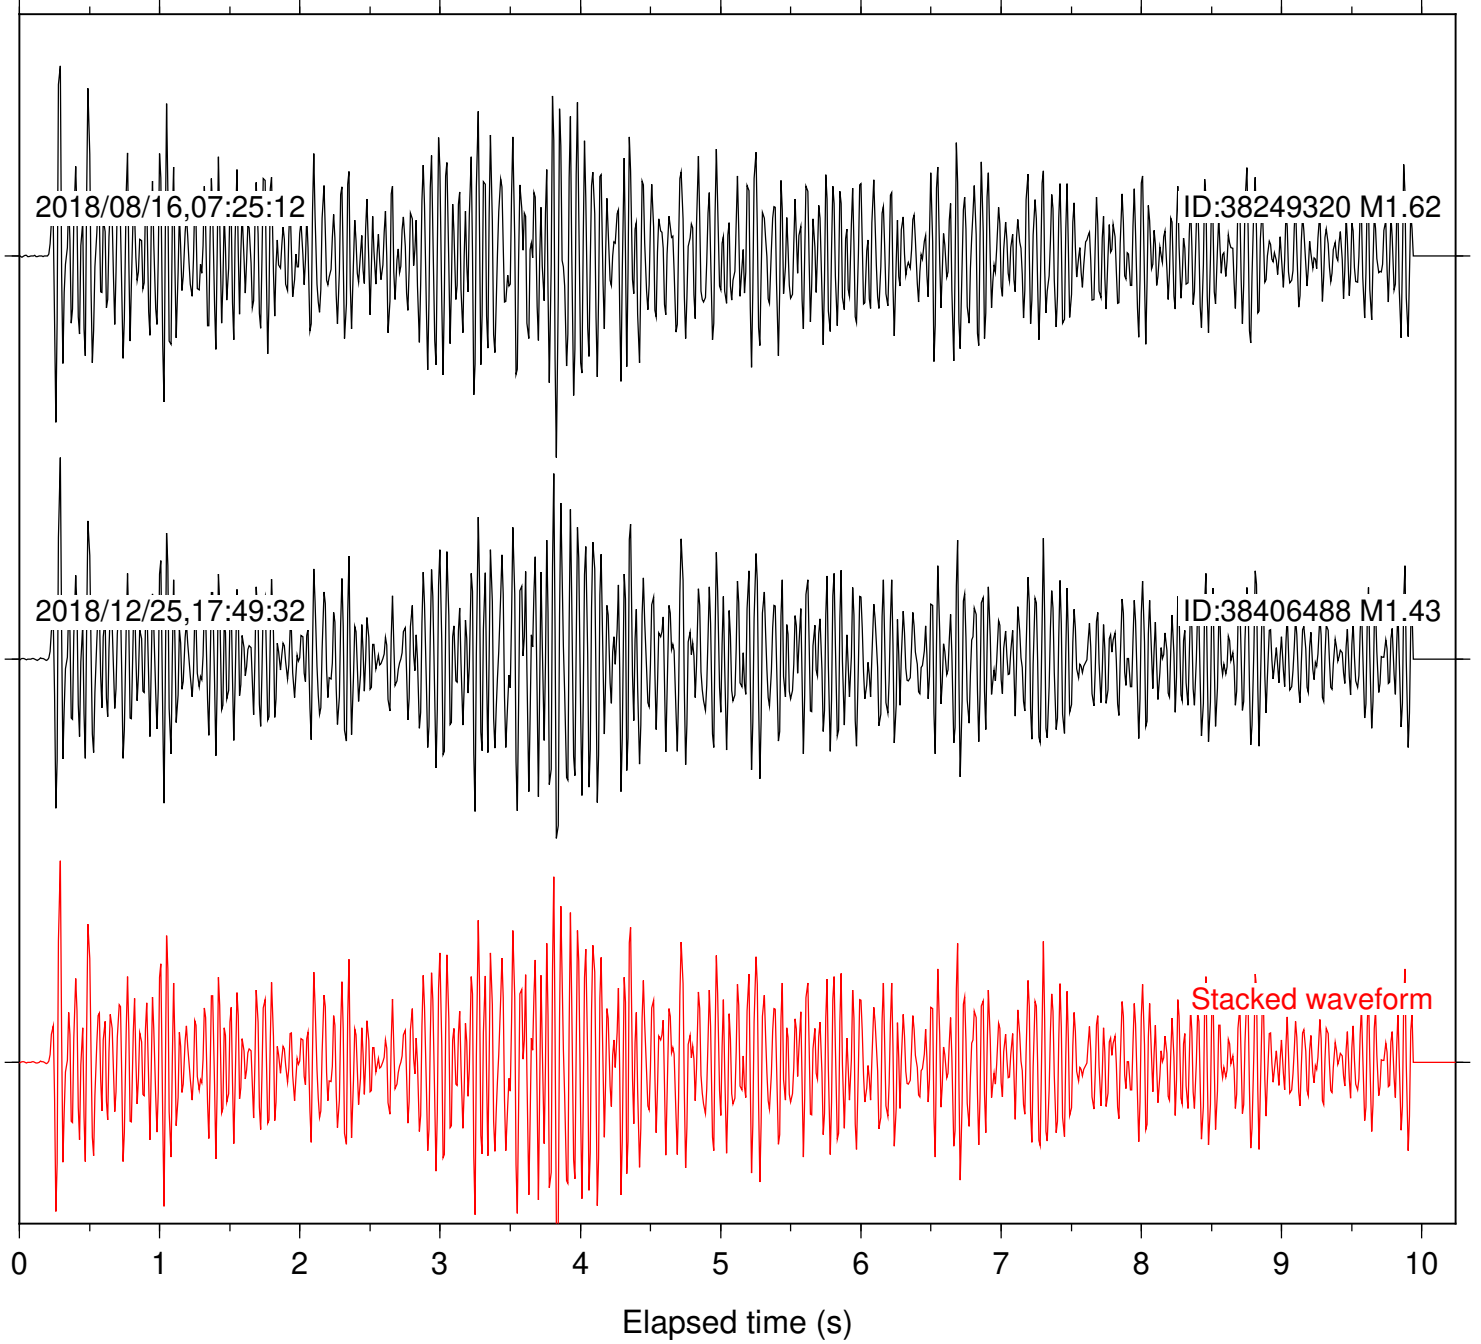

Focal depth: 4.76 km

Station: CSH Com: HHZ

Focal depth: 4.76 km

Station: DGR Com: HHZ

Focal depth: 4.76 km

Station: FRD Com: HHZ

Focal depth: 4.76 km

Station: HMT2 Com: HHZ

Focal depth: 4.76 km

Station: LKH Com: HHZ

Focal depth: 4.76 km

Station: PFO Com: HHZ

Focal depth: 4.76 km

Station: PLM Com: HHZ

Focal depth: 4.76 km

Station: POB2 Com: HHZ

Focal depth: 4.76 km

Station: SMER Com: HHZ

Focal depth: 4.76 km

Station: SND Com: HHZ

Focal depth: 4.76 km