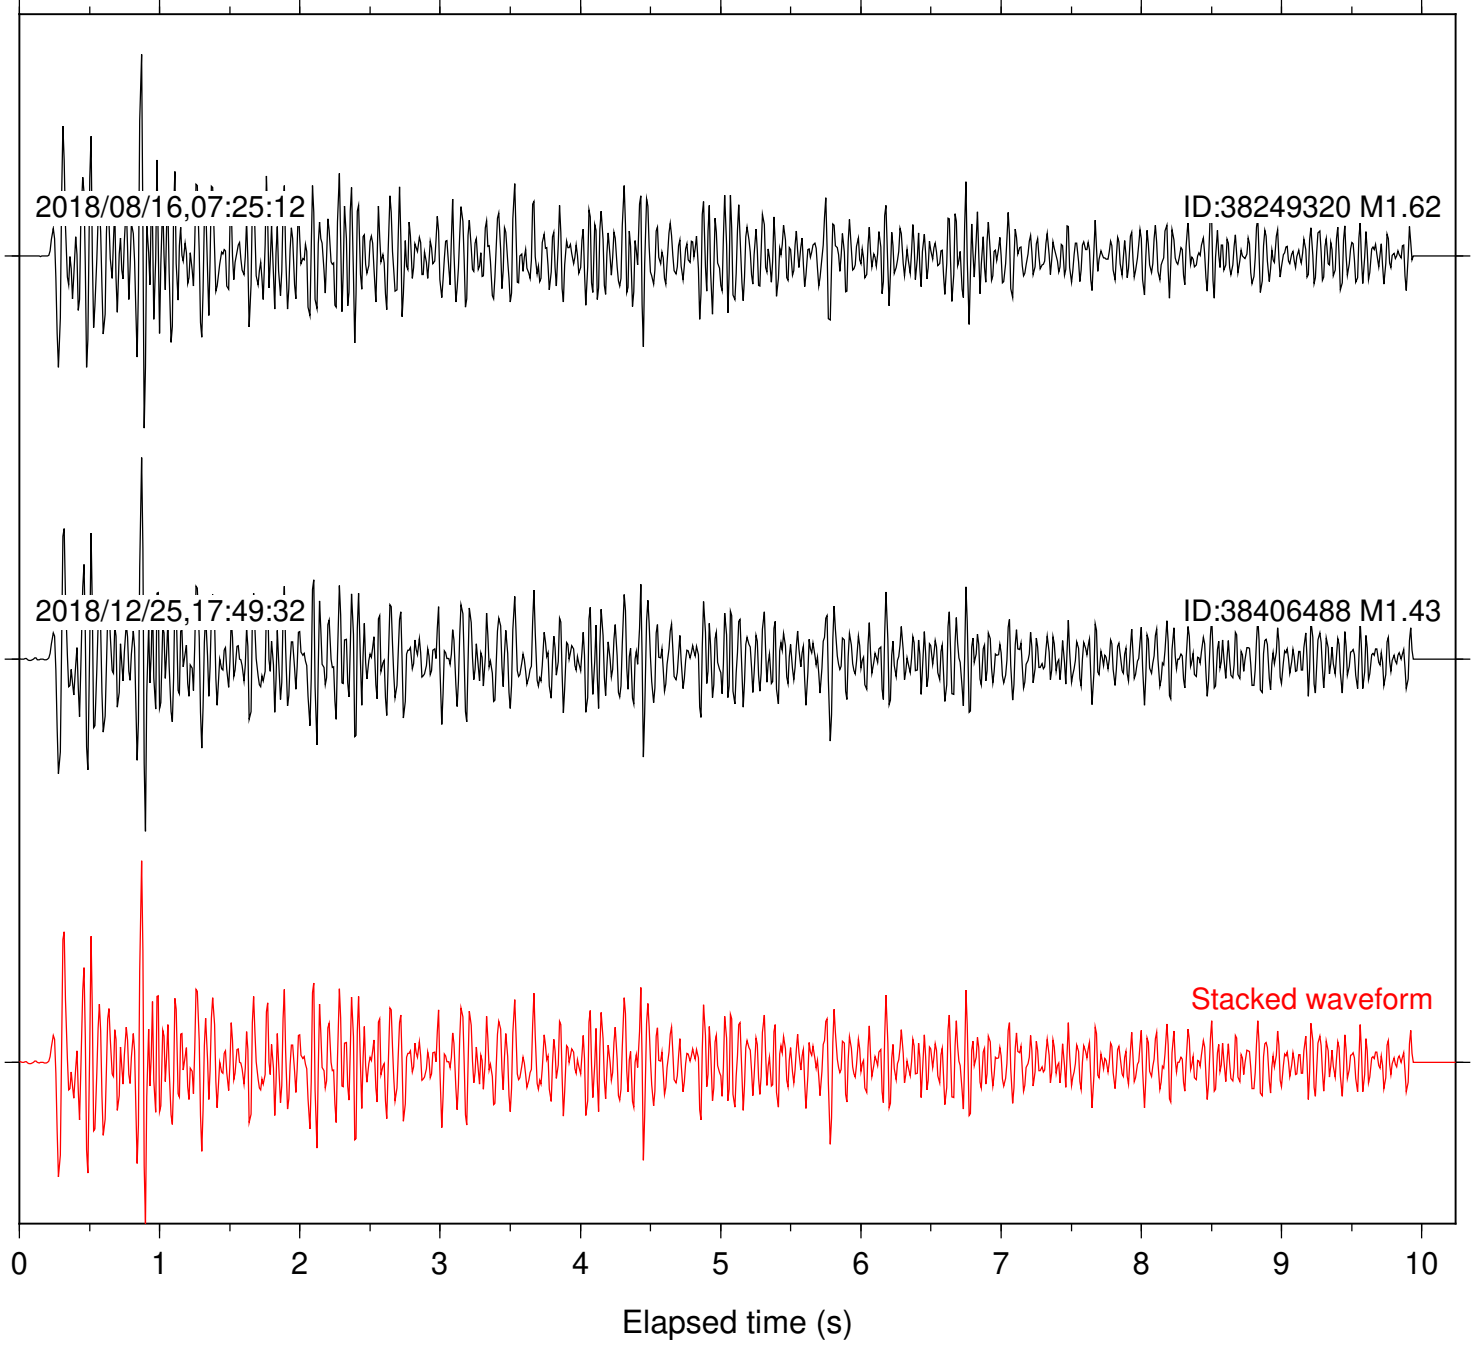

Focal depth: 4.76 km

Station: CSH Com: HHZ

Focal depth: 4.76 km

Station: DGR Com: HHZ

Focal depth: 4.76 km

Station: FRD Com: HHZ

Focal depth: 4.76 km

Station: HMT2 Com: HHZ

Focal depth: 4.76 km

Station: LKH Com: HHZ

Focal depth: 4.76 km

Station: PFO Com: HHZ

Focal depth: 4.76 km

Station: PLM Com: HHZ

Focal depth: 4.76 km

Station: POB2 Com: HHZ

Focal depth: 4.76 km

Station: SMER Com: HHZ

Focal depth: 4.76 km

Station: SND Com: HHZ

Focal depth: 4.76 km