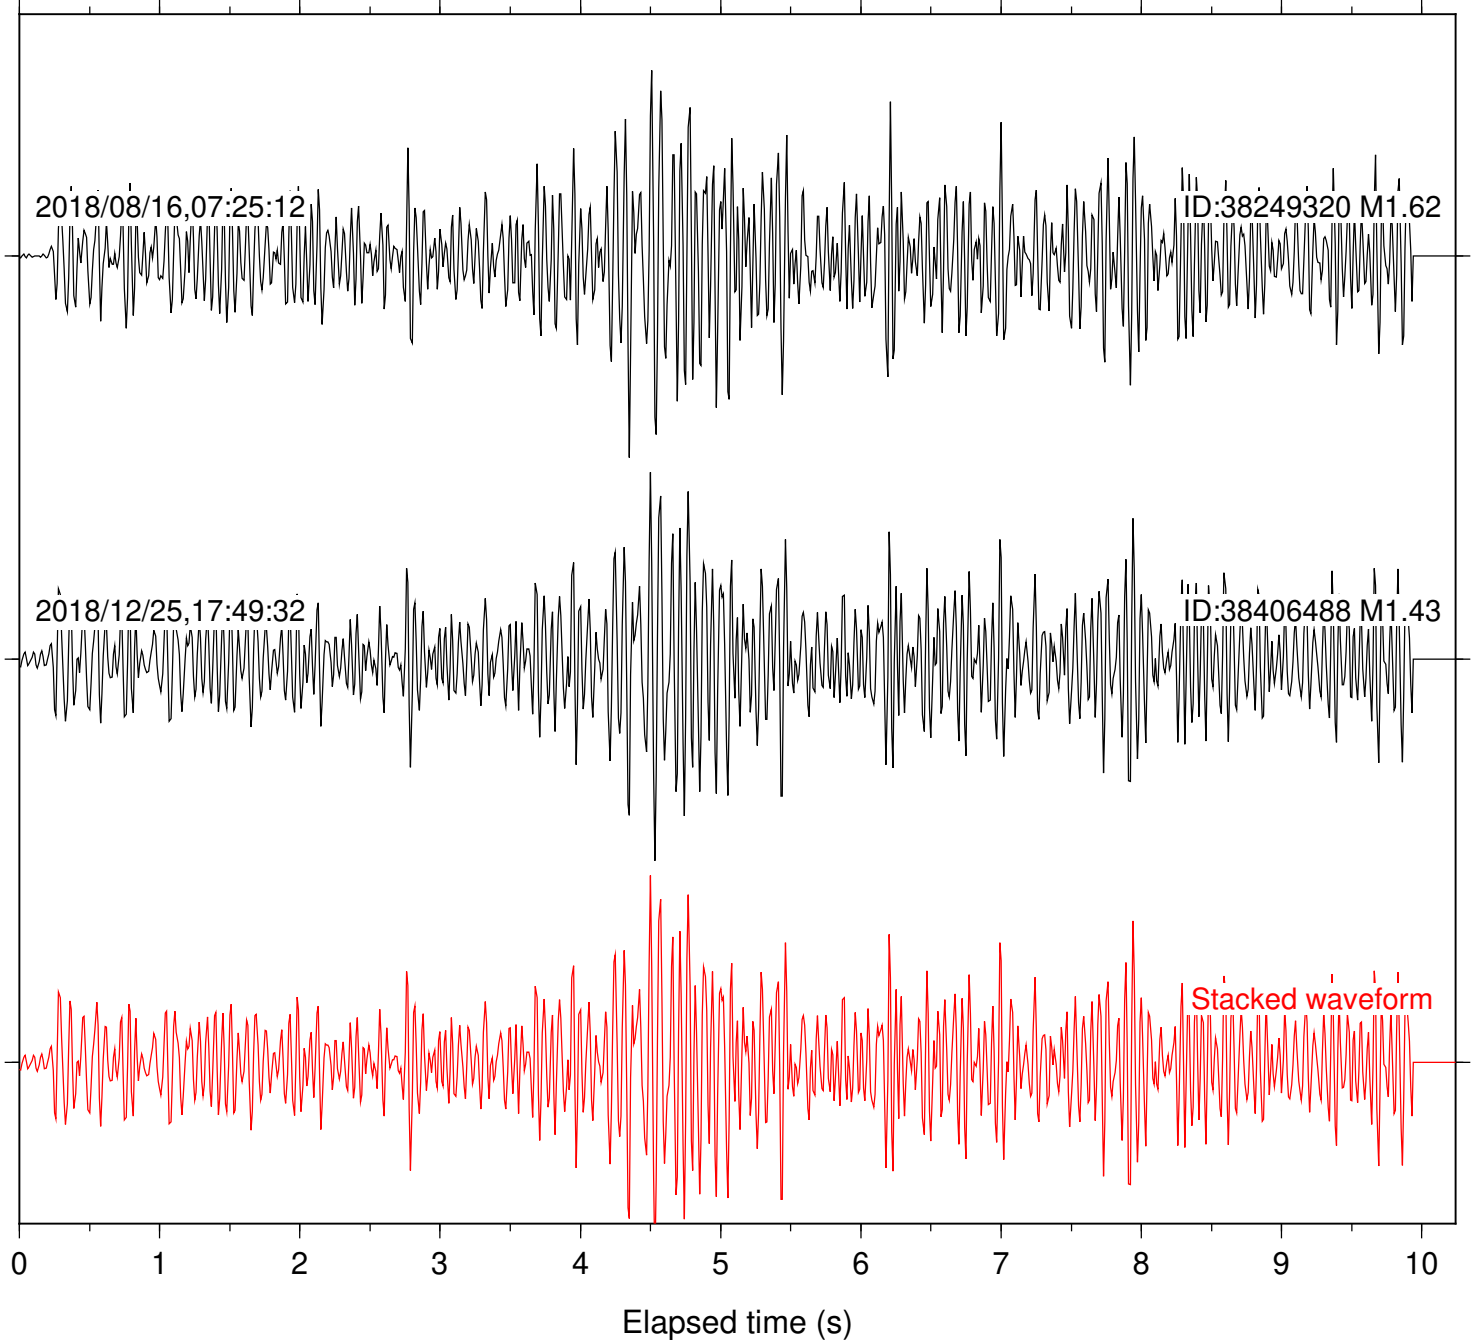

Focal depth: 4.76 km

Station: CSH Com: HHZ

Focal depth: 4.76 km

Station: DGR Com: HHZ

Focal depth: 4.76 km

Station: FRD Com: HHZ

Focal depth: 4.76 km

Station: HMT2 Com: HHZ

Focal depth: 4.76 km

Station: LKH Com: HHZ

Focal depth: 4.76 km

Station: PFO Com: HHZ

Focal depth: 4.76 km

Station: PLM Com: HHZ

Focal depth: 4.76 km

Station: POB2 Com: HHZ

Focal depth: 4.76 km

Station: SMER Com: HHZ

Focal depth: 4.76 km

Station: SND Com: HHZ

Focal depth: 4.76 km