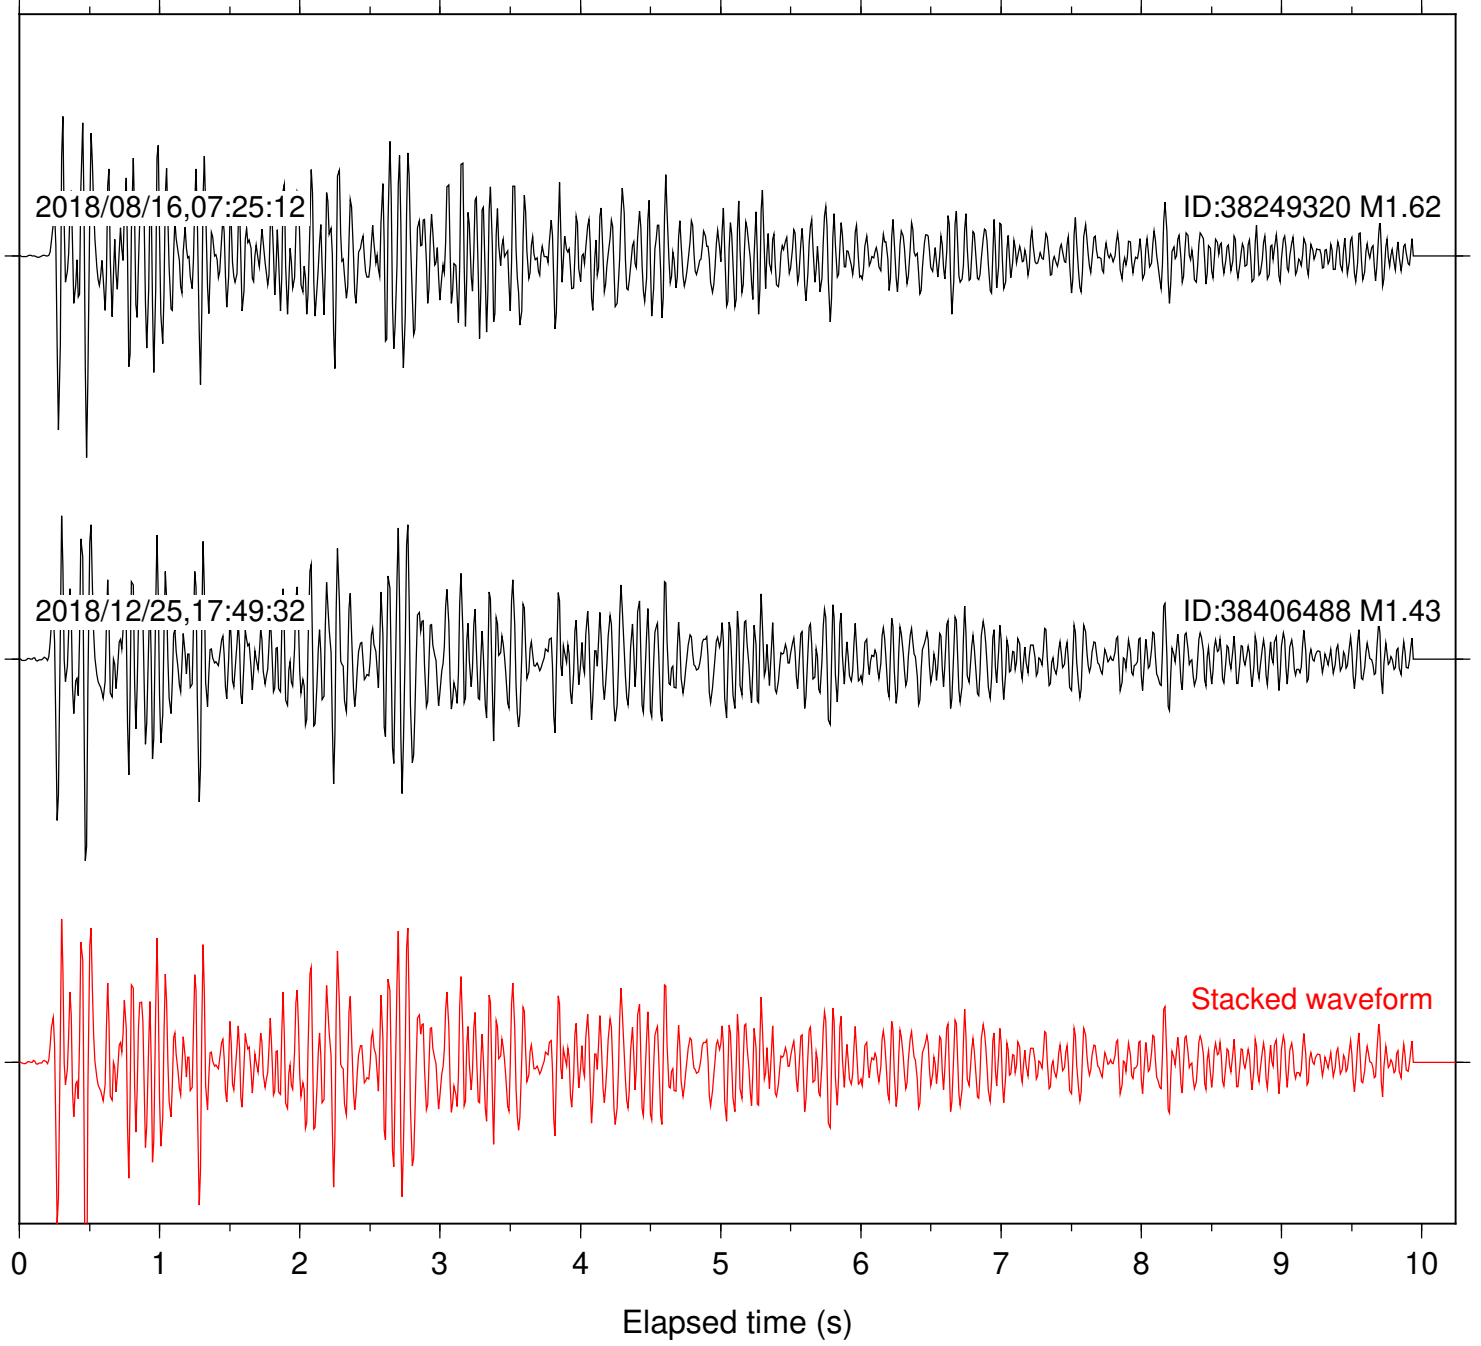

Station: B082 Com: EHZ

Focal depth: 4.76 km

Station: B087 Com: EHZ

Focal depth: 4.76 km

Station: B088 Com: EHZ

Focal depth: 4.76 km

2018/08/16,07:25:12

ID:38249320 M1.62

2018/12/25,17:49:32

ID:38406488 M1.43

Stacked waveform

0 1 2 3 4 5 6 7 8 9 10

Elapsed time (s)

Station: B093 Com: EHZ

Focal depth: 4.76 km

2018/08/16,07:25:12

Focal depth: 4.76 km

Station: CSH Com: HHZ

Focal depth: 4.76 km

Station: DGR Com: HHZ

Focal depth: 4.76 km

Station: FRD Com: HHZ

Focal depth: 4.76 km

Station: HMT2 Com: HHZ

Focal depth: 4.76 km

Station: SMER Com: HHZ

Focal depth: 4.76 km

Station: SND Com: HHZ

Focal depth: 4.76 km