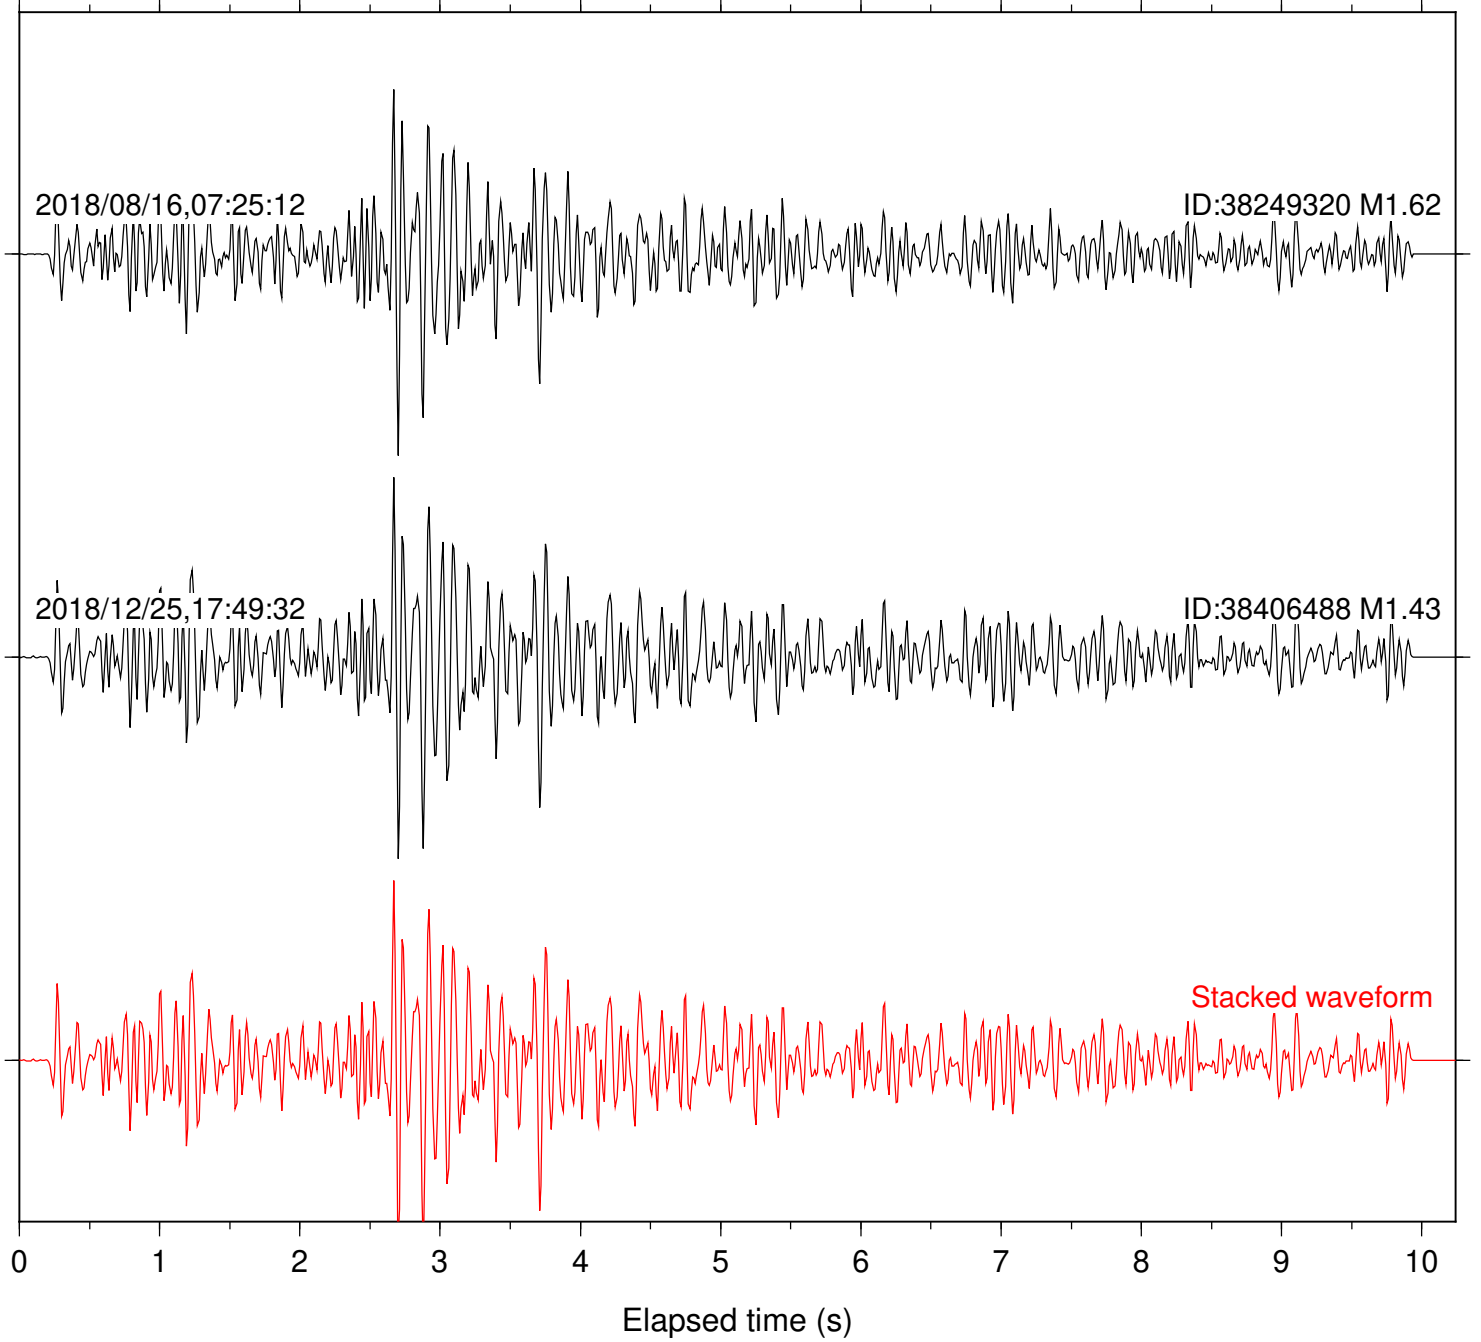

ID:38249320 M1.62

2018/12/25,17:49:32

ID:38406488 M1.43

Stacked waveform

0 1 2 3 4 5 6 7 8 9 10  
Elapsed time (s)

Station: B946 Com: EHZ

Focal depth: 4.76 km

Station: BAC Com: EHZ

Focal depth: 4.76 km

Station: CSH Com: HHZ

Focal depth: 4.76 km

Station: DGR Com: HHZ

Focal depth: 4.76 km

Station: FRD Com: HHZ

Focal depth: 4.76 km

Station: HMT2 Com: HHZ

Focal depth: 4.76 km

Station: LKH Com: HHZ

Focal depth: 4.76 km

Station: PFO Com: HHZ

Focal depth: 4.76 km

Station: PLM Com: HHZ

Focal depth: 4.76 km

Station: POB2 Com: HHZ

Focal depth: 4.76 km

Station: SMER Com: HHZ

Focal depth: 4.76 km

Station: SND Com: HHZ

Focal depth: 4.76 km