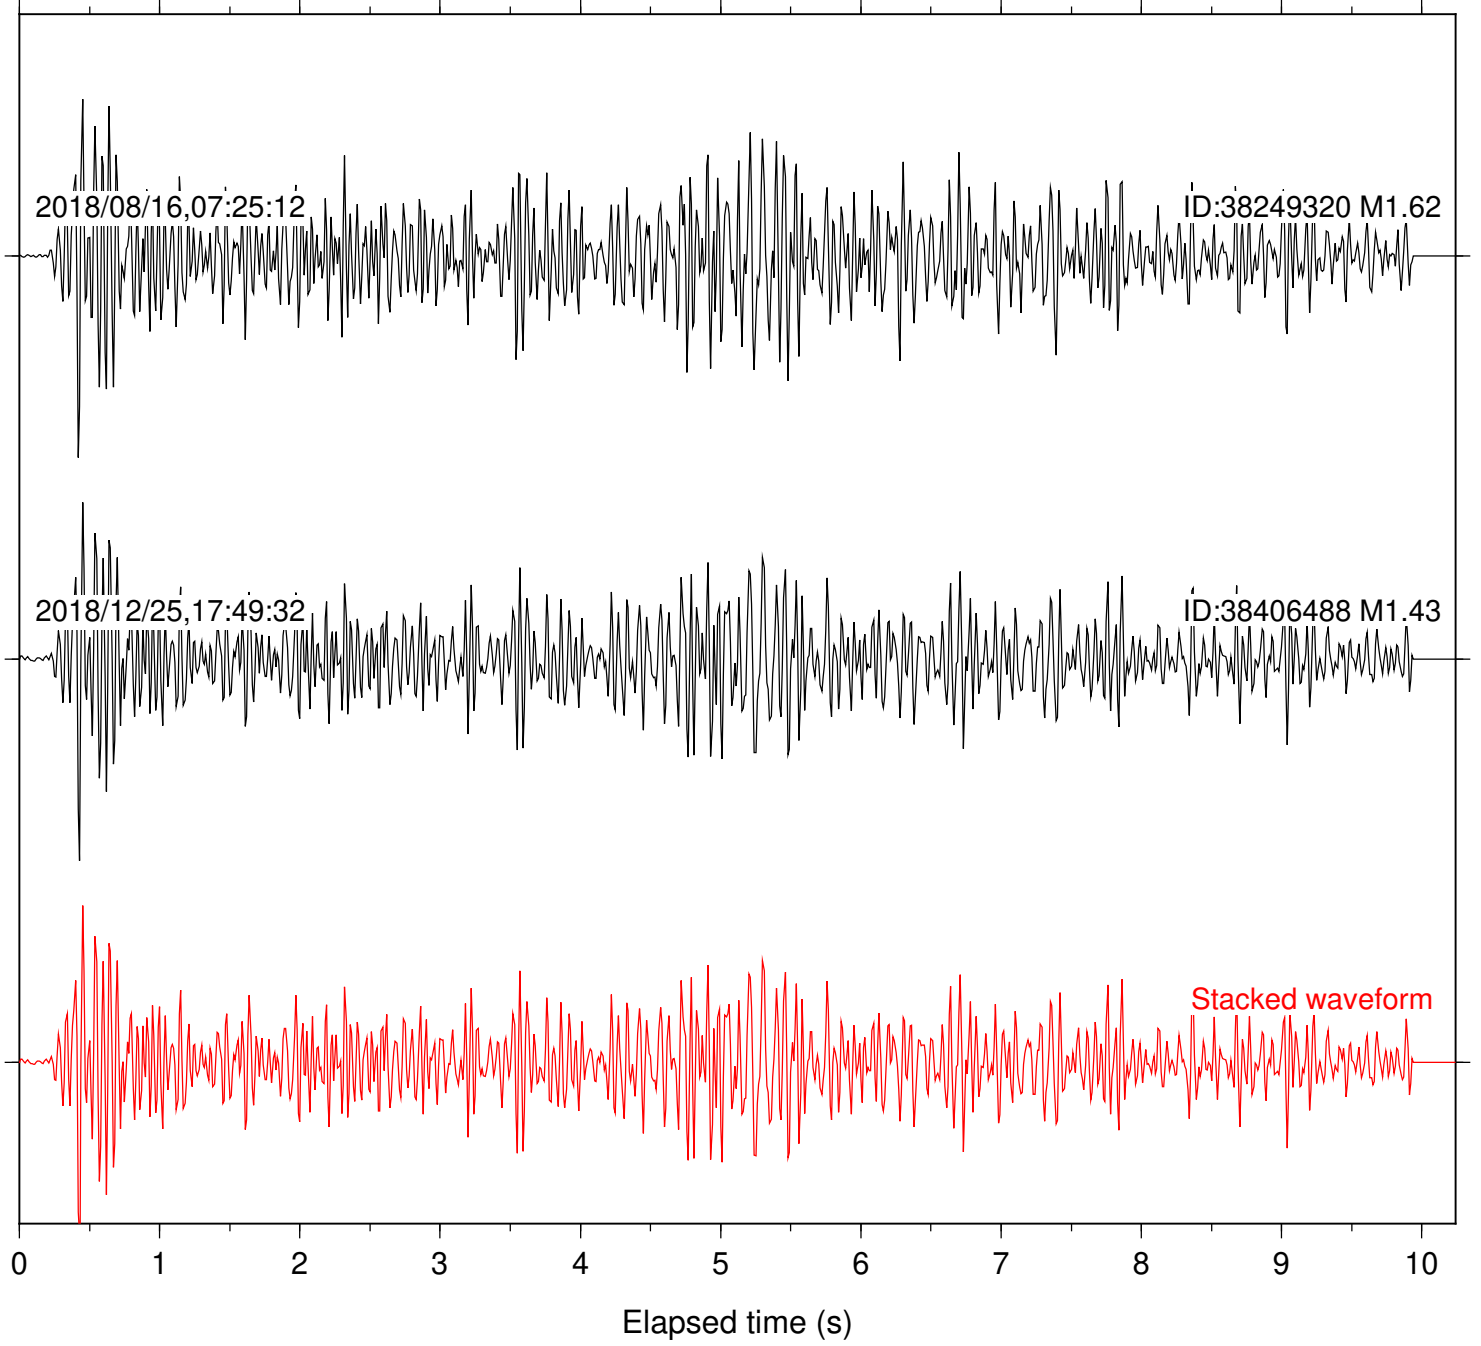

Focal depth: 4.76 km

Station: CSH Com: HHZ

Focal depth: 4.76 km

Station: DGR Com: HHZ

Focal depth: 4.76 km

Station: FRD Com: HHZ

Focal depth: 4.76 km

Station: HMT2 Com: HHZ

Focal depth: 4.76 km

Station: LKH Com: HHZ

Focal depth: 4.76 km

Station: PFO Com: HHZ

Focal depth: 4.76 km

Station: PLM Com: HHZ

Focal depth: 4.76 km

Station: POB2 Com: HHZ

Focal depth: 4.76 km

Station: SMER Com: HHZ

Focal depth: 4.76 km

Station: SND Com: HHZ

Focal depth: 4.76 km