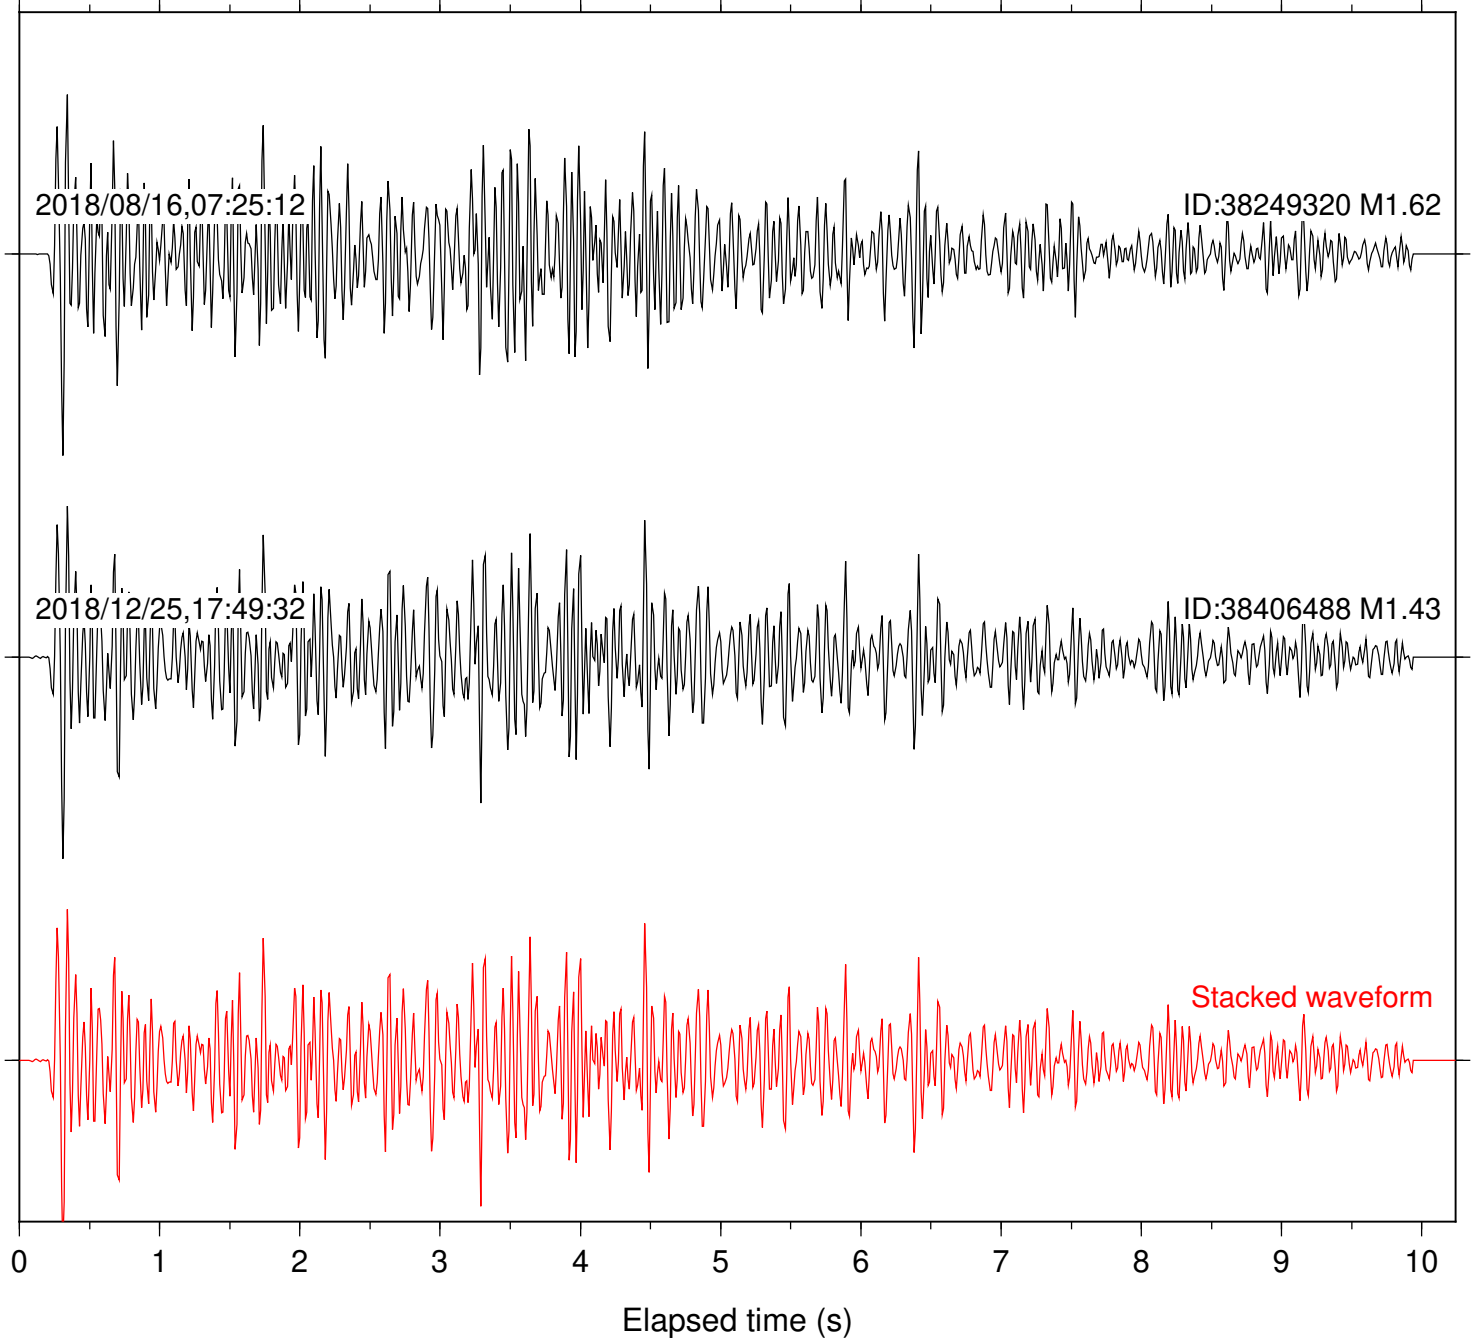

Focal depth: 4.76 km

Station: CSH Com: HHZ

Focal depth: 4.76 km

Station: DGR Com: HHZ

Focal depth: 4.76 km

Station: FRD Com: HHZ

Focal depth: 4.76 km

Station: HMT2 Com: HHZ

Focal depth: 4.76 km

Station: LKH Com: HHZ

Focal depth: 4.76 km

Station: PFO Com: HHZ

Focal depth: 4.76 km

Station: PLM Com: HHZ

Focal depth: 4.76 km

Station: POB2 Com: HHZ

Focal depth: 4.76 km

Station: SMER Com: HHZ

Focal depth: 4.76 km

Station: SND Com: HHZ

Focal depth: 4.76 km