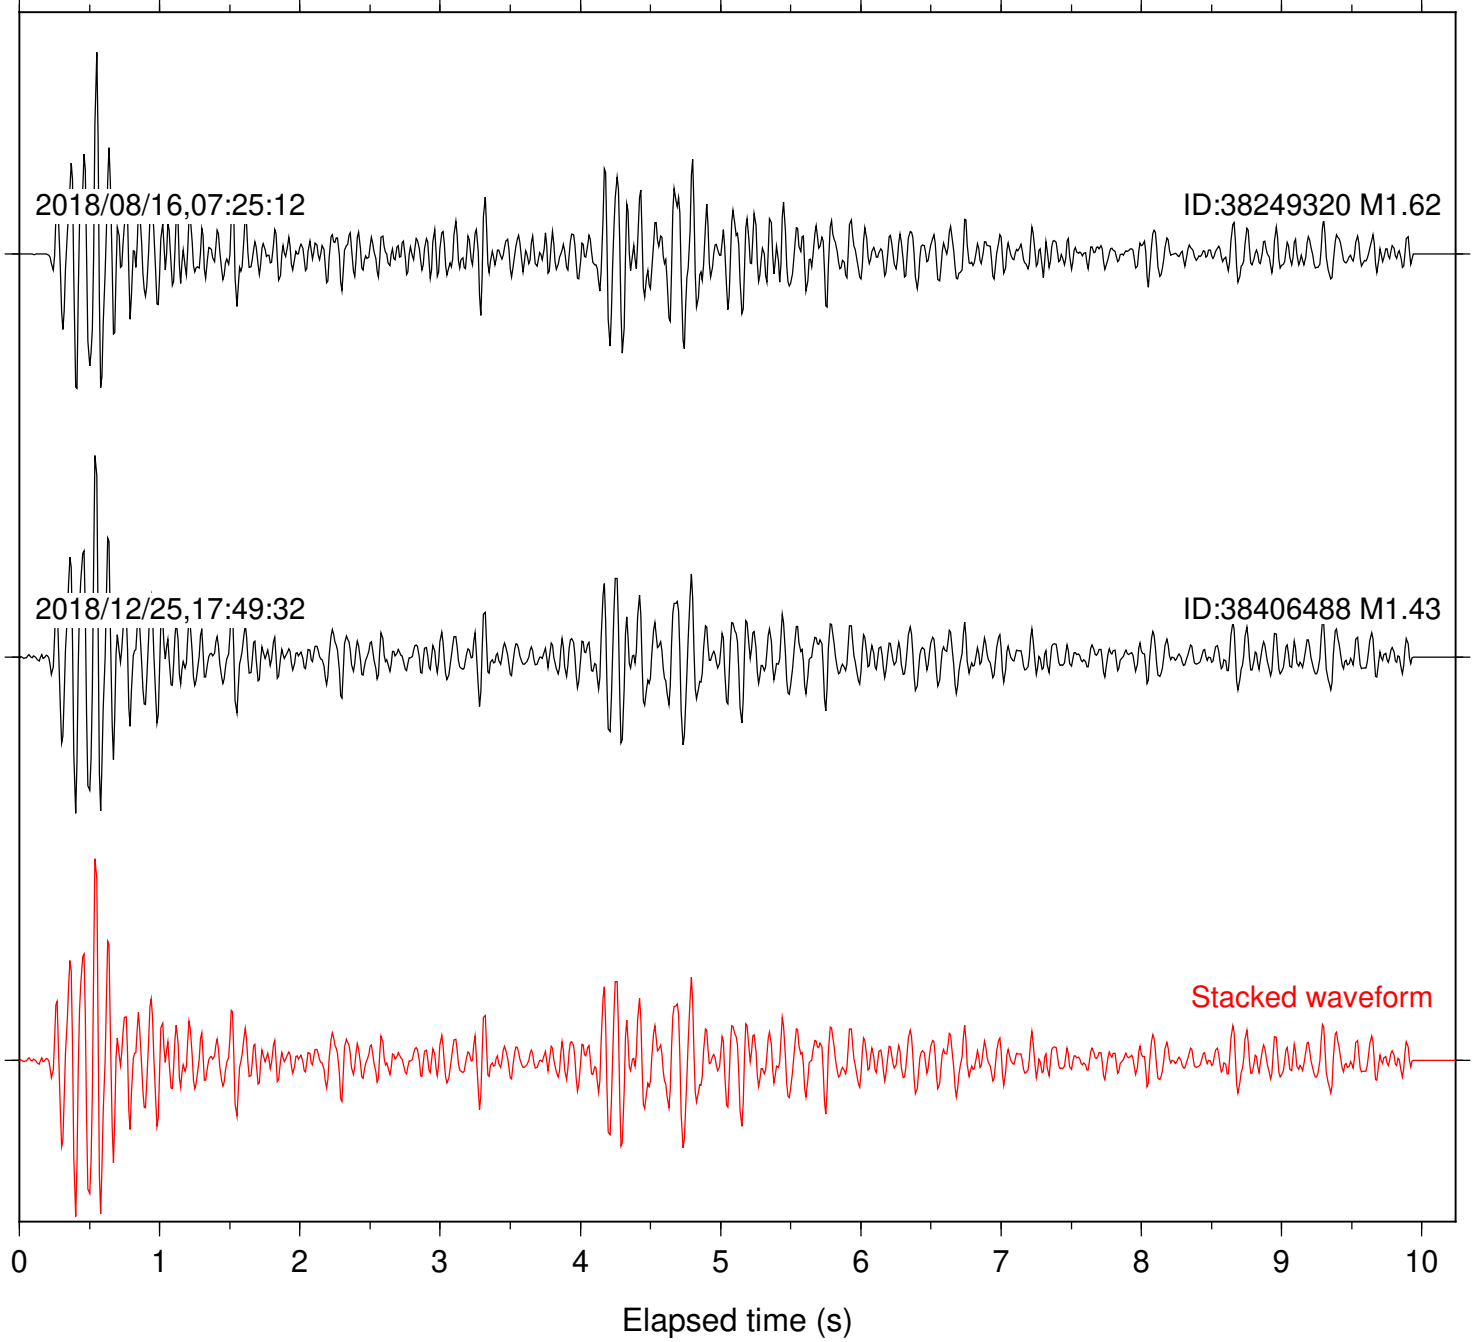

Focal depth: 4.76 km

Station: CSH Com: HHZ

Focal depth: 4.76 km

Station: DGR Com: HHZ

Focal depth: 4.76 km

Station: FRD Com: HHZ

Focal depth: 4.76 km

Station: HMT2 Com: HHZ

Focal depth: 4.76 km

Station: LKH Com: HHZ

Focal depth: 4.76 km

Station: PFO Com: HHZ

Focal depth: 4.76 km

Station: PLM Com: HHZ

Focal depth: 4.76 km

Station: POB2 Com: HHZ

Focal depth: 4.76 km

Station: SMER Com: HHZ

Focal depth: 4.76 km

Station: SND Com: HHZ

Focal depth: 4.76 km