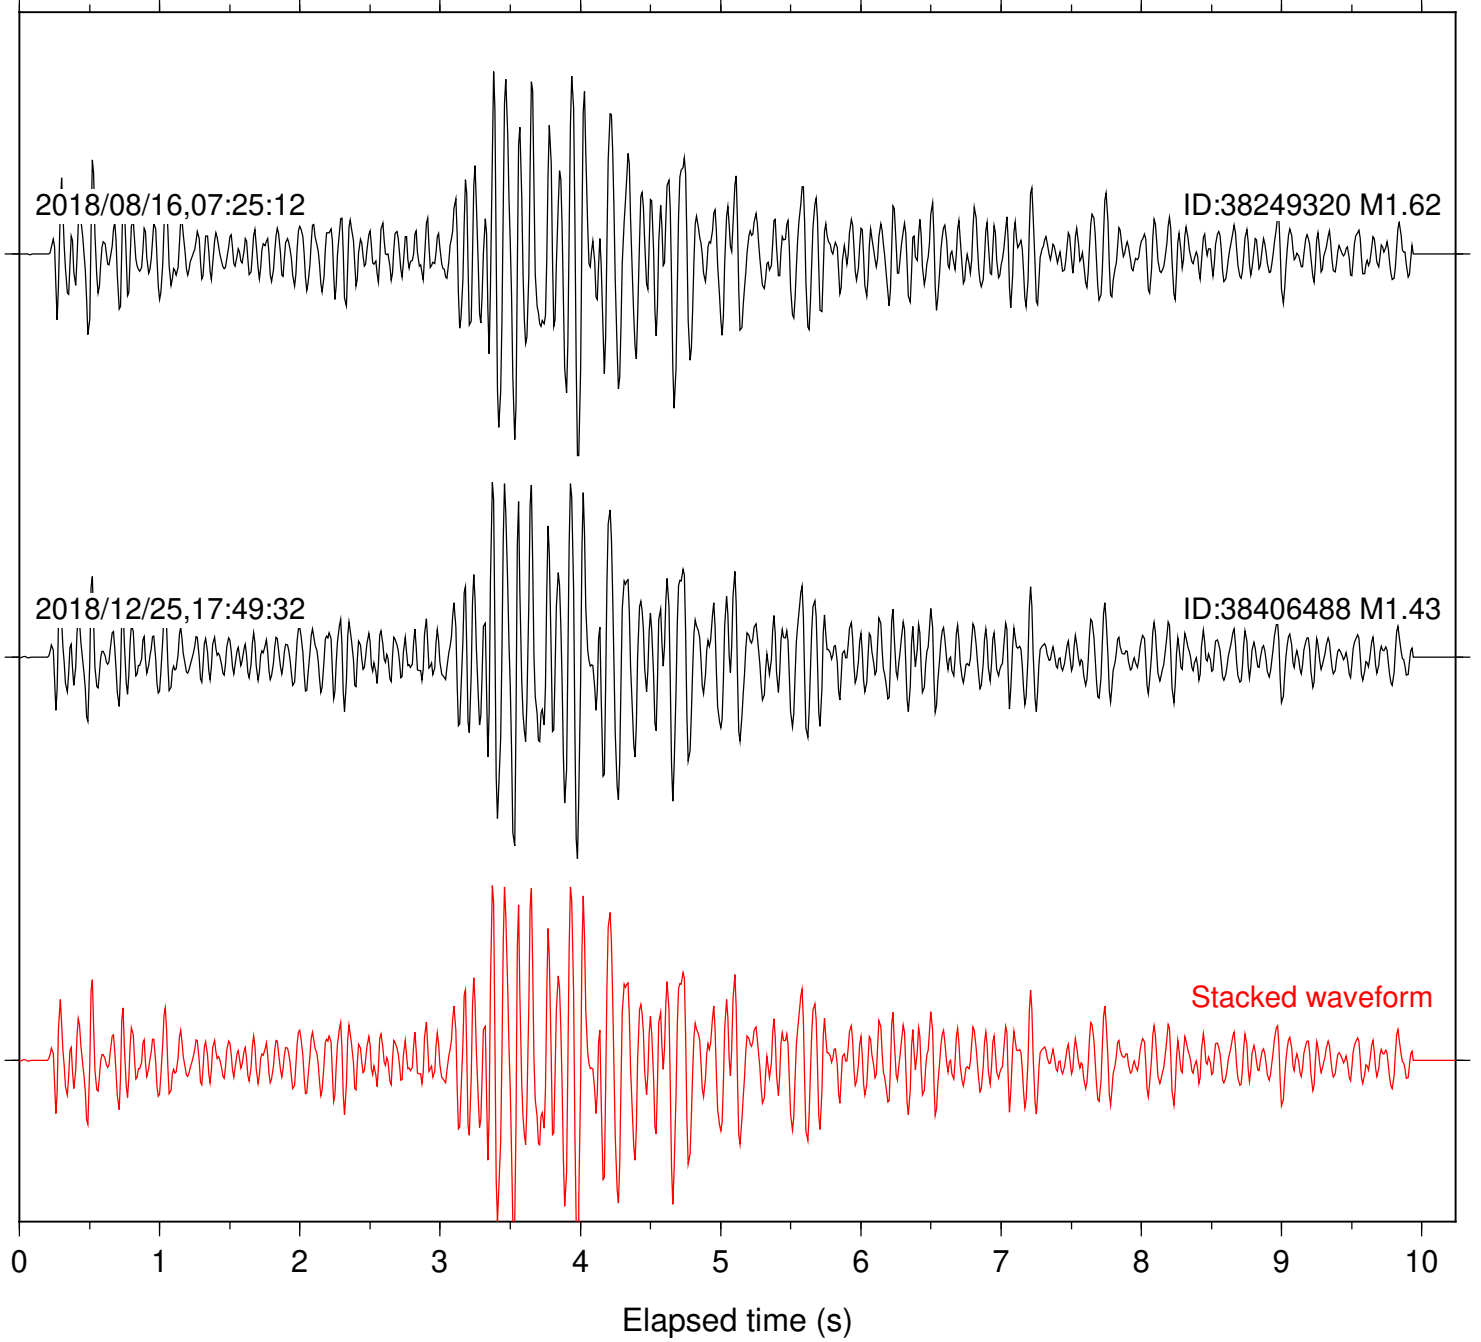

Focal depth: 4.76 km

Station: CSH Com: HHZ

Focal depth: 4.76 km

Station: DGR Com: HHZ

Focal depth: 4.76 km

Station: FRD Com: HHZ

Focal depth: 4.76 km

Station: HMT2 Com: HHZ

Focal depth: 4.76 km

Station: LKH Com: HHZ

Focal depth: 4.76 km

Station: PFO Com: HHZ

Focal depth: 4.76 km

Station: PLM Com: HHZ

Focal depth: 4.76 km

Station: POB2 Com: HHZ

Focal depth: 4.76 km

Station: SMER Com: HHZ

Focal depth: 4.76 km

Station: SND Com: HHZ

Focal depth: 4.76 km