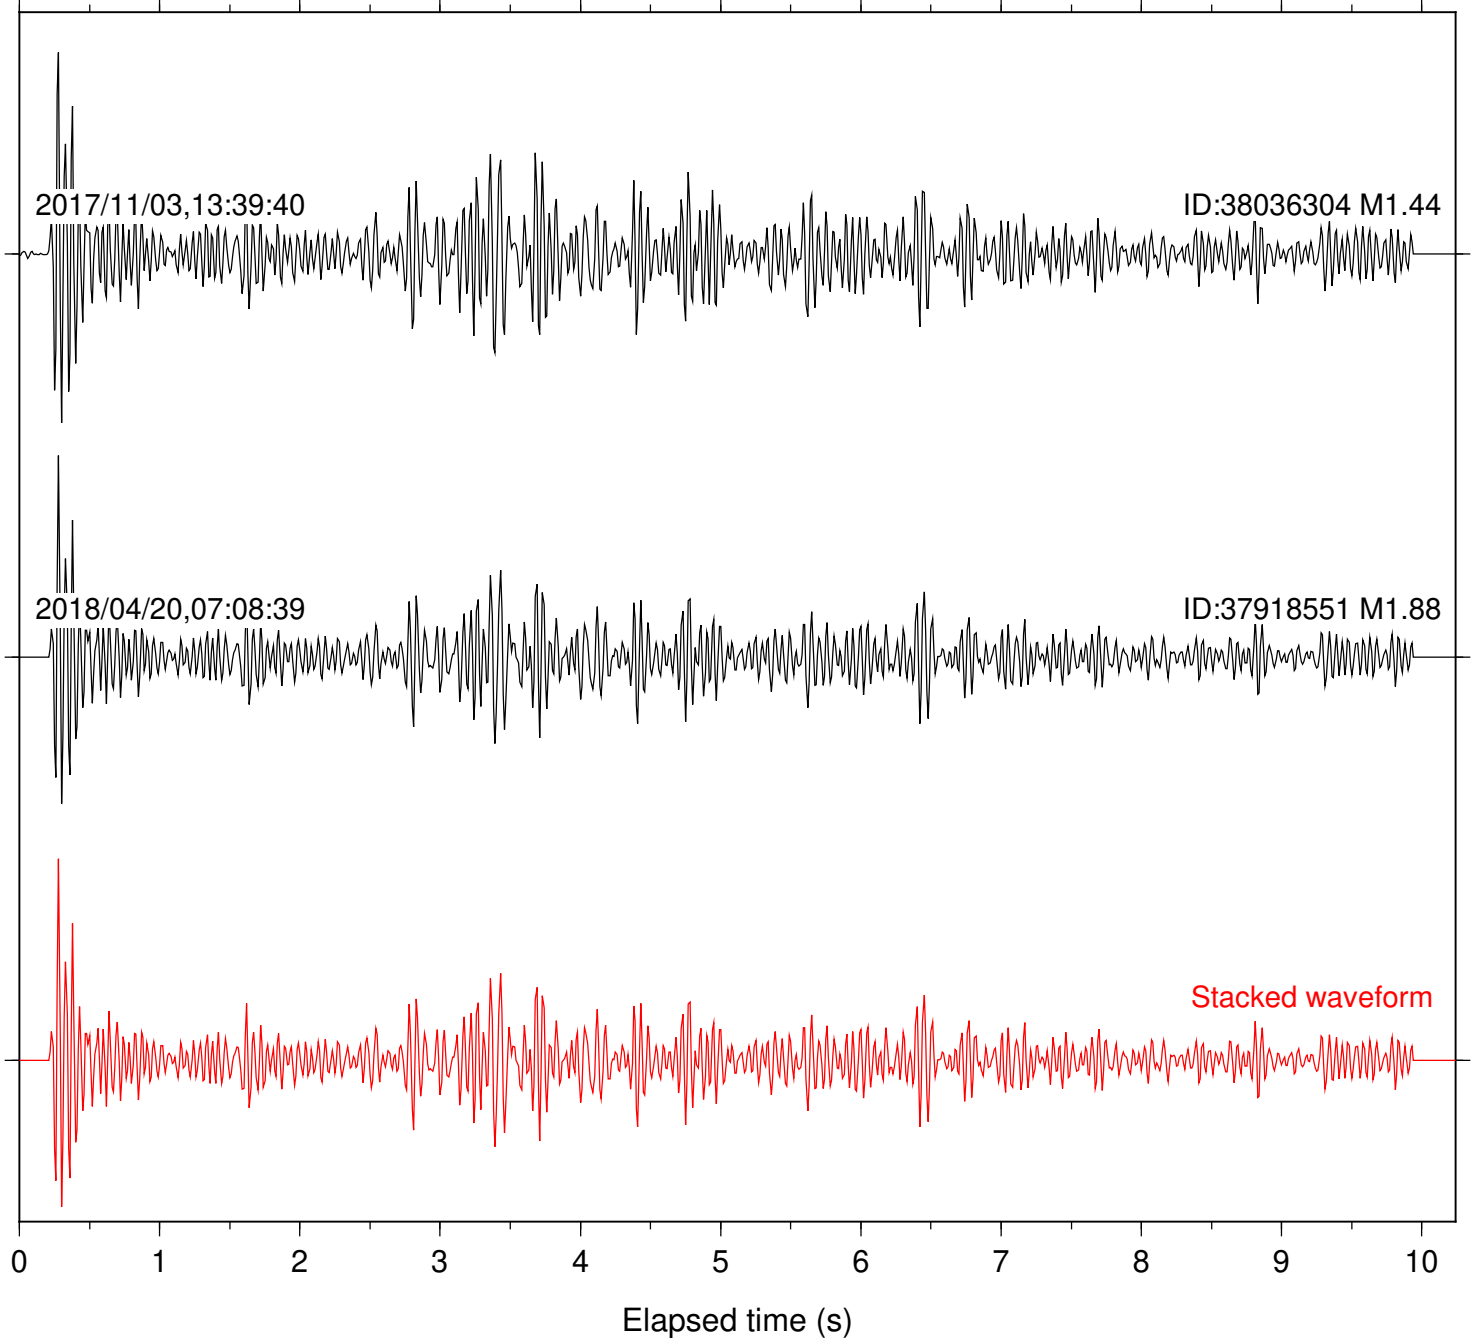

Station: CRY Com: HHZ

Focal depth: 7.65 km

Station: CSH Com: HHZ

Focal depth: 7.65 km

Station: DGR Com: HHZ

Focal depth: 7.65 km

Station: DNR Com: HHZ

Focal depth: 7.65 km

Station: FRD Com: HHZ

Focal depth: 7.65 km

Station: HMT2 Com: HHZ

Focal depth: 7.65 km

Station: KNW Com: HHZ

Focal depth: 7.65 km

Station: LKH Com: HHZ

Focal depth: 7.65 km

Station: LVA2 Com: HHZ

Focal depth: 7.65 km

2017/11/03,13:38:38

ID:38036304 M1.44

2018/04/20,07:08:39

ID:37918551 M1.88

Stacked waveform

0 1 2 3 4 5 6 7 8 9 10
Elapsed time (s)