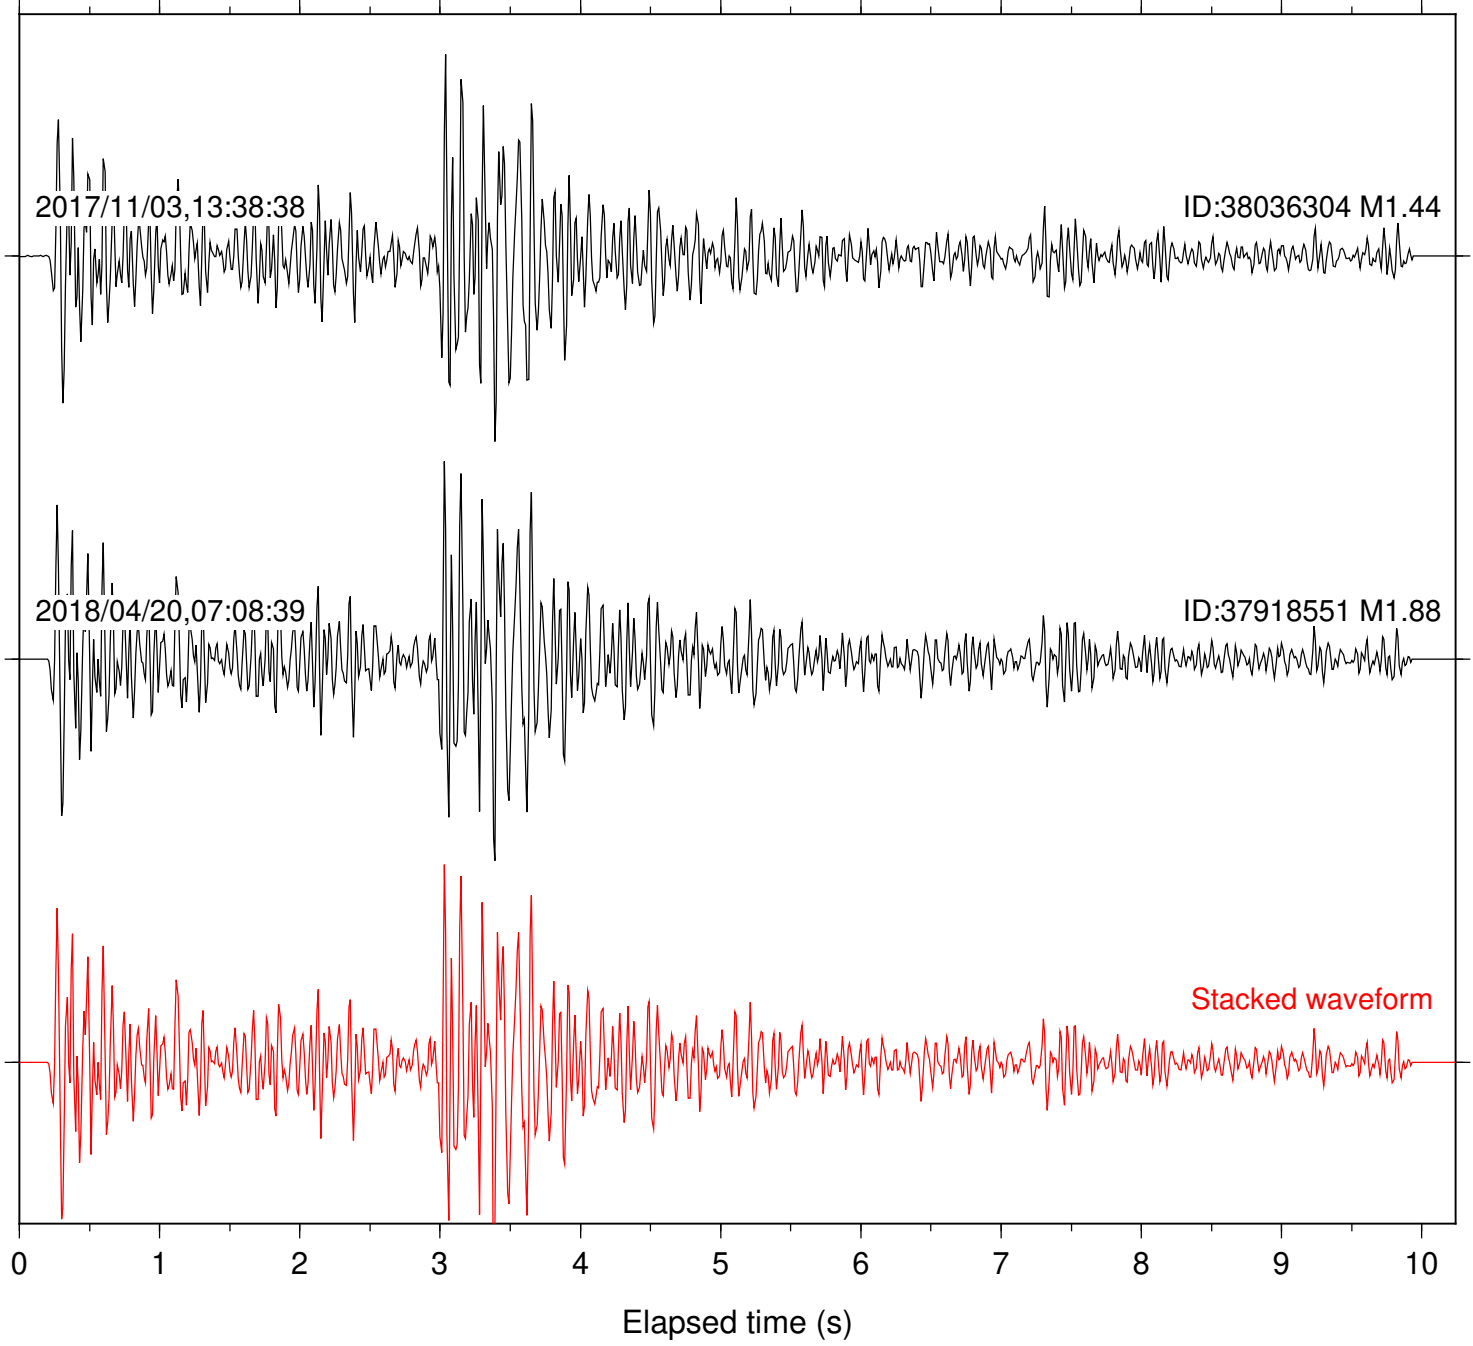

Station: B081 Com: EHZ

Focal depth: 7.65 km

Station: B082 Com: EHZ

Focal depth: 7.65 km

Station: B084 Com: EHZ

Focal depth: 7.65 km

Station: B086 Com: EHZ

Focal depth: 7.65 km

Station: B087 Com: EHZ

Focal depth: 7.65 km

Station: B088 Com: EHZ

Focal depth: 7.65 km

Station: B093 Com: EHZ

Focal depth: 7.65 km

2017/11/03,13:38:38

ID:38036304 M1.44

2018/04/20,07:08:39

ID:37918551 M1.88

Stacked waveform

0 1 2 3 4 5 6 7 8 9 10
Elapsed time (s)

Station: B946 Com: EHZ

Focal depth: 7.65 km

2017/11/03,13:38:38

ID:38036304 M1.44

Station: CRY Com: HHZ

Focal depth: 7.65 km

Station: CSH Com: HHZ

Focal depth: 7.65 km

Station: DGR Com: HHZ

Focal depth: 7.65 km

Station: DNR Com: HHZ

Focal depth: 7.65 km