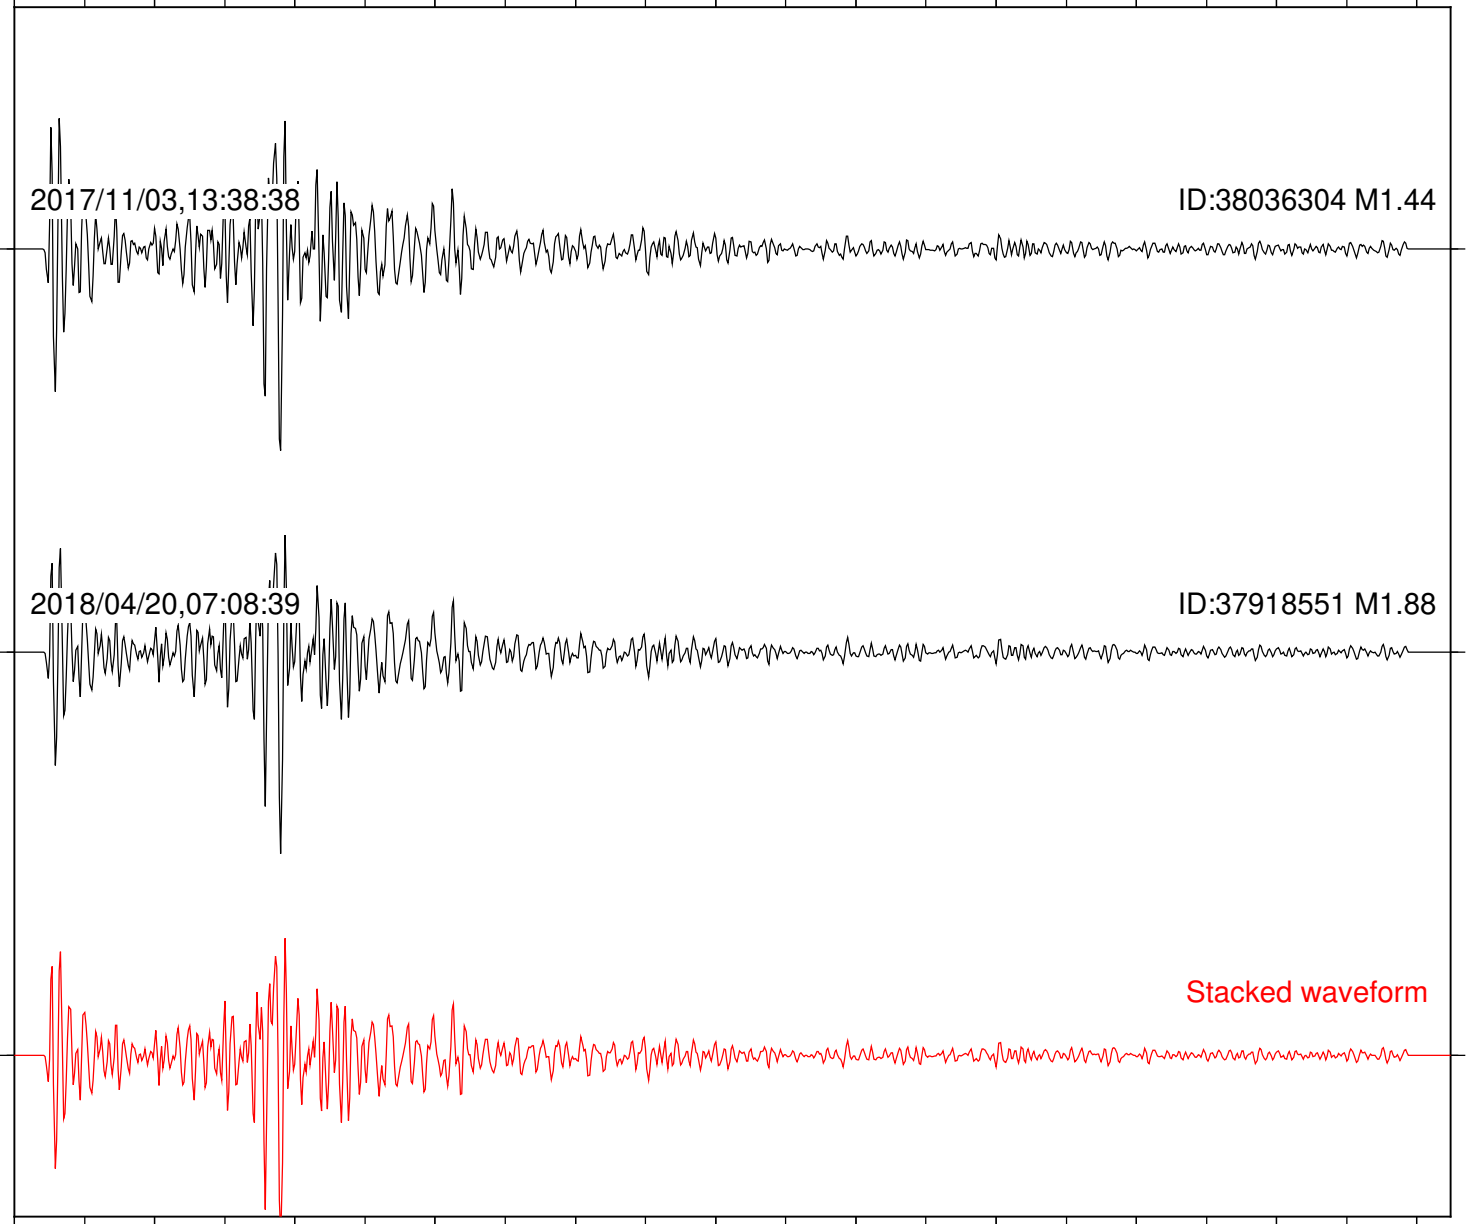

Station: B093 Com: EHZ

Focal depth: 7.65 km

2017/11/03,13:38:38

ID:38036304 M1.44

2018/04/20,07:08:39

ID:37918551 M1.88

Stacked waveform

0 1 2 3 4 5 6 7 8 9 10
Elapsed time (s)