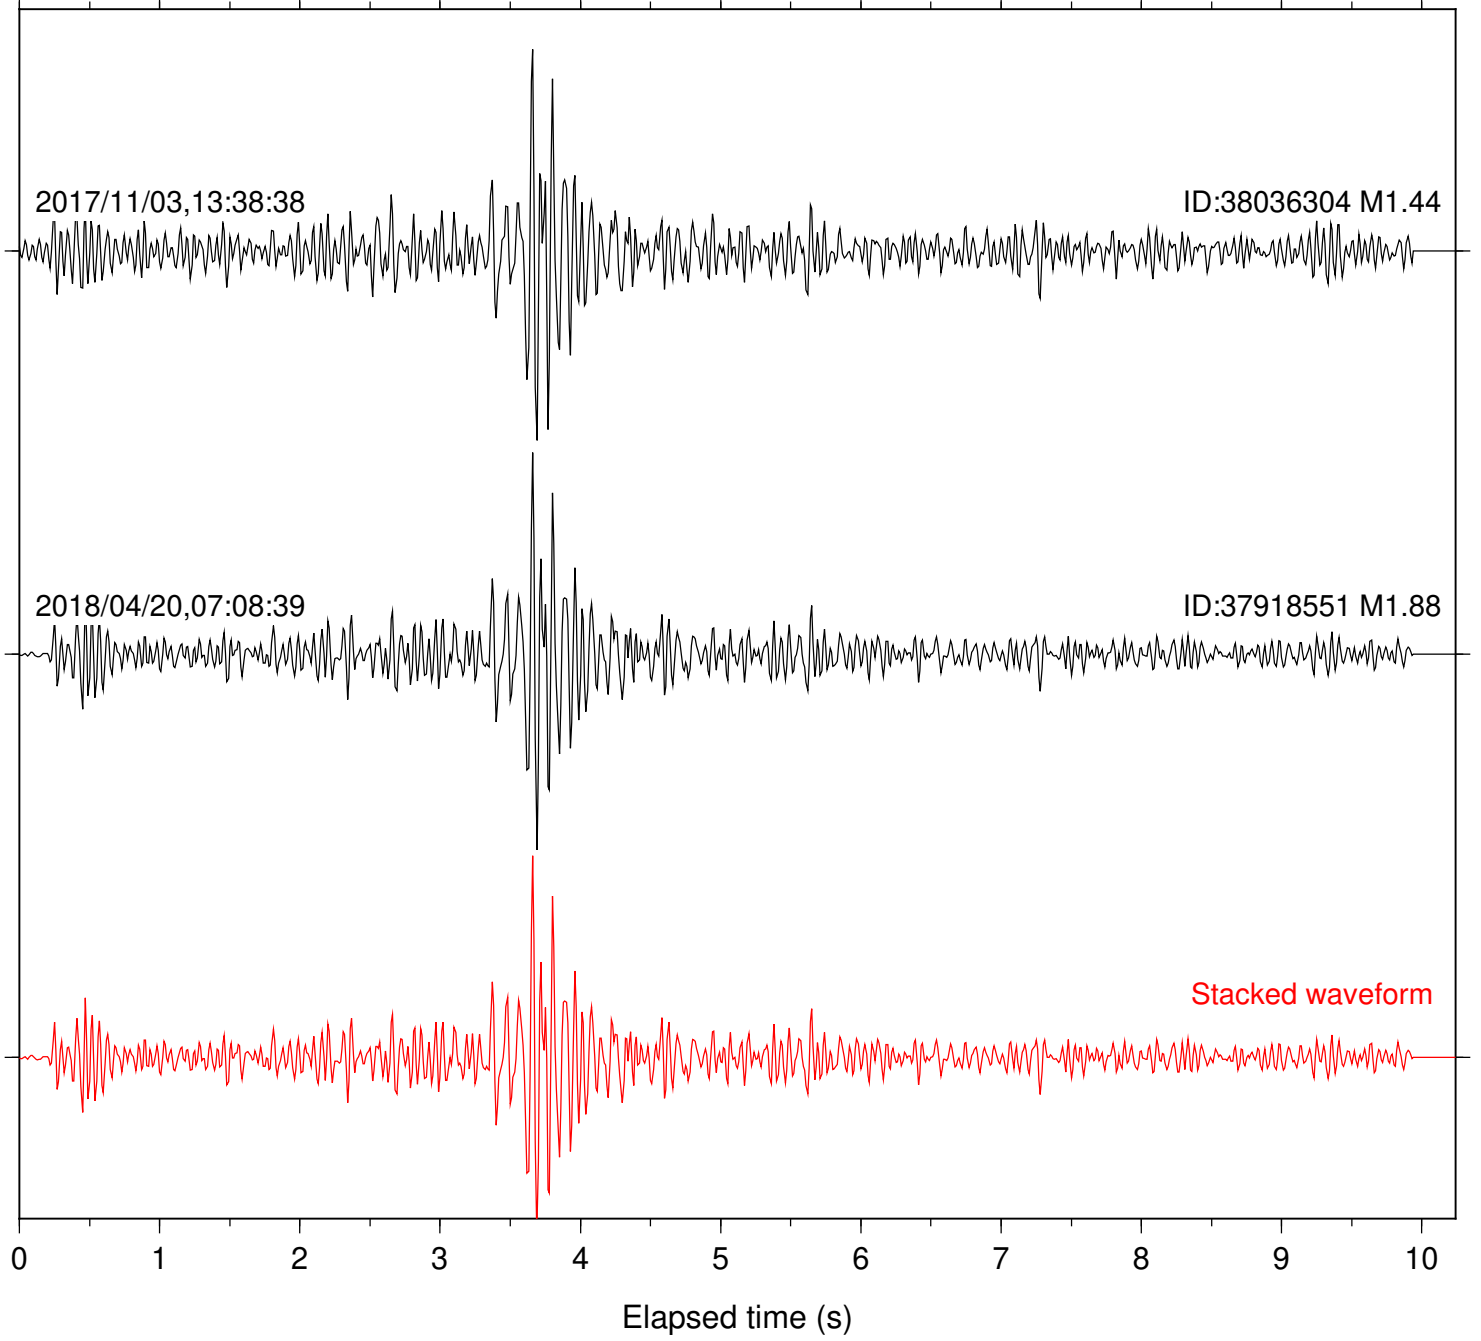

Station: B081 Com: EHZ

Focal depth: 7.65 km

Station: B082 Com: EHZ

Focal depth: 7.65 km

Station: B084 Com: EHZ

Focal depth: 7.65 km

Station: B086 Com: EHZ

Focal depth: 7.65 km

Station: B087 Com: EHZ

Focal depth: 7.65 km

Station: B088 Com: EHZ

Focal depth: 7.65 km

Station: B093 Com: EHZ

Focal depth: 7.65 km

2017/11/03,13:38:38

ID:38036304 M1.44

Station: CRY Com: HHZ

Focal depth: 7.65 km

Station: CSH Com: HHZ

Focal depth: 7.65 km

Station: DGR Com: HHZ

Focal depth: 7.65 km

Station: DNR Com: HHZ

Focal depth: 7.65 km

Station: LVA2 Com: HHZ

Focal depth: 7.65 km

2017/11/03,13:38:38

ID:38036304 M1.44

2018/04/20,07:08:39

ID:37918551 M1.88

Stacked waveform

0 1 2 3 4 5 6 7 8 9 10
Elapsed time (s)