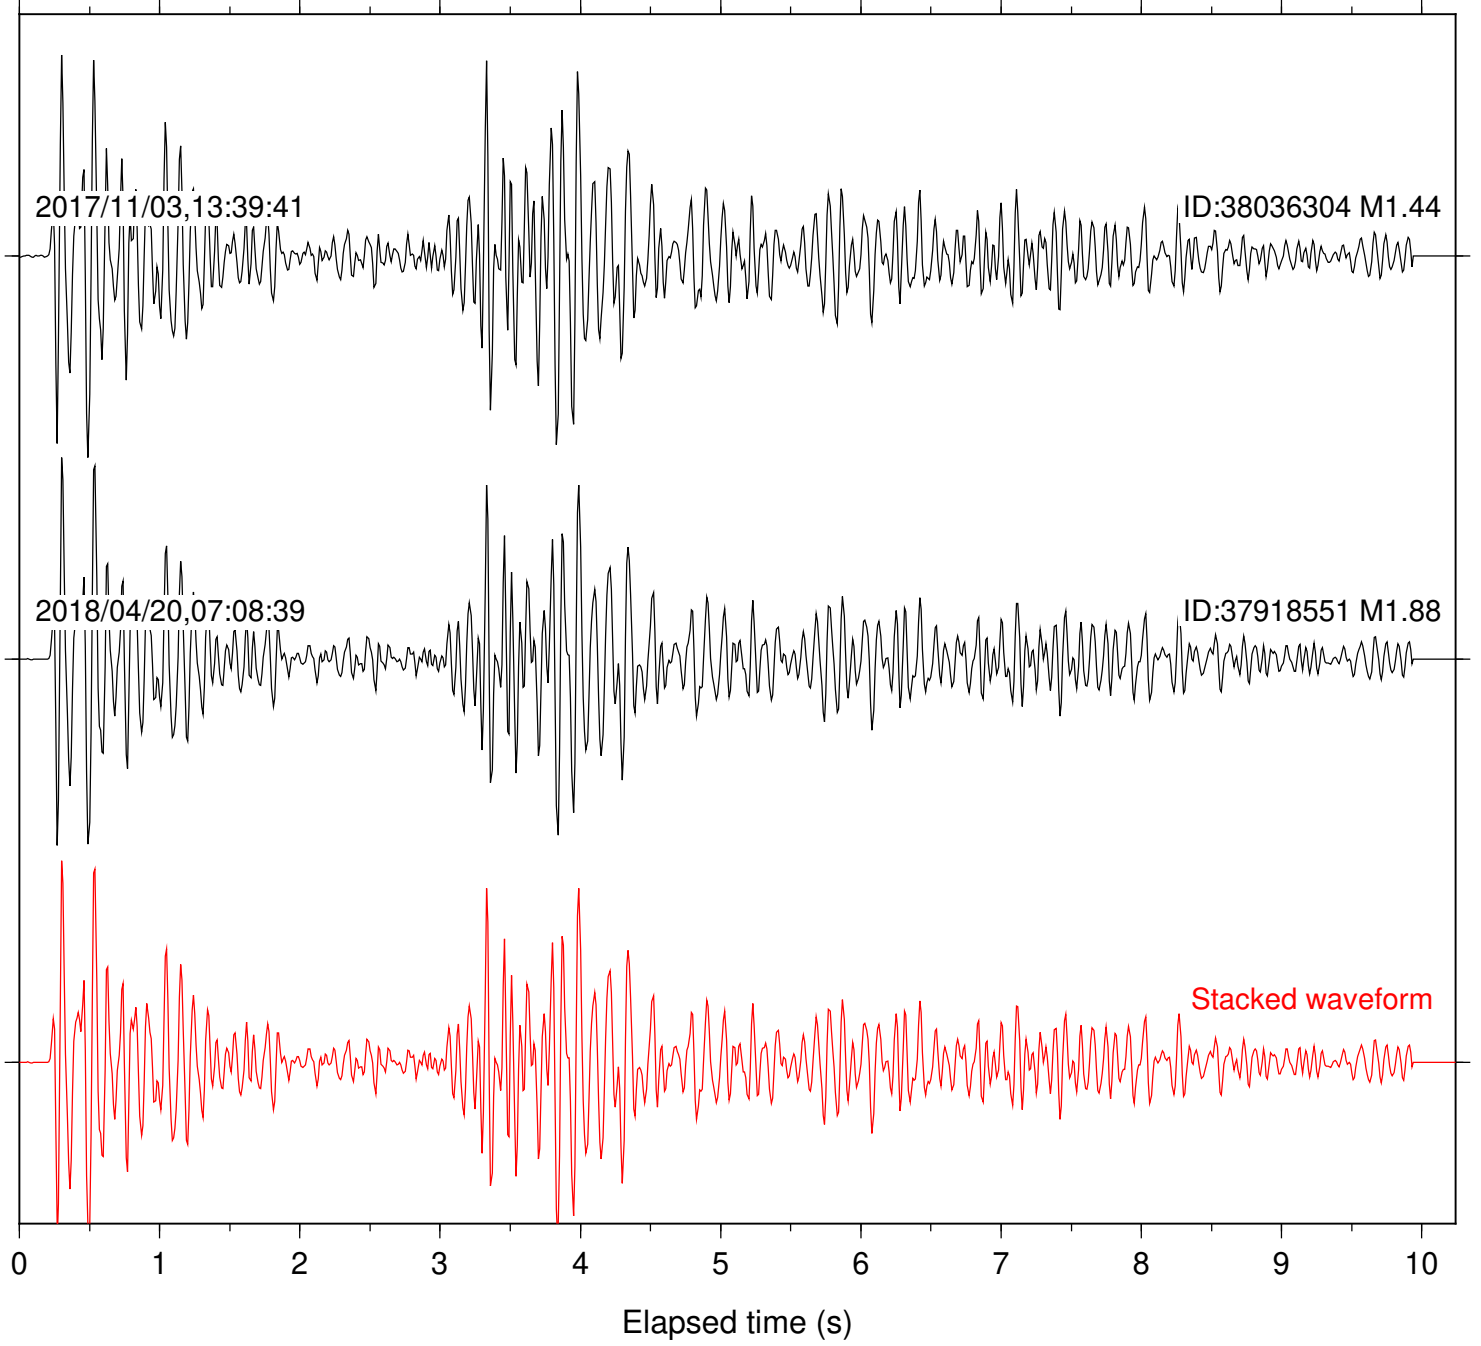

Station: FRD Com: HHZ

Focal depth: 7.65 km

Station: HMT2 Com: HHZ

Focal depth: 7.65 km

Station: KNW Com: HHZ

Focal depth: 7.65 km

Station: LKH Com: HHZ

Focal depth: 7.65 km

Station: MTG Com: HHZ

Focal depth: 7.65 km

Station: PFO Com: HHZ

Focal depth: 7.65 km

Station: PLM Com: HHZ

Focal depth: 7.65 km

2017/11/03,13:39:38

ID:38036304 M1.44

2018/04/20,07:08:39

ID:37918551 M1.88

Stacked waveform

0 1 2 3 4 5 6 7 8 9 10
Elapsed time (s)

Station: POB2 Com: HHZ

Focal depth: 7.65 km

Station: SND Com: HHZ

Focal depth: 7.65 km