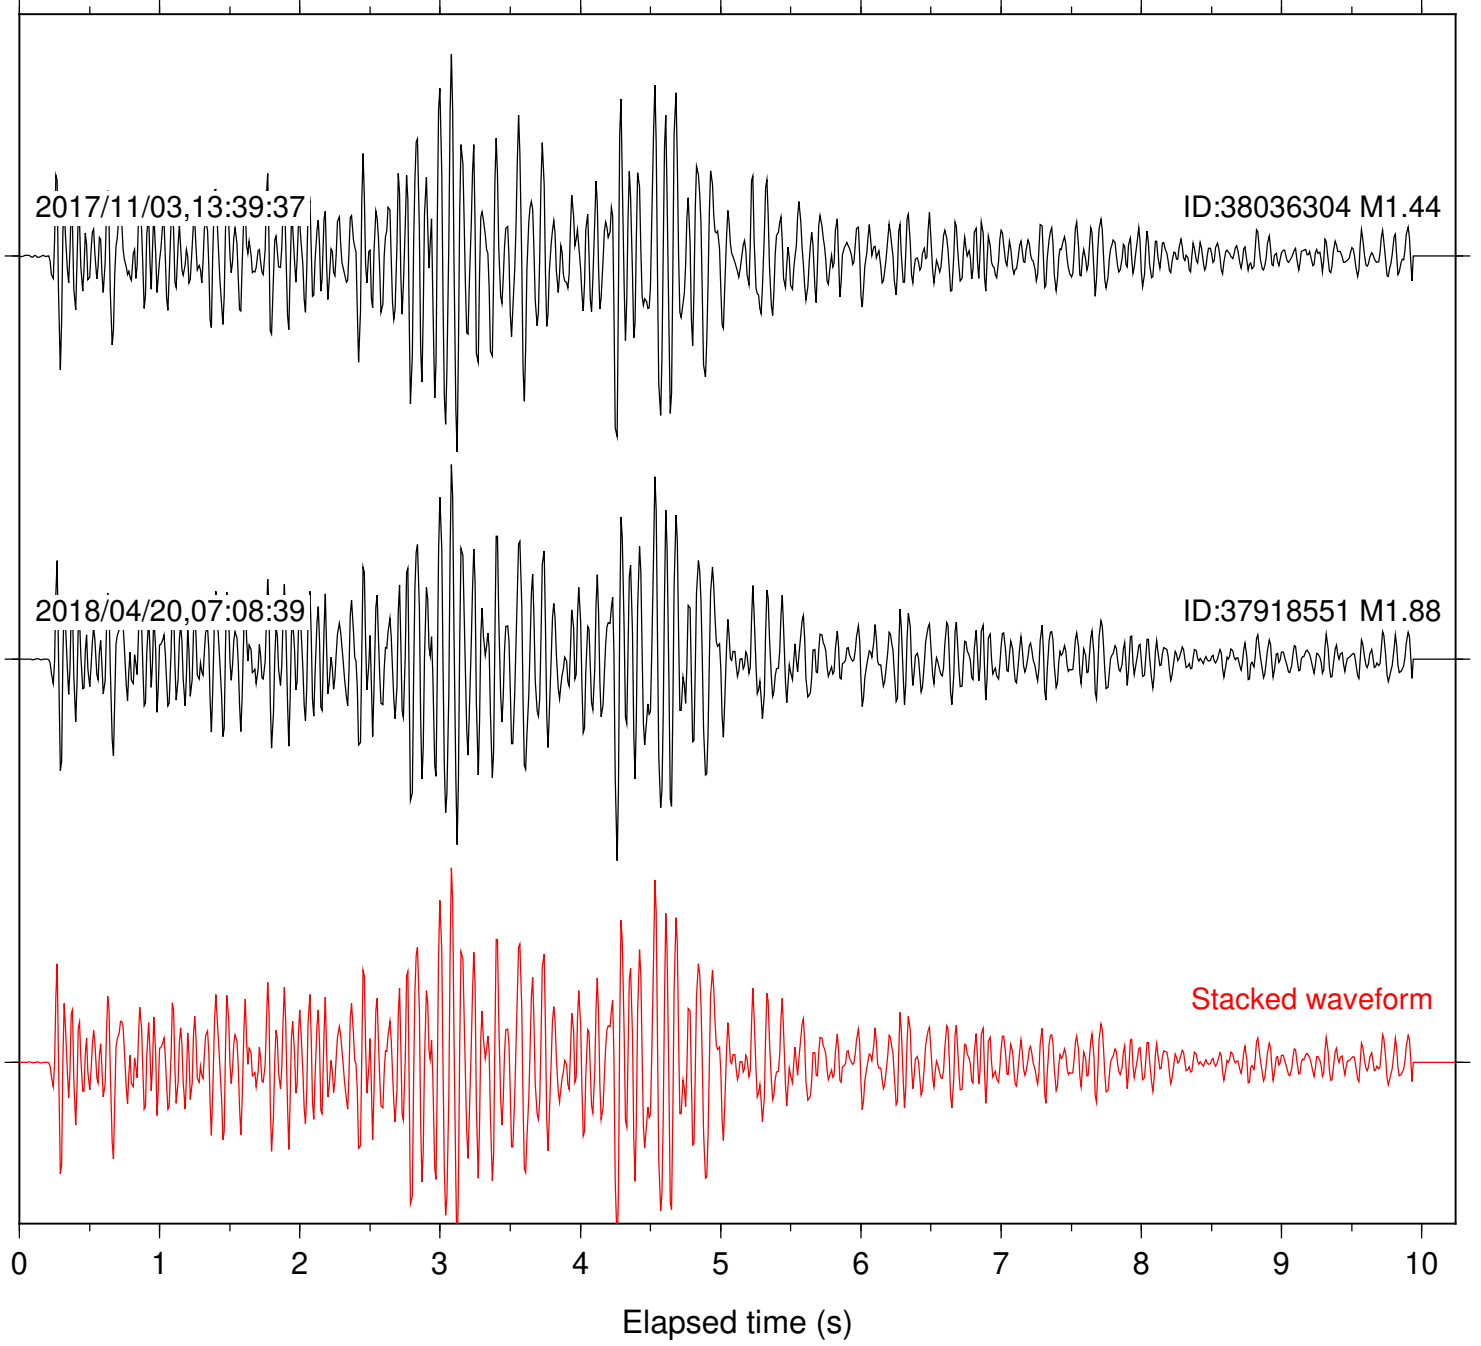

Station: CRY Com: HHZ

Focal depth: 7.65 km

Station: CSH Com: HHZ

Focal depth: 7.65 km

Station: DGR Com: HHZ

Focal depth: 7.65 km

Station: DNR Com: HHZ

Focal depth: 7.65 km

Station: FRD Com: HHZ

Focal depth: 7.65 km

Station: HMT2 Com: HHZ

Focal depth: 7.65 km

Station: KNW Com: HHZ

Focal depth: 7.65 km

Station: LKH Com: HHZ

Focal depth: 7.65 km

Station: LVA2 Com: HHZ

Focal depth: 7.65 km

2017/11/03,13:38:38

ID:38036304 M1.44

2018/04/20,07:08:39

ID:37918551 M1.88

Stacked waveform

0 1 2 3 4 5 6 7 8 9 10
Elapsed time (s)