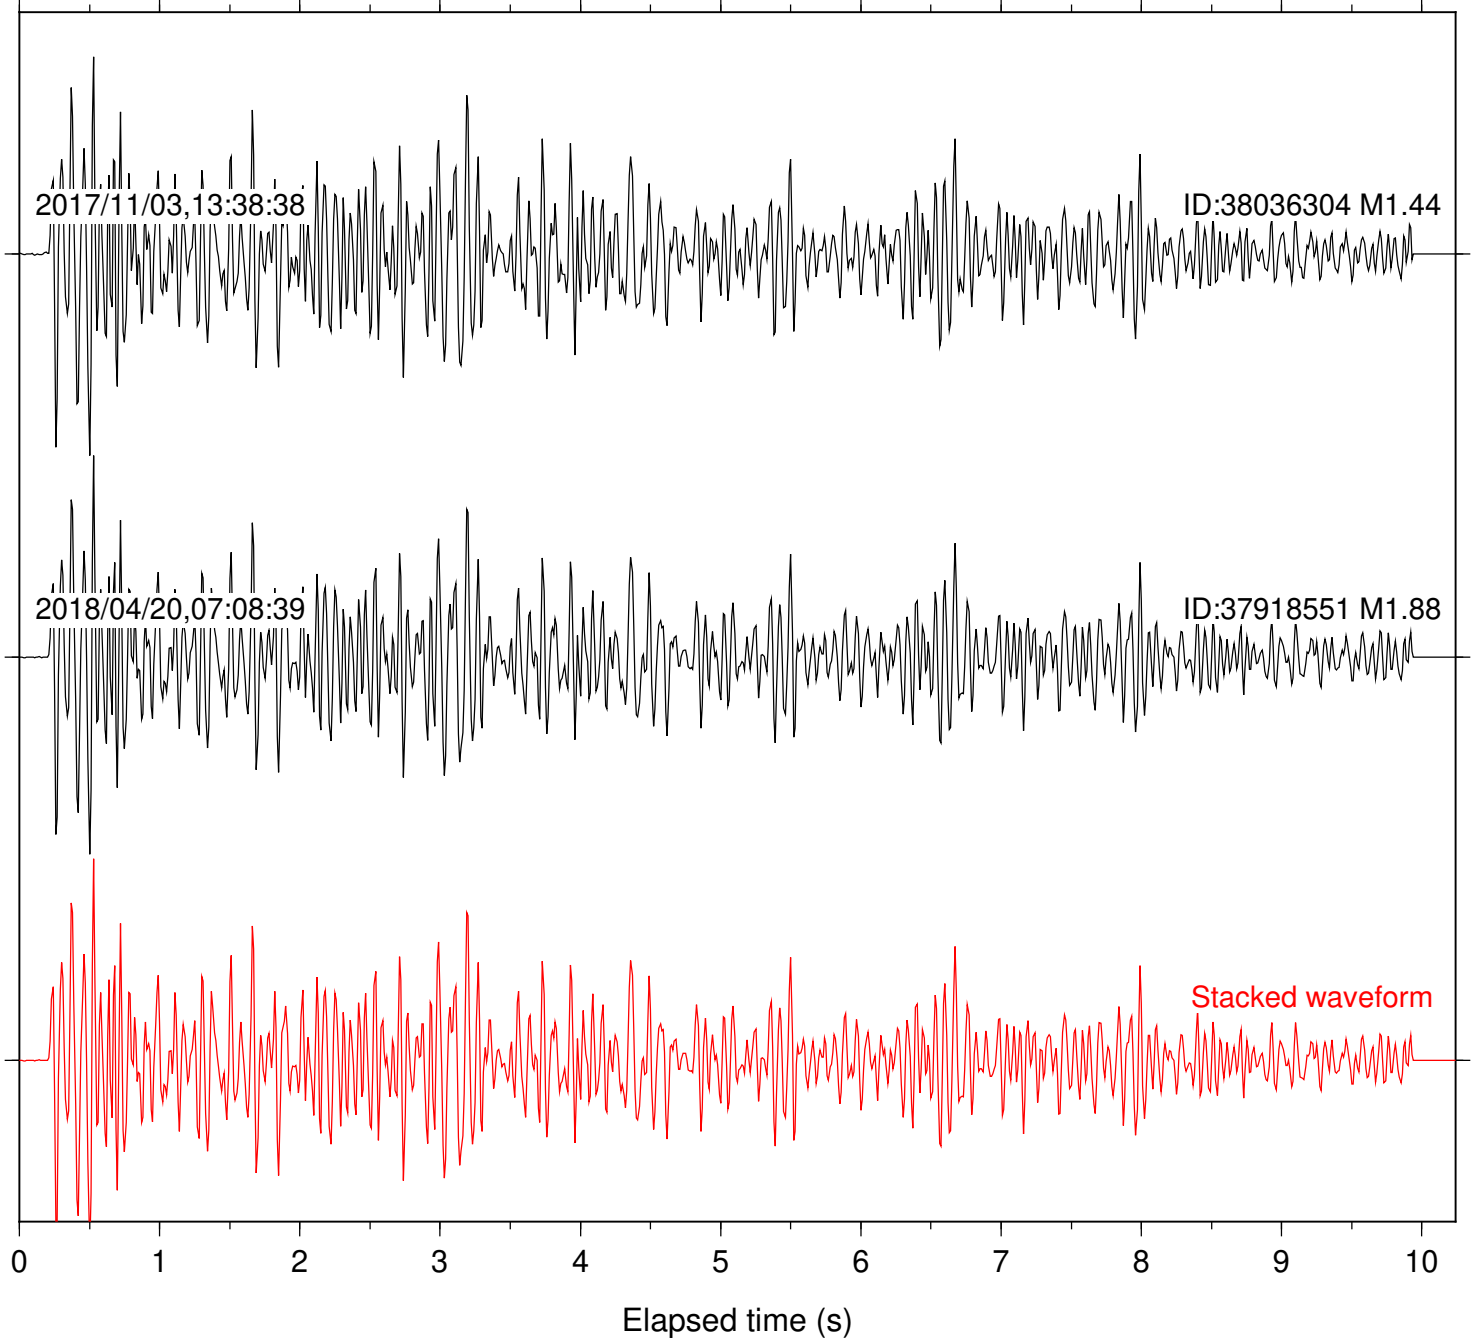

Station: B081 Com: EHZ

Focal depth: 7.65 km

Station: B082 Com: EHZ

Focal depth: 7.65 km

Station: B084 Com: EHZ

Focal depth: 7.65 km

Station: B086 Com: EHZ

Focal depth: 7.65 km

Station: B087 Com: EHZ

Focal depth: 7.65 km

Station: B088 Com: EHZ

Focal depth: 7.65 km

Station: B093 Com: EHZ

Focal depth: 7.65 km

2017/11/03,13:38:38

ID:38036304 M1.44

Station: CRY Com: HHZ

Focal depth: 7.65 km

Station: CSH Com: HHZ

Focal depth: 7.65 km

Station: DGR Com: HHZ

Focal depth: 7.65 km

Station: DNR Com: HHZ

Focal depth: 7.65 km

Station: LVA2 Com: HHZ

Focal depth: 7.65 km

2017/11/03,13:38:38

ID:38036304 M1.44

2018/04/20,07:08:39

ID:37918551 M1.88

Stacked waveform

0 1 2 3 4 5 6 7 8 9 10
Elapsed time (s)