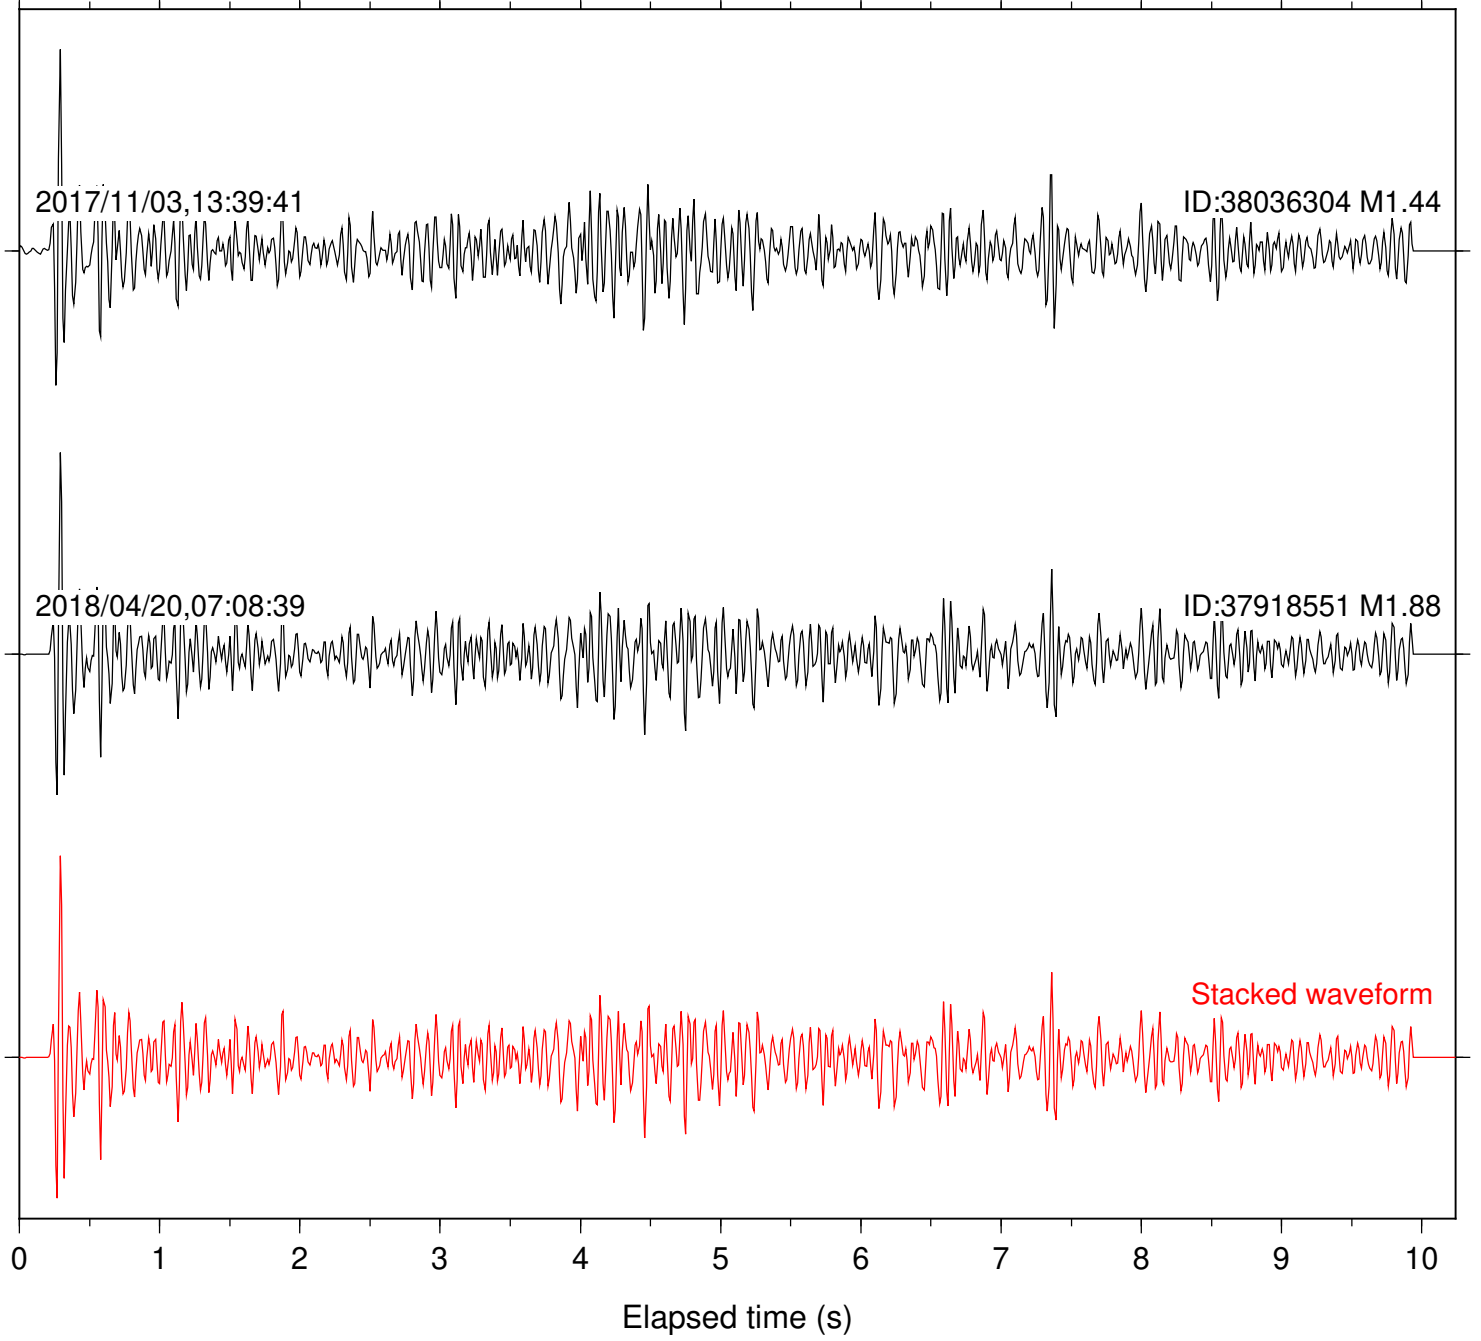

Station: CRY Com: HHZ

Focal depth: 7.65 km

Station: CSH Com: HHZ

Focal depth: 7.65 km

Station: DGR Com: HHZ

Focal depth: 7.65 km

Station: DNR Com: HHZ

Focal depth: 7.65 km

Station: FRD Com: HHZ

Focal depth: 7.65 km

Station: HMT2 Com: HHZ

Focal depth: 7.65 km

Station: KNW Com: HHZ

Focal depth: 7.65 km

Station: LKH Com: HHZ

Focal depth: 7.65 km

Station: LVA2 Com: HHZ

Focal depth: 7.65 km

2017/11/03,13:38:38

ID:38036304 M1.44

2018/04/20,07:08:39

ID:37918551 M1.88

Stacked waveform

0 1 2 3 4 5 6 7 8 9 10
Elapsed time (s)