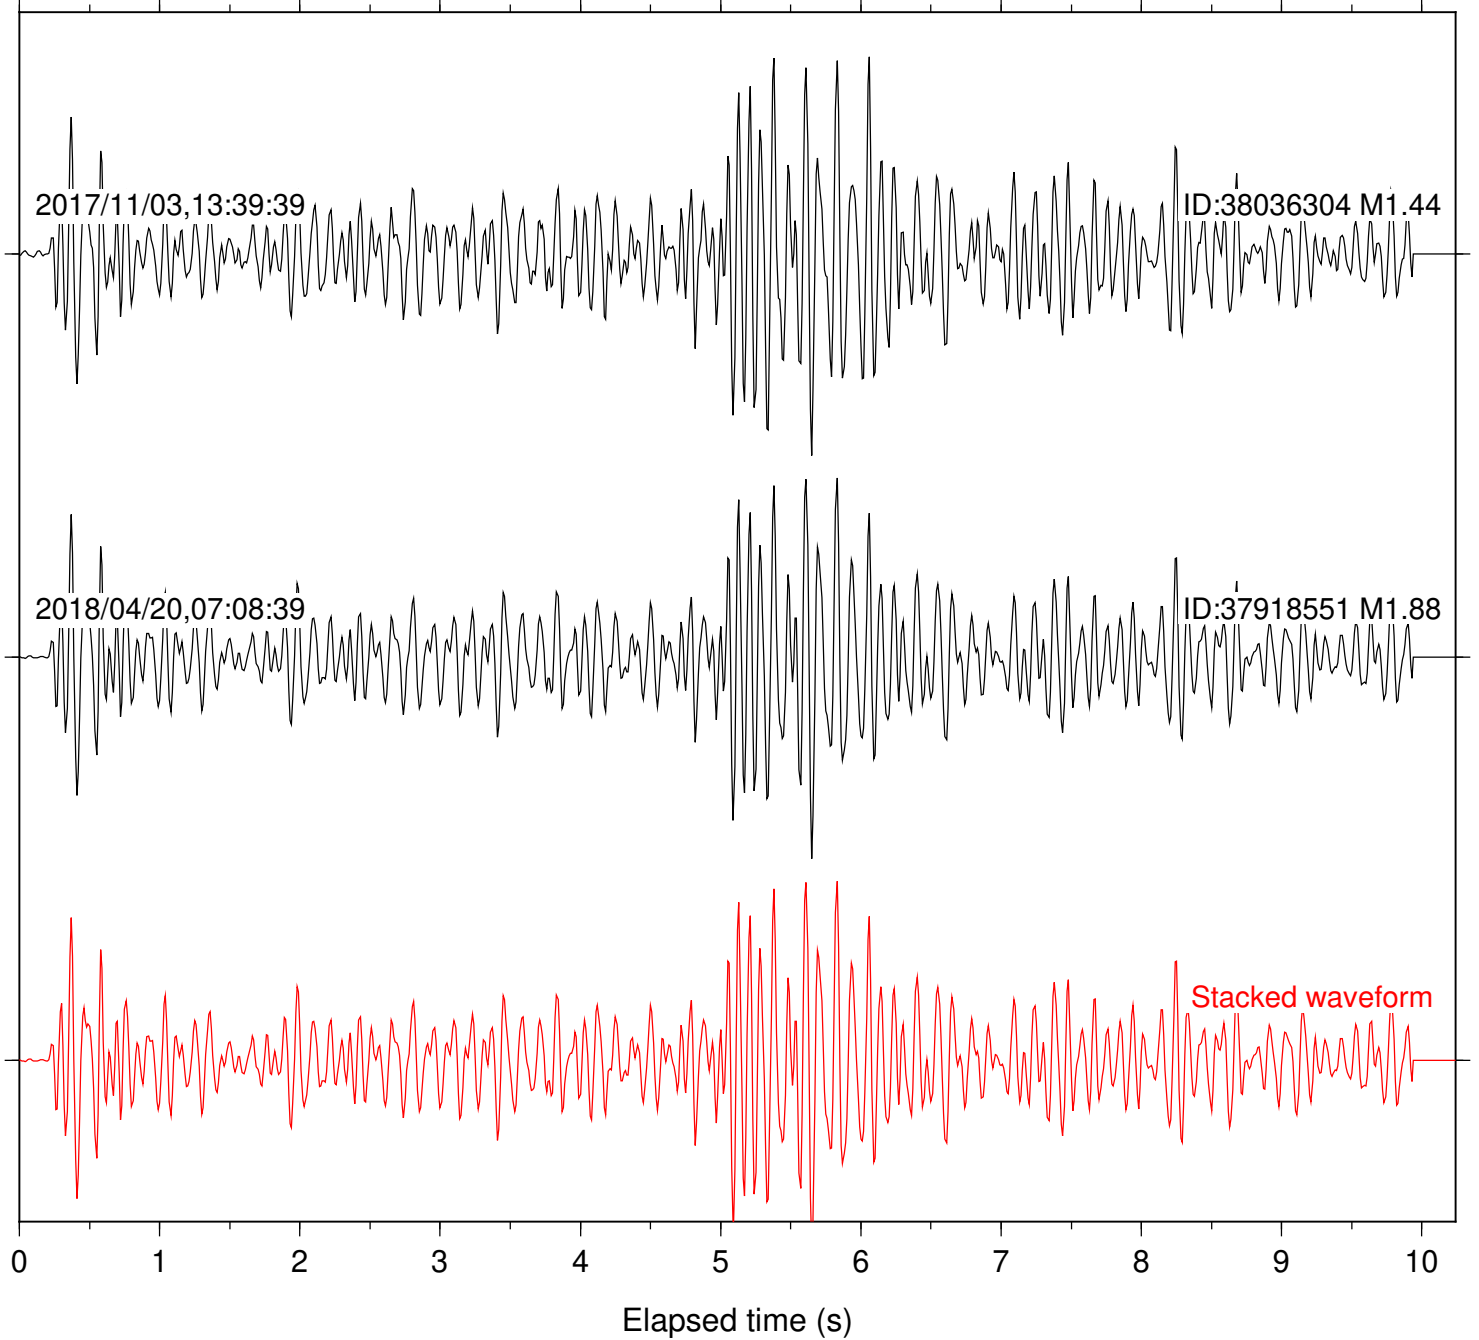

Station: FRD Com: HHZ

Focal depth: 7.65 km

Station: HMT2 Com: HHZ

Focal depth: 7.65 km

Station: KNW Com: HHZ

Focal depth: 7.65 km

Station: LKH Com: HHZ

Focal depth: 7.65 km

Station: LVA2 Com: HHZ

Focal depth: 7.65 km

2017/11/03,13:38:38

ID:38036304 M1.44

2018/04/20,07:08:39

ID:37918551 M1.88

Stacked waveform

0 1 2 3 4 5 6 7 8 9 10
Elapsed time (s)

Station: MTG Com: HHZ

Focal depth: 7.65 km

Station: PFO Com: HHZ

Focal depth: 7.65 km

Station: PLM Com: HHZ

Focal depth: 7.65 km

2017/11/03,13:39:38

ID:38036304 M1.44