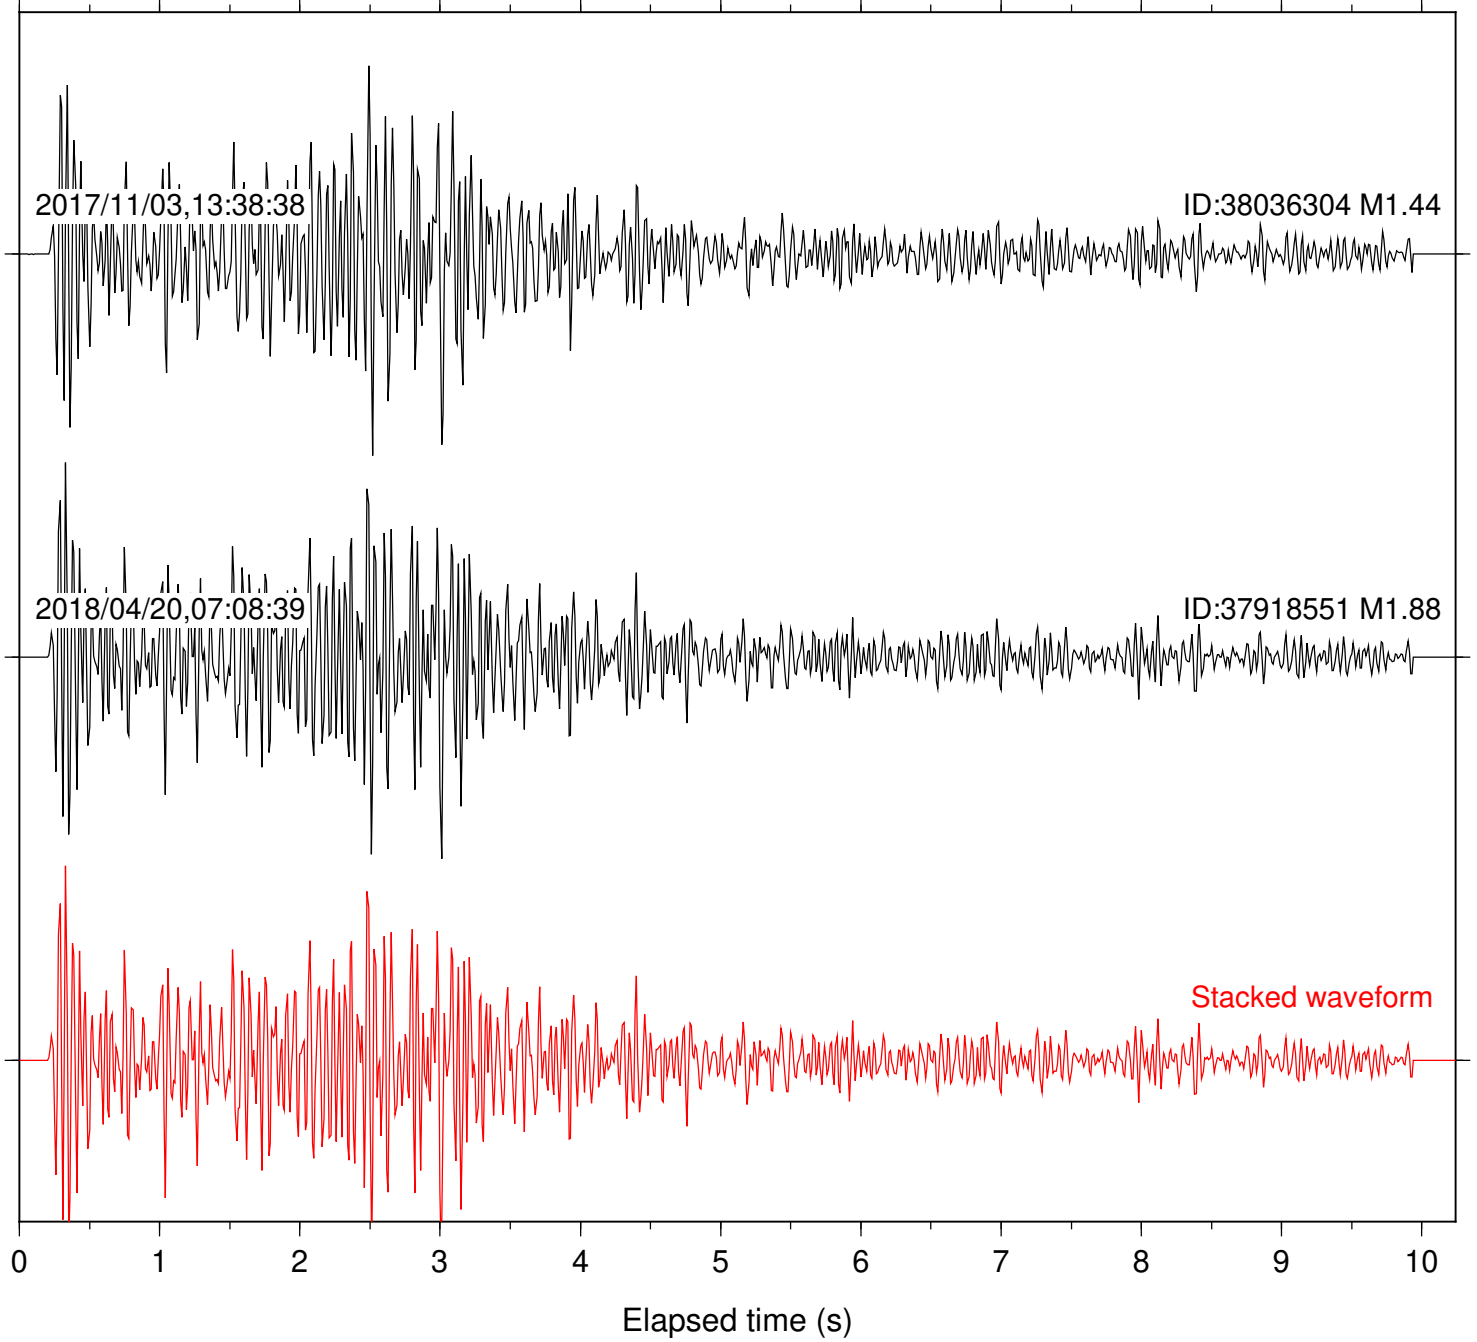

Station: CRY Com: HHZ

Focal depth: 7.65 km

Station: CSH Com: HHZ

Focal depth: 7.65 km

Station: DGR Com: HHZ

Focal depth: 7.65 km

Station: DNR Com: HHZ

Focal depth: 7.65 km

Station: FRD Com: HHZ

Focal depth: 7.65 km

Station: HMT2 Com: HHZ

Focal depth: 7.65 km

Station: KNW Com: HHZ

Focal depth: 7.65 km

Station: LKH Com: HHZ

Focal depth: 7.65 km

Station: LVA2 Com: HHZ

Focal depth: 7.65 km

2017/11/03,13:38:38

ID:38036304 M1.44

2018/04/20,07:08:39

ID:37918551 M1.88

Stacked waveform

0 1 2 3 4 5 6 7 8 9 10
Elapsed time (s)