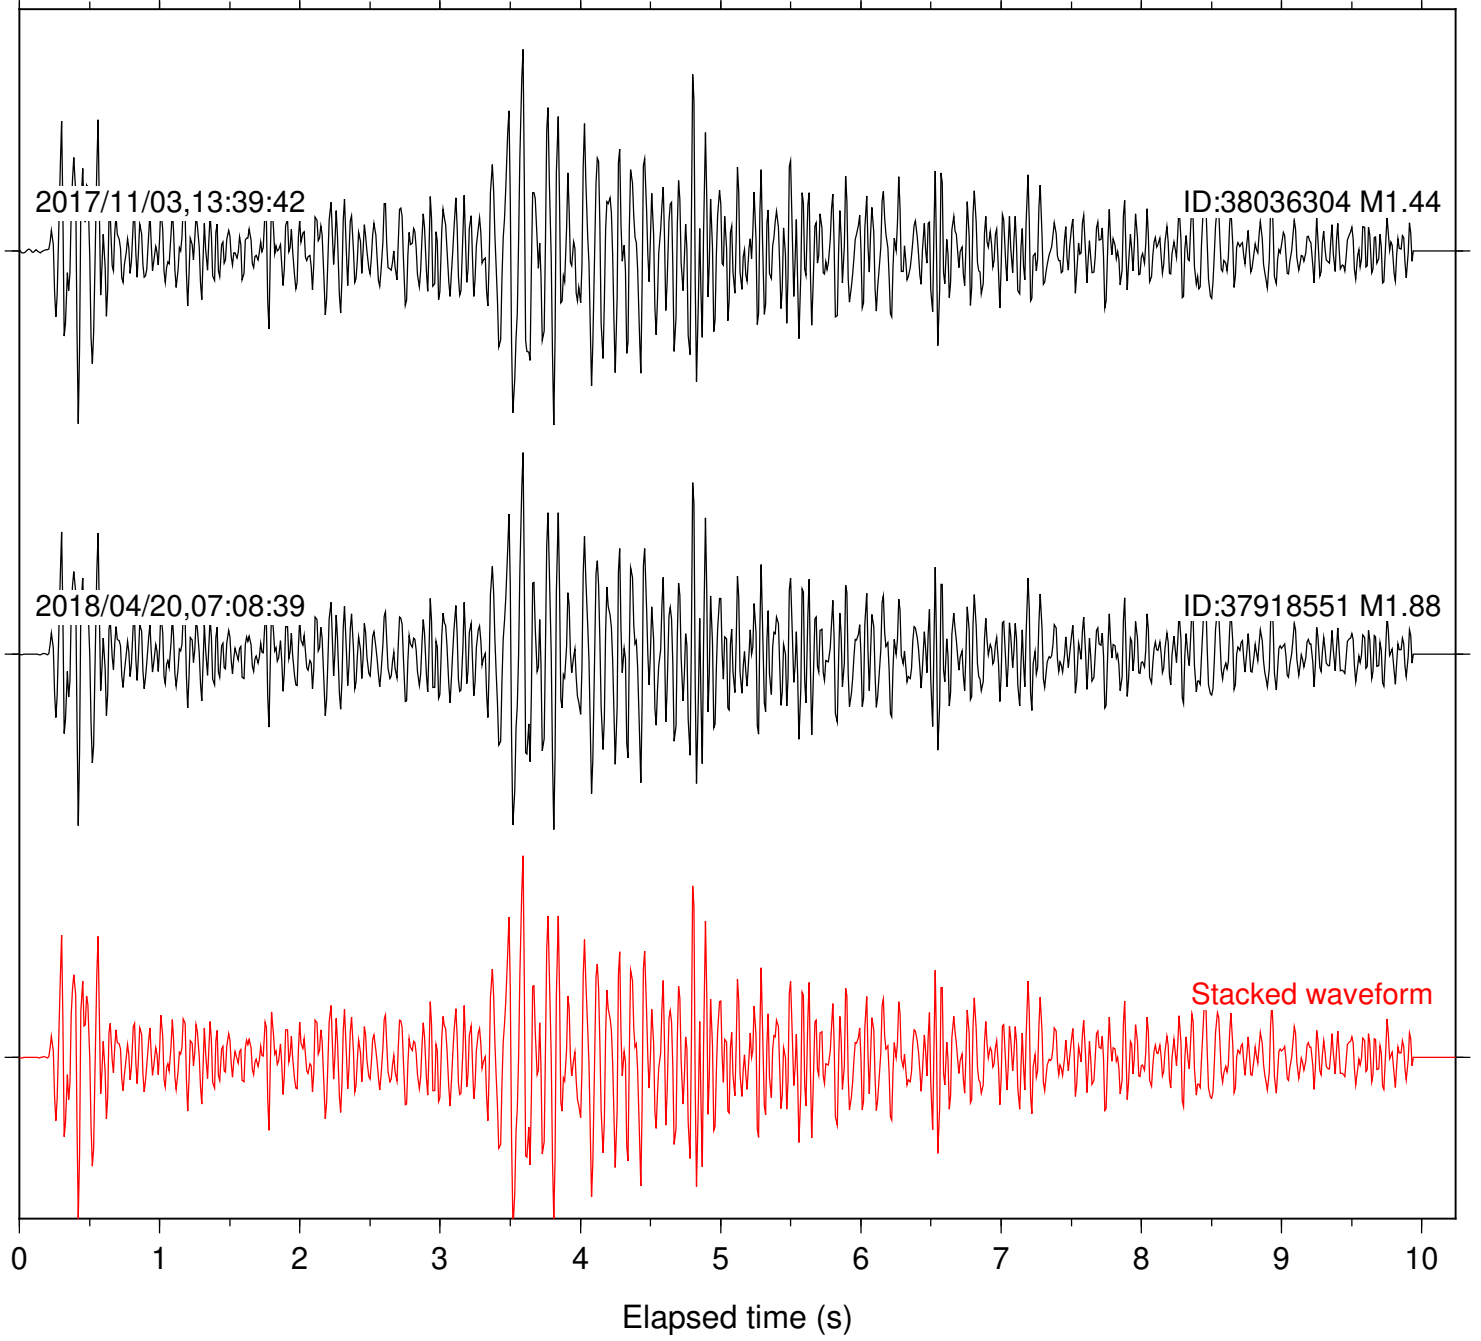

2018/04/20,07:08:39

ID:37918551 M1.88

Stacked waveform

0 1 2 3 4 5 6 7 8 9 10
Elapsed time (s)

Station: BAC Com: EHZ

Focal depth: 7.65 km

Station: BZN Com: HHZ

Focal depth: 7.65 km

Station: CRY Com: HHZ

Focal depth: 7.65 km

Station: CSH Com: HHZ

Focal depth: 7.65 km

Station: DGR Com: HHZ

Focal depth: 7.65 km

Station: DNR Com: HHZ

Focal depth: 7.65 km

Station: FRD Com: HHZ

Focal depth: 7.65 km

Station: HMT2 Com: HHZ

Focal depth: 7.65 km

Station: KNW Com: HHZ

Focal depth: 7.65 km

Station: LKH Com: HHZ

Focal depth: 7.65 km

Station: LVA2 Com: HHZ

Focal depth: 7.65 km

2017/11/03,13:38:38

ID:38036304 M1.44

2018/04/20,07:08:39

ID:37918551 M1.88

Stacked waveform

0 1 2 3 4 5 6 7 8 9 10
Elapsed time (s)