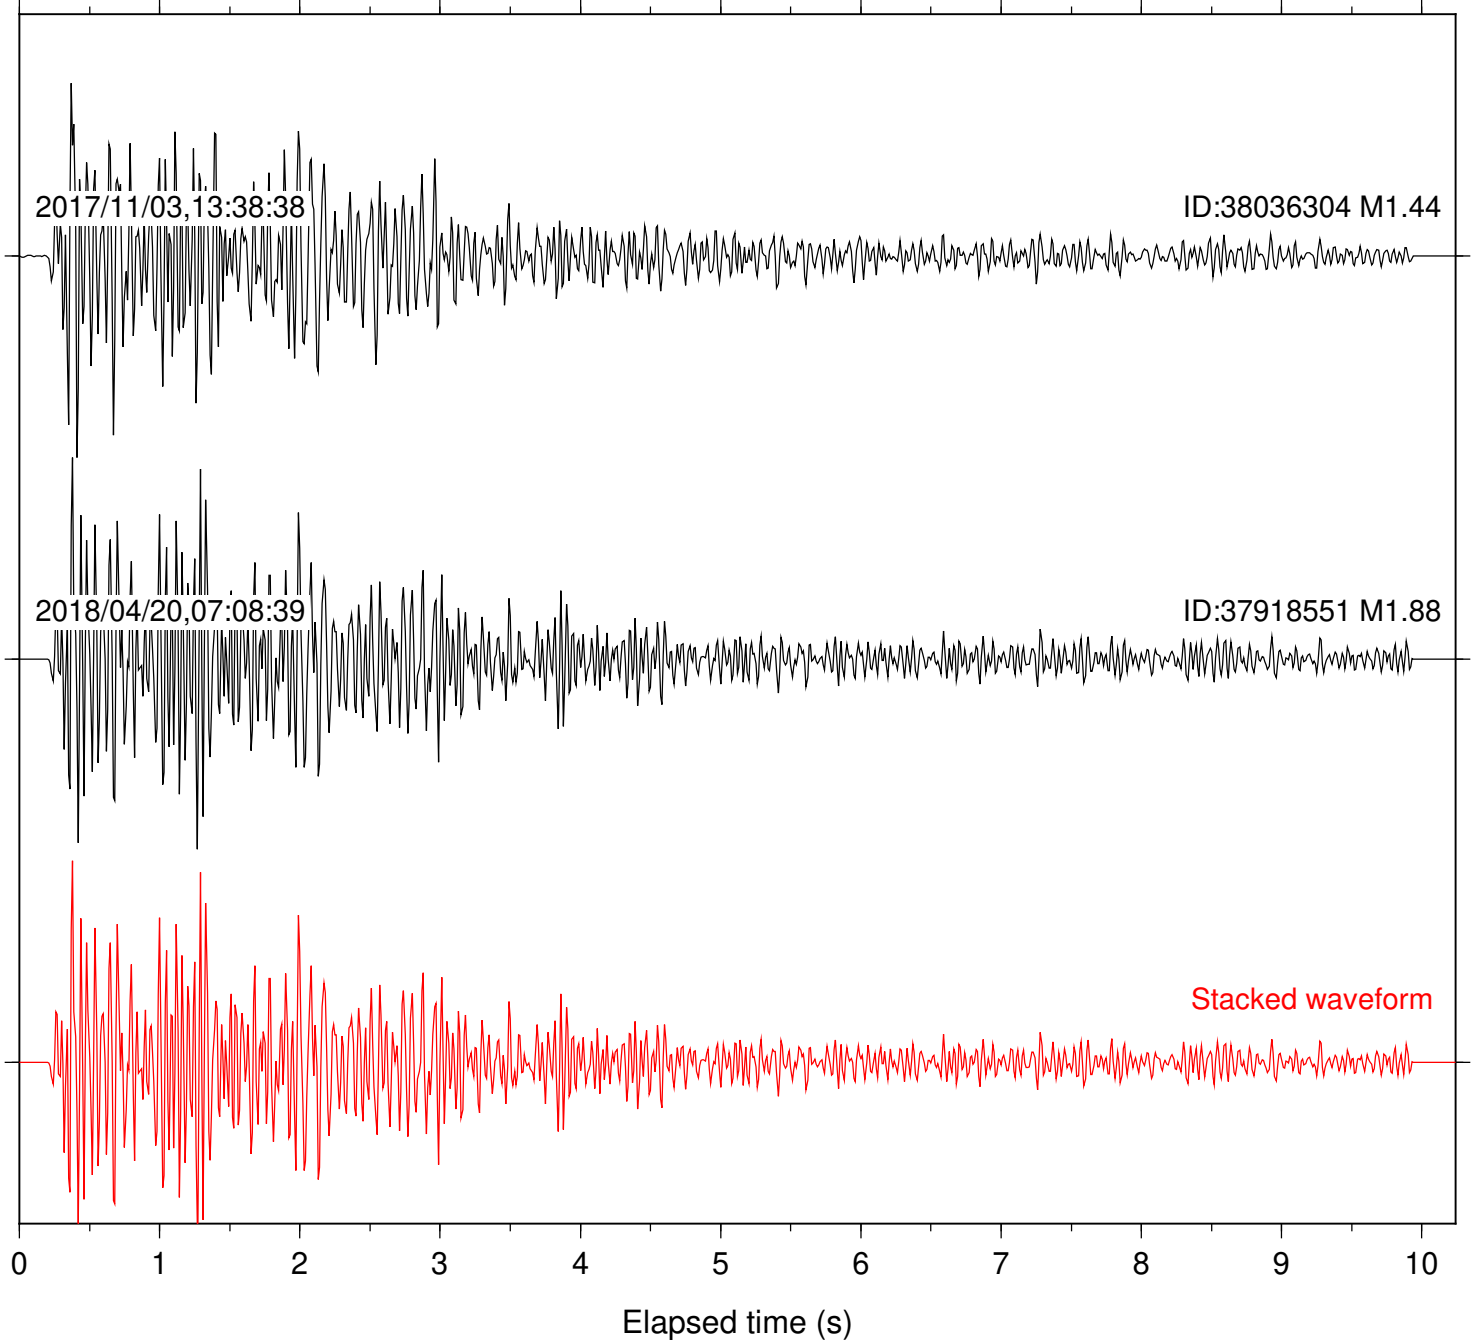

2018/04/20,07:08:39

ID:37918551 M1.88

Stacked waveform

0 1 2 3 4 5 6 7 8 9 10
Elapsed time (s)

Station: BAC Com: EHZ

Focal depth: 7.65 km

Station: BZN Com: HHZ

Focal depth: 7.65 km

Station: CRY Com: HHZ

Focal depth: 7.65 km

Station: CSH Com: HHZ

Focal depth: 7.65 km

Station: DGR Com: HHZ

Focal depth: 7.65 km

Station: DNR Com: HHZ

Focal depth: 7.65 km

Station: FRD Com: HHZ

Focal depth: 7.65 km

Station: HMT2 Com: HHZ

Focal depth: 7.65 km

Station: KNW Com: HHZ

Focal depth: 7.65 km

Station: LKH Com: HHZ

Focal depth: 7.65 km