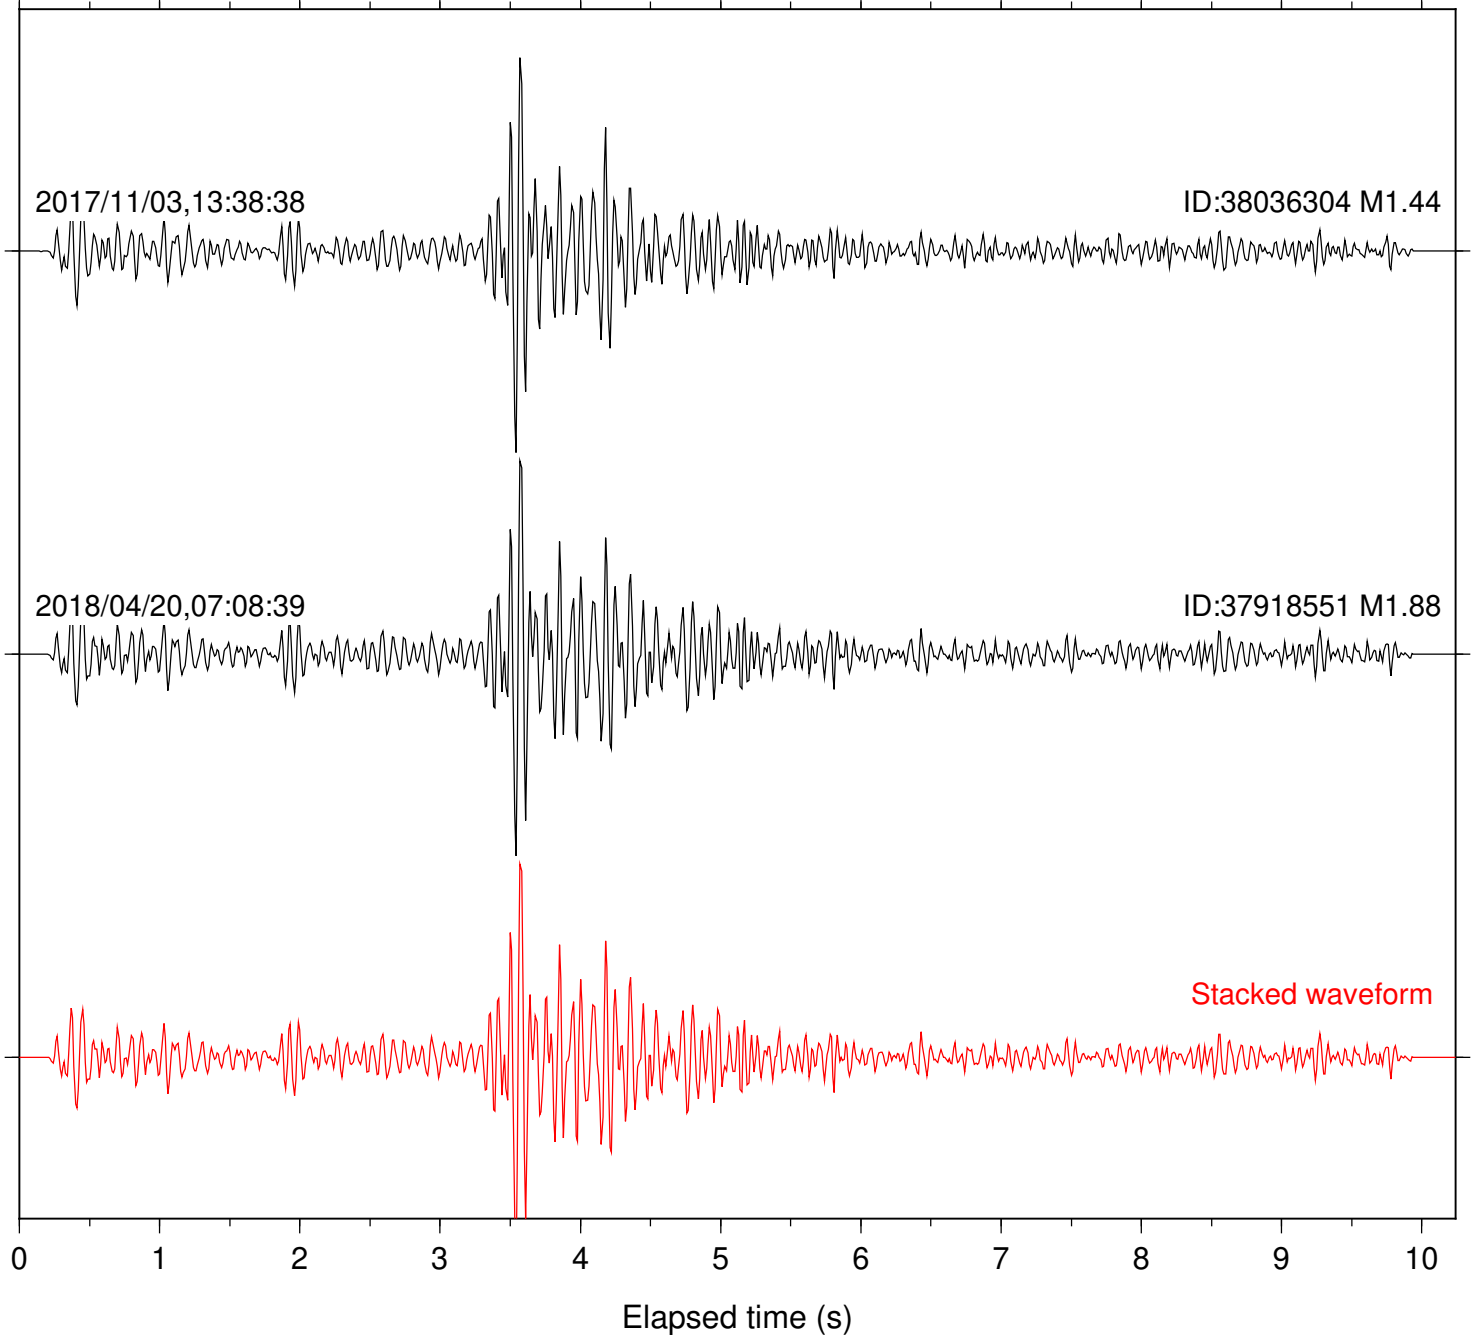

Station: CRY Com: HHZ

Focal depth: 7.65 km

Station: CSH Com: HHZ

Focal depth: 7.65 km

Station: DGR Com: HHZ

Focal depth: 7.65 km

Station: DNR Com: HHZ

Focal depth: 7.65 km

Station: FRD Com: HHZ

Focal depth: 7.65 km

Station: HMT2 Com: HHZ

Focal depth: 7.65 km

Station: KNW Com: HHZ

Focal depth: 7.65 km

Station: LKH Com: HHZ

Focal depth: 7.65 km

Station: LVA2 Com: HHZ

Focal depth: 7.65 km

2017/11/03,13:38:38

ID:38036304 M1.44

2018/04/20,07:08:39

ID:37918551 M1.88

Stacked waveform

0 1 2 3 4 5 6 7 8 9 10
Elapsed time (s)