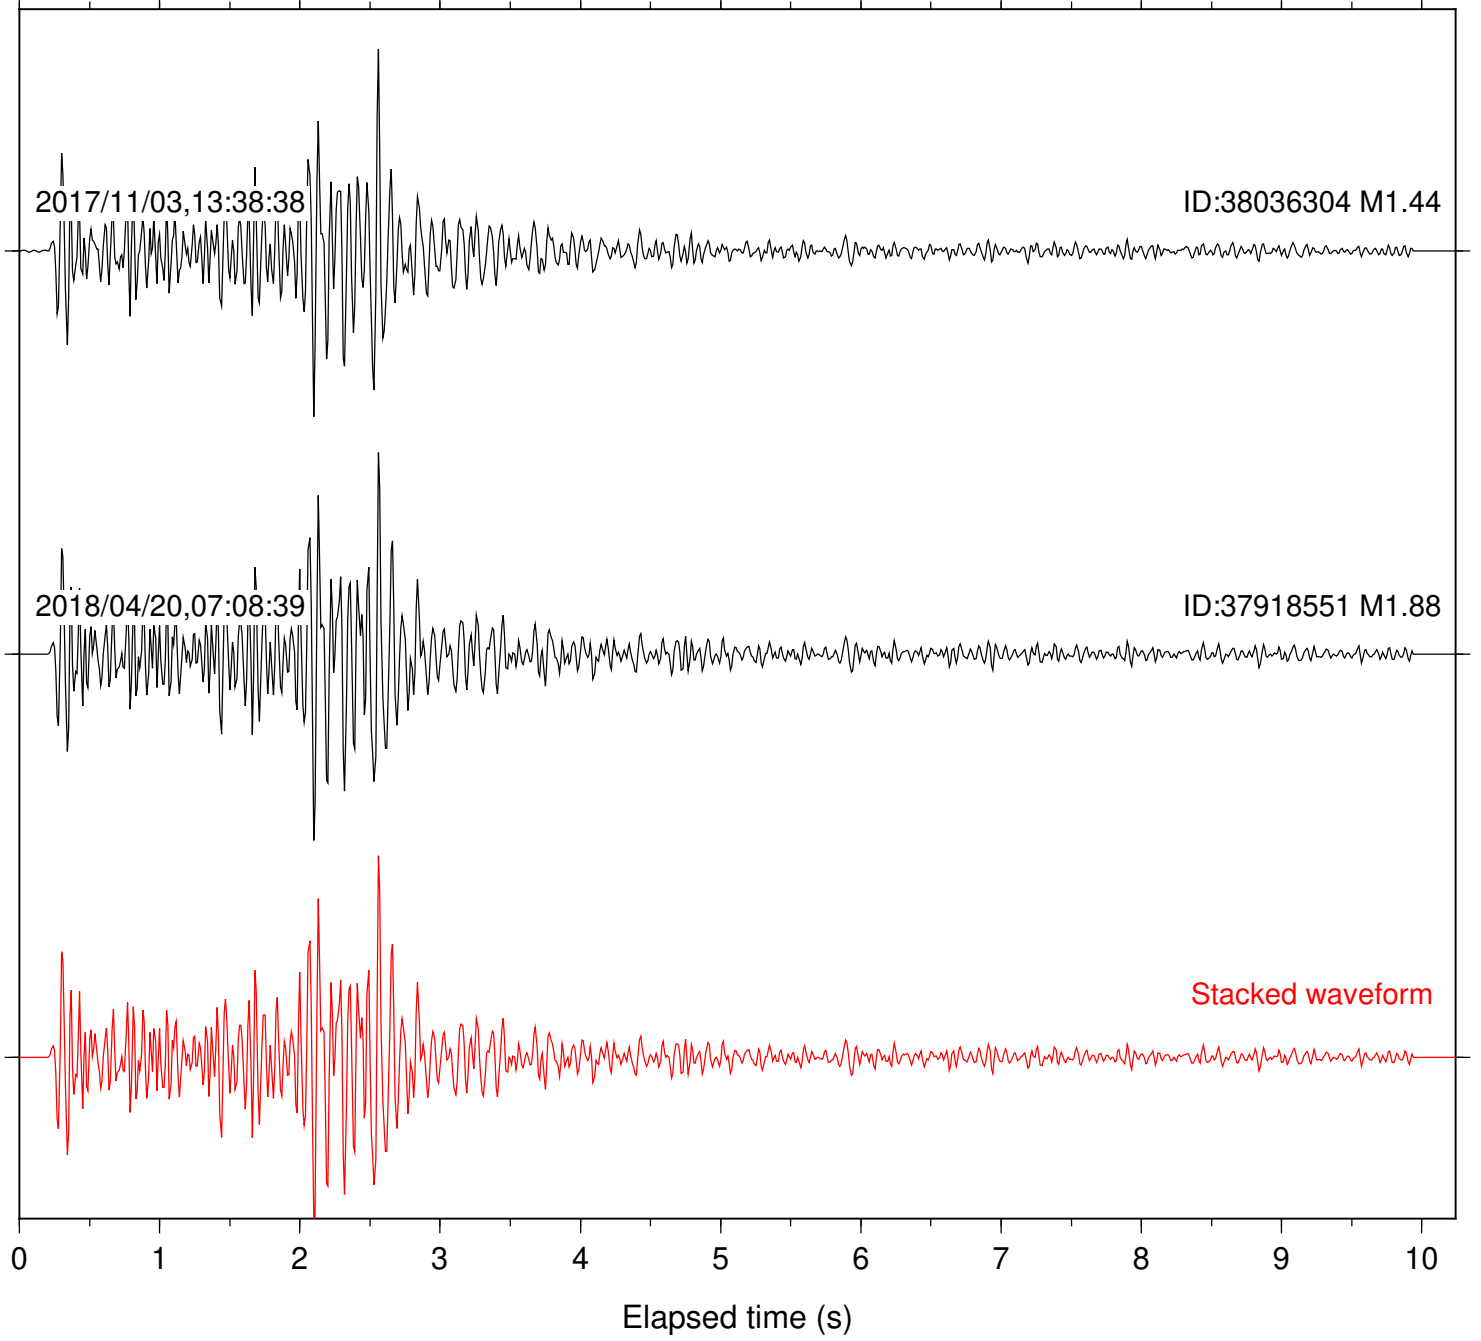

2018/04/20,07:08:39

ID:37918551 M1.88

Stacked waveform

0 1 2 3 4 5 6 7 8 9 10
Elapsed time (s)

Station: BAC Com: EHZ

Focal depth: 7.65 km

Station: BZN Com: HHZ

Focal depth: 7.65 km

Station: CRY Com: HHZ

Focal depth: 7.65 km

Station: CSH Com: HHZ

Focal depth: 7.65 km

Station: DGR Com: HHZ

Focal depth: 7.65 km

Station: DNR Com: HHZ

Focal depth: 7.65 km

Station: FRD Com: HHZ

Focal depth: 7.65 km

Station: HMT2 Com: HHZ

Focal depth: 7.65 km

Station: KNW Com: HHZ

Focal depth: 7.65 km

Station: LKH Com: HHZ

Focal depth: 7.65 km

Station: LVA2 Com: HHZ

Focal depth: 7.65 km

2017/11/03,13:38:38

ID:38036304 M1.44

2018/04/20,07:08:39

ID:37918551 M1.88

Stacked waveform

0 1 2 3 4 5 6 7 8 9 10
Elapsed time (s)