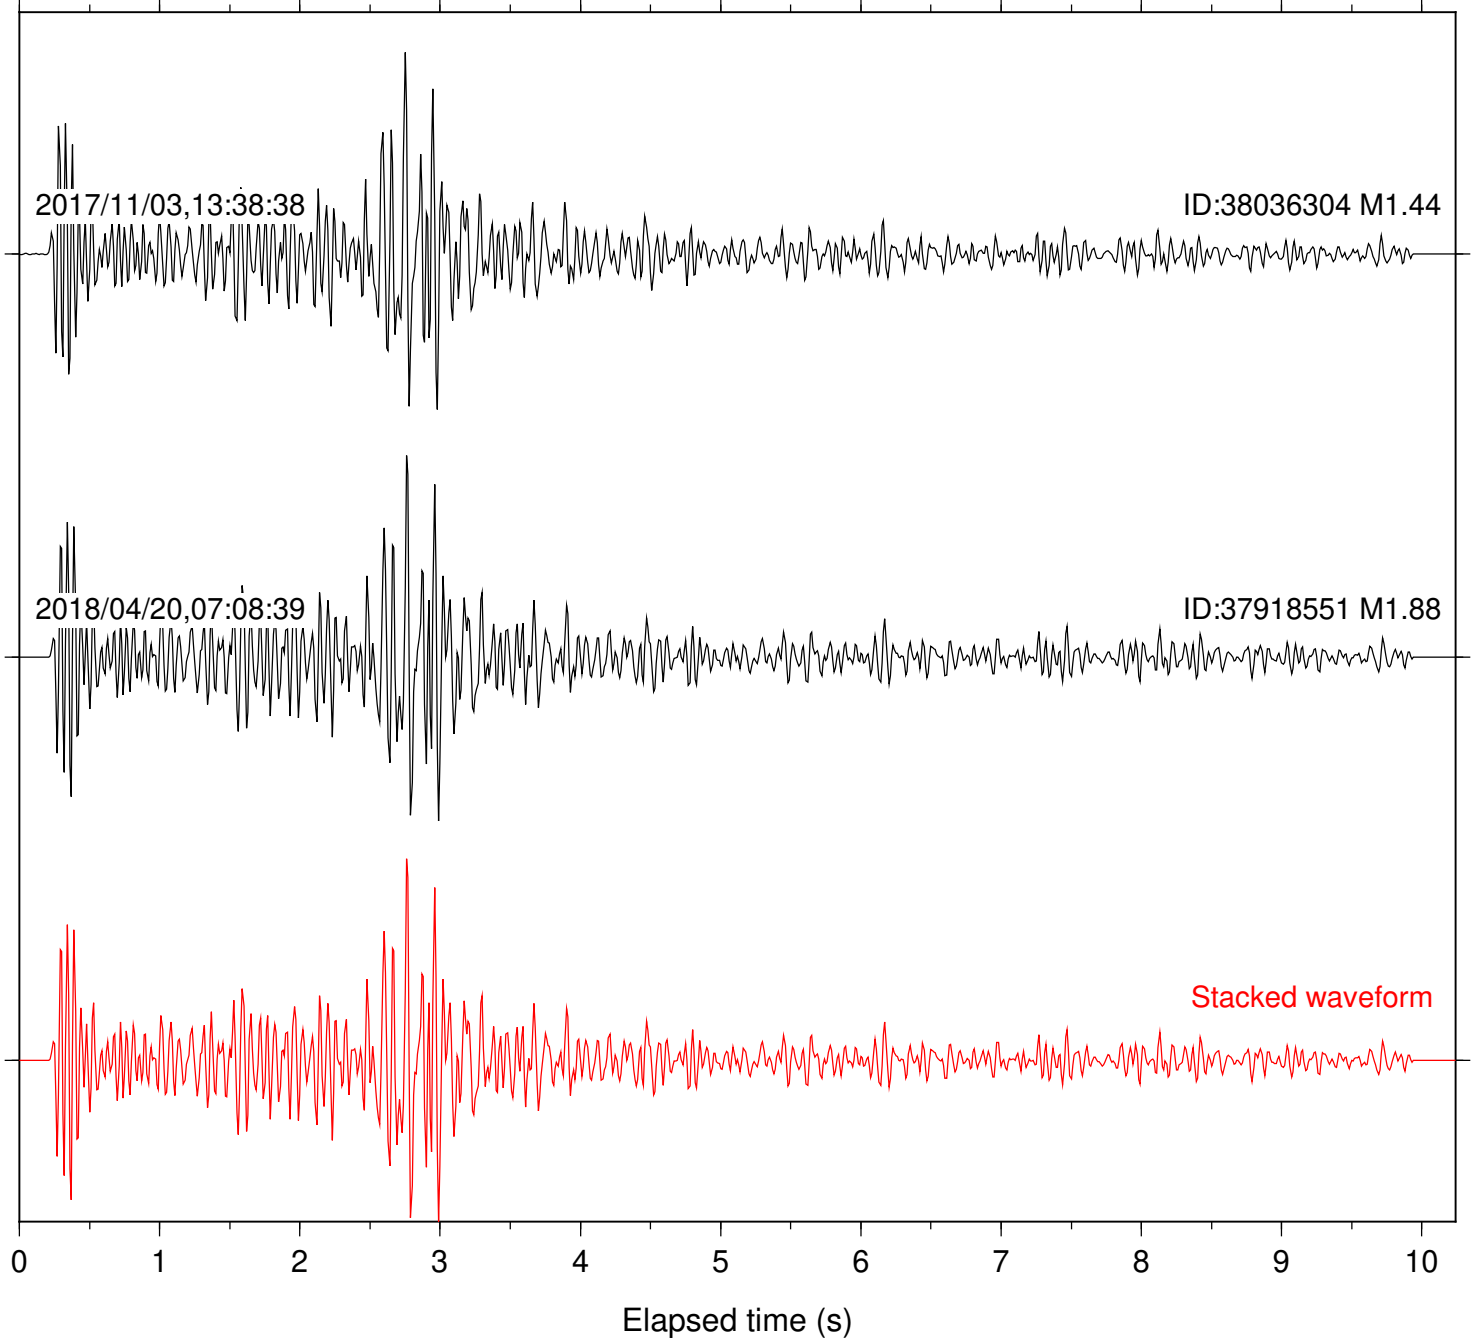

Station: B081 Com: EHZ

Focal depth: 7.65 km

Station: B082 Com: EHZ

Focal depth: 7.65 km

Station: B084 Com: EHZ

Focal depth: 7.65 km

Station: B086 Com: EHZ

Focal depth: 7.65 km

Station: B087 Com: EHZ

Focal depth: 7.65 km

Station: B088 Com: EHZ

Focal depth: 7.65 km

Station: B093 Com: EHZ

Focal depth: 7.65 km

2017/11/03,13:38:38

ID:38036304 M1.44

Station: CRY Com: HHZ

Focal depth: 7.65 km

Station: CSH Com: HHZ

Focal depth: 7.65 km

Station: DGR Com: HHZ

Focal depth: 7.65 km

Station: DNR Com: HHZ

Focal depth: 7.65 km

Station: LVA2 Com: HHZ

Focal depth: 7.65 km

2017/11/03,13:38:38

ID:38036304 M1.44

2018/04/20,07:08:39

ID:37918551 M1.88

Stacked waveform

0 1 2 3 4 5 6 7 8 9 10
Elapsed time (s)