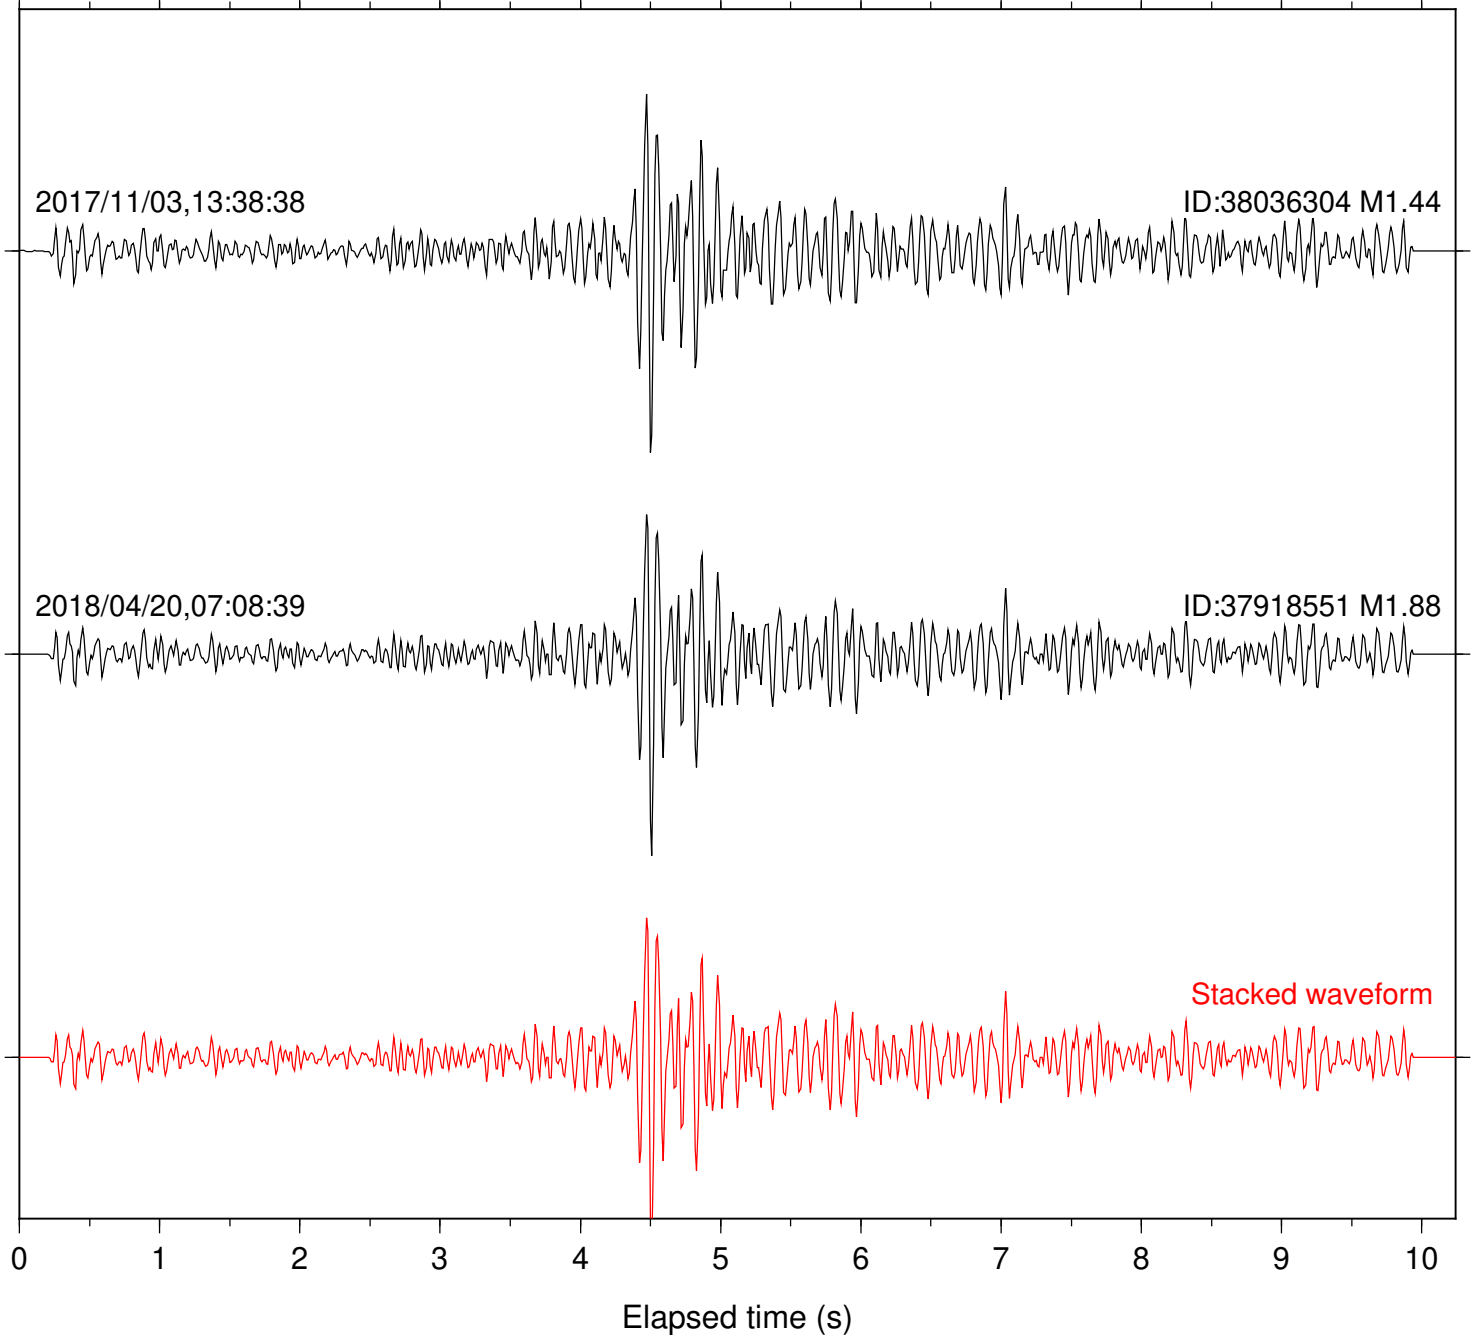

Station: B081 Com: EHZ

Focal depth: 7.65 km

Station: B082 Com: EHZ

Focal depth: 7.65 km

Station: B084 Com: EHZ

Focal depth: 7.65 km

Station: B086 Com: EHZ

Focal depth: 7.65 km

Station: B087 Com: EHZ

Focal depth: 7.65 km

Station: B088 Com: EHZ

Focal depth: 7.65 km

Station: B093 Com: EHZ

Focal depth: 7.65 km

2017/11/03,13:38:38

ID:38036304 M1.44

Station: CRY Com: HHZ

Focal depth: 7.65 km

Station: CSH Com: HHZ

Focal depth: 7.65 km

Station: DGR Com: HHZ

Focal depth: 7.65 km

Station: DNR Com: HHZ

Focal depth: 7.65 km