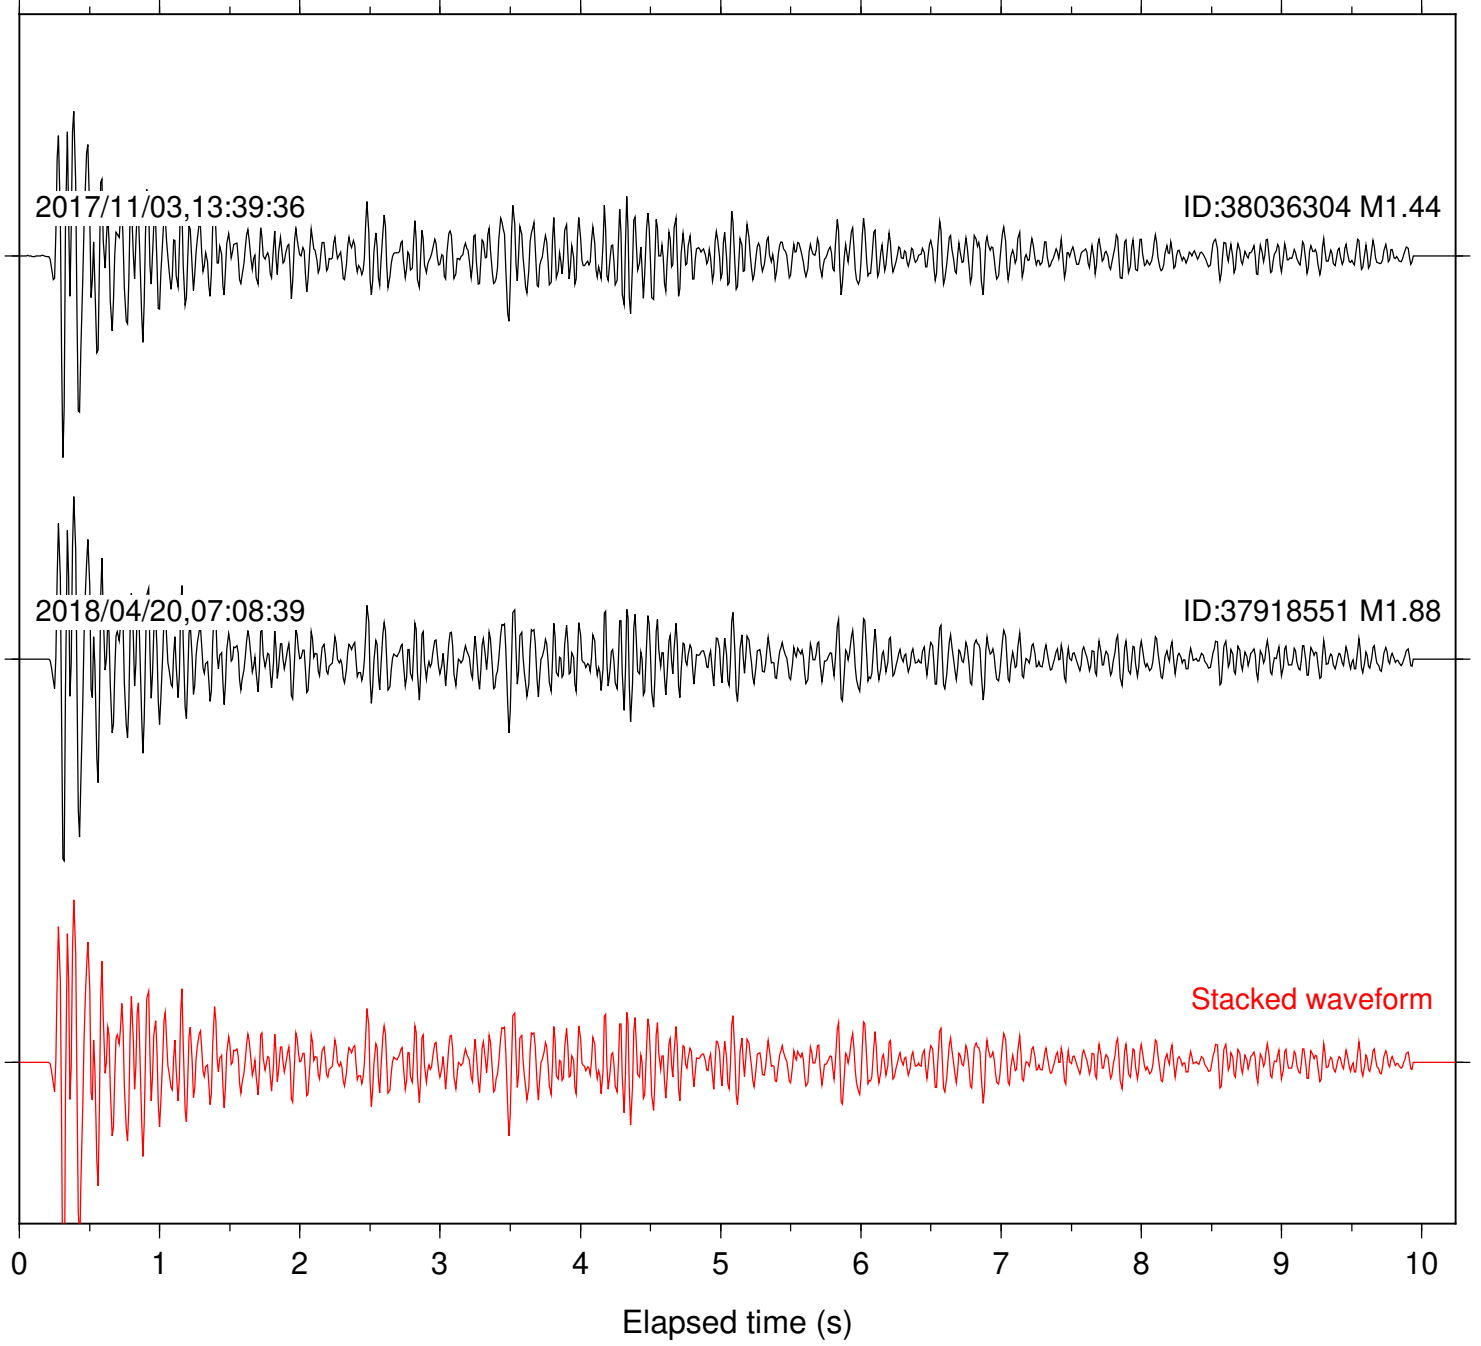

2018/04/20,07:08:39

ID:37918551 M1.88

Stacked waveform

0 1 2 3 4 5 6 7 8 9 10
Elapsed time (s)

Station: BAC Com: EHZ

Focal depth: 7.65 km

Station: BZN Com: HHZ

Focal depth: 7.65 km

Station: CRY Com: HHZ

Focal depth: 7.65 km

Station: CSH Com: HHZ

Focal depth: 7.65 km

Station: DGR Com: HHZ

Focal depth: 7.65 km

Station: DNR Com: HHZ

Focal depth: 7.65 km

Station: FRD Com: HHZ

Focal depth: 7.65 km

Station: HMT2 Com: HHZ

Focal depth: 7.65 km

Station: KNW Com: HHZ

Focal depth: 7.65 km

Station: LKH Com: HHZ

Focal depth: 7.65 km

Station: LVA2 Com: HHZ

Focal depth: 7.65 km

2017/11/03,13:38:38

ID:38036304 M1.44

2018/04/20,07:08:39

ID:37918551 M1.88

Stacked waveform

0 1 2 3 4 5 6 7 8 9 10
Elapsed time (s)