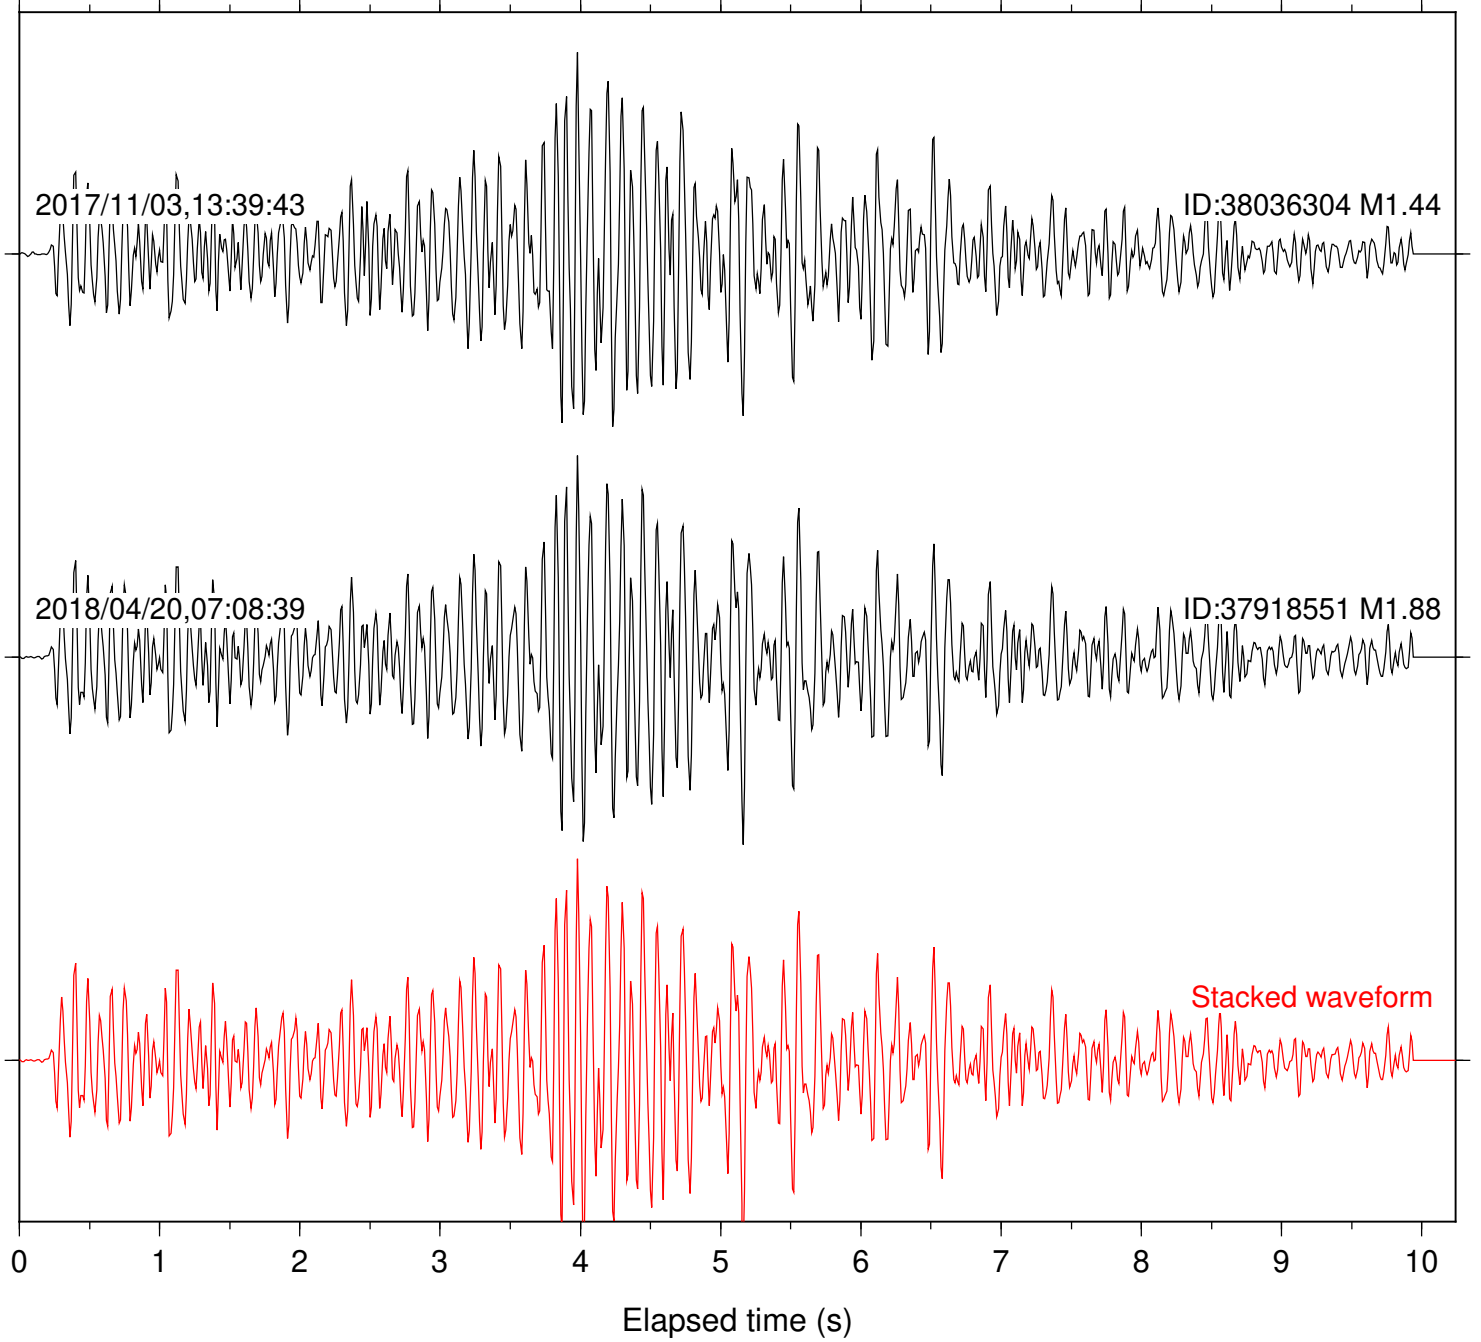

Station: CRY Com: HHZ

Focal depth: 7.65 km

Station: CSH Com: HHZ

Focal depth: 7.65 km

Station: DGR Com: HHZ

Focal depth: 7.65 km

Station: DNR Com: HHZ

Focal depth: 7.65 km

Station: FRD Com: HHZ

Focal depth: 7.65 km

Station: HMT2 Com: HHZ

Focal depth: 7.65 km

Station: KNW Com: HHZ

Focal depth: 7.65 km

Station: LKH Com: HHZ

Focal depth: 7.65 km

Station: LVA2 Com: HHZ

Focal depth: 7.65 km

2017/11/03,13:38:38

ID:38036304 M1.44

2018/04/20,07:08:39

ID:37918551 M1.88

Stacked waveform

0 1 2 3 4 5 6 7 8 9 10
Elapsed time (s)