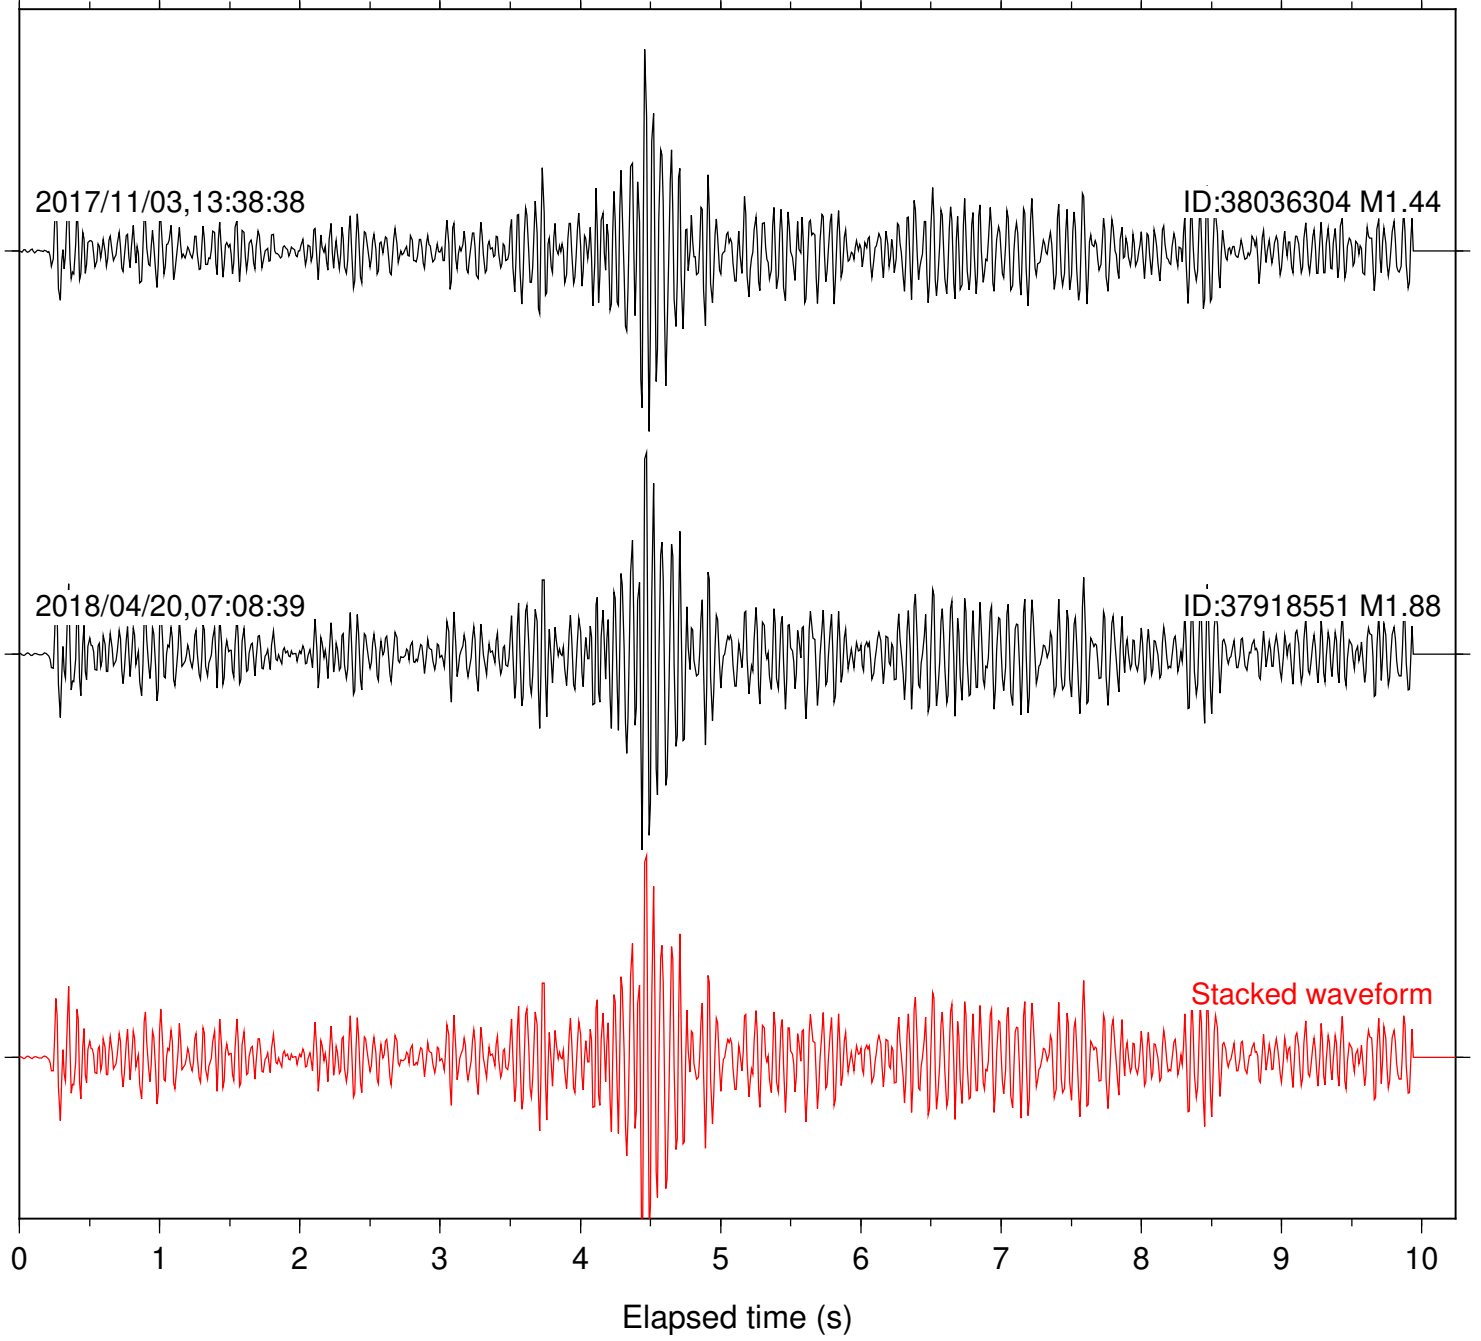

Station: FRD Com: HHZ

Focal depth: 7.65 km

Station: HMT2 Com: HHZ

Focal depth: 7.65 km

Station: KNW Com: HHZ

Focal depth: 7.65 km

Station: LKH Com: HHZ

Focal depth: 7.65 km

Station: LVA2 Com: HHZ

Focal depth: 7.65 km

2017/11/03,13:38:38

ID:38036304 M1.44

2018/04/20,07:08:39

ID:37918551 M1.88

Stacked waveform

0 1 2 3 4 5 6 7 8 9 10
Elapsed time (s)

Station: MTG Com: HHZ

Focal depth: 7.65 km

Station: PFO Com: HHZ

Focal depth: 7.65 km

Station: PLM Com: HHZ

Focal depth: 7.65 km

2017/11/03,13:39:38

ID:38036304 M1.44

2018/04/20,07:08:39

ID:37918551 M1.88

Stacked waveform

0 1 2 3 4 5 6 7 8 9 10
Elapsed time (s)

Station: POB2 Com: HHZ

Focal depth: 7.65 km

Station: SND Com: HHZ

Focal depth: 7.65 km