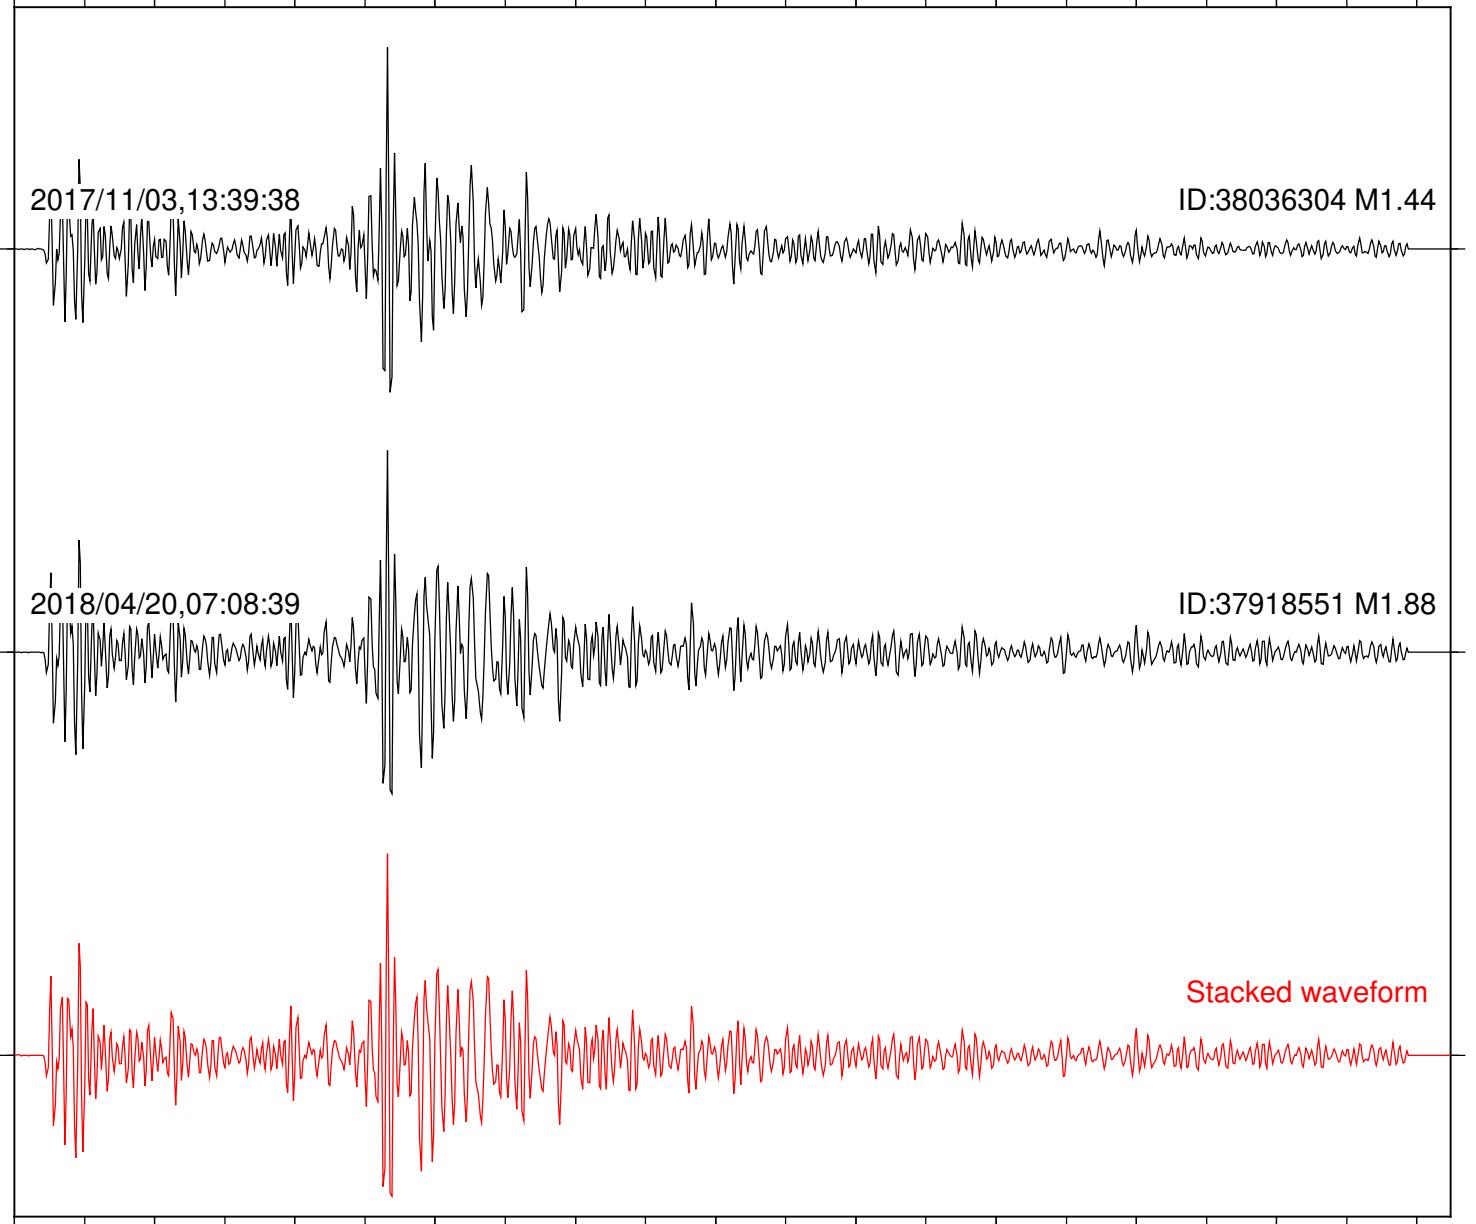

Station: FRD Com: HHZ

Focal depth: 7.65 km

Station: HMT2 Com: HHZ

Focal depth: 7.65 km

Station: KNW Com: HHZ

Focal depth: 7.65 km

Station: LKH Com: HHZ

Focal depth: 7.65 km

Station: LVA2 Com: HHZ

Focal depth: 7.65 km

2017/11/03,13:38:38

ID:38036304 M1.44

2018/04/20,07:08:39

ID:37918551 M1.88

Stacked waveform

0 1 2 3 4 5 6 7 8 9 10
Elapsed time (s)

Station: MTG Com: HHZ

Focal depth: 7.65 km

Station: PFO Com: HHZ

Focal depth: 7.65 km

Station: PLM Com: HHZ

Focal depth: 7.65 km

2017/11/03,13:39:38

ID:38036304 M1.44

2018/04/20,07:08:39

ID:37918551 M1.88

Stacked waveform

0 1 2 3 4 5 6 7 8 9 10
Elapsed time (s)

Station: POB2 Com: HHZ

Focal depth: 7.65 km

Station: SND Com: HHZ

Focal depth: 7.65 km