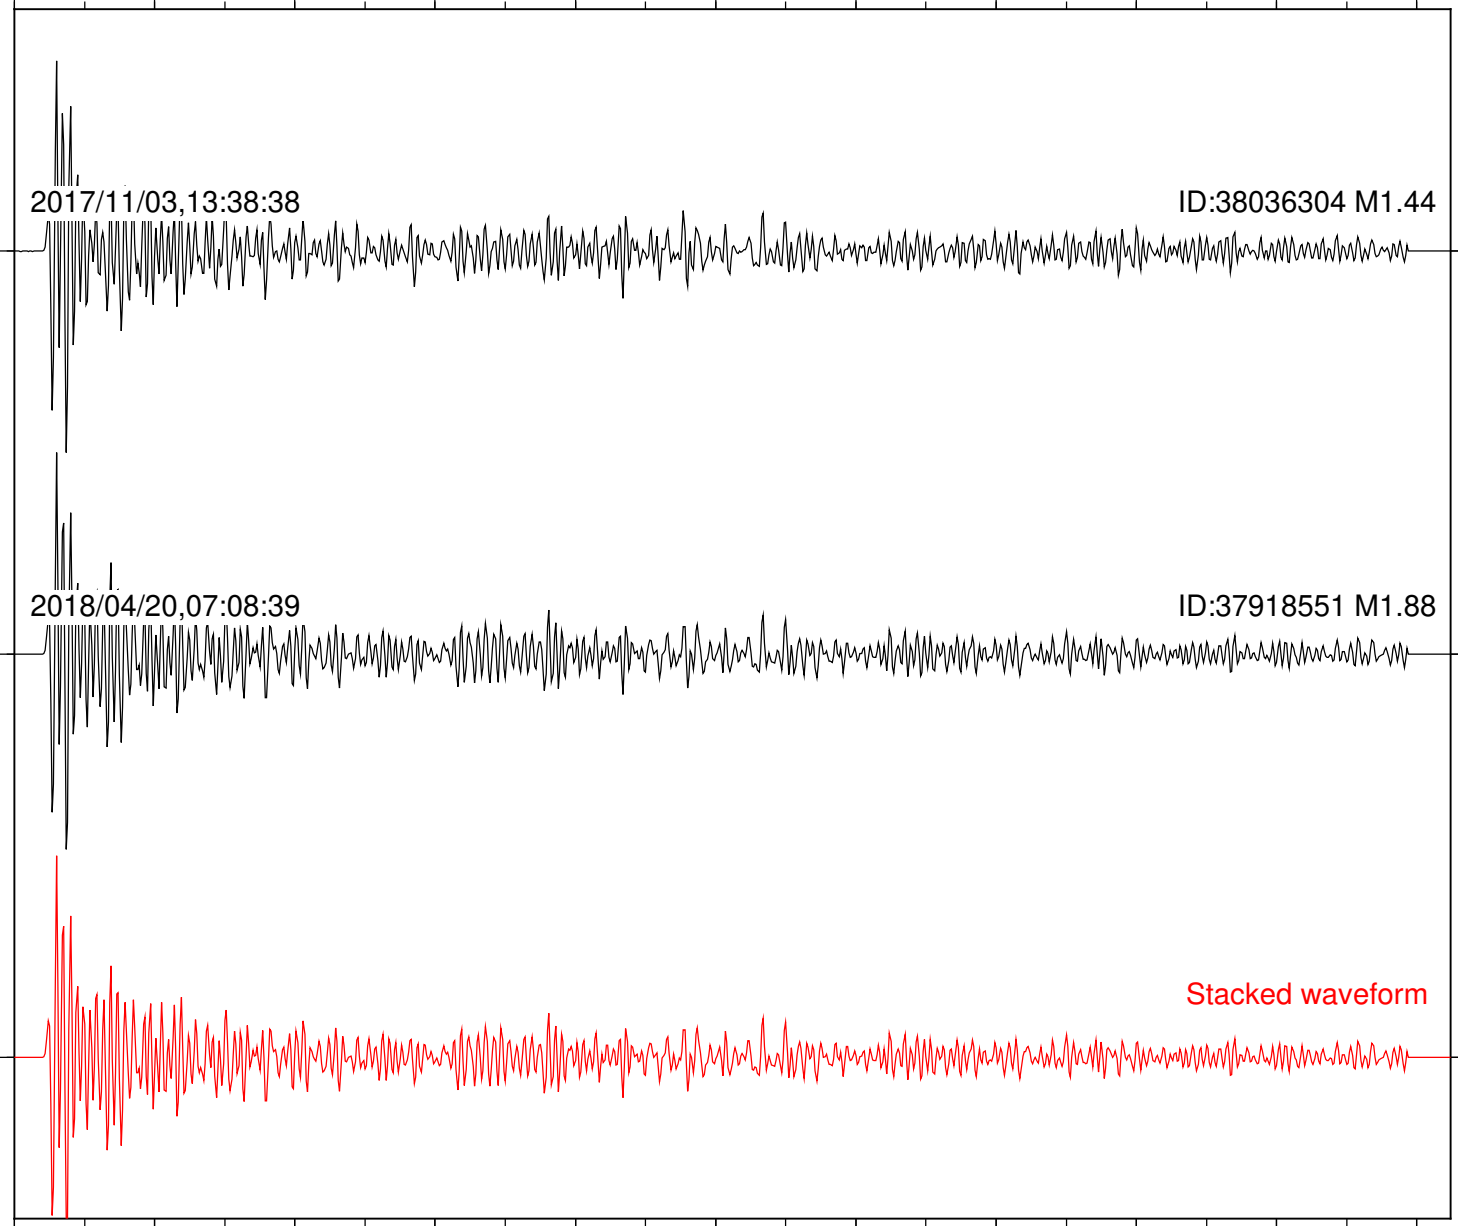

Station: CRY Com: HHZ

Focal depth: 7.65 km

Station: CSH Com: HHZ

Focal depth: 7.65 km

Station: DGR Com: HHZ

Focal depth: 7.65 km

Station: DNR Com: HHZ

Focal depth: 7.65 km

Station: FRD Com: HHZ

Focal depth: 7.65 km

Station: HMT2 Com: HHZ

Focal depth: 7.65 km

Station: KNW Com: HHZ

Focal depth: 7.65 km

Station: LKH Com: HHZ

Focal depth: 7.65 km

Station: LVA2 Com: HHZ

Focal depth: 7.65 km

2017/11/03,13:38:38

ID:38036304 M1.44

2018/04/20,07:08:39

ID:37918551 M1.88

Stacked waveform

0 1 2 3 4 5 6 7 8 9 10
Elapsed time (s)

Station: MTG Com: HHZ

Focal depth: 7.65 km

Station: PFO Com: HHZ

Focal depth: 7.65 km

Station: PLM Com: HHZ

Focal depth: 7.65 km

2017/11/03,13:39:38

ID:38036304 M1.44