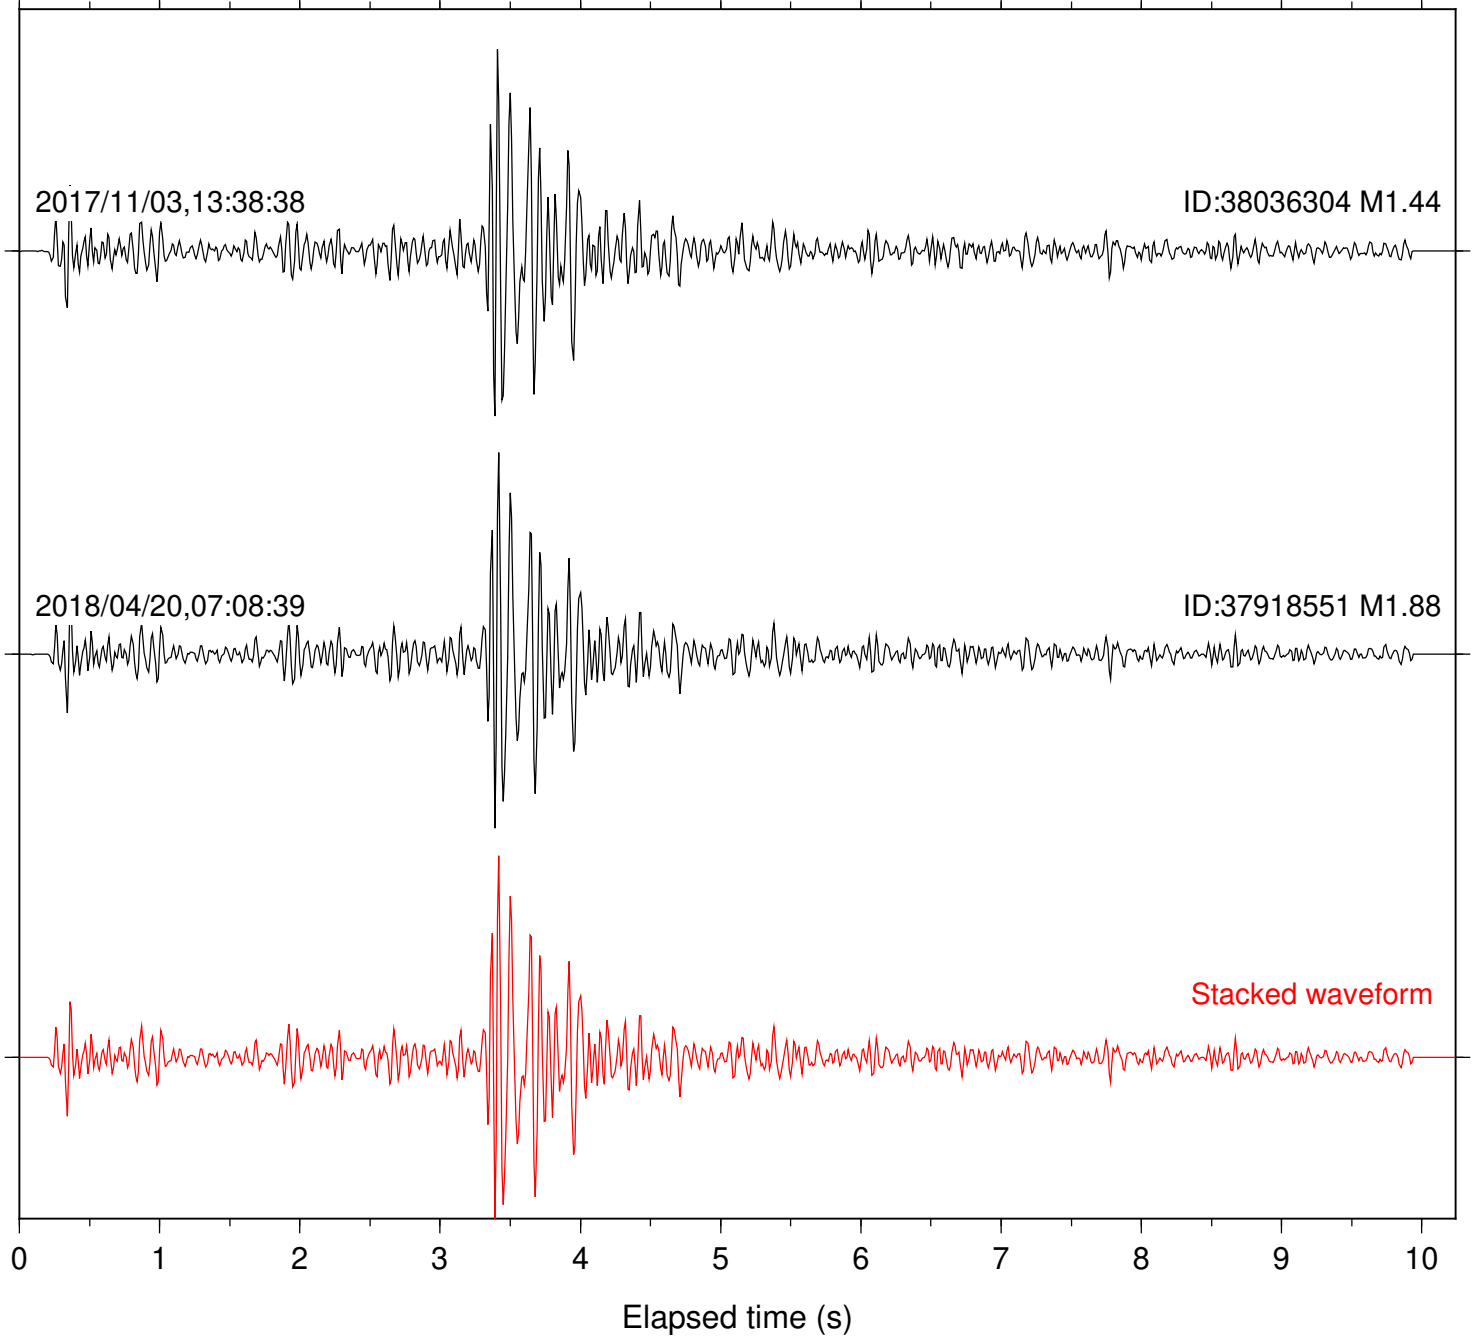

Station: B081 Com: EHZ

Focal depth: 7.65 km

Station: B082 Com: EHZ

Focal depth: 7.65 km

Station: B084 Com: EHZ

Focal depth: 7.65 km

Station: B086 Com: EHZ

Focal depth: 7.65 km

Station: B087 Com: EHZ

Focal depth: 7.65 km

Station: B088 Com: EHZ

Focal depth: 7.65 km

Station: B093 Com: EHZ

Focal depth: 7.65 km

2017/11/03,13:38:38

ID:38036304 M1.44

Station: CRY Com: HHZ

Focal depth: 7.65 km

Station: CSH Com: HHZ

Focal depth: 7.65 km

Station: DGR Com: HHZ

Focal depth: 7.65 km

Station: DNR Com: HHZ

Focal depth: 7.65 km

Station: LVA2 Com: HHZ

Focal depth: 7.65 km

2017/11/03,13:38:38

ID:38036304 M1.44

2018/04/20,07:08:39

ID:37918551 M1.88

Stacked waveform

0 1 2 3 4 5 6 7 8 9 10
Elapsed time (s)