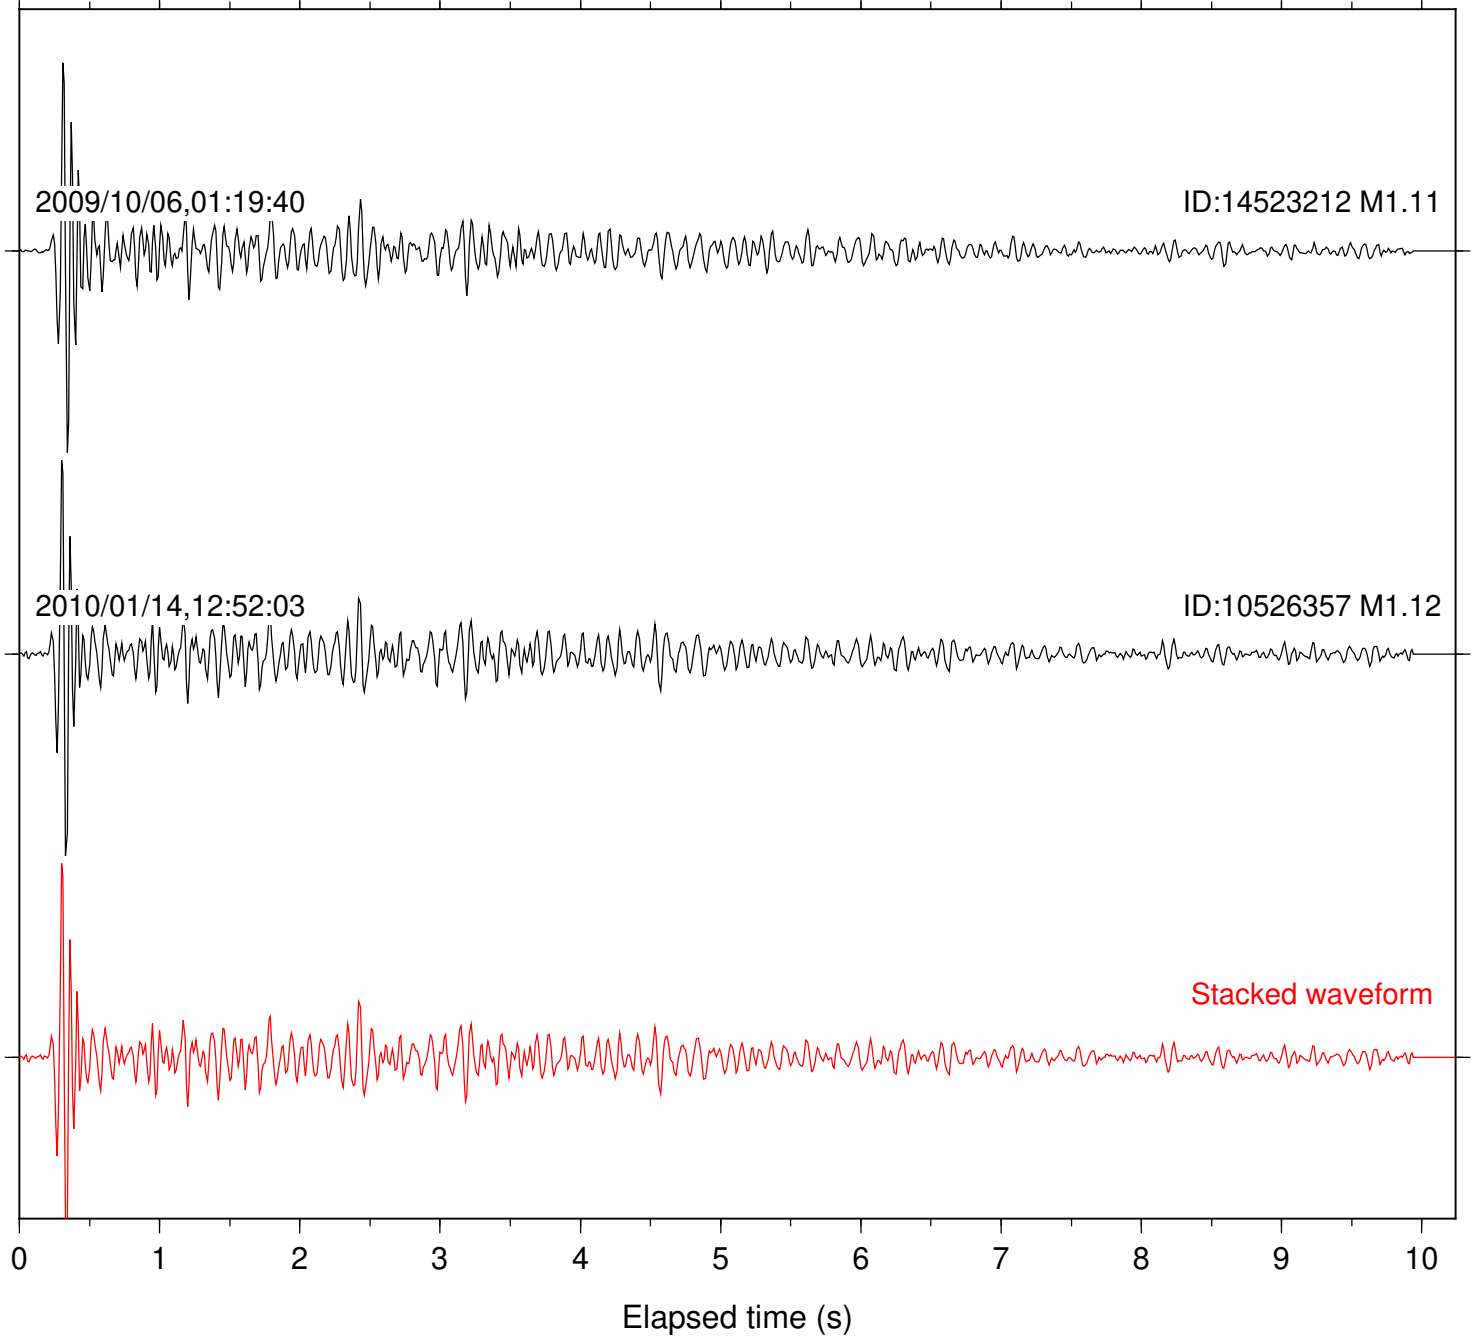

Station: CRR Com: EHZ

Focal depth: 2.74 km

Station: ERP Com: EHZ

Focal depth: 2.74 km

Station: WES Com: HHZ

Focal depth: 2.74 km

2009/10/06,01:19:40

ID:14523212 M1.11

2010/01/14,12:52:03

ID:10526357 M1.12

Stacked waveform

0 1 2 3 4 5 6 7 8 9 10
Elapsed time (s)

Station: YUH2 Com: HHZ

Focal depth: 2.74 km