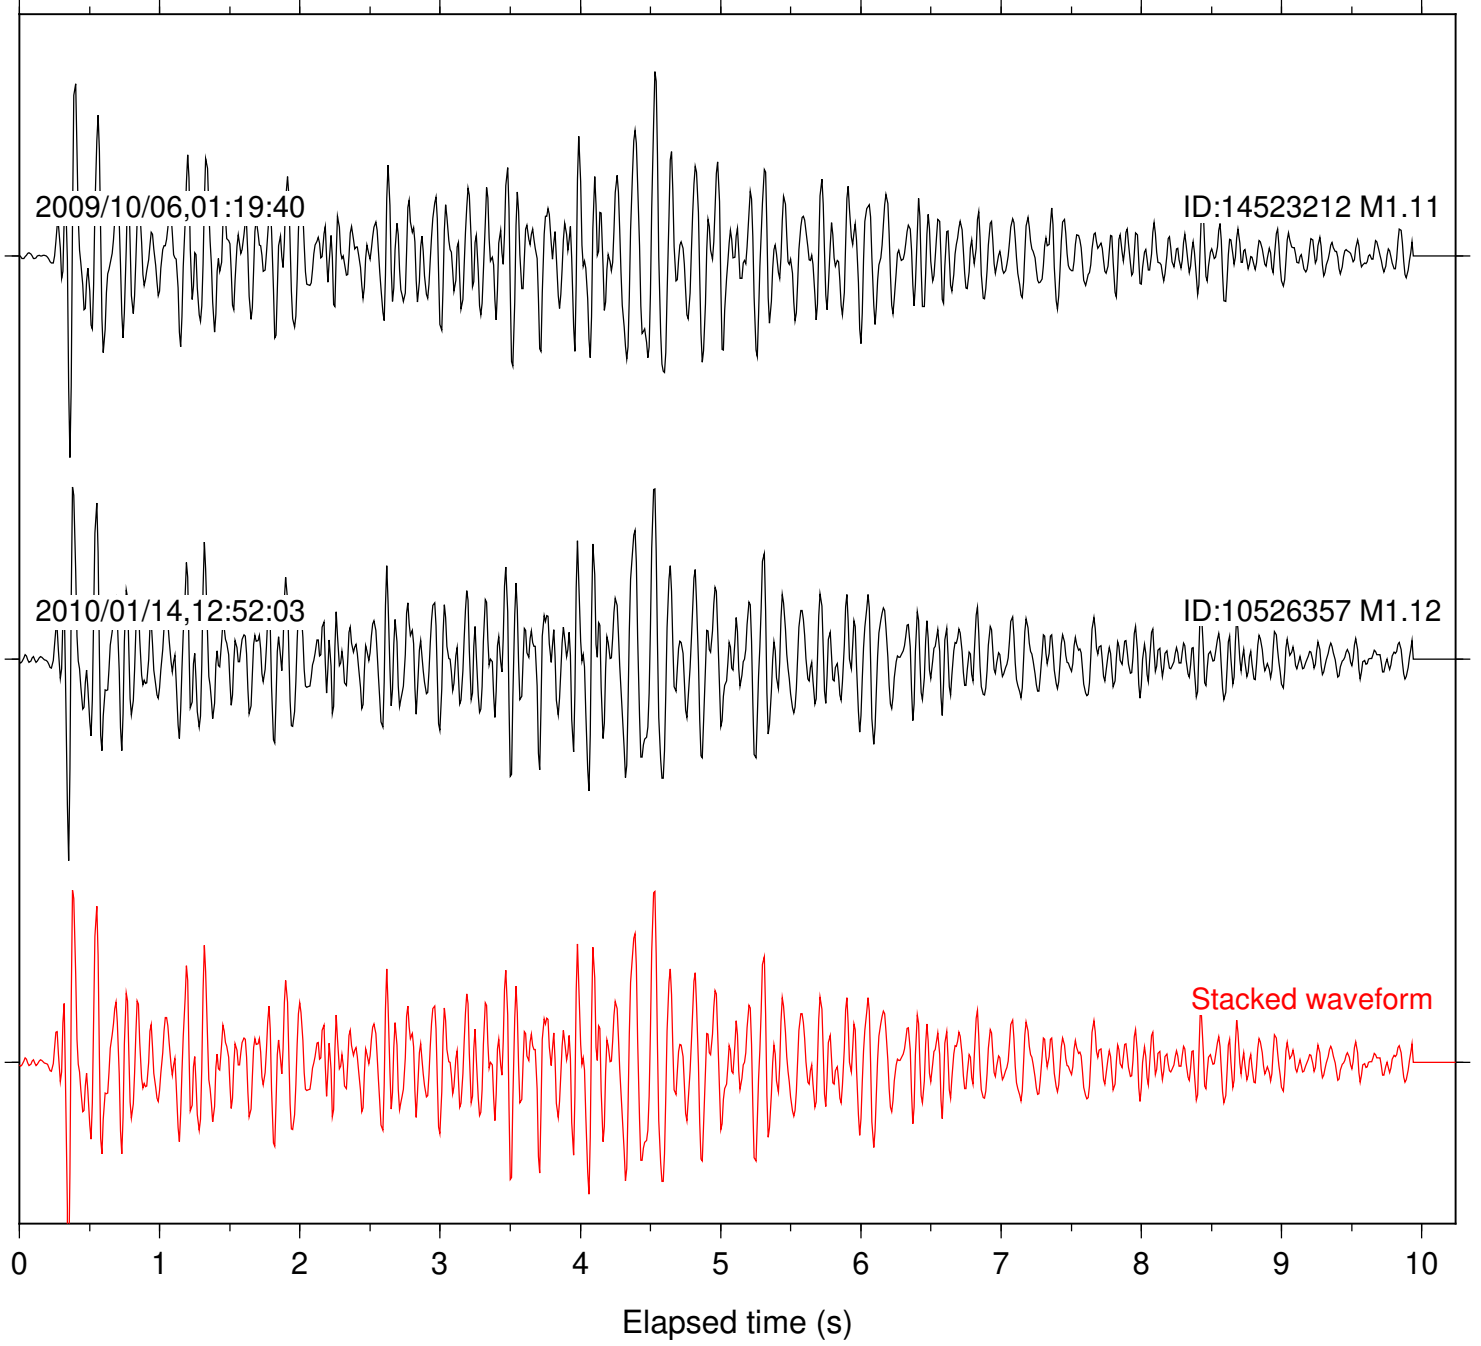

Station: CRR Com: EHZ

Focal depth: 2.74 km

Station: ERP Com: EHZ

Focal depth: 2.74 km

Station: WES Com: HHZ

Focal depth: 2.74 km

2009/10/06,01:19:40

ID:14523212 M1.11

2010/01/14,12:52:03

ID:10526357 M1.12

Stacked waveform

0 1 2 3 4 5 6 7 8 9 10
Elapsed time (s)

Station: YUH2 Com: HHZ

Focal depth: 2.74 km