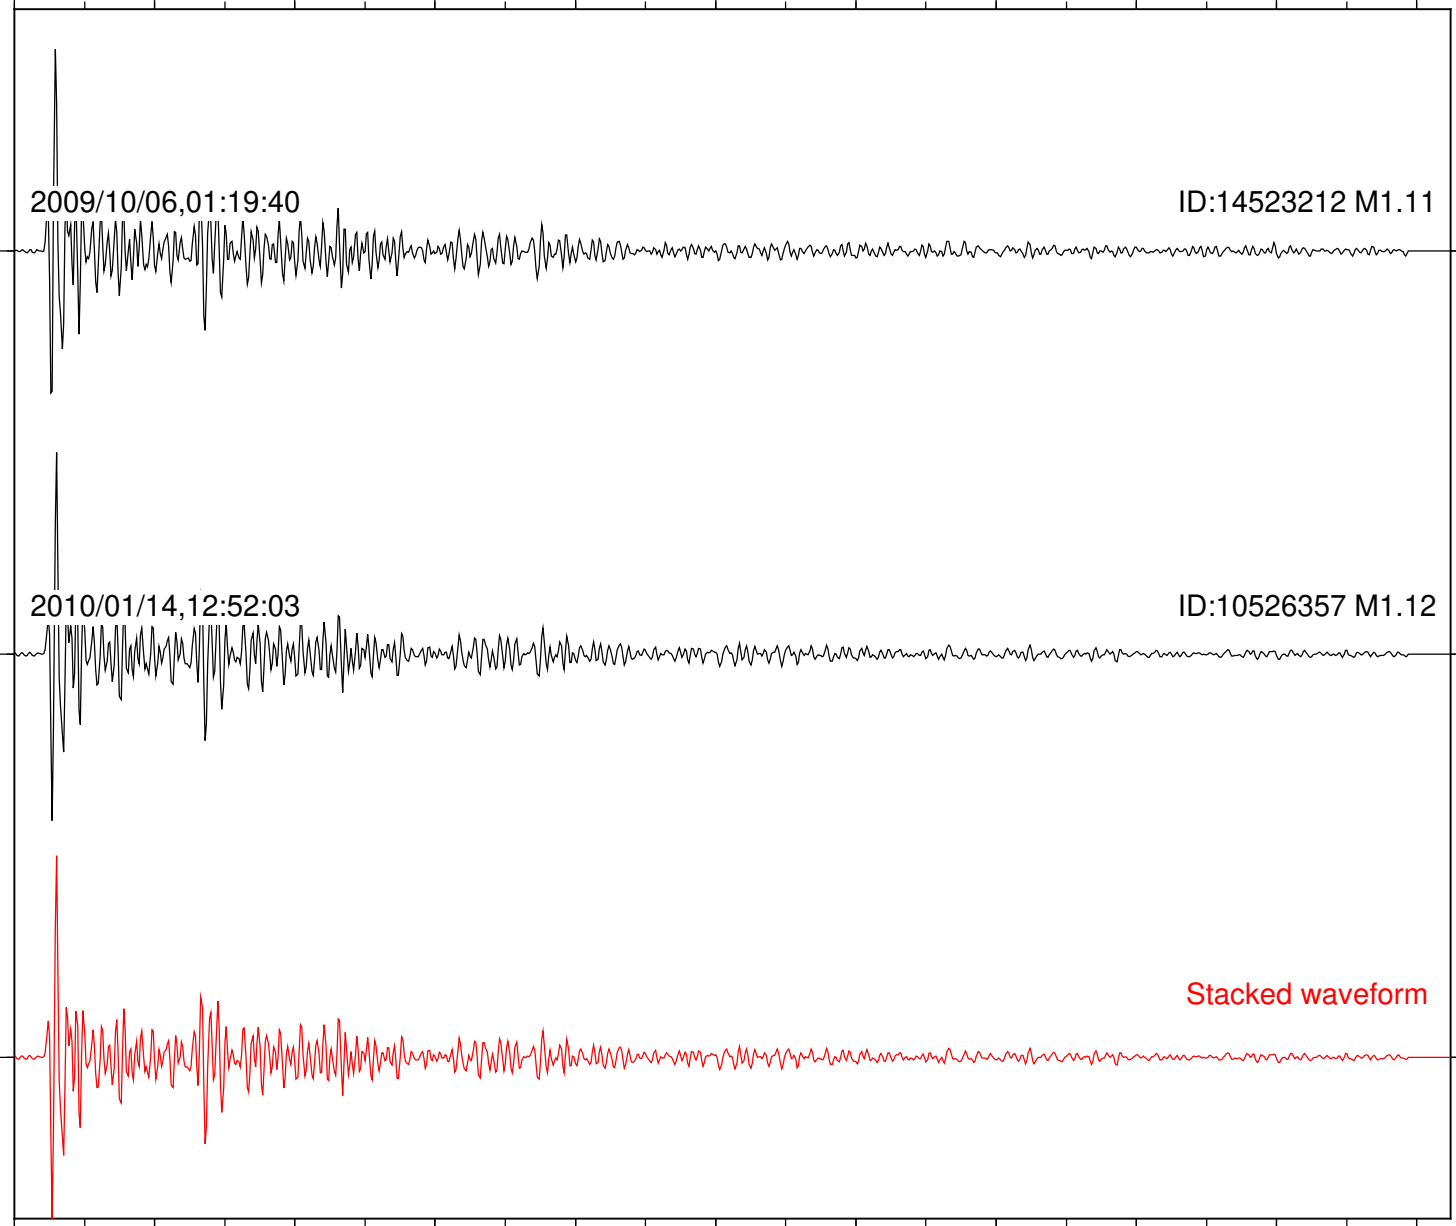

Station: CRR Com: EHZ

Focal depth: 2.74 km

Station: ERP Com: EHZ

Focal depth: 2.74 km

Station: WES Com: HHZ

Focal depth: 2.74 km

2009/10/06,01:19:40

ID:14523212 M1.11

2010/01/14,12:52:03

ID:10526357 M1.12

Stacked waveform

0 1 2 3 4 5 6 7 8 9 10
Elapsed time (s)

Station: YUH2 Com: HHZ

Focal depth: 2.74 km