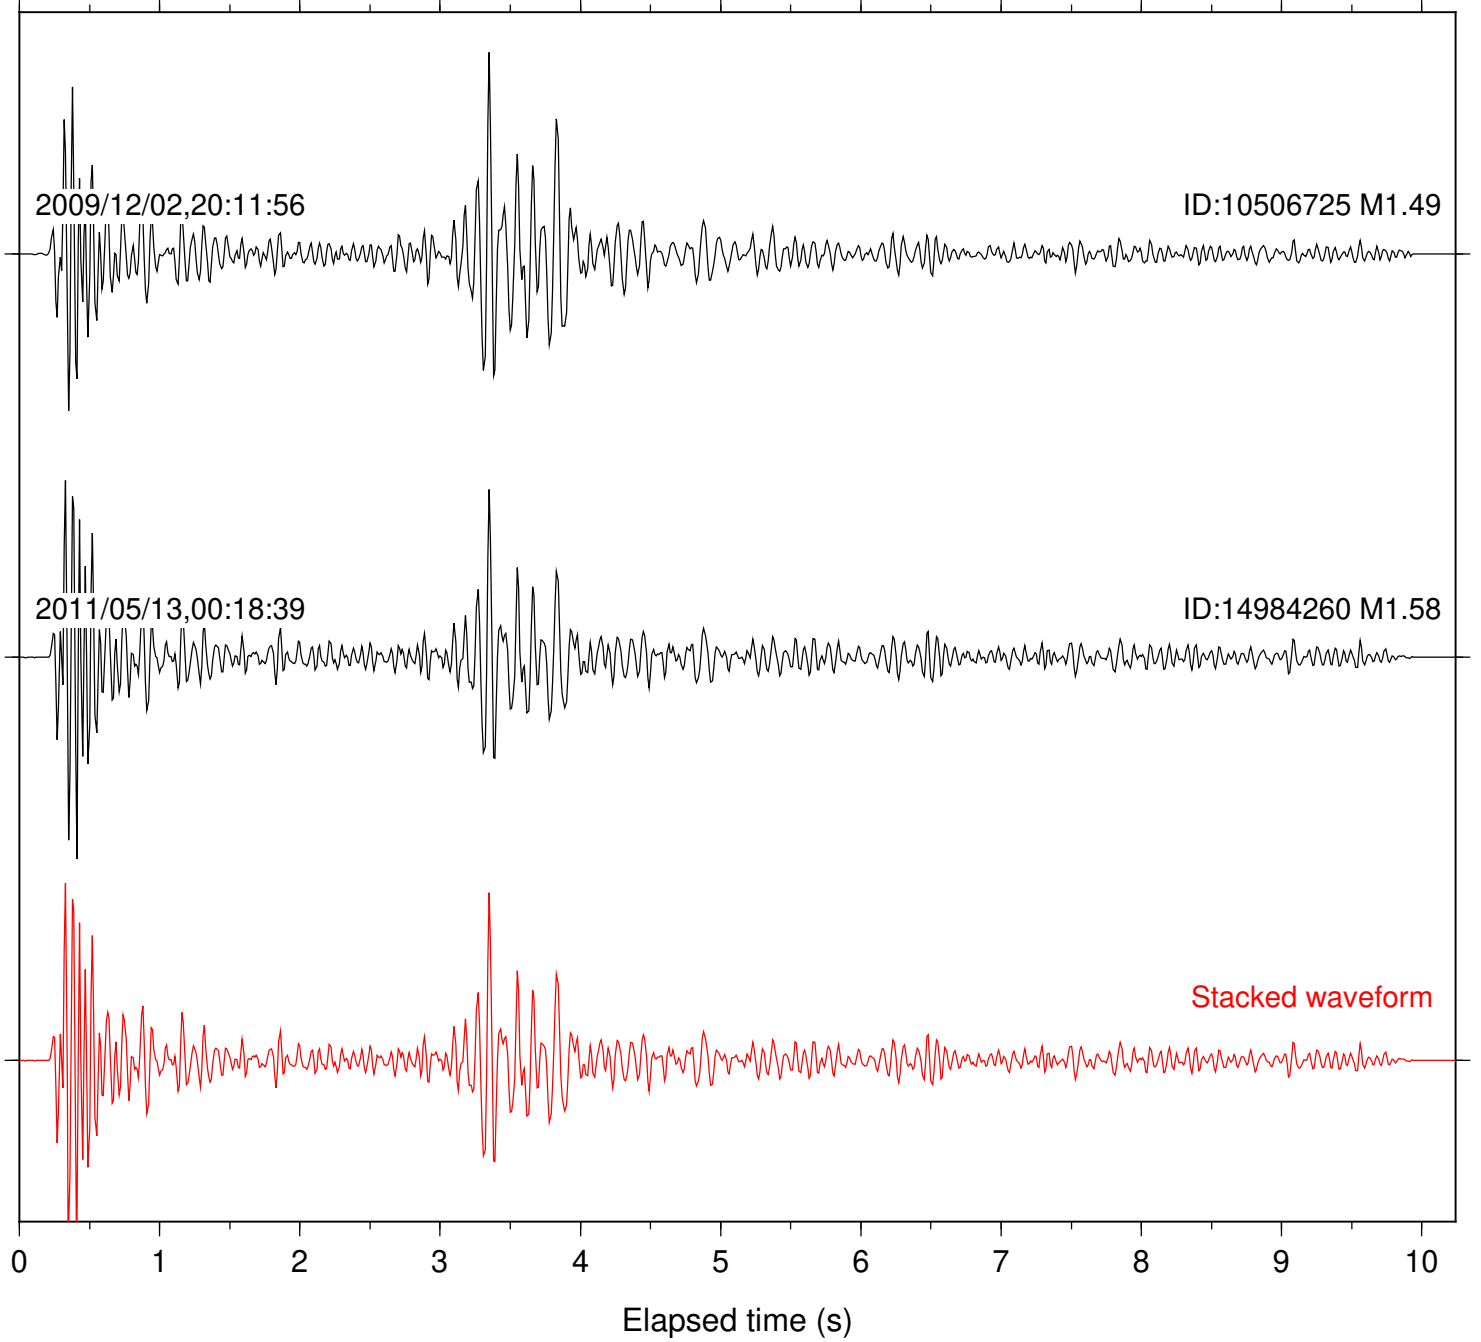

Station: B087 Com: EHZ

Focal depth: 8.65 km

2009/12/02,20:11:56

ID:10506725 M1.49

2011/05/13,00:18:39

ID:14984260 M1.58

Stacked waveform

0 1 2 3 4 5 6 7 8 9 10
Elapsed time (s)

Station: B093 Com: EHZ

Focal depth: 8.65 km

Station: FRD Com: HHZ

Focal depth: 8.65 km

2009/12/02,20:11:56

ID:10506725 M1.49

2011/05/13,00:18:39

ID:14984260 M1.58

Stacked waveform

0 1 2 3 4 5 6 7 8 9 10
Elapsed time (s)