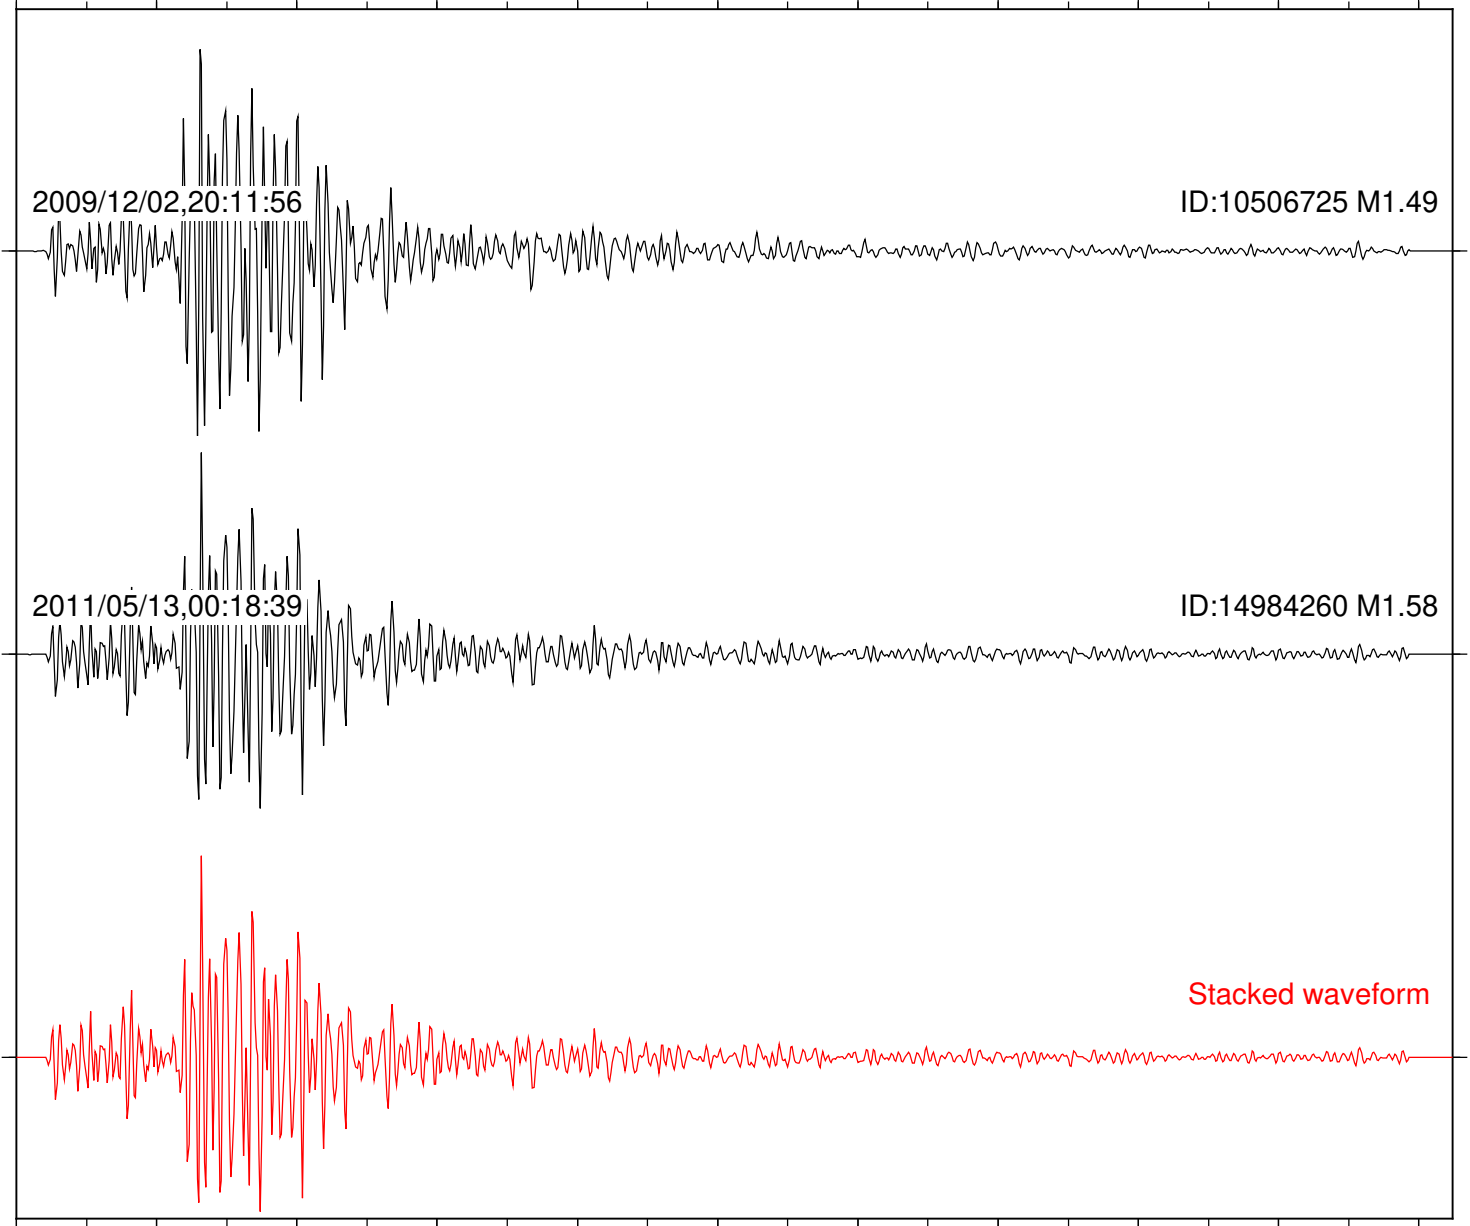

Station: B087 Com: EHZ

Focal depth: 8.65 km

2009/12/02,20:11:56

ID:10506725 M1.49

2011/05/13,00:18:39

ID:14984260 M1.58

Stacked waveform

0 1 2 3 4 5 6 7 8 9 10
Elapsed time (s)

Station: B093 Com: EHZ

Focal depth: 8.65 km

Station: FRD Com: HHZ

Focal depth: 8.65 km

2009/12/02,20:11:56

ID:10506725 M1.49

2011/05/13,00:18:39

ID:14984260 M1.58

Stacked waveform

0 1 2 3 4 5 6 7 8 9 10
Elapsed time (s)