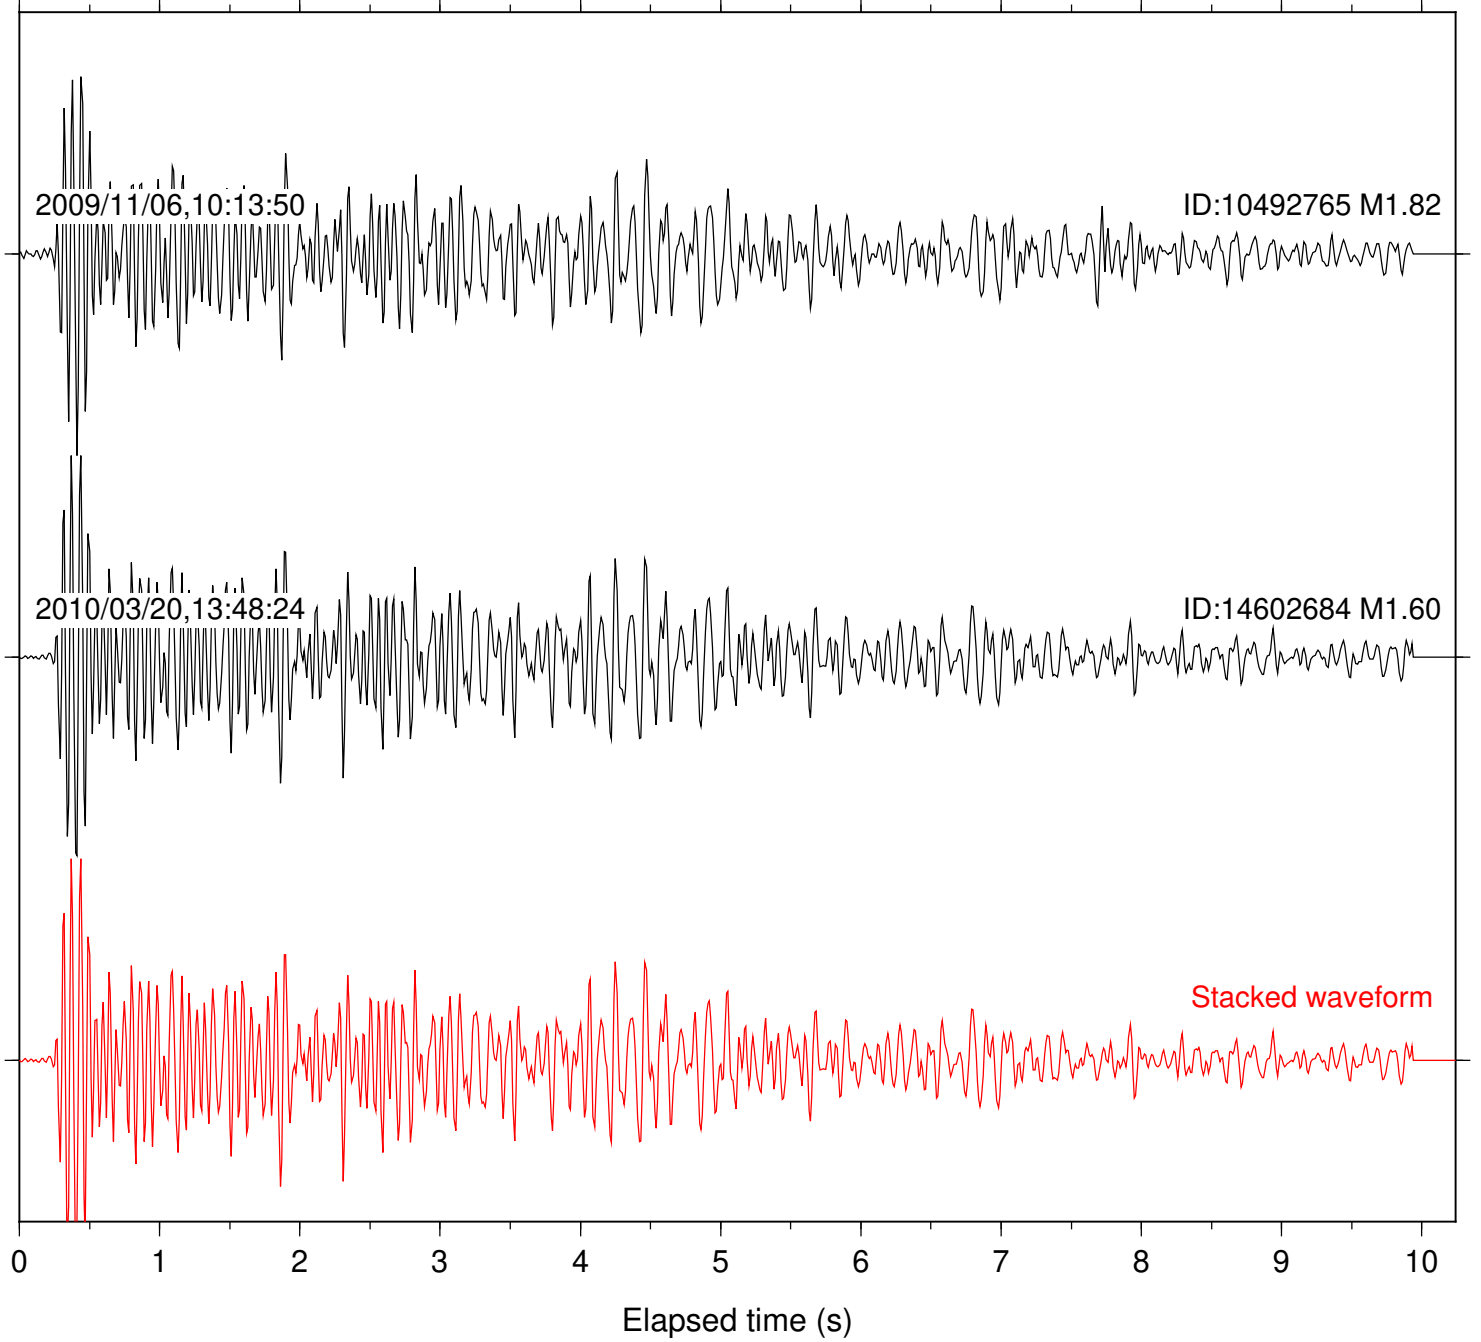

Station: COK2 Com: EHZ

Focal depth: 3.21 km

Station: CRR Com: EHZ

Focal depth: 3.21 km

Station: ERP Com: EHZ

Focal depth: 3.21 km

2009/11/06,10:13:50

ID:10492765 M1.82

2010/03/20,13:48:24

ID:14602684 M1.60

Stacked waveform

0 1 2 3 4 5 6 7 8 9 10
Elapsed time (s)

Station: WES Com: HHZ

Focal depth: 3.23 km

2009/11/06,10:13:50

ID:10492765 M1.82

Focal depth: 3.23 km