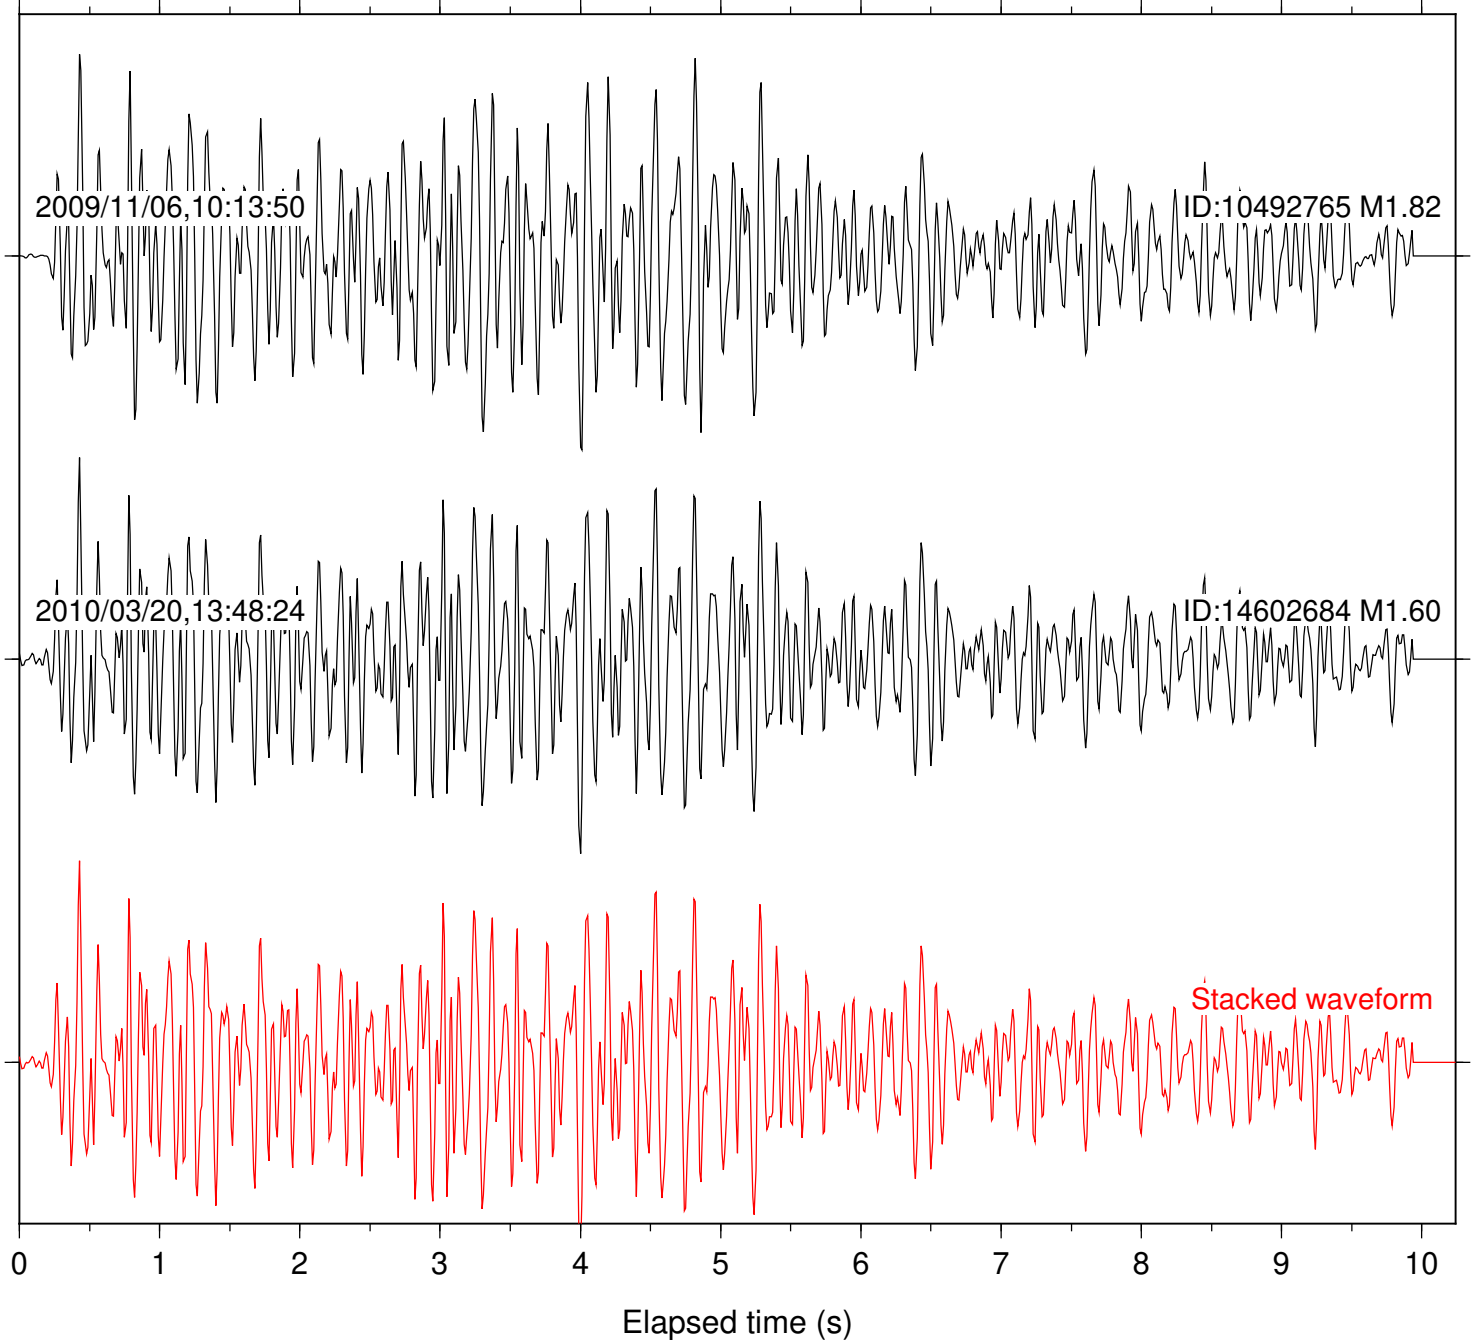

Station: COK2 Com: EHZ

Focal depth: 3.21 km

Station: CRR Com: EHZ

Focal depth: 3.21 km

Station: ERP Com: EHZ

Focal depth: 3.21 km

2009/11/06,10:13:50

ID:10492765 M1.82

2010/03/20,13:48:24

ID:14602684 M1.60

Stacked waveform

0 1 2 3 4 5 6 7 8 9 10
Elapsed time (s)

Station: WES Com: HHZ

Focal depth: 3.23 km

2009/11/06,10:13:50

ID:10492765 M1.82

Focal depth: 3.23 km