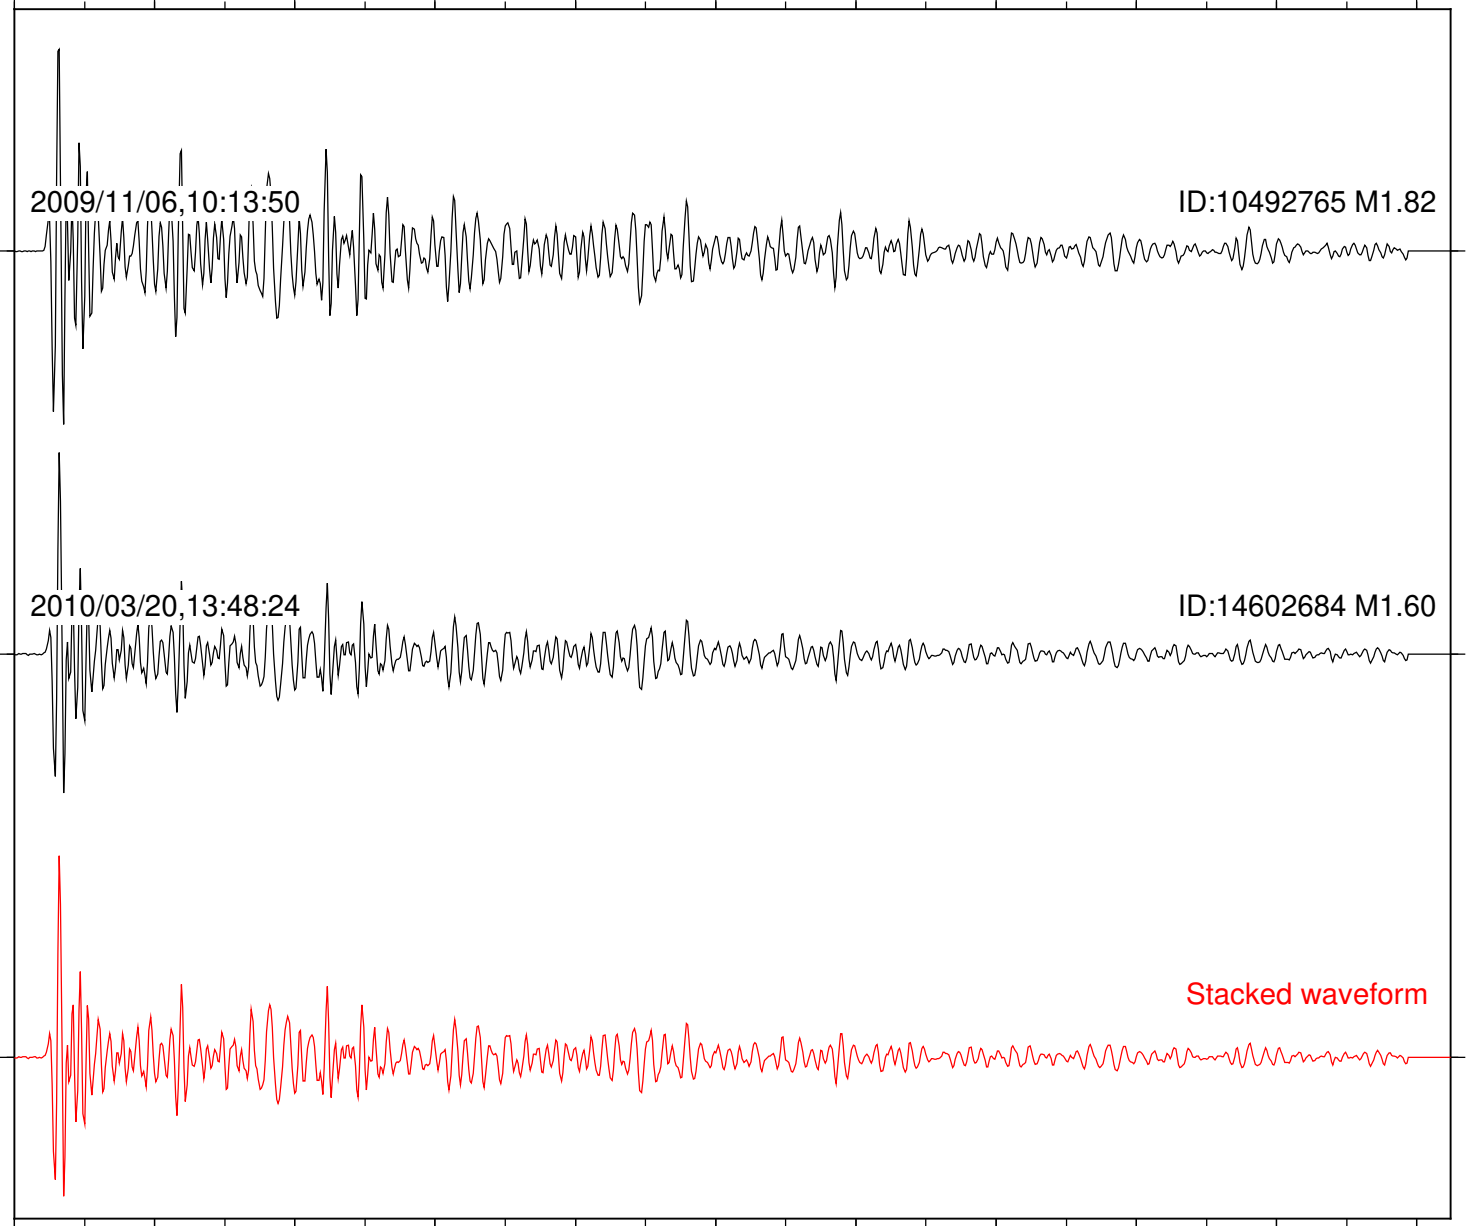

Station: COK2 Com: EHZ

Focal depth: 3.21 km

Station: CRR Com: EHZ

Focal depth: 3.21 km

Station: ERP Com: EHZ

Focal depth: 3.21 km

2009/11/06,10:13:50

ID:10492765 M1.82

2010/03/20,13:48:24

ID:14602684 M1.60

Stacked waveform

0 1 2 3 4 5 6 7 8 9 10
Elapsed time (s)

Station: WES Com: HHZ

Focal depth: 3.23 km

2009/11/06,10:13:50

ID:10492765 M1.82

Focal depth: 3.23 km