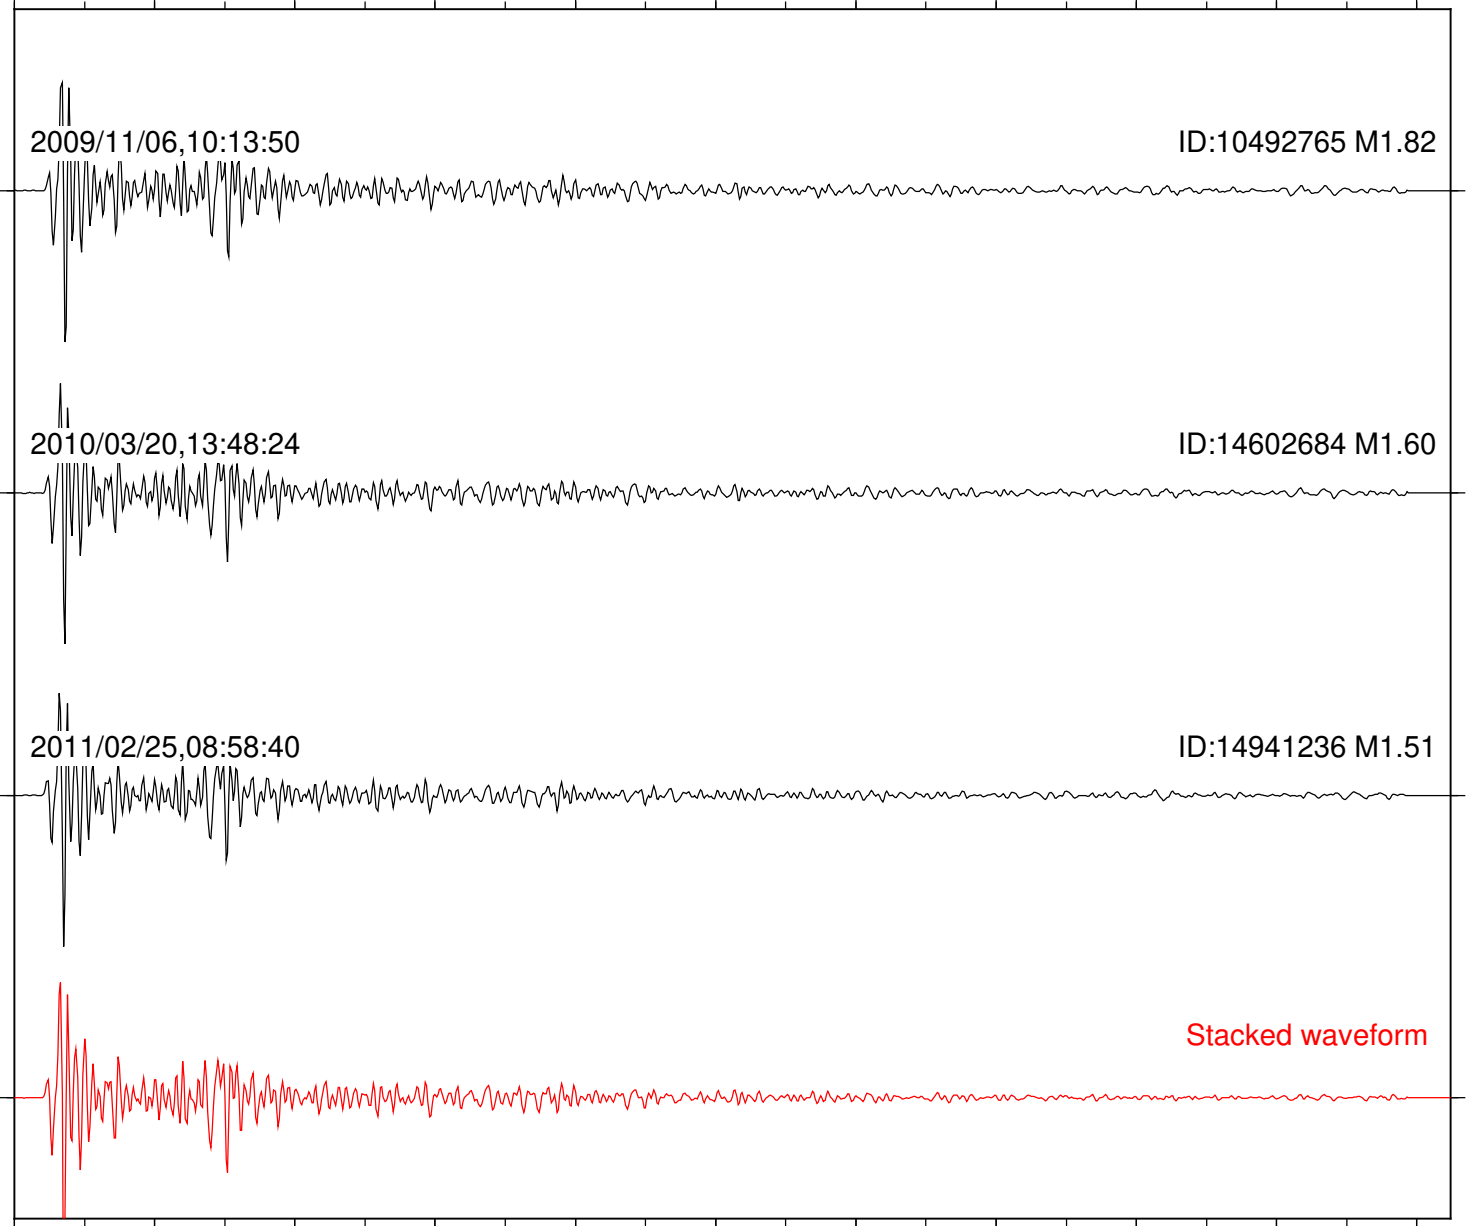

Station: COK2 Com: EHZ

Focal depth: 3.21 km

Station: CRR Com: EHZ

Focal depth: 3.21 km

Station: ERP Com: EHZ

Focal depth: 3.21 km

2009/11/06,10:13:50

ID:10492765 M1.82

2010/03/20,13:48:24

ID:14602684 M1.60

2011/02/25,08:58:40

ID:14941236 M1.51

Stacked waveform

0 1 2 3 4 5 6 7 8 9 10

Elapsed time (s)

Station: YUH2 Com: HHZ

Focal depth: 3.23 km