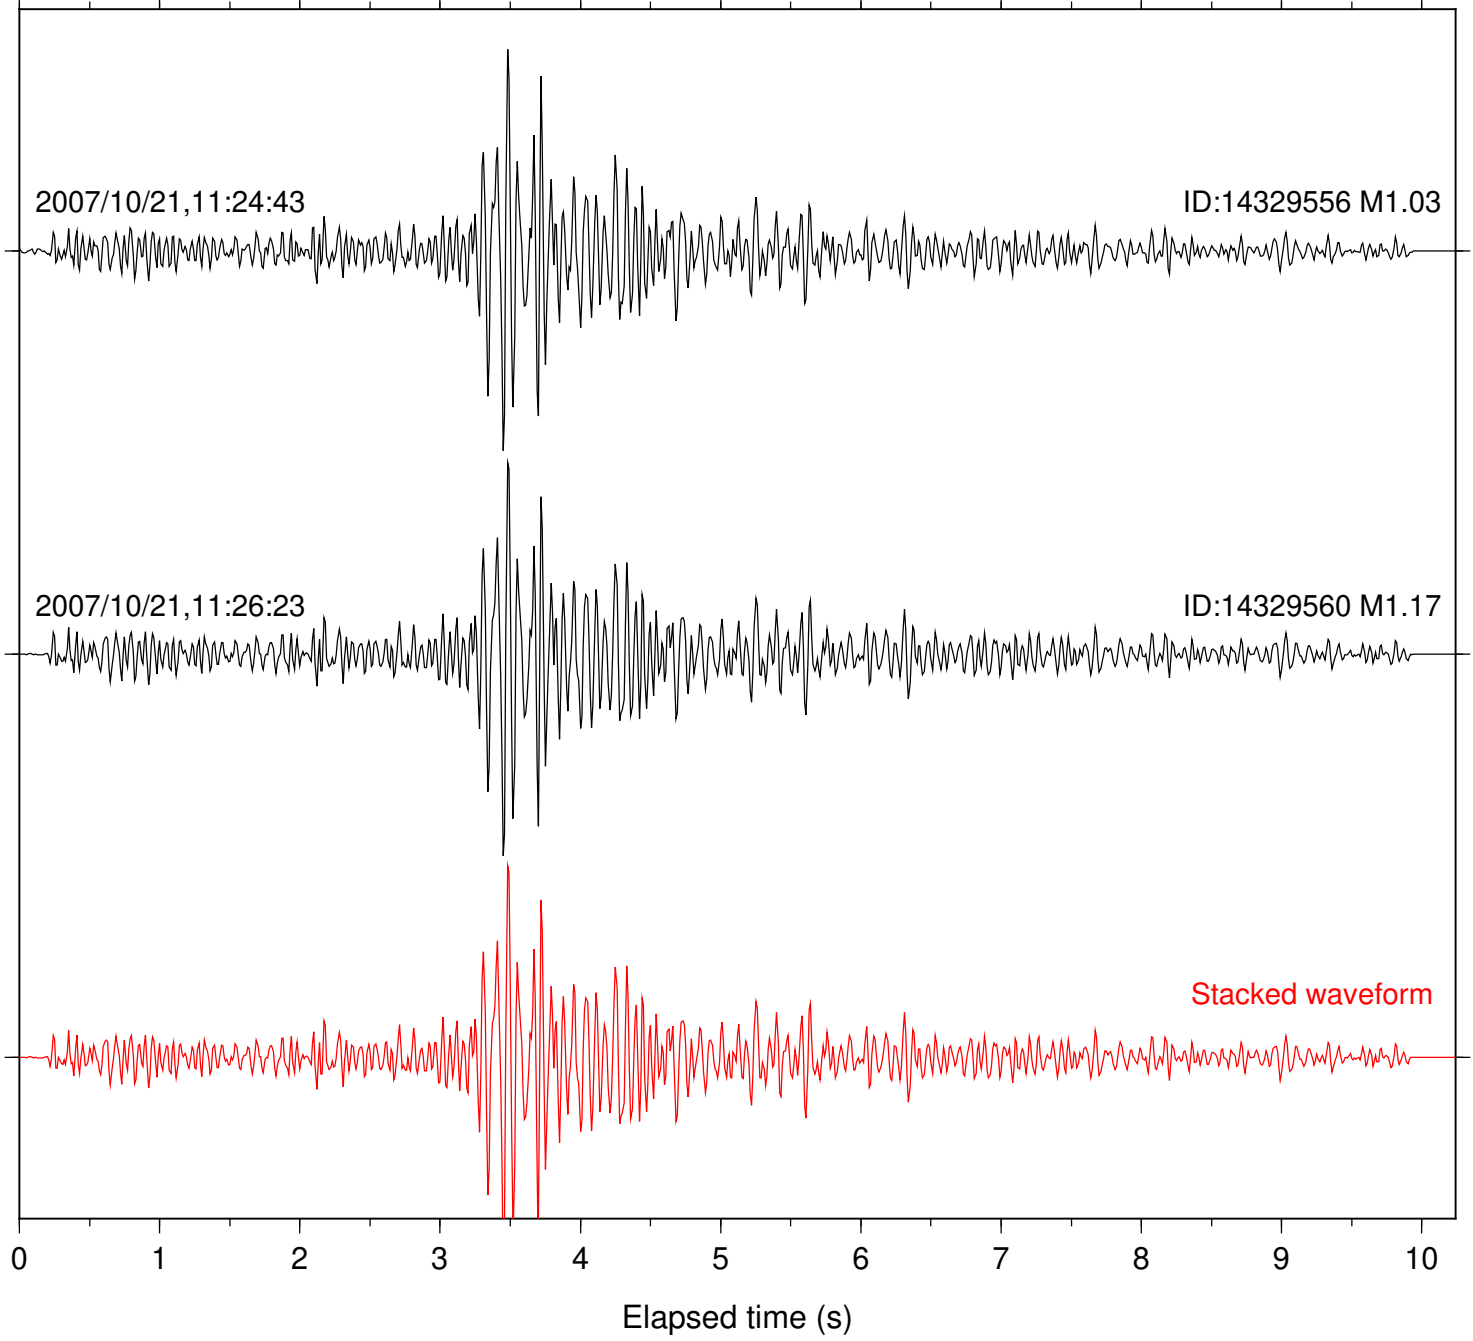

Station: BOR Com: HHZ

Focal depth: 12.93 km

Station: BZN Com: HHZ

Focal depth: 12.93 km

Station: CRY Com: HHZ

Focal depth: 12.93 km

Station: DNR Com: HHZ

Focal depth: 12.93 km

Station: KNW Com: HHZ

Focal depth: 12.95 km

Station: LVA2 Com: HHZ

Focal depth: 12.93 km

Station: PFO Com: HHZ

Focal depth: 12.93 km

Station: PMD Com: HHZ

Focal depth: 12.93 km

Station: POB2 Com: HHZ

Focal depth: 12.93 km

Station: RDM Com: HHZ

Focal depth: 12.93 km

Station: TOR Com: HHZ

Focal depth: 12.93 km

Station: WMC Com: HHZ

Focal depth: 12.93 km