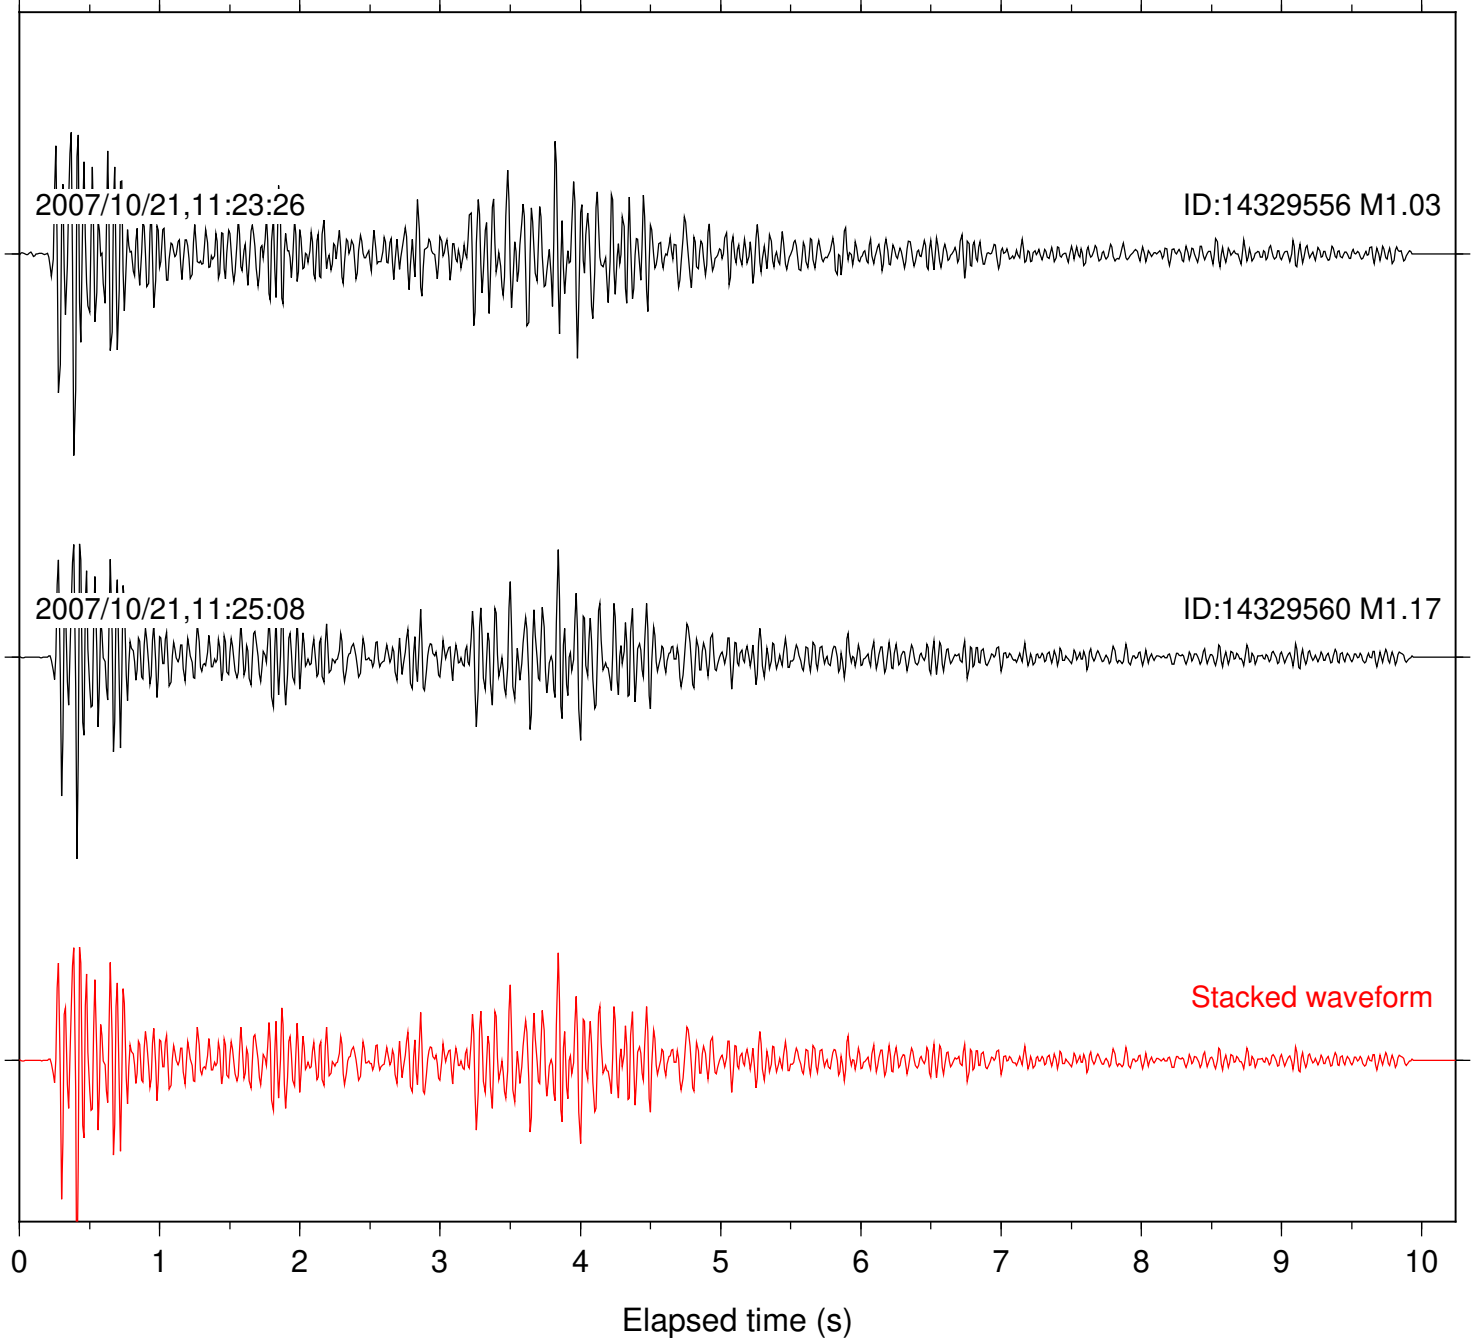

Station: B081 Com: EHZ

Focal depth: 12.95 km

Station: B082 Com: EHZ

Focal depth: 12.93 km

Station: B084 Com: EHZ

Focal depth: 12.93 km

2007/10/21,11:23:26

ID:14329556 M1.03

Station: BOR Com: HHZ

Focal depth: 12.93 km

Station: BZN Com: HHZ

Focal depth: 12.93 km

Station: CRY Com: HHZ

Focal depth: 12.93 km

Station: DNR Com: HHZ

Focal depth: 12.93 km

Station: KNW Com: HHZ

Focal depth: 12.95 km

Station: LVA2 Com: HHZ

Focal depth: 12.93 km

Station: PFO Com: HHZ

Focal depth: 12.93 km

Station: PMD Com: HHZ

Focal depth: 12.93 km

Station: POB2 Com: HHZ

Focal depth: 12.93 km

Station: RDM Com: HHZ

Focal depth: 12.93 km

Station: TOR Com: HHZ

Focal depth: 12.93 km

Station: WMC Com: HHZ

Focal depth: 12.93 km