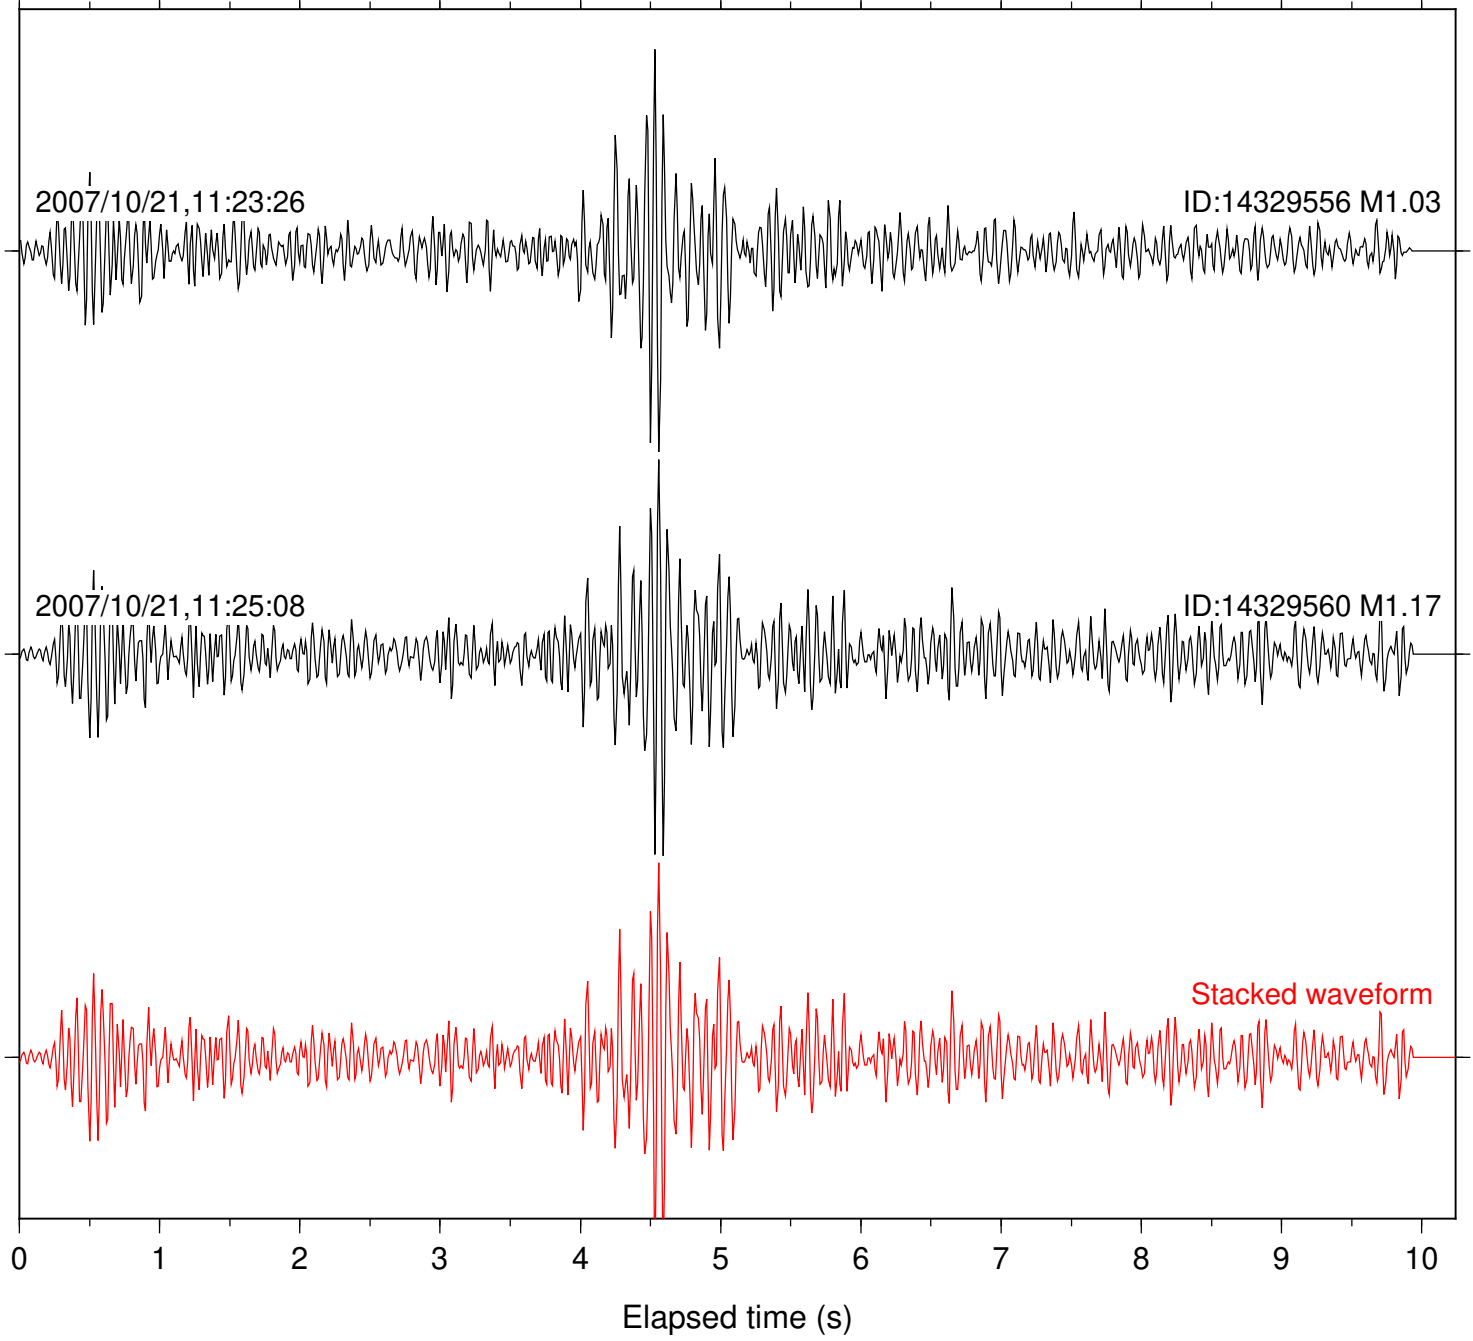

Station: BOR Com: HHZ

Focal depth: 12.93 km

Station: BZN Com: HHZ

Focal depth: 12.93 km

Station: CRY Com: HHZ

Focal depth: 12.93 km

Station: DNR Com: HHZ

Focal depth: 12.93 km

Station: KNW Com: HHZ

Focal depth: 12.95 km

Station: LVA2 Com: HHZ

Focal depth: 12.93 km

Station: PFO Com: HHZ

Focal depth: 12.93 km

Station: PMD Com: HHZ

Focal depth: 12.93 km

Station: POB2 Com: HHZ

Focal depth: 12.93 km

Station: RDM Com: HHZ

Focal depth: 12.93 km

Station: TOR Com: HHZ

Focal depth: 12.93 km

Station: WMC Com: HHZ

Focal depth: 12.93 km