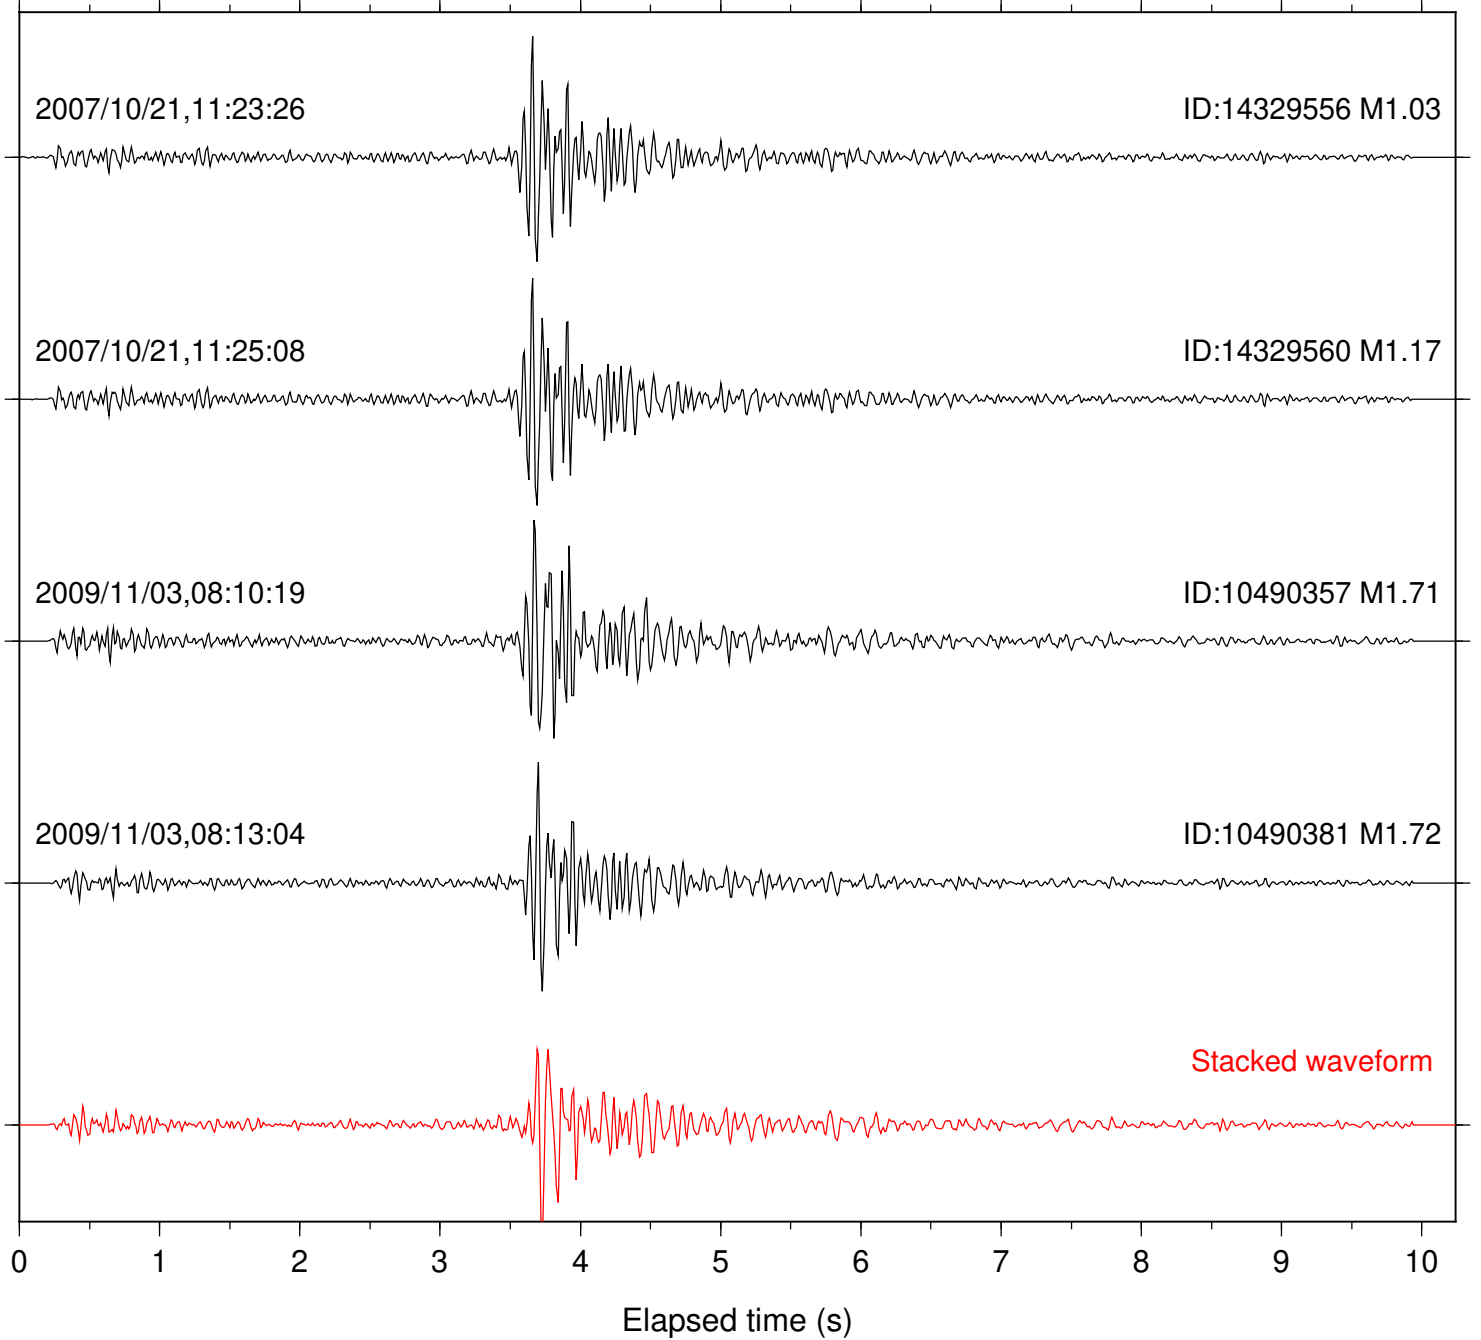

Station: B081 Com: EHZ

Focal depth: 12.95 km

Station: B082 Com: EHZ

Focal depth: 12.93 km

Station: B084 Com: EHZ

Focal depth: 12.93 km

2007/10/21,11:23:26

ID:14329556 M1.03

2007/10/21,11:25:08

ID:14329560 M1.17

Stacked waveform

0 1 2 3 4 5 6 7 8 9 10
Elapsed time (s)

Station: B086 Com: EHZ

Focal depth: 12.93 km

Station: B088 Com: EHZ

Focal depth: 12.93 km

Station: BOR Com: HHZ

Focal depth: 12.93 km

Station: BZN Com: HHZ

Focal depth: 12.93 km

Station: CRY Com: HHZ

Focal depth: 12.93 km

Station: DNR Com: HHZ

Focal depth: 12.93 km

Station: KNW Com: HHZ

Focal depth: 12.95 km

Station: LVA2 Com: HHZ

Focal depth: 12.93 km

Station: PFO Com: HHZ

Focal depth: 12.93 km

Station: PMD Com: HHZ

Focal depth: 12.93 km