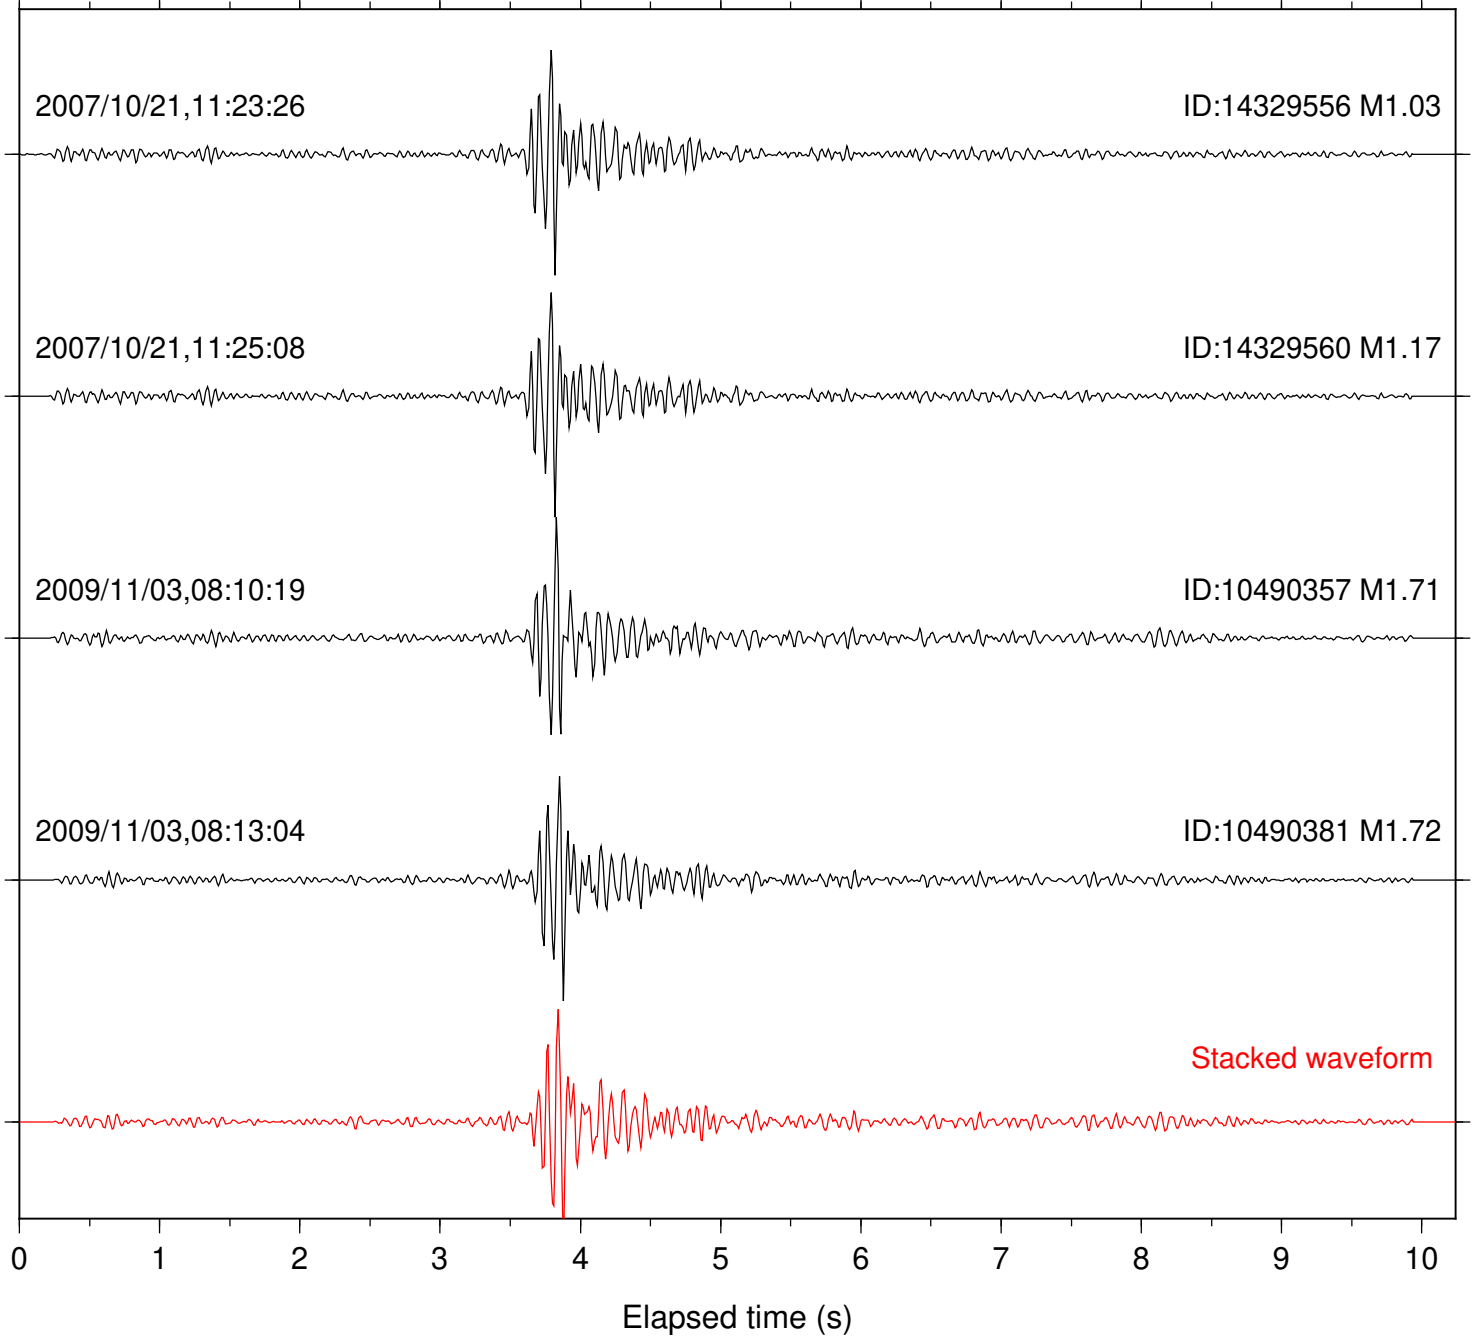

Station: B081 Com: EHZ

Focal depth: 12.95 km

Station: B082 Com: EHZ

Focal depth: 12.93 km

Station: B084 Com: EHZ

Focal depth: 12.93 km

2007/10/21,11:23:26

ID:14329556 M1.03

Station: BOR Com: HHZ

Focal depth: 12.93 km

Station: BZN Com: HHZ

Focal depth: 12.93 km

Station: CRY Com: HHZ

Focal depth: 12.93 km

Station: DNR Com: HHZ

Focal depth: 12.93 km

Station: KNW Com: HHZ

Focal depth: 12.95 km

Station: LVA2 Com: HHZ

Focal depth: 12.93 km

Station: PFO Com: HHZ

Focal depth: 12.93 km

Station: PMD Com: HHZ

Focal depth: 12.93 km

Station: POB2 Com: HHZ

Focal depth: 12.93 km

Station: RDM Com: HHZ

Focal depth: 12.93 km

Station: TOR Com: HHZ

Focal depth: 12.93 km

Station: WMC Com: HHZ

Focal depth: 12.93 km