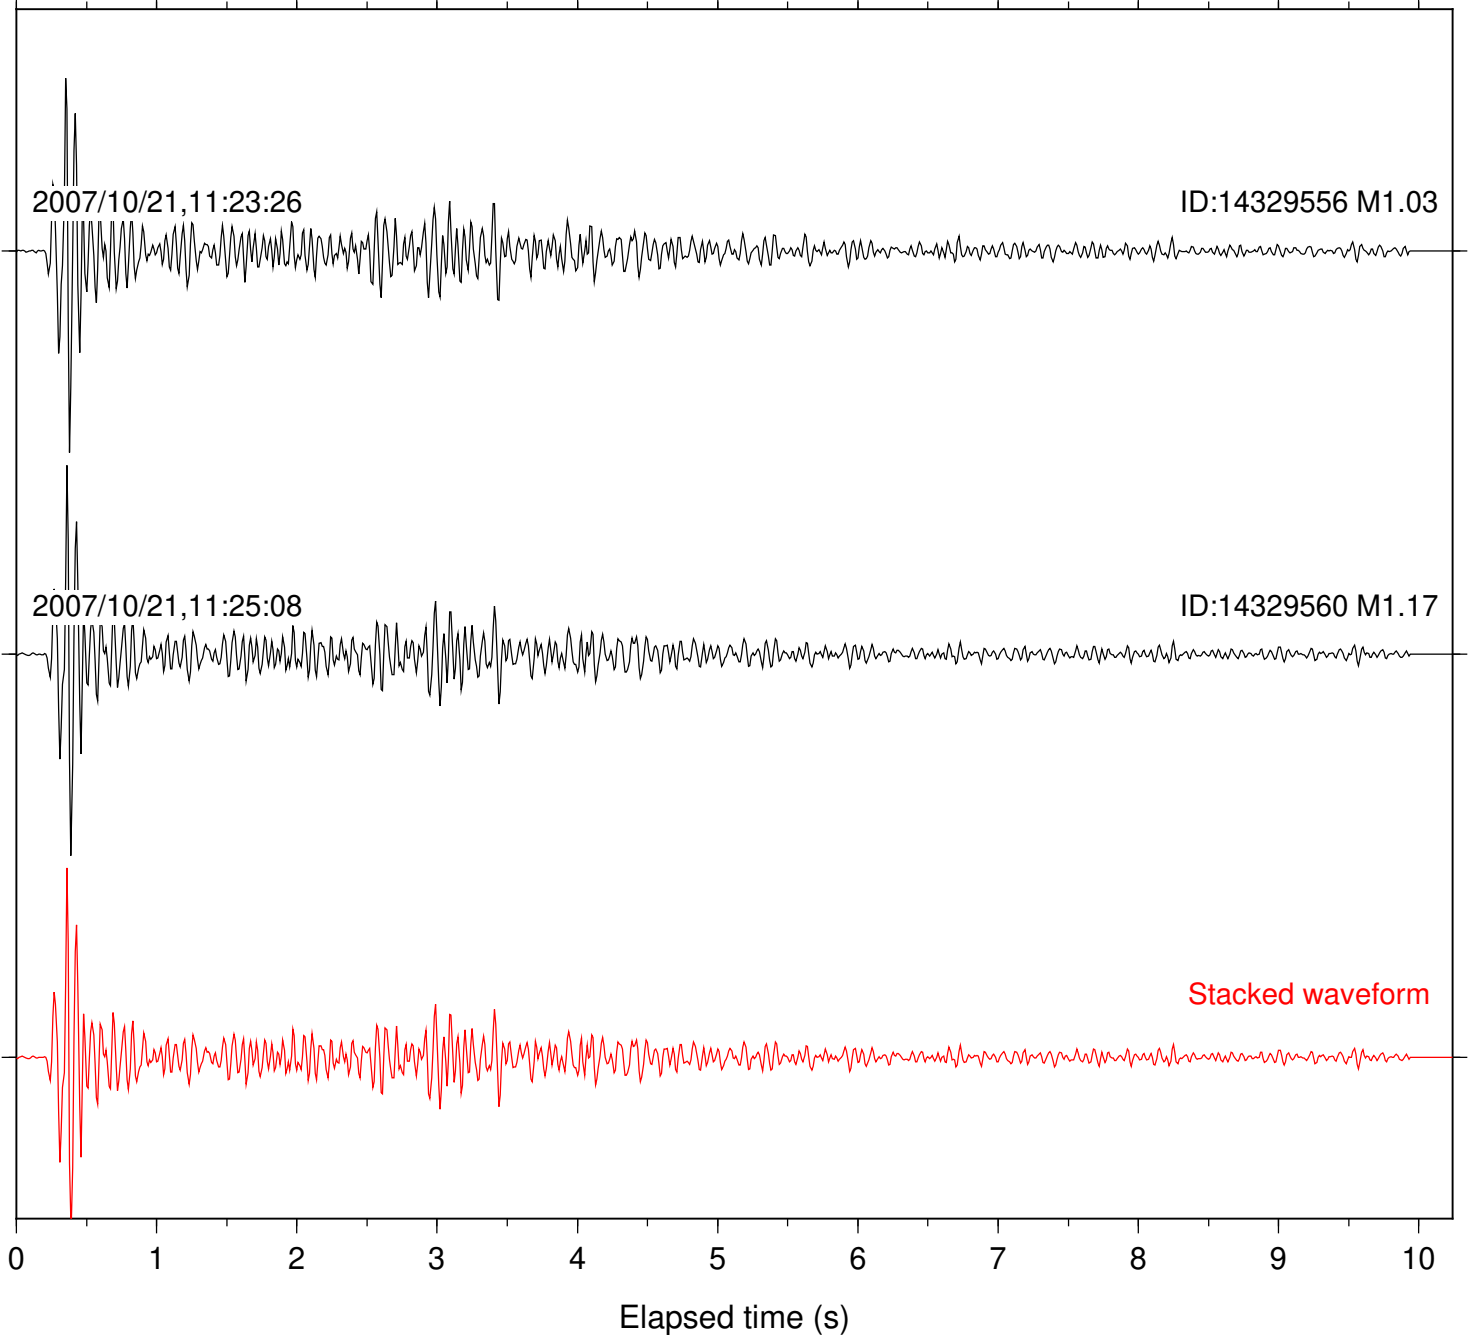

2007/10/21,11:25:08

ID:14329560 M1.17

Stacked waveform

0 1 2 3 4 5 6 7 8 9 10
Elapsed time (s)

Station: B086 Com: EHZ

Focal depth: 12.93 km

Station: B088 Com: EHZ

Focal depth: 12.93 km

Station: BOR Com: HHZ

Focal depth: 12.93 km

Station: BZN Com: HHZ

Focal depth: 12.93 km

Station: CRY Com: HHZ

Focal depth: 12.93 km

Station: DNR Com: HHZ

Focal depth: 12.93 km

Station: KNW Com: HHZ

Focal depth: 12.95 km

Station: LVA2 Com: HHZ

Focal depth: 12.93 km

Station: PFO Com: HHZ

Focal depth: 12.93 km

Station: PMD Com: HHZ

Focal depth: 12.93 km

Station: POB2 Com: HHZ

Focal depth: 12.93 km

Station: RDM Com: HHZ

Focal depth: 12.93 km

Station: TOR Com: HHZ

Focal depth: 12.93 km

Station: WMC Com: HHZ

Focal depth: 12.93 km