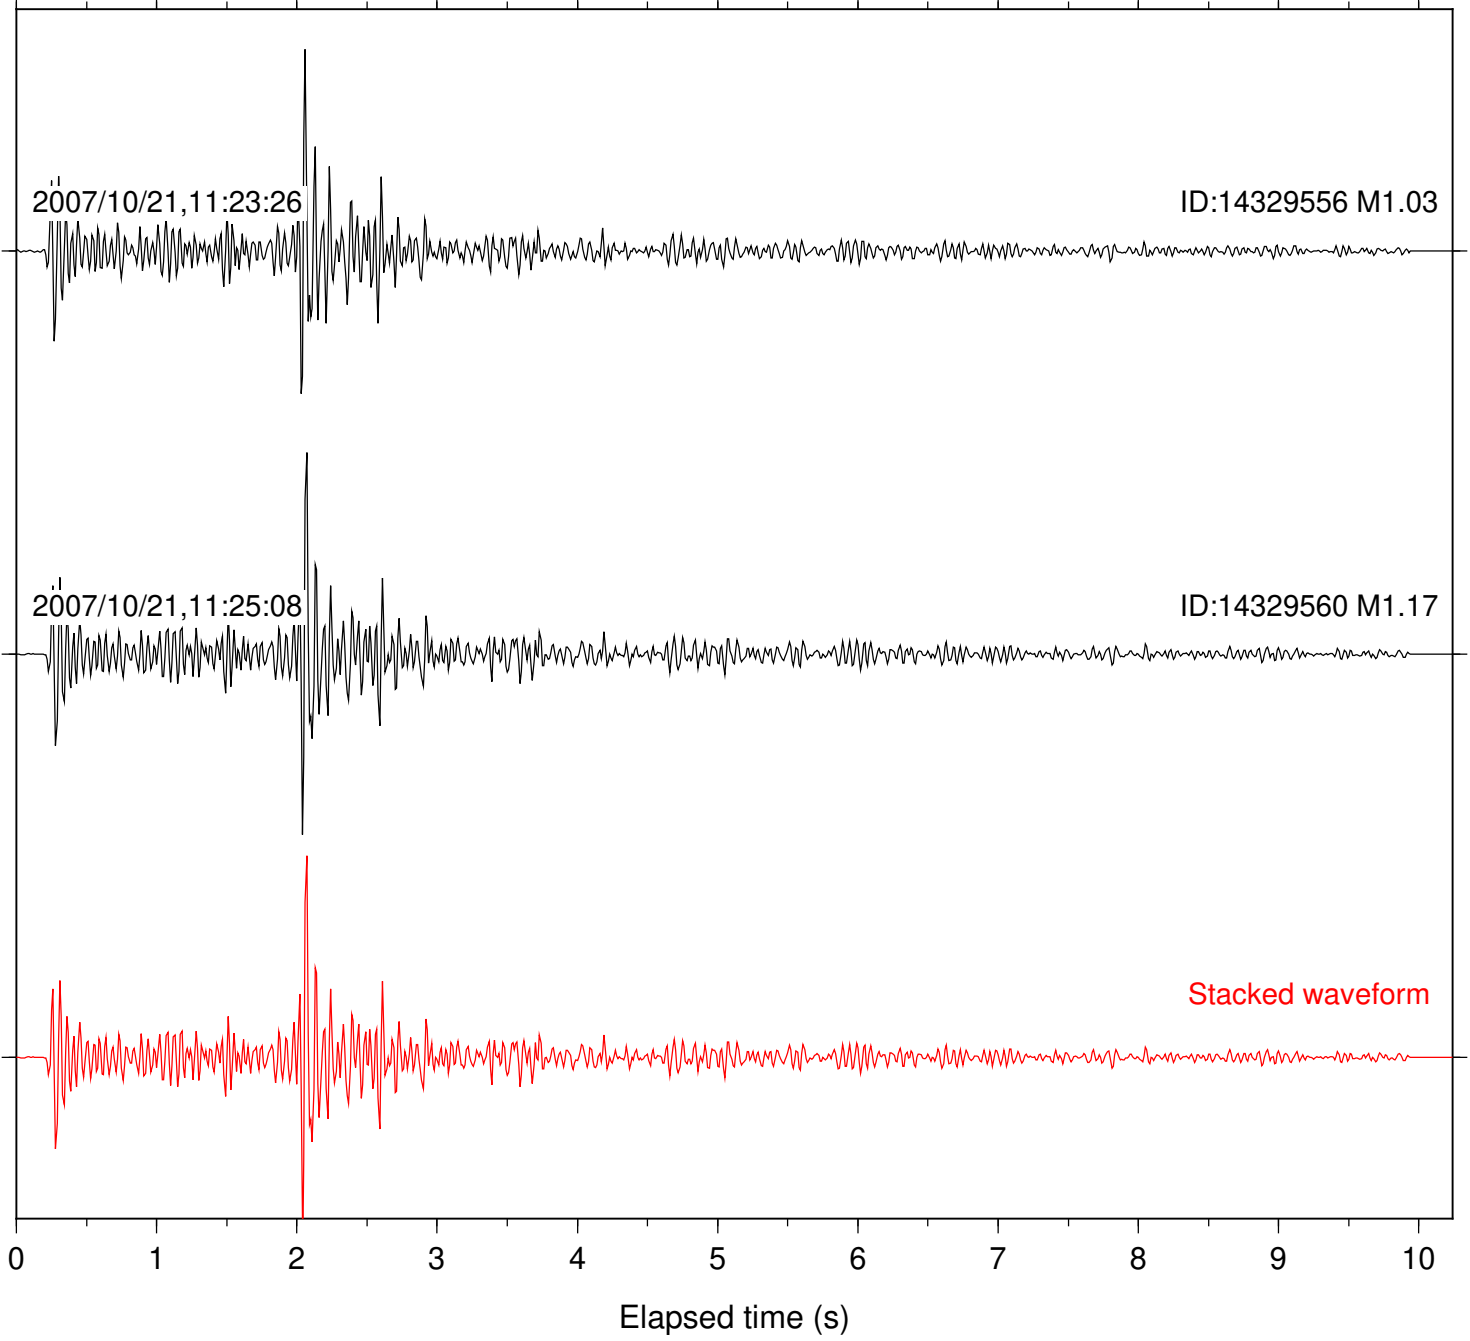

2007/10/21,11:25:08

ID:14329560 M1.17

Stacked waveform

0 1 2 3 4 5 6 7 8 9 10
Elapsed time (s)

Station: B086 Com: EHZ

Focal depth: 12.93 km

Station: B088 Com: EHZ

Focal depth: 12.93 km

Station: BOR Com: HHZ

Focal depth: 12.93 km

Station: BZN Com: HHZ

Focal depth: 12.93 km

Station: CRY Com: HHZ

Focal depth: 12.93 km

Station: DNR Com: HHZ

Focal depth: 12.93 km

Station: KNW Com: HHZ

Focal depth: 12.95 km

Station: LVA2 Com: HHZ

Focal depth: 12.93 km

Station: PFO Com: HHZ

Focal depth: 12.93 km

Station: PMD Com: HHZ

Focal depth: 12.93 km

Station: POB2 Com: HHZ

Focal depth: 12.93 km

Station: RDM Com: HHZ

Focal depth: 12.93 km

Station: TOR Com: HHZ

Focal depth: 12.93 km

Station: WMC Com: HHZ

Focal depth: 12.93 km