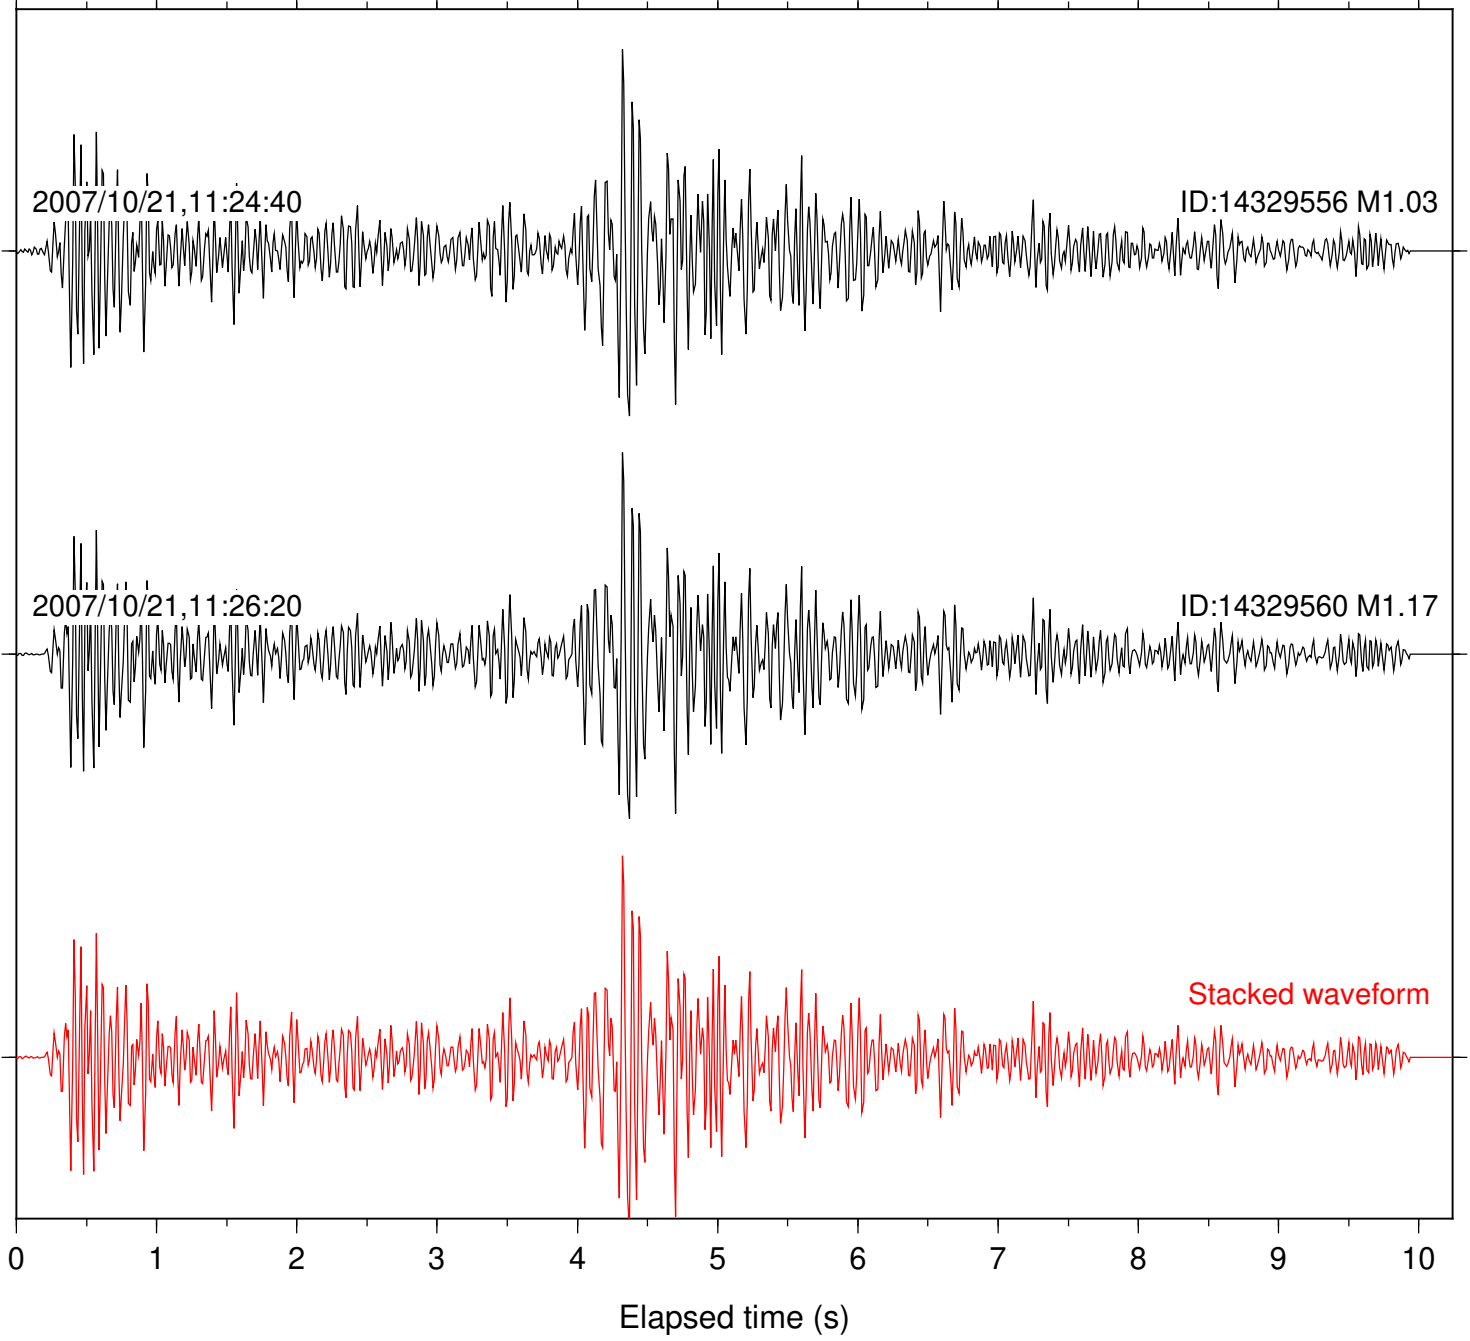

2007/10/21,11:25:08

ID:14329560 M1.17

Stacked waveform

0 1 2 3 4 5 6 7 8 9 10
Elapsed time (s)

Station: B086 Com: EHZ

Focal depth: 12.93 km

Station: B088 Com: EHZ

Focal depth: 12.93 km

Station: BOR Com: HHZ

Focal depth: 12.93 km

Station: BZN Com: HHZ

Focal depth: 12.93 km

Station: CRY Com: HHZ

Focal depth: 12.93 km

Station: DNR Com: HHZ

Focal depth: 12.93 km

Station: KNW Com: HHZ

Focal depth: 12.95 km

Station: LVA2 Com: HHZ

Focal depth: 12.93 km

Station: PFO Com: HHZ

Focal depth: 12.93 km

Station: PMD Com: HHZ

Focal depth: 12.93 km

Station: POB2 Com: HHZ

Focal depth: 12.93 km

Station: RDM Com: HHZ

Focal depth: 12.93 km

Station: TOR Com: HHZ

Focal depth: 12.93 km

Station: WMC Com: HHZ

Focal depth: 12.93 km