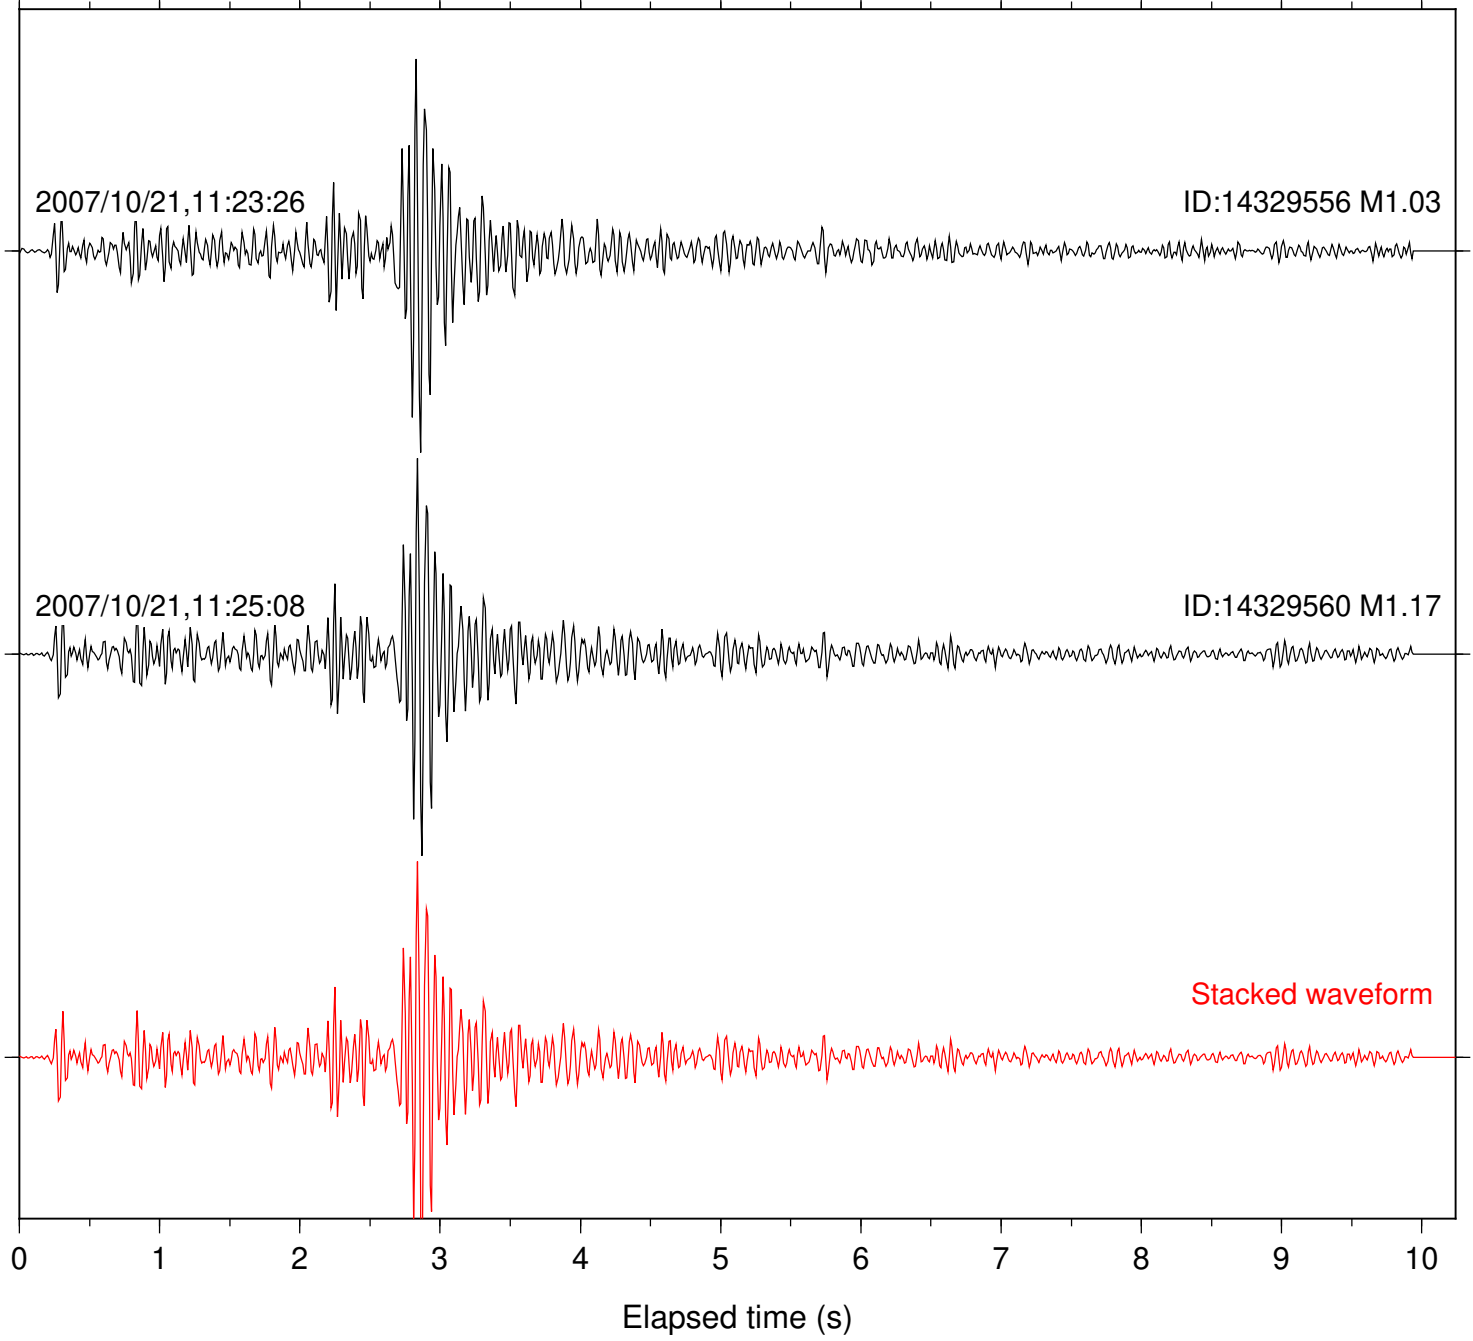

Station: BOR Com: HHZ

Focal depth: 12.93 km

Station: BZN Com: HHZ

Focal depth: 12.93 km

Station: CRY Com: HHZ

Focal depth: 12.93 km

Station: DNR Com: HHZ

Focal depth: 12.93 km

Station: KNW Com: HHZ

Focal depth: 12.95 km

Station: LVA2 Com: HHZ

Focal depth: 12.93 km

Station: PFO Com: HHZ

Focal depth: 12.93 km

Station: PMD Com: HHZ

Focal depth: 12.93 km

Station: POB2 Com: HHZ

Focal depth: 12.93 km

Station: RDM Com: HHZ

Focal depth: 12.93 km

Station: TOR Com: HHZ

Focal depth: 12.93 km

Station: WMC Com: HHZ

Focal depth: 12.93 km