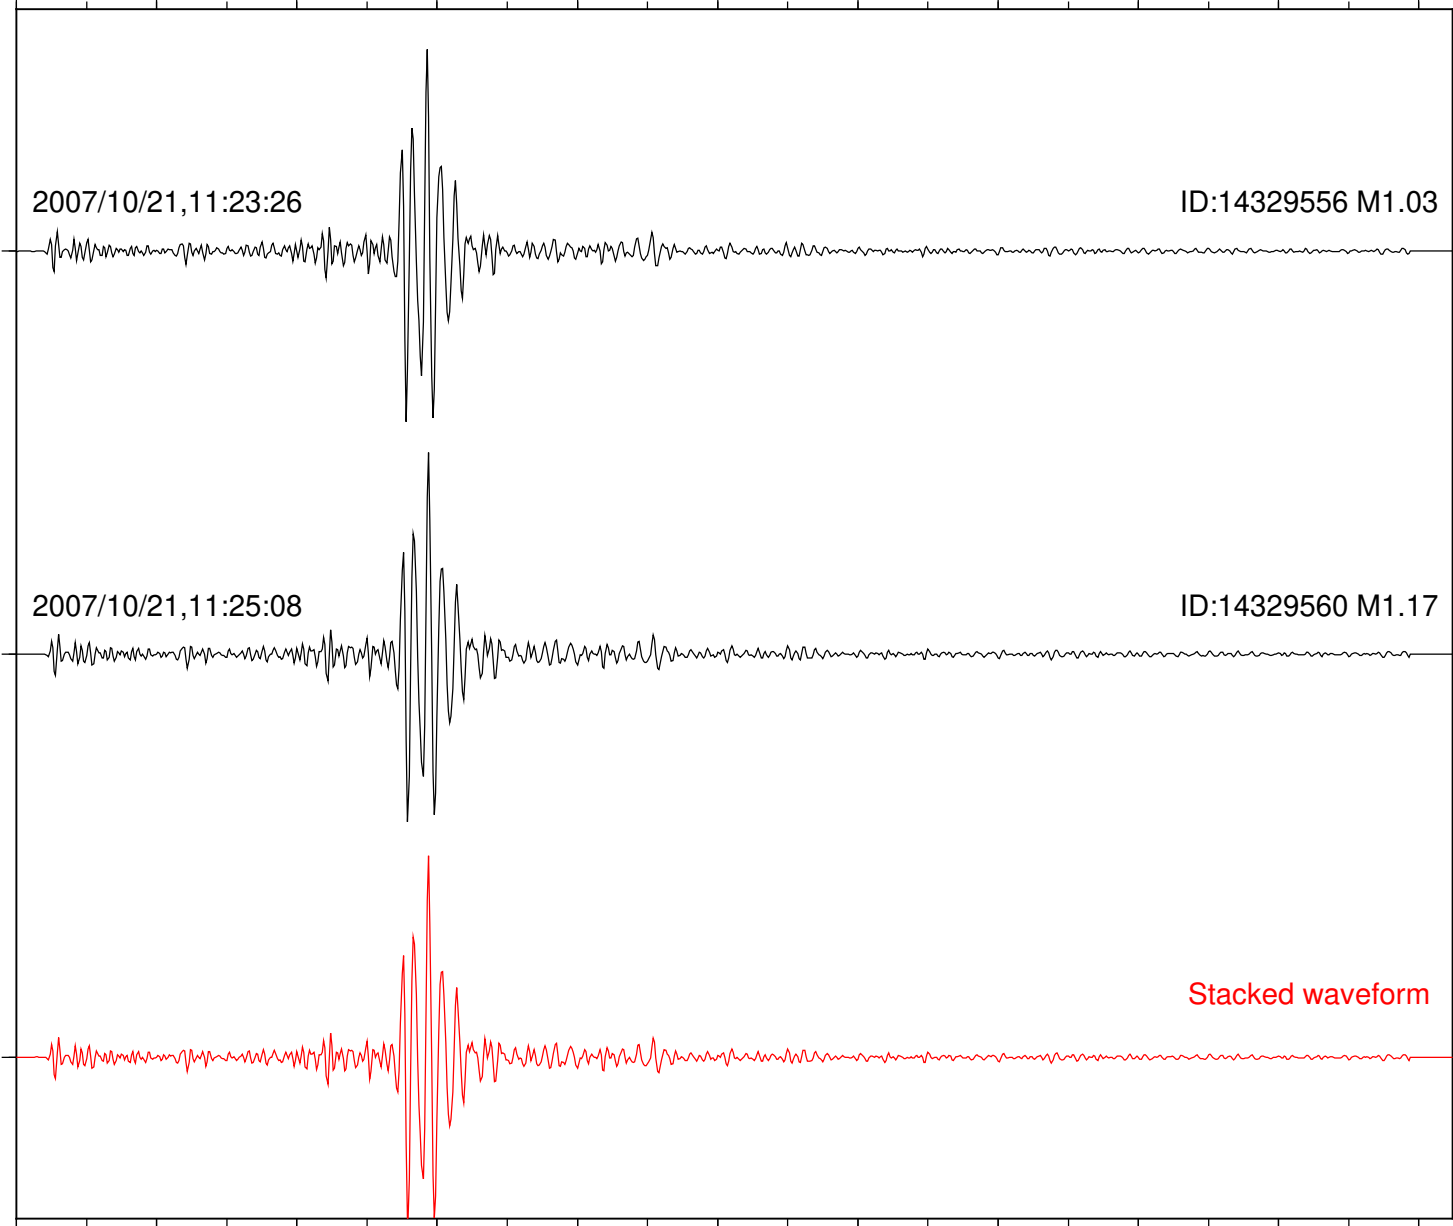

Station: B081 Com: EHZ

Focal depth: 12.95 km

Station: B082 Com: EHZ

Focal depth: 12.93 km

Station: B084 Com: EHZ

Focal depth: 12.93 km

2007/10/21,11:23:26

ID:14329556 M1.03

2007/10/21,11:25:08

ID:14329560 M1.17

Stacked waveform

0 1 2 3 4 5 6 7 8 9 10
Elapsed time (s)

Station: B086 Com: EHZ

Focal depth: 12.93 km

Station: B088 Com: EHZ

Focal depth: 12.93 km

Station: BOR Com: HHZ

Focal depth: 12.93 km

Station: BZN Com: HHZ

Focal depth: 12.93 km

Station: CRY Com: HHZ

Focal depth: 12.93 km

Station: DNR Com: HHZ

Focal depth: 12.93 km

Station: KNW Com: HHZ

Focal depth: 12.95 km

Station: LVA2 Com: HHZ

Focal depth: 12.93 km

Station: PFO Com: HHZ

Focal depth: 12.93 km

Station: PMD Com: HHZ

Focal depth: 12.93 km