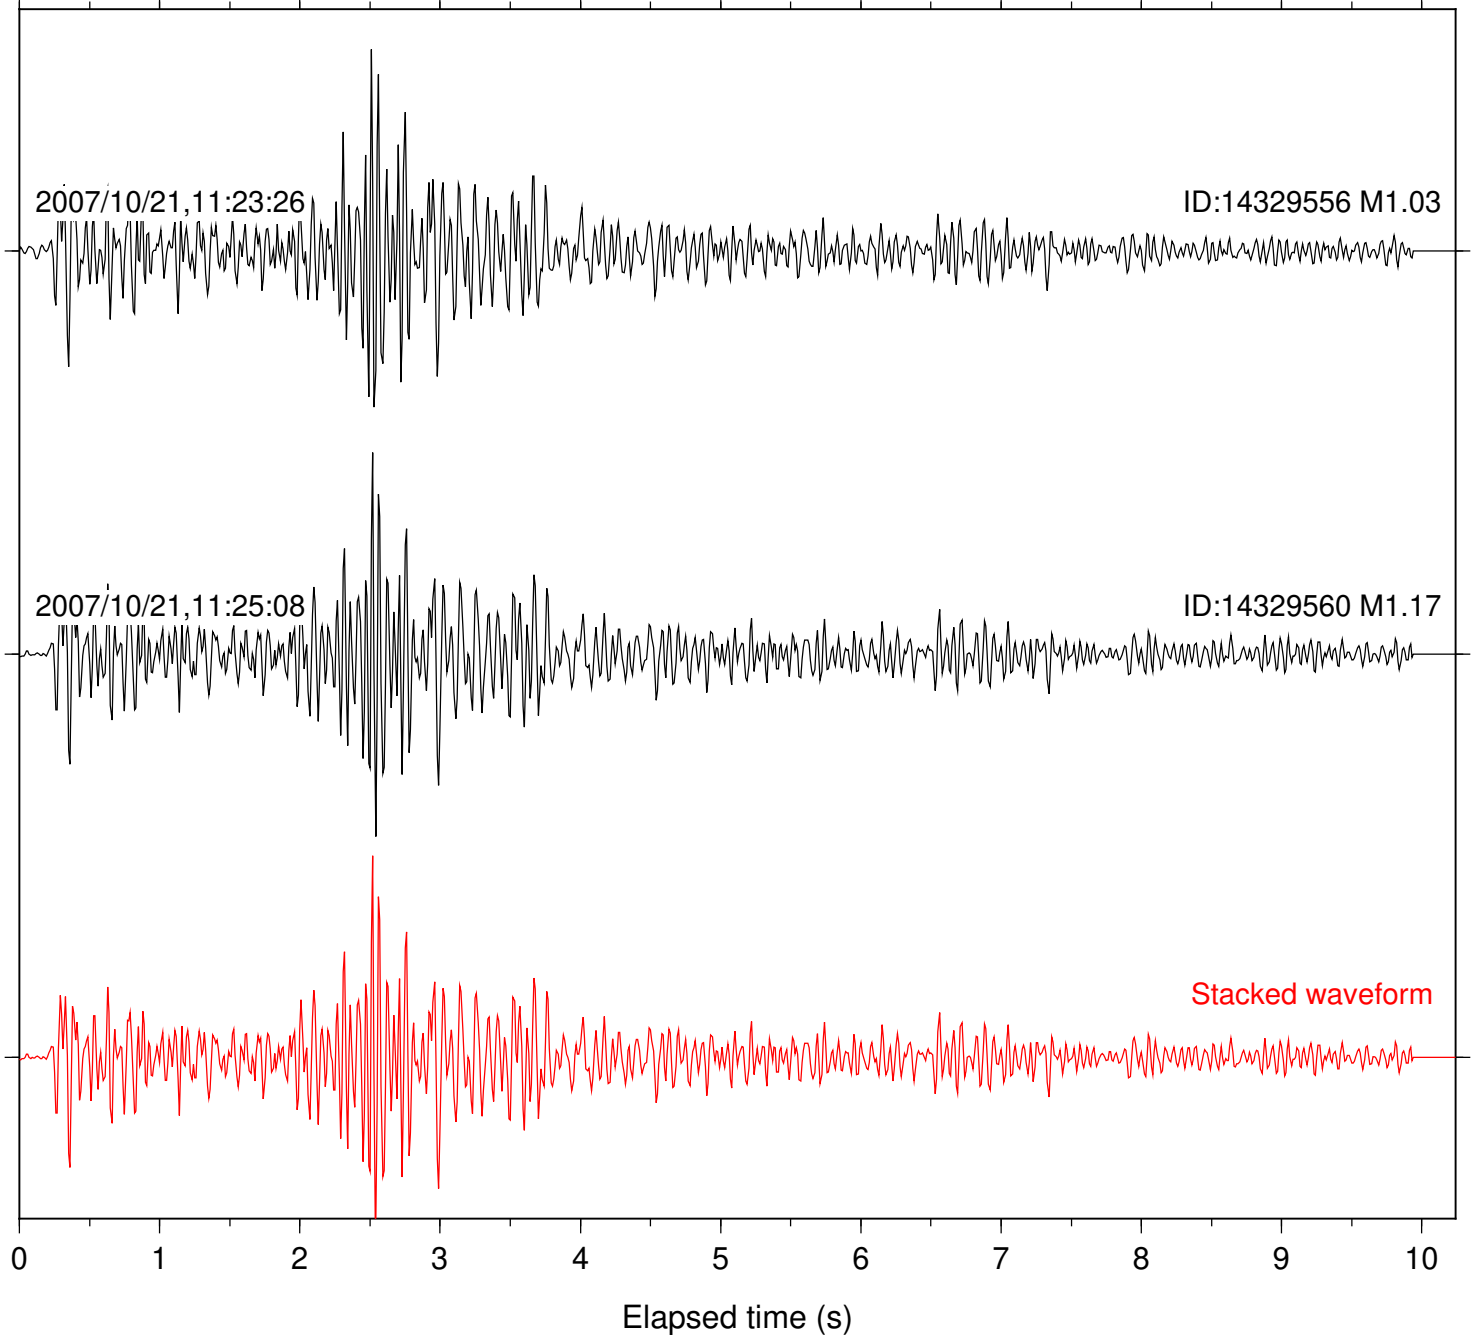

2007/10/21,11:25:08

ID:14329560 M1.17

Stacked waveform

0 1 2 3 4 5 6 7 8 9 10
Elapsed time (s)

Station: B086 Com: EHZ

Focal depth: 12.93 km

Station: B088 Com: EHZ

Focal depth: 12.93 km

Station: BOR Com: HHZ

Focal depth: 12.93 km

Station: BZN Com: HHZ

Focal depth: 12.93 km

Station: CRY Com: HHZ

Focal depth: 12.93 km

Station: DNR Com: HHZ

Focal depth: 12.93 km

Station: KNW Com: HHZ

Focal depth: 12.95 km

Station: LVA2 Com: HHZ

Focal depth: 12.93 km

Station: PFO Com: HHZ

Focal depth: 12.93 km

Station: PMD Com: HHZ

Focal depth: 12.93 km

Station: POB2 Com: HHZ

Focal depth: 12.93 km

Station: RDM Com: HHZ

Focal depth: 12.93 km

Station: TOR Com: HHZ

Focal depth: 12.93 km

Station: WMC Com: HHZ

Focal depth: 12.93 km