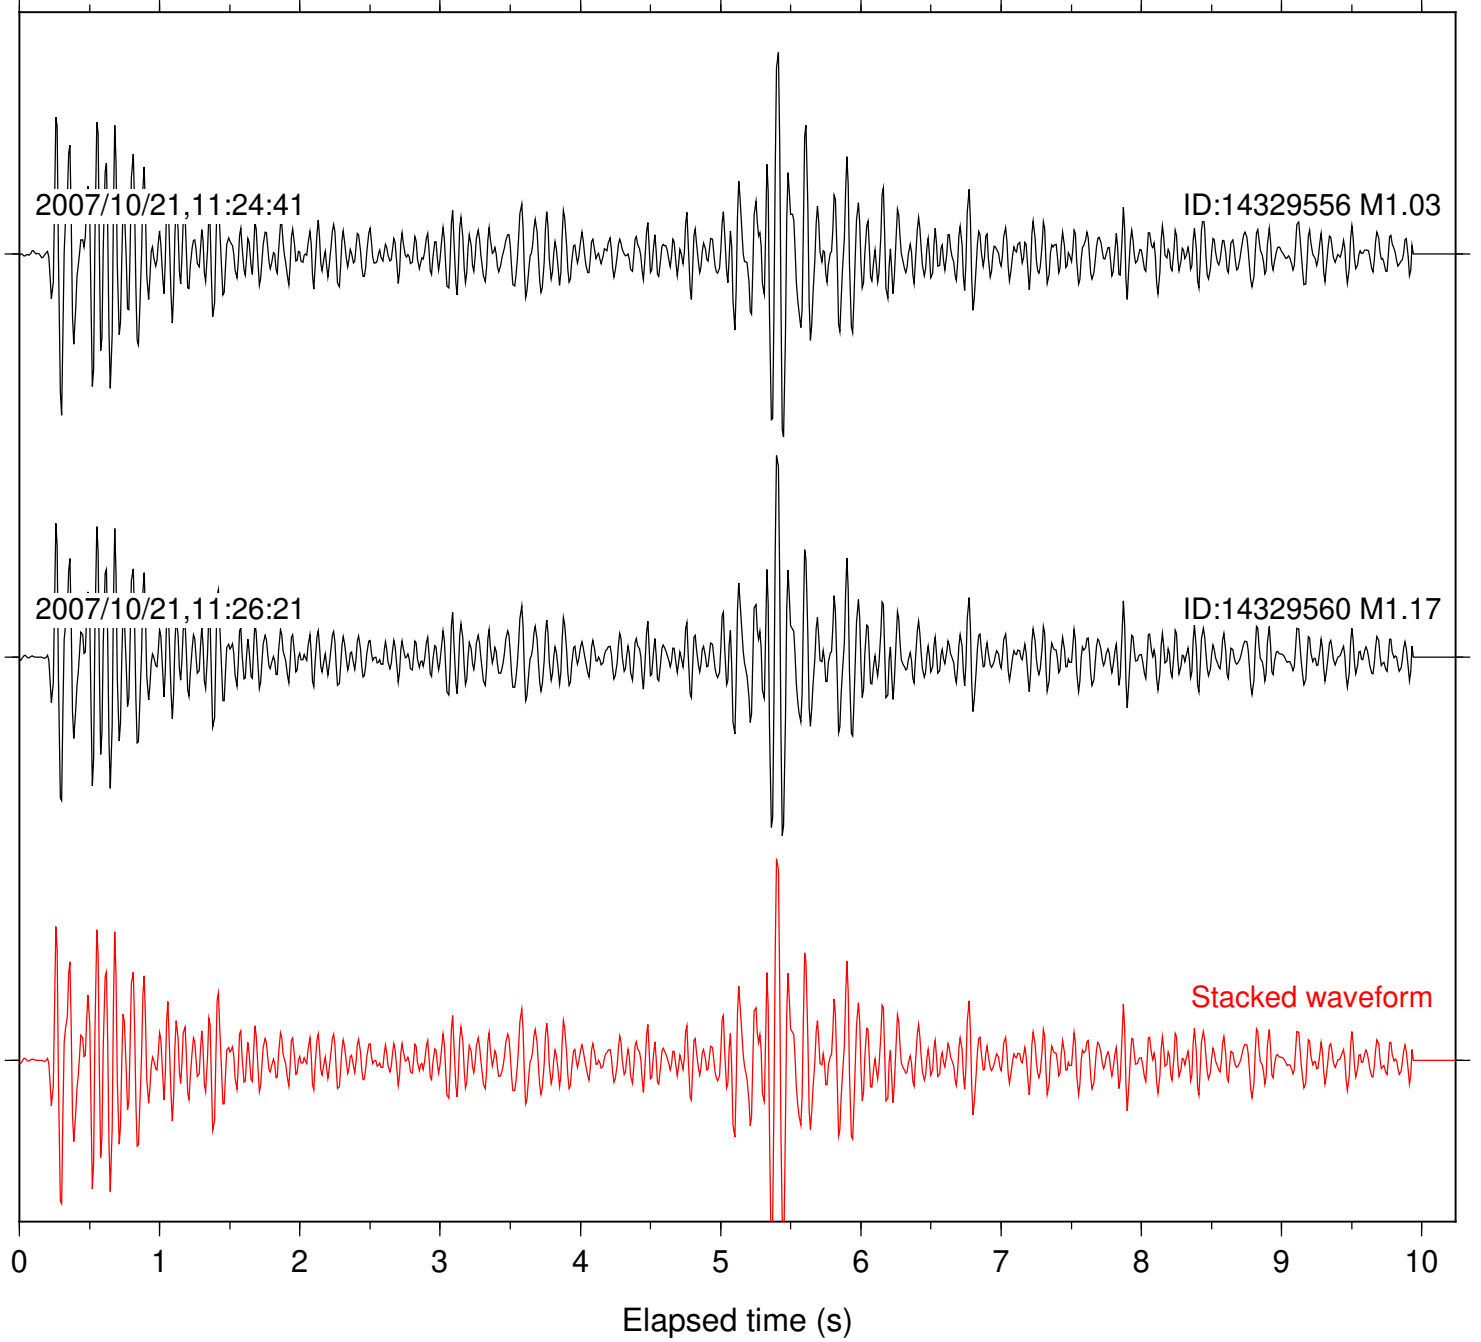

Station: BOR Com: HHZ

Focal depth: 12.93 km

Station: BZN Com: HHZ

Focal depth: 12.93 km

Station: CRY Com: HHZ

Focal depth: 12.93 km

Station: DNR Com: HHZ

Focal depth: 12.93 km

Station: KNW Com: HHZ

Focal depth: 12.95 km

Station: LVA2 Com: HHZ

Focal depth: 12.93 km

Station: PFO Com: HHZ

Focal depth: 12.93 km

Station: PMD Com: HHZ

Focal depth: 12.93 km

Station: POB2 Com: HHZ

Focal depth: 12.93 km

Station: RDM Com: HHZ

Focal depth: 12.93 km

Station: TOR Com: HHZ

Focal depth: 12.93 km

Station: WMC Com: HHZ

Focal depth: 12.93 km