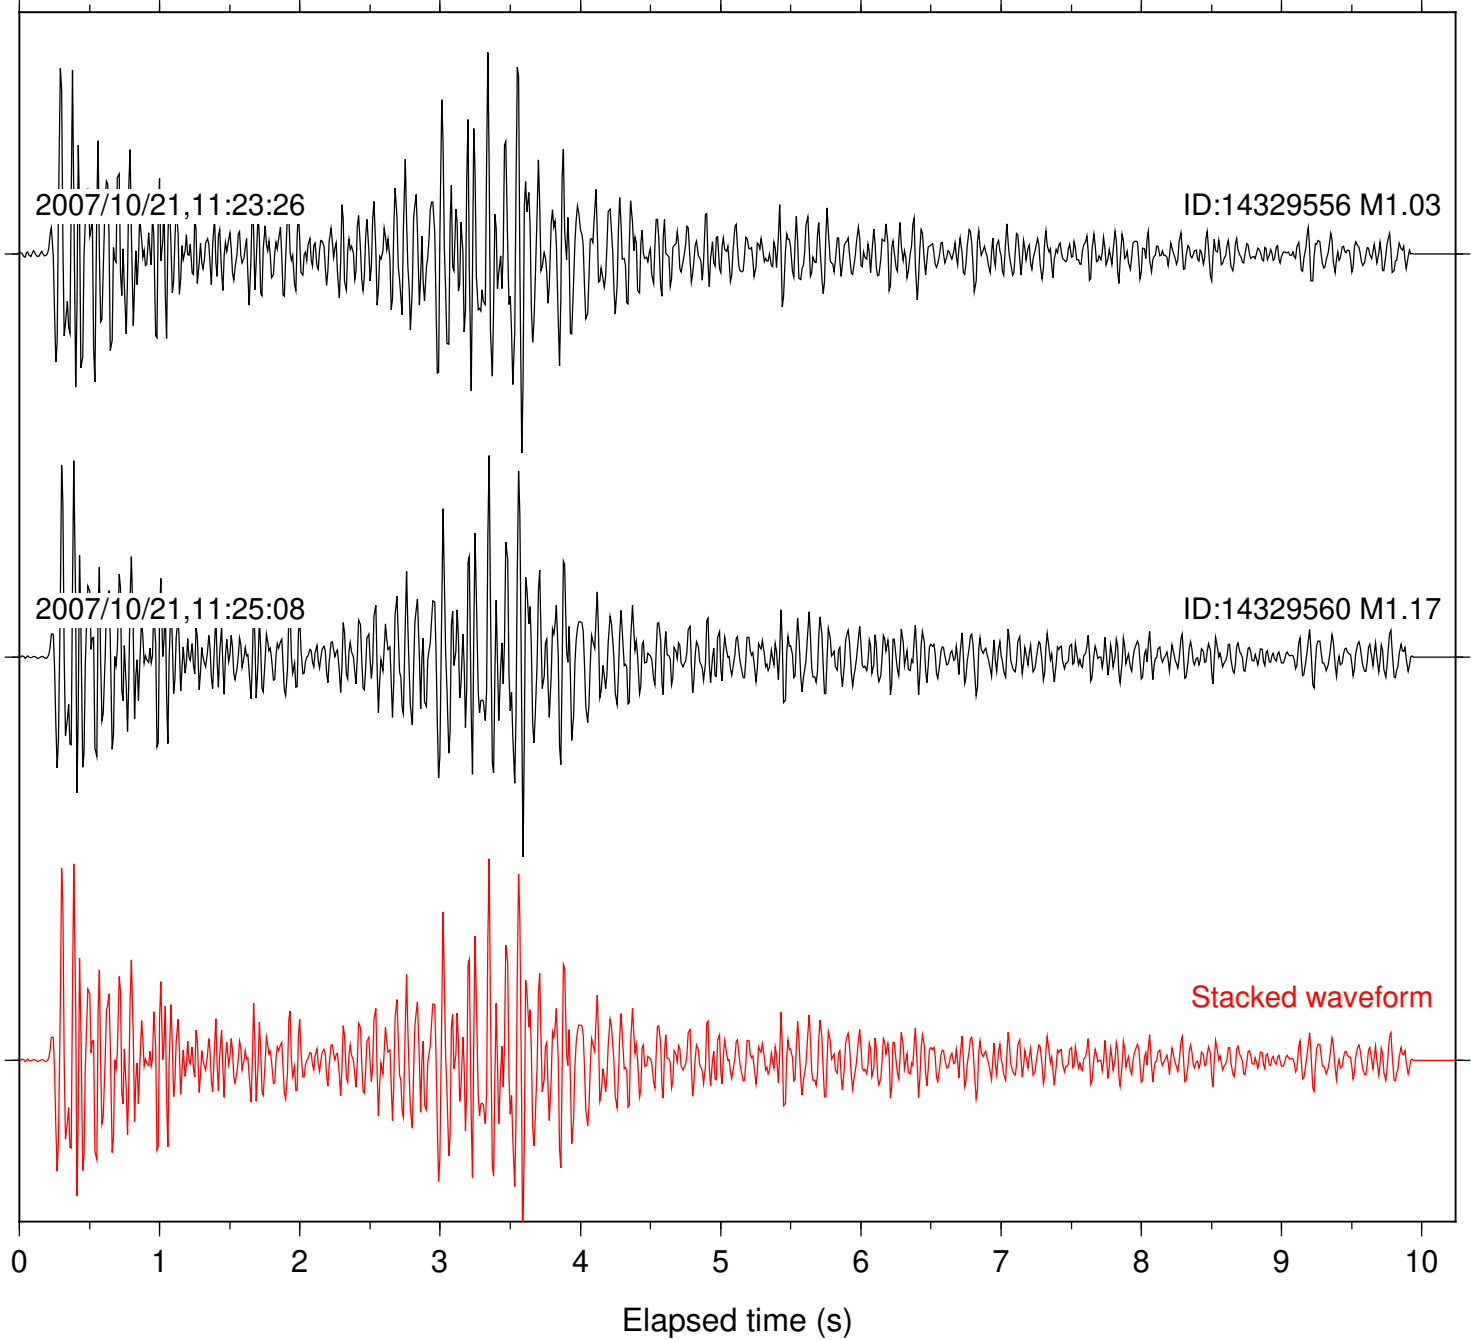

Station: BOR Com: HHZ

Focal depth: 12.93 km

Station: BZN Com: HHZ

Focal depth: 12.93 km

Station: CRY Com: HHZ

Focal depth: 12.93 km

Station: DNR Com: HHZ

Focal depth: 12.93 km

Station: KNW Com: HHZ

Focal depth: 12.95 km

Station: LVA2 Com: HHZ

Focal depth: 12.93 km

Station: PFO Com: HHZ

Focal depth: 12.93 km

Station: PMD Com: HHZ

Focal depth: 12.93 km

Station: POB2 Com: HHZ

Focal depth: 12.93 km

Station: RDM Com: HHZ

Focal depth: 12.93 km

Station: TOR Com: HHZ

Focal depth: 12.93 km

Station: WMC Com: HHZ

Focal depth: 12.93 km