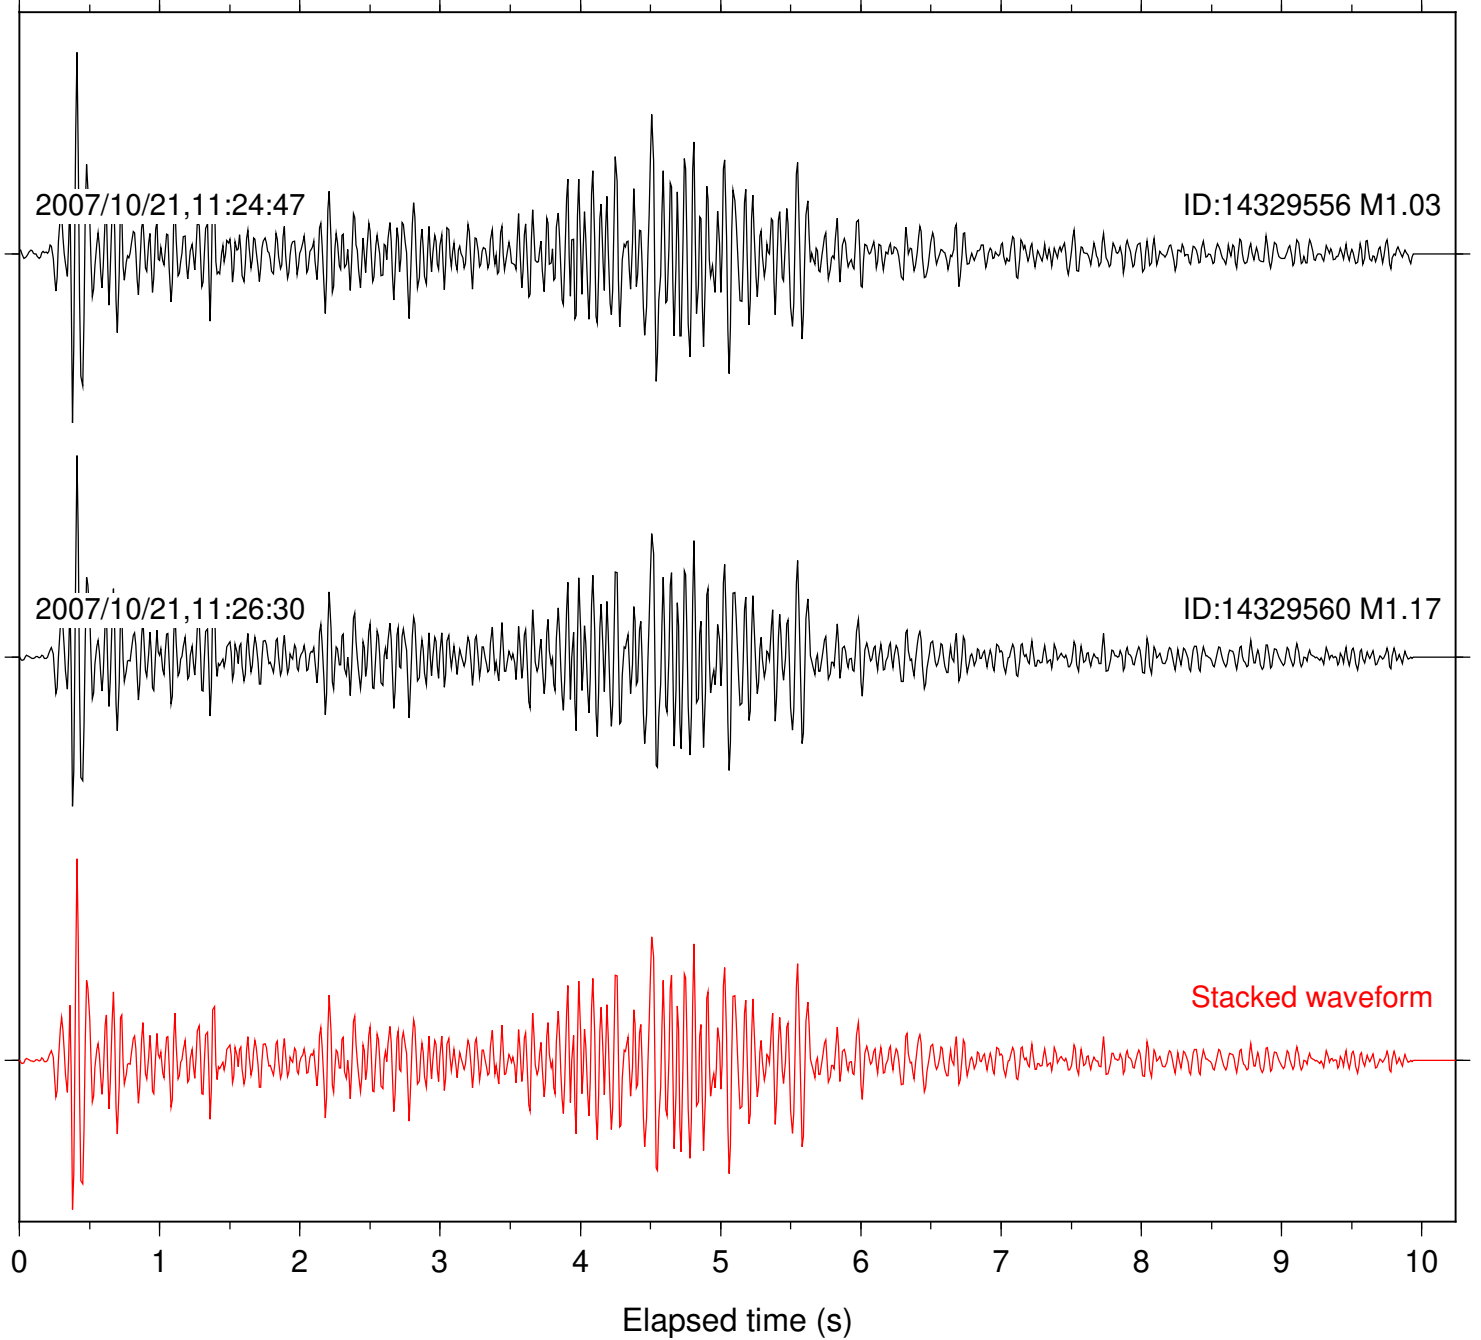

Station: B081 Com: EHZ

Focal depth: 12.95 km

Station: B082 Com: EHZ

Focal depth: 12.93 km

Station: B084 Com: EHZ

Focal depth: 12.93 km

2007/10/21,11:23:26

ID:14329556 M1.03

Station: BOR Com: HHZ

Focal depth: 12.93 km

Station: BZN Com: HHZ

Focal depth: 12.93 km

Station: CRY Com: HHZ

Focal depth: 12.93 km

Station: DNR Com: HHZ

Focal depth: 12.93 km

Station: KNW Com: HHZ

Focal depth: 12.95 km

Station: LVA2 Com: HHZ

Focal depth: 12.93 km

Station: PFO Com: HHZ

Focal depth: 12.93 km

Station: PMD Com: HHZ

Focal depth: 12.93 km

Station: POB2 Com: HHZ

Focal depth: 12.93 km

Station: RDM Com: HHZ

Focal depth: 12.93 km

Station: TOR Com: HHZ

Focal depth: 12.93 km

Station: WMC Com: HHZ

Focal depth: 12.93 km