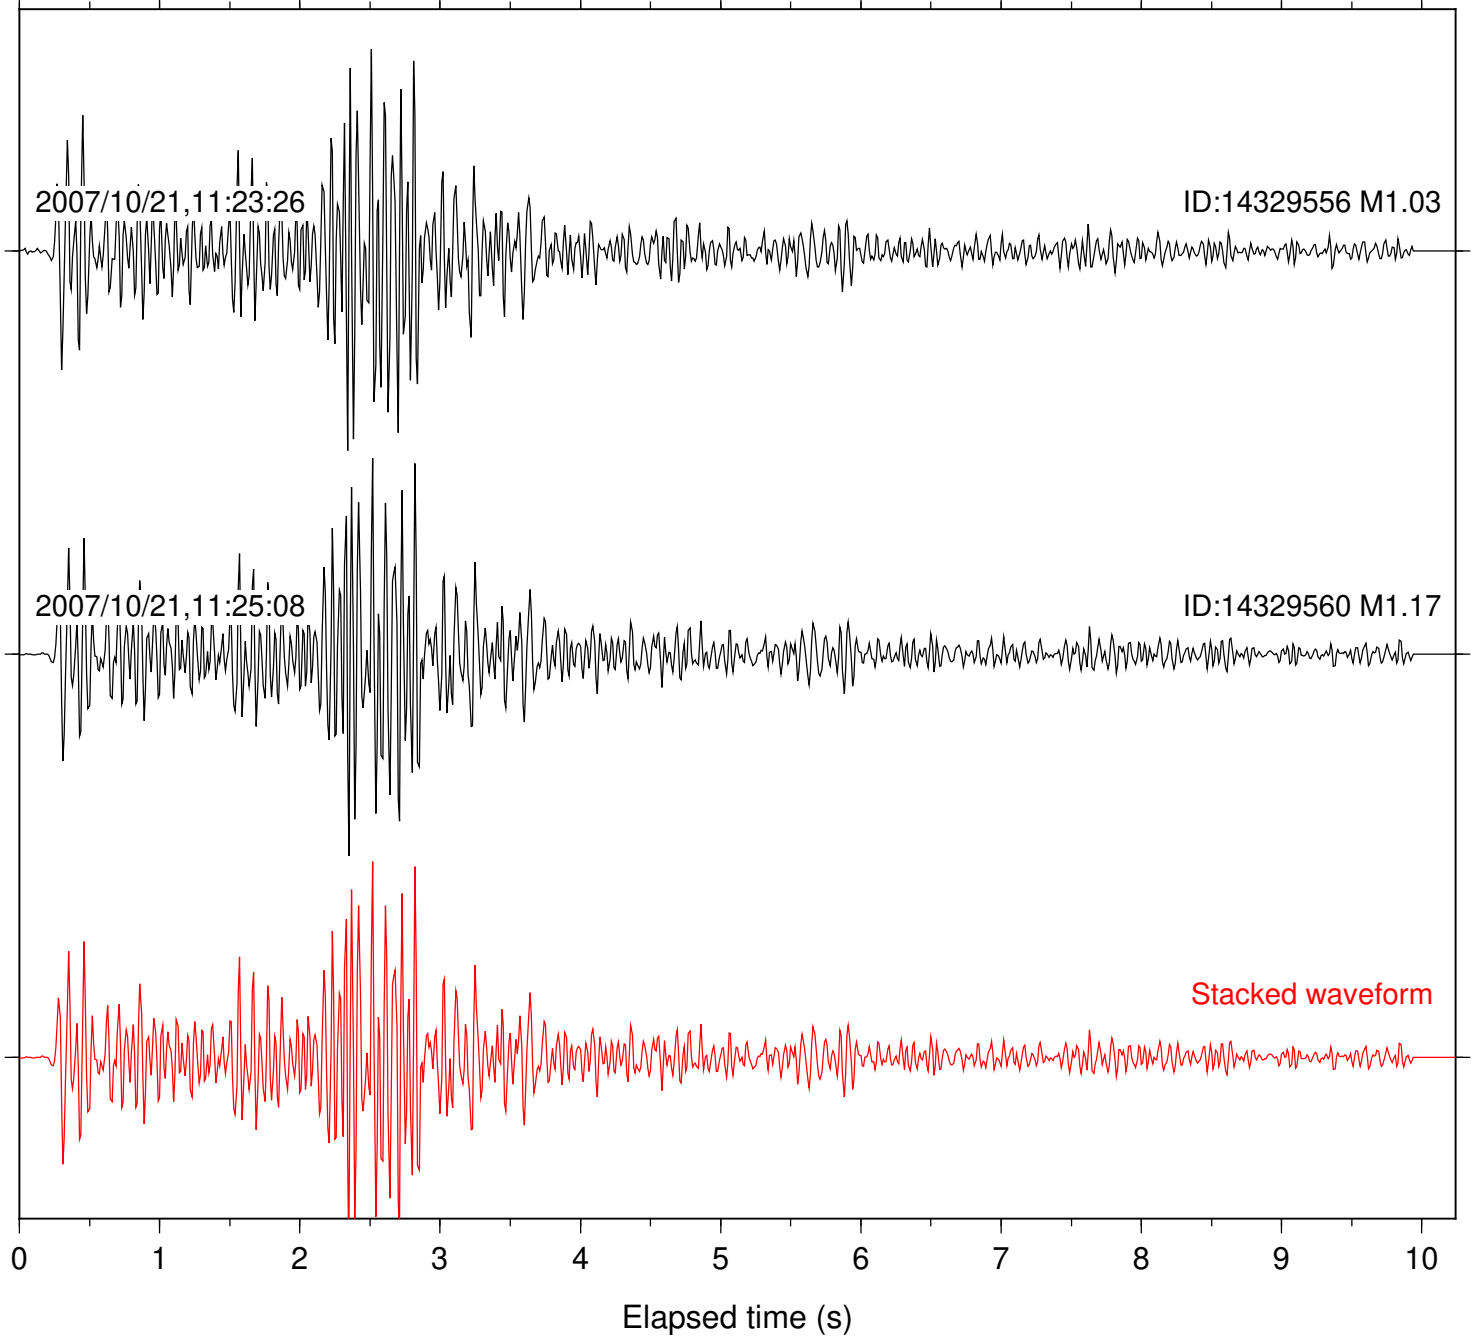

Station: B081 Com: EHZ

Focal depth: 12.95 km

Station: B082 Com: EHZ

Focal depth: 12.93 km

Station: B084 Com: EHZ

Focal depth: 12.93 km

2007/10/21,11:23:26

ID:14329556 M1.03

2007/10/21,11:25:08

ID:14329560 M1.17

Stacked waveform

0 1 2 3 4 5 6 7 8 9 10
Elapsed time (s)

Station: B086 Com: EHZ

Focal depth: 12.93 km

Station: B088 Com: EHZ

Focal depth: 12.93 km

Station: BOR Com: HHZ

Focal depth: 12.93 km

Station: BZN Com: HHZ

Focal depth: 12.93 km

Station: CRY Com: HHZ

Focal depth: 12.93 km

Station: DNR Com: HHZ

Focal depth: 12.93 km

Station: KNW Com: HHZ

Focal depth: 12.95 km

Station: LVA2 Com: HHZ

Focal depth: 12.93 km

Station: PFO Com: HHZ

Focal depth: 12.93 km

Station: PMD Com: HHZ

Focal depth: 12.93 km