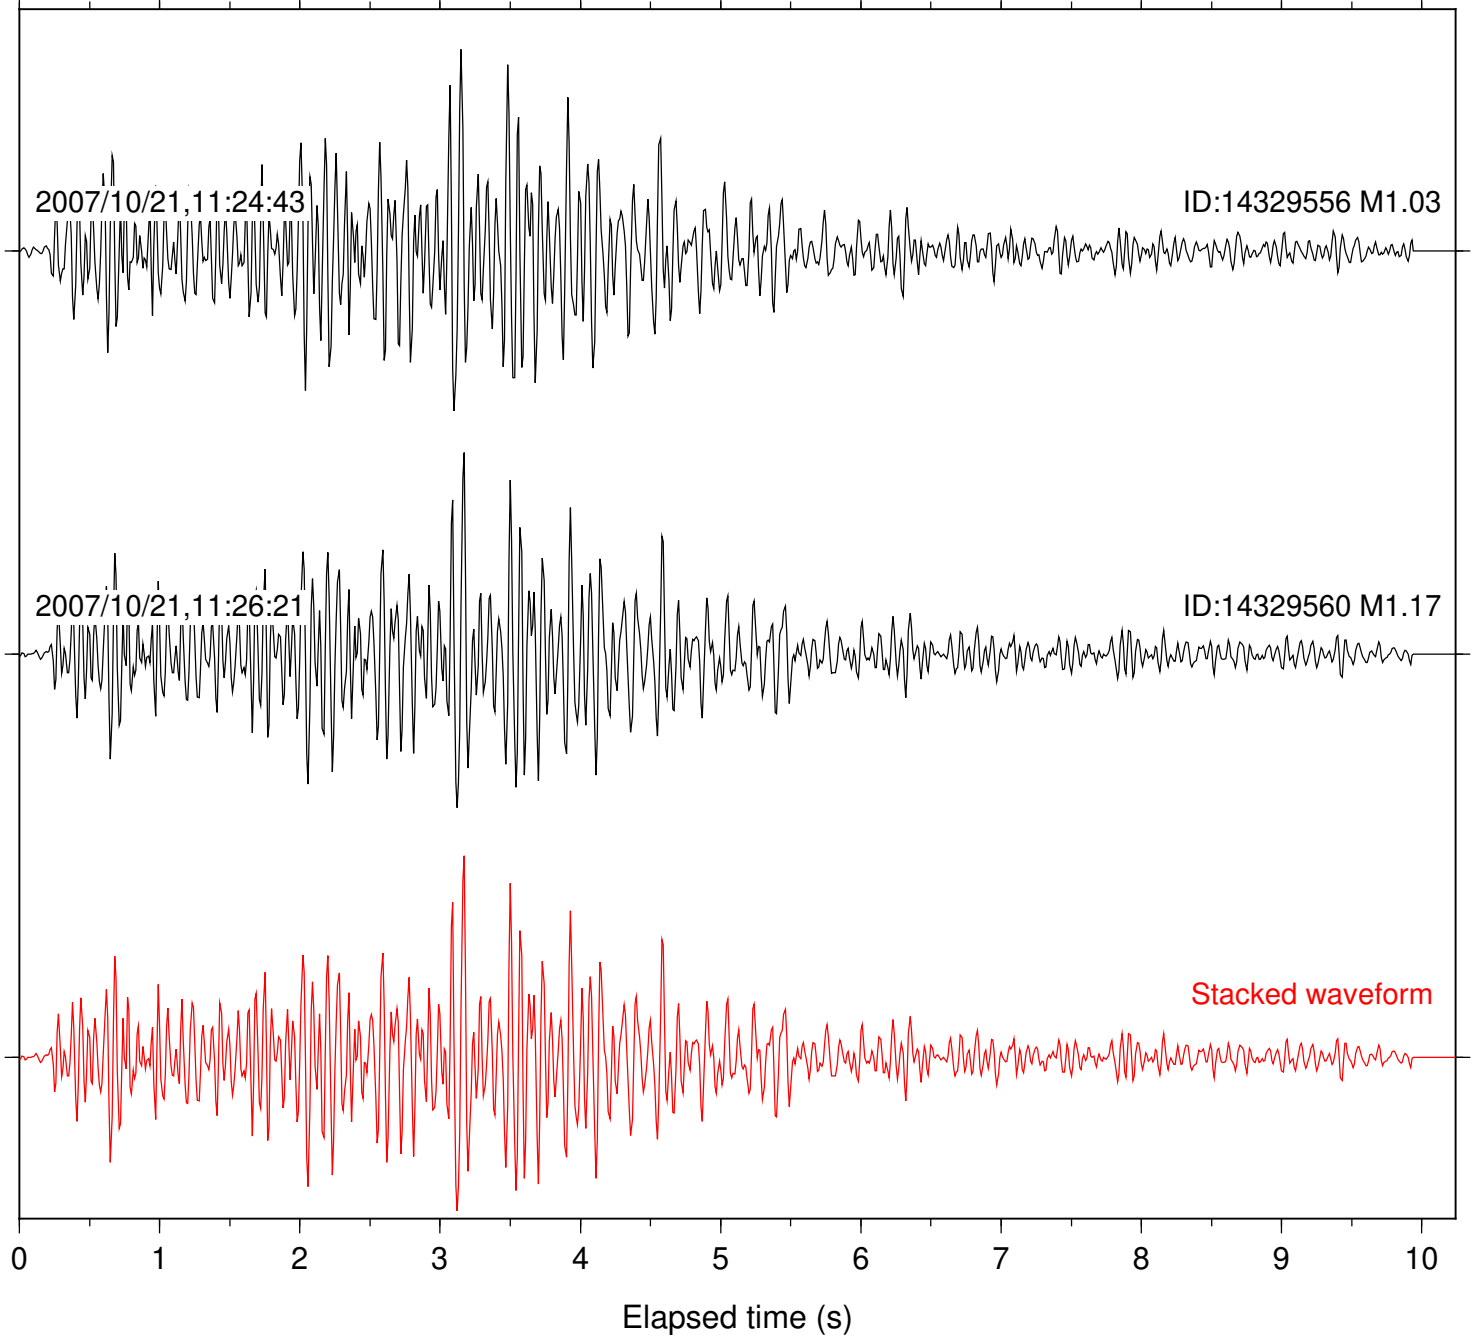

Station: BOR Com: HHZ

Focal depth: 12.93 km

Station: BZN Com: HHZ

Focal depth: 12.93 km

Station: CRY Com: HHZ

Focal depth: 12.93 km

Station: DNR Com: HHZ

Focal depth: 12.93 km

Station: KNW Com: HHZ

Focal depth: 12.95 km

Station: LVA2 Com: HHZ

Focal depth: 12.93 km

Station: PFO Com: HHZ

Focal depth: 12.93 km

Station: PMD Com: HHZ

Focal depth: 12.93 km

Station: POB2 Com: HHZ

Focal depth: 12.93 km

Station: RDM Com: HHZ

Focal depth: 12.93 km

Station: TOR Com: HHZ

Focal depth: 12.93 km

Station: WMC Com: HHZ

Focal depth: 12.93 km